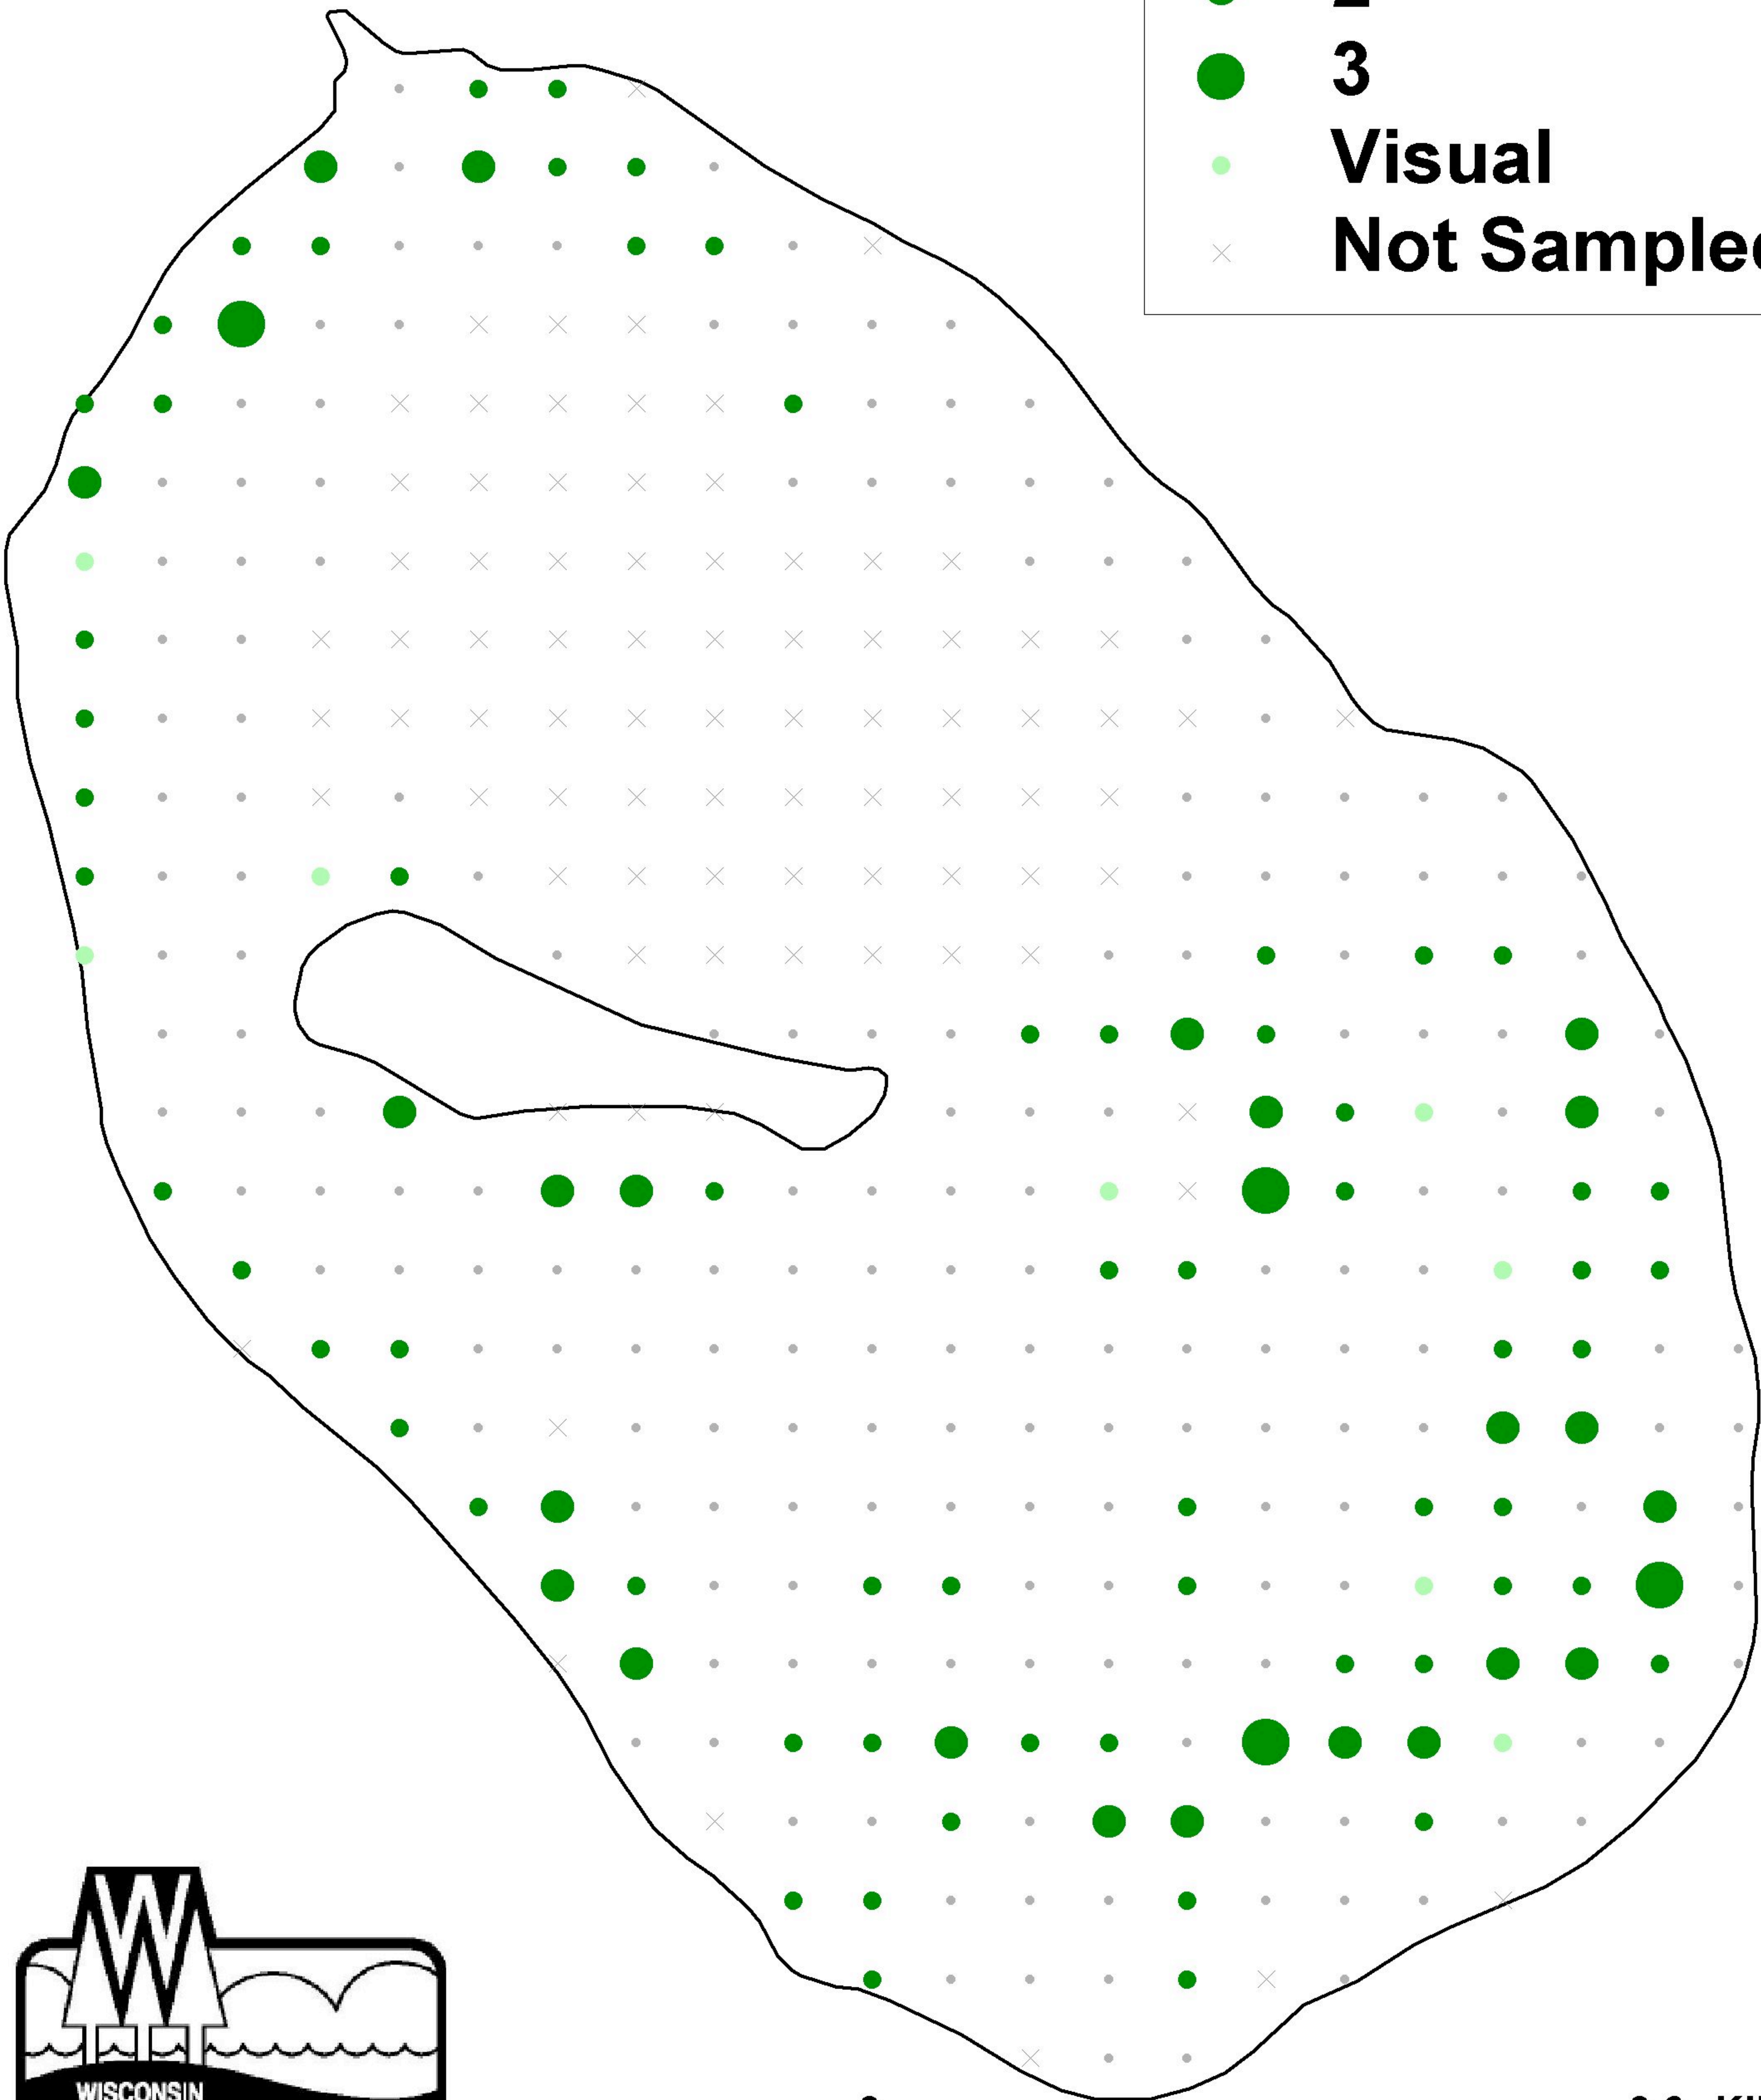

# Loon Lake, Shawano County EWM Distribution 2006

## Rake Fullness

- No EWM
- 1
- 2
- 3
- Visual
- × Not Sampled

0

0.6 Kilometers