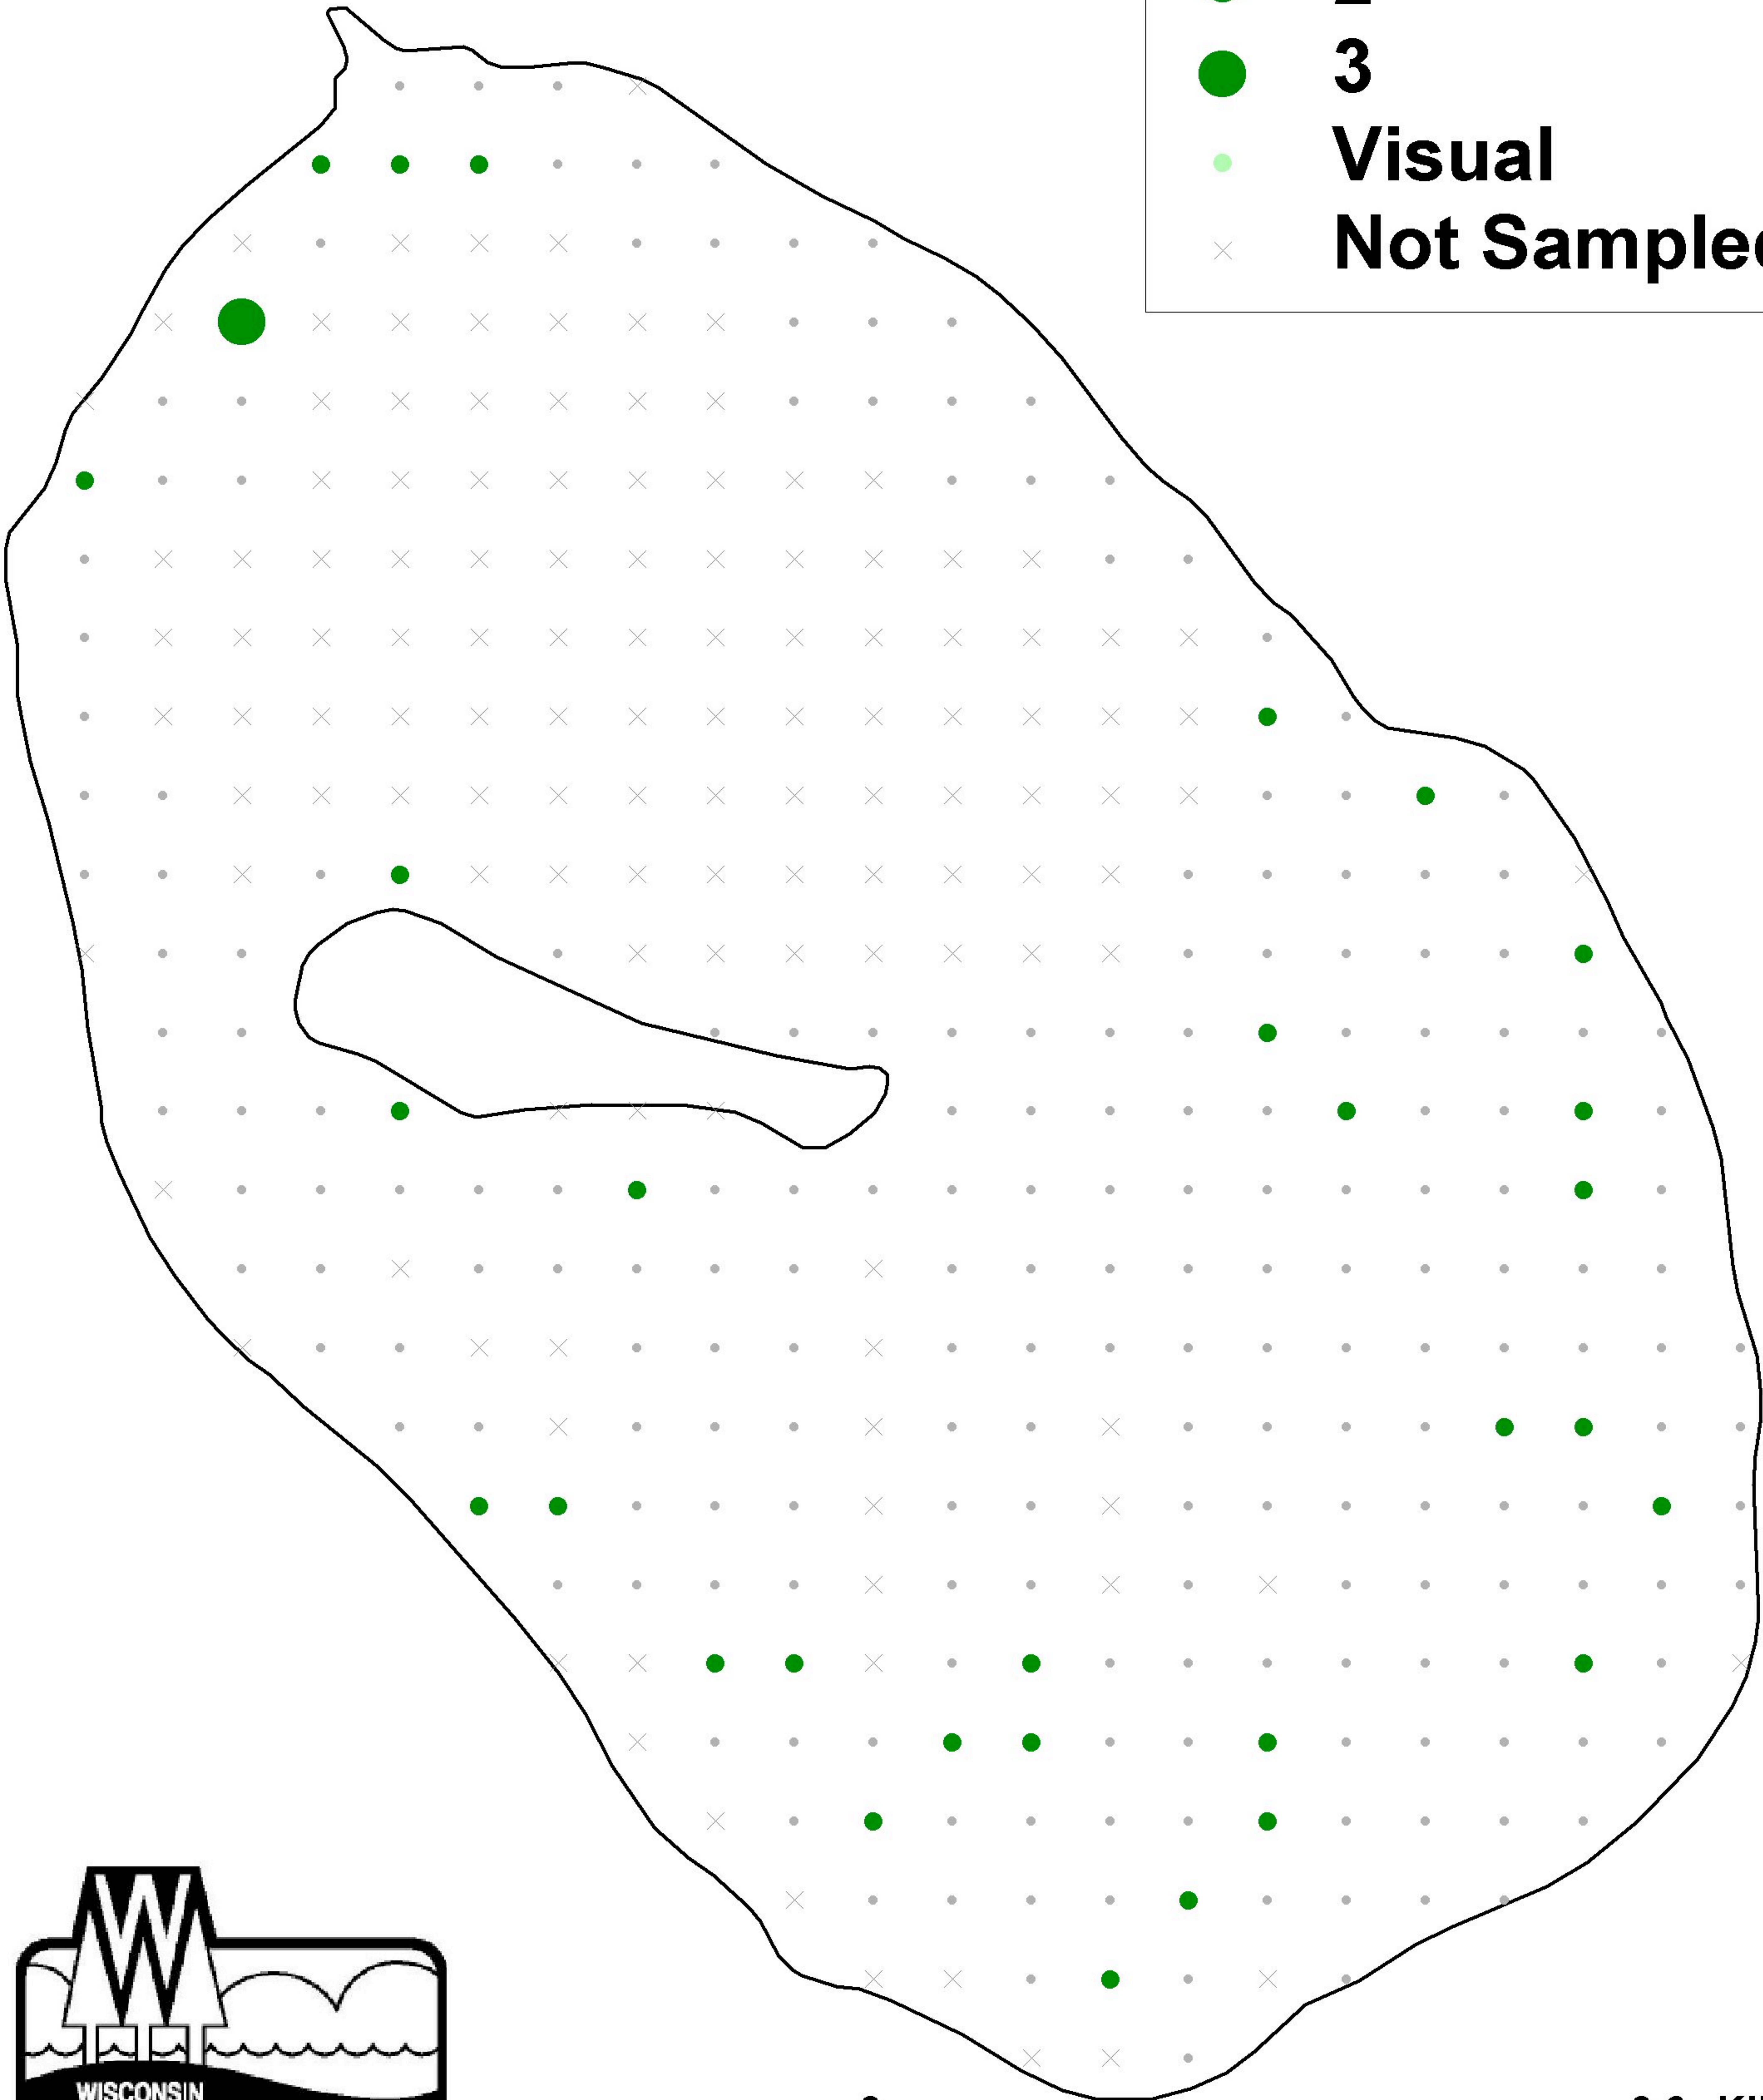

Loon Lake, Shawano County EWM Distribution 2007

Rake Fullness

- No EWM
- 1
- 2
- 3
- Visual
- × Not Sampled

0

0.6 Kilometers