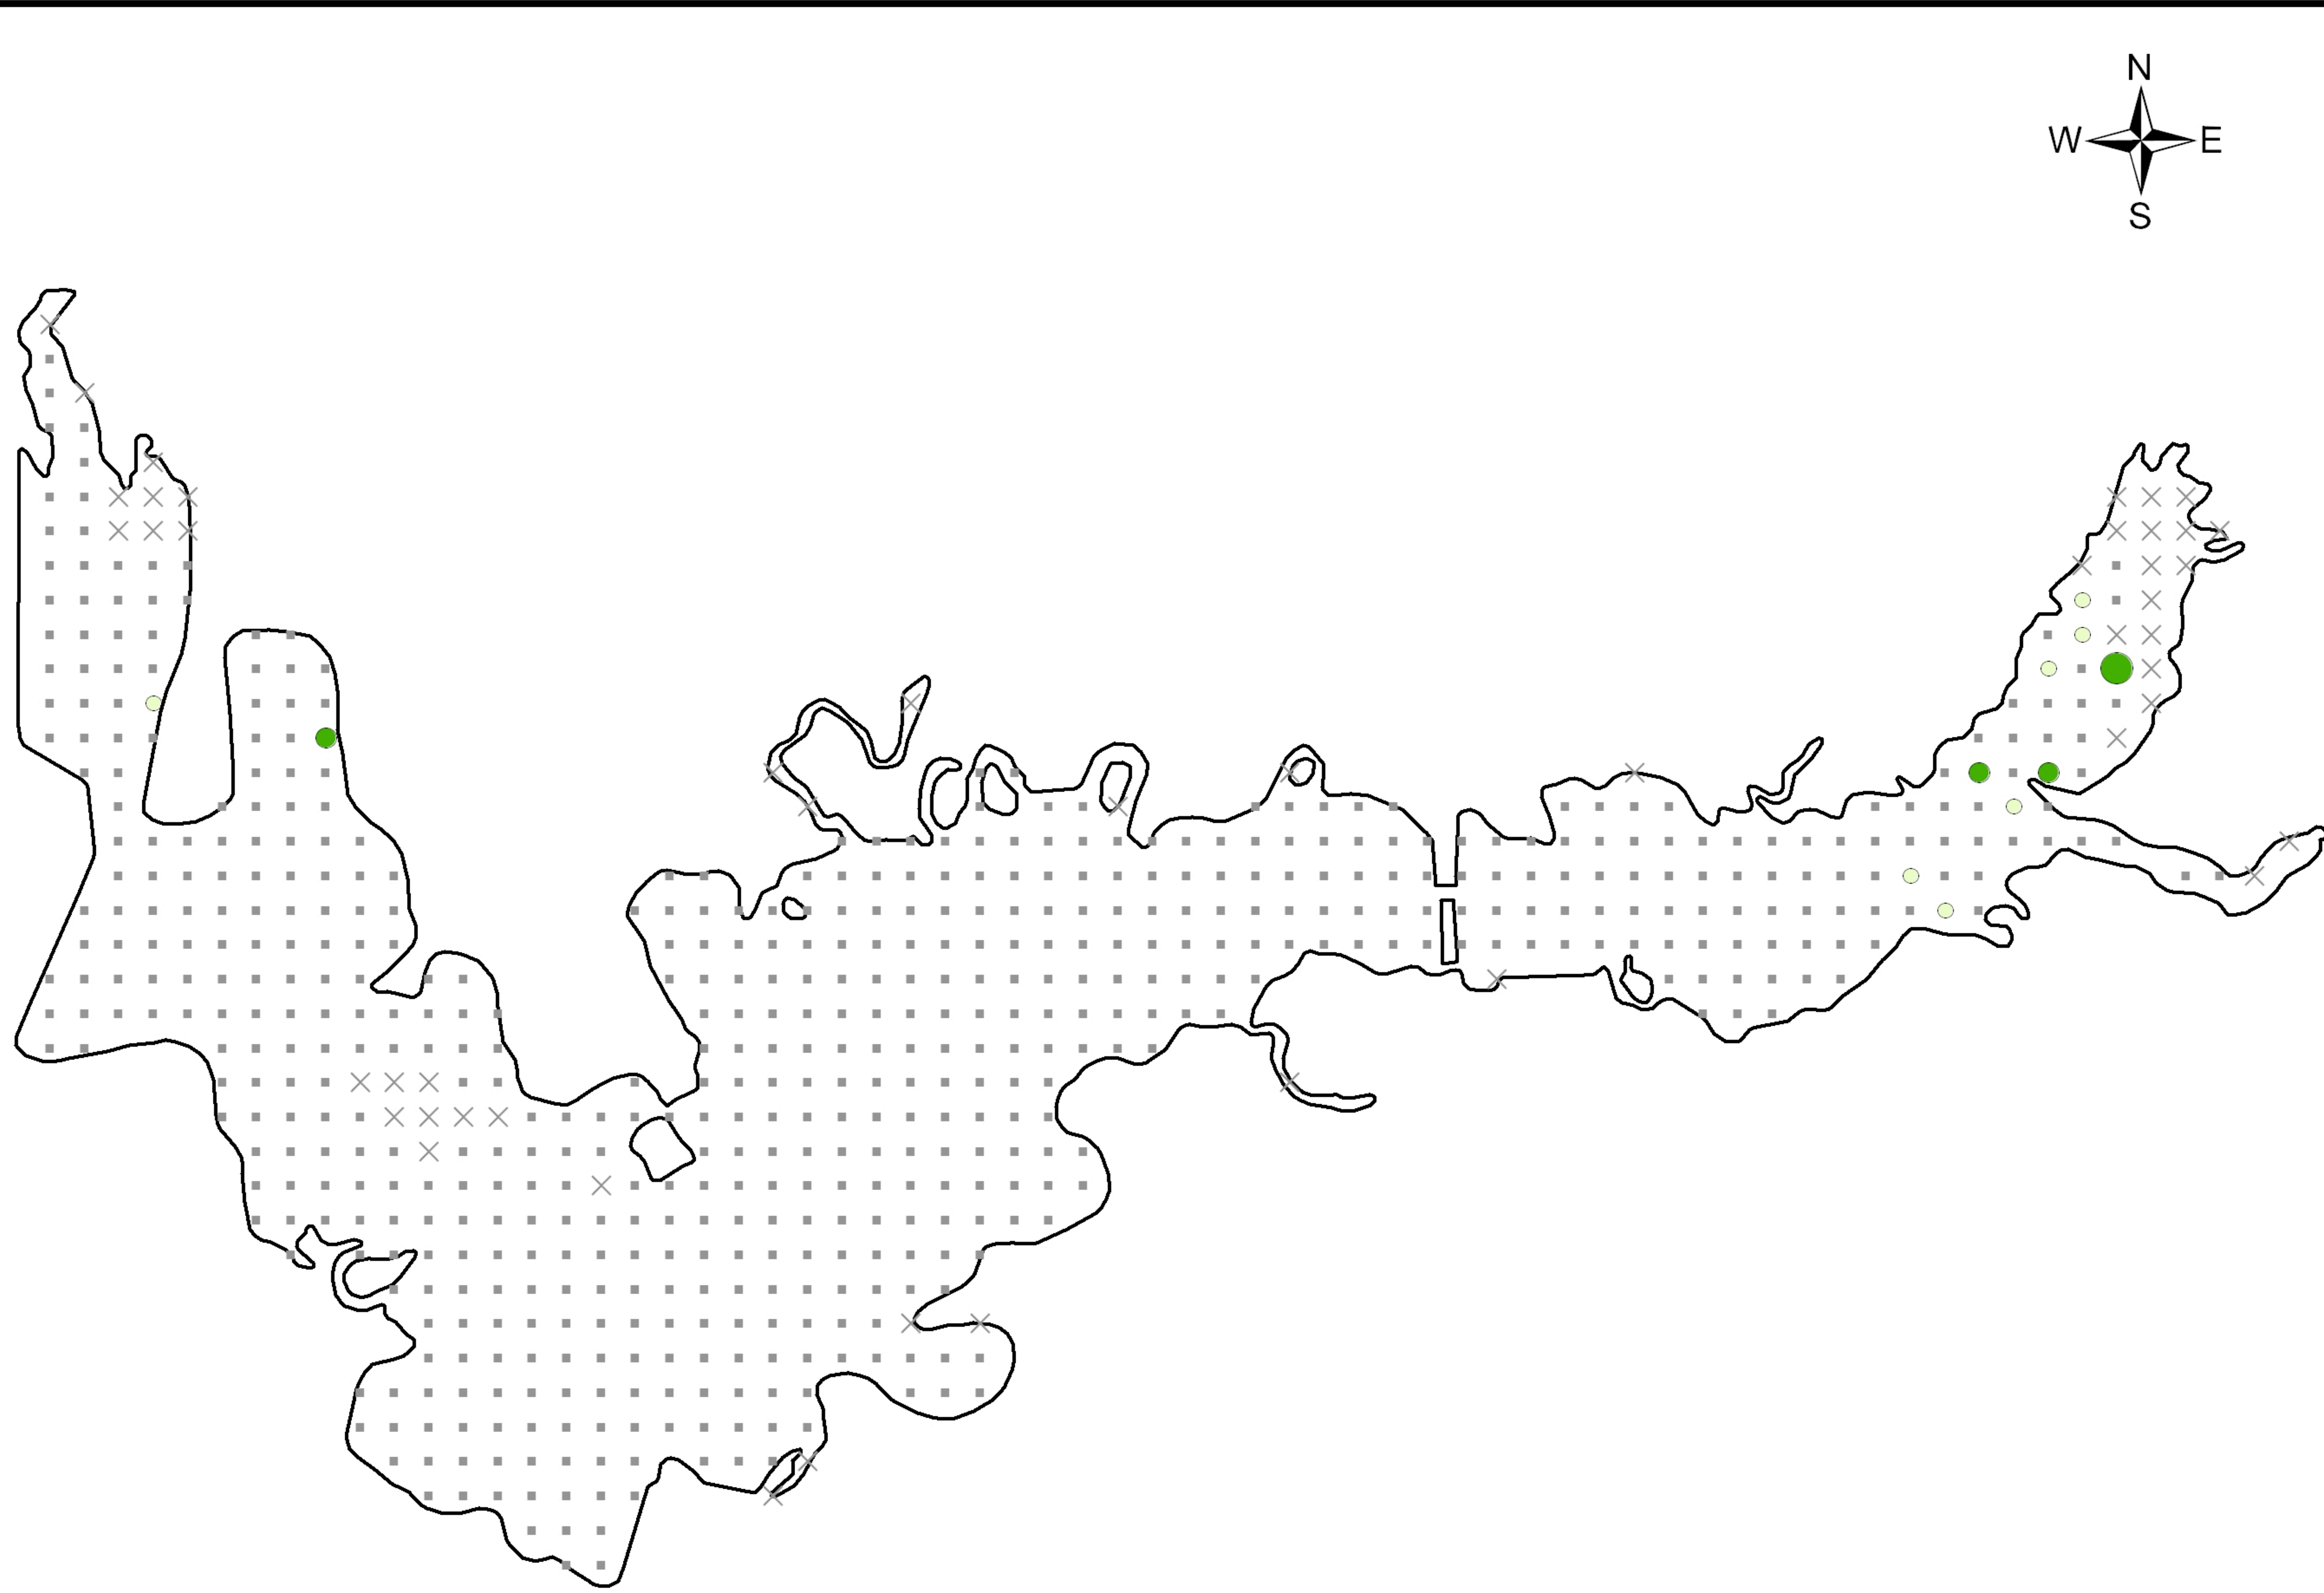

Nepco Lake - Wood County

September 7, 2011

Curly Leaf Pondweed Rake Fullness Rating

- Visual
- 1
- 2
- 3
- X Not Sampled
- NO CLP

Illustration of Rake Fullness Rating

- 1
- 2
- 3

<http://dnr.wi.gov>