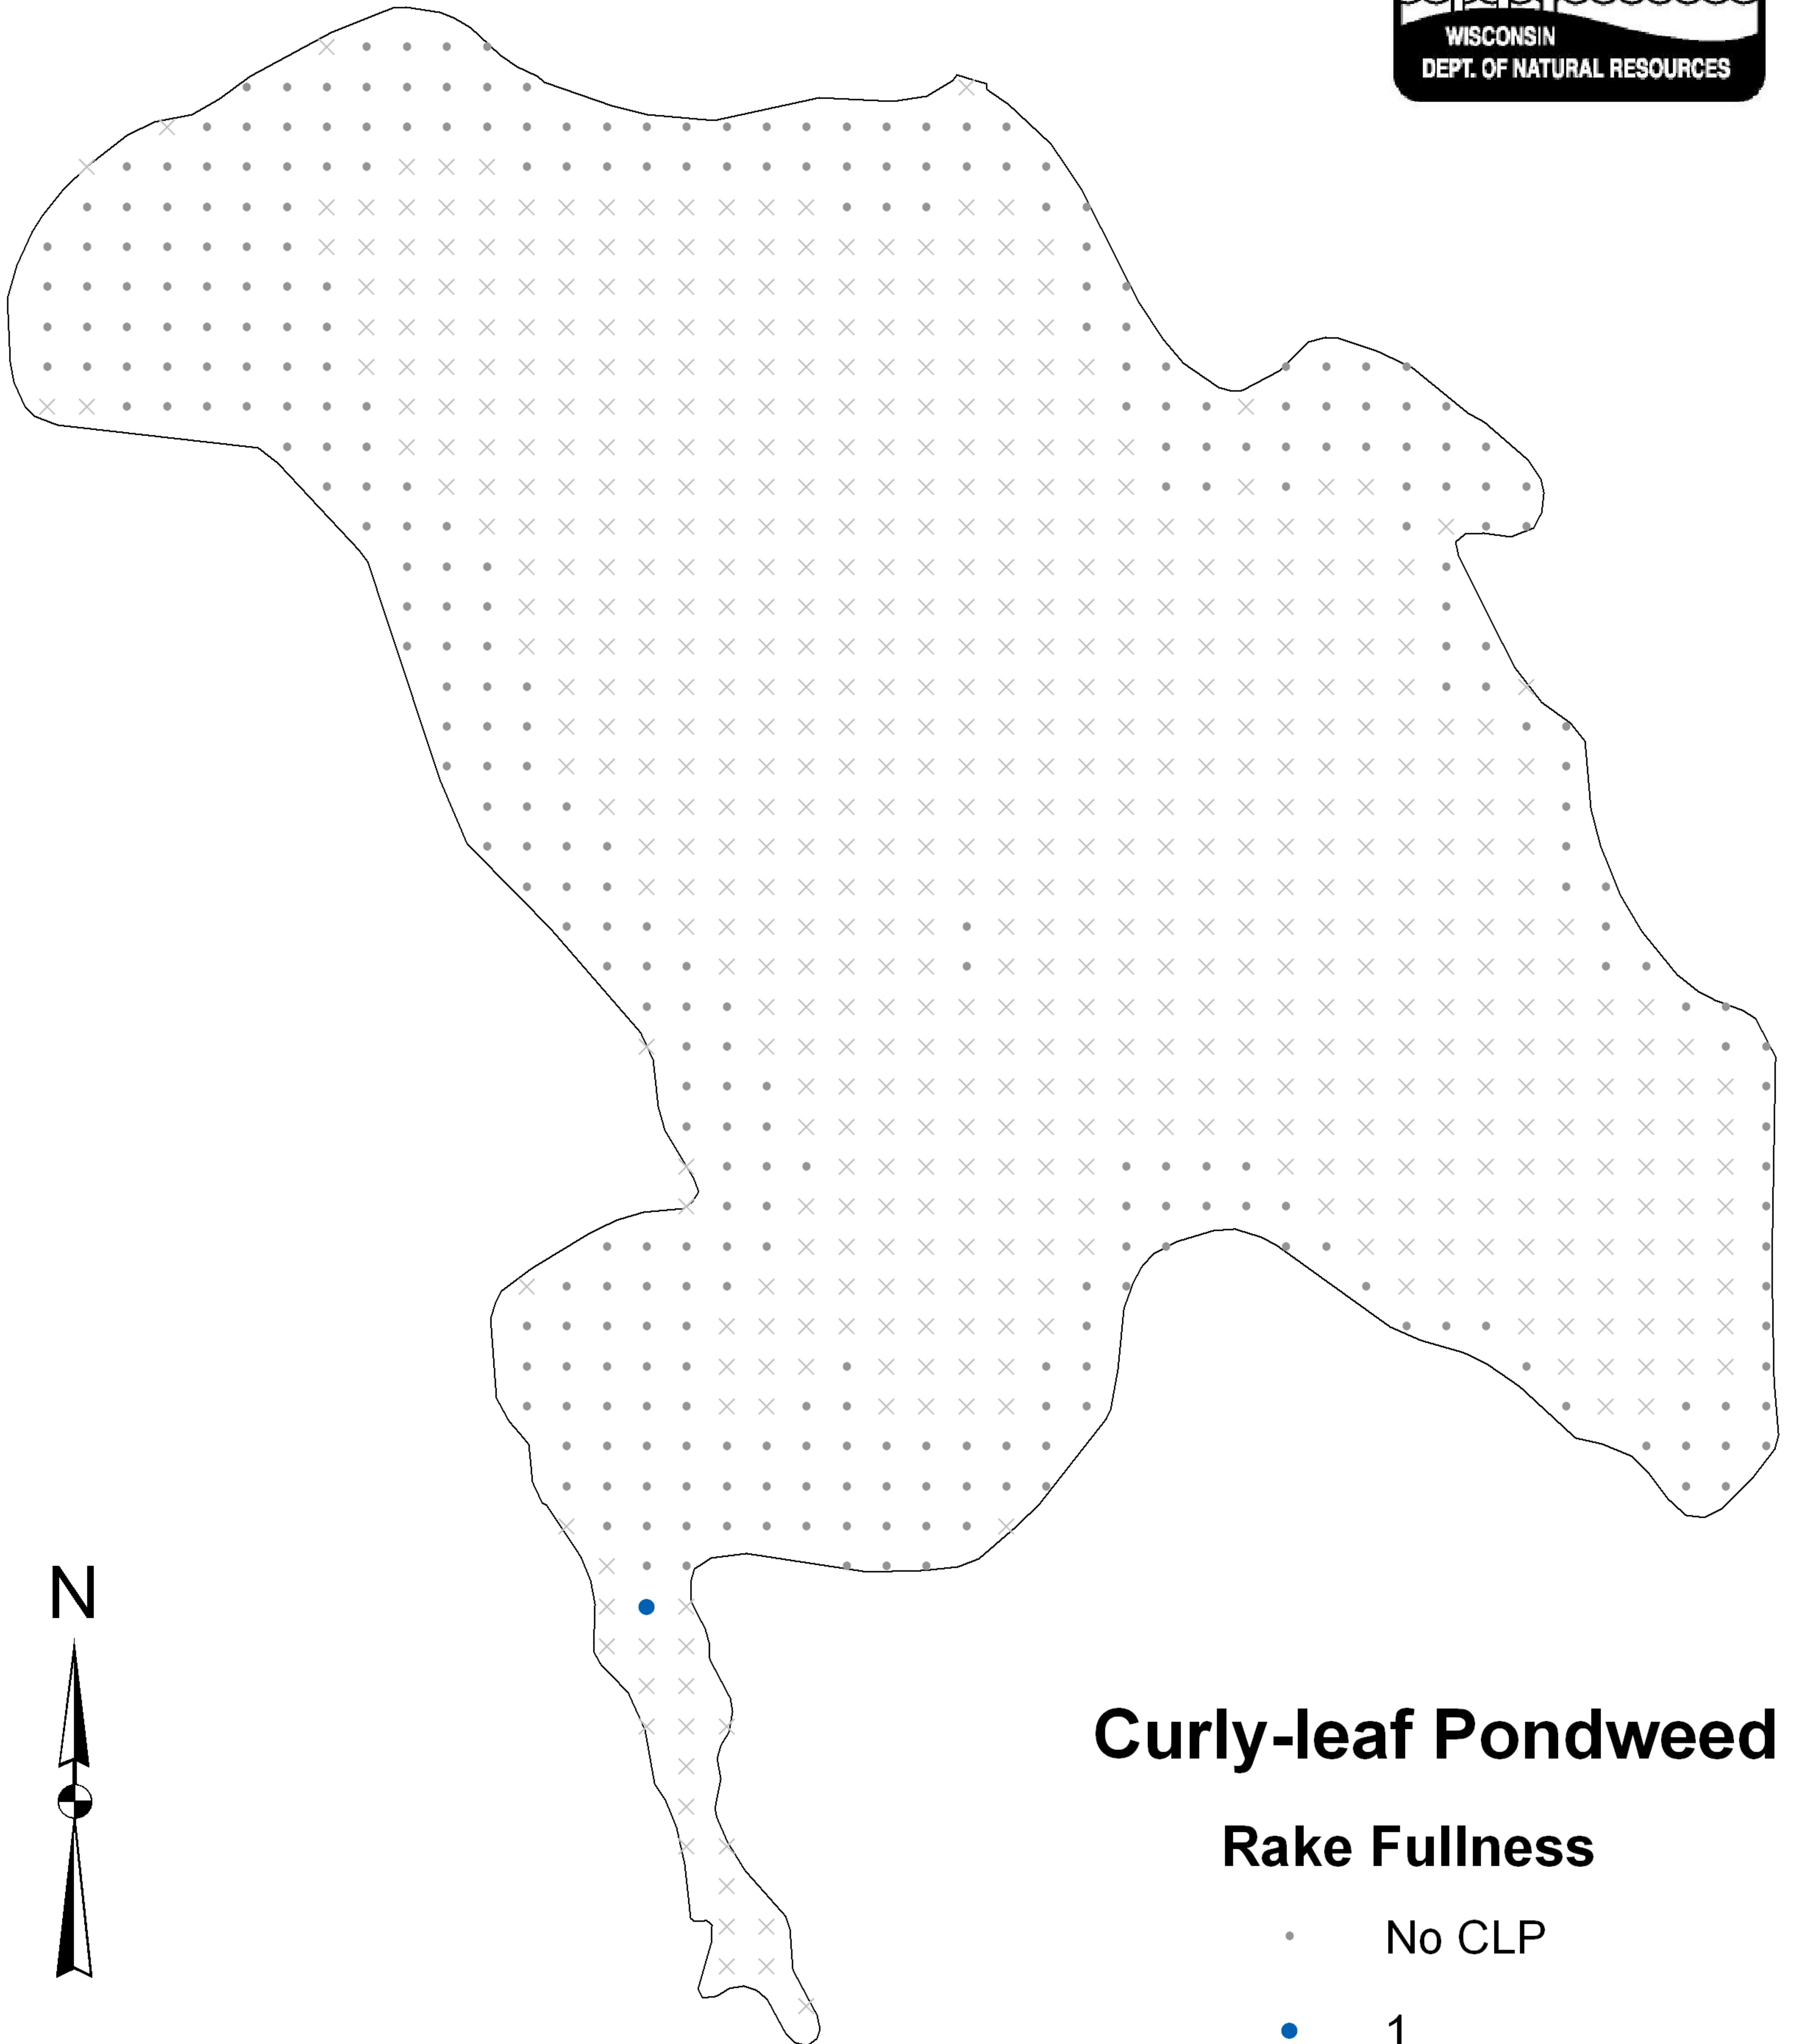

Round Lake, Burnett County

7/21-22/2009

N

0 0.1 0.2 Kilometers

Curly-leaf Pondweed

Rake Fullness

- No CLP
- 1
- × Not Sampled