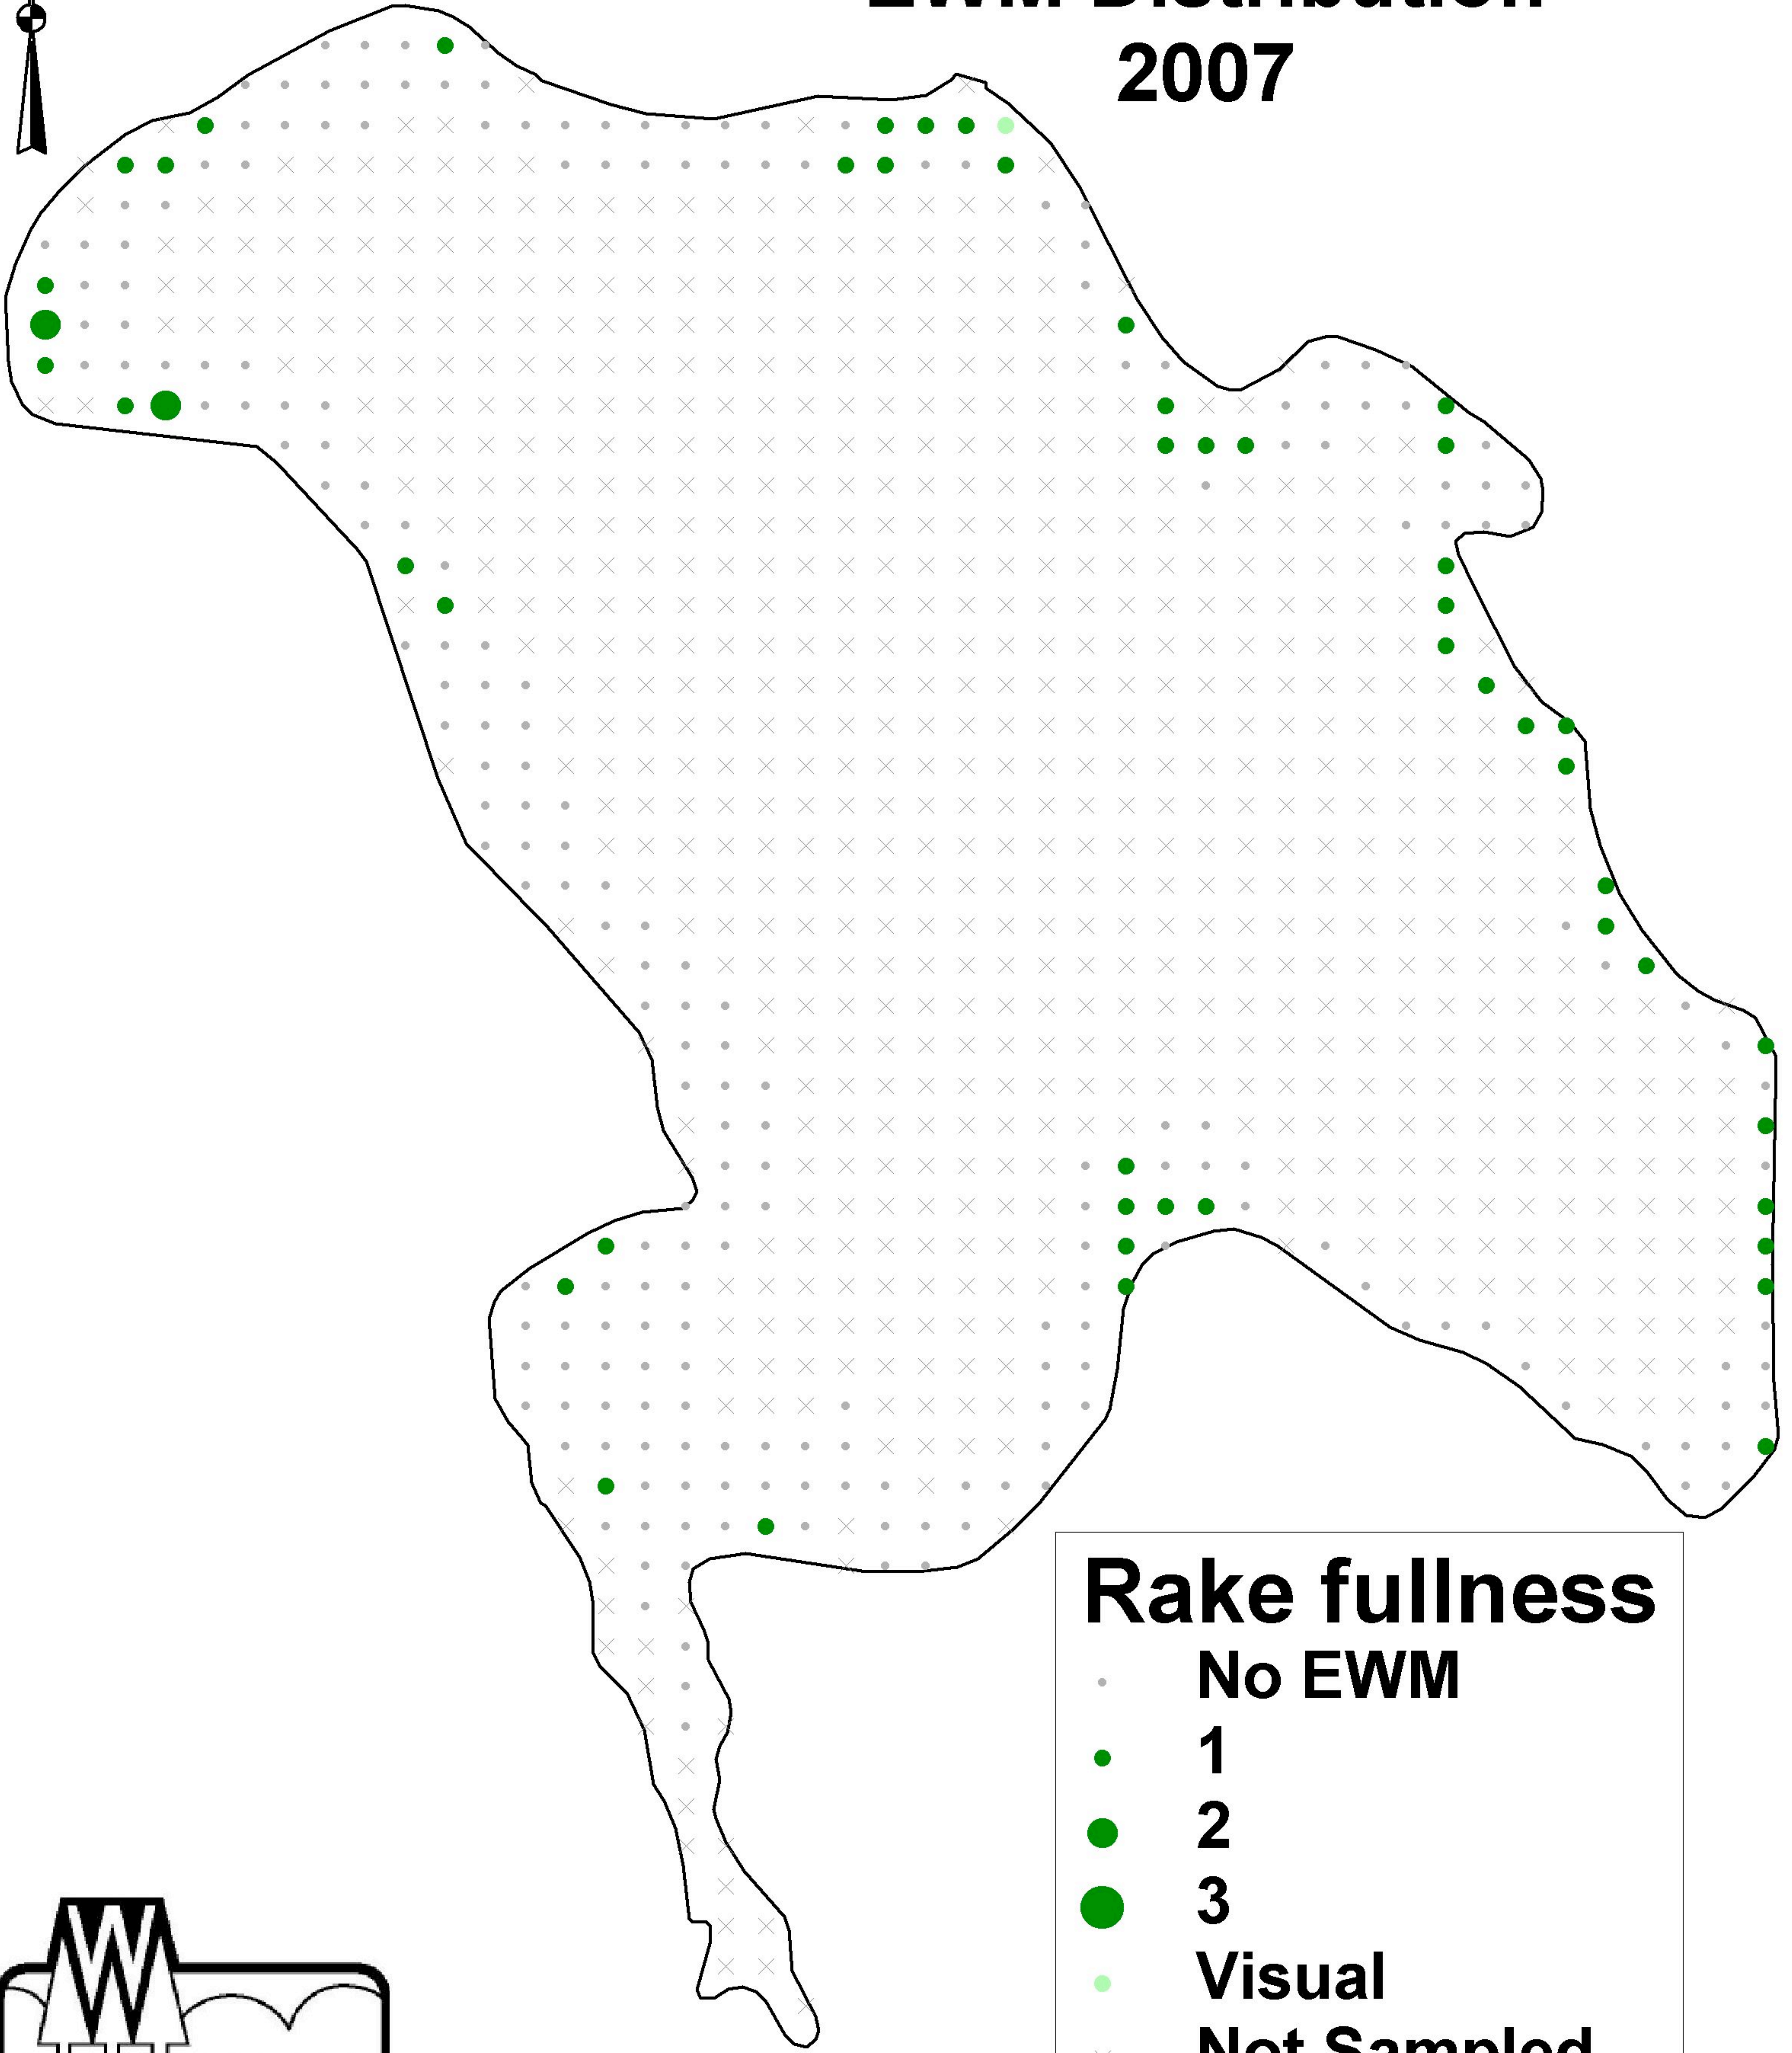

Round Lake, Burnett County EWM Distribution 2007

Rake fullness

- No EWM
- 1
- 2
- 3
- Visual
- x Not Sampled