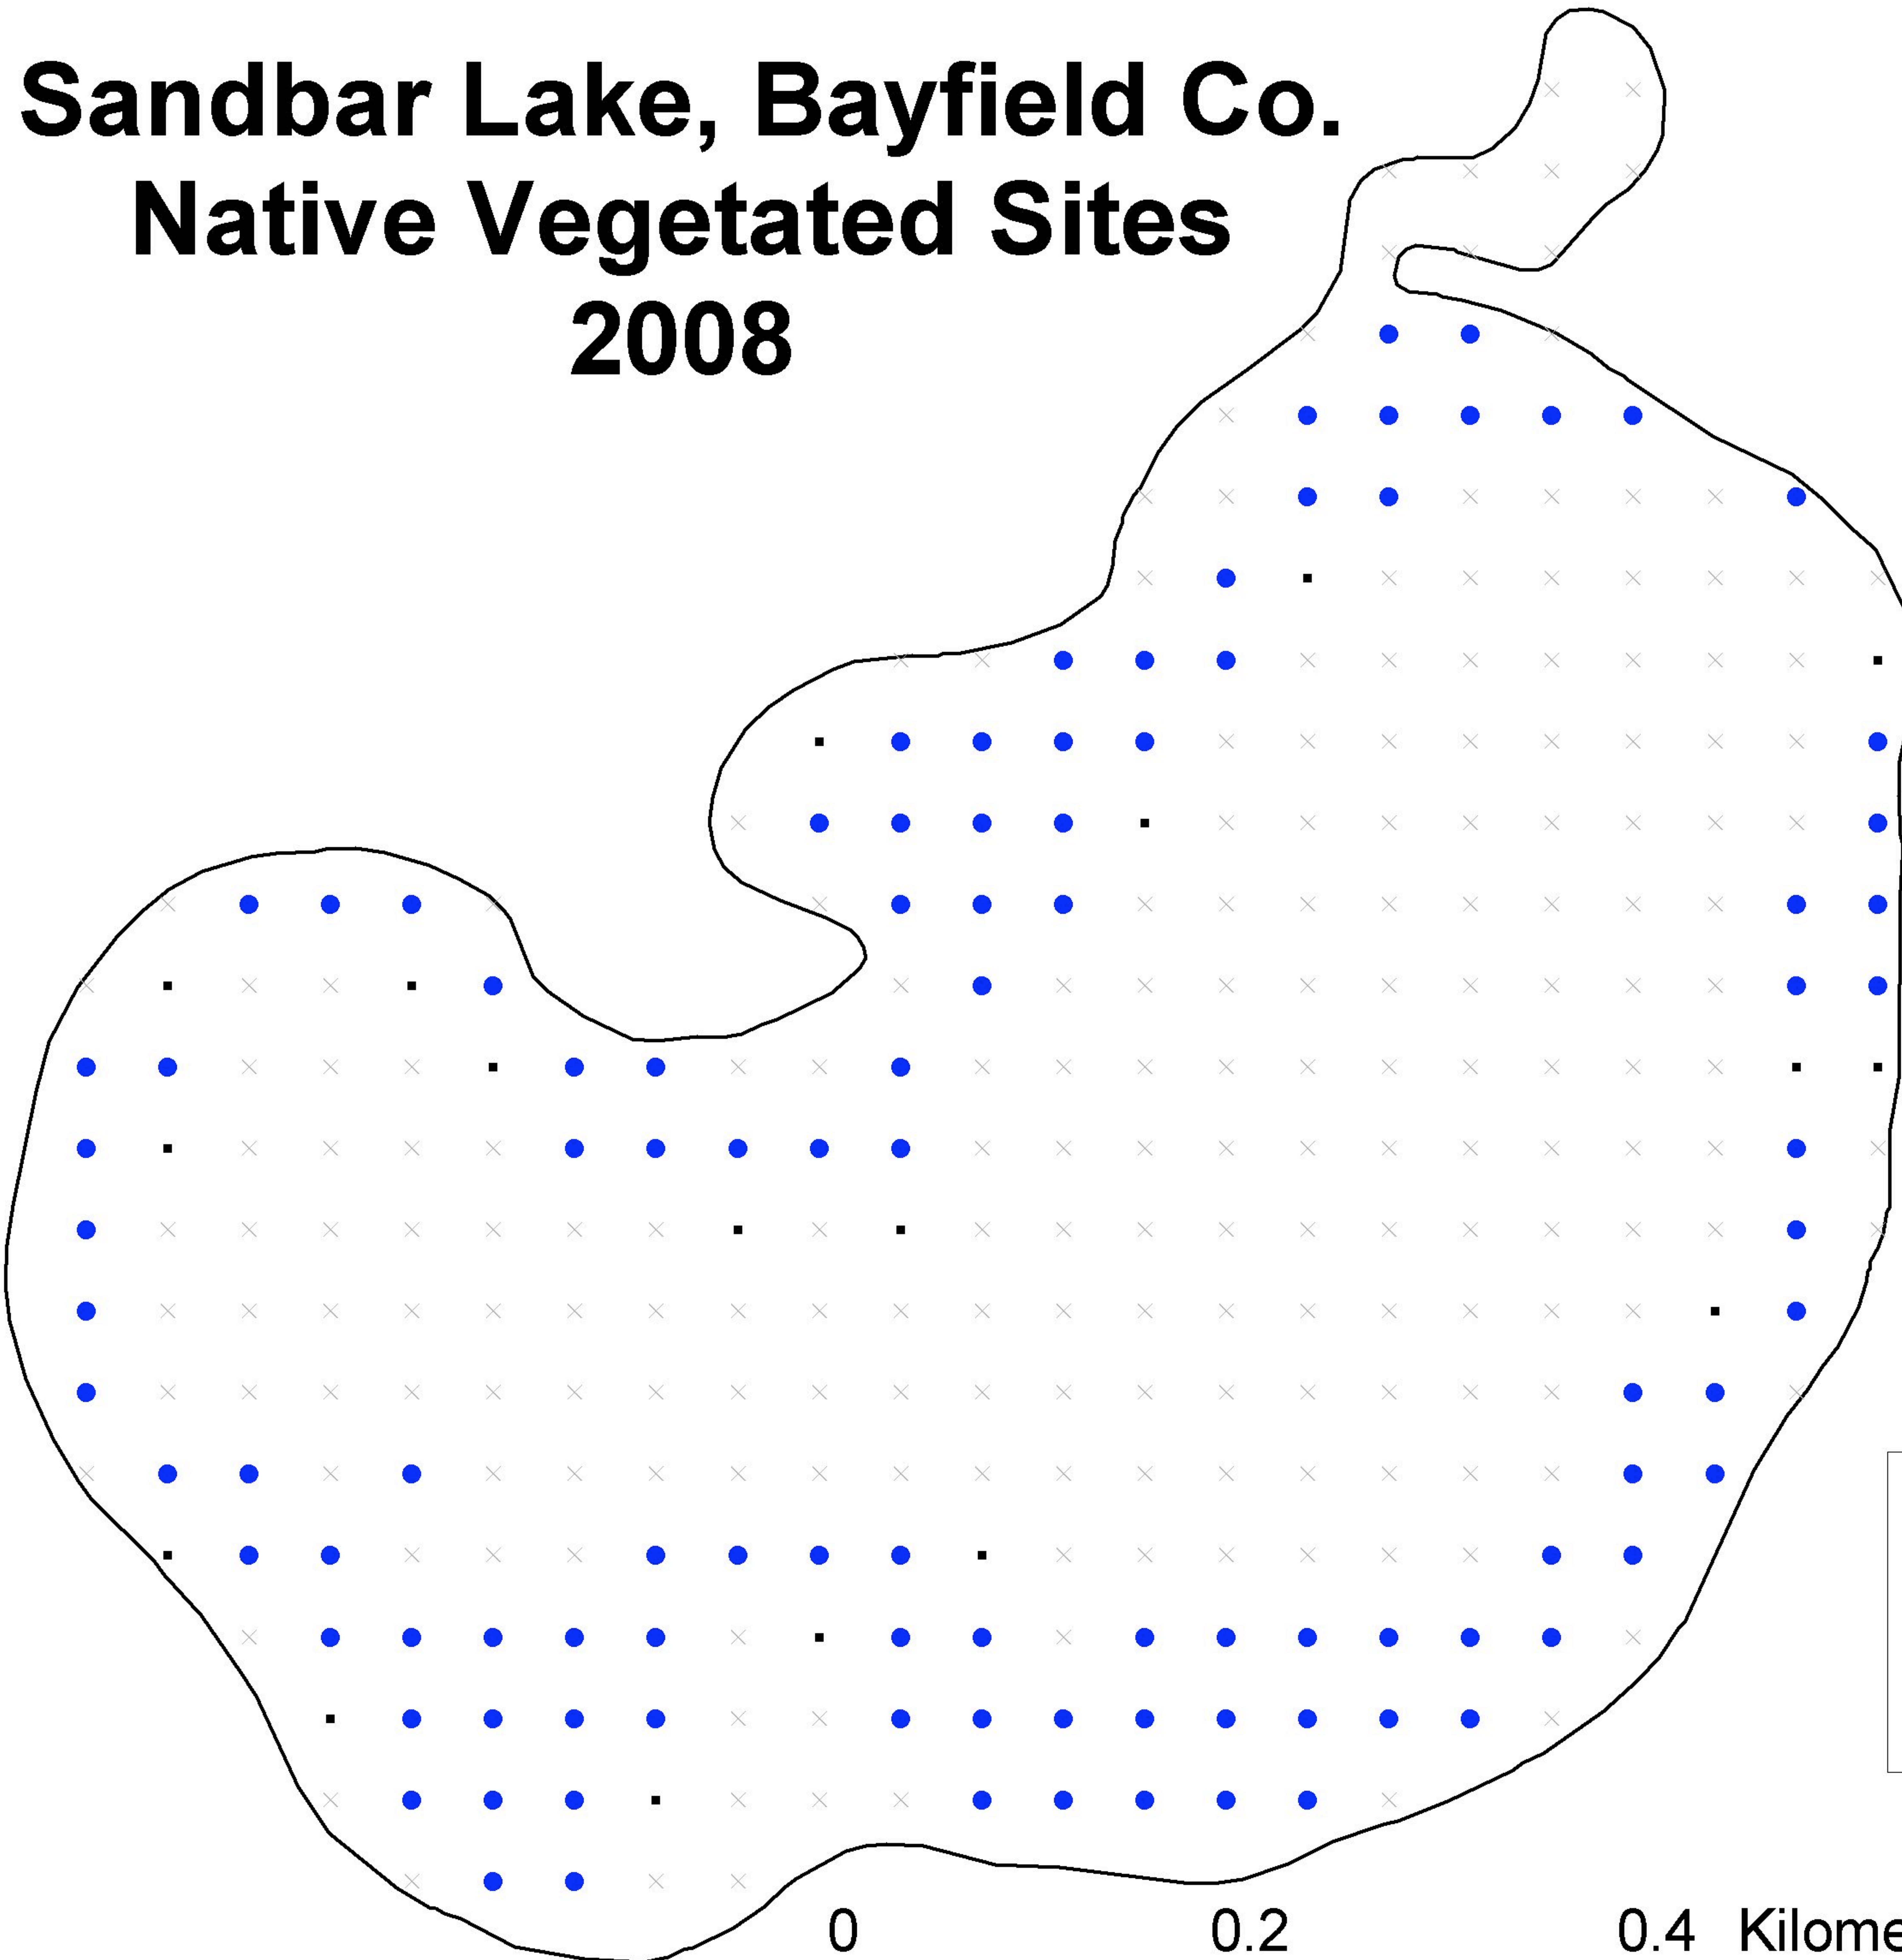

# Sandbar Lake, Bayfield Co. Native Vegetated Sites 2008

- No Natives
- Natives Present
- × Not Sampled

0 0.2 0.4 Kilometers

A scale bar showing 0, 0.2, and 0.4 kilometers. The bar is black with white markings and text.