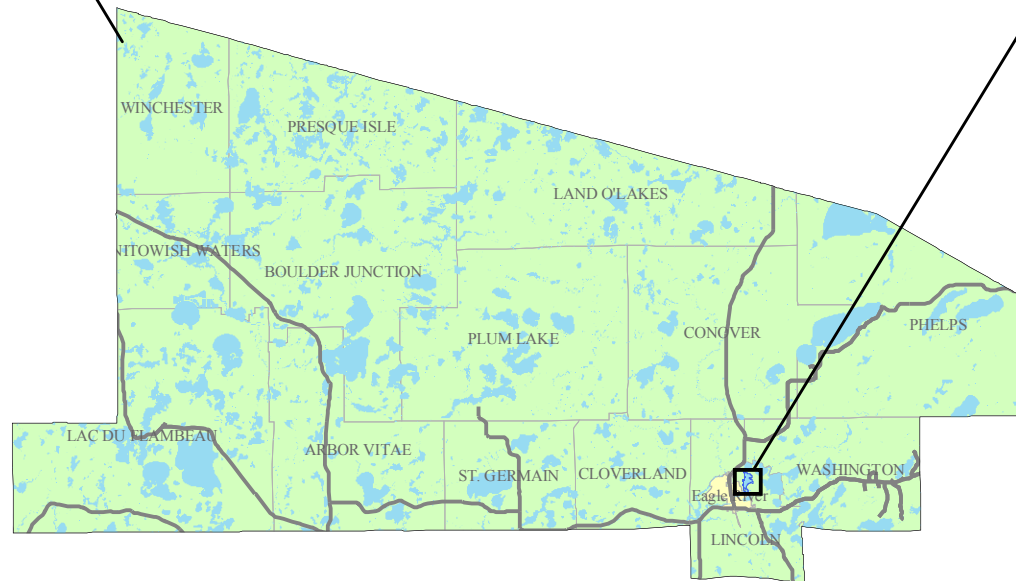

**Vilas
County**

State of Wisconsin

Yellow Birch Lake

- Boat Landing
- Water Quality Sampling Site

Map 1
Yellow Birch Lake
 Vilas County, Wisconsin
**Project Location &
 Water Quality Sampling Site**