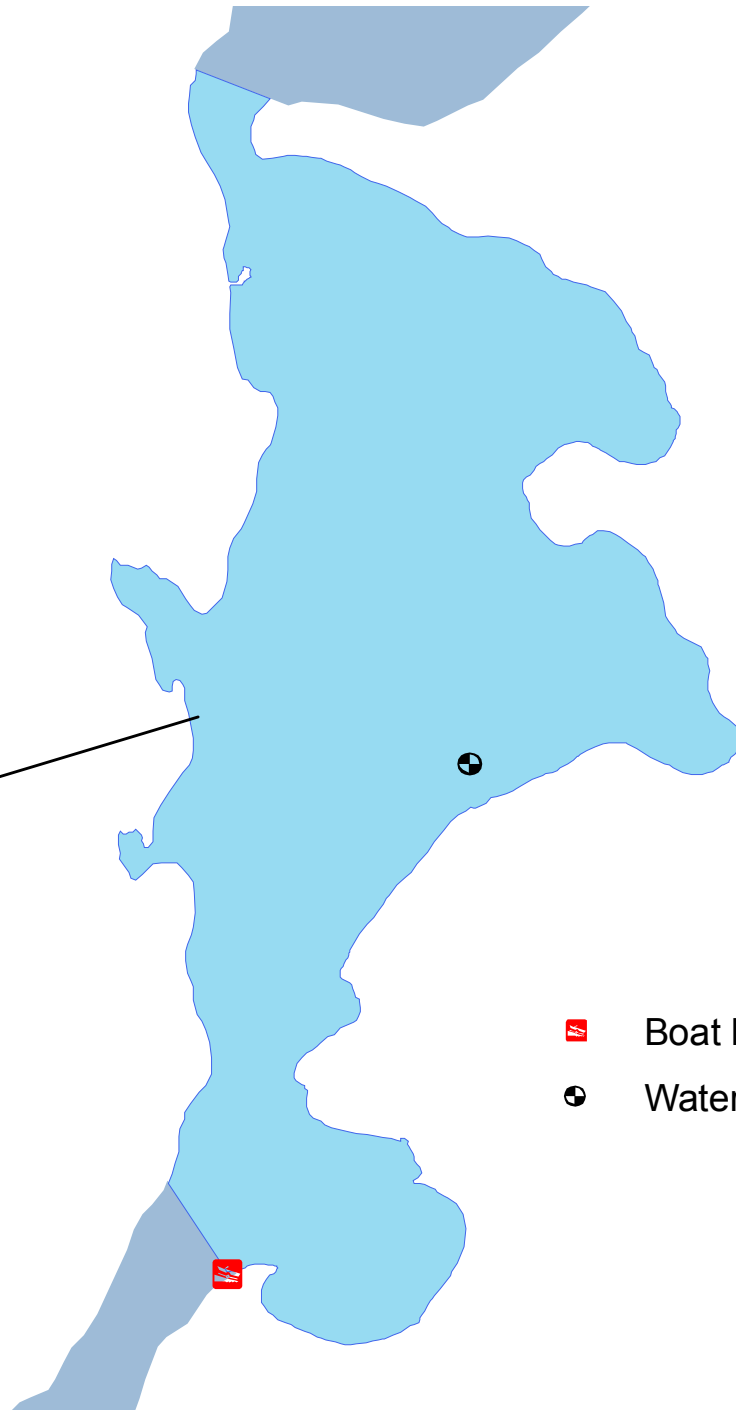

**Vilas
County**

State of Wisconsin

Yellow Birch Lake

- Boat Landing
- Water Quality Sampling Site

Map 1
Yellow Birch Lake
 Vilas County, Wisconsin
**Project Location &
 Water Quality Sampling Site**