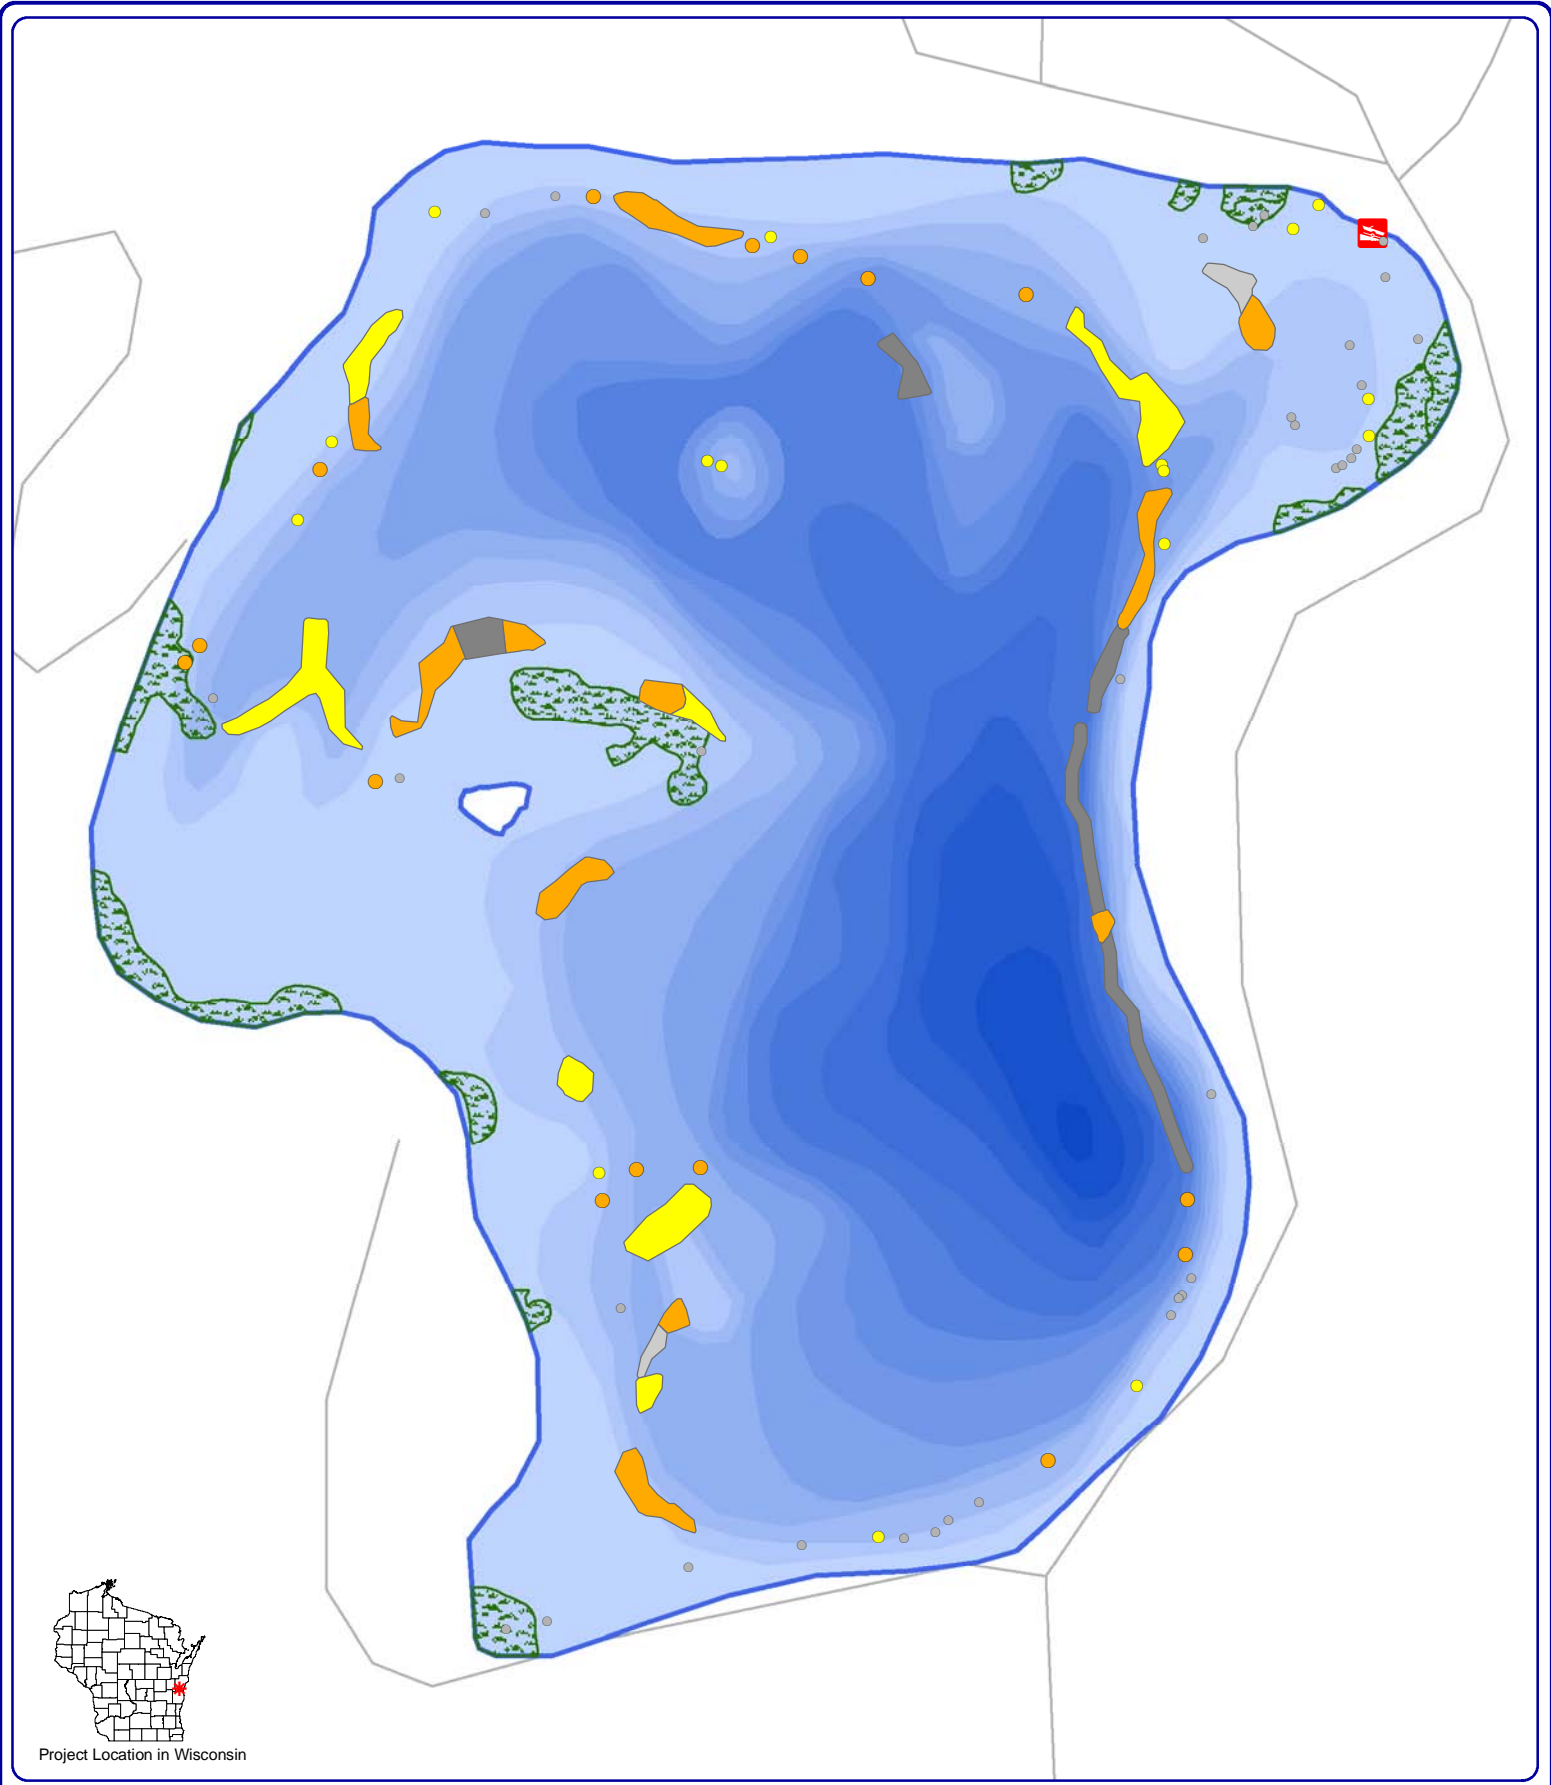

Onterra LLC
Lake Management Planning
815 Prosper Road
De Pere, WI 54115
920.338.8860
www.onterra-eco.com

Sources:
Roads and Hydro: WDNR
Aquatic Plants: Onterra, 2013
Map Date: November 19, 2013
Filename: Map6_Pigeon_EWM_PB_Aug13.mxd

EWM (August 2013)		Legend	Floating-leaf and/or Emergent Plant Community		
	Highly Scattered				Single or Few Plants
	Scattered		Clumps of Plants		
	Dominant		Small Plant Colony		
	Highly Dominant				
	Surface Matting (none found)				

Map 6
Pigeon Lake
Manitowoc County
**August 2013 EWM
Survey Results**