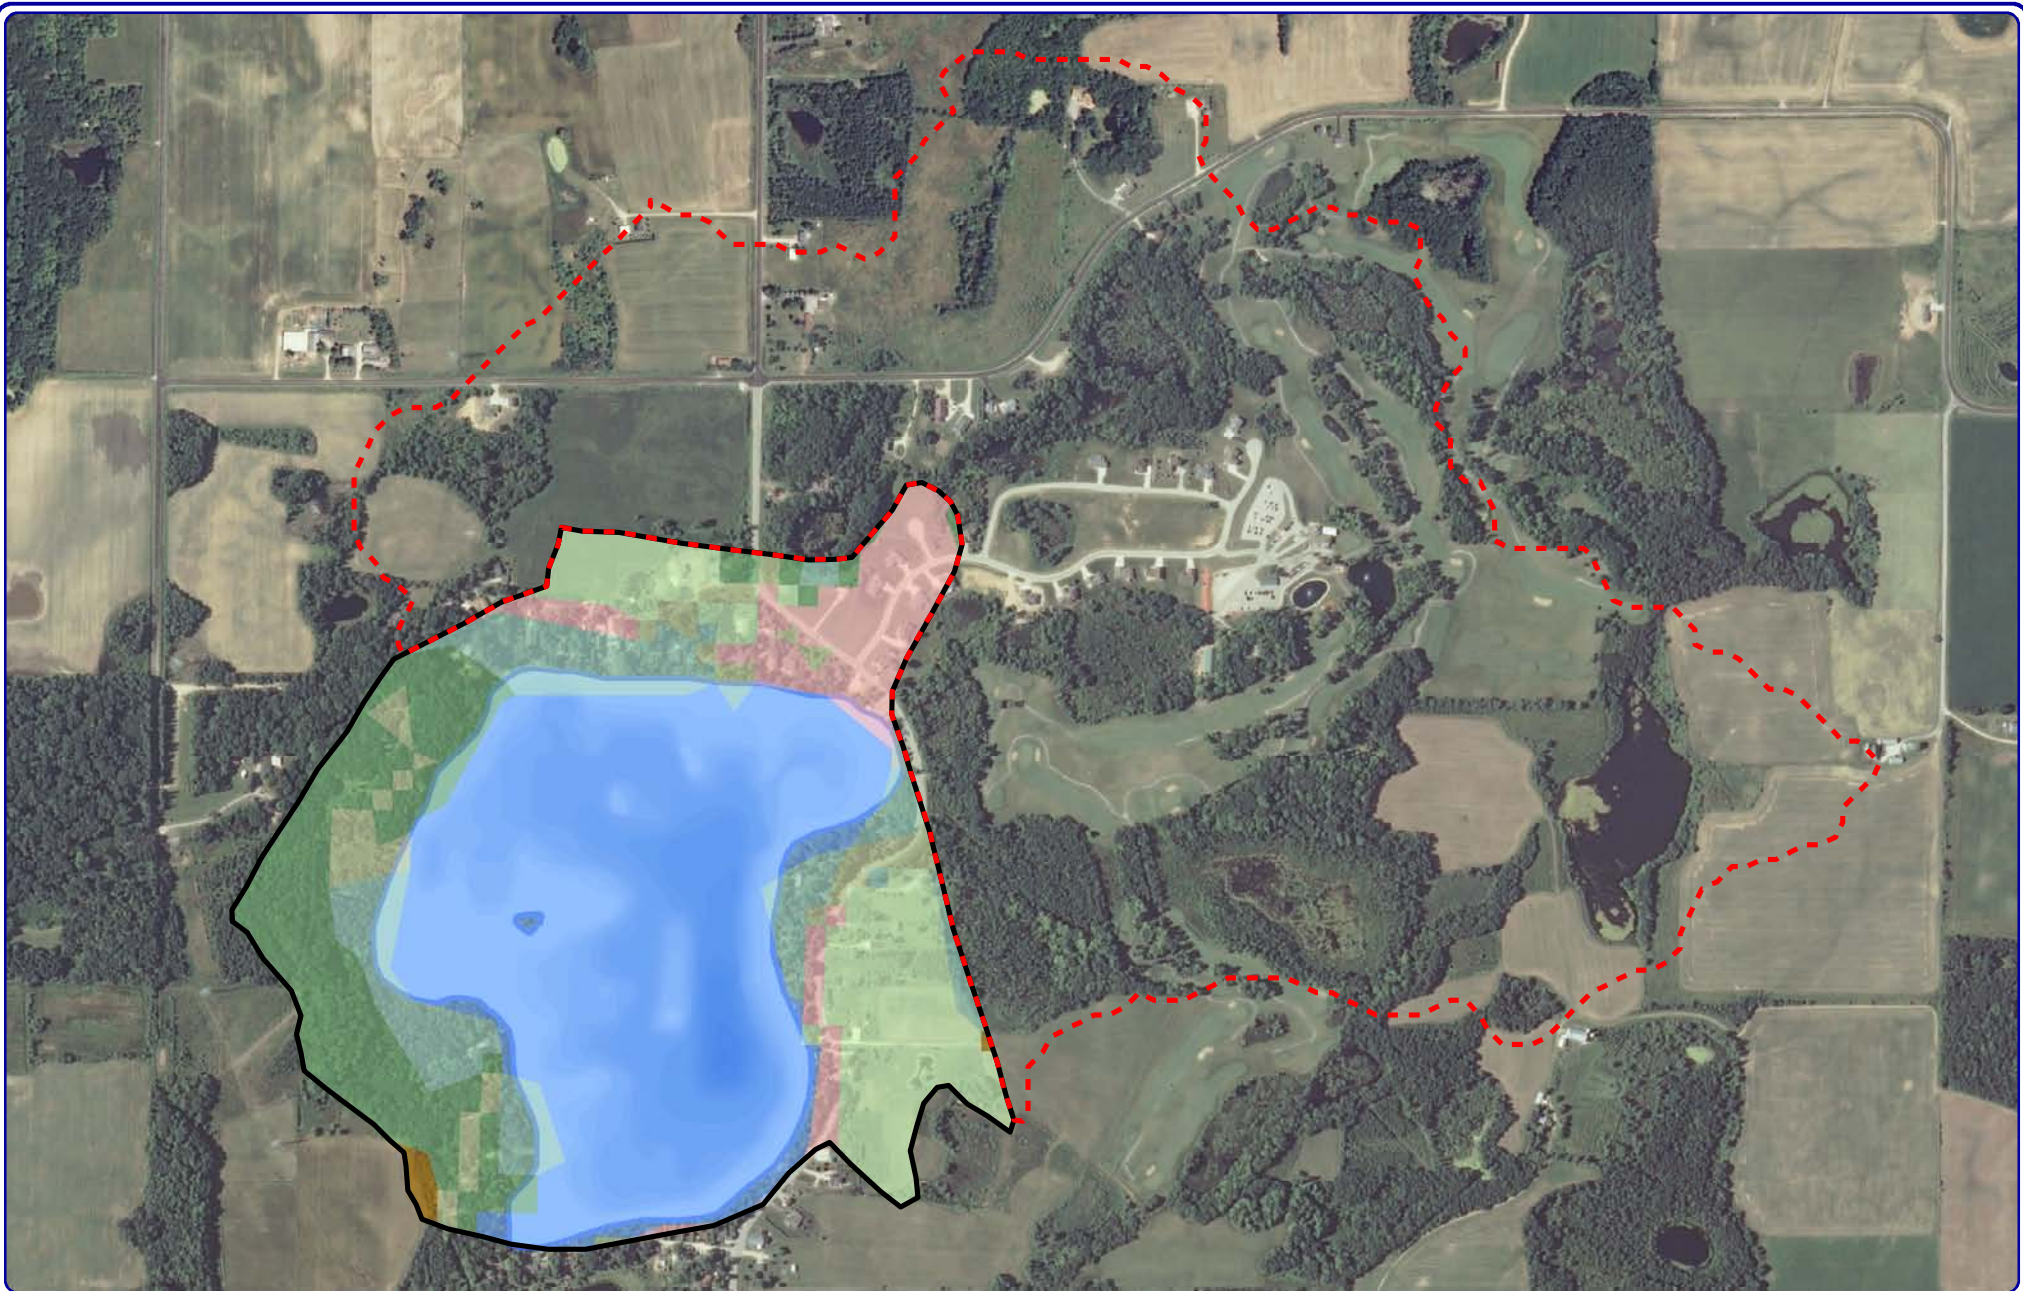

Onterra LLC
 Lake Management Planning
 815 Prosper Road
 De Pere, WI 54115
 920.338.8860
 www.onterra-eco.com

Sources:
 Roads and Hydro: WDNR
 Map Date: January 22, 2013
 Filename: Map1_PigeonLake_Location.mxd

Legend

-  Pigeon Lake ~86 Acres
WDNR Definition
-  Public Access
-  Point-Intercept Location

Map 1
 Pigeon Lake
 Manitowoc County
**Project Location &
 Lake Boundaries**

Onterra LLC
 Lake Management Planning
 815 Prosper Road
 De Pere, WI 54115
 920.338.8860
 www.onterra-eco.com

Sources:
 Hydro: WDNR
 Orthophotography: NAIP, 2008
 Watershed: WDNR & Onterra
 Land Cover: NLCD 2006
Map date: March 17, 2014
 Filename: Map2_Pigeon_Watershed.mxd

- Legend**
-  Forest
 -  Wetland
 -  Direct Watershed Boundary
 -  Forested Wetlands
 -  Row Crop Agriculture
 -  East Sub-Basin Watershed Boundary
 -  Pasture/Grass
 -  Rural Residential
 -  Rural Open Space
 -  Open Water

Legend

- Natural/Undeveloped
- Developed-Natural
- Developed-Semi-Natural
- Developed-Unnatural
- Urbanized
- Seawall
- Masonry/Wood
- Rip-Rap

Map 3
 Pigeon Lake
 Manitowoc County, Wisconsin
**Shoreland
 Condition**