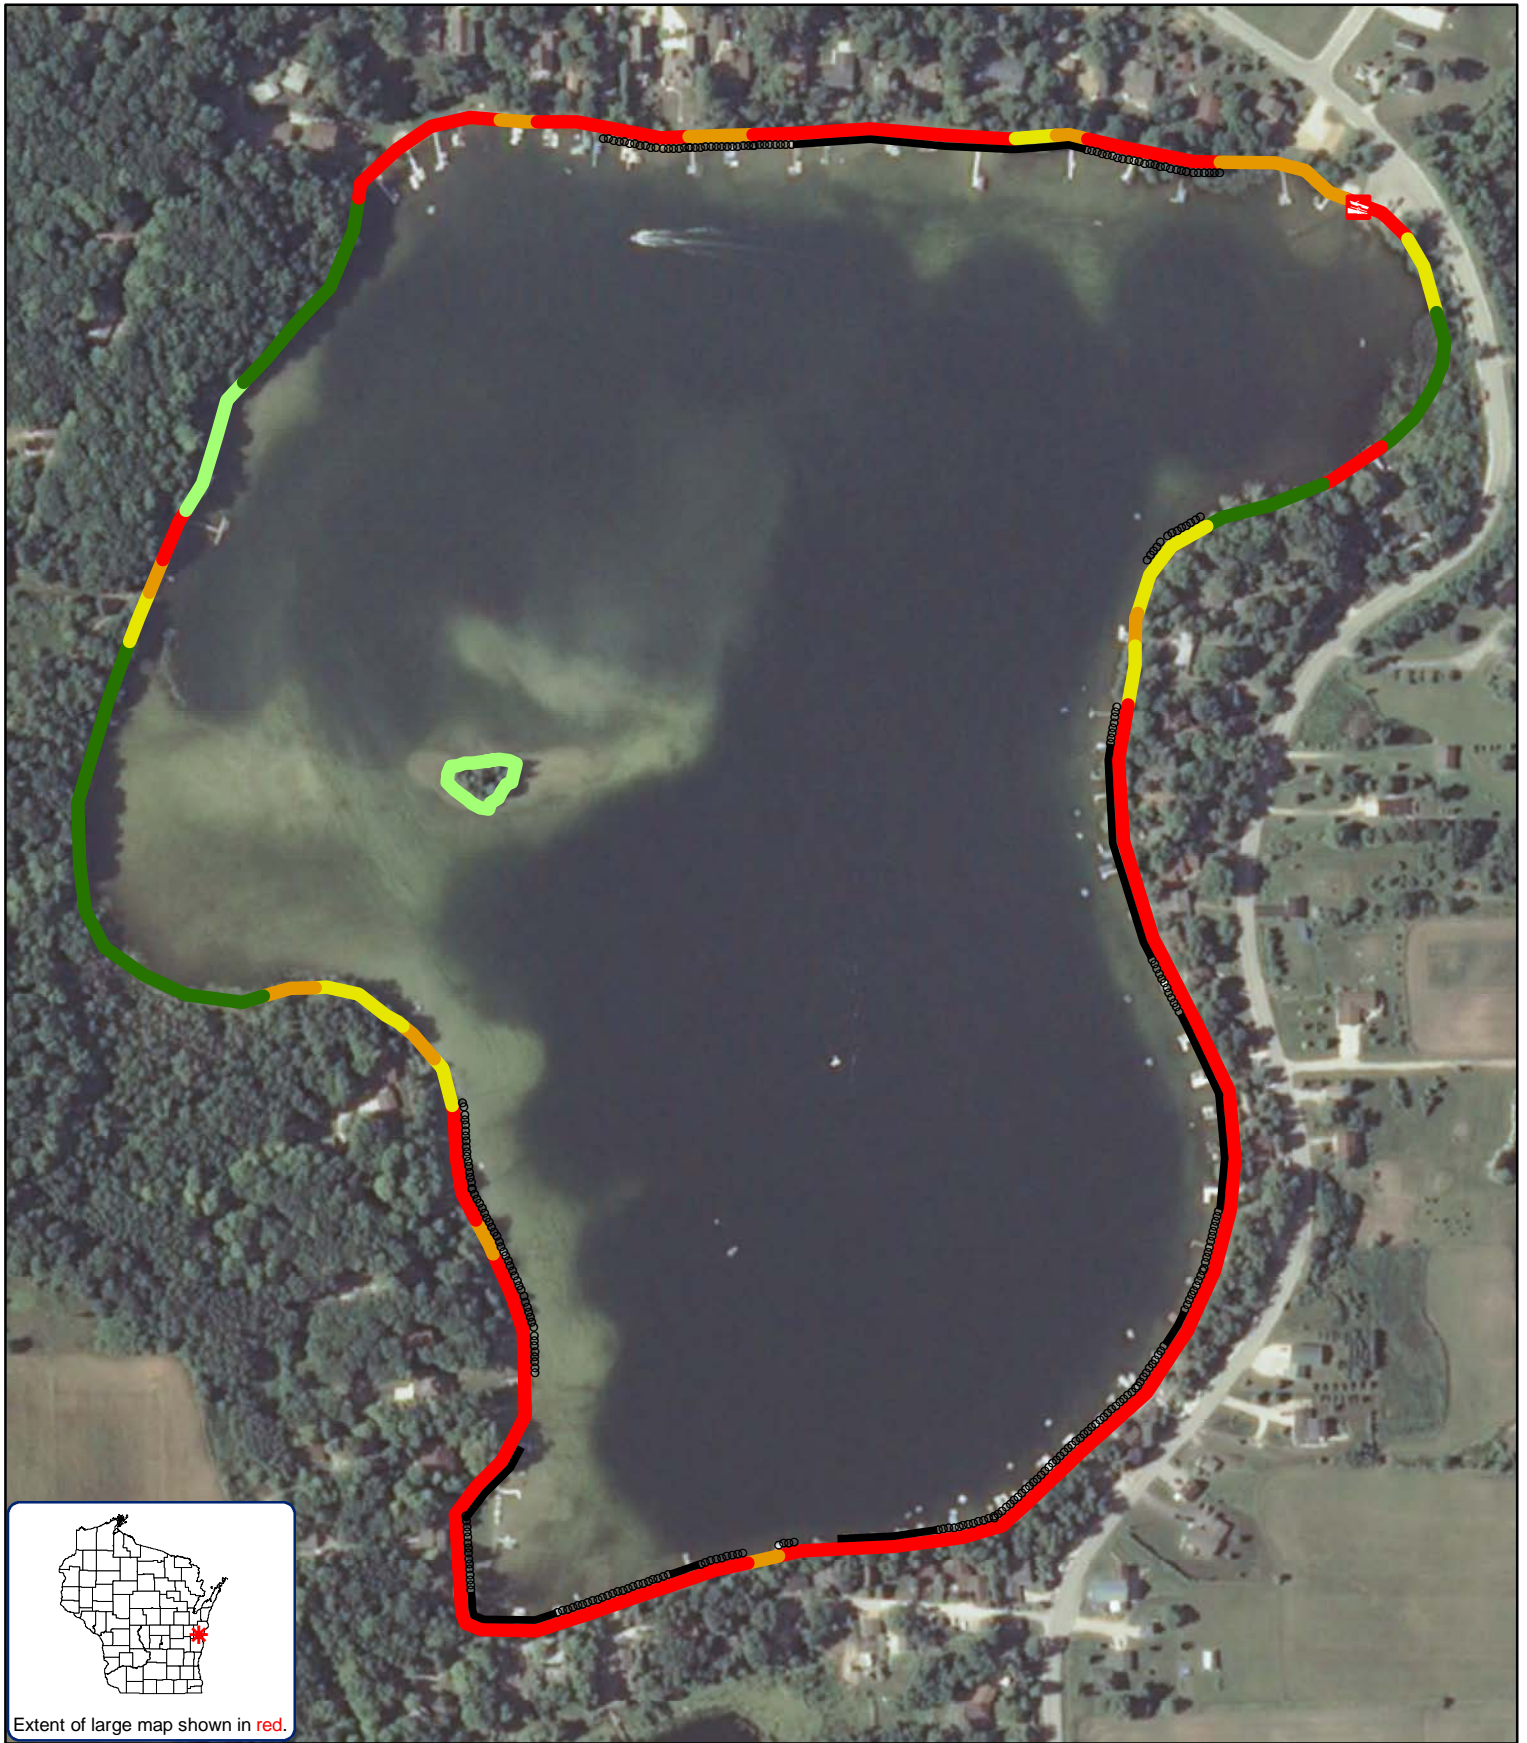

Legend

-  Pigeon Lake ~86 Acres
WDNR Definition
-  Public Access
-  Point-Intercept Location

Map 1
 Pigeon Lake
 Manitowoc County
**Project Location &
 Lake Boundaries**

Onterra LLC
 Lake Management Planning
 815 Prosper Road
 De Pere, WI 54115
 920.338.8860
 www.onterra-eco.com

Sources:
 Hydro: WDNR
 Orthophotography: NAIP, 2008
 Watershed: WDNR & Onterra
 Land Cover: NLCD 2006
Map date: March 17, 2014
 Filename: Map2_Pigeon_Watershed.mxd

- Legend**
-  Forest
 -  Wetland
 -  Direct Watershed Boundary
 -  Forested Wetlands
 -  Row Crop Agriculture
 -  East Sub-Basin Watershed Boundary
 -  Pasture/Grass
 -  Rural Residential
 -  Rural Open Space
 -  Open Water

Map 2
Pigeon Lake
 Manitowoc County, Wisconsin
Watershed and
Land Cover Types

Onterra LLC
 Lake Management Planning
 815 Prosper Rd
 De Pere, WI 54115
 920.338.8860
 www.onterra-eco.com

Sources:
 Orthophotography: NAIP, 2008
 Shoreline Assessment: Onterra, 2013
 Map date: November 26, 2013
 Filename: Map3_Pigeon_ShorelineCondition_2013.mxd

Legend

- Natural/Undeveloped
- Developed-Natural
- Developed-Semi-Natural
- Developed-Unnatural
- Urbanized
- Seawall
- Masonry/Wood
- Rip-Rap

Map 3
 Pigeon Lake
 Manitowoc County, Wisconsin
**Shoreland
 Condition**