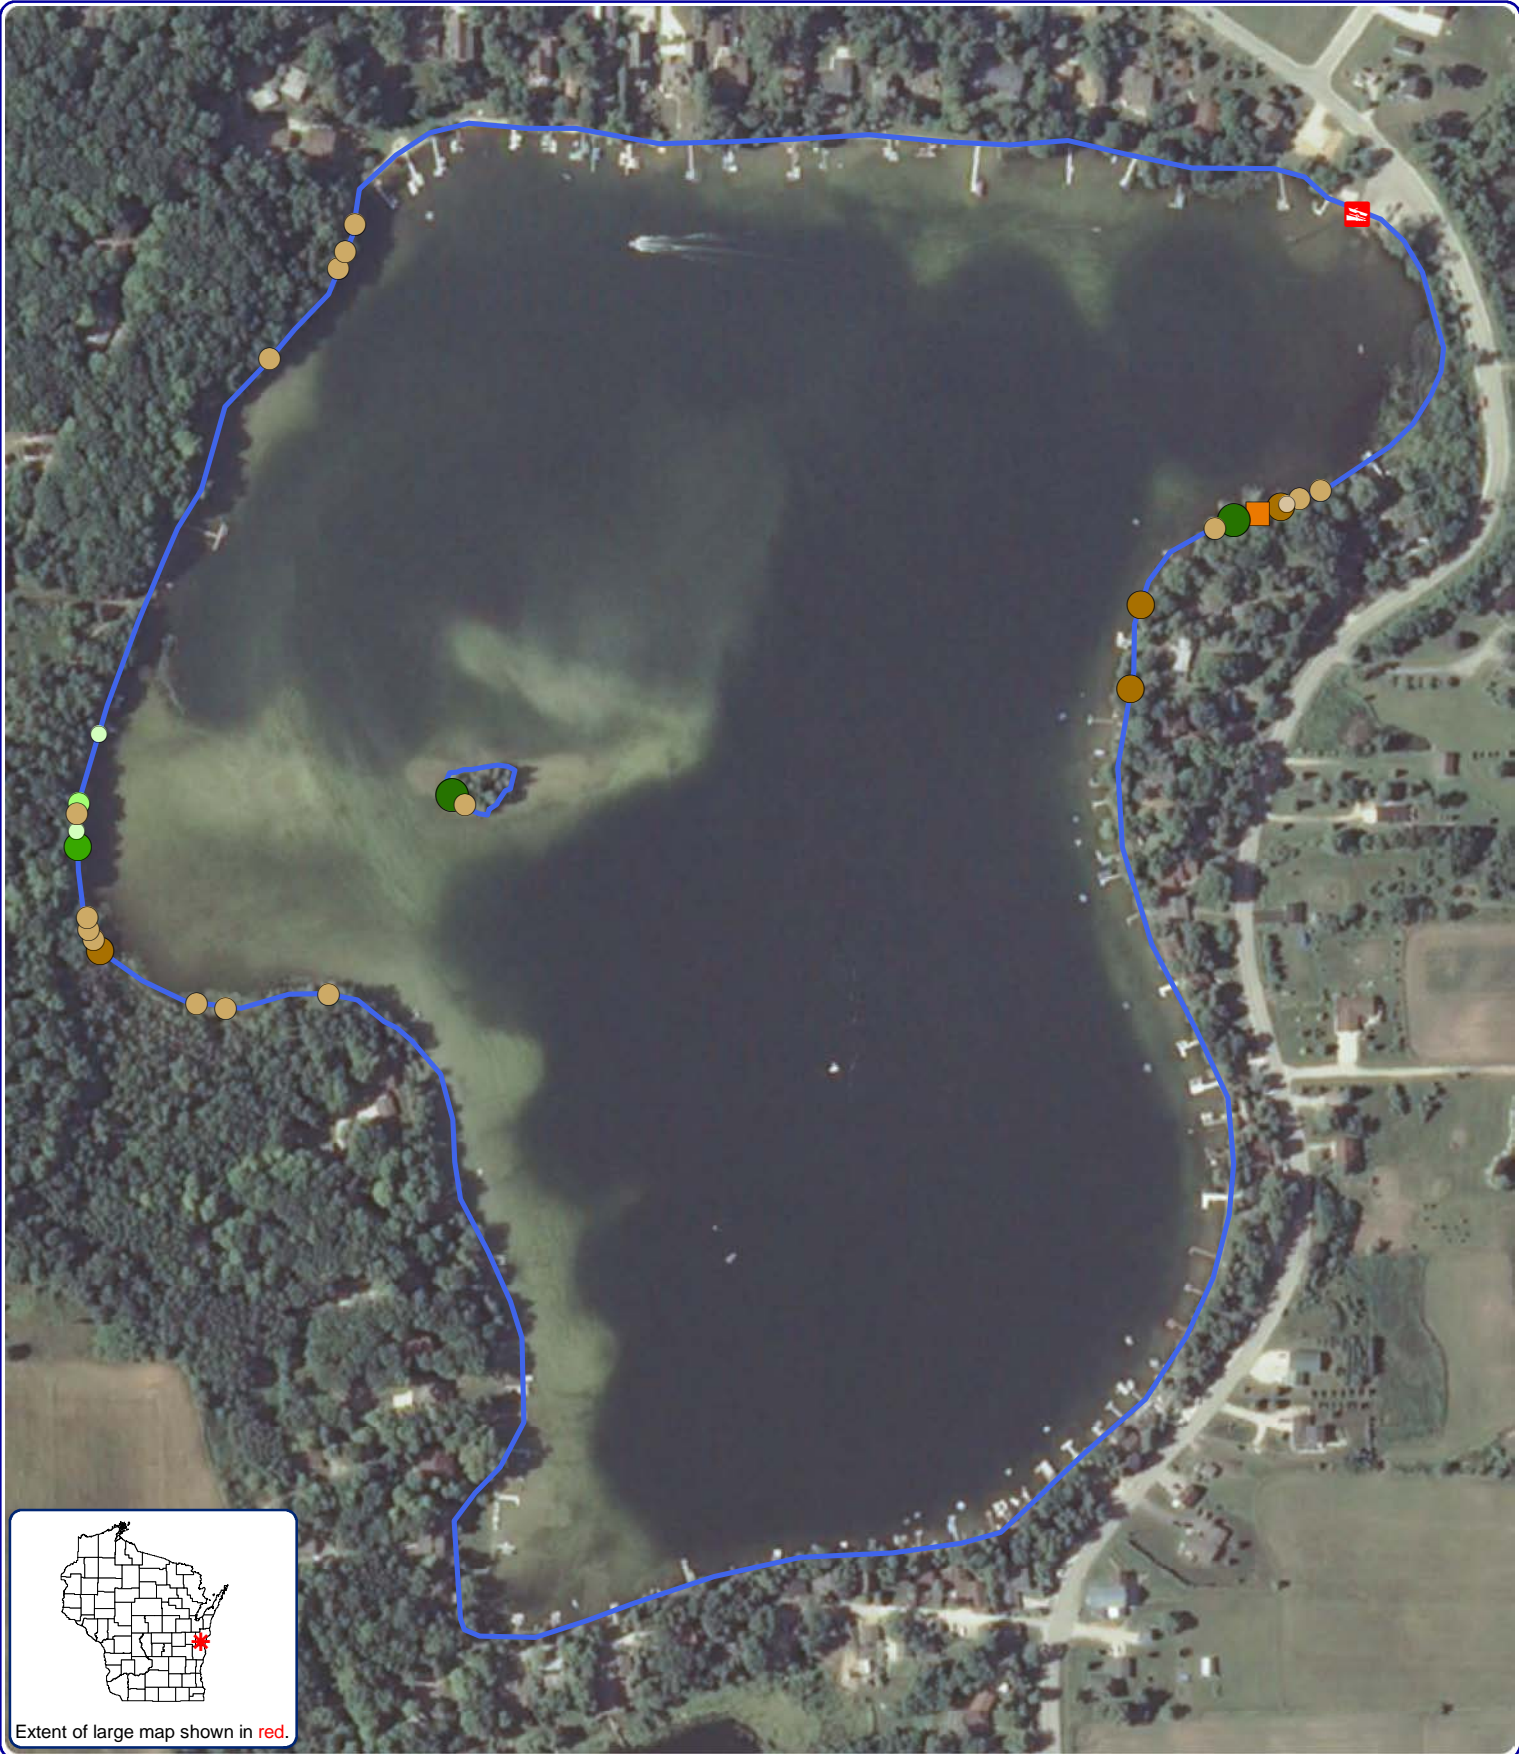

Legend

-  Pigeon Lake ~86 Acres
WDNR Definition
-  Public Access
-  Point-Intercept Location

Map 1
 Pigeon Lake
 Manitowoc County
**Project Location &
 Lake Boundaries**

Onterra LLC
 Lake Management Planning
 815 Prosper Road
 De Pere, WI 54115
 920.338.8860
 www.onterra-eco.com

Sources:
 Hydro: WDNR
 Orthophotography: NAIP, 2008
 Watershed: WDNR & Onterra
 Land Cover: NLCD 2006
Map date: March 17, 2014
 Filename: Map2_Pigeon_Watershed.mxd

- Legend**
-  Forest
 -  Wetland
 -  Direct Watershed Boundary
 -  Forested Wetlands
 -  Row Crop Agriculture
 -  East Sub-Basin Watershed Boundary
 -  Pasture/Grass
 -  Rural Residential
 -  Rural Open Space
 -  Open Water

Map 2
Pigeon Lake
 Manitowoc County, Wisconsin
Watershed and
Land Cover Types

Onterra LLC
 Lake Management Planning
 815 Prosper Rd
 De Pere, WI 54115
 920.338.8860
 www.onterra-eco.com

Sources:
 Orthophotography: NAIP, 2008
 Shoreline Assessment: Onterra, 2013
 Map date: November 26, 2013
 Filename: Map3_Pigeon_ShorelineCondition_2013.mxd

Legend

- Natural/Undeveloped
- Developed-Natural
- Developed-Semi-Natural
- Developed-Unnatural
- Urbanized
- Seawall
- Masonry/Wood
- Rip-Rap

Map 3
 Pigeon Lake
 Manitowoc County, Wisconsin
**Shoreland
 Condition**