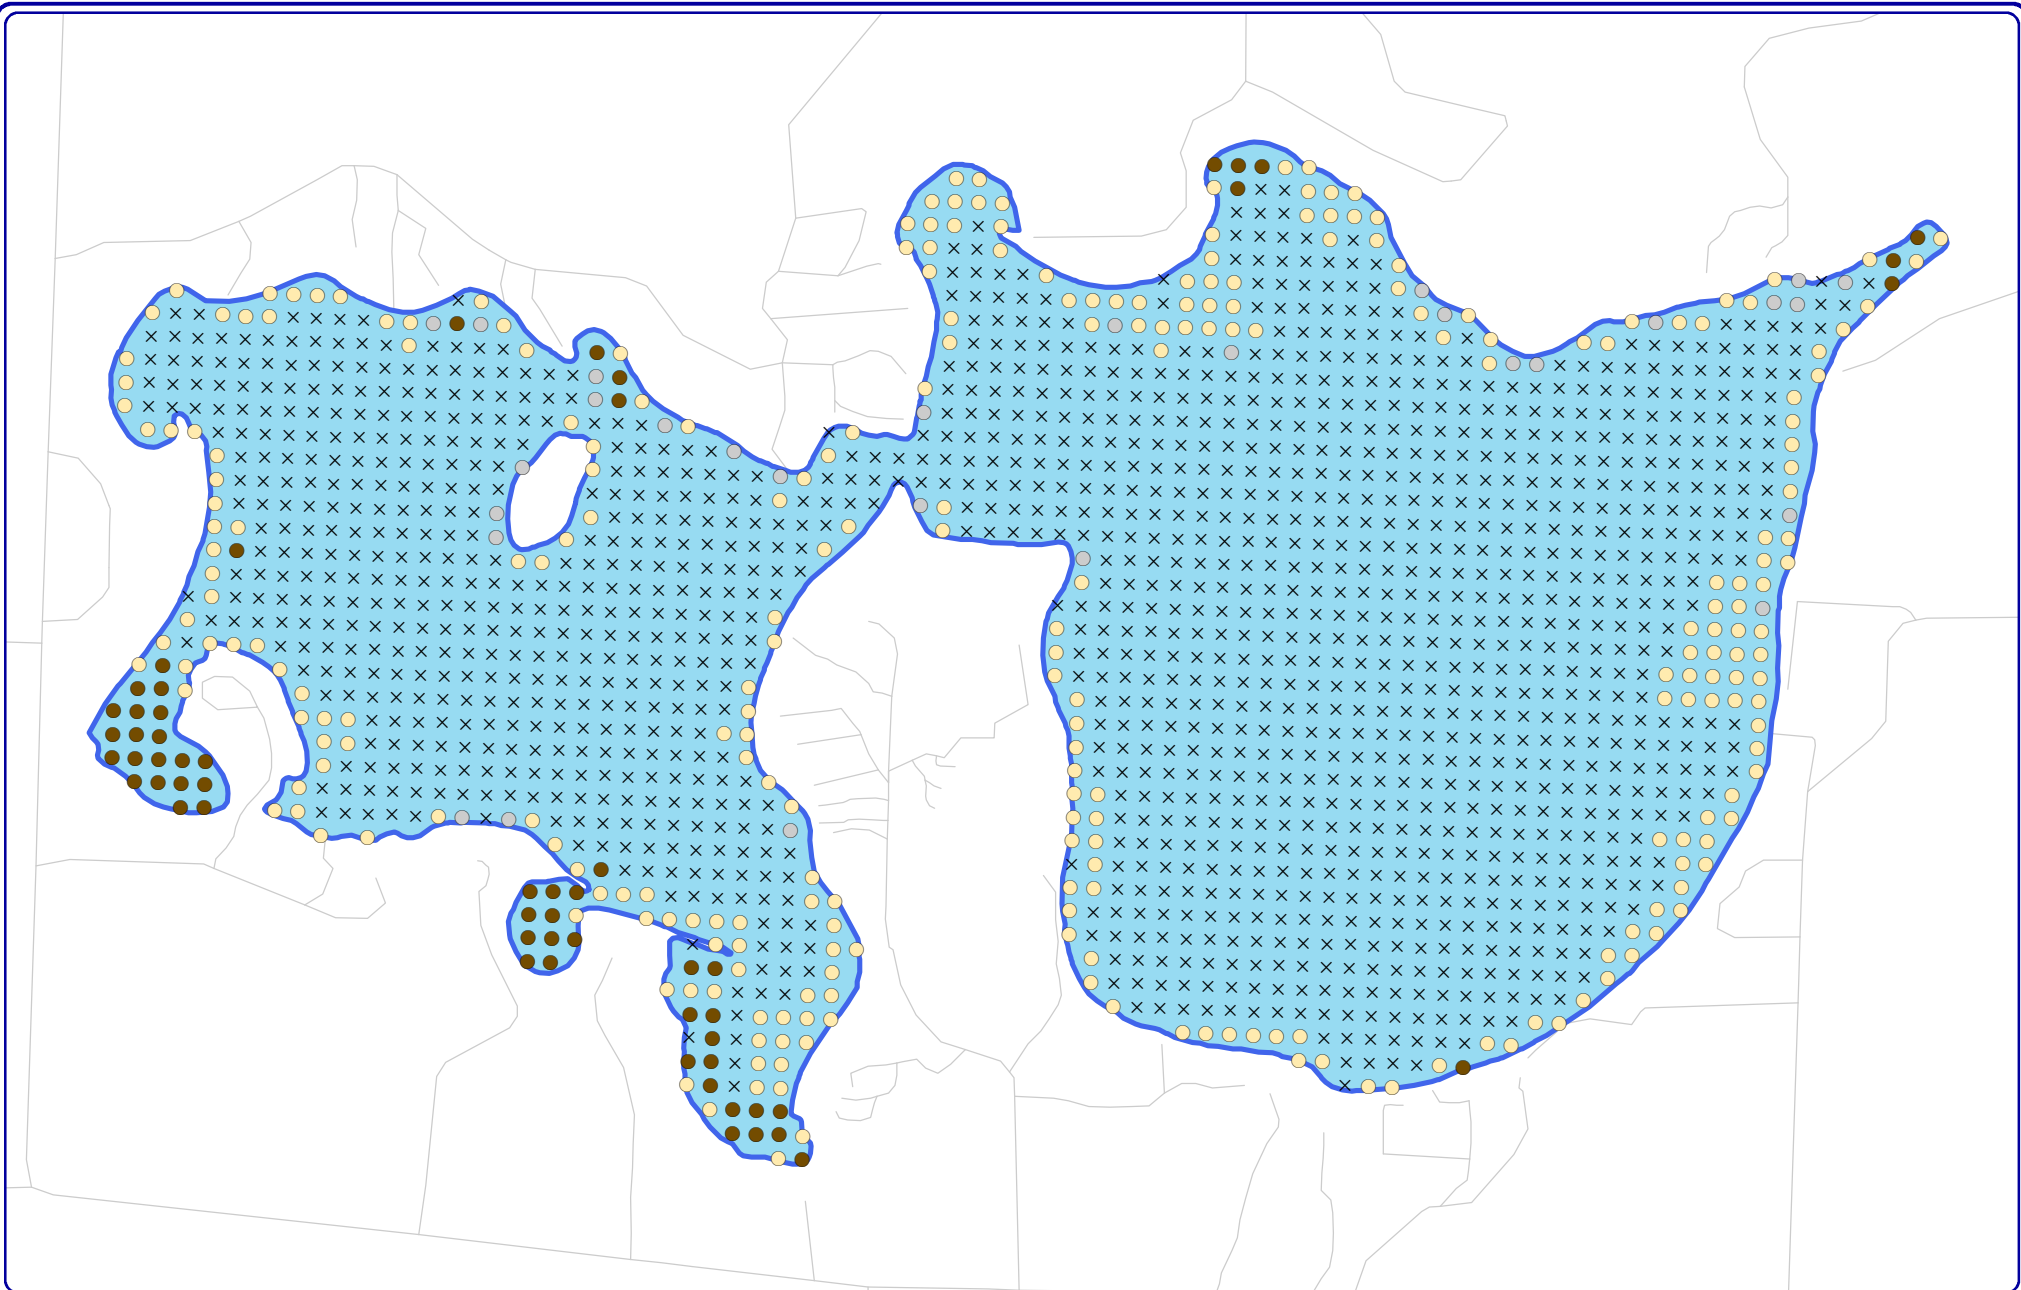

Project Location in Wisconsin

Legend

-  Two Sisters Lake ~ 719 Acres
WDNR Definition
-  Point-Intercept Survey Location
41-meter spacing, 1,734 total points
-  Water Quality Sampling Location
-  Public Access

Legend

Small Plant Communities

- Emergent
- Floating-leaf
- Mixed Floating-leaf & Emergent

Large Plant Communities

- Emergent
- Floating-leaf
- Mixed Floating-leaf & Emergent

Map 4

Two Sisters Lake
 Oneida County, Wisconsin
Aquatic Plant Communities

Filename: Map5_TwoSisters_Sed.mxd

Project Location in Wisconsin

Legend

- Rock
- Muck
- Sand
- × Too deep / Undetermined

Map 5
Two Sisters Lake
 Oneida County, Wisconsin
Sediment Types at
Point-Intercept Locations

Filename: Map6_TwoSisters_TRE.mxd

Project Location in Wisconsin

Legend

- Rake fullness = 1
- Rake fullness = 2
- Rake fullness = 3
- × No vegetation

Map 6

Two Sisters Lake
Oneida County, Wisconsin

Point-Intercept Survey
Rake Fullness