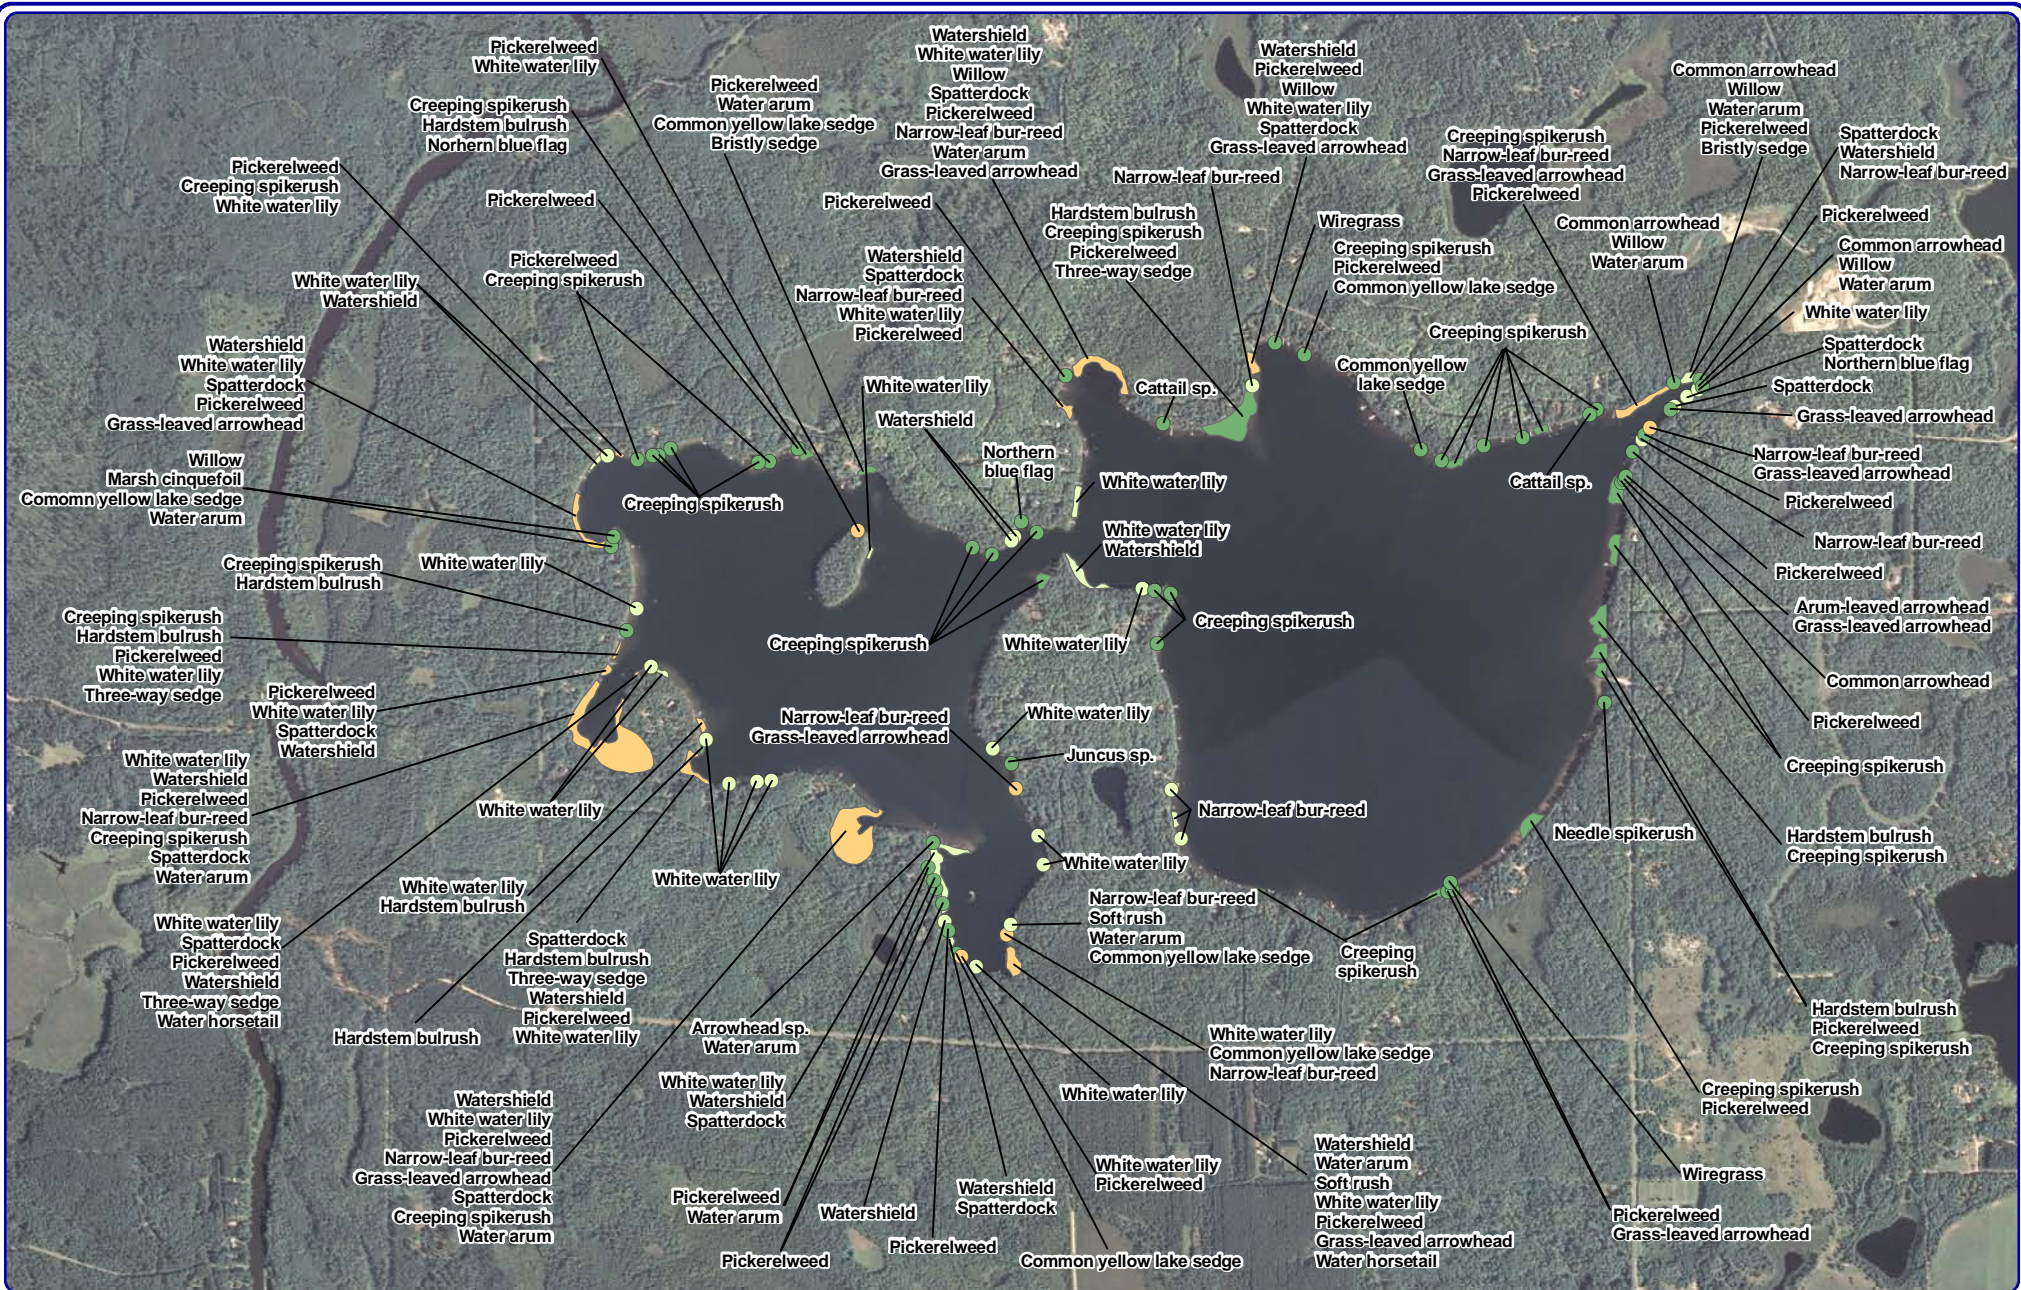

Project Location in Wisconsin

Legend

-  Two Sisters Lake ~ 719 Acres
WDNR Definition
-  Point-Intercept Survey Location
41-meter spacing, 1,734 total points
-  Water Quality Sampling Location
-  Public Access

Map 2
 Two Sisters Lake
 Oneida County, Wisconsin
**Watershed and
 Land Cover Types**

Onterra LLC
 Lake Management Planning
 815 Prosper Rd
 De Pere, WI 54115
 920.338.8860
 www.onterra-eco.com

Sources:
 Orthophotography: NAIP, 2010
 Shoreline Assessment: Onterra, 2011
Map date: June 19, 2012
 Filename: Map3_TwoSisters_SA.mxd

Project Location in Wisconsin

Legend

- Natural/Undeveloped
- Developed-Natural
- Developed-Semi-Natural
- Developed-Unnatural
- Urbanized

Map 3
Two Sisters Lake
 Oneida County, Wisconsin
Shoreline
Condition

Filename: Map5_TwoSisters_Sed.mxd

Project Location in Wisconsin

Legend

- Rock
- Muck
- Sand
- × Too deep / Undetermined

Map 5
Two Sisters Lake
 Oneida County, Wisconsin
Sediment Types at
Point-Intercept Locations