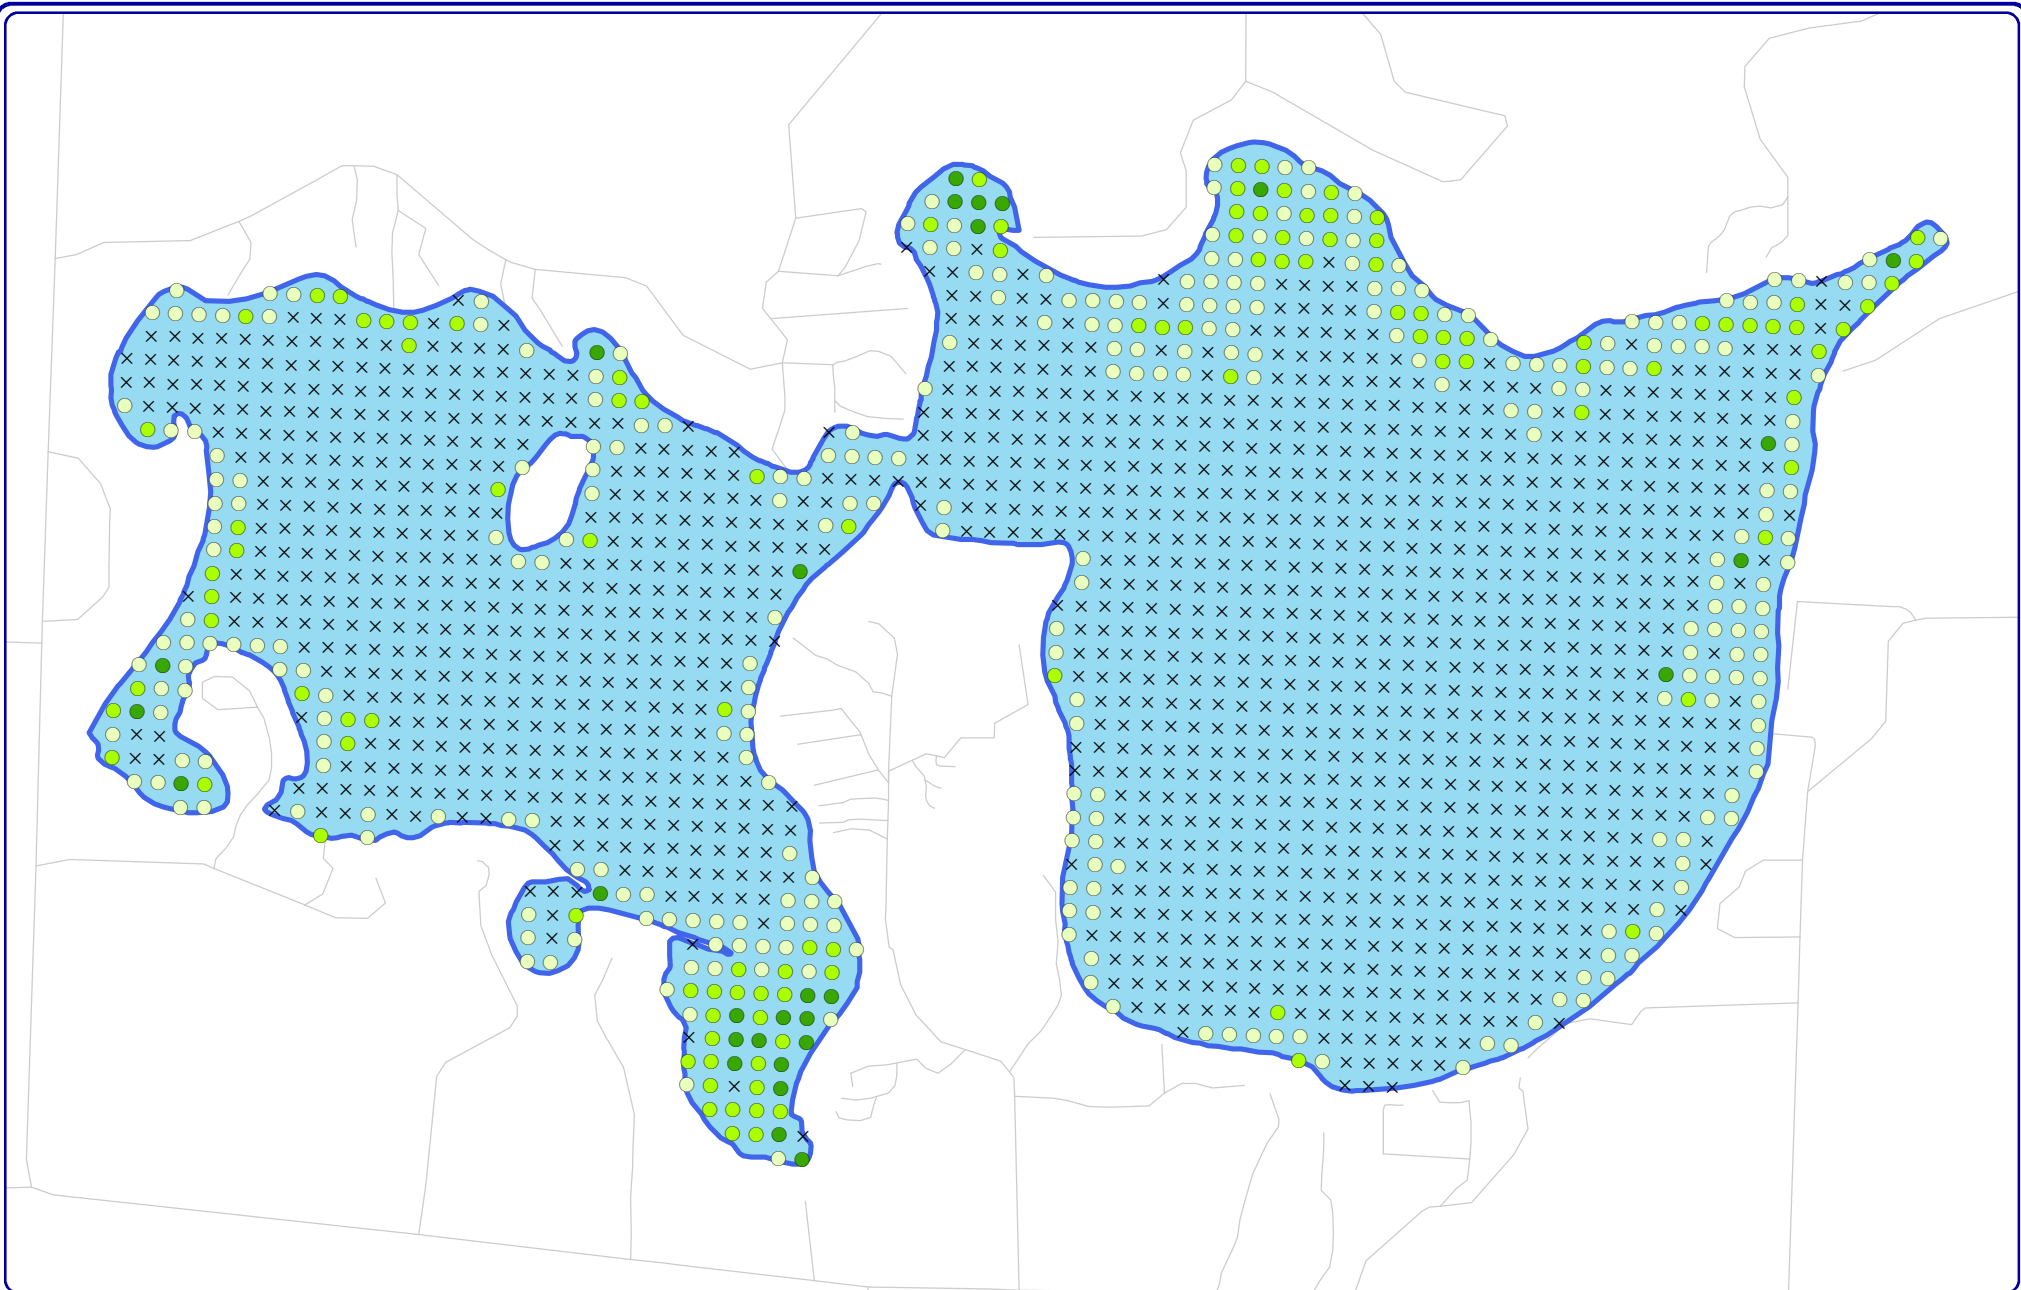

Project Location in Wisconsin

Legend

-  Two Sisters Lake ~ 719 Acres
WDNR Definition
-  Point-Intercept Survey Location
41-meter spacing, 1,734 total points
-  Water Quality Sampling Location
-  Public Access

Project Location in Wisconsin

Legend

- Natural/Undeveloped
- Developed-Natural
- Developed-Semi-Natural
- Developed-Unnatural
- Urbanized

Map 3
Two Sisters Lake
 Oneida County, Wisconsin
Shoreline
Condition

Filename: Map5_TwoSisters_Sed.mxd

Project Location in Wisconsin

Legend

- Rock
- Muck
- Sand
- × Too deep / Undetermined

Map 5
Two Sisters Lake
 Oneida County, Wisconsin
Sediment Types at
Point-Intercept Locations

Filename: Map6_TwoSisters_TRE.mxd

Project Location in Wisconsin

Legend

- Rake fullness = 1
- Rake fullness = 2
- Rake fullness = 3
- × No vegetation

Map 6

Two Sisters Lake
Oneida County, Wisconsin

Point-Intercept Survey
Rake Fullness