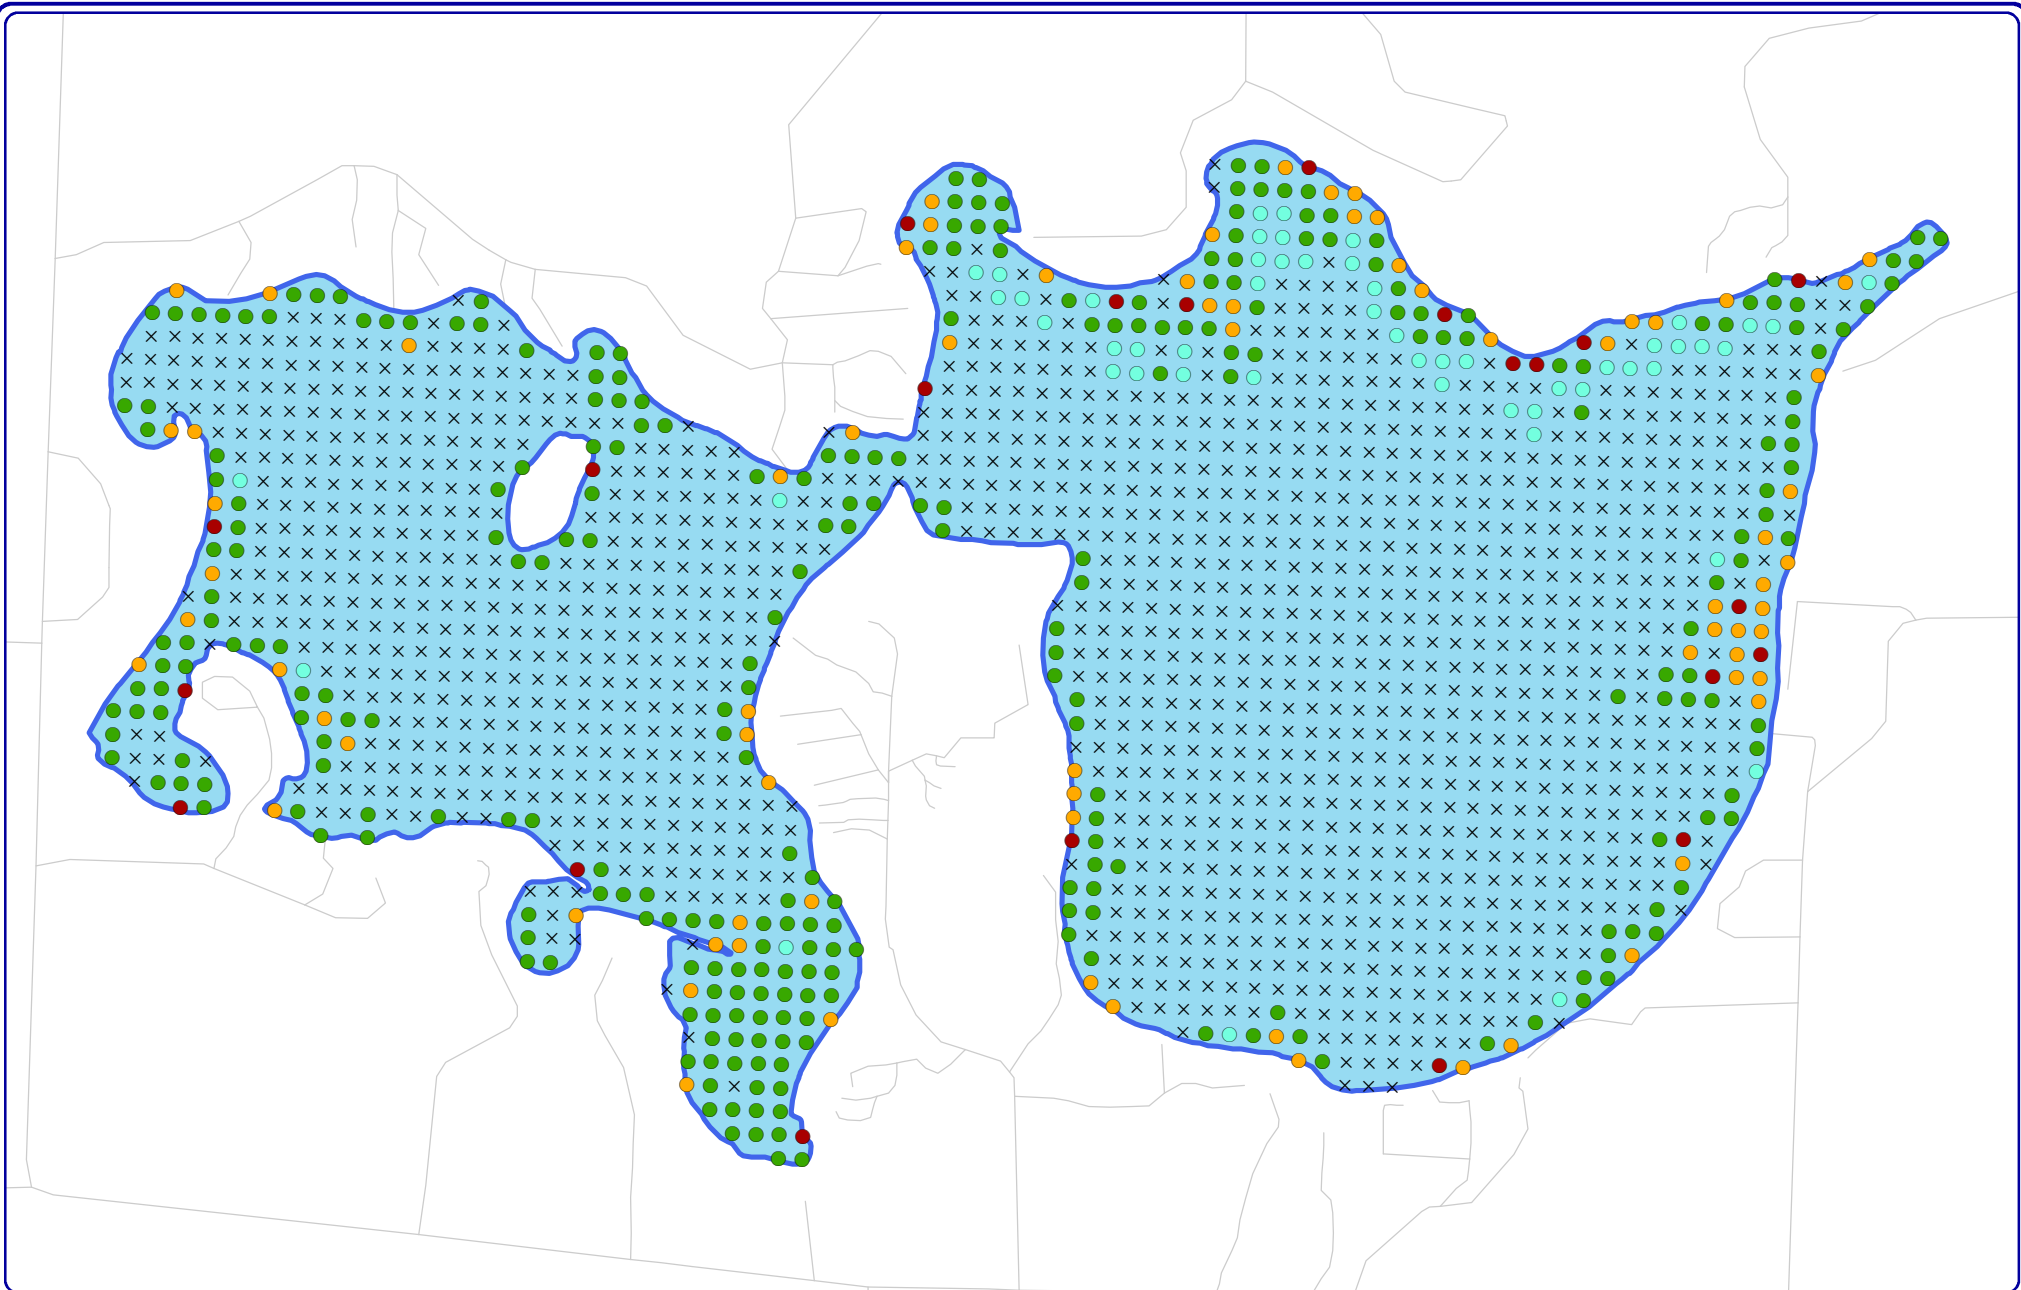

Project Location in Wisconsin

Legend

-  Two Sisters Lake ~ 719 Acres
WDNR Definition
-  Point-Intercept Survey Location
41-meter spacing, 1,734 total points
-  Water Quality Sampling Location
-  Public Access

Filename: Map5_TwoSisters_Sed.mxd

Project Location in Wisconsin

Legend

- Rock
- Muck
- Sand
- × Too deep / Undetermined

Map 5
Two Sisters Lake
 Oneida County, Wisconsin
Sediment Types at
Point-Intercept Locations

Filename: Map6_TwoSisters_TRE.mxd

Project Location in Wisconsin

Legend

- Rake fullness = 1
- Rake fullness = 2
- Rake fullness = 3
- × No vegetation

Map 6

Two Sisters Lake
Oneida County, Wisconsin

Point-Intercept Survey
Rake Fullness

Project Location in Wisconsin

Legend

- Isoetid Species
- Elodeid Species
- Both Elodeid and Isoetid Species
- Characean Species
- × No vegetation

Map 7
Two Sisters Lake
 Oneida County, Wisconsin
Plant Species at
Point-Intercept Locations