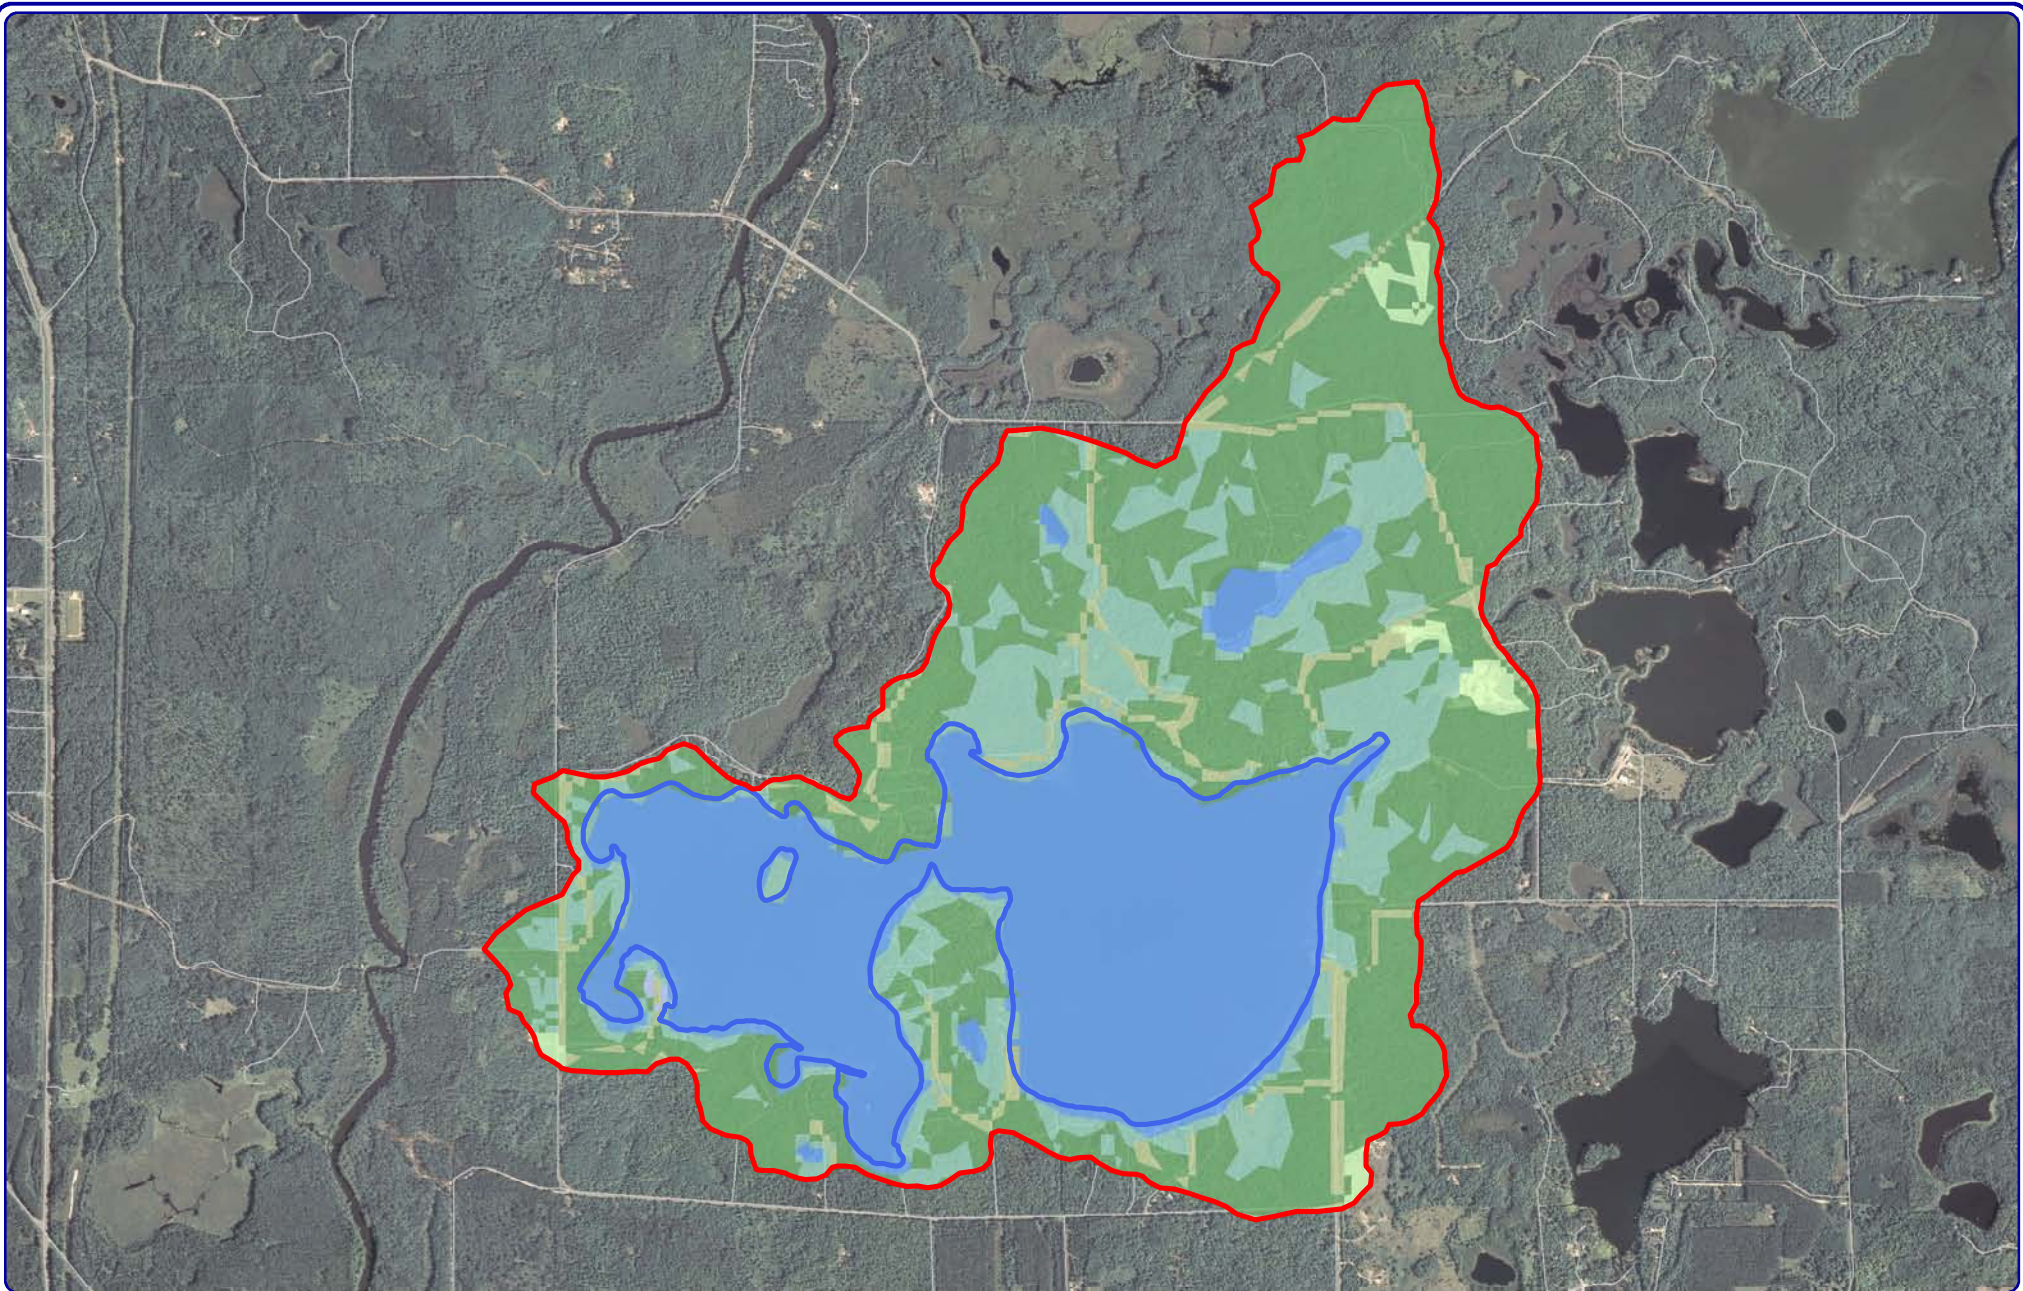

Onterra LLC
Lake Management Planning
815 Prosper Rd.
De Pere, WI 54115
920.338.8860
www.onterra-eco.com

Sources:
Roads and Hydro: WDNR
Map Date: June 1, 2012
Filename: Map1_TwoSisters_Location.mxd

1. **Legend**

Forest	Rural Open Space	Wetland
Forested Wetlands	Rural Residential	Row Crop Agriculture
Pasture/Grass	Open Water	Watershed Boundary

Map 2
Two Sisters Lake
Oneida County, Wisconsin
**Watershed and
Land Cover Types**