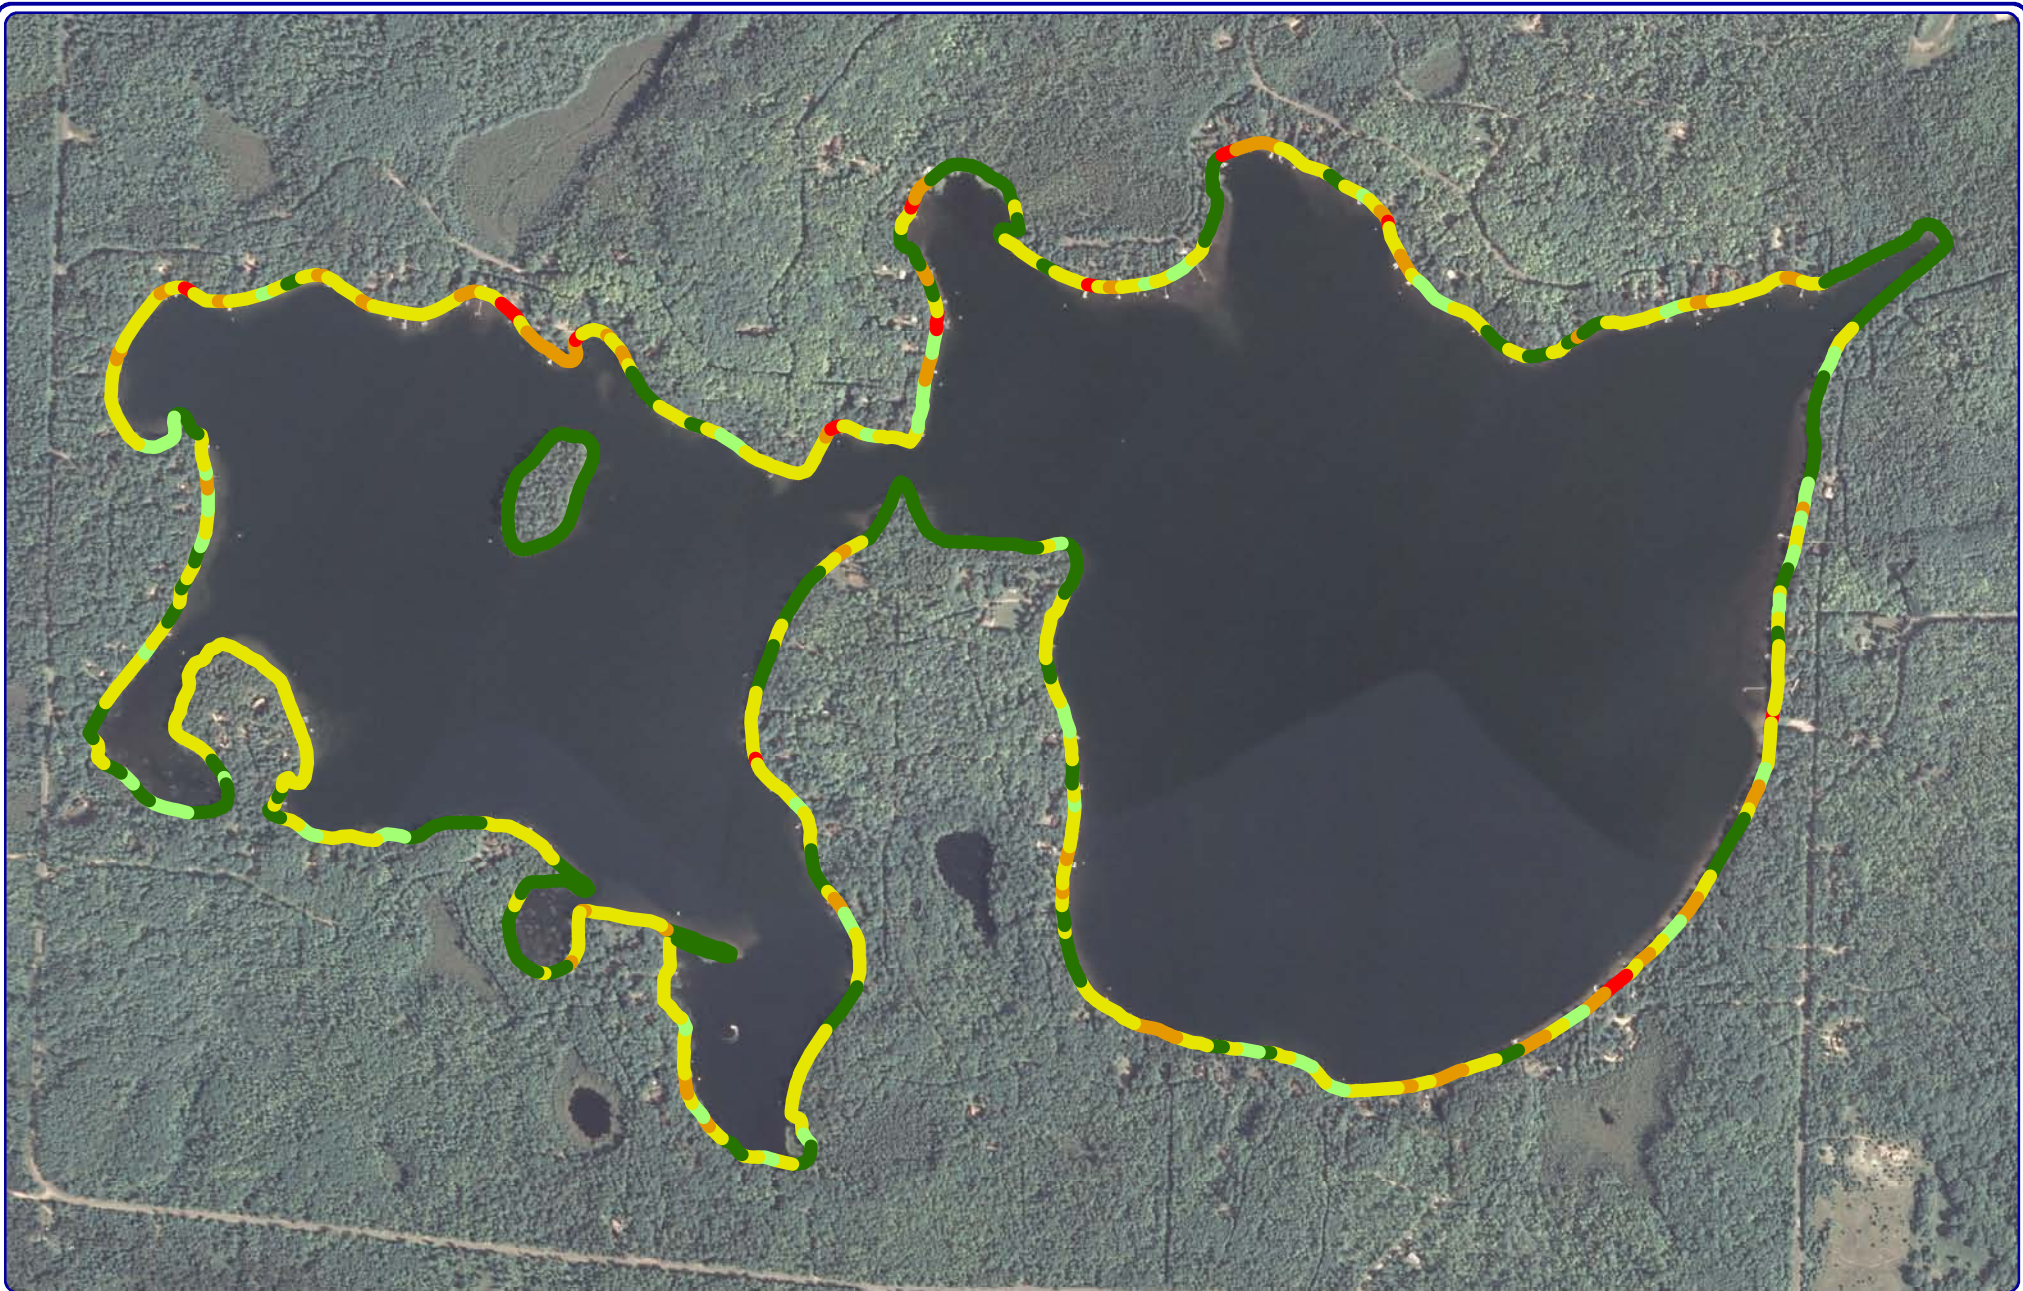

Onterra LLC
Lake Management Planning
815 Prosper Rd
De Pere, WI 54115
920.338.8860
www.onterra-eco.com

Sources:
Orthophotography: NAIP, 2010
Shoreline Assessment: Onterra, 2011
Map date: June 19, 2012
Filename: Map3_TwoSisters_SA.mxd

Legend

- Natural/Undeveloped
- Developed-Natural
- Developed-Semi-Natural
- Developed-Unnatural
- Urbanized

Map 3
Two Sisters Lake
Oneida County, Wisconsin
Shoreline
Condition