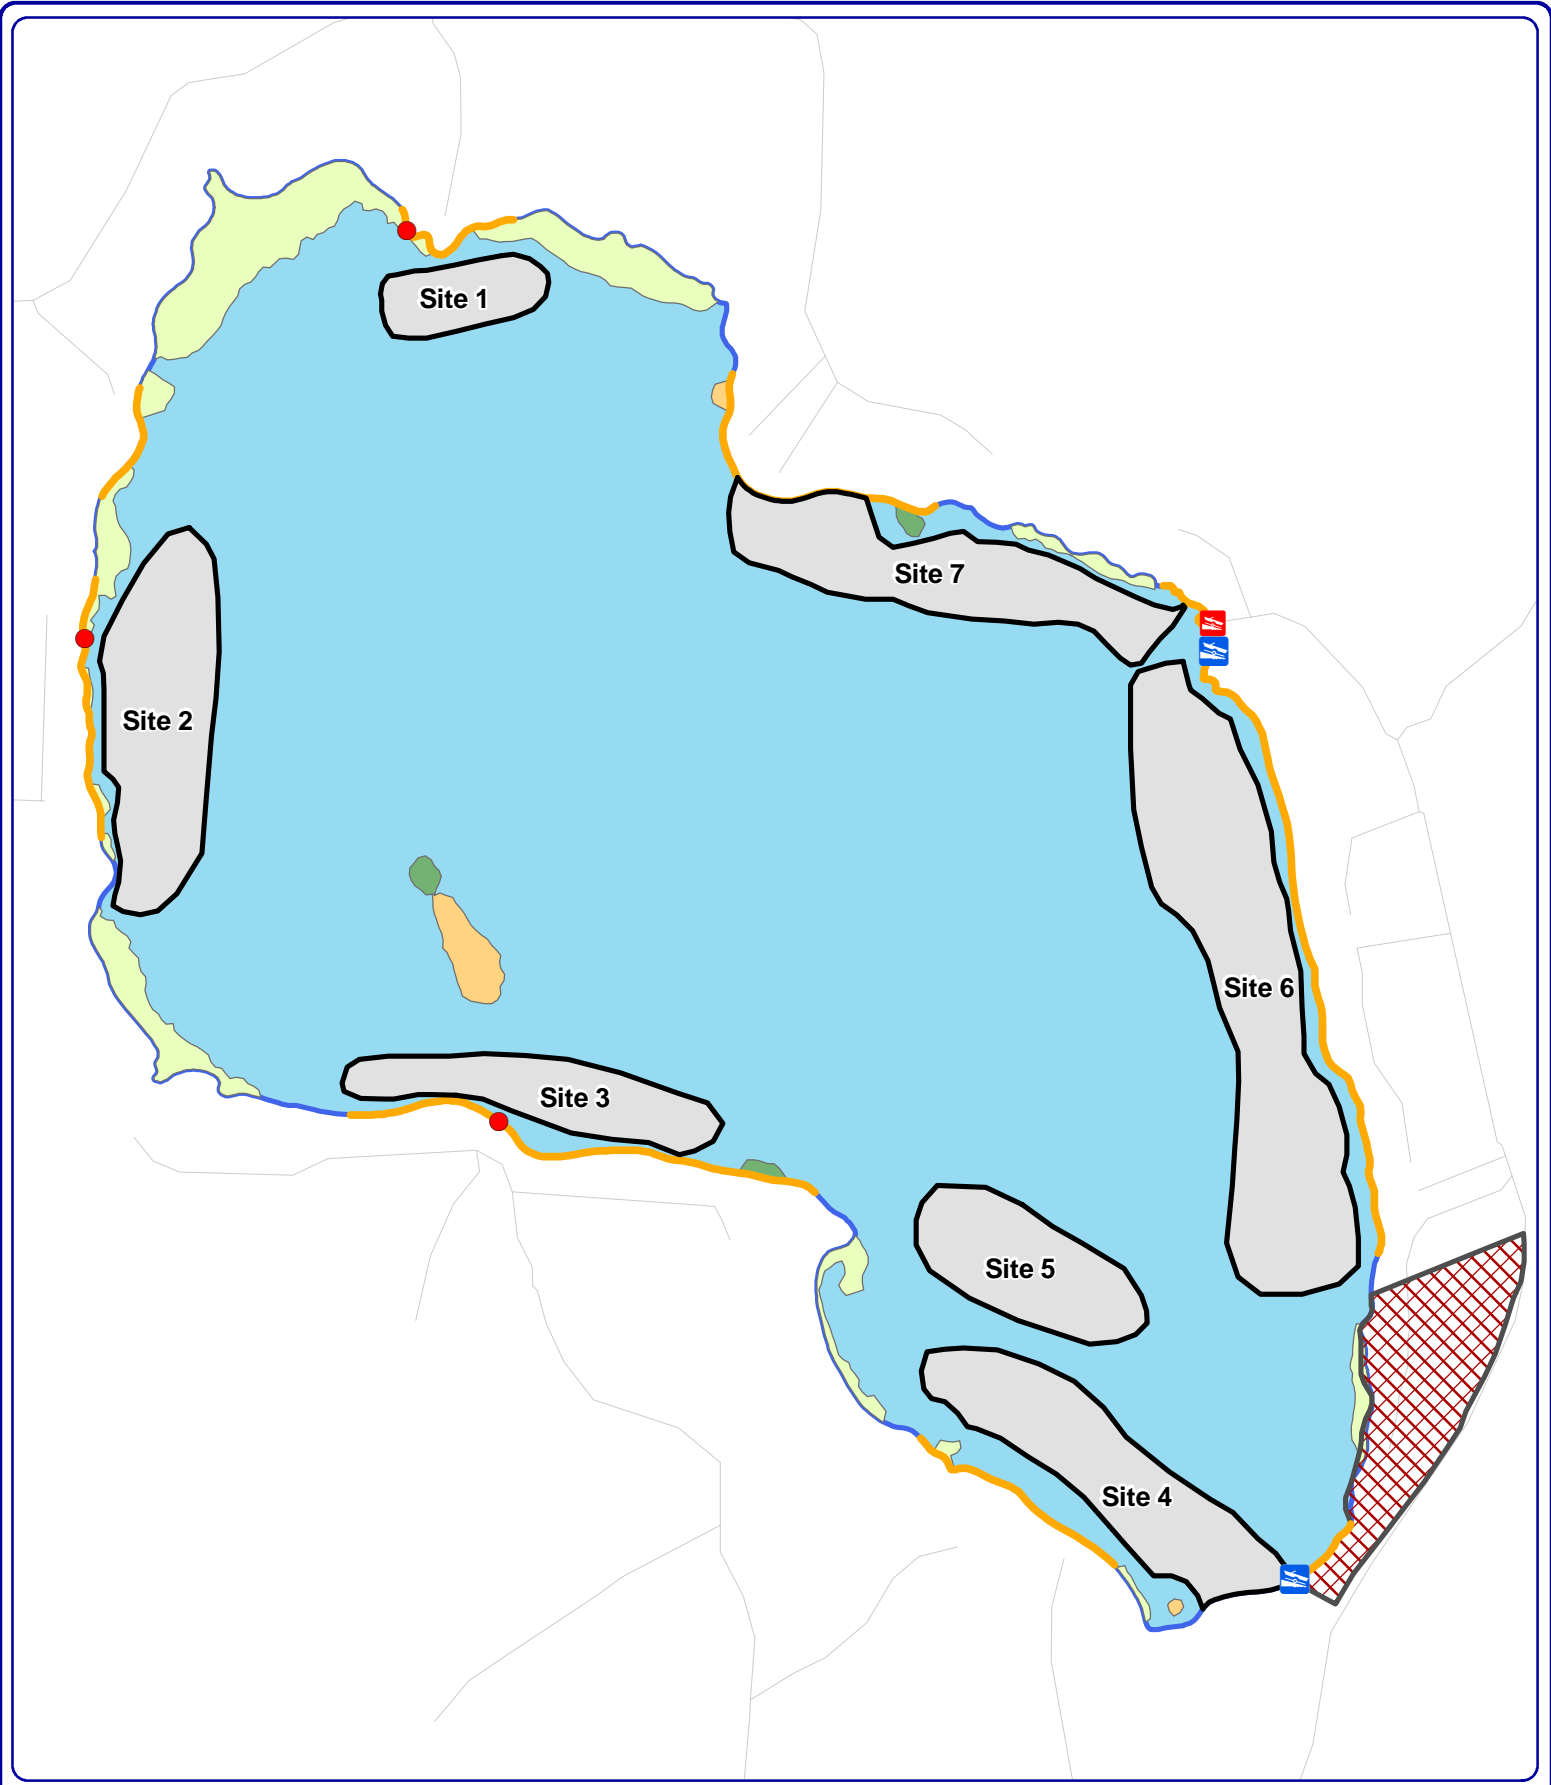

Onterra LLC
Lake Management Planning
815 Prosper Road
De Pere, WI 54115
920.338.8860
www.onterra-eco.com

Sources:
Harvest Data: Rollingsstone Lake District
Orthophotography: NAIP, 2010
Aquatic Plants: Onterra, 2009
Map Date: June 1, 2012
Filename: Map5_Rollingsstone_HarvestAreas.mxd

Legend

- Emergent Plant Community
- Floating-leaf Plant Community
- Mixed Floating-leaf and Emergent Community
- Public Land
- Public Access and Harvester Parking
- Harvest Area
- Developed Shoreline
- **Harvesting Off-loading Sites**
- Currently Used
- Past Site

Map 5
Rollingsstone Lake
Langlade County, Wisconsin
Mechanical
Harvesting Areas