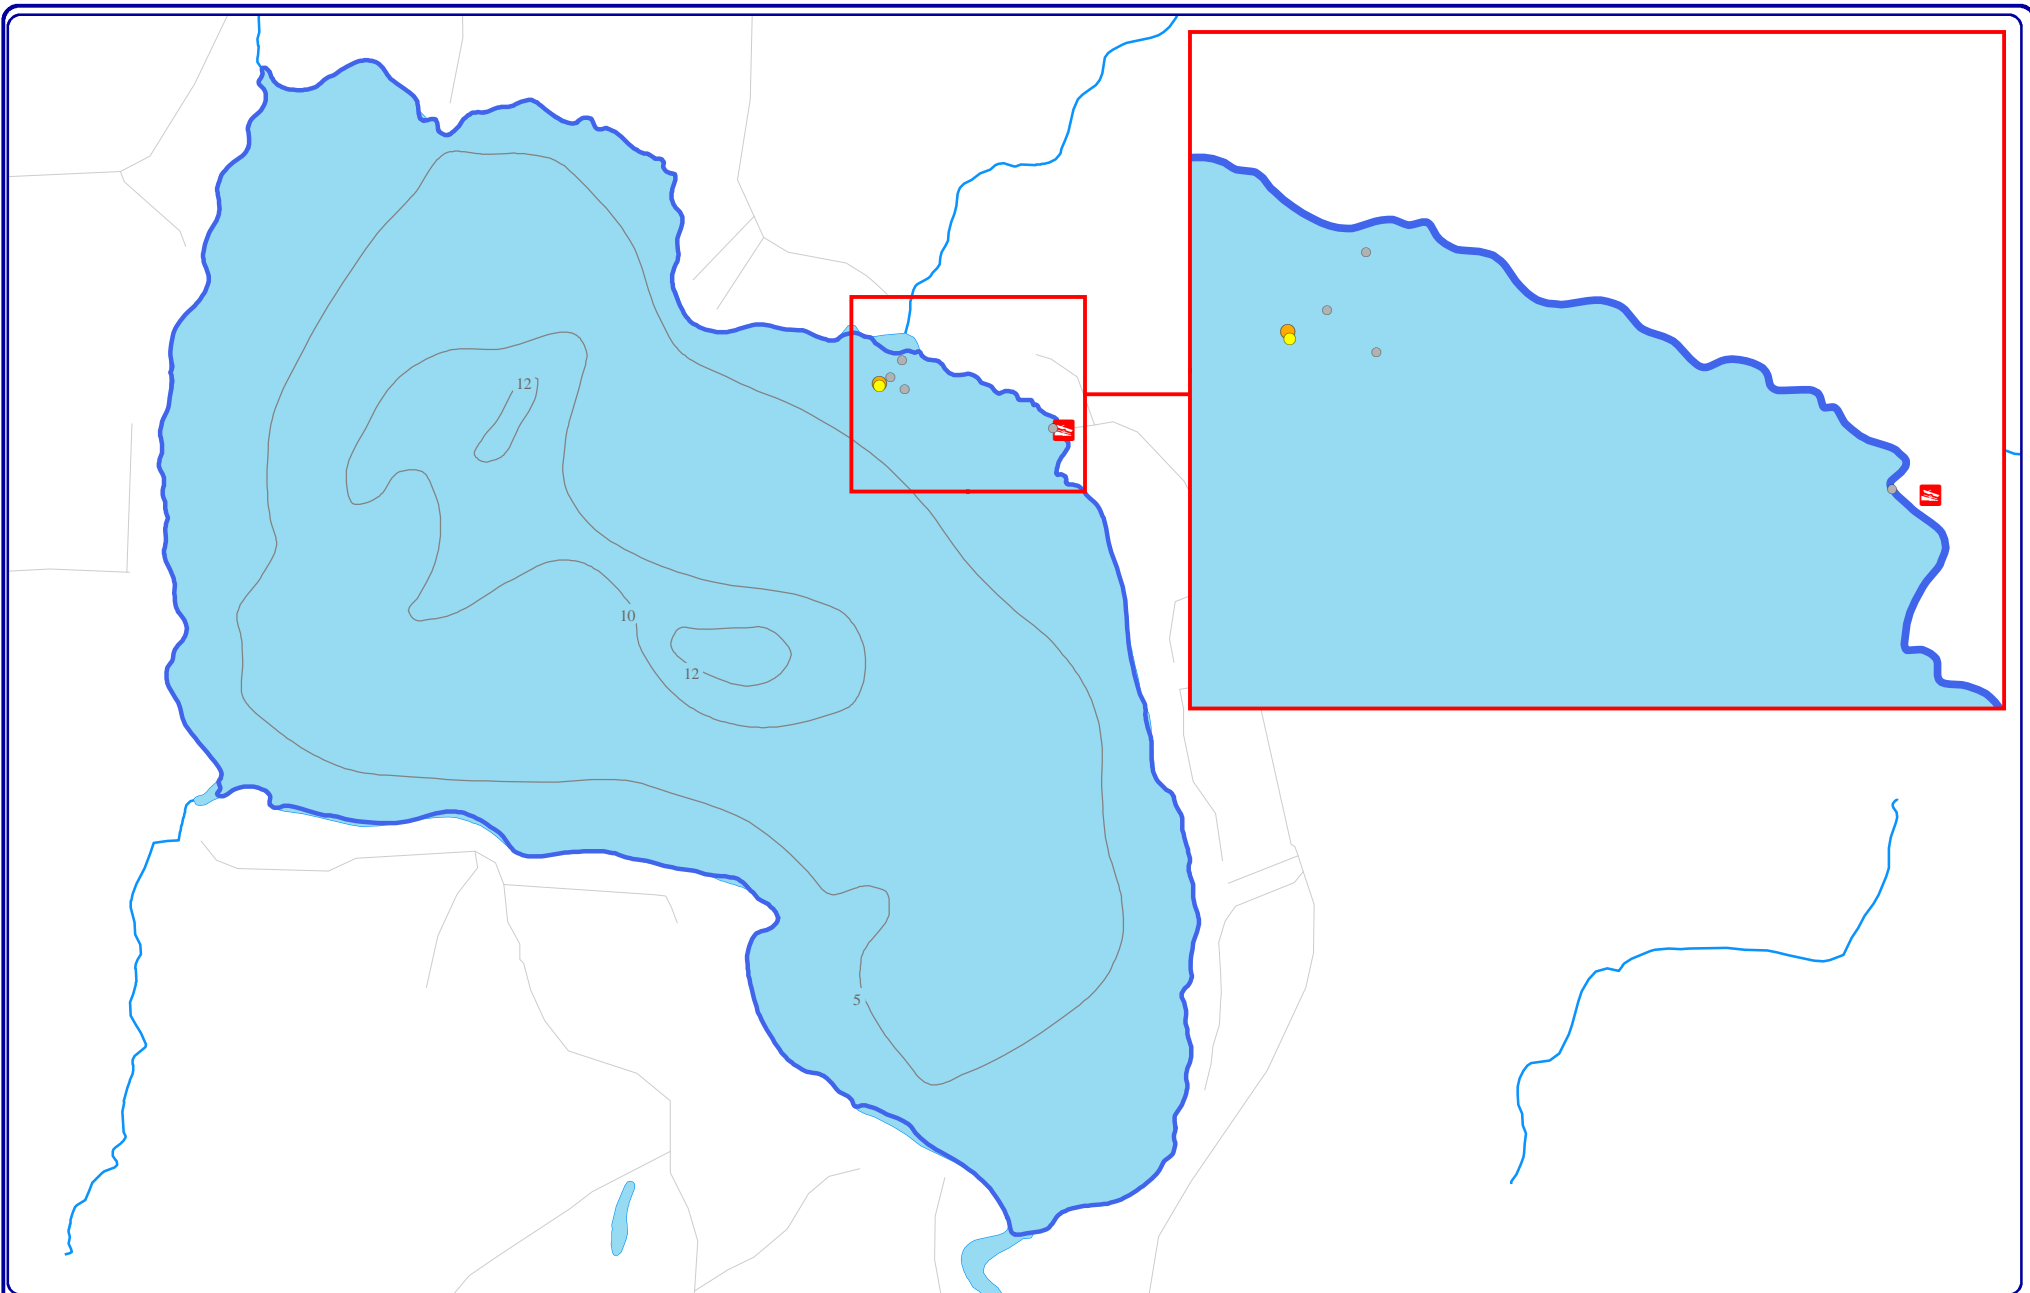

Onterra LLC
 Lake Management Planning
 815 Prosper Rd
 De Pere, WI 54115
 920.338.8860
 www.onterra-eco.com

Sources:
 Roads & Hydro: WDNR
 Map date: June 29, 2010

Project Location in Wisconsin

Legend

- Point-intercept Sample Location
82-meter spacing, 409 total points
- ⊕ Water Quality Sampling Location
- Ⓜ Public Access
- Rollingsstone Lake ~ 682 acres

-  Watershed Boundary
-  Public Boat Landing

Map 2
 Rolling Stone Lake
 Langlade County, Wisconsin
**Watershed and
 Land Cover Types**

Onterra LLC
 Lake Management Planning
 815 Prosper Rd
 De Pere, WI 54115
 920.338.8860
 www.onterra-eco.com

Sources:
 Roads & Hydro: WDNR
 Orthophotography: NAIP 2005
 Aquatic Plant Survey: Onterra, 2009
 Map date: June 29, 2010

Project Location in Wisconsin

Small Plant Communities

- Emergent
- Floating-leaf
- Mixed Floating-leaf & Emergent

Legend

Large Plant Communities

- Emergent
- Floating-leaf
- Mixed Floating-leaf & Emergent

Map 3
Rollingsstone Lake
 Langlade County, Wisconsin

Aquatic Plant Communities

Onterra LLC
 Lake Management Planning
 815 Prosper Rd
 De Pere, WI 54115
 920.338.8860
 www.onterra-eco.com