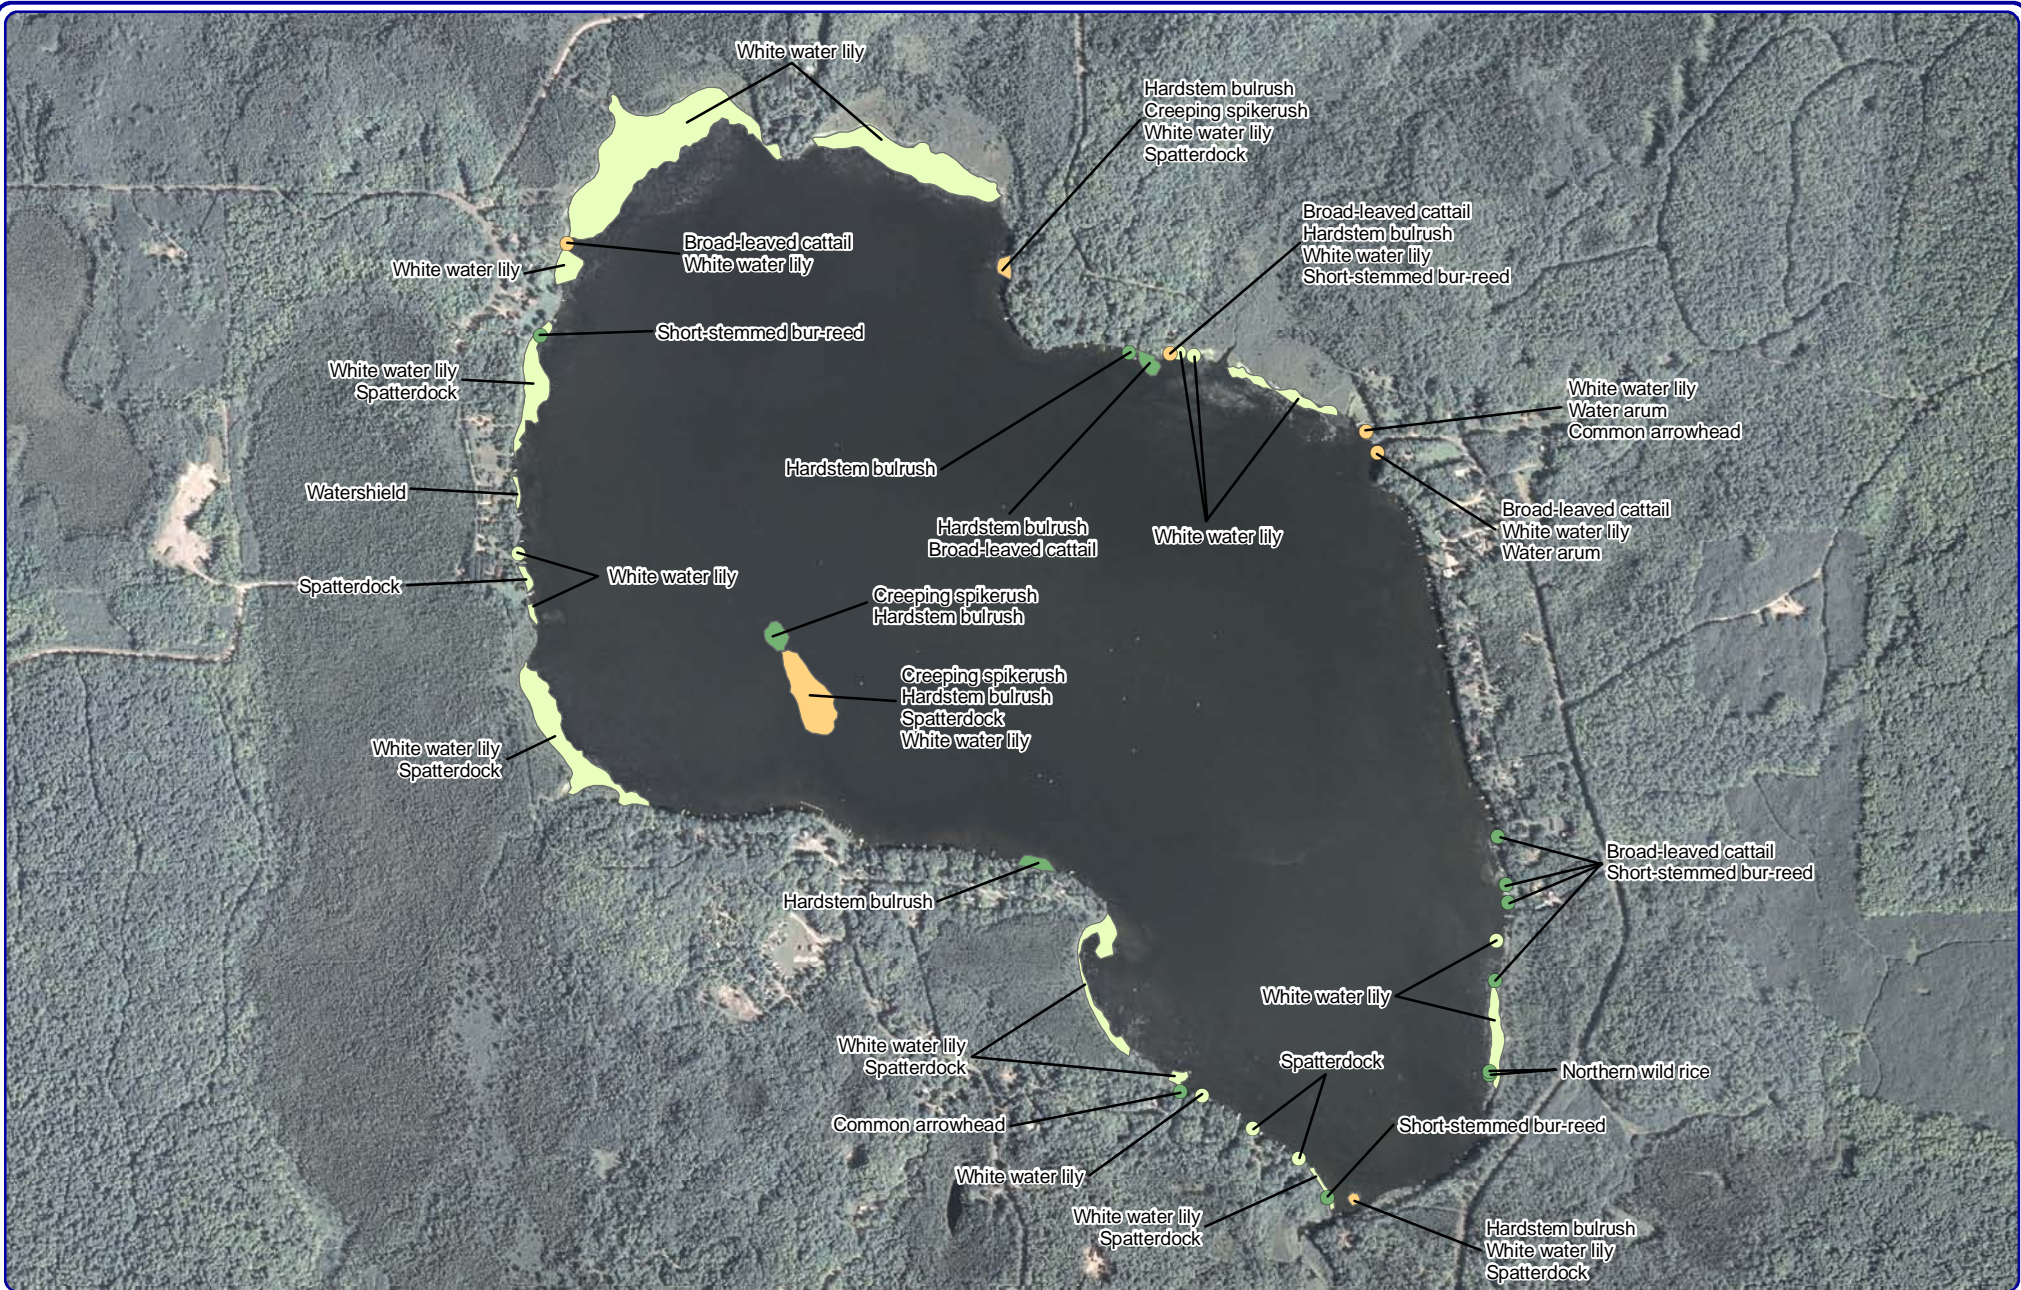

Onterra LLC
 Lake Management Planning
 815 Prosper Rd
 De Pere, WI 54115
 920.338.8860
 www.onterra-eco.com

Sources:
 Roads & Hydro: WDNR
 Map date: June 29, 2010

Project Location in Wisconsin

Legend

- Point-intercept Sample Location
82-meter spacing, 409 total points
- ⊕ Water Quality Sampling Location
- Ⓜ Public Access
- Rollingsstone Lake ~ 682 acres

Sources:
 Watershed: WDNR & Onterra
 Landcover: WISCLAND
 Roads and Hydro: WDNR
 Orthophotography: NAIP, 2010
 Map Date: July 12, 2010

Legend

Land Cover Types

-  Forest
-  Pasture/Grass
-  Wetland
-  Open Water

-  Watershed Boundary
-  Public Boat Landing

Map 2
 Rolling Stone Lake
 Langlade County, Wisconsin
**Watershed and
 Land Cover Types**

Onterra LLC
 Lake Management Planning
 815 Prosper Rd
 De Pere, WI 54115
 920.338.8860
 www.onterra-eco.com

Legend

- Emergent Plant Community
- Floating-leaf Plant Community
- Mixed Floating-leaf and Emergent Community
- Public Land
- Public Access and Harvester Parking
- Harvest Area
- Developed Shoreline
- Harvesting Off-loading Sites**
- Currently Used
- Past Site