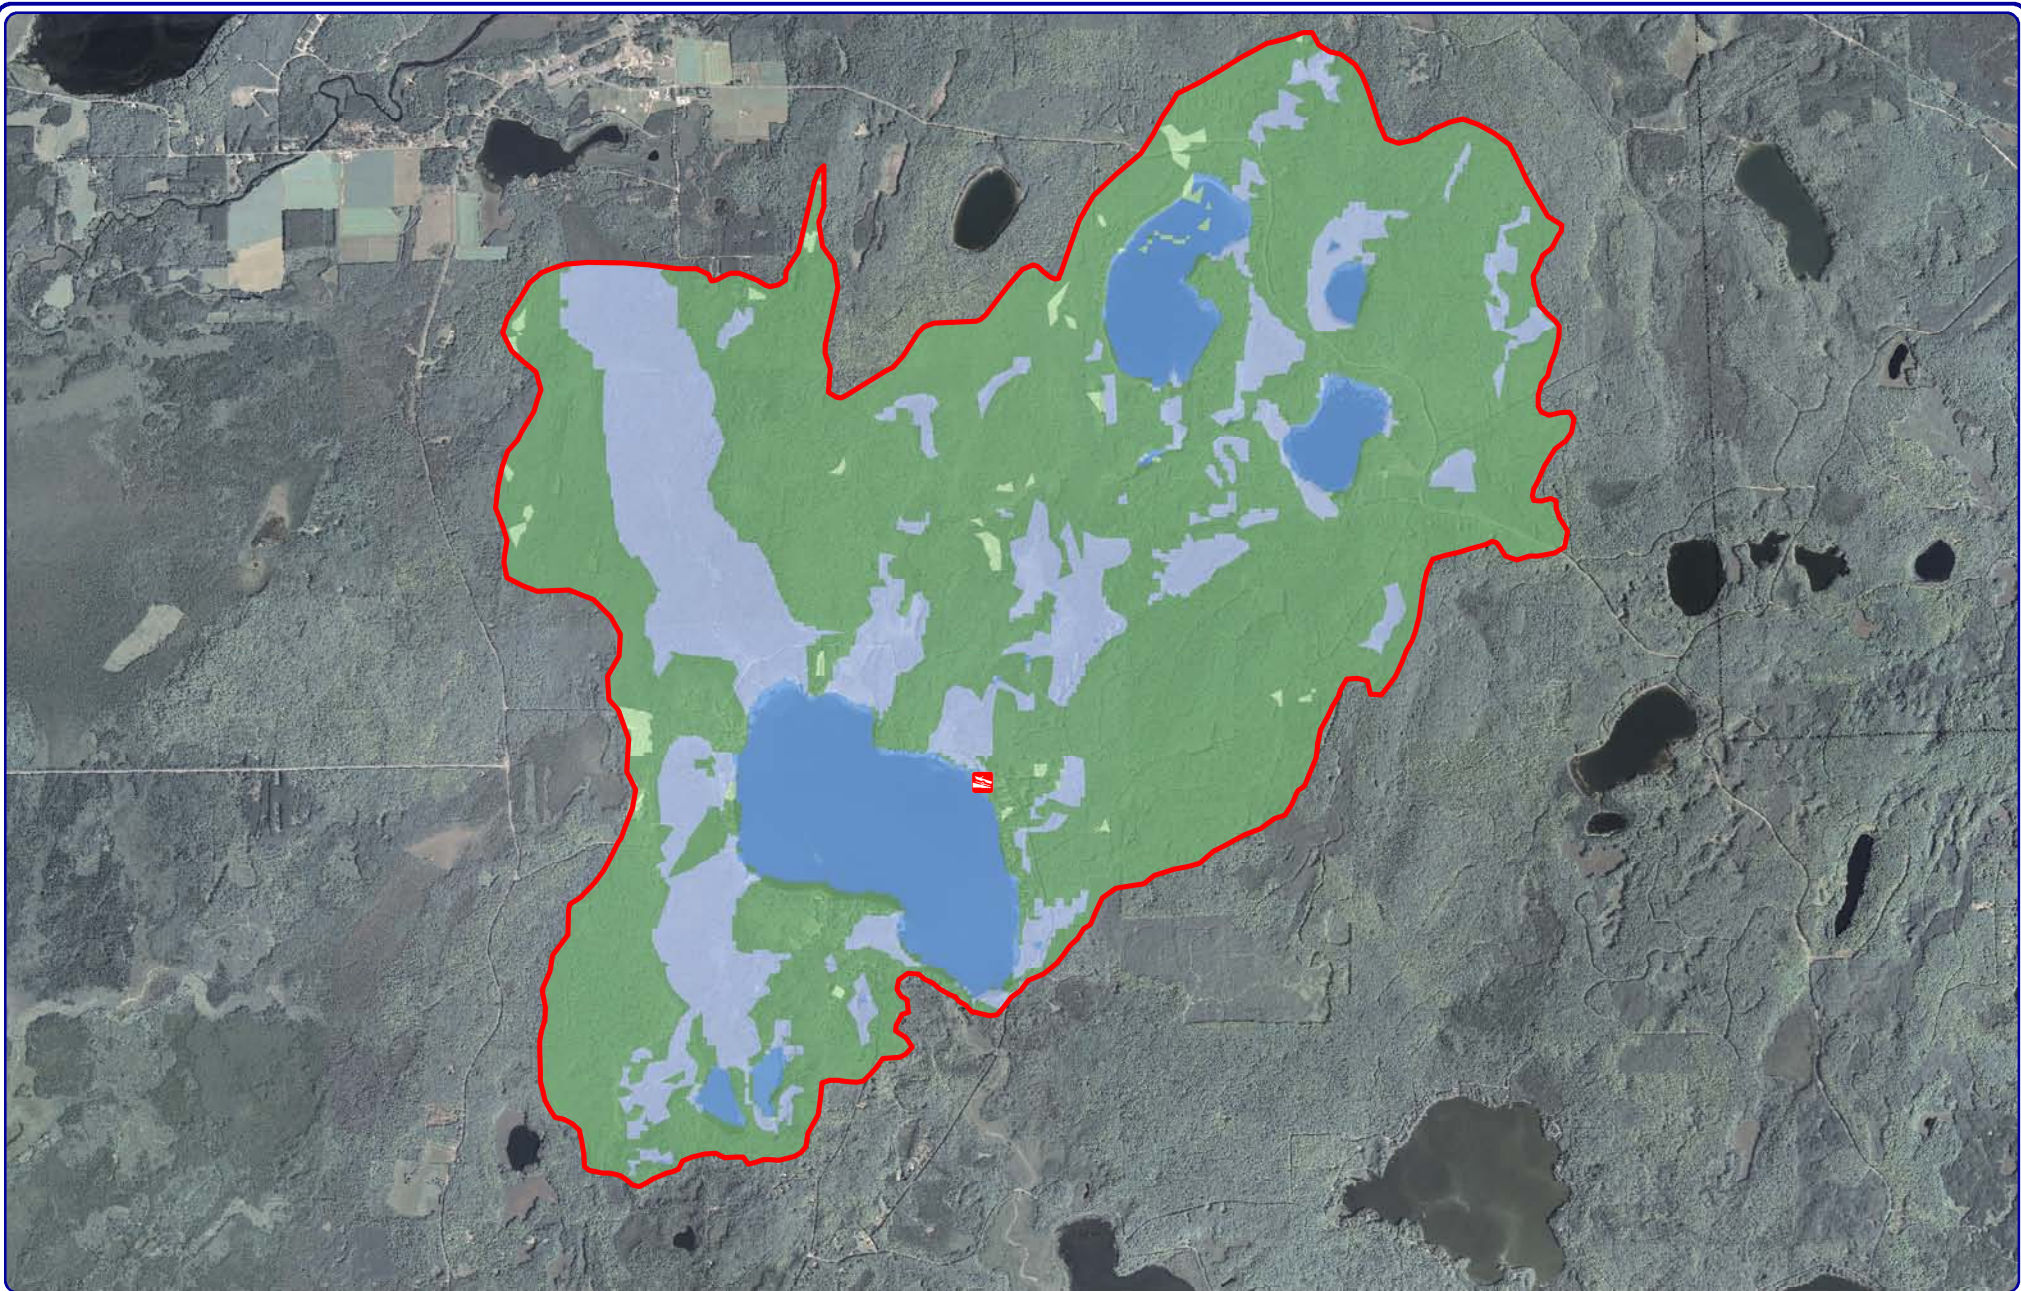

Onterra LLC
 Lake Management Planning
 815 Prosper Rd
 De Pere, WI 54115
 920.338.8860
 www.onterra-eco.com

Sources:
 Roads & Hydro: WDNR
 Map date: June 29, 2010

Project Location in Wisconsin

Legend

- Point-intercept Sample Location
82-meter spacing, 409 total points
- ⊕ Water Quality Sampling Location
- Ⓜ Public Access
- Rollingsstone Lake ~ 682 acres

Map 1
 Rollingsstone Lake
 Langlade County, Wisconsin
**Project Location &
 Water Quality Sampling Location**

Onterra LLC
 Lake Management Planning
 815 Prosper Rd
 De Pere, WI 54115
 920.338.8860
 www.onterra-eco.com

-  Watershed Boundary
-  Public Boat Landing

Map 2
 Rolling Stone Lake
 Langlade County, Wisconsin
**Watershed and
 Land Cover Types**

Onterra LLC
 Lake Management Planning
 815 Prosper Rd
 De Pere, WI 54115
 920.338.8860
 www.onterra-eco.com

Legend

- Emergent Plant Community
- Floating-leaf Plant Community
- Mixed Floating-leaf and Emergent Community
- Public Land
- Public Access and Harvester Parking
- Harvest Area
- Developed Shoreline
- Harvesting Off-loading Sites**
- Currently Used
- Past Site