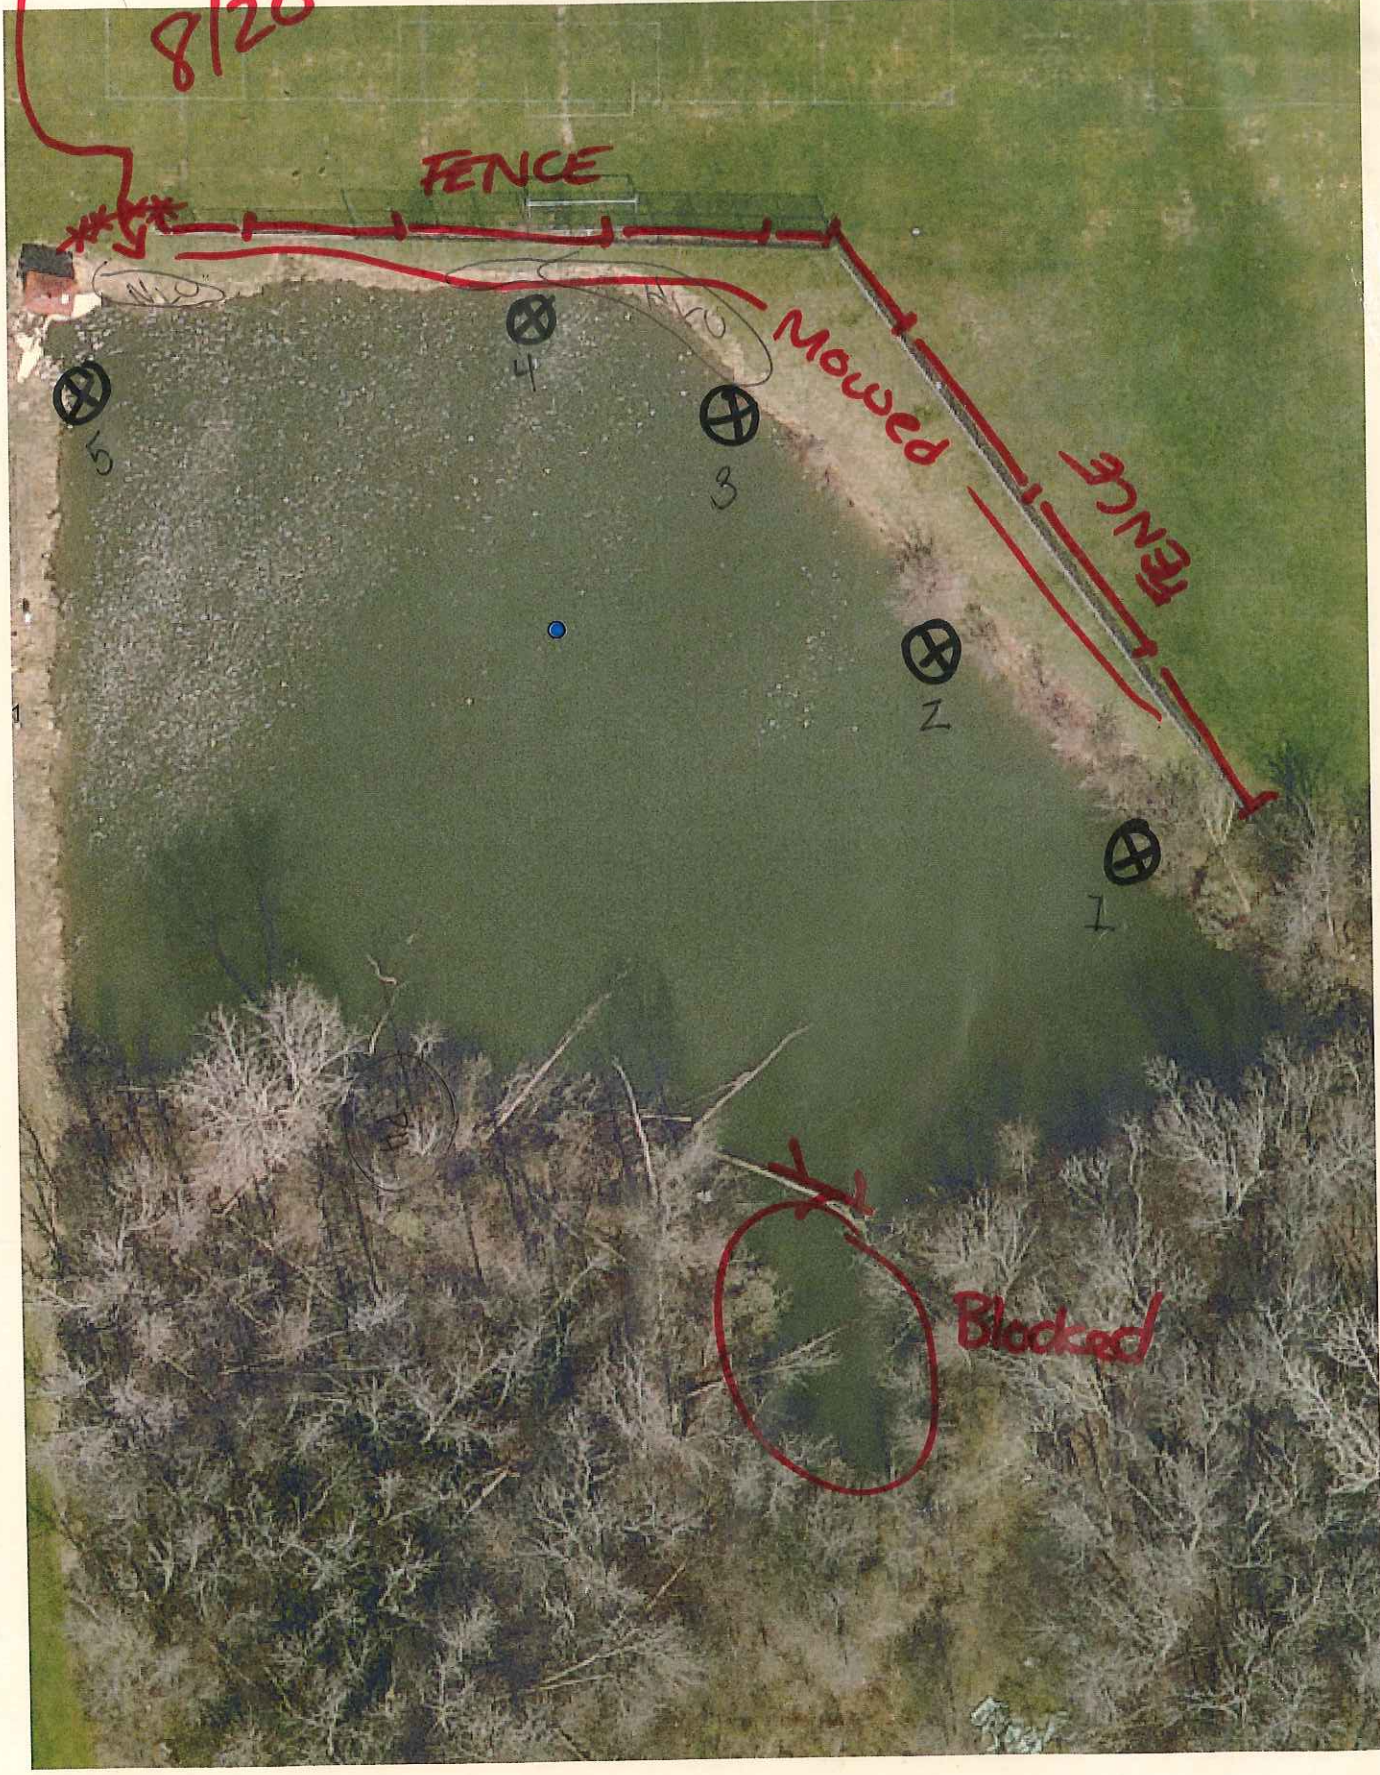

Uihlein Soccer Park

CRAYFISH - 10/6 - 10/11

Uihlein Soccer Park Pond

8/20

Uihlein Soccer Park

0 145 290 580 870 1,160 Feet