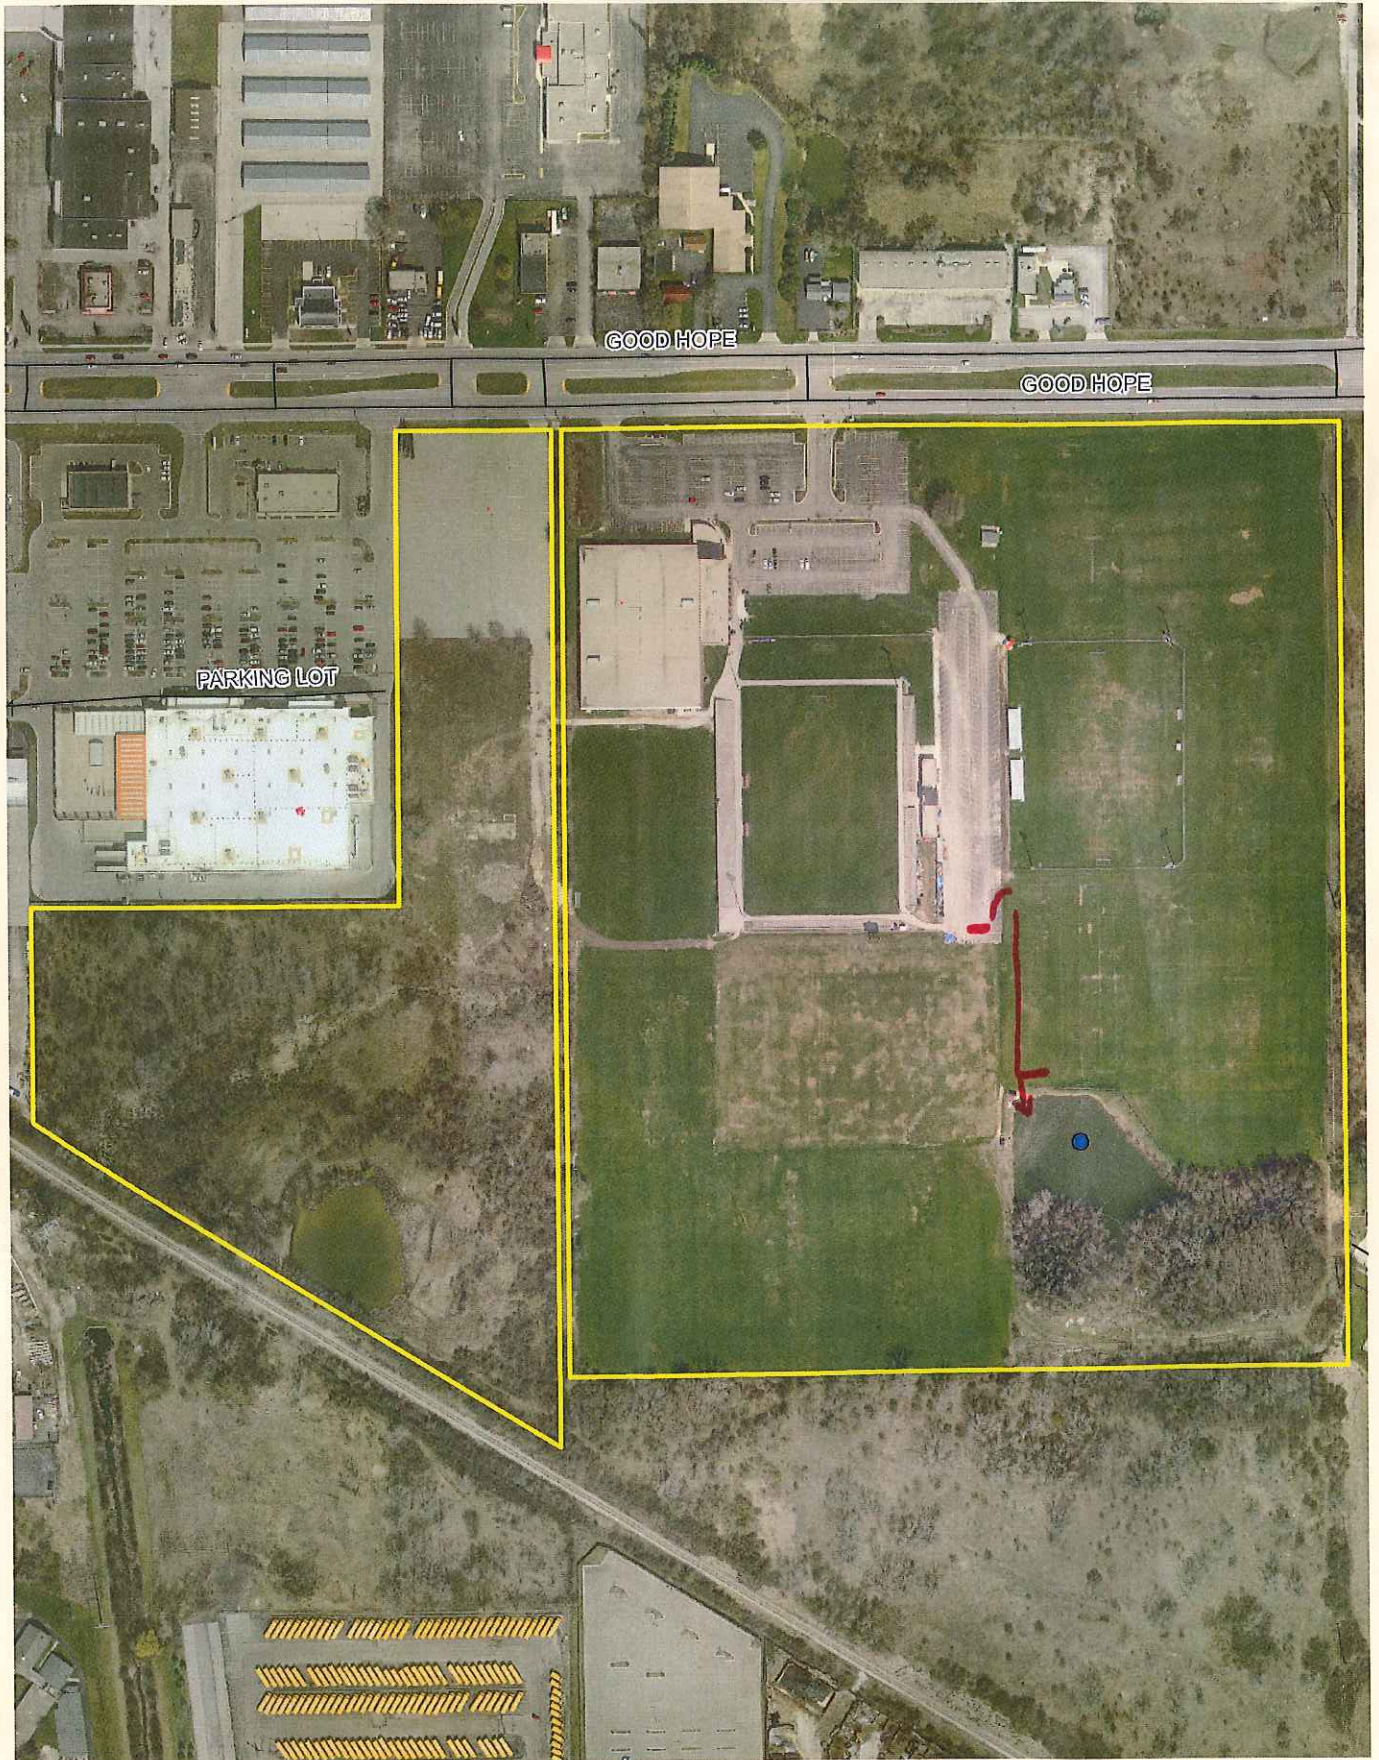

Uihlein Soccer Park

CRAYFISH - 10/6 - 10/11

Uihlein Soccer Park Pond

8/20

Uihlein Soccer Park

0 145 290 580 870 1,160 Feet