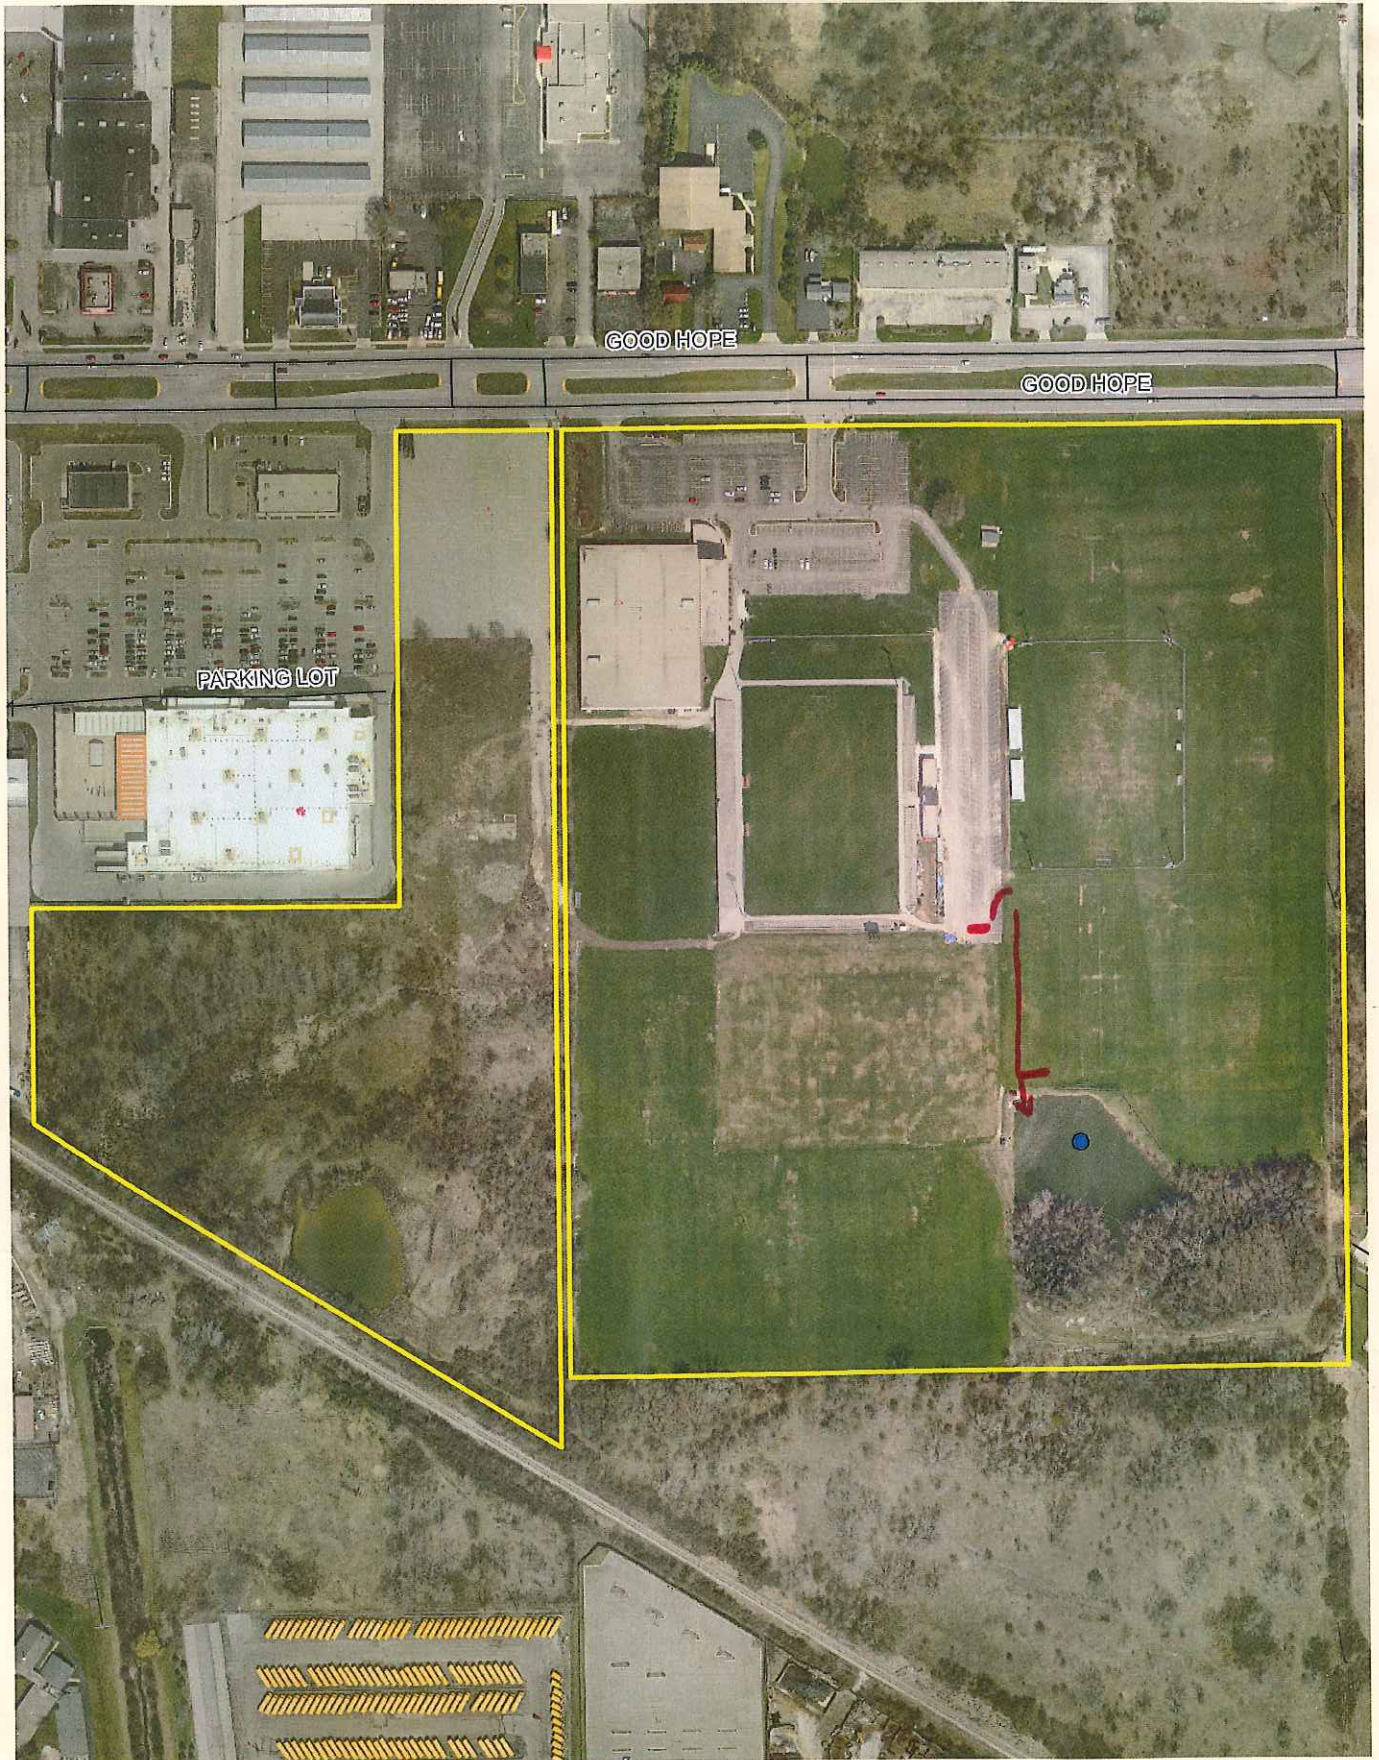

Uihlein Soccer Park

CRAYFISH - 10/6 - 10/11

Uihlein Soccer Park Pond

8/20

Uihlein Soccer Park

0 145 290 580 870 1,160 Feet