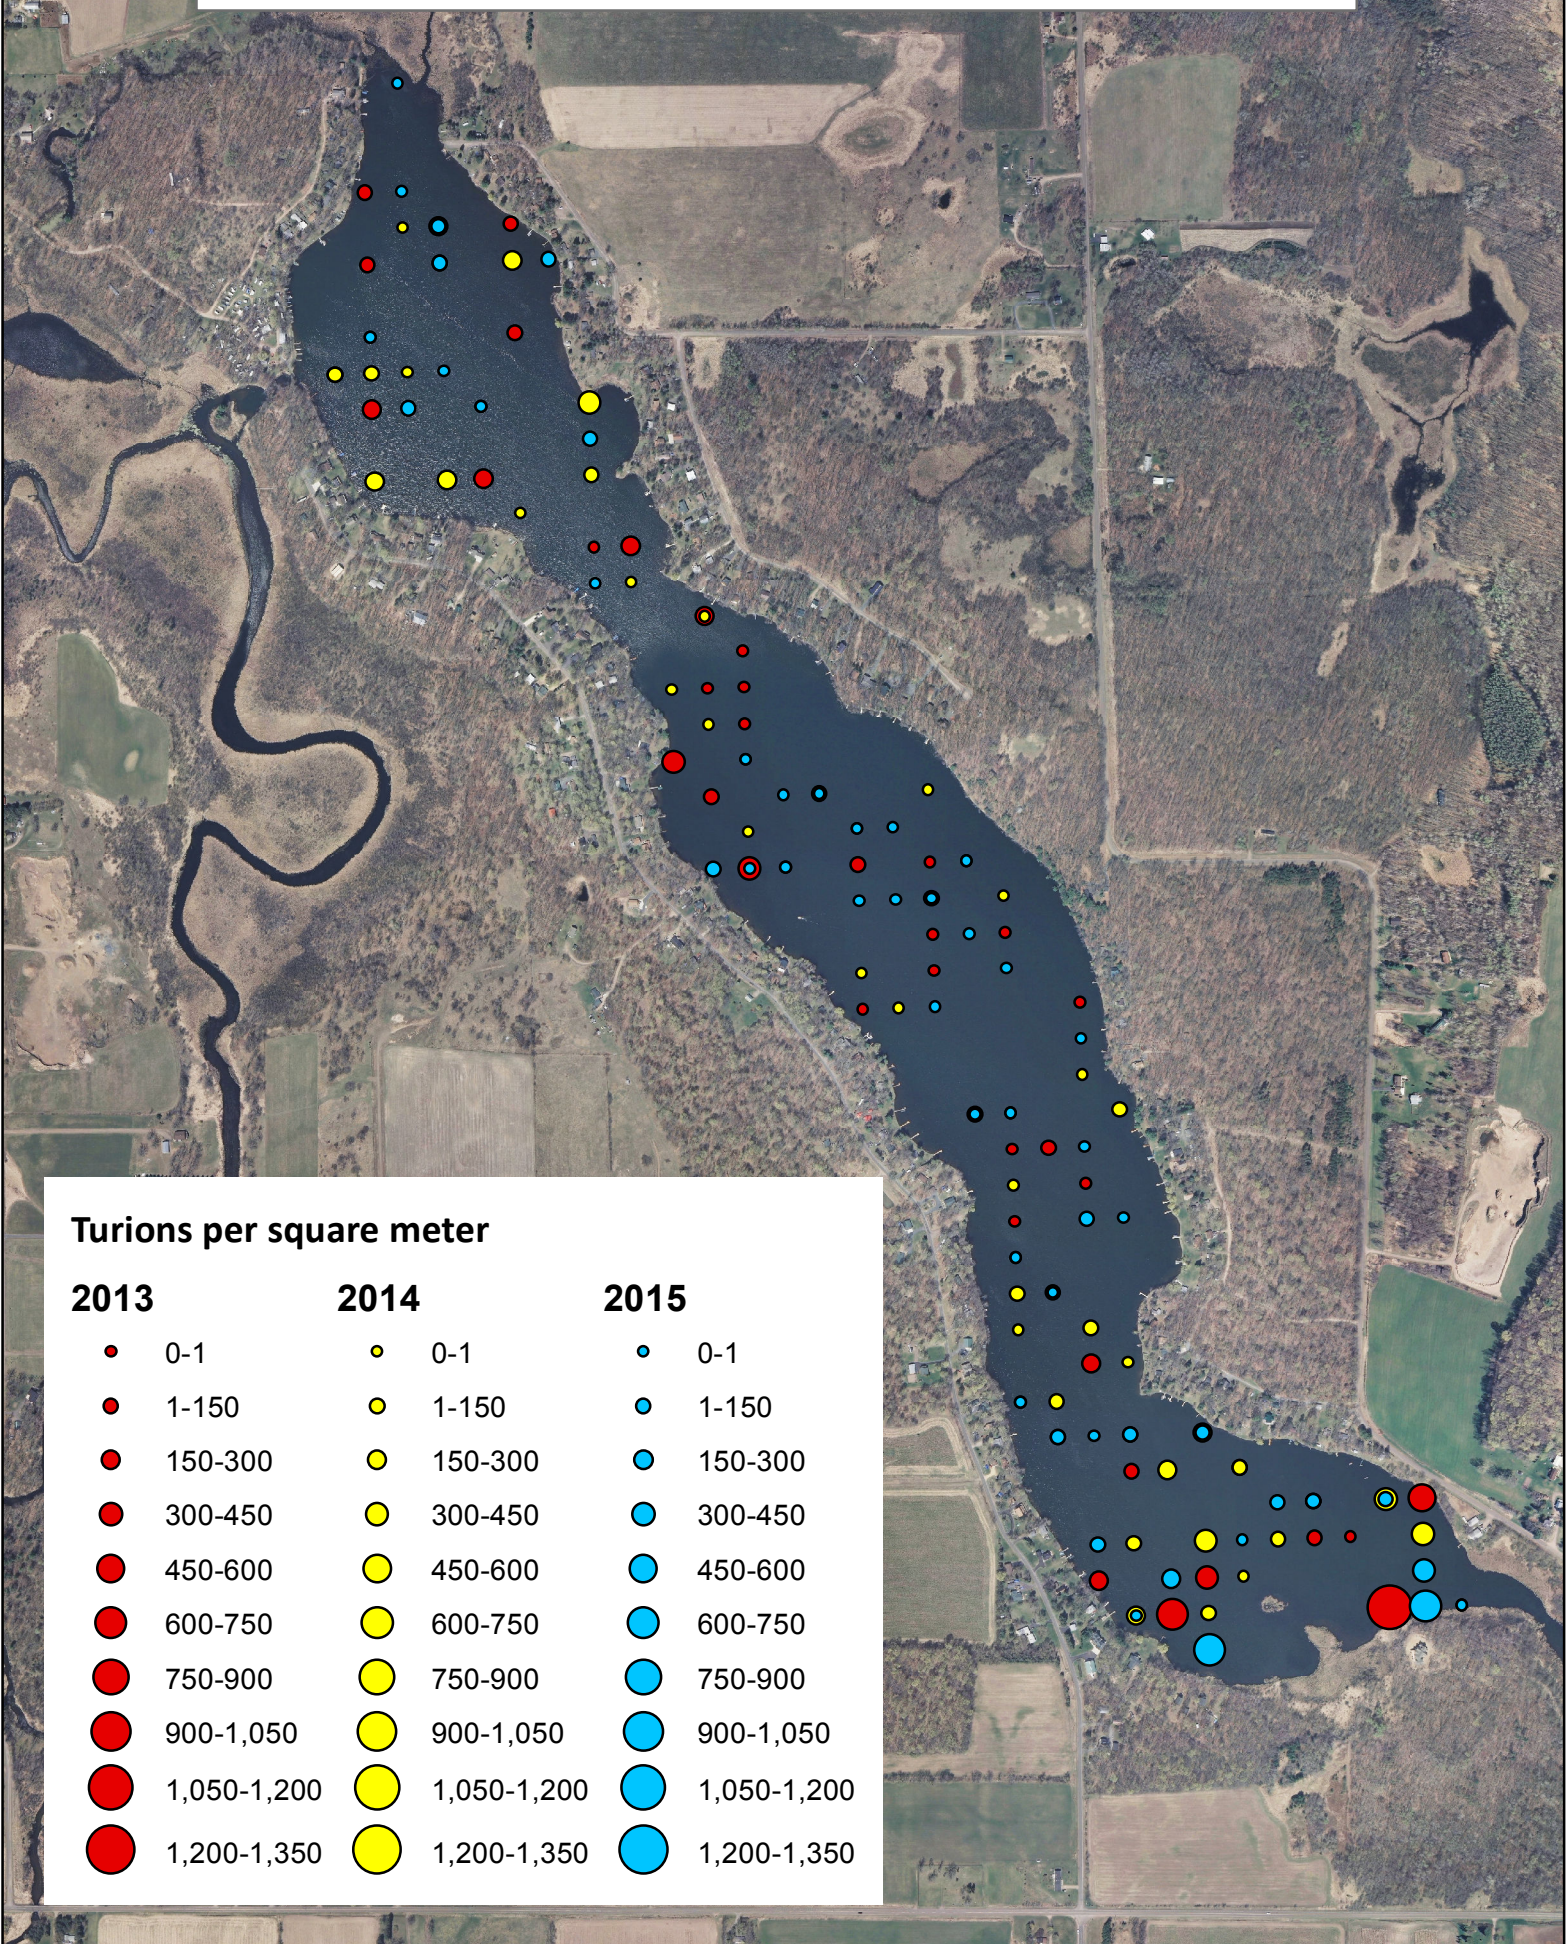

Big Blake Lake turions per square meter, 2013-2015

Turions per square meter

2013

2014

2015

● 0-1	● 0-1	● 0-1
● 1-150	● 1-150	● 1-150
● 150-300	● 150-300	● 150-300
● 300-450	● 300-450	● 300-450
● 450-600	● 450-600	● 450-600
● 600-750	● 600-750	● 600-750
● 750-900	● 750-900	● 750-900
● 900-1,050	● 900-1,050	● 900-1,050
● 1,050-1,200	● 1,050-1,200	● 1,050-1,200
● 1,200-1,350	● 1,200-1,350	● 1,200-1,350