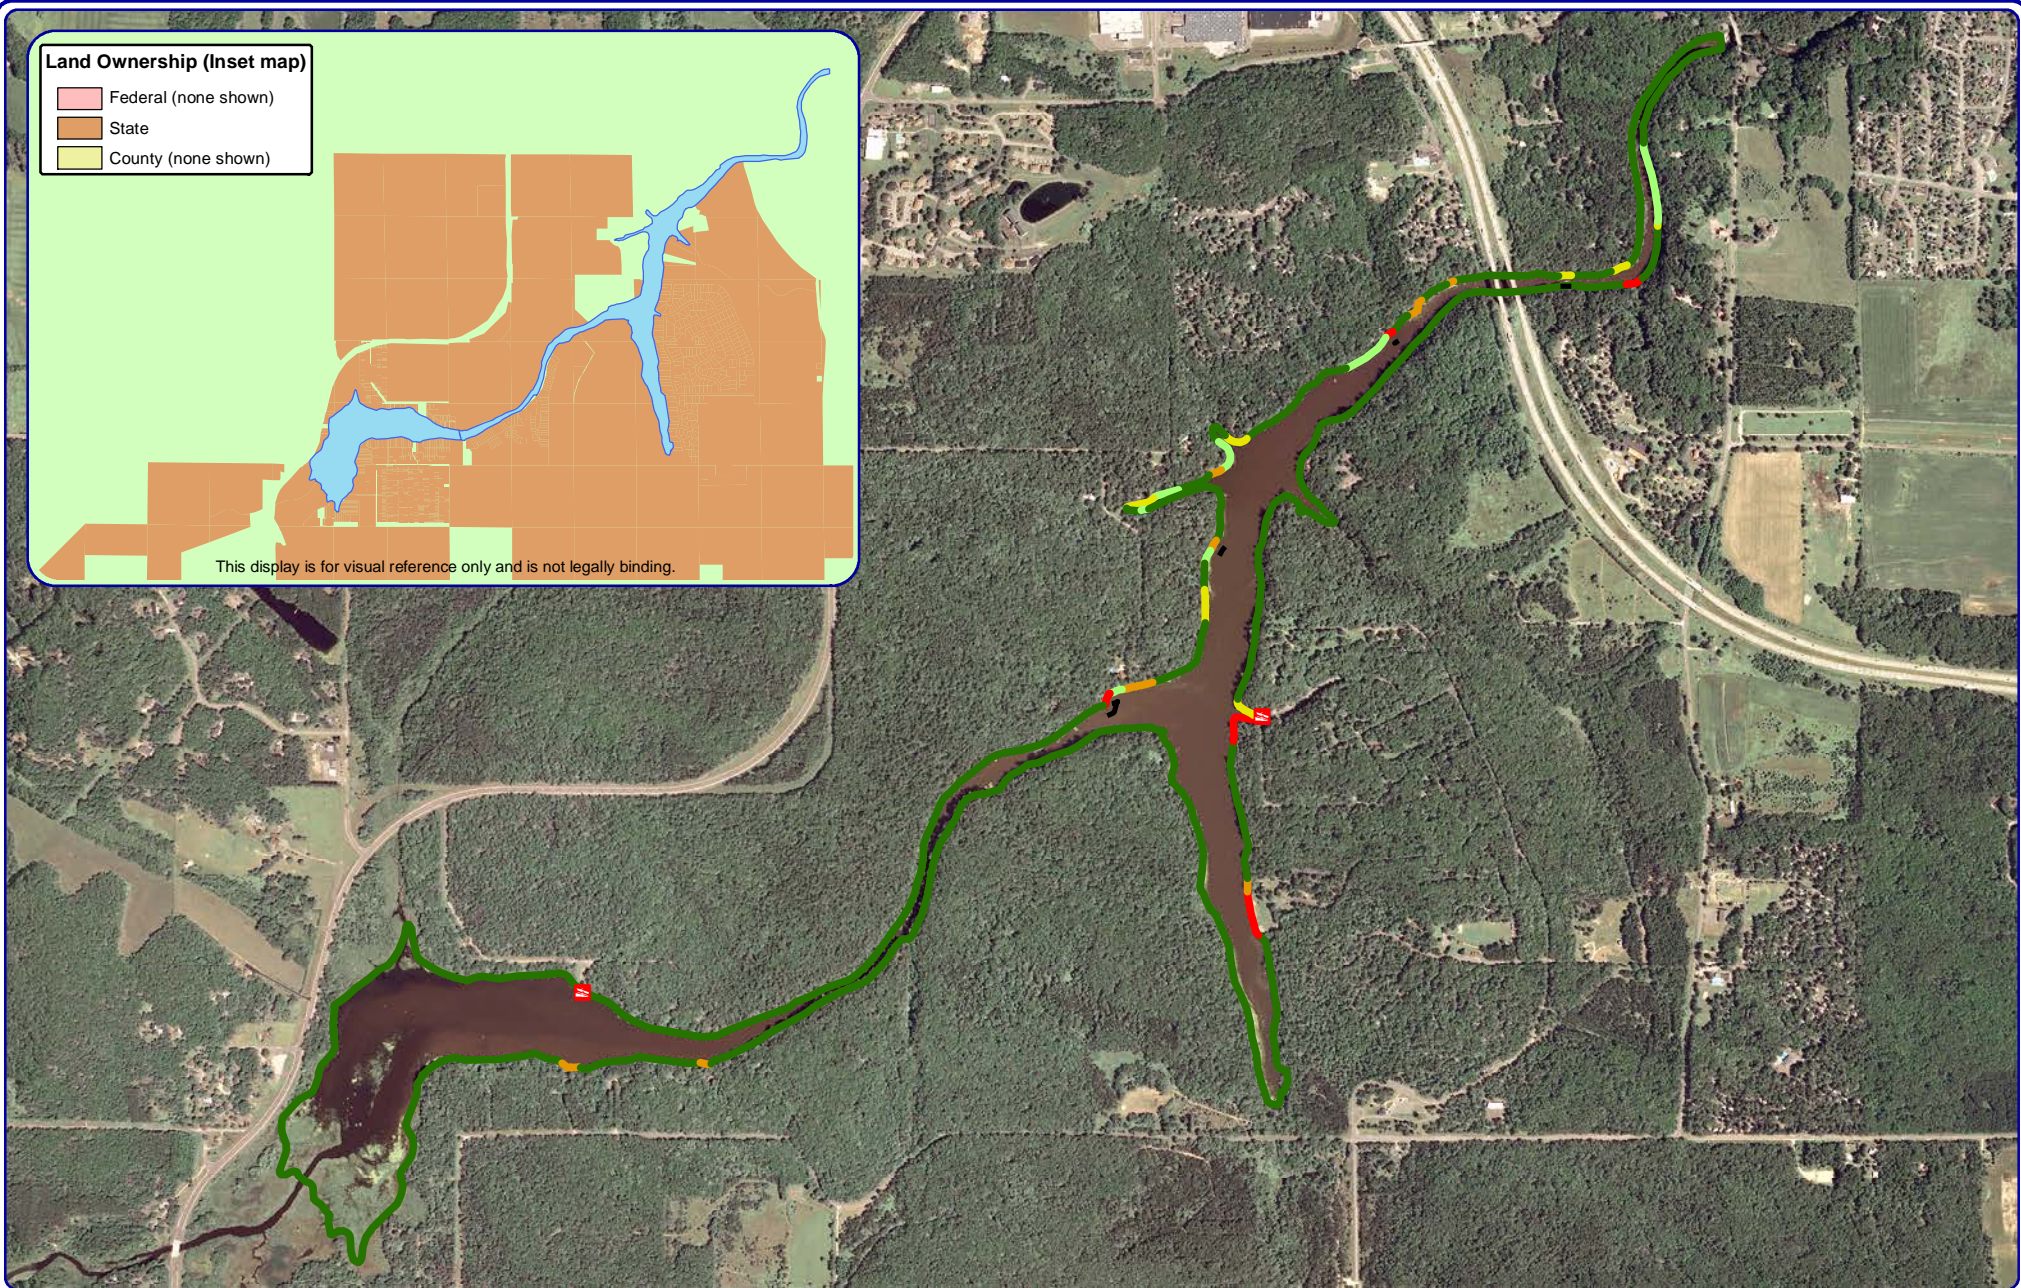

Land Ownership (Inset map)

- Federal (none shown)
- State
- County (none shown)

This display is for visual reference only and is not legally binding.

1,500

Feet

Onterra LLC
Lake Management Planning
815 Prosper Rd
De Pere, WI 54115
920.338.8860
www.onterra-eco.com

Sources:
Roads and Hydro: WDNR
PI Survey: Onterra, 2012
Map Date: May 7, 2013
Filename: Map3_Mirror_ShorelandCondition.mxd

Project Location in Wisconsin

Legend

- Natural/Undeveloped
- Developed-Natural
- Developed-Semi-Natural
- Developed-Unnatural
- Urbanized

Seawall
— Masonry/Wood

Map 3
Mirror Lake
Sauk County, Wisconsin
Shoreland Condition