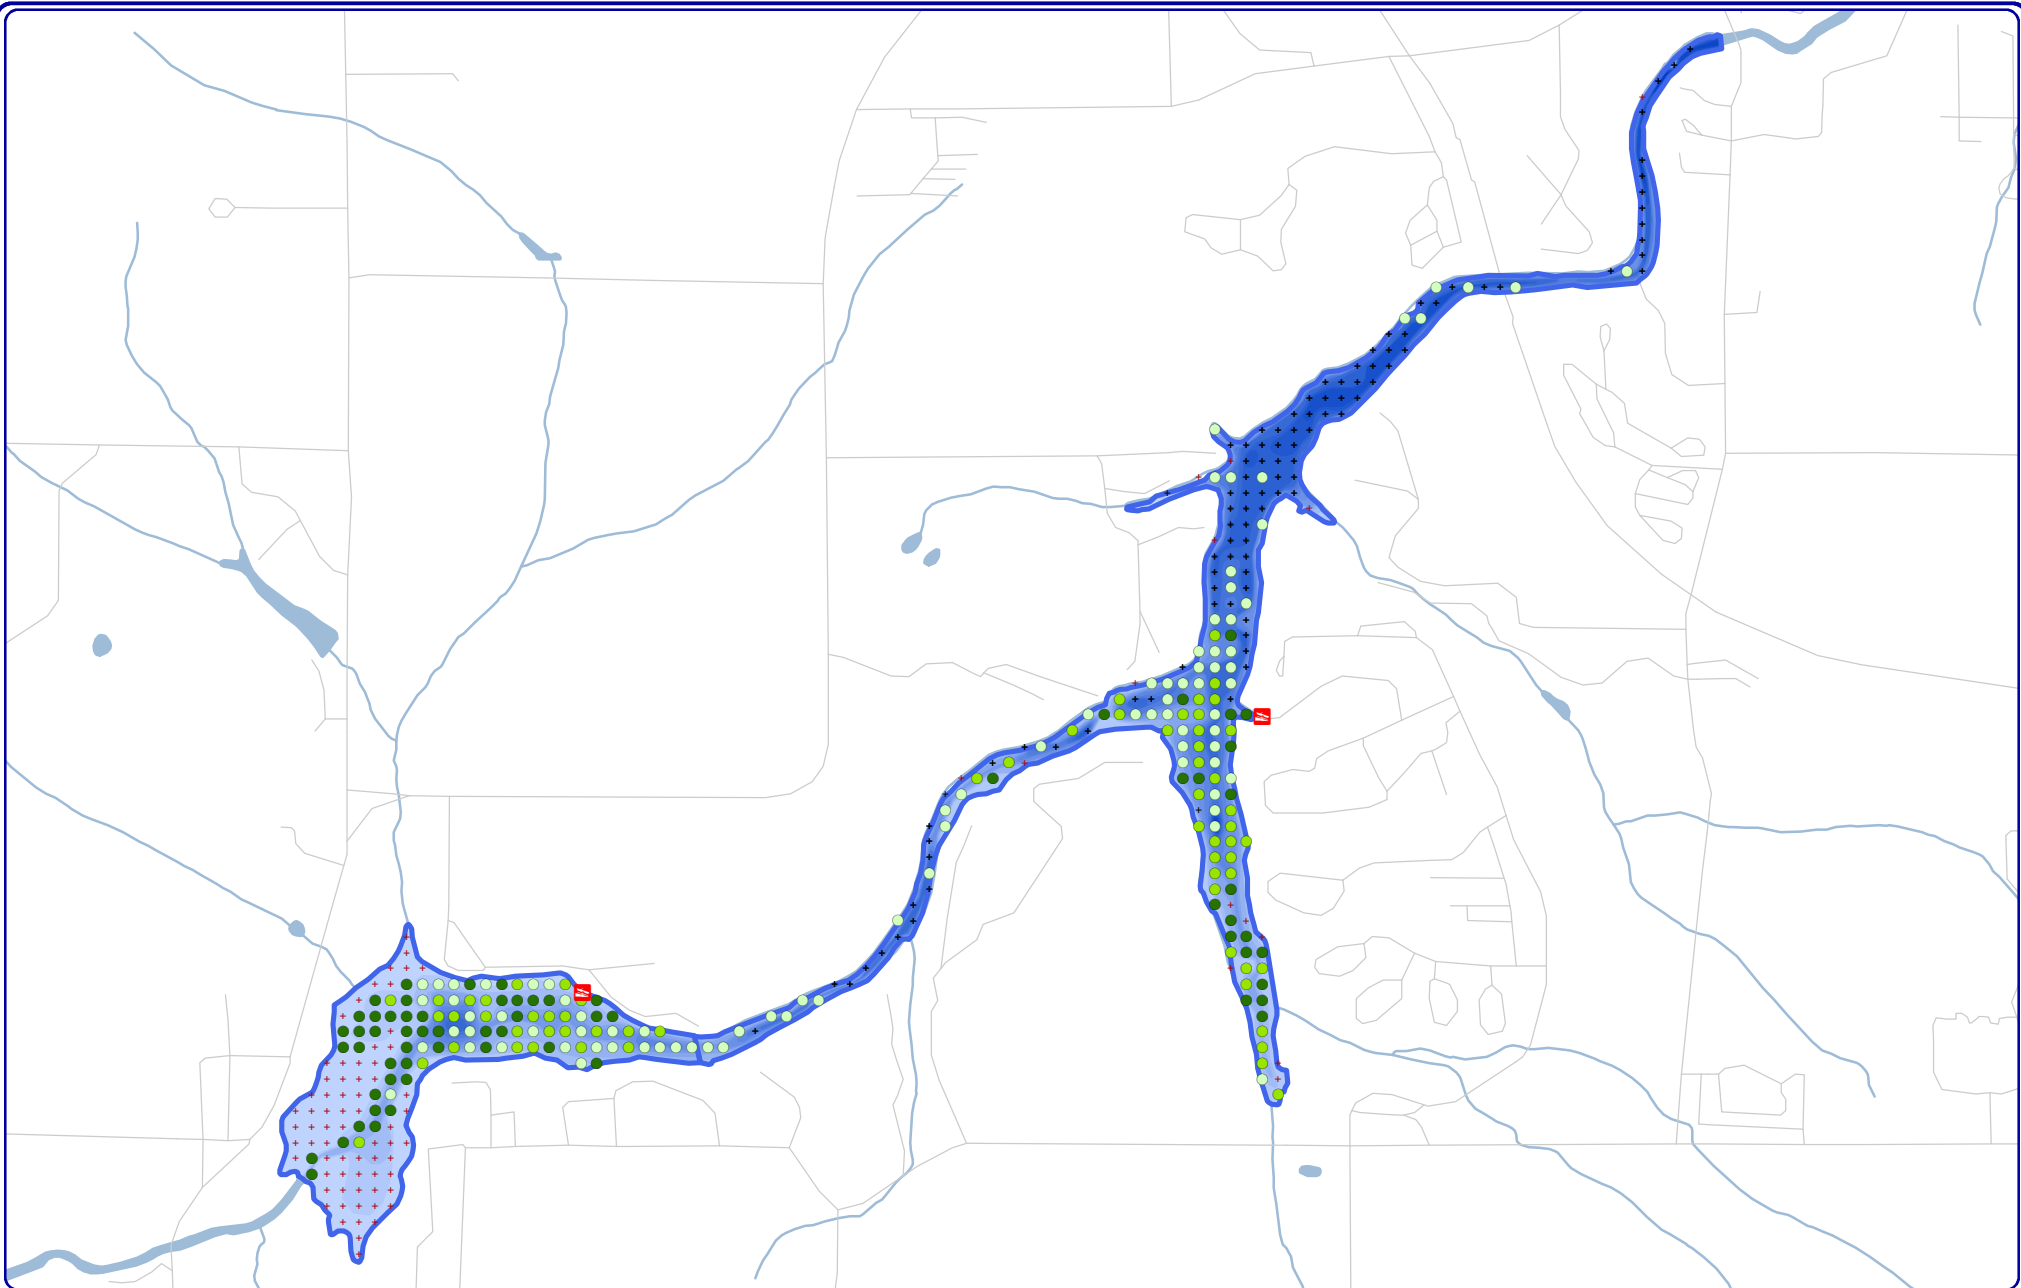

Onterra LLC
Lake Management Planning
815 Prosper Rd
De Pere, WI 54115
920.338.8860
www.onterra-eco.com

Sources:
Roads and Hydro: WDNR
PI Survey: Onterra, 2012
Map Date: December 18, 2012
Filename: Map6_Mirror_TRFPL.mxd

1. **Legend**
2. **2012 Point-intercept Survey**
3. Total Rake-fullness = 1
   - Total Rake-fullness = 2
   - Total Rake-fullness = 3
   - + No Vegetation
   - + Non-navigable

Map 6
Mirror Lake
Sauk County, Wisconsin
2012 PI Survey:
Aquatic Vegetation
Distribution