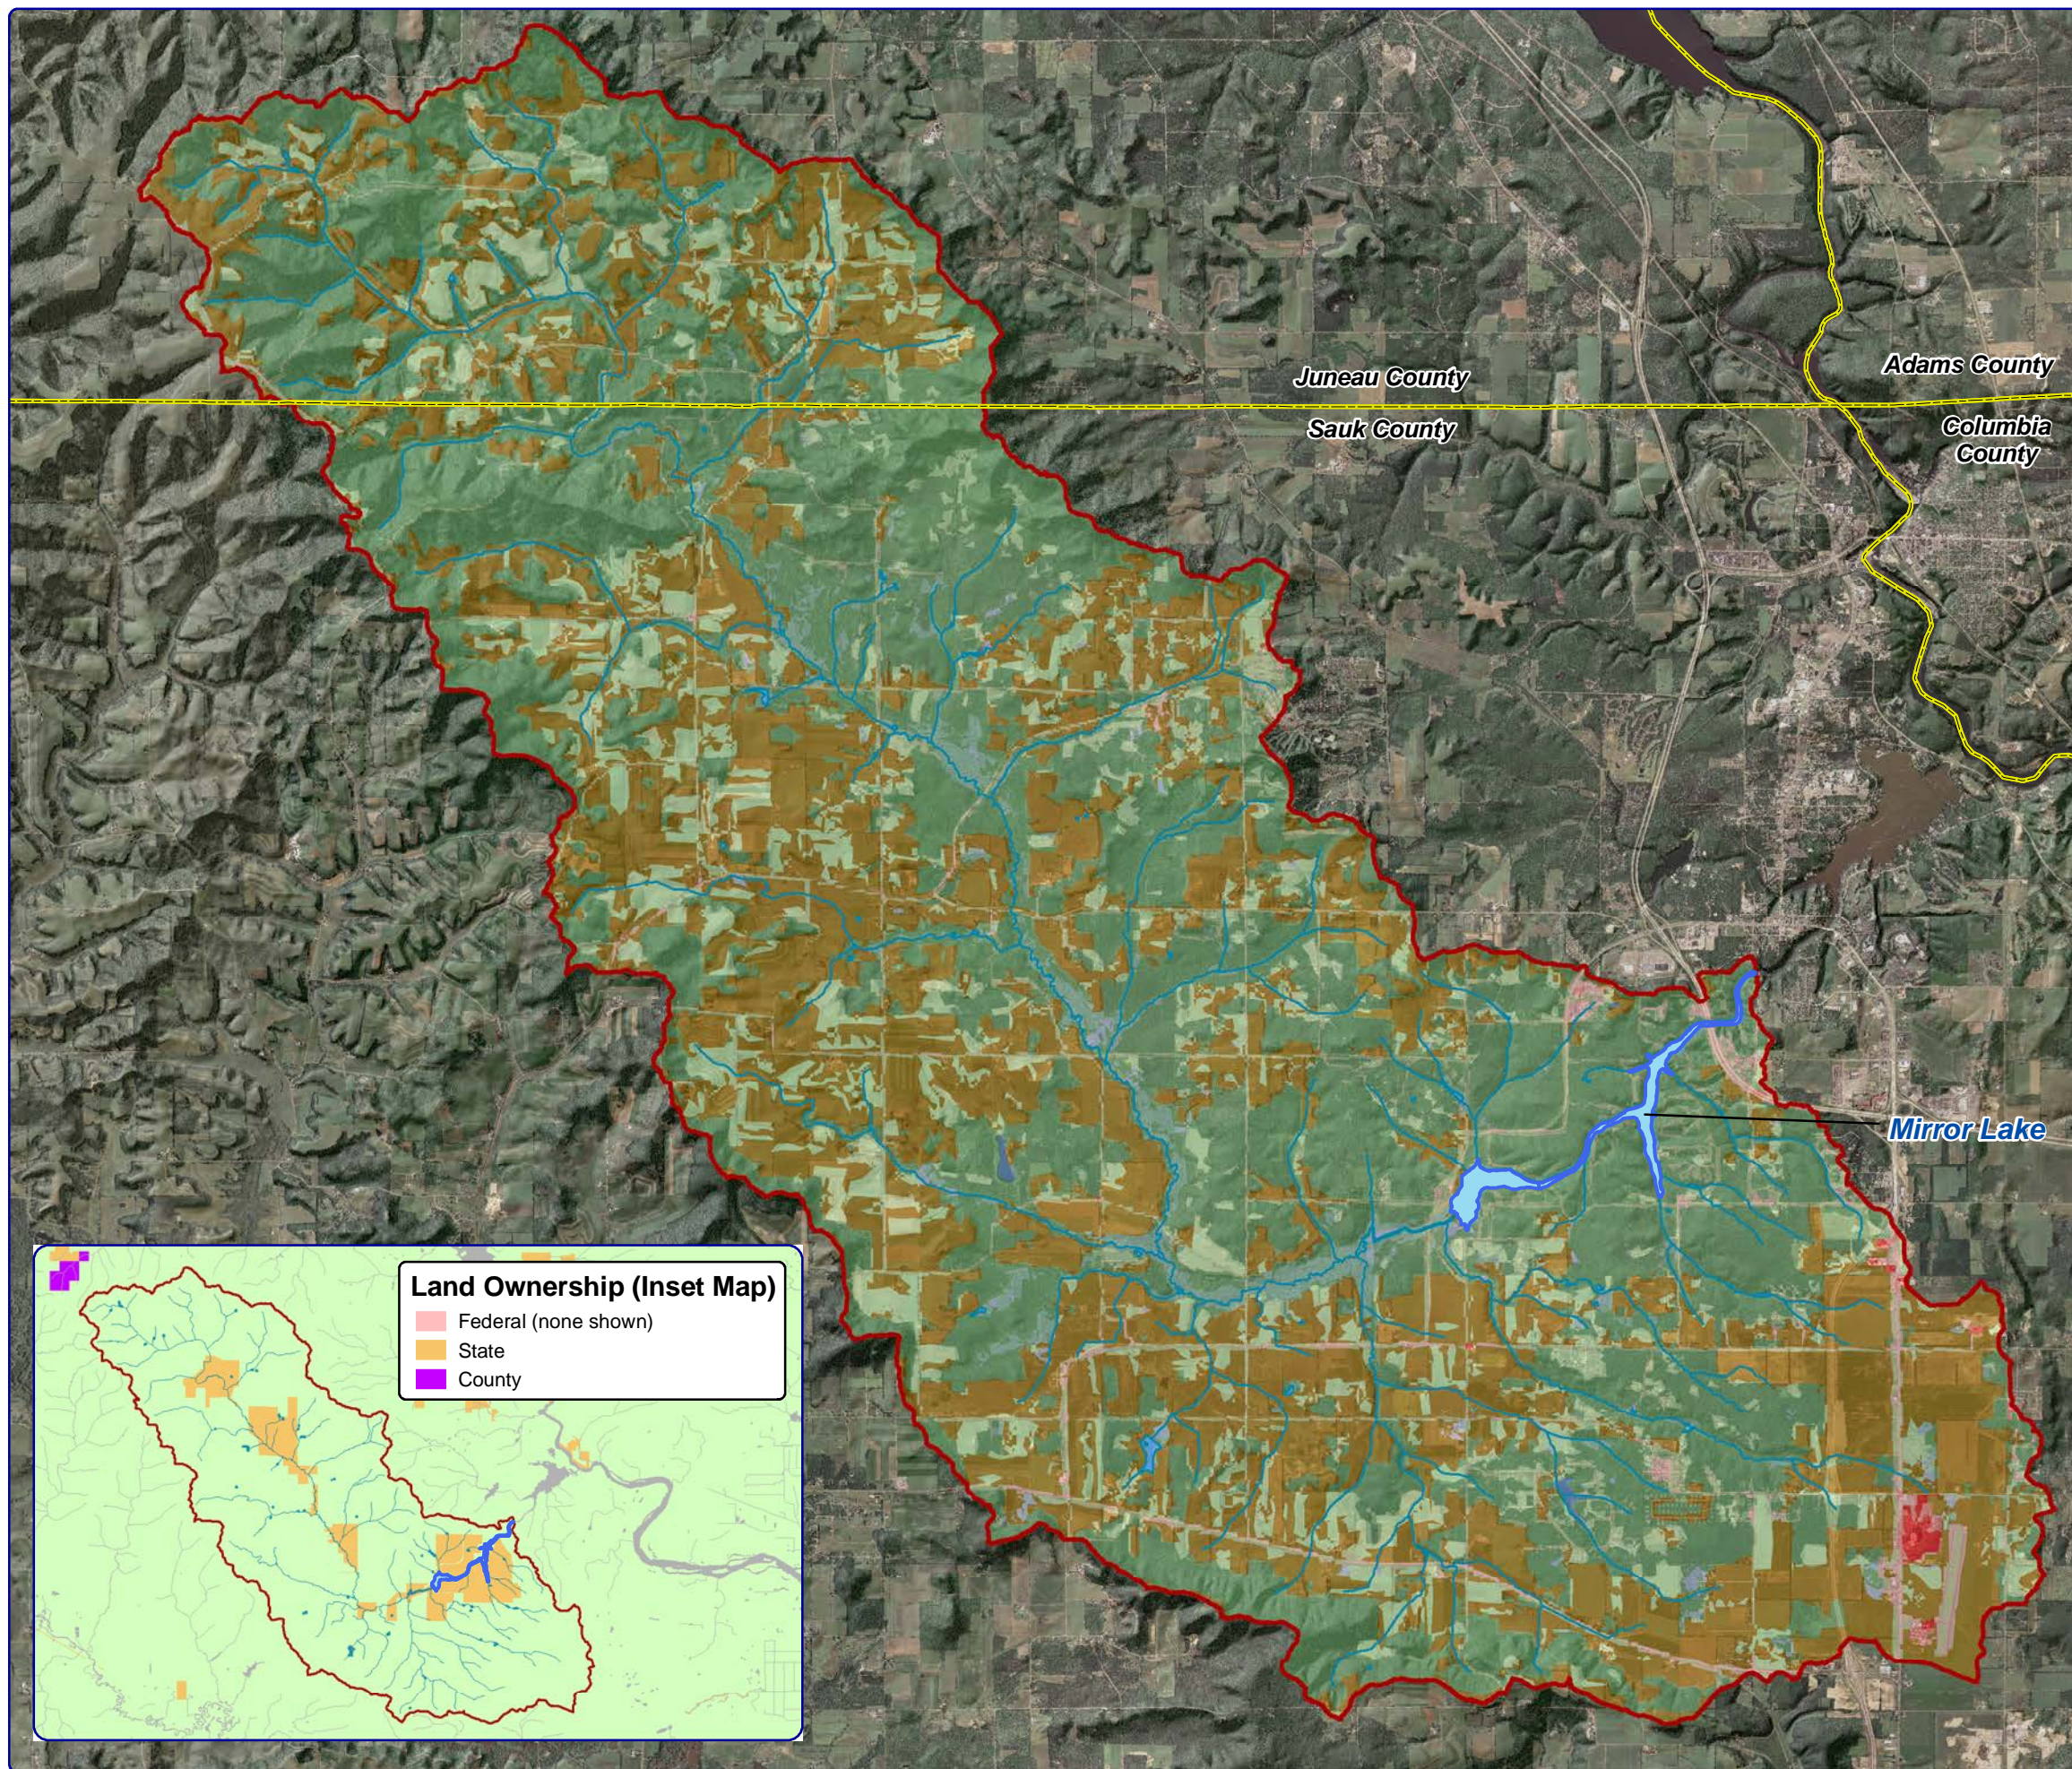

Project Location in Wisconsin

**Legend**

Mirror Lake ~137 acres  
 WDNR Definition

Point-Intercept Survey Location  
 37-meter spacing, 400 total points

Water Quality Sampling Location

Public Access

Map 1  
 Mirror Lake  
 Sauk County

**Project Location  
 & Lake Boundaries**

# Map 2

### Watershed Boundary & Land Cover Types

Project Location in Wisconsin