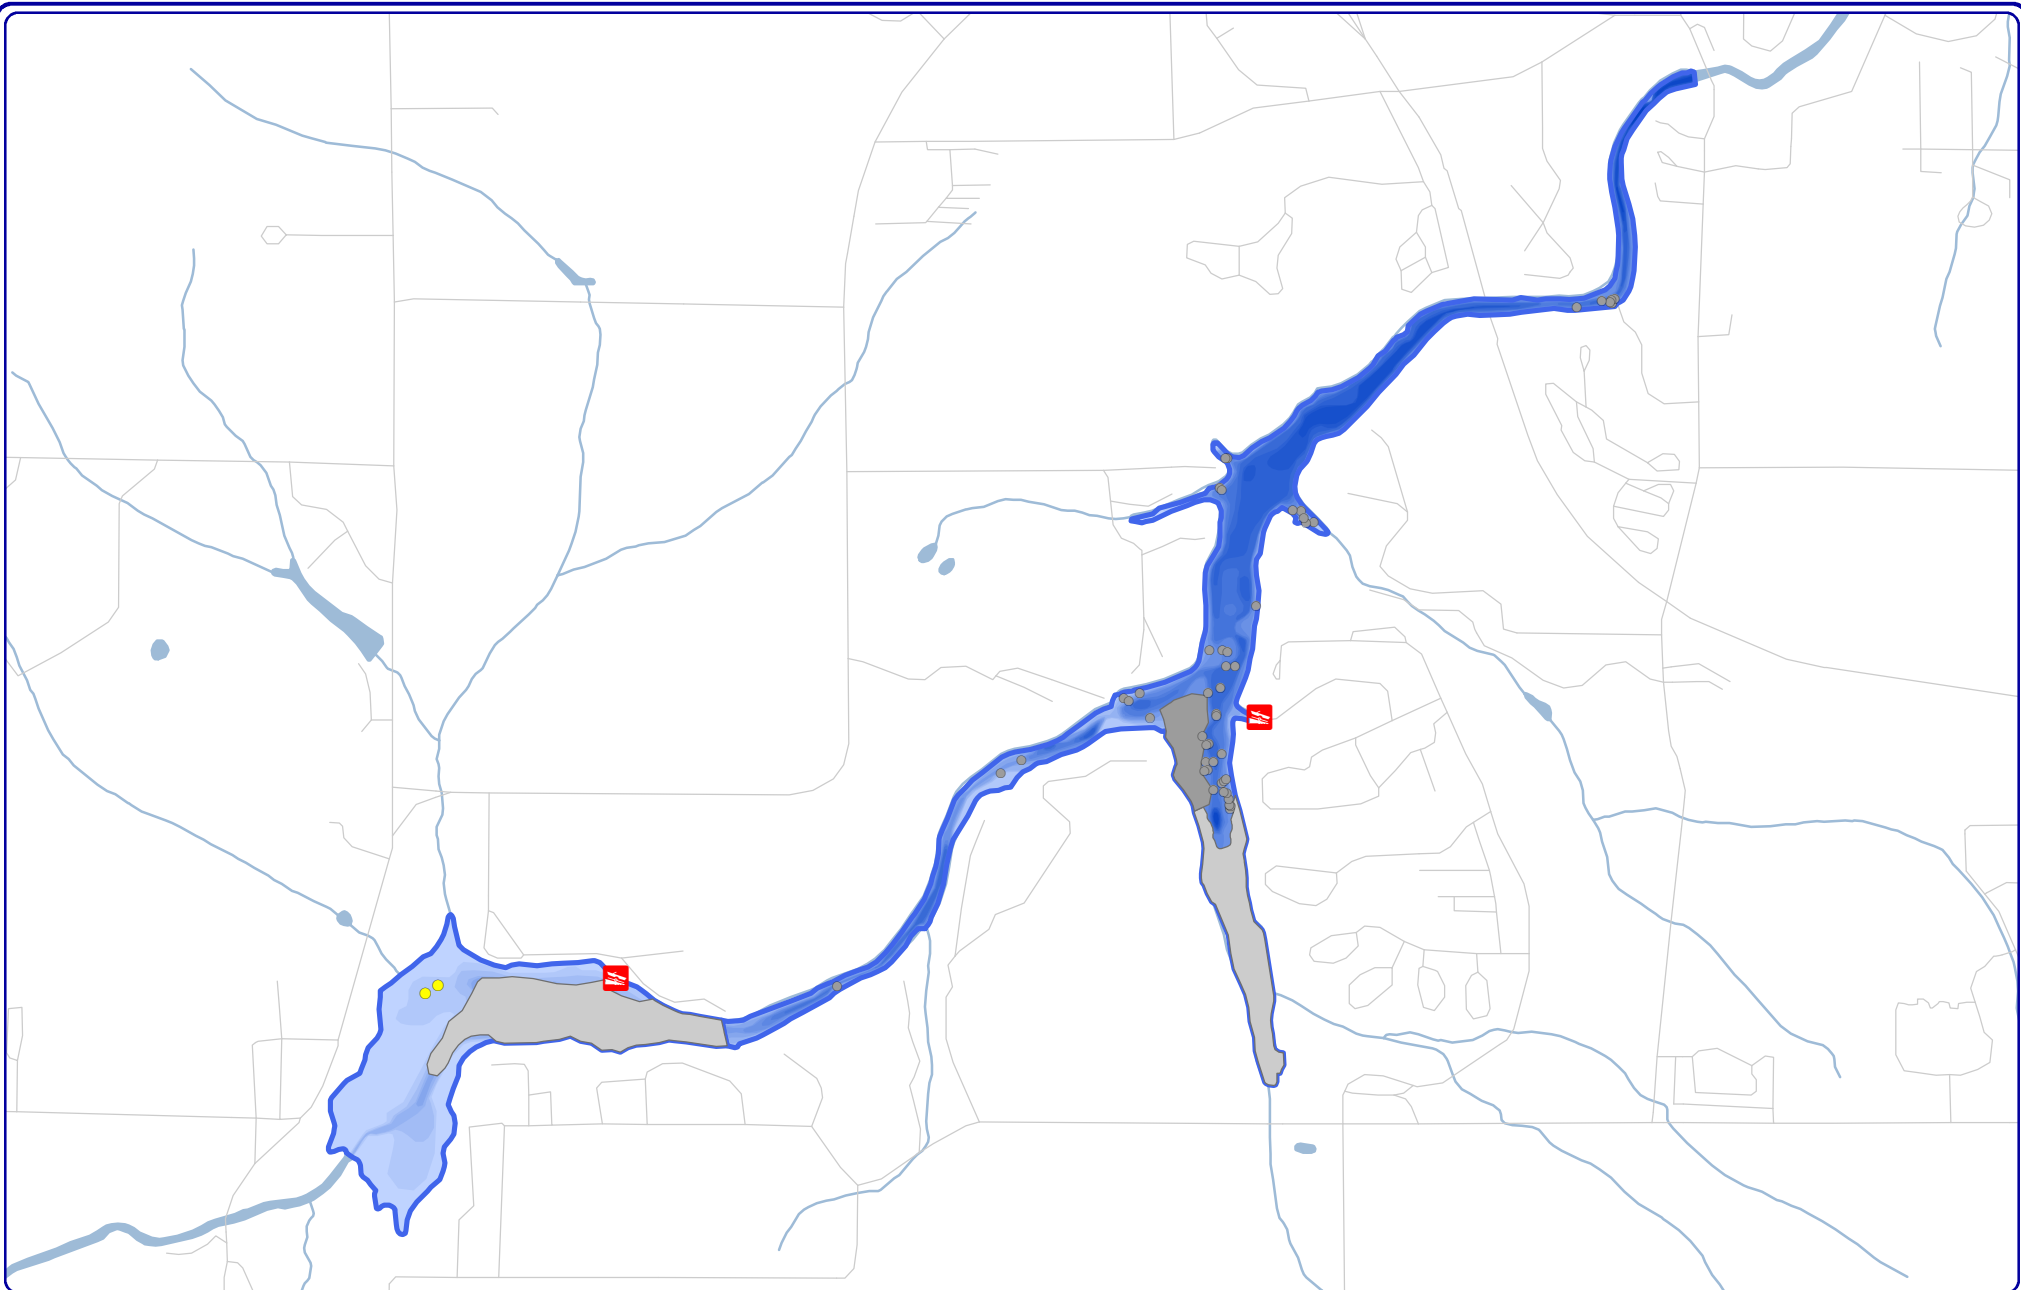

Sources:  
 Roads & Hydro: WDNR  
 Aquatic Plants: Onterra, 2012  
 Map date: June 7, 2012  
 Filename: Map8\_Mirror\_CLPPB\_May12.mxd

Project Location in Wisconsin

**Curly-leaf Pondweed (May 2012)**

- |                  |                      |               |
|------------------|----------------------|---------------|
| Highly Scattered | Single or Few Plants | Public Access |
| Scattered        | Clumps of Plants     |               |
| Dominant         | Small Plant Colony   |               |
| Highly Dominant  |                      |               |
| Surface Matting  |                      |               |

**Map 8**  
**Mirror Lake**  
 Sauk County, Wisconsin  
**Curly-leaf Pondweed**  
**Locations**

**Onterra LLC**  
 Lake Management Planning  
 815 Prosper Road  
 De Pere, WI 54115  
 920.338.8860  
 www.onterra-eco.com