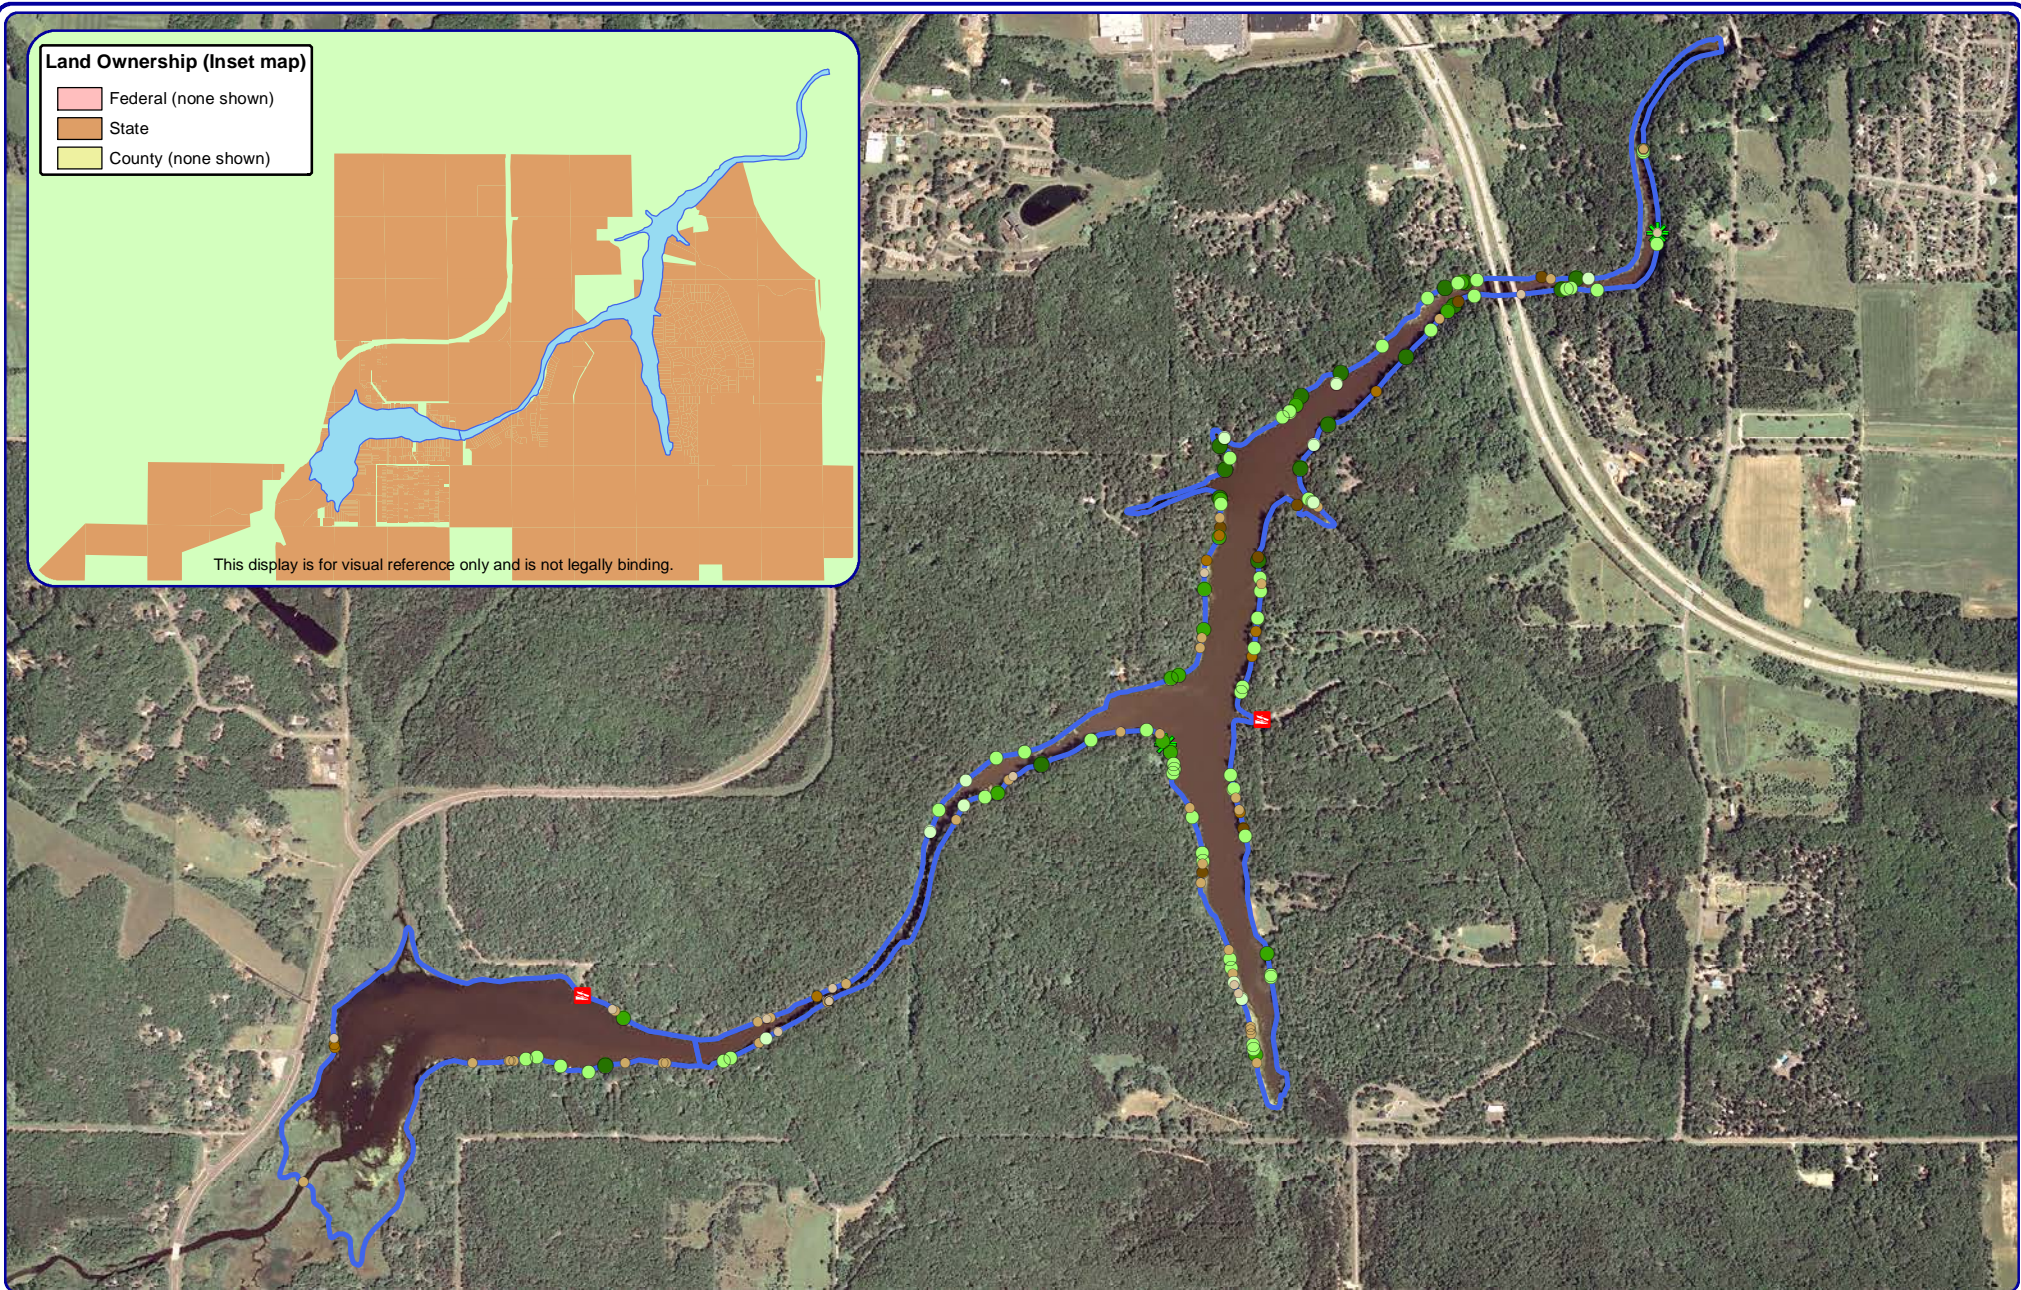

Land Ownership (Inset map)

- Federal (none shown)
- State
- County (none shown)

This display is for visual reference only and is not legally binding.

Onterra LLC
Lake Management Planning
815 Prosper Rd
De Pere, WI 54115
920.338.8860
www.onterra-eco.com

Sources:
Hydro: WDNR
CWH Survey: Onterra, 2012
Map Date: May 7, 2013
Filename: Map4_Mirror_CWH.mxd

Legend

2-8 Inches

- No Branches
- Minimal Branches
- Moderate Branches
- Full Canopy

>8 Inches

- No Branches
- Minimal Branches
- Moderate Branches
- Full Canopy

Cluster

Map 4
Mirror Lake
Sauk County, Wisconsin
Coarse Woody
Habitat