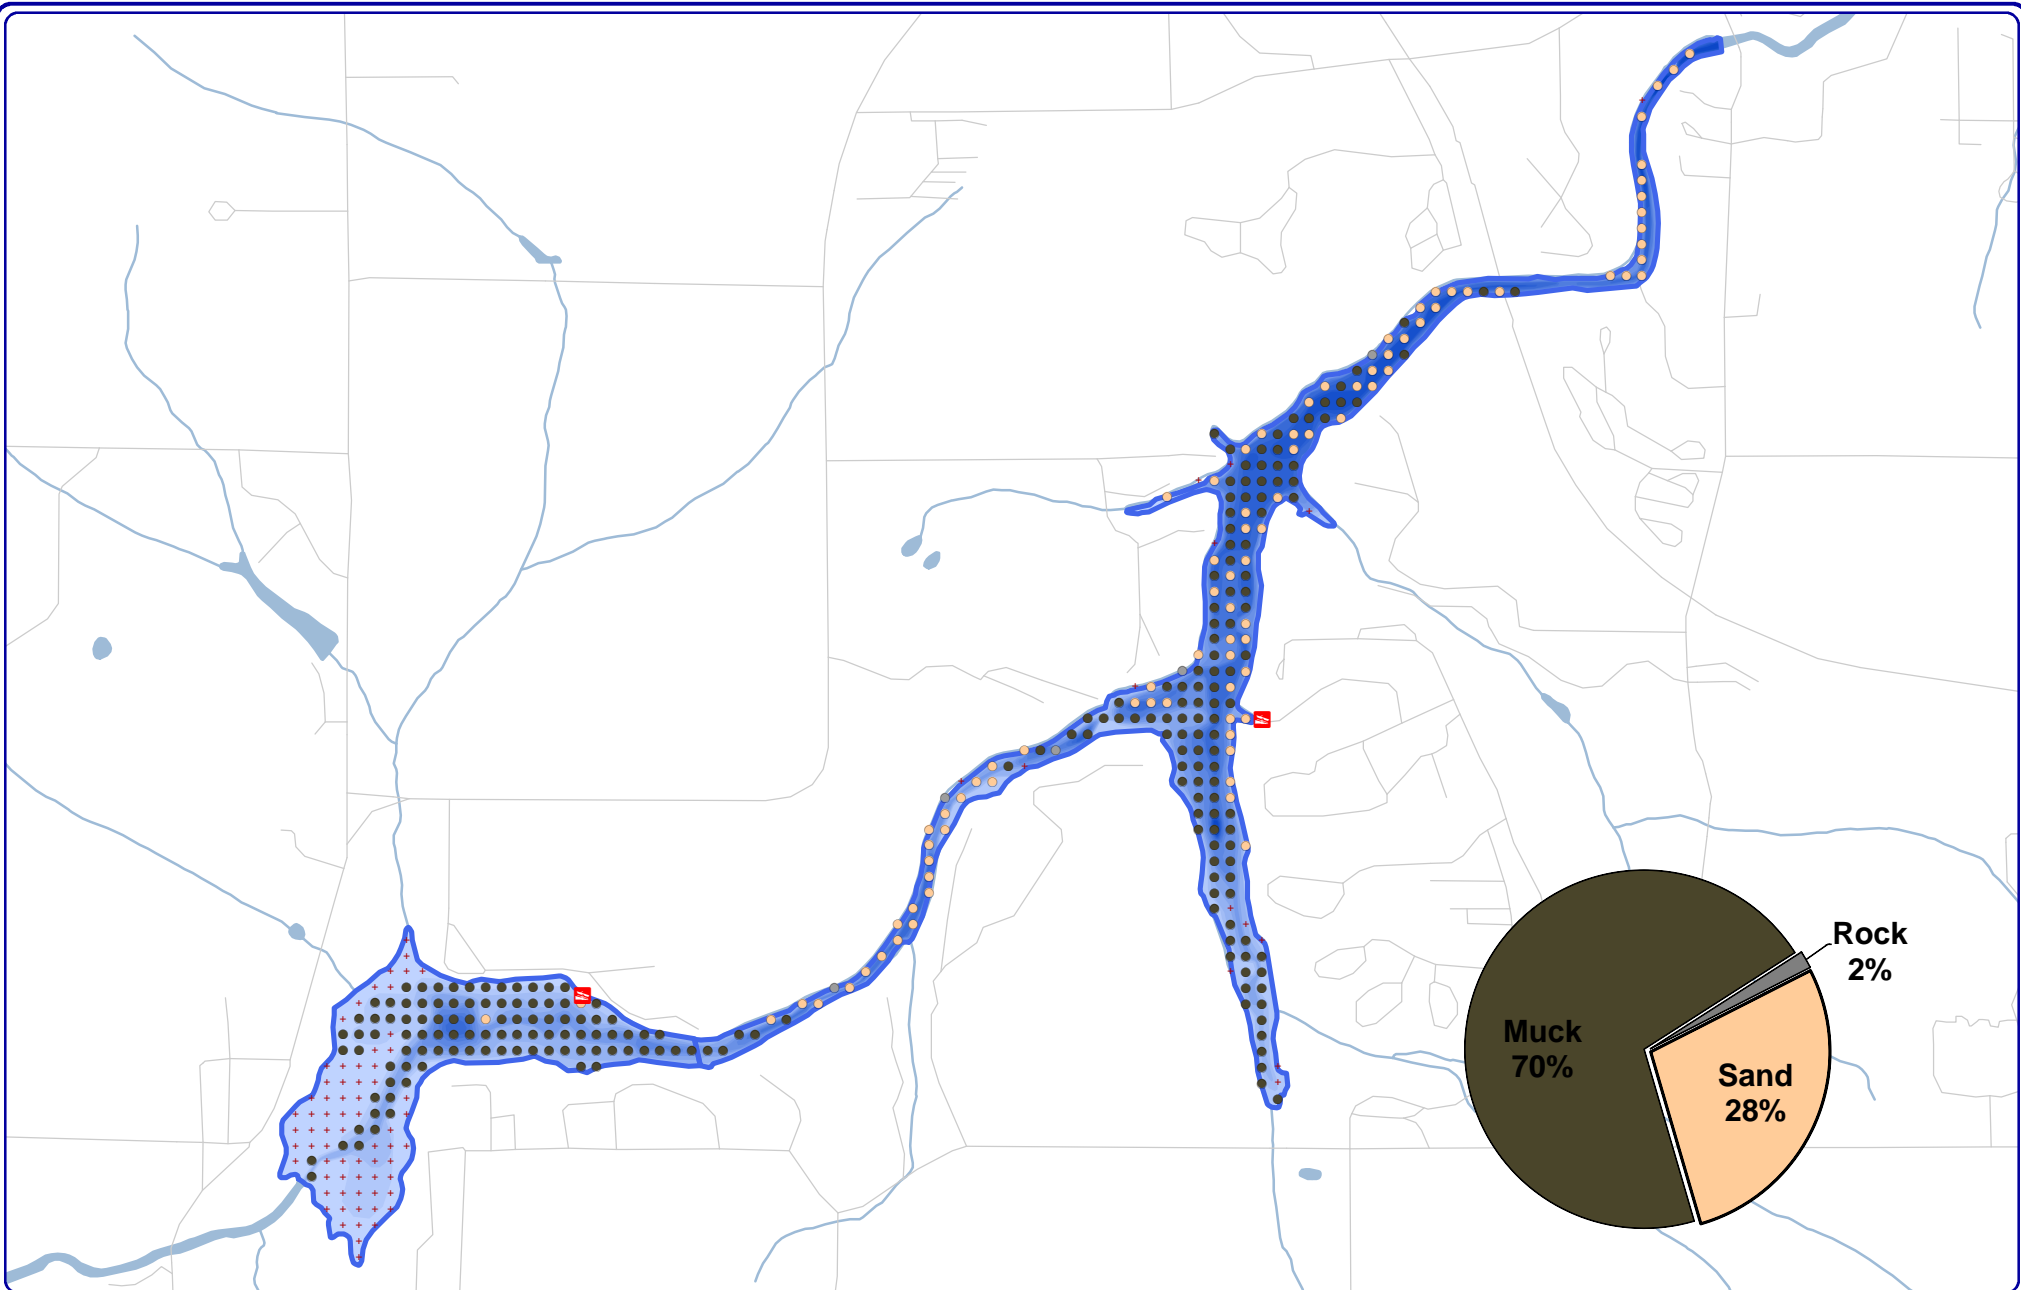

Sources:  
 Hydro: WDNR  
 CWH Survey: Onterra, 2012  
 Map Date: May 7, 2013  
 Filename: Map4\_Mirror\_CWH.mxd

**Legend**

**2-8 Inches**

- No Branches
- Minimal Branches
- Moderate Branches
- Full Canopy

**>8 Inches**

- No Branches
- Minimal Branches
- Moderate Branches
- Full Canopy

Cluster

**Map 4**  
**Mirror Lake**  
 Sauk County, Wisconsin  
**Coarse Woody**  
**Habitat**

**Onterra LLC**  
 Lake Management Planning  
 815 Prosper Rd  
 De Pere, WI 54115  
 920.338.8860  
 www.onterra-eco.com