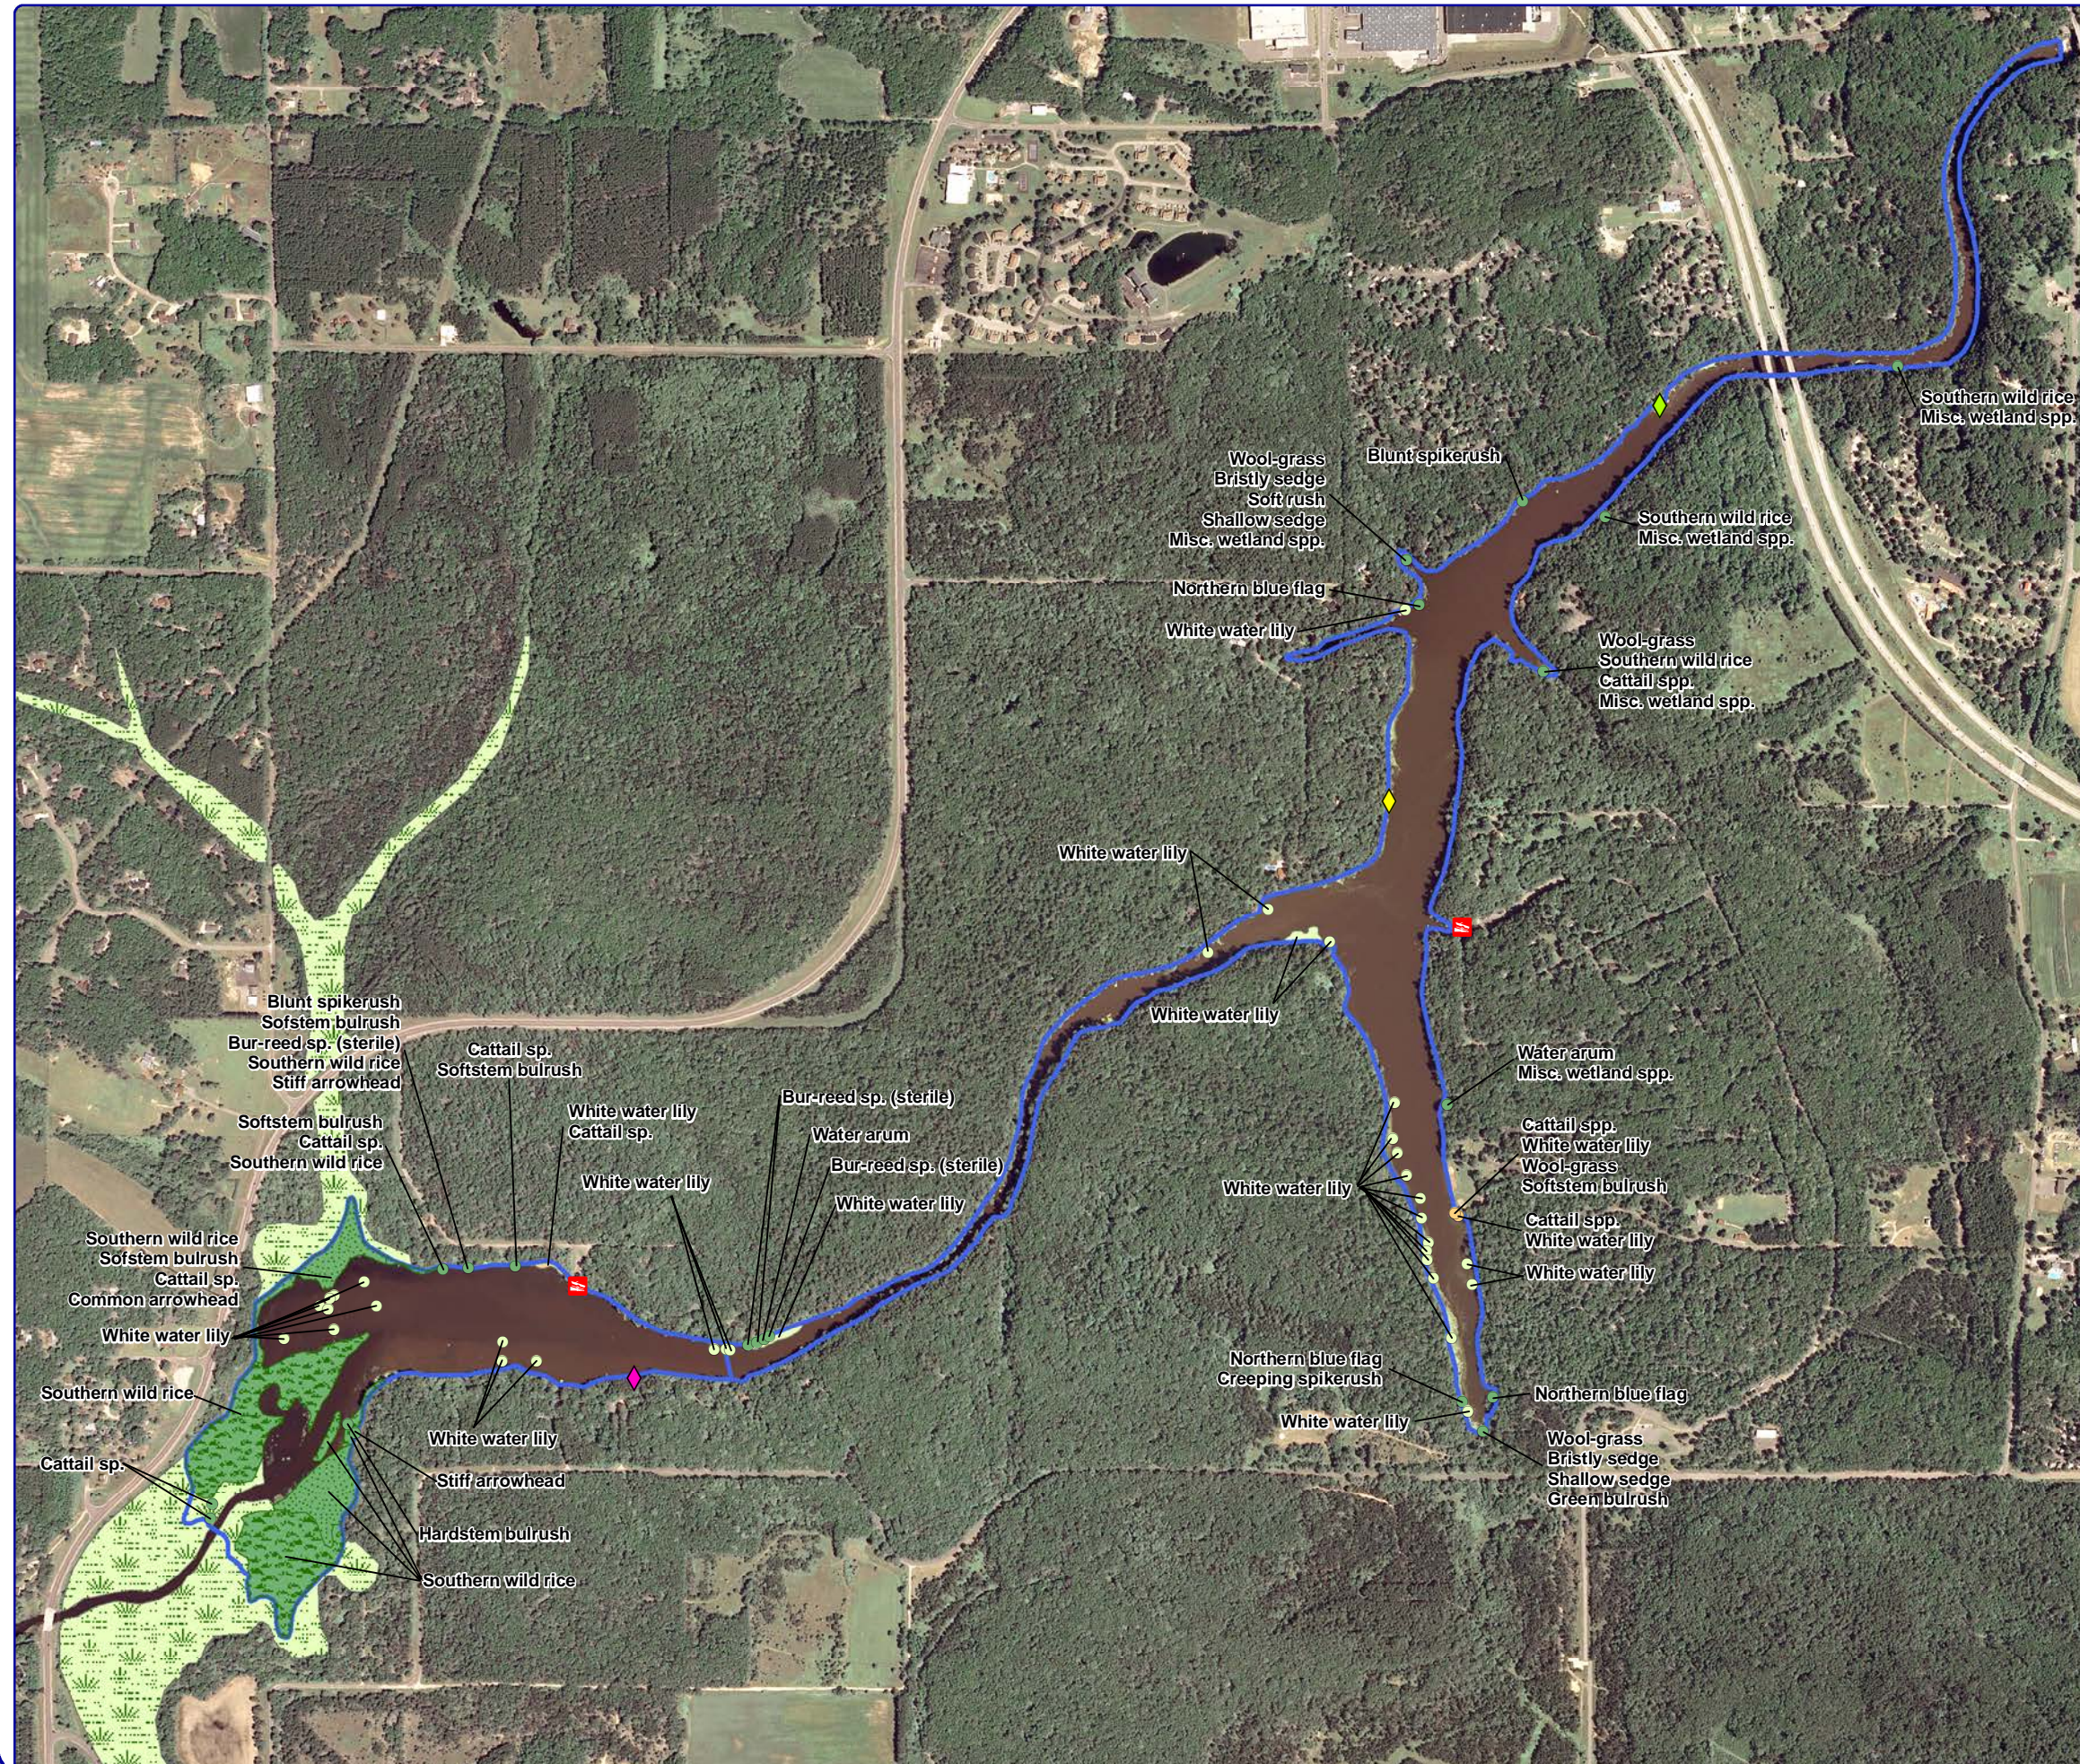

Sources:  
 Roads and Hydro: WDNR  
 PI Survey: Onterra, 2012  
 Map Date: December 18, 2012  
 Filename: Map6\_Mirror\_TRFPL.mxd

Project Location in Wisconsin

- Legend**
- 2012 Point-intercept Survey**
- Total Rake-fullness = 1
  - Total Rake-fullness = 2
  - Total Rake-fullness = 3
  - + No Vegetation
  - + Non-navigable

**Map 6**  
**Mirror Lake**  
 Sauk County, Wisconsin  
**2012 PI Survey:**  
**Aquatic Vegetation**  
**Distribution**

## Emergent & Floating-leaf Aquatic Plant Communities

Project Location in Wisconsin