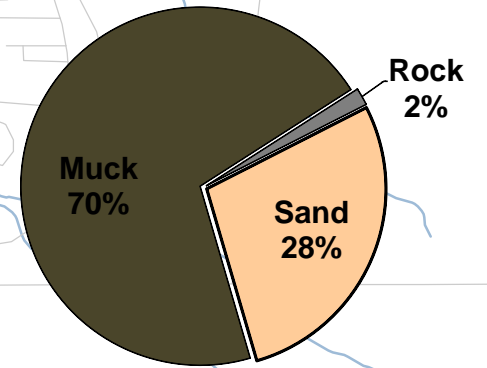

Sources:  
 Hydro: WDNR  
 CWH Survey: Onterra, 2012  
 Map Date: May 7, 2013  
 Filename: Map4\_Mirror\_CWH.mxd

**Legend**

**2-8 Inches**

- No Branches
- Minimal Branches
- Moderate Branches
- Full Canopy

**>8 Inches**

- No Branches
- Minimal Branches
- Moderate Branches
- Full Canopy

Cluster

**Map 4**  
**Mirror Lake**  
 Sauk County, Wisconsin  
**Coarse Woody**  
**Habitat**

**Onterra LLC**  
 Lake Management Planning  
 815 Prosper Rd  
 De Pere, WI 54115  
 920.338.8860  
 www.onterra-eco.com