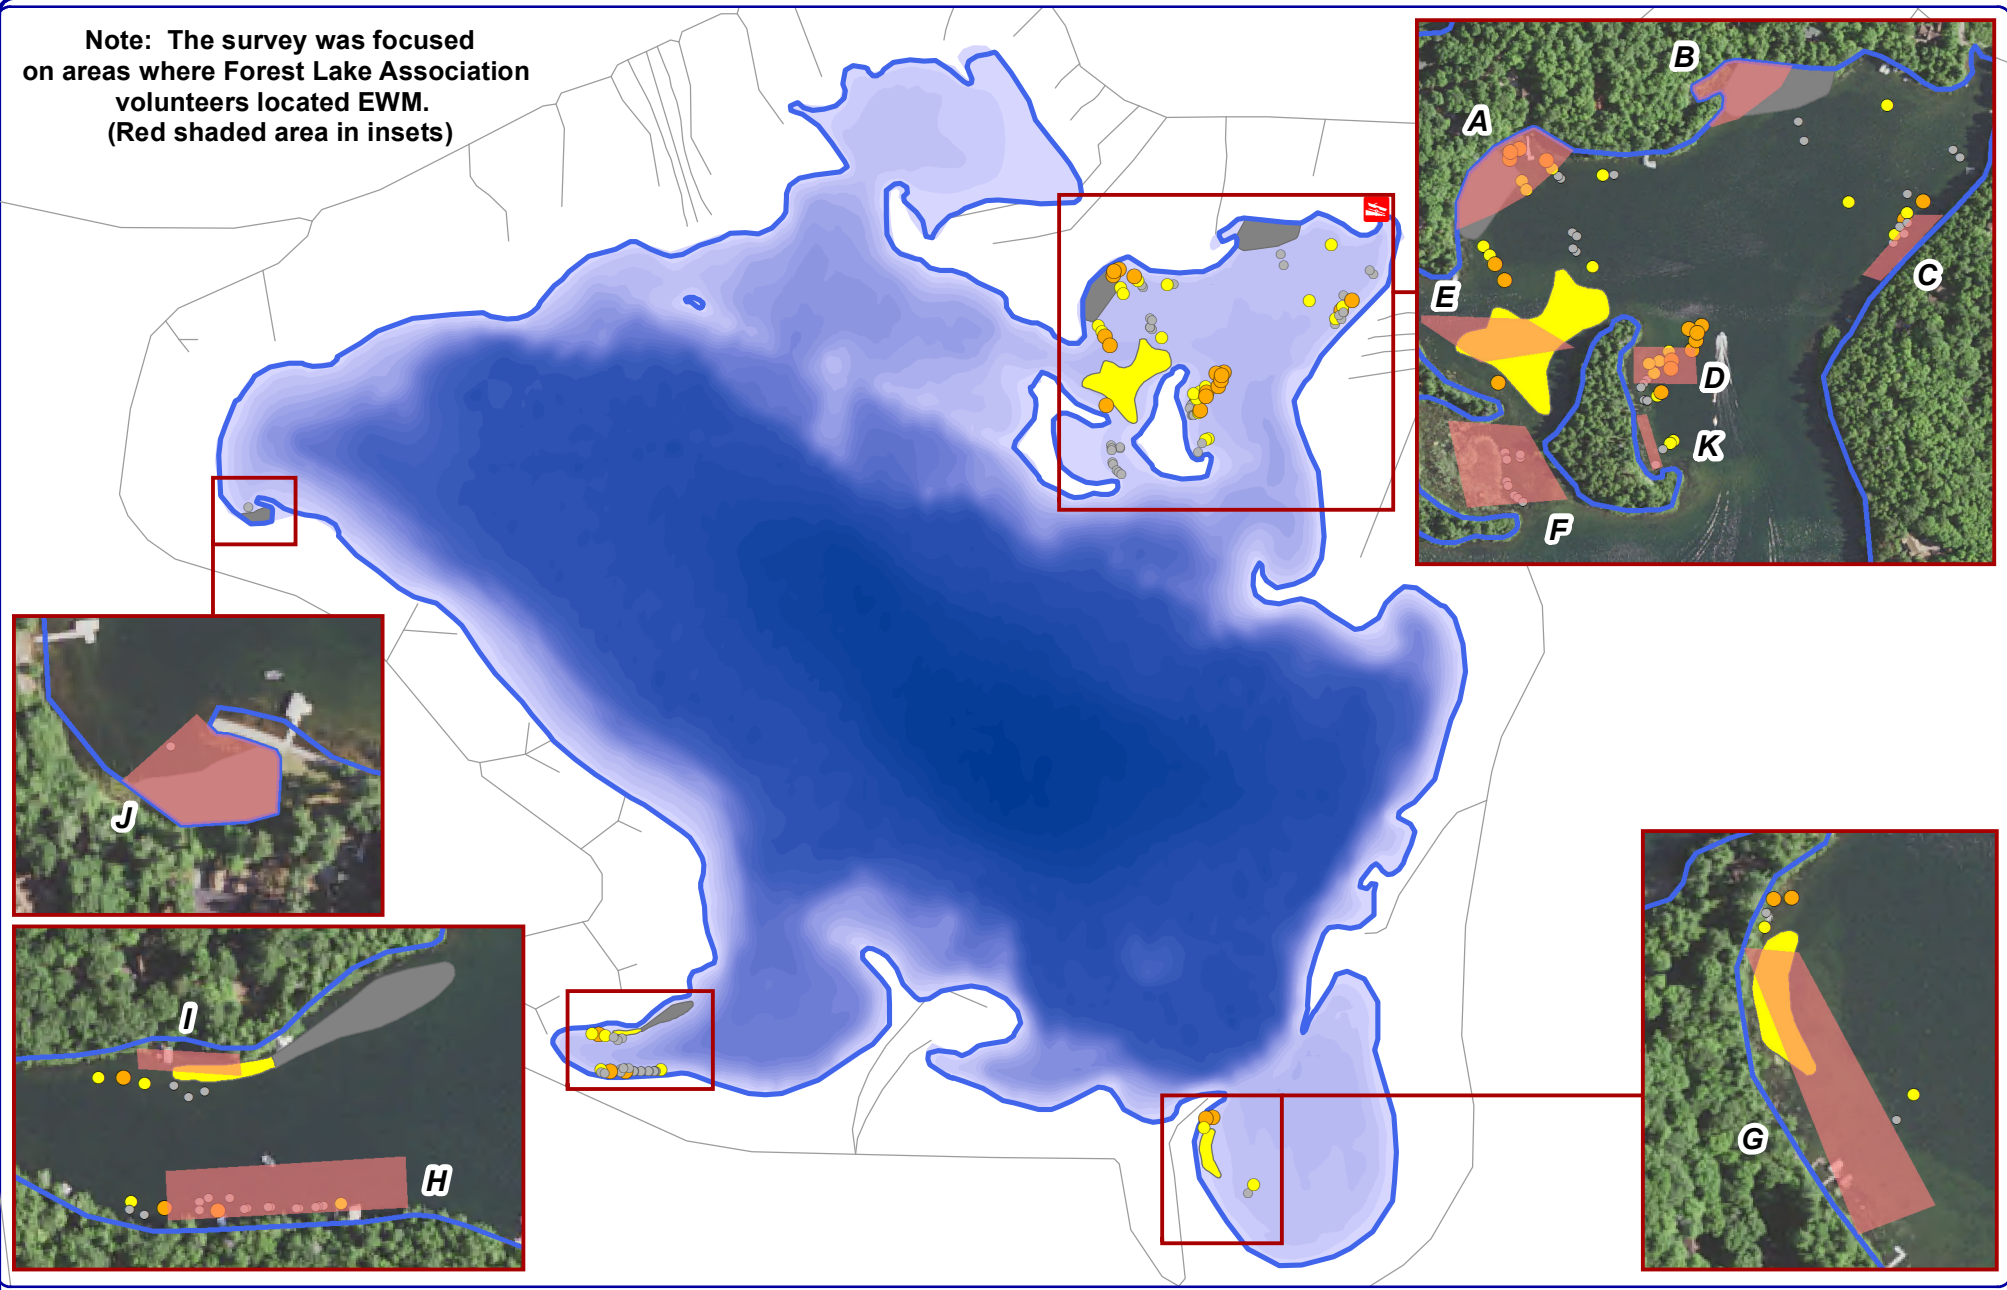

Sources:
 Aquatic Plants: Onterra, 2016
 Orthophotography: NAIP, 2015
Map date: November 7, 2016
 Filename: ForestVilas_Comm_2016.mxd

Extent of large map shown in red.

Legend

Small Plant Communities

- Emergent
- Floating-leaf
- Mixed Floating-leaf & Emergent

Large Plant Communities

- ✕ Emergent
- ✕ Floating-leaf
- ✕ Mixed Floating-leaf & Emergent

Map 7

Forest Lake

Vilas County, Wisconsin

**Aquatic Plant
 Communities**

Note: The survey was focused on areas where Forest Lake Association volunteers located EWM. (Red shaded area in insets)

Project Location in Wisconsin

Legend

- Highly Scattered (*none found*)
- Dominant
- Highly Dominant (*none found*)
- Surface Matting (*none found*)
- Single or Few Plants
- Clumps of Plants
- Small Plant Colony
- Public Access Location