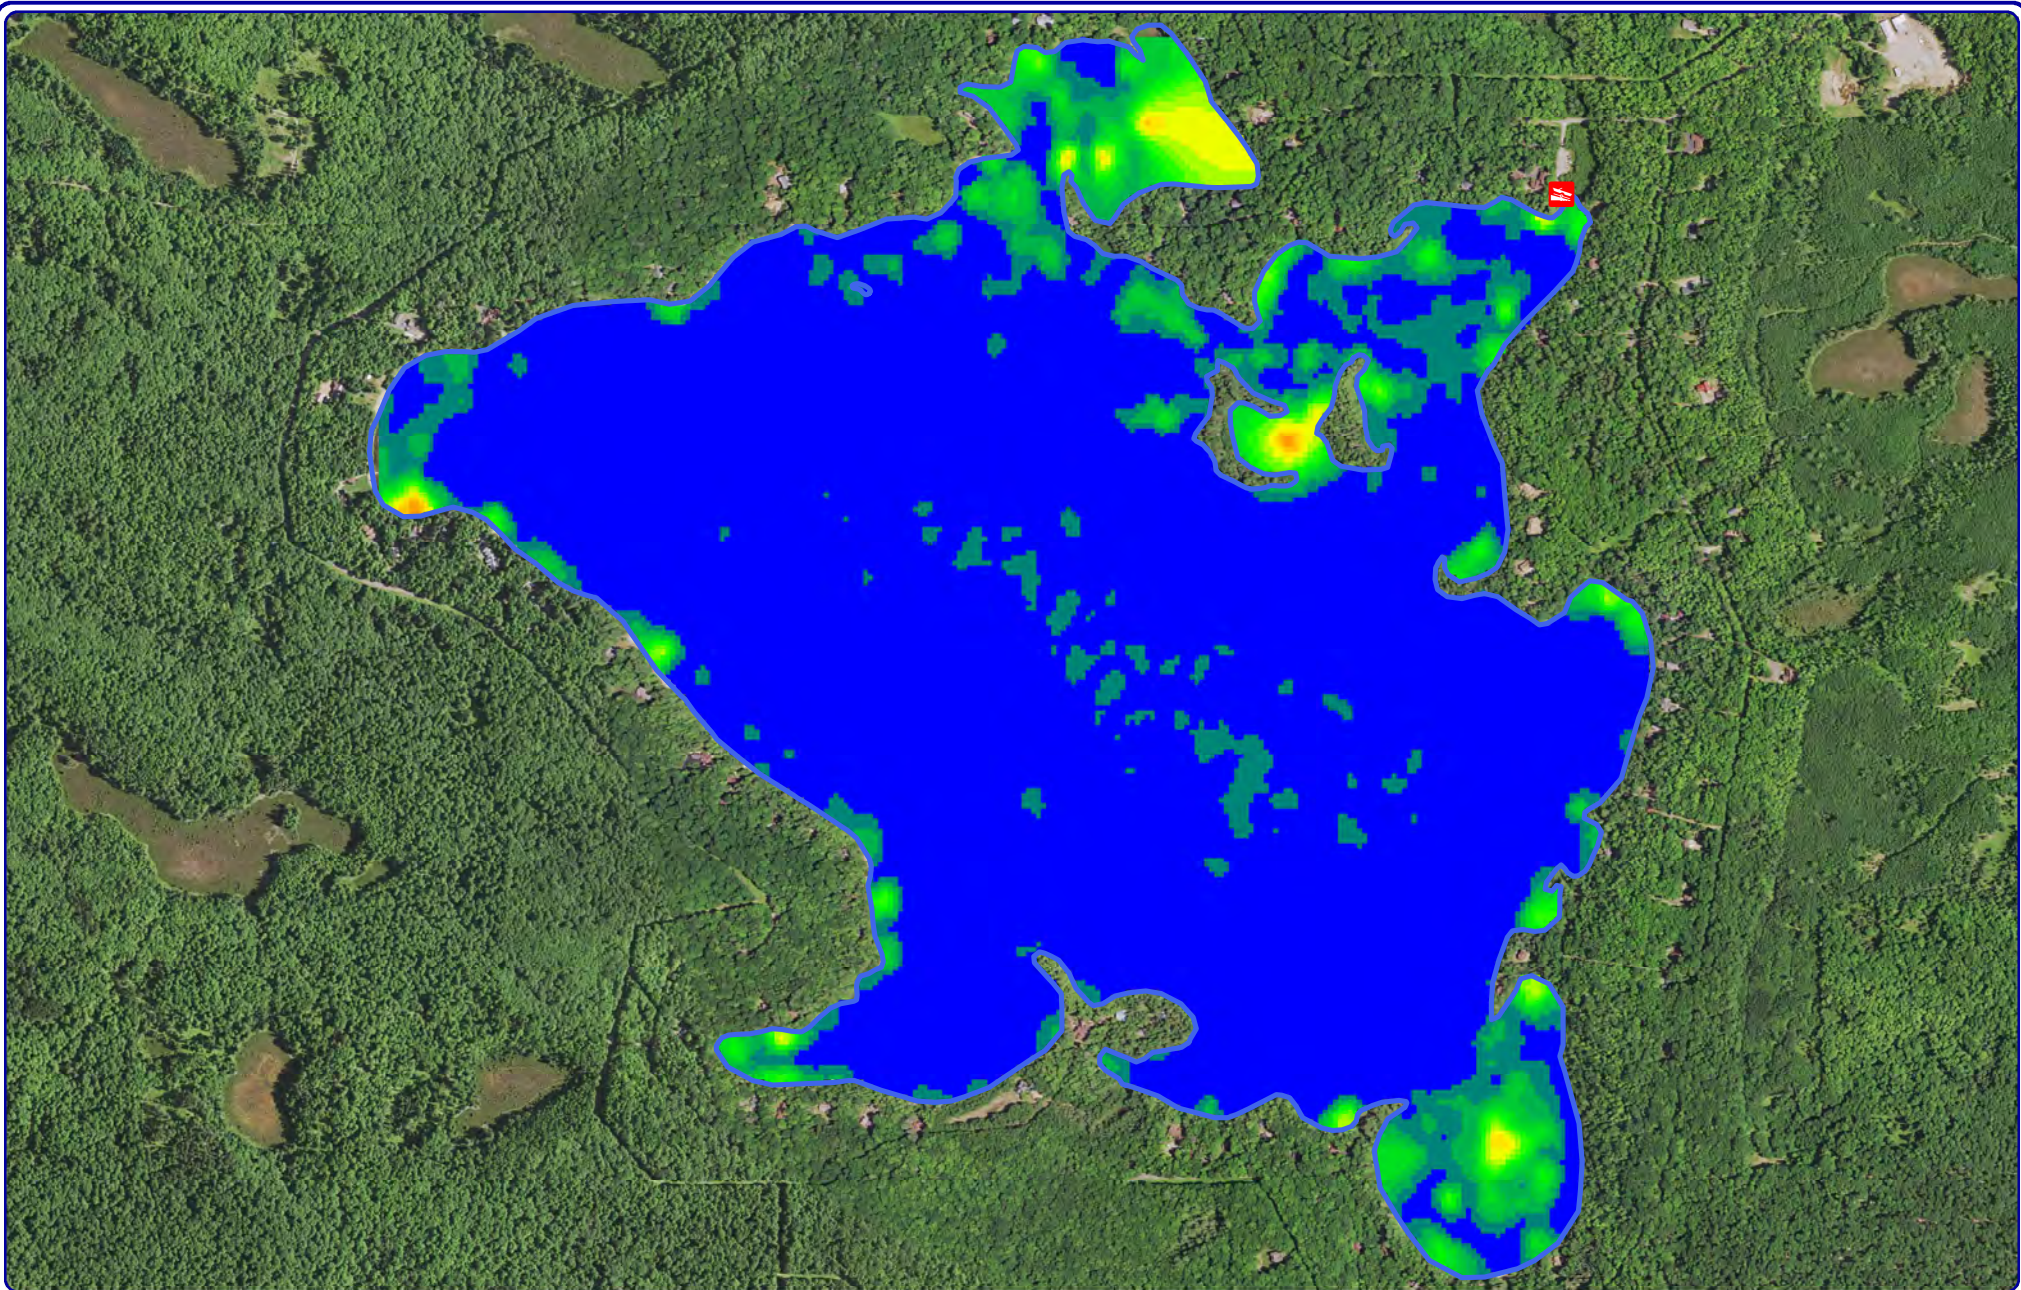

Sources:
 Hydro: WDNR
 Substrate Hardness: Onterra 2016
 Orthophotography: NAIP 2015
 Map Date: April 12, 2017
 Filename: ForestVilas_Acoustic_Sediment.mxd

Project Location in Wisconsin

Legend

Map 5
 Forest Lake
 Vilas County, Wisconsin
**2016 Bio-Acoustic
 Survey Results -
 Substrate Hardness**