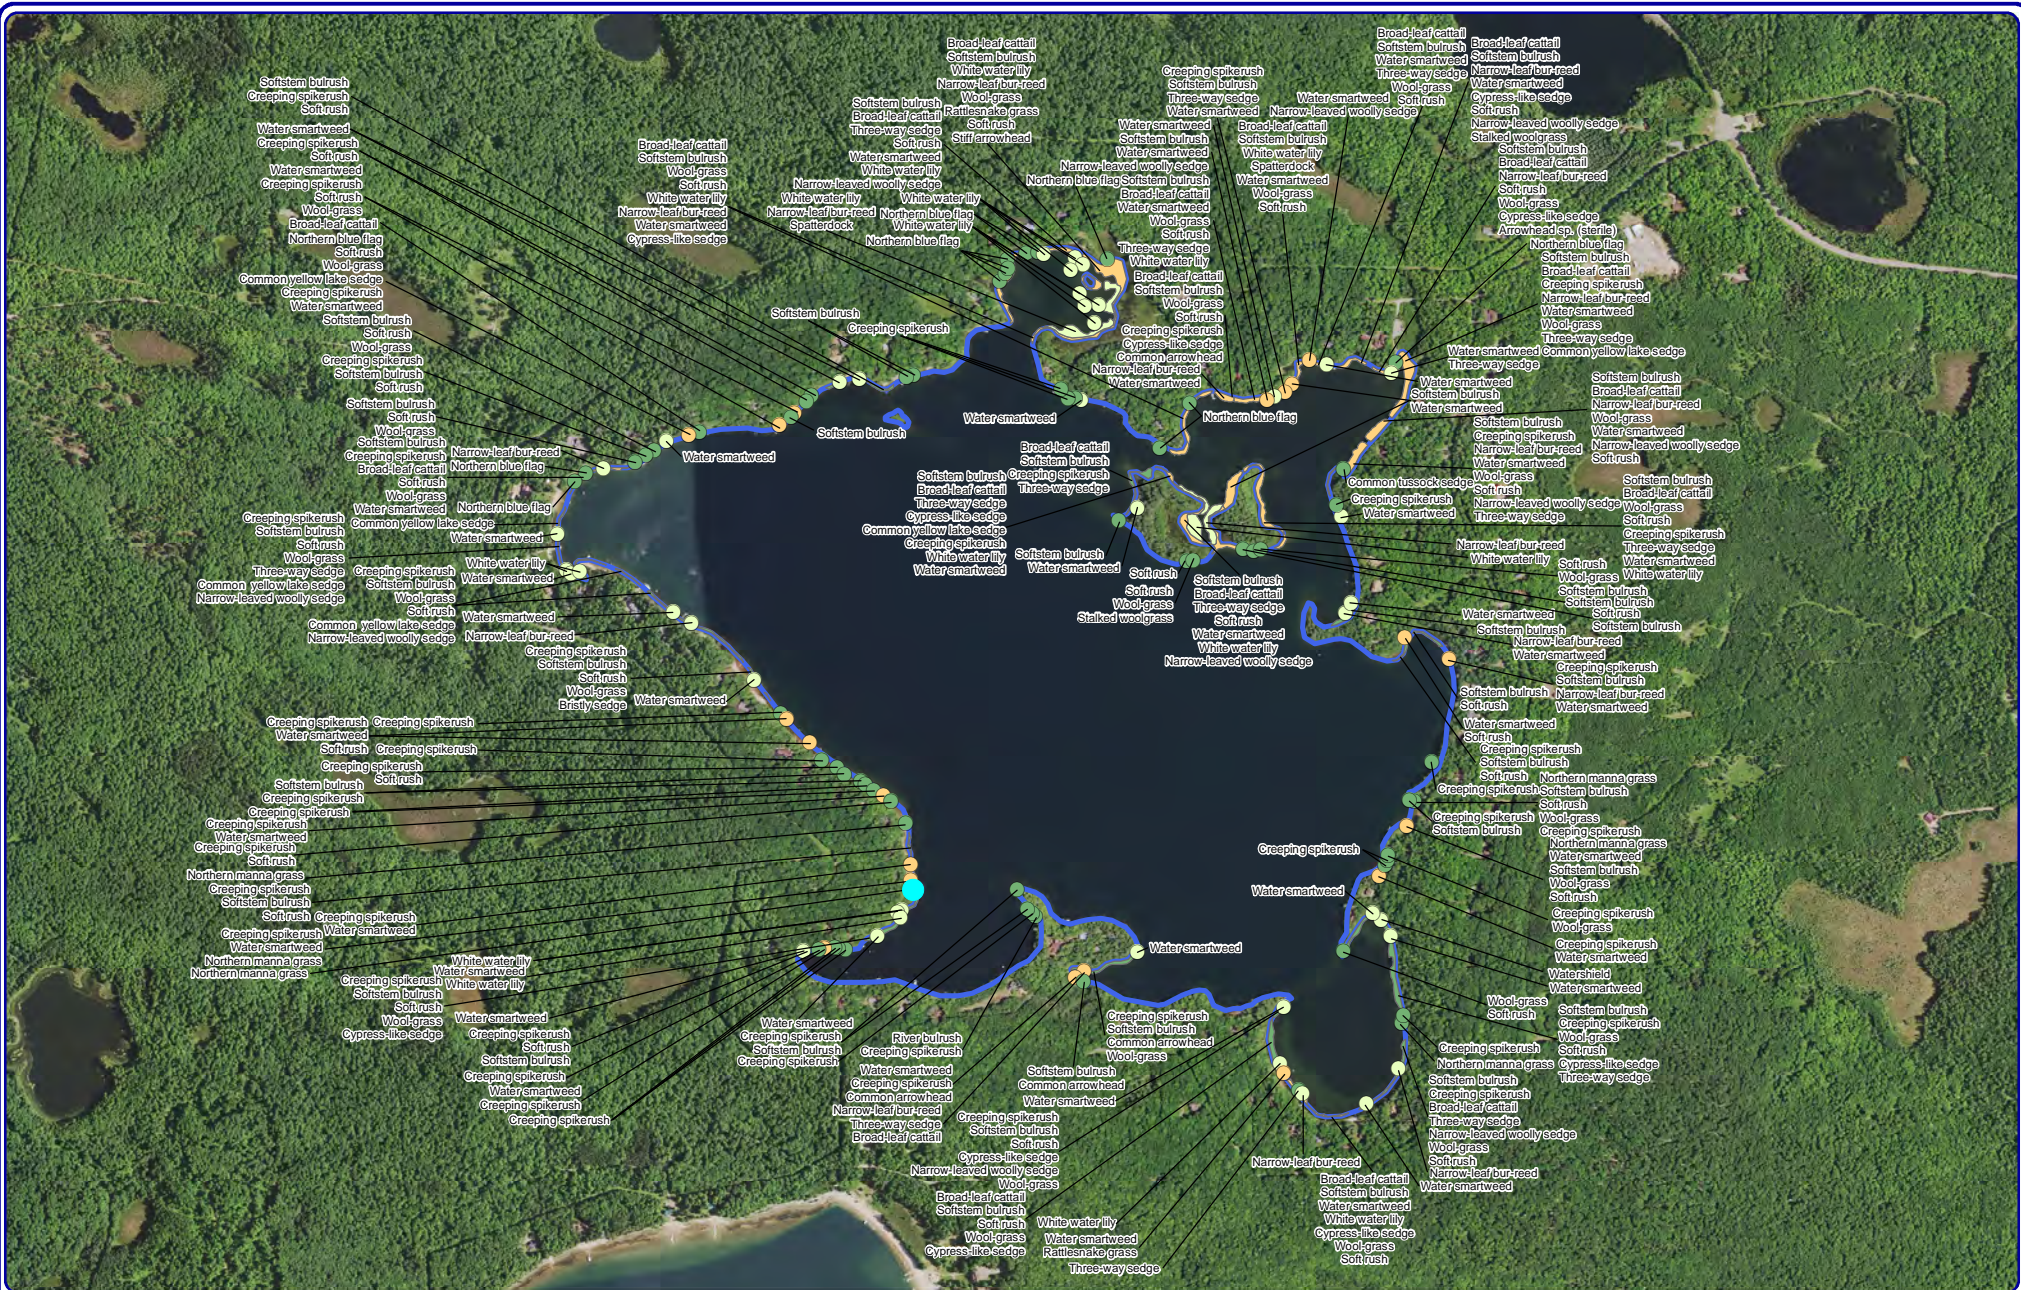

Project Location in Wisconsin

Legend

-  Forest Lake ~ 442 acres
 Based upon 2013 Orthophotography
-  Public Boat Landing

Map 1

Forest Lake
 Vilas County, Wisconsin
**Project Location
 & Lake Boundary**

Onterra LLC
 Lake Management Planning
 815 Prosper Road
 De Pere, WI 54115
 920.338.8860
 www.onterra-eco.com

Project Location in Wisconsin

Legend

- Natural/Undeveloped
- Developed-Natural
- Developed-Semi-Natural
- Developed-Unnatural
- Urbanized
- Seawall
- Rip-Rap
- Masonry/Wood

Map 3
 Forest Lake
 Vilas County, Wisconsin
**2016 Shoreland
 Condition**

Project Location in Wisconsin

Legend

Map 6
 Forest Lake
 Vilas County, Wisconsin
**2016 Bio-Acoustic
 Survey Results -
 Aquatic Plant Bio-Volume**

Onterra LLC
 Lake Management Planning
 815 Prosper Road
 De Pere, WI 54115
 920.338.8860
 www.onterra-eco.com

Sources:
 Aquatic Plants: Onterra, 2016
 Orthophotography: NAIP, 2015
Map date: November 7, 2016
 Filename: ForestVilas_Comm_2016.mxd

Extent of large map shown in red.

Legend

Small Plant Communities

- Emergent
- Floating-leaf
- Mixed Floating-leaf & Emergent