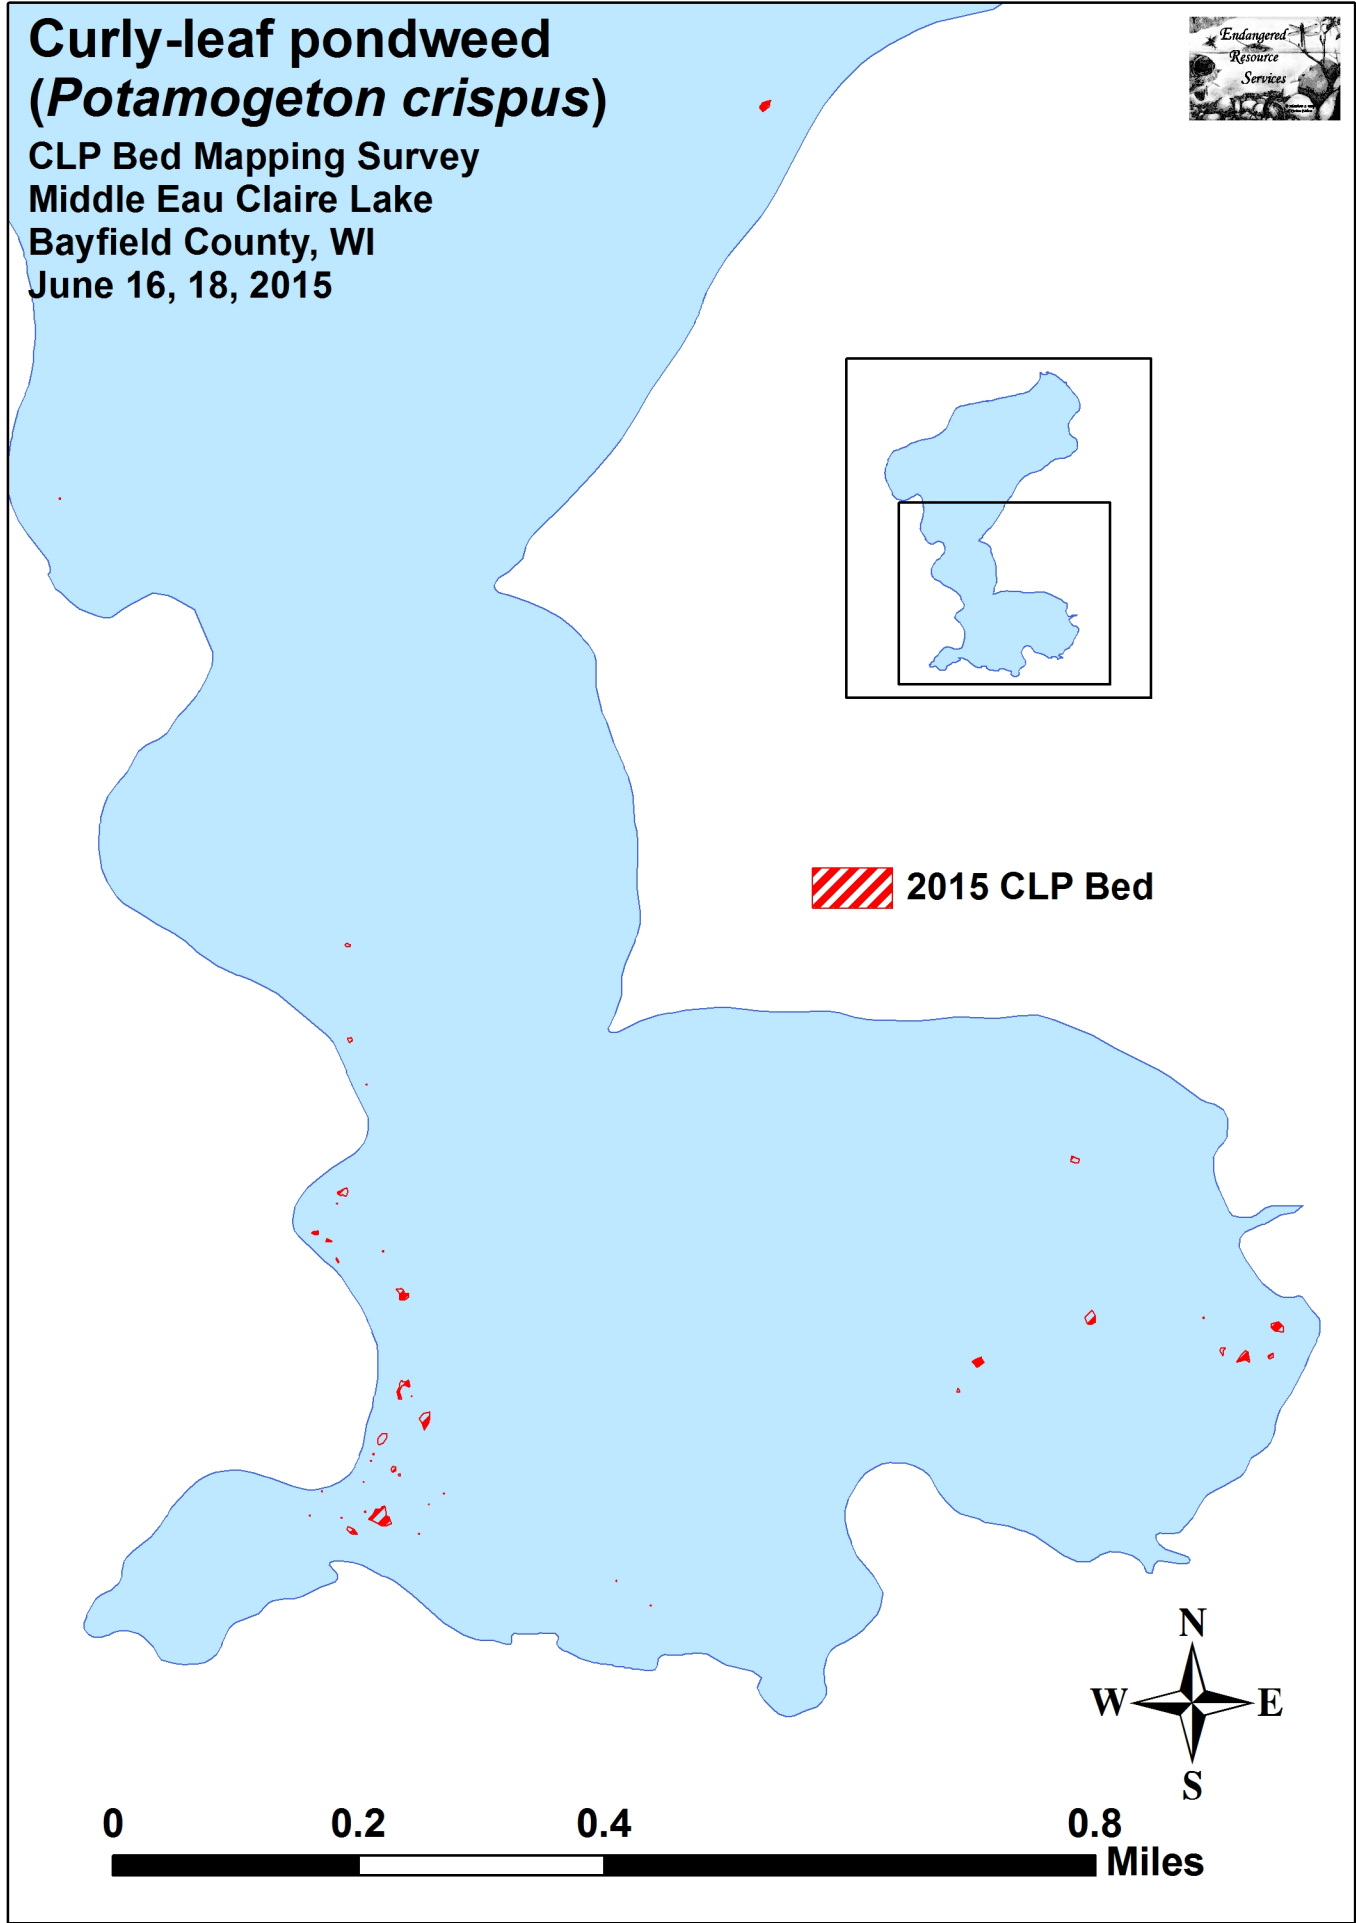

Curly-leaf pondweed (*Potamogeton crispus*)

CLP Bed Mapping Survey
Middle Eau Claire Lake
Bayfield County, WI
June 16, 18, 2015

 2015 CLP Bed

0 0.2 0.4 0.8 Miles

Curly-leaf pondweed (*Potamogeton crispus*)

CLP Bed Mapping Survey
Upper Eau Claire Lake
Bayfield County, WI
June 16, 2015

Curly-leaf pondweed (*Potamogeton crispus*)

CLP Bed Mapping Survey
Upper Eau Claire Lake
Bayfield County, WI
June 16, 2015