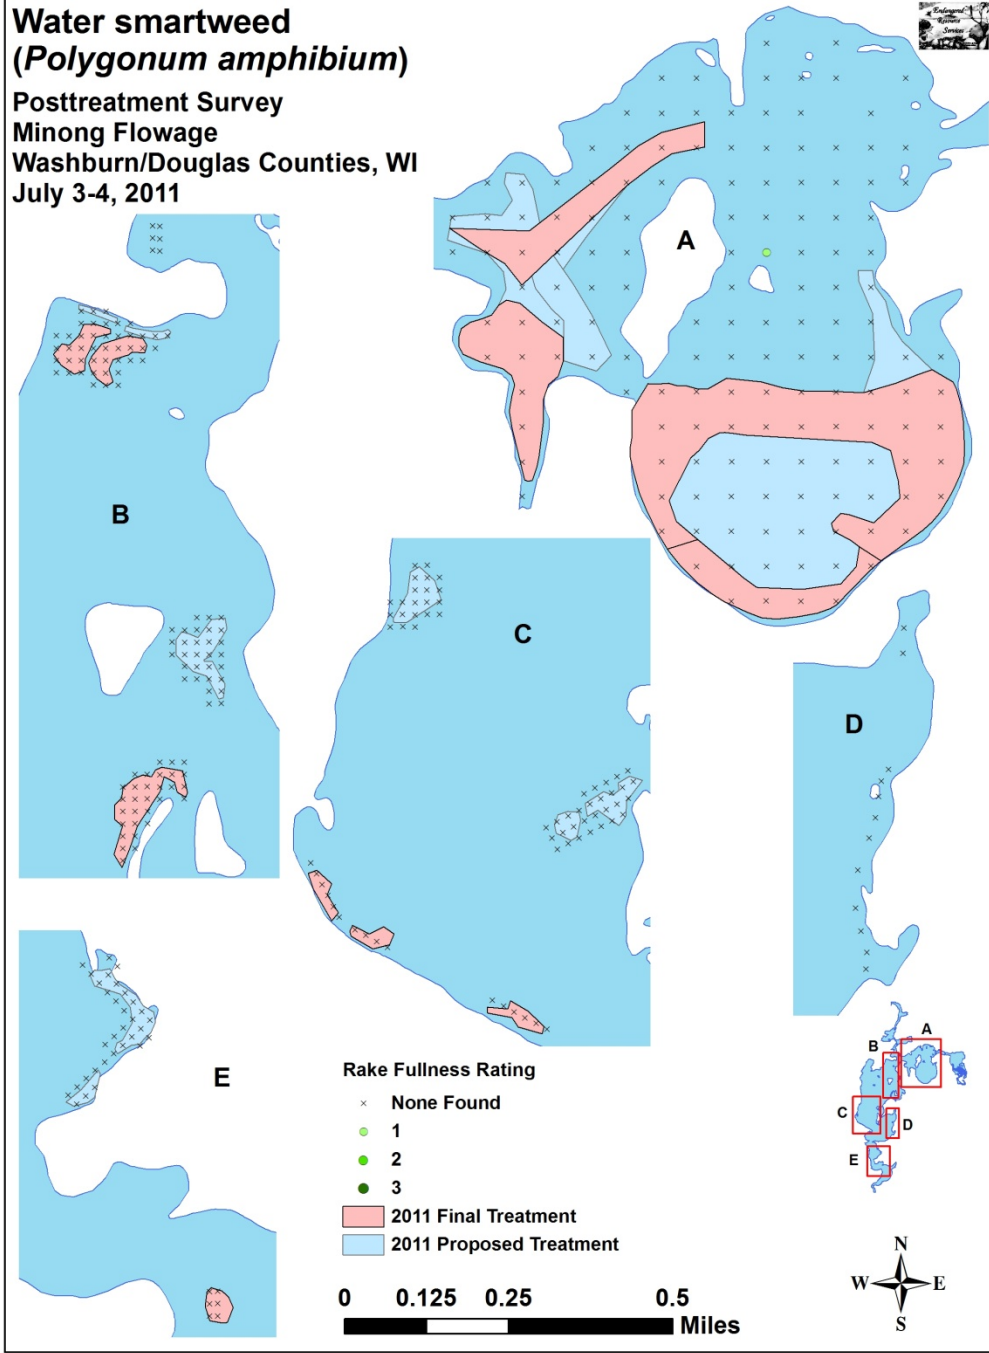

**Water star-grass
(*Heteranthera dubia*)**
Posttreatment Survey
Minong Flowage
Washburn/Douglas Counties, WI
July 3-4, 2011

**Northern water milfoil
(*Myriophyllum sibiricum*)**

**Posttreatment Survey
Minong Flowage
Washburn/Douglas Counties, WI
July 3-4, 2011**

Nitella
(*Nitella* sp.)
 Posttreatment Survey
 Minong Flowage
 Washburn/Douglas Counties, WI
 July 3-4, 2011

**Spatterdock
(*Nuphar variegata*)**
Posttreatment Survey
Minong Flowage
Washburn/Douglas Counties, WI
July 3-4, 2011

**White water lily
(*Nymphaea odorata*)**
Posttreatment Survey
Minong Flowage
Washburn/Douglas Counties, WI
July 3-4, 2011

**Water smartweed
(*Polygonum amphibium*)**

**Posttreatment Survey
Minong Flowage
Washburn/Douglas Counties, WI
July 3-4, 2011**

**Large-leaf pondweed
(*Potamogeton amplifolius*)**
Posttreatment Survey
Minong Flowage
Washburn/Douglas Counties, WI
July 3-4, 2011

**Floating-leaf pondweed
(*Potamogeton natans*)**
Posttreatment Survey
Minong Flowage
Washburn/Douglas Counties, WI
July 3-4, 2011