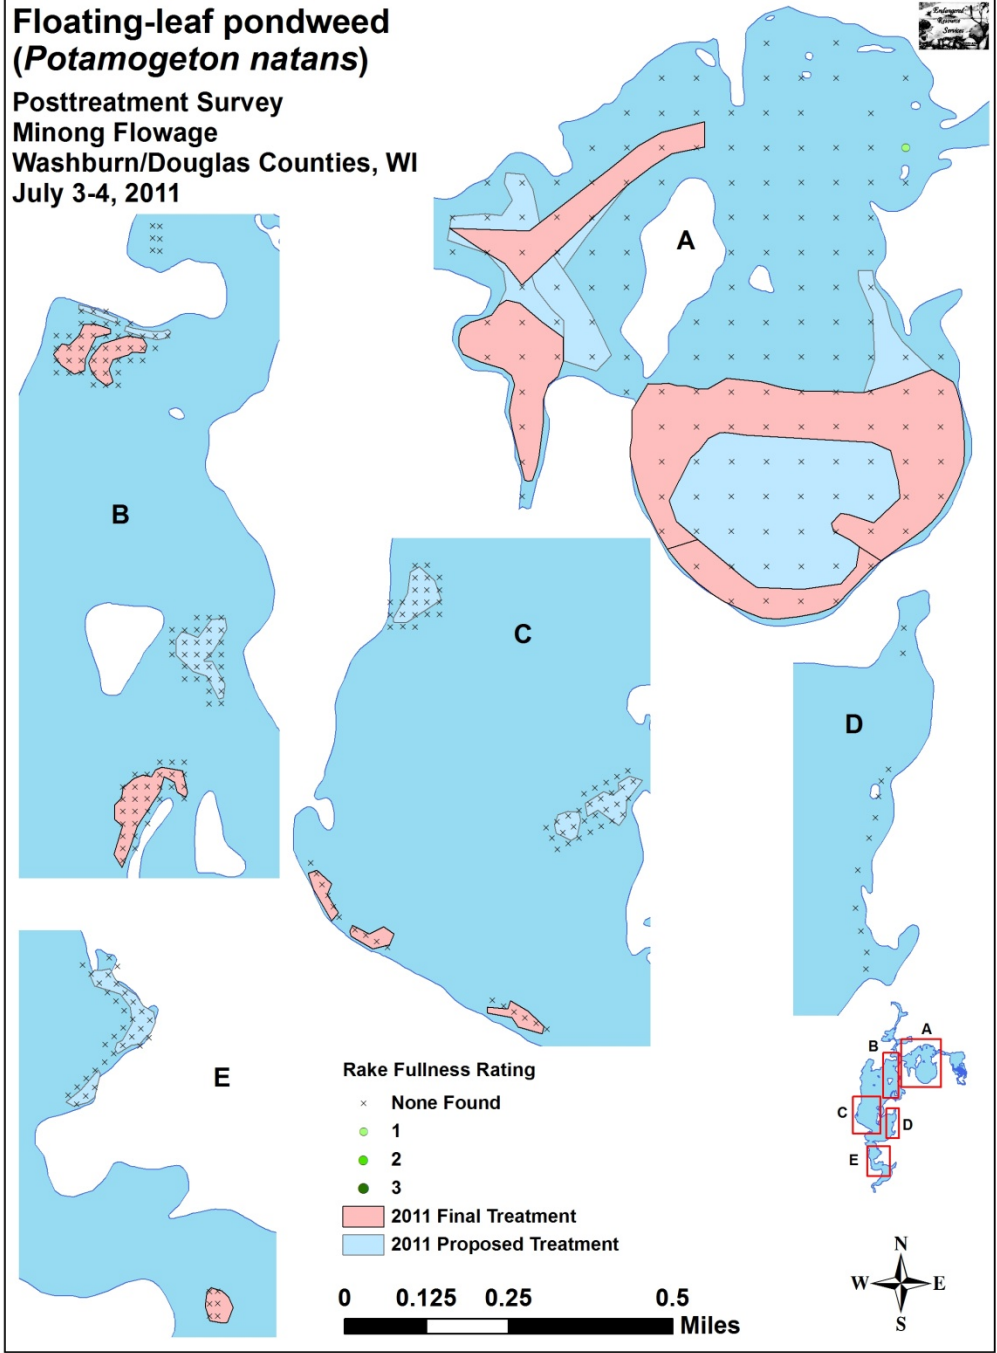

Nitella
(*Nitella* sp.)
 Posttreatment Survey
 Minong Flowage
 Washburn/Douglas Counties, WI
 July 3-4, 2011

**Spatterdock
(*Nuphar variegata*)**
Posttreatment Survey
Minong Flowage
Washburn/Douglas Counties, WI
July 3-4, 2011

**White water lily
(*Nymphaea odorata*)**
Posttreatment Survey
Minong Flowage
Washburn/Douglas Counties, WI
July 3-4, 2011

**Water smartweed
(*Polygonum amphibium*)**

**Posttreatment Survey
Minong Flowage
Washburn/Douglas Counties, WI
July 3-4, 2011**

**Large-leaf pondweed
(*Potamogeton amplifolius*)**
Posttreatment Survey
Minong Flowage
Washburn/Douglas Counties, WI
July 3-4, 2011

**Floating-leaf pondweed
(*Potamogeton natans*)**
Posttreatment Survey
Minong Flowage
Washburn/Douglas Counties, WI
July 3-4, 2011