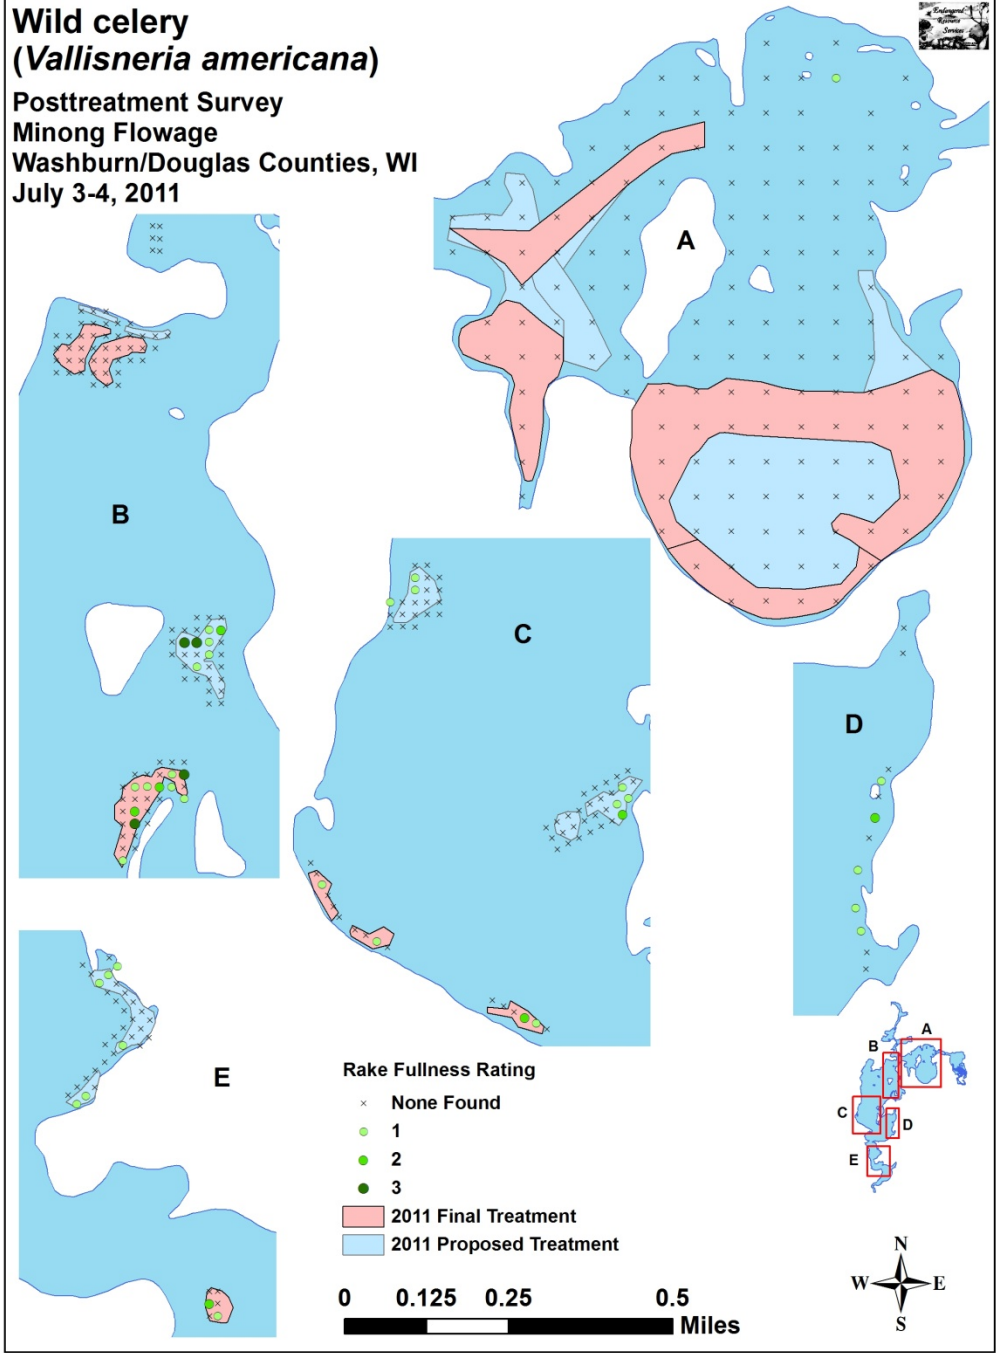

**Wild celery
(*Vallisneria americana*)**
Posttreatment Survey
Minong Flowage
Washburn/Douglas Counties, WI
July 3-4, 2011