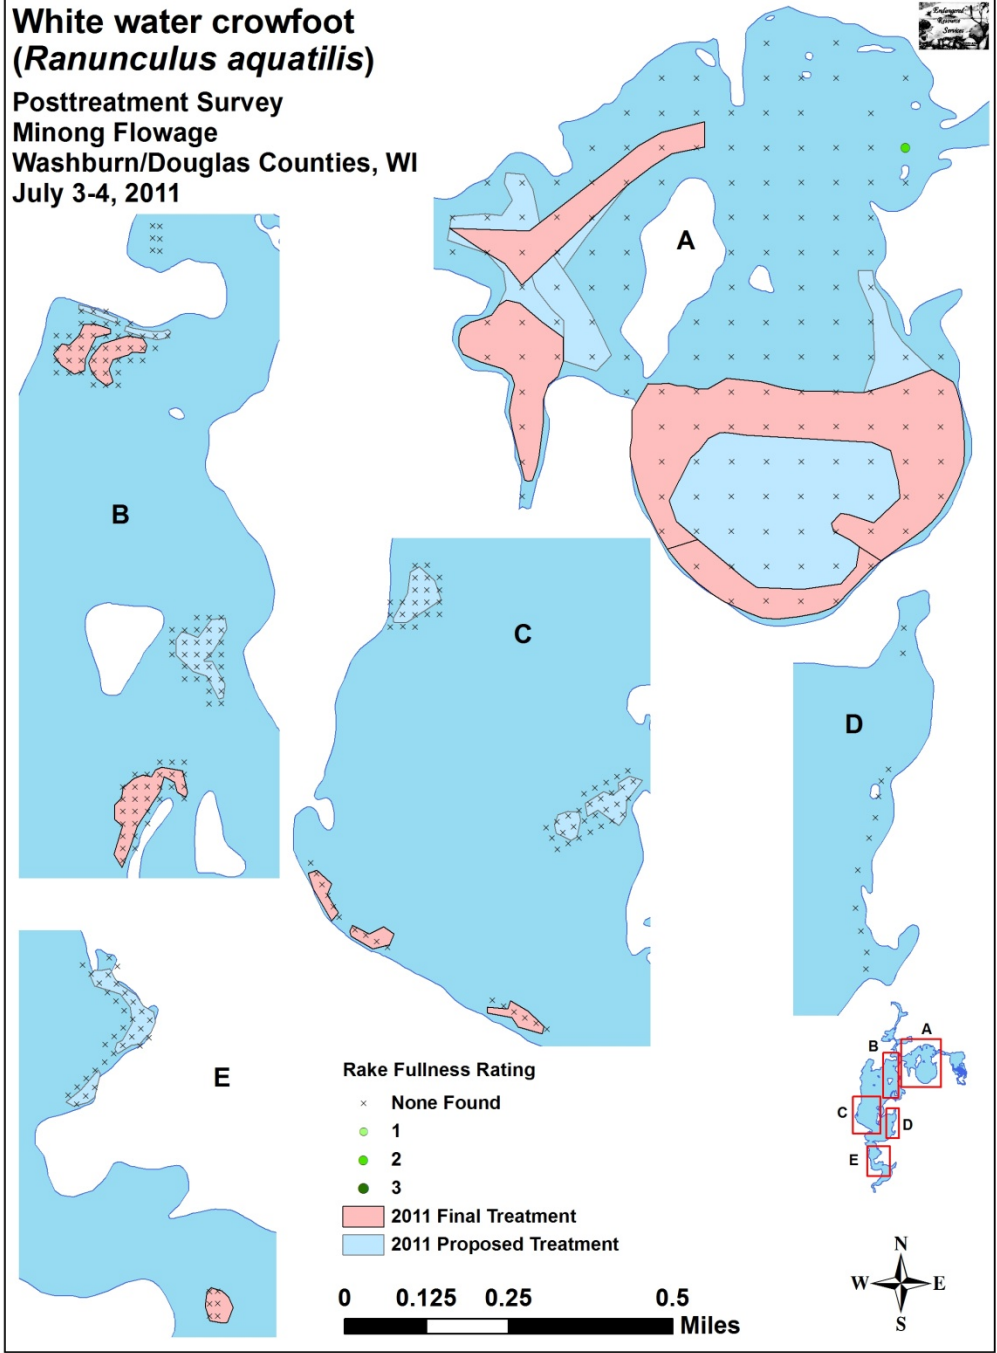

**Vasey's pondweed
(*Potamogeton vaseyi*)**
Posttreatment Survey
Minong Flowage
Washburn/Douglas Counties, WI
July 3-4, 2011

**Flat-stem pondweed
(*Potamogeton zosteriformis*)**

**Posttreatment Survey
Minong Flowage
Washburn/Douglas Counties, WI
July 3-4, 2011**

**White water crowfoot
(*Ranunculus aquatilis*)**
Posttreatment Survey
Minong Flowage
Washburn/Douglas Counties, WI
July 3-4, 2011

**Narrow-leaved bur-reed
(*Sparganium angustifolium*)**

Posttreatment Survey
Minong Flowage
Washburn/Douglas Counties, WI
July 3-4, 2011