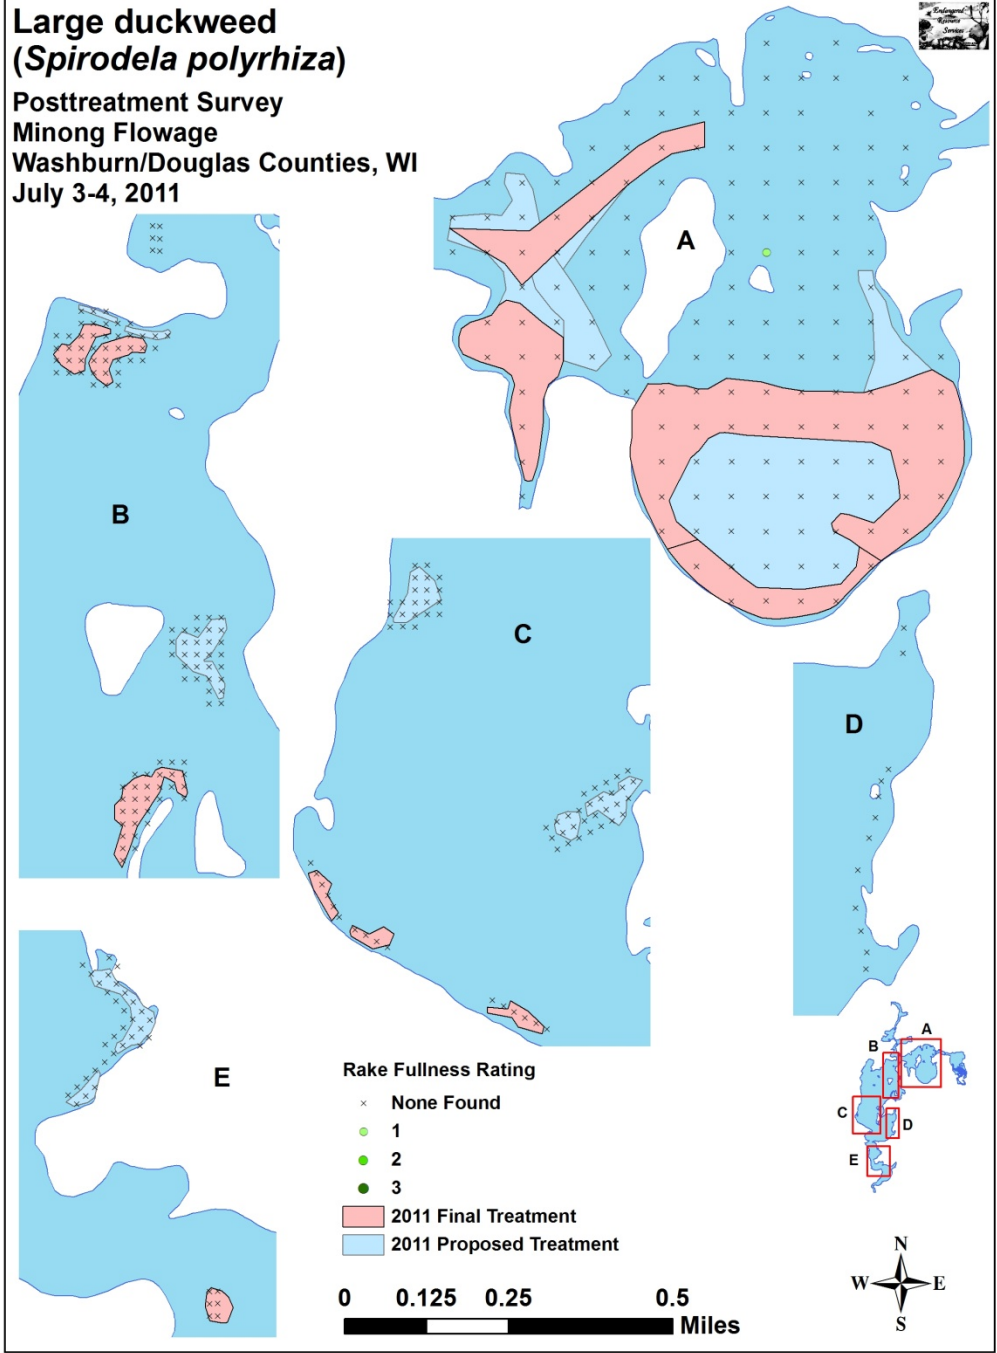

Appendix VII: Posttreatment Native Species Density and Distribution

Aquatic moss

Posttreatment Survey
Minong Flowage
Washburn/Douglas Counties, WI
July 3-4, 2011

**Water marigold
(*Bidens beckii*)**
Posttreatment Survey
Minong Flowage
Washburn/Douglas Counties, WI
July 3-4, 2011

**Vasey's pondweed
(*Potamogeton vaseyi*)**
Posttreatment Survey
Minong Flowage
Washburn/Douglas Counties, WI
July 3-4, 2011

**Flat-stem pondweed
(*Potamogeton zosteriformis*)**

**Posttreatment Survey
Minong Flowage
Washburn/Douglas Counties, WI
July 3-4, 2011**

**White water crowfoot
(*Ranunculus aquatilis*)**
Posttreatment Survey
Minong Flowage
Washburn/Douglas Counties, WI
July 3-4, 2011

**Narrow-leaved bur-reed
(*Sparganium angustifolium*)**

Posttreatment Survey
Minong Flowage
Washburn/Douglas Counties, WI
July 3-4, 2011

**Large duckweed
(*Spirodela polyrhiza*)**
Posttreatment Survey
Minong Flowage
Washburn/Douglas Counties, WI
July 3-4, 2011

**Sago pondweed
(*Stuckenia pectinata*)**
Posttreatment Survey
Minong Flowage
Washburn/Douglas Counties, WI
July 3-4, 2011