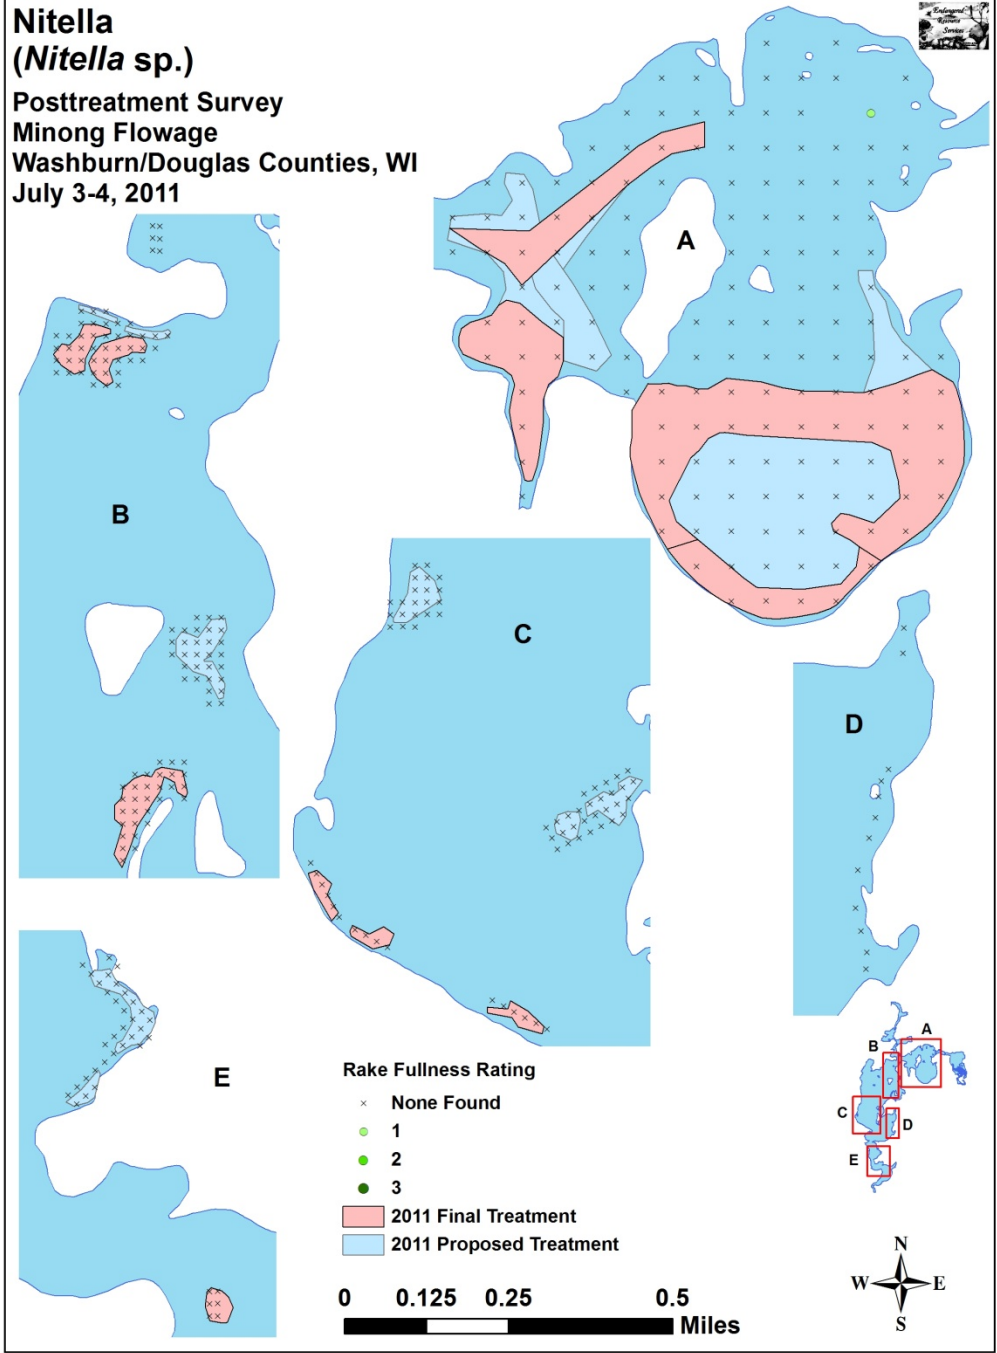

**Watershield
(*Brasenia schreberi*)**
Posttreatment Survey
Minong Flowage
Washburn/Douglas Counties, WI
July 3-4, 2011

**Coontail
(*Ceratophyllum demersum*)**
Posttreatment Survey
Minong Flowage
Washburn/Douglas Counties, WI
July 3-4, 2011

**Common waterweed
(*Elodea canadensis*)**
Posttreatment Survey
Minong Flowage
Washburn/Douglas Counties, WI
July 3-4, 2011

Filamentous algae

Posttreatment Survey
Minong Flowage
Washburn/Douglas Counties, WI
July 3-4, 2011

**Water star-grass
(*Heteranthera dubia*)**
Posttreatment Survey
Minong Flowage
Washburn/Douglas Counties, WI
July 3-4, 2011

**Northern water milfoil
(*Myriophyllum sibiricum*)**

**Posttreatment Survey
Minong Flowage
Washburn/Douglas Counties, WI
July 3-4, 2011**

Nitella
(*Nitella* sp.)
 Posttreatment Survey
 Minong Flowage
 Washburn/Douglas Counties, WI
 July 3-4, 2011

**Spatterdock
(*Nuphar variegata*)**
Posttreatment Survey
Minong Flowage
Washburn/Douglas Counties, WI
July 3-4, 2011