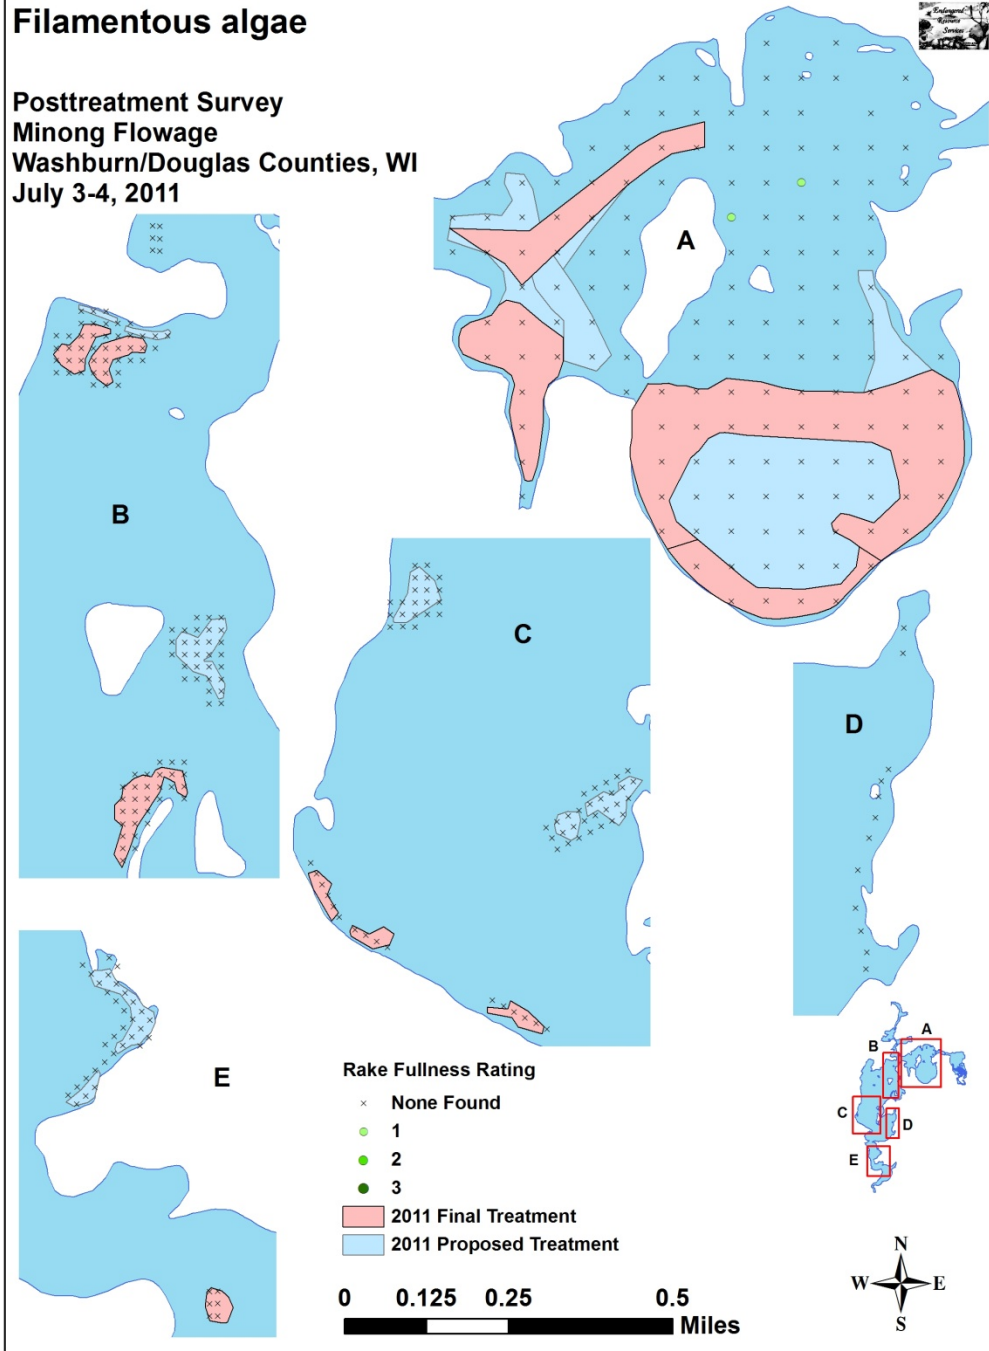

Appendix VII: Posttreatment Native Species Density and Distribution

Aquatic moss

Posttreatment Survey
Minong Flowage
Washburn/Douglas Counties, WI
July 3-4, 2011

**Water marigold
(*Bidens beckii*)**
Posttreatment Survey
Minong Flowage
Washburn/Douglas Counties, WI
July 3-4, 2011

**Watershield
(*Brasenia schreberi*)**
Posttreatment Survey
Minong Flowage
Washburn/Douglas Counties, WI
July 3-4, 2011

**Coontail
(*Ceratophyllum demersum*)**
Posttreatment Survey
Minong Flowage
Washburn/Douglas Counties, WI
July 3-4, 2011

**Common waterweed
(*Elodea canadensis*)**
Posttreatment Survey
Minong Flowage
Washburn/Douglas Counties, WI
July 3-4, 2011

Filamentous algae

Posttreatment Survey
Minong Flowage
Washburn/Douglas Counties, WI
July 3-4, 2011

**Water star-grass
(*Heteranthera dubia*)**
Posttreatment Survey
Minong Flowage
Washburn/Douglas Counties, WI
July 3-4, 2011

**Northern water milfoil
(*Myriophyllum sibiricum*)**

**Posttreatment Survey
Minong Flowage
Washburn/Douglas Counties, WI
July 3-4, 2011**