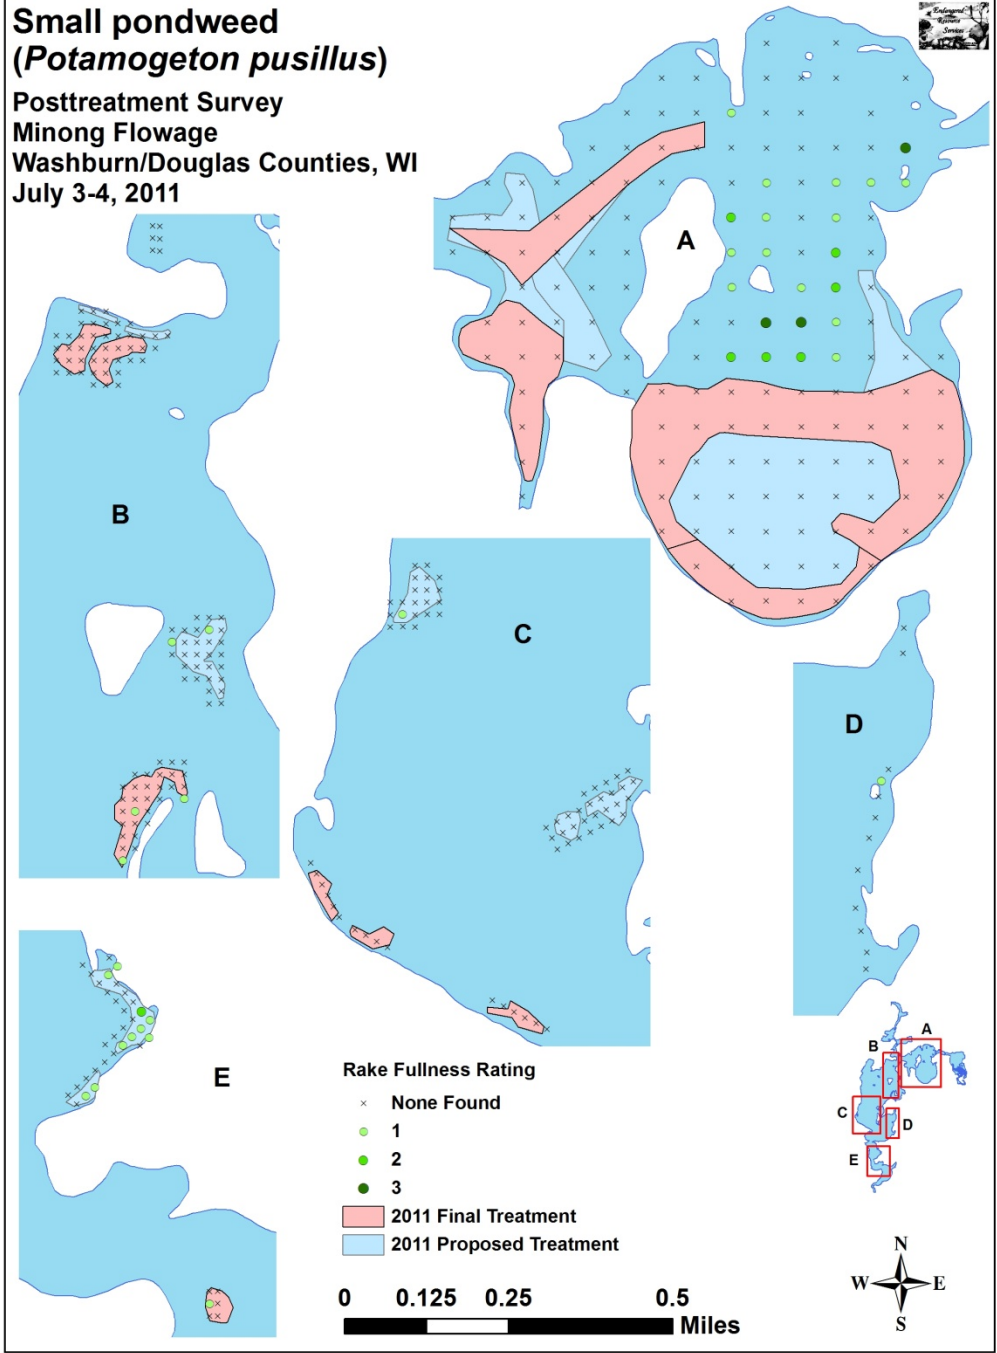

**White water lily
(*Nymphaea odorata*)**
Posttreatment Survey
Minong Flowage
Washburn/Douglas Counties, WI
July 3-4, 2011

**Water smartweed
(*Polygonum amphibium*)**

**Posttreatment Survey
Minong Flowage
Washburn/Douglas Counties, WI
July 3-4, 2011**

**Large-leaf pondweed
(*Potamogeton amplifolius*)**
Posttreatment Survey
Minong Flowage
Washburn/Douglas Counties, WI
July 3-4, 2011

**Floating-leaf pondweed
(*Potamogeton natans*)**
Posttreatment Survey
Minong Flowage
Washburn/Douglas Counties, WI
July 3-4, 2011

**White-stem pondweed
(*Potamogeton praelongus*)**

**Posttreatment Survey
Minong Flowage
Washburn/Douglas Counties, WI
July 3-4, 2011**

**Small pondweed
(*Potamogeton pusillus*)**
Posttreatment Survey
Minong Flowage
Washburn/Douglas Counties, WI
July 3-4, 2011