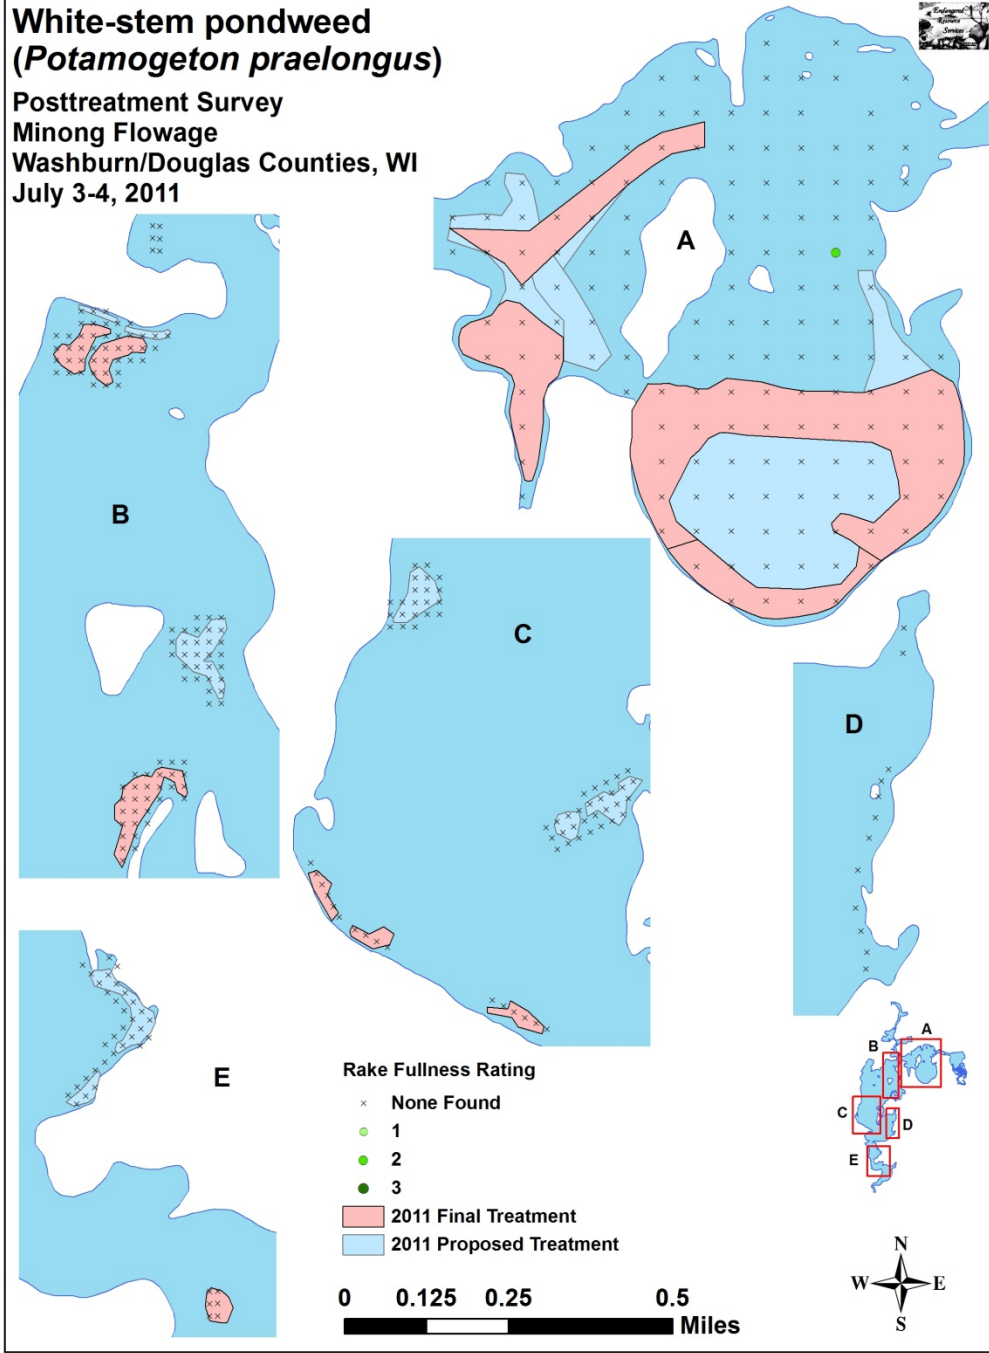

**White water lily
(*Nymphaea odorata*)**
Posttreatment Survey
Minong Flowage
Washburn/Douglas Counties, WI
July 3-4, 2011

**Water smartweed
(*Polygonum amphibium*)**

**Posttreatment Survey
Minong Flowage
Washburn/Douglas Counties, WI
July 3-4, 2011**

**Large-leaf pondweed
(*Potamogeton amplifolius*)**
Posttreatment Survey
Minong Flowage
Washburn/Douglas Counties, WI
July 3-4, 2011

**Floating-leaf pondweed
(*Potamogeton natans*)**
Posttreatment Survey
Minong Flowage
Washburn/Douglas Counties, WI
July 3-4, 2011

**White-stem pondweed
(*Potamogeton praelongus*)**

**Posttreatment Survey
Minong Flowage
Washburn/Douglas Counties, WI
July 3-4, 2011**

**Small pondweed
(*Potamogeton pusillus*)**
Posttreatment Survey
Minong Flowage
Washburn/Douglas Counties, WI
July 3-4, 2011