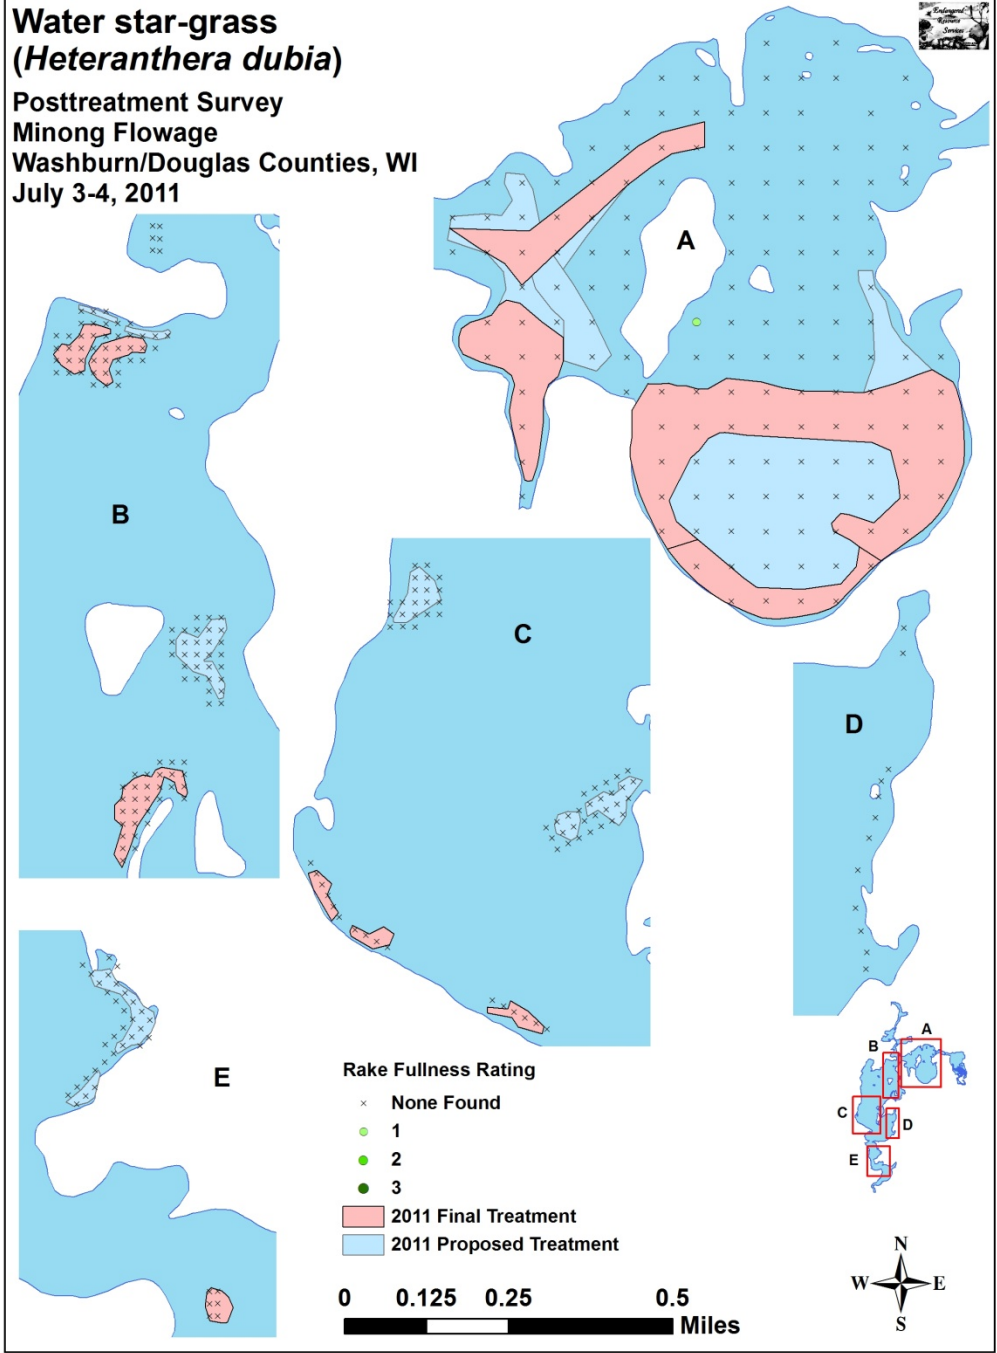

Appendix VII: Posttreatment Native Species Density and Distribution

Aquatic moss

Posttreatment Survey
Minong Flowage
Washburn/Douglas Counties, WI
July 3-4, 2011

**Water marigold
(*Bidens beckii*)**
Posttreatment Survey
Minong Flowage
Washburn/Douglas Counties, WI
July 3-4, 2011

**Watershield
(*Brasenia schreberi*)**
Posttreatment Survey
Minong Flowage
Washburn/Douglas Counties, WI
July 3-4, 2011

**Coontail
(*Ceratophyllum demersum*)**
Posttreatment Survey
Minong Flowage
Washburn/Douglas Counties, WI
July 3-4, 2011

**Common waterweed
(*Elodea canadensis*)**
Posttreatment Survey
Minong Flowage
Washburn/Douglas Counties, WI
July 3-4, 2011

Filamentous algae

Posttreatment Survey
Minong Flowage
Washburn/Douglas Counties, WI
July 3-4, 2011

**Water star-grass
(*Heteranthera dubia*)**
Posttreatment Survey
Minong Flowage
Washburn/Douglas Counties, WI
July 3-4, 2011

**Northern water milfoil
(*Myriophyllum sibiricum*)**

**Posttreatment Survey
Minong Flowage
Washburn/Douglas Counties, WI
July 3-4, 2011**