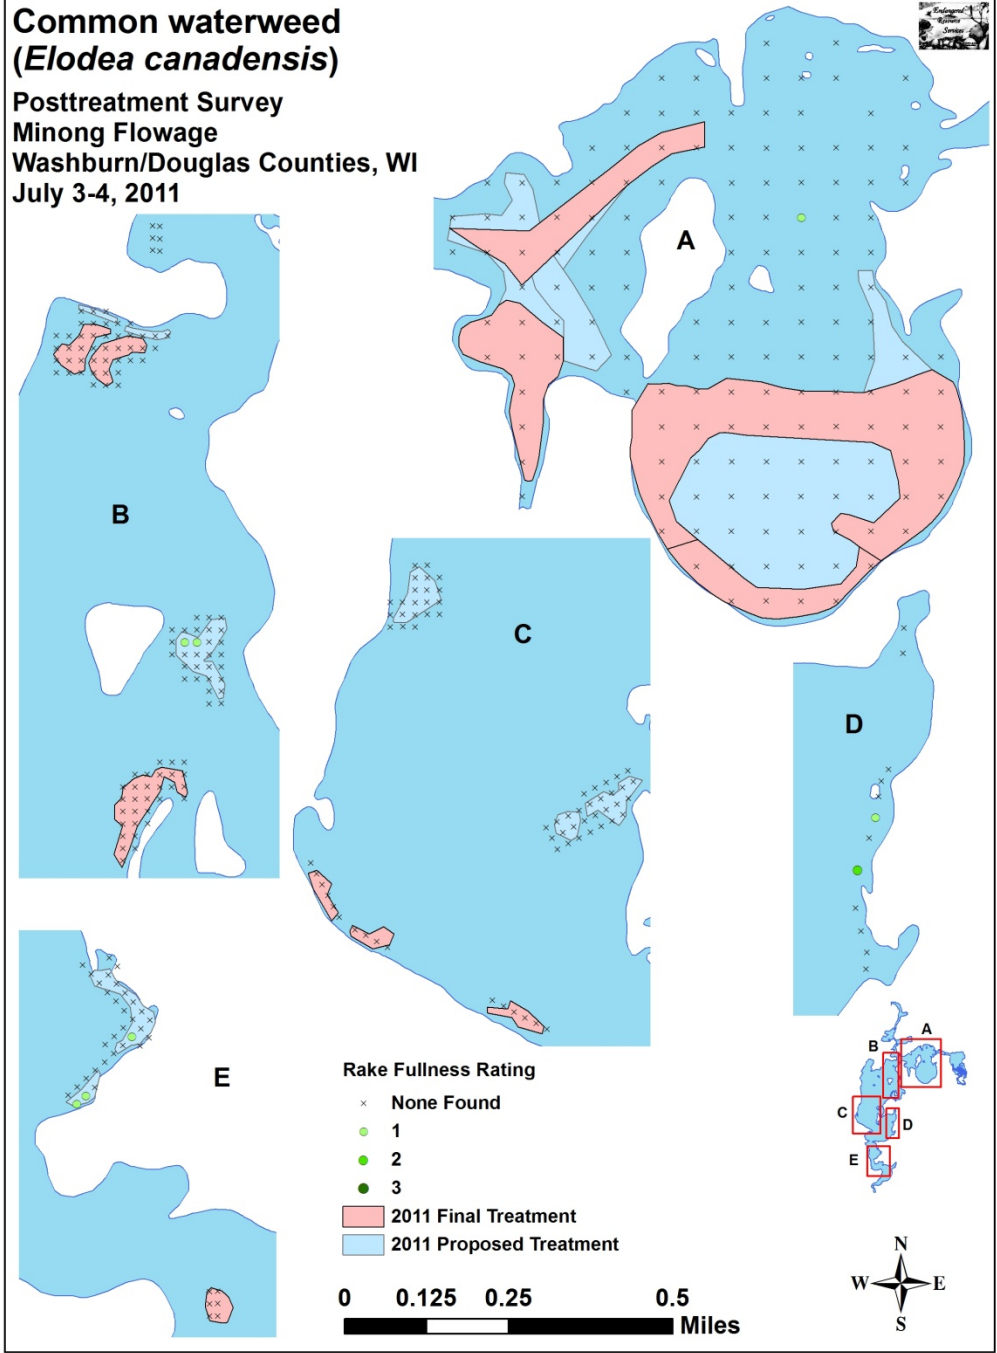

Appendix VII: Posttreatment Native Species Density and Distribution

Aquatic moss

Posttreatment Survey
Minong Flowage
Washburn/Douglas Counties, WI
July 3-4, 2011

**Water marigold
(*Bidens beckii*)**
Posttreatment Survey
Minong Flowage
Washburn/Douglas Counties, WI
July 3-4, 2011

**Watershield
(*Brasenia schreberi*)**
Posttreatment Survey
Minong Flowage
Washburn/Douglas Counties, WI
July 3-4, 2011

**Coontail
(*Ceratophyllum demersum*)**
Posttreatment Survey
Minong Flowage
Washburn/Douglas Counties, WI
July 3-4, 2011

**Common waterweed
(*Elodea canadensis*)**
Posttreatment Survey
Minong Flowage
Washburn/Douglas Counties, WI
July 3-4, 2011

Filamentous algae

Posttreatment Survey
Minong Flowage
Washburn/Douglas Counties, WI
July 3-4, 2011

**Wild celery
(*Vallisneria americana*)**
Posttreatment Survey
Minong Flowage
Washburn/Douglas Counties, WI
July 3-4, 2011

**Northern wild rice
(*Zizania palustris*)**
Posttreatment Survey
Minong Flowage
Washburn/Douglas Counties, WI
July 3-4, 2011