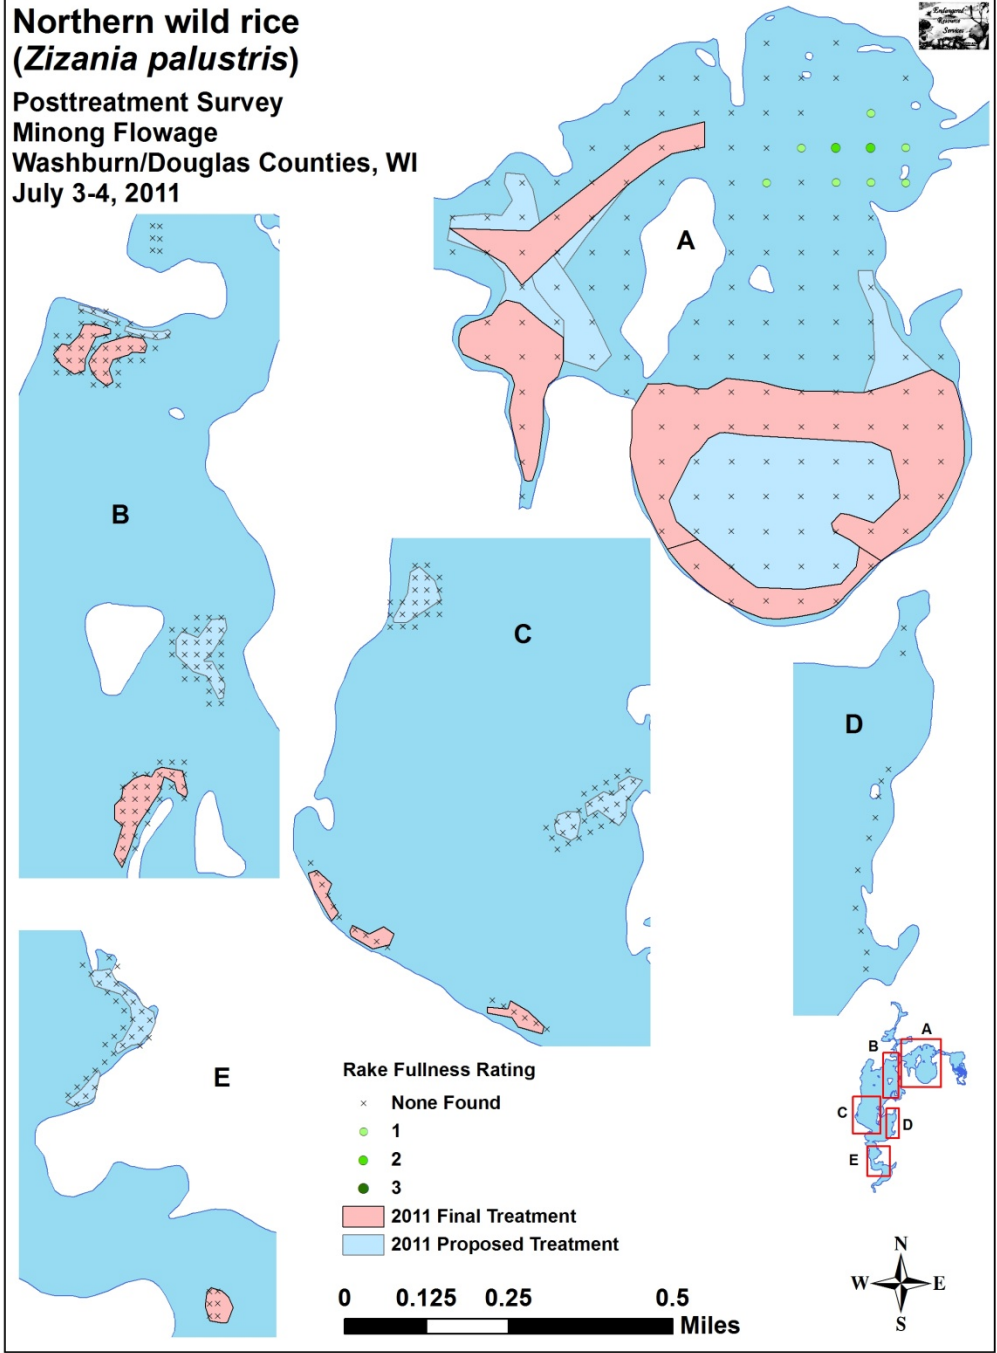

Appendix VII: Posttreatment Native Species Density and Distribution

Aquatic moss

Posttreatment Survey
Minong Flowage
Washburn/Douglas Counties, WI
July 3-4, 2011

**Water marigold
(*Bidens beckii*)**
Posttreatment Survey
Minong Flowage
Washburn/Douglas Counties, WI
July 3-4, 2011

**Broad-leaved cattail
(*Typha latifolia*)**
Posttreatment Survey
Minong Flowage
Washburn/Douglas Counties, WI
July 3-4, 2011

**Common bladderwort
(*Utricularia vulgaris*)**
Posttreatment Survey
Minong Flowage
Washburn/Douglas Counties, WI
July 3-4, 2011

**Wild celery
(*Vallisneria americana*)**
Posttreatment Survey
Minong Flowage
Washburn/Douglas Counties, WI
July 3-4, 2011

**Northern wild rice
(*Zizania palustris*)**
Posttreatment Survey
Minong Flowage
Washburn/Douglas Counties, WI
July 3-4, 2011