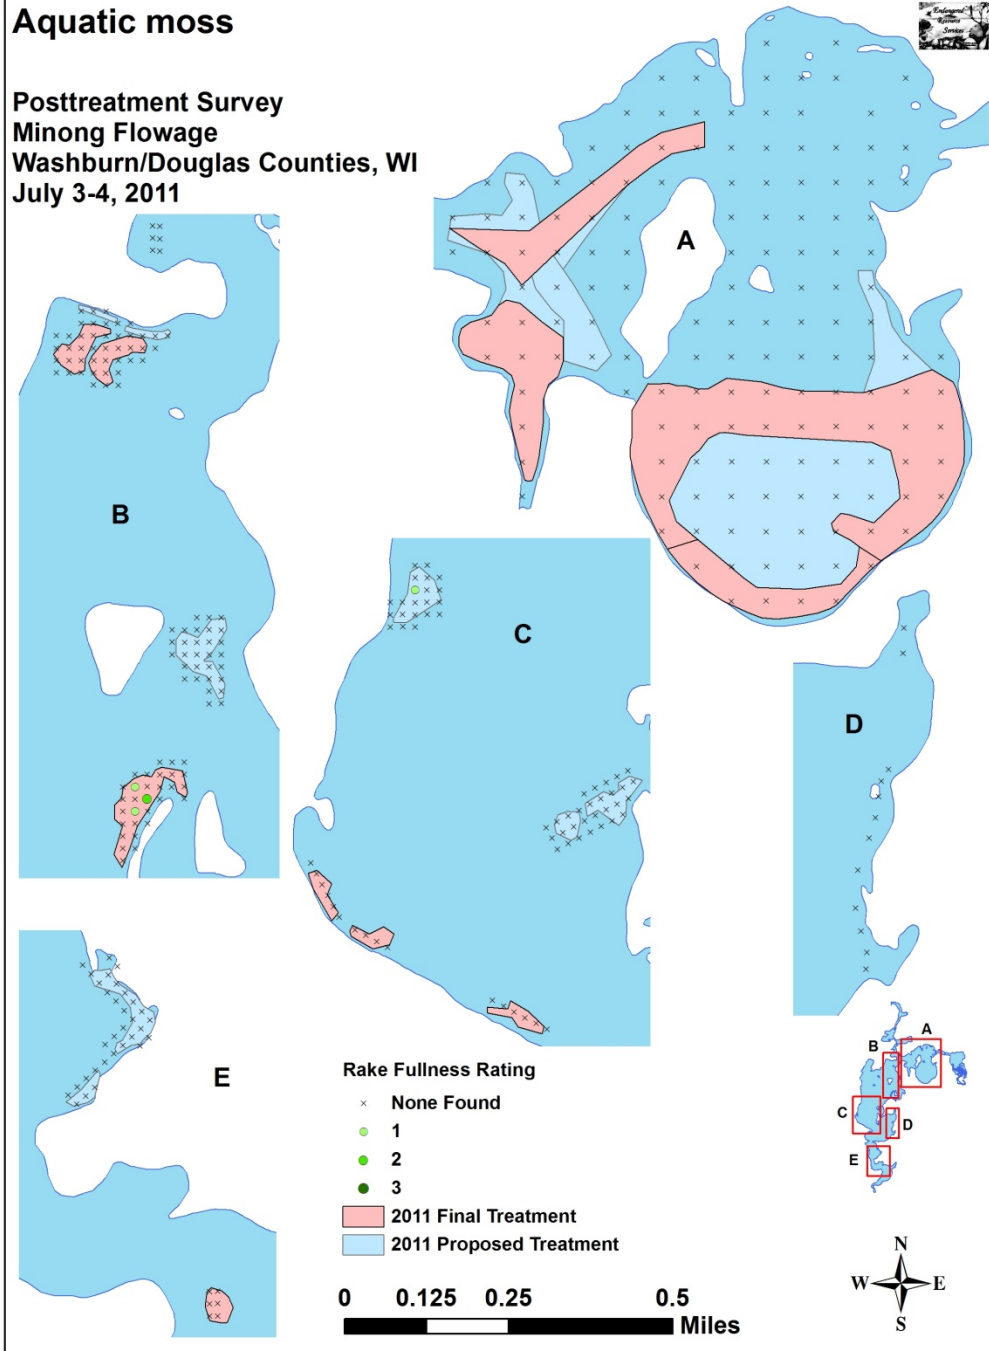

Appendix VII: Posttreatment Native Species Density and Distribution

Aquatic moss

Posttreatment Survey
Minong Flowage
Washburn/Douglas Counties, WI
July 3-4, 2011

**Water marigold
(*Bidens beckii*)**
Posttreatment Survey
Minong Flowage
Washburn/Douglas Counties, WI
July 3-4, 2011

**Watershield
(*Brasenia schreberi*)**
Posttreatment Survey
Minong Flowage
Washburn/Douglas Counties, WI
July 3-4, 2011

**Coontail
(*Ceratophyllum demersum*)**
Posttreatment Survey
Minong Flowage
Washburn/Douglas Counties, WI
July 3-4, 2011

**Common waterweed
(*Elodea canadensis*)**
Posttreatment Survey
Minong Flowage
Washburn/Douglas Counties, WI
July 3-4, 2011

Filamentous algae

Posttreatment Survey
Minong Flowage
Washburn/Douglas Counties, WI
July 3-4, 2011

**Wild celery
(*Vallisneria americana*)**
Posttreatment Survey
Minong Flowage
Washburn/Douglas Counties, WI
July 3-4, 2011

**Northern wild rice
(*Zizania palustris*)**
Posttreatment Survey
Minong Flowage
Washburn/Douglas Counties, WI
July 3-4, 2011