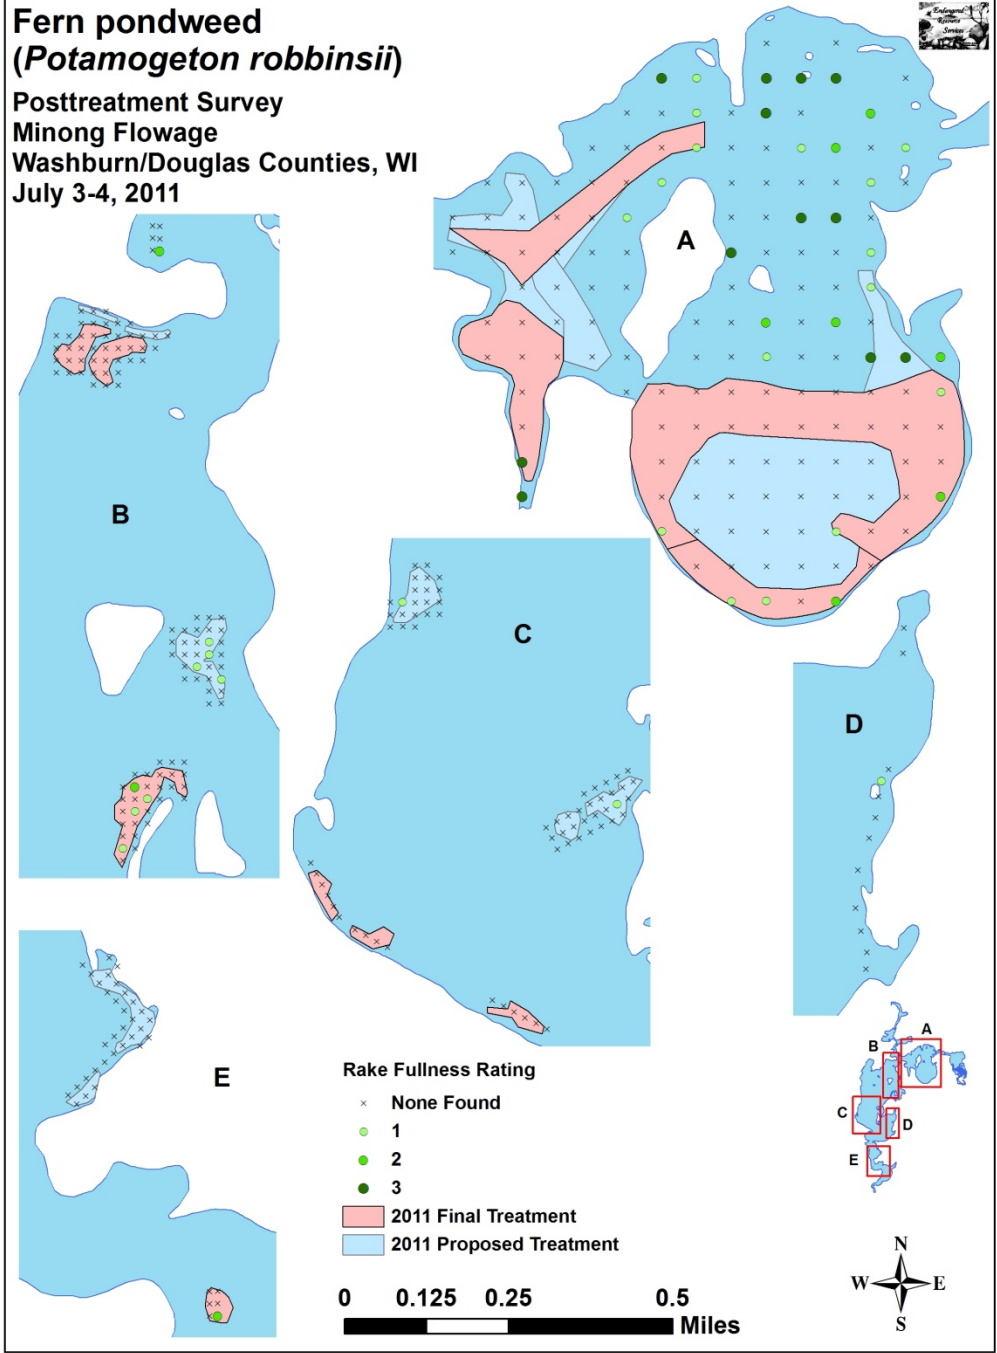

**Large-leaf pondweed
(*Potamogeton amplifolius*)**
Posttreatment Survey
Minong Flowage
Washburn/Douglas Counties, WI
July 3-4, 2011

**Floating-leaf pondweed
(*Potamogeton natans*)**
Posttreatment Survey
Minong Flowage
Washburn/Douglas Counties, WI
July 3-4, 2011

**White-stem pondweed
(*Potamogeton praelongus*)**

**Posttreatment Survey
Minong Flowage
Washburn/Douglas Counties, WI
July 3-4, 2011**

**Small pondweed
(*Potamogeton pusillus*)**
Posttreatment Survey
Minong Flowage
Washburn/Douglas Counties, WI
July 3-4, 2011

**Clasping-leaf pondweed
(*Potamogeton richardsonii*)**

**Posttreatment Survey
Minong Flowage
Washburn/Douglas Counties, WI
July 3-4, 2011**

**Fern pondweed
(*Potamogeton robbinsii*)**
Posttreatment Survey
Minong Flowage
Washburn/Douglas Counties, WI
July 3-4, 2011

**Vasey's pondweed
(*Potamogeton vaseyi*)**
Posttreatment Survey
Minong Flowage
Washburn/Douglas Counties, WI
July 3-4, 2011

**Flat-stem pondweed
(*Potamogeton zosteriformis*)**

**Posttreatment Survey
Minong Flowage
Washburn/Douglas Counties, WI
July 3-4, 2011**