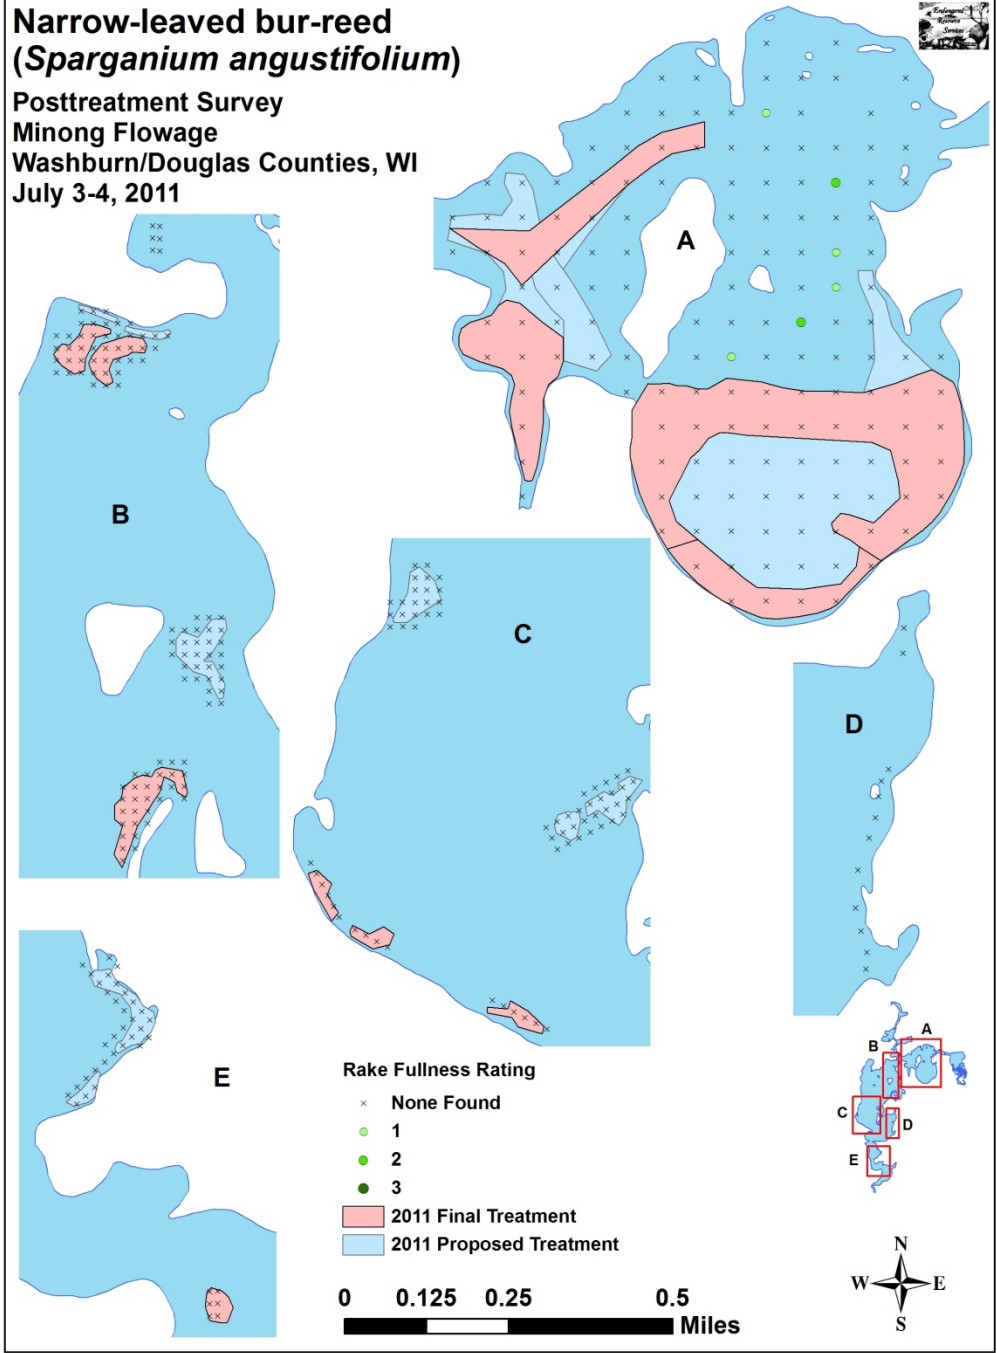

**Vasey's pondweed
(*Potamogeton vaseyi*)**
Posttreatment Survey
Minong Flowage
Washburn/Douglas Counties, WI
July 3-4, 2011

**Flat-stem pondweed
(*Potamogeton zosteriformis*)**

**Posttreatment Survey
Minong Flowage
Washburn/Douglas Counties, WI
July 3-4, 2011**

**White water crowfoot
(*Ranunculus aquatilis*)**
Posttreatment Survey
Minong Flowage
Washburn/Douglas Counties, WI
July 3-4, 2011

**Narrow-leaved bur-reed
(*Sparganium angustifolium*)**

Posttreatment Survey
Minong Flowage
Washburn/Douglas Counties, WI
July 3-4, 2011