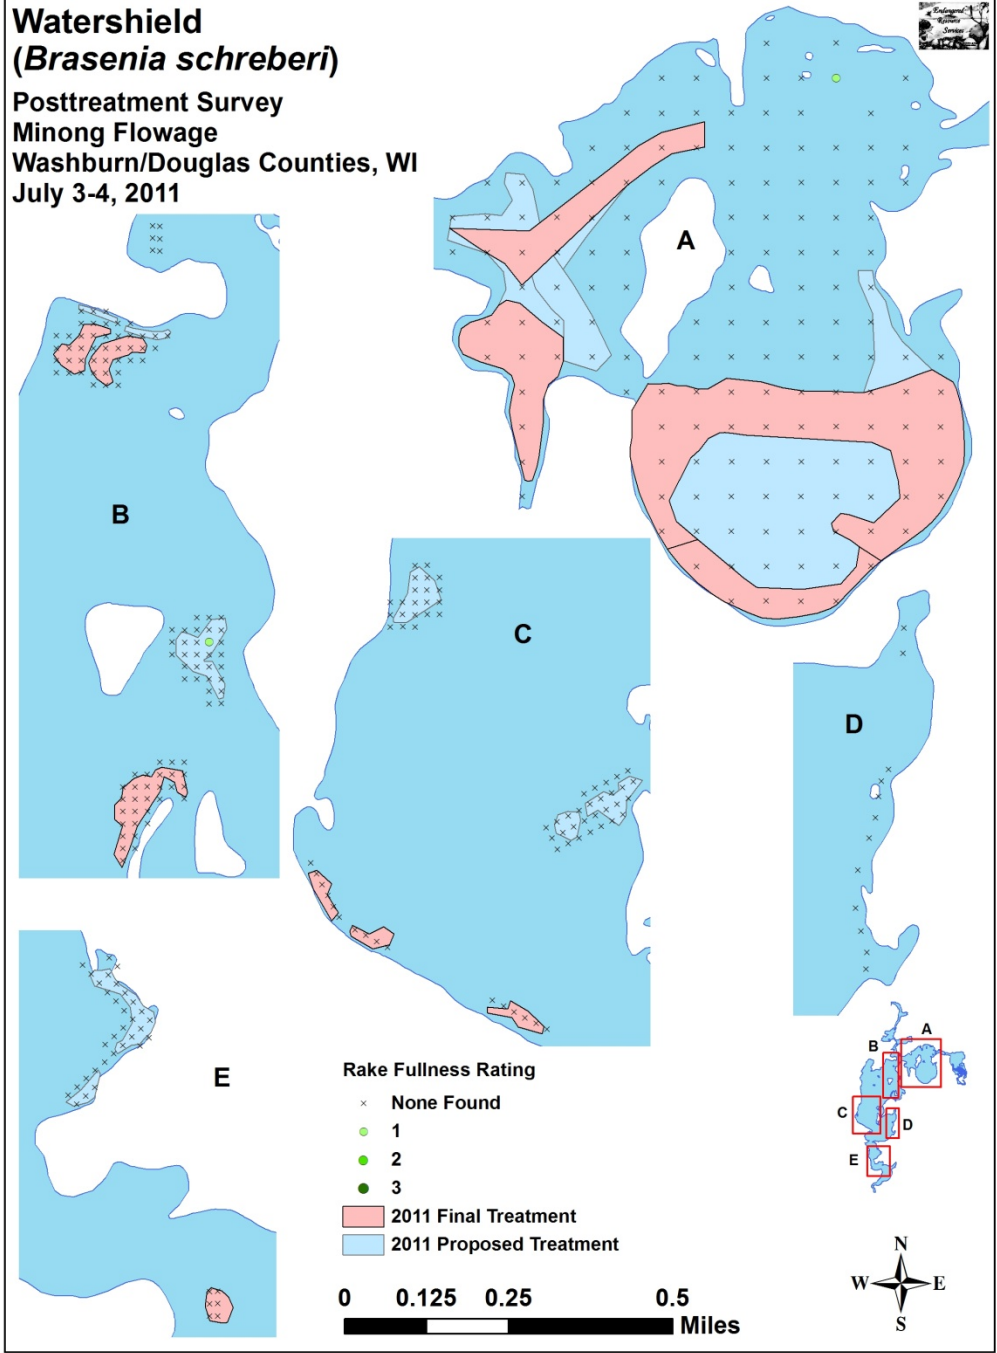

Appendix VII: Posttreatment Native Species Density and Distribution

Aquatic moss

Posttreatment Survey
Minong Flowage
Washburn/Douglas Counties, WI
July 3-4, 2011

**Water marigold
(*Bidens beckii*)**
Posttreatment Survey
Minong Flowage
Washburn/Douglas Counties, WI
July 3-4, 2011

**Watershield
(*Brasenia schreberi*)**
Posttreatment Survey
Minong Flowage
Washburn/Douglas Counties, WI
July 3-4, 2011

**Coontail
(*Ceratophyllum demersum*)**
Posttreatment Survey
Minong Flowage
Washburn/Douglas Counties, WI
July 3-4, 2011

**Common waterweed
(*Elodea canadensis*)**
Posttreatment Survey
Minong Flowage
Washburn/Douglas Counties, WI
July 3-4, 2011

Filamentous algae

Posttreatment Survey
Minong Flowage
Washburn/Douglas Counties, WI
July 3-4, 2011

**Water star-grass
(*Heteranthera dubia*)**
Posttreatment Survey
Minong Flowage
Washburn/Douglas Counties, WI
July 3-4, 2011

**Northern water milfoil
(*Myriophyllum sibiricum*)**

**Posttreatment Survey
Minong Flowage
Washburn/Douglas Counties, WI
July 3-4, 2011**