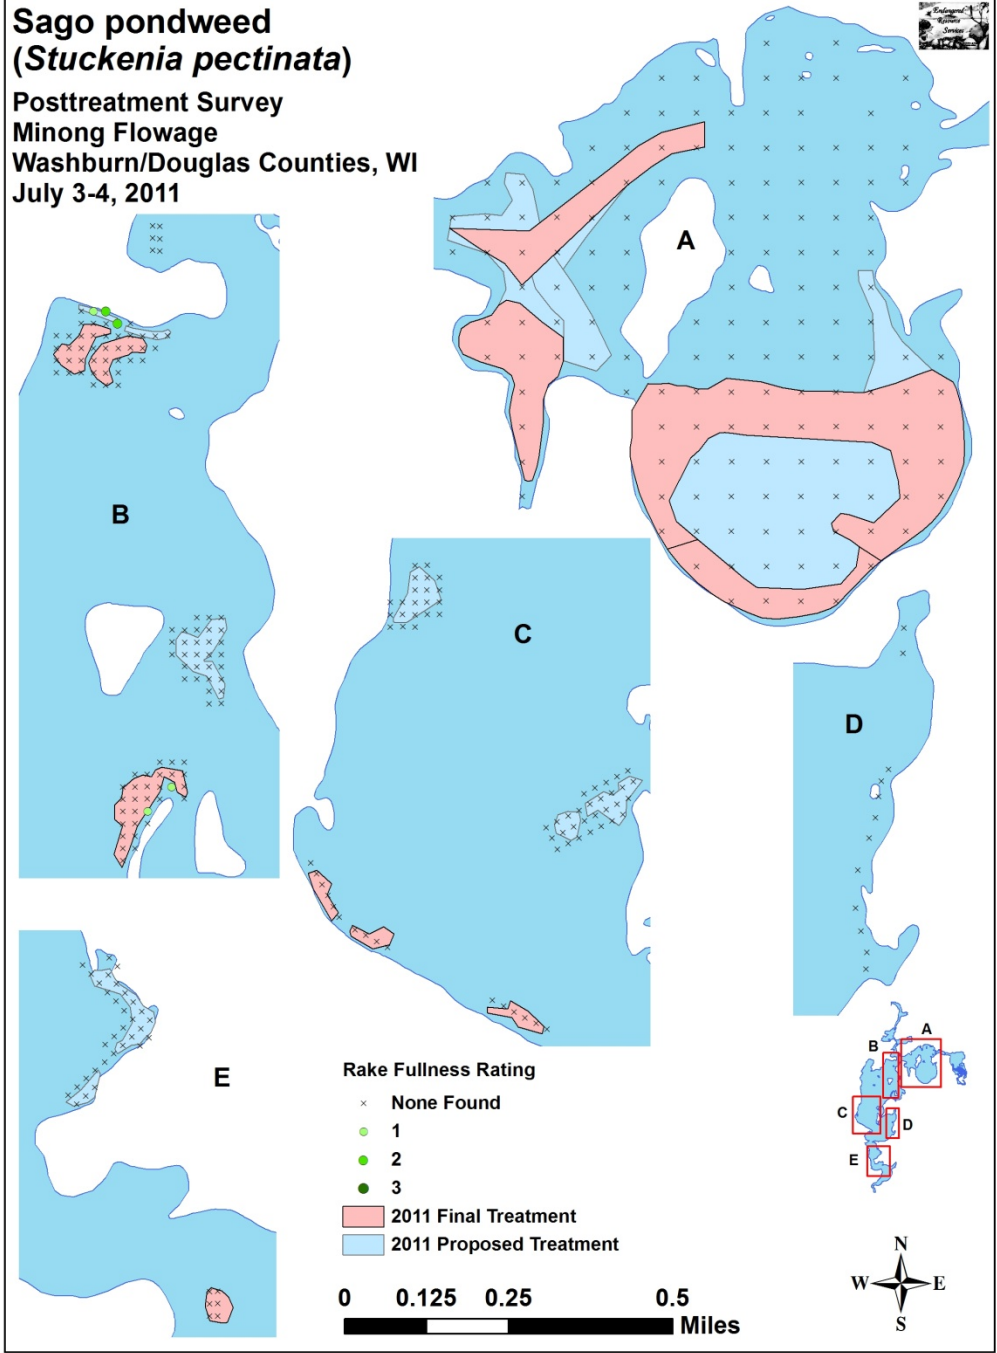

**Vasey's pondweed
(*Potamogeton vaseyi*)**
Posttreatment Survey
Minong Flowage
Washburn/Douglas Counties, WI
July 3-4, 2011

**Flat-stem pondweed
(*Potamogeton zosteriformis*)**

**Posttreatment Survey
Minong Flowage
Washburn/Douglas Counties, WI
July 3-4, 2011**

**White water crowfoot
(*Ranunculus aquatilis*)**
Posttreatment Survey
Minong Flowage
Washburn/Douglas Counties, WI
July 3-4, 2011

**Narrow-leaved bur-reed
(*Sparganium angustifolium*)**

Posttreatment Survey
Minong Flowage
Washburn/Douglas Counties, WI
July 3-4, 2011

**Large duckweed
(*Spirodela polyrhiza*)**
Posttreatment Survey
Minong Flowage
Washburn/Douglas Counties, WI
July 3-4, 2011

**Sago pondweed
(*Stuckenia pectinata*)**
Posttreatment Survey
Minong Flowage
Washburn/Douglas Counties, WI
July 3-4, 2011