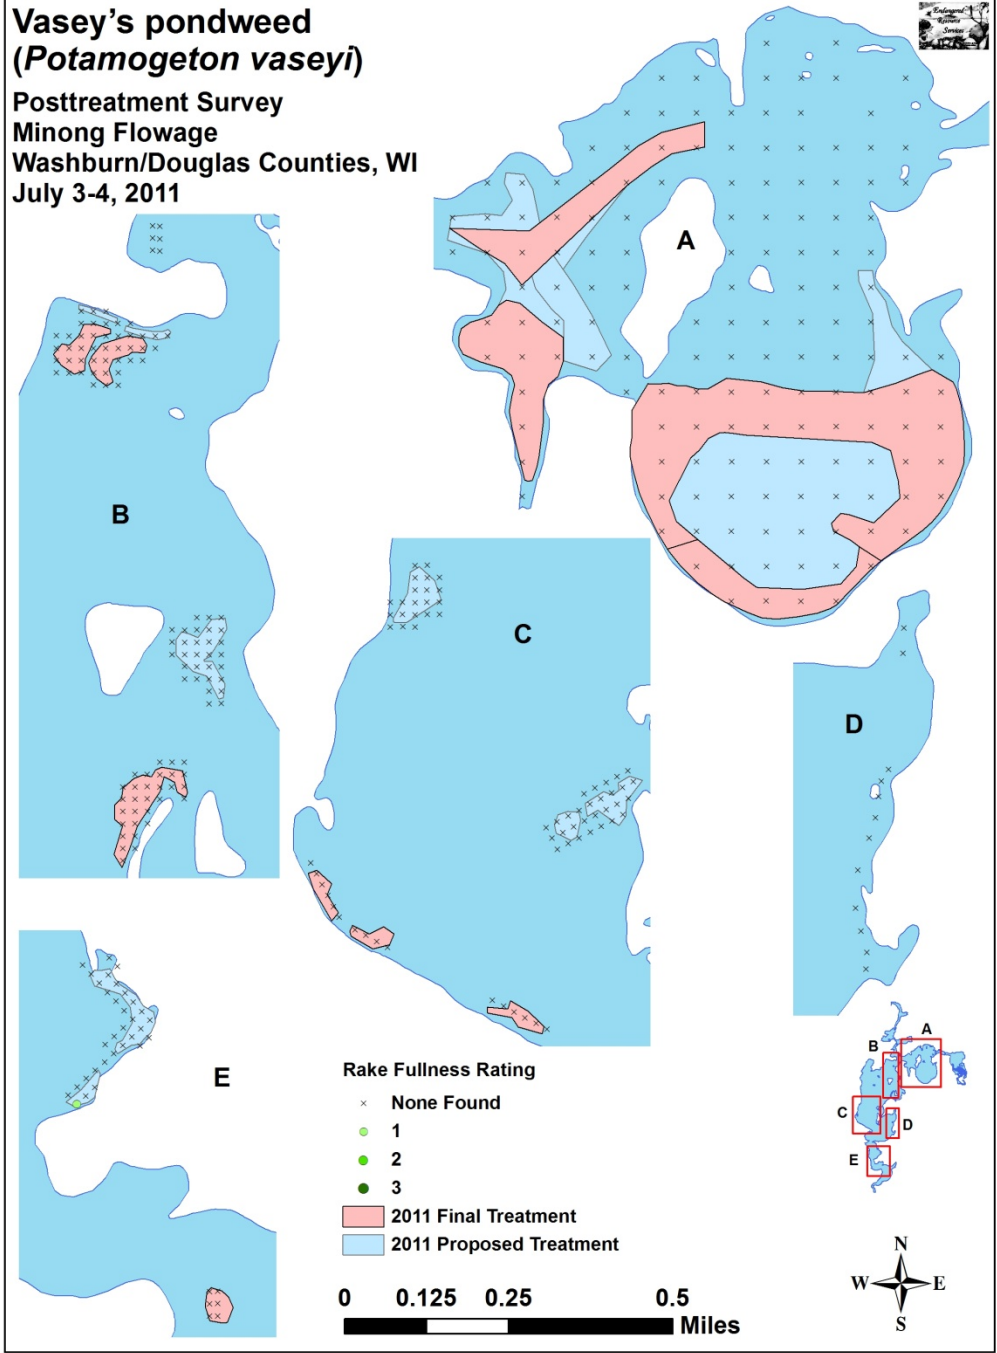

**Clasping-leaf pondweed
(*Potamogeton richardsonii*)**

**Posttreatment Survey
Minong Flowage
Washburn/Douglas Counties, WI
July 3-4, 2011**

**Fern pondweed
(*Potamogeton robbinsii*)**
Posttreatment Survey
Minong Flowage
Washburn/Douglas Counties, WI
July 3-4, 2011

**Vasey's pondweed
(*Potamogeton vaseyi*)**
Posttreatment Survey
Minong Flowage
Washburn/Douglas Counties, WI
July 3-4, 2011

**Flat-stem pondweed
(*Potamogeton zosteriformis*)**

**Posttreatment Survey
Minong Flowage
Washburn/Douglas Counties, WI
July 3-4, 2011**

**White water crowfoot
(*Ranunculus aquatilis*)**
Posttreatment Survey
Minong Flowage
Washburn/Douglas Counties, WI
July 3-4, 2011

**Narrow-leaved bur-reed
(*Sparganium angustifolium*)**

Posttreatment Survey
Minong Flowage
Washburn/Douglas Counties, WI
July 3-4, 2011