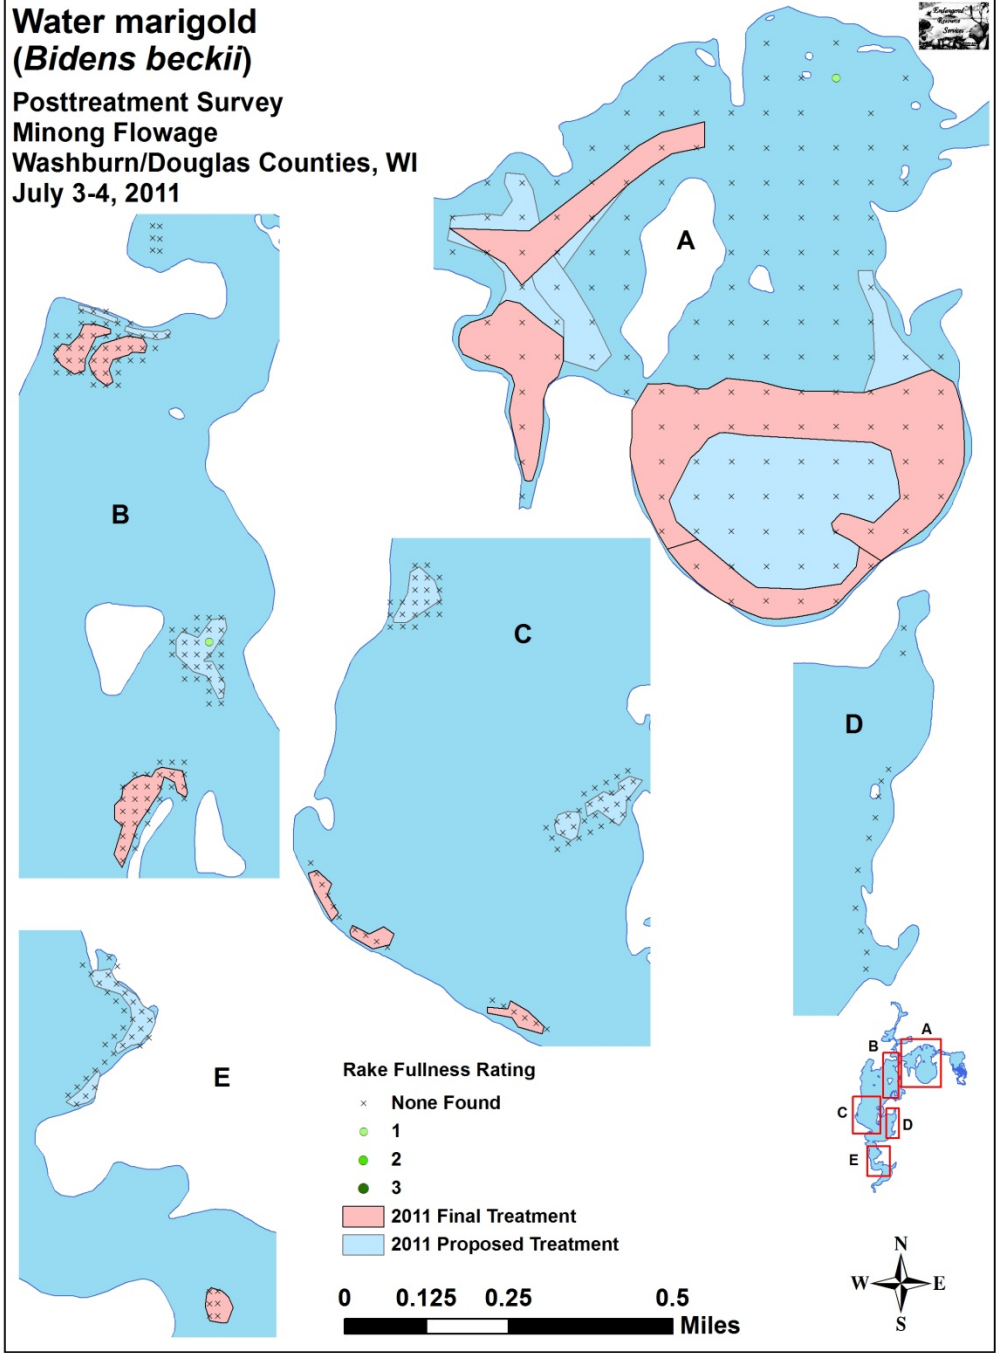

Appendix VII: Posttreatment Native Species Density and Distribution

Aquatic moss

Posttreatment Survey
Minong Flowage
Washburn/Douglas Counties, WI
July 3-4, 2011

**Water marigold
(*Bidens beckii*)**
Posttreatment Survey
Minong Flowage
Washburn/Douglas Counties, WI
July 3-4, 2011

**Watershield
(*Brasenia schreberi*)**
Posttreatment Survey
Minong Flowage
Washburn/Douglas Counties, WI
July 3-4, 2011

**Coontail
(*Ceratophyllum demersum*)**
Posttreatment Survey
Minong Flowage
Washburn/Douglas Counties, WI
July 3-4, 2011

**Common waterweed
(*Elodea canadensis*)**
Posttreatment Survey
Minong Flowage
Washburn/Douglas Counties, WI
July 3-4, 2011

Filamentous algae

Posttreatment Survey
Minong Flowage
Washburn/Douglas Counties, WI
July 3-4, 2011

**Water star-grass
(*Heteranthera dubia*)**
Posttreatment Survey
Minong Flowage
Washburn/Douglas Counties, WI
July 3-4, 2011

**Northern water milfoil
(*Myriophyllum sibiricum*)**

**Posttreatment Survey
Minong Flowage
Washburn/Douglas Counties, WI
July 3-4, 2011**