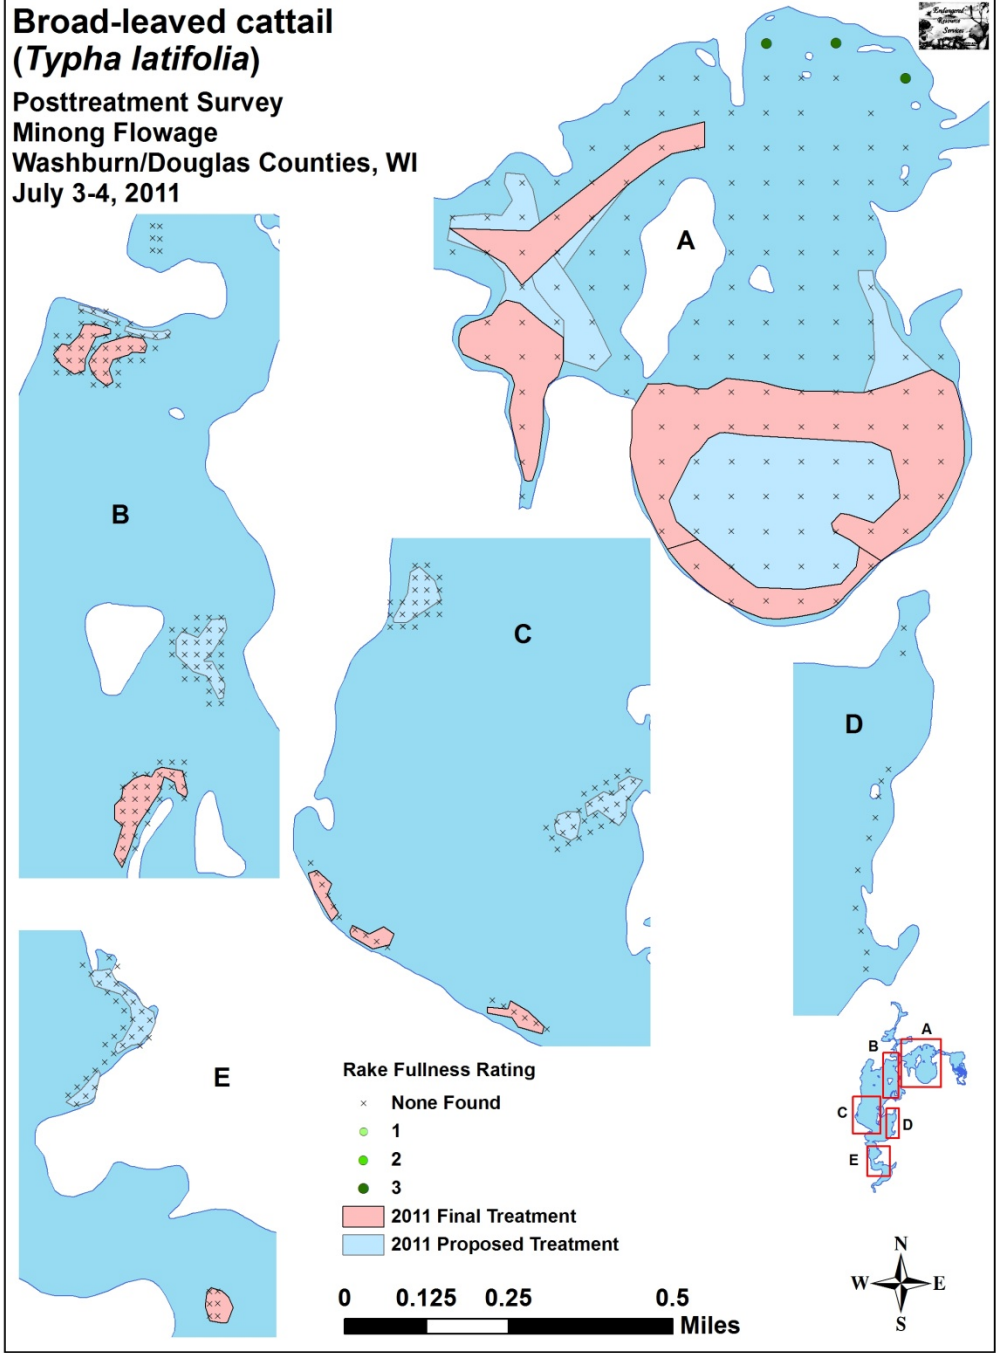

**Broad-leaved cattail
(*Typha latifolia*)**
Posttreatment Survey
Minong Flowage
Washburn/Douglas Counties, WI
July 3-4, 2011