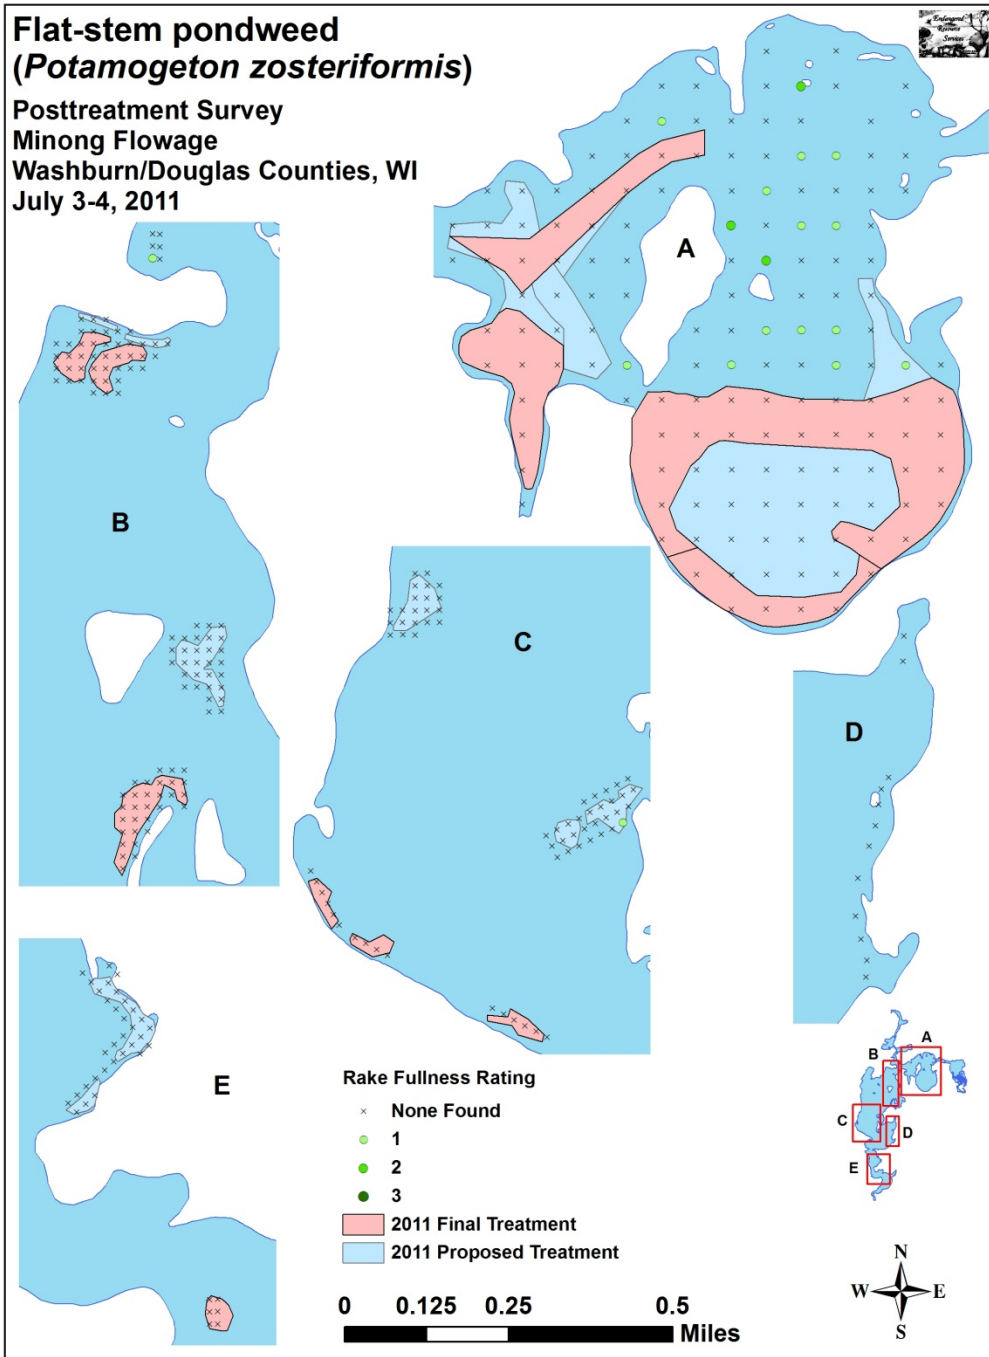

Appendix VII: Posttreatment Native Species Density and Distribution

Aquatic moss

Posttreatment Survey
Minong Flowage
Washburn/Douglas Counties, WI
July 3-4, 2011

**Water marigold
(*Bidens beckii*)**
Posttreatment Survey
Minong Flowage
Washburn/Douglas Counties, WI
July 3-4, 2011

**Clasping-leaf pondweed
(*Potamogeton richardsonii*)**

**Posttreatment Survey
Minong Flowage
Washburn/Douglas Counties, WI
July 3-4, 2011**

**Fern pondweed
(*Potamogeton robbinsii*)**
Posttreatment Survey
Minong Flowage
Washburn/Douglas Counties, WI
July 3-4, 2011

**Vasey's pondweed
(*Potamogeton vaseyi*)**
Posttreatment Survey
Minong Flowage
Washburn/Douglas Counties, WI
July 3-4, 2011

**Flat-stem pondweed
(*Potamogeton zosteriformis*)**

**Posttreatment Survey
Minong Flowage
Washburn/Douglas Counties, WI
July 3-4, 2011**