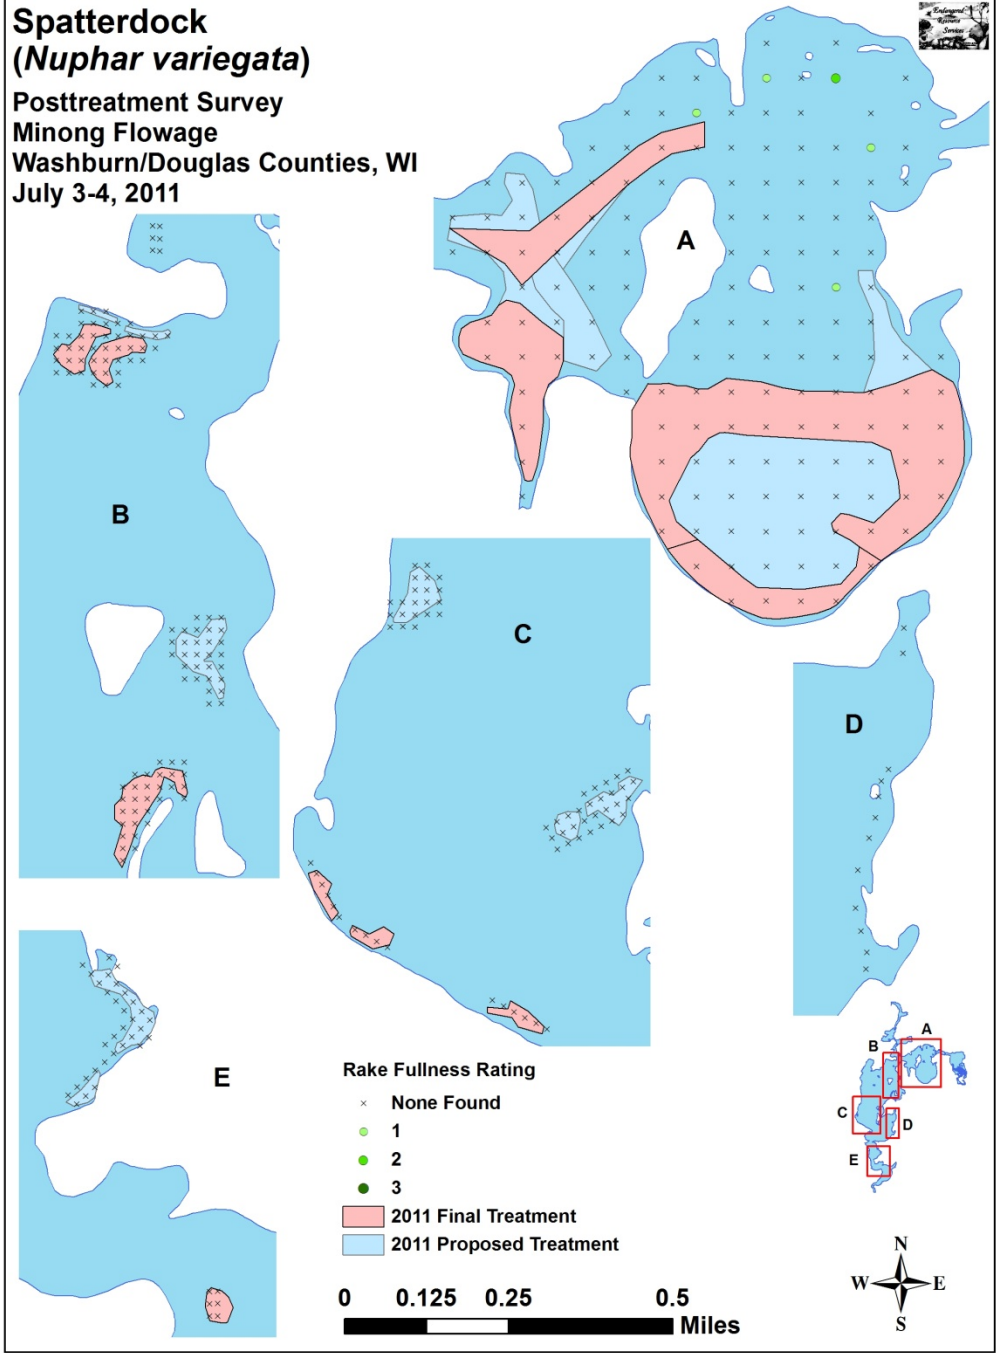

**Watershield
(*Brasenia schreberi*)**
Posttreatment Survey
Minong Flowage
Washburn/Douglas Counties, WI
July 3-4, 2011

**Coontail
(*Ceratophyllum demersum*)**
Posttreatment Survey
Minong Flowage
Washburn/Douglas Counties, WI
July 3-4, 2011

**Common waterweed
(*Elodea canadensis*)**
Posttreatment Survey
Minong Flowage
Washburn/Douglas Counties, WI
July 3-4, 2011

Filamentous algae

Posttreatment Survey
Minong Flowage
Washburn/Douglas Counties, WI
July 3-4, 2011

**Water star-grass
(*Heteranthera dubia*)**
Posttreatment Survey
Minong Flowage
Washburn/Douglas Counties, WI
July 3-4, 2011

**Northern water milfoil
(*Myriophyllum sibiricum*)**

**Posttreatment Survey
Minong Flowage
Washburn/Douglas Counties, WI
July 3-4, 2011**

Nitella
(*Nitella* sp.)
 Posttreatment Survey
 Minong Flowage
 Washburn/Douglas Counties, WI
 July 3-4, 2011

**Spatterdock
(*Nuphar variegata*)**
Posttreatment Survey
Minong Flowage
Washburn/Douglas Counties, WI
July 3-4, 2011