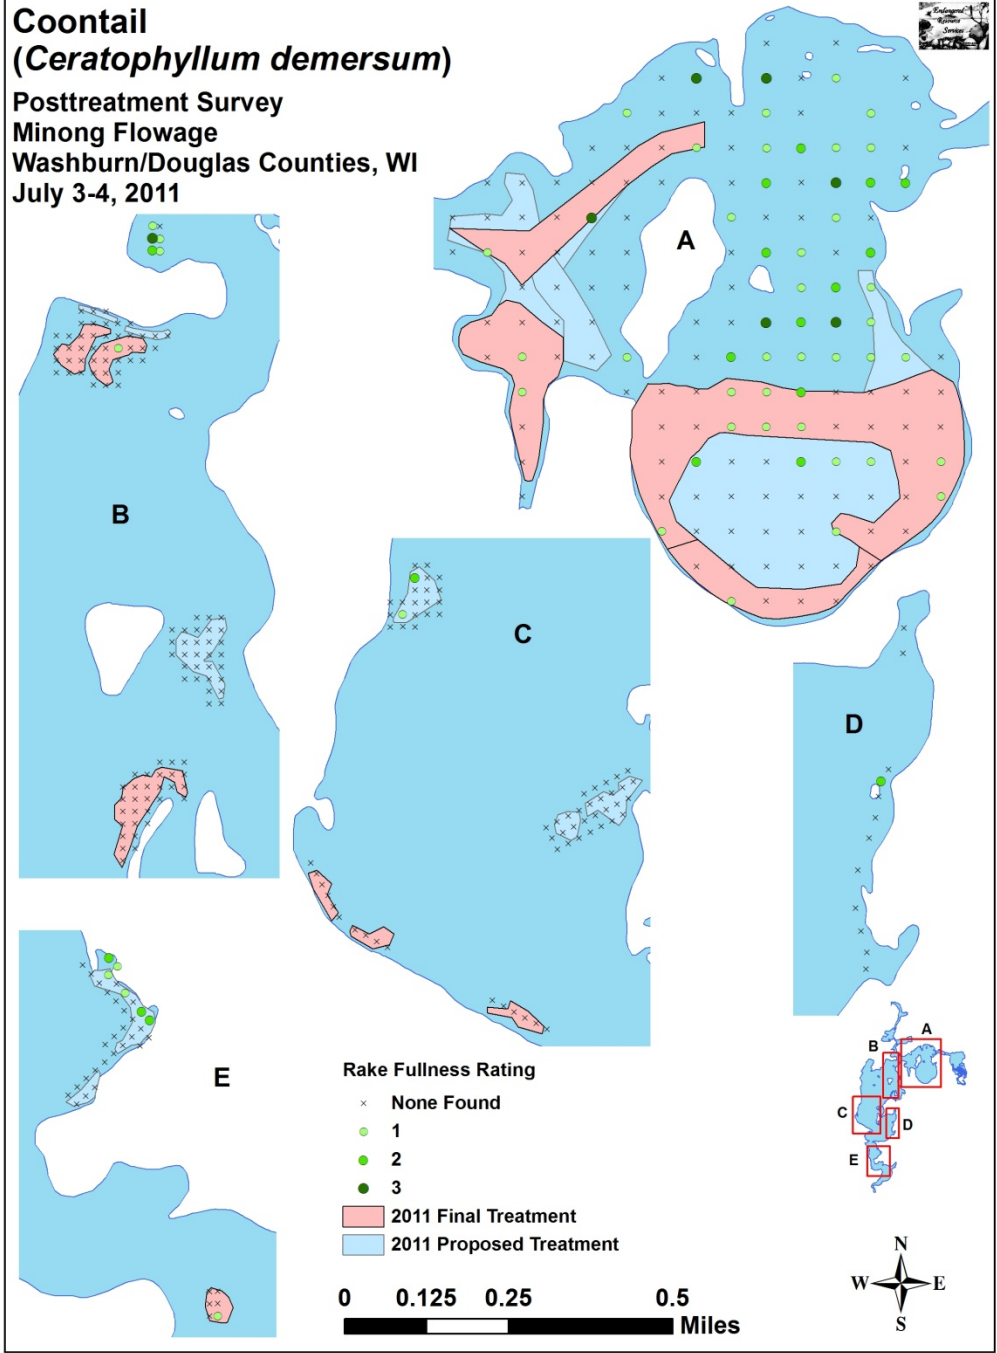

Appendix VII: Posttreatment Native Species Density and Distribution

Aquatic moss

Posttreatment Survey
Minong Flowage
Washburn/Douglas Counties, WI
July 3-4, 2011

**Water marigold
(*Bidens beckii*)**
Posttreatment Survey
Minong Flowage
Washburn/Douglas Counties, WI
July 3-4, 2011

**Watershield
(*Brasenia schreberi*)**
Posttreatment Survey
Minong Flowage
Washburn/Douglas Counties, WI
July 3-4, 2011

**Coontail
(*Ceratophyllum demersum*)**
Posttreatment Survey
Minong Flowage
Washburn/Douglas Counties, WI
July 3-4, 2011

**Common waterweed
(*Elodea canadensis*)**
Posttreatment Survey
Minong Flowage
Washburn/Douglas Counties, WI
July 3-4, 2011

Filamentous algae

Posttreatment Survey
Minong Flowage
Washburn/Douglas Counties, WI
July 3-4, 2011

**Wild celery
(*Vallisneria americana*)**
Posttreatment Survey
Minong Flowage
Washburn/Douglas Counties, WI
July 3-4, 2011

**Northern wild rice
(*Zizania palustris*)**
Posttreatment Survey
Minong Flowage
Washburn/Douglas Counties, WI
July 3-4, 2011