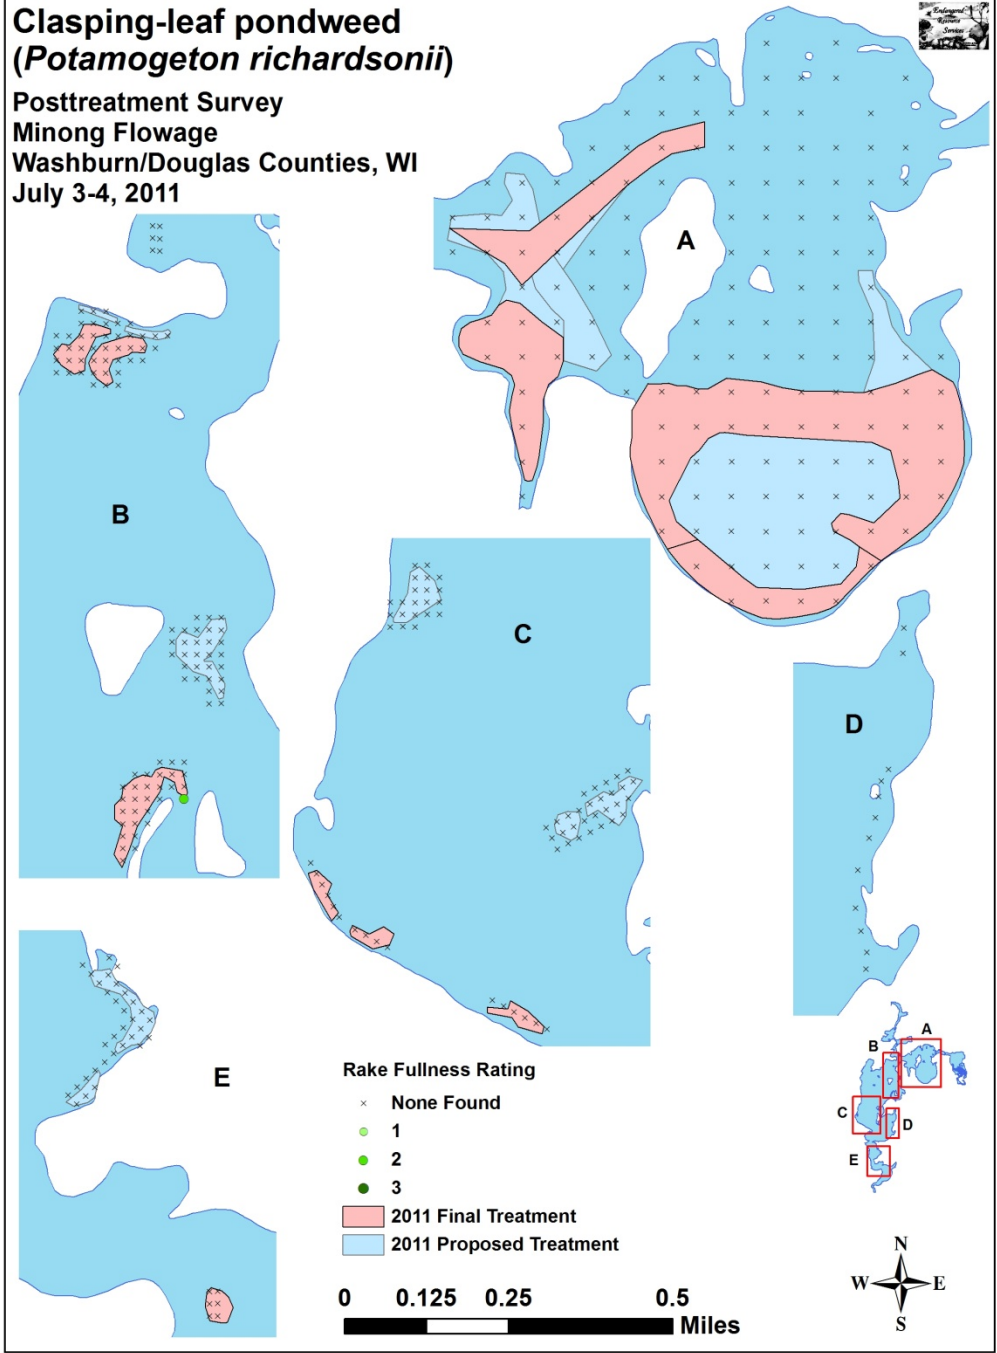

**Large-leaf pondweed
(*Potamogeton amplifolius*)**
Posttreatment Survey
Minong Flowage
Washburn/Douglas Counties, WI
July 3-4, 2011

**Floating-leaf pondweed
(*Potamogeton natans*)**
Posttreatment Survey
Minong Flowage
Washburn/Douglas Counties, WI
July 3-4, 2011

**White-stem pondweed
(*Potamogeton praelongus*)**

**Posttreatment Survey
Minong Flowage
Washburn/Douglas Counties, WI
July 3-4, 2011**

**Small pondweed
(*Potamogeton pusillus*)**
Posttreatment Survey
Minong Flowage
Washburn/Douglas Counties, WI
July 3-4, 2011

**Clasping-leaf pondweed
(*Potamogeton richardsonii*)**

**Posttreatment Survey
Minong Flowage
Washburn/Douglas Counties, WI
July 3-4, 2011**

**Fern pondweed
(*Potamogeton robbinsii*)**
Posttreatment Survey
Minong Flowage
Washburn/Douglas Counties, WI
July 3-4, 2011

**Vasey's pondweed
(*Potamogeton vaseyi*)**
Posttreatment Survey
Minong Flowage
Washburn/Douglas Counties, WI
July 3-4, 2011

**Flat-stem pondweed
(*Potamogeton zosteriformis*)**

**Posttreatment Survey
Minong Flowage
Washburn/Douglas Counties, WI
July 3-4, 2011**