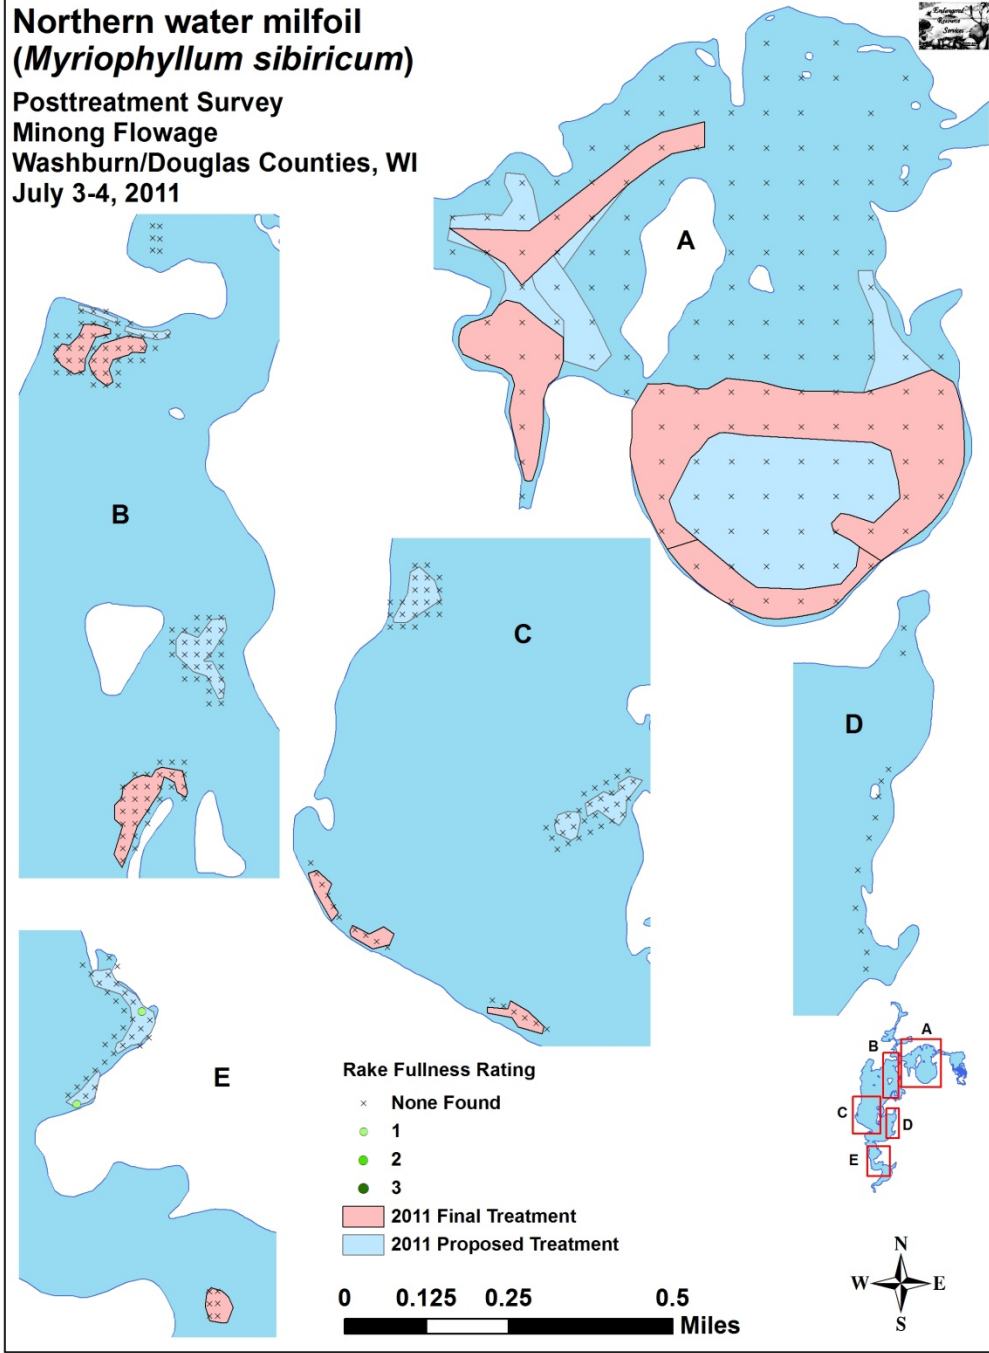

**Watershield
(*Brasenia schreberi*)**
Posttreatment Survey
Minong Flowage
Washburn/Douglas Counties, WI
July 3-4, 2011

**Coontail
(*Ceratophyllum demersum*)**
Posttreatment Survey
Minong Flowage
Washburn/Douglas Counties, WI
July 3-4, 2011

**Common waterweed
(*Elodea canadensis*)**
Posttreatment Survey
Minong Flowage
Washburn/Douglas Counties, WI
July 3-4, 2011

Filamentous algae

Posttreatment Survey
Minong Flowage
Washburn/Douglas Counties, WI
July 3-4, 2011

**Water star-grass
(*Heteranthera dubia*)**
Posttreatment Survey
Minong Flowage
Washburn/Douglas Counties, WI
July 3-4, 2011

**Northern water milfoil
(*Myriophyllum sibiricum*)**

**Posttreatment Survey
Minong Flowage
Washburn/Douglas Counties, WI
July 3-4, 2011**

Nitella
(*Nitella* sp.)
 Posttreatment Survey
 Minong Flowage
 Washburn/Douglas Counties, WI
 July 3-4, 2011

**Spatterdock
(*Nuphar variegata*)**
Posttreatment Survey
Minong Flowage
Washburn/Douglas Counties, WI
July 3-4, 2011