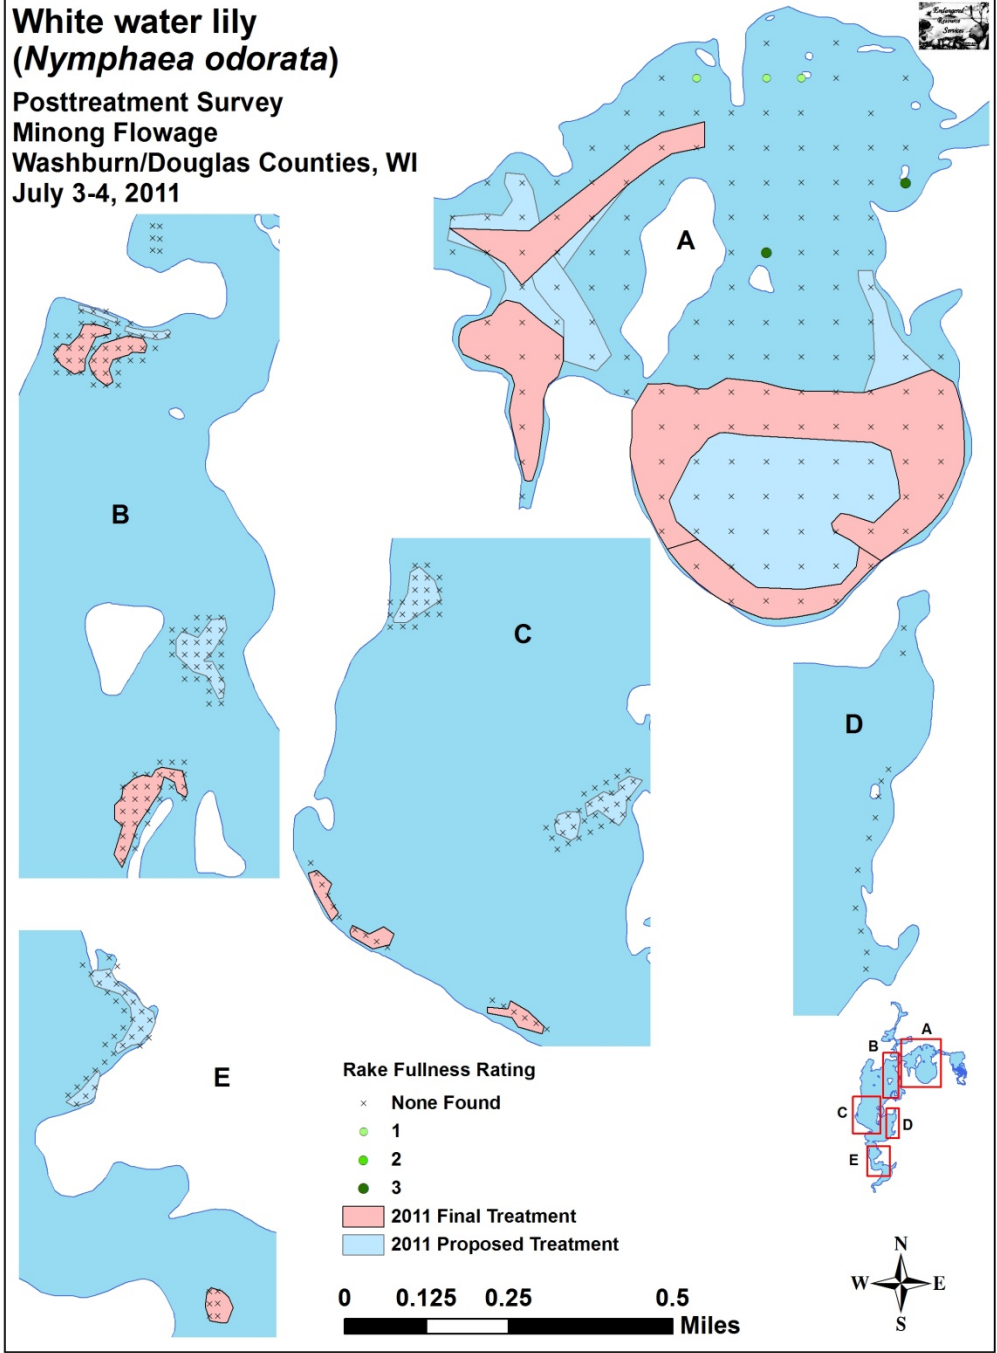

**Common waterweed
(*Elodea canadensis*)**
Posttreatment Survey
Minong Flowage
Washburn/Douglas Counties, WI
July 3-4, 2011

Filamentous algae

Posttreatment Survey
Minong Flowage
Washburn/Douglas Counties, WI
July 3-4, 2011

**Water star-grass
(*Heteranthera dubia*)**
Posttreatment Survey
Minong Flowage
Washburn/Douglas Counties, WI
July 3-4, 2011

**Northern water milfoil
(*Myriophyllum sibiricum*)**

**Posttreatment Survey
Minong Flowage
Washburn/Douglas Counties, WI
July 3-4, 2011**

Nitella
(*Nitella* sp.)
 Posttreatment Survey
 Minong Flowage
 Washburn/Douglas Counties, WI
 July 3-4, 2011

**Spatterdock
(*Nuphar variegata*)**
Posttreatment Survey
Minong Flowage
Washburn/Douglas Counties, WI
July 3-4, 2011

**White water lily
(*Nymphaea odorata*)**
Posttreatment Survey
Minong Flowage
Washburn/Douglas Counties, WI
July 3-4, 2011

**Water smartweed
(*Polygonum amphibium*)**

**Posttreatment Survey
Minong Flowage
Washburn/Douglas Counties, WI
July 3-4, 2011**