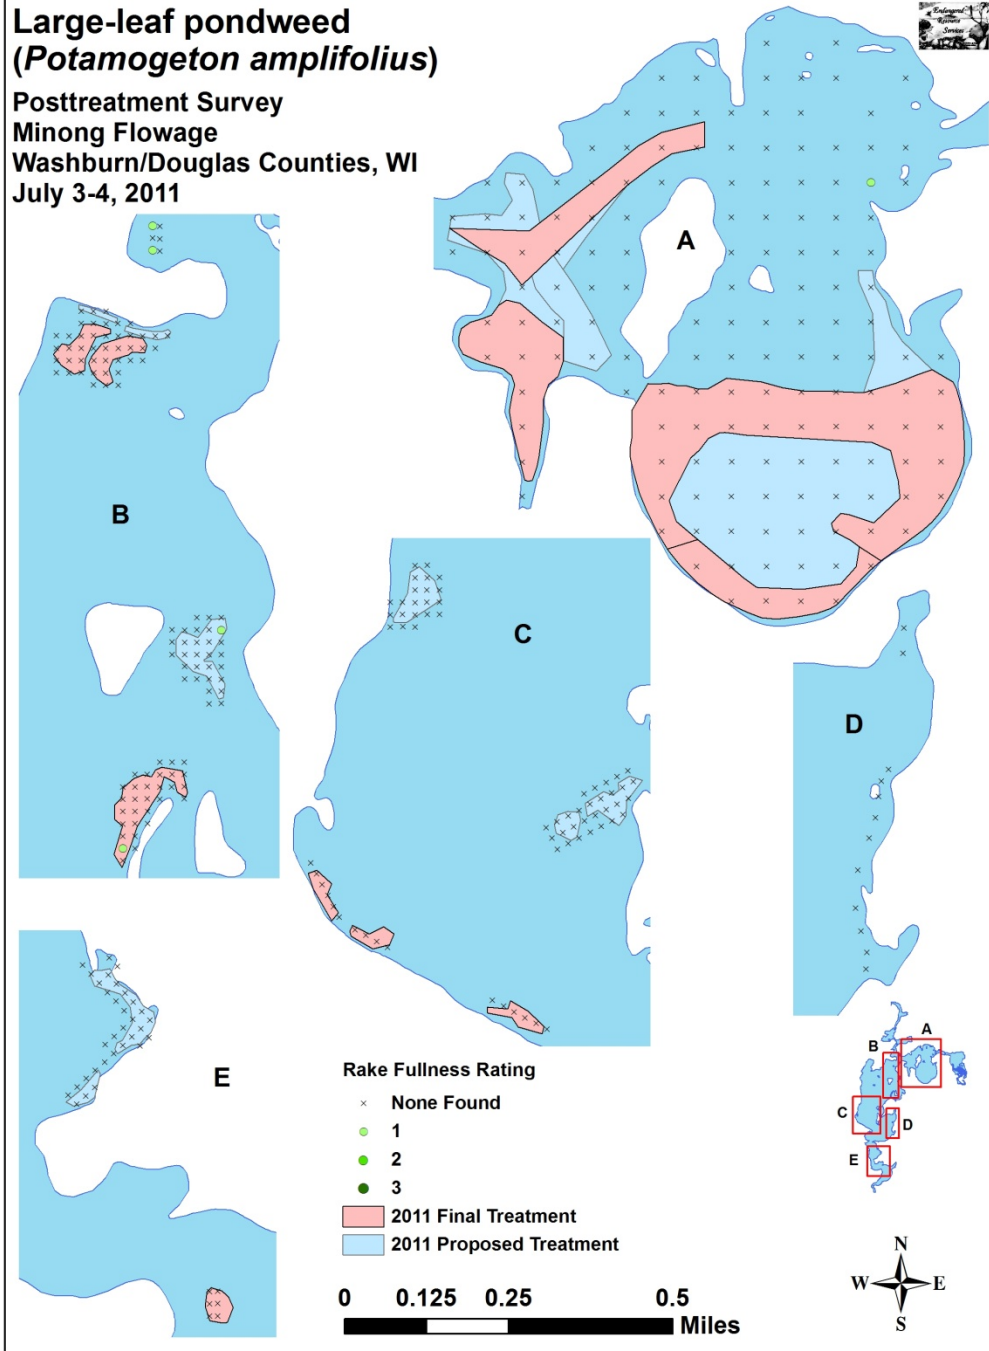

Nitella
(*Nitella* sp.)
 Posttreatment Survey
 Minong Flowage
 Washburn/Douglas Counties, WI
 July 3-4, 2011

**Spatterdock
(*Nuphar variegata*)**
Posttreatment Survey
Minong Flowage
Washburn/Douglas Counties, WI
July 3-4, 2011

**White water lily
(*Nymphaea odorata*)**
Posttreatment Survey
Minong Flowage
Washburn/Douglas Counties, WI
July 3-4, 2011

**Water smartweed
(*Polygonum amphibium*)**

**Posttreatment Survey
Minong Flowage
Washburn/Douglas Counties, WI
July 3-4, 2011**

**Large-leaf pondweed
(*Potamogeton amplifolius*)**
Posttreatment Survey
Minong Flowage
Washburn/Douglas Counties, WI
July 3-4, 2011

**Floating-leaf pondweed
(*Potamogeton natans*)**
Posttreatment Survey
Minong Flowage
Washburn/Douglas Counties, WI
July 3-4, 2011