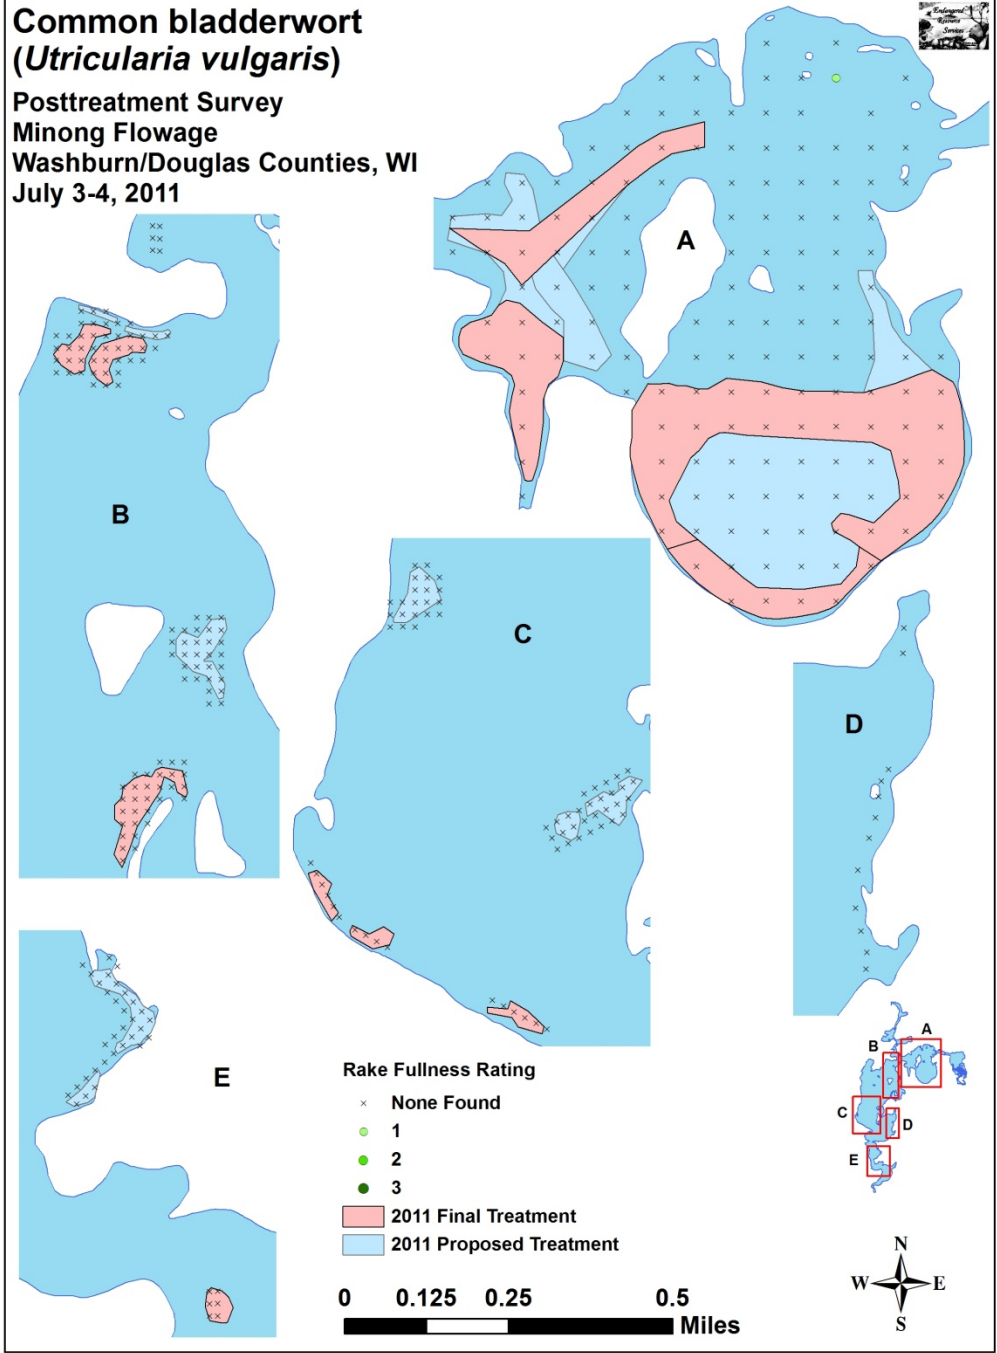

Appendix VII: Posttreatment Native Species Density and Distribution

Aquatic moss

Posttreatment Survey
Minong Flowage
Washburn/Douglas Counties, WI
July 3-4, 2011

**Water marigold
(*Bidens beckii*)**
Posttreatment Survey
Minong Flowage
Washburn/Douglas Counties, WI
July 3-4, 2011

**White water crowfoot
(*Ranunculus aquatilis*)**
Posttreatment Survey
Minong Flowage
Washburn/Douglas Counties, WI
July 3-4, 2011

**Narrow-leaved bur-reed
(*Sparganium angustifolium*)**

Posttreatment Survey
Minong Flowage
Washburn/Douglas Counties, WI
July 3-4, 2011

**Large duckweed
(*Spirodela polyrhiza*)**
Posttreatment Survey
Minong Flowage
Washburn/Douglas Counties, WI
July 3-4, 2011

**Sago pondweed
(*Stuckenia pectinata*)**
Posttreatment Survey
Minong Flowage
Washburn/Douglas Counties, WI
July 3-4, 2011

**Broad-leaved cattail
(*Typha latifolia*)**
Posttreatment Survey
Minong Flowage
Washburn/Douglas Counties, WI
July 3-4, 2011

**Common bladderwort
(*Utricularia vulgaris*)**
Posttreatment Survey
Minong Flowage
Washburn/Douglas Counties, WI
July 3-4, 2011