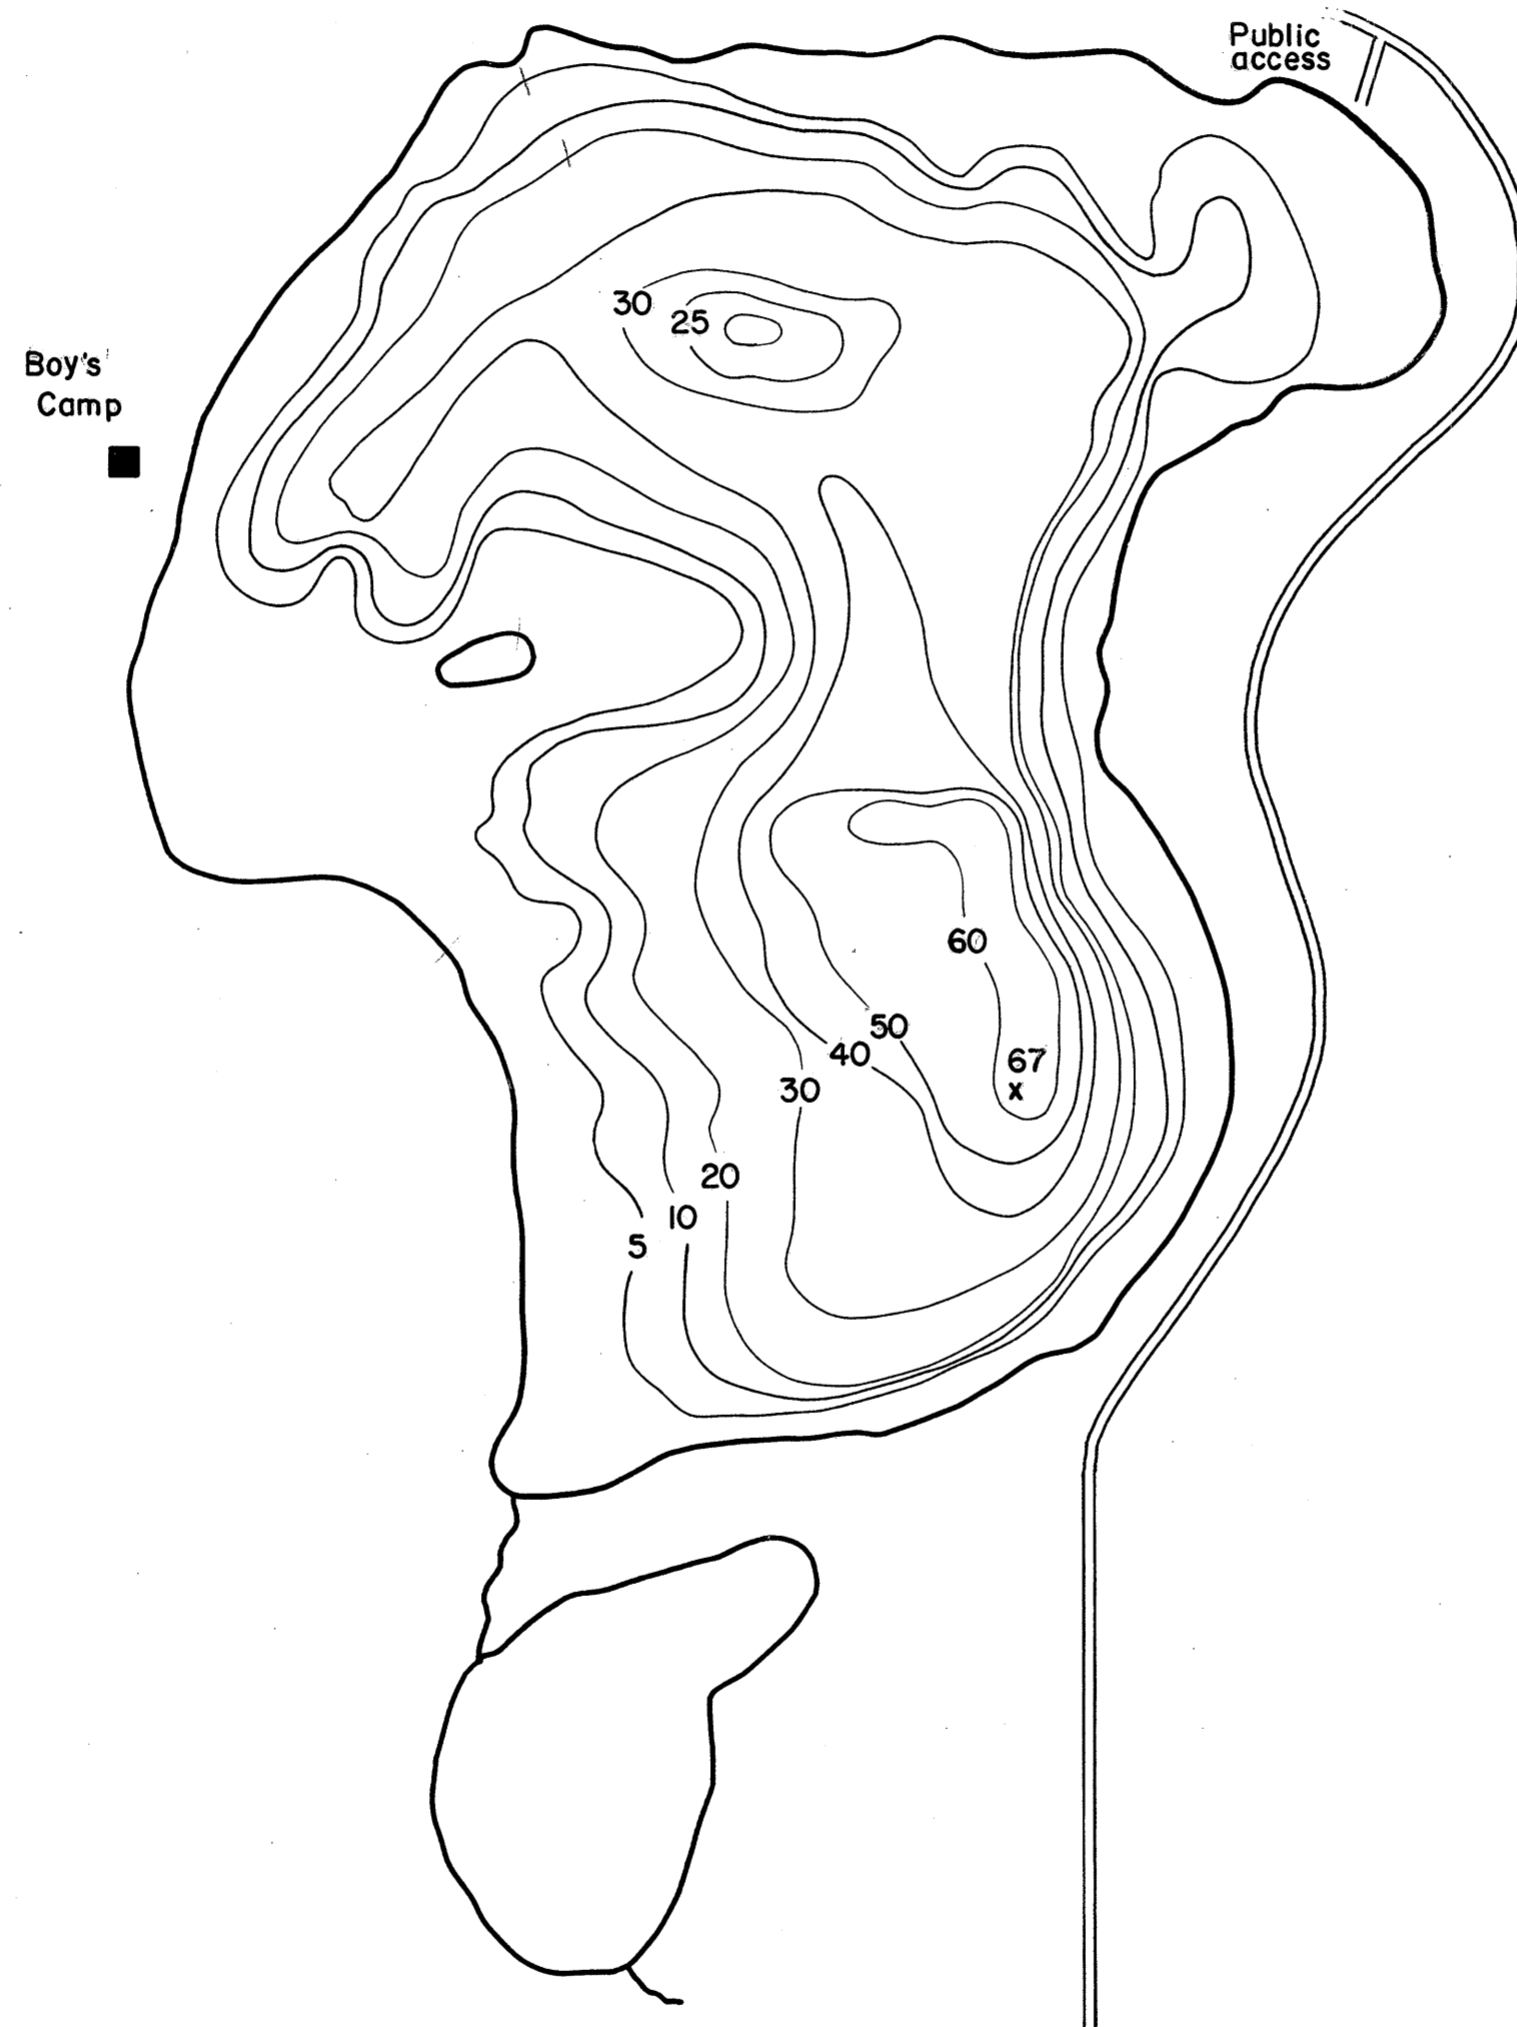

LAKE BIG PIGEON
SECTION 33
TOWNSHIP T. 18. N
RANGE R. 22. E
TOWN LIBERTY
COUNTY MANITOWOC

AREA 82 Acres
TOTAL SHORELINE 1.6 Miles
MAX. DEPTH 67 Feet
SCALE: 1/16" = 1 Mile

Source: Wisconsin Department of Natural Resources 608-266-2621
Big Pigeon Lake – Manitowoc County, Wisconsin DNR Lake Map
Date – Unknown - Historical Lake Map - Not for Navigation
A Public Document - Please Identify the Source when using it.