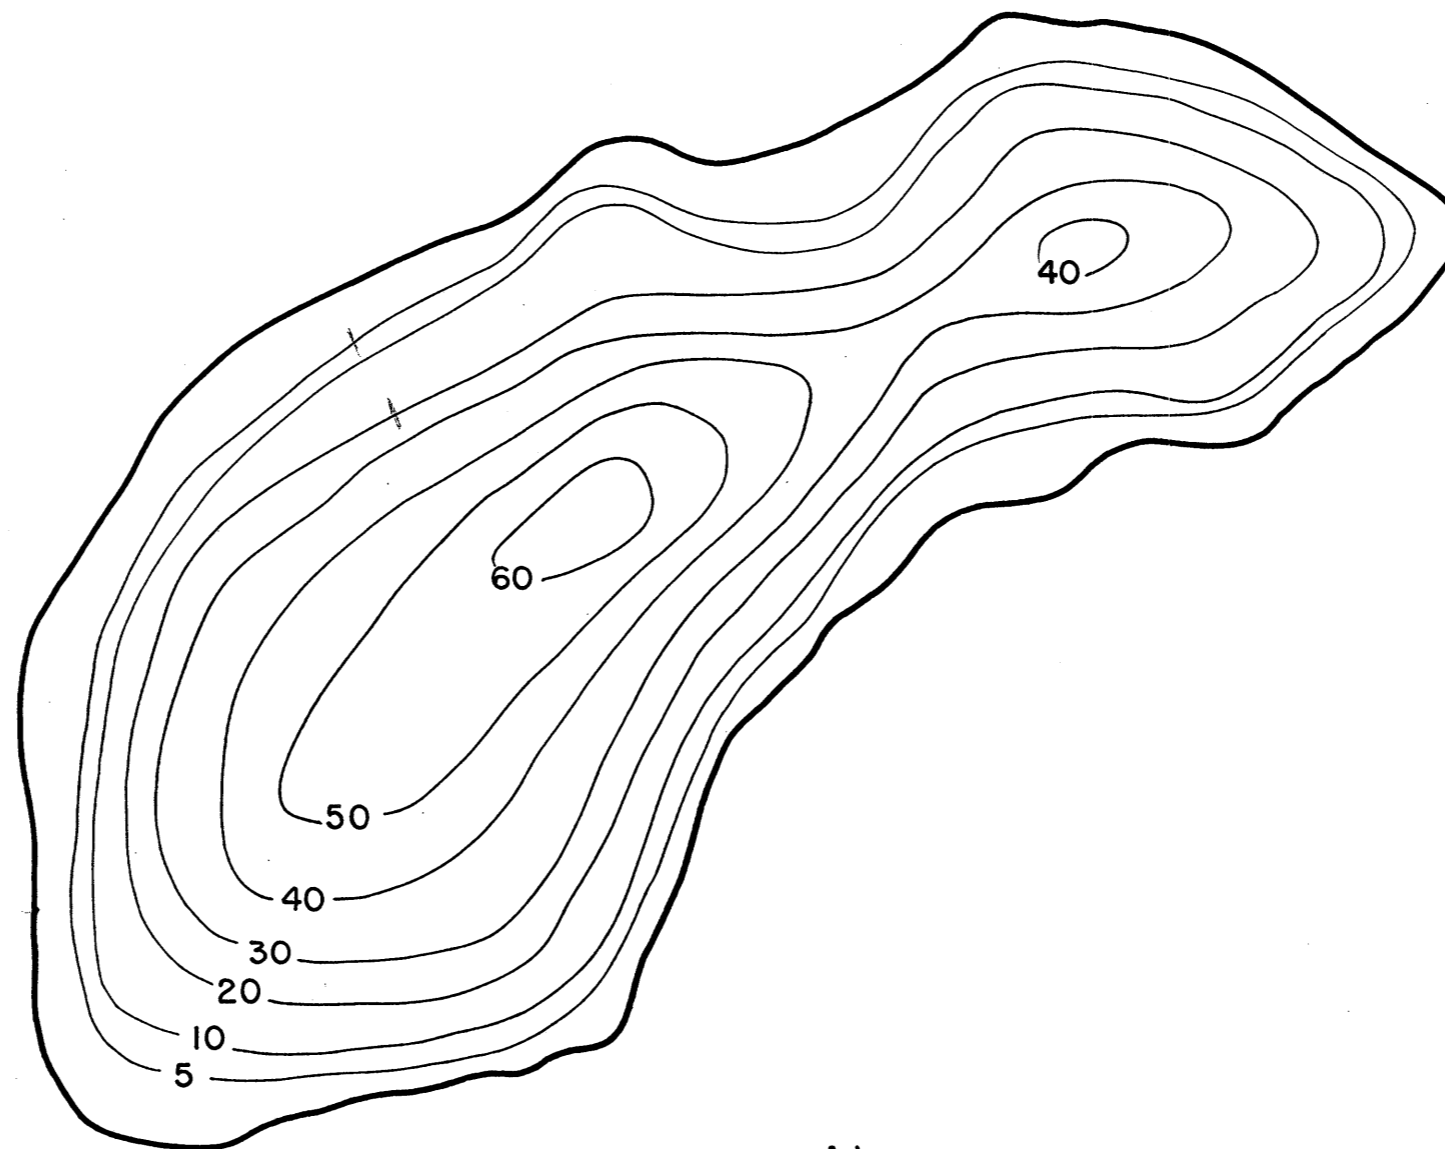

LAKE KASBAUM  
SECTION 3  
TOWNSHIP T. 18. N  
RANGE R. 23. E  
TOWN NEWTON  
COUNTY MANITOWOC

AREA 9 Acres  
TOTAL SHORELINE 0.52 Miles  
MAX. DEPTH 60 Feet  
SCALE: 40" = 1 Mile

Source: Wisconsin Department of Natural Resources 608-266-2621  
Kasbaum Lake – Manitowoc County, Wisconsin DNR Lake Map  
Date – Unknown - Historical Lake Map - Not for Navigation  
A Public Document - Please Identify the Source when using it.