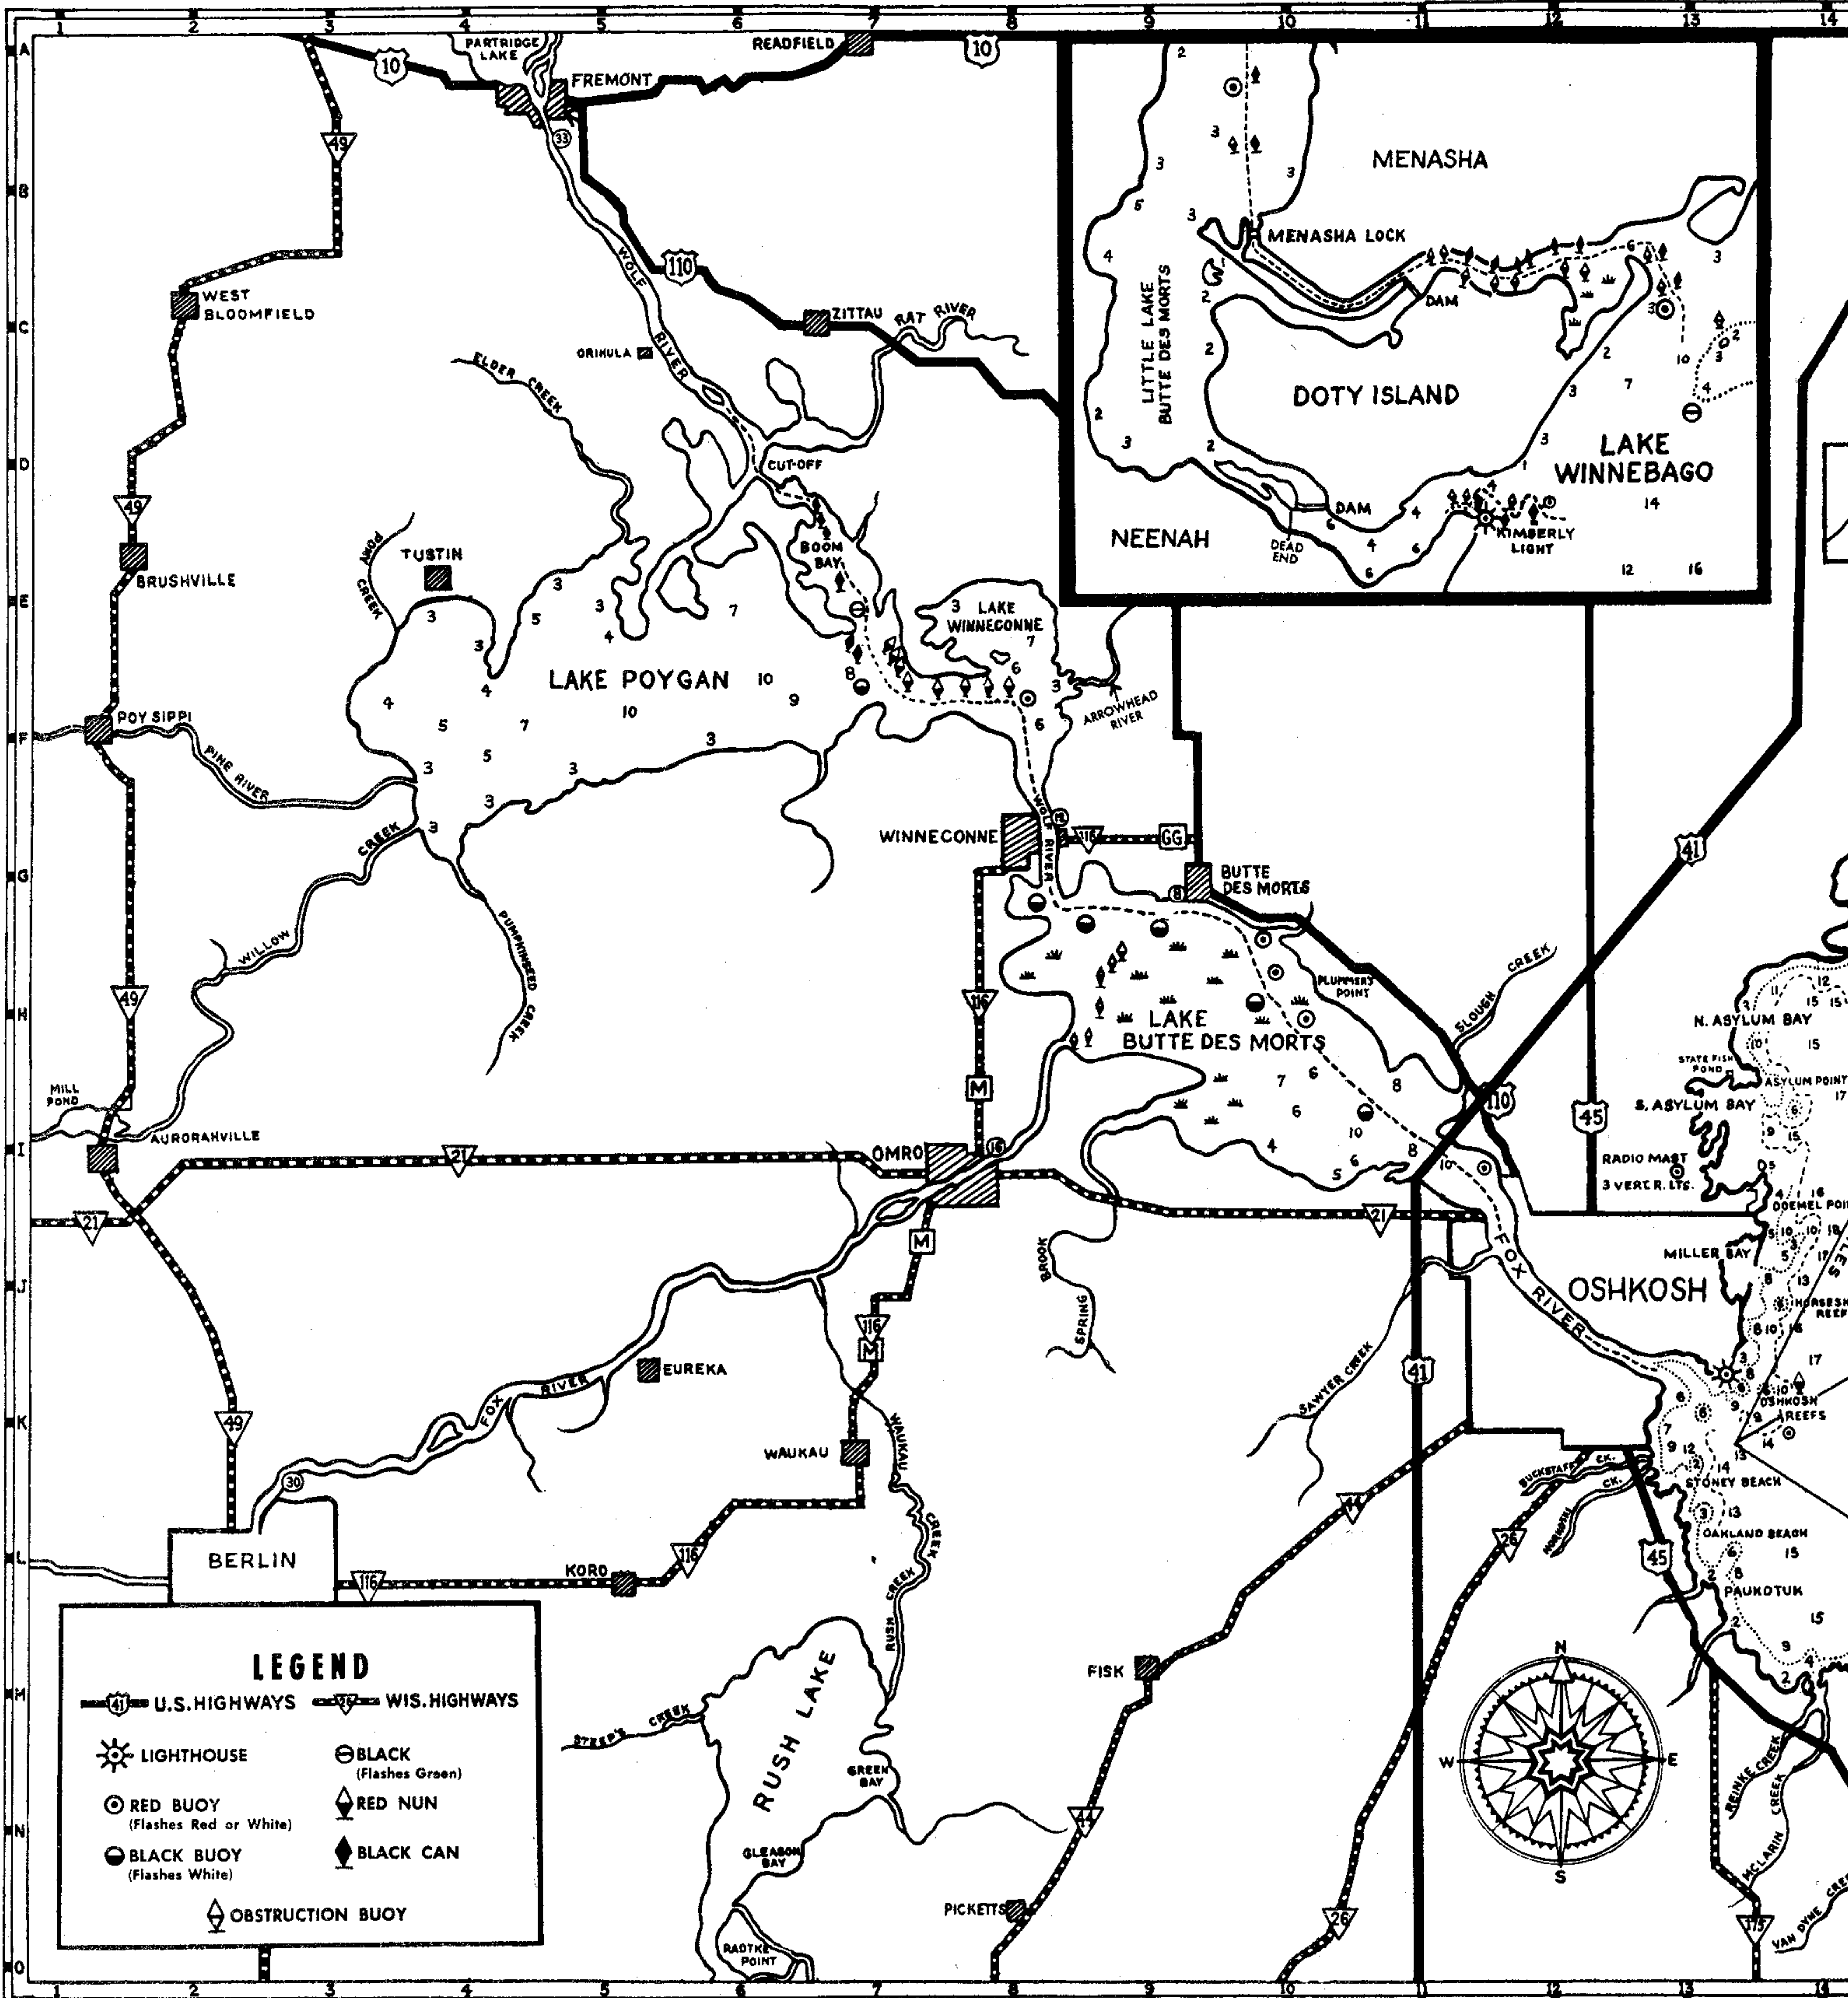

NAVIGATION CHART OF LAKE WINNEBAGO AND SURROUNDING NAVIGABLE WATERS

This Navigation Chart has been carefully prepared but is not 100% correct, however with careful use it should be immensely valuable to all boatmen. Refer to Chart on reverse side for navigation from Fremont to New London, which is a continuation of this chart.

COMPLIMENTS OF
LINDA WOLFE
 COUNTY CLERK
 WINNEBAGO COUNTY

NAVIGATION CHART OF LAKE WINNEBAGO AND SURROUNDING NAVIGABLE WATERS

This Navigation Chart has been carefully prepared but is not 100% correct, however with careful use it should be immensely valuable to all boatmen. Refer to Chart on reverse side for navigation from Fremont to New London, which is a continuation of this chart.

Source: Wisconsin Department of Natural Resources 608-266-2621
Winnebago Lake – Winnebago County, Wisconsin DNR Lake Map
Date – Unknown - Historical Lake Map - Not for Navigation
A Public Document - Please Identify the Source when using it.