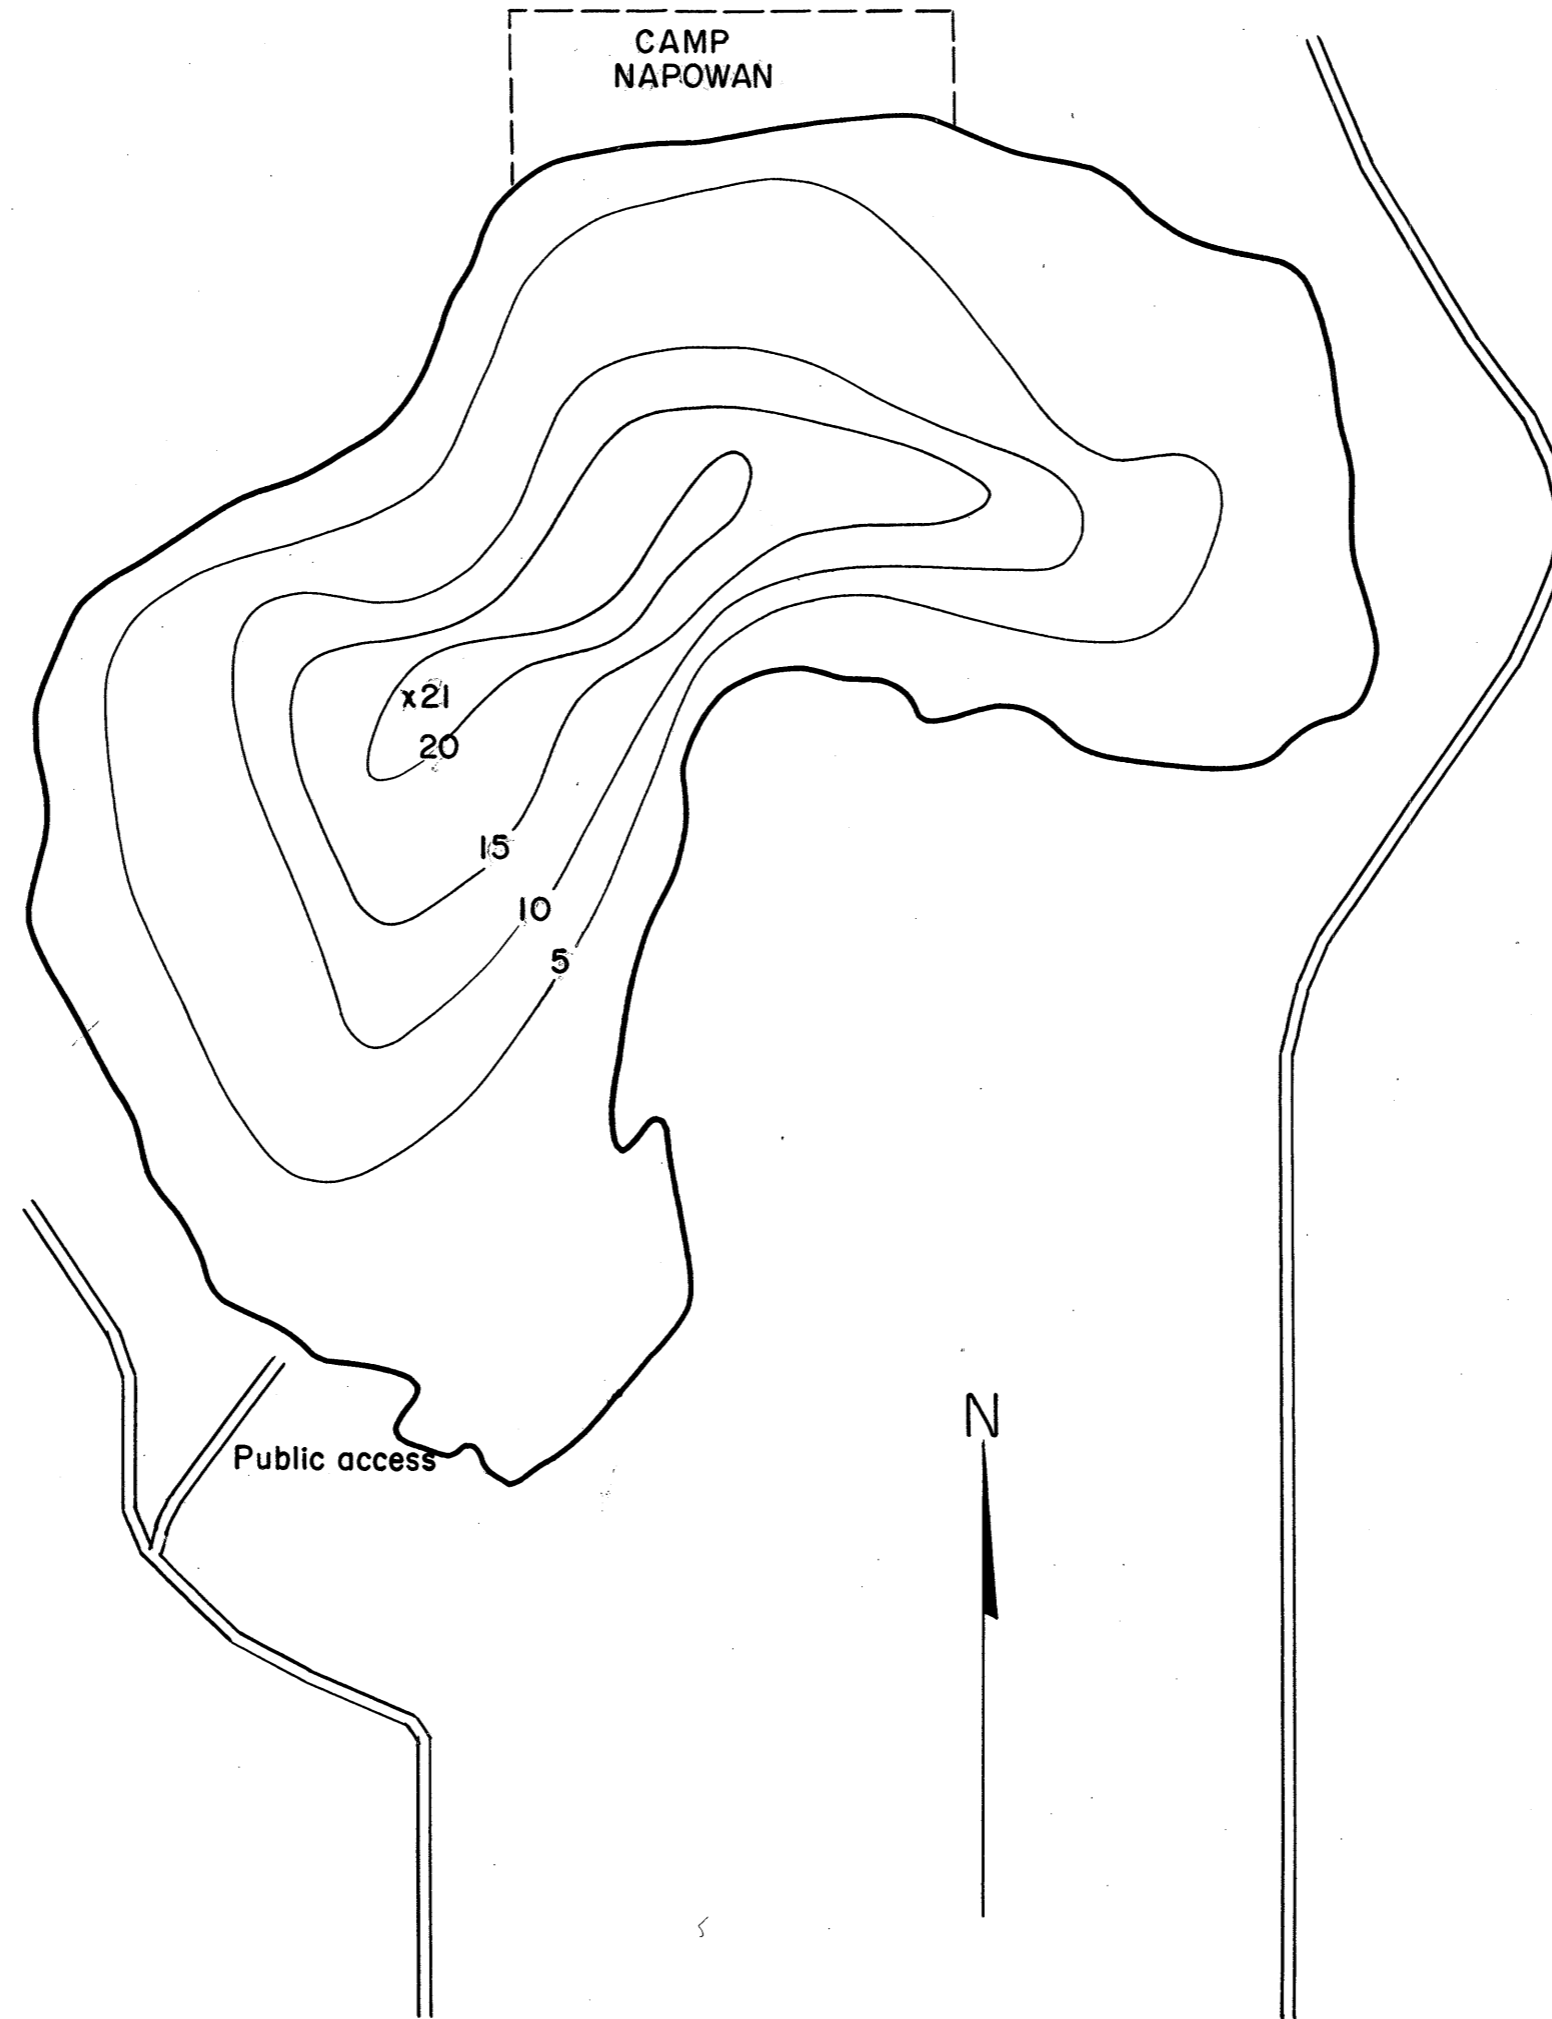

LAKE NAPOWAN
SECTION 2
TOWNSHIP T. 19. N
RANGE R. 11. E
TOWN MT. MORRIS
COUNTY WAUSHARA

AREA 60 Acres
TOTAL SHORELINE 1.5 Miles
MAX. DEPTH 21 Feet
SCALE: 16.5" = 1 Mile

Source: Wisconsin Department of Natural Resources 608-266-2621
Napowan Lake – Waushara County, Wisconsin DNR Lake Map
Date – Unknown - Historical Lake Map - Not for Navigation
A Public Document - Please Identify the Source when using it.