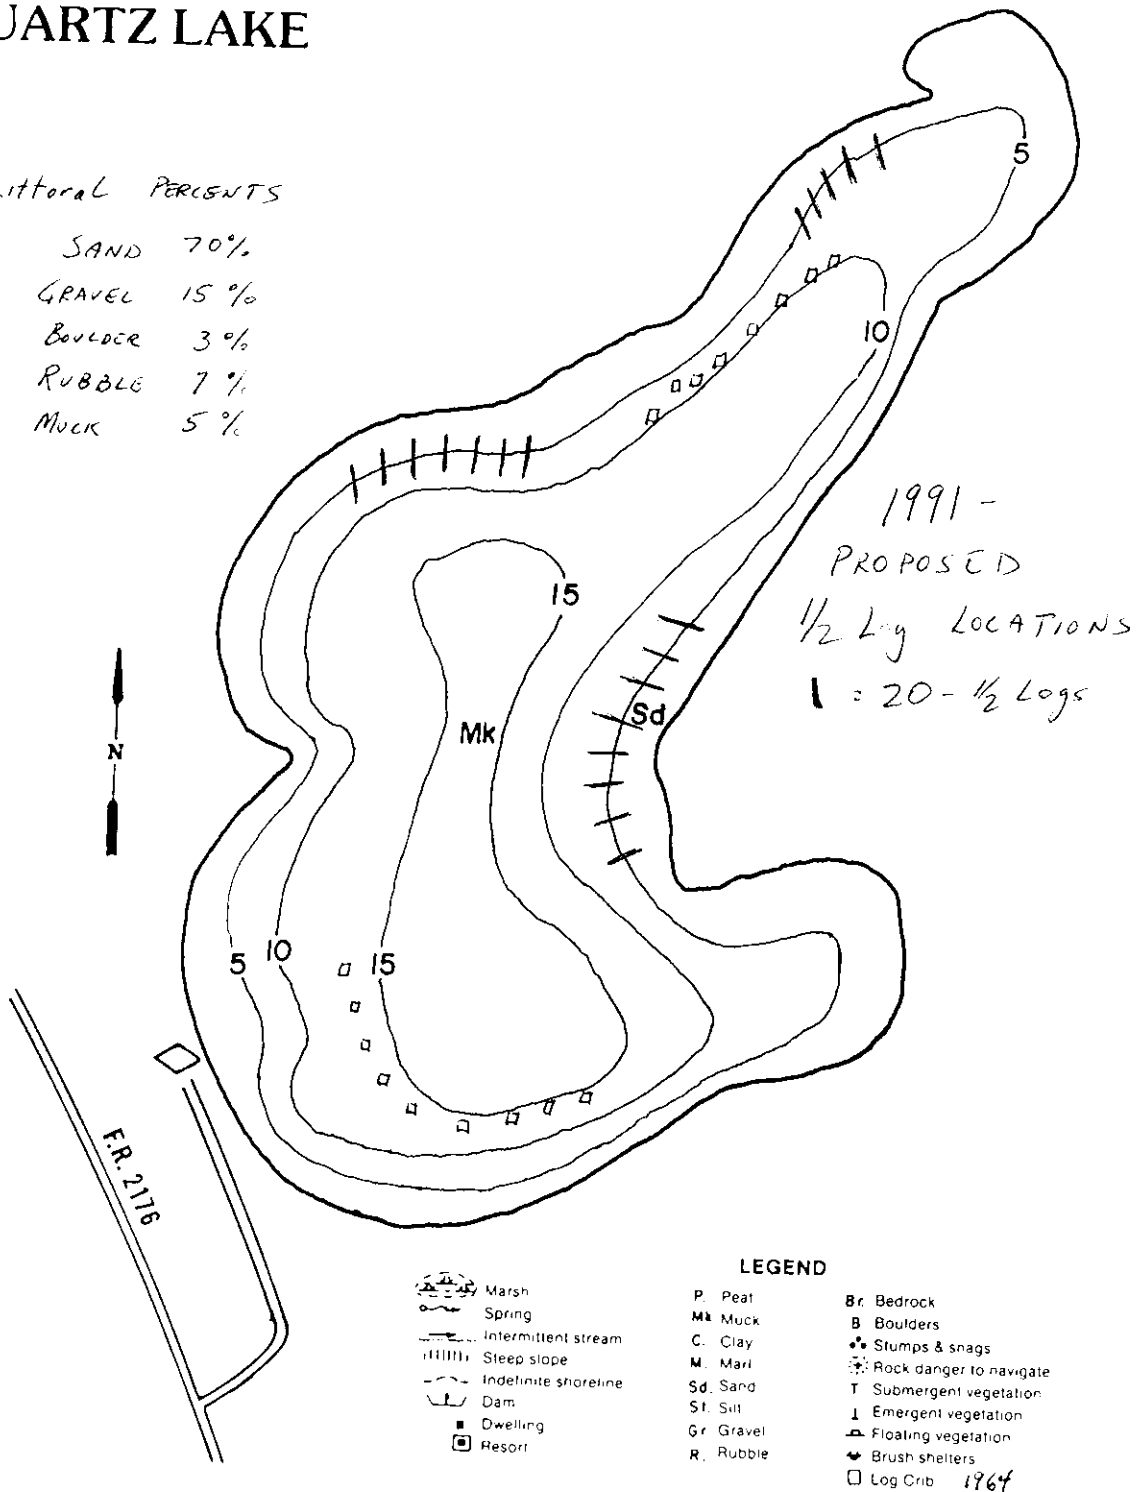

# QUARTZ LAKE

## Littoral PERCENTS

SAND 70%  
 GRAVEL 15%  
 BOULDER 3%  
 RUBBLE 7%  
 MUCK 5%

T 40N, R 12E, SEC 14  
 FOREST COUNTY

Source: Wisconsin Department of Natural Resources 608-266-2621  
Quartz Lake - Forest County, Wisconsin DNR Lake Map  
Date 1964 - Historical Lake Map - Not for Navigation  
A Public Document - Please Identify the Source when using it.