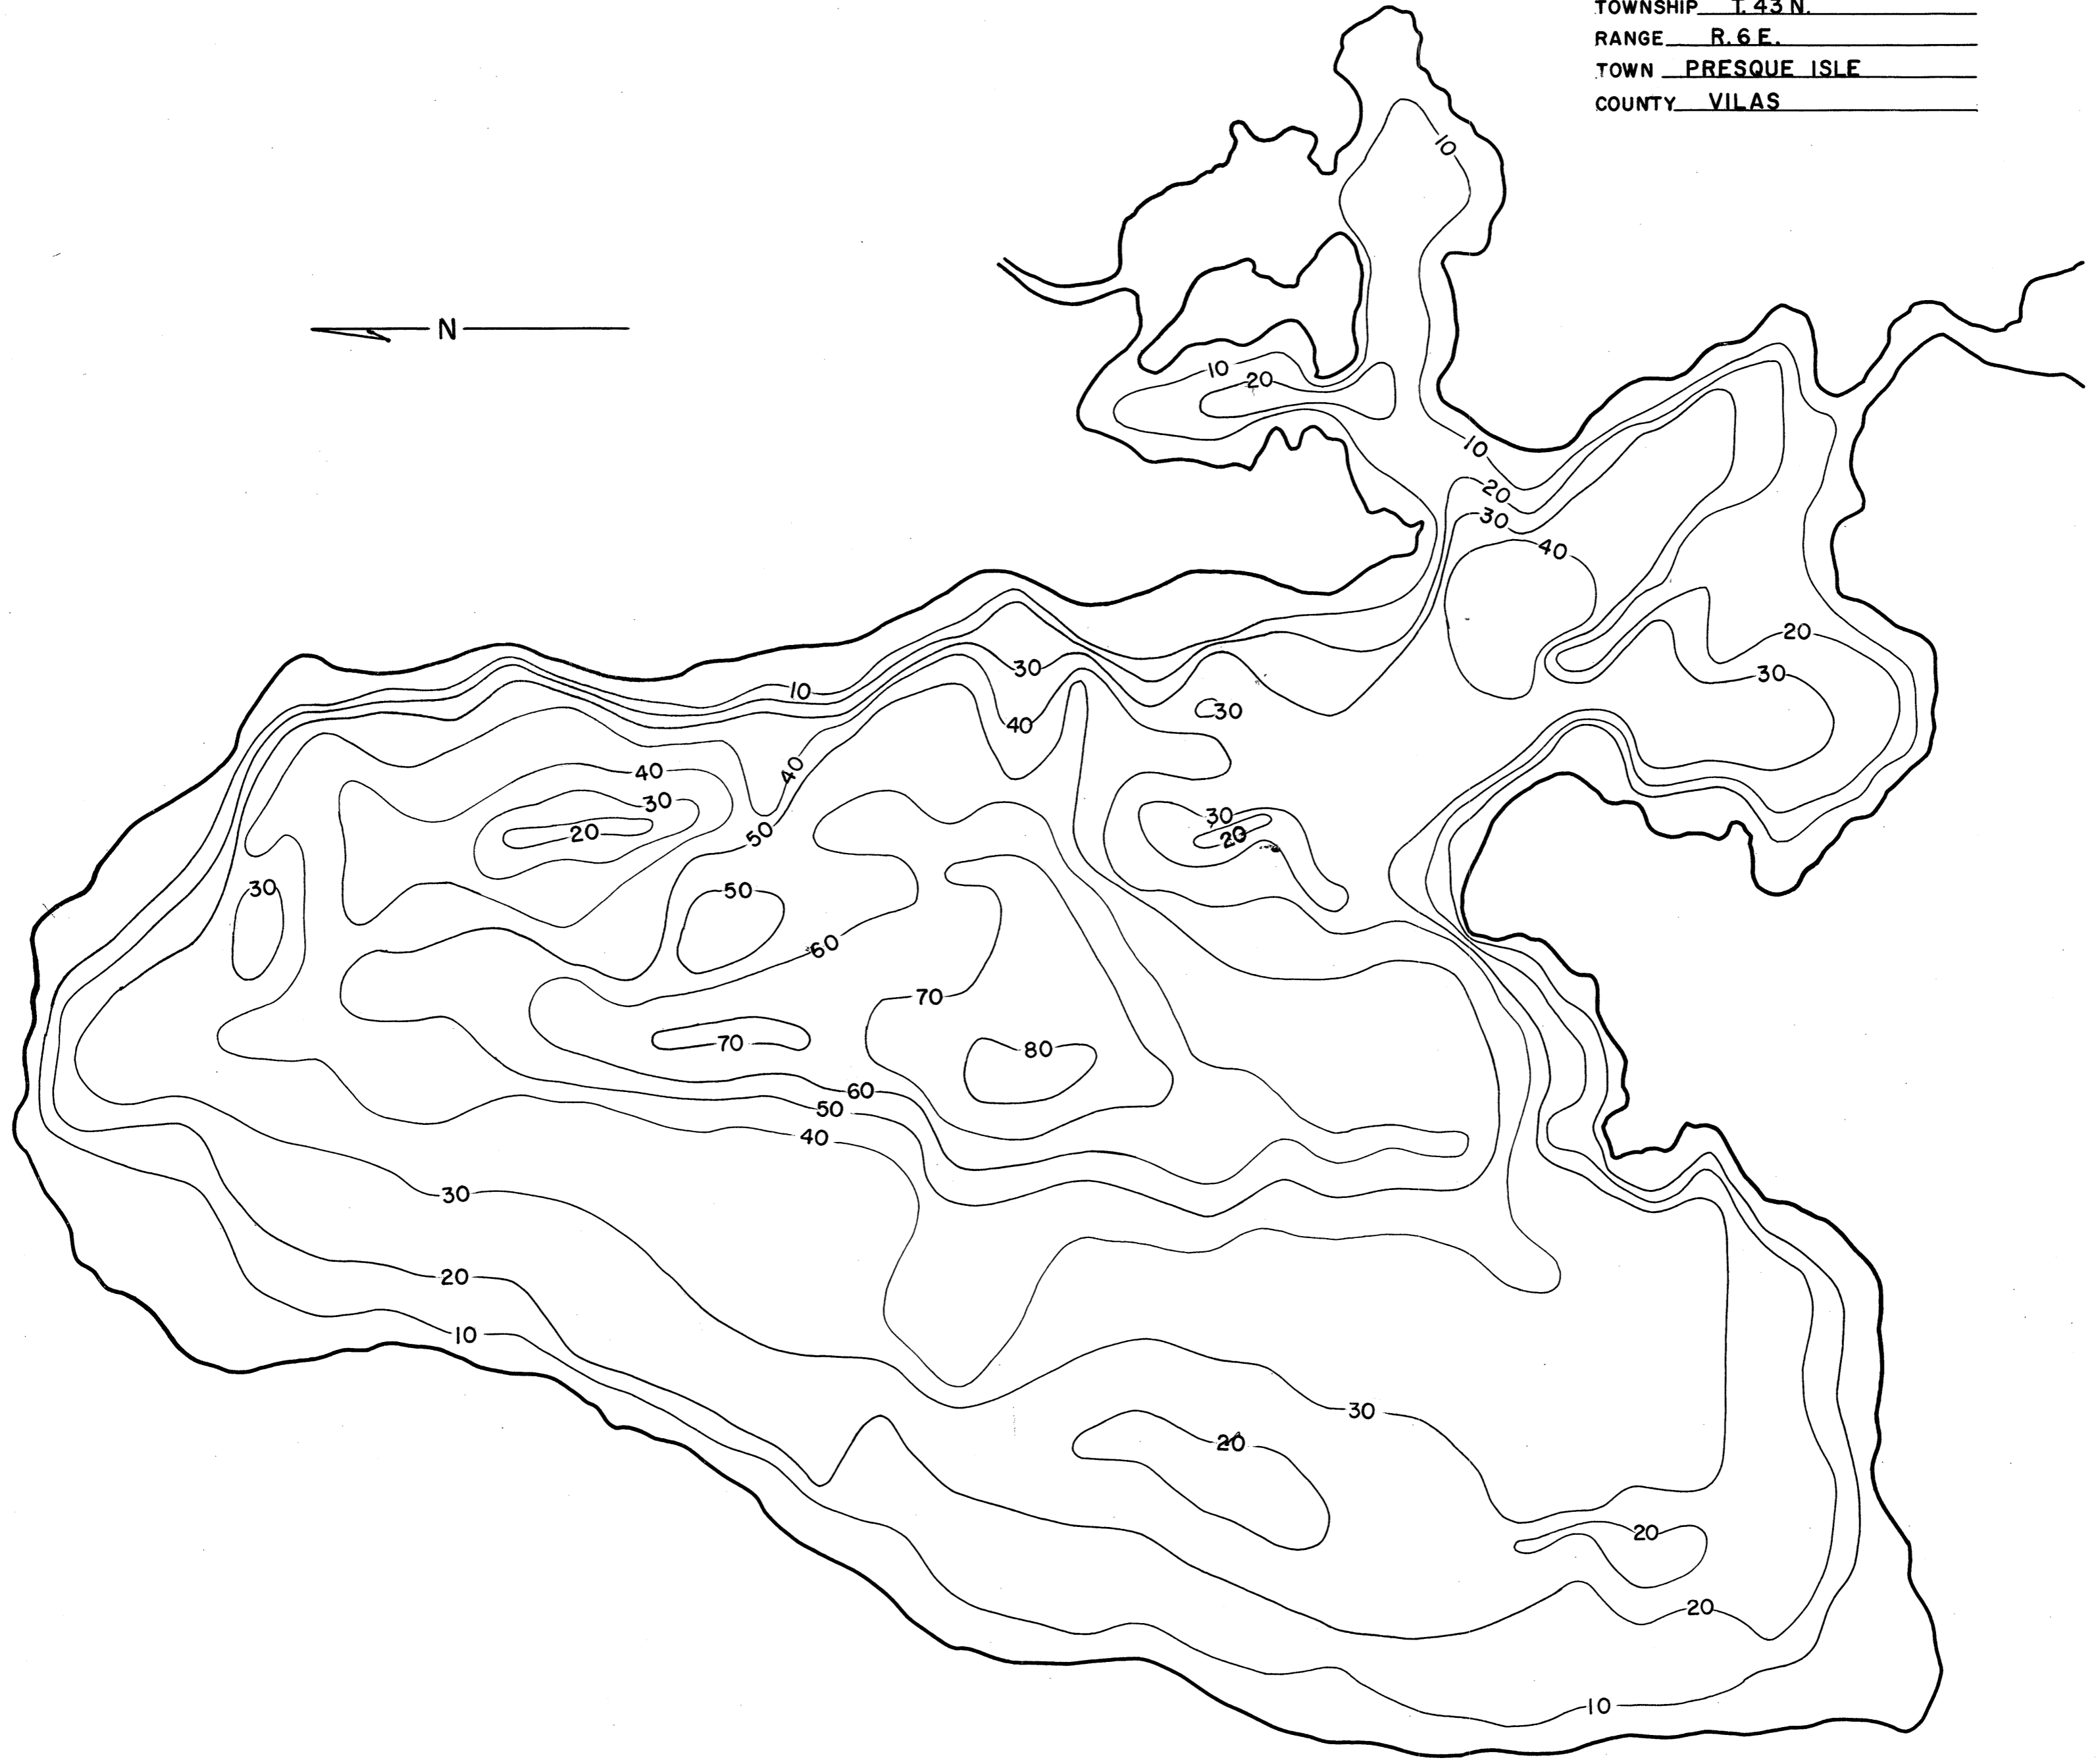

LAKE PRESQUE ISLE  
SECTION 5-6-7-8-9-17-18  
TOWNSHIP T. 43 N.  
RANGE R. 6 E.  
TOWN PRESQUE ISLE  
COUNTY VILAS

AREA 1,280 Acres  
TOTAL SHORELINE 8.8 Miles  
MAX. DEPTH 80'  
SCALE: 1" = 700'

Source: Wisconsin Department of Natural Resources 608-266-2621  
Presque Isle Lake – Vilas County, Wisconsin DNR Lake Map  
Date – Unknown - Historical Lake Map - Not for Navigation  
A Public Document - Please Identify the Source when using it.