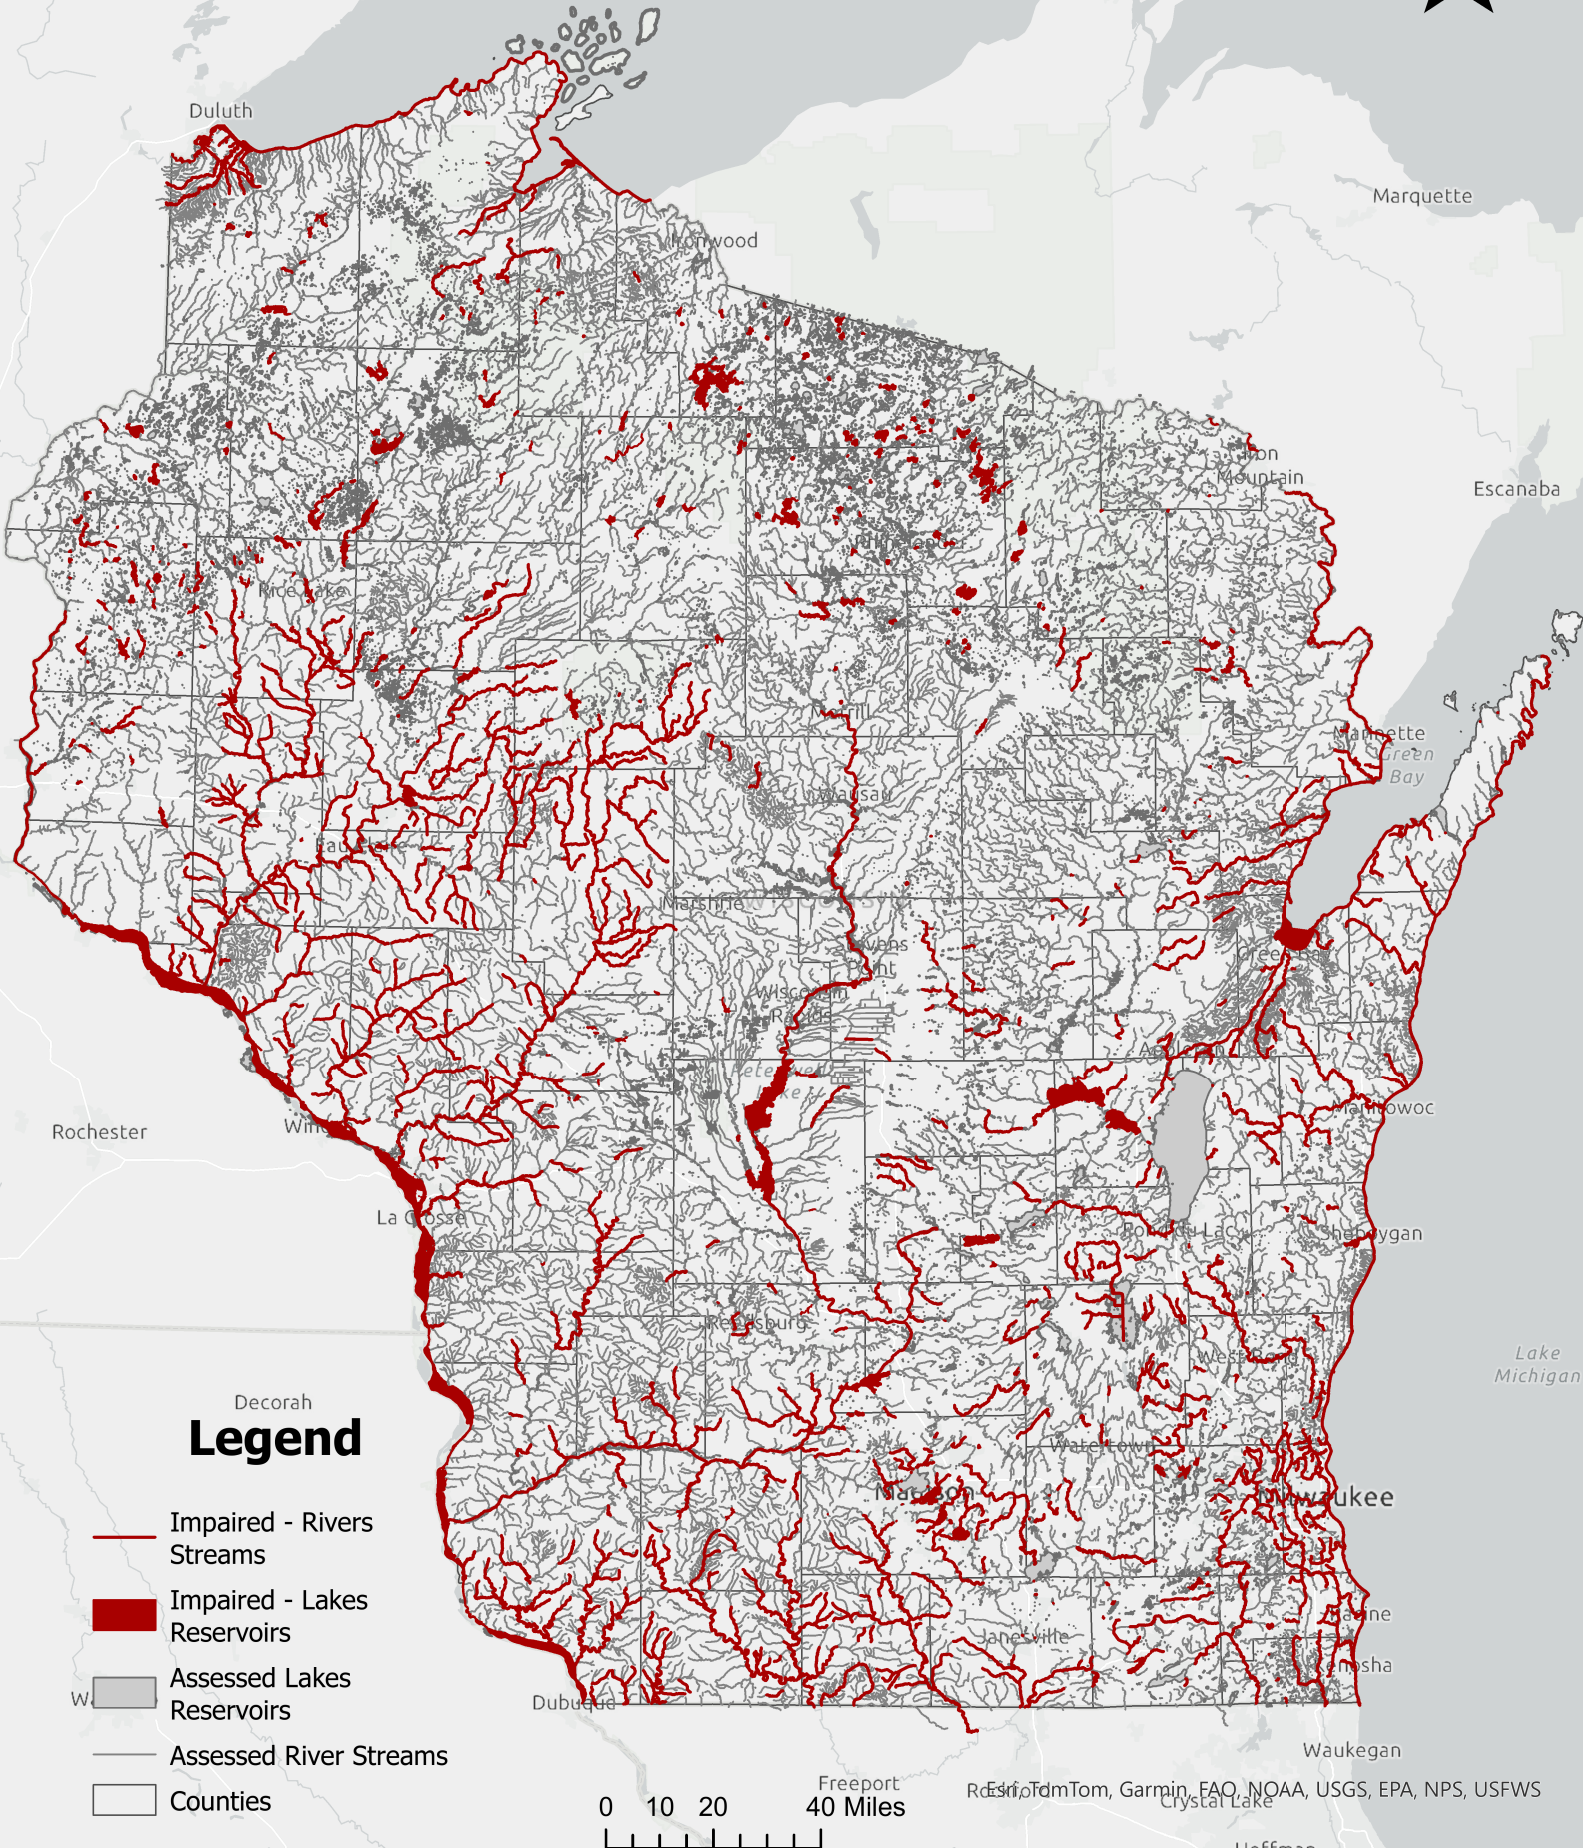

Impaired Waters List

Lakes & Rivers - 2024

Decorah Legend

-  Impaired - Rivers Streams
-  Impaired - Lakes Reservoirs
-  Assessed Lakes Reservoirs
-  Assessed River Streams
-  Counties

Esri, TomTom, Garmin, FAO, NOAA, USGS, EPA, NPS, USFWS