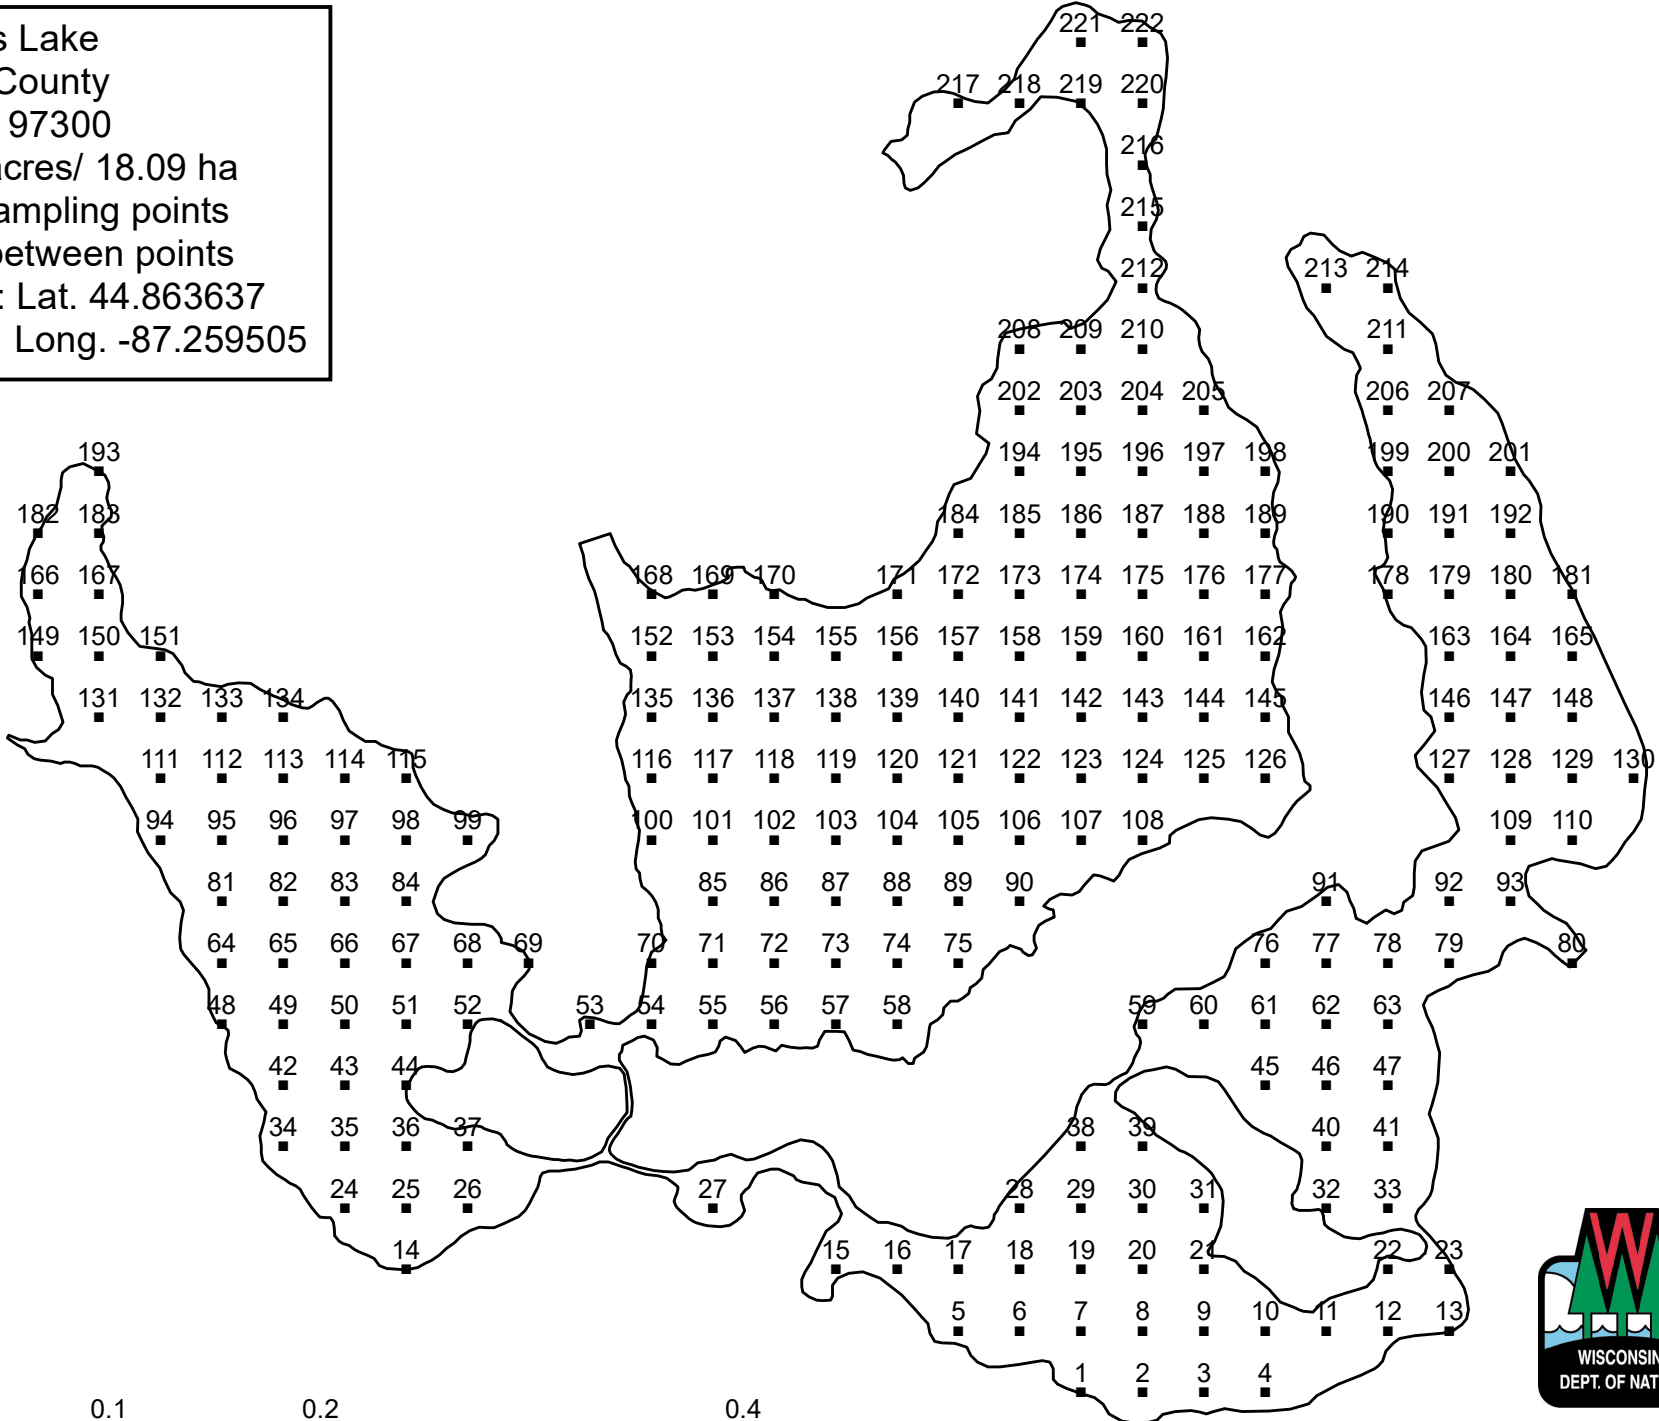

Dunes Lake  
Door County  
WBIC 97300  
44.7 acres/ 18.09 ha  
222 sampling points  
29m between points  
Site 1: Lat. 44.863637  
Long. -87.259505

Created: 2021