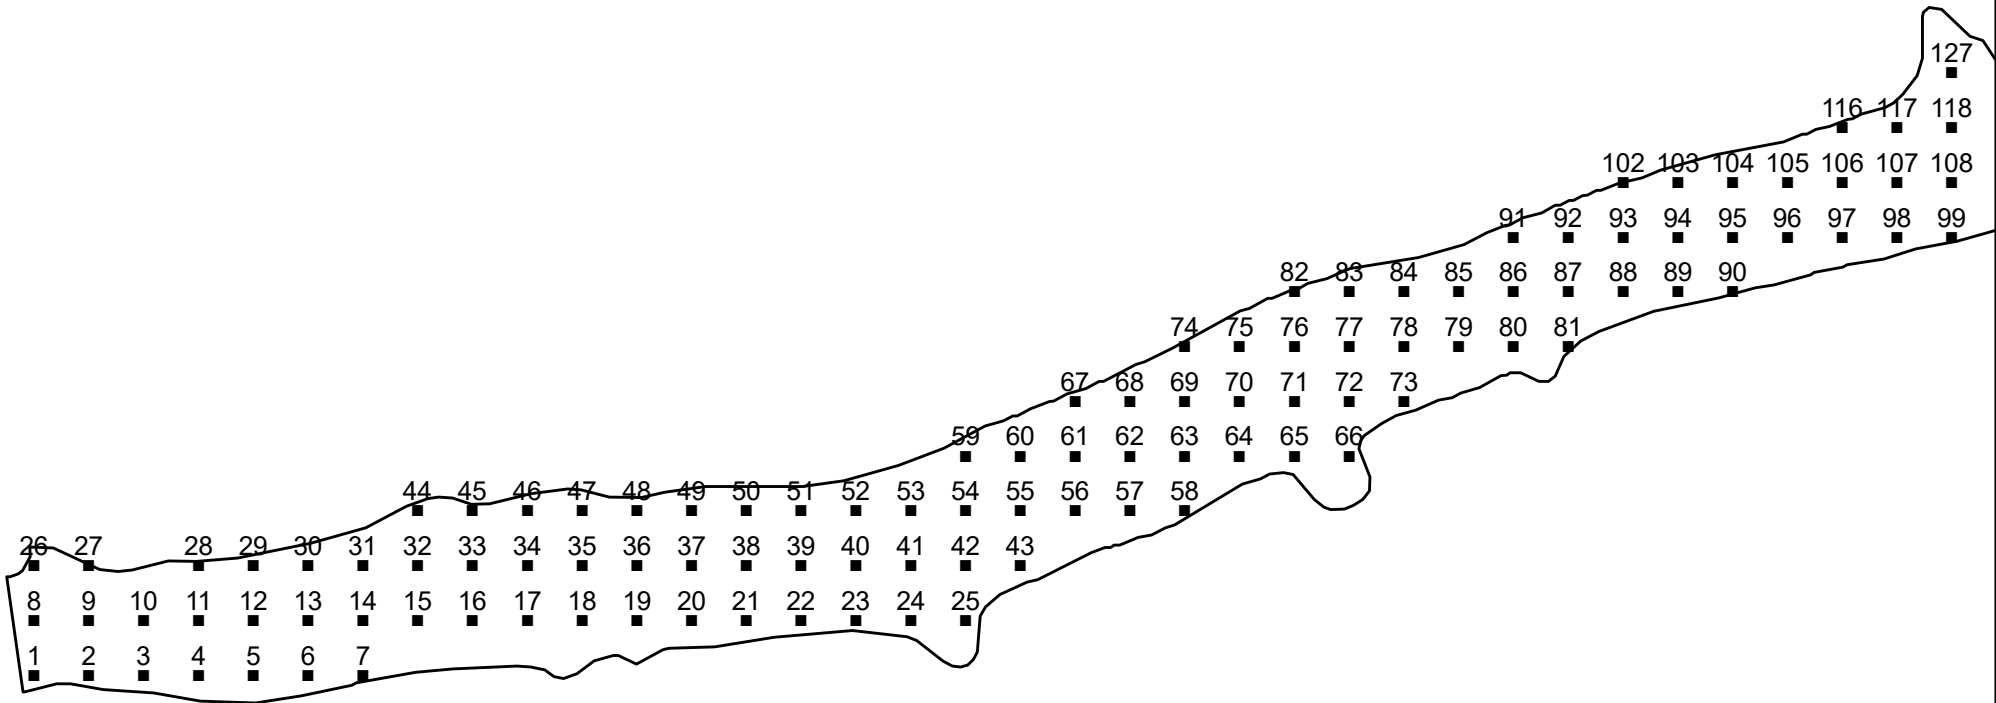

N

Thiensville Millpond
 Ozaukee County
 WBIC 21000
 Page 1 of 2

Created: 2024

This map is for informational purposes only and may not have been prepared for or be suitable for legal, engineering or surveying purposes. The user is solely responsible for verifying the accuracy of information before using for any purpose. By using this product for any purpose user agrees to be bound by all disclaimers found here: <https://dnr.wisconsin.gov/legal>.