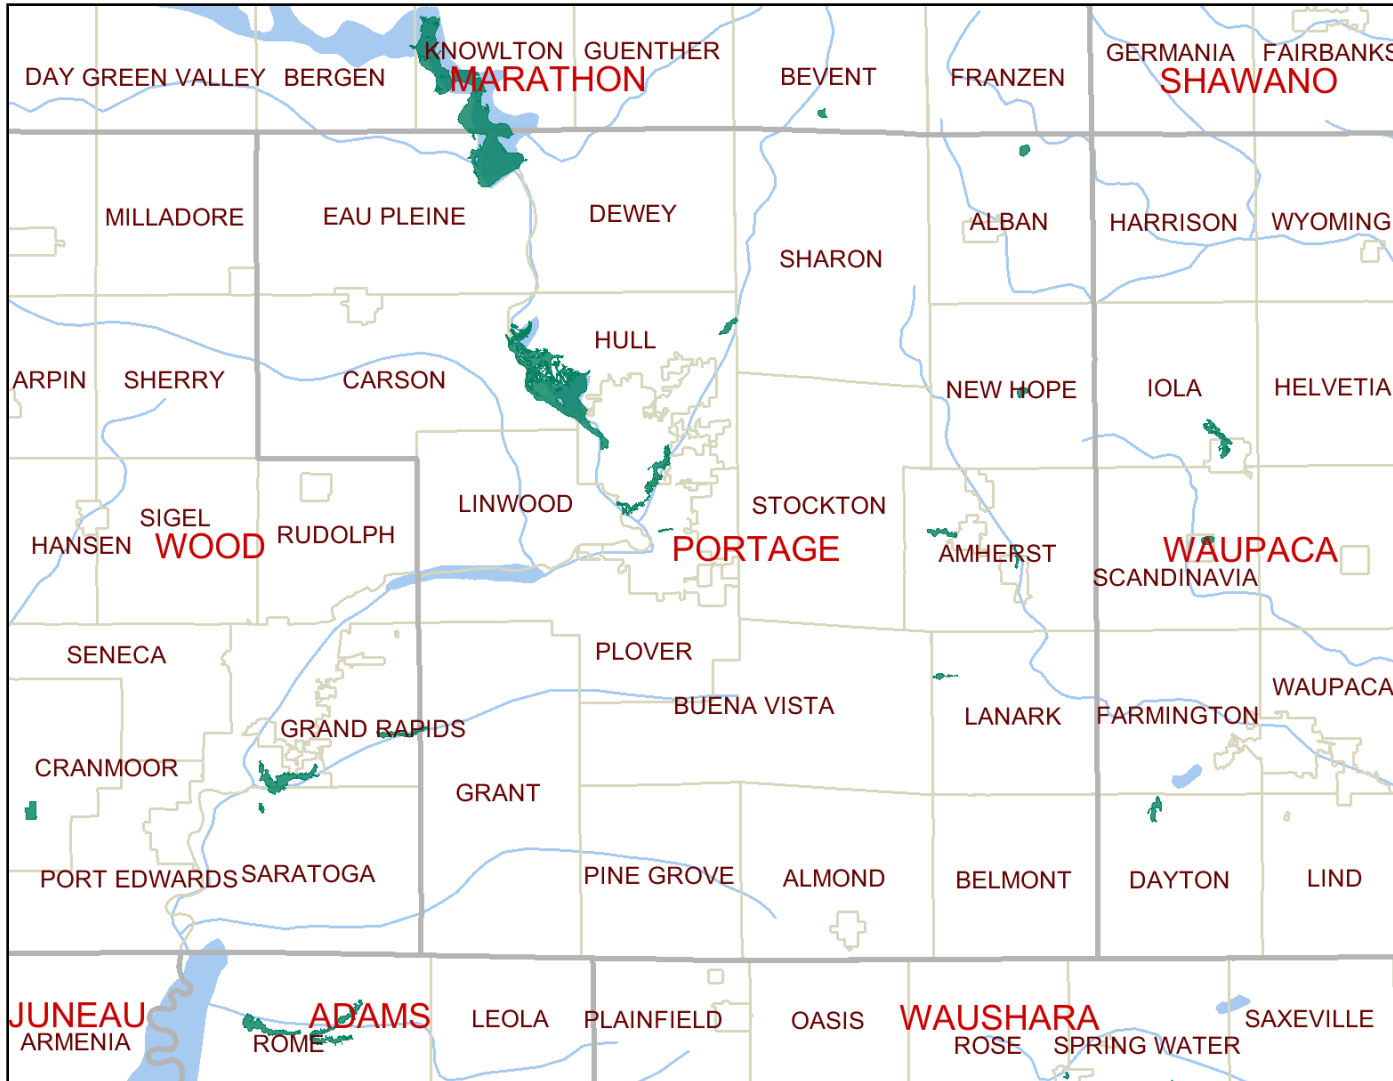

CLP in Portage County, Dec 2010

Legend

- Curly Leaf Pondweed Lines
- Curly Leaf Pondweed Areas
- 24K County Boundaries
- Civil Towns
- Civil Town
- 2M Open Water
- 2M Rivers and Streams

Scale: 1:446,081

This map is a user generated static output from an Internet mapping site and is for general reference only. Data layers that appear on this map may or may not be accurate, current, or otherwise reliable. THIS MAP IS NOT TO BE USED FOR NAVIGATION.