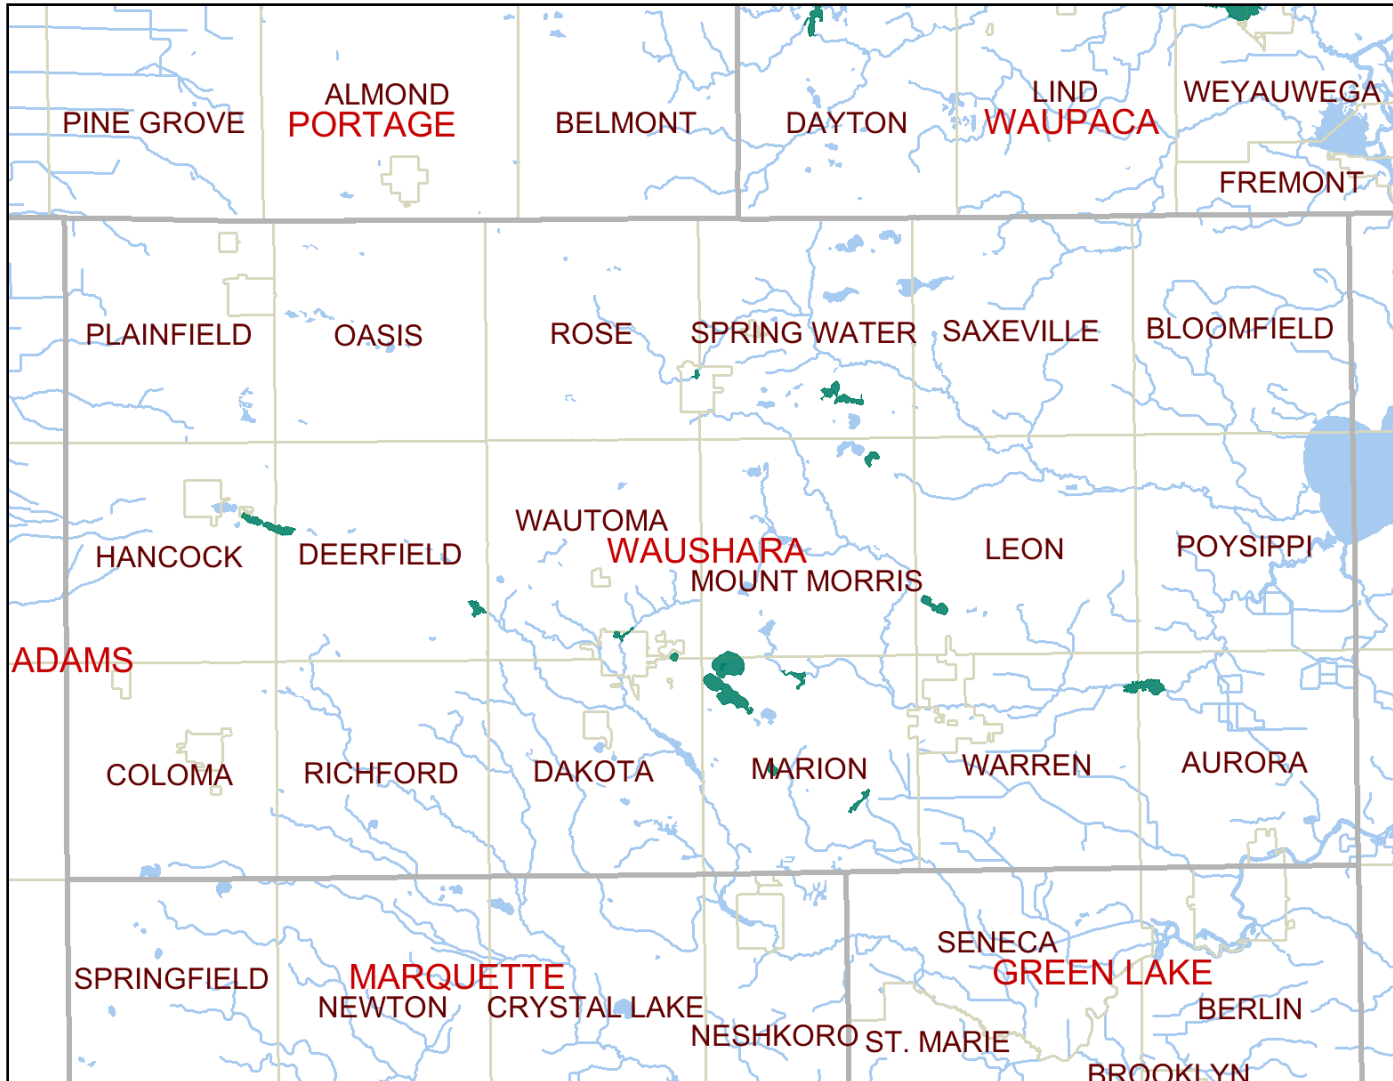

CLP in Waushara County, Dec 2010

Legend

-  Curly Leaf Pondweed Lines
-  Curly Leaf Pondweed Areas
-  24K County Boundaries
-  Civil Towns
-  100K Open Water
-  100K Rivers and Streams

0 6 12 18 mi.

Scale: 1:334,561

This map is a user generated static output from an Internet mapping site and is for general reference only. Data layers that appear on this map may or may not be accurate, current, or otherwise reliable. THIS MAP IS NOT TO BE USED FOR NAVIGATION.