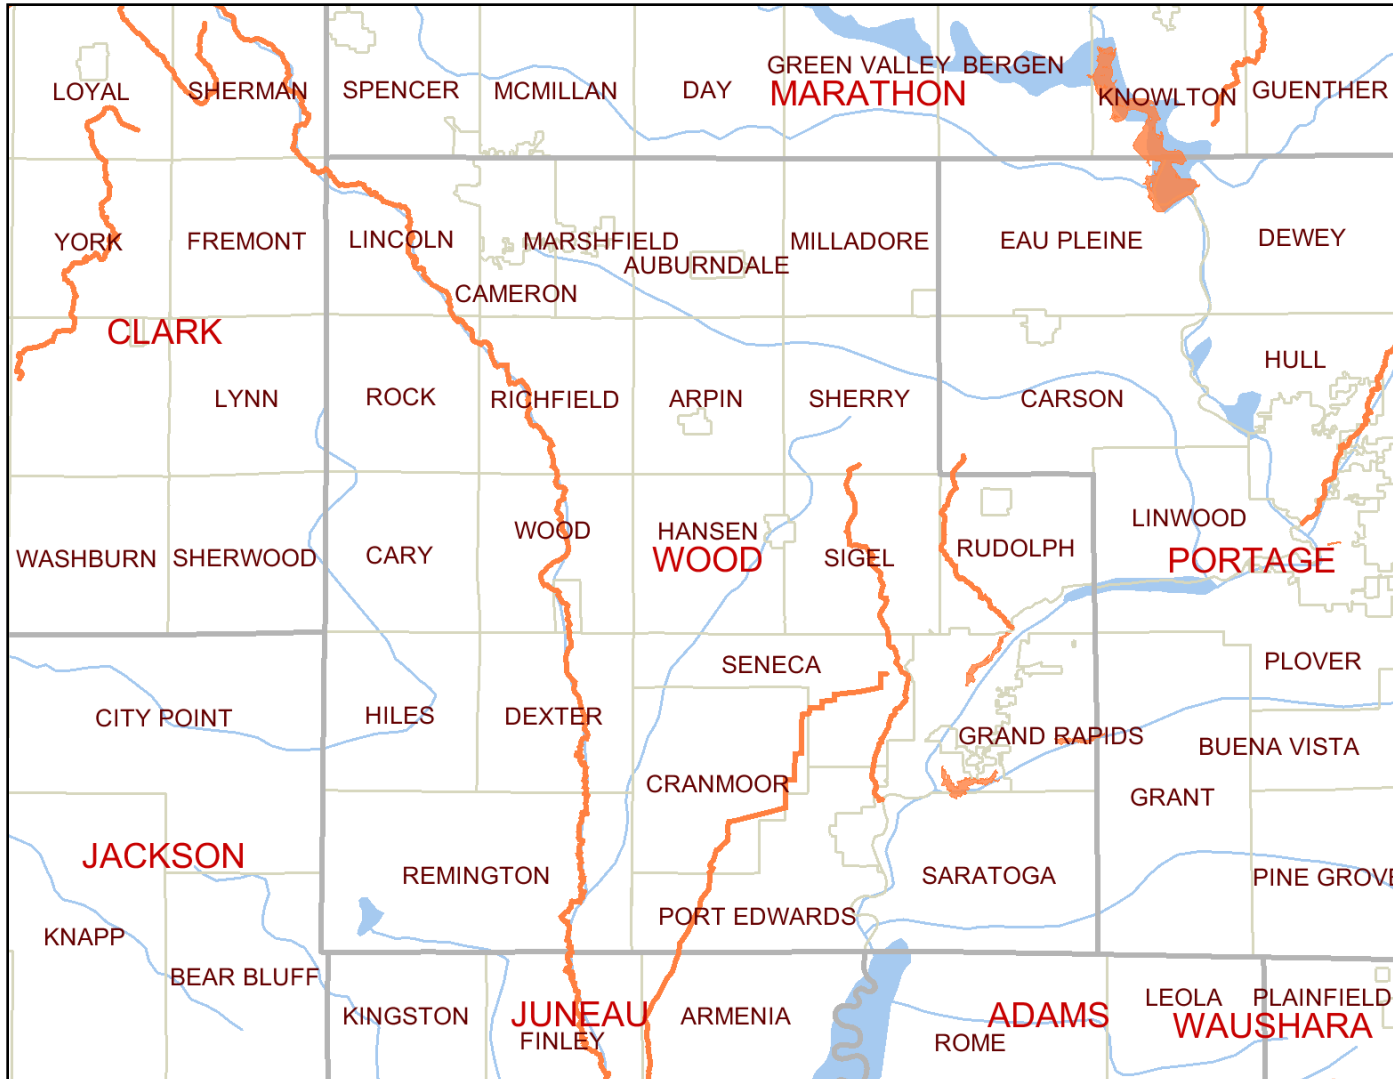

Rusty crayfish in Wood County, Dec 2010

Legend

- Rusty Crayfish Lines
- Rusty Crayfish Areas
- 24K County Boundaries
- Civil Towns
- 2M Open Water
- 2M Rivers and Streams

Scale: 1:461,518

This map is a user generated static output from an Internet mapping site and is for general reference only. Data layers that appear on this map may or may not be accurate, current, or otherwise reliable. THIS MAP IS NOT TO BE USED FOR NAVIGATION.