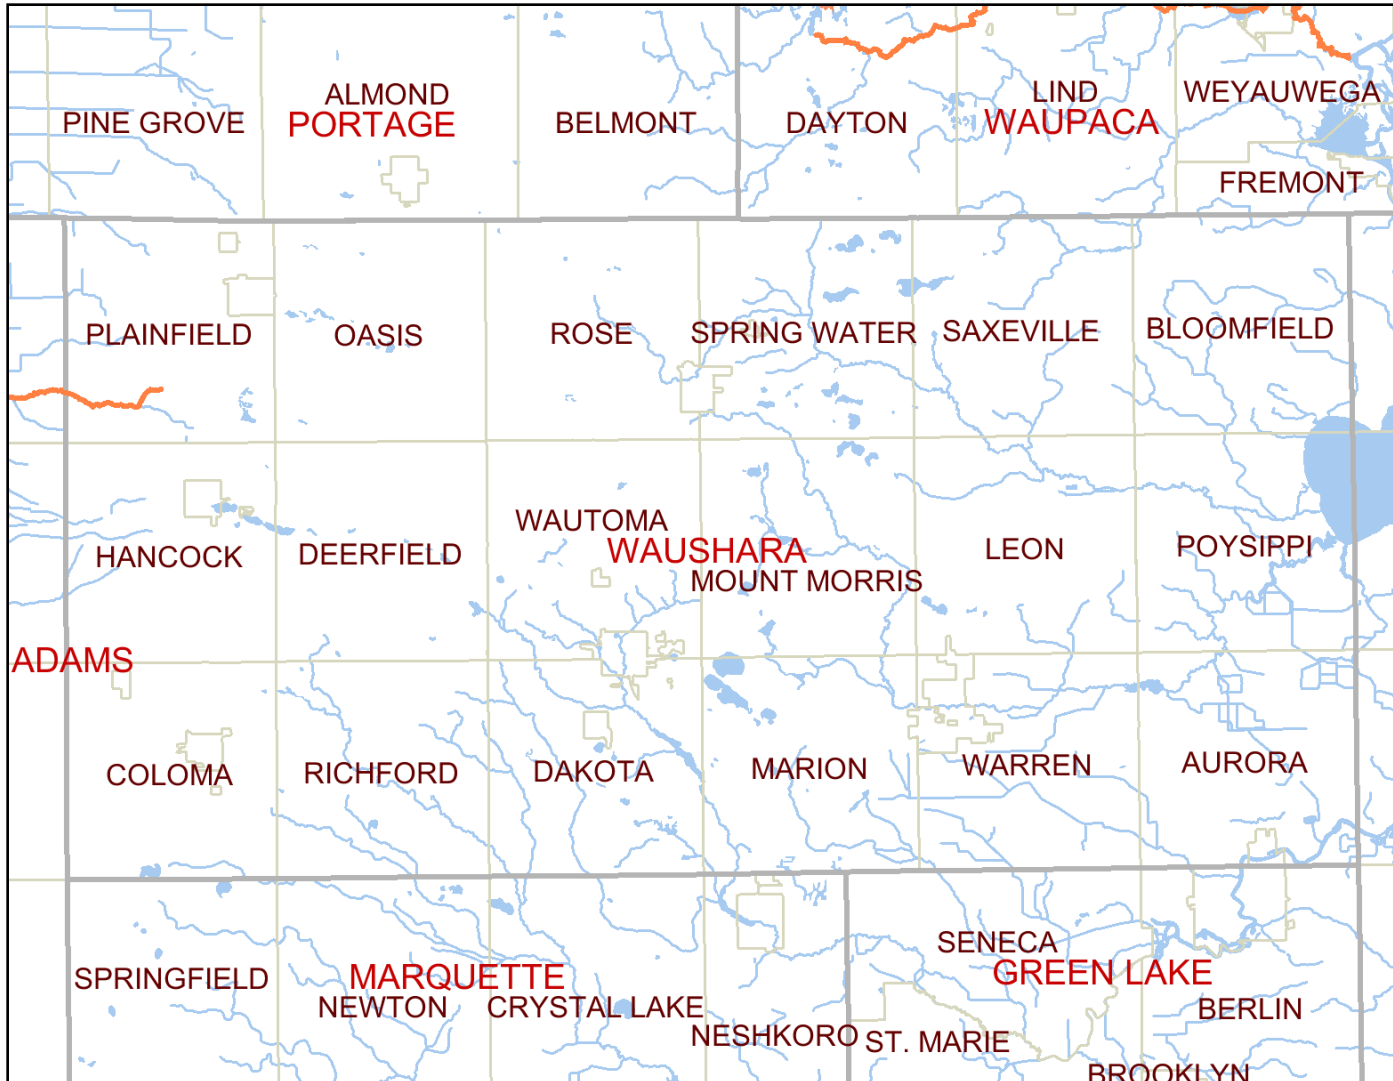

Rusty Crayfish in Waushara County, Dec 2010

Legend

- Rusty Crayfish Lines
- Rusty Crayfish Areas
- 24K County Boundaries
- Civil Towns
- 100K Open Water
- 100K Rivers and Streams

0 6 12 18 mi.

Scale: 1:334,561

This map is a user generated static output from an Internet mapping site and is for general reference only. Data layers that appear on this map may or may not be accurate, current, or otherwise reliable. THIS MAP IS NOT TO BE USED FOR NAVIGATION.

Notes: Known only from Roche-A-Cri Creek in Western Waushara County.