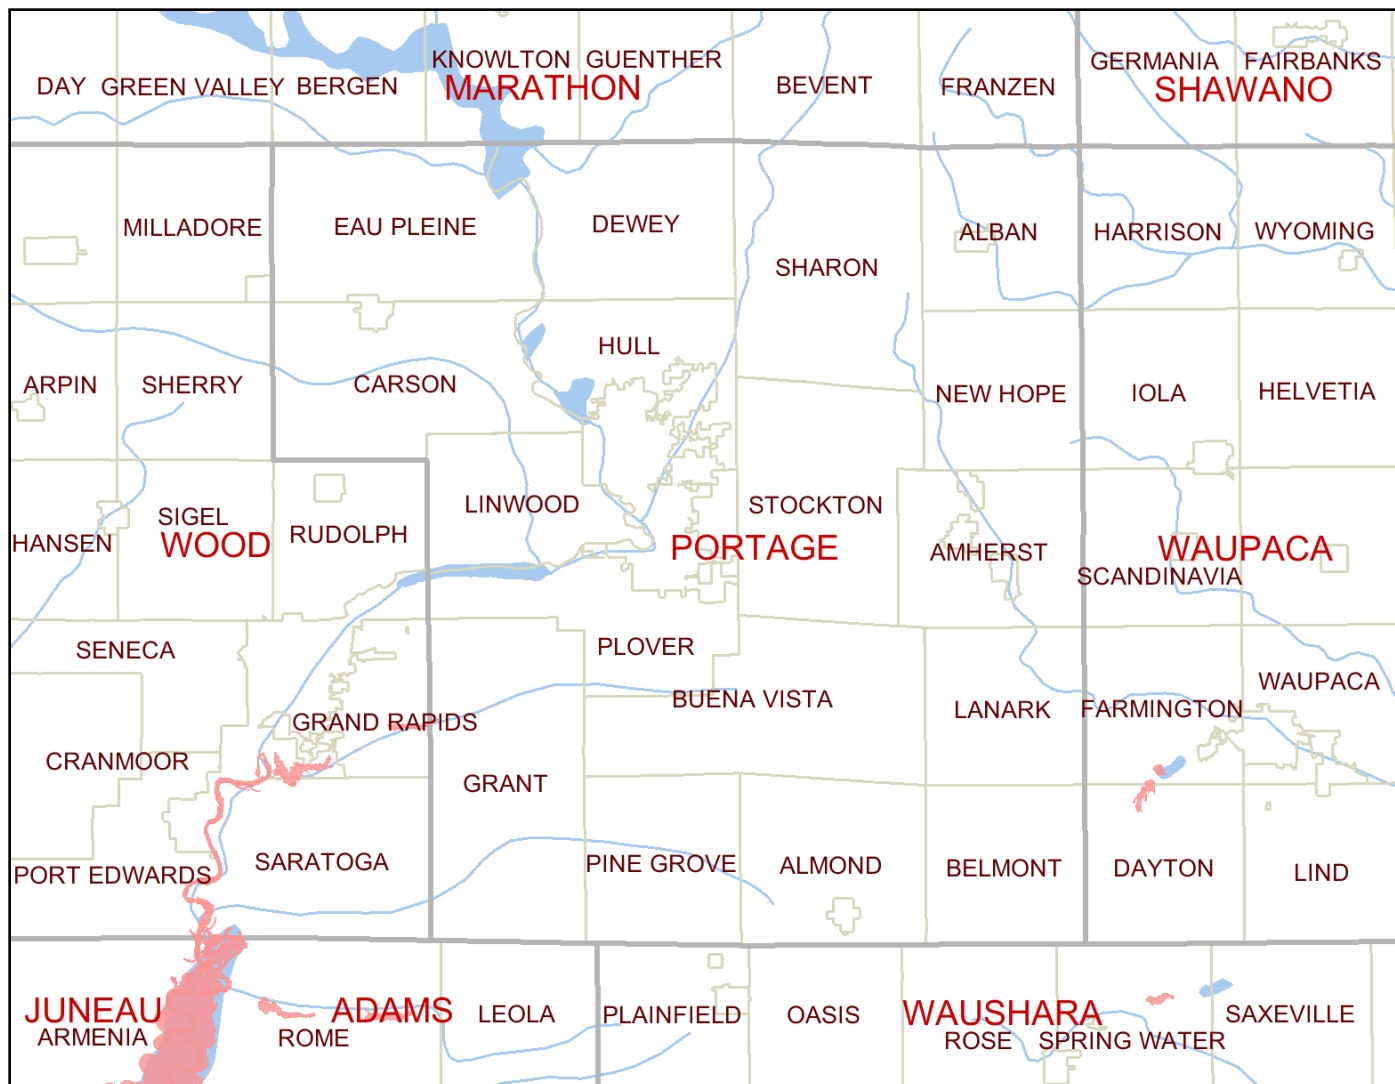

Zebra mussels in Portage County, Dec 2010

Legend

- Zebra Mussels Lines
- Zebra Mussels Area
- 24K County Boundaries
- Civil Towns
- Civil Town
- 2M Open Water
- 2M Rivers and Streams

Scale: 1:461,518

This map is a user generated static output from an Internet mapping site and is for general reference only. Data layers that appear on this map may or may not be accurate, current, or otherwise reliable. THIS MAP IS NOT TO BE USED FOR NAVIGATION.

Notes: Only known from Lake Wazeecha