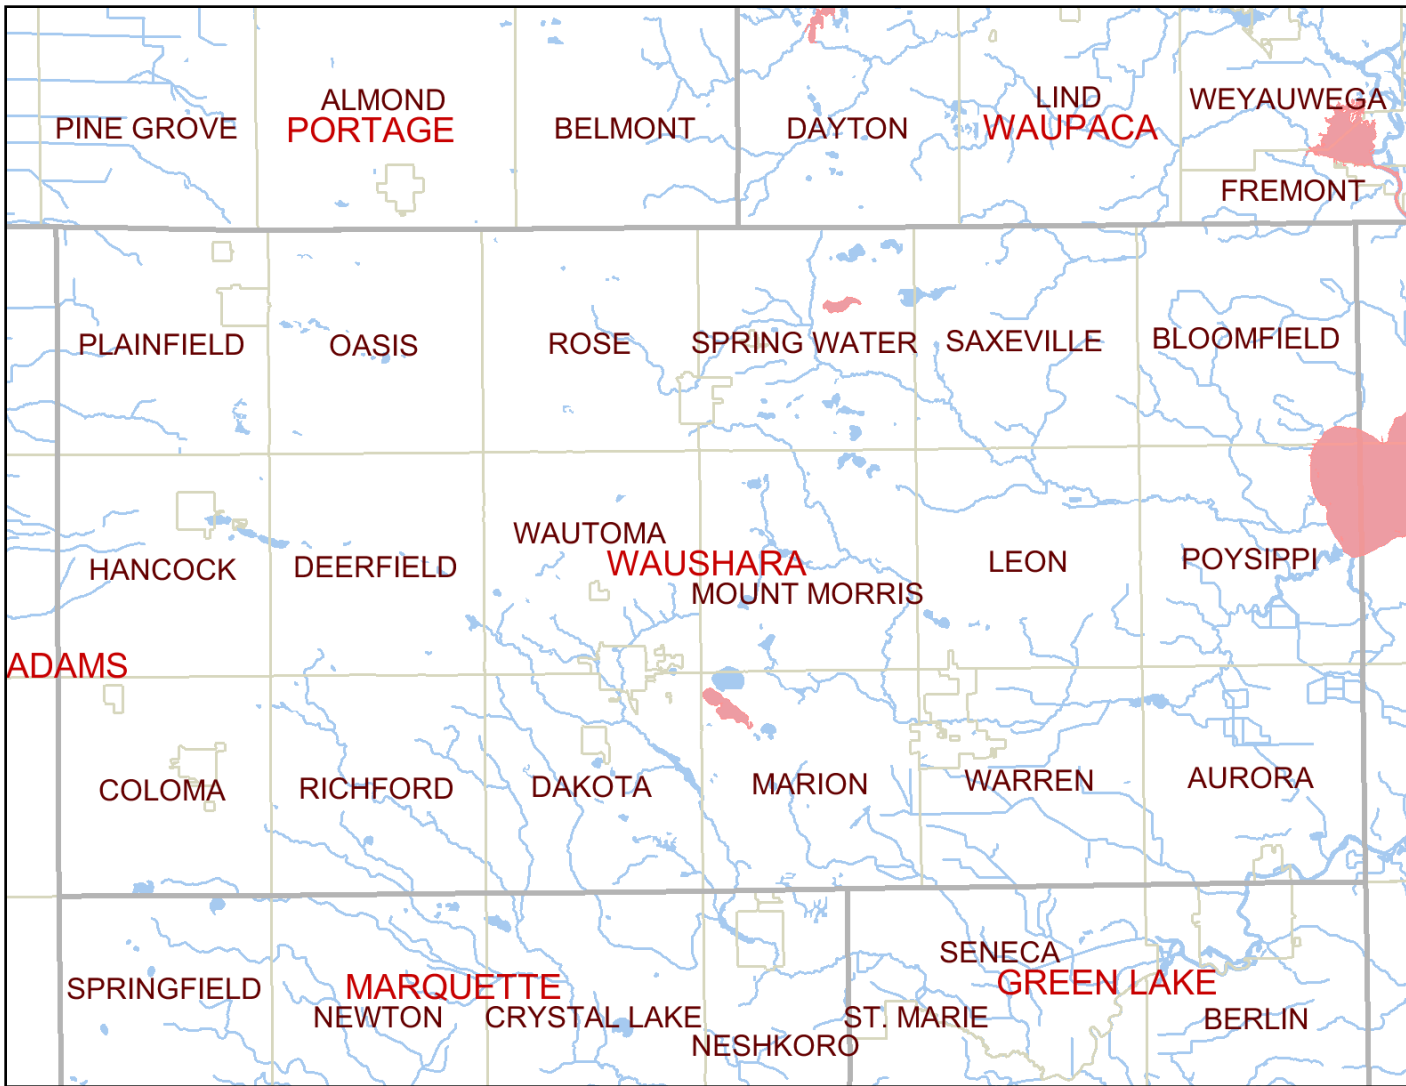

Zebra mussels in Waushara County

Legend

-  Zebra Mussels Lines
-  Zebra Mussels Area
-  24K County Boundaries
-  Civil Towns
-  100K Open Water
-  100K Rivers and Streams

Scale: 1:330,620

This map is a user generated static output from an Internet mapping site and is for general reference only. Data layers that appear on this map may or may not be accurate, current, or otherwise reliable. THIS MAP IS NOT TO BE USED FOR NAVIGATION.

Notes: Known from Gilbert Lake, Big Silver Lake, and Lake Poygan