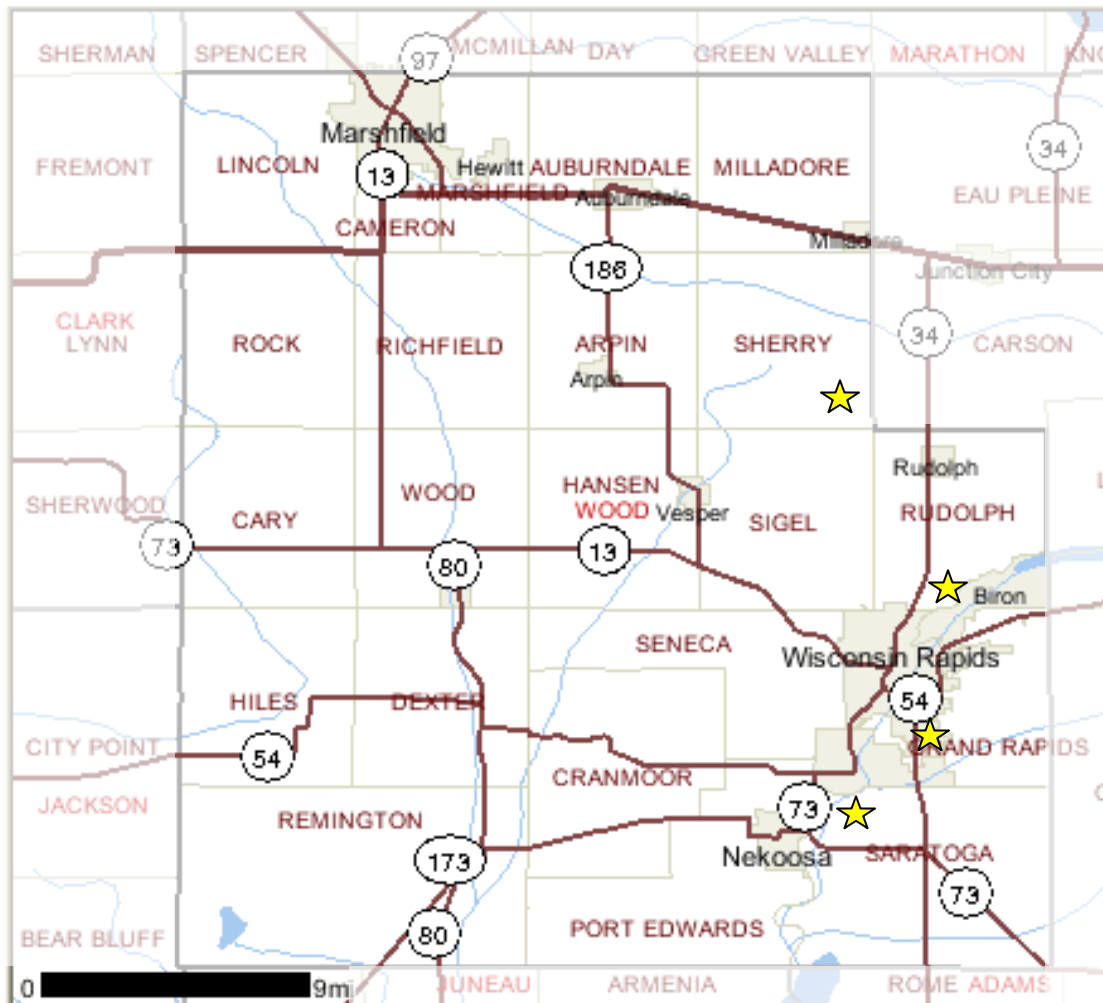

Japanese Knotweed (*Polygonum cuspidatum*) in Wood County

Contact: Paul Skawinski, AIS Coordinator, 715-343-6278 skawinsp@co.portage.wi.us

Clockwise from northernmost point:

Near intersection of Rose Rd. and Hetze Rd, Town of Sherry

Reddin Rd, on west side (7-10ft off side of road), near 4931. 2 patches, approx 5x5' each.

Twomile Rd and 20th St, Town of Grand Rapids

County Hwy Z north of Ranger Rd, along cranberry bogs, Town of Saratoga.