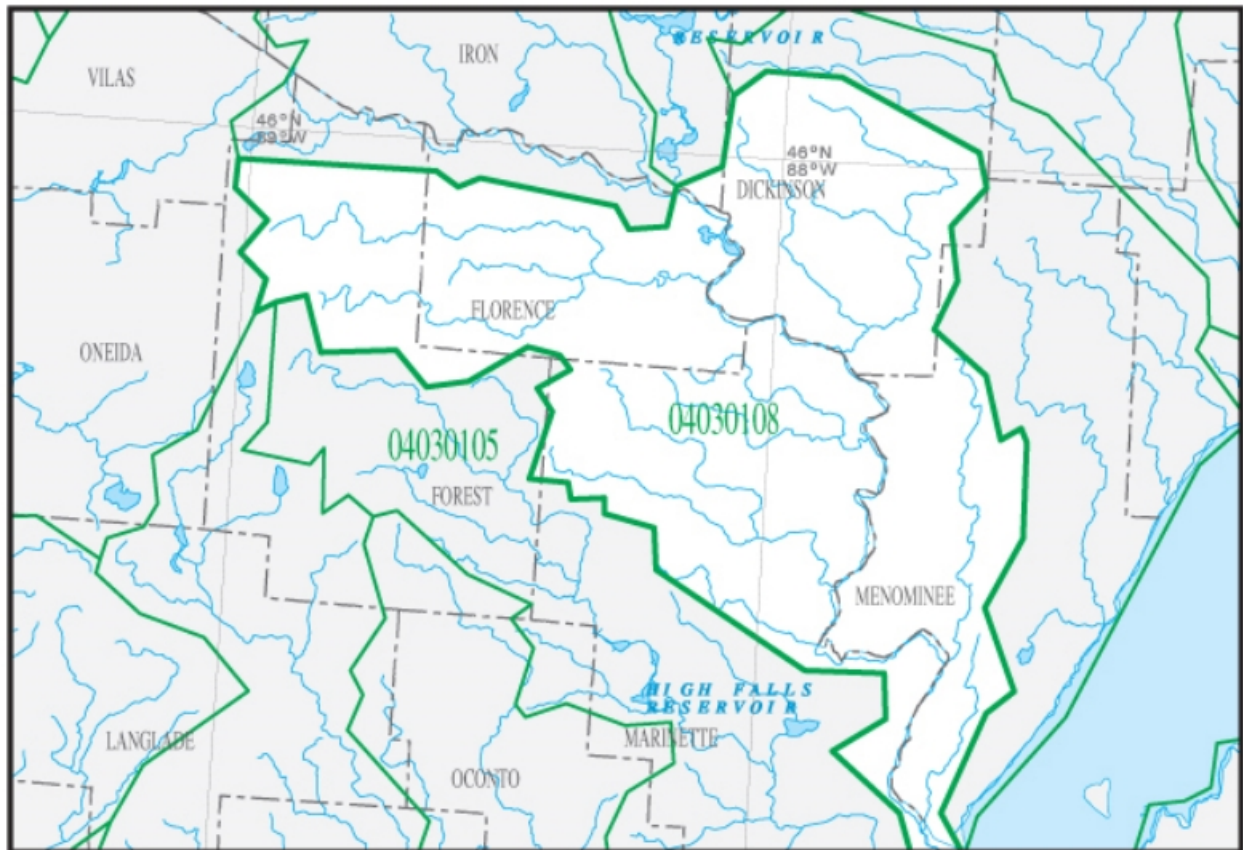

# Water Resource Regions

Nicolet National Forest

Nicolet National Forest

Nicolet National Forest

Fay Lake

Halsey Lake

Long Lake

Battle Lake

Rat Lake

Grandma Lake

Nicolet National Forest

Nicolet National Forest

Popple River

Nicolet National Forest

139

139