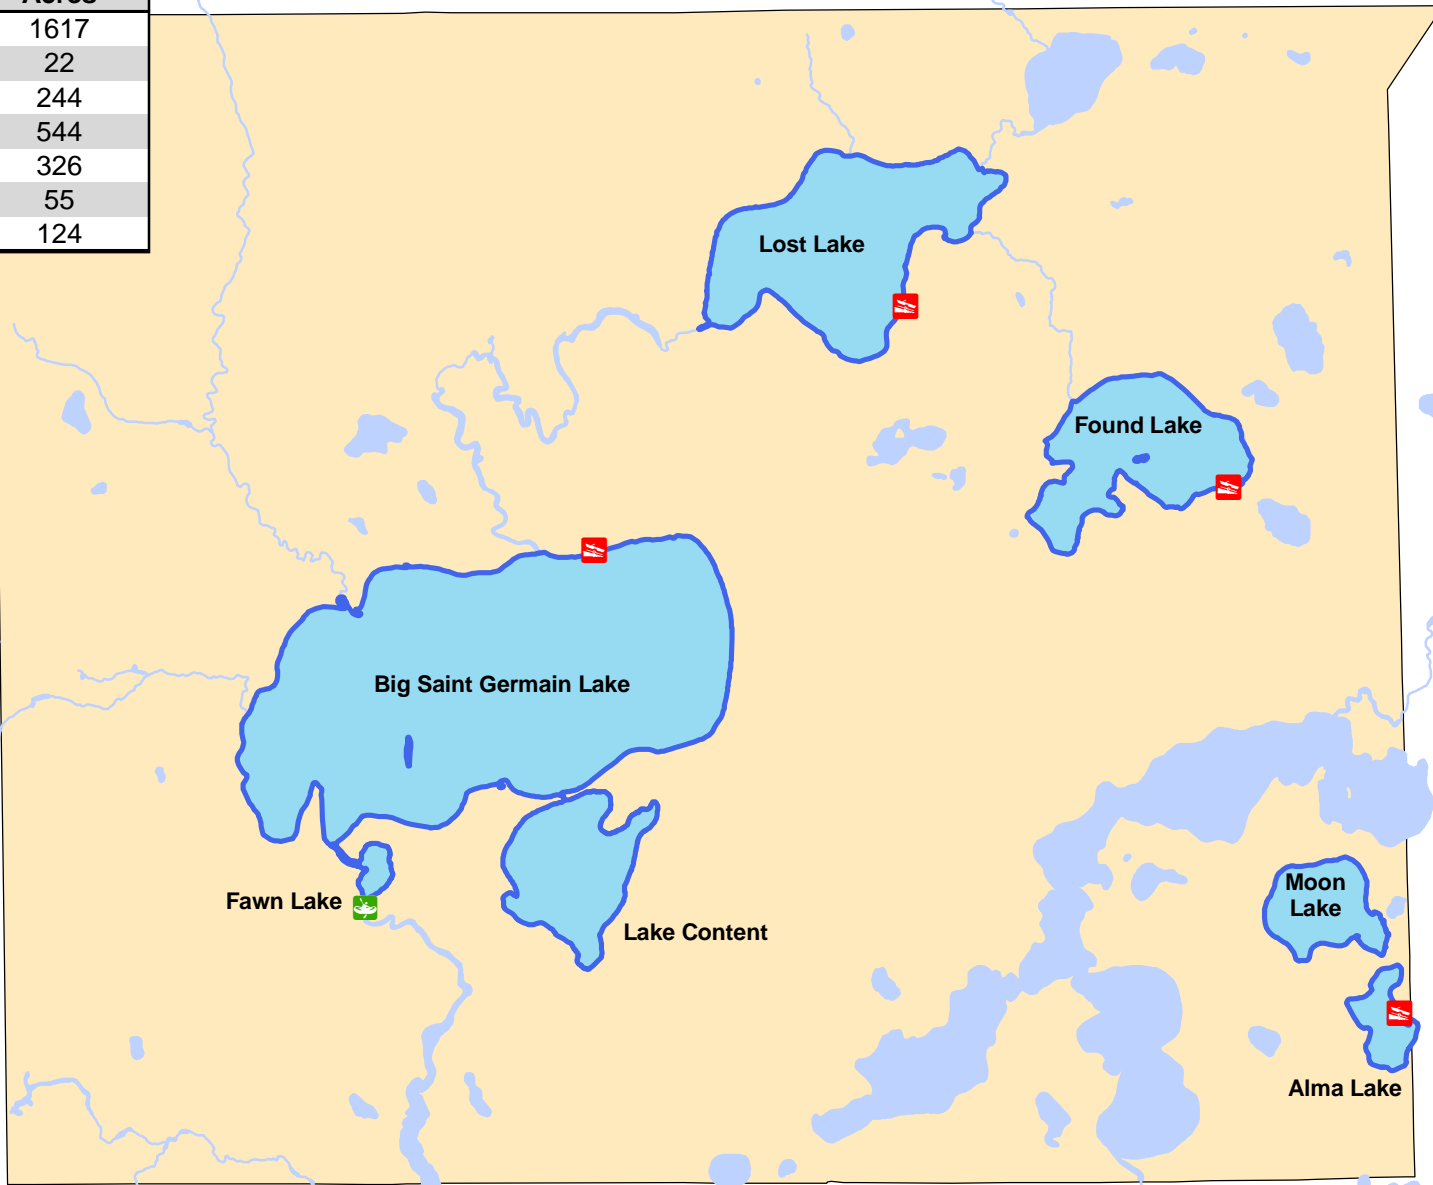

Lake Name	Acres
Big Saint Germain	1617
Fawn Lake	22
Lake Content	244
Lost Lake	544
Found Lake	326
Alma Lake	55
Moon Lake	124

Onterra LLC
 Lake Management Planning
 815 Prosper Rd
 De Pere, WI 54115
 920.338.8860
 www.onterra-eco.com

Sources:
 Townships & Hydro: WDNR
 Map date: August 16, 2011
 Filename: Map1_TSG_ProjectLakes.mxd

Project Location in Wisconsin

Legend

-  Project Lakes
-  Saint Germain Township

Map 1
 Saint Germain Township
 Vilas County, Wisconsin
**Town of Saint Germain
 Project Lakes**