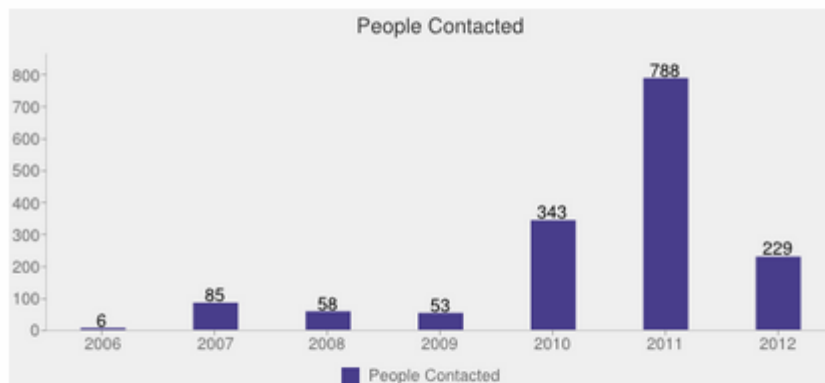

Location:

Watercraft Inspection Efforts **Boater Statistics** **Boater Travel** **Projects** **Download**

Yellow Lake has the following aquatic invasive species:
Curly-Leaf Pondweed, Japanese Knotweed, Purple Loosestrife, Rusty Crayfish