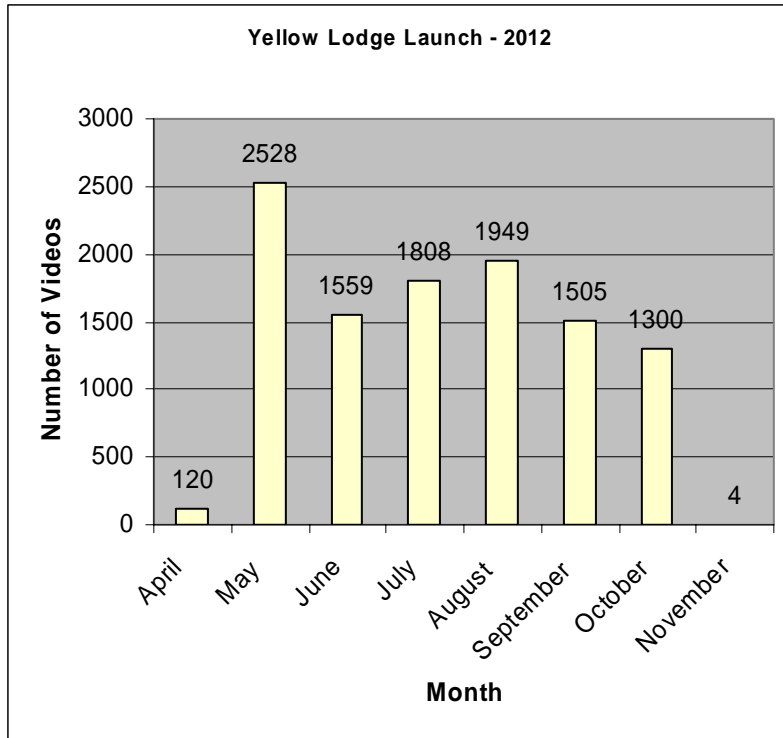

Video Review Worksheet – 2012 Yellow Lake Lodge