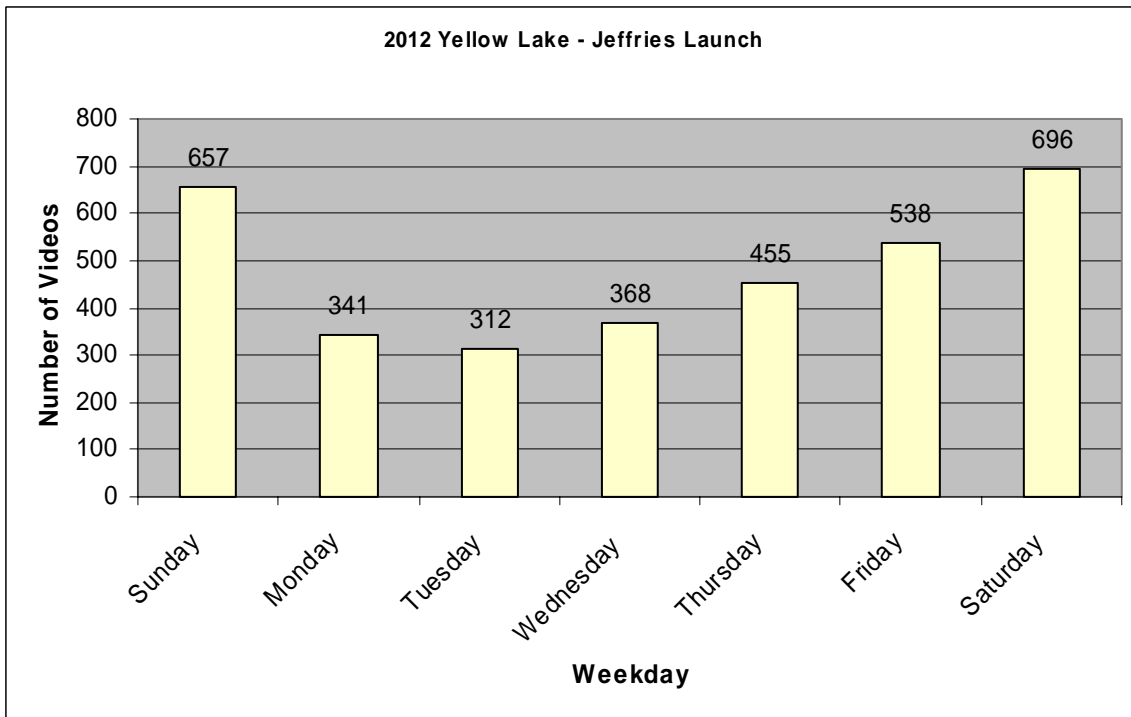

Video Review Worksheet – Jeffries Launch - 2012