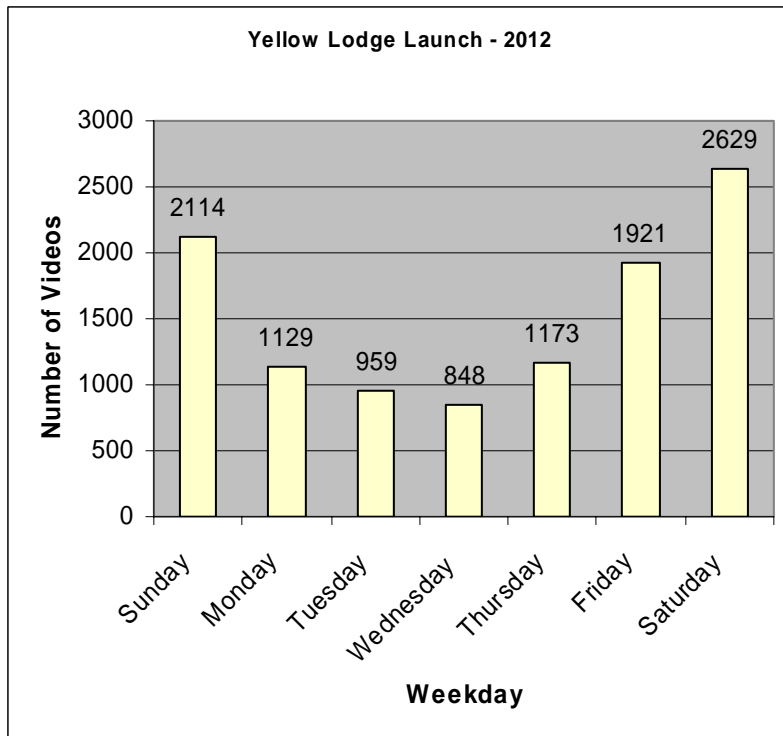

Video Review Worksheet – 2012 Yellow Lake Lodge