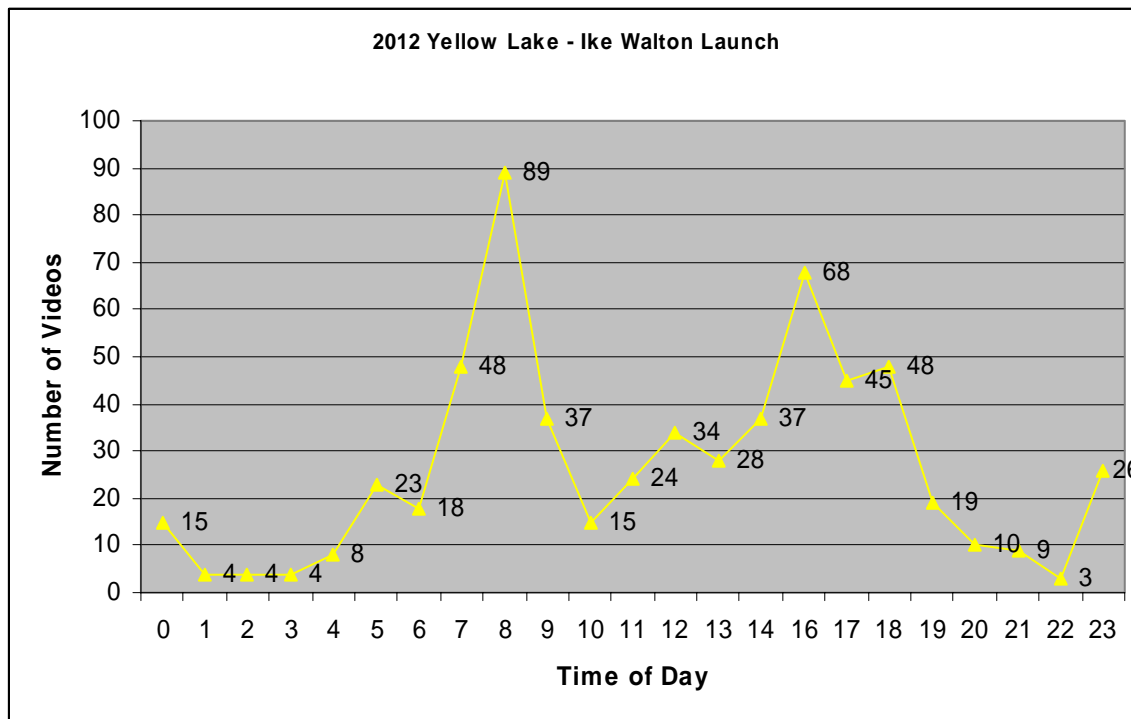

Video Review Worksheet – Ike Walton - 2012

Ike Walton launch was as in previous years the least busy of the all the launches with a lot of folks driving thru without a boat or trailer. In 2012 there were 673 videos captured compared to 313 in 2011. There were 62 launches seen. There was one boat seen with possible weeds hanging on its trailer but it turned around and did not launch. There was an outage for several weeks in September that will be reimbursed to YLRA. This was due to a radio that needed to be reconfigured. There were no paid intern inspections at this launch in 2012, however there may have been volunteer inspections here.

Due to the number of false positives related to sunrises, the orientation of the I-LIDS is recommended to be adjusted to point one position away from the launch.

Log-in instructions: <http://environmentalsentry.us/lakemonitor/authmain.php> user: ylra pw: password