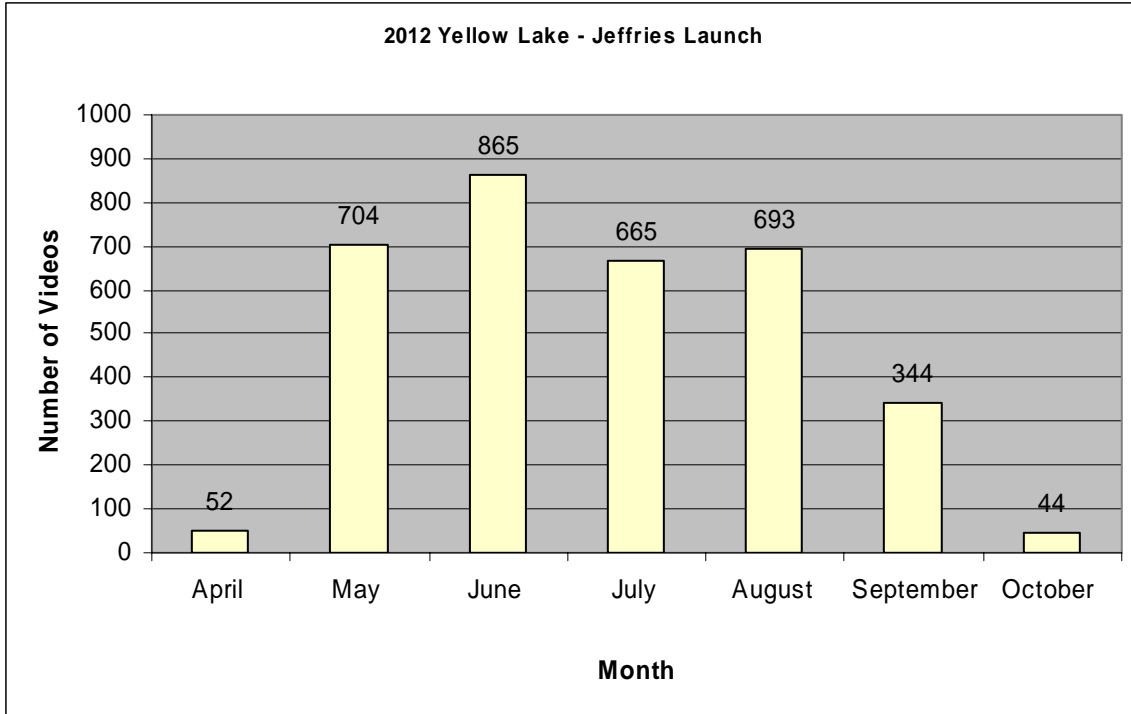

Video Review Worksheet – Jeffries Launch - 2012