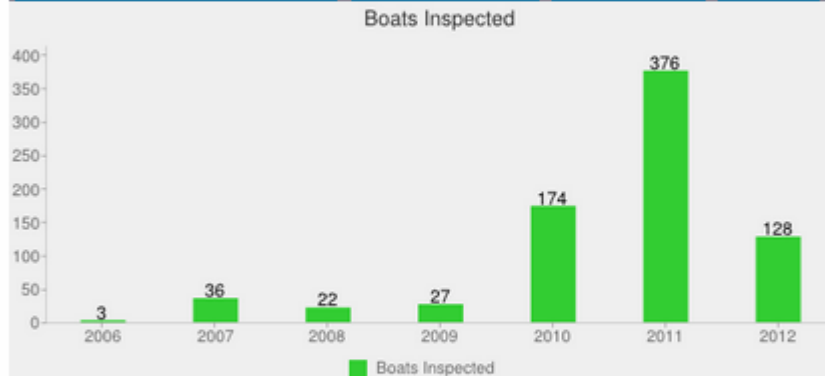

Location:

Watercraft Inspection Efforts **Boater Statistics** **Boater Travel** **Projects** **Download**

Yellow Lake has the following aquatic invasive species:
Curly-Leaf Pondweed, Japanese Knotweed, Purple Loosestrife, Rusty Crayfish