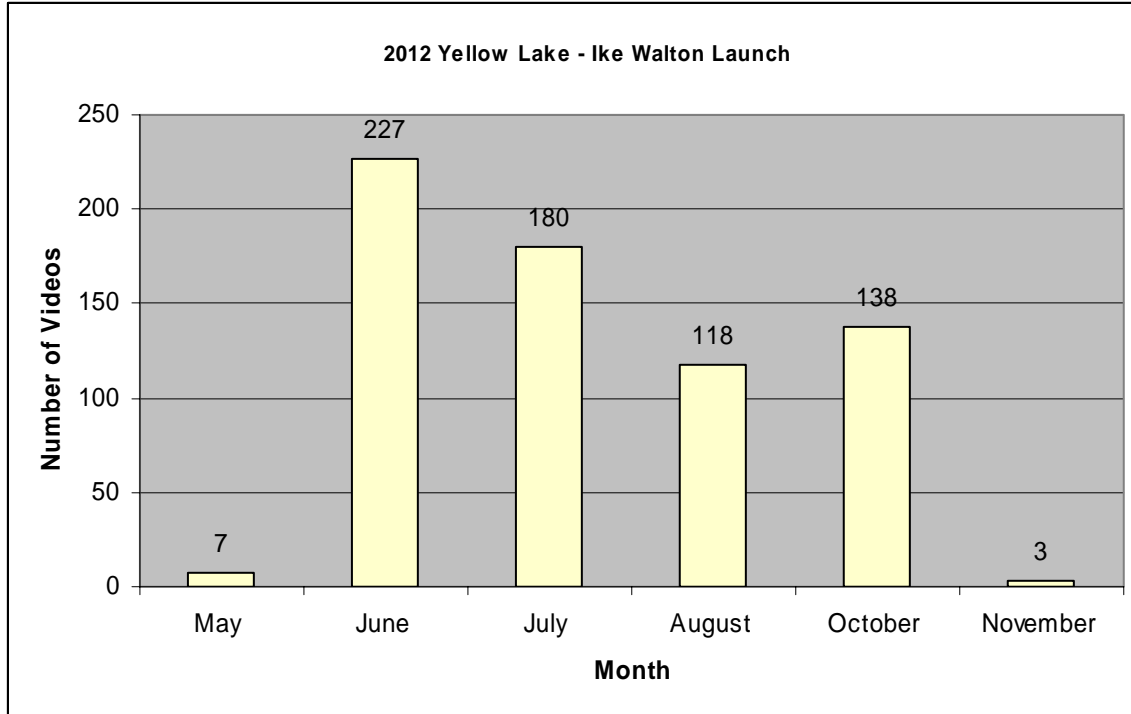

Video Review Worksheet – Ike Walton - 2012