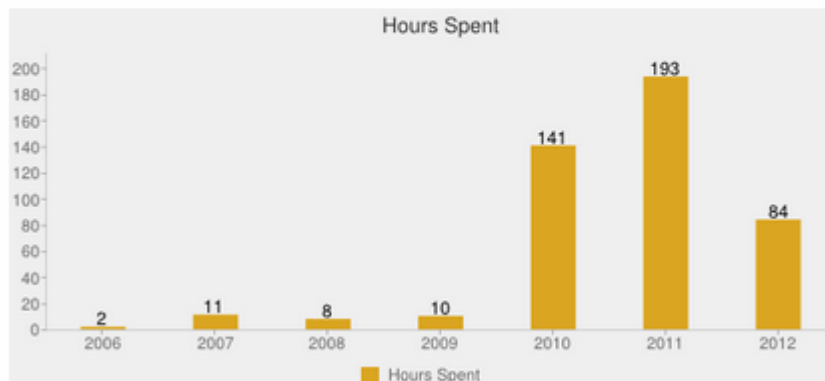

Location:

Watercraft Inspection Efforts **Boater Statistics** **Boater Travel** **Projects** **Download**

Yellow Lake has the following aquatic invasive species:
Curly-Leaf Pondweed, Japanese Knotweed, Purple Loosestrife, Rusty Crayfish