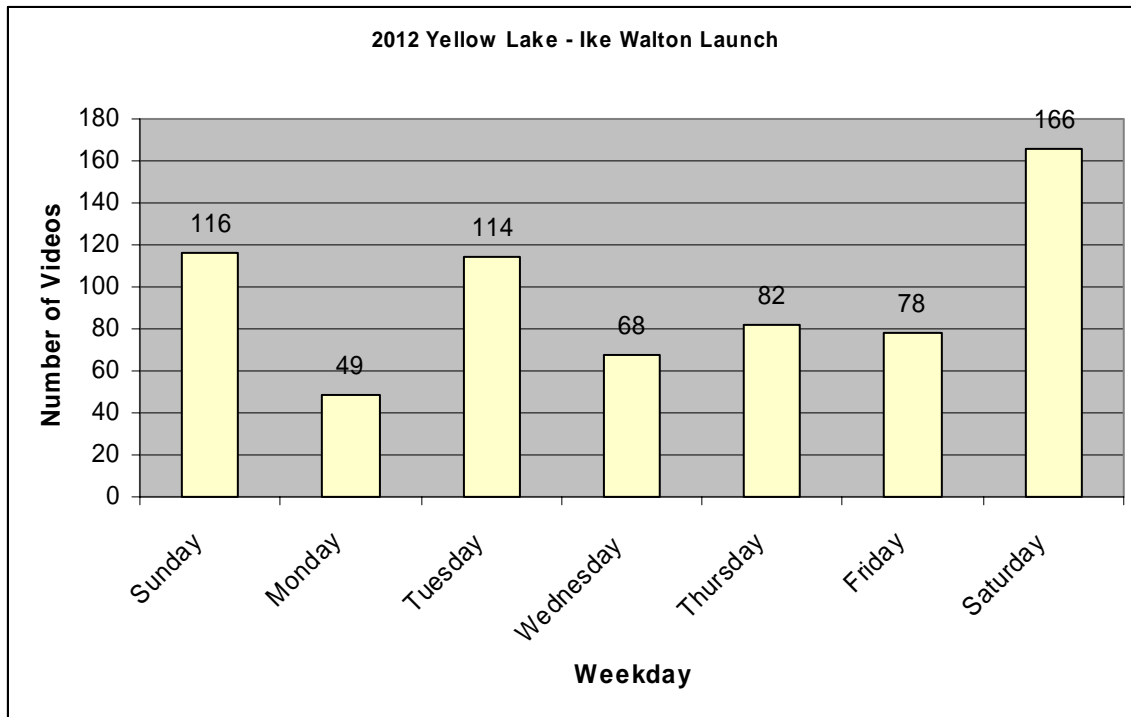

Video Review Worksheet – Ike Walton - 2012