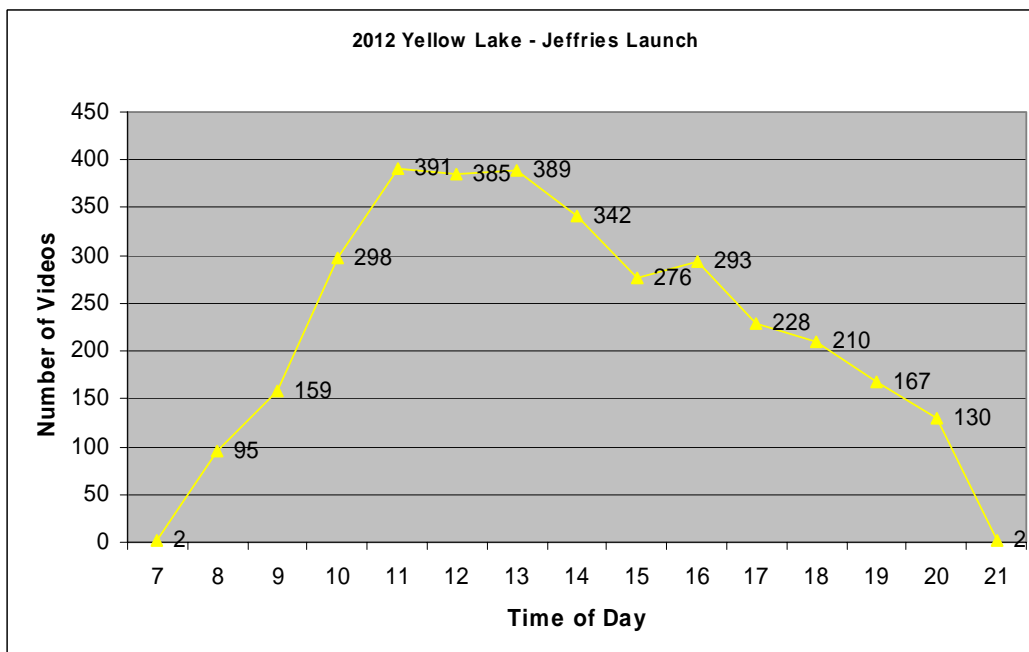

Recommendations:

- Alert Burnett County Parks again to the "Tower of Piza" leaning of utility pole and to straighten before it goes down.
- Request the Sheriff issue provided gift certificates to commercial entities (e.g. Log Cabin Store) to boaters documented as performing cleanoffs. 5 cleanoffs identified in 2012.
- Encourage in writing that Sheriff and DNR invest greater effort in investigation of boaters documented as potential AIS violations. (The evidence provided for this specific launch in 2012 was quite clear). Recommend that YLRA work with BCLRA to ensure that suspect violations are dealt with appropriately by Burnett County Sheriff's office.
- Upgrade to a new camera (less than $500) to improve resolution, length of video capture, response time, and playback capability. This was tested at this launch in the fall. The existing camera has been in service since 2007.
- Apply for a 3 year paid inspector grant with DNR by February 2, 2012 so that funding is available to procure trained CBCW inspectors. UW Environmental Colleges have been providing trained inspectors for other lakes. This would replace Northland College since they have decided to not continue this service.

Log-in instructions: <http://environmentalsentry.us/lakemonitor/authmain.php> user: ylra pw: password