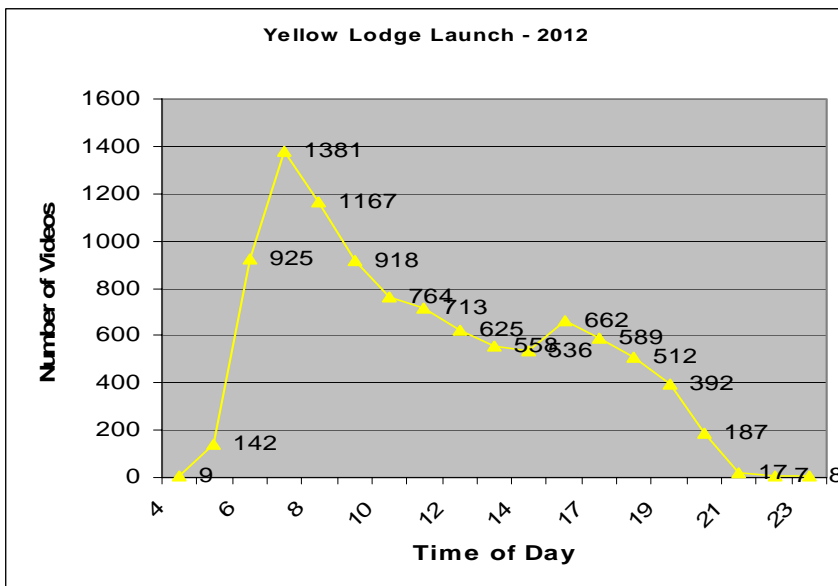

Recommendations:

- Adjust antenna on pole to reposition toward WAP. ESP can contact utility to perform.
- Request the Sheriff issue provided gift certificates to commercial entities (e.g. Log Cabin Store) to boaters documented as performing cleanoffs. 7 cleanoffs identified in 2012.
- Request Sheriff or DNR investigate boaters documented as potential AIS violations with warning letters or citations. (For the evidence provided for this specific launch in 2012, there was not much they could have done).
- Upgrade to a new camera (less than $500) to improve resolution, length of video capture, response time, and playback capability. This was tested at Jeffries that has a 32GB local storage capability. The existing camera has been in service since 2007.
- Apply for a 3 year paid inspector grant with DNR by February 2, 2012 so that funding is available to procure trained CBCW inspectors. UW Environmental Colleges have been providing trained inspectors for other lakes. This would replace Northland College since they have decided to not continue this service.

Log-in instructions: <http://environmentalsentry.us/lakemonitor/authmain.php> user: ylra pw: password