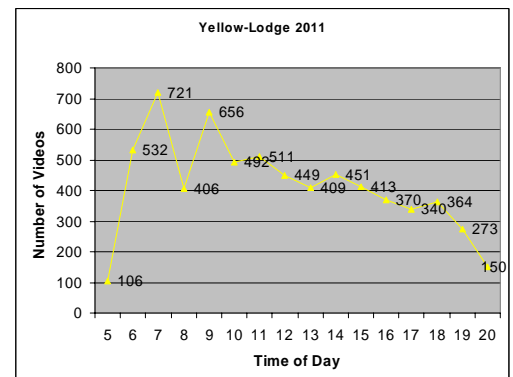

Recommendations:

- Adjust antenna on pole to reposition toward WAP. ESP can contact utility to perform.
- Request the Sheriff issue provided gift certificates to commercial entities (e.g. Log Cabin Store) to boaters documented as performing cleanoffs. 7 cleanoffs identified in 2012.
- Request Sheriff or DNR investigate boaters documented as potential AIS violations with warning letters or citations. (For the evidence provided for this specific launch in 2012, there was not much they could have done).
- Upgrade to a new camera (less than $500) to improve resolution, length of video capture, response time, and playback capability. This was tested at Jeffries that has a 32GB local storage capability. The existing camera has been in service since 2007.
- Apply for a 3 year paid inspector grant with DNR by February 2, 2012 so that funding is available to procure trained CBCW inspectors. UW Environmental Colleges have been providing trained inspectors for other lakes. This would replace Northland College since they have decided to not continue this service.

Log-in instructions: <http://environmentalsentry.us/lakemonitor/authmain.php> user: ylra pw: password