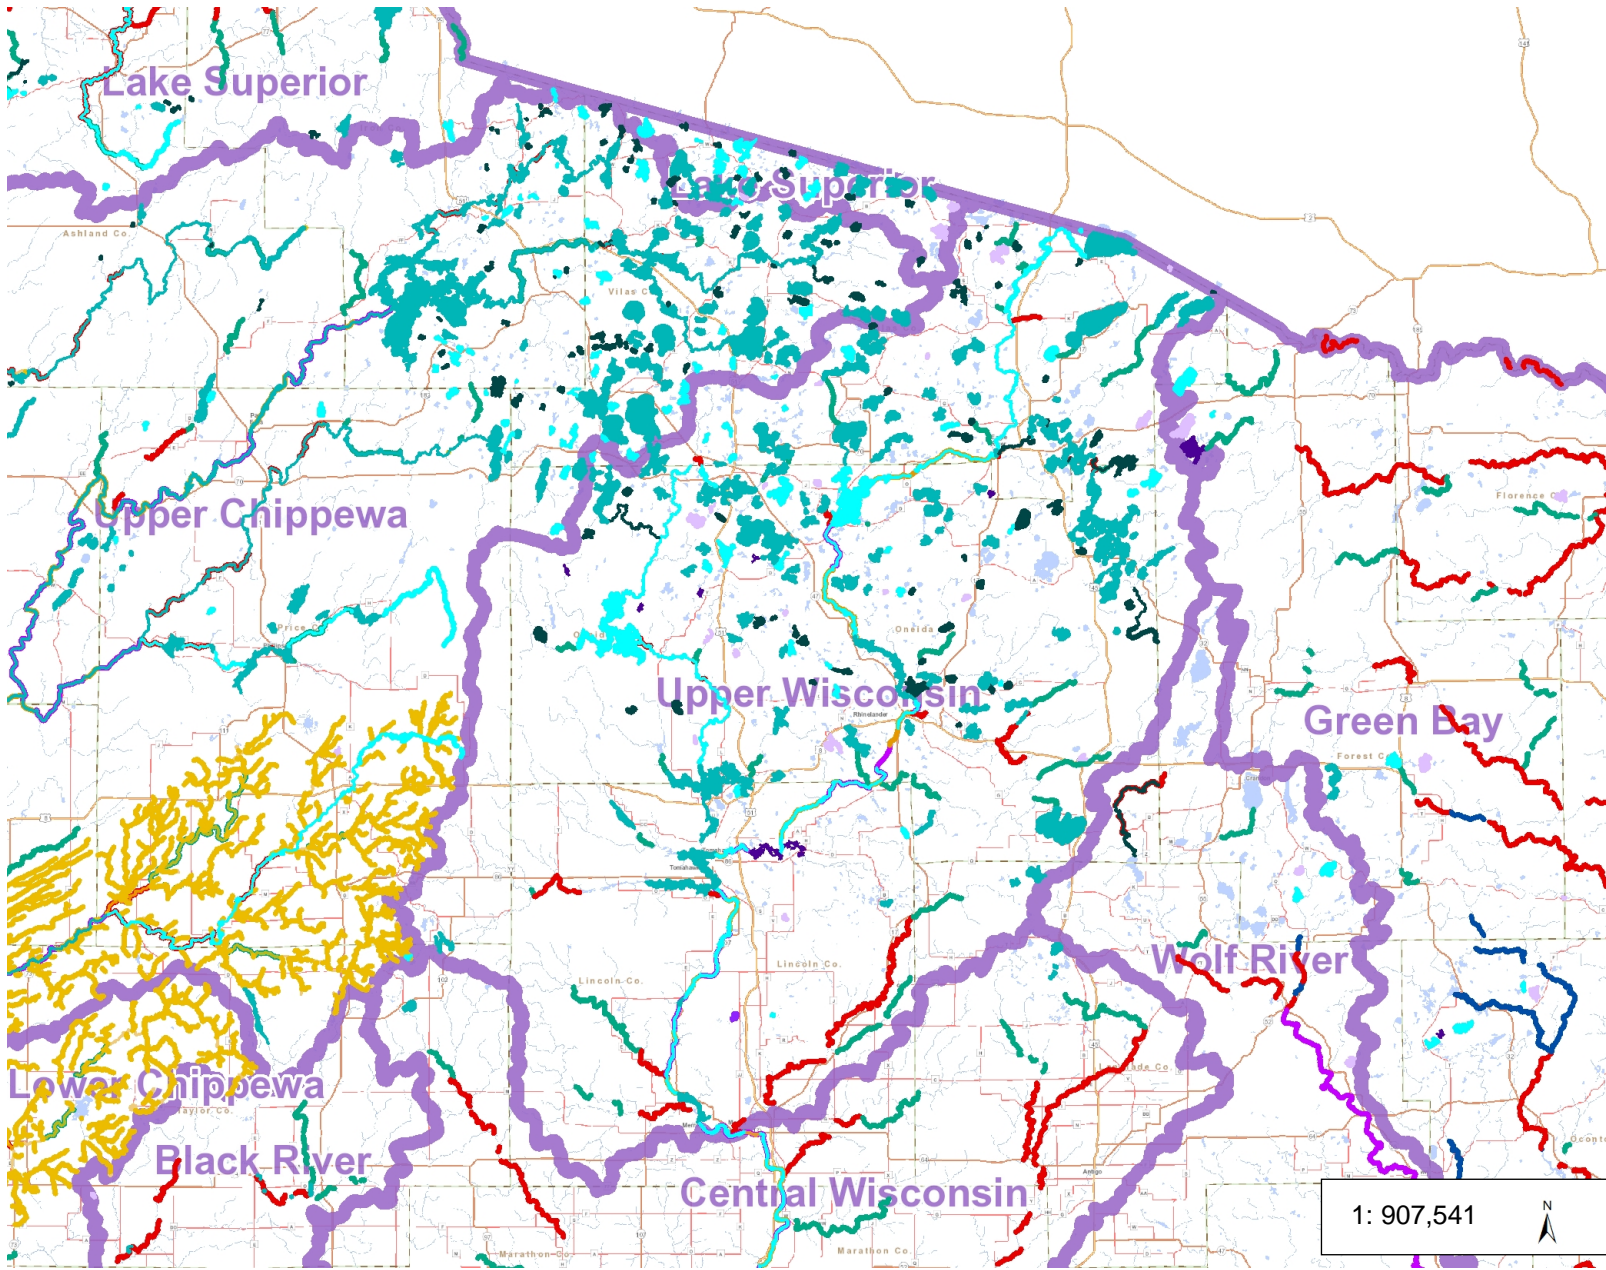

# Upper WI Fisheries Gamefish Locations

## Legend

- Musky Streams**
- Natural Reproduction (Cat 1)
  - Natural Reproduction Plus Stocking
  - Reproduction Unknown, Stocking C

- Musky Areas**
- Natural Reproduction (Cat 1)
  - Natural Reproduction Plus Stocking
  - Reproduction Unknown, Stocking C

- Sturgeon Streams**

- Sturgeon Areas**

- Smallmouth Bass Streams**

- Non-Wadable Coarse Substrate
- Non-Wadable Fine Substrate
- Wadable Cool Water
- Wadable Nursery Waters
- Wadable Warm Water

- Walleye Waters**