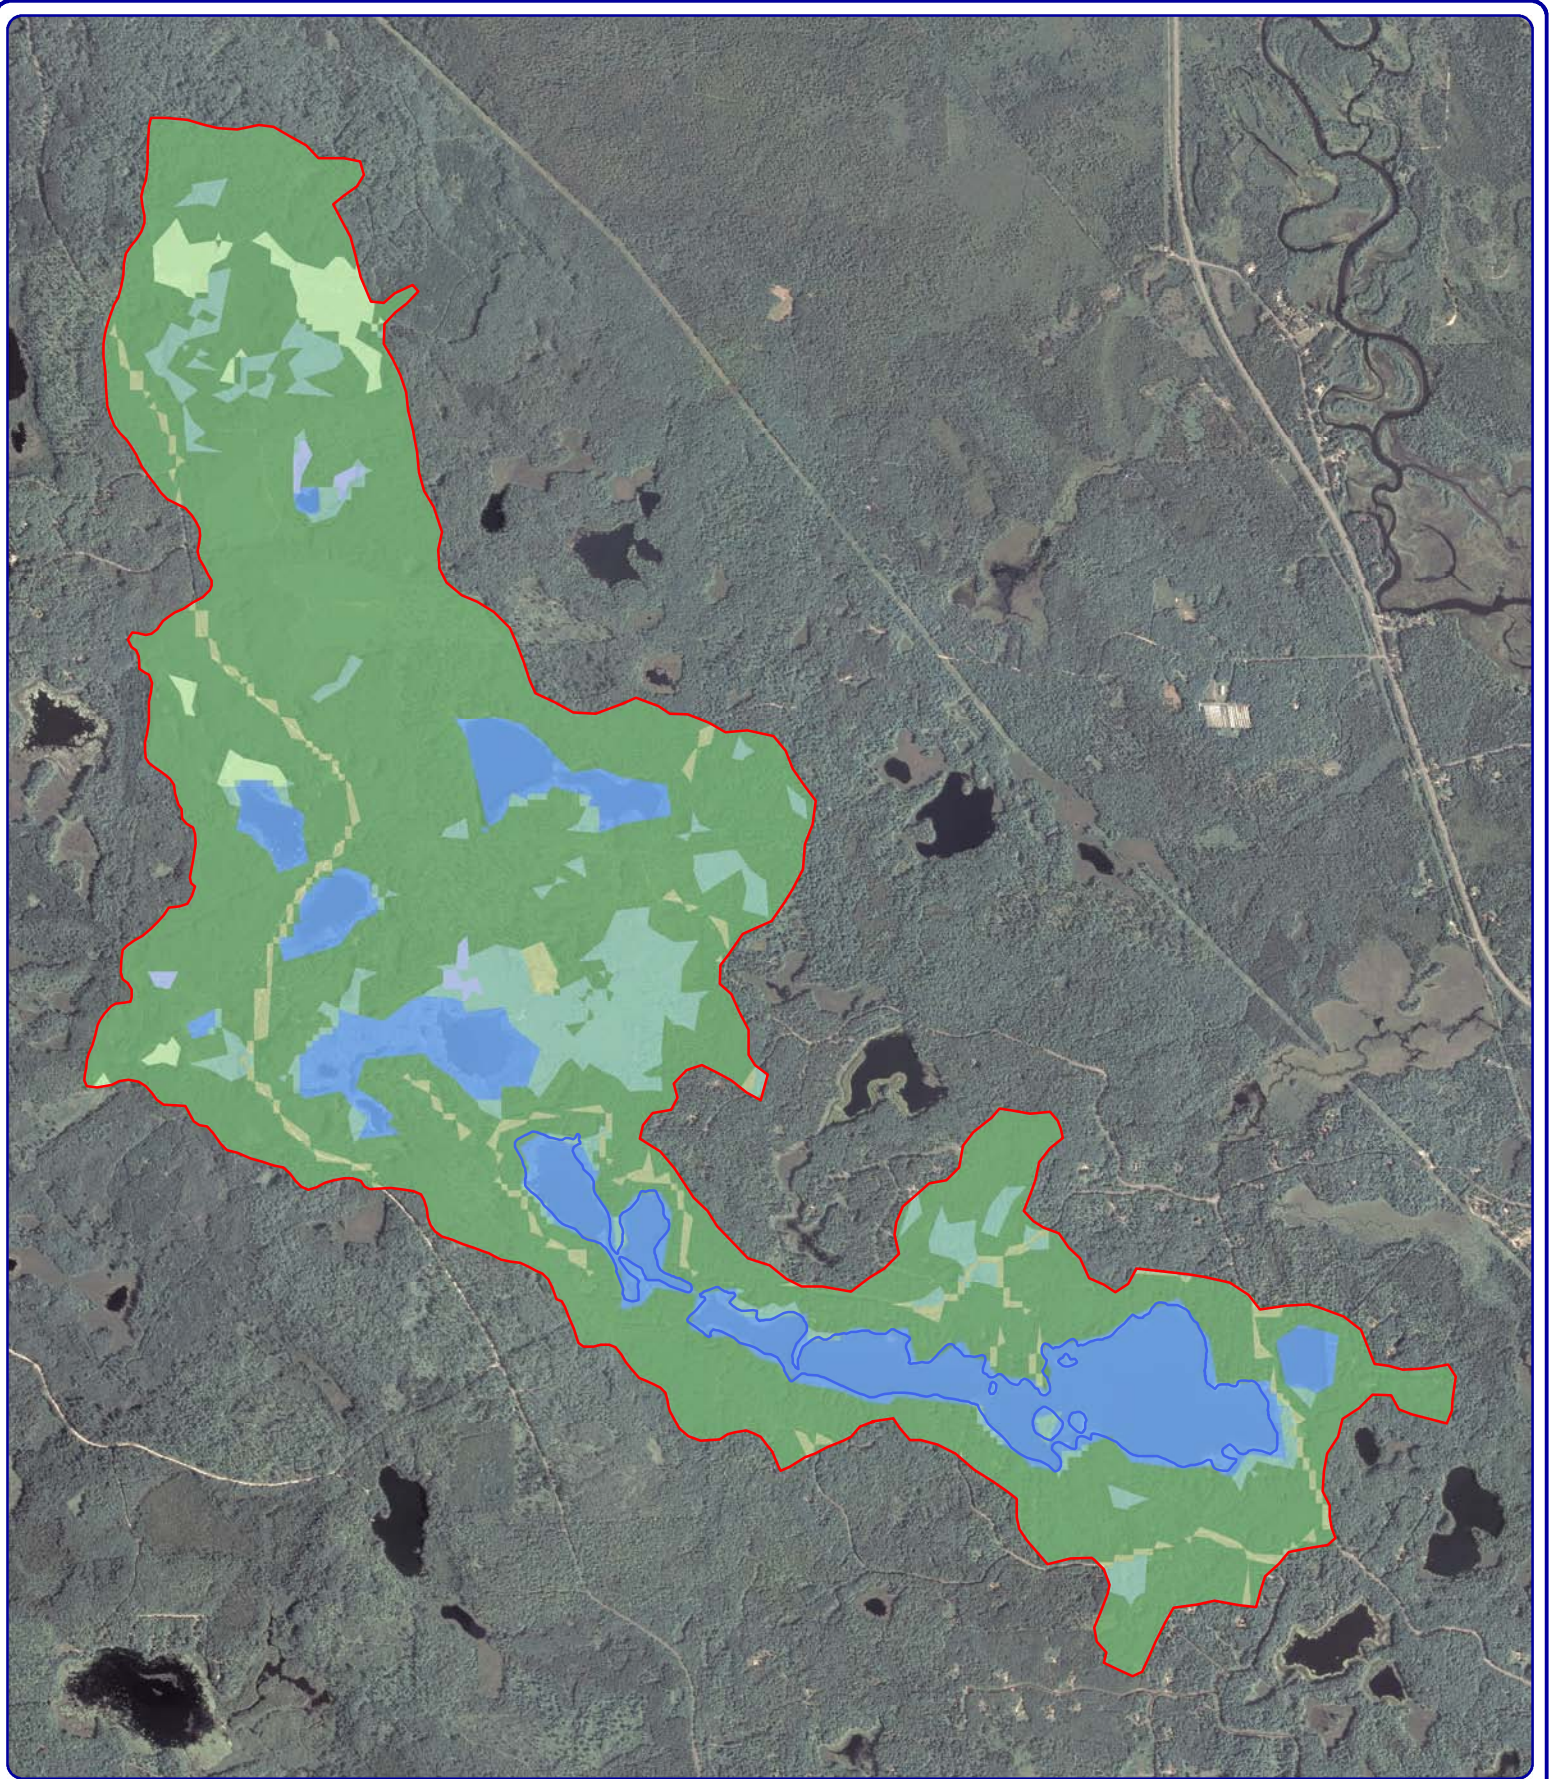

Onterra LLC
Lake Management Planning
815 Prosper Road
De Pere, WI 54115
920.338.8860
www.onterra-eco.com

Source:
Watershed: WDNR & Onterra
Landcover: NLCD 2006
Hydro: WDNR
Orthophotography: NAIP, 2010
Map Date: January 4, 2012
File Name: Map2_Mildred_watershed.mxd

1. **Legend**
2. Watershed Boundary
   - **Land Cover Types**
   - Forest
   - Open Water
   - Forested Wetlands
   - Rural Open Space
   - Pasture/Grass
   - Wetland

Map 2
Lake Mildred
Oneida County, Wisconsin
**Watershed and
Land Cover Types**