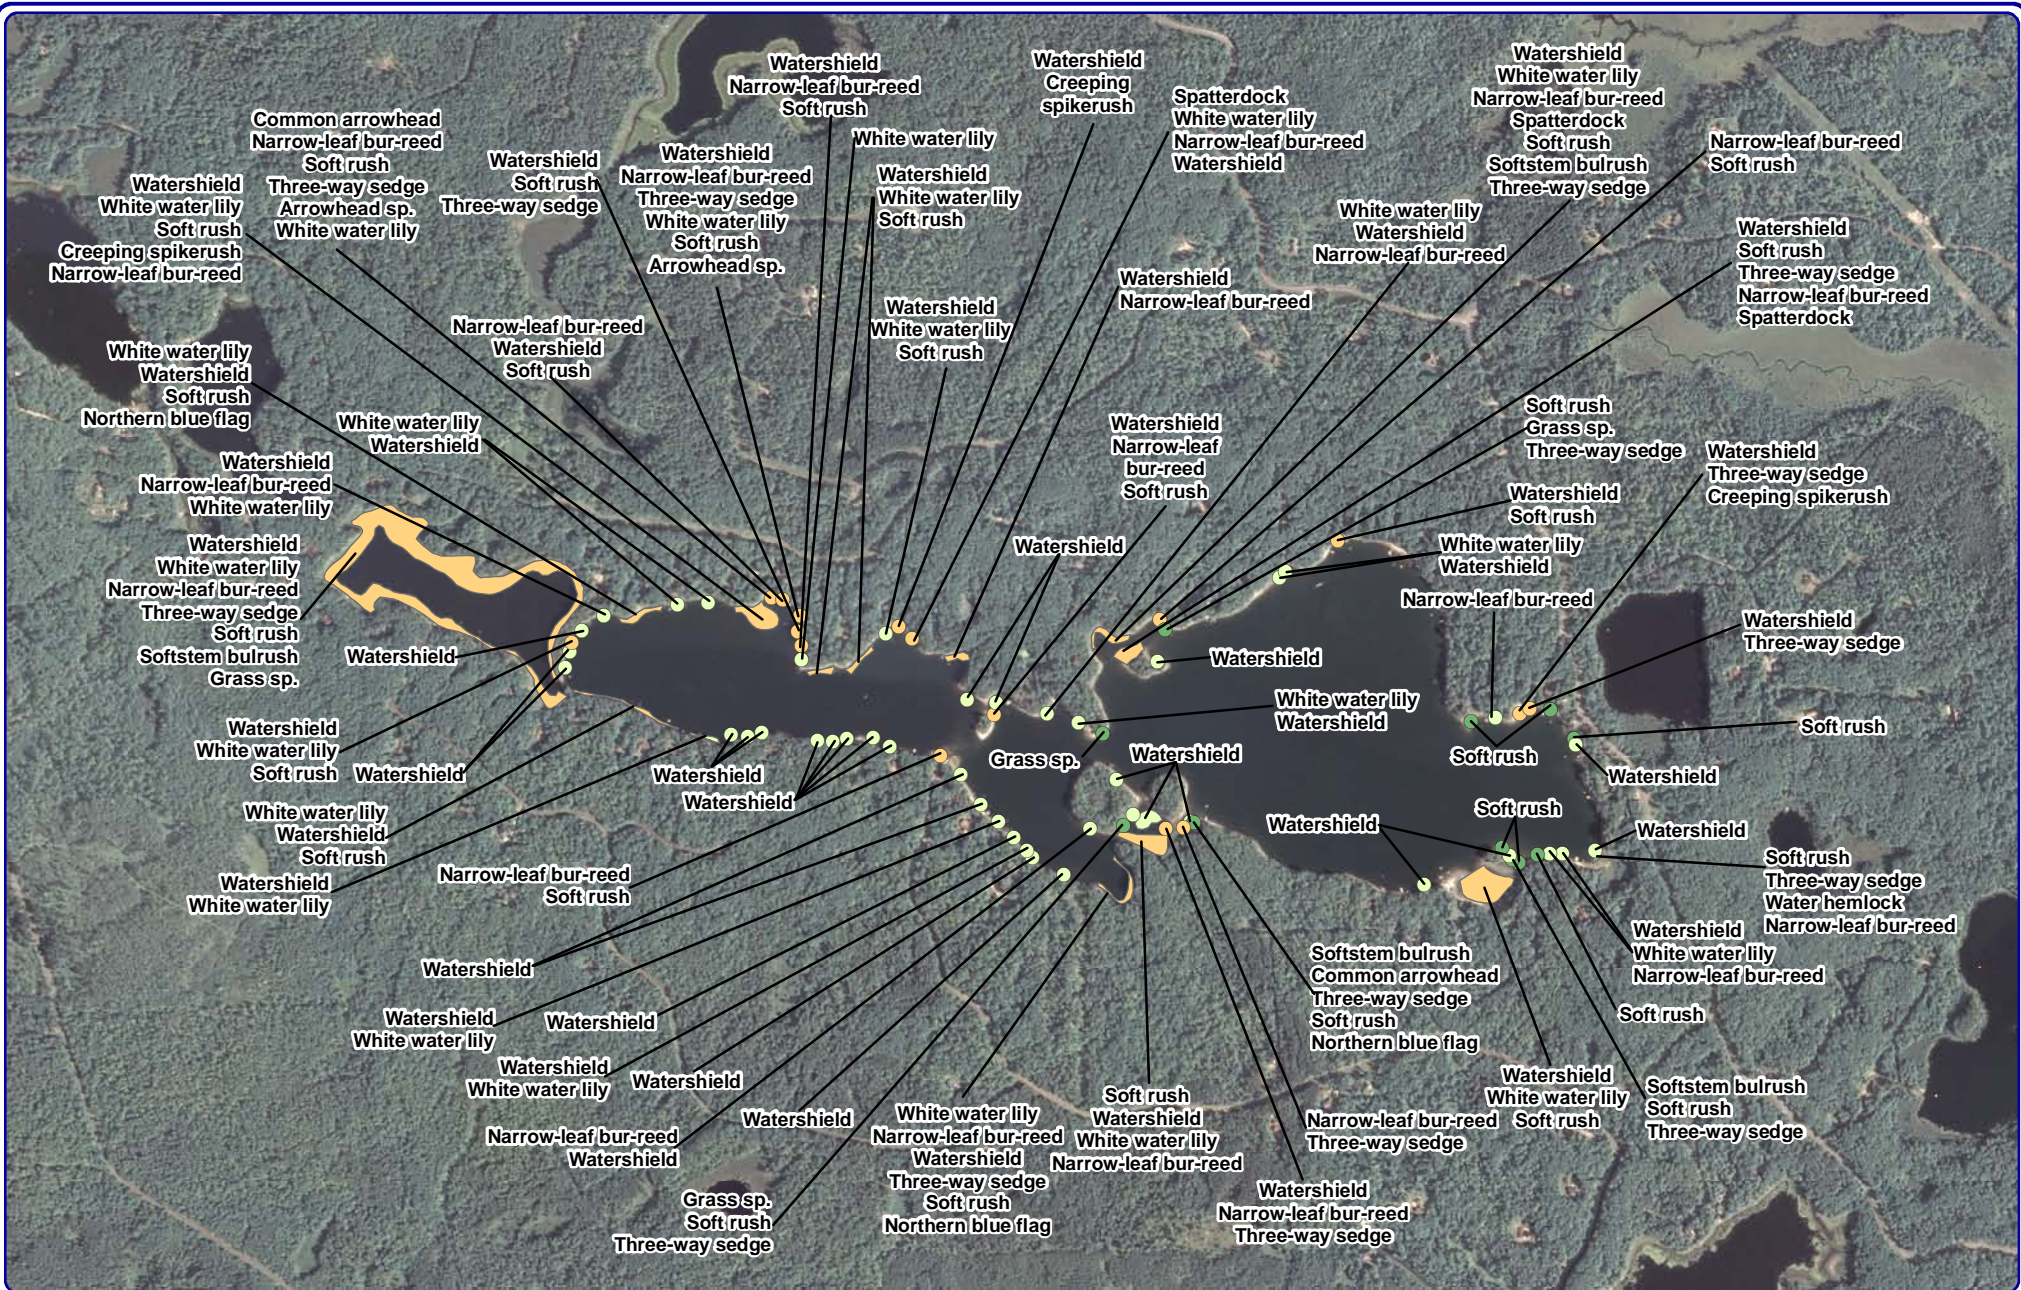

Project Location in Wisconsin

Legend

- Rake Fullness = 1
- Rake Fullness = 2
- Rake Fullness = 3 (No Occurrences)
- × Too Deep / No species present

Map 5
Lake Mildred
 Oneida County, Wisconsin
Aquatic Plant
Distribution

Sources:
 Roads & Hydro: WDNR
 Plant Data: Onterra, 2011
 Map date: March 19, 2011
 Filename: Map5_Mildred_PL_Species.mxd

Project Location in Wisconsin

Legend

- Isoetid species only
- Isoetid and Elodeid species
- Elodeid species only
- Characean species (*Nitella* sp.) only
- × Too Deep / No species present

Map 6
 Lake Mildred
 Oneida County, Wisconsin

**Aquatic Plant Types
 at PI Survey Locations**

Project Location in Wisconsin

Onterra LLC
 Lake Management Planning
 815 Prosper Road
 De Pere, WI 54115
 920.338.8860
 www.onterra-eco.com