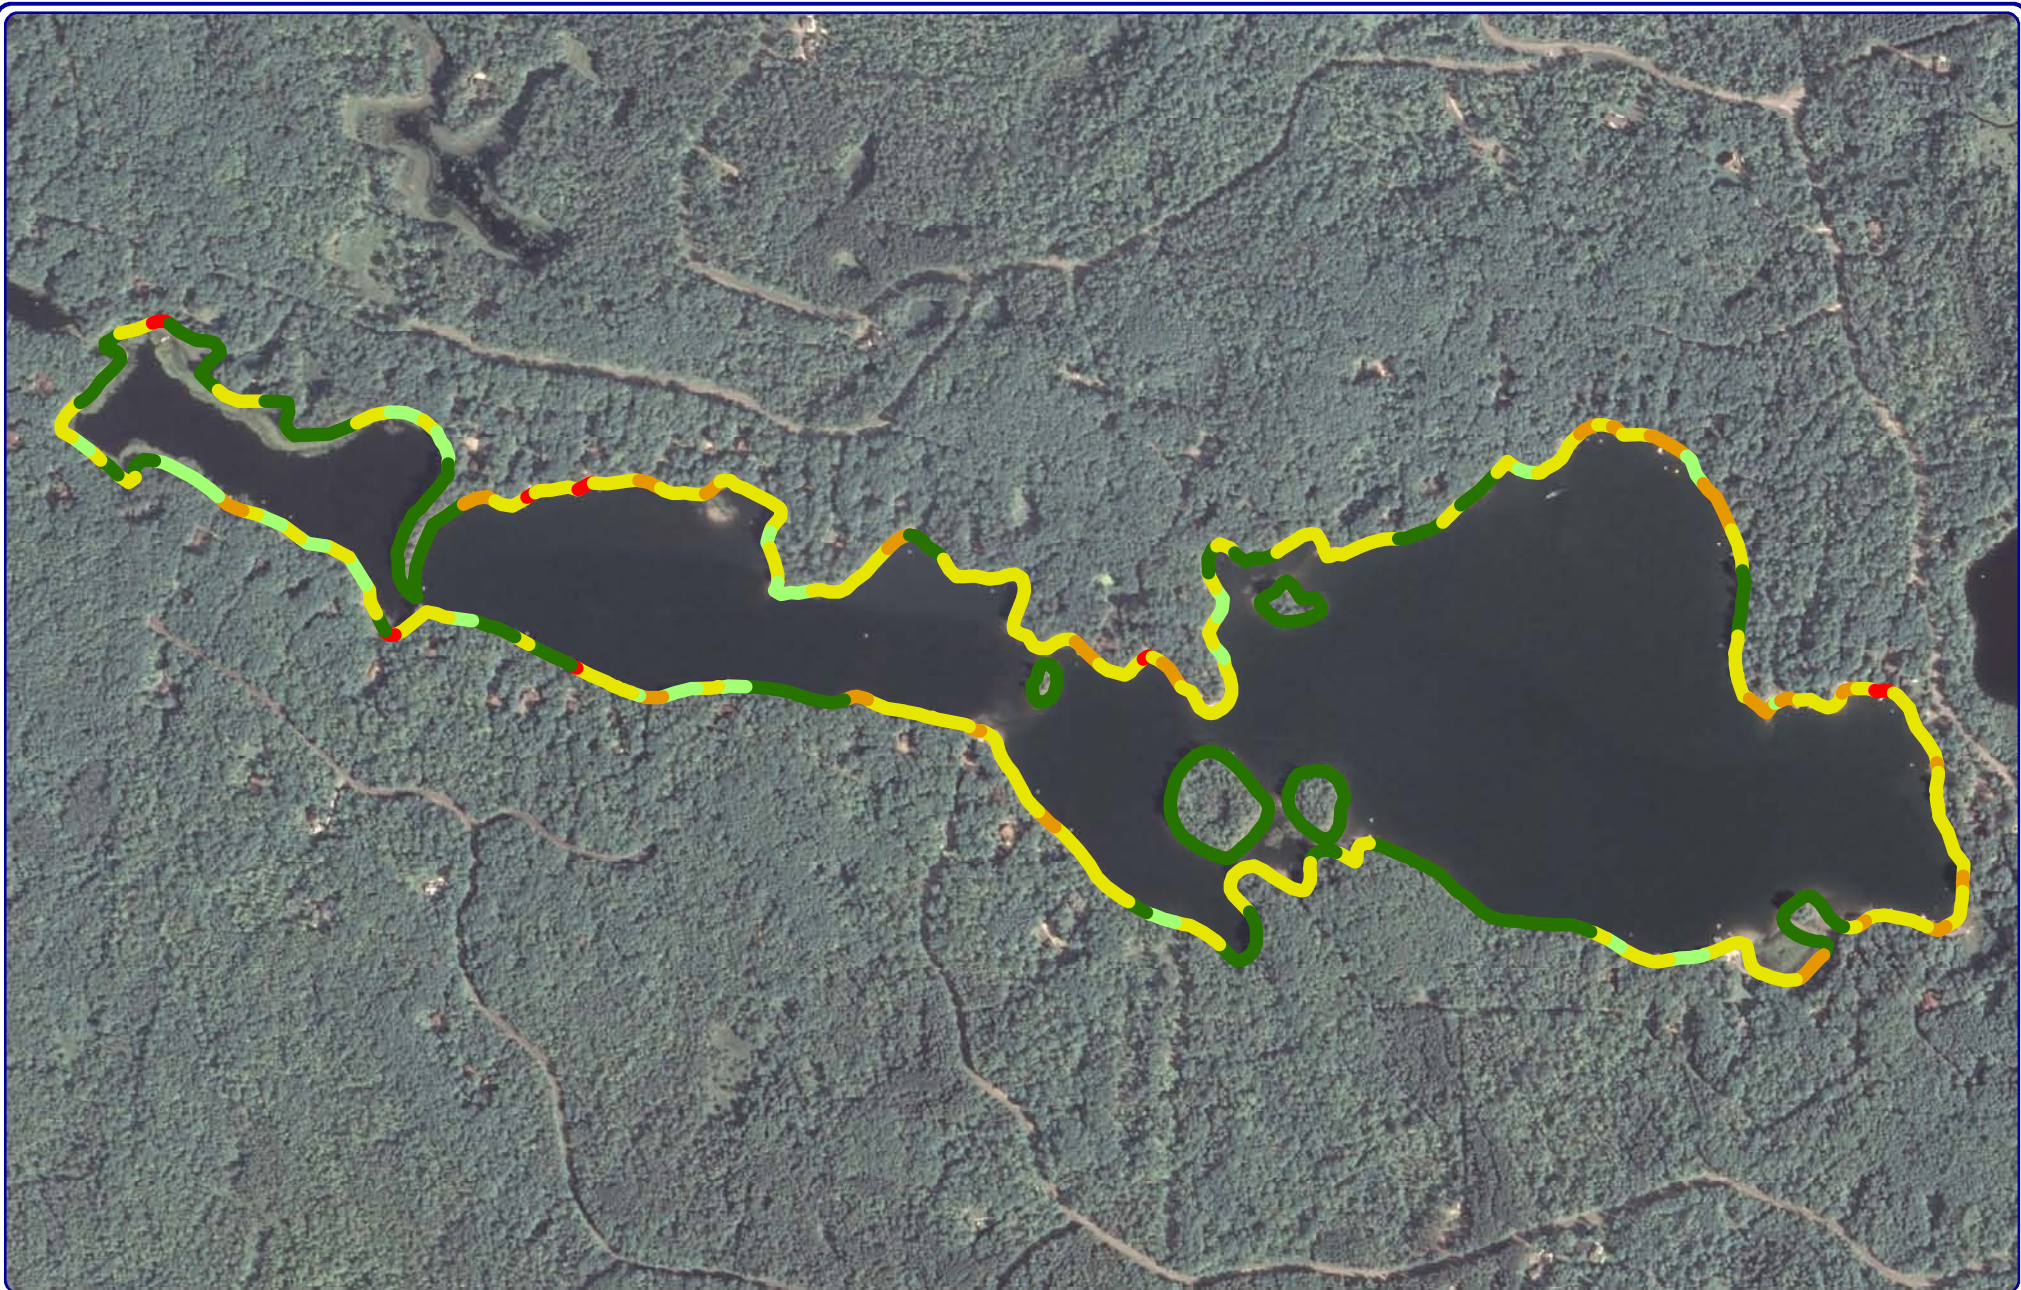

Onterra LLC
Lake Management Planning
815 Prosper Rd
De Pere, WI 54115
920.338.8860
www.onterra-eco.com

Sources:

Orthophotography: NAIP, 2010
Shoreline Assessment: Onterra, 2010
Map date: March 19, 2012
Filename: Map3_Mildred_SA_2011.mxd

Legend

- Natural/Undeveloped
- Developed-Natural
- Developed-Semi-Natural
- Developed-Unnatural
- Urbanized

Map 3
Lake Mildred
Oneida County, Wisconsin
Shoreline
Condition