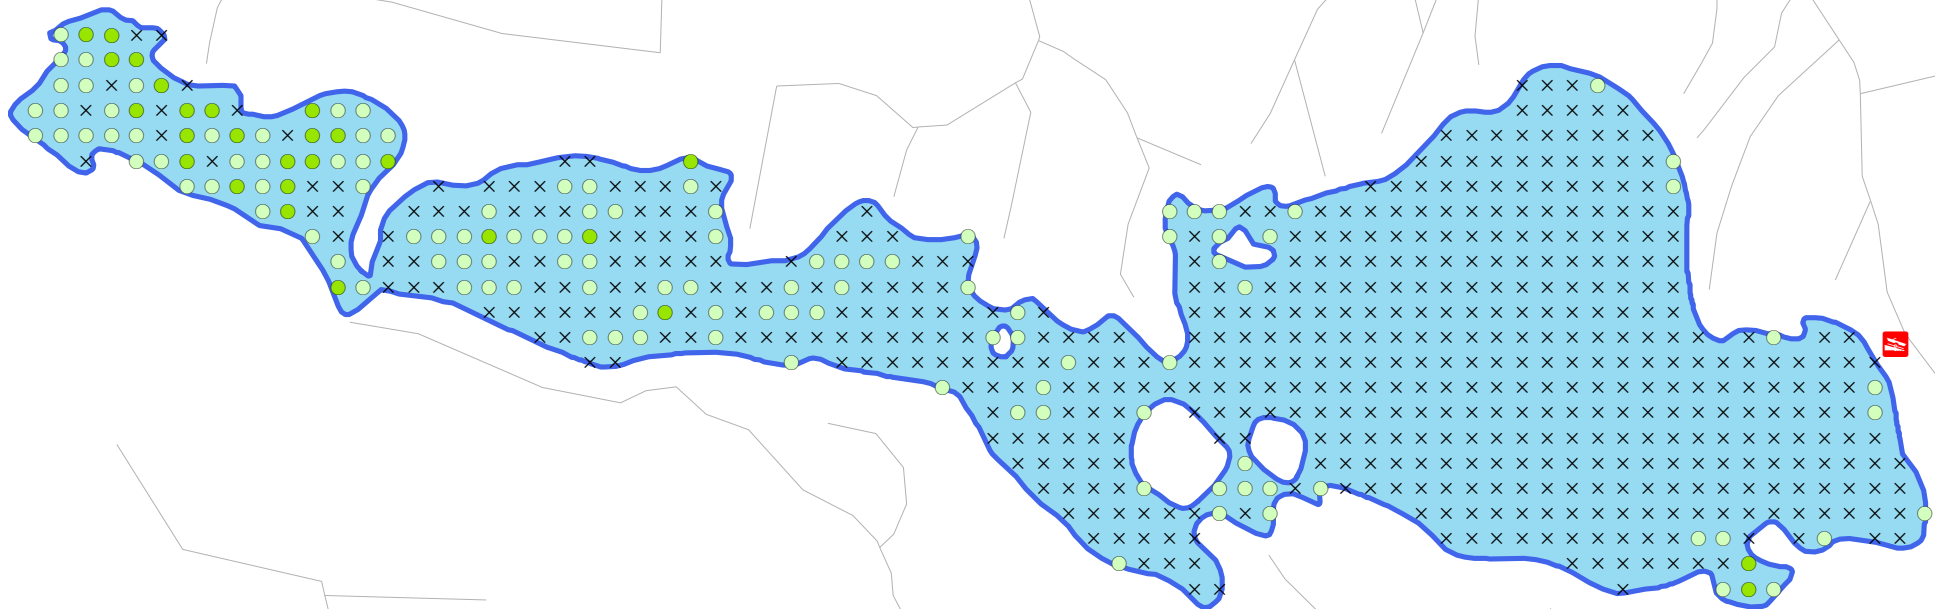

Map 3
Lake Mildred
 Oneida County, Wisconsin
Shoreline
Condition

Project Location in Wisconsin

Legend

- Muck
- Sand
- Rock
- × Too Deep / Not Navigable

Sources:
 Roads & Hydro: WDNR
 Sediment: Onterra, 2011
 Map date: March 19, 2011
 Filename: Map4_Mildred_PI_Sediment.mxd

Onterra LLC
 Lake Management Planning
 815 Prosper Road
 De Pere, WI 54115
 920.338.8860
 www.onterra-eco.com

Map 4
Lake Mildred
 Oneida County, Wisconsin
Sediment Types at PI
Survey Locations

Note: TRF values include presence of floating-leaf, emergent and aquatic moss species.

Project Location in Wisconsin

Legend

- Rake Fullness = 1
- Rake Fullness = 2
- Rake Fullness = 3 (No Occurrences)
- × Too Deep / No species present

Map 5
Lake Mildred
 Oneida County, Wisconsin
Aquatic Plant
Distribution