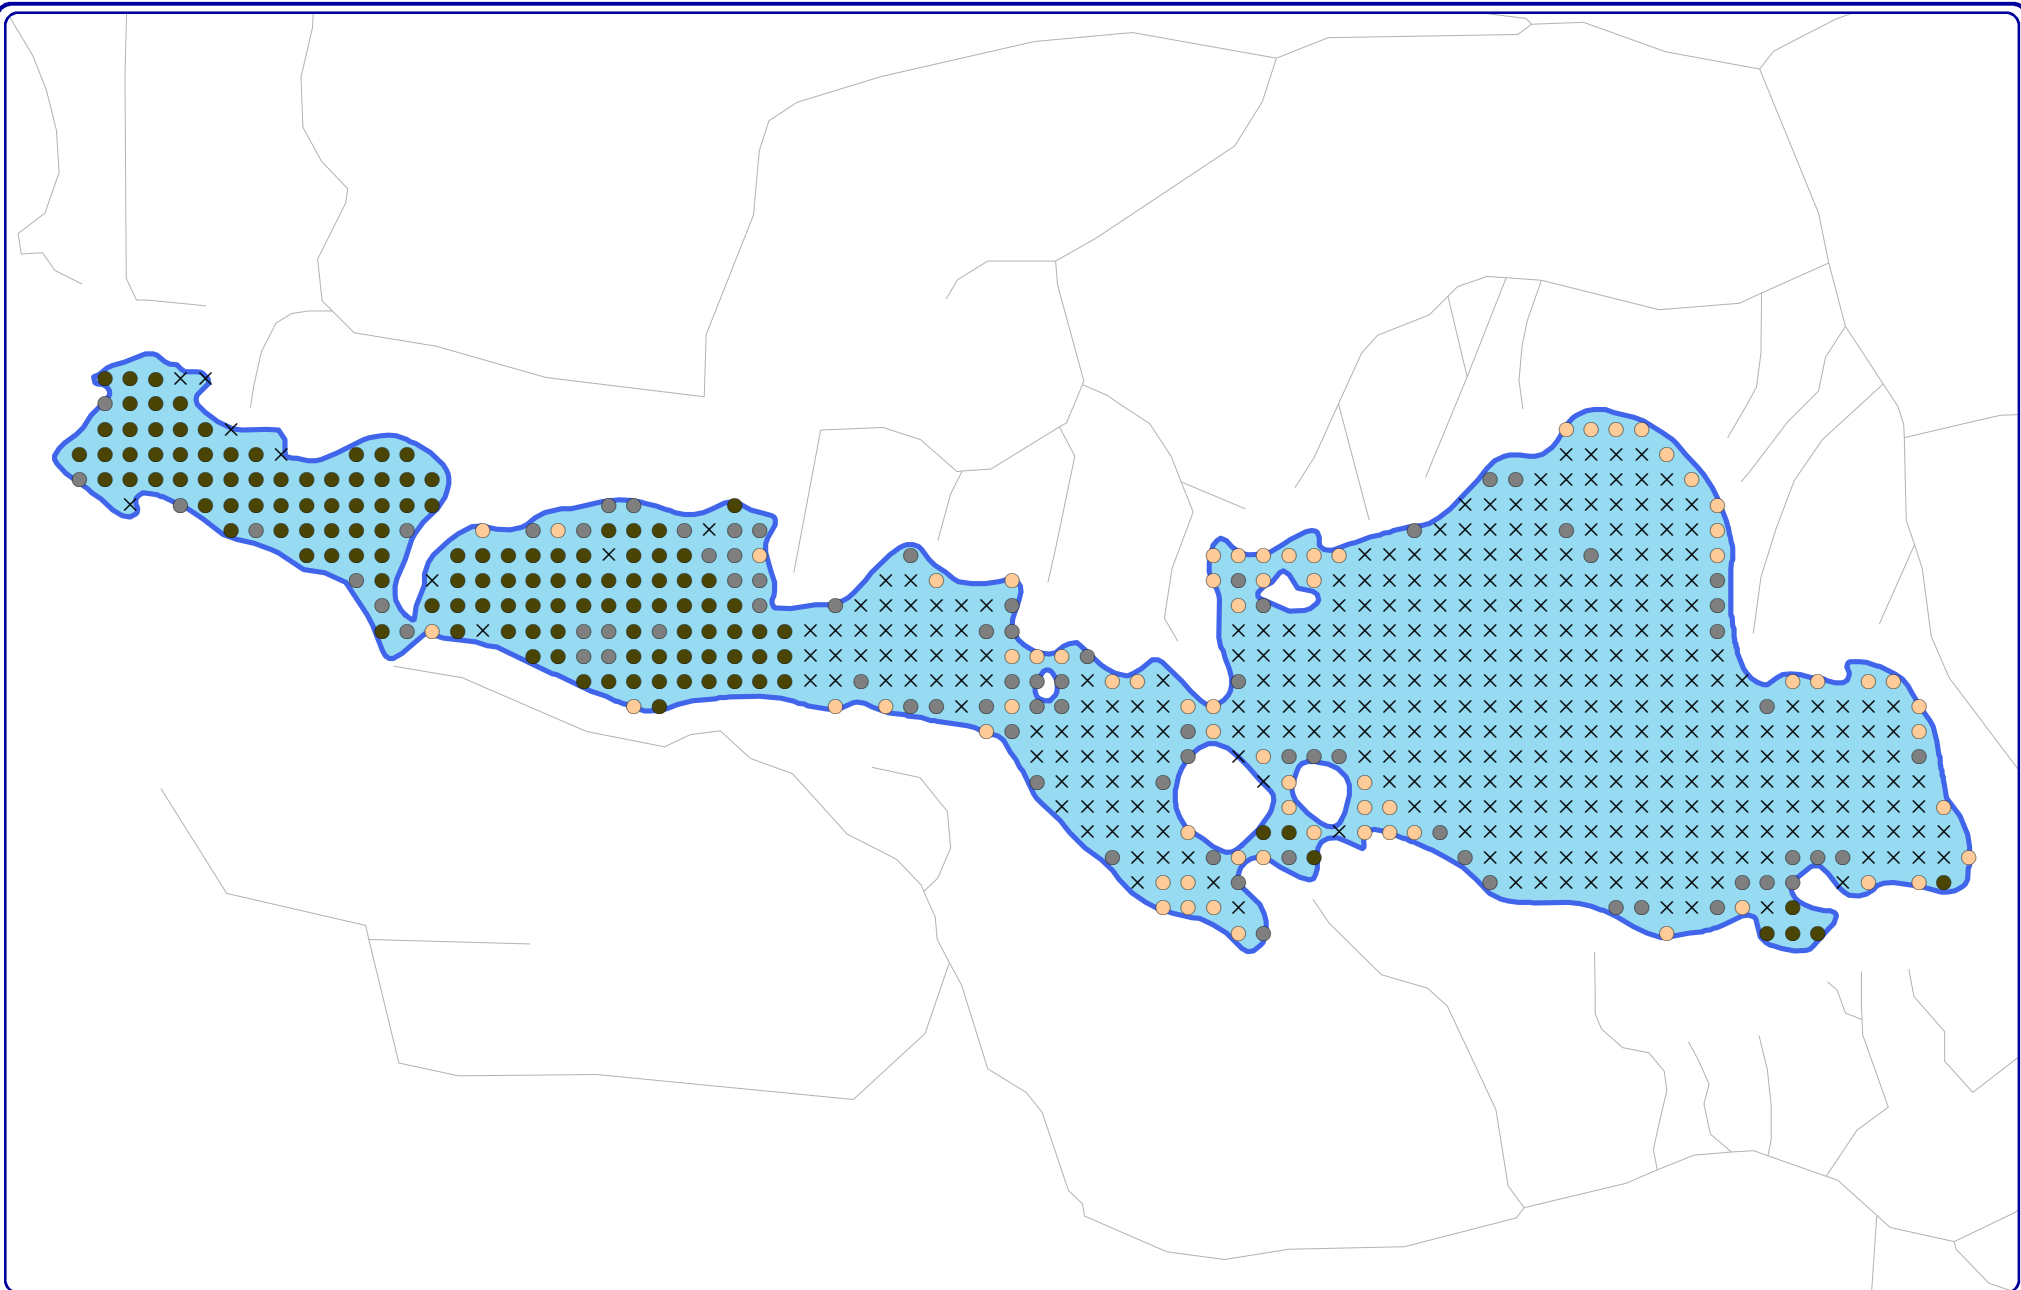

Legend

-  Clear Lake - Aquatic Plant
Reconnaissance only
~41 acres (WDNR Definition)
-  Mildred Lake
~172 acres (GIS Delineation)

-  Point-Intercept Survey Location
32-meter spacing, 658 total points
-  Water Quality Sampling Location
-  Public Access Location

Map 2
 Lake Mildred
 Oneida County, Wisconsin
**Watershed and
 Land Cover Types**

Project Location in Wisconsin

Onterra LLC
 Lake Management Planning
 815 Prosper Rd
 De Pere, WI 54115
 920.338.8860
 www.onterra-eco.com

Map 3
Lake Mildred
 Oneida County, Wisconsin
Shoreline
Condition

Project Location in Wisconsin

Legend

- Muck
- Sand
- Rock
- × Too Deep / Not Navigable

Sources:
 Roads & Hydro: WDNR
 Sediment: Onterra, 2011
 Map date: March 19, 2011
 Filename: Map4_Mildred_PI_Sediment.mxd

Project Location in Wisconsin

Legend

- Rake Fullness = 1
- Rake Fullness = 2
- Rake Fullness = 3 (No Occurrences)
- × Too Deep / No species present

Map 5
Lake Mildred
 Oneida County, Wisconsin
Aquatic Plant
Distribution