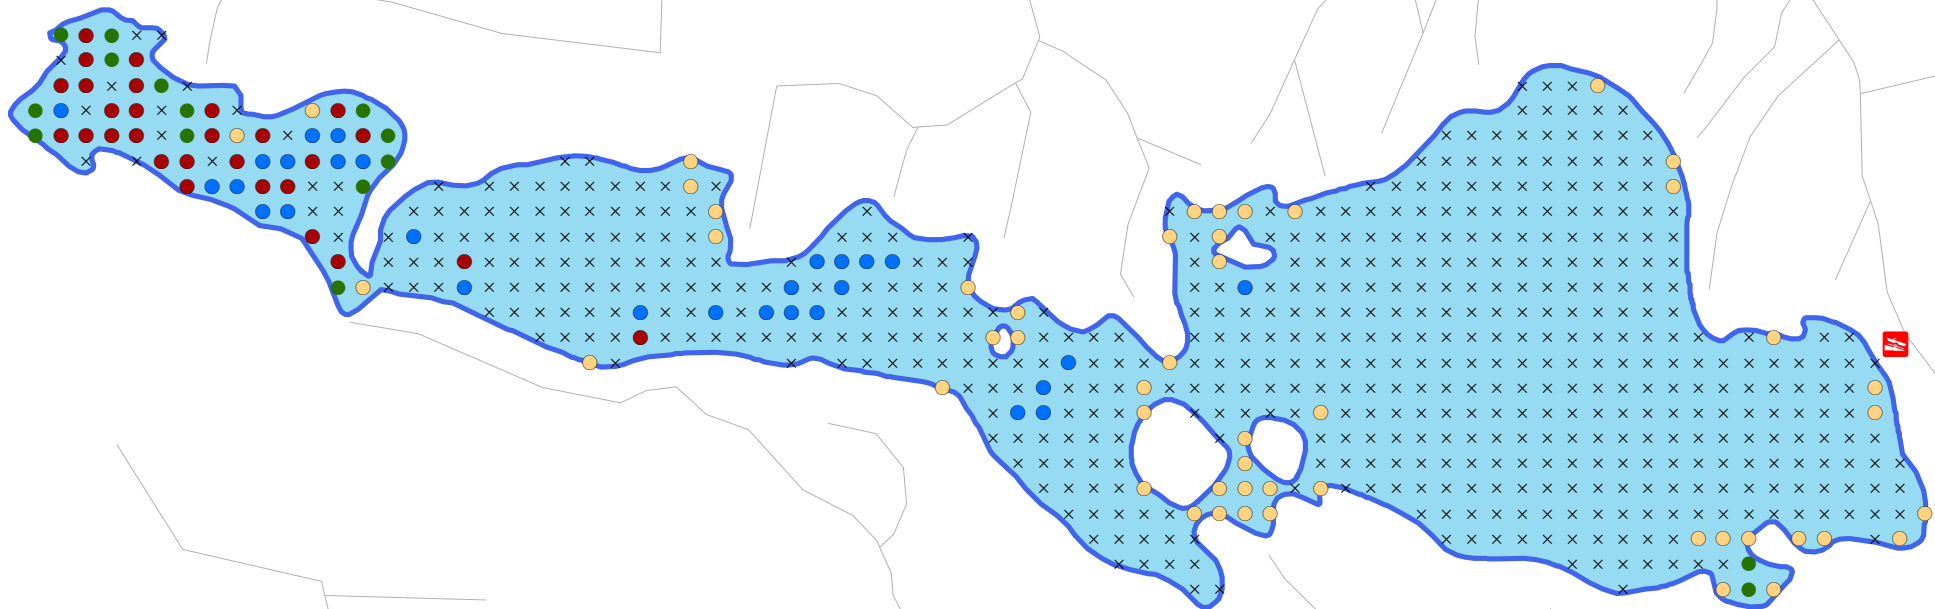

Map 3
Lake Mildred
 Oneida County, Wisconsin
Shoreline
Condition

Project Location in Wisconsin

Legend

- Muck
- Sand
- Rock
- × Too Deep / Not Navigable

Sources:
 Roads & Hydro: WDNR
 Sediment: Onterra, 2011
 Map date: March 19, 2011
 Filename: Map4_Mildred_PI_Sediment.mxd

Onterra LLC
 Lake Management Planning
 815 Prosper Road
 De Pere, WI 54115
 920.338.8860
 www.onterra-eco.com

Sources:
 Roads & Hydro: WDNR
 Plant Data: Onterra, 2011
 Map date: March 19, 2011
 Filename: Map5_Mildred_PL_Species.mxd

Project Location in Wisconsin

Legend

- Rake Fullness = 1
- Rake Fullness = 2
- Rake Fullness = 3 (No Occurrences)
- × Too Deep / No species present

Map 5
Lake Mildred
 Oneida County, Wisconsin
Aquatic Plant
Distribution