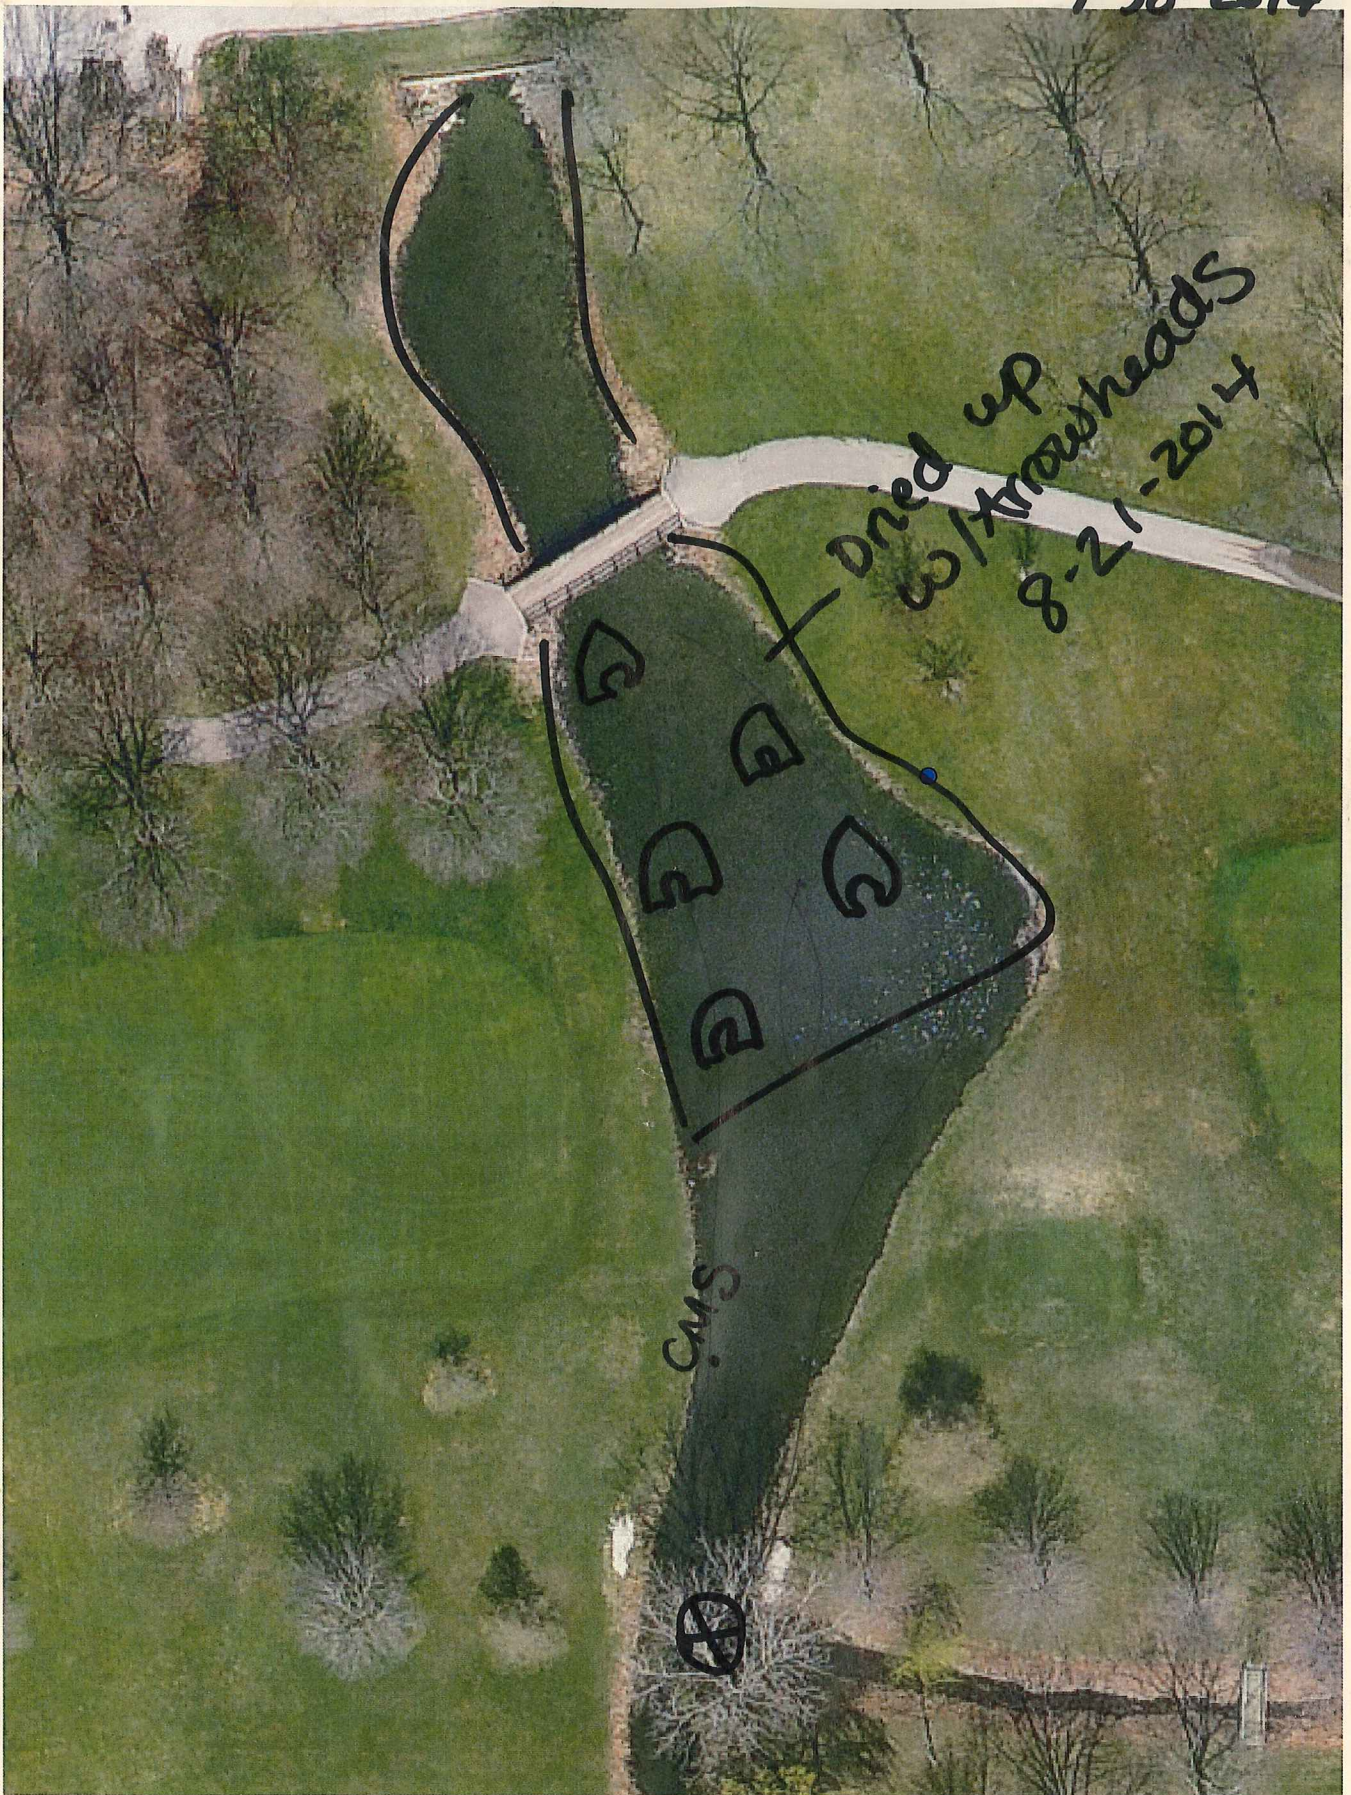

Brown Deer Park Pond 2

⊕ crayfish
Traps
9-30-2014

Samples: 2 Clear
6 med
10 Poor

.45.1 = 4 ÷ 2

0 15 30 60 90 120
Clear Feet

A Rusty colored sparrow
Back left

Invasive Species Detection Survey Data for Milwaukee County Park Ponds

Stream Pond 3

Pond name: Brown Deer 2 Connected to other water bodies? YES NO
 W/B/C: N/A Surveyed with CANOE WADERS
 Date surveyed: 6-23-14 time start: 9:00 time end: 10:15 Type of access: GOLF COURSE FISHING PIER OTHER
 Surveyors: Dutschorth, Toniolo FOUND ON THE LAST RING