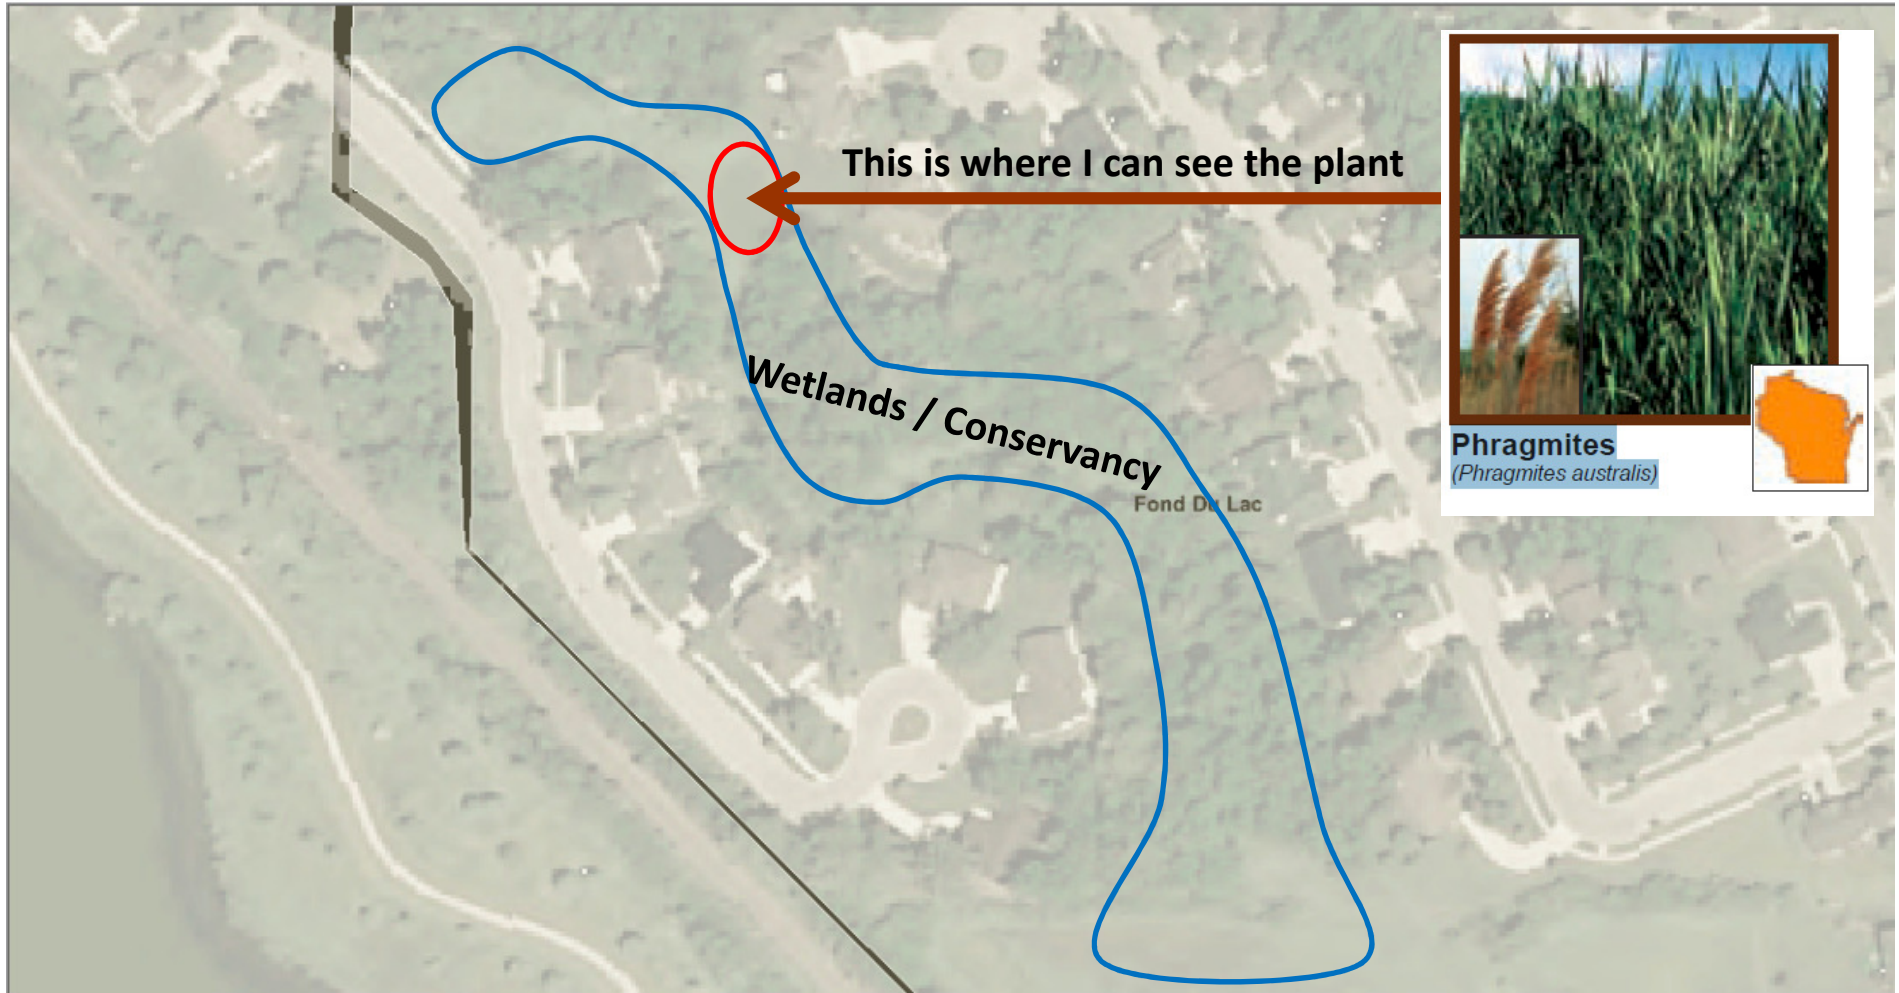

Zoom In

Zoom Out

Move

Identify

Full State

Zoom to...

Print

Advanced Tools

Scale: 1:1,500

Selected Map Tool:

Zoom In

Zoom In

Comments | WTM Coordinate: X= 645606, Y= 365171 Meters --- Latitude= 43°44'56.2" N, Longitude= 88°26'23.7" W

WTM Coordinate: X= 645606, Y= 365171 Meters --- Latitude= 43°44'56.2" N, Longitude= 88°26'23.7" W