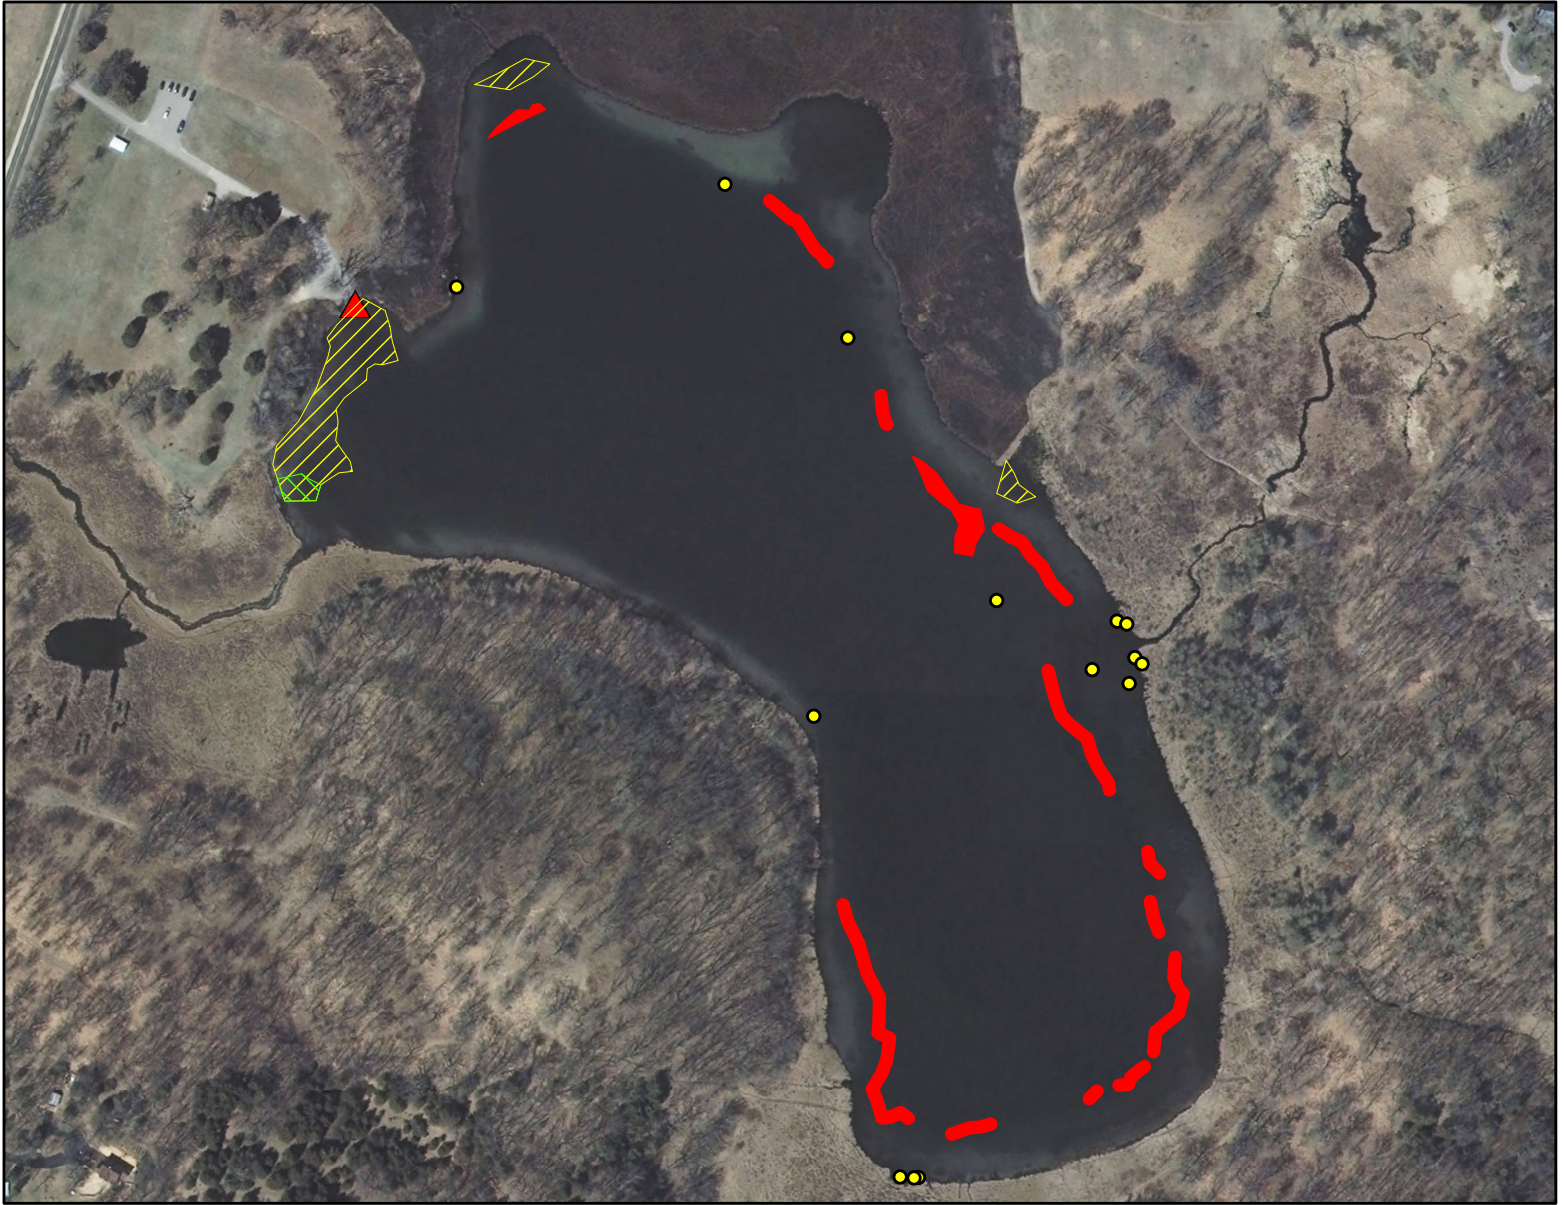

Ennis Lake

Marquette County T-14-N, R-9-E, S-14

Legend

-  Scattered Curly leaf pondweed
-  Single Eurasian water milfoil
-  Scattered Eurasian water milfoil
-  Dominant Eurasian water milfoil
-  Dominant Eurasian water milfoil polygon
-  Boat Landing