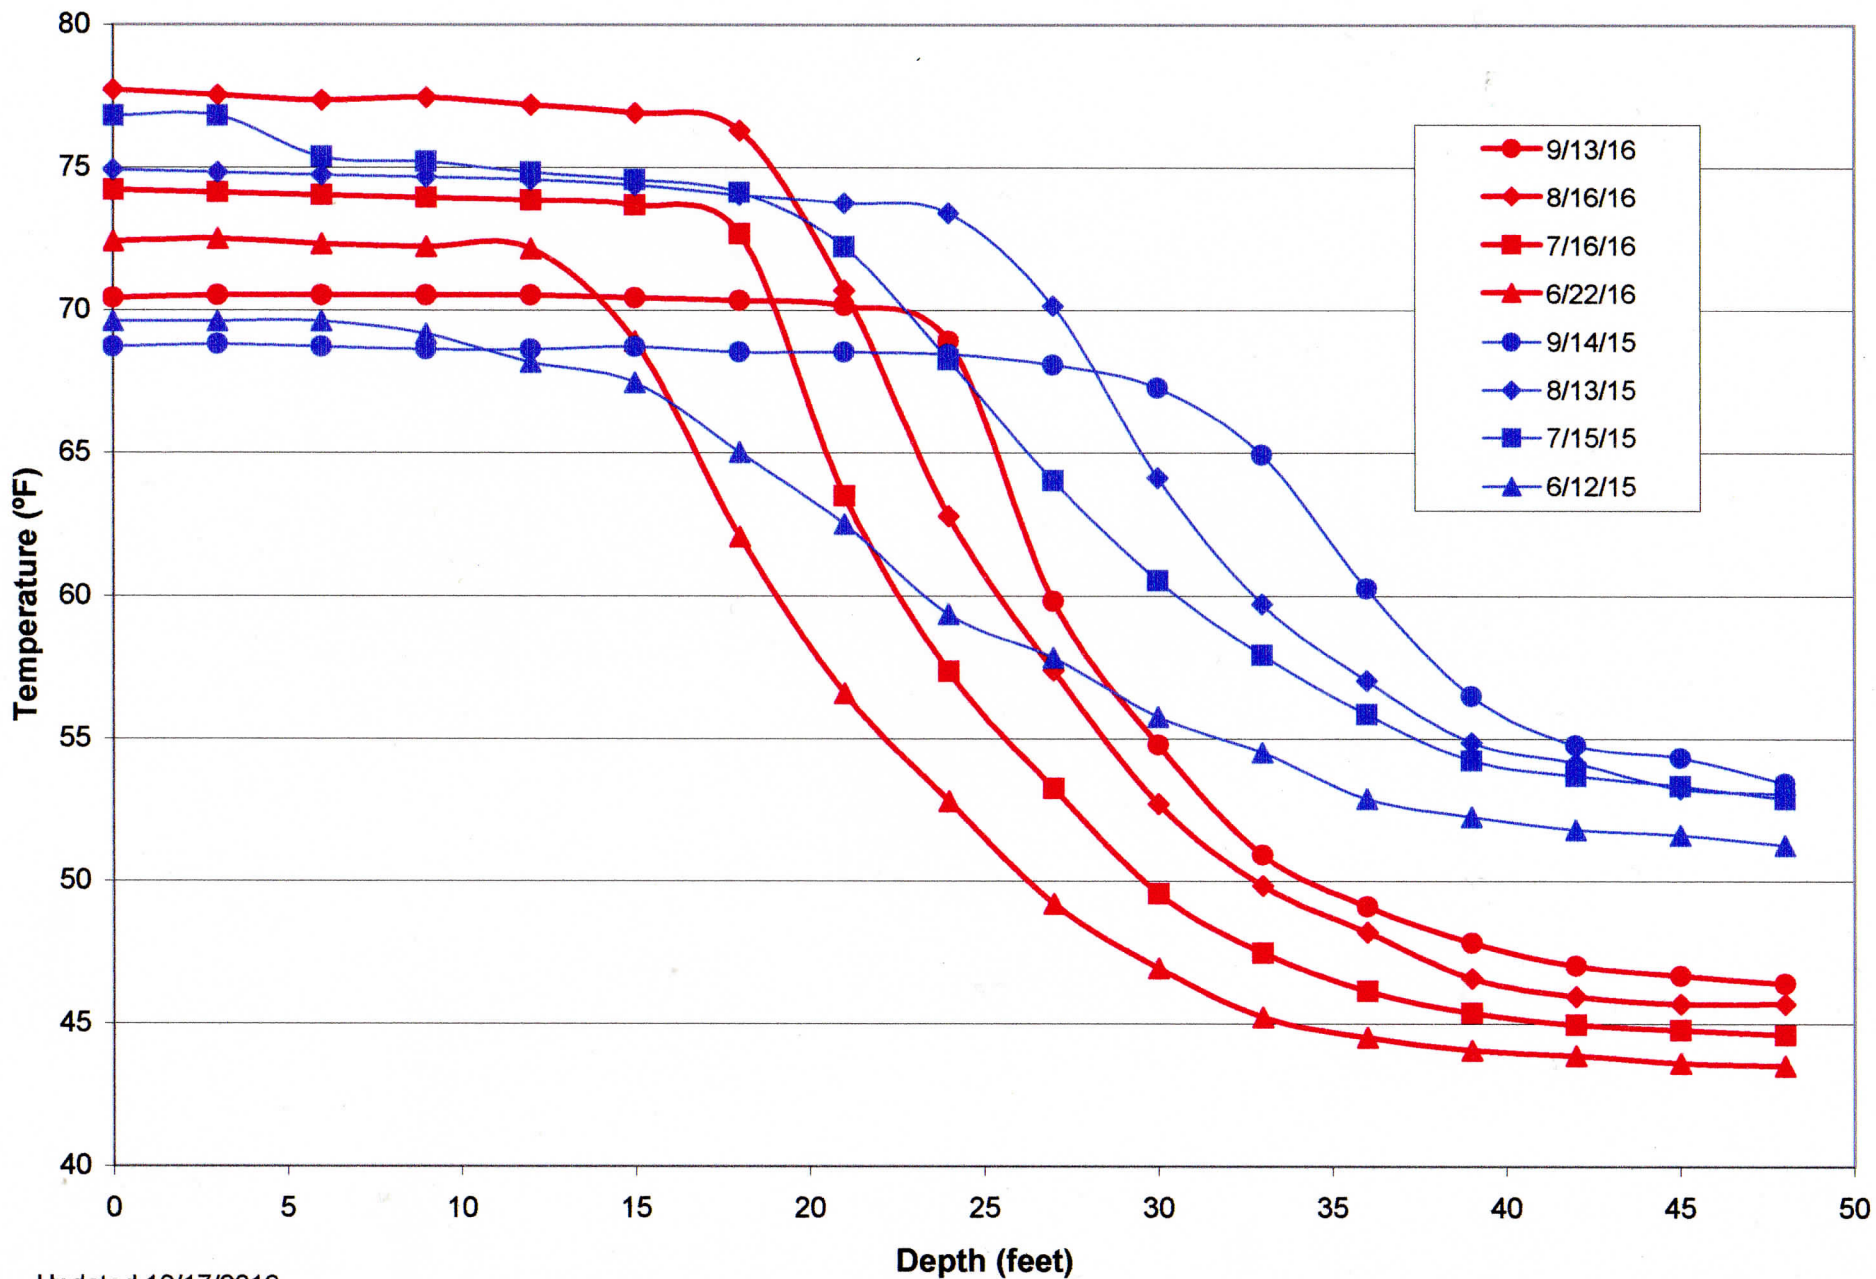

# 2015 - 2016 Bass Lake Temperature Profiles

Updated 10/17/2016