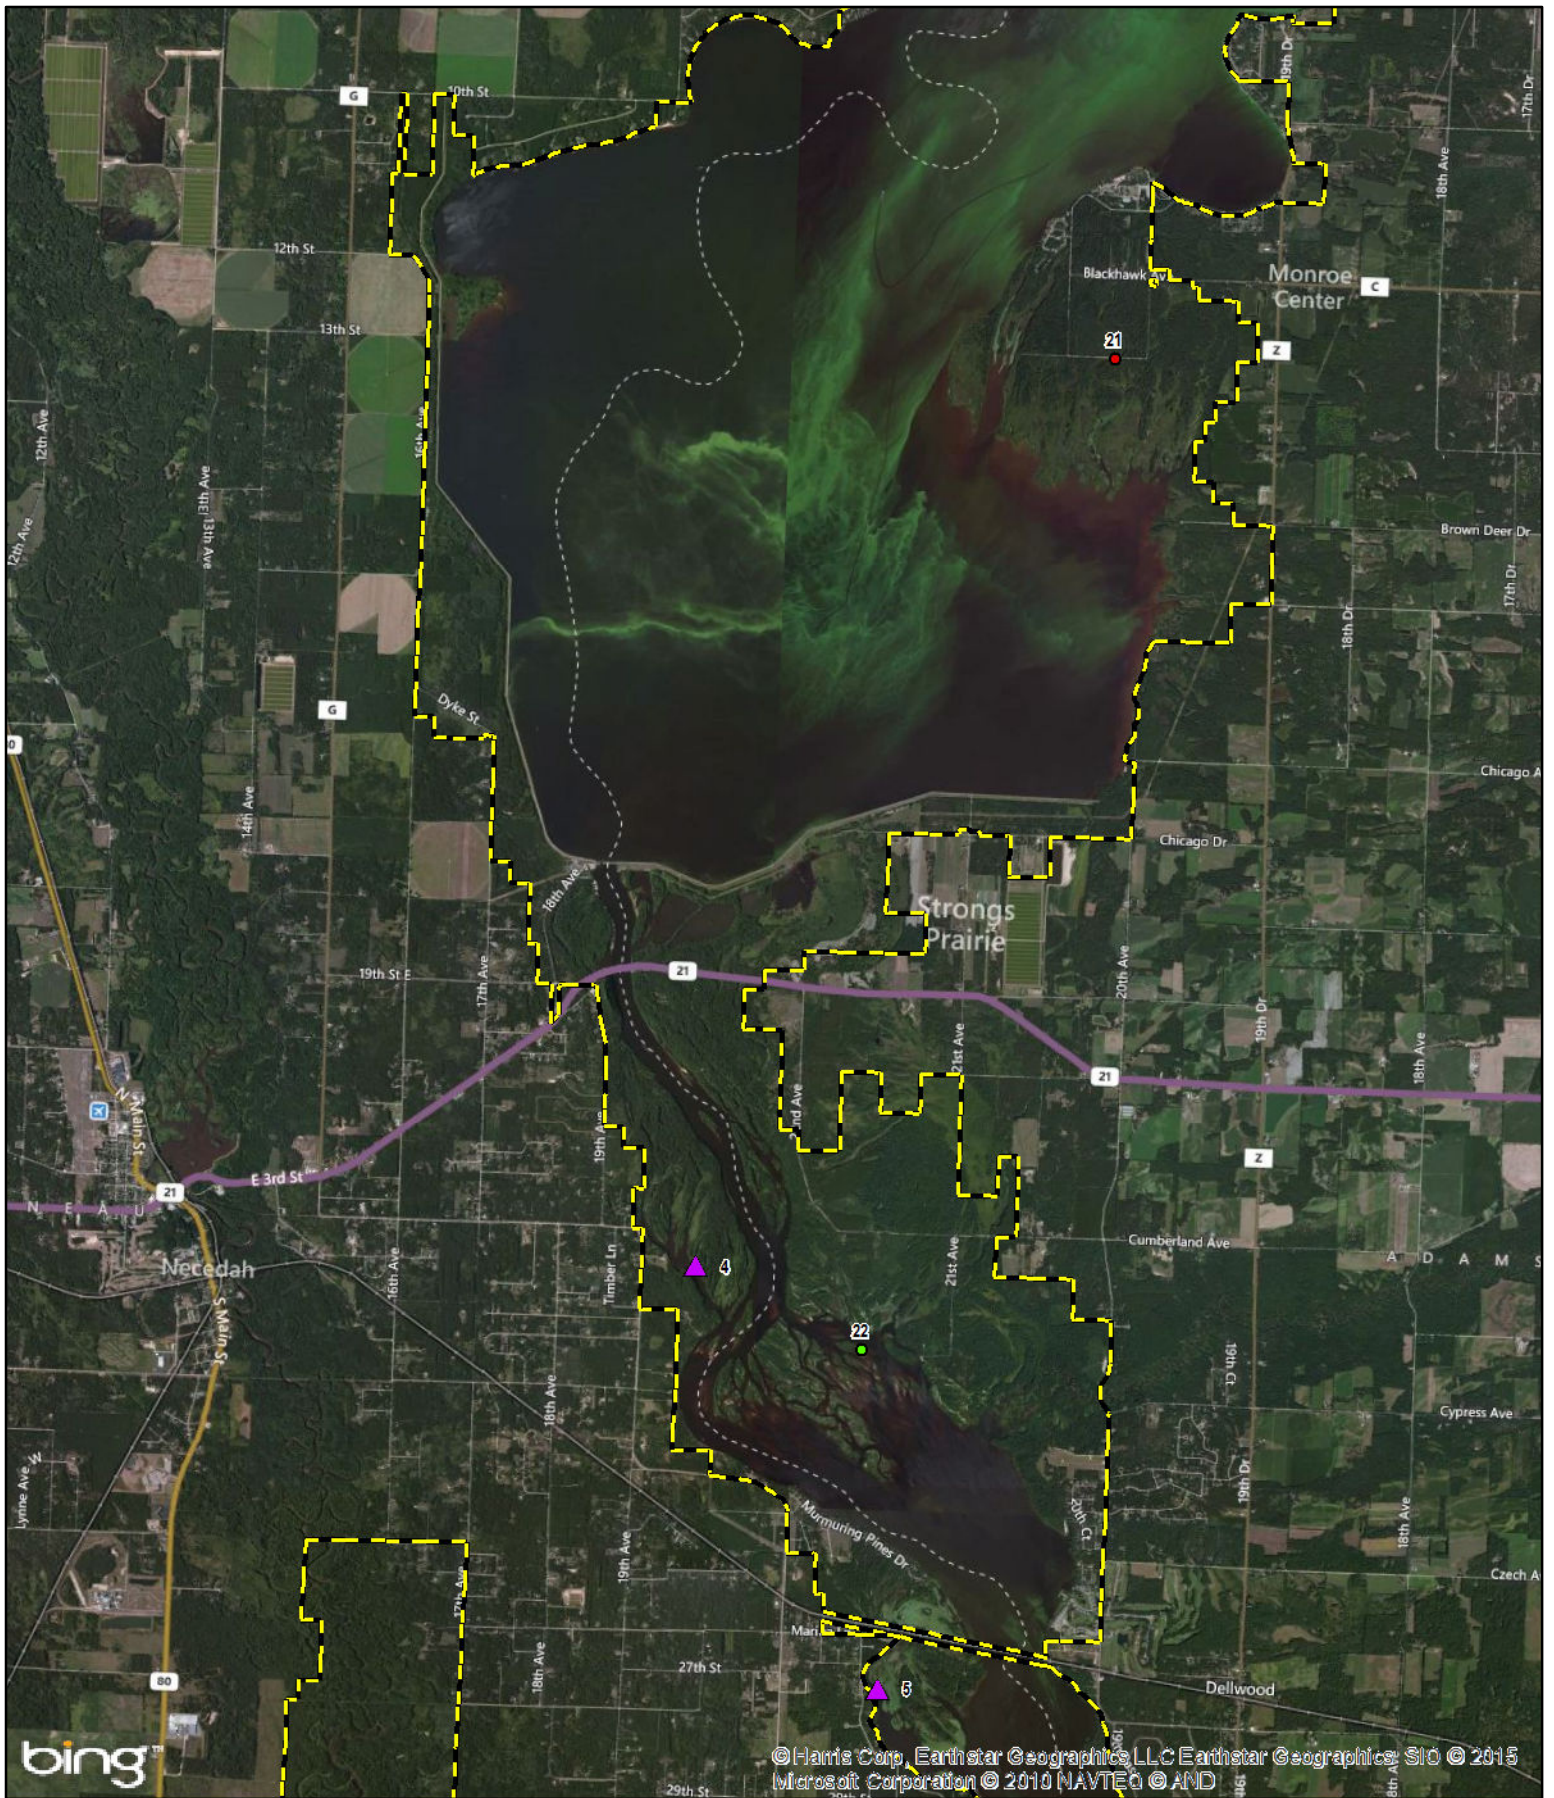

© Harris Corp, Earthstar Geographics LLC Earthstar Geographics SIO © 2015
 Microsoft Corporation © 2010 NAVTEQ © AND

Wisconsin River Power Company Petenwell Flowage 2015 Invasive Plant Survey

- ★ Beetle Release Site
- ▲ Eurasian Water Milfoil
- Project Boundary
- Purple Loosestrife**
- 0-5 Plants
- 6-50 Plants
- >50 Plants

© Harris Corp, Earthstar Geographics, LLC Earthstar Geographics, SIO © 2015
 Microsoft Corporation © 2010 NAVTEQ © AND

Wisconsin River Power Company Petenwell Flowage 2015 Invasive Plant Survey

<ul style="list-style-type: none"> ★ Beetle Release Site ▲ Eurasian Water Milfoil Project Boundary <p>Purple Loosestrife</p> <ul style="list-style-type: none"> ● 0-5 Plants ● 6-50 Plants ● >50 Plants 	<p>Date: 10/30/2015</p>
---	--------------------------------