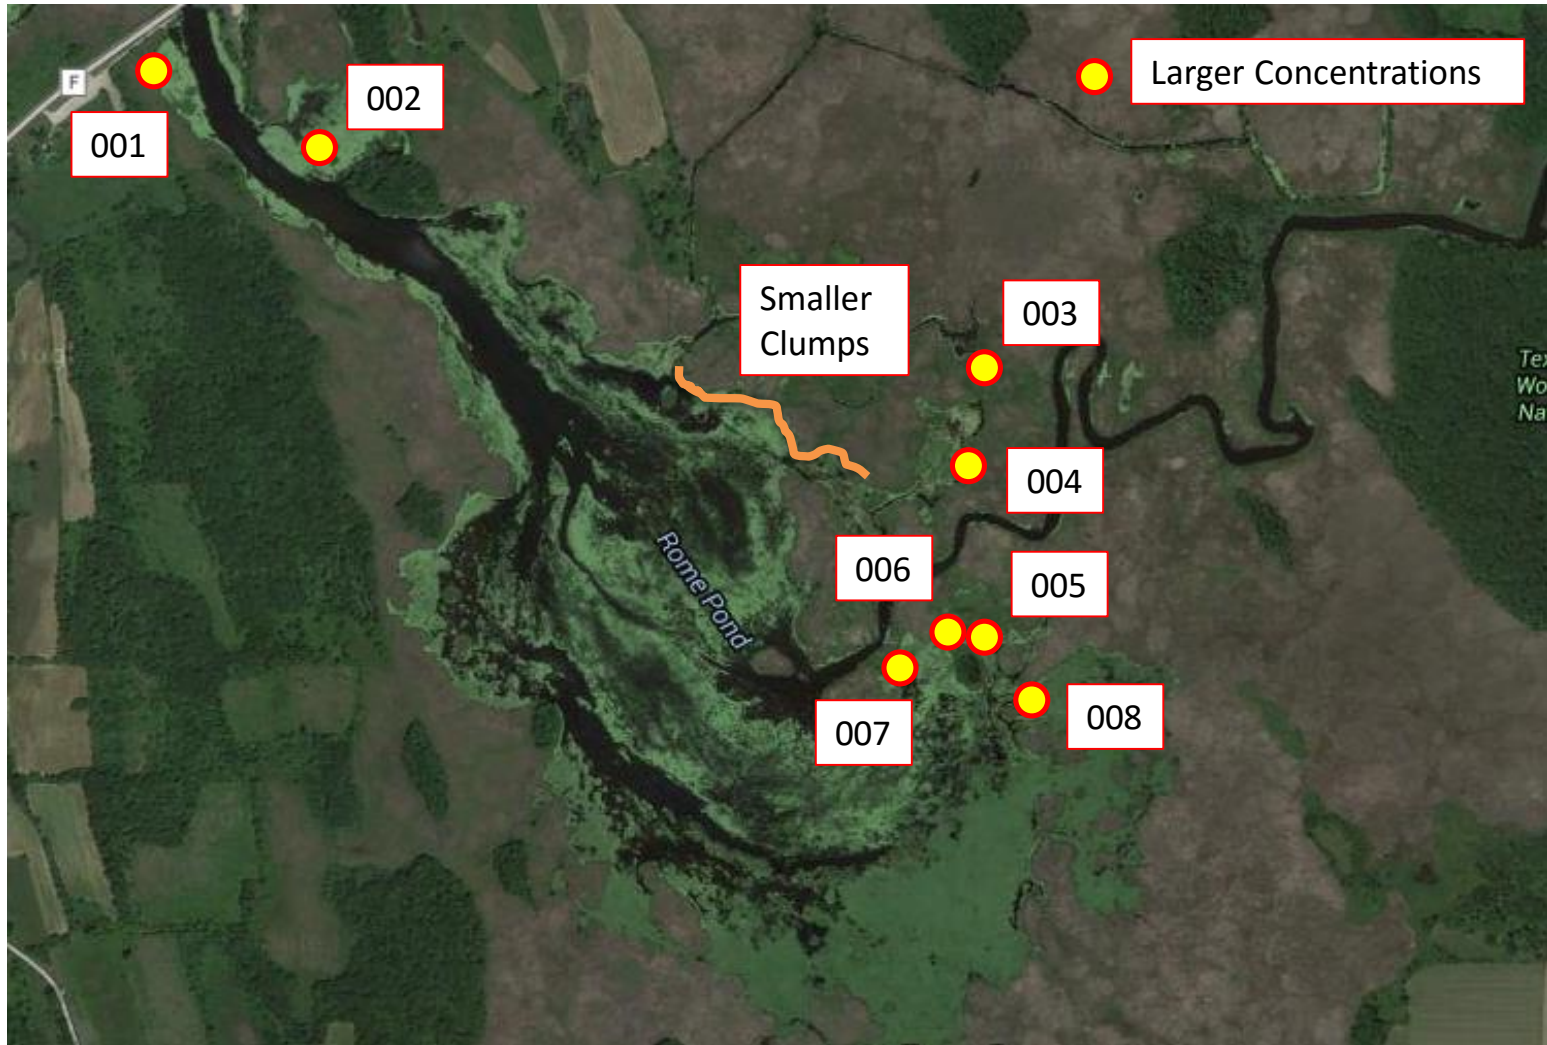

Rome Pond WA, Jefferson County Purple Loosestrife Locations

Prepared by: Mike Alaimo

5/1/17

Purple Loosestrife Locations: Overview Map

Rome Pond, Jefferson County

5/1/17

Purple Loosestrife Locations:

Rome Pond, Jefferson County

5/1/17

Purple Loosestrife Locations:

Rome Pond, Jefferson County

5/1/17

Purple Loosestrife Locations: