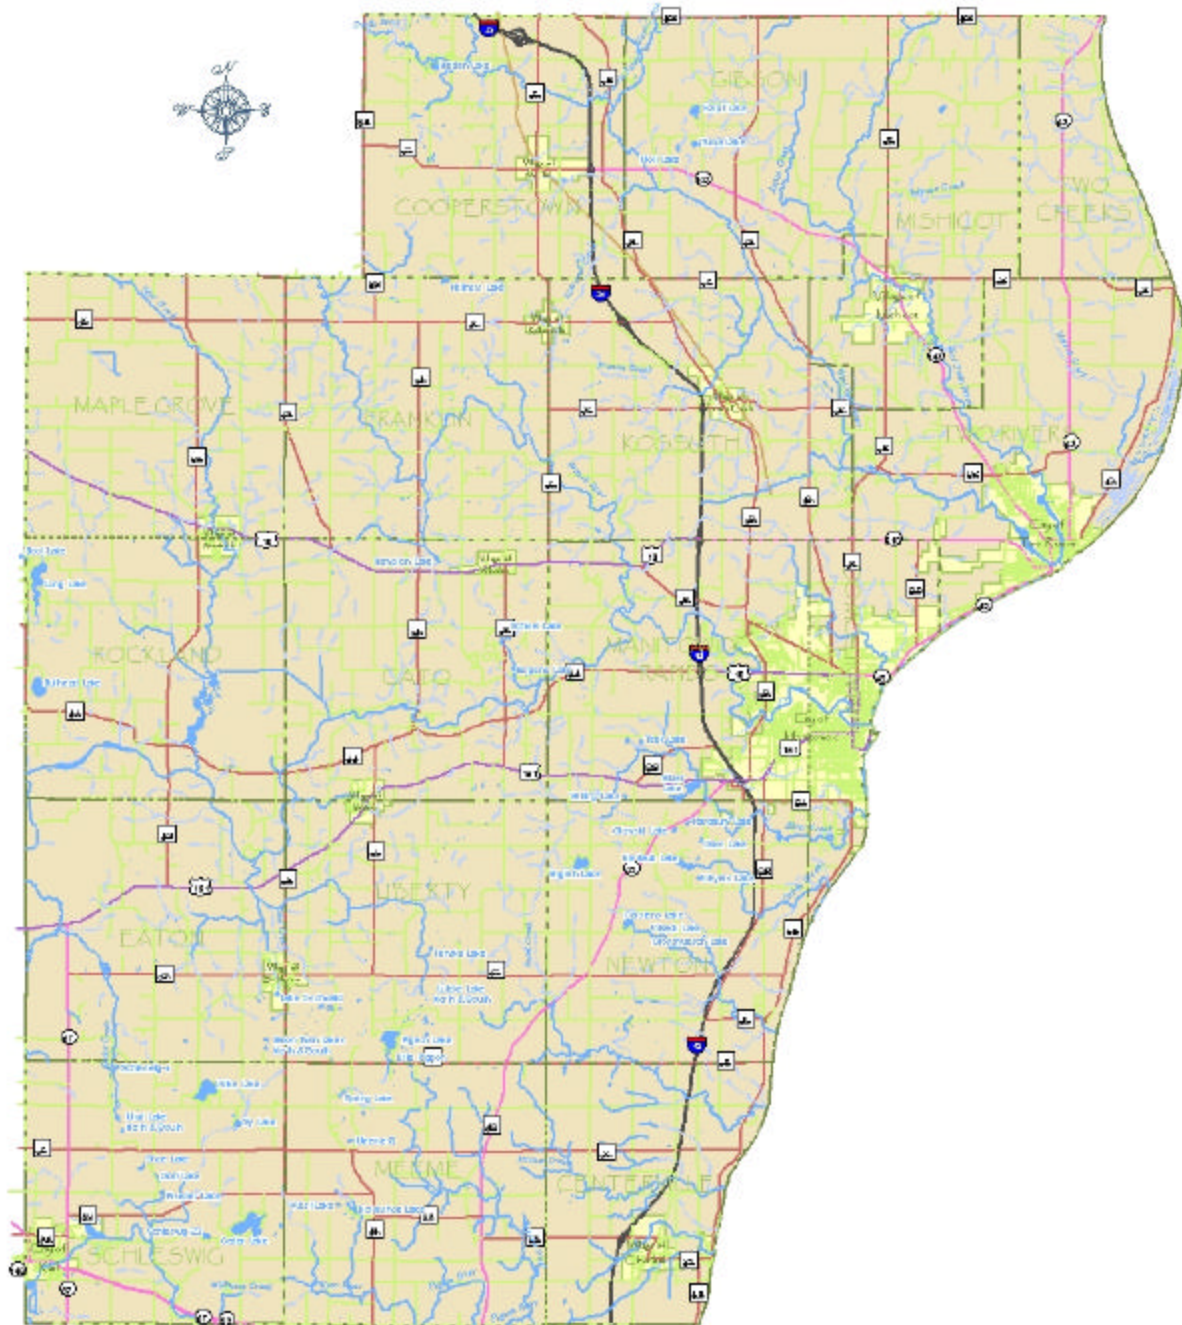

Surface Water Resources of Manitowoc County

As Compiled by the

Manitowoc County Soil & Water Conservation Dept.
4319 Expo Drive, P.O. Box 578, Manitowoc, WI 54221-0578