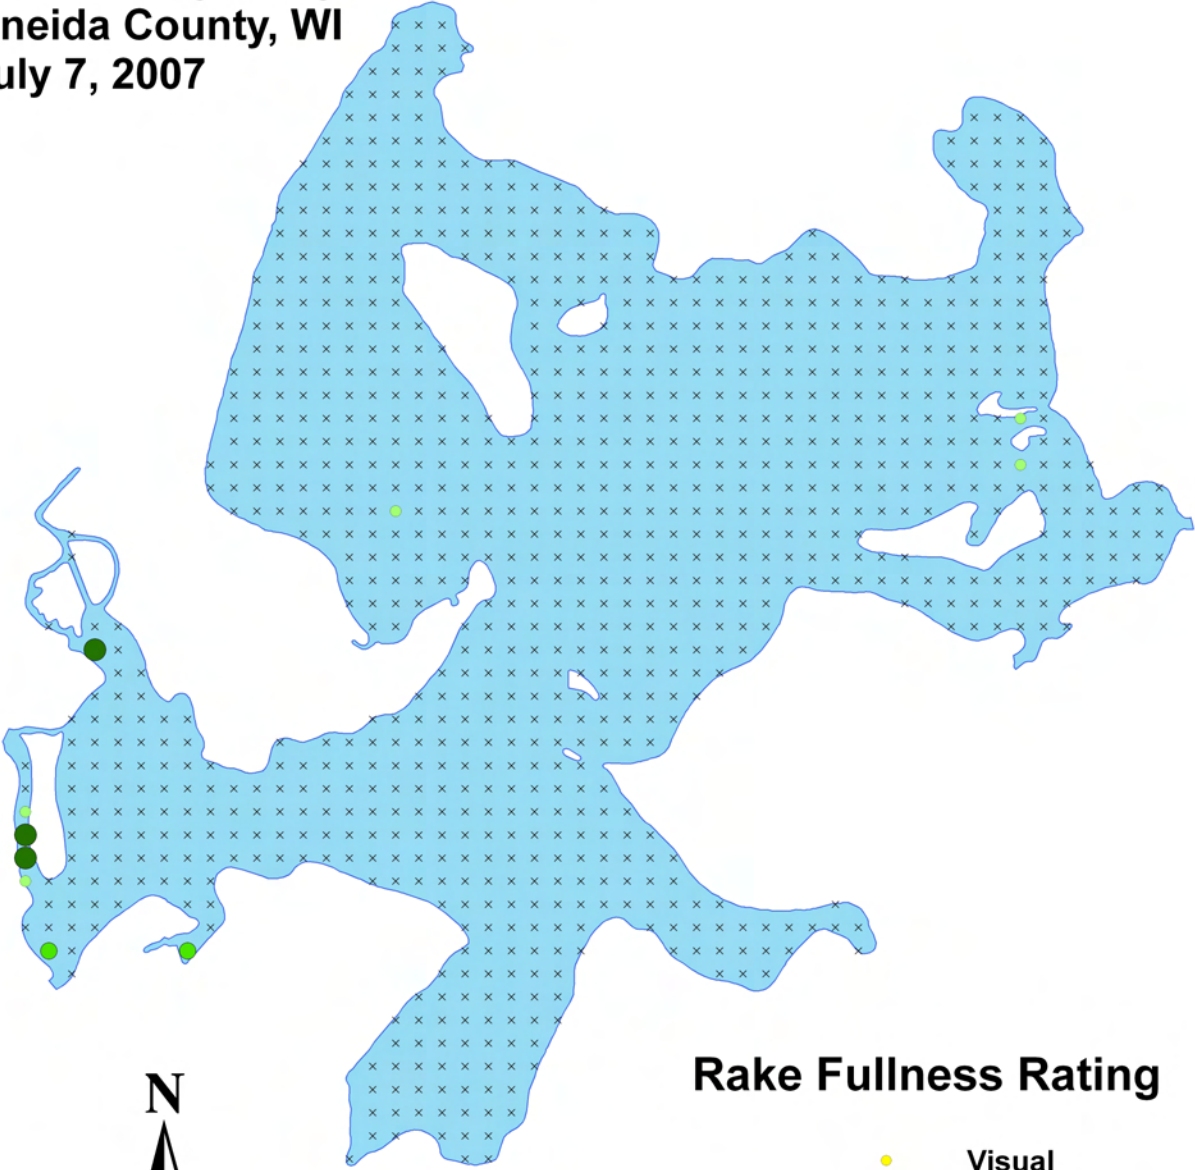

Aquatic Macrophyte Distribution

Lake Kawaguesaga

Oneida County, WI

July 7, 2007

Rake Fullness Rating

- Visual
- 1
- 2
- 3
- × None Found

Swamp loosestrife
(*Decodon verticillatus*)
Aquatic Macrophyte Distribution
Lake Kawaguesaga
Oneida County, WI
July 7, 2007

Rake Fullness Rating

- Visual
- 1
- 2
- 3
- × None Found

Purple loosestrife
(*Lythrum salicaria*)
Aquatic Macrophyte Distribution
Lake Kawaguesaga
Oneida County, WI
July 7, 2007

Rake Fullness Rating

- Visual
- 1
- 2
- 3
- × None Found

Water marigold
(*Megalodonta beckii*)
Aquatic Macrophyte Distribution
Lake Kawaguesaga
Oneida County, WI
July 7, 2007

Rake Fullness Rating

- Visual
- 1
- 2
- 3
- × None Found

Aquatic Moss

Aquatic Macrophyte Distribution
Lake Kawaguesaga
Oneida County, WI
July 7, 2007

Rake Fullness Rating

- Visual
- 1
- 2
- 3
- × None Found

Northern water milfoil (*Myriophyllum sibiricum*)

Aquatic Macrophyte Distribution

Lake Kawaguesaga

Oneida County, WI

July 7, 2007

Rake Fullness Rating