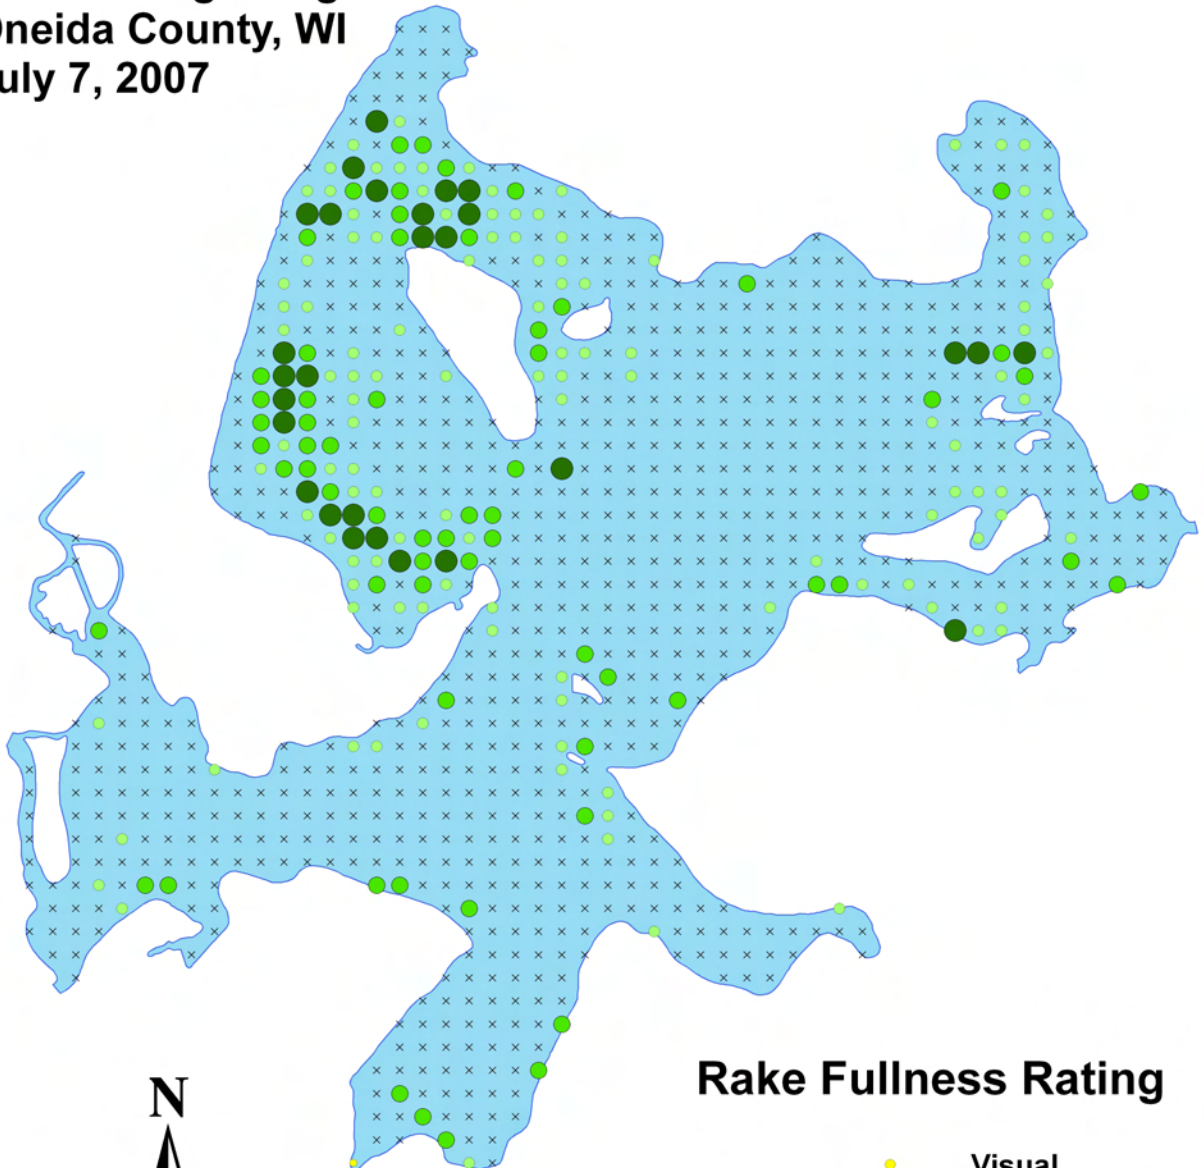

White-stem pondweed (*Potamogeton praelongis*)

Aquatic Macrophyte Distribution

Lake Kawaguesaga

Oneida County, WI

July 7, 2007

Rake Fullness Rating

- Visual
- 1
- 2
- 3
- × None Found

Small pondweed
(*Potamogeton pusillus*)
Aquatic Macrophyte Distribution
Lake Kawaguesaga
Oneida County, WI
July 7, 2007

Rake Fullness Rating

- Visual
- 1
- 2
- 3
- × None Found

Clasping-leaf pondweed (*Potamogeton richardsonii*)

Aquatic Macrophyte Distribution

Lake Kawaguesaga

Oneida County, WI

July 7, 2007

Rake Fullness Rating