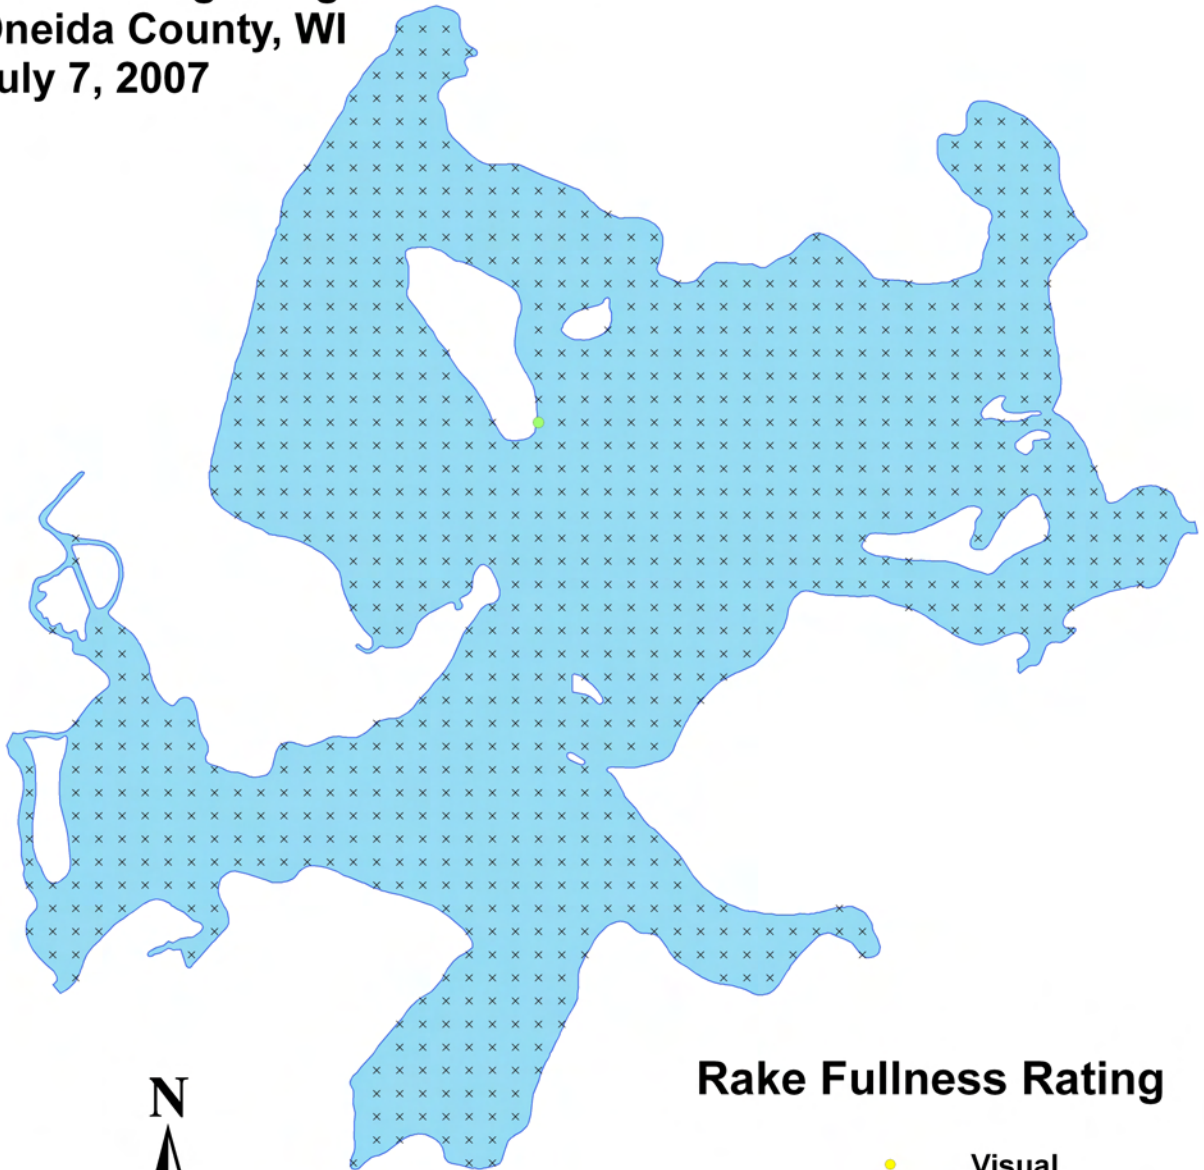

Rake Fullness Rating

- Visual
- 1
- 2
- 3
- × None Found

Illinois pondweed (*Potamogeton illinoensis*)

Aquatic Macrophyte Distribution

Lake Kawaguesaga

Oneida County, WI

July 7, 2007

Rake Fullness Rating