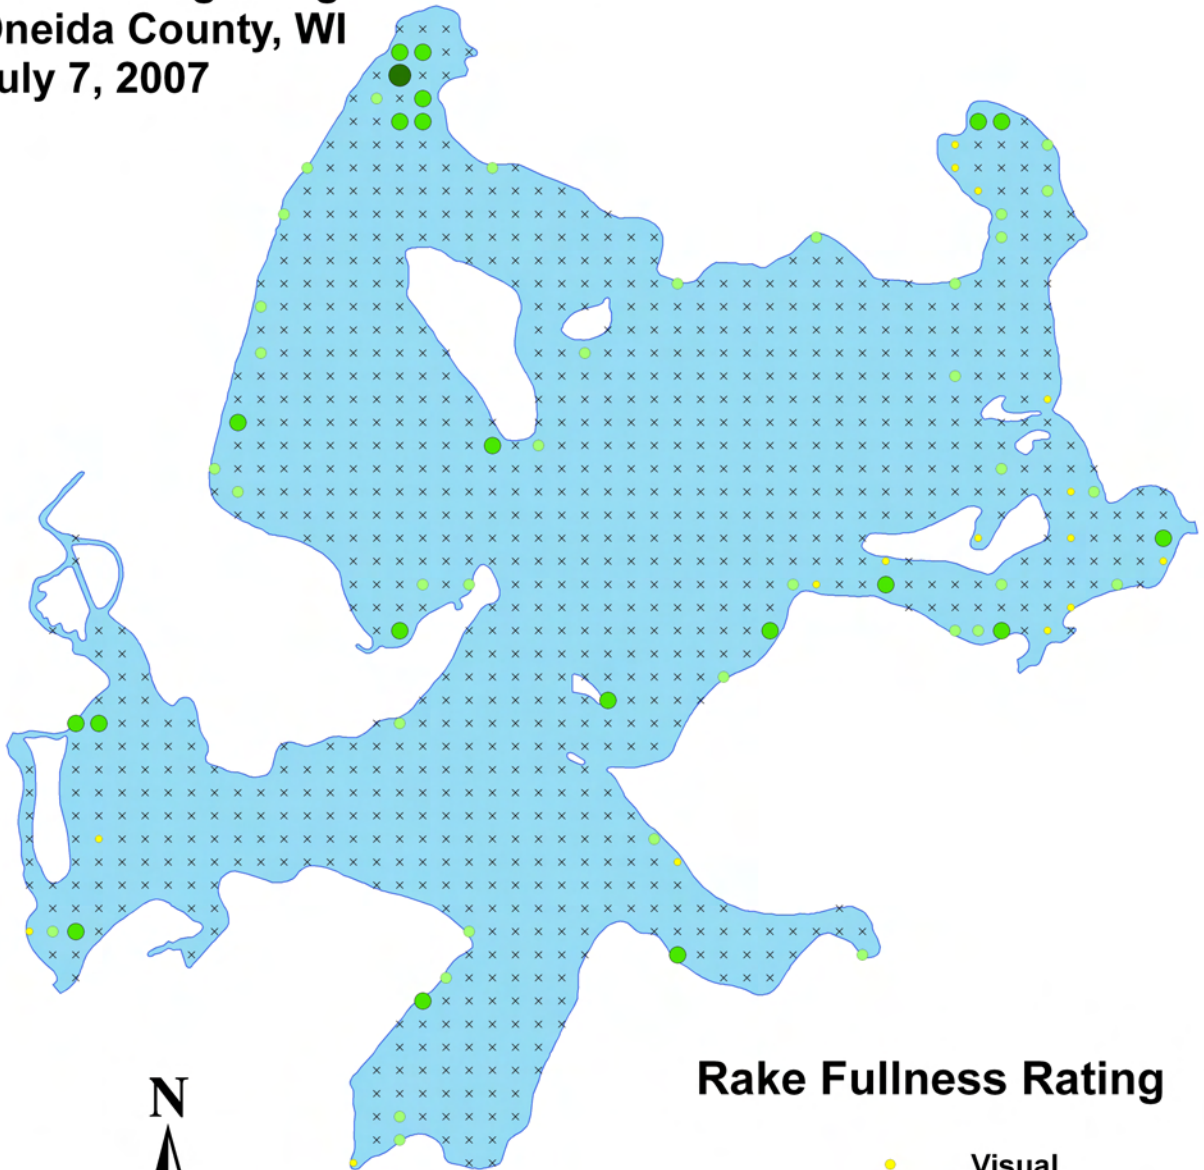

Rake Fullness Rating

- Visual
- 1
- 2
- 3
- × None Found

Clasping-leaf pondweed (*Potamogeton richardsonii*)

Aquatic Macrophyte Distribution

Lake Kawaguesaga

Oneida County, WI

July 7, 2007

Rake Fullness Rating