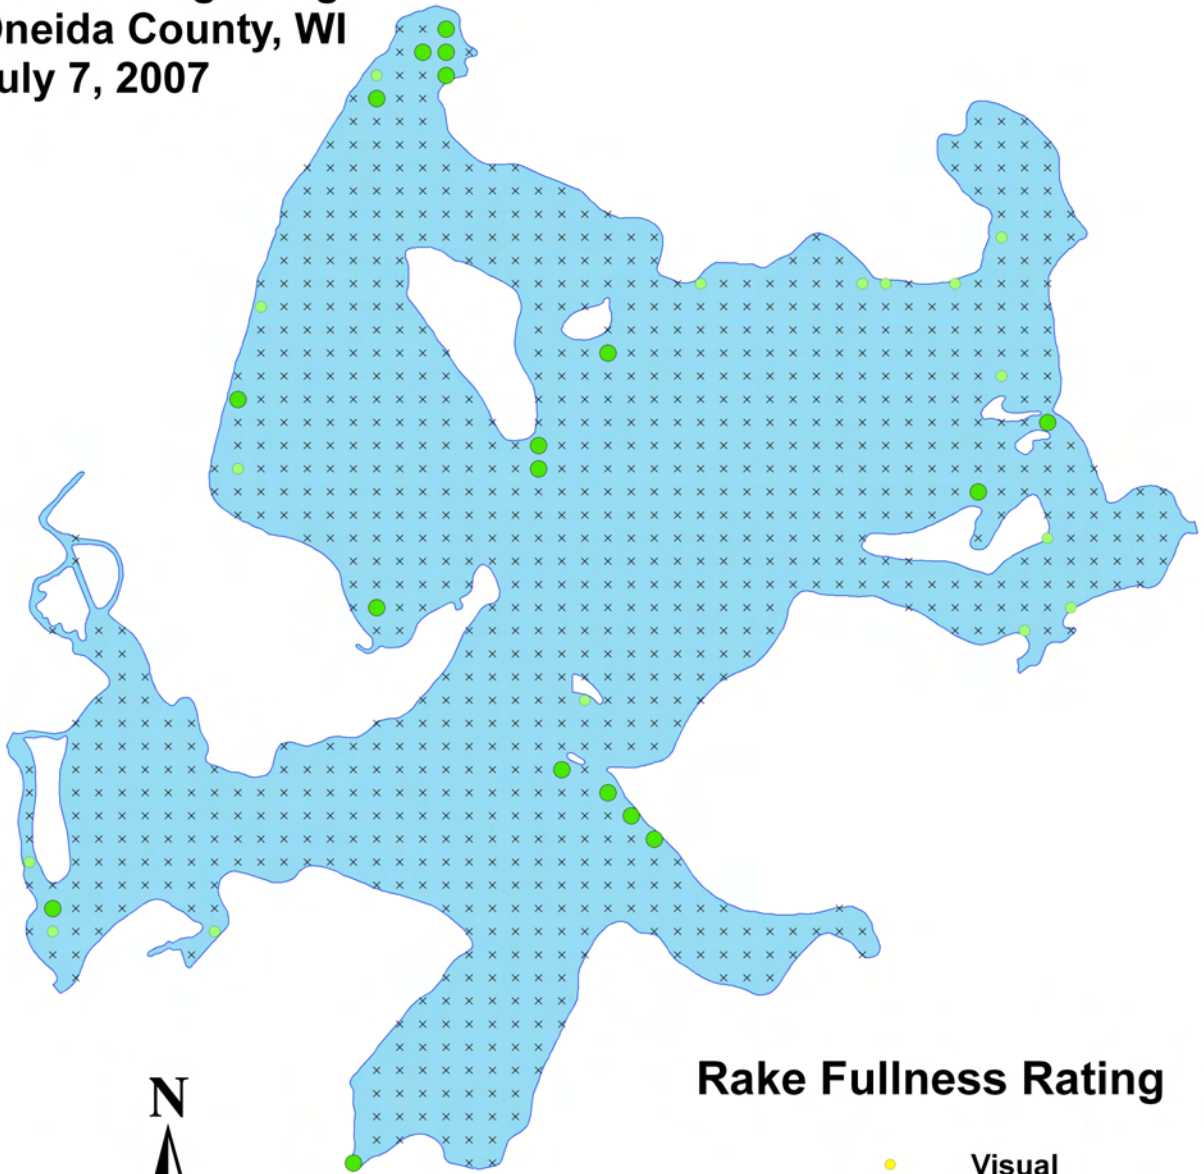

Aquatic Macrophyte Distribution

Lake Kawaguesaga

Oneida County, WI

July 7, 2007

Rake Fullness Rating

- Visual
- 1
- 2
- 3
- × None Found

Swamp loosestrife
(*Decodon verticillatus*)
Aquatic Macrophyte Distribution
Lake Kawaguesaga
Oneida County, WI
July 7, 2007

Spiny-spored quillwort (*Isoetes echinospora*)

Aquatic Macrophyte Distribution

Lake Kawaguesaga

Oneida County, WI

July 7, 2007

Rake Fullness Rating

- Visual
- 1
- 2
- 3
- × None Found

0 0.2 0.4 0.8
Miles

Rake Fullness Rating

- Visual
- 1
- 2
- 3
- × None Found

Purple loosestrife
(*Lythrum salicaria*)
Aquatic Macrophyte Distribution
Lake Kawaguesaga
Oneida County, WI
July 7, 2007

Rake Fullness Rating

- Visual
- 1
- 2
- 3
- × None Found

Water marigold
(*Megalodonta beckii*)
Aquatic Macrophyte Distribution
Lake Kawaguesaga
Oneida County, WI
July 7, 2007

Rake Fullness Rating

- Visual
- 1
- 2
- 3
- × None Found

Aquatic Moss

Aquatic Macrophyte Distribution
Lake Kawaguesaga
Oneida County, WI
July 7, 2007