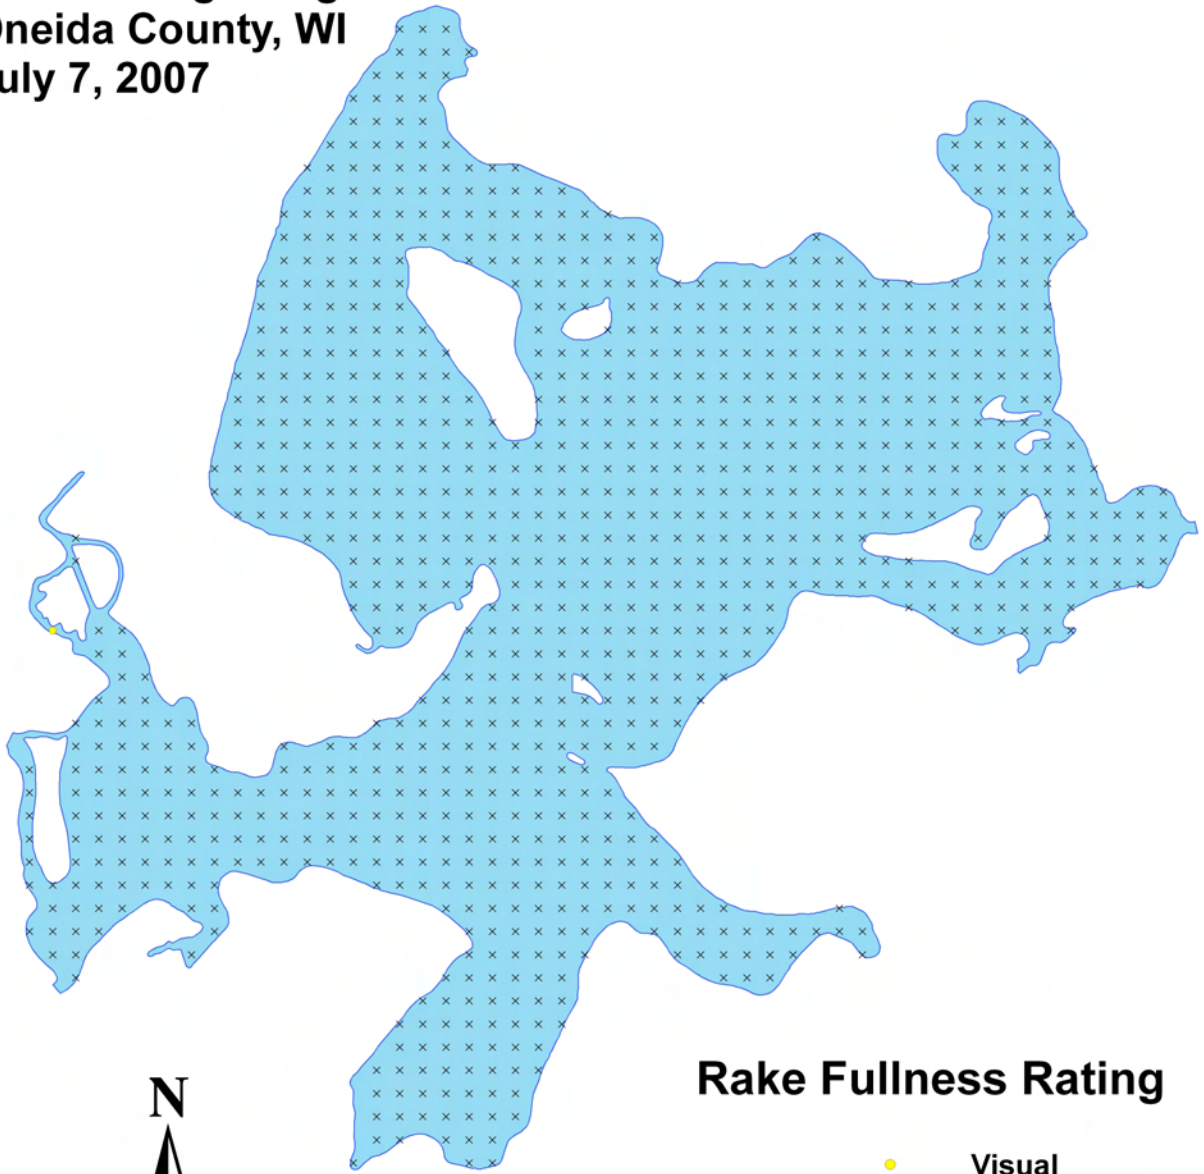

Coontail (*Ceratophyllum demersum*)

Aquatic Macrophyte Distribution

Lake Kawaguesaga

Oneida County, WI

July 7, 2007

Rake Fullness Rating

- Visual
- 1
- 2
- 3
- × None Found

Muskgrass (*Chara* sp.)

Aquatic Macrophyte Distribution

Lake Kawaguesaga

Oneida County, WI

July 7, 2007

Rake Fullness Rating

- Visual
- 1
- 2
- 3
- × None Found

Swamp loosestrife
(*Decodon verticillatus*)
Aquatic Macrophyte Distribution
Lake Kawaguesaga
Oneida County, WI
July 7, 2007

Rake Fullness Rating

- Visual
- 1
- 2
- 3
- × None Found

Three-way sedge (*Dulichium arundinaceum*)

Aquatic Macrophyte Distribution

Lake Kawaguesaga

Oneida County, WI

July 7, 2007

Rake Fullness Rating

- Visual
- 1
- 2
- 3
- × None Found

Needle spikerush
(*Eleocharis acicularis*)
Aquatic Macrophyte Distribution
Lake Kawaguesaga
Oneida County, WI
July 7, 2007

Rake Fullness Rating

- Visual
- 1
- 2
- 3
- × None Found