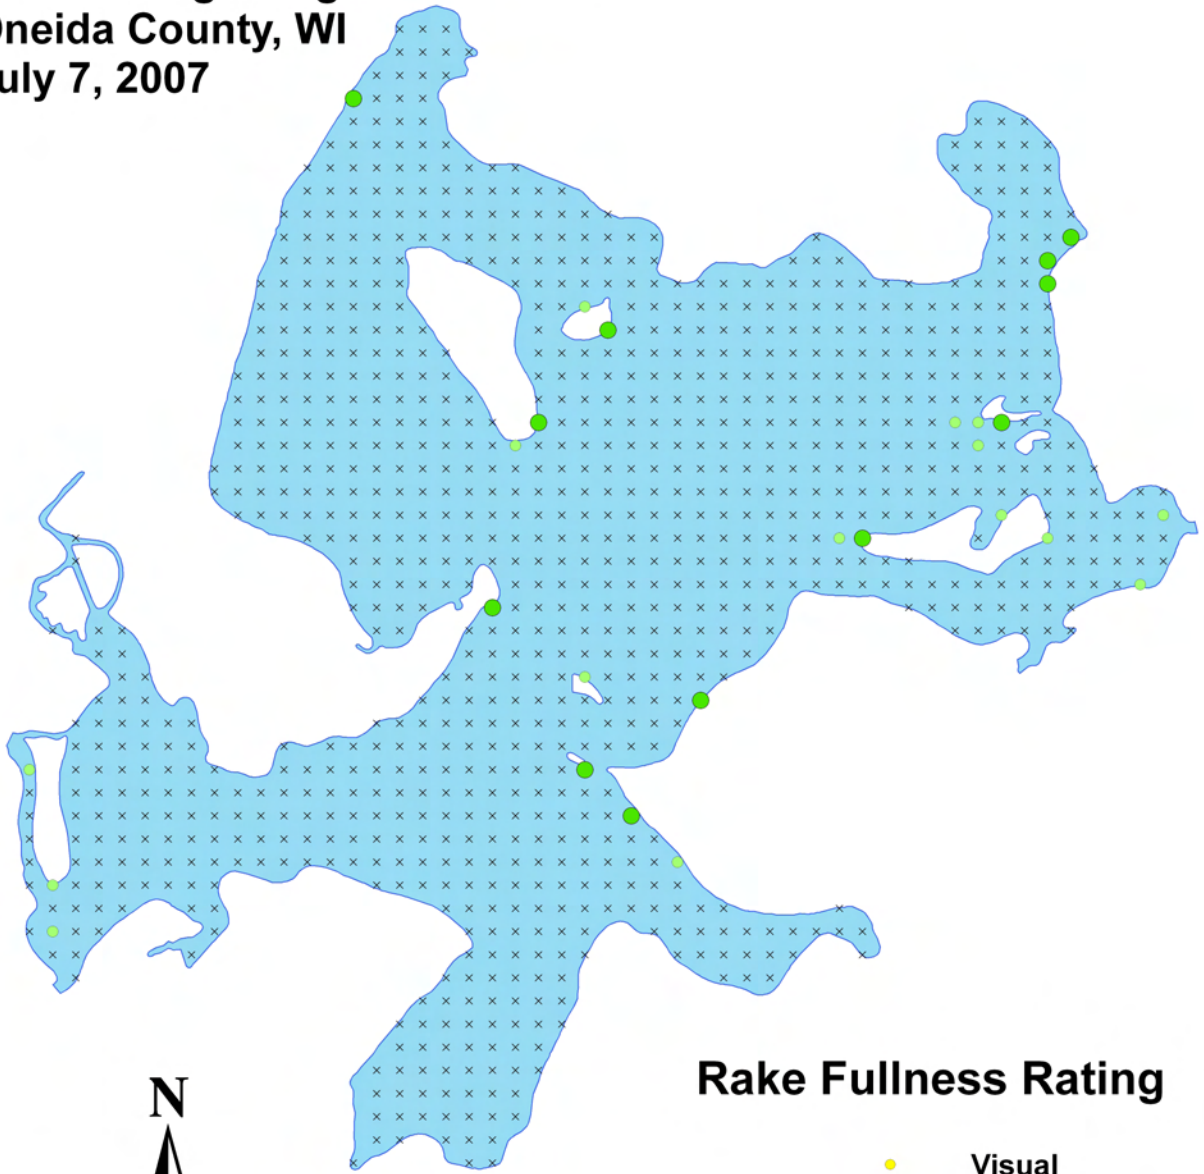

Variable pondweed
(*Potamogeton gramineus*)
Aquatic Macrophyte Distribution
Lake Kawaguesaga
Oneida County, WI
July 7, 2007

Rake Fullness Rating

- Visual
- 1
- 2
- 3
- × None Found