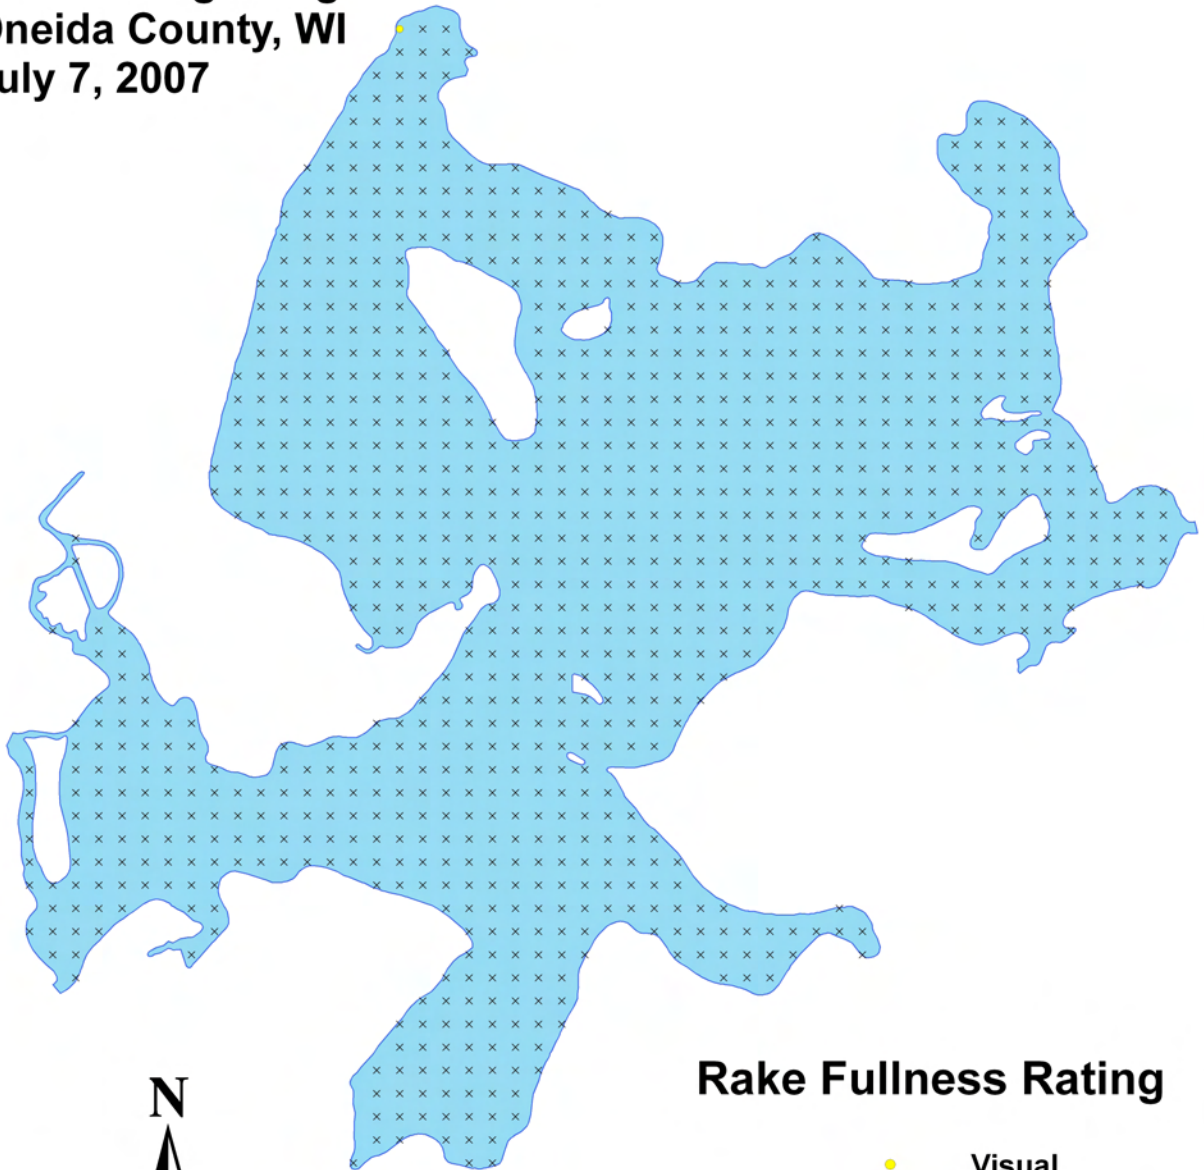

Spiny-spored quillwort (*Isoetes echinospora*)

Aquatic Macrophyte Distribution

Lake Kawaguesaga

Oneida County, WI

July 7, 2007

Rake Fullness Rating

- Visual
- 1
- 2
- 3
- × None Found

0 0.2 0.4 0.8
Miles

Brown-fruited rush
(*Juncus pelocarpus*)
Aquatic Macrophyte Distribution
Lake Kawaguesaga
Oneida County, WI
July 7, 2007

Rake Fullness Rating

- Visual
- 1
- 2
- 3
- × None Found

Small duckweed
(*Lemna minor*)
Aquatic Macrophyte Distribution
Lake Kawaguesaga
Oneida County, WI
July 7, 2007

Rake Fullness Rating

- Visual
- 1
- 2
- 3
- × None Found

Purple loosestrife
(*Lythrum salicaria*)
Aquatic Macrophyte Distribution
Lake Kawaguesaga
Oneida County, WI
July 7, 2007

Rake Fullness Rating

- Visual
- 1
- 2
- 3
- × None Found