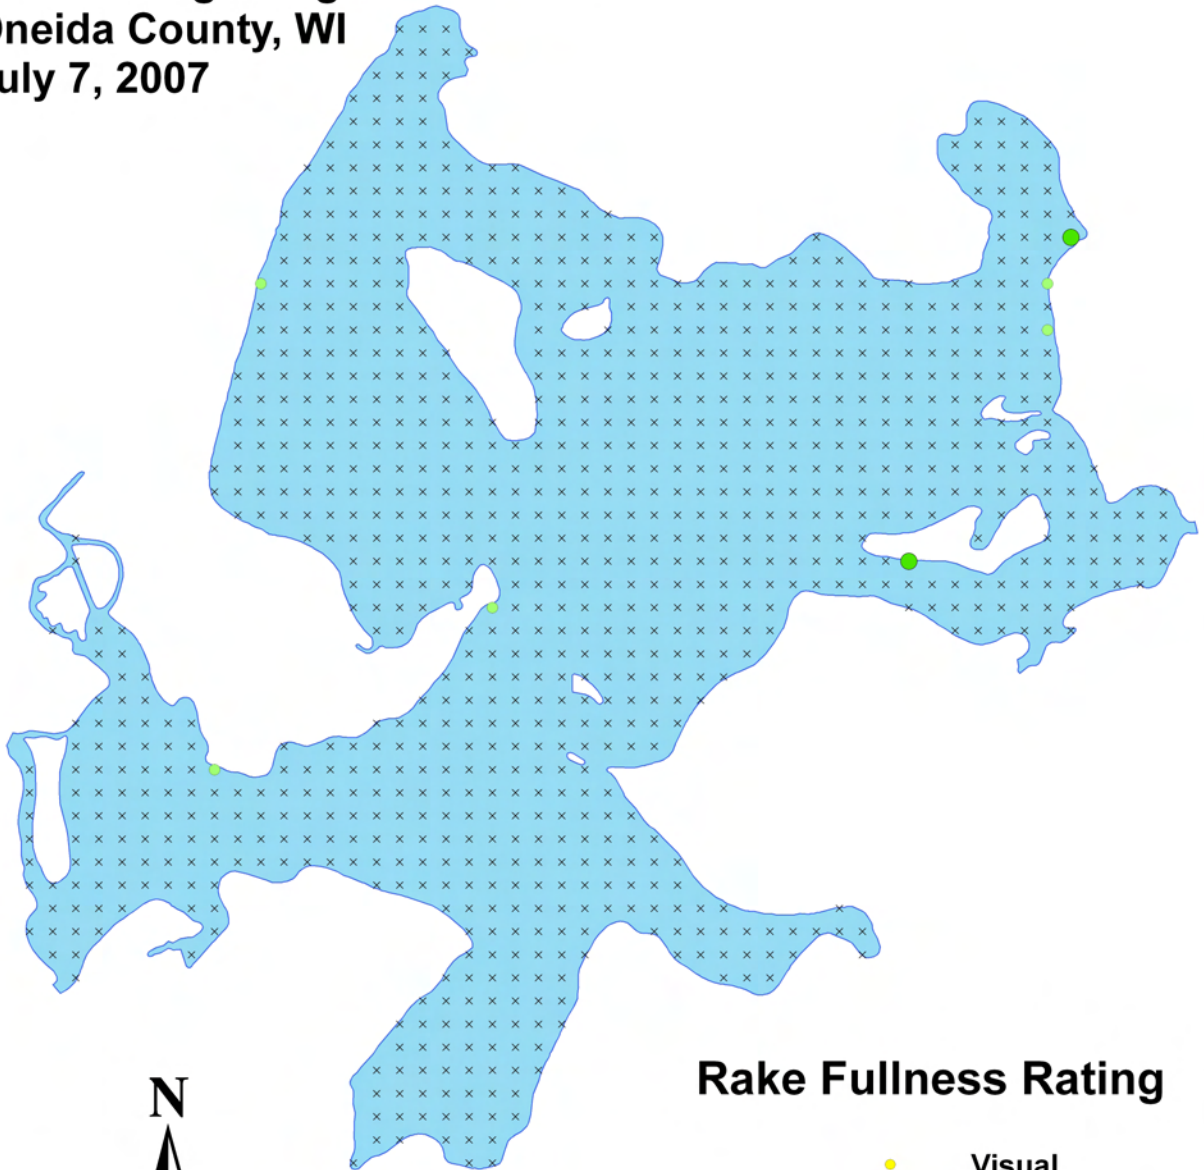

Aquatic Macrophyte Distribution

Lake Kawaguesaga

Oneida County, WI

July 7, 2007

Rake Fullness Rating

- Visual
- 1
- 2
- 3
- × None Found

Swamp loosestrife
(*Decodon verticillatus*)
Aquatic Macrophyte Distribution
Lake Kawaguesaga
Oneida County, WI
July 7, 2007

Rake Fullness Rating

- Visual
- 1
- 2
- 3
- × None Found

Three-way sedge (*Dulichium arundinaceum*)

Aquatic Macrophyte Distribution

Lake Kawaguesaga

Oneida County, WI

July 7, 2007

Rake Fullness Rating

- Visual
- 1
- 2
- 3
- × None Found

Needle spikerush
(*Eleocharis acicularis*)
Aquatic Macrophyte Distribution
Lake Kawaguesaga
Oneida County, WI
July 7, 2007

Rake Fullness Rating

- Visual
- 1
- 2
- 3
- × None Found

**Creeping spikerush
(*Eleocharis palustris*)
Aquatic Macrophyte Distribution
Lake Kawaguesaga
Oneida County, WI
July 7, 2007**

Rake Fullness Rating

- Visual
- 1
- 2
- 3
- × None Found

Common waterweed
(*Elodea canadensis*)
Aquatic Macrophyte Distribution
Lake Kawaguesaga
Oneida County, WI
July 7, 2007