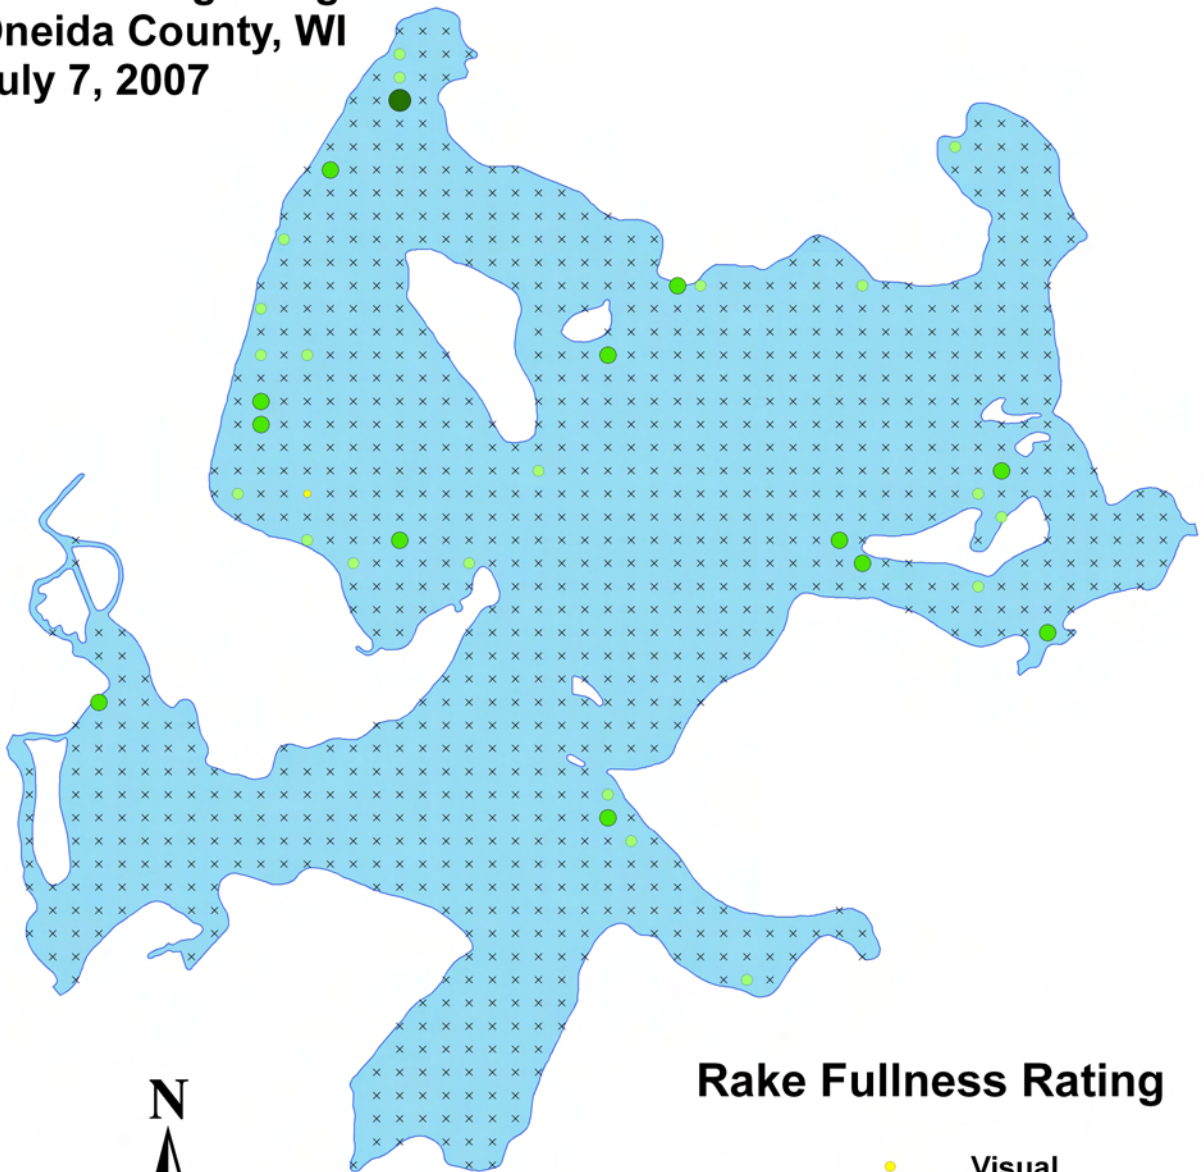

White-stem pondweed (*Potamogeton praelongis*)

Aquatic Macrophyte Distribution

Lake Kawaguesaga

Oneida County, WI

July 7, 2007

Rake Fullness Rating

- Visual
- 1
- 2
- 3
- × None Found