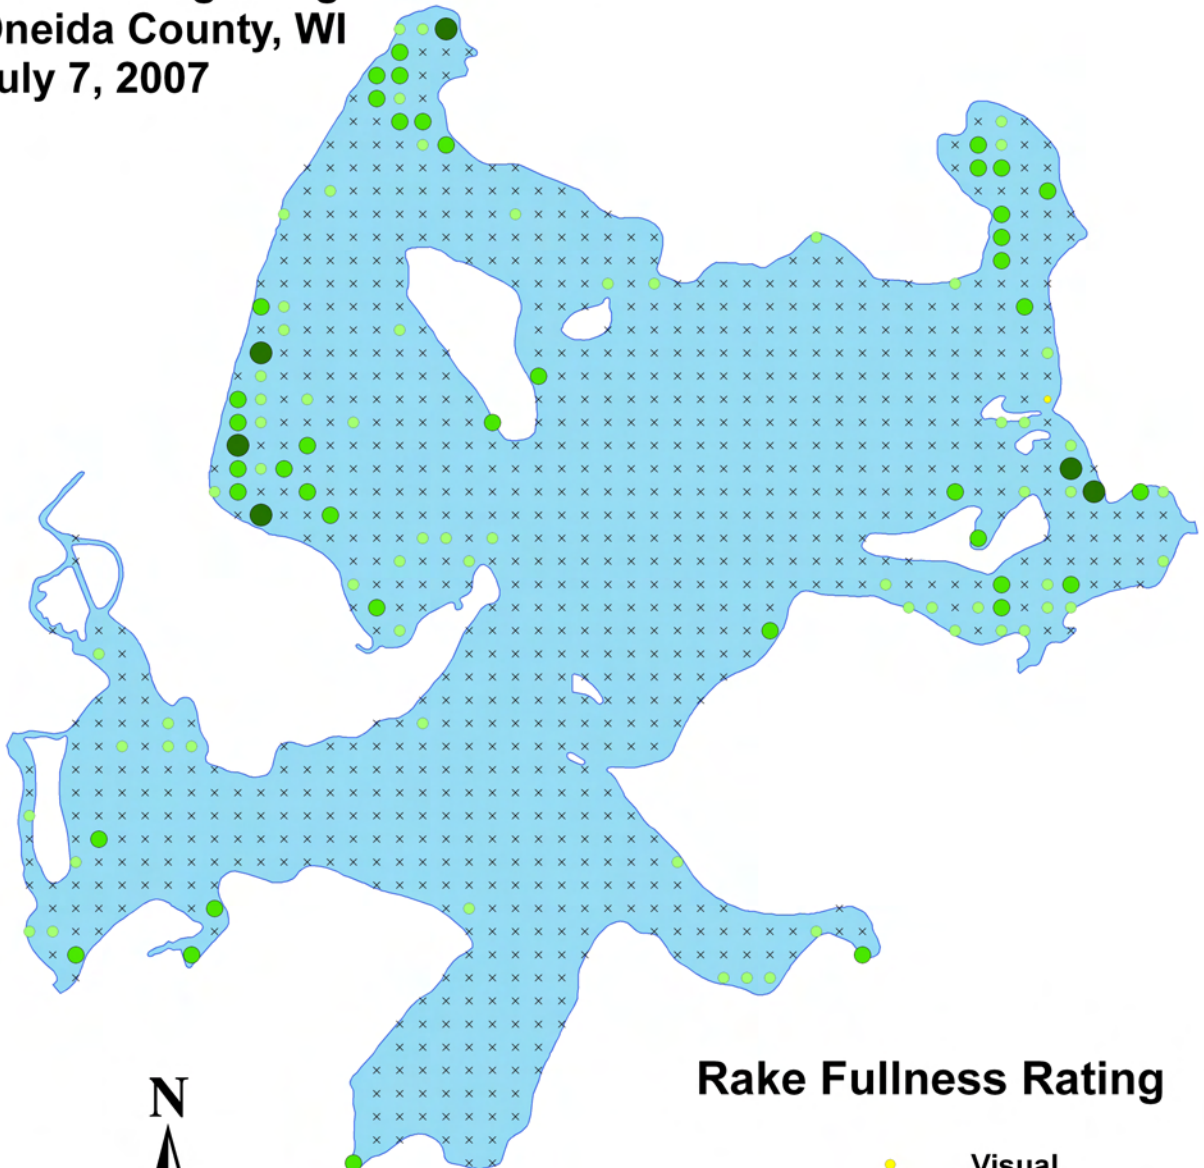

Aquatic Macrophyte Distribution

Lake Kawaguesaga

Oneida County, WI

July 7, 2007

Rake Fullness Rating

- Visual
- 1
- 2
- 3
- × None Found

Swamp loosestrife
(*Decodon verticillatus*)
Aquatic Macrophyte Distribution
Lake Kawaguesaga
Oneida County, WI
July 7, 2007

- Visual
- 1
- 2
- 3
- × None Found

Needle spikerush
(*Eleocharis acicularis*)
Aquatic Macrophyte Distribution
Lake Kawaguesaga
Oneida County, WI
July 7, 2007

Rake Fullness Rating

- Visual
- 1
- 2
- 3
- × None Found

**Creeping spikerush
(*Eleocharis palustris*)
Aquatic Macrophyte Distribution
Lake Kawaguesaga
Oneida County, WI
July 7, 2007**

Rake Fullness Rating

- Visual
- 1
- 2
- 3
- × None Found

Common waterweed
(*Elodea canadensis*)
Aquatic Macrophyte Distribution
Lake Kawaguesaga
Oneida County, WI
July 7, 2007

Spiny-spored quillwort (*Isoetes echinospora*)

Aquatic Macrophyte Distribution

Lake Kawaguesaga

Oneida County, WI

July 7, 2007

Rake Fullness Rating

- Visual
- 1
- 2
- 3
- × None Found

0 0.2 0.4 0.8
Miles