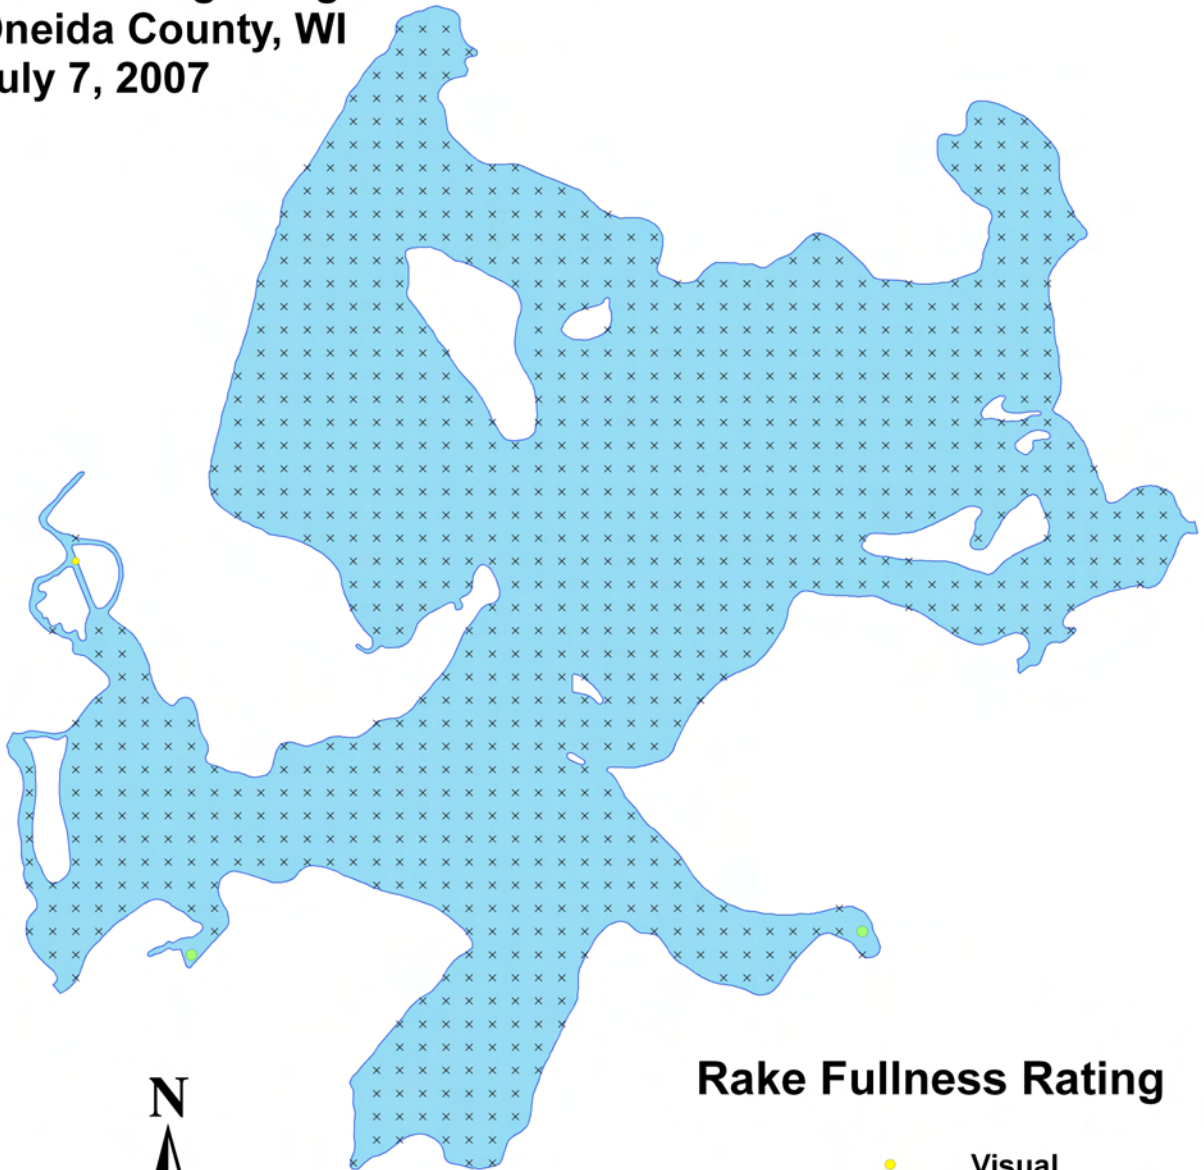

- Visual
- 1
- 2
- 3
- × None Found

Needle spikerush
(*Eleocharis acicularis*)
Aquatic Macrophyte Distribution
Lake Kawaguesaga
Oneida County, WI
July 7, 2007

Rake Fullness Rating

- Visual
- 1
- 2
- 3
- × None Found

- Visual
- 1
- 2
- 3
- × None Found

Arum-leaved arrowhead (*Sagittaria cuneata*)

Aquatic Macrophyte Distribution

Lake Kawaguesaga

Oneida County, WI

July 7, 2007

Rake Fullness Rating

- Visual
- 1
- 2
- 3
- × None Found