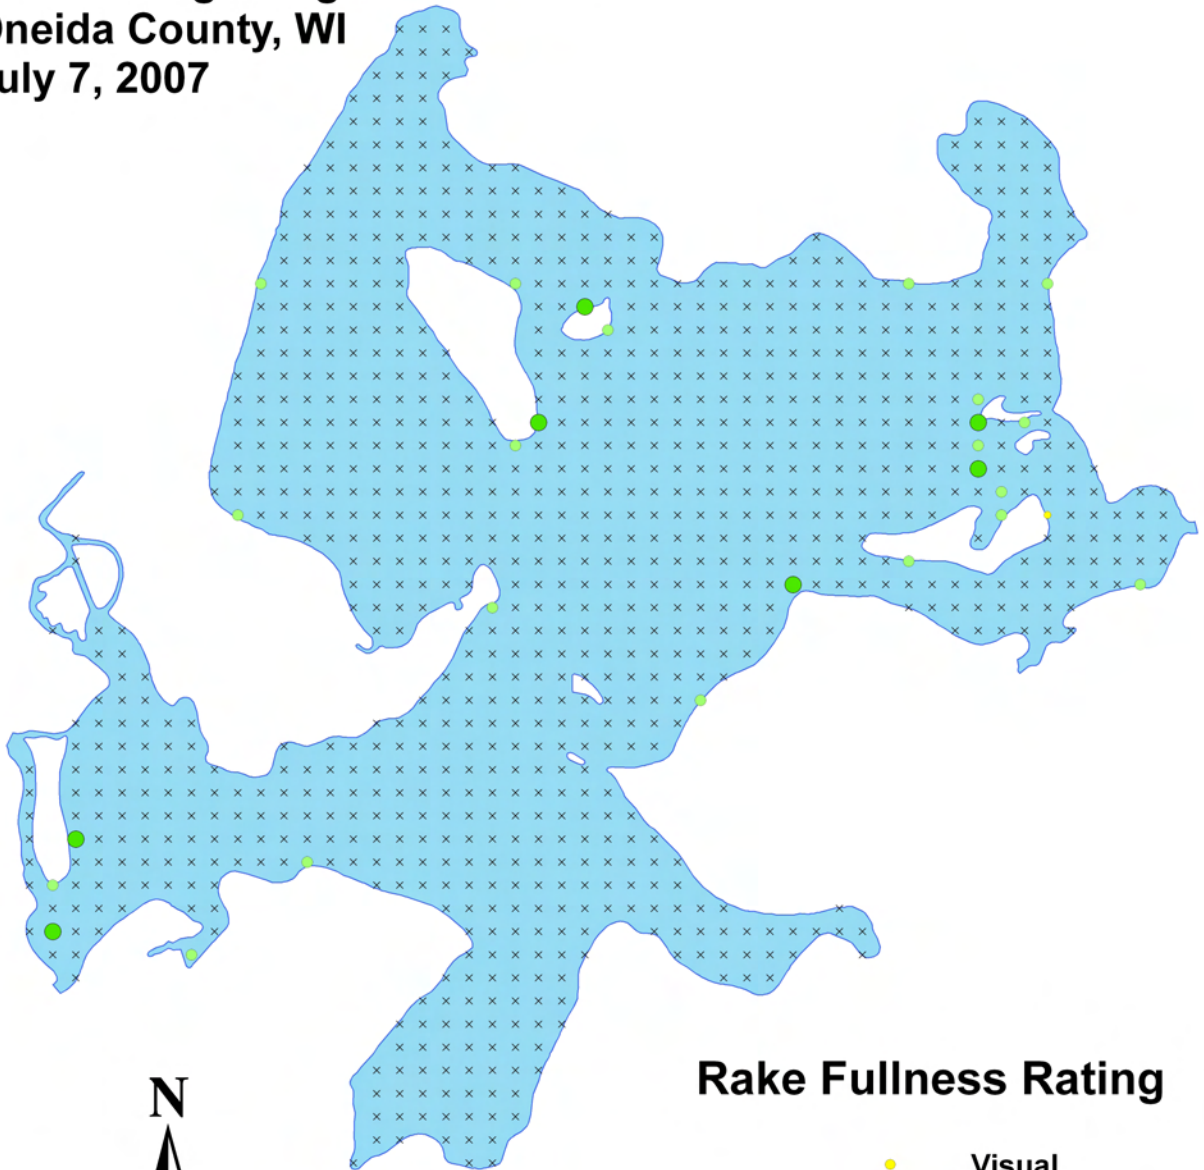

Coontail (*Ceratophyllum demersum*)

Aquatic Macrophyte Distribution

Lake Kawaguesaga

Oneida County, WI

July 7, 2007

Rake Fullness Rating

- Visual
- 1
- 2
- 3
- × None Found

Muskgrass (*Chara* sp.)

Aquatic Macrophyte Distribution

Lake Kawaguesaga

Oneida County, WI

July 7, 2007

Rake Fullness Rating

- Visual
- 1
- 2
- 3
- × None Found

Swamp loosestrife
(*Decodon verticillatus*)
Aquatic Macrophyte Distribution
Lake Kawaguesaga
Oneida County, WI
July 7, 2007

Rake Fullness Rating

- Visual
- 1
- 2
- 3
- × None Found

Three-way sedge (*Dulichium arundinaceum*)

Aquatic Macrophyte Distribution

Lake Kawaguesaga

Oneida County, WI

July 7, 2007

Rake Fullness Rating

- Visual
- 1
- 2
- 3
- × None Found

Needle spikerush
(*Eleocharis acicularis*)
Aquatic Macrophyte Distribution
Lake Kawaguesaga
Oneida County, WI
July 7, 2007

Rake Fullness Rating

- Visual
- 1
- 2
- 3
- × None Found