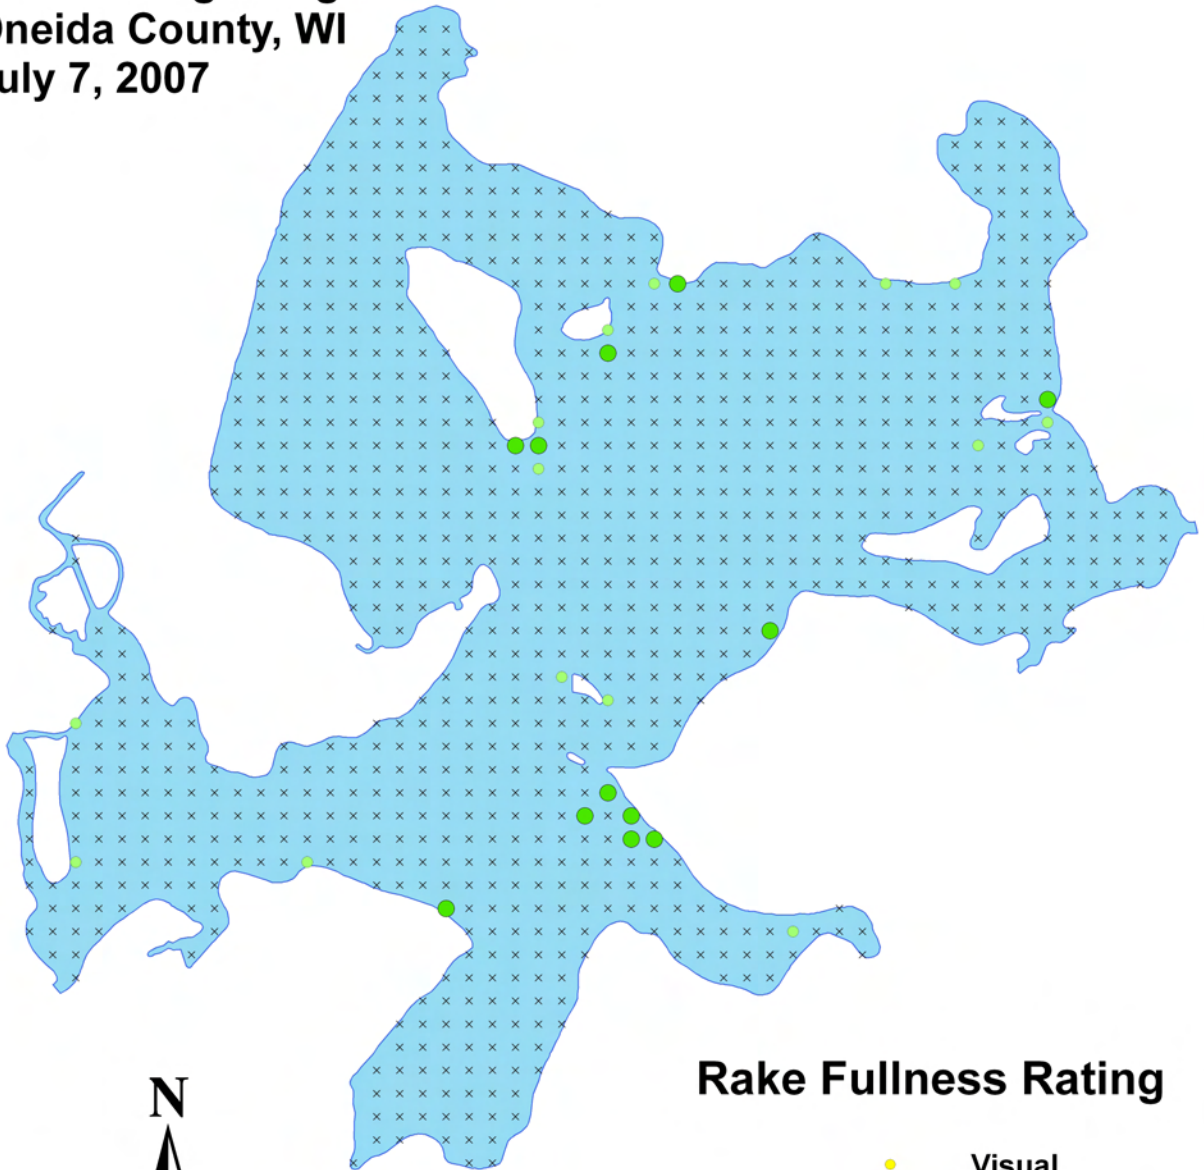

Frie's pondweed
(*Potamogeton friesii*)
Aquatic Macrophyte Distribution
Lake Kawaguesaga
Oneida County, WI
July 7, 2007

Rake Fullness Rating

- Visual
- 1
- 2
- 3
- × None Found