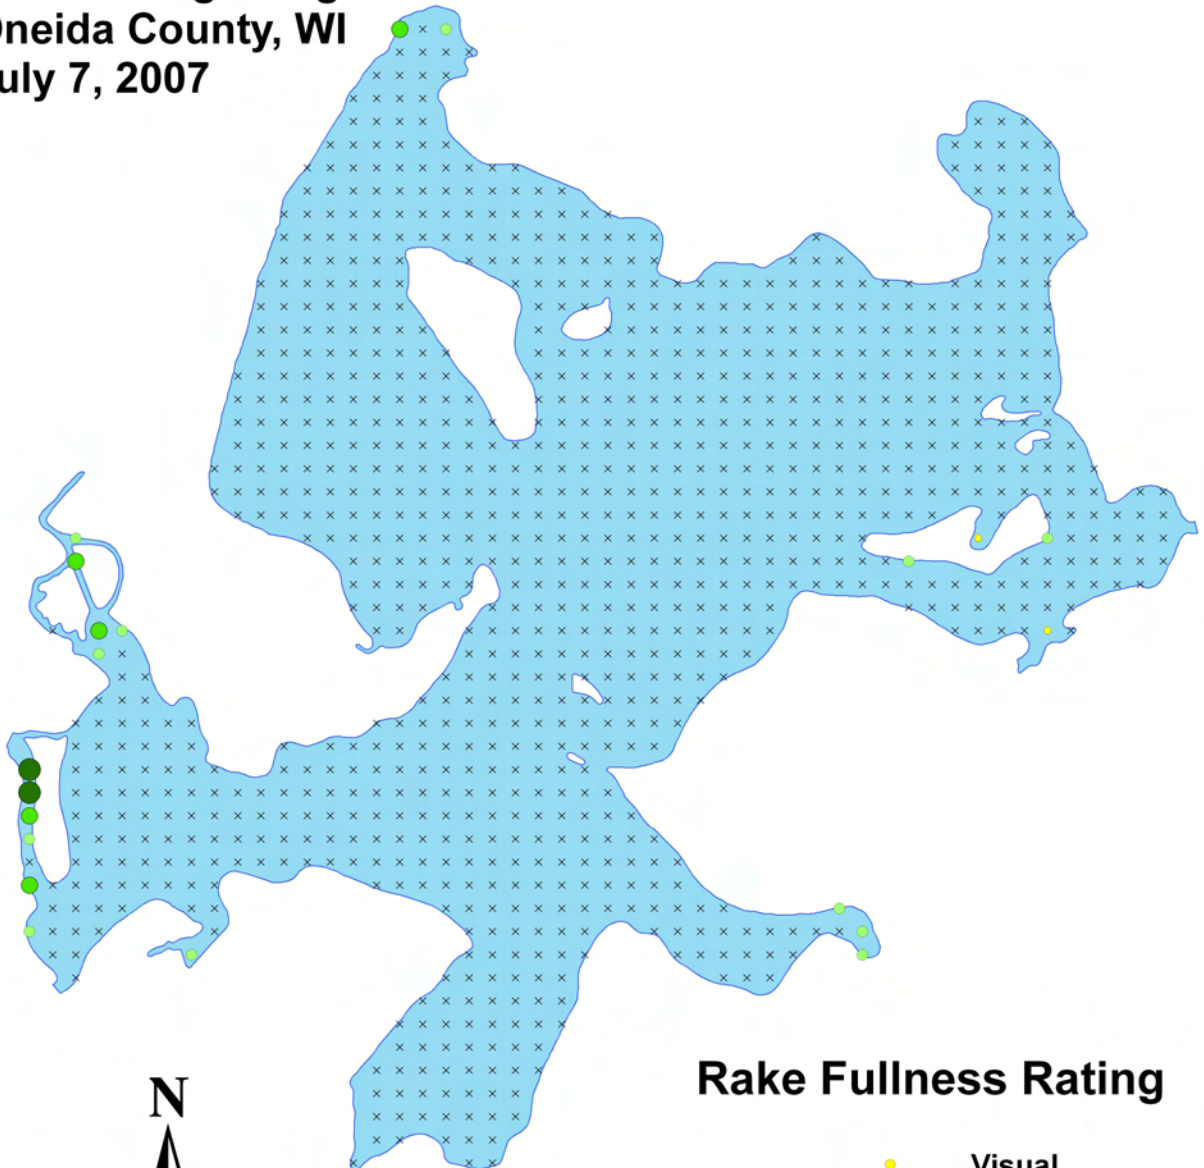

Nitella
(*Nitella* sp.)
Aquatic Macrophyte Distribution
Lake Kawaguesaga
Oneida County, WI
July 7, 2007

Rake Fullness Rating

- Visual
- 1
- 2
- 3
- × None Found

**Spatterdock
(*Nuphar variegata*)
Aquatic Macrophyte Distribution
Lake Kawaguesaga
Oneida County, WI
July 7, 2007**

Rake Fullness Rating

- Visual
- 1
- 2
- 3
- × None Found

White water lily
(*Nymphaea odorata*)
Aquatic Macrophyte Distribution
Lake Kawaguesaga
Oneida County, WI
July 7, 2007

Rake Fullness Rating

- Visual
- 1
- 2
- 3
- × None Found