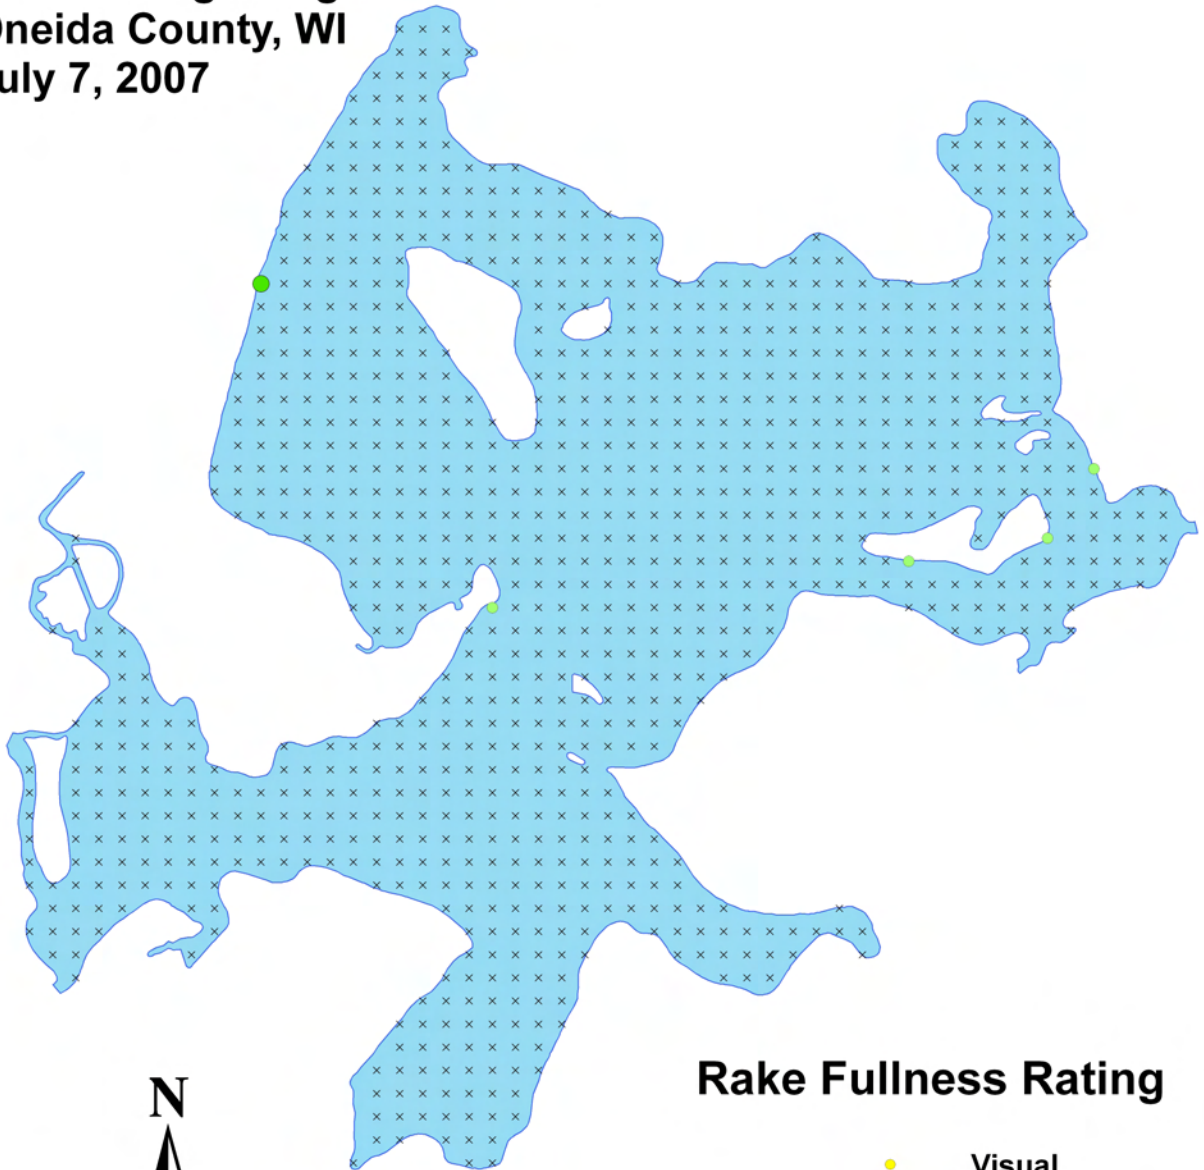

Aquatic Macrophyte Distribution

Lake Kawaguesaga

Oneida County, WI

July 7, 2007

Rake Fullness Rating

- Visual
- 1
- 2
- 3
- × None Found

Swamp loosestrife
(*Decodon verticillatus*)
Aquatic Macrophyte Distribution
Lake Kawaguesaga
Oneida County, WI
July 7, 2007

**Creeping spikerush
(*Eleocharis palustris*)
Aquatic Macrophyte Distribution
Lake Kawaguesaga
Oneida County, WI
July 7, 2007**

Rake Fullness Rating

- Visual
- 1
- 2
- 3
- × None Found

Common waterweed
(*Elodea canadensis*)
Aquatic Macrophyte Distribution
Lake Kawaguesaga
Oneida County, WI
July 7, 2007

Rake Fullness Rating

- Visual
- 1
- 2
- 3
- × None Found

**Water star-grass
(*Heteranthera dubia*)
Aquatic Macrophyte Distribution
Lake Kawaguesaga
Oneida County, WI
July 7, 2007**

Rake Fullness Rating

- Visual
- 1
- 2
- 3
- × None Found

Spiny-spored quillwort (*Isoetes echinospora*)

Aquatic Macrophyte Distribution

Lake Kawaguesaga

Oneida County, WI

July 7, 2007

Rake Fullness Rating

- Visual
- 1
- 2
- 3
- × None Found

0 0.2 0.4 0.8
Miles