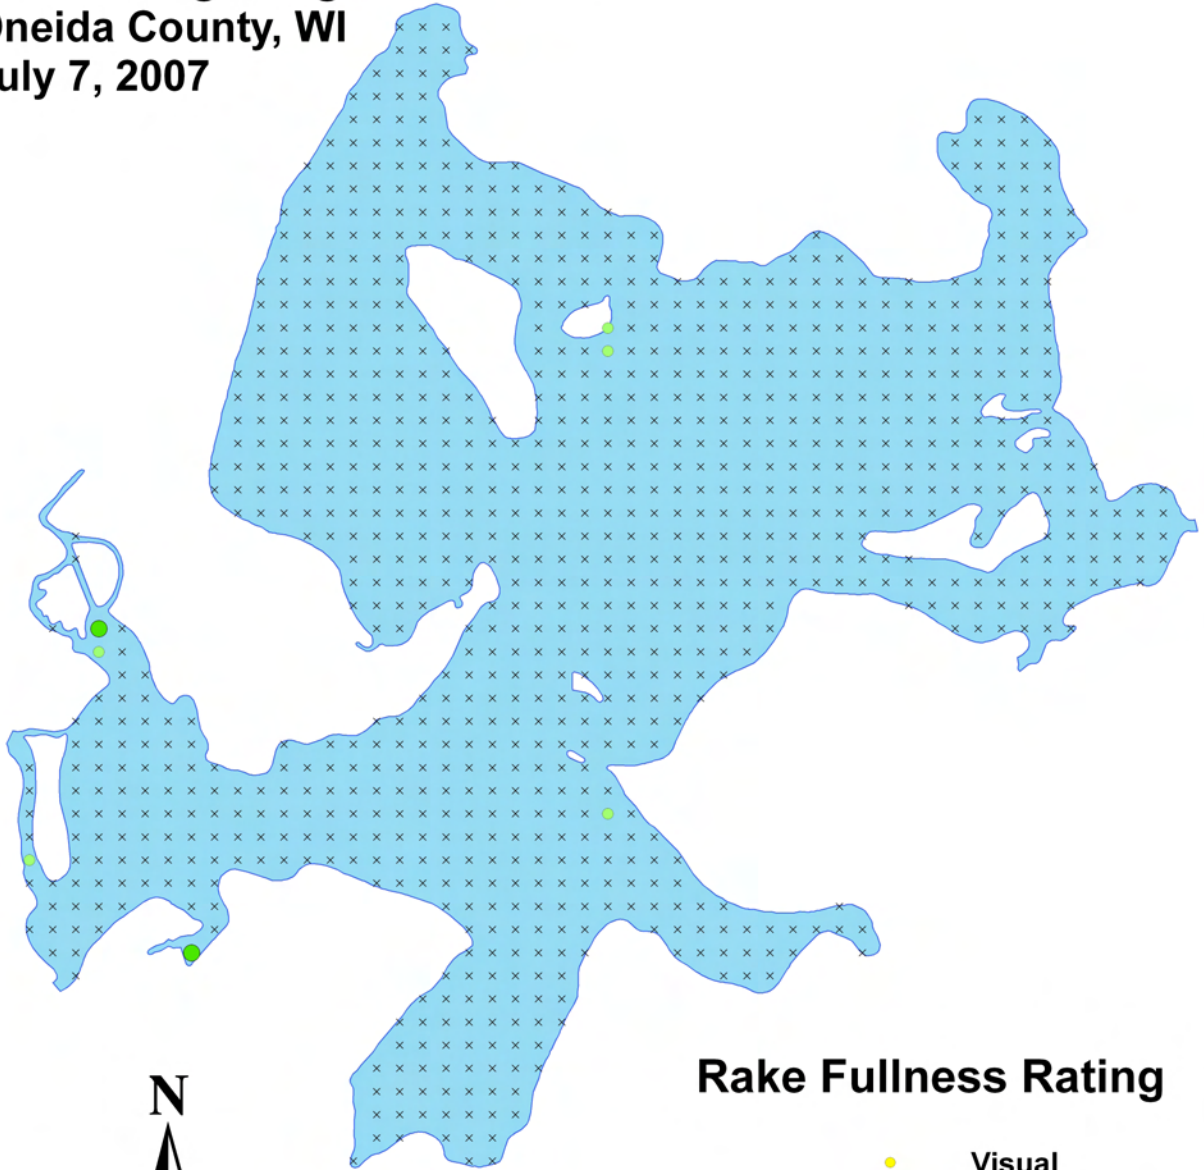

Pickerelweed
(*Pontederia cordata*)
Aquatic Macrophyte Distribution
Lake Kawaguesaga
Oneida County, WI
July 7, 2007

Rake Fullness Rating

- Visual
- 1
- 2
- 3
- × None Found

Alpine pondweed
(*Potamogeton alpinus*)
Aquatic Macrophyte Distribution
Lake Kawaguesaga
Oneida County, WI
July 7, 2007

Rake Fullness Rating

- Visual
- 1
- 2
- 3
- × None Found

Large-leaf pondweed (*Potamogeton amplifolius*)

Aquatic Macrophyte Distribution

Lake Kawaguesaga

Oneida County, WI

July 7, 2007

Rake Fullness Rating