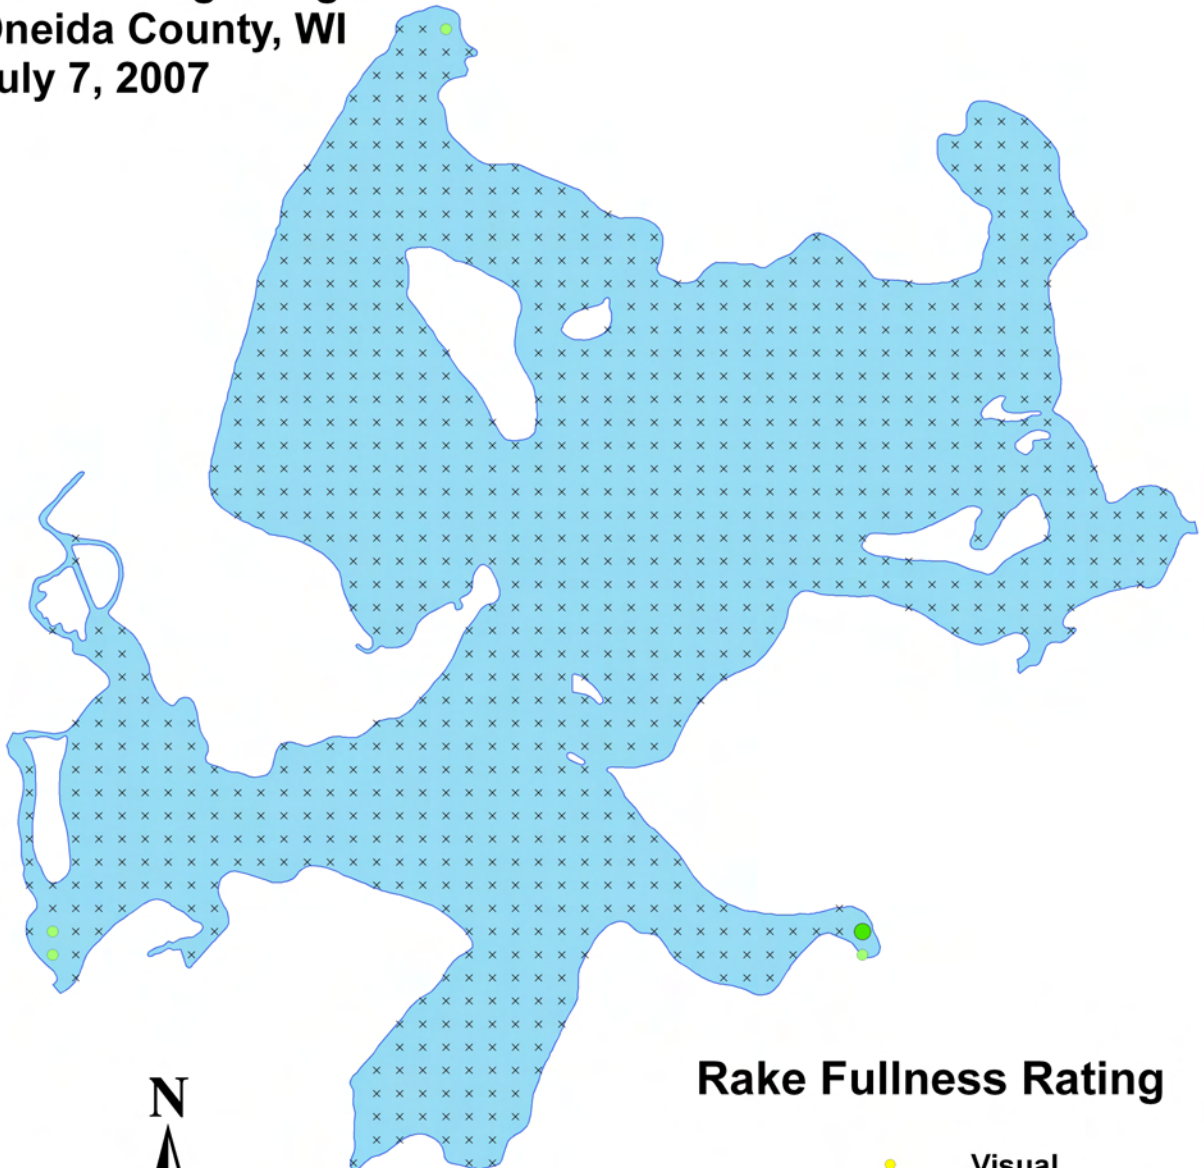

**Floating-leaf pondweed
(*Potamogeton natans*)
Aquatic Macrophyte Distribution
Lake Kawaguesaga
Oneida County, WI
July 7, 2007**

Rake Fullness Rating

- Visual
- 1
- 2
- 3
- × None Found