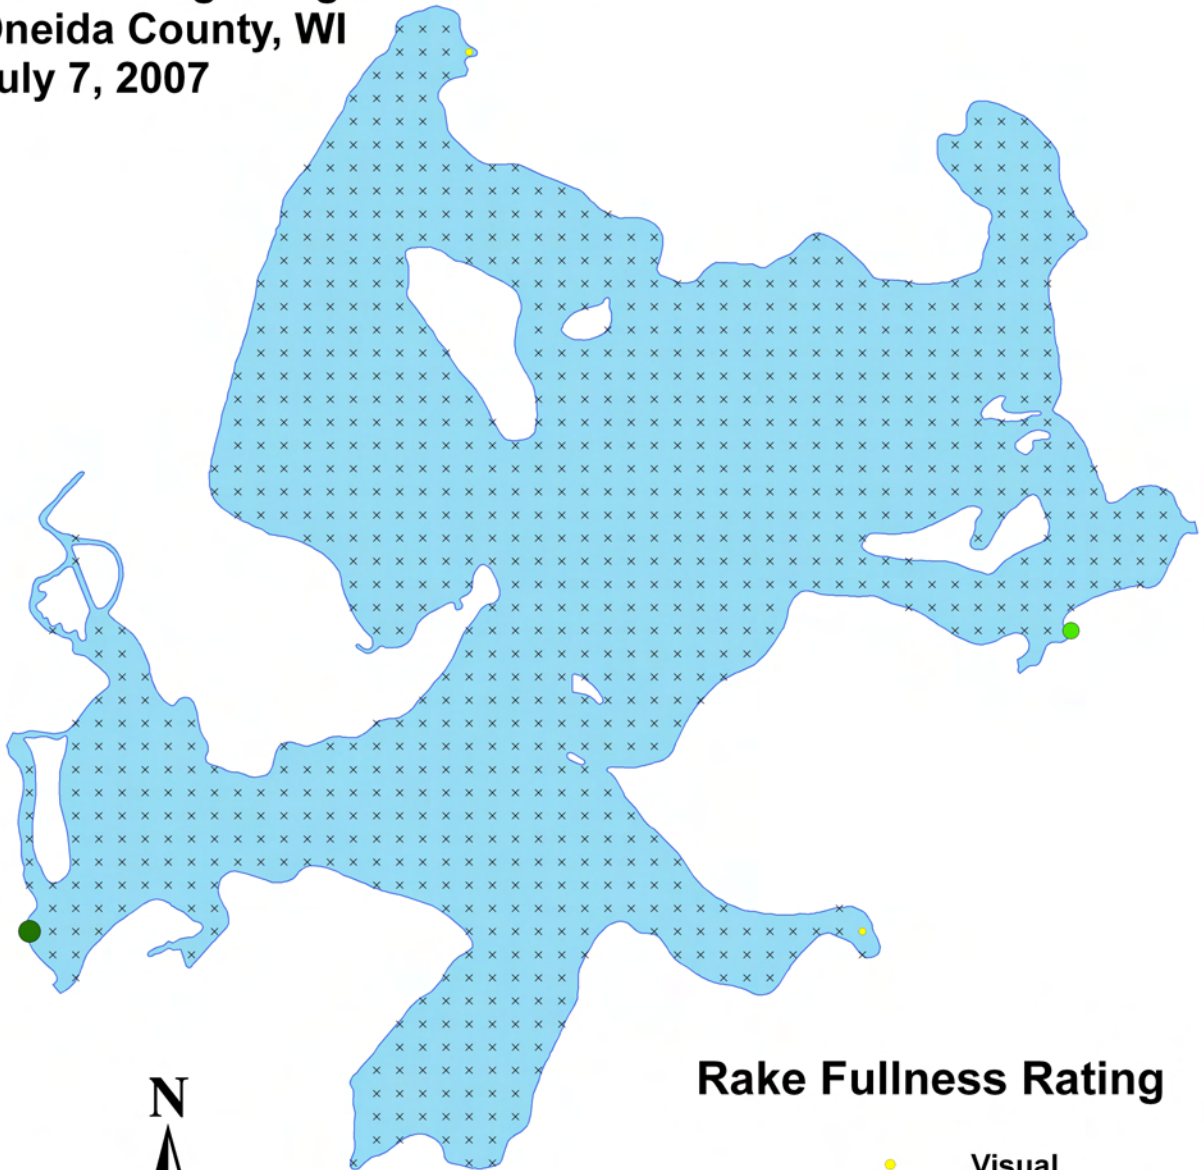

Rake Fullness Rating

- Visual
- 1
- 2
- 3
- × None Found

White water lily
(*Nymphaea odorata*)
Aquatic Macrophyte Distribution
Lake Kawaguesaga
Oneida County, WI
July 7, 2007

Rake Fullness Rating

- Visual
- 1
- 2
- 3
- × None Found

Pickerelweed
(*Pontederia cordata*)
Aquatic Macrophyte Distribution
Lake Kawaguesaga
Oneida County, WI
July 7, 2007

Rake Fullness Rating

- Visual
- 1
- 2
- 3
- × None Found

Alpine pondweed
(*Potamogeton alpinus*)
Aquatic Macrophyte Distribution
Lake Kawaguesaga
Oneida County, WI
July 7, 2007