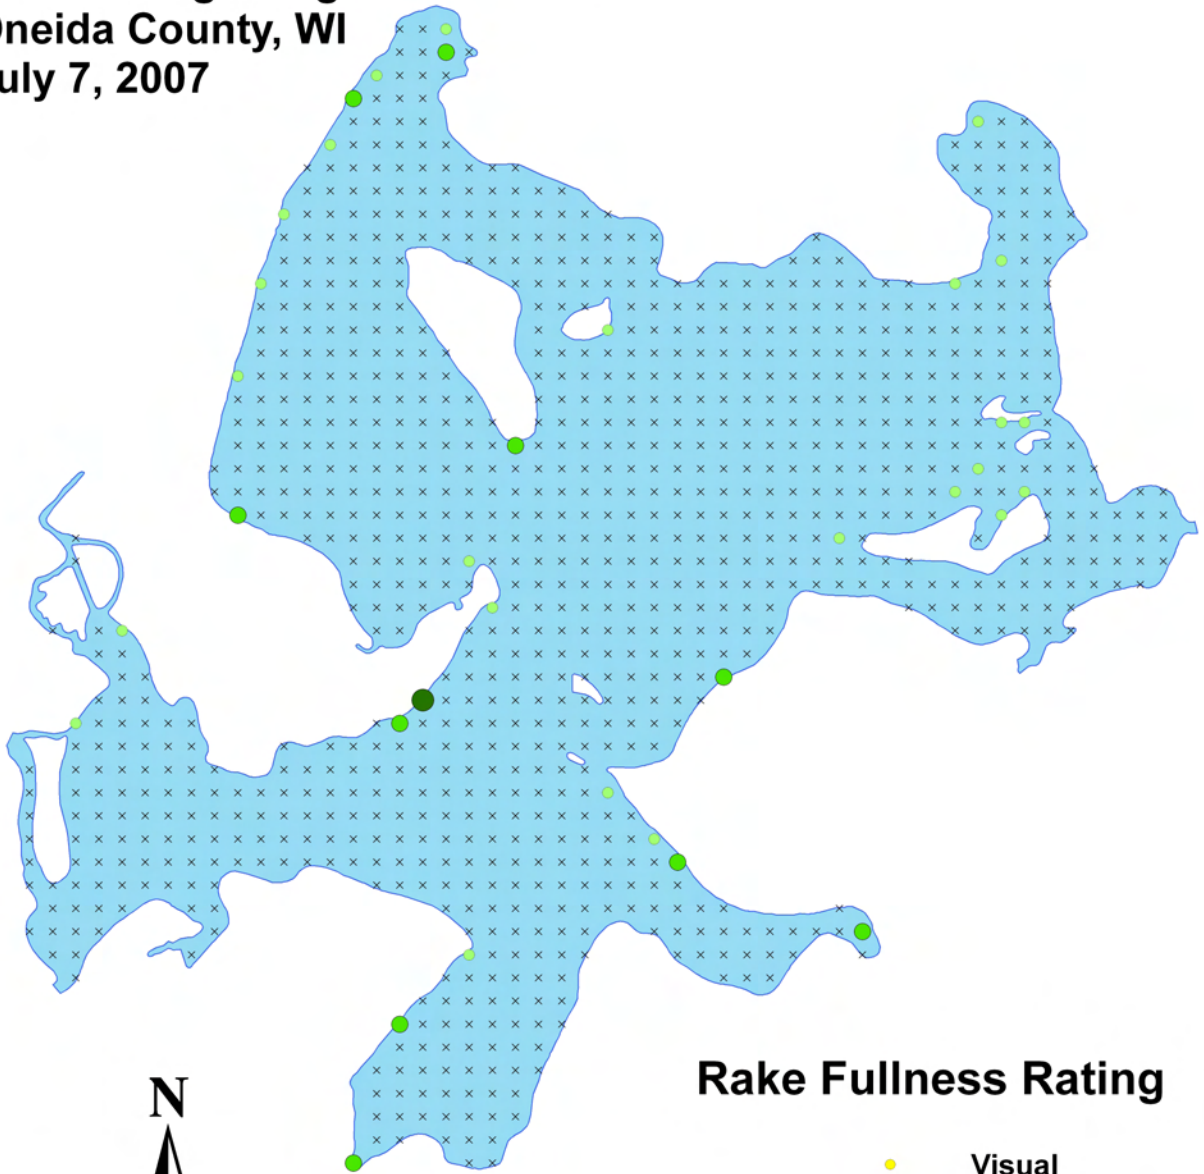

Stiff water crowfoot
(*Ranunculus aquatilis*)
Aquatic Macrophyte Distribution
Lake Kawaguesaga
Oneida County, WI
July 7, 2007

Rake Fullness Rating

- Visual
- 1
- 2
- 3
- × None Found