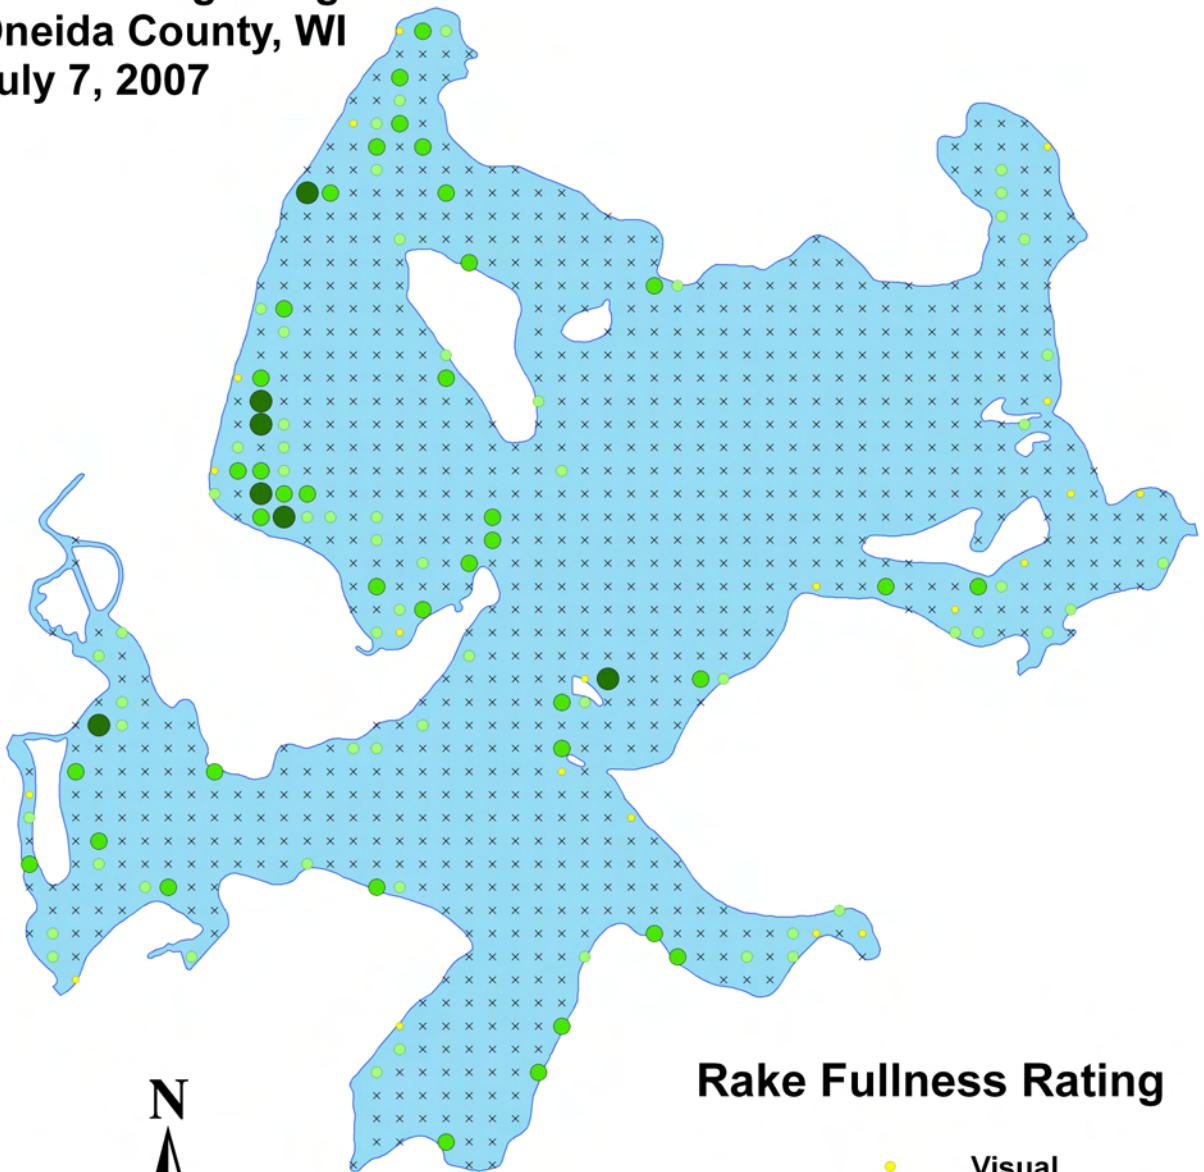

Aquatic Macrophyte Distribution

Lake Kawaguesaga

Oneida County, WI

July 7, 2007

Rake Fullness Rating

- Visual
- 1
- 2
- 3
- × None Found

Swamp loosestrife
(*Decodon verticillatus*)
Aquatic Macrophyte Distribution
Lake Kawaguesaga
Oneida County, WI
July 7, 2007

Water marigold
(*Megalodonta beckii*)
Aquatic Macrophyte Distribution
Lake Kawaguesaga
Oneida County, WI
July 7, 2007

Rake Fullness Rating

- Visual
- 1
- 2
- 3
- × None Found

Aquatic Moss

Aquatic Macrophyte Distribution
Lake Kawaguesaga
Oneida County, WI
July 7, 2007

Rake Fullness Rating

- Visual
- 1
- 2
- 3
- × None Found

Northern water milfoil (*Myriophyllum sibiricum*)

Aquatic Macrophyte Distribution

Lake Kawaguesaga

Oneida County, WI

July 7, 2007

Rake Fullness Rating

- Visual
- 1
- 2
- 3
- × None Found

0 0.2 0.4 0.8 Miles

Eurasian water-milfoil (*Myriophyllum spicatum*)

Aquatic Macrophyte Distribution

Lake Kawaguesaga

Oneida County, WI

July 7, 2007

0 0.2 0.4 0.8
Miles