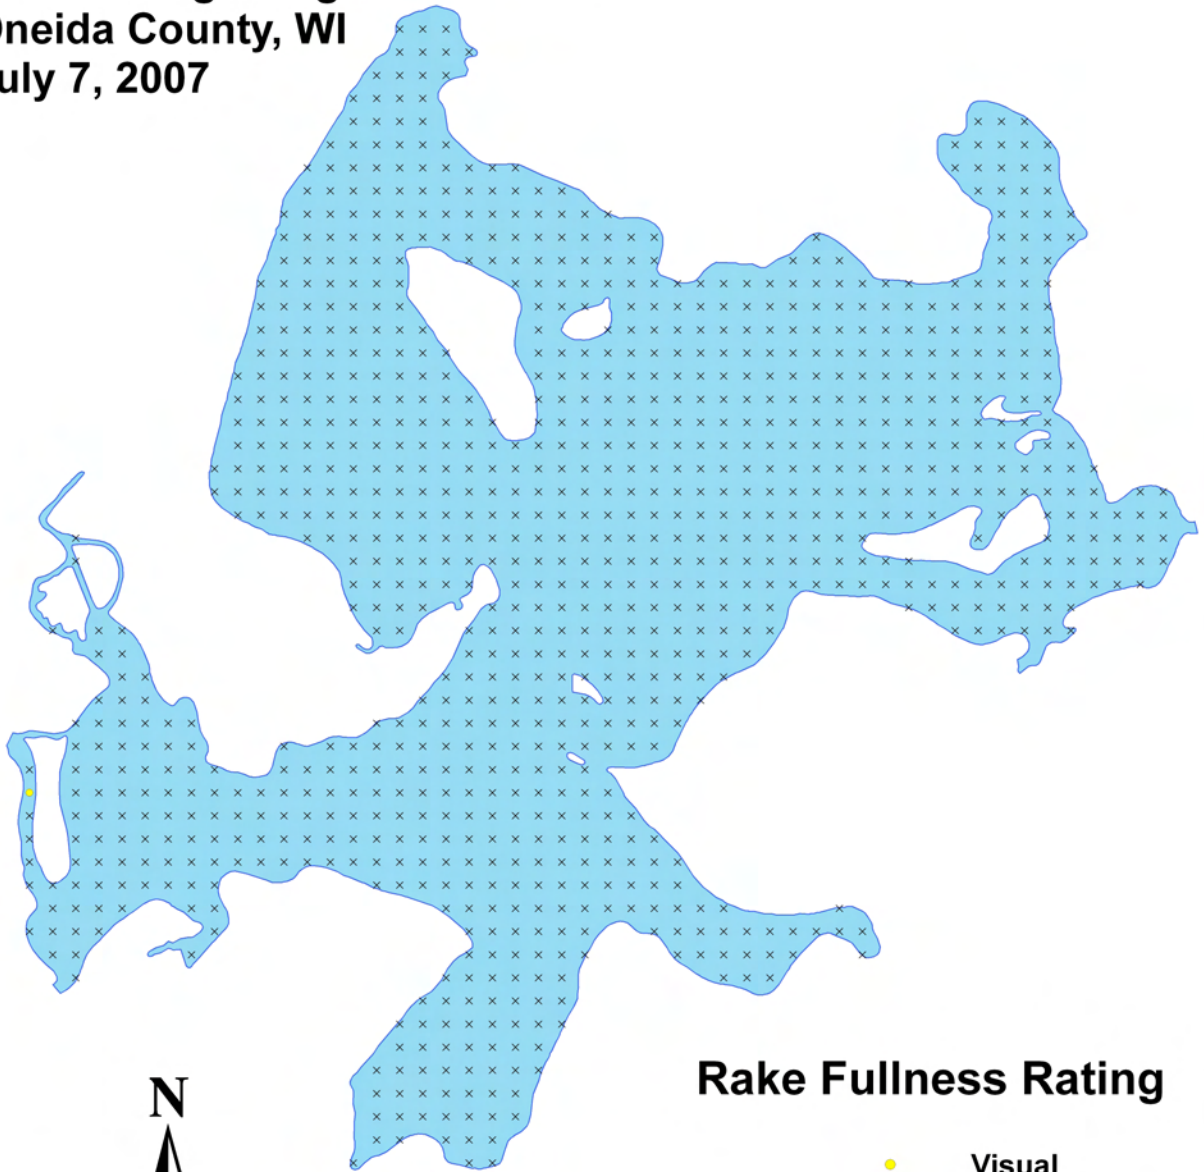

Aquatic Macrophyte Distribution

Lake Kawaguesaga

Oneida County, WI

July 7, 2007

Rake Fullness Rating

- Visual
- 1
- 2
- 3
- × None Found

Swamp loosestrife
(*Decodon verticillatus*)
Aquatic Macrophyte Distribution
Lake Kawaguesaga
Oneida County, WI
July 7, 2007

Rake Fullness Rating

- Visual
- 1
- 2
- 3
- × None Found

Three-way sedge (*Dulichium arundinaceum*)

Aquatic Macrophyte Distribution

Lake Kawaguesaga

Oneida County, WI

July 7, 2007

Rake Fullness Rating

- Visual
- 1
- 2
- 3
- × None Found

Needle spikerush
(*Eleocharis acicularis*)
Aquatic Macrophyte Distribution
Lake Kawaguesaga
Oneida County, WI
July 7, 2007

Rake Fullness Rating

- Visual
- 1
- 2
- 3
- × None Found