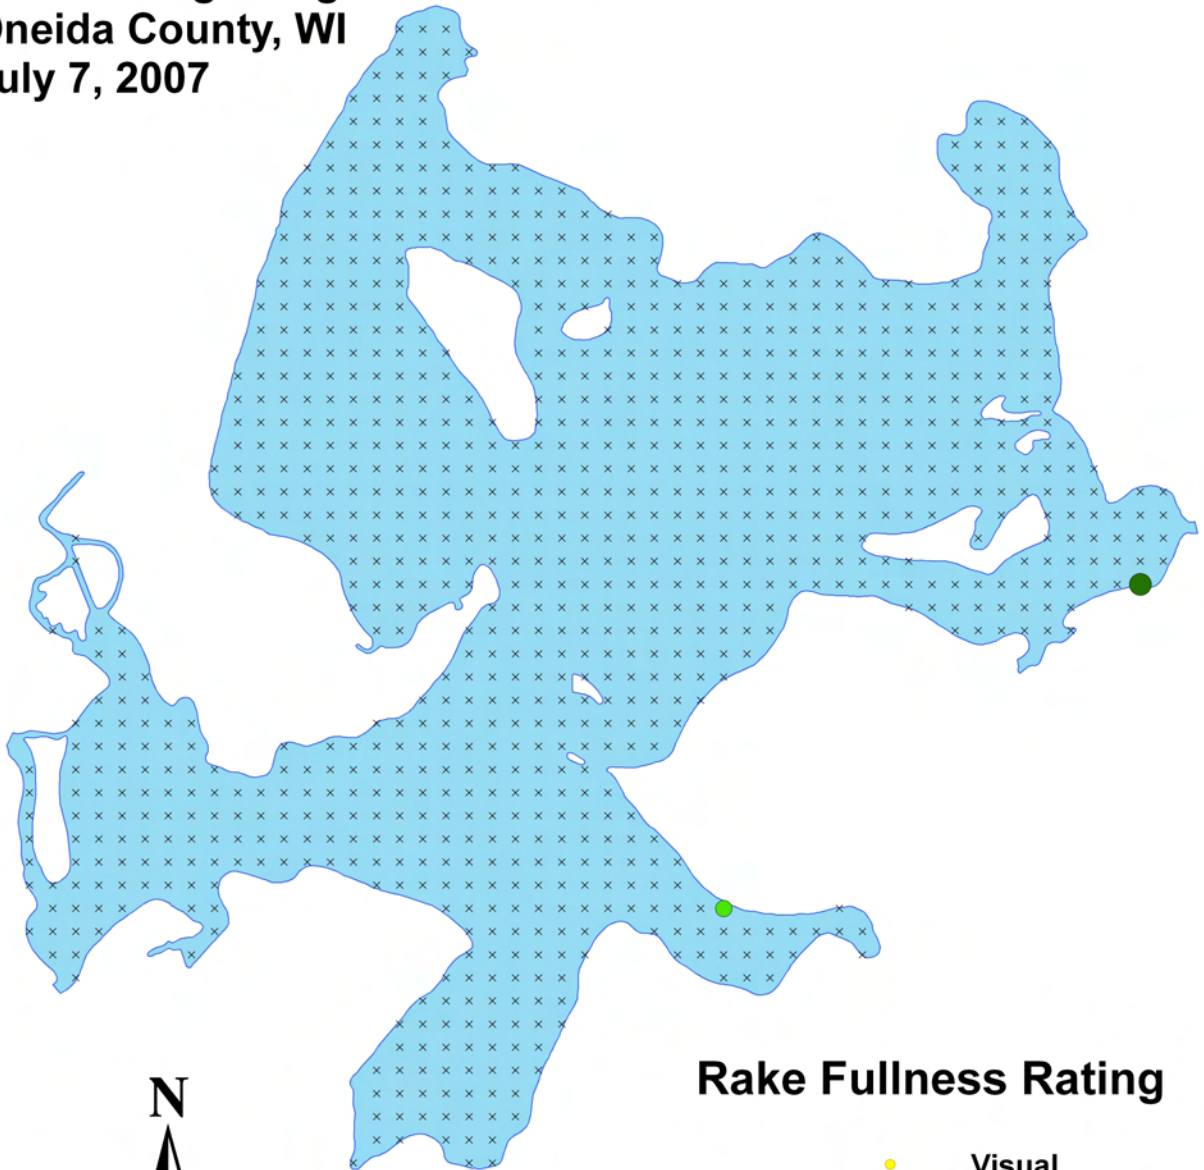

Aquatic Macrophyte Distribution

Lake Kawaguesaga

Oneida County, WI

July 7, 2007

Rake Fullness Rating

- Visual
- 1
- 2
- 3
- × None Found

Swamp loosestrife
(*Decodon verticillatus*)
Aquatic Macrophyte Distribution
Lake Kawaguesaga
Oneida County, WI
July 7, 2007

Rake Fullness Rating

- Visual
- 1
- 2
- 3
- × None Found

**Water star-grass
(*Heteranthera dubia*)
Aquatic Macrophyte Distribution
Lake Kawaguesaga
Oneida County, WI
July 7, 2007**

Rake Fullness Rating

- Visual
- 1
- 2
- 3
- × None Found

Spiny-spored quillwort (*Isoetes echinospora*)

Aquatic Macrophyte Distribution

Lake Kawaguesaga

Oneida County, WI

July 7, 2007

Rake Fullness Rating

- Visual
- 1
- 2
- 3
- × None Found

0 0.2 0.4 0.8
Miles

Brown-fruited rush
(*Juncus pelocarpus*)
Aquatic Macrophyte Distribution
Lake Kawaguesaga
Oneida County, WI
July 7, 2007

Rake Fullness Rating

- Visual
- 1
- 2
- 3
- × None Found

Small duckweed
(*Lemna minor*)
Aquatic Macrophyte Distribution
Lake Kawaguesaga
Oneida County, WI
July 7, 2007