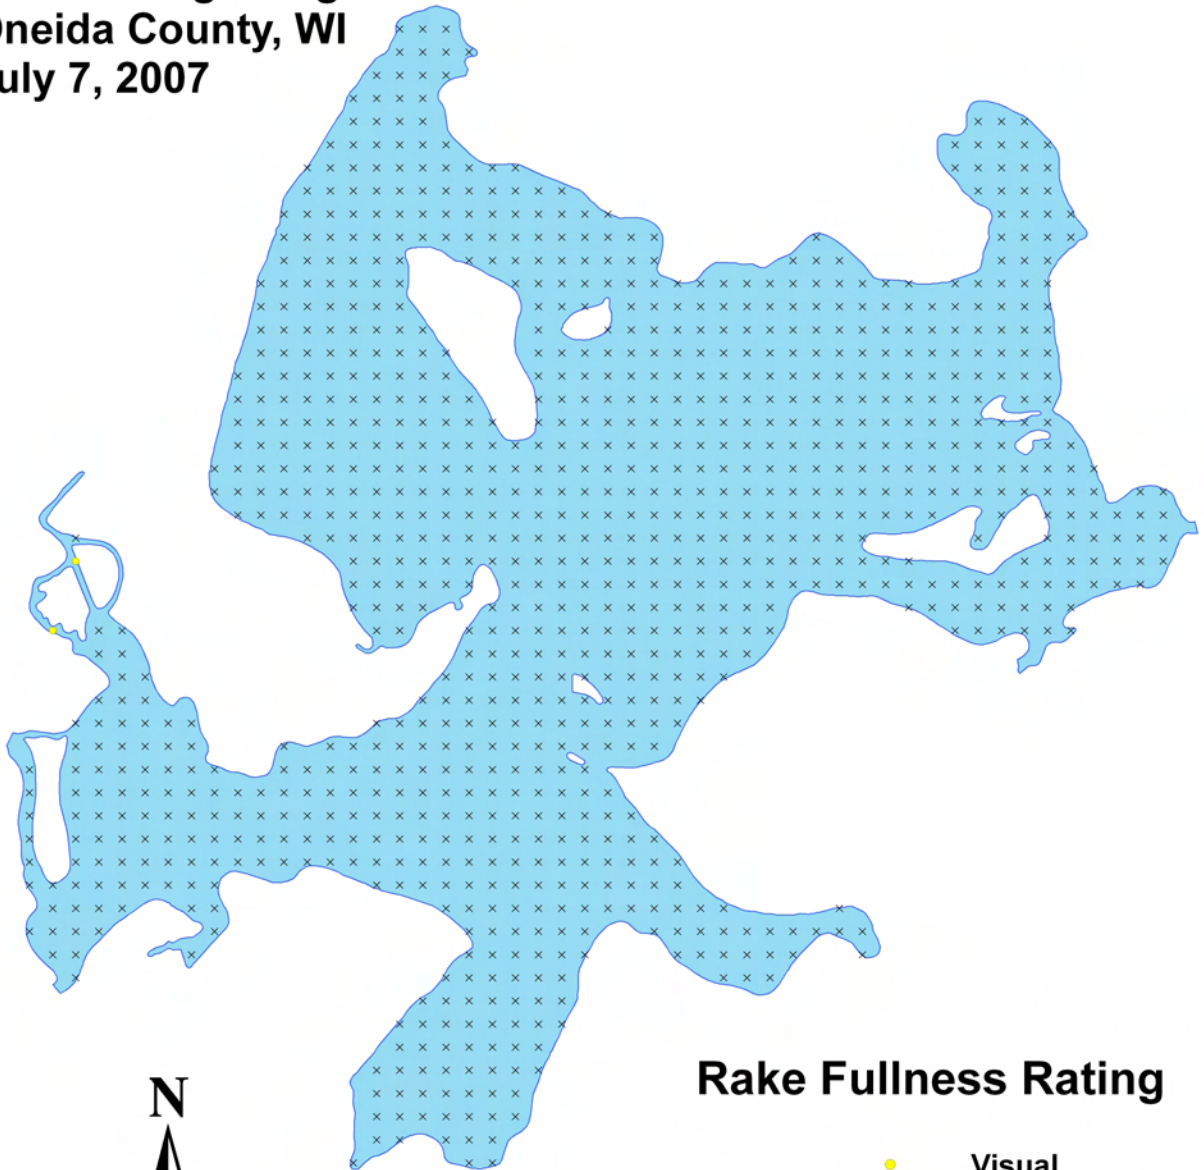

Flat-stem pondweed
(*Potamogeton zosteriformis*)
Aquatic Macrophyte Distribution
Lake Kawaguesaga
Oneida County, WI
July 7, 2007

Rake Fullness Rating

- Visual
- 1
- 2
- 3
- × None Found

Marsh cinquefoil
(*Potentilla palustris*)
Aquatic Macrophyte Distribution
Lake Kawaguesaga
Oneida County, WI
July 7, 2007