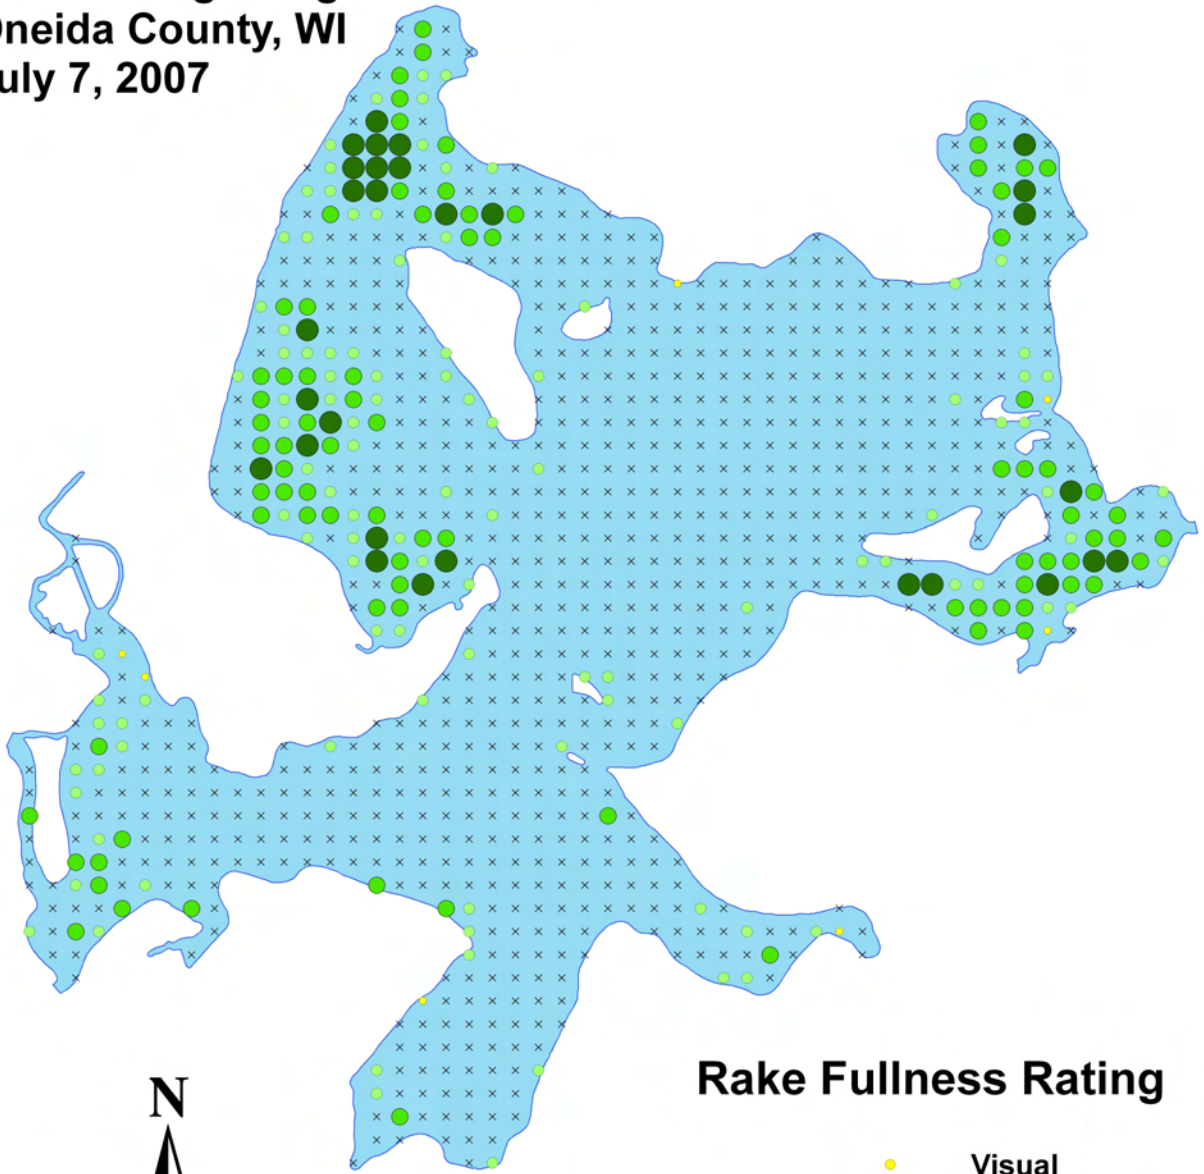

Flat-stem pondweed
(*Potamogeton zosteriformis*)
Aquatic Macrophyte Distribution
Lake Kawaguesaga
Oneida County, WI
July 7, 2007

Rake Fullness Rating

- Visual
- 1
- 2
- 3
- × None Found