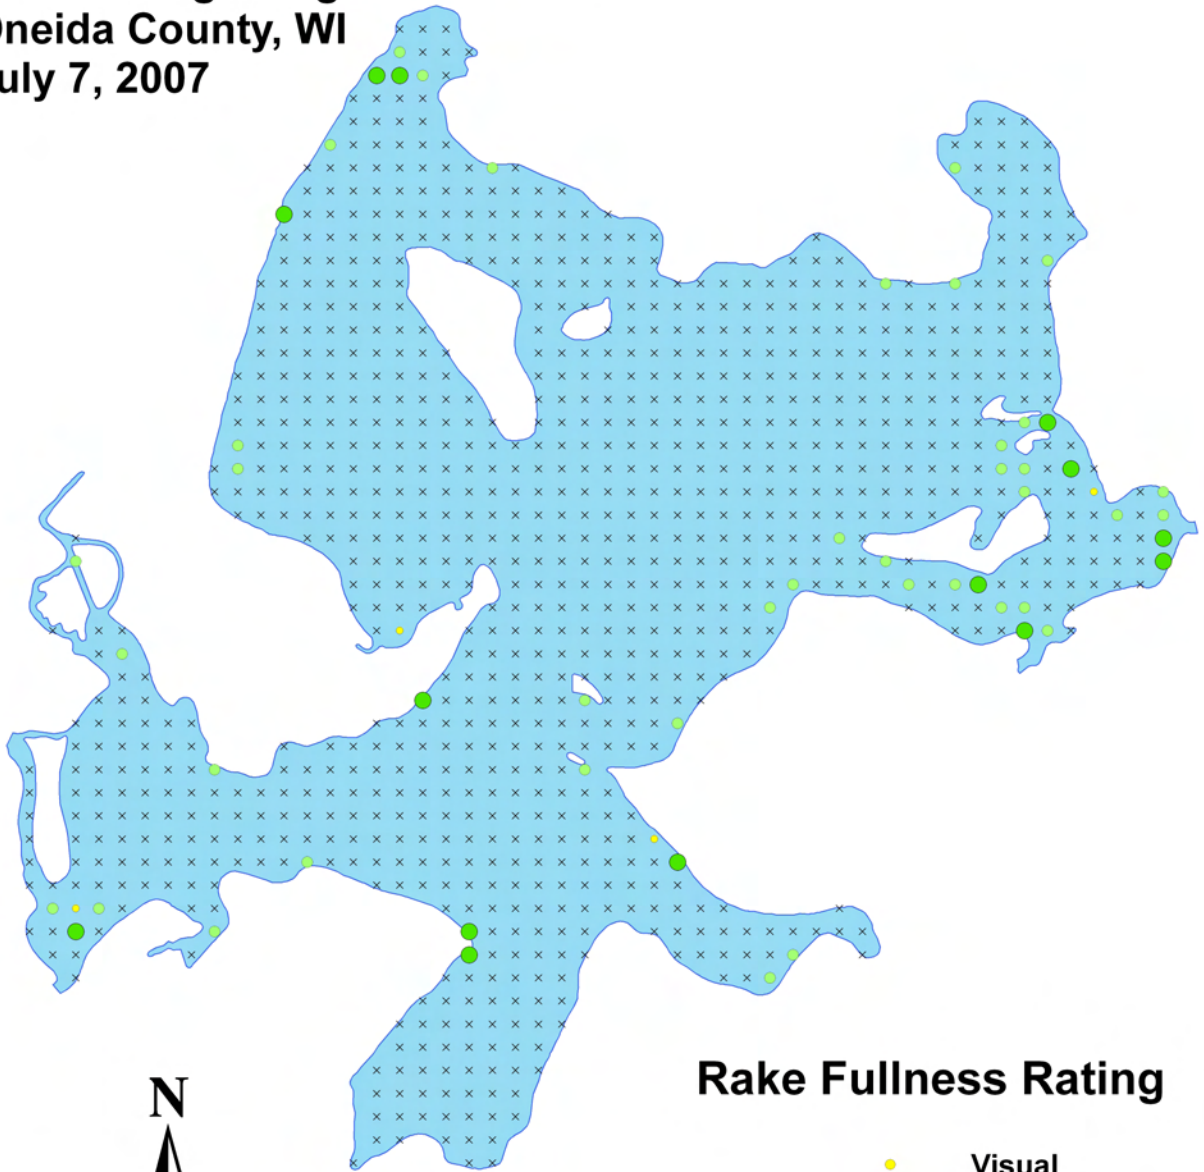

Rake Fullness Rating

- Visual
- 1
- 2
- 3
- × None Found

Large-leaf pondweed (*Potamogeton amplifolius*)

Aquatic Macrophyte Distribution

Lake Kawaguesaga

Oneida County, WI

July 7, 2007

Rake Fullness Rating