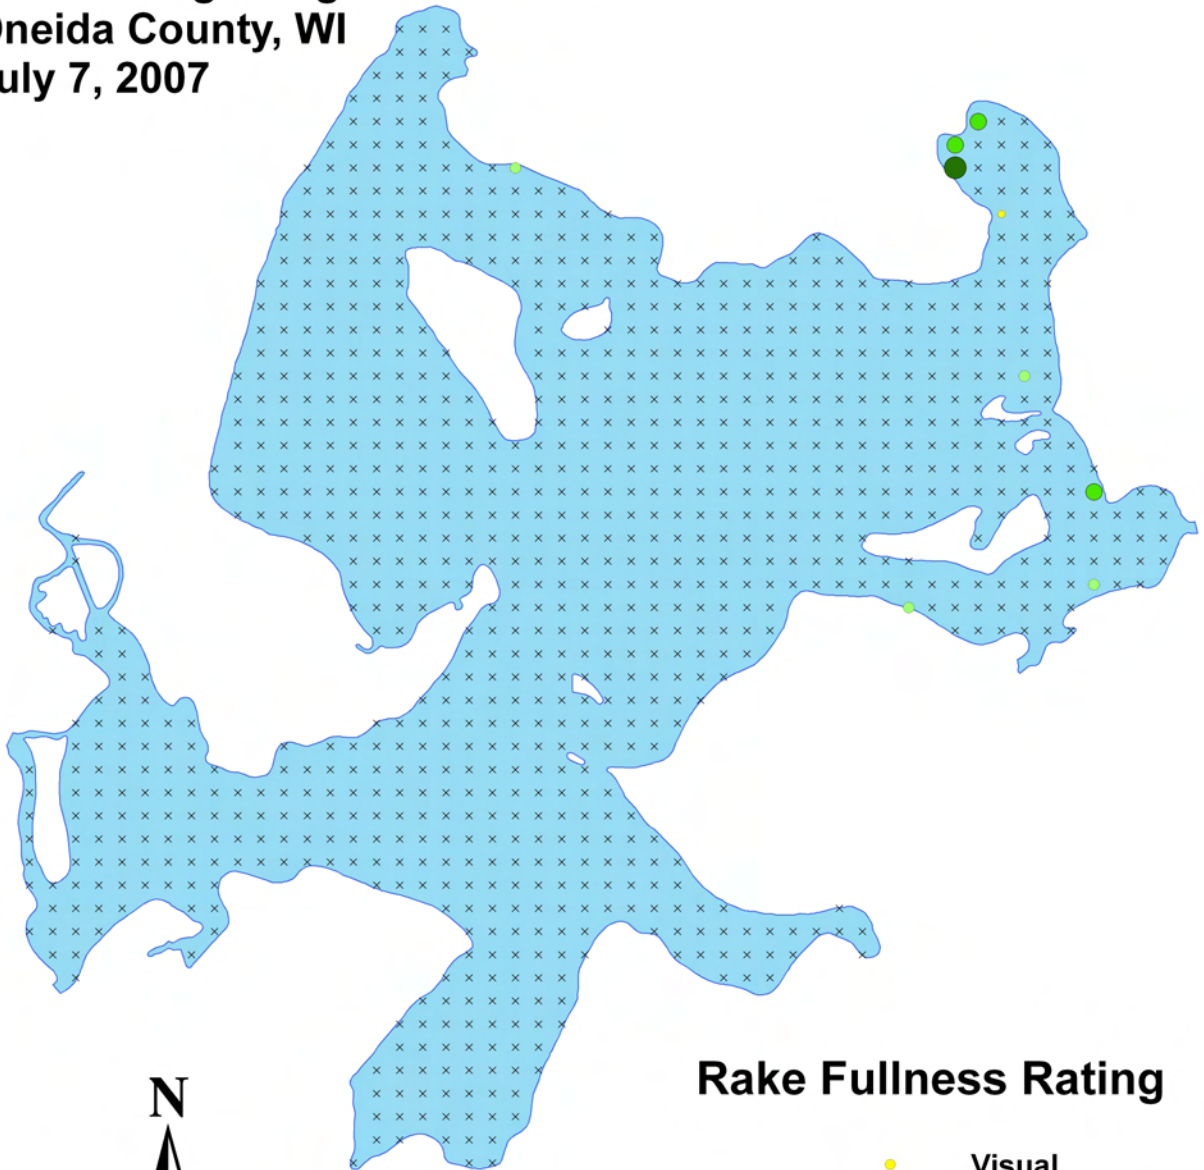

- Visual
- 1
- 2
- 3
- × None Found

0 0.2 0.4 0.8 Miles

Eurasian water-milfoil (*Myriophyllum spicatum*)

Aquatic Macrophyte Distribution

Lake Kawaguesaga

Oneida County, WI

July 7, 2007

0 0.2 0.4 0.8
Miles