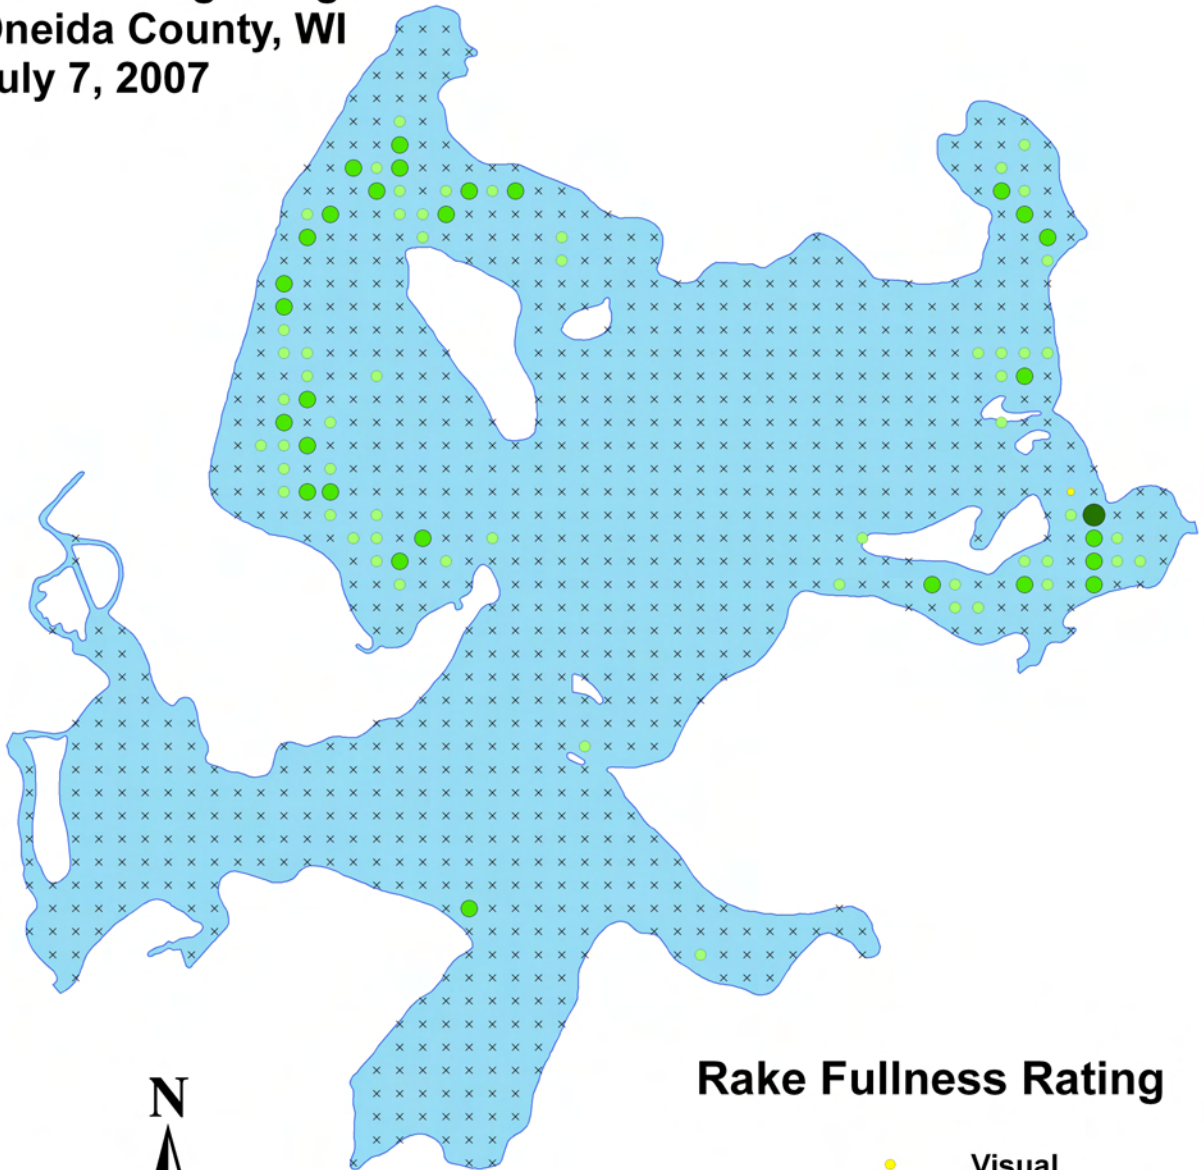

Pickerelweed
(*Pontederia cordata*)
Aquatic Macrophyte Distribution
Lake Kawaguesaga
Oneida County, WI
July 7, 2007

Rake Fullness Rating

- Visual
- 1
- 2
- 3
- × None Found

Alpine pondweed
(*Potamogeton alpinus*)
Aquatic Macrophyte Distribution
Lake Kawaguesaga
Oneida County, WI
July 7, 2007

Rake Fullness Rating

- Visual
- 1
- 2
- 3
- × None Found

Large-leaf pondweed (*Potamogeton amplifolius*)

Aquatic Macrophyte Distribution

Lake Kawaguesaga

Oneida County, WI

July 7, 2007

Rake Fullness Rating

- Visual
- 1
- 2
- 3
- × None Found

0 0.2 0.4 0.8
Miles

Curly-leaf pondweed
(*Potamogeton crispus*)
Aquatic Macrophyte Distribution
Lake Kawaguesaga
Oneida County, WI
July 7, 2007

Rake Fullness Rating

- Visual
- 1
- 2
- 3
- × None Found