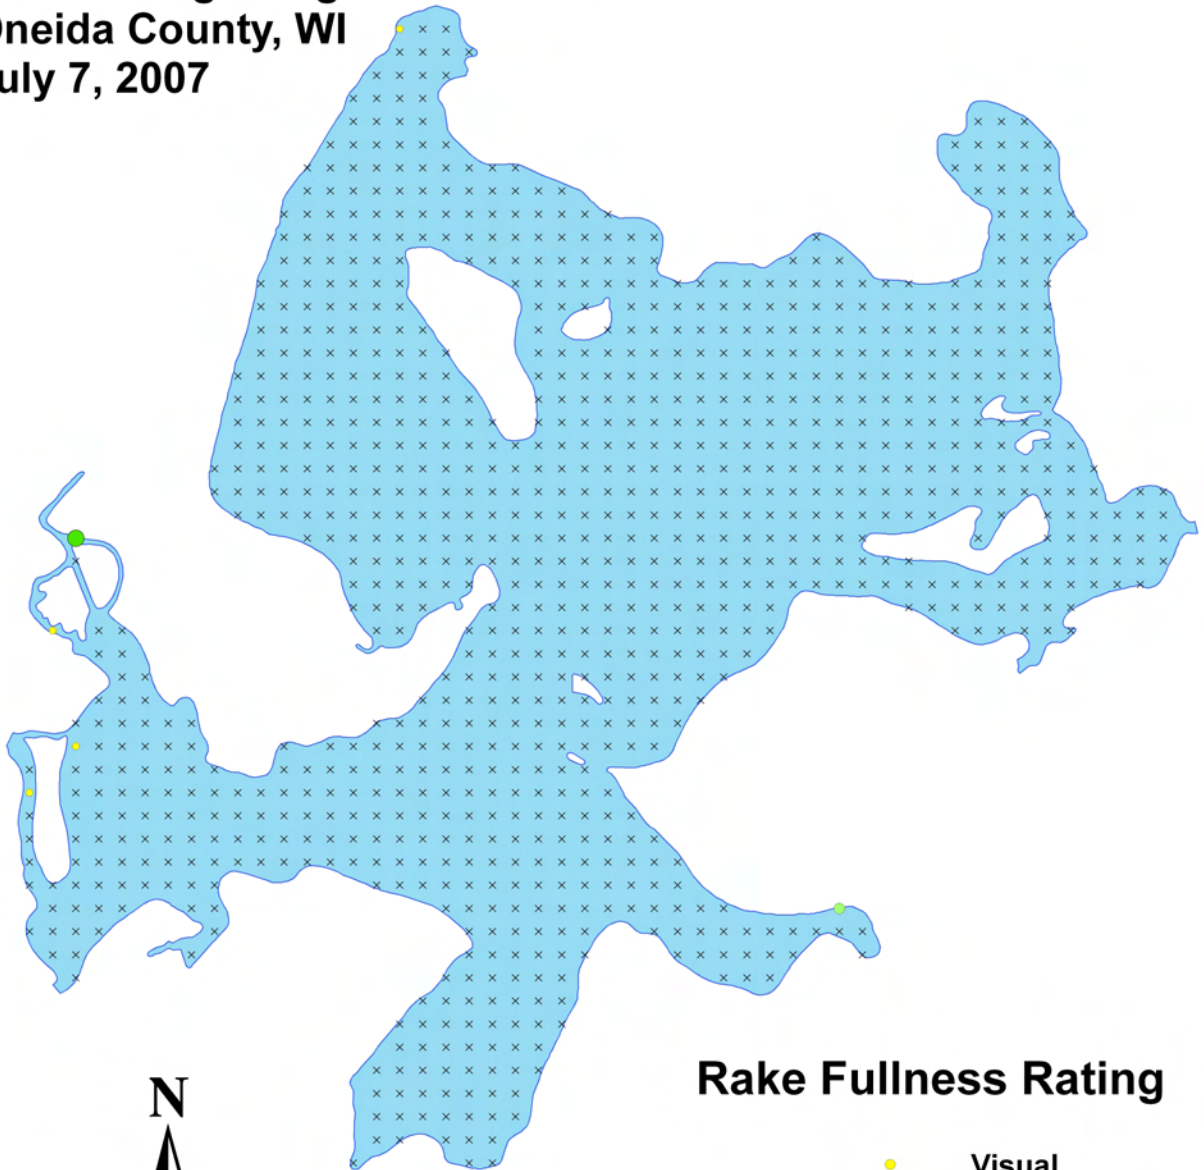

Aquatic Macrophyte Distribution

Lake Kawaguesaga

Oneida County, WI

July 7, 2007

Rake Fullness Rating

- Visual
- 1
- 2
- 3
- × None Found

Swamp loosestrife
(*Decodon verticillatus*)
Aquatic Macrophyte Distribution
Lake Kawaguesaga
Oneida County, WI
July 7, 2007

Rake Fullness Rating

- Visual
- 1
- 2
- 3
- × None Found

Three-way sedge (*Dulichium arundinaceum*)

Aquatic Macrophyte Distribution

Lake Kawaguesaga

Oneida County, WI

July 7, 2007

Rake Fullness Rating

- Visual
- 1
- 2
- 3
- × None Found

Needle spikerush
(*Eleocharis acicularis*)
Aquatic Macrophyte Distribution
Lake Kawaguesaga
Oneida County, WI
July 7, 2007

Rake Fullness Rating

- Visual
- 1
- 2
- 3
- × None Found

**Creeping spikerush
(*Eleocharis palustris*)
Aquatic Macrophyte Distribution
Lake Kawaguesaga
Oneida County, WI
July 7, 2007**

Rake Fullness Rating

- Visual
- 1
- 2
- 3
- × None Found

Common waterweed
(*Elodea canadensis*)
Aquatic Macrophyte Distribution
Lake Kawaguesaga
Oneida County, WI
July 7, 2007