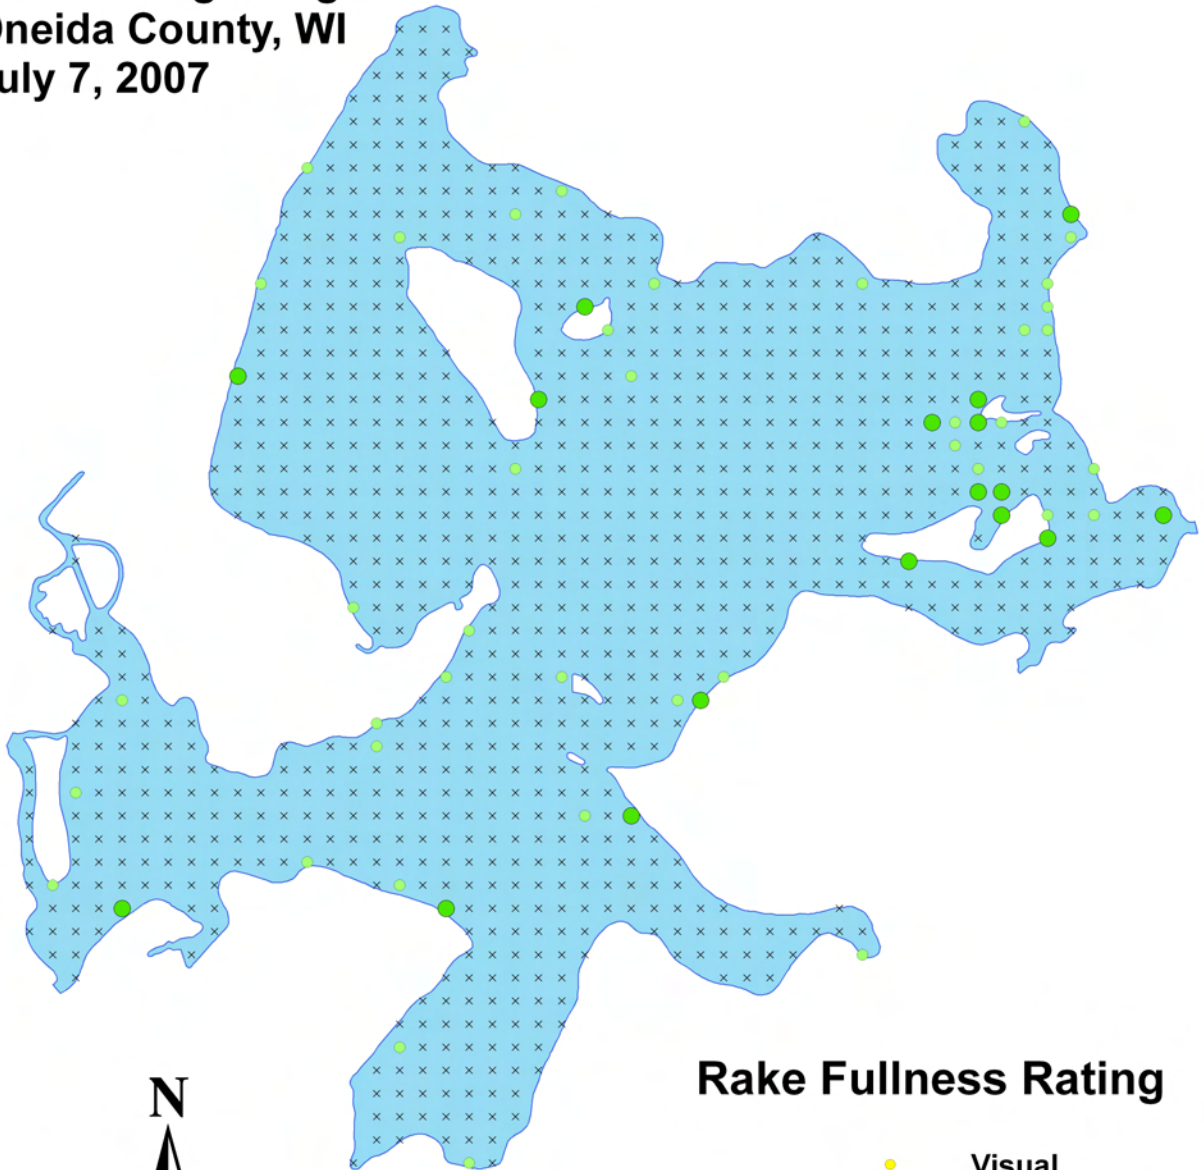

Bushy pondweed
(*Najas flexilis*)
Aquatic Macrophyte Distribution
Lake Kawaguesaga
Oneida County, WI
July 7, 2007

Rake Fullness Rating

- Visual
- 1
- 2
- 3
- × None Found