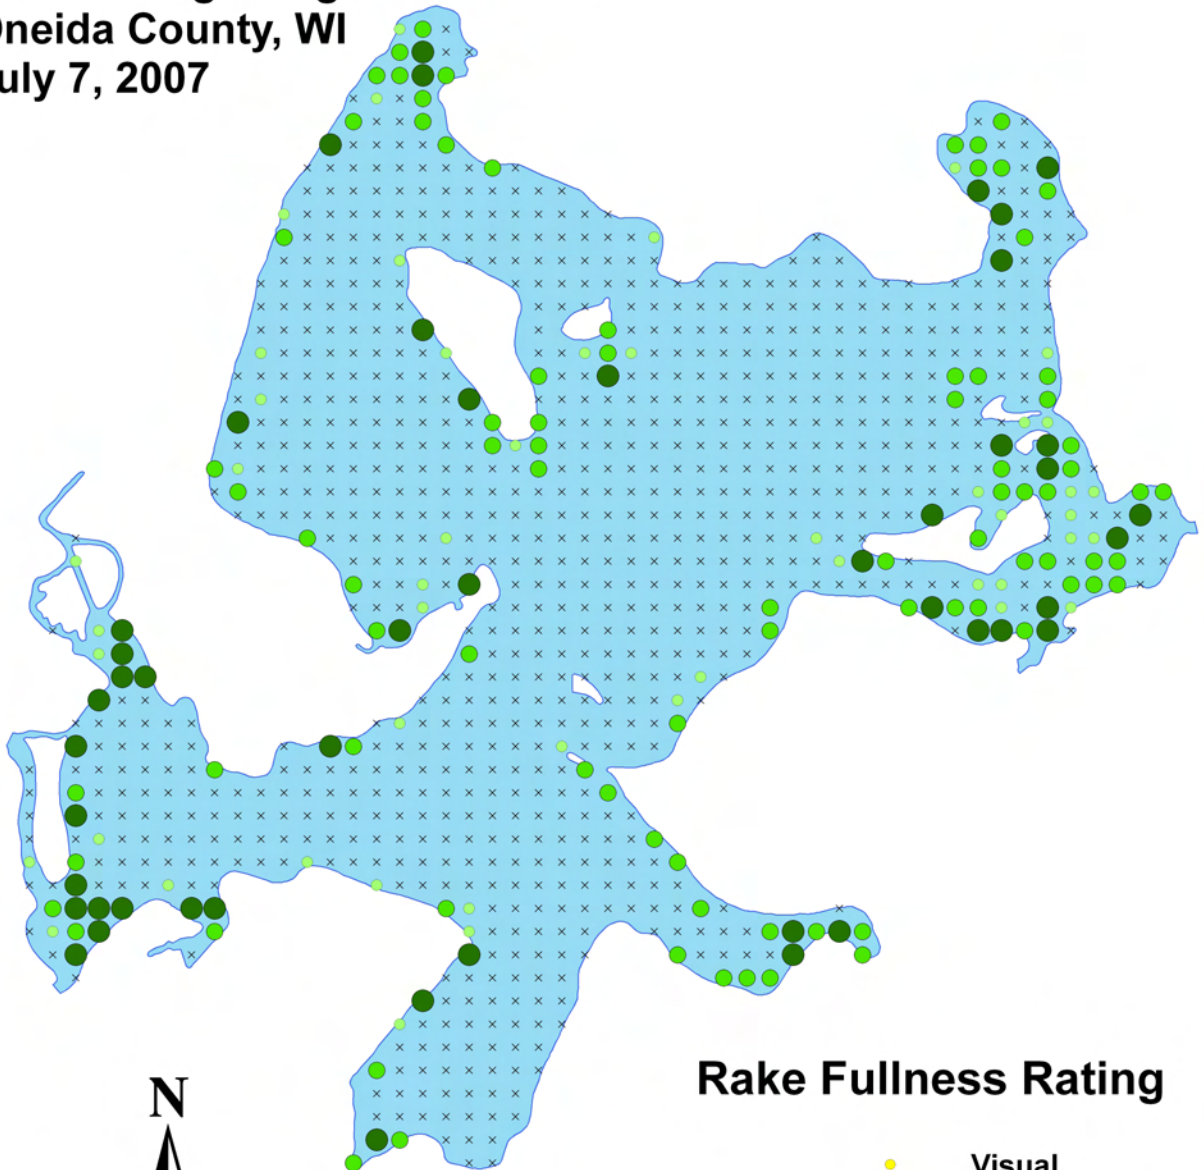

- Visual
- 1
- 2
- 3
- × None Found

0 0.2 0.4 0.8 Miles

Robbins (fern) pondweed (*Potamogeton robbinsii*)

Aquatic Macrophyte Distribution

Lake Kawaguesaga

Oneida County, WI

July 7, 2007

Rake Fullness Rating

- Visual
- 1
- 2
- 3
- × None Found

0 0.2 0.4 0.8 Miles

Vasey's pondweed
(*Potamogeton vaseyi*)
Aquatic Macrophyte Distribution
Lake Kawaguesaga
Oneida County, WI
July 7, 2007

Rake Fullness Rating

- Visual
- 1
- 2
- 3
- × None Found