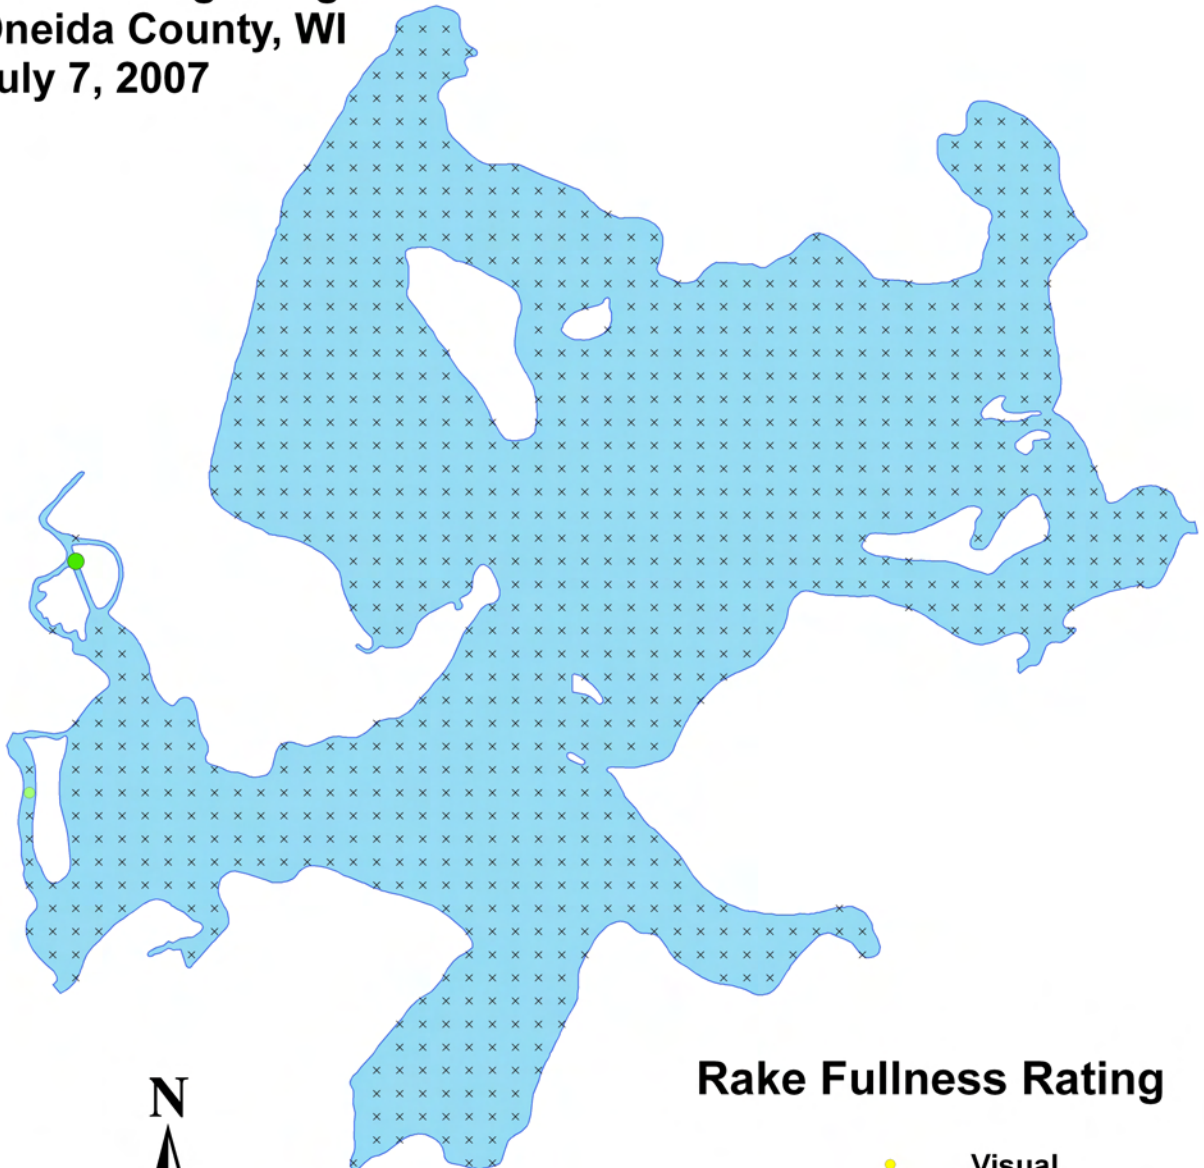

Blunt-leaf pondweed
(*Potamogeton obtusifolius*)
Aquatic Macrophyte Distribution
Lake Kawaguesaga
Oneida County, WI
July 7, 2007

Rake Fullness Rating

- Visual
- 1
- 2
- 3
- × None Found