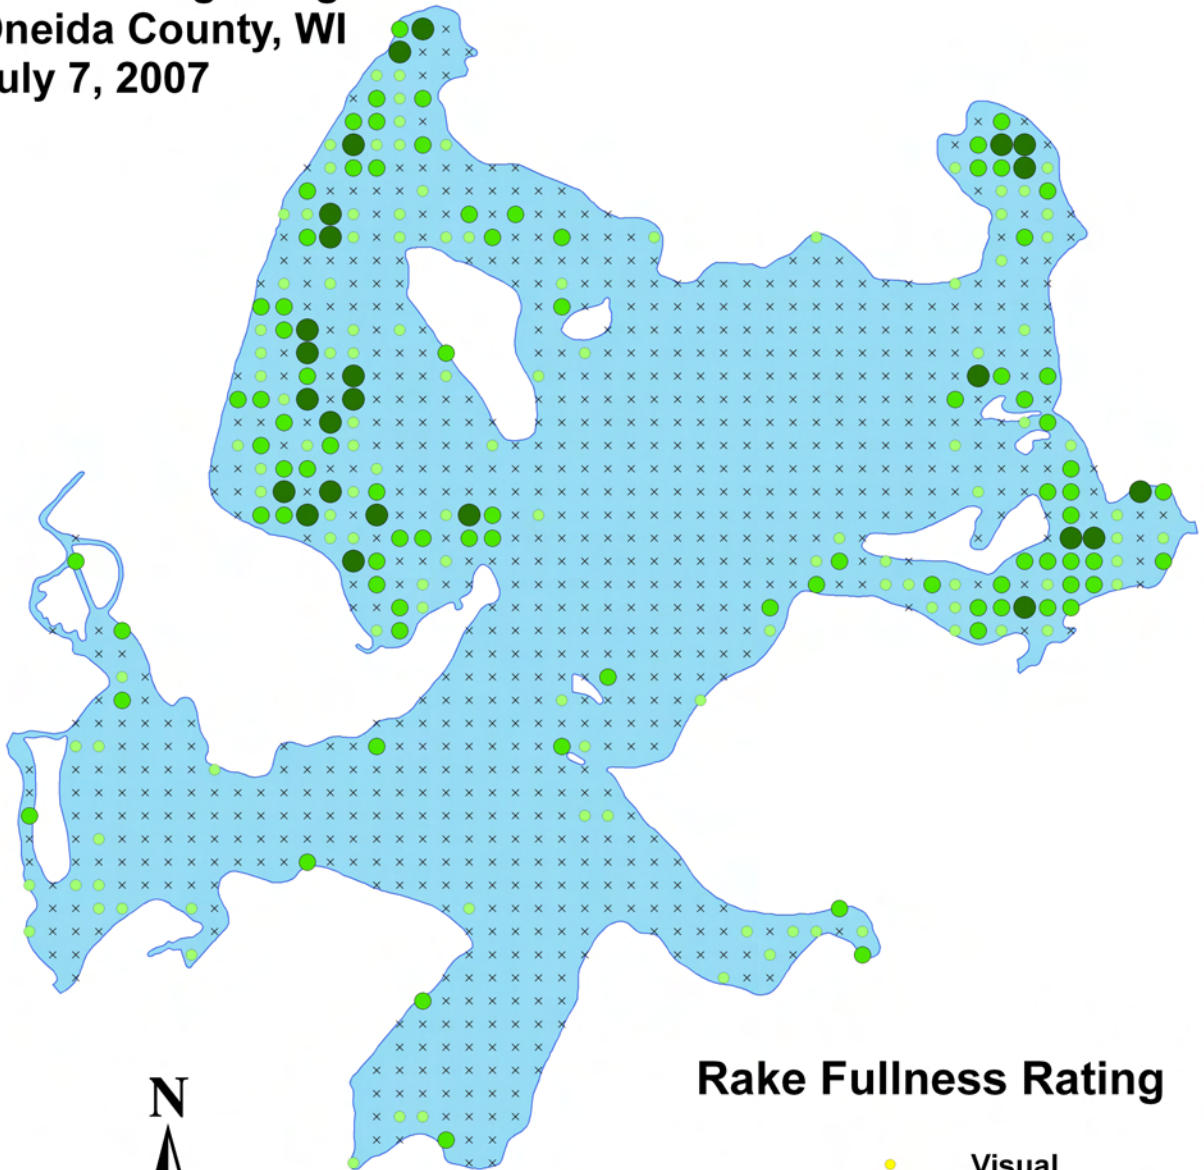

Coontail (*Ceratophyllum demersum*)

Aquatic Macrophyte Distribution

Lake Kawaguesaga

Oneida County, WI

July 7, 2007

Rake Fullness Rating

- Visual
- 1
- 2
- 3
- × None Found

Muskgrass (*Chara* sp.)

Aquatic Macrophyte Distribution

Lake Kawaguesaga

Oneida County, WI

July 7, 2007

Rake Fullness Rating

- Visual
- 1
- 2
- 3
- × None Found

Swamp loosestrife
(*Decodon verticillatus*)
Aquatic Macrophyte Distribution
Lake Kawaguesaga
Oneida County, WI
July 7, 2007

Rake Fullness Rating

- Visual
- 1
- 2
- 3
- × None Found

Three-way sedge (*Dulichium arundinaceum*)

Aquatic Macrophyte Distribution

Lake Kawaguesaga

Oneida County, WI

July 7, 2007

Rake Fullness Rating

- Visual
- 1
- 2
- 3
- × None Found

Needle spikerush
(*Eleocharis acicularis*)
Aquatic Macrophyte Distribution
Lake Kawaguesaga
Oneida County, WI
July 7, 2007

Rake Fullness Rating

- Visual
- 1
- 2
- 3
- × None Found