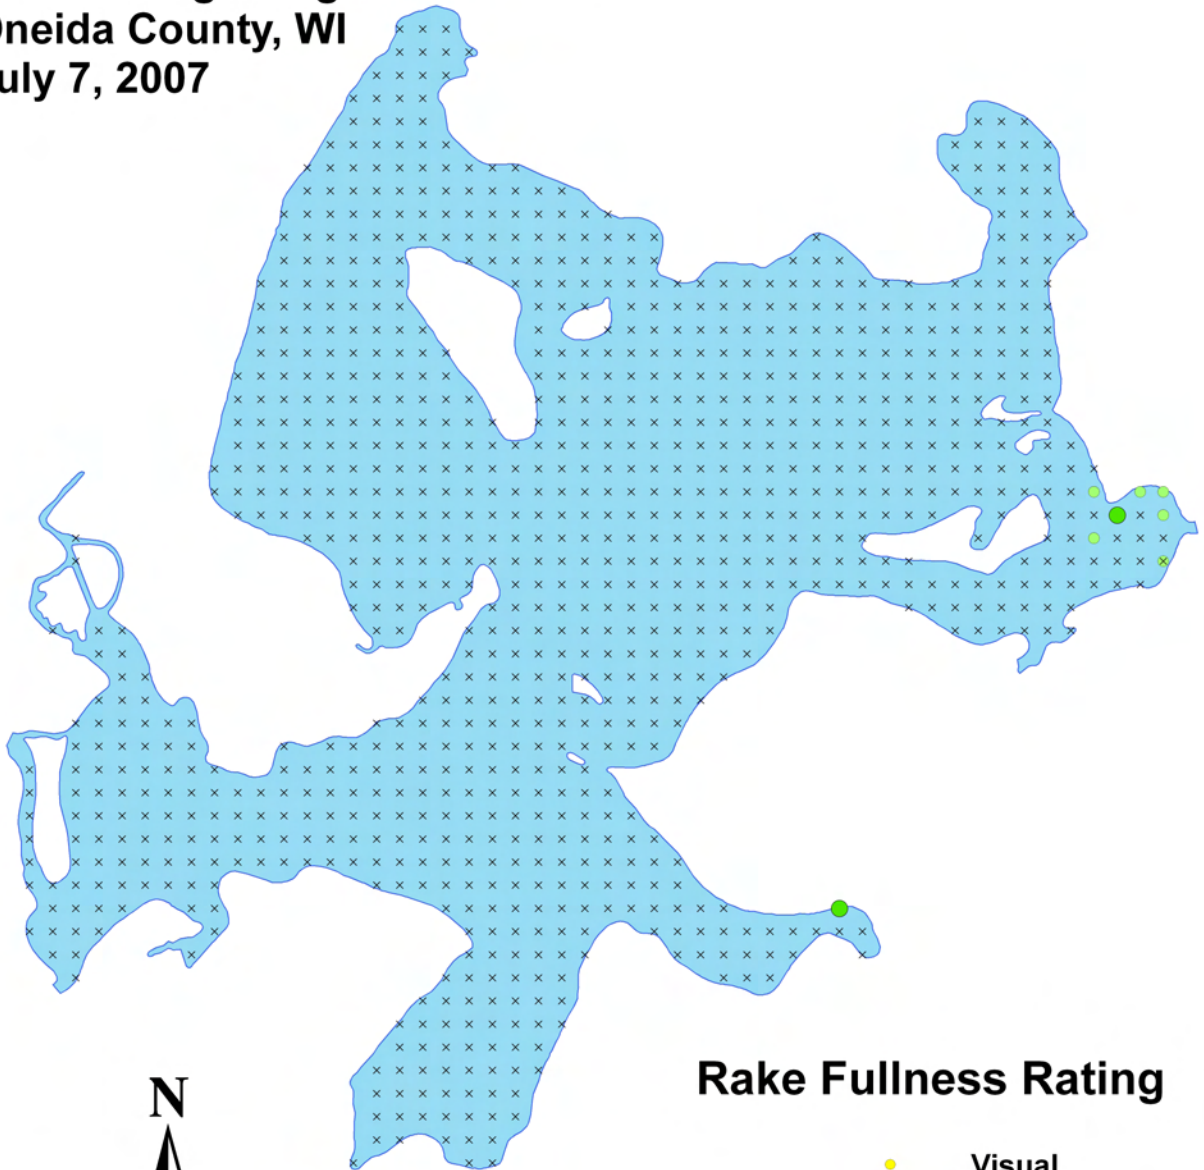

Vasey's pondweed
(*Potamogeton vaseyi*)
Aquatic Macrophyte Distribution
Lake Kawaguesaga
Oneida County, WI
July 7, 2007

Rake Fullness Rating

- Visual
- 1
- 2
- 3
- × None Found