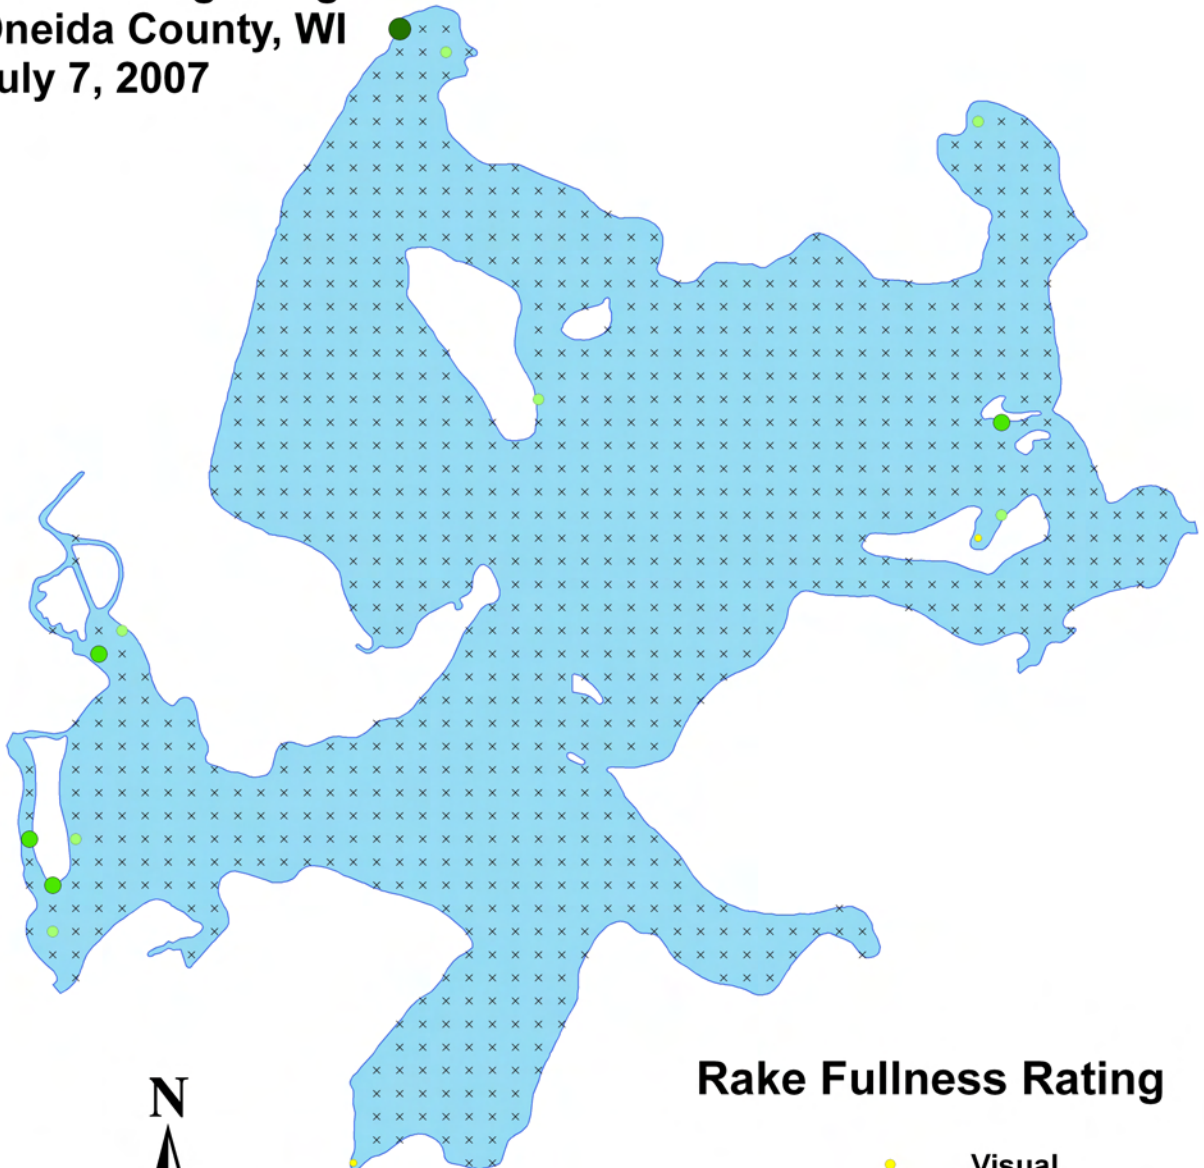

Nitella
(*Nitella* sp.)
Aquatic Macrophyte Distribution
Lake Kawaguesaga
Oneida County, WI
July 7, 2007

Rake Fullness Rating

- Visual
- 1
- 2
- 3
- × None Found

**Spatterdock
(*Nuphar variegata*)
Aquatic Macrophyte Distribution
Lake Kawaguesaga
Oneida County, WI
July 7, 2007**

Rake Fullness Rating

- Visual
- 1
- 2
- 3
- × None Found

White water lily
(*Nymphaea odorata*)
Aquatic Macrophyte Distribution
Lake Kawaguesaga
Oneida County, WI
July 7, 2007

Rake Fullness Rating

- Visual
- 1
- 2
- 3
- × None Found