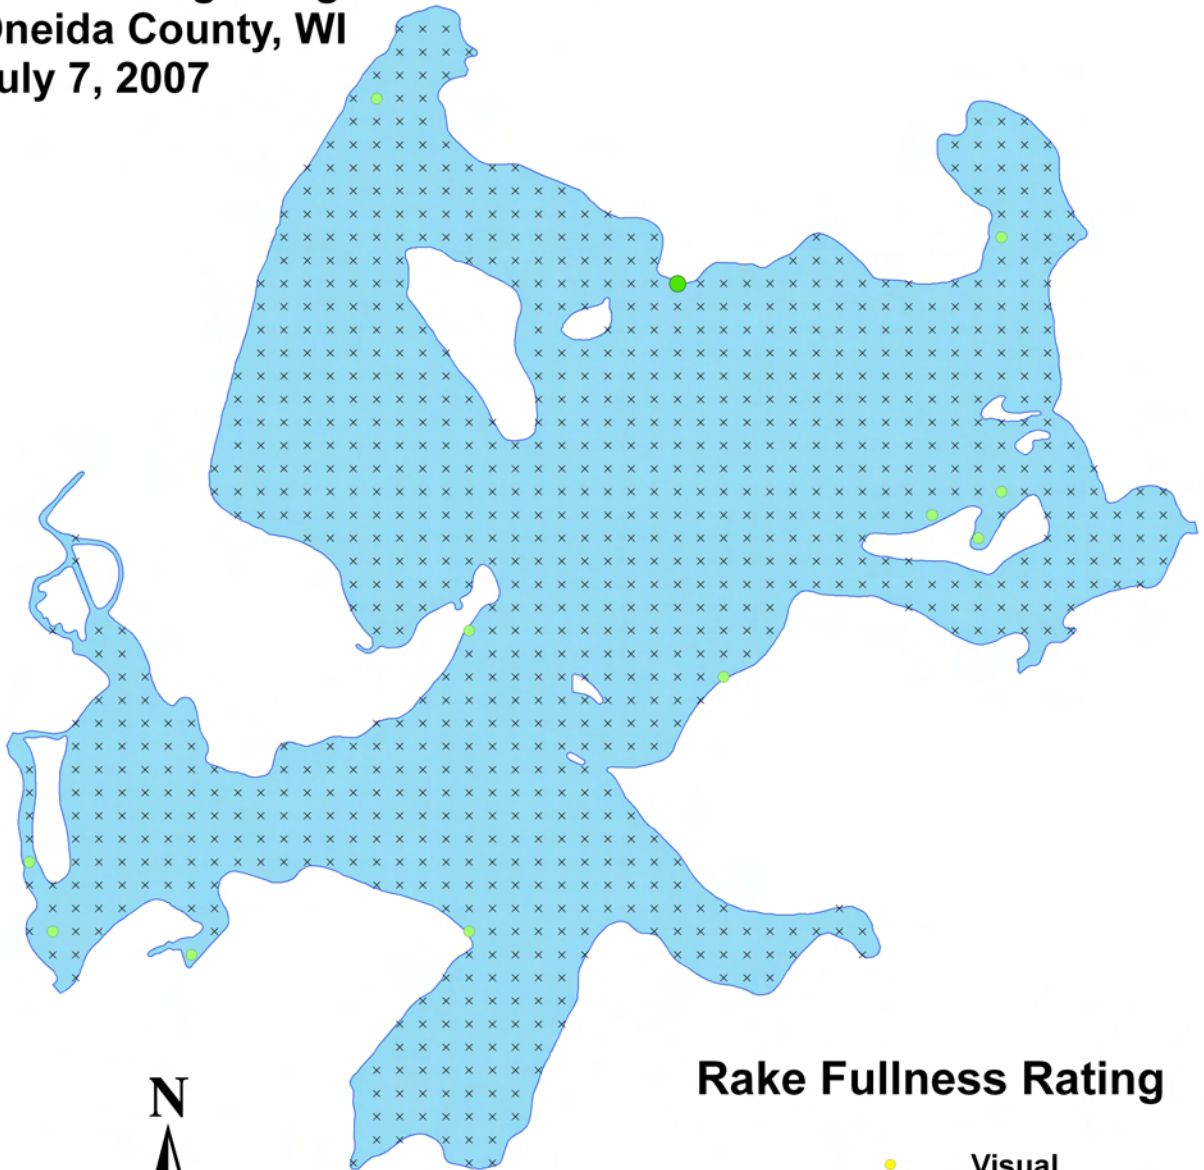

**Water star-grass
(*Heteranthera dubia*)
Aquatic Macrophyte Distribution
Lake Kawaguesaga
Oneida County, WI
July 7, 2007**

Rake Fullness Rating

- Visual
- 1
- 2
- 3
- × None Found