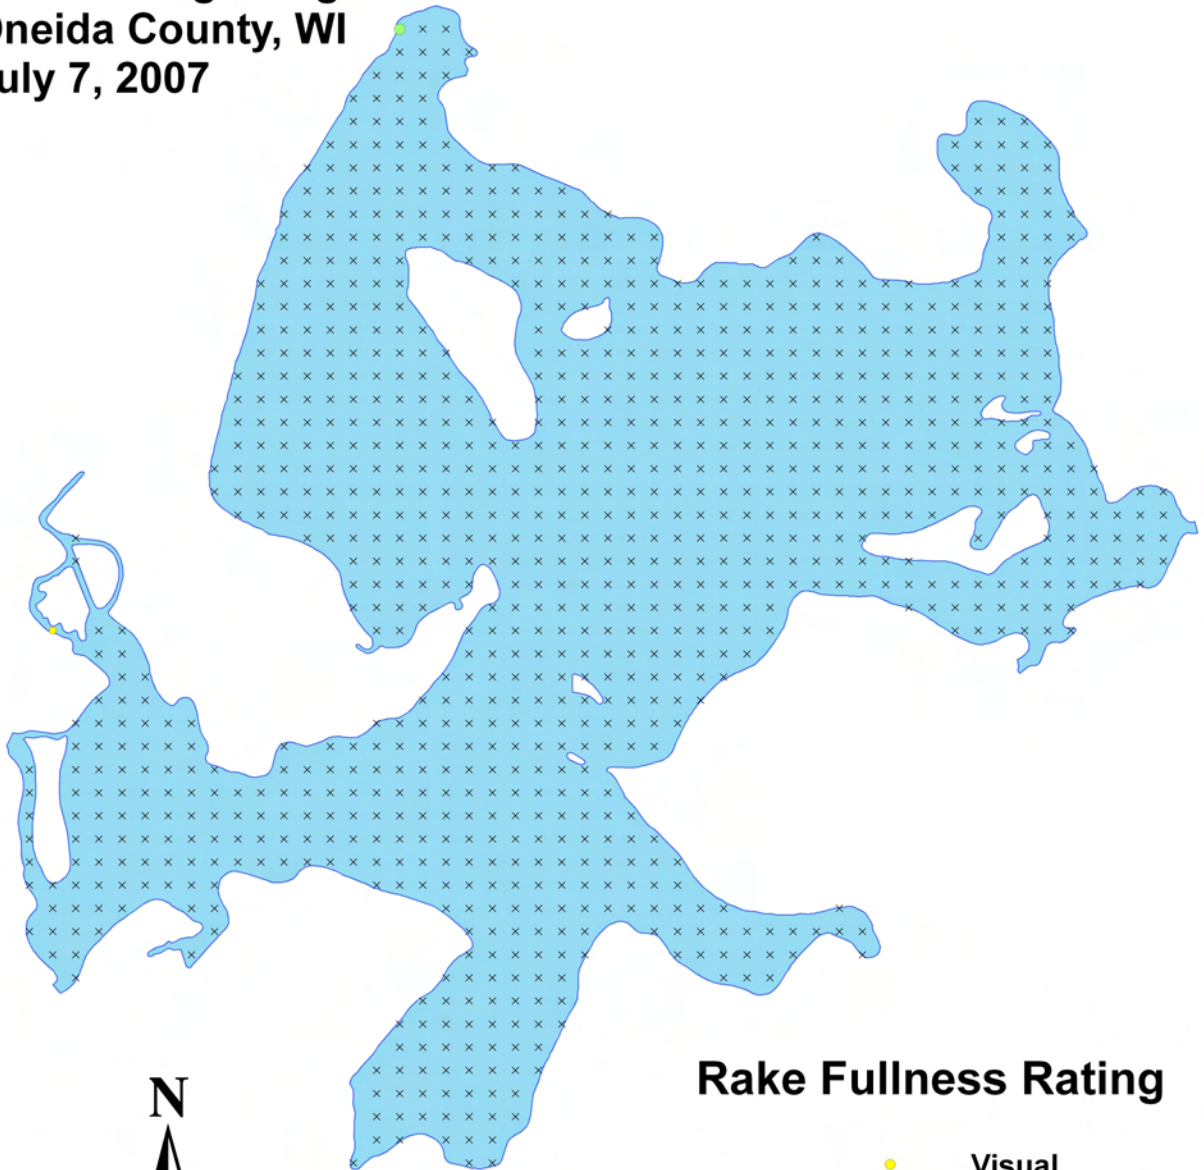

Aquatic Macrophyte Distribution

Lake Kawaguesaga

Oneida County, WI

July 7, 2007

Rake Fullness Rating

- Visual
- 1
- 2
- 3
- × None Found

Swamp loosestrife
(*Decodon verticillatus*)
Aquatic Macrophyte Distribution
Lake Kawaguesaga
Oneida County, WI
July 7, 2007

Rake Fullness Rating

- Visual
- 1
- 2
- 3
- × None Found

**Water star-grass
(*Heteranthera dubia*)
Aquatic Macrophyte Distribution
Lake Kawaguesaga
Oneida County, WI
July 7, 2007**

Rake Fullness Rating

- Visual
- 1
- 2
- 3
- × None Found

Spiny-spored quillwort (*Isoetes echinospora*)

Aquatic Macrophyte Distribution

Lake Kawaguesaga

Oneida County, WI

July 7, 2007

Rake Fullness Rating

- Visual
- 1
- 2
- 3
- × None Found

0 0.2 0.4 0.8
Miles

Brown-fruited rush
(*Juncus pelocarpus*)
Aquatic Macrophyte Distribution
Lake Kawaguesaga
Oneida County, WI
July 7, 2007

Rake Fullness Rating

- Visual
- 1
- 2
- 3
- × None Found

Small duckweed
(*Lemna minor*)
Aquatic Macrophyte Distribution
Lake Kawaguesaga
Oneida County, WI
July 7, 2007