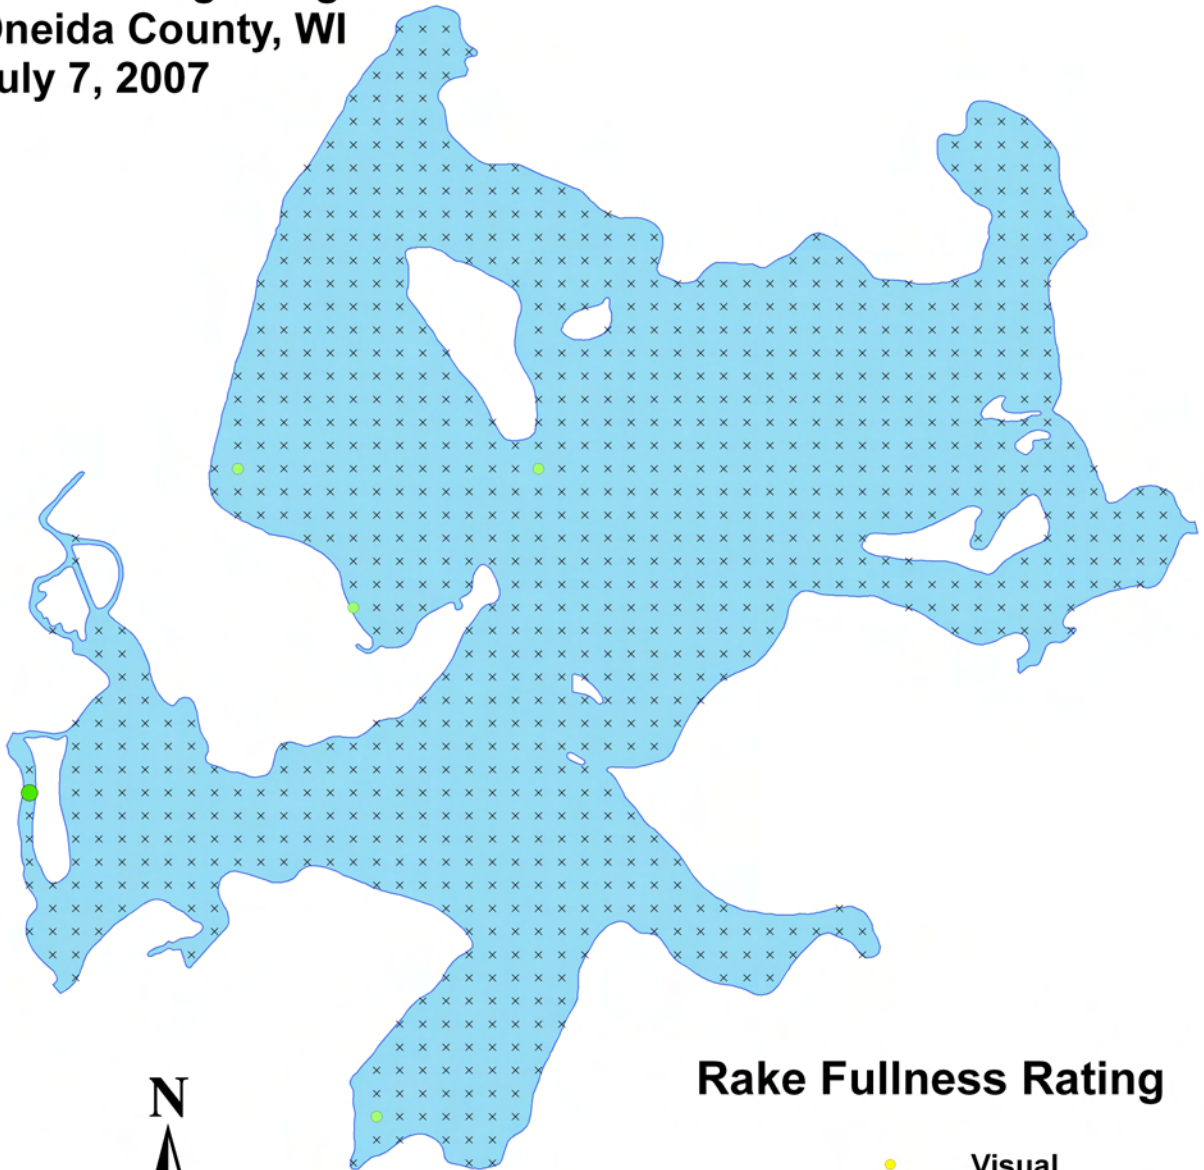

Nitella
(*Nitella* sp.)
Aquatic Macrophyte Distribution
Lake Kawaguesaga
Oneida County, WI
July 7, 2007

Rake Fullness Rating

- Visual
- 1
- 2
- 3
- × None Found