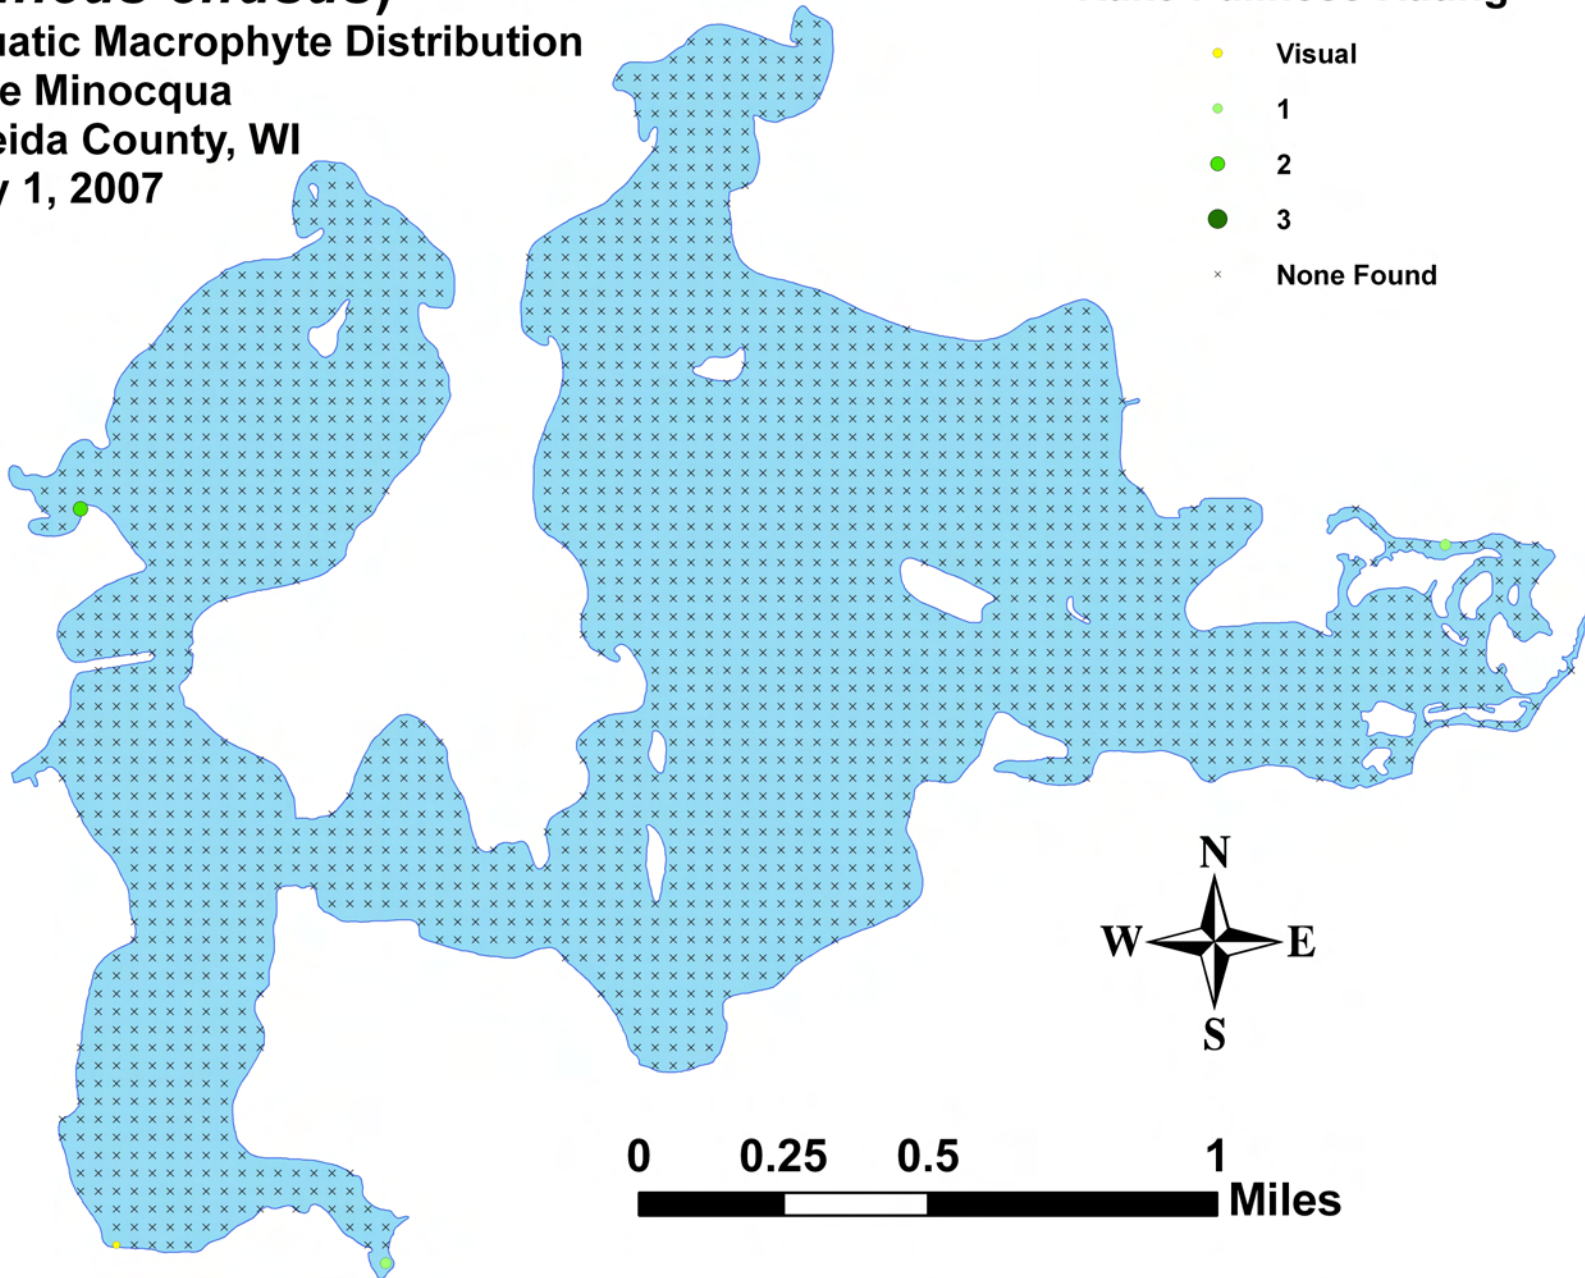

Common rush (*Juncus effusus*)

Aquatic Macrophyte Distribution
Lake Minocqua
Oneida County, WI
July 1, 2007

Rake Fullness Rating

- Visual
- 1
- 2
- 3
- × None Found