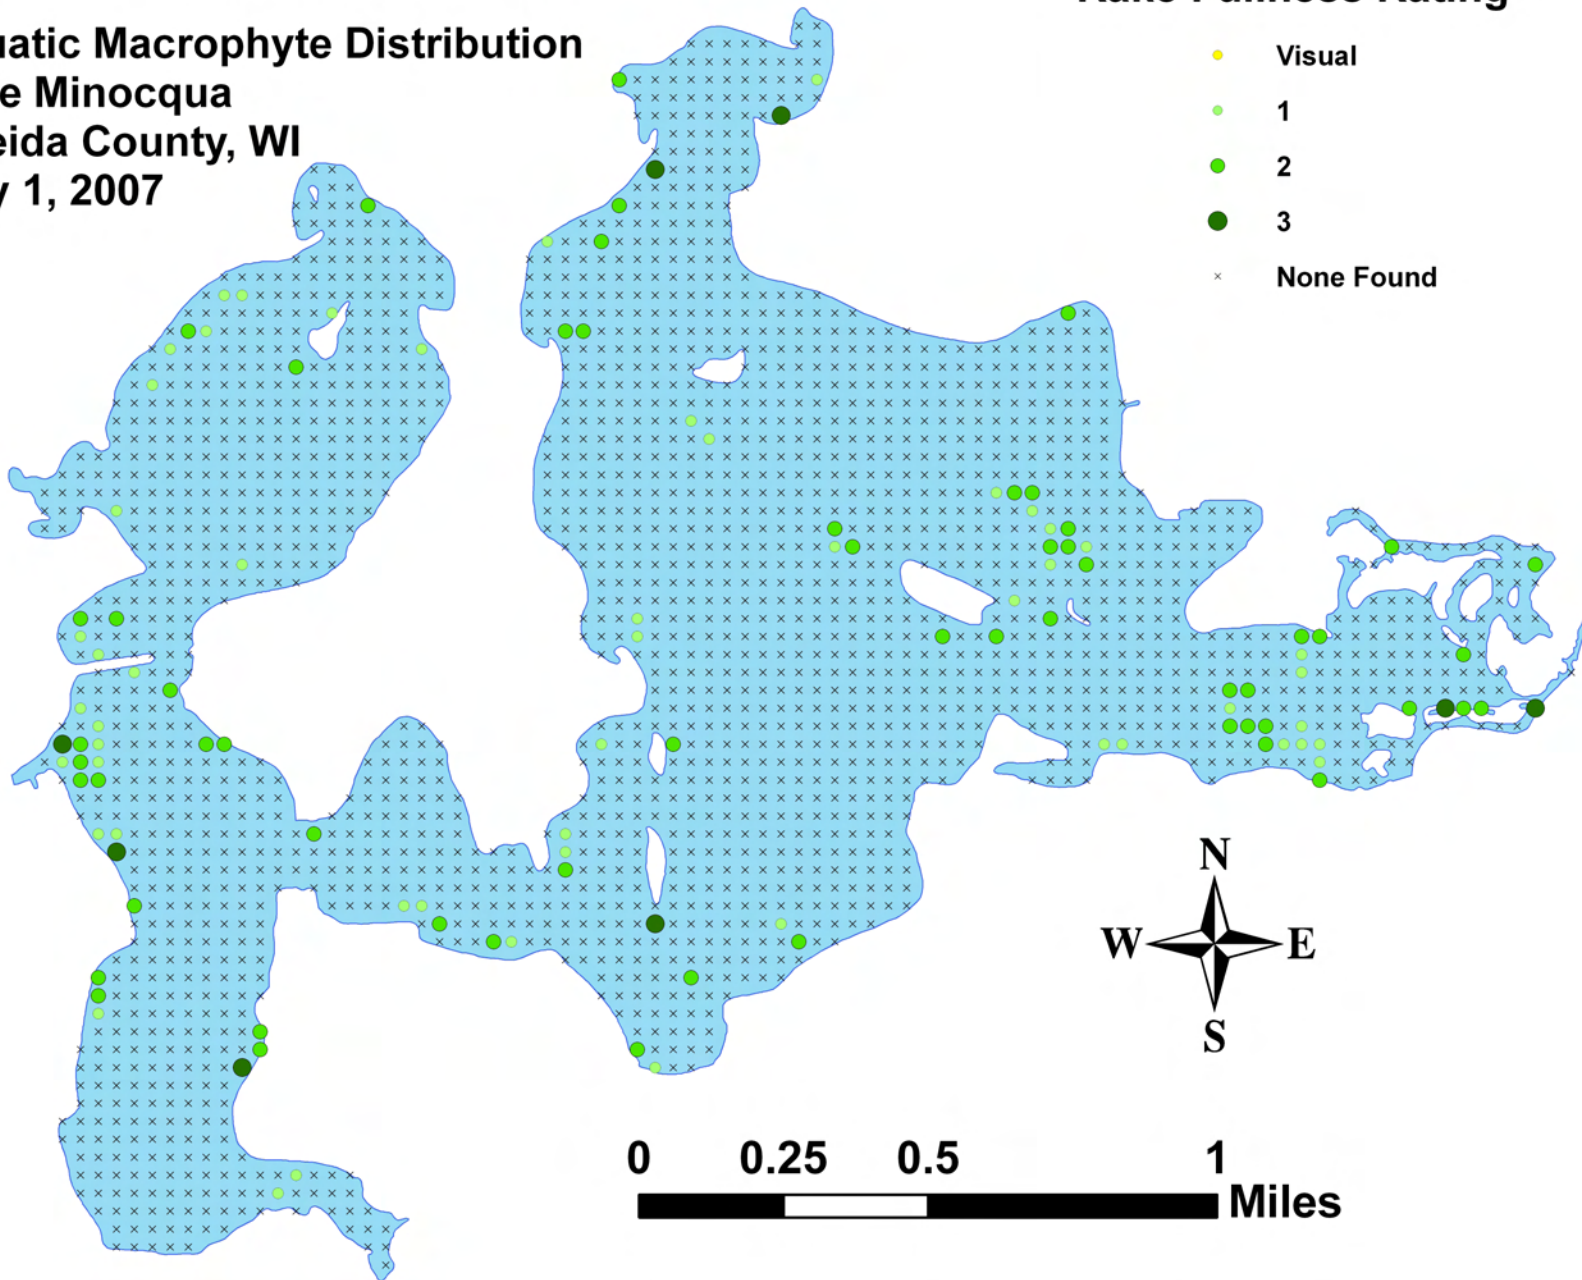

Rake Fullness Rating

- Visual
- 1
- 2
- 3
- × None Found

0 0.2 0.4 0.8
Miles

Wild celery
(*Vallisneria americana*)
Aquatic Macrophyte Distribution
Lake Kawaguesaga
Oneida County, WI
July 7, 2007

Rake Fullness Rating

- Visual
- 1
- 2
- 3
- × None Found

Appendix L-Maps of plant species Minocqua Lake 2007

The plants are in alphabetical order by scientific name.

Filamentous algae

Aquatic Macrophyte Distribution
Lake Minocqua
Oneida County, WI
July 1, 2007

Rake Fullness Rating

- Visual
- 1
- 2
- 3
- × None Found

Watershield

(*Brasenia schreberi*)

Aquatic Macrophyte Distribution

Lake Minocqua

Oneida County, WI

July 1, 2007