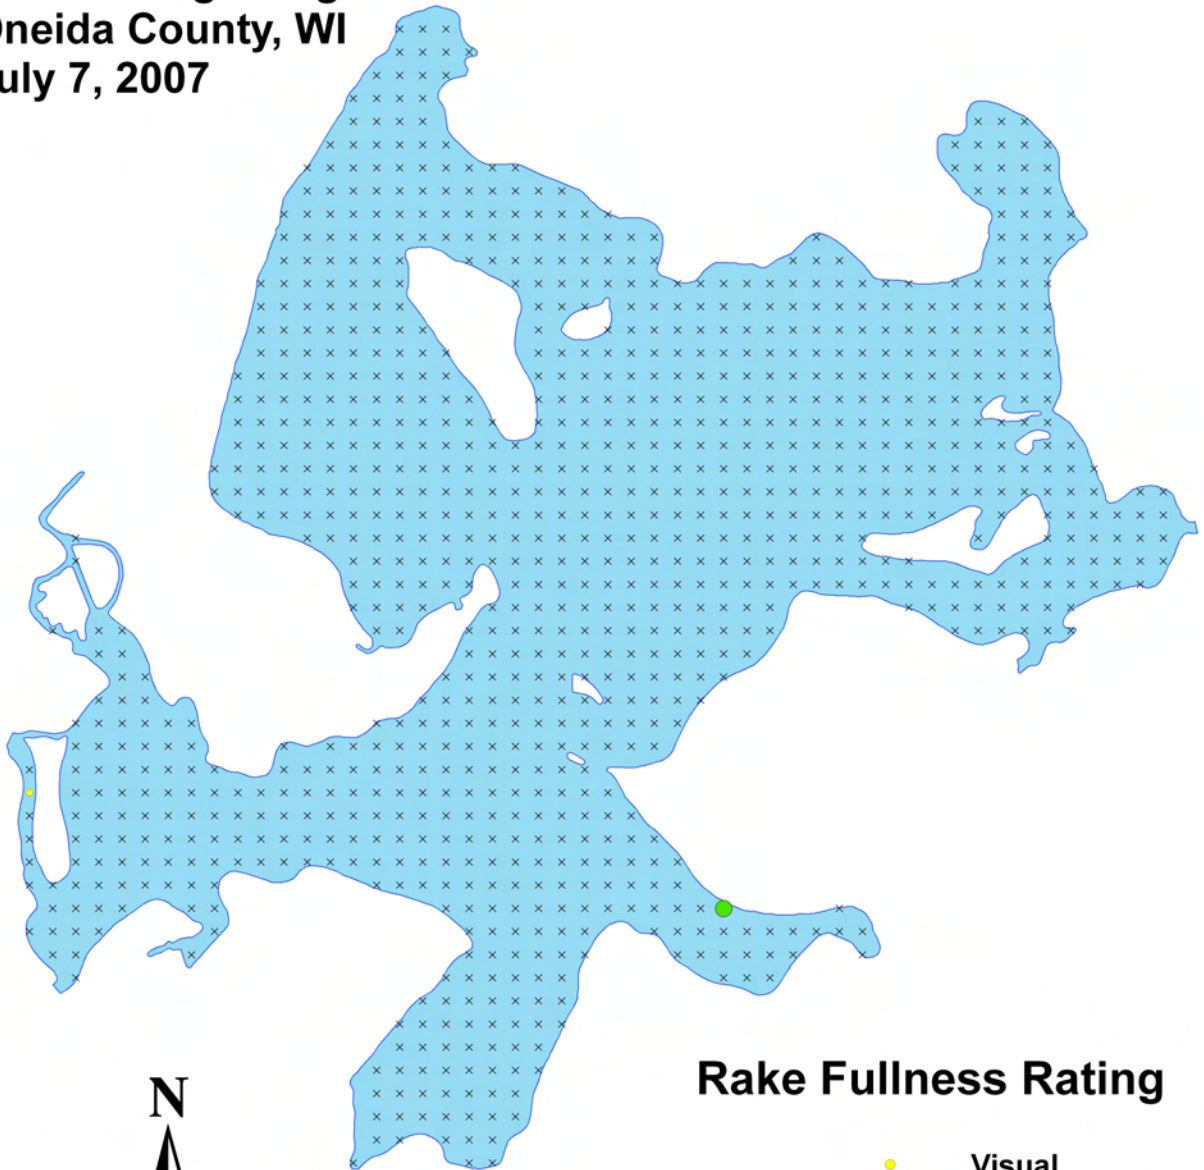

Sessile-fruited arrowhead (*Sagittaria rigida*)

Aquatic Macrophyte Distribution

Lake Kawaguesaga

Oneida County, WI

July 7, 2007

0 0.2 0.4 0.8
Miles

Rake Fullness Rating

- Visual
- 1
- 2
- 3
- × None Found

Softstem bulrush (*Schoenoplectus tabernaemontani*)

Aquatic Macrophyte Distribution

Lake Kawaguesaga

Oneida County, WI

July 7, 2007

Rake Fullness Rating

- Visual
- 1
- 2
- 3
- × None Found

Narrow-leaf bur-reed
(*Sparganium emersum*)
Aquatic Macrophyte Distribution
Lake Kawaguesaga
Oneida County, WI
July 7, 2007

Floating-leaf bur-reed
(*Sparganium fluctuans*)
Aquatic Macrophyte Distribution
Lake Kawaguesaga
Oneida County, WI
July 7, 2007

Rake Fullness Rating

- Visual
- 1
- 2
- 3
- × None Found

Large duckweed
(*Spirodela polyrhiza*)
Aquatic Macrophyte Distribution
Lake Kawaguesaga
Oneida County, WI
July 7, 2007

Rake Fullness Rating

- Visual
- 1
- 2
- 3
- × None Found

Broad-leaved cattail (*Typha latifolia*)

Aquatic Macrophyte Distribution

Lake Kawaguesaga

Oneida County, WI

July 7, 2007

Rake Fullness Rating