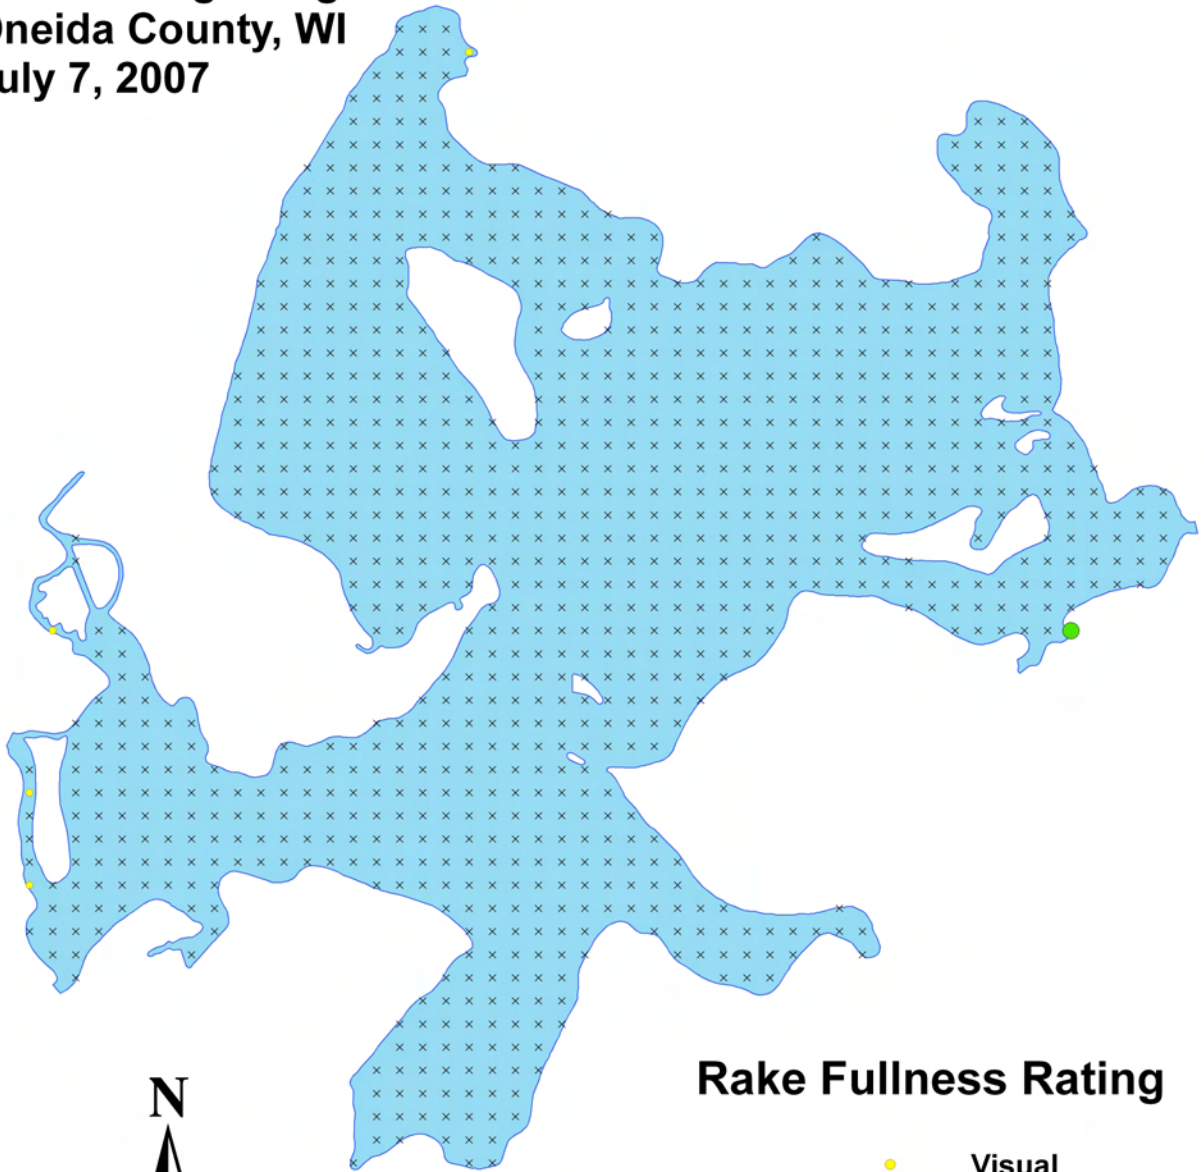

Floating-leaf bur-reed
(*Sparganium fluctuans*)
Aquatic Macrophyte Distribution
Lake Kawaguesaga
Oneida County, WI
July 7, 2007

Rake Fullness Rating

- Visual
- 1
- 2
- 3
- × None Found

Large duckweed
(*Spirodela polyrhiza*)
Aquatic Macrophyte Distribution
Lake Kawaguesaga
Oneida County, WI
July 7, 2007

Rake Fullness Rating

- Visual
- 1
- 2
- 3
- × None Found

Broad-leaved cattail (*Typha latifolia*)

Aquatic Macrophyte Distribution

Lake Kawaguesaga

Oneida County, WI

July 7, 2007

Rake Fullness Rating

- Visual
- 1
- 2
- 3
- × None Found

**Creeping bladderwort
(*Utricularia gibba*)
Aquatic Macrophyte Distribution
Lake Kawaguesaga
Oneida County, WI
July 7, 2007**

Rake Fullness Rating

-  Visual
-  1
-  2
-  3
-  None Found

Rake Fullness Rating

- Visual
- 1
- 2
- 3
- × None Found

0 0.2 0.4 0.8
Miles

Wild celery
(*Vallisneria americana*)
Aquatic Macrophyte Distribution
Lake Kawaguesaga
Oneida County, WI
July 7, 2007

Rake Fullness Rating