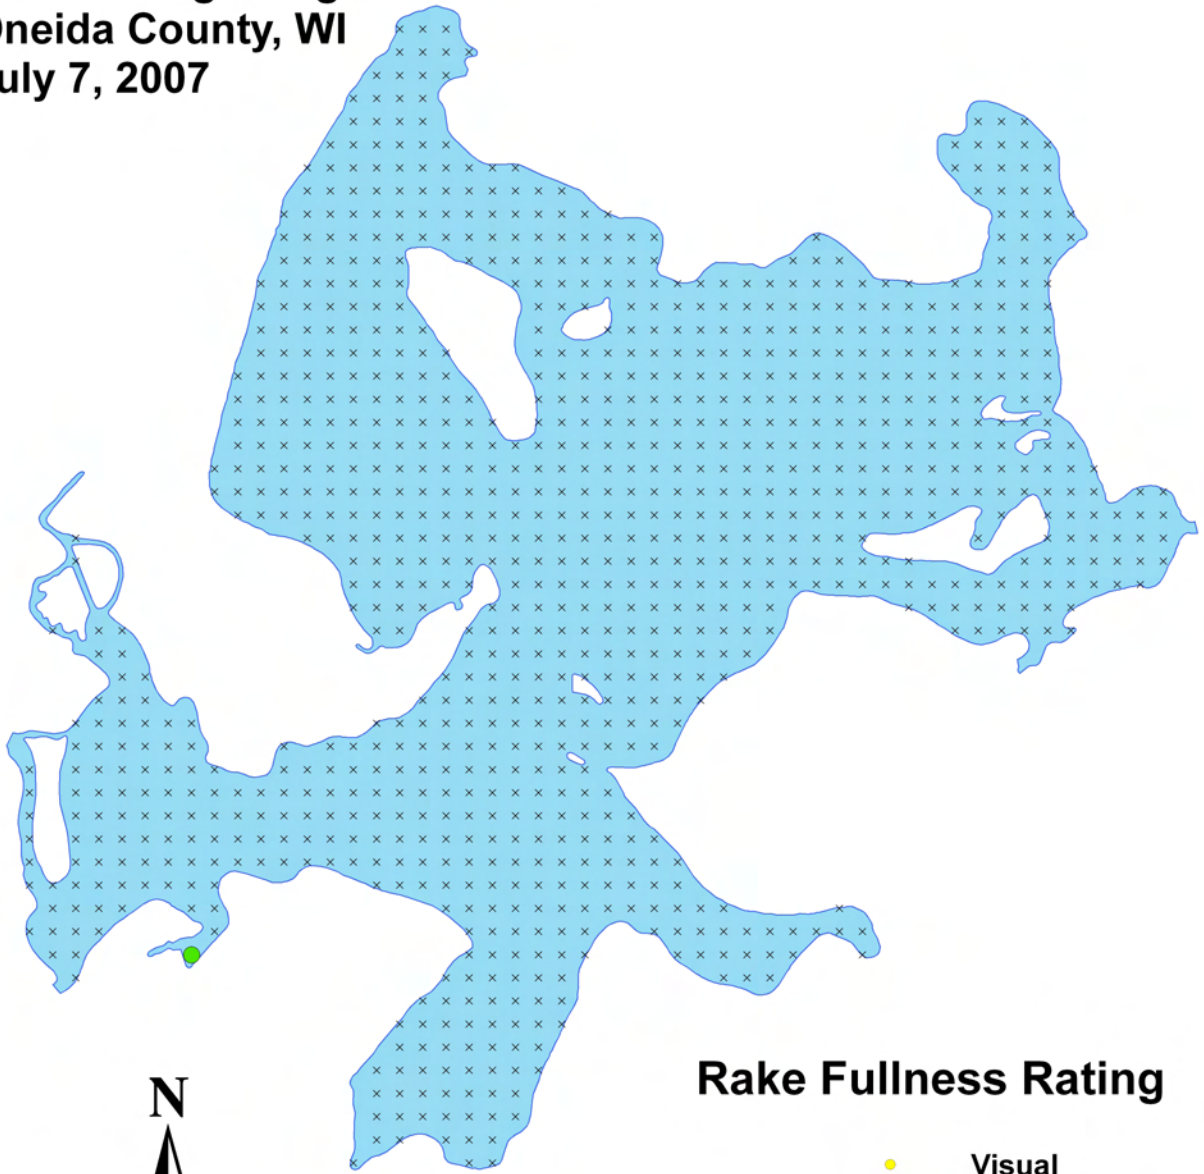

Sessile-fruited arrowhead (*Sagittaria rigida*)

Aquatic Macrophyte Distribution

Lake Kawaguesaga

Oneida County, WI

July 7, 2007

0 0.2 0.4 0.8
Miles

Rake Fullness Rating

- Visual
- 1
- 2
- 3
- × None Found

Rake Fullness Rating

- Visual
- 1
- 2
- 3
- × None Found

Common bur-reed
(*Sparganium eurycarpum*)
Aquatic Macrophyte Distribution
Lake Kawaguesaga
Oneida County, WI
July 7, 2007

Rake Fullness Rating

- Visual
- 1
- 2
- 3
- × None Found

Floating-leaf bur-reed
(*Sparganium fluctuans*)
Aquatic Macrophyte Distribution
Lake Kawaguesaga
Oneida County, WI
July 7, 2007

Rake Fullness Rating

- Visual
- 1
- 2
- 3
- × None Found

Large duckweed
(*Spirodela polyrhiza*)
Aquatic Macrophyte Distribution
Lake Kawaguesaga
Oneida County, WI
July 7, 2007

Rake Fullness Rating

- Visual
- 1
- 2
- 3
- × None Found

Broad-leaved cattail (*Typha latifolia*)

Aquatic Macrophyte Distribution

Lake Kawaguesaga

Oneida County, WI

July 7, 2007

Rake Fullness Rating