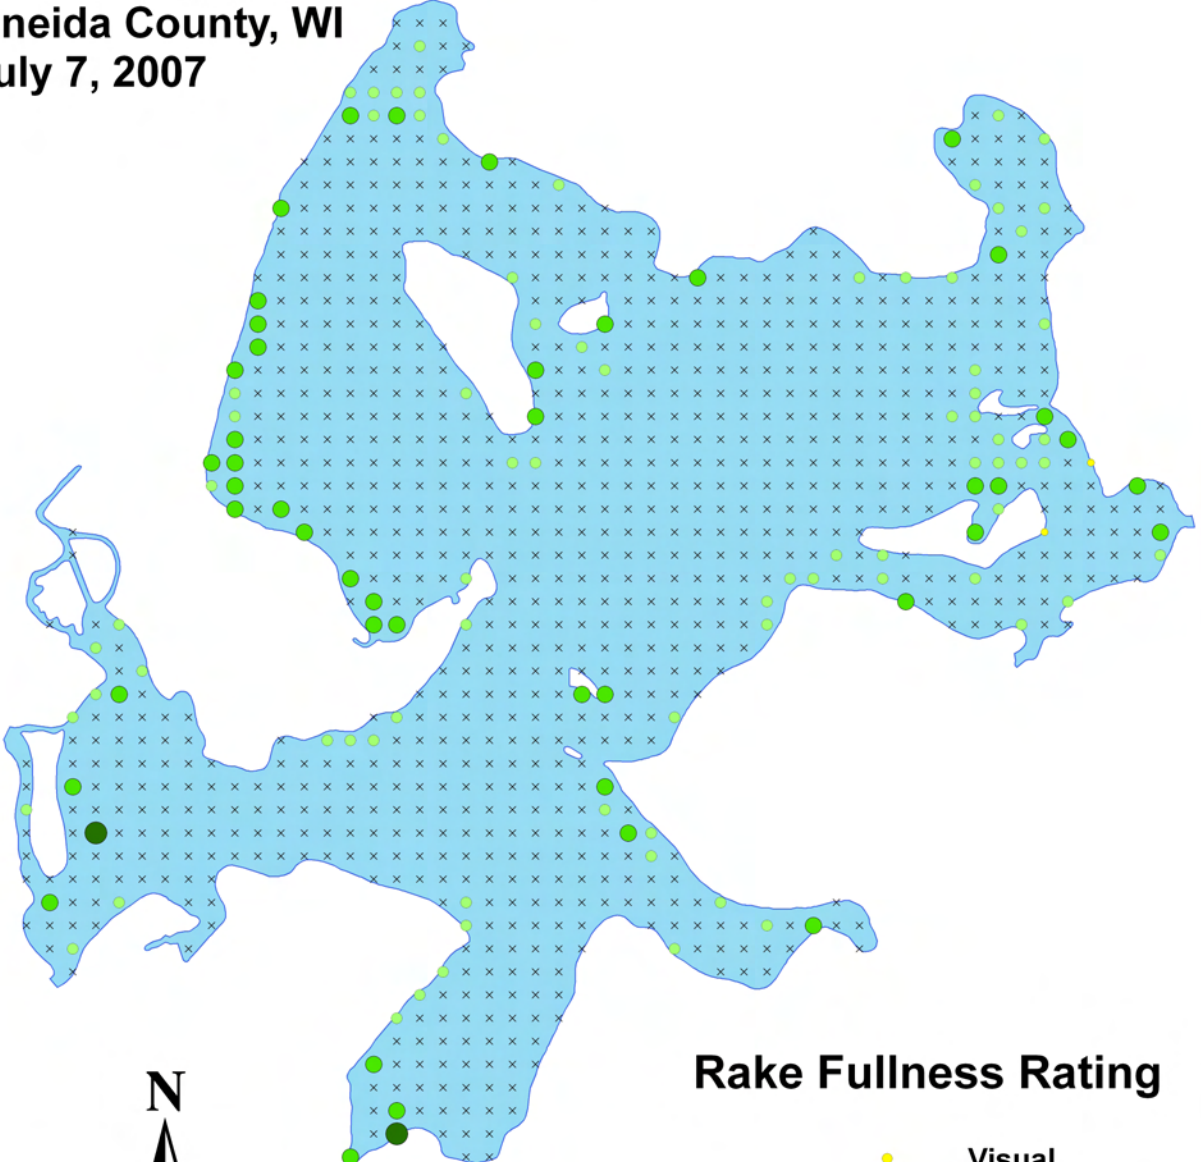

- Visual
- 1
- 2
- 3
- × None Found

**Creeping bladderwort
(*Utricularia gibba*)
Aquatic Macrophyte Distribution
Lake Kawaguesaga
Oneida County, WI
July 7, 2007**

Rake Fullness Rating

-  Visual
-  1
-  2
-  3
-  None Found

Flat-leaf bladderwort
(*Utricularia intermedia*)
Aquatic Macrophyte Distribution
Lake Kawaguesaga
Oneida County, WI
July 7, 2007

Rake Fullness Rating

- Visual
- 1
- 2
- 3
- × None Found

Common bladderwort
(*Utricularia vulgaris*)
Aquatic Macrophyte Distribution
Lake Kawaguesaga
Oneida County, WI
July 7, 2007

Rake Fullness Rating

- Visual
- 1
- 2
- 3
- × None Found

0 0.2 0.4 0.8
Miles

Wild celery
(*Vallisneria americana*)
Aquatic Macrophyte Distribution
Lake Kawaguesaga
Oneida County, WI
July 7, 2007

Rake Fullness Rating