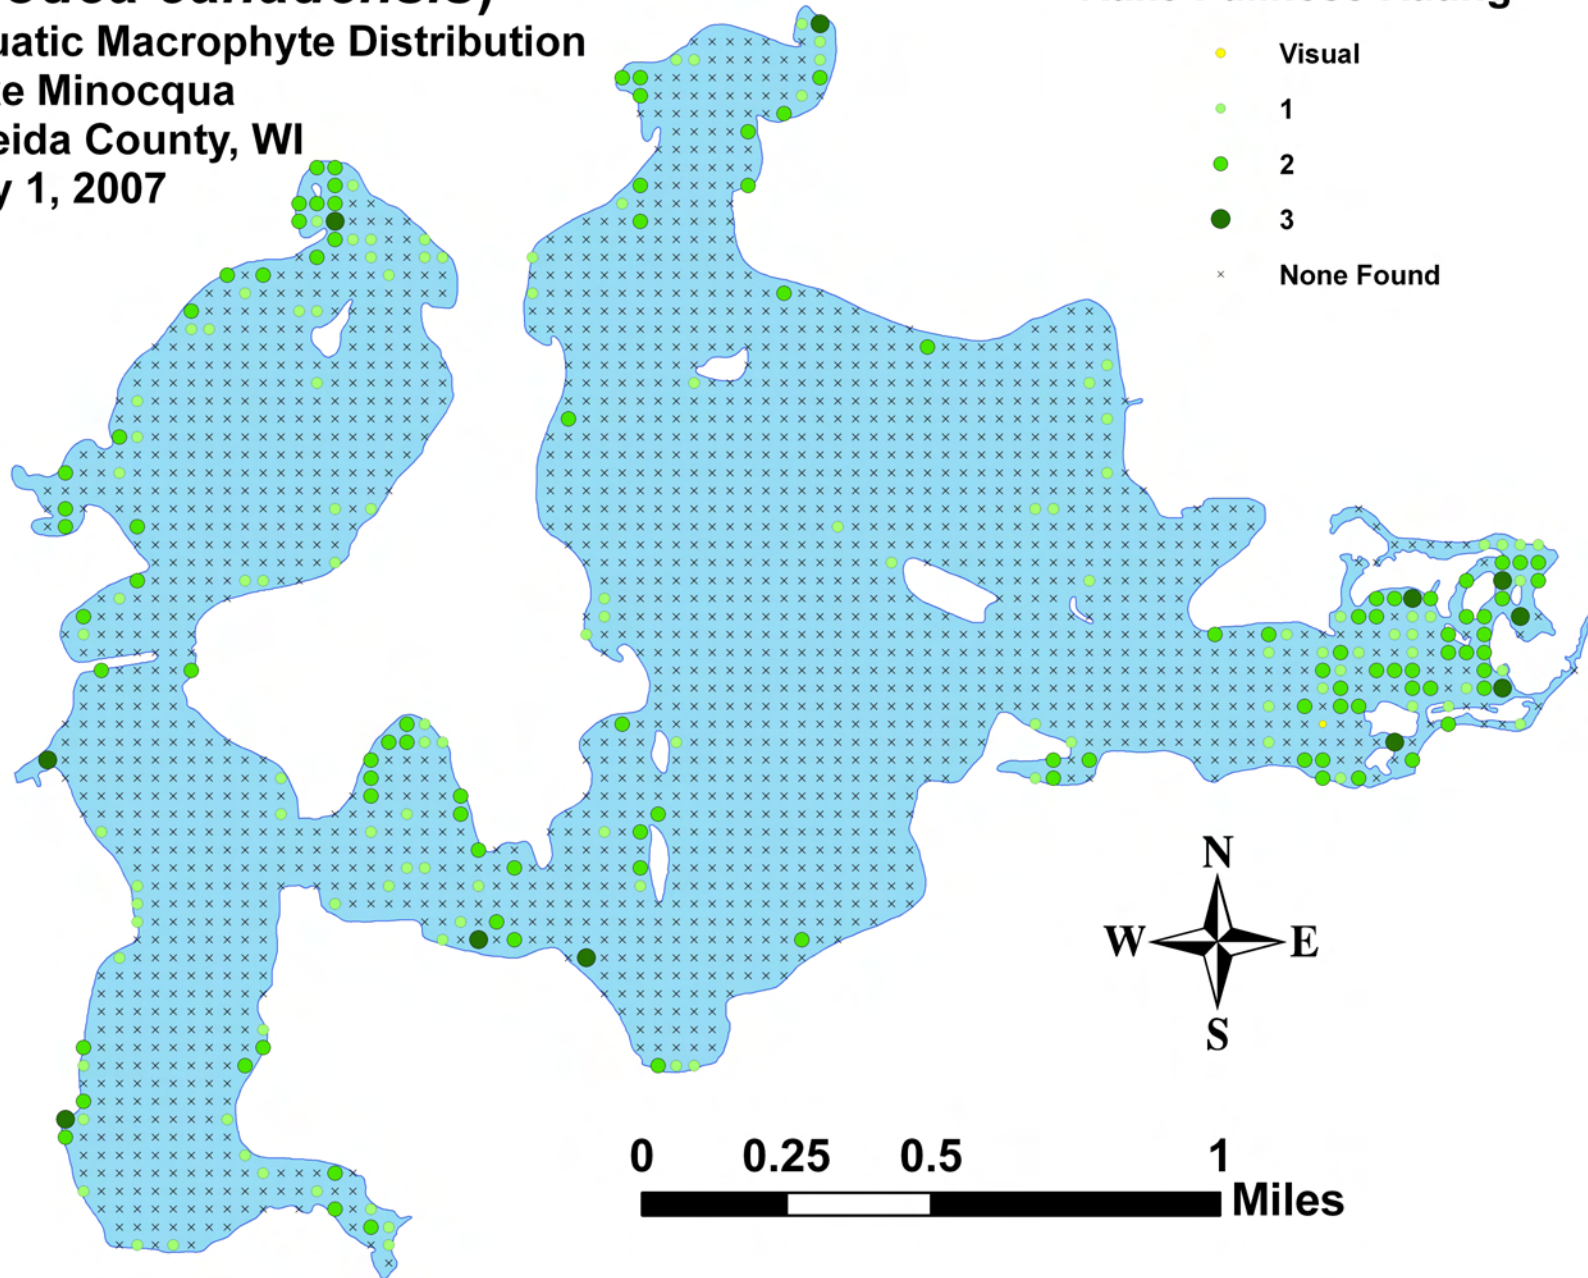

Common waterweed (*Elodea canadensis*)

Aquatic Macrophyte Distribution
Lake Minocqua
Oneida County, WI
July 1, 2007

Rake Fullness Rating

- Visual
- 1
- 2
- 3
- × None Found