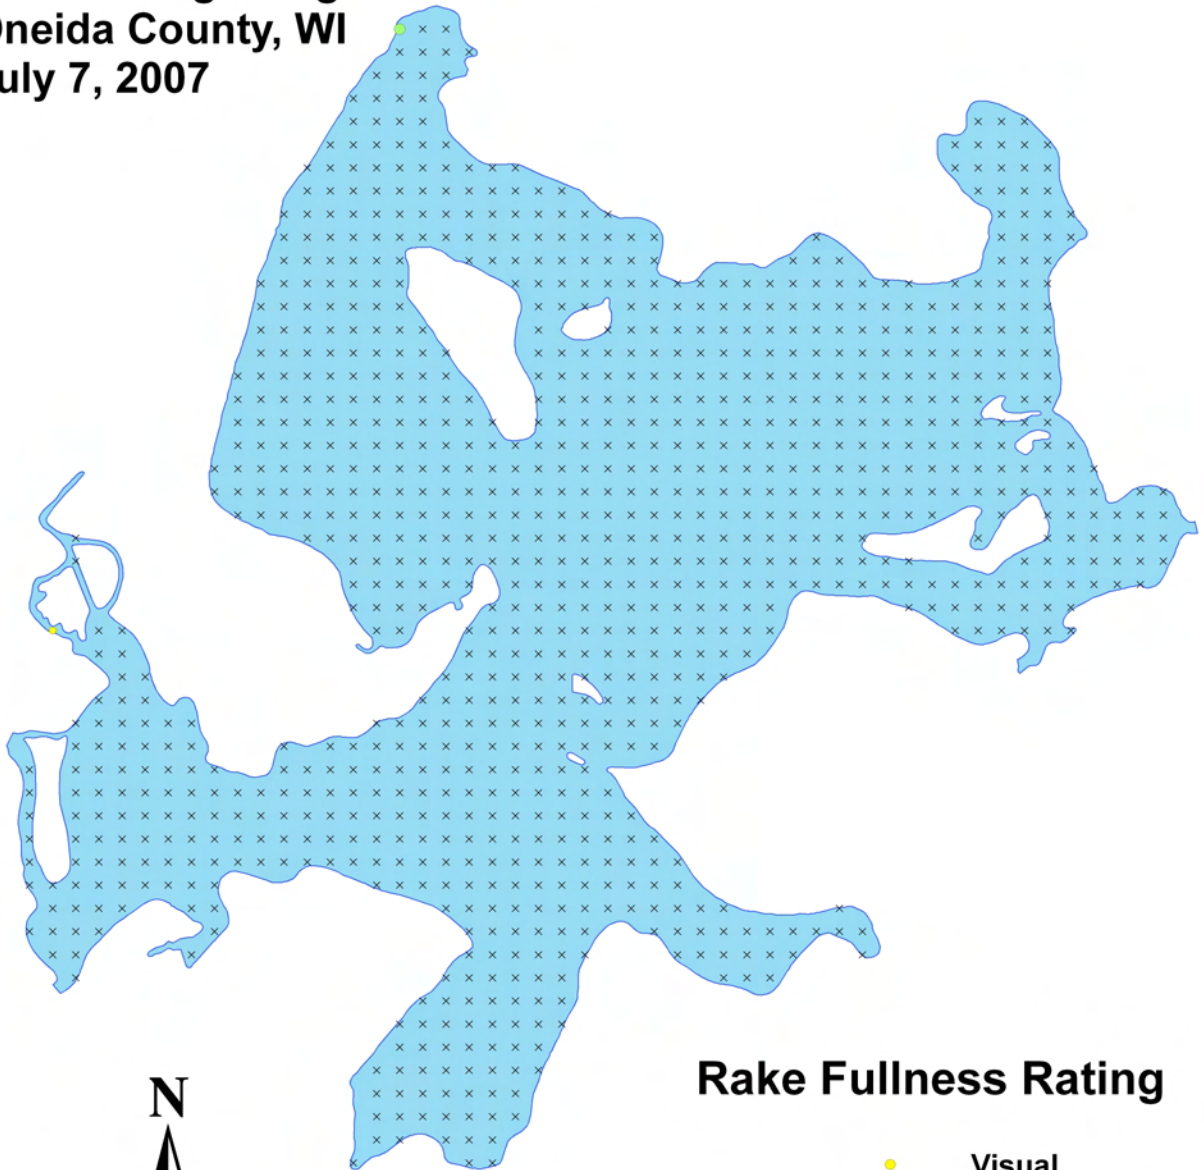

Rake Fullness Rating

- Visual
- 1
- 2
- 3
- × None Found

Common bur-reed
(*Sparganium eurycarpum*)
Aquatic Macrophyte Distribution
Lake Kawaguesaga
Oneida County, WI
July 7, 2007

Rake Fullness Rating

- Visual
- 1
- 2
- 3
- × None Found

Floating-leaf bur-reed
(*Sparganium fluctuans*)
Aquatic Macrophyte Distribution
Lake Kawaguesaga
Oneida County, WI
July 7, 2007

Rake Fullness Rating

- Visual
- 1
- 2
- 3
- × None Found

Large duckweed
(*Spirodela polyrhiza*)
Aquatic Macrophyte Distribution
Lake Kawaguesaga
Oneida County, WI
July 7, 2007

Rake Fullness Rating

- Visual
- 1
- 2
- 3
- × None Found

Broad-leaved cattail (*Typha latifolia*)

Aquatic Macrophyte Distribution

Lake Kawaguesaga

Oneida County, WI

July 7, 2007

Rake Fullness Rating

- Visual
- 1
- 2
- 3
- × None Found

**Creeping bladderwort
(*Utricularia gibba*)
Aquatic Macrophyte Distribution
Lake Kawaguesaga
Oneida County, WI
July 7, 2007**

Rake Fullness Rating

-  Visual
-  1
-  2
-  3
-  None Found