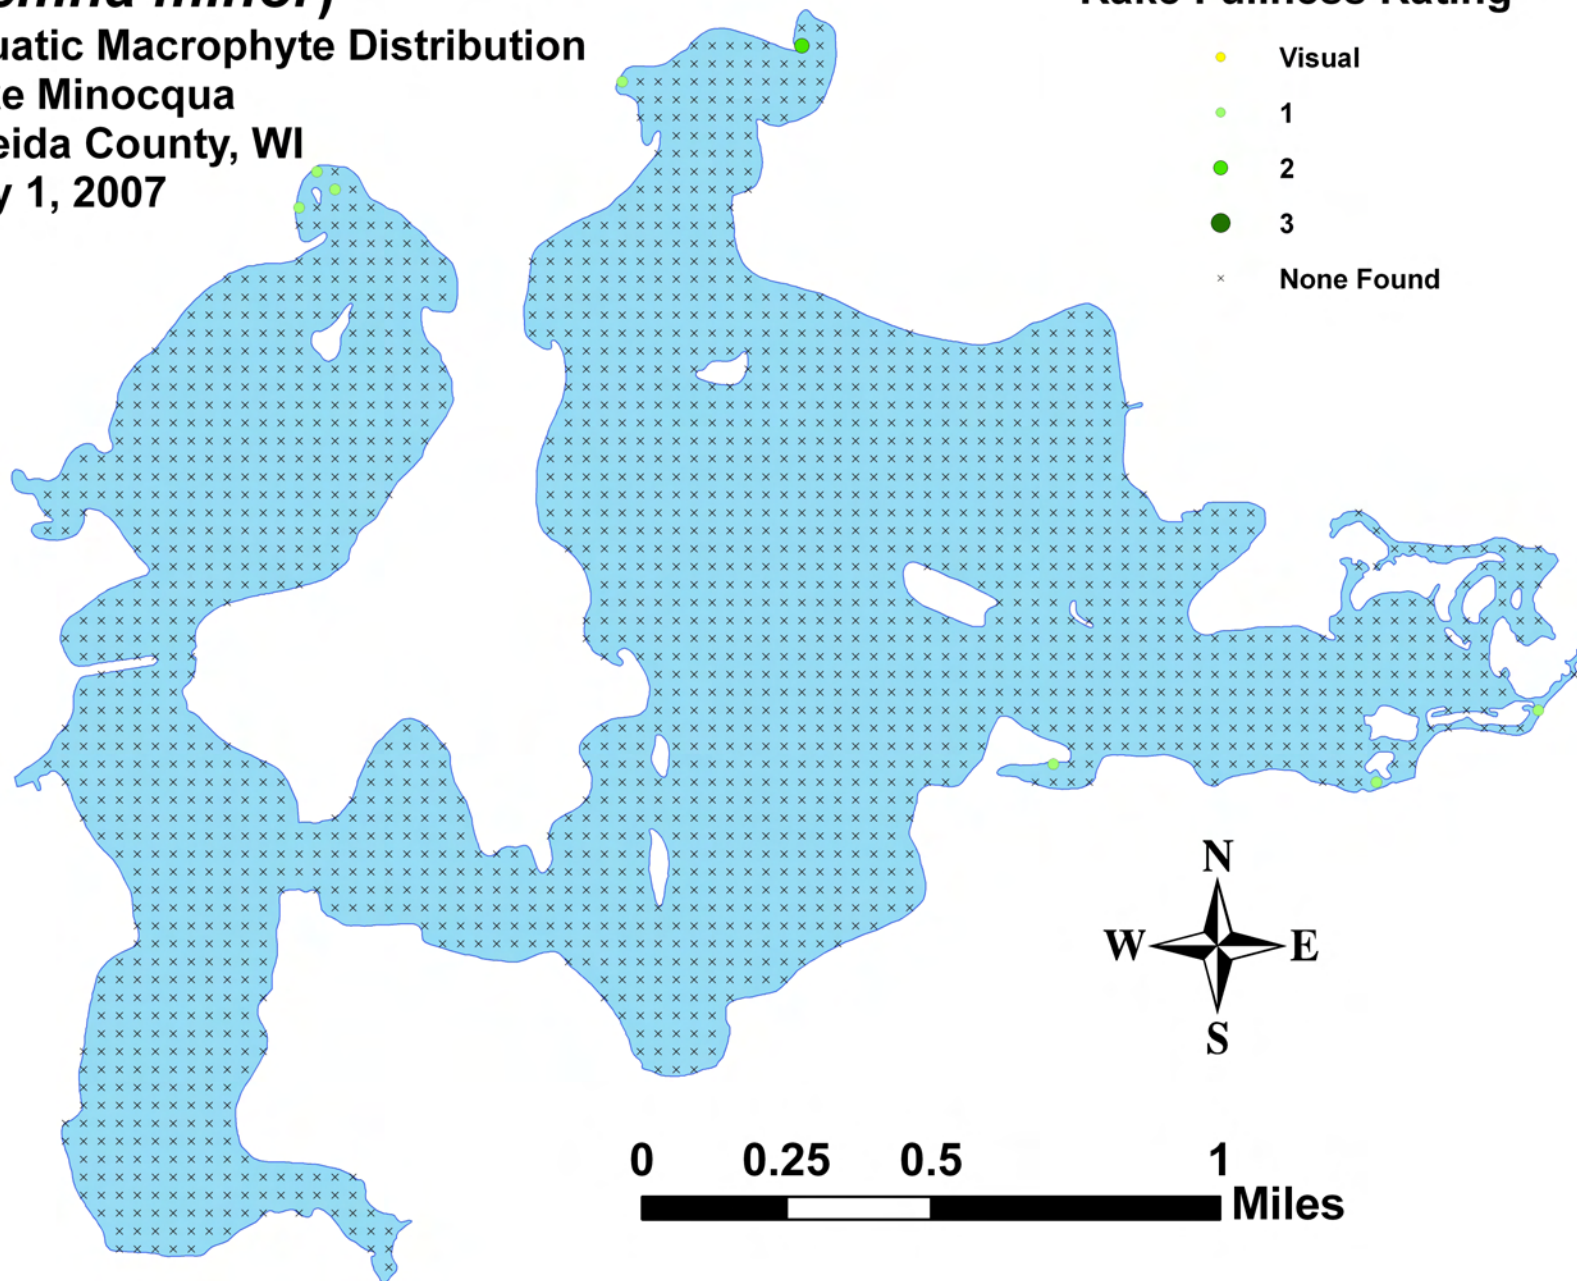

Aquatic Macrophyte Distribution
Lake Minocqua
Oneida County, WI
July 1, 2007

Rake Fullness Rating

- Visual
- 1
- 2
- 3
- × None Found

Small duckweed (*Lemna minor*)

Aquatic Macrophyte Distribution
Lake Minocqua
Oneida County, WI
July 1, 2007

Rake Fullness Rating

- Visual
- 1
- 2
- 3
- × None Found

Forked duckweed (*Lemna trisulca*)

Aquatic Macrophyte Distribution
Lake Minocqua
Oneida County, WI
July 1, 2007

Rake Fullness Rating

- Visual
- 1
- 2
- 3
- × None Found