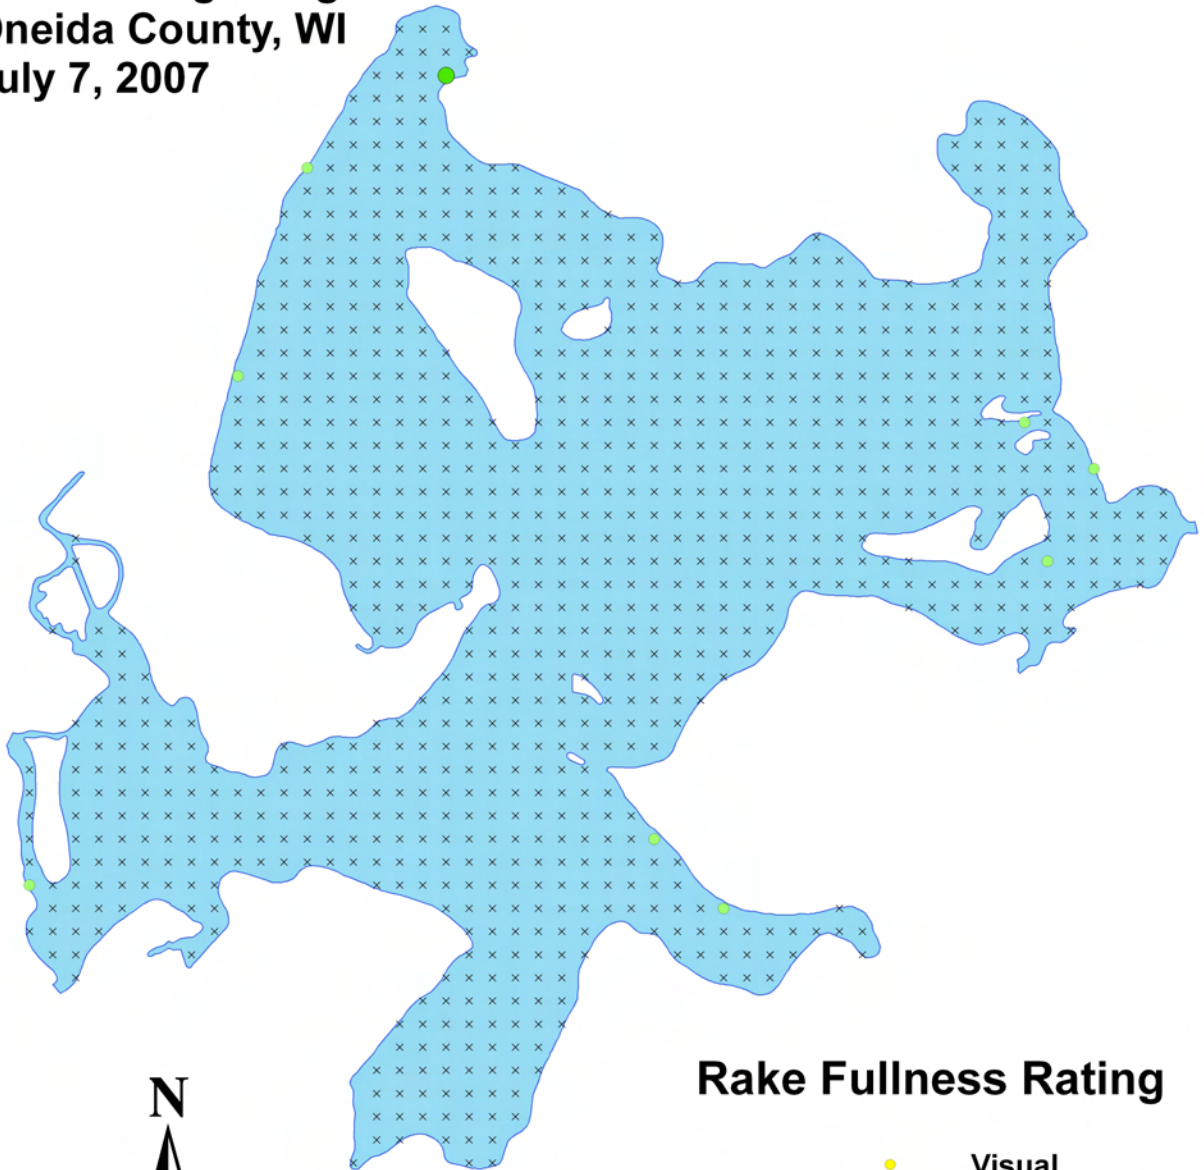

Sessile-fruited arrowhead (*Sagittaria rigida*)

Aquatic Macrophyte Distribution

Lake Kawaguesaga

Oneida County, WI

July 7, 2007

0 0.2 0.4 0.8
Miles

Rake Fullness Rating

- Visual
- 1
- 2
- 3
- × None Found

Softstem bulrush (*Schoenoplectus tabernaemontani*)

Aquatic Macrophyte Distribution

Lake Kawaguesaga

Oneida County, WI

July 7, 2007

Rake Fullness Rating

- Visual
- 1
- 2
- 3
- × None Found

Narrow-leaf bur-reed
(*Sparganium emersum*)
Aquatic Macrophyte Distribution
Lake Kawaguesaga
Oneida County, WI
July 7, 2007

Floating-leaf bur-reed
(*Sparganium fluctuans*)
Aquatic Macrophyte Distribution
Lake Kawaguesaga
Oneida County, WI
July 7, 2007

Rake Fullness Rating

- Visual
- 1
- 2
- 3
- × None Found

Large duckweed
(*Spirodela polyrhiza*)
Aquatic Macrophyte Distribution
Lake Kawaguesaga
Oneida County, WI
July 7, 2007