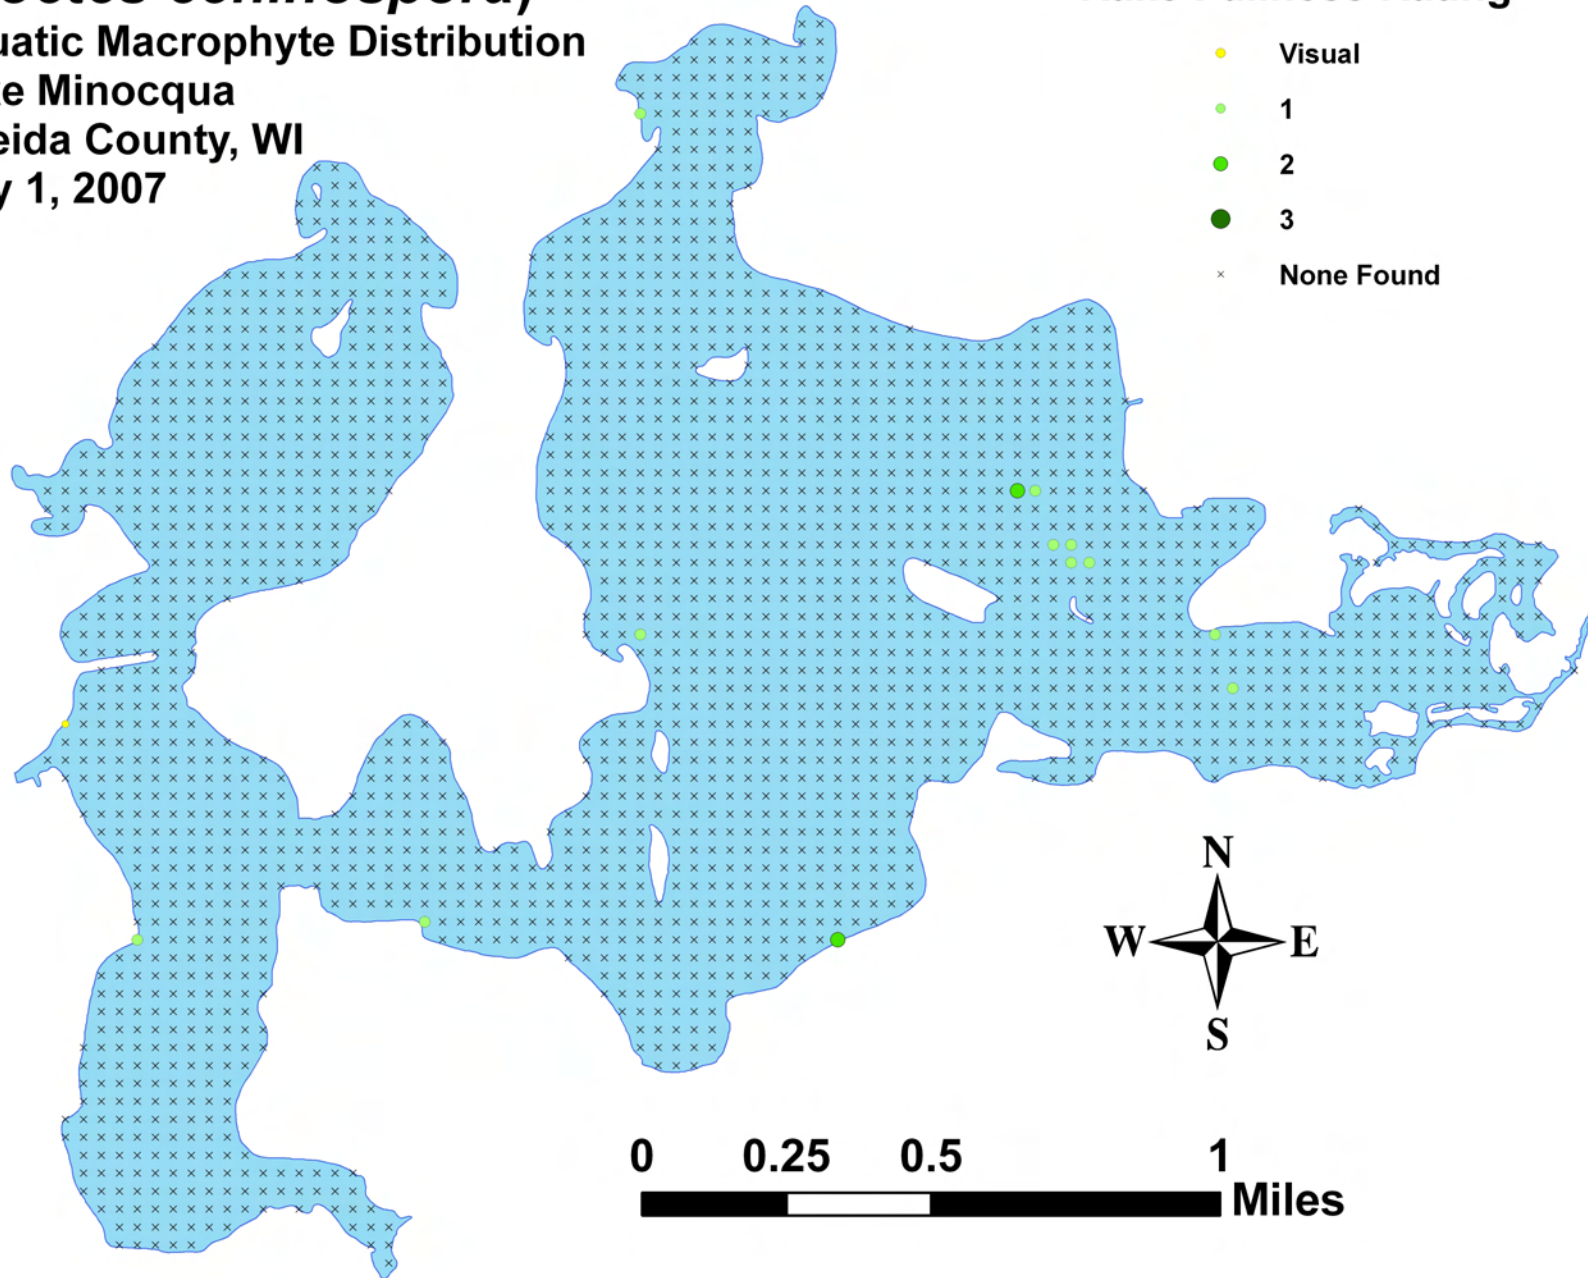

Rake Fullness Rating

- Visual
- 1
- 2
- 3
- × None Found

Spiny-spored quillwort (*Isoetes echinospora*)

Aquatic Macrophyte Distribution
Lake Minocqua
Oneida County, WI
July 1, 2007

Rake Fullness Rating

- Visual
- 1
- 2
- 3
- × None Found