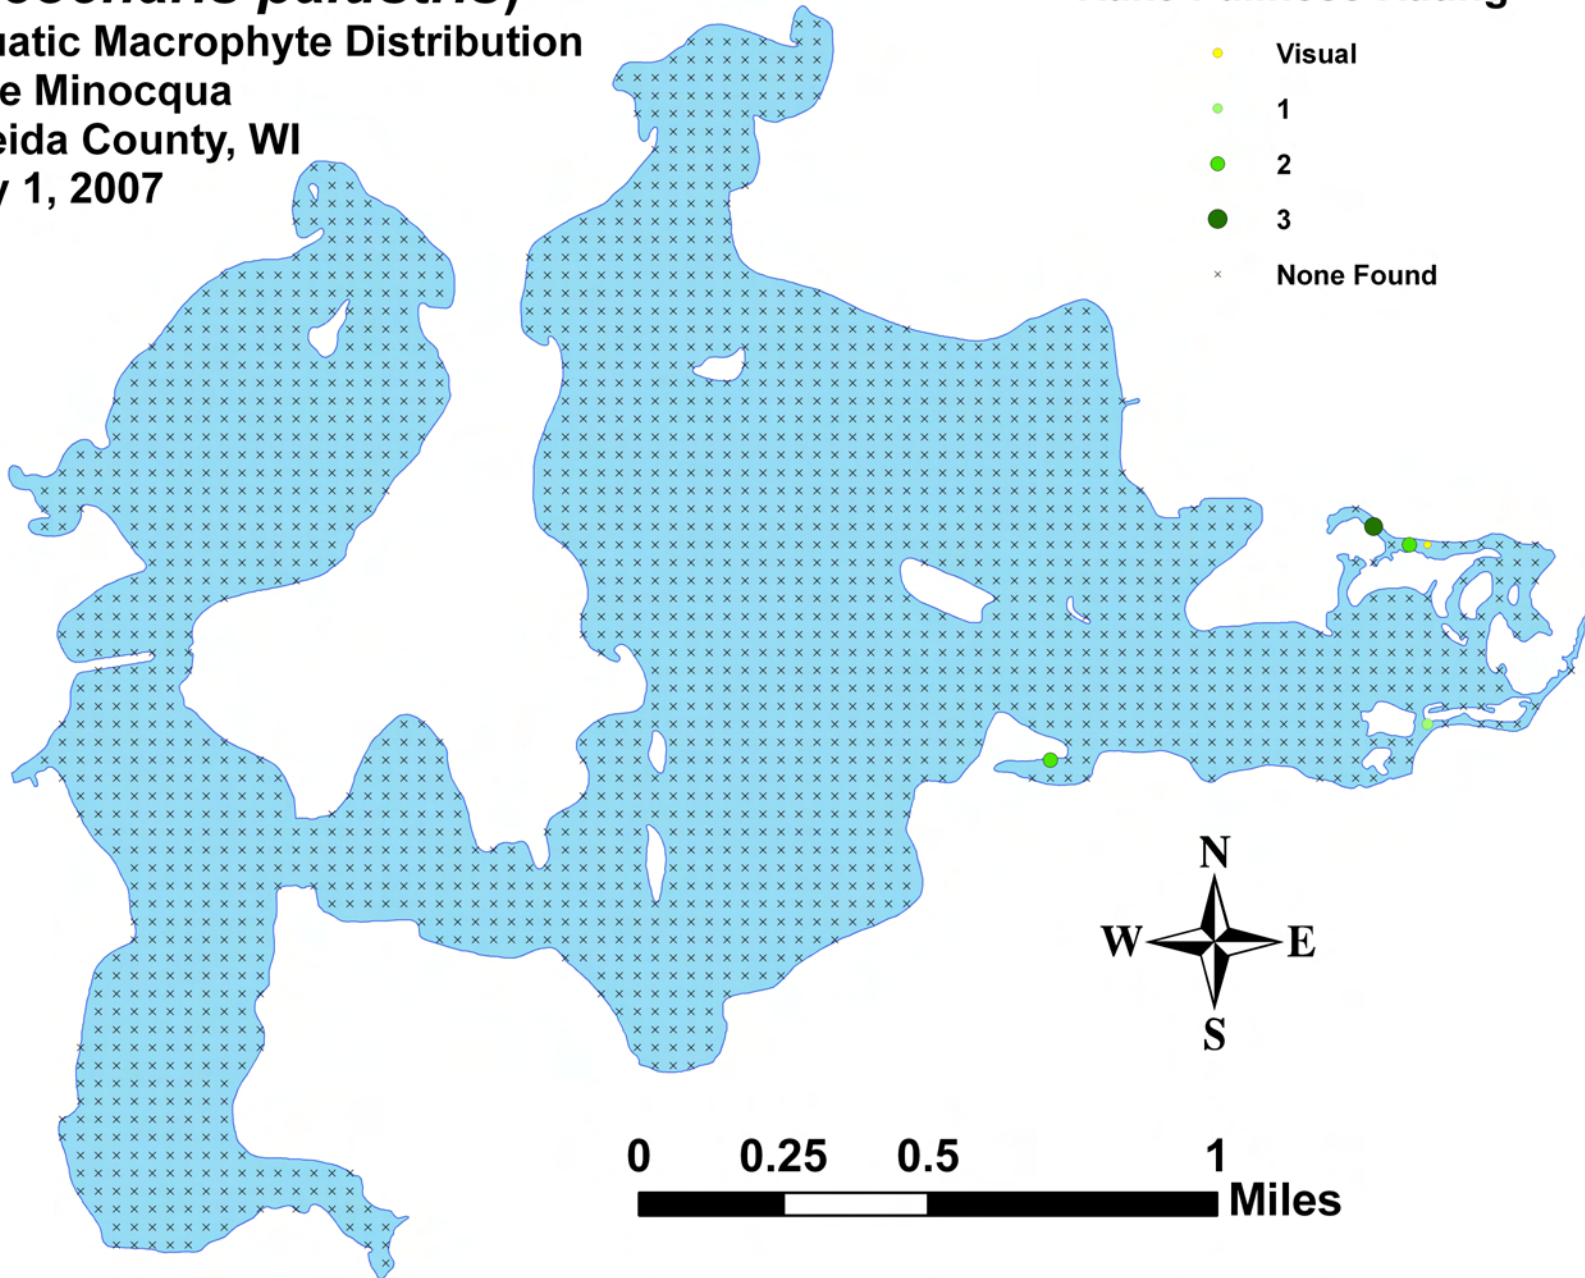

Creeping spikerush
(*Eleocharis palustris*)
Aquatic Macrophyte Distribution
Lake Minocqua
Oneida County, WI
July 1, 2007

Rake Fullness Rating

- Visual
- 1
- 2
- 3
- × None Found