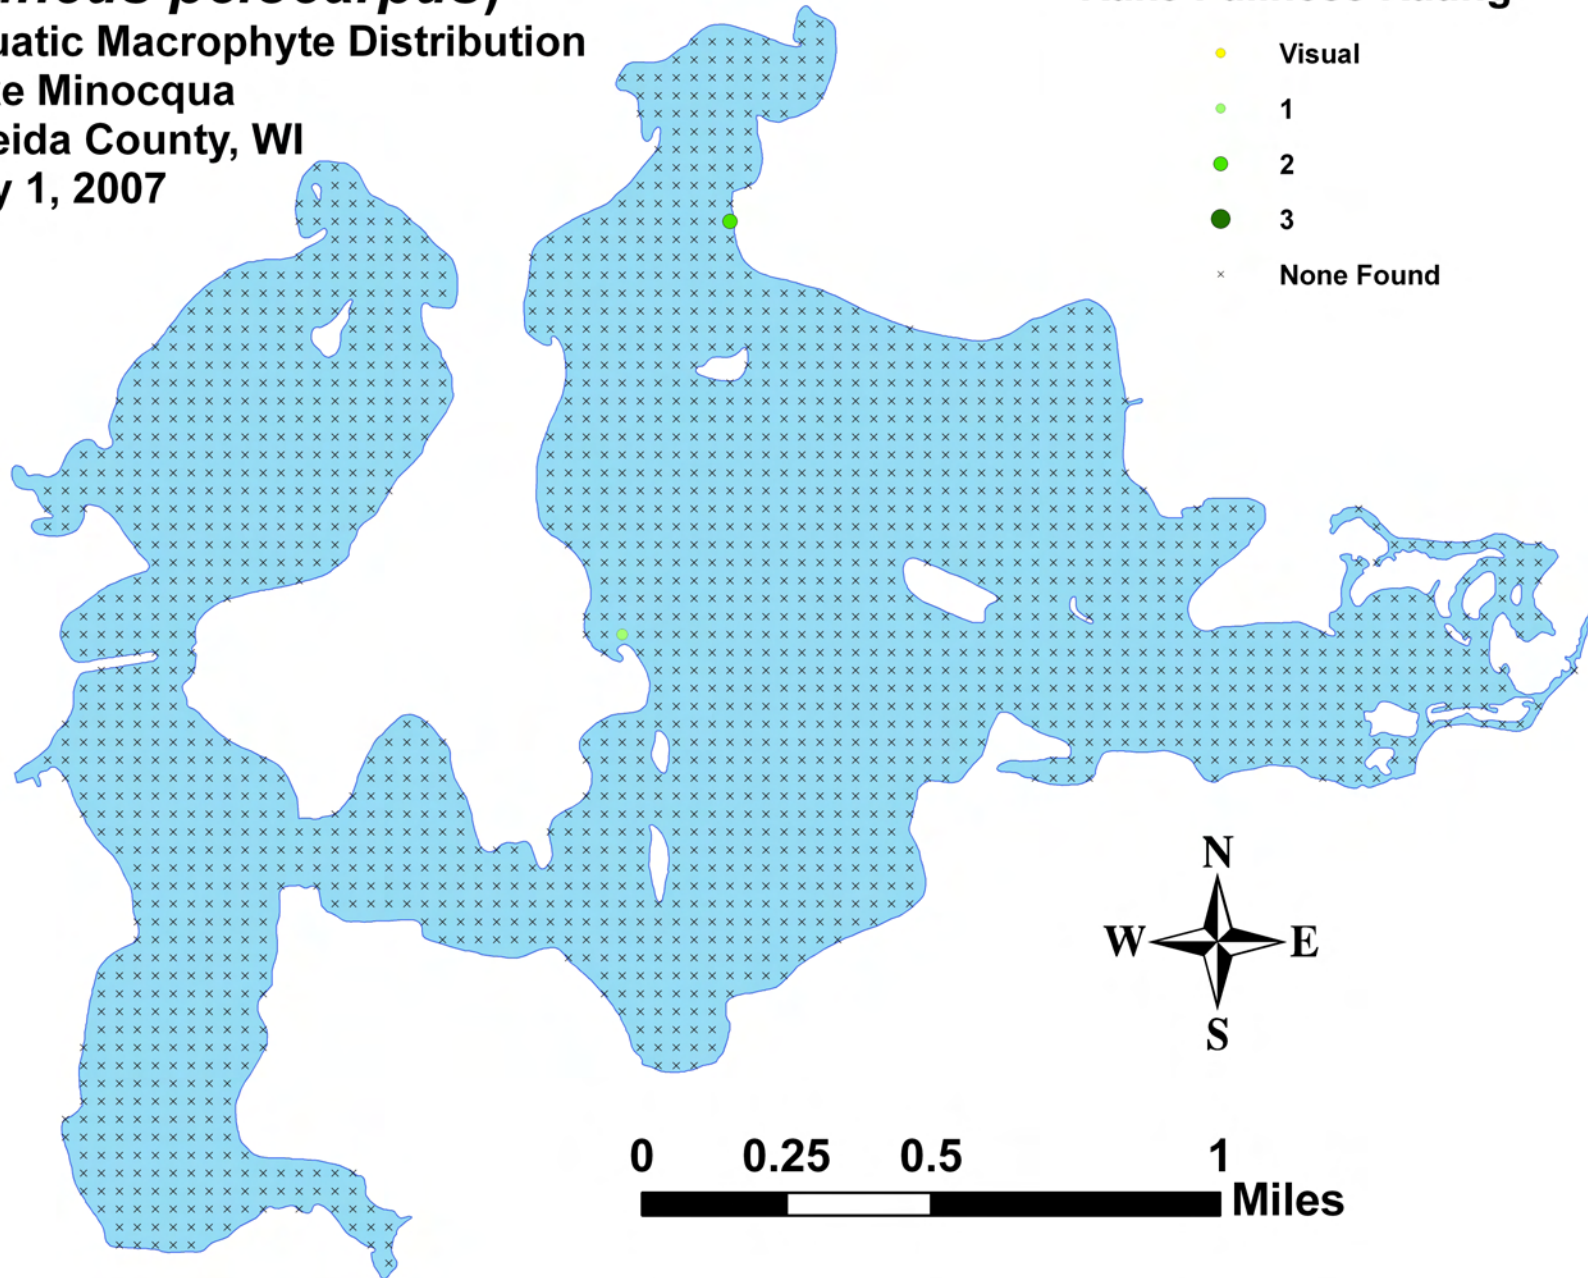

Rake Fullness Rating

- Visual
- 1
- 2
- 3
- × None Found

Spiny-spored quillwort (*Isoetes echinospora*)

Aquatic Macrophyte Distribution
Lake Minocqua
Oneida County, WI
July 1, 2007

Rake Fullness Rating

- Visual
- 1
- 2
- 3
- × None Found

Aquatic Macrophyte Distribution
Lake Minocqua
Oneida County, WI
July 1, 2007

Rake Fullness Rating

- Visual
- 1
- 2
- 3
- × None Found

Small duckweed (*Lemna minor*)

Aquatic Macrophyte Distribution
Lake Minocqua
Oneida County, WI
July 1, 2007