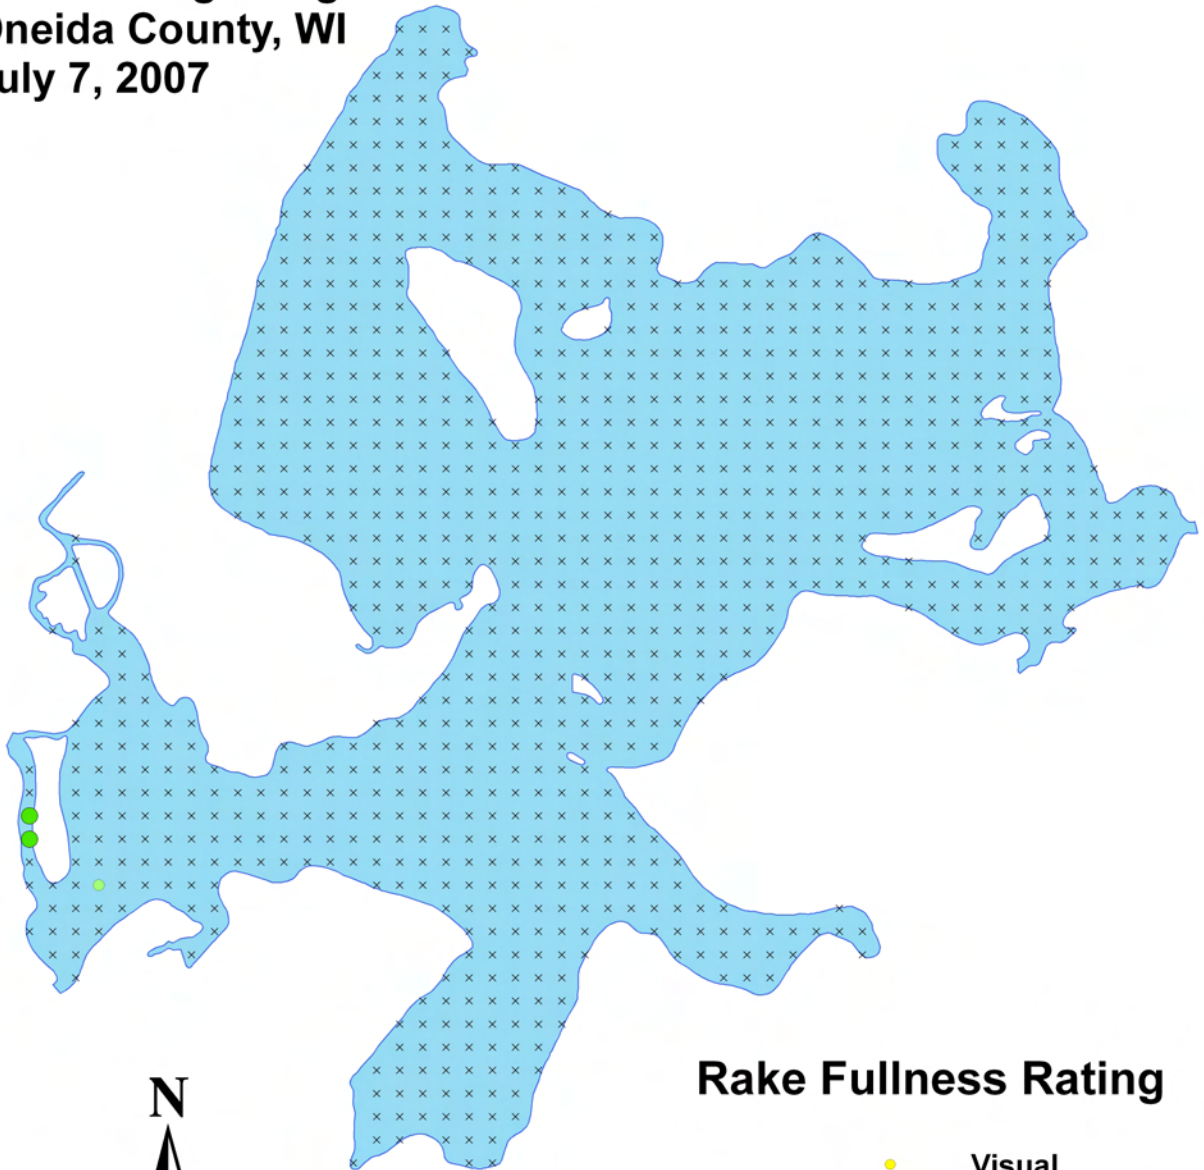

Floating-leaf bur-reed
(*Sparganium fluctuans*)
Aquatic Macrophyte Distribution
Lake Kawaguesaga
Oneida County, WI
July 7, 2007

Rake Fullness Rating

- Visual
- 1
- 2
- 3
- × None Found

Large duckweed
(*Spirodela polyrhiza*)
Aquatic Macrophyte Distribution
Lake Kawaguesaga
Oneida County, WI
July 7, 2007

Rake Fullness Rating

- Visual
- 1
- 2
- 3
- × None Found

Broad-leaved cattail (*Typha latifolia*)

Aquatic Macrophyte Distribution

Lake Kawaguesaga

Oneida County, WI

July 7, 2007

Rake Fullness Rating

- Visual
- 1
- 2
- 3
- × None Found

**Creeping bladderwort
(*Utricularia gibba*)
Aquatic Macrophyte Distribution
Lake Kawaguesaga
Oneida County, WI
July 7, 2007**

Rake Fullness Rating

-  Visual
-  1
-  2
-  3
-  None Found

Rake Fullness Rating

- Visual
- 1
- 2
- 3
- × None Found

0 0.2 0.4 0.8
Miles

Wild celery
(*Vallisneria americana*)
Aquatic Macrophyte Distribution
Lake Kawaguesaga
Oneida County, WI
July 7, 2007

Rake Fullness Rating