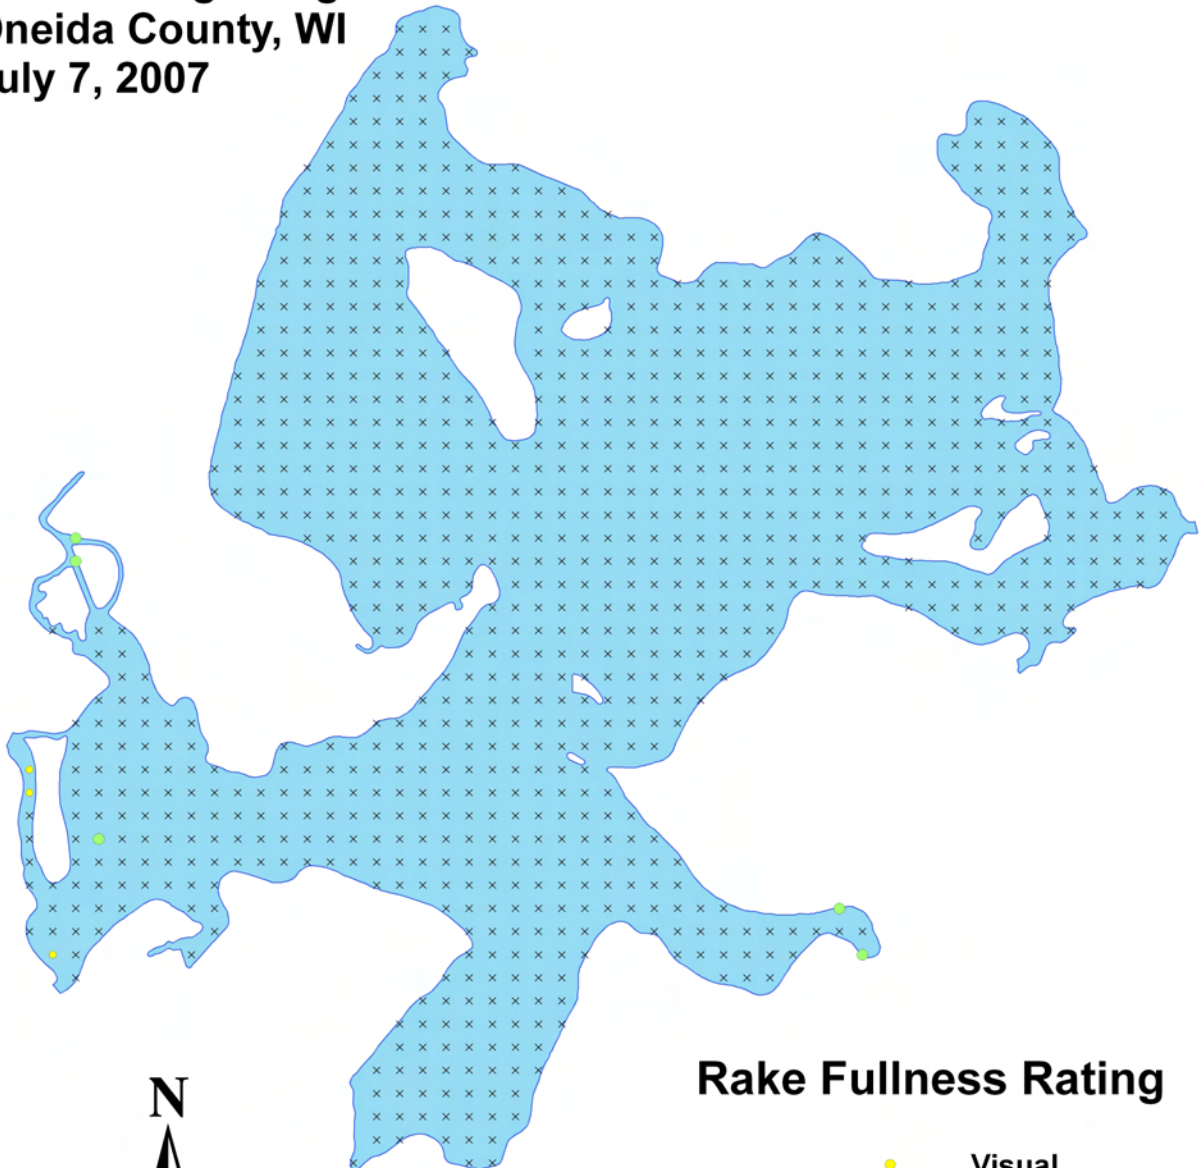

- Visual
- 1
- 2
- 3
- × None Found

**Creeping bladderwort
(*Utricularia gibba*)
Aquatic Macrophyte Distribution
Lake Kawaguesaga
Oneida County, WI
July 7, 2007**

Rake Fullness Rating

-  Visual
-  1
-  2
-  3
-  None Found

Flat-leaf bladderwort
(*Utricularia intermedia*)
Aquatic Macrophyte Distribution
Lake Kawaguesaga
Oneida County, WI
July 7, 2007

Rake Fullness Rating

- Visual
- 1
- 2
- 3
- × None Found

Common bladderwort
(*Utricularia vulgaris*)
Aquatic Macrophyte Distribution
Lake Kawaguesaga
Oneida County, WI
July 7, 2007

Rake Fullness Rating

- Visual
- 1
- 2
- 3
- × None Found

0 0.2 0.4 0.8
Miles

Wild celery
(*Vallisneria americana*)
Aquatic Macrophyte Distribution
Lake Kawaguesaga
Oneida County, WI
July 7, 2007

Rake Fullness Rating