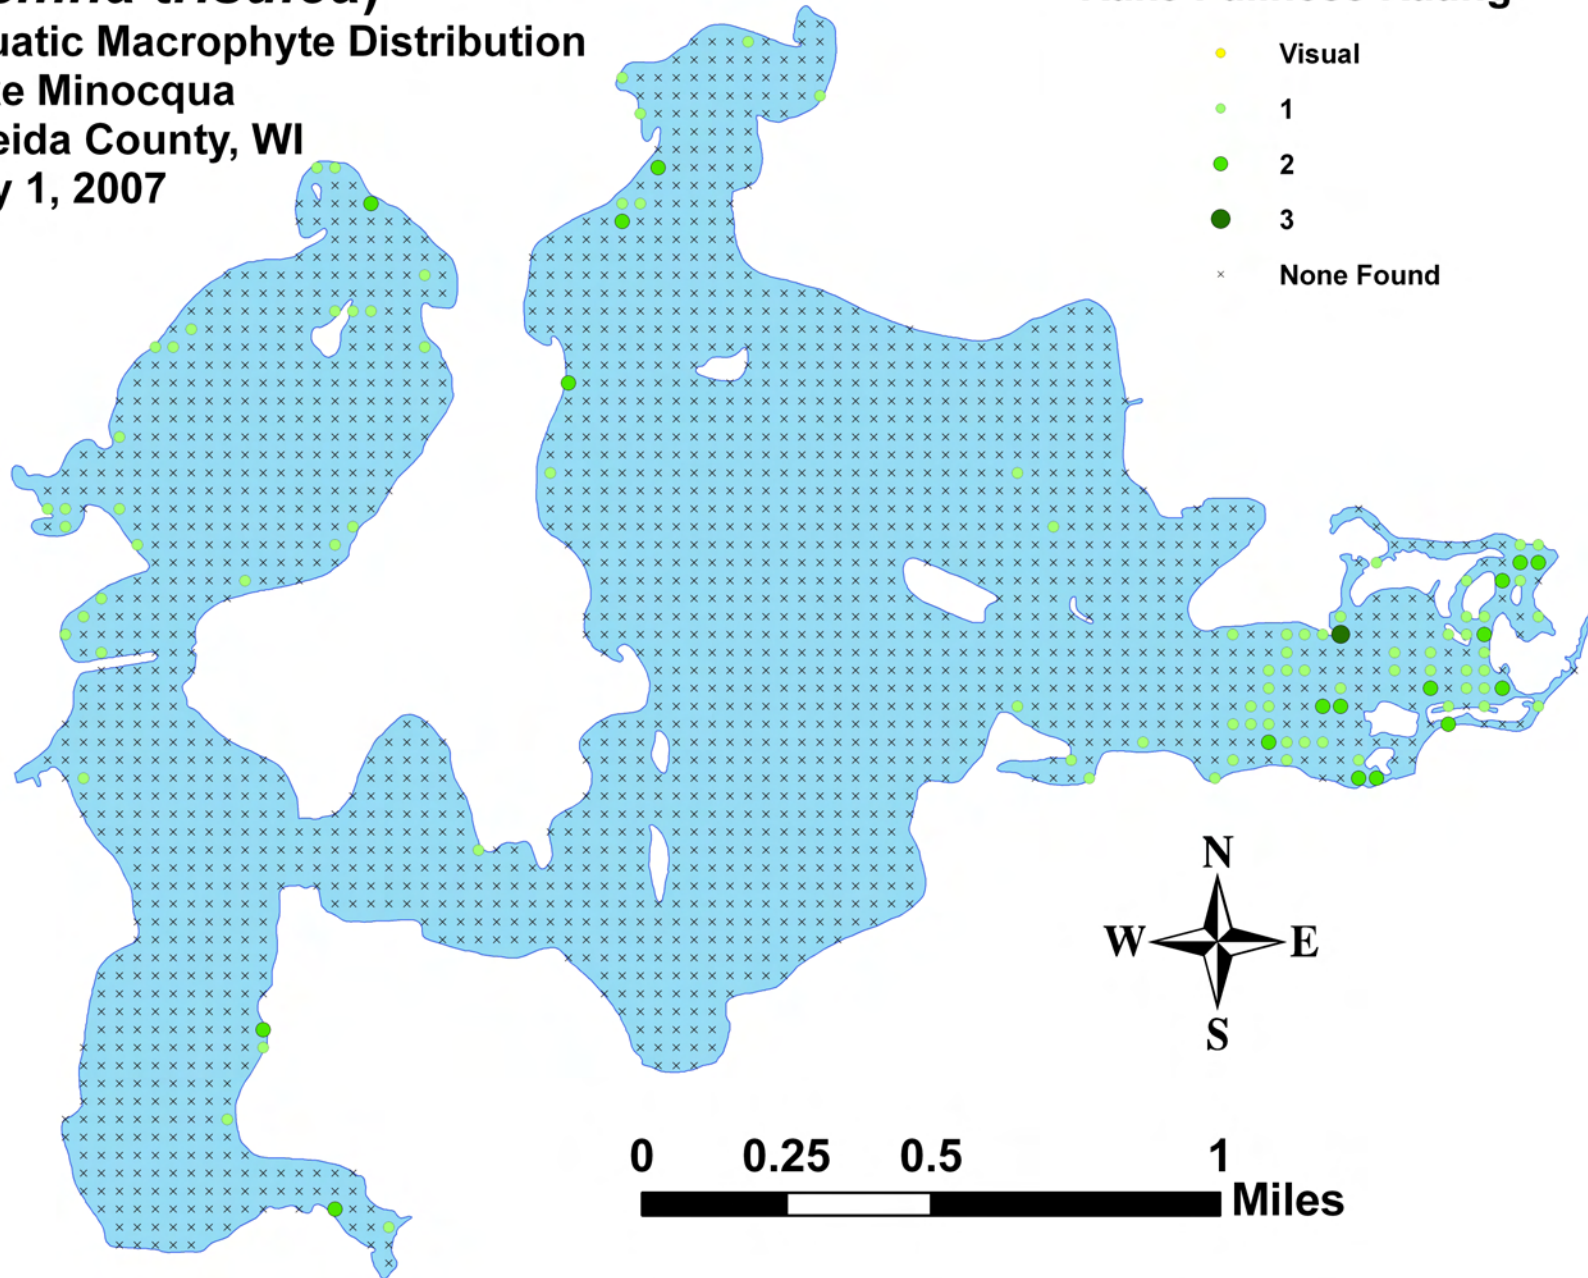

Rake Fullness Rating

- Visual
- 1
- 2
- 3
- × None Found

Forked duckweed (*Lemna trisulca*)

Aquatic Macrophyte Distribution
Lake Minocqua
Oneida County, WI
July 1, 2007

Rake Fullness Rating

- Visual
- 1
- 2
- 3
- × None Found

Purple loosestrife (*Lythrum salicaria*)

Aquatic Macrophyte Distribution
Lake Minocqua
Oneida County, WI
July 1, 2007

Rake Fullness Rating

- Visual
- 1
- 2
- 3
- × None Found

Water marigold (*Megalodonta beckii*)