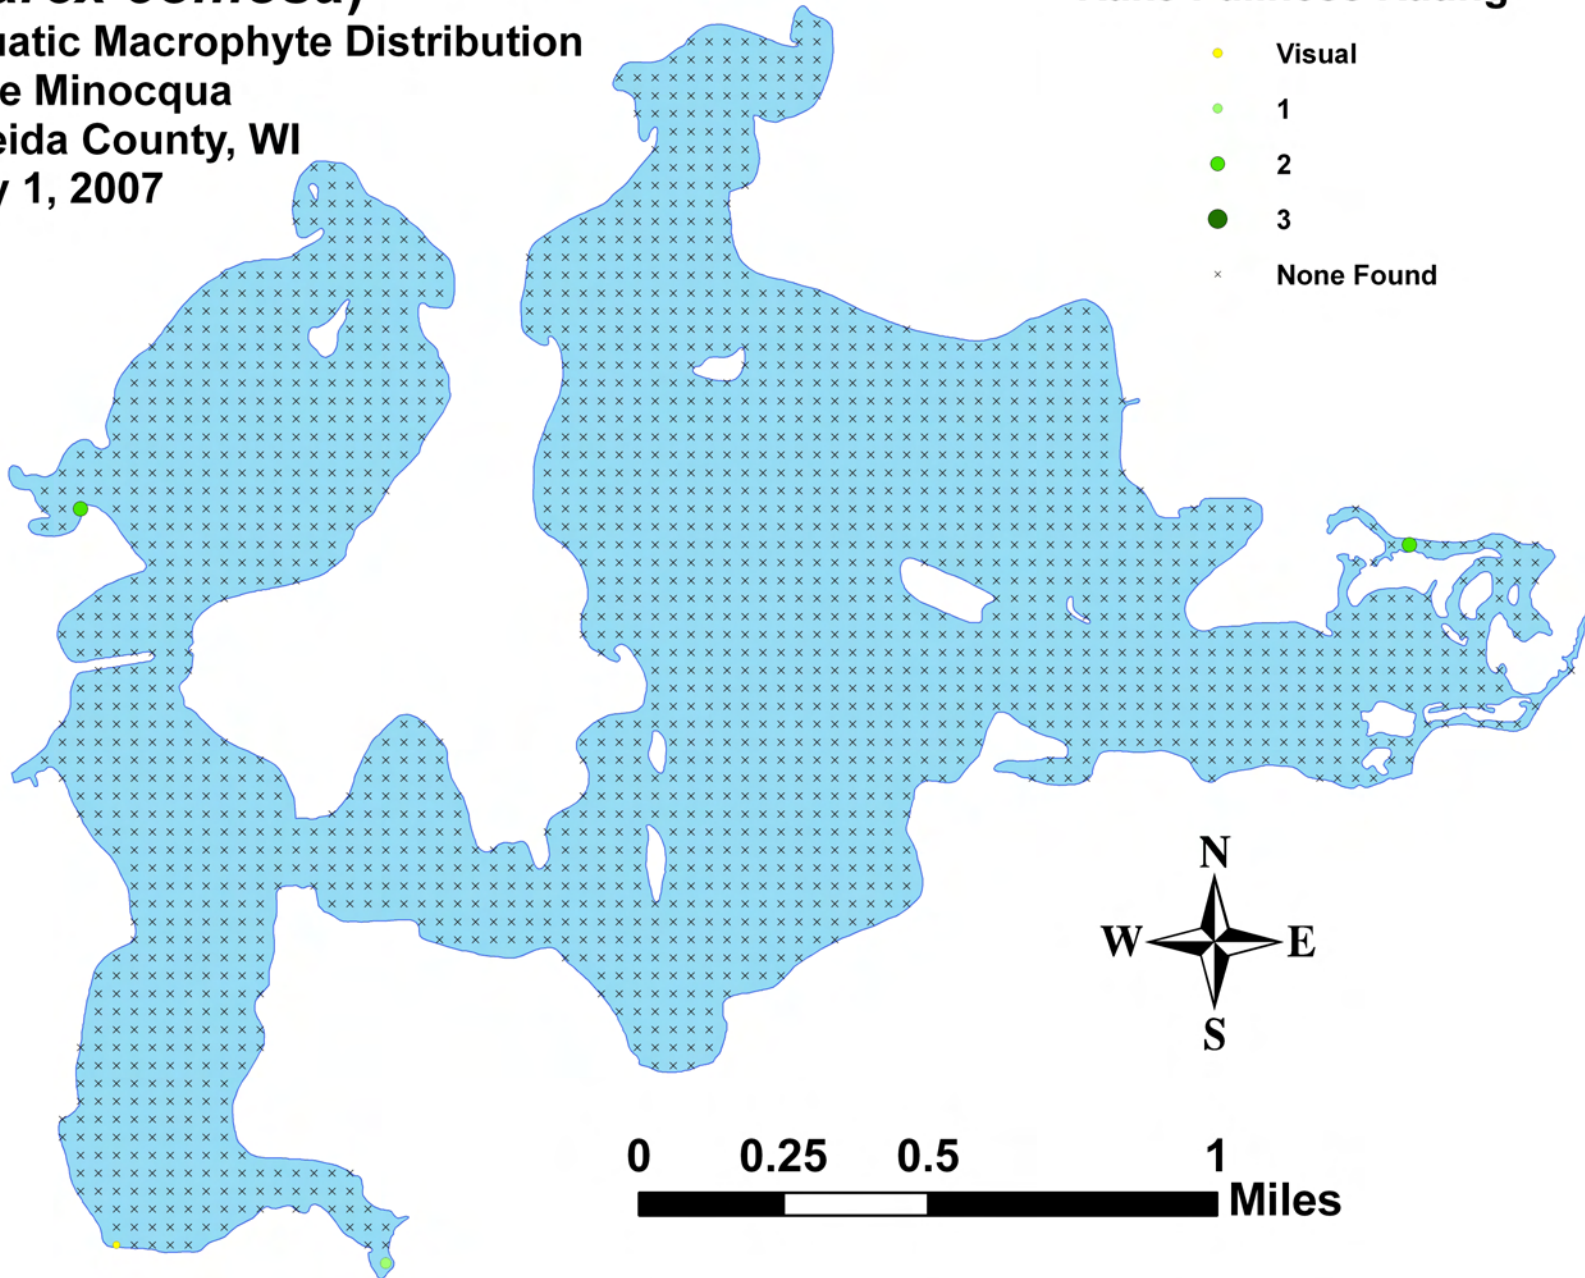

Bottle brush sedge (*Carex comosa*)

Aquatic Macrophyte Distribution
Lake Minocqua
Oneida County, WI
July 1, 2007

Rake Fullness Rating

- Visual
- 1
- 2
- 3
- × None Found

Coontail (*Ceratophyllum demersum*)