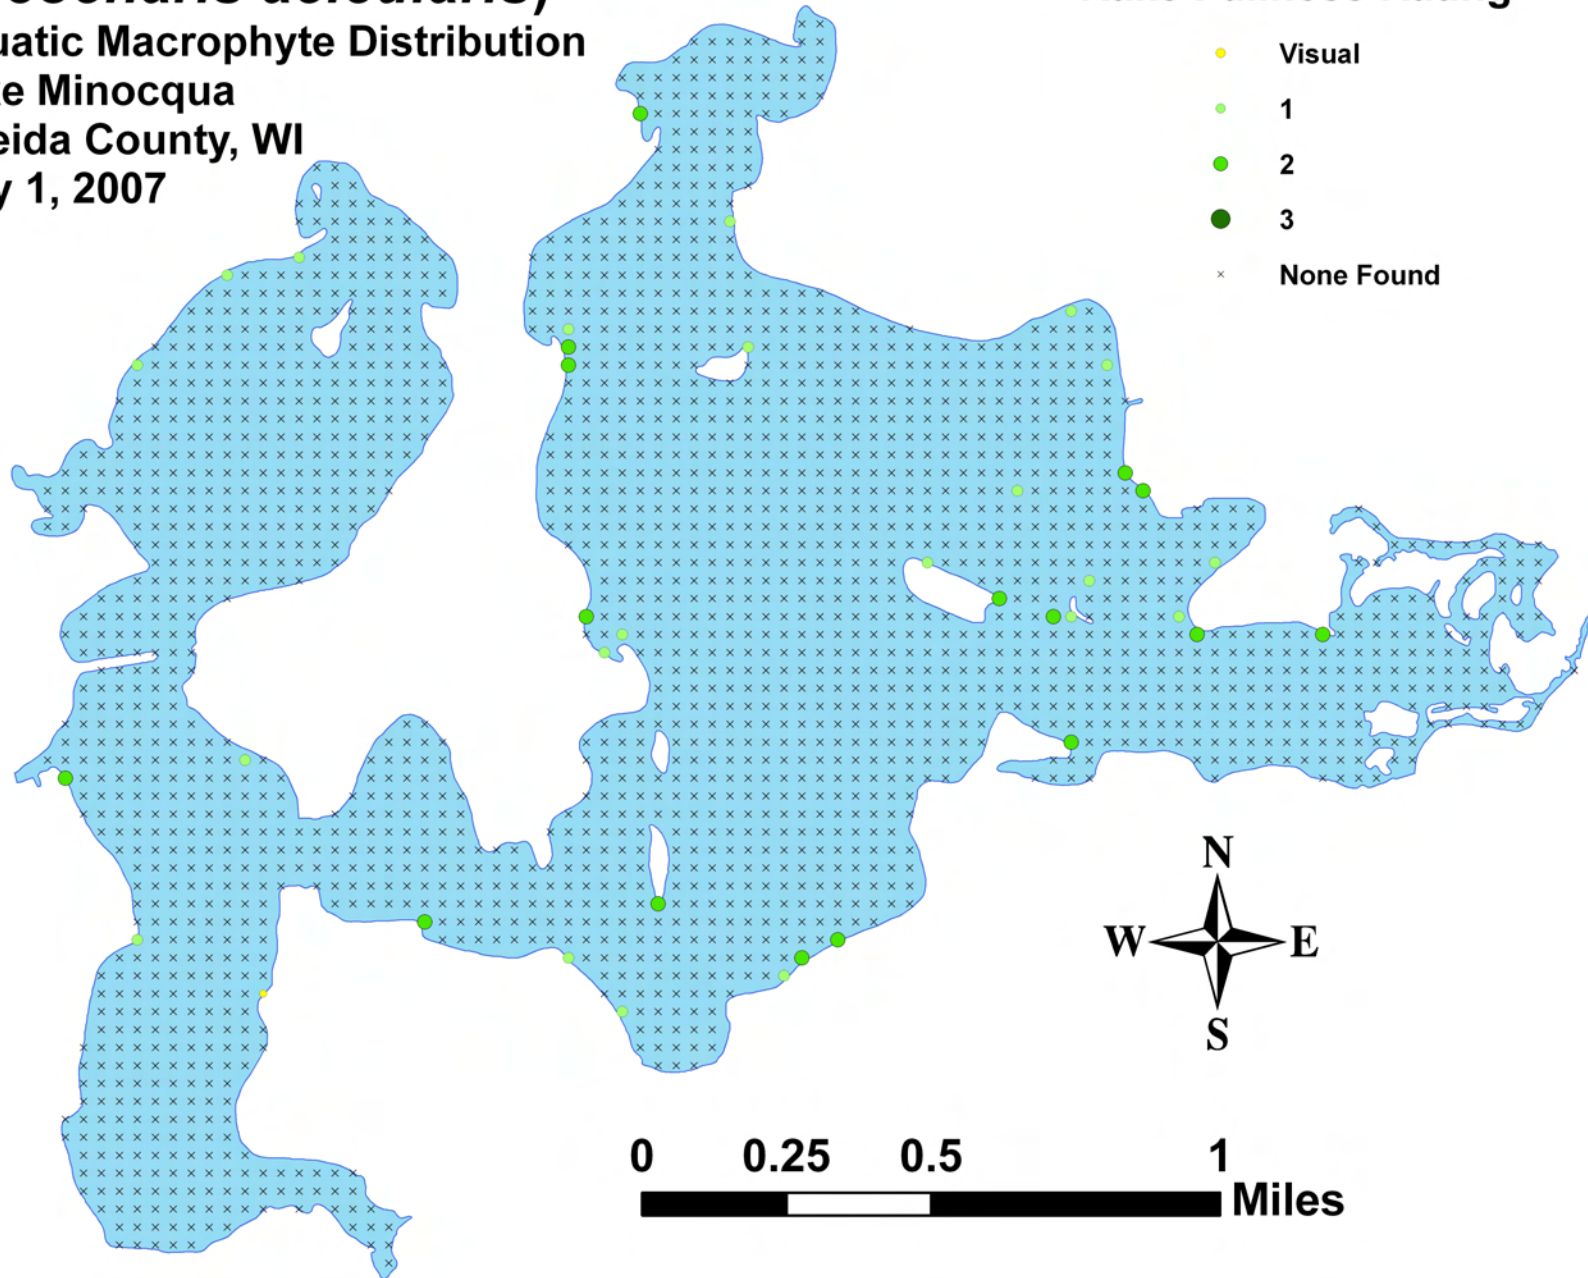

Rake Fullness Rating

- Visual
- 1
- 2
- 3
- × None Found

Needle spikerush
(*Eleocharis acicularis*)
Aquatic Macrophyte Distribution
Lake Minocqua
Oneida County, WI
July 1, 2007

Rake Fullness Rating

- Visual
- 1
- 2
- 3
- × None Found