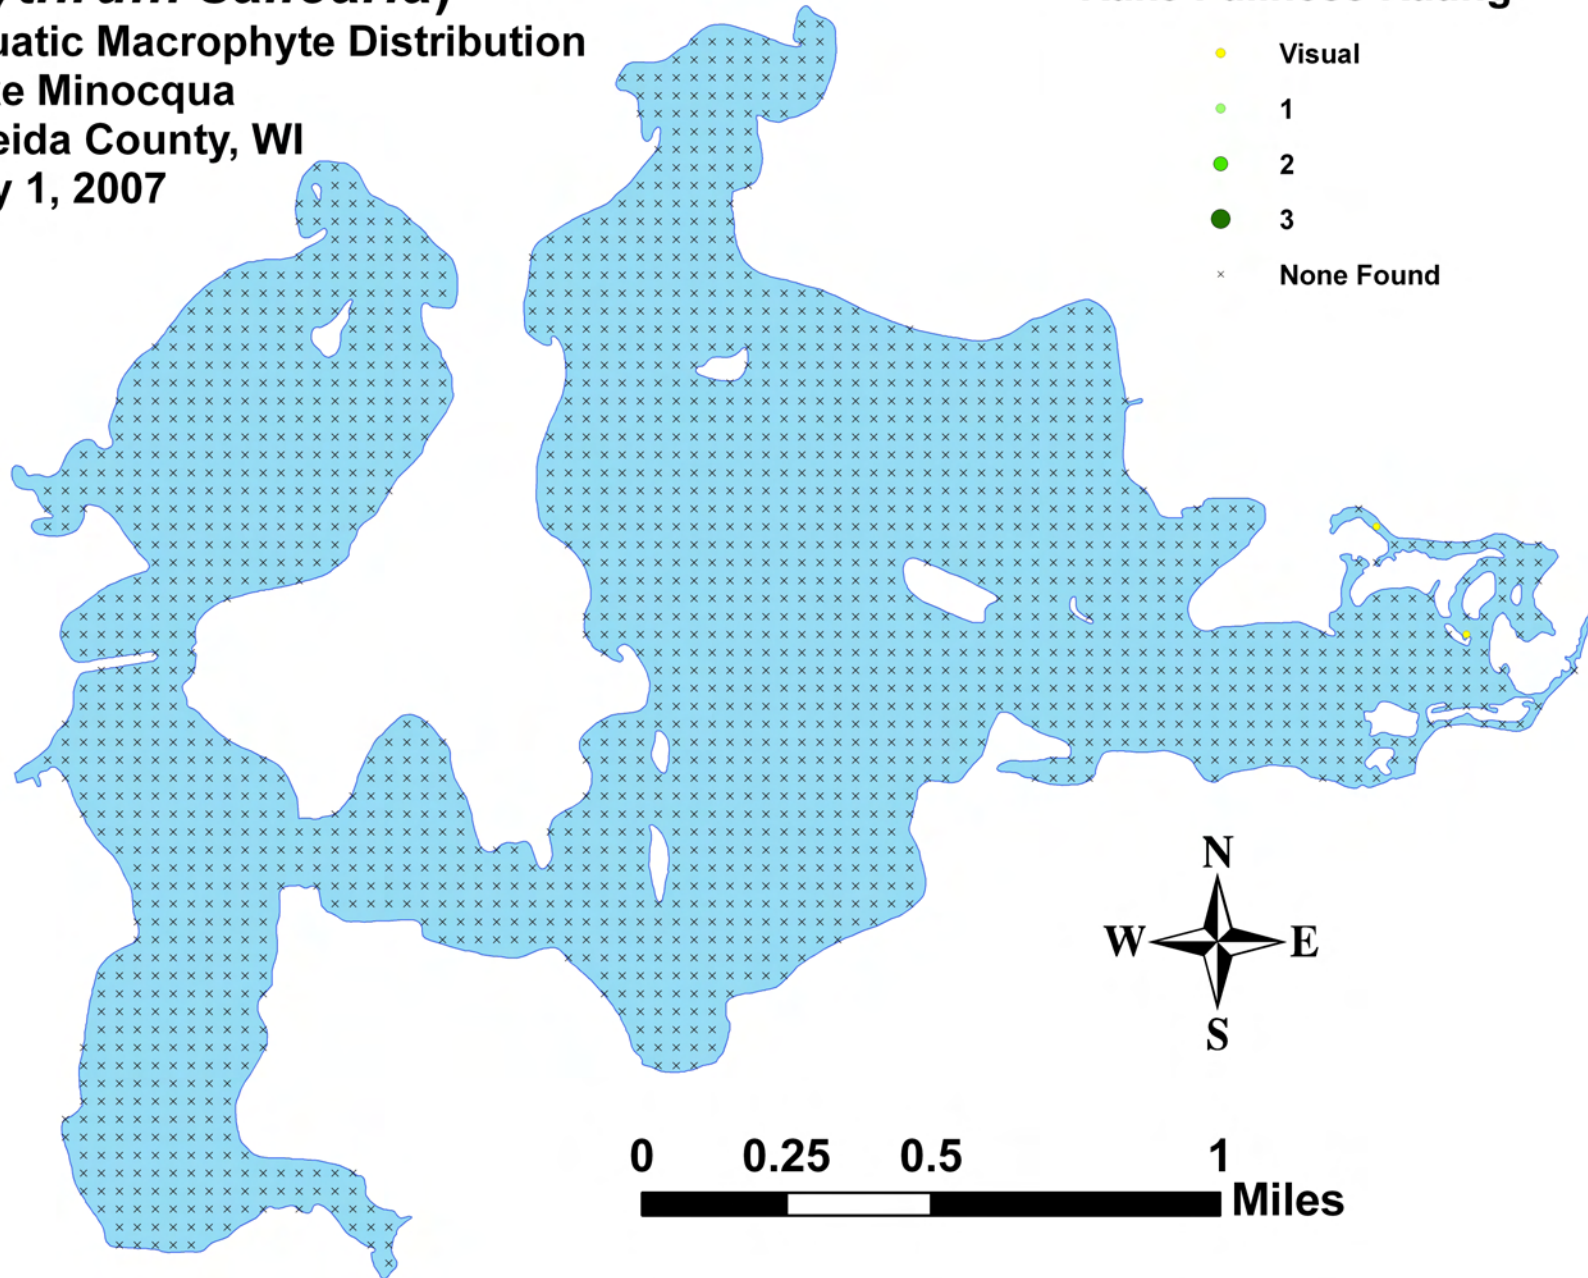

Rake Fullness Rating

- Visual
- 1
- 2
- 3
- × None Found

Forked duckweed (*Lemna trisulca*)

Aquatic Macrophyte Distribution
Lake Minocqua
Oneida County, WI
July 1, 2007

Rake Fullness Rating

- Visual
- 1
- 2
- 3
- × None Found

Purple loosestrife (*Lythrum salicaria*)

Aquatic Macrophyte Distribution
Lake Minocqua
Oneida County, WI
July 1, 2007

Rake Fullness Rating

- Visual
- 1
- 2
- 3
- × None Found

Water marigold (*Megalodonta beckii*)