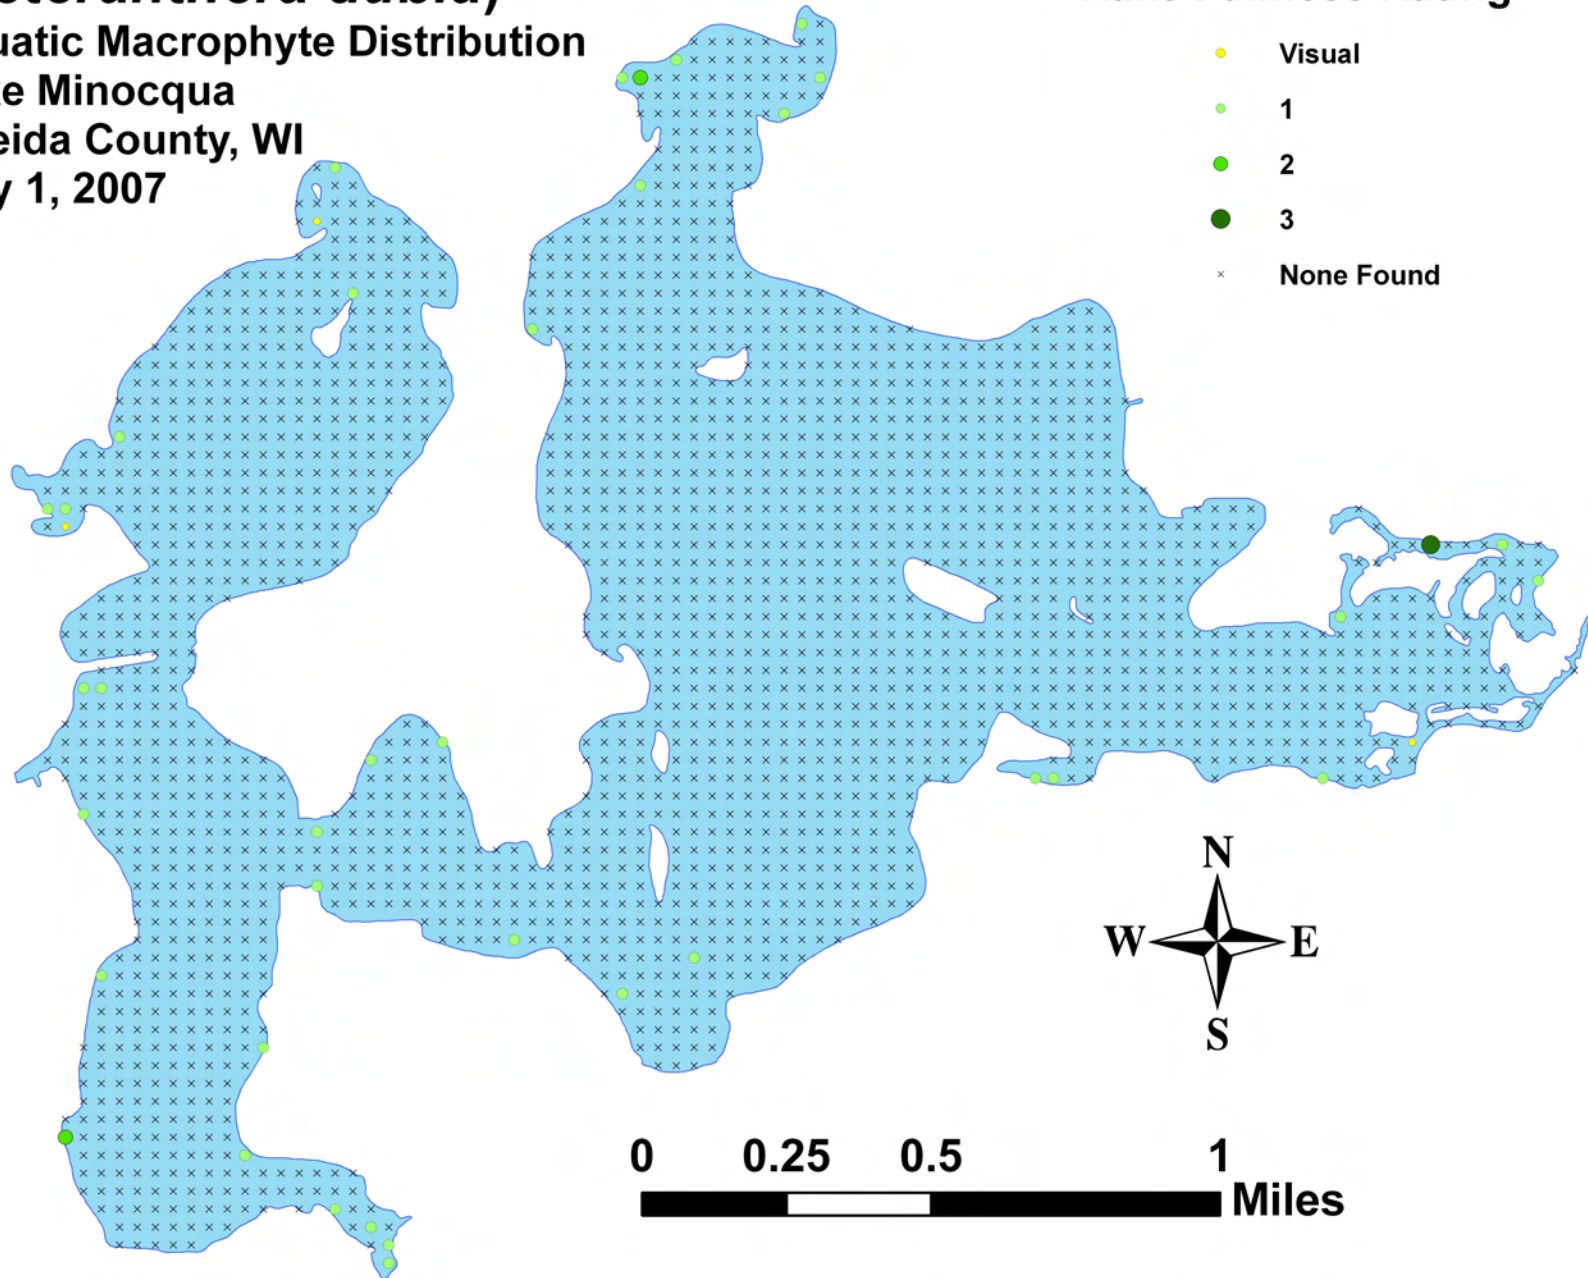

Aquatic Macrophyte Distribution
Lake Minocqua
Oneida County, WI
July 1, 2007

Rake Fullness Rating

- Visual
- 1
- 2
- 3
- × None Found

Water star-grass (*Heteranthera dubia*)

Aquatic Macrophyte Distribution
Lake Minocqua
Oneida County, WI
July 1, 2007

Rake Fullness Rating

- Visual
- 1
- 2
- 3
- × None Found

Spiny-spored quillwort (*Isoetes echinospora*)

Aquatic Macrophyte Distribution
Lake Minocqua
Oneida County, WI
July 1, 2007

Rake Fullness Rating

- Visual
- 1
- 2
- 3
- × None Found