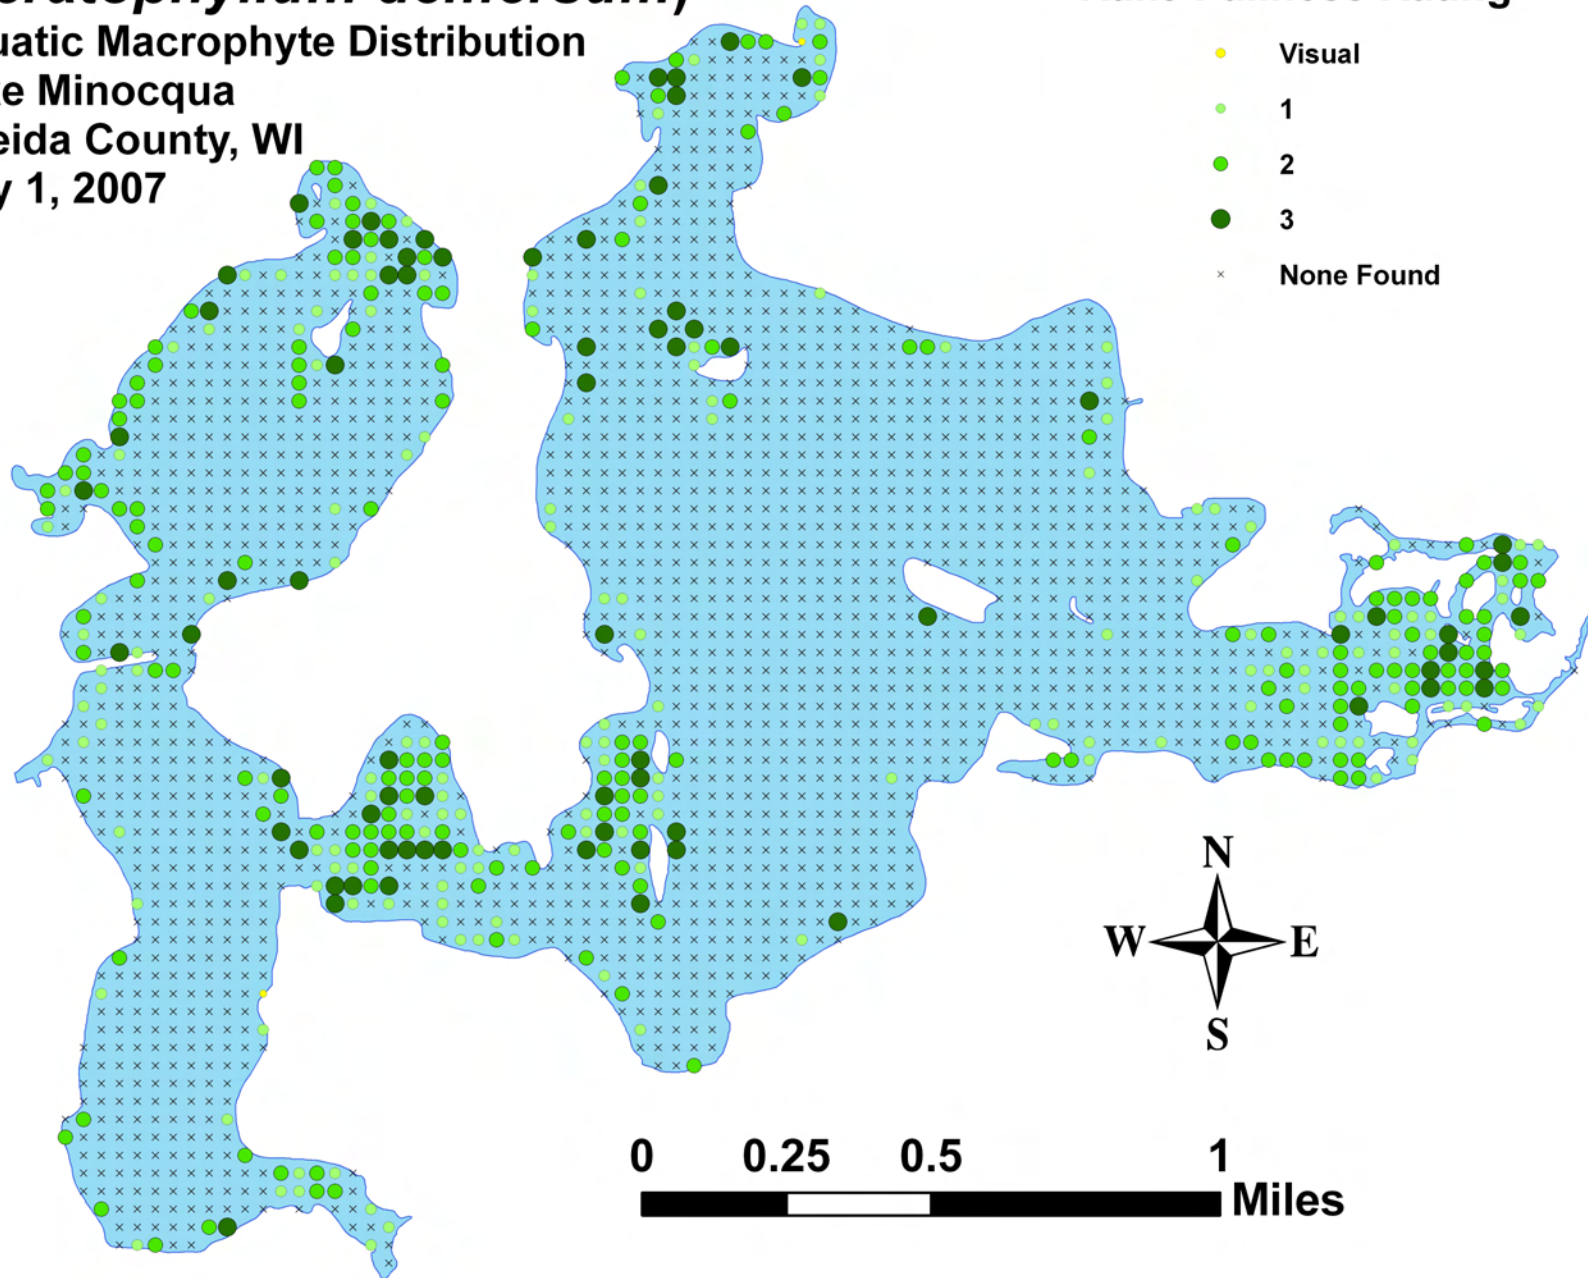

Aquatic Macrophyte Distribution

Lake Minocqua

Oneida County, WI

July 1, 2007

Rake Fullness Rating

- Visual
- 1
- 2
- 3
- × None Found

Three-way sedge (*Dulichium arundinaceum*)

Aquatic Macrophyte Distribution
Lake Minocqua
Oneida County, WI
July 1, 2007

Rake Fullness Rating

- Visual
- 1
- 2
- 3
- × None Found

Needle spikerush
(*Eleocharis acicularis*)
Aquatic Macrophyte Distribution
Lake Minocqua
Oneida County, WI
July 1, 2007

Rake Fullness Rating

- Visual
- 1
- 2
- 3
- × None Found