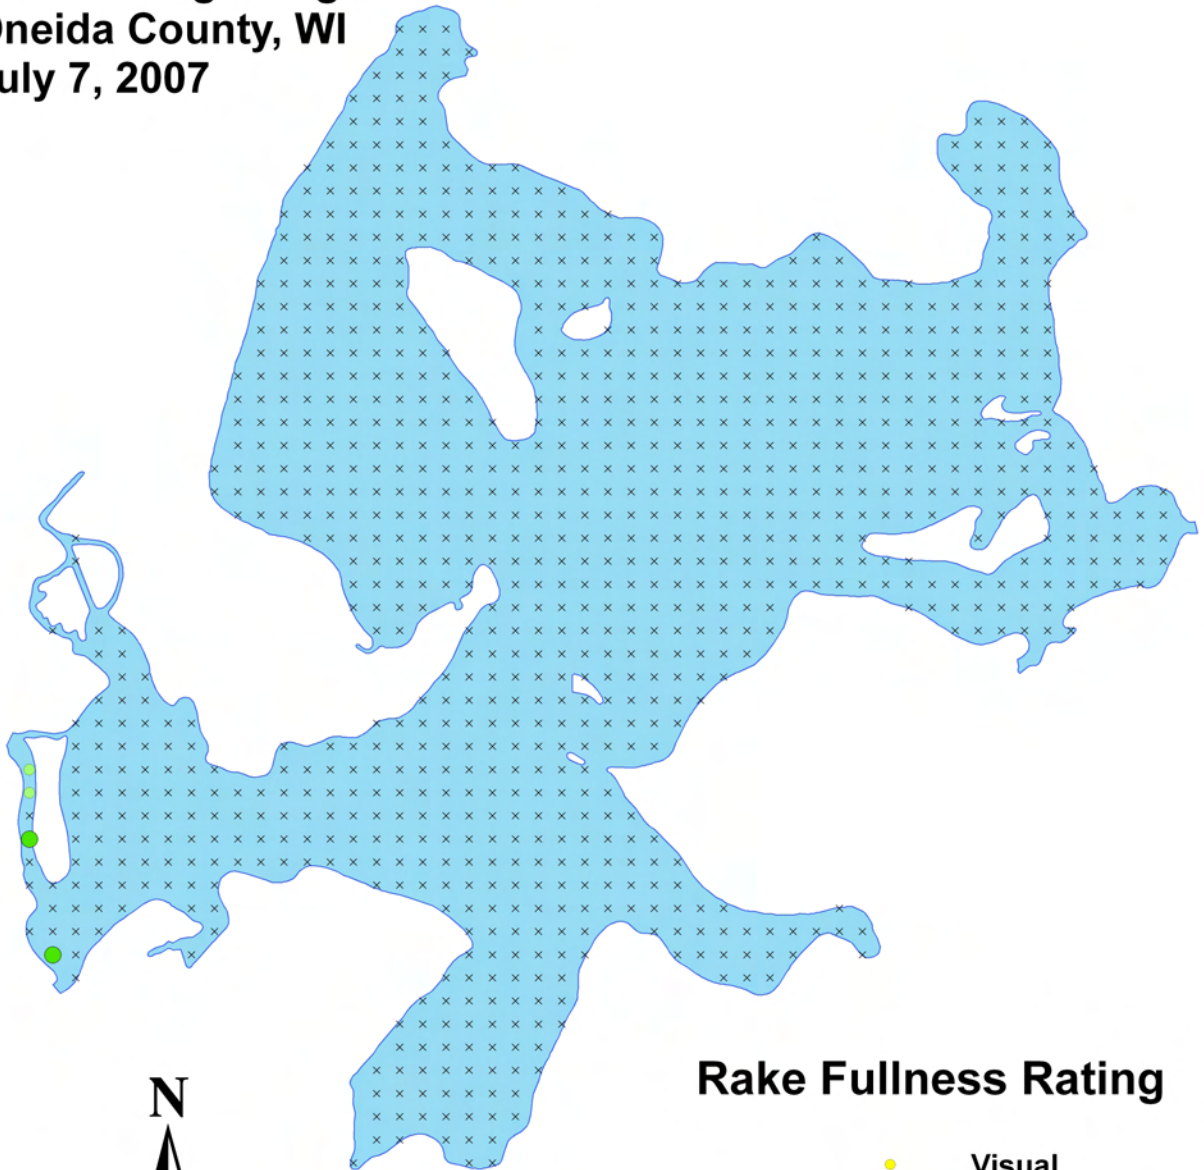

Rake Fullness Rating

- Visual
- 1
- 2
- 3
- × None Found

Broad-leaved cattail (*Typha latifolia*)

Aquatic Macrophyte Distribution

Lake Kawaguesaga

Oneida County, WI

July 7, 2007

Rake Fullness Rating

- Visual
- 1
- 2
- 3
- × None Found

**Creeping bladderwort
(*Utricularia gibba*)
Aquatic Macrophyte Distribution
Lake Kawaguesaga
Oneida County, WI
July 7, 2007**

Rake Fullness Rating

-  Visual
-  1
-  2
-  3
-  None Found

Flat-leaf bladderwort
(*Utricularia intermedia*)
Aquatic Macrophyte Distribution
Lake Kawaguesaga
Oneida County, WI
July 7, 2007

Rake Fullness Rating

- Visual
- 1
- 2
- 3
- × None Found

Common bladderwort
(*Utricularia vulgaris*)
Aquatic Macrophyte Distribution
Lake Kawaguesaga
Oneida County, WI
July 7, 2007

Rake Fullness Rating

- Visual
- 1
- 2
- 3
- × None Found

0 0.2 0.4 0.8
Miles

Wild celery
(*Vallisneria americana*)
Aquatic Macrophyte Distribution
Lake Kawaguesaga
Oneida County, WI
July 7, 2007

Rake Fullness Rating