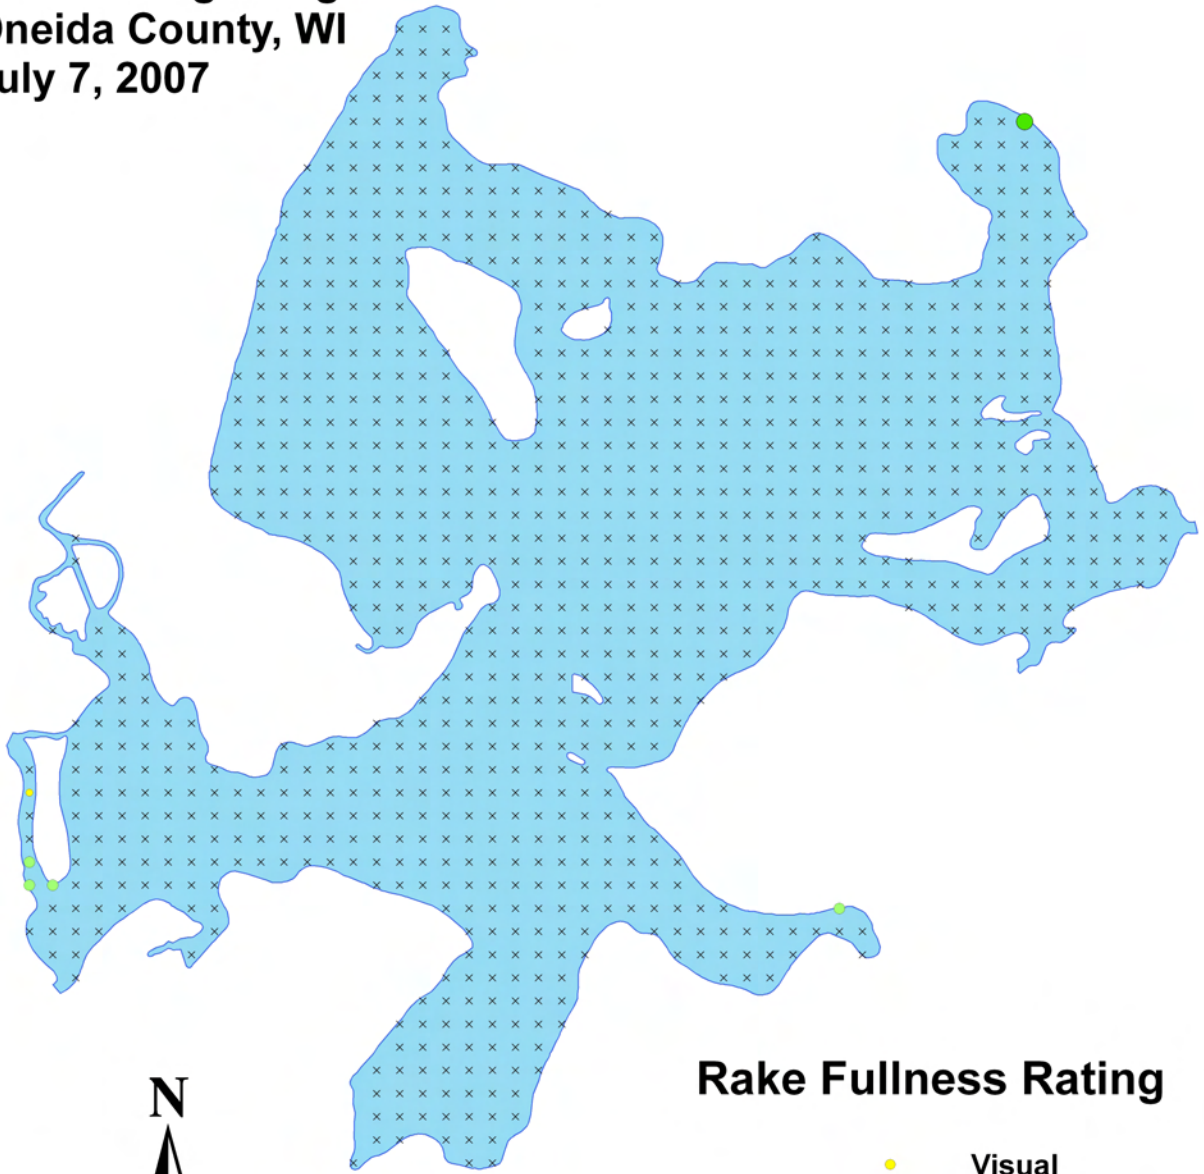

Sessile-fruited arrowhead (*Sagittaria rigida*)

Aquatic Macrophyte Distribution

Lake Kawaguesaga

Oneida County, WI

July 7, 2007

0 0.2 0.4 0.8
Miles

Rake Fullness Rating

- Visual
- 1
- 2
- 3
- × None Found

Softstem bulrush (*Schoenoplectus tabernaemontani*)

Aquatic Macrophyte Distribution

Lake Kawaguesaga

Oneida County, WI

July 7, 2007

Rake Fullness Rating

- Visual
- 1
- 2
- 3
- × None Found

Narrow-leaf bur-reed
(*Sparganium emersum*)
Aquatic Macrophyte Distribution
Lake Kawaguesaga
Oneida County, WI
July 7, 2007

Rake Fullness Rating

- Visual
- 1
- 2
- 3
- × None Found

Common bur-reed
(*Sparganium eurycarpum*)
Aquatic Macrophyte Distribution
Lake Kawaguesaga
Oneida County, WI
July 7, 2007

Rake Fullness Rating

- Visual
- 1
- 2
- 3
- × None Found

Floating-leaf bur-reed
(*Sparganium fluctuans*)
Aquatic Macrophyte Distribution
Lake Kawaguesaga
Oneida County, WI
July 7, 2007

Rake Fullness Rating

- Visual
- 1
- 2
- 3
- × None Found

Large duckweed
(*Spirodela polyrhiza*)
Aquatic Macrophyte Distribution
Lake Kawaguesaga
Oneida County, WI
July 7, 2007