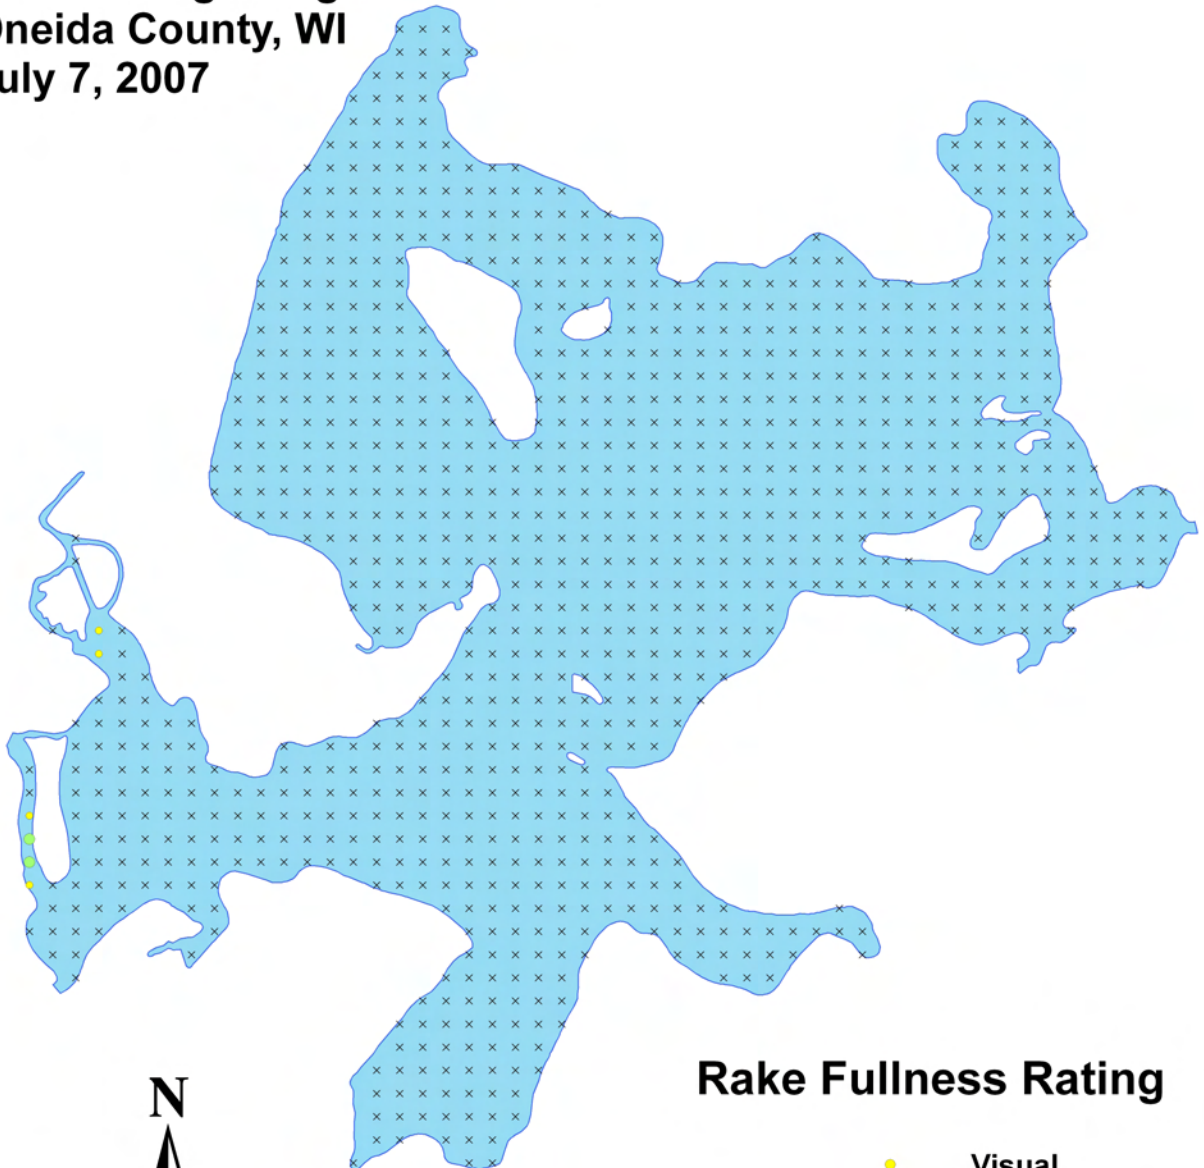

Sessile-fruited arrowhead (*Sagittaria rigida*)

Aquatic Macrophyte Distribution

Lake Kawaguesaga

Oneida County, WI

July 7, 2007

0 0.2 0.4 0.8
Miles

Rake Fullness Rating

- Visual
- 1
- 2
- 3
- × None Found

Softstem bulrush (*Schoenoplectus tabernaemontani*)

Aquatic Macrophyte Distribution

Lake Kawaguesaga

Oneida County, WI

July 7, 2007

Rake Fullness Rating

- Visual
- 1
- 2
- 3
- × None Found

Narrow-leaf bur-reed
(*Sparganium emersum*)
Aquatic Macrophyte Distribution
Lake Kawaguesaga
Oneida County, WI
July 7, 2007

Rake Fullness Rating

- Visual
- 1
- 2
- 3
- × None Found

Common bur-reed
(*Sparganium eurycarpum*)
Aquatic Macrophyte Distribution
Lake Kawaguesaga
Oneida County, WI
July 7, 2007

Rake Fullness Rating

- Visual
- 1
- 2
- 3
- × None Found

Floating-leaf bur-reed
(*Sparganium fluctuans*)
Aquatic Macrophyte Distribution
Lake Kawaguesaga
Oneida County, WI
July 7, 2007

Rake Fullness Rating

- Visual
- 1
- 2
- 3
- × None Found

Large duckweed
(*Spirodela polyrhiza*)
Aquatic Macrophyte Distribution
Lake Kawaguesaga
Oneida County, WI
July 7, 2007