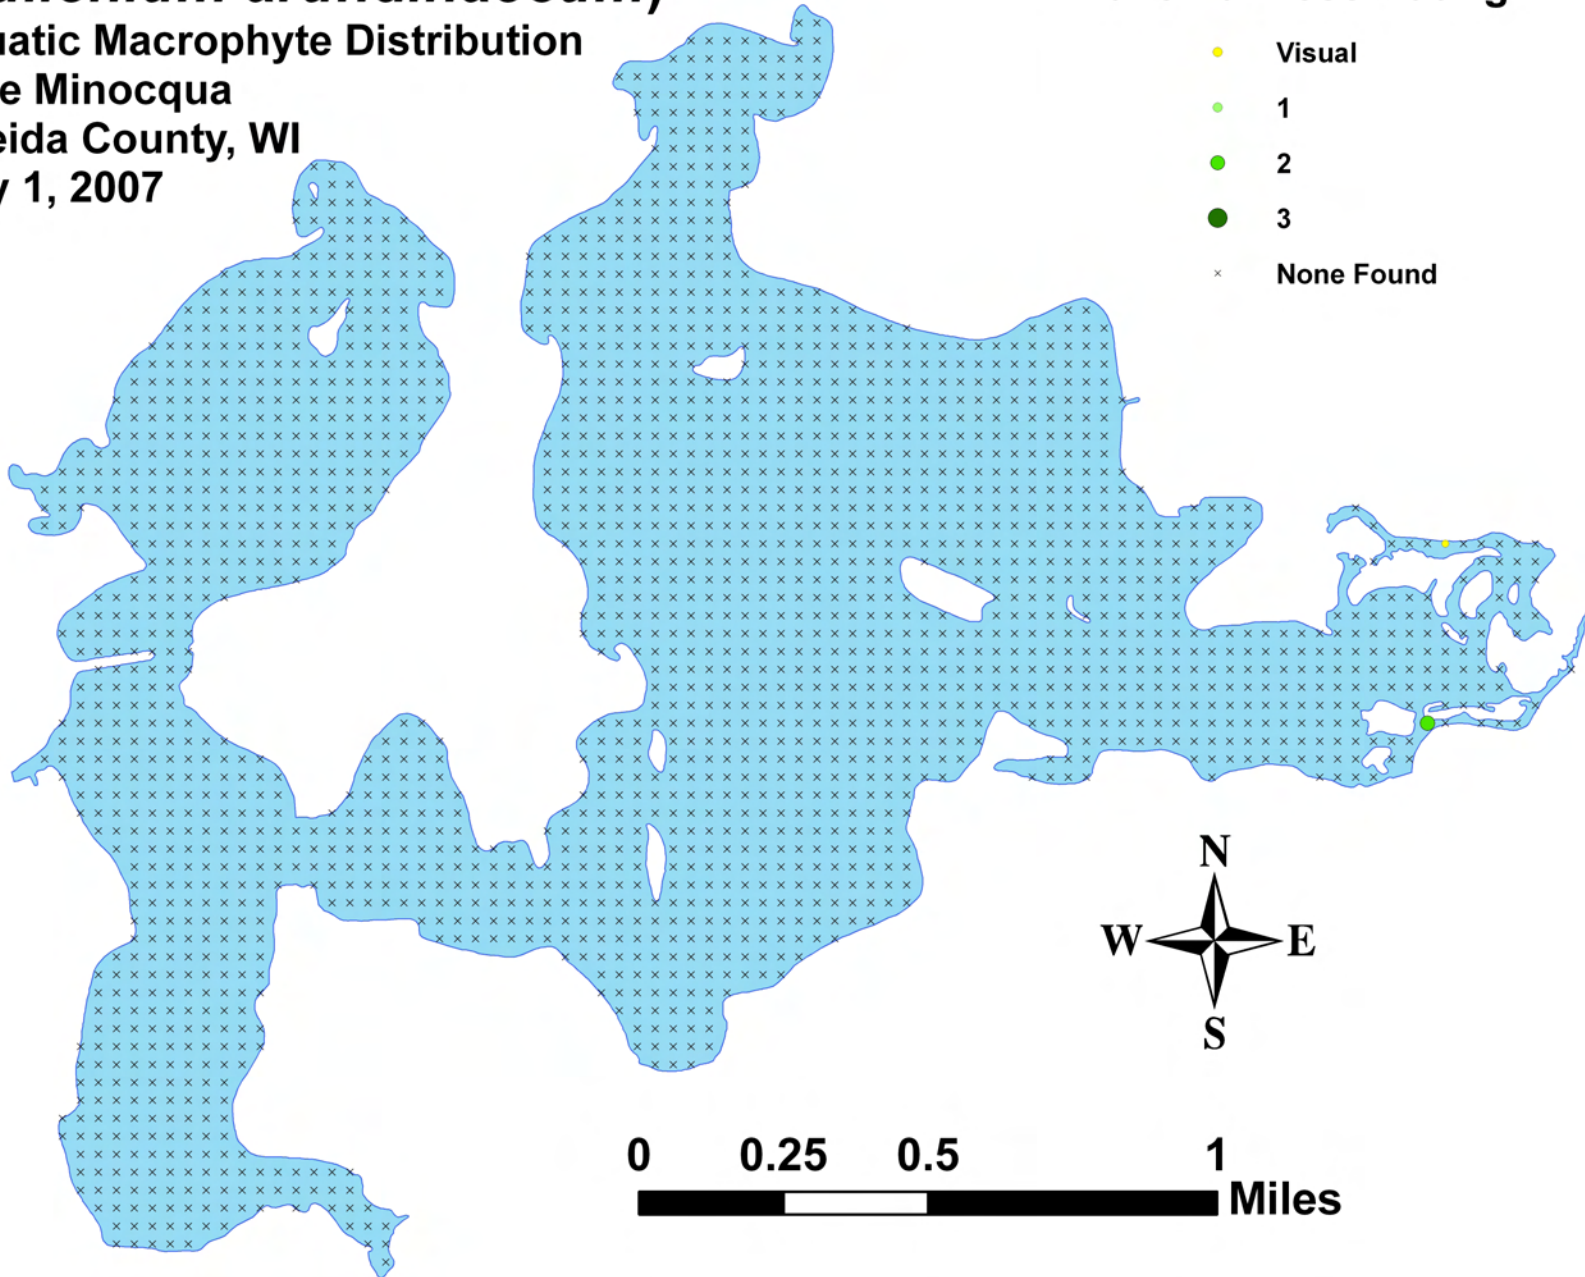

Aquatic Macrophyte Distribution

Lake Minocqua

Oneida County, WI

July 1, 2007

Rake Fullness Rating

- Visual
- 1
- 2
- 3
- × None Found

Three-way sedge (*Dulichium arundinaceum*)

Aquatic Macrophyte Distribution
Lake Minocqua
Oneida County, WI
July 1, 2007

Rake Fullness Rating

- Visual
- 1
- 2
- 3
- × None Found

Needle spikerush
(*Eleocharis acicularis*)
Aquatic Macrophyte Distribution
Lake Minocqua
Oneida County, WI
July 1, 2007

Rake Fullness Rating

- Visual
- 1
- 2
- 3
- × None Found