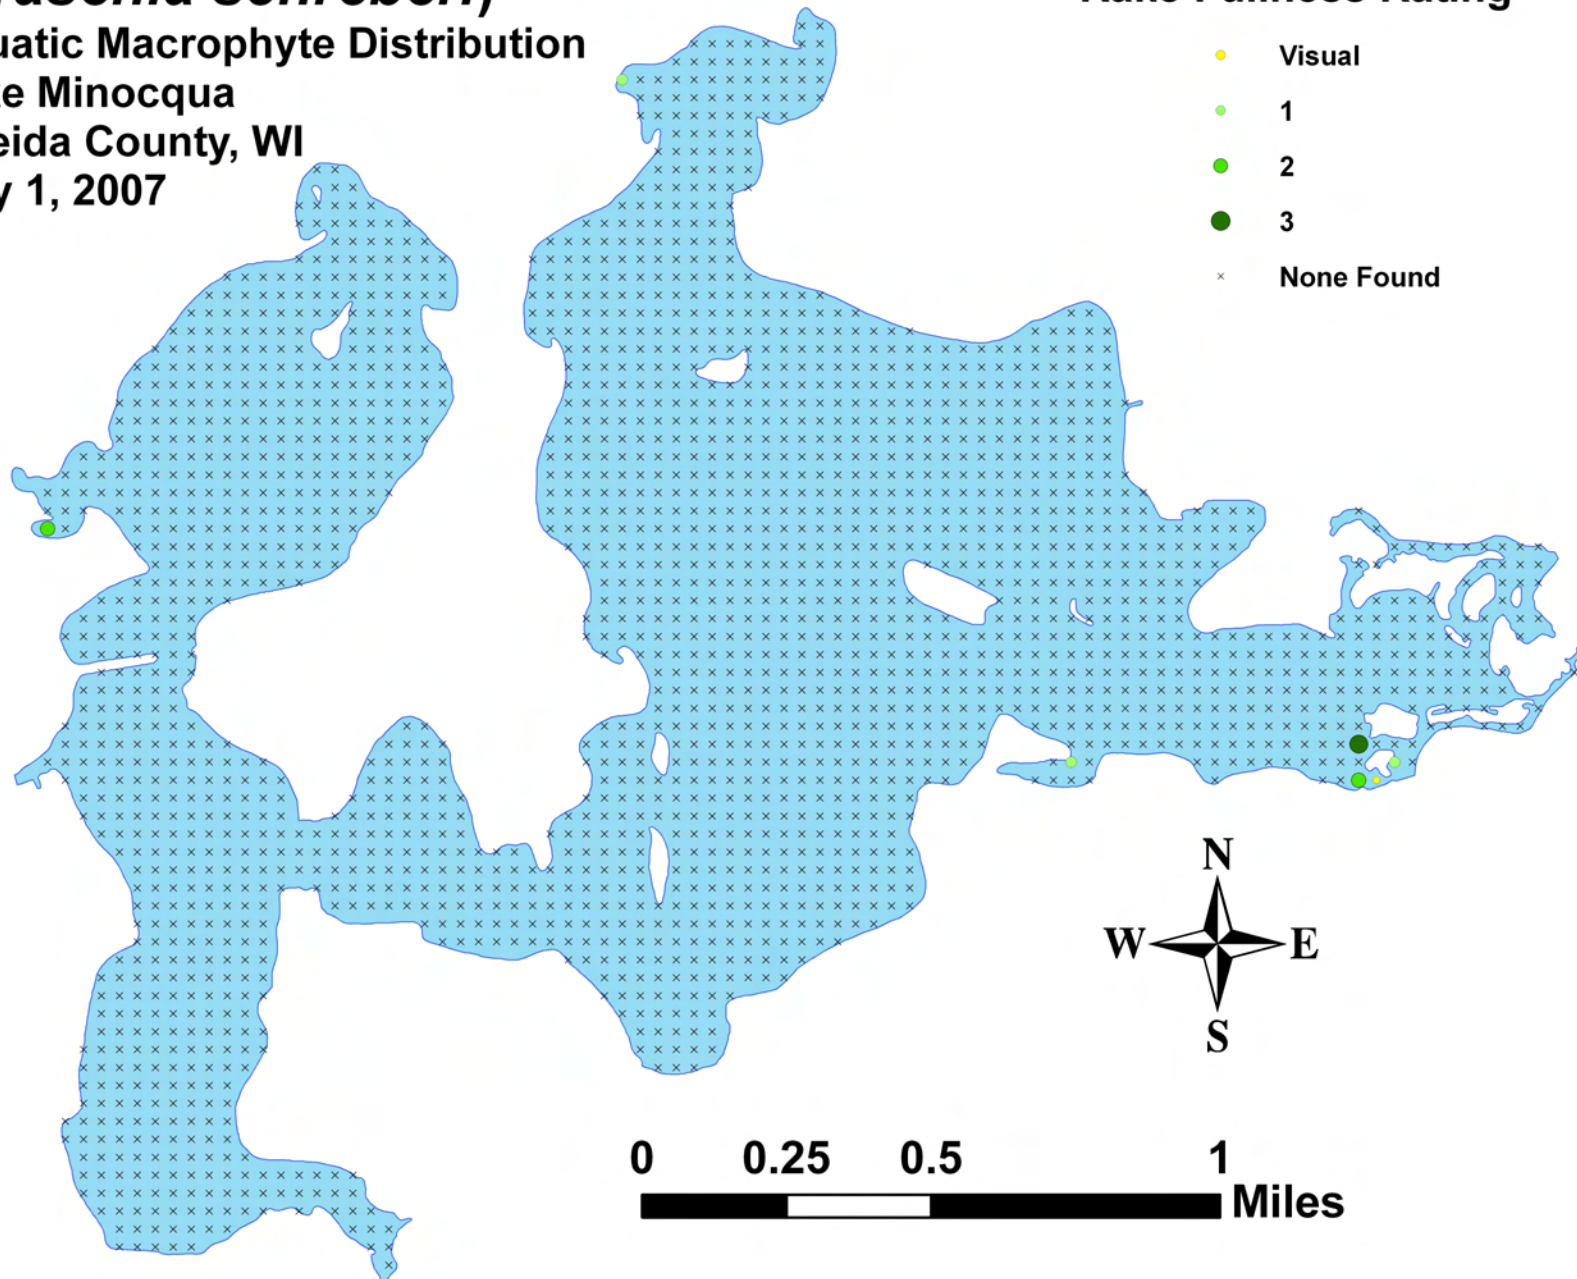

Watershield

(*Brasenia schreberi*)

Aquatic Macrophyte Distribution

Lake Minocqua

Oneida County, WI

July 1, 2007

Rake Fullness Rating

- Visual
- 1
- 2
- 3
- × None Found