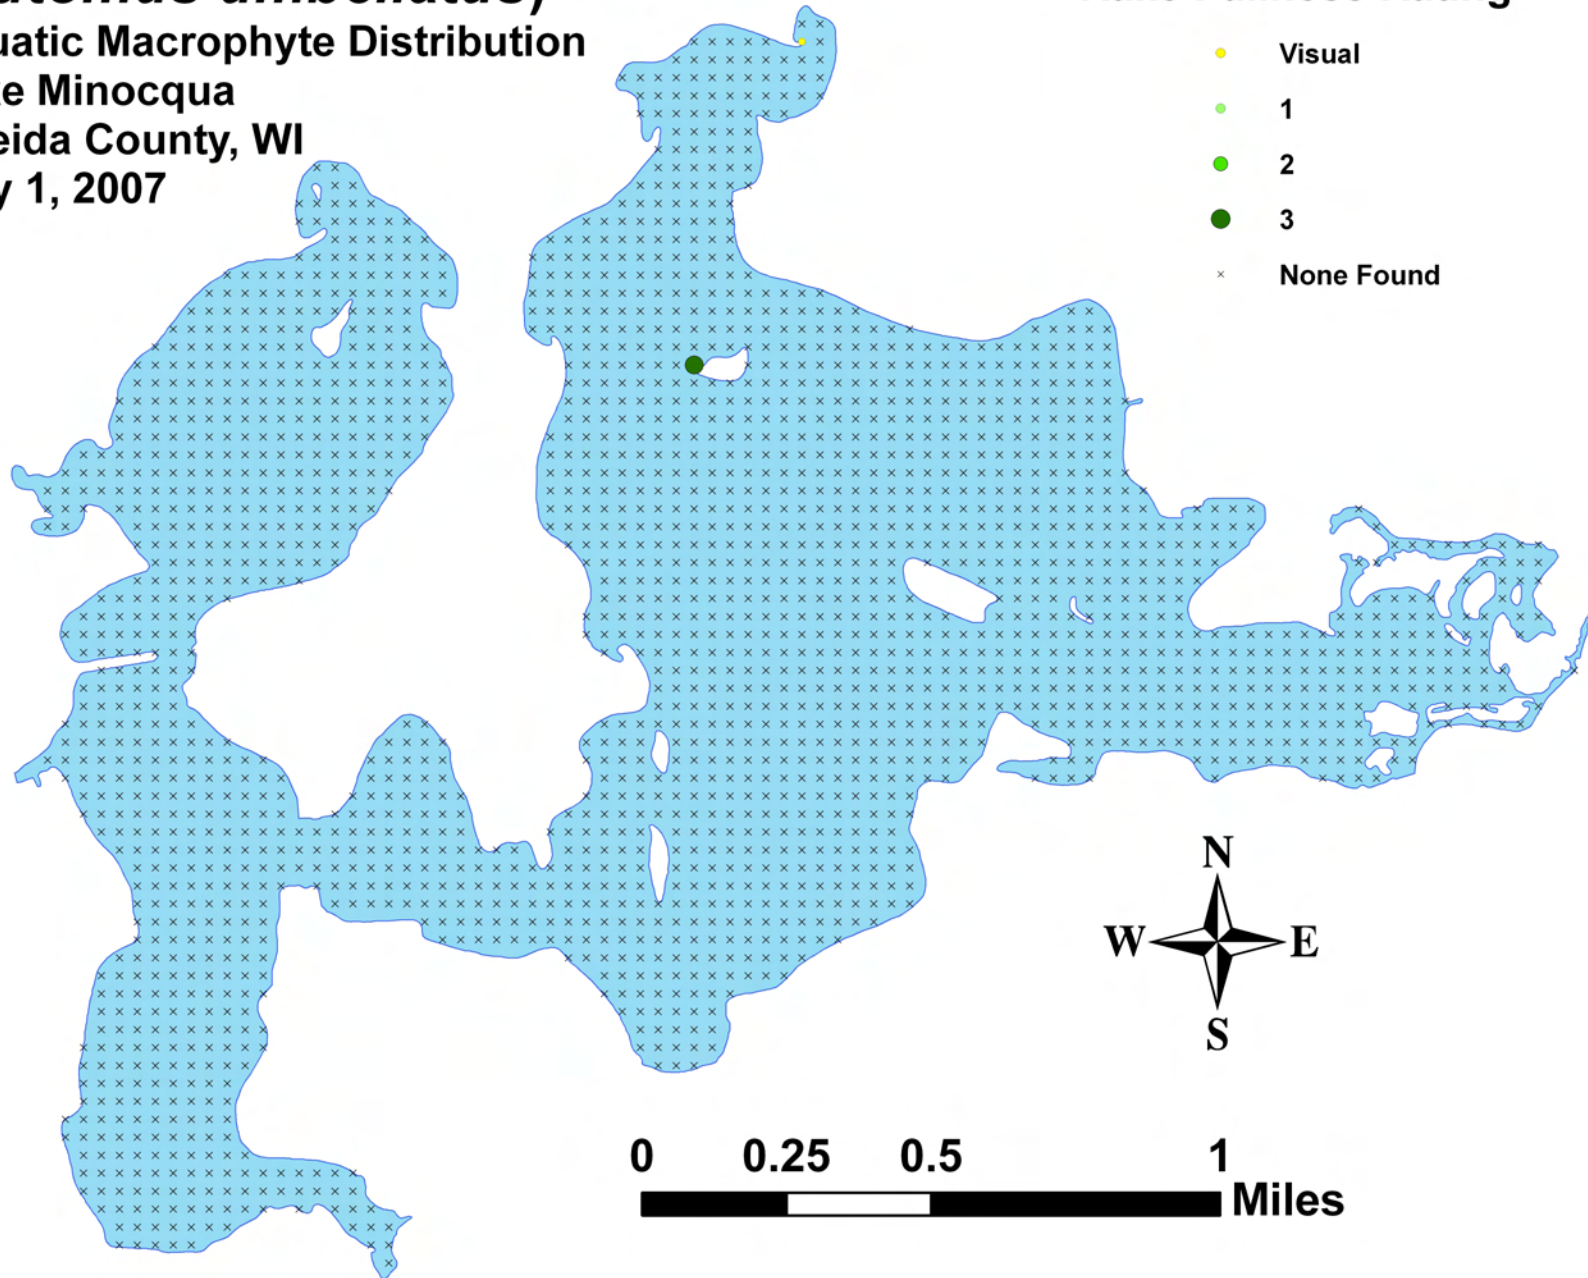

Bottle brush sedge (*Carex comosa*)

Aquatic Macrophyte Distribution
Lake Minocqua
Oneida County, WI
July 1, 2007

Rake Fullness Rating

- Visual
- 1
- 2
- 3
- × None Found

Coontail (*Ceratophyllum demersum*)