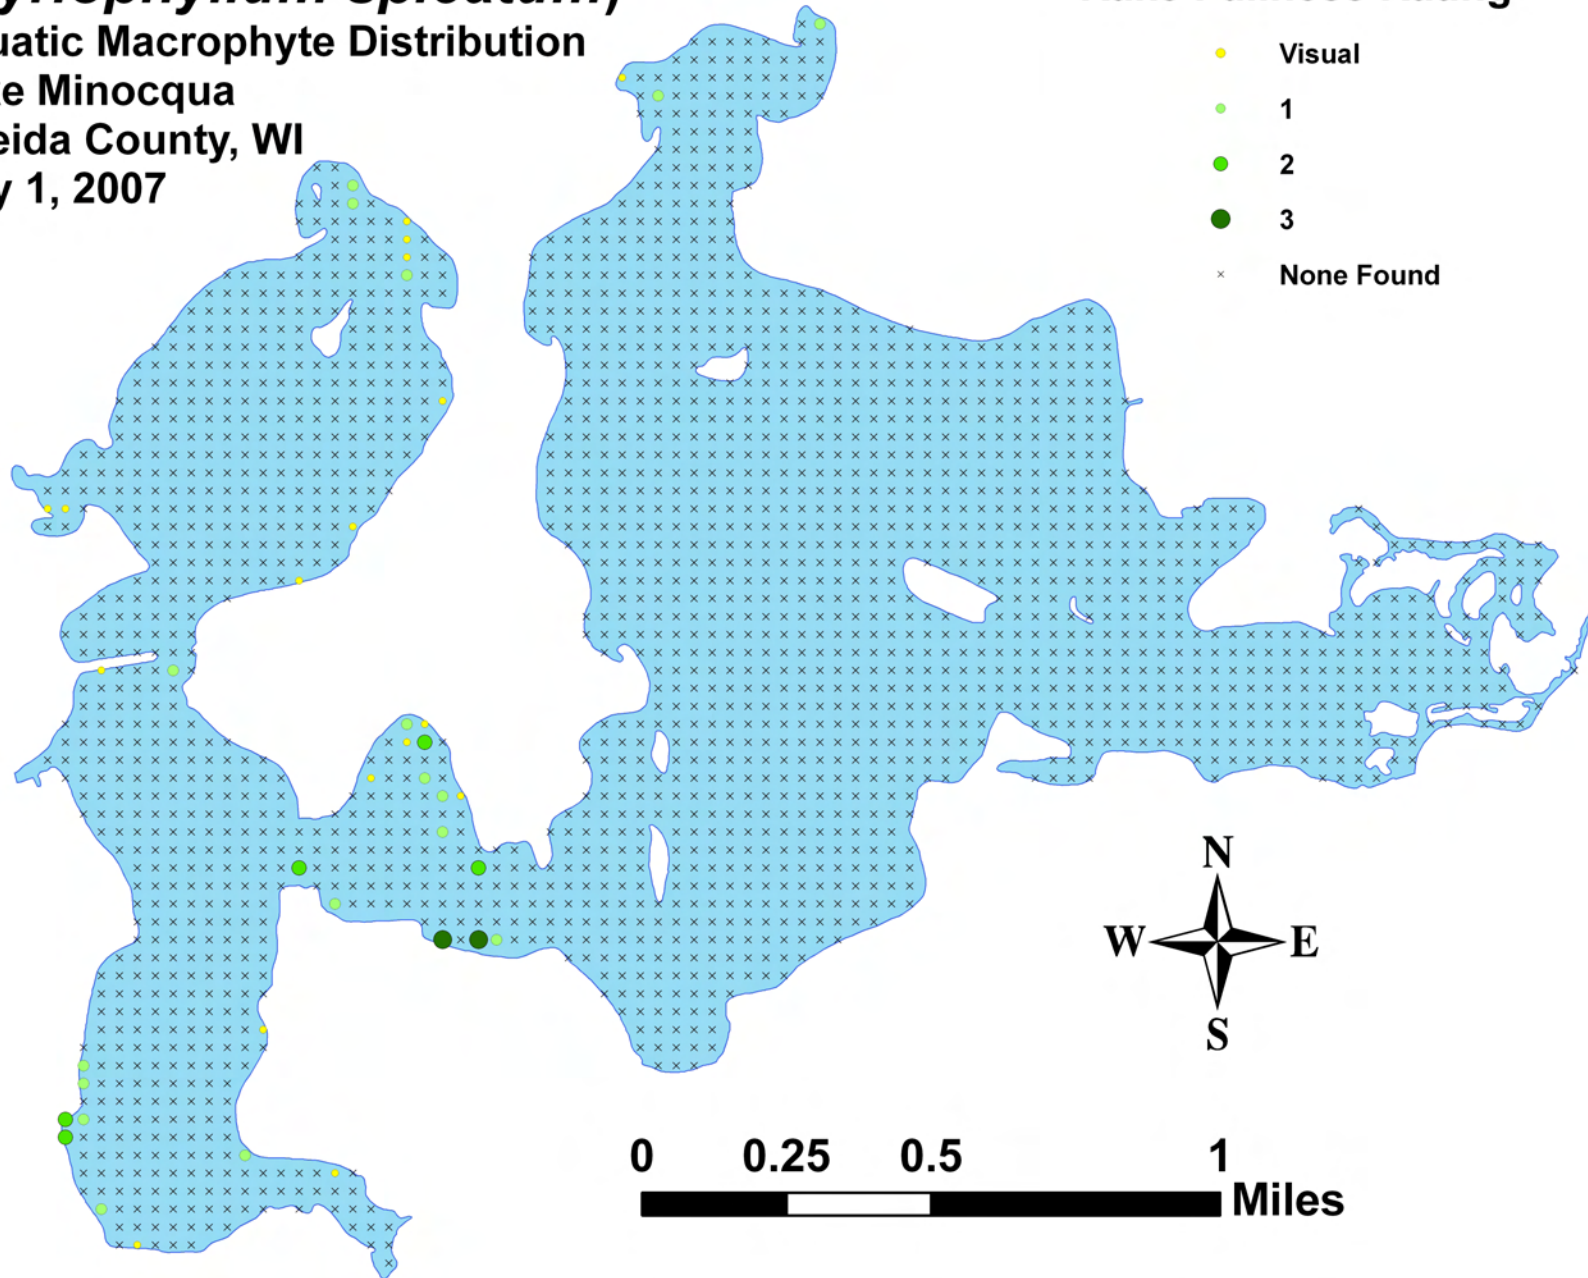

Northern water milfoil (*Myriophyllum sibiricum*)

Aquatic Macrophyte Distribution

Lake Minocqua

Oneida County, WI

July 1, 2007

Rake Fullness Rating

- Visual
- 1
- 2
- 3
- × None Found

Eurasian water-milfoil (*Myriophyllum spicatum*)

Aquatic Macrophyte Distribution

Lake Minocqua

Oneida County, WI

July 1, 2007

Rake Fullness Rating

- Visual
- 1
- 2
- 3
- × None Found

Bushy pondweed (*Najas flexilis*)

Aquatic Macrophyte Distribution
Lake Minocqua
Oneida County, WI
July 1, 2007

Rake Fullness Rating

- Visual
- 1
- 2
- 3
- × None Found

Nitella

(*Nitella* sp.)

Aquatic Macrophyte Distribution

Lake Minocqua

Oneida County, WI

July 1, 2007

Lake Minocqua

Oneida County, WI

July 1, 2007

Rake Fullness Rating

- Visual
- 1
- 2
- 3
- × None Found

Vasey's pondweed
(*Potamogeton vaseyi*)
Aquatic Macrophyte Distribution
Lake Minocqua
Oneida County, WI
July 1, 2007