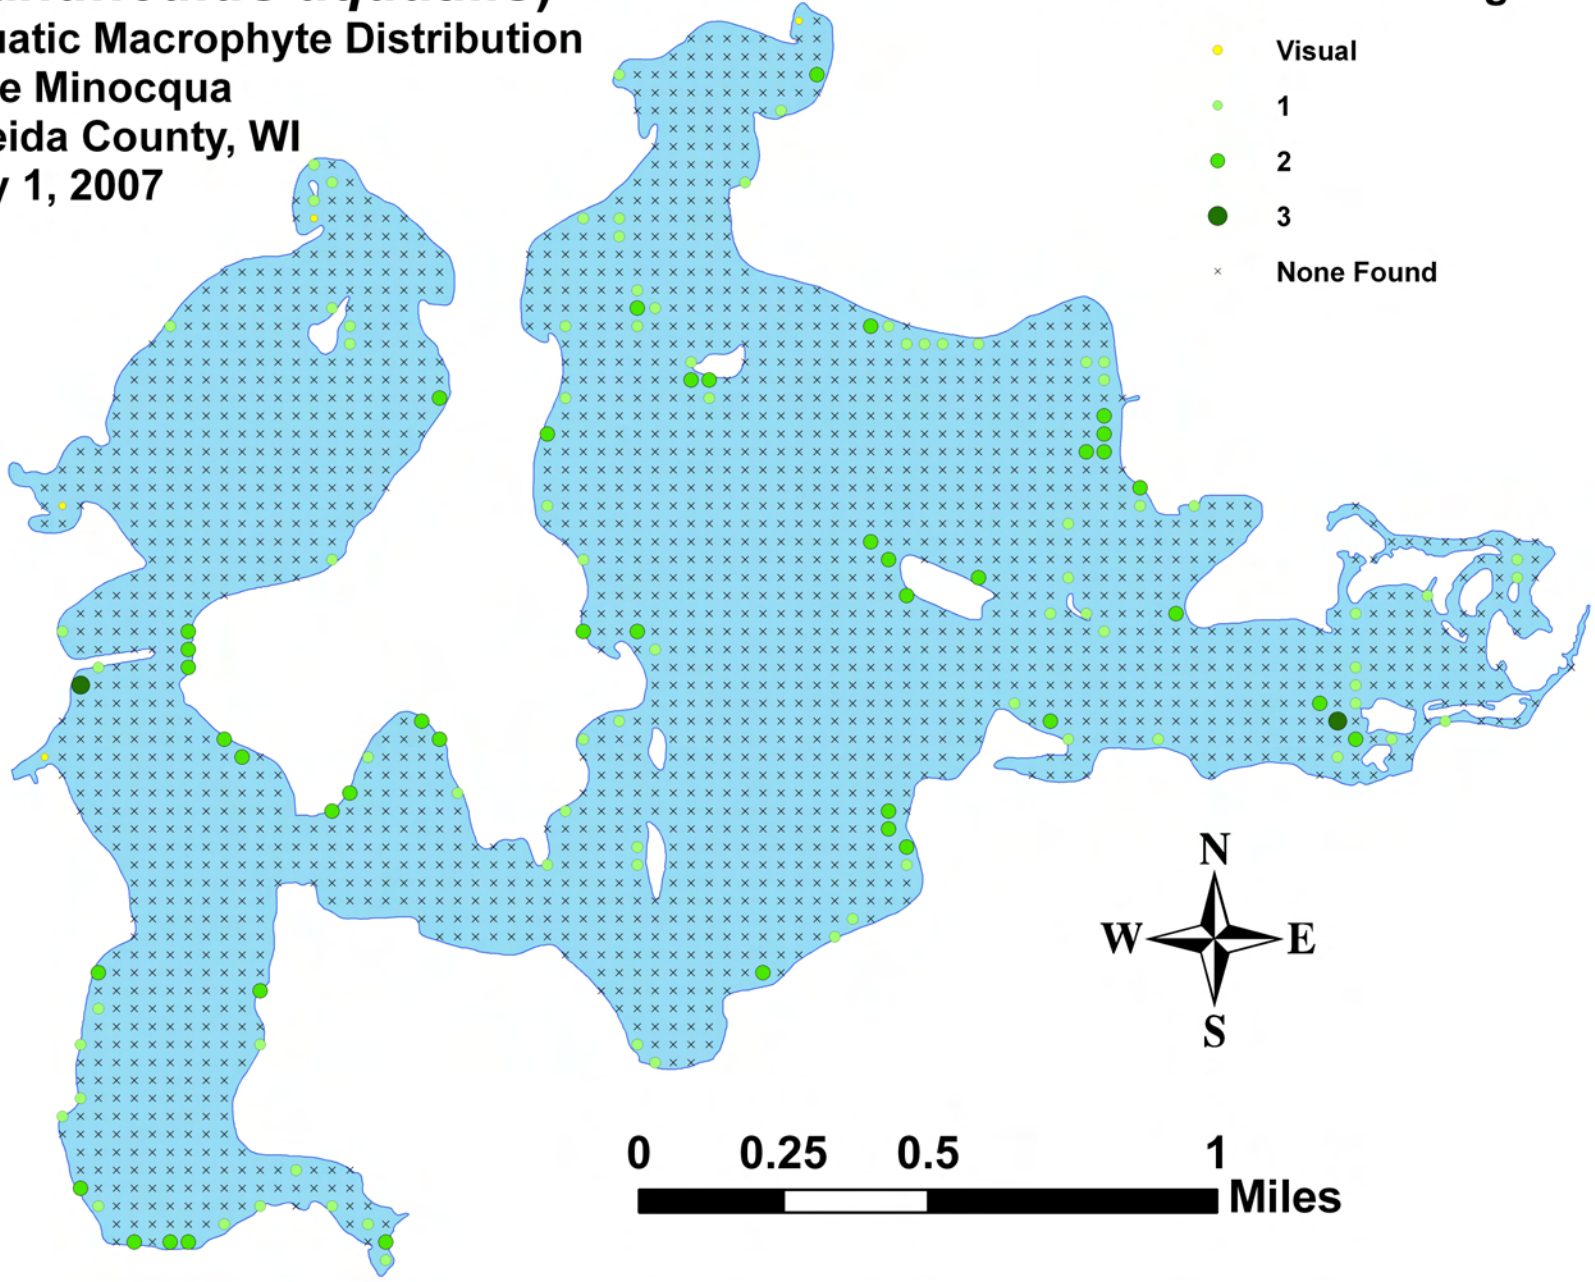

Stiff water crowfoot
(*Ranunculus aquatilis*)
Aquatic Macrophyte Distribution
Lake Minocqua
Oneida County, WI
July 1, 2007

Rake Fullness Rating

- Visual
- 1
- 2
- 3
- × None Found