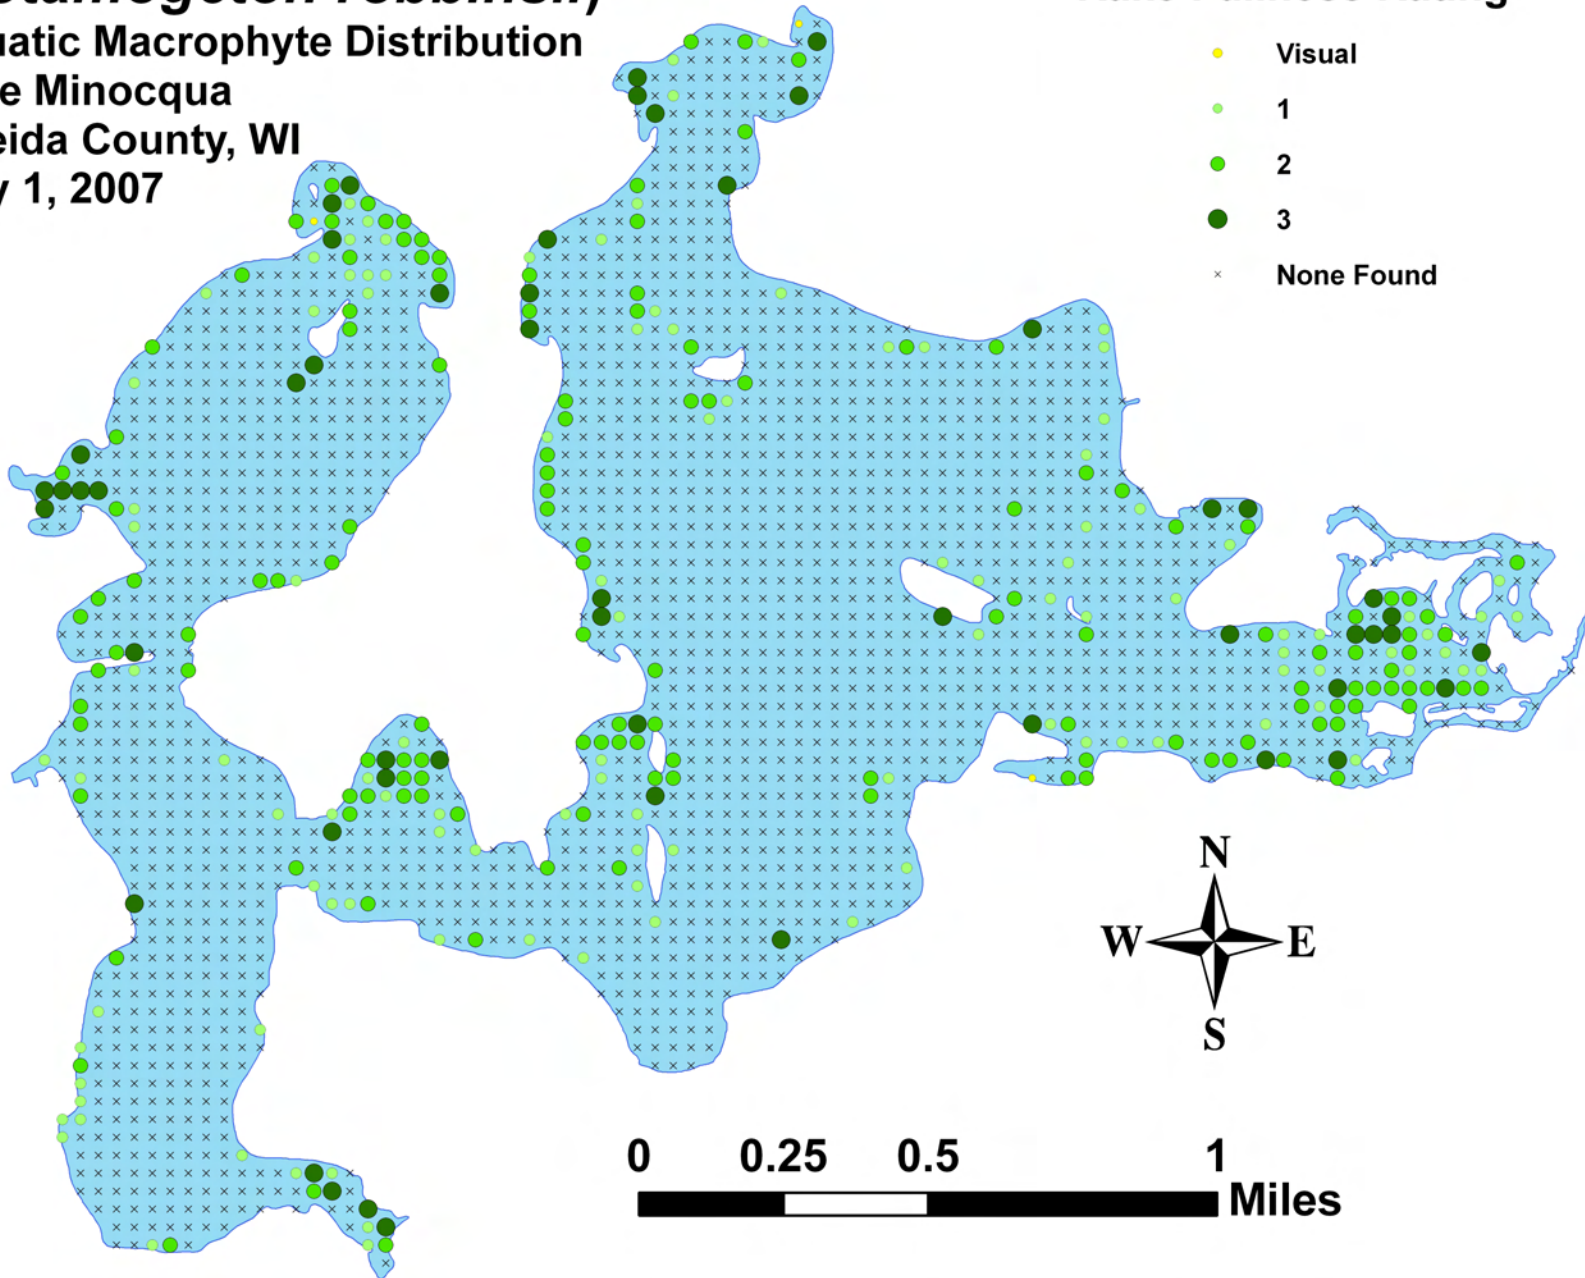

Clasping-leaf pondweed (*Potamogeton richardsonii*)

Aquatic Macrophyte Distribution
Lake Minocqua
Oneida County, WI
July 1, 2007

Rake Fullness Rating

- Visual
- 1
- 2
- 3
- × None Found

Robbins (fern) pondweed (*Potamogeton robbinsii*)

Aquatic Macrophyte Distribution
Lake Minocqua
Oneida County, WI
July 1, 2007

Rake Fullness Rating

- Visual
- 1
- 2
- 3
- × None Found

Spiral-fruited pondweed (*Potamogeton spirillus*)

Aquatic Macrophyte Distribution