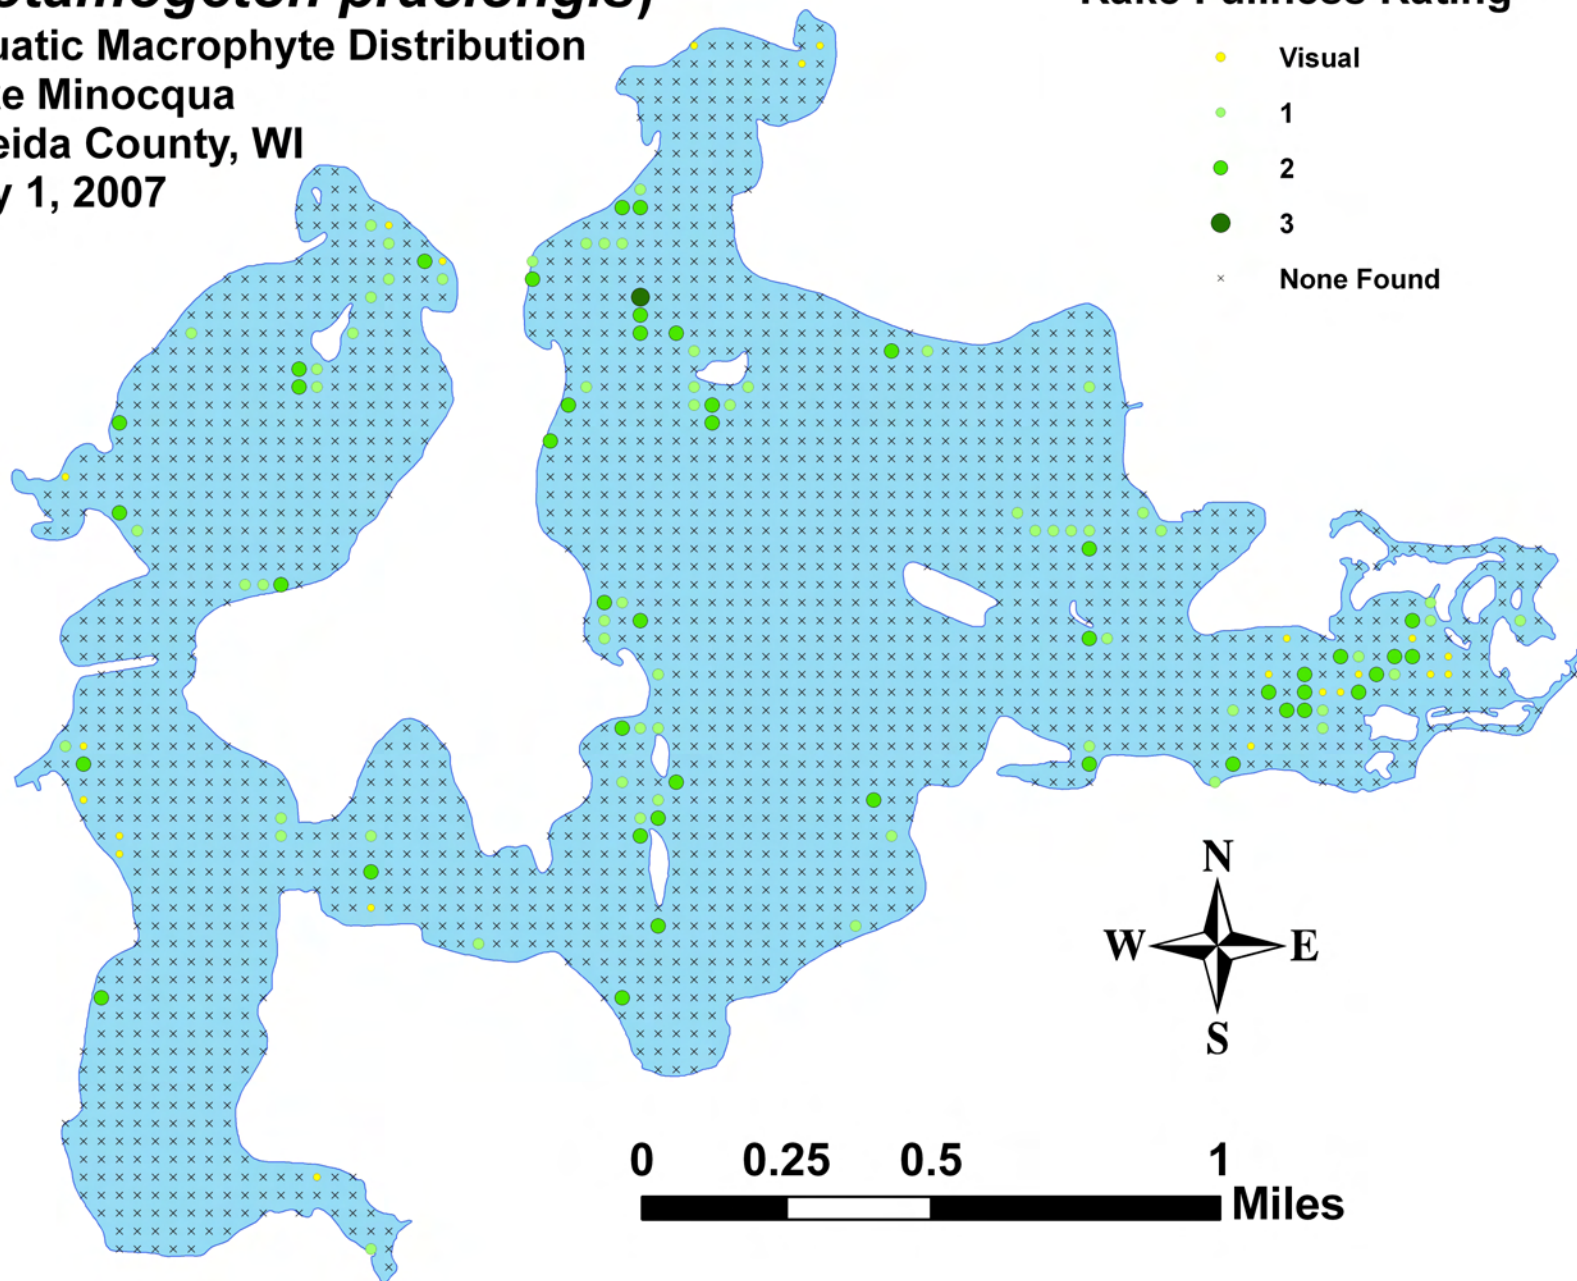

White-stem pondweed (*Potamogeton praelongis*)

Aquatic Macrophyte Distribution

Lake Minocqua

Oneida County, WI

July 1, 2007

Rake Fullness Rating

- Visual
- 1
- 2
- 3
- × None Found