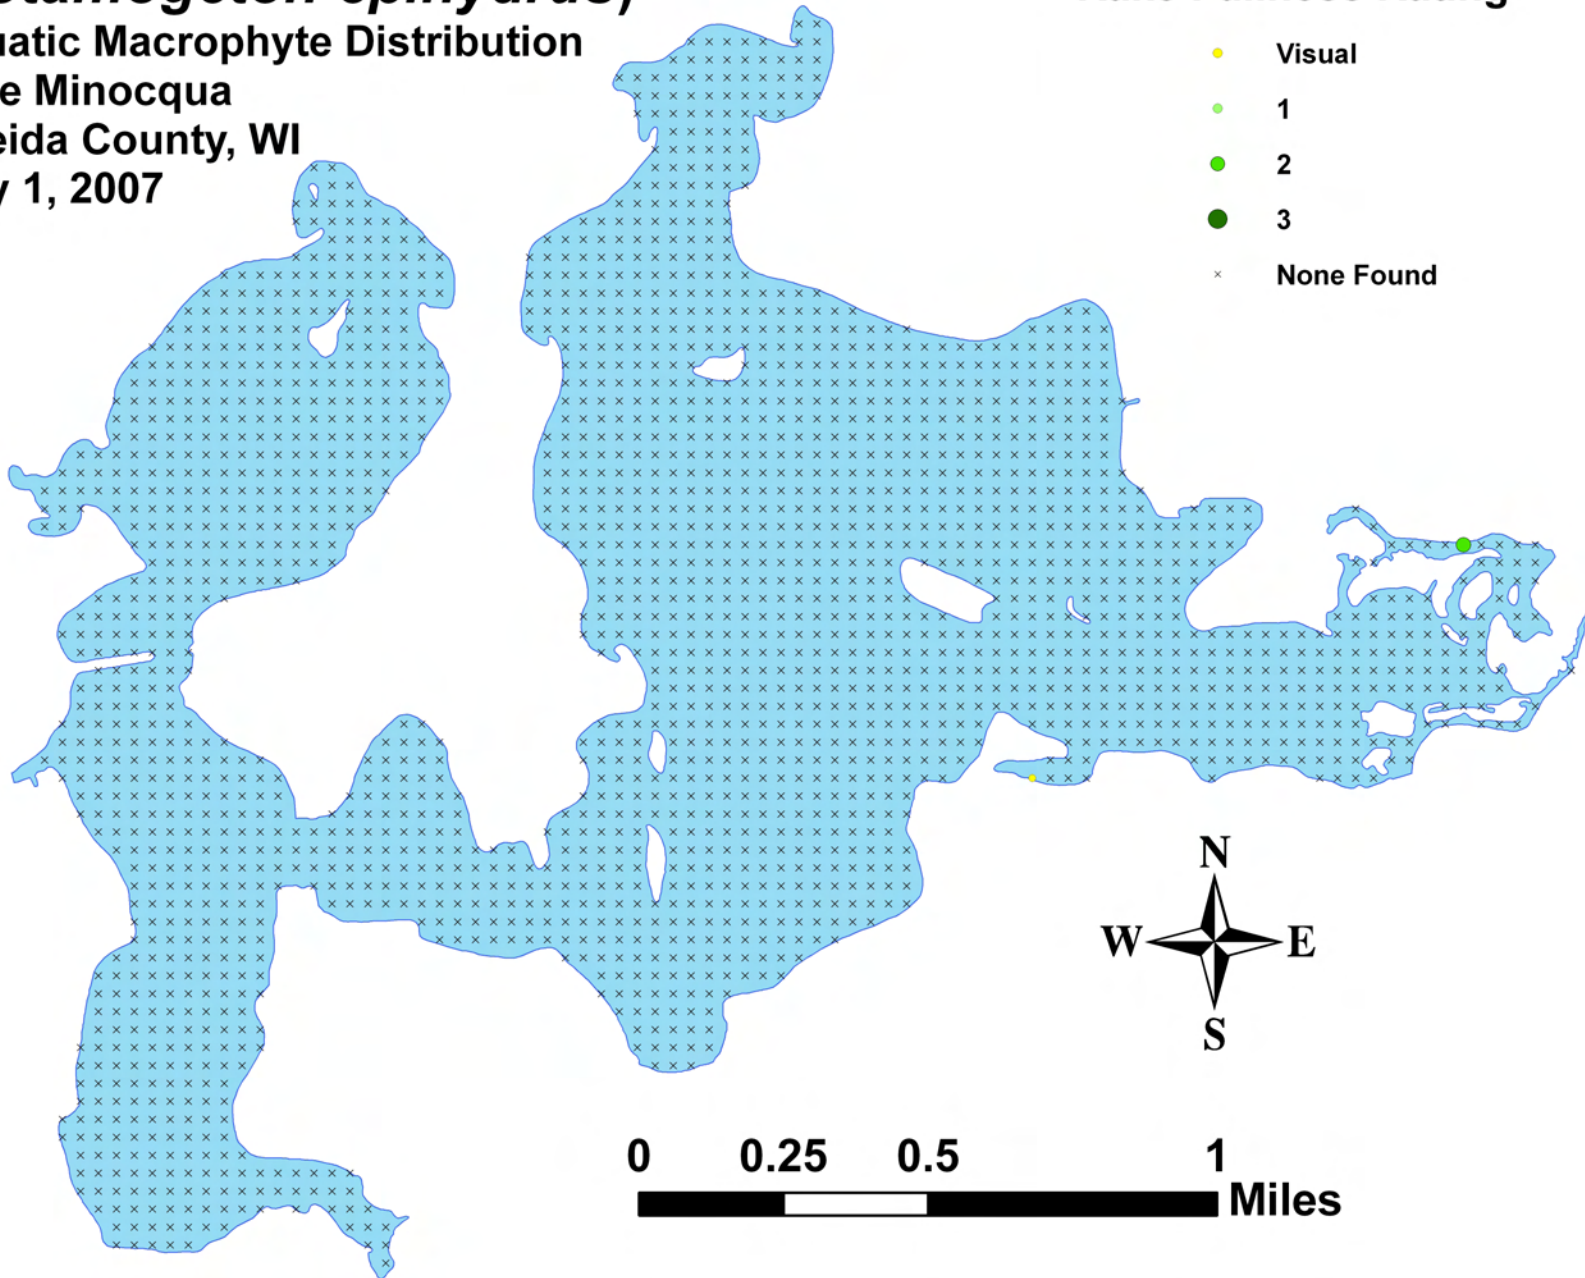

Large-leaf pondweed (*Potamogeton amplifolius*)

Aquatic Macrophyte Distribution

Lake Minocqua

Oneida County, WI

July 1, 2007

Rake Fullness Rating

- Visual
- 1
- 2
- 3
- × None Found

Curly-leaf pondweed
(*Potamogeton crispus*)
Aquatic Macrophyte Distribution
Lake Minocqua
Oneida County, WI
July 1, 2007

Rake Fullness Rating

- Visual
- 1
- 2
- 3
- × None Found

Ribbon-leaf pondweed (*Potamogeton epihydrus*)

Aquatic Macrophyte Distribution

Lake Minocqua

Oneida County, WI

July 1, 2007

Rake Fullness Rating

- Visual
- 1
- 2
- 3
- × None Found

Frie's pondweed (*Potamogeton friesii*)

Aquatic Macrophyte Distribution
Lake Minocqua
Oneida County, WI
July 1, 2007

Rake Fullness Rating

- Visual
- 1
- 2
- 3
- × None Found