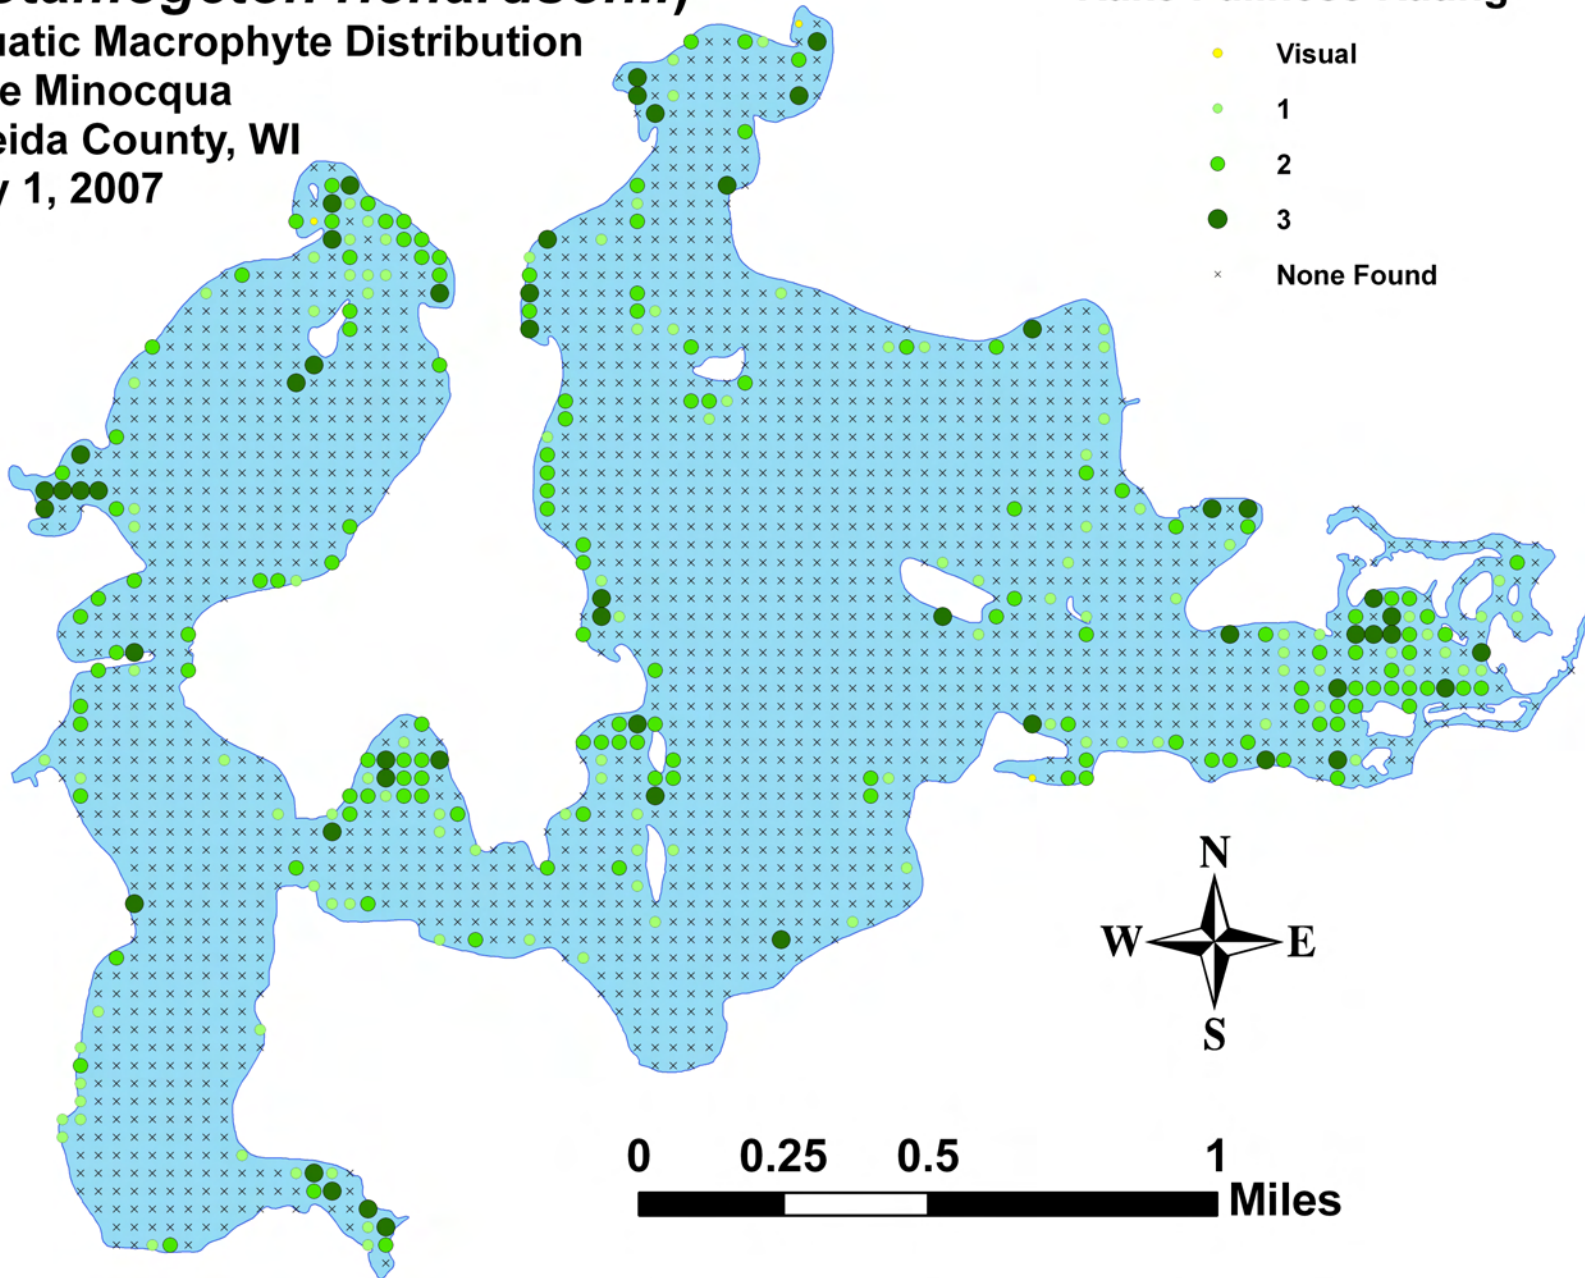

Clasping-leaf pondweed (*Potamogeton richardsonii*)

Aquatic Macrophyte Distribution
Lake Minocqua
Oneida County, WI
July 1, 2007

Rake Fullness Rating

- Visual
- 1
- 2
- 3
- × None Found