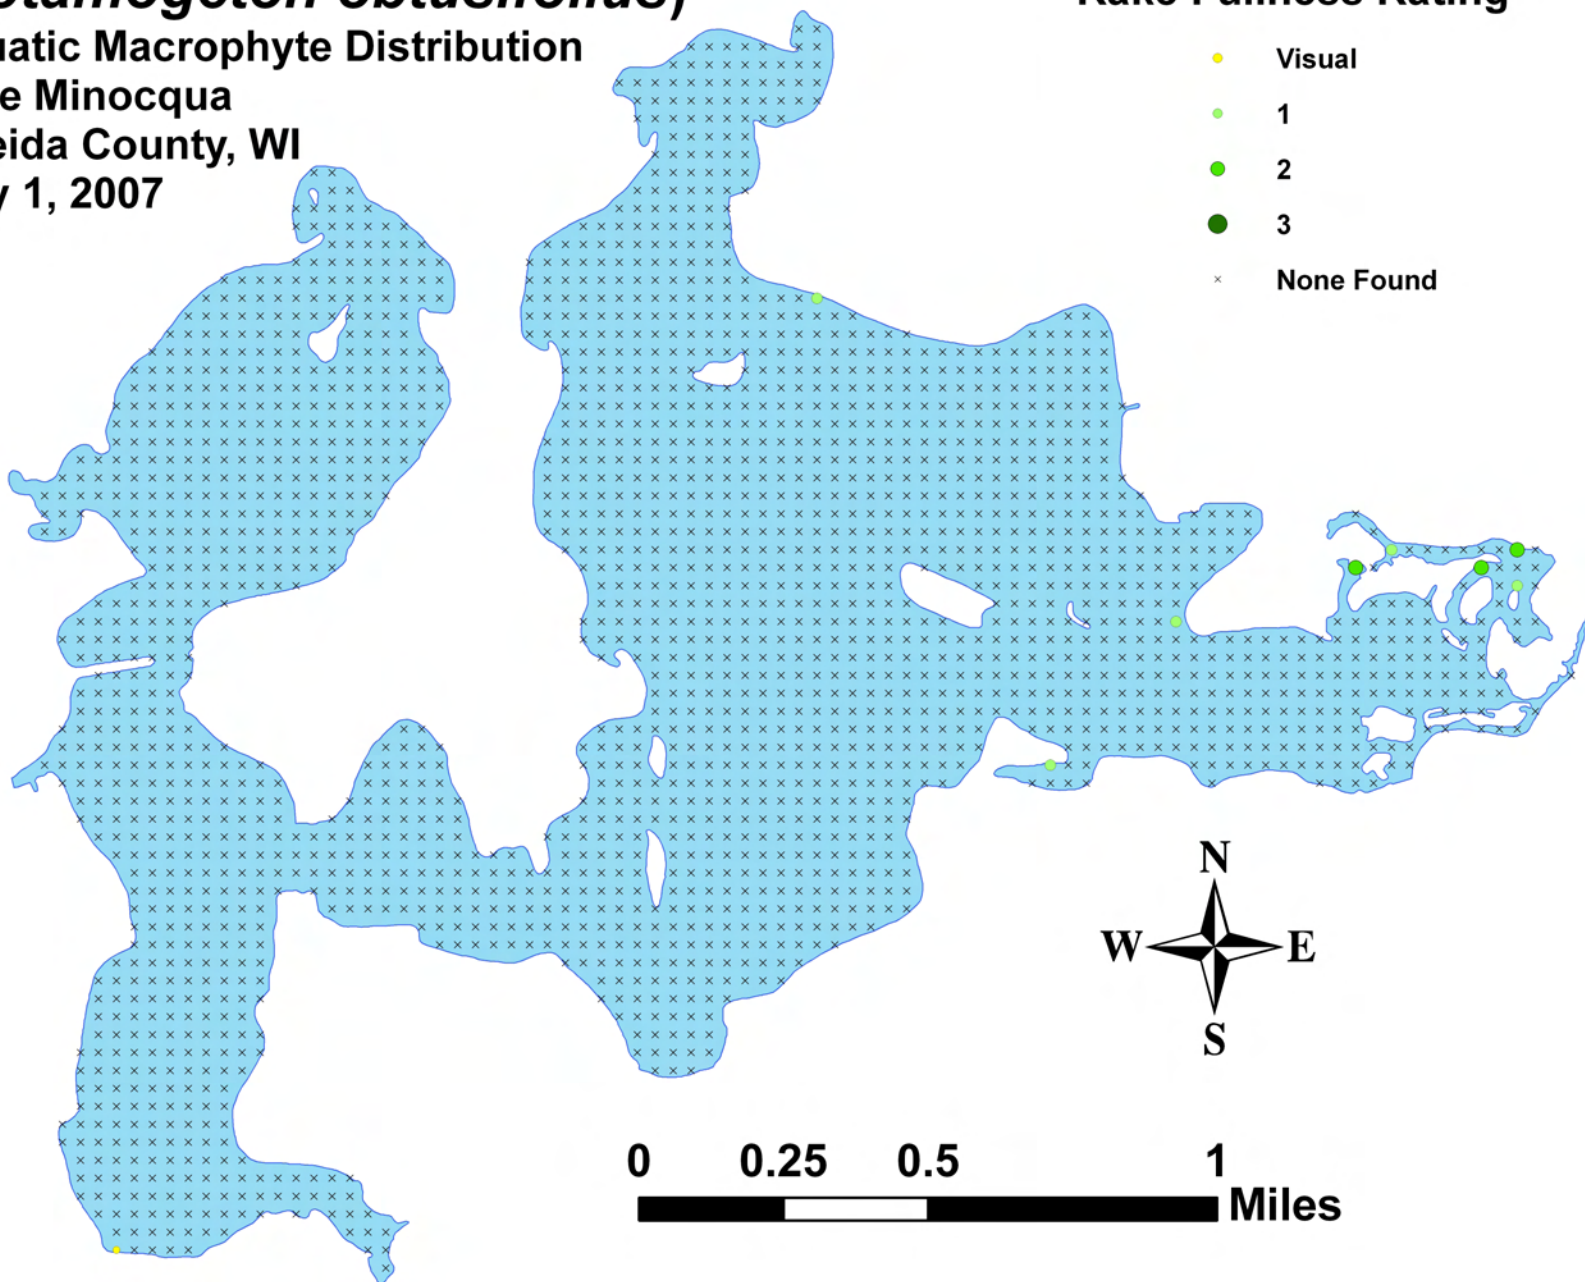

Blunt-leaf pondweed (*Potamogeton obtusifolius*)

Aquatic Macrophyte Distribution

Lake Minocqua

Oneida County, WI

July 1, 2007

Rake Fullness Rating

- Visual
- 1
- 2
- 3
- × None Found