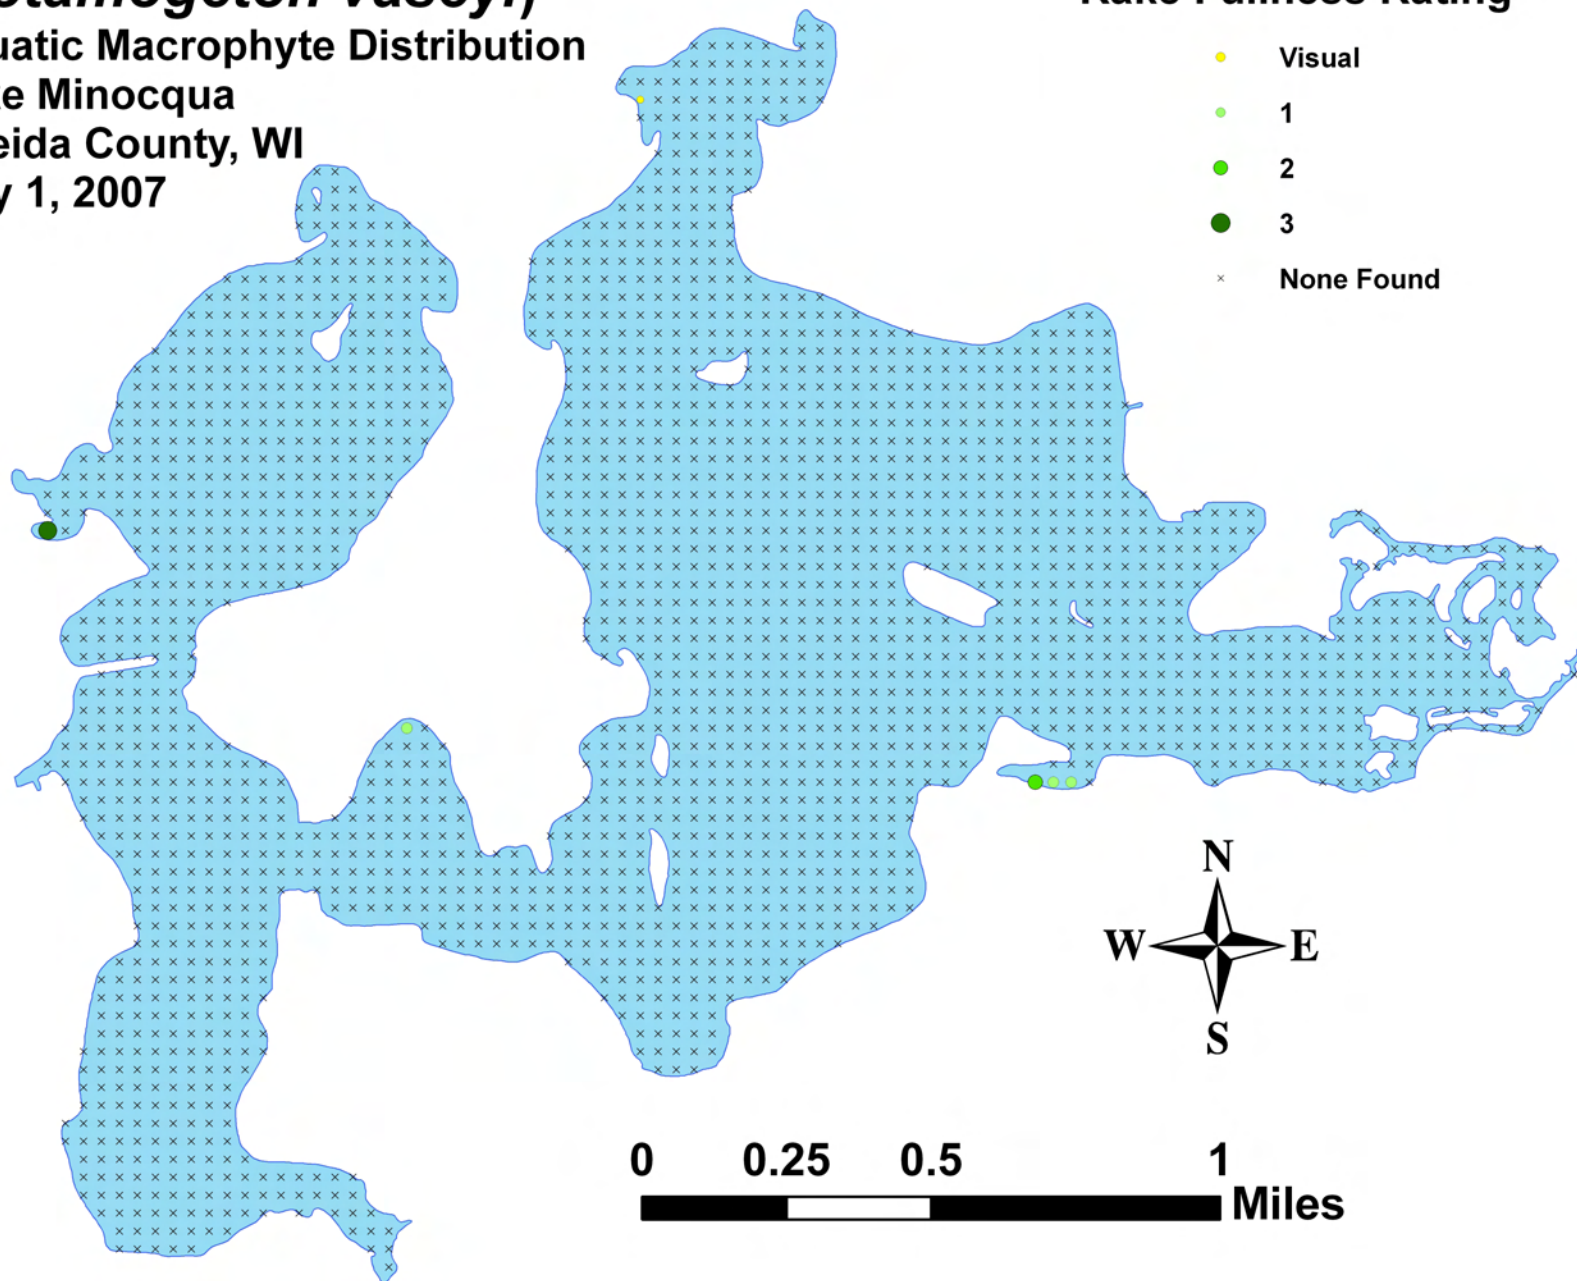

Lake Minocqua

Oneida County, WI

July 1, 2007

Rake Fullness Rating

- Visual
- 1
- 2
- 3
- × None Found

Vasey's pondweed
(*Potamogeton vaseyi*)
Aquatic Macrophyte Distribution
Lake Minocqua
Oneida County, WI
July 1, 2007

Rake Fullness Rating

- Visual
- 1
- 2
- 3
- × None Found

Flat-stem pondweed (*Potamogeton zosteriformis*)

Aquatic Macrophyte Distribution

Lake Minocqua

Oneida County, WI

July 1, 2007

Rake Fullness Rating