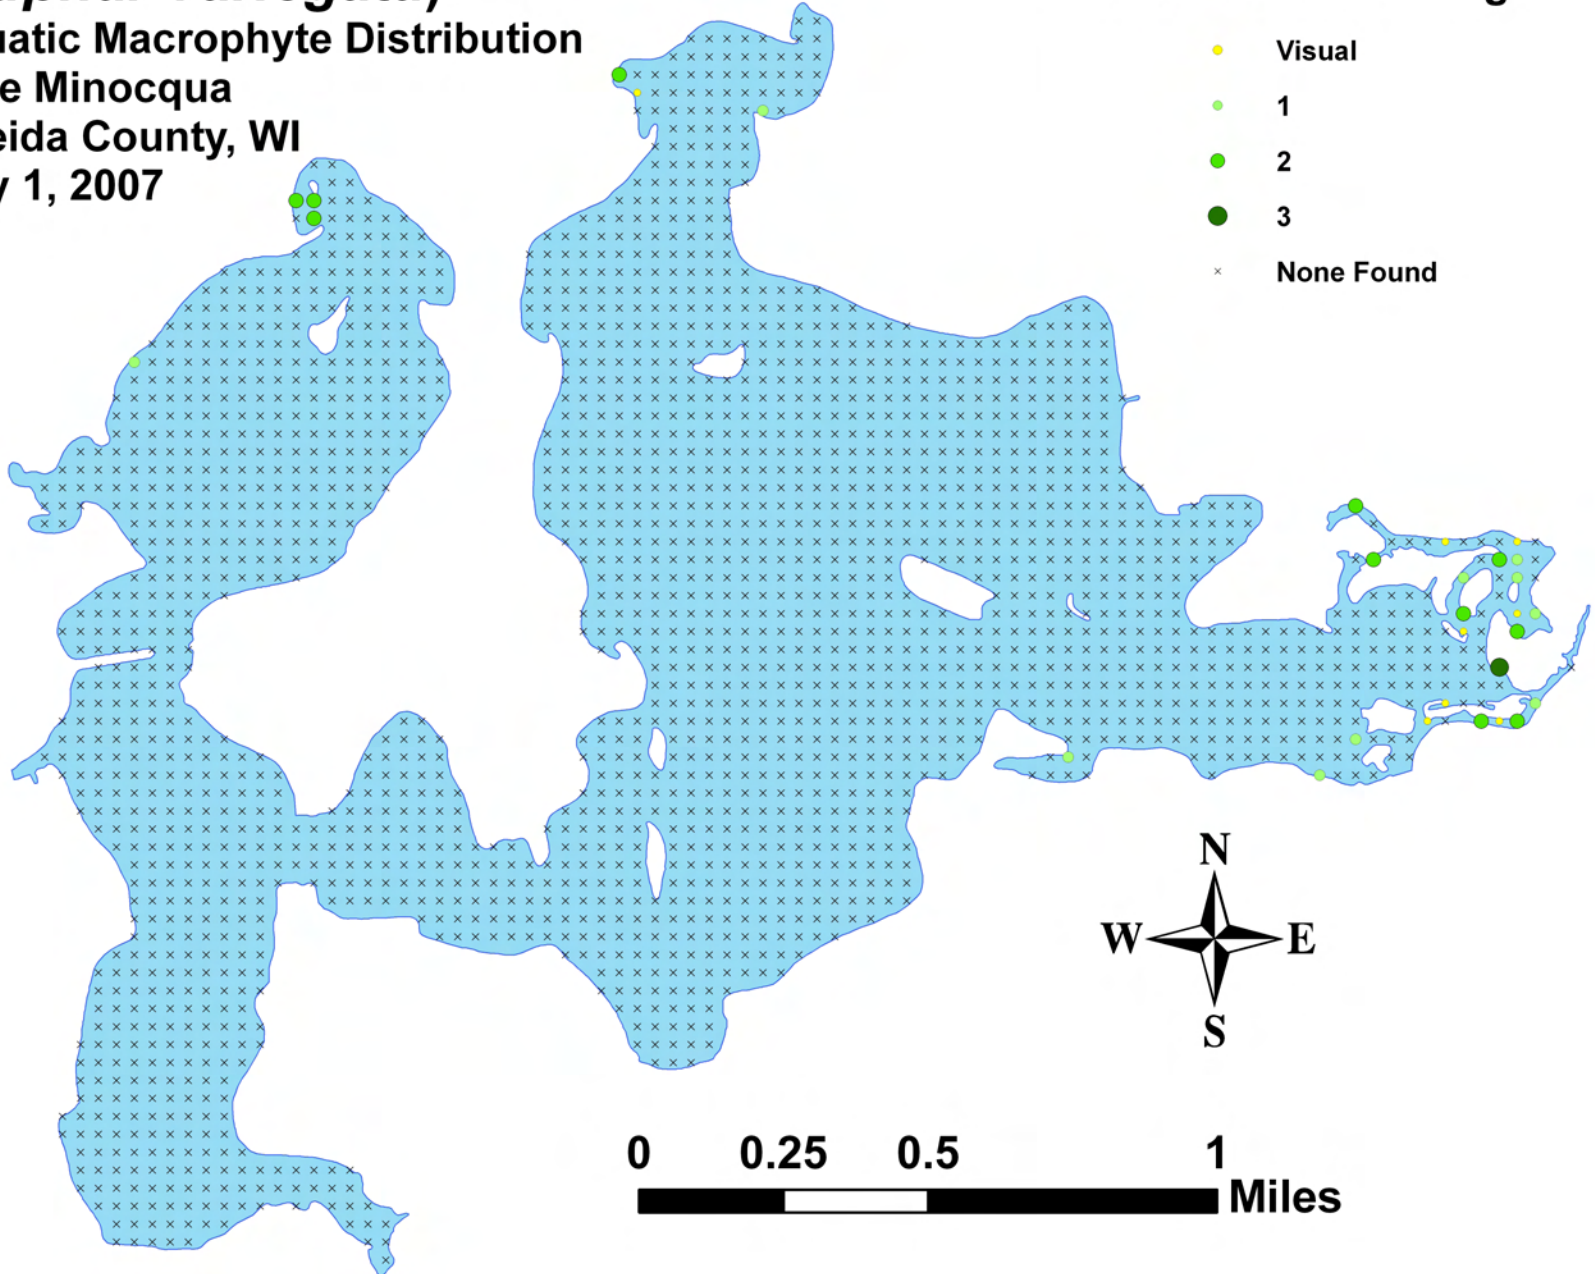

Rake Fullness Rating

- Visual
- 1
- 2
- 3
- × None Found

Spatterdock
(*Nuphar variegata*)
Aquatic Macrophyte Distribution
Lake Minocqua
Oneida County, WI
July 1, 2007

Rake Fullness Rating

- Visual
- 1
- 2
- 3
- × None Found

White water lily (*Nymphaea odorata*)

Aquatic Macrophyte Distribution
Lake Minocqua
Oneida County, WI
July 1, 2007

Rake Fullness Rating

- Visual
- 1
- 2
- 3
- × None Found

Pickerelweed
(*Pontederia cordata*)
Aquatic Macrophyte Distribution
Lake Minocqua
Oneida County, WI
July 1, 2007

Lake Minocqua

Oneida County, WI

July 1, 2007

Rake Fullness Rating

- Visual
- 1
- 2
- 3
- × None Found

Vasey's pondweed
(*Potamogeton vaseyi*)
Aquatic Macrophyte Distribution
Lake Minocqua
Oneida County, WI
July 1, 2007