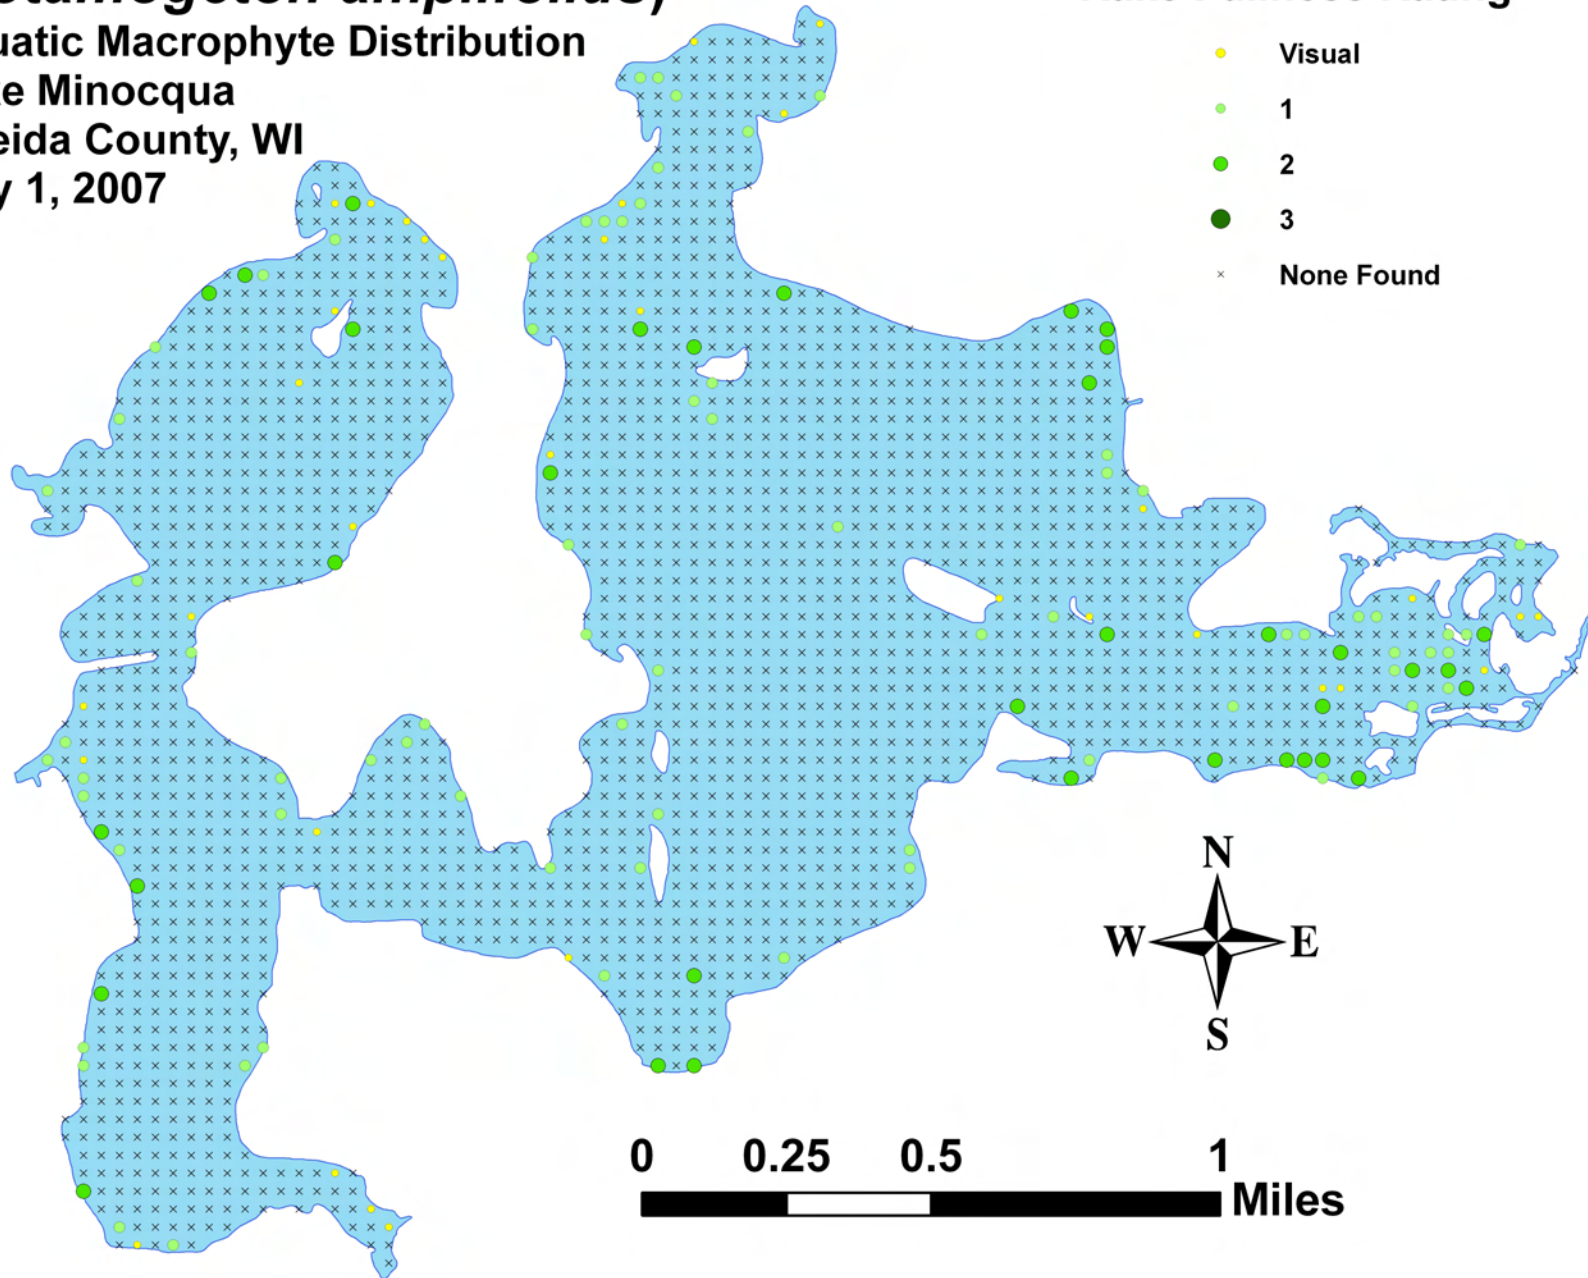

Large-leaf pondweed (*Potamogeton amplifolius*)

Aquatic Macrophyte Distribution

Lake Minocqua

Oneida County, WI

July 1, 2007

Rake Fullness Rating

- Visual
- 1
- 2
- 3
- × None Found

Curly-leaf pondweed
(*Potamogeton crispus*)
Aquatic Macrophyte Distribution
Lake Minocqua
Oneida County, WI
July 1, 2007

Rake Fullness Rating

- Visual
- 1
- 2
- 3
- × None Found

Ribbon-leaf pondweed (*Potamogeton epihydrus*)

Aquatic Macrophyte Distribution

Lake Minocqua

Oneida County, WI

July 1, 2007

Rake Fullness Rating

- Visual
- 1
- 2
- 3
- × None Found

Frie's pondweed (*Potamogeton friesii*)

Aquatic Macrophyte Distribution
Lake Minocqua
Oneida County, WI
July 1, 2007

Rake Fullness Rating

- Visual
- 1
- 2
- 3
- × None Found