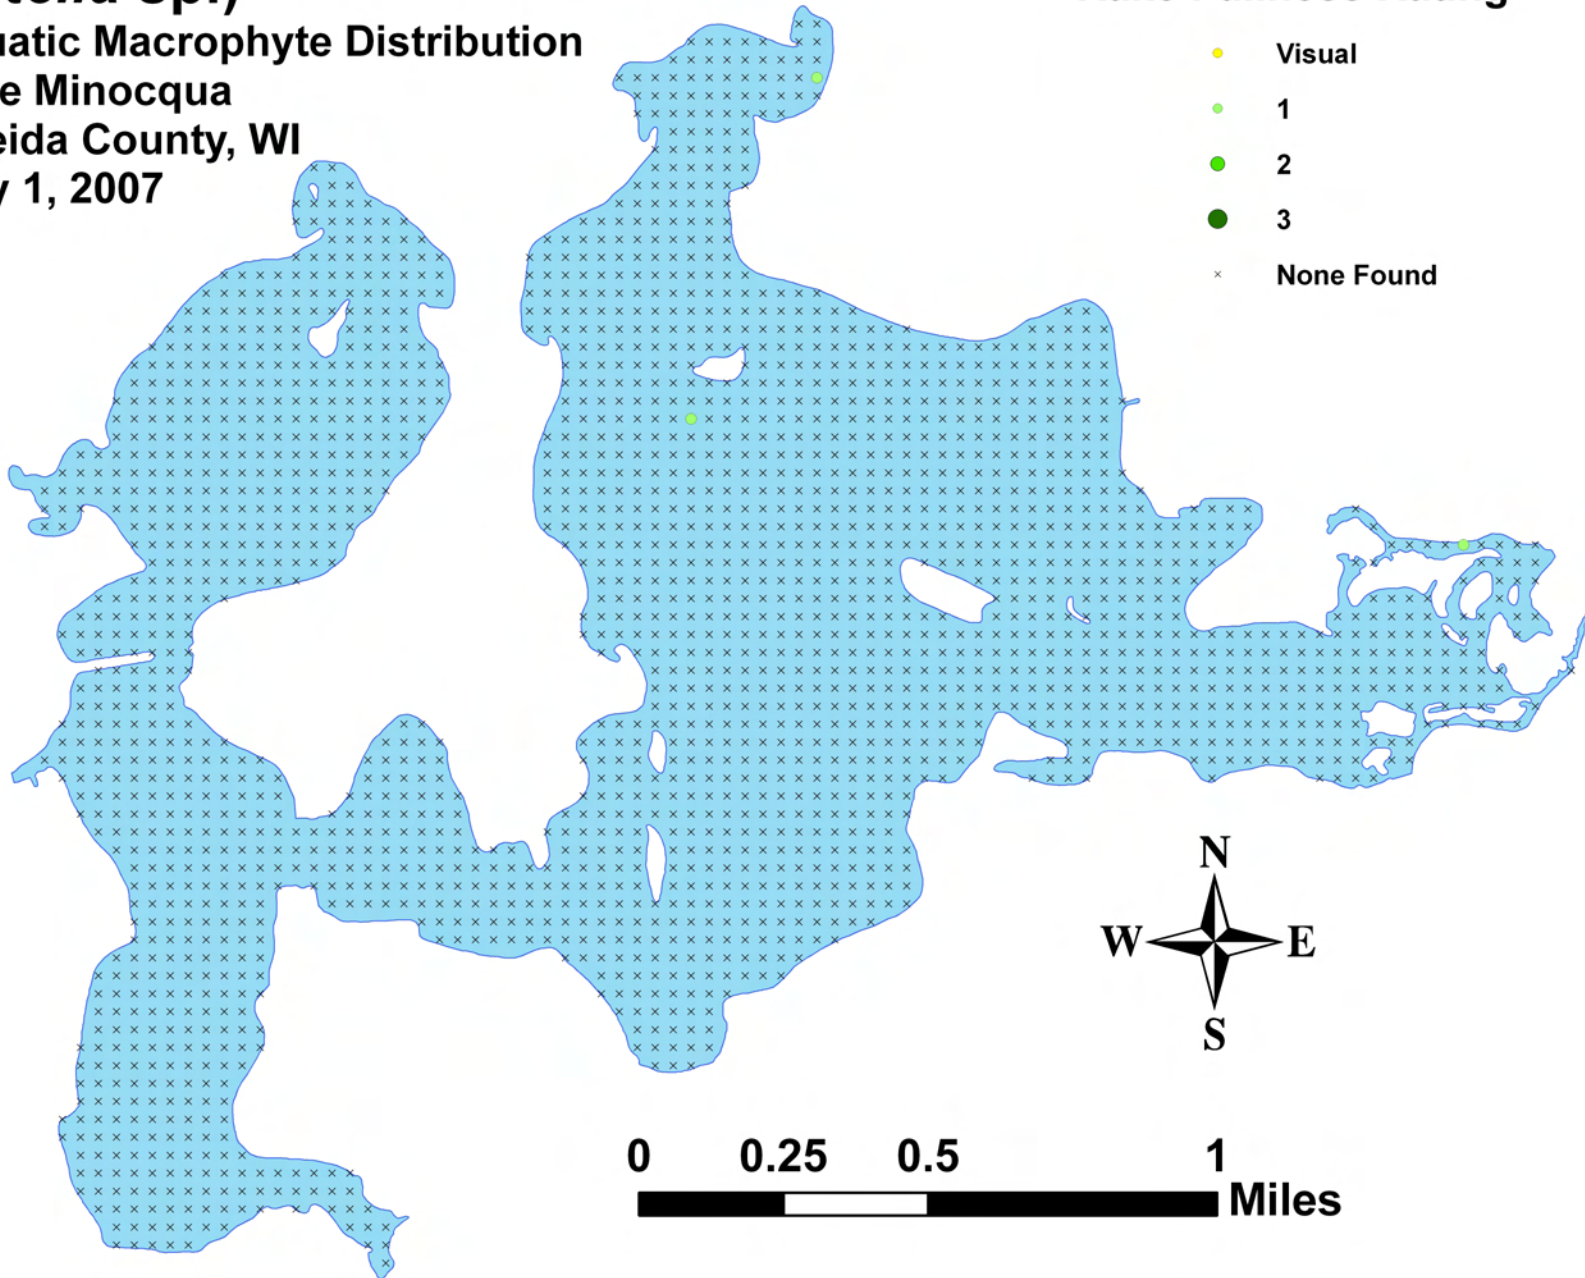

Aquatic Macrophyte Distribution

Lake Minocqua

Oneida County, WI

July 1, 2007

Rake Fullness Rating

- Visual
- 1
- 2
- 3
- × None Found

Bushy pondweed (*Najas flexilis*)

Aquatic Macrophyte Distribution
Lake Minocqua
Oneida County, WI
July 1, 2007

Rake Fullness Rating

- Visual
- 1
- 2
- 3
- × None Found

Nitella

(*Nitella* sp.)

Aquatic Macrophyte Distribution

Lake Minocqua

Oneida County, WI

July 1, 2007

Rake Fullness Rating

- Visual
- 1
- 2
- 3
- × None Found

Spatterdock
(*Nuphar variegata*)
Aquatic Macrophyte Distribution
Lake Minocqua
Oneida County, WI
July 1, 2007

Rake Fullness Rating

- Visual
- 1
- 2
- 3
- × None Found

White water lily (*Nymphaea odorata*)

Aquatic Macrophyte Distribution
Lake Minocqua
Oneida County, WI
July 1, 2007

Rake Fullness Rating

- Visual
- 1
- 2
- 3
- × None Found

Pickerelweed
(*Pontederia cordata*)
Aquatic Macrophyte Distribution
Lake Minocqua
Oneida County, WI
July 1, 2007