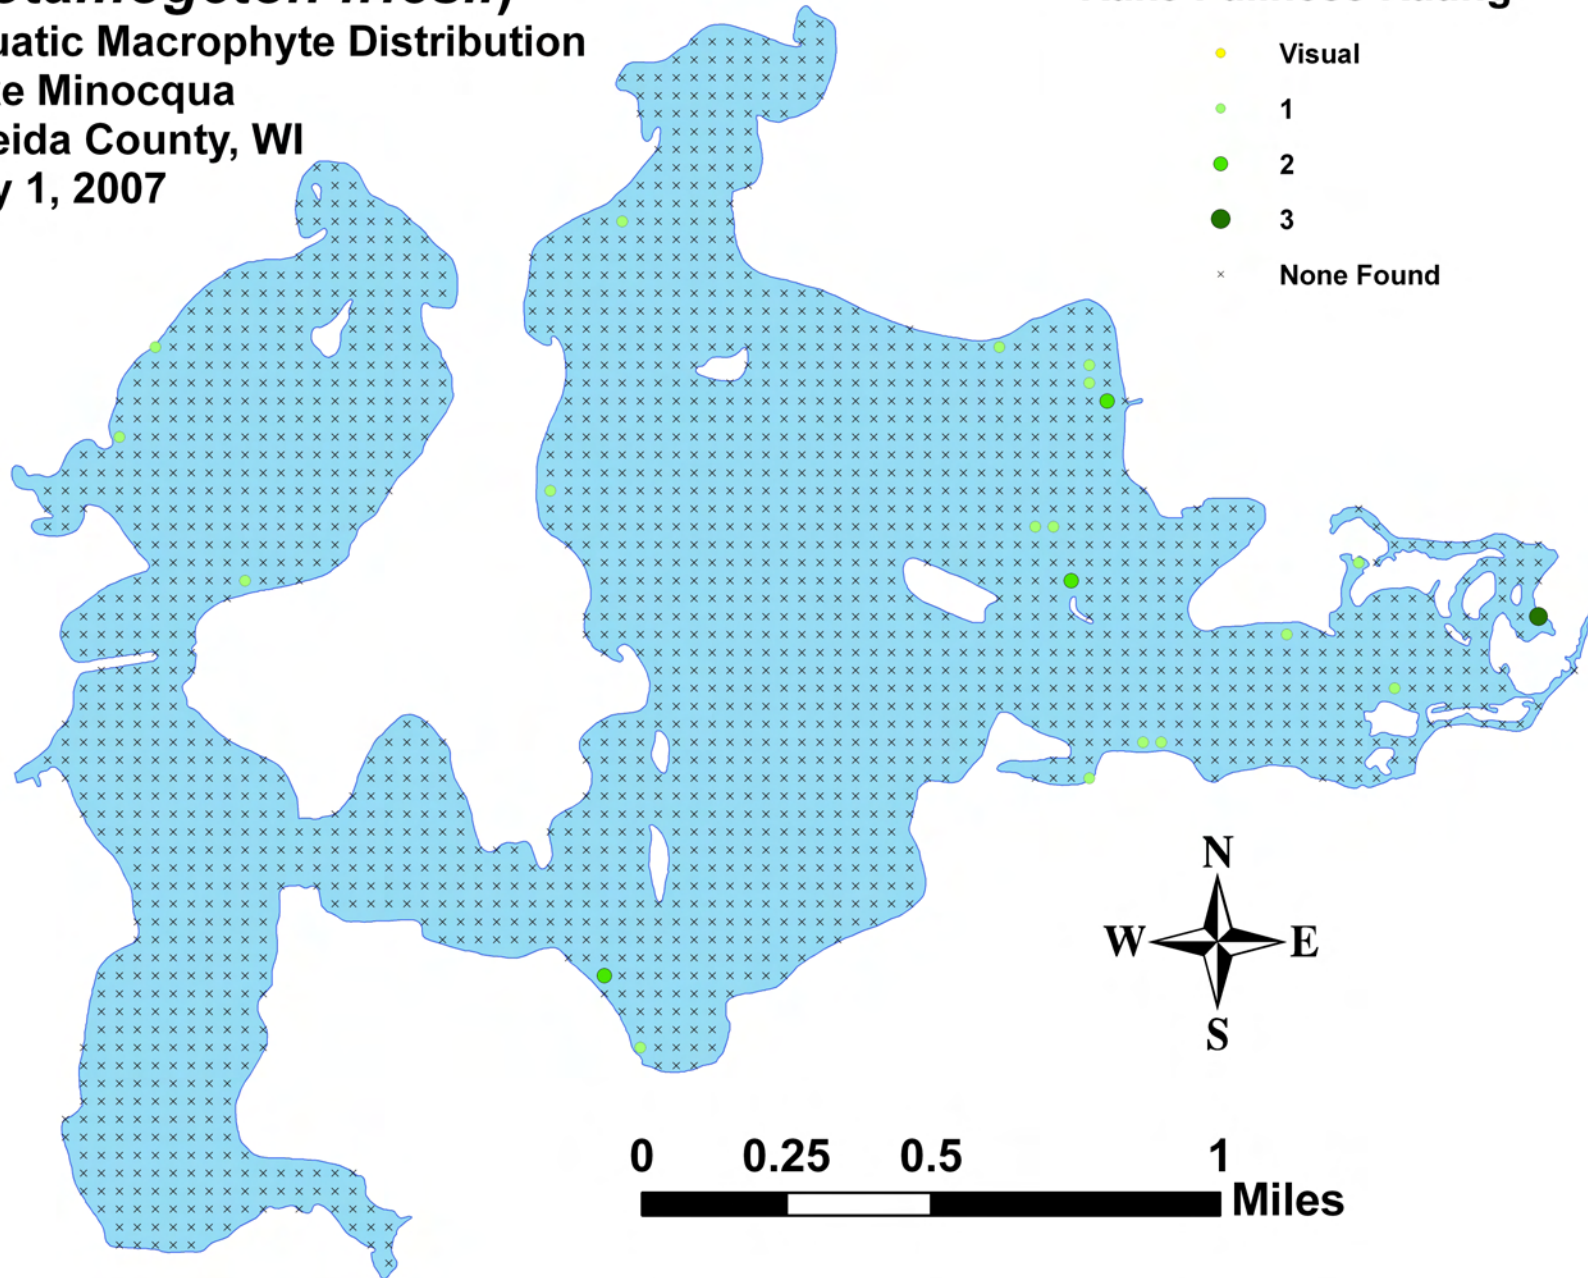

Rake Fullness Rating

- Visual
- 1
- 2
- 3
- × None Found

Ribbon-leaf pondweed (*Potamogeton epihydrus*)

Aquatic Macrophyte Distribution

Lake Minocqua

Oneida County, WI

July 1, 2007

Rake Fullness Rating

- Visual
- 1
- 2
- 3
- × None Found

Frie's pondweed (*Potamogeton friesii*)

Aquatic Macrophyte Distribution
Lake Minocqua
Oneida County, WI
July 1, 2007

Rake Fullness Rating

- Visual
- 1
- 2
- 3
- × None Found

Variable pondweed (*Potamogeton gramineus*)

Aquatic Macrophyte Distribution

Lake Minocqua

Oneida County, WI

July 1, 2007

Rake Fullness Rating

- Visual
- 1
- 2
- 3
- × None Found

Illinois pondweed (*Potamogeton illinoensis*)