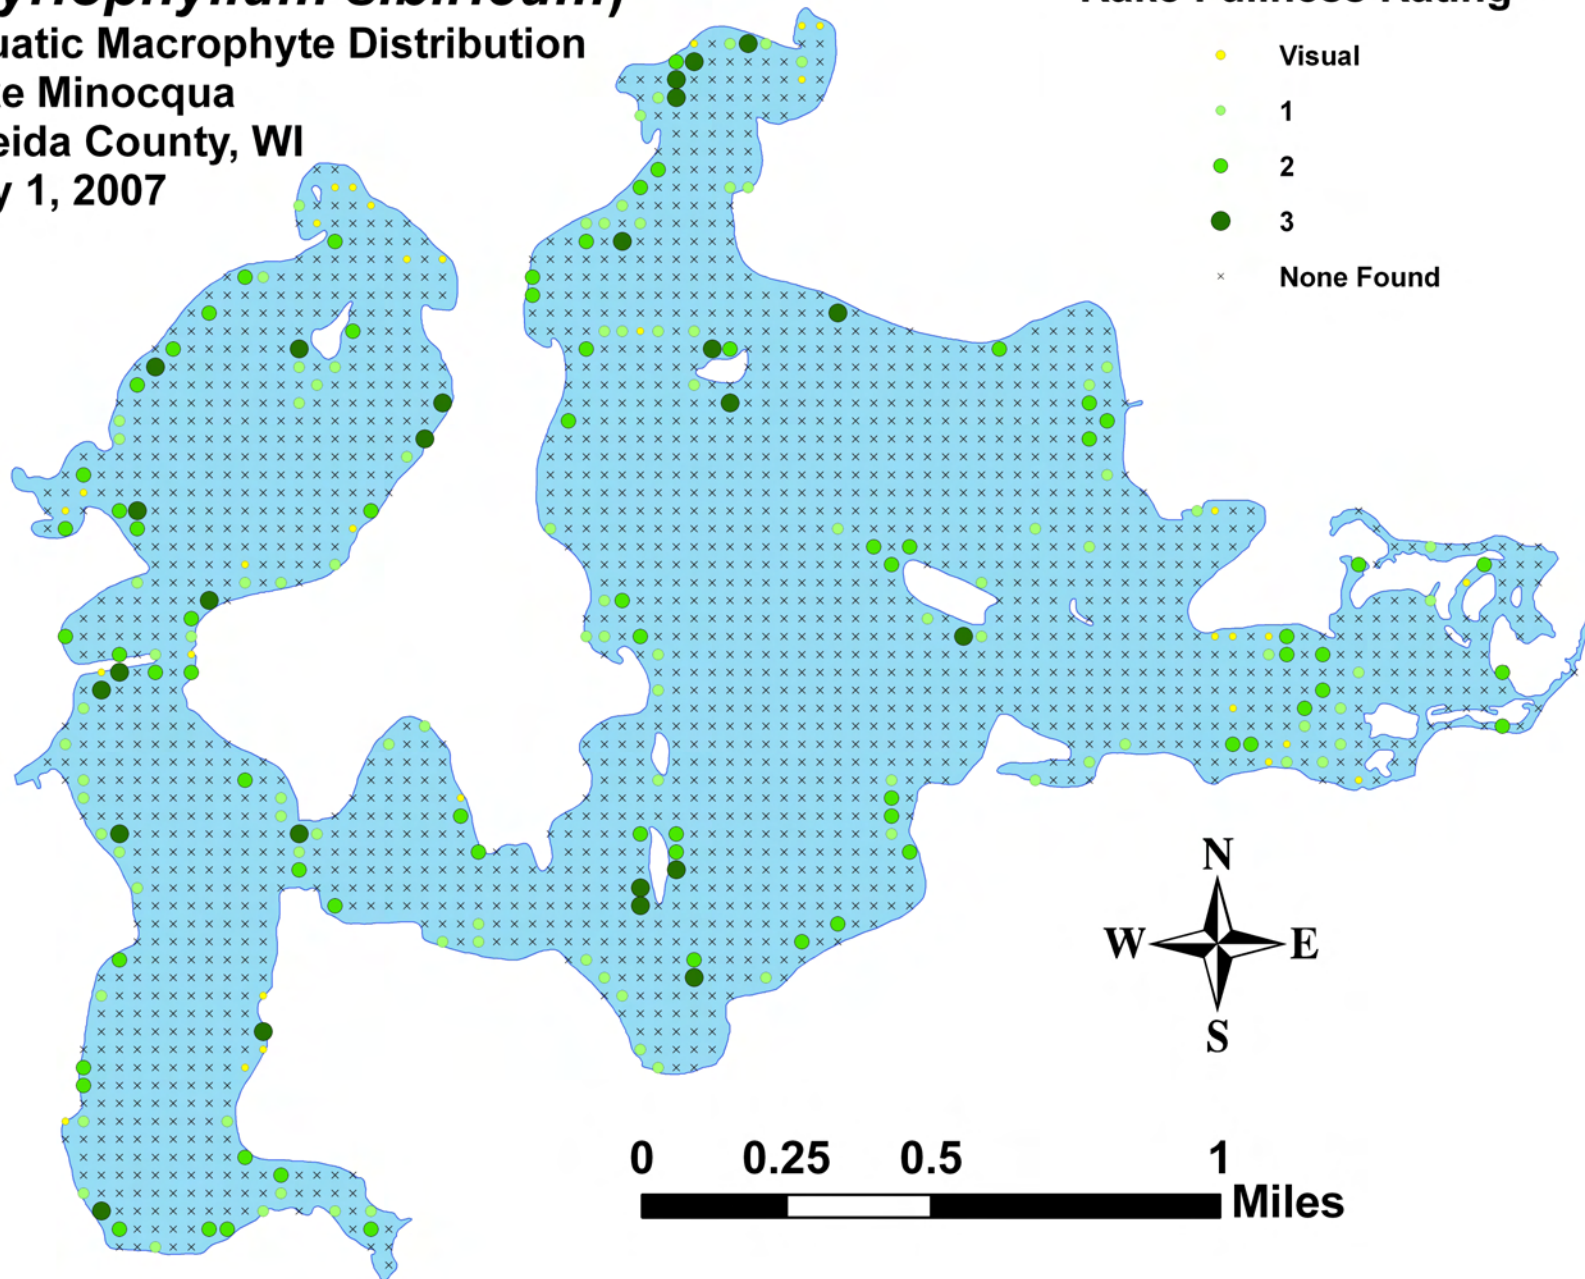

Northern water milfoil (*Myriophyllum sibiricum*)

Aquatic Macrophyte Distribution

Lake Minocqua

Oneida County, WI

July 1, 2007

Rake Fullness Rating

- Visual
- 1
- 2
- 3
- × None Found

Eurasian water-milfoil (*Myriophyllum spicatum*)

Aquatic Macrophyte Distribution

Lake Minocqua

Oneida County, WI

July 1, 2007

Rake Fullness Rating

- Visual
- 1
- 2
- 3
- × None Found

Bushy pondweed (*Najas flexilis*)

Aquatic Macrophyte Distribution
Lake Minocqua
Oneida County, WI
July 1, 2007

Lake Minocqua

Oneida County, WI

July 1, 2007

Rake Fullness Rating

- Visual
- 1
- 2
- 3
- × None Found

Vasey's pondweed
(*Potamogeton vaseyi*)
Aquatic Macrophyte Distribution
Lake Minocqua
Oneida County, WI
July 1, 2007

Arum-leaved arrowhead (*Sagittaria cuneata*)

Aquatic Macrophyte Distribution
Lake Minocqua
Oneida County, WI
July 1, 2007

Rake Fullness Rating

- Visual
- 1
- 2
- 3
- × None Found