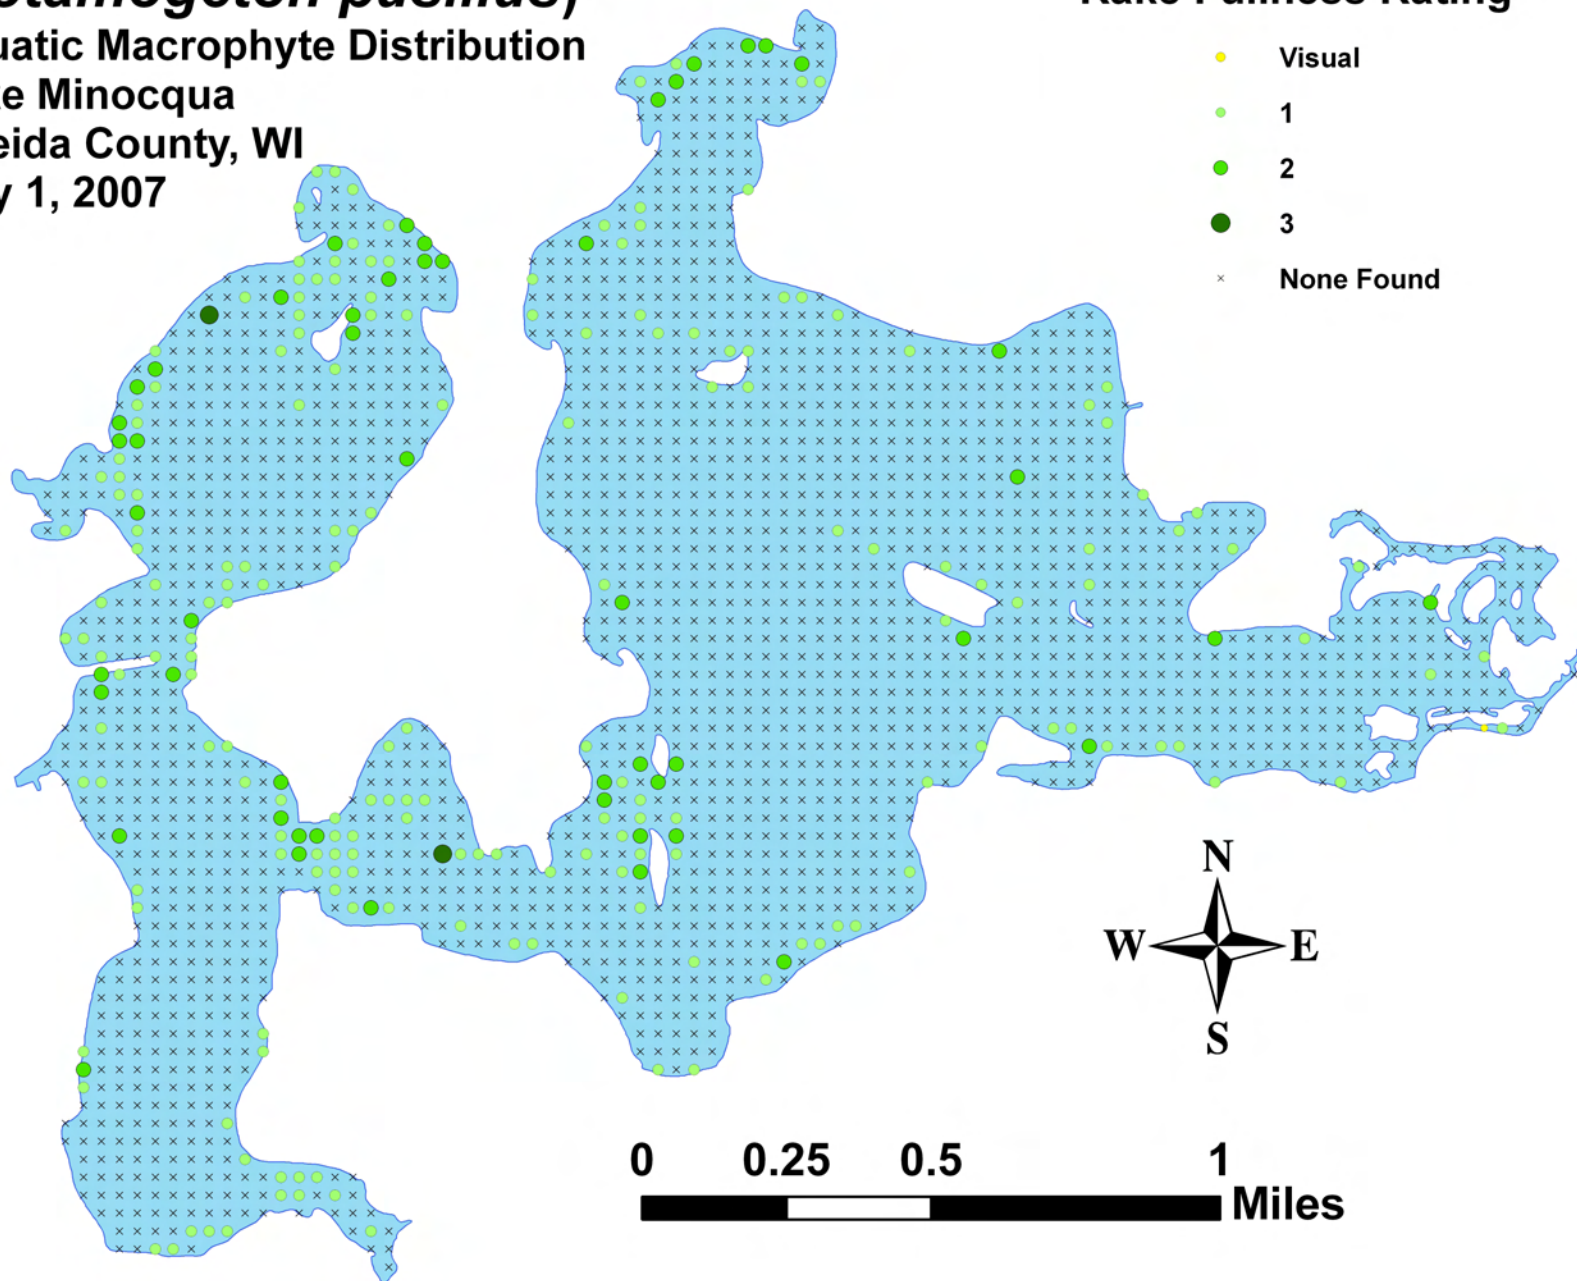

July 1, 2007

Rake Fullness Rating

- Visual
- 1
- 2
- 3
- × None Found

Small pondweed
Potamogeton pusillus
Aquatic Macrophyte Distribution
Lake Minocqua
Oneida County, WI
July 1, 2007

Rake Fullness Rating

- Visual
- 1
- 2
- 3
- × None Found