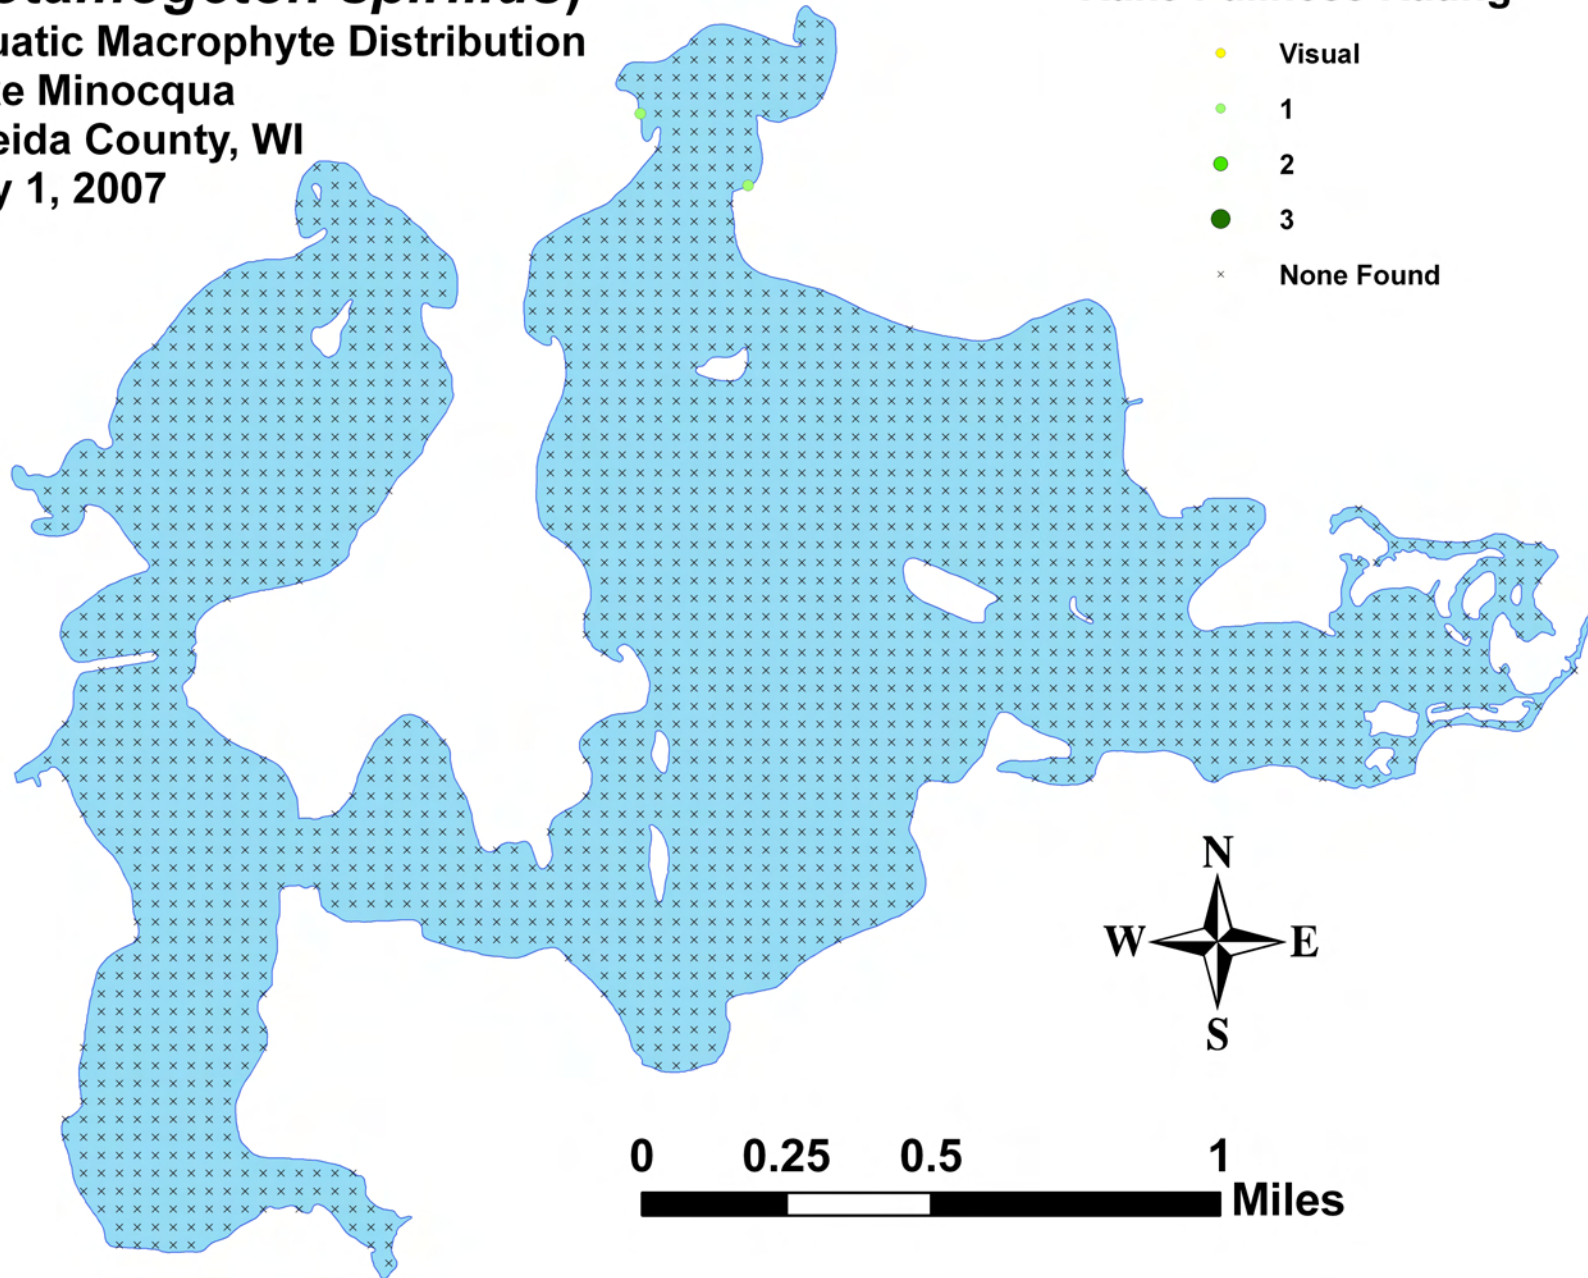

Aquatic Macrophyte Distribution
Lake Minocqua
Oneida County, WI
July 1, 2007

Rake Fullness Rating

- Visual
- 1
- 2
- 3
- × None Found

Spiral-fruited pondweed (*Potamogeton spirillus*)

Aquatic Macrophyte Distribution

Lake Minocqua

Oneida County, WI

July 1, 2007

Rake Fullness Rating

- Visual
- 1
- 2
- 3
- × None Found

Vasey's pondweed
(*Potamogeton vaseyi*)
Aquatic Macrophyte Distribution
Lake Minocqua
Oneida County, WI
July 1, 2007