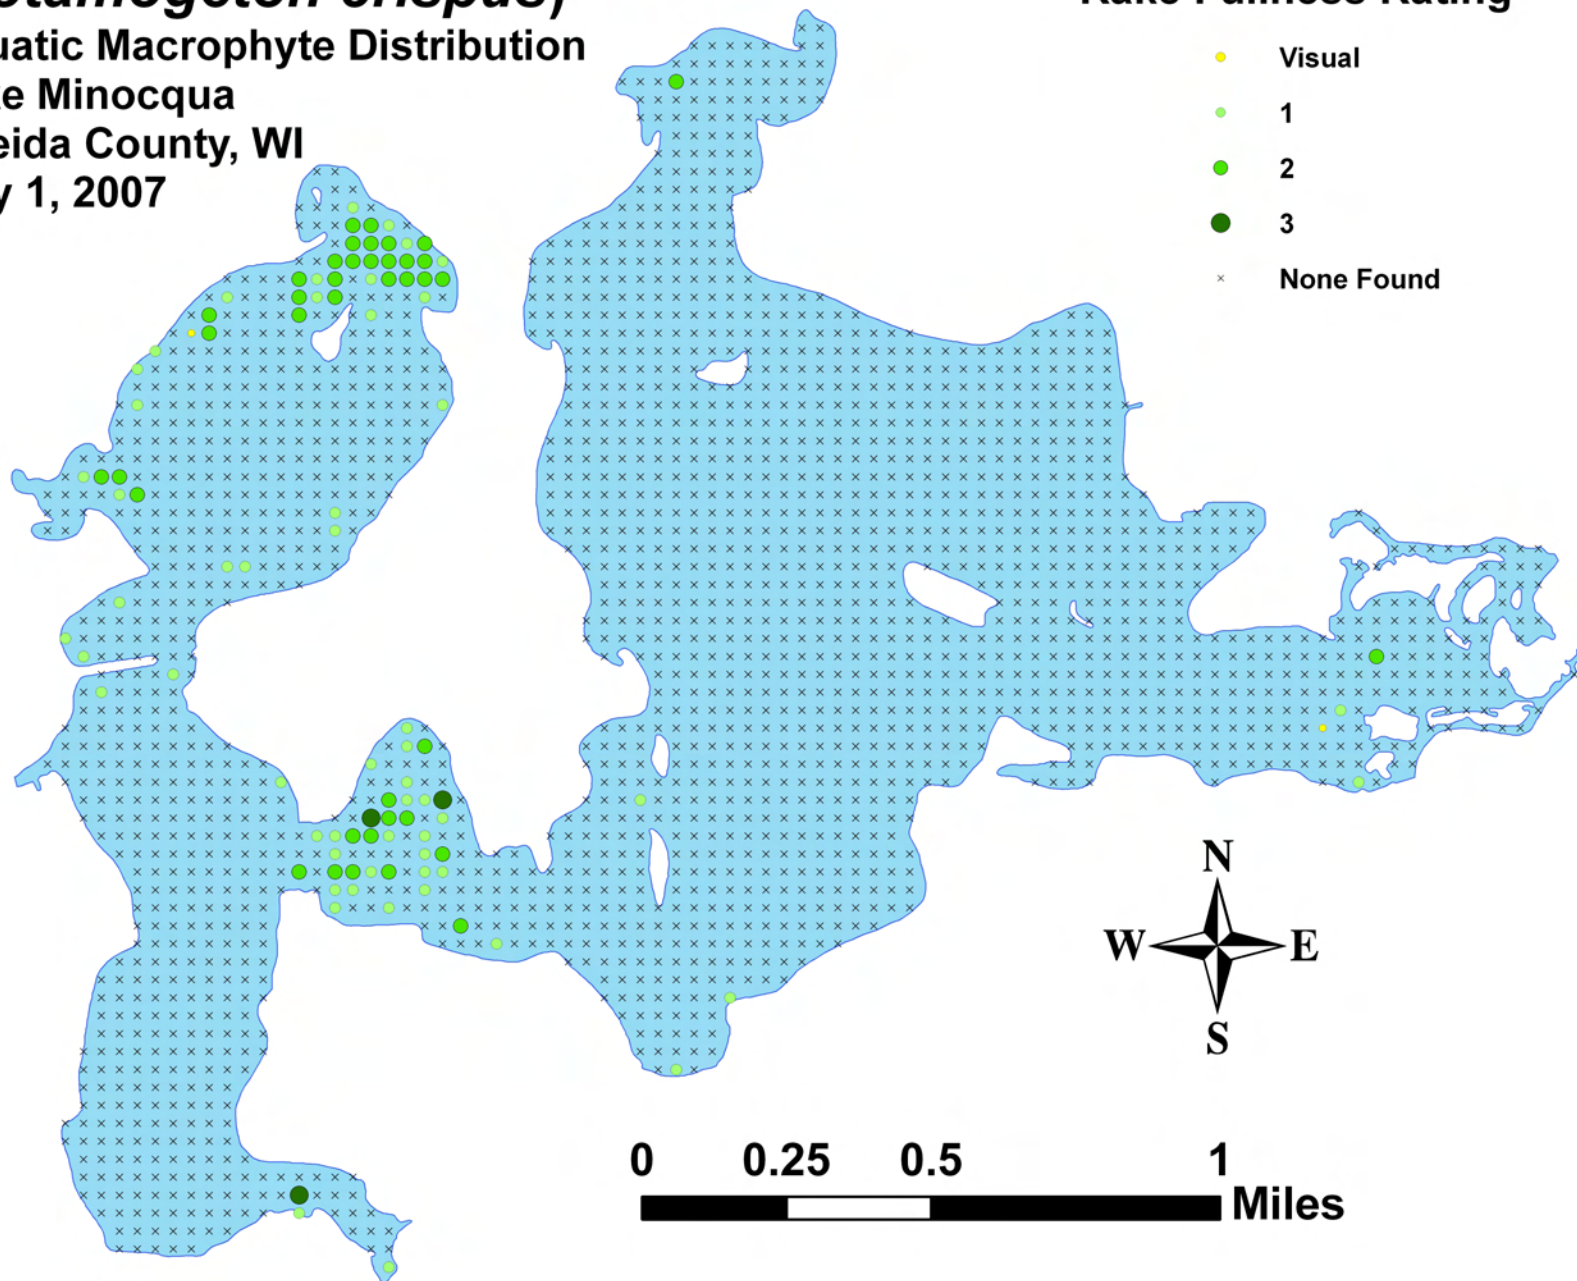

White water lily (*Nymphaea odorata*)

Aquatic Macrophyte Distribution
Lake Minocqua
Oneida County, WI
July 1, 2007

Rake Fullness Rating

- Visual
- 1
- 2
- 3
- × None Found

Pickerelweed
(*Pontederia cordata*)
Aquatic Macrophyte Distribution
Lake Minocqua
Oneida County, WI
July 1, 2007

Large-leaf pondweed (*Potamogeton amplifolius*)

Aquatic Macrophyte Distribution

Lake Minocqua

Oneida County, WI

July 1, 2007

Rake Fullness Rating

- Visual
- 1
- 2
- 3
- × None Found

Curly-leaf pondweed
(*Potamogeton crispus*)
Aquatic Macrophyte Distribution
Lake Minocqua
Oneida County, WI
July 1, 2007

Rake Fullness Rating

- Visual
- 1
- 2
- 3
- × None Found

Ribbon-leaf pondweed (*Potamogeton epihydrus*)

Aquatic Macrophyte Distribution

Lake Minocqua

Oneida County, WI

July 1, 2007

Rake Fullness Rating

- Visual
- 1
- 2
- 3
- × None Found

Frie's pondweed (*Potamogeton friesii*)

Aquatic Macrophyte Distribution
Lake Minocqua
Oneida County, WI
July 1, 2007

Rake Fullness Rating

- Visual
- 1
- 2
- 3
- × None Found