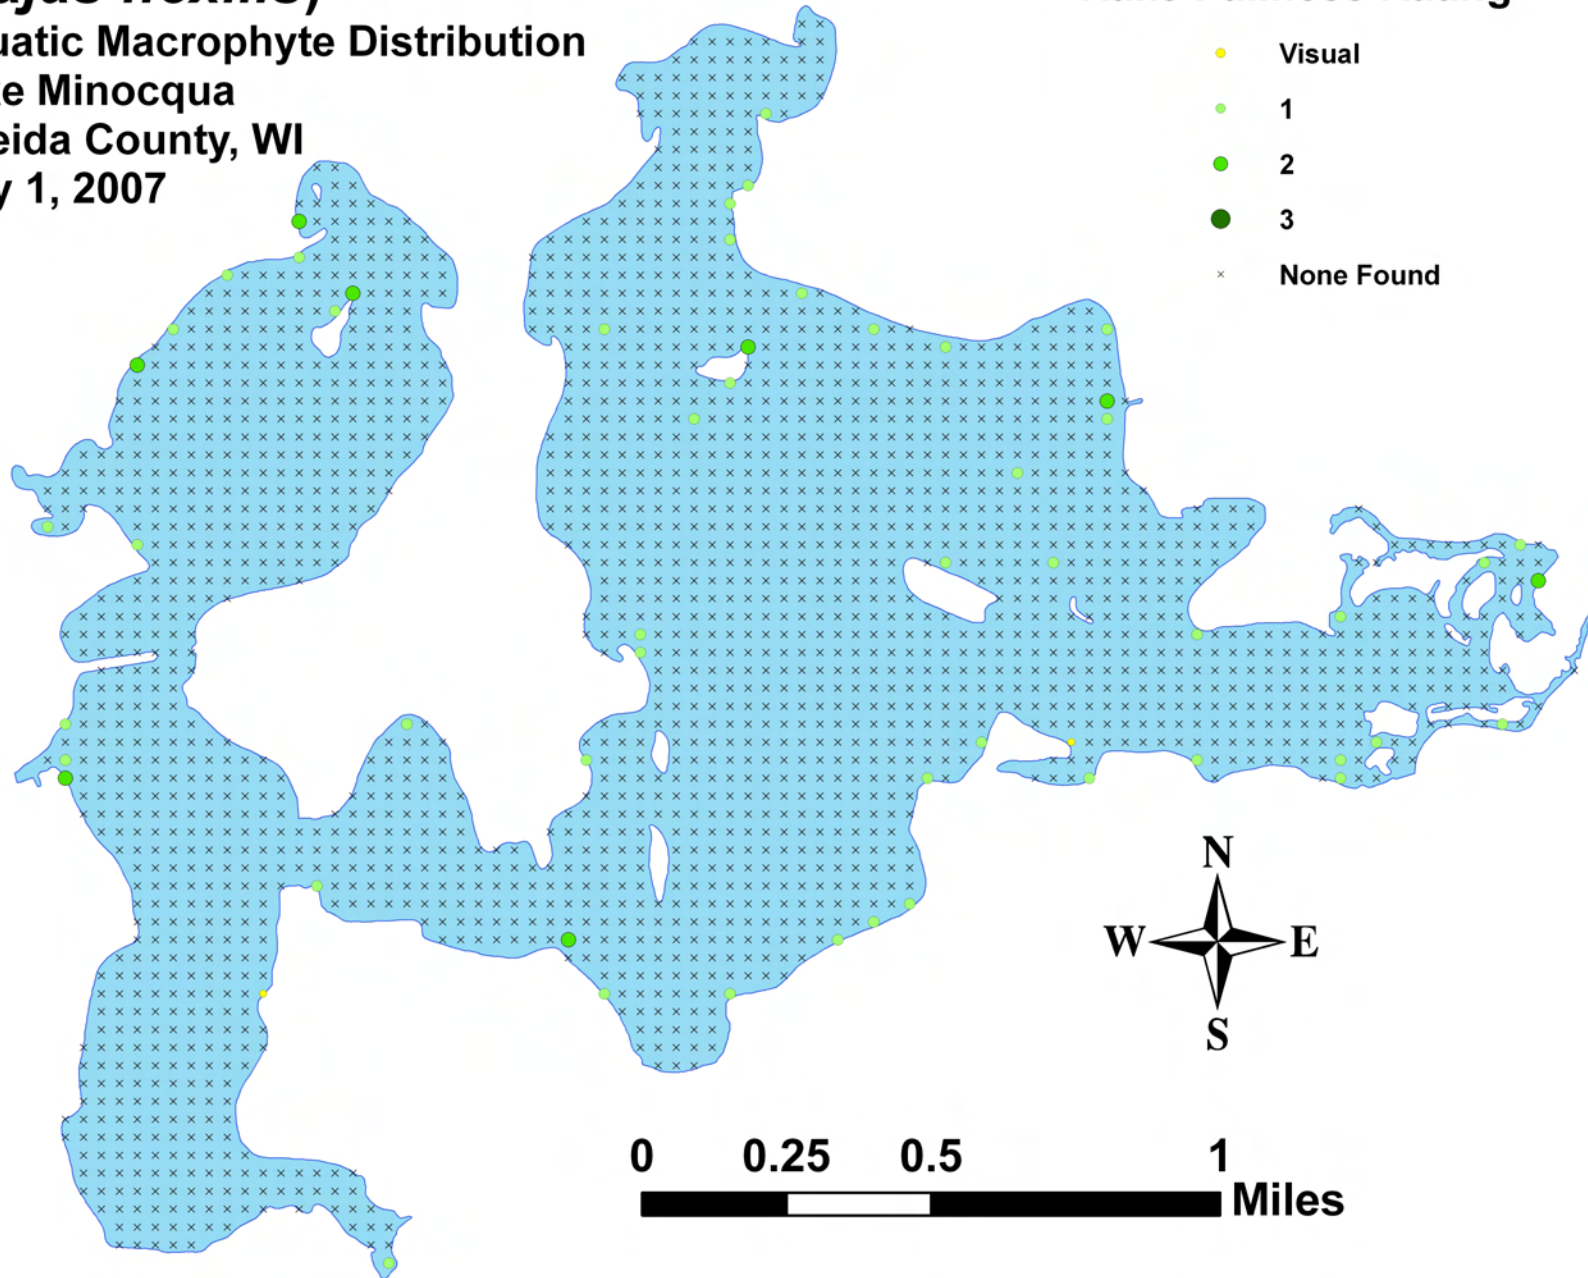

Northern water milfoil (*Myriophyllum sibiricum*)

Aquatic Macrophyte Distribution

Lake Minocqua

Oneida County, WI

July 1, 2007

Rake Fullness Rating

- Visual
- 1
- 2
- 3
- × None Found

Eurasian water-milfoil (*Myriophyllum spicatum*)

Aquatic Macrophyte Distribution

Lake Minocqua

Oneida County, WI

July 1, 2007

Rake Fullness Rating

- Visual
- 1
- 2
- 3
- × None Found

Bushy pondweed (*Najas flexilis*)

Aquatic Macrophyte Distribution
Lake Minocqua
Oneida County, WI
July 1, 2007

Rake Fullness Rating

- Visual
- 1
- 2
- 3
- × None Found

Nitella

(*Nitella* sp.)

Aquatic Macrophyte Distribution

Lake Minocqua

Oneida County, WI

July 1, 2007

Lake Minocqua

Oneida County, WI

July 1, 2007

Rake Fullness Rating

- Visual
- 1
- 2
- 3
- × None Found

Vasey's pondweed
(*Potamogeton vaseyi*)
Aquatic Macrophyte Distribution
Lake Minocqua
Oneida County, WI
July 1, 2007