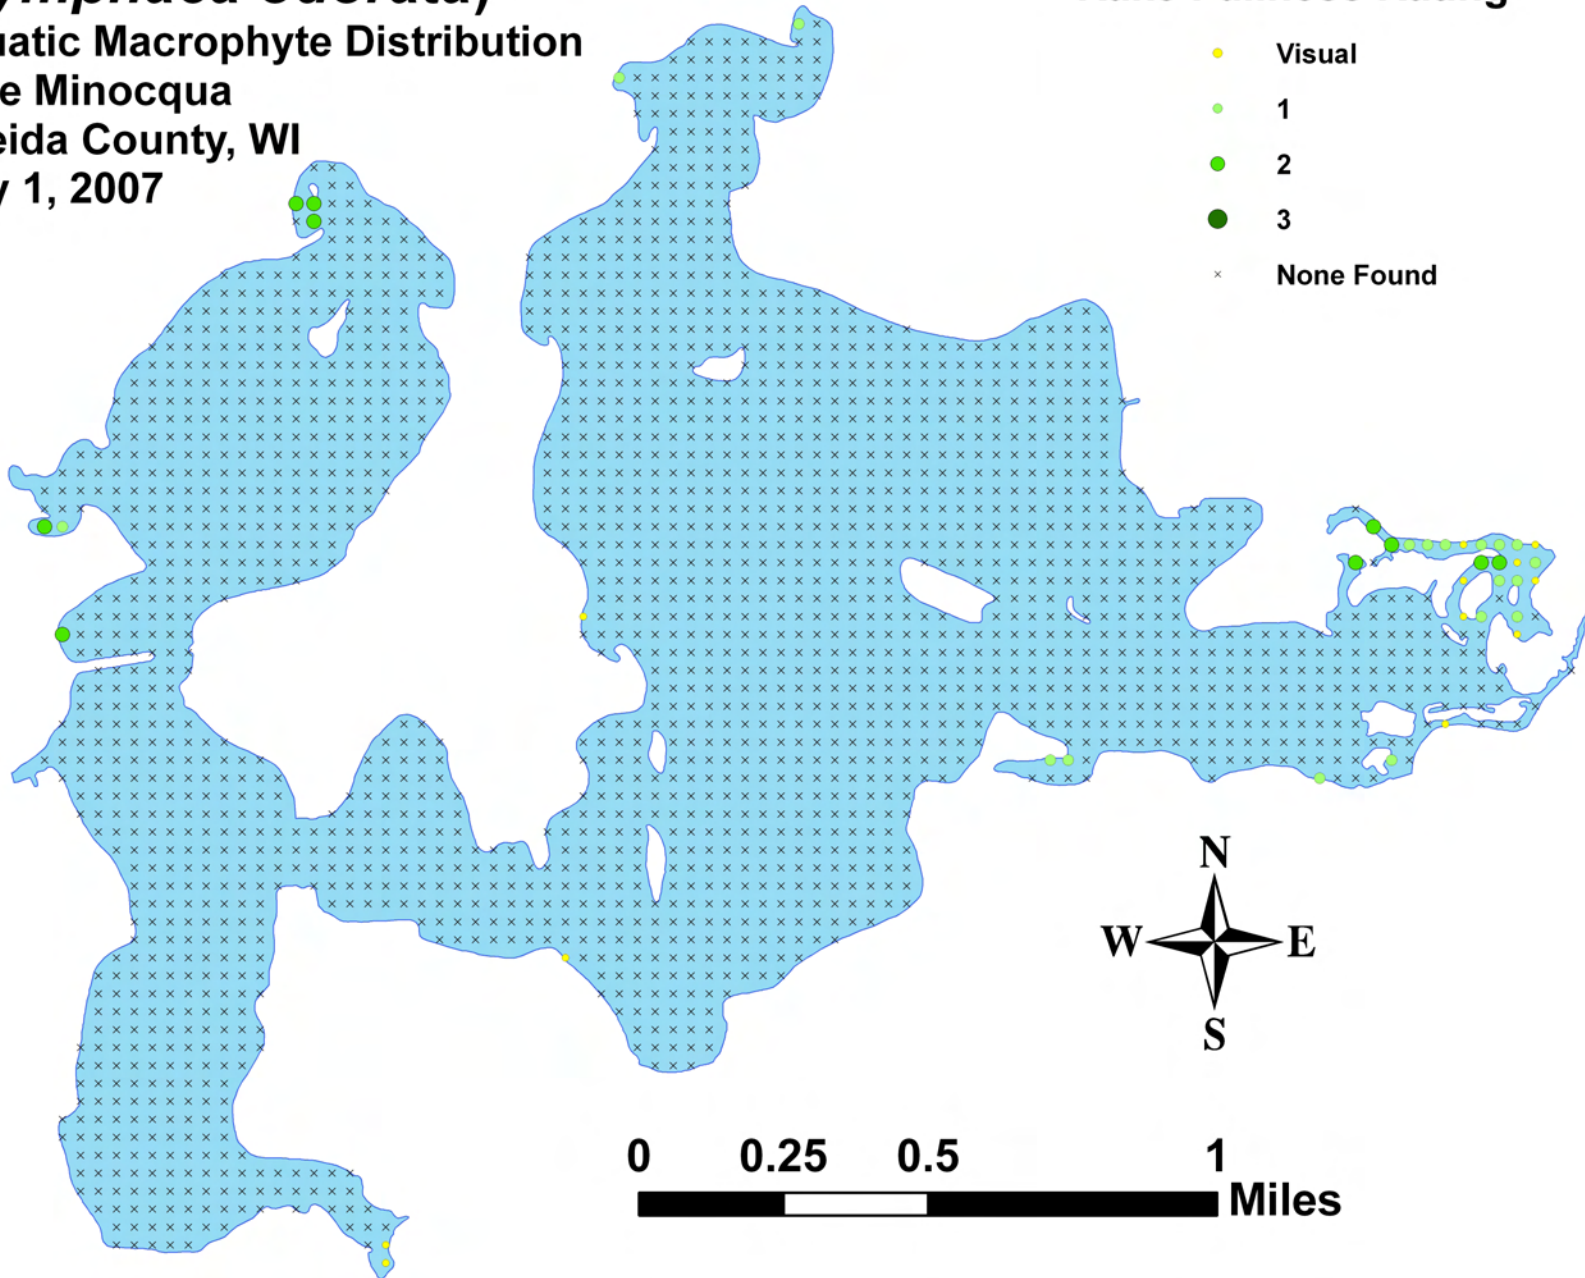

Rake Fullness Rating

- Visual
- 1
- 2
- 3
- × None Found

Spatterdock
(*Nuphar variegata*)
Aquatic Macrophyte Distribution
Lake Minocqua
Oneida County, WI
July 1, 2007

Rake Fullness Rating

- Visual
- 1
- 2
- 3
- × None Found

White water lily (*Nymphaea odorata*)

Aquatic Macrophyte Distribution
Lake Minocqua
Oneida County, WI
July 1, 2007

Rake Fullness Rating

- Visual
- 1
- 2
- 3
- × None Found

Pickerelweed
(*Pontederia cordata*)
Aquatic Macrophyte Distribution
Lake Minocqua
Oneida County, WI
July 1, 2007