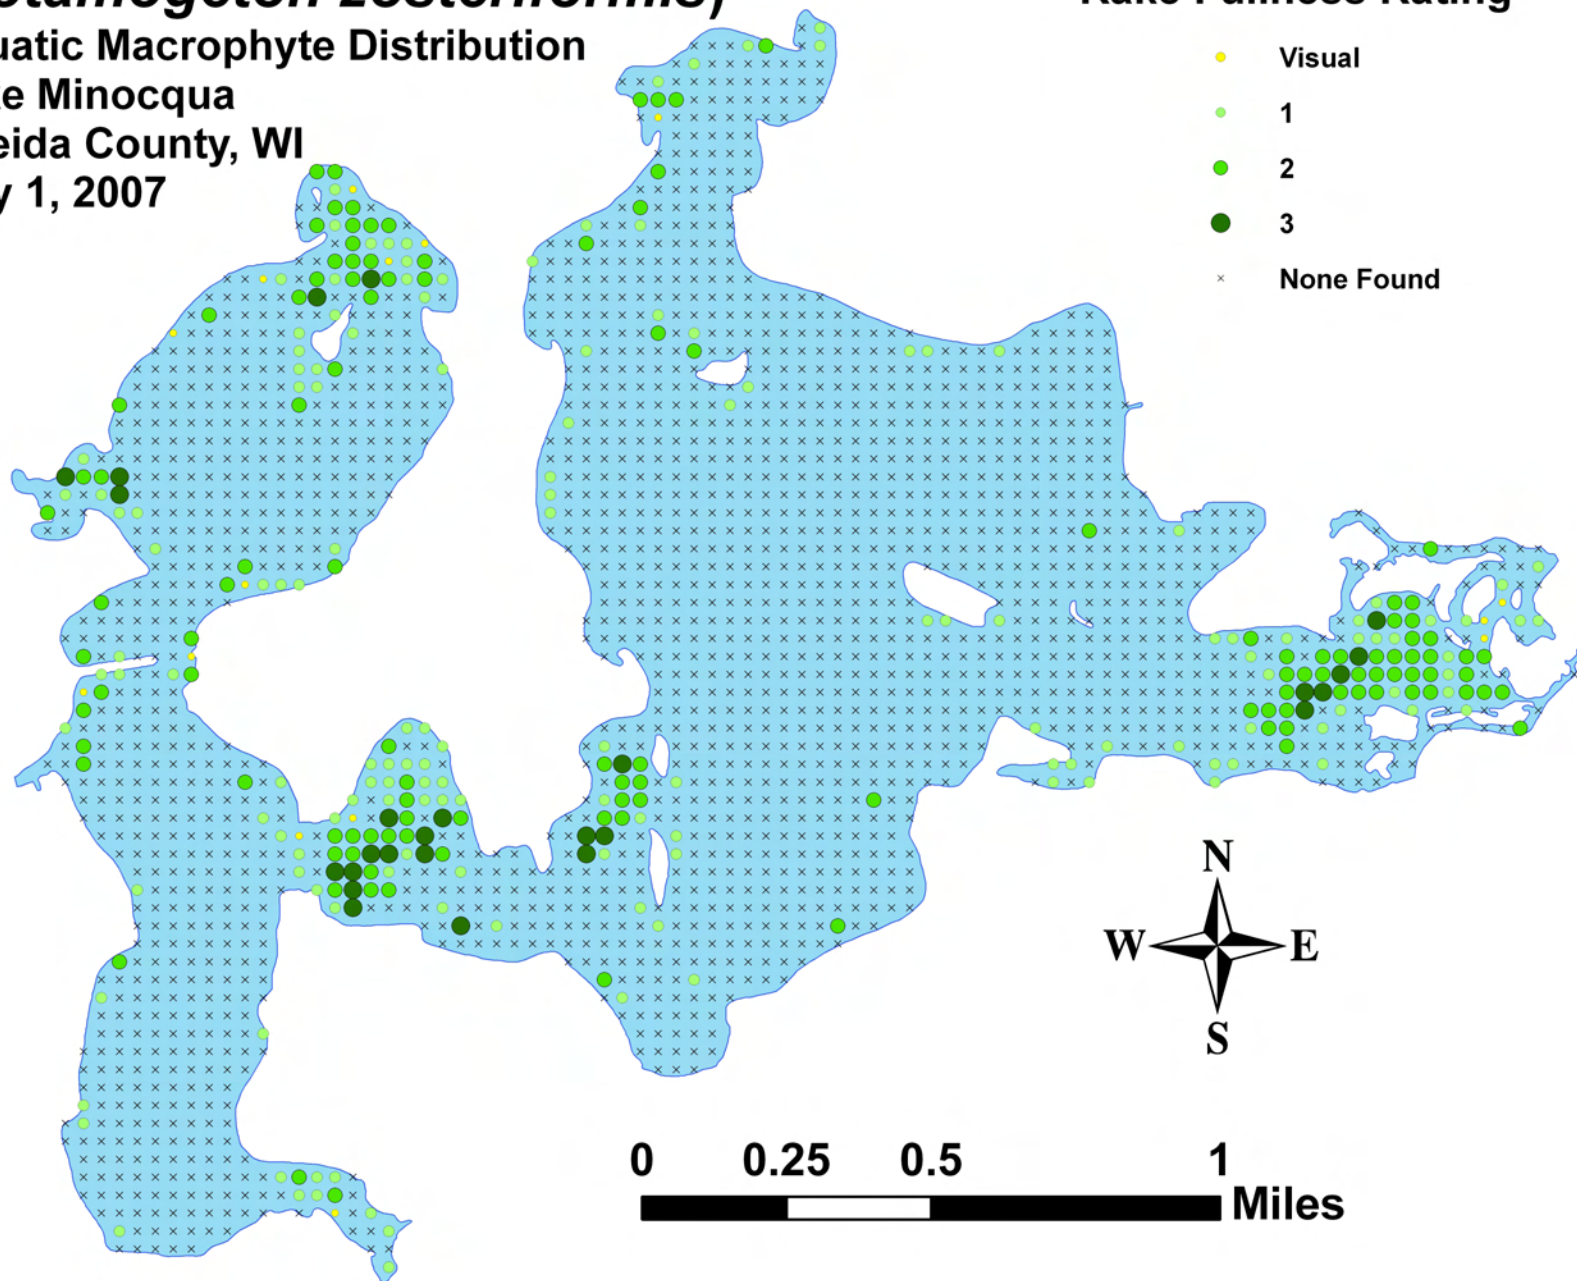

Lake Minocqua

Oneida County, WI

July 1, 2007

Rake Fullness Rating

- Visual
- 1
- 2
- 3
- × None Found

Vasey's pondweed
(*Potamogeton vaseyi*)
Aquatic Macrophyte Distribution
Lake Minocqua
Oneida County, WI
July 1, 2007

Rake Fullness Rating

- Visual
- 1
- 2
- 3
- × None Found

Flat-stem pondweed (*Potamogeton zosteriformis*)

Aquatic Macrophyte Distribution

Lake Minocqua

Oneida County, WI

July 1, 2007

Rake Fullness Rating

- Visual
- 1
- 2
- 3
- × None Found

Stiff water crowfoot
(*Ranunculus aquatilis*)
Aquatic Macrophyte Distribution
Lake Minocqua
Oneida County, WI
July 1, 2007

Rake Fullness Rating

- Visual
- 1
- 2
- 3
- × None Found

Arum-leaved arrowhead (*Sagittaria cuneata*)

Aquatic Macrophyte Distribution
Lake Minocqua
Oneida County, WI
July 1, 2007

Rake Fullness Rating

- Visual
- 1
- 2
- 3
- × None Found