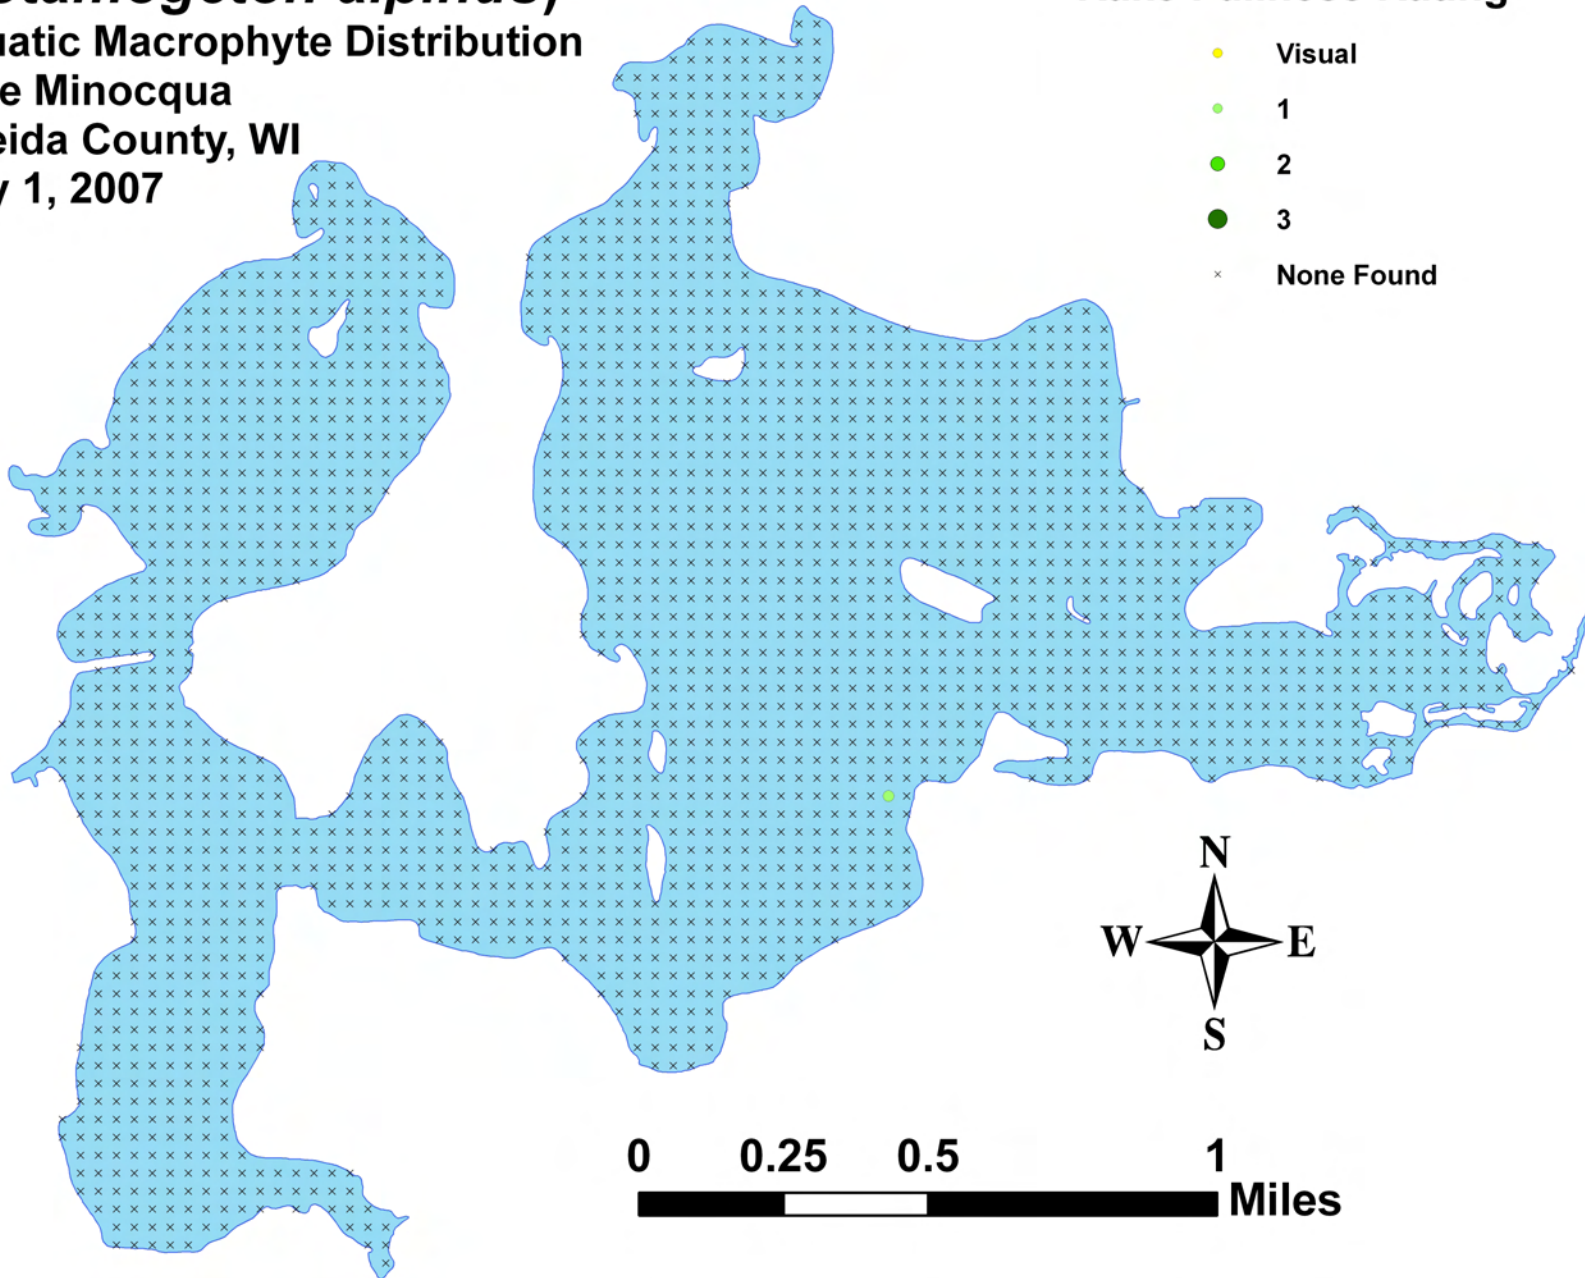

White water lily (*Nymphaea odorata*)

Aquatic Macrophyte Distribution
Lake Minocqua
Oneida County, WI
July 1, 2007

Rake Fullness Rating

- Visual
- 1
- 2
- 3
- × None Found

Pickerelweed
(*Pontederia cordata*)
Aquatic Macrophyte Distribution
Lake Minocqua
Oneida County, WI
July 1, 2007

Rake Fullness Rating

- Visual
- 1
- 2
- 3
- × None Found

Alpine pondweed
(*Potamogeton alpinus*)
Aquatic Macrophyte Distribution
Lake Minocqua
Oneida County, WI
July 1, 2007

Rake Fullness Rating

- Visual
- 1
- 2
- 3
- × None Found

Large-leaf pondweed (*Potamogeton amplifolius*)

Aquatic Macrophyte Distribution

Lake Minocqua

Oneida County, WI

July 1, 2007

Rake Fullness Rating

- Visual
- 1
- 2
- 3
- × None Found

Curly-leaf pondweed
(*Potamogeton crispus*)
Aquatic Macrophyte Distribution
Lake Minocqua
Oneida County, WI
July 1, 2007

Rake Fullness Rating

- Visual
- 1
- 2
- 3
- × None Found

Ribbon-leaf pondweed (*Potamogeton epihydrus*)

Aquatic Macrophyte Distribution

Lake Minocqua

Oneida County, WI

July 1, 2007

Rake Fullness Rating