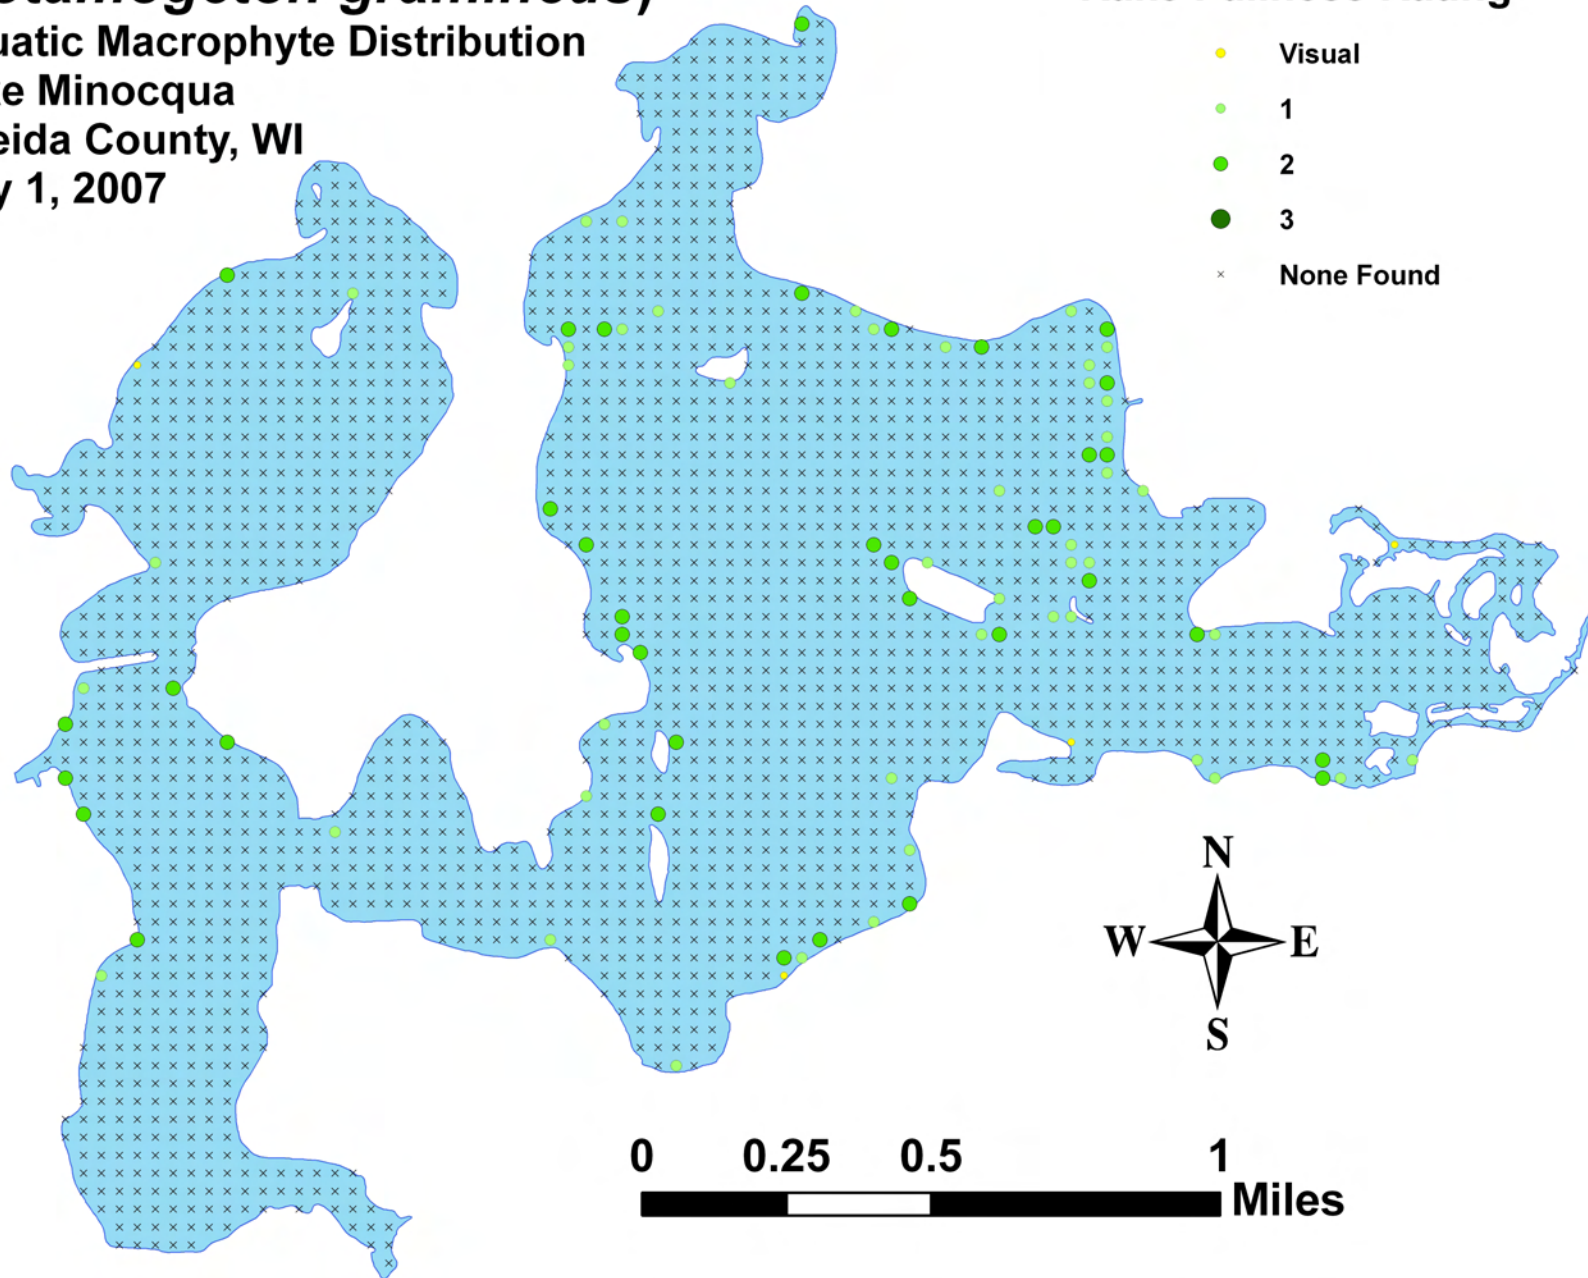

- Visual
- 1
- 2
- 3
- × None Found

Frie's pondweed (*Potamogeton friesii*)

Aquatic Macrophyte Distribution
Lake Minocqua
Oneida County, WI
July 1, 2007

Rake Fullness Rating

- Visual
- 1
- 2
- 3
- × None Found

Variable pondweed (*Potamogeton gramineus*)

Aquatic Macrophyte Distribution

Lake Minocqua

Oneida County, WI

July 1, 2007

Rake Fullness Rating

- Visual
- 1
- 2
- 3
- × None Found

Illinois pondweed (*Potamogeton illinoensis*)