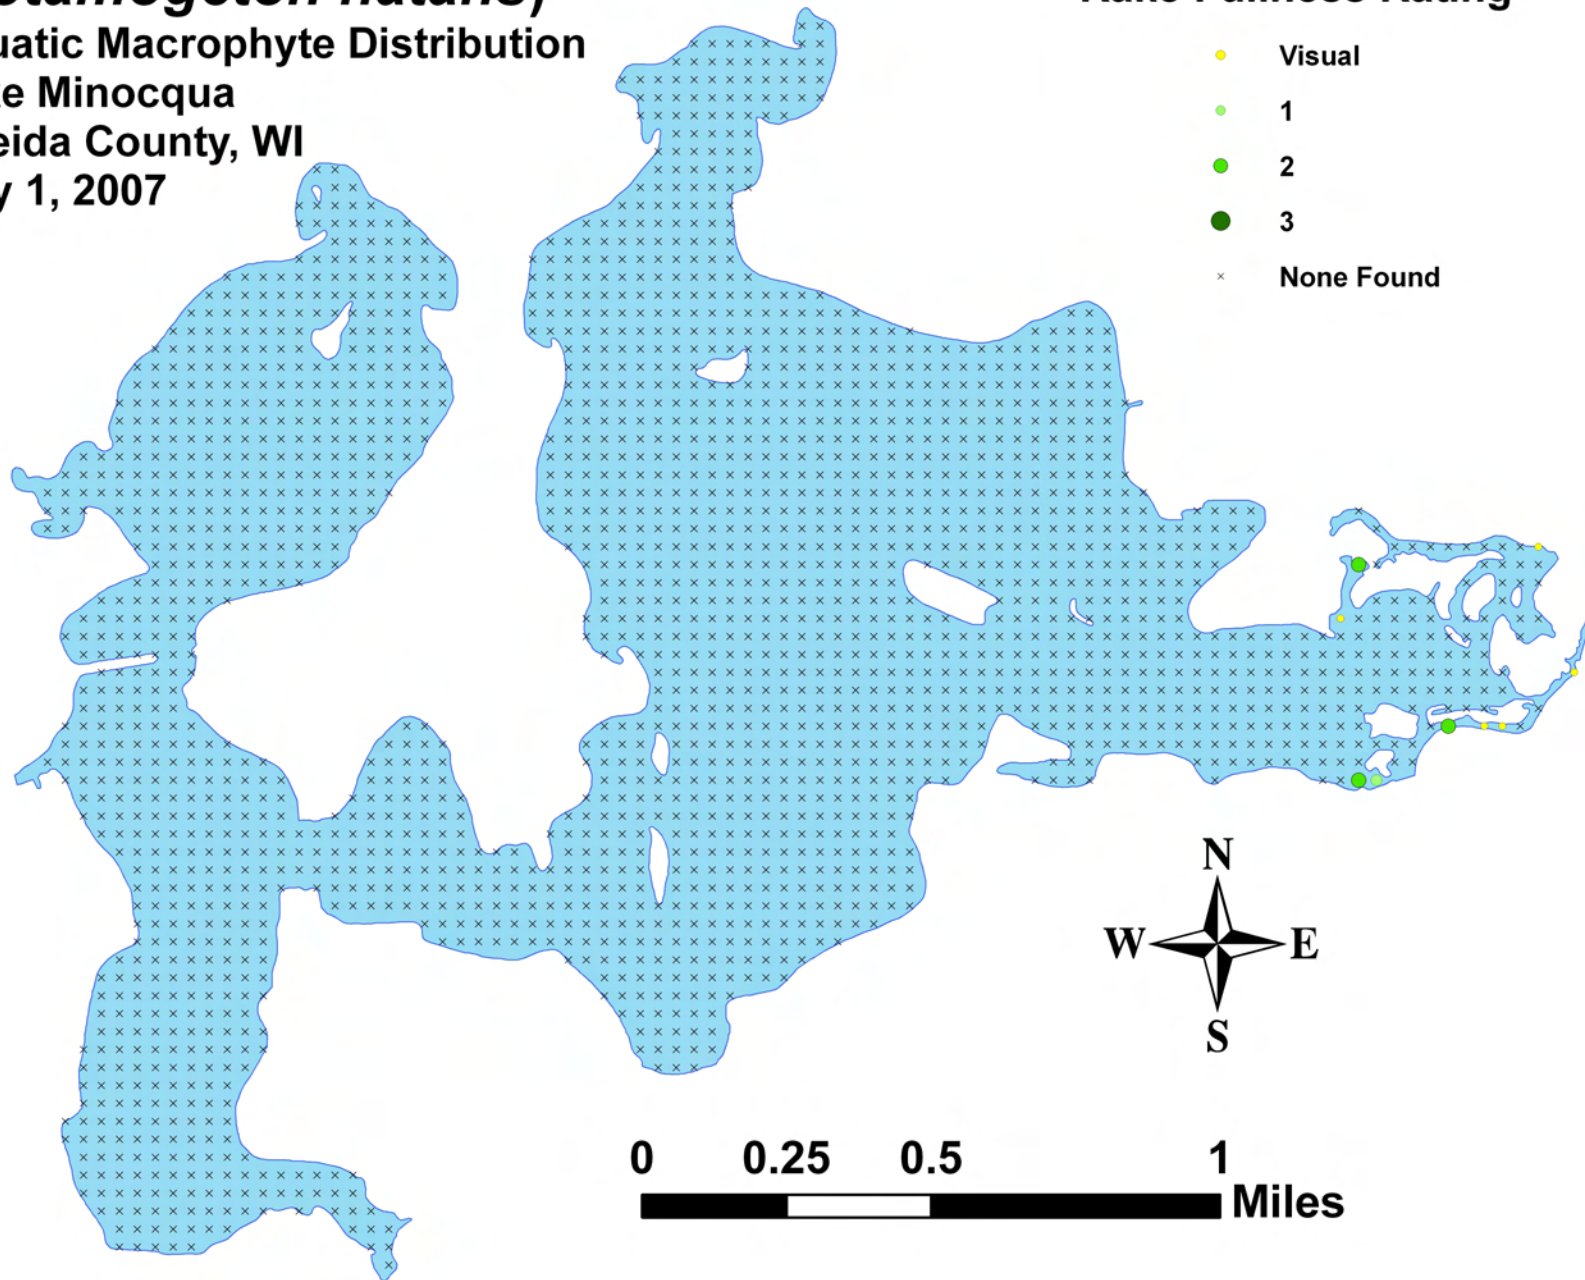

Floating-leaf pondweed (*Potamogeton natans*)

Aquatic Macrophyte Distribution

Lake Minocqua

Oneida County, WI

July 1, 2007

Rake Fullness Rating

- Visual
- 1
- 2
- 3
- × None Found