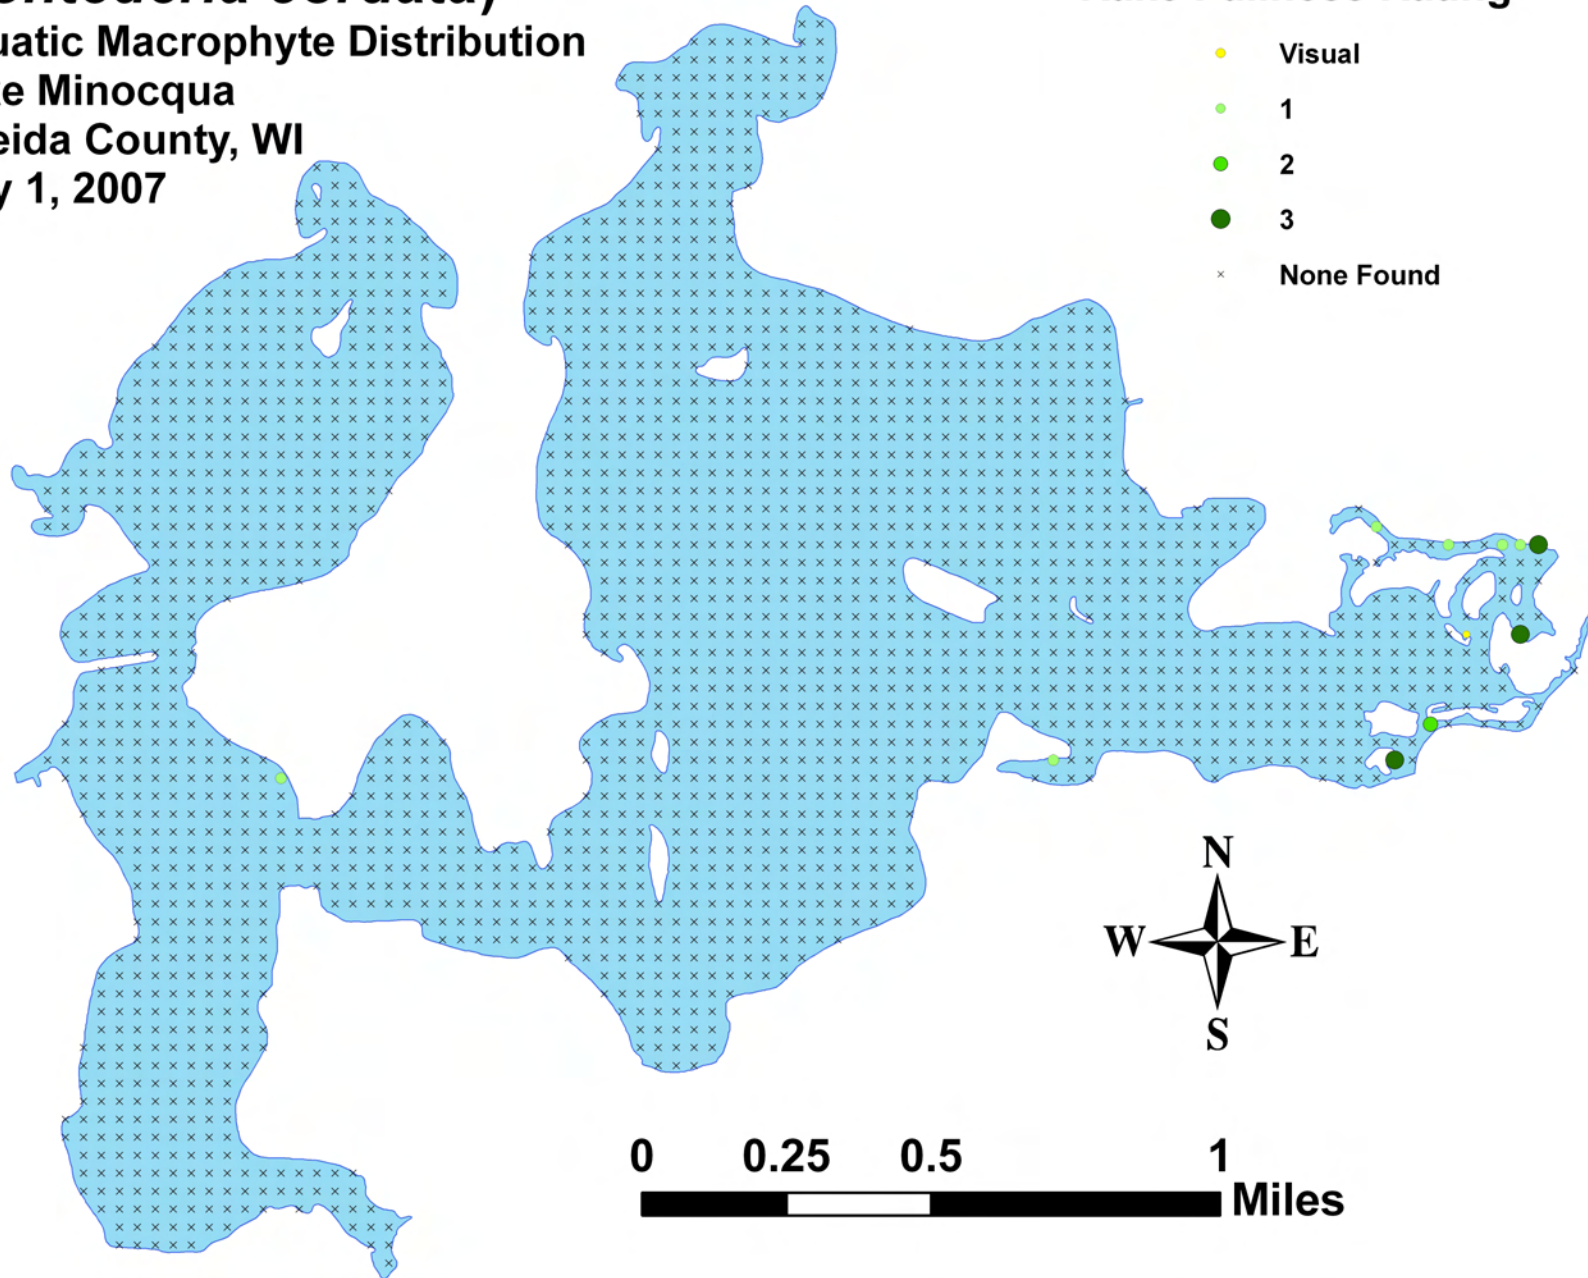

White water lily (*Nymphaea odorata*)

Aquatic Macrophyte Distribution
Lake Minocqua
Oneida County, WI
July 1, 2007

Rake Fullness Rating

- Visual
- 1
- 2
- 3
- × None Found

Pickerelweed
(*Pontederia cordata*)
Aquatic Macrophyte Distribution
Lake Minocqua
Oneida County, WI
July 1, 2007

Rake Fullness Rating

- Visual
- 1
- 2
- 3
- × None Found

Alpine pondweed
(*Potamogeton alpinus*)
Aquatic Macrophyte Distribution
Lake Minocqua
Oneida County, WI
July 1, 2007

Rake Fullness Rating

- Visual
- 1
- 2
- 3
- × None Found

Large-leaf pondweed (*Potamogeton amplifolius*)

Aquatic Macrophyte Distribution

Lake Minocqua

Oneida County, WI

July 1, 2007

Rake Fullness Rating

- Visual
- 1
- 2
- 3
- × None Found

Curly-leaf pondweed
(*Potamogeton crispus*)
Aquatic Macrophyte Distribution
Lake Minocqua
Oneida County, WI
July 1, 2007