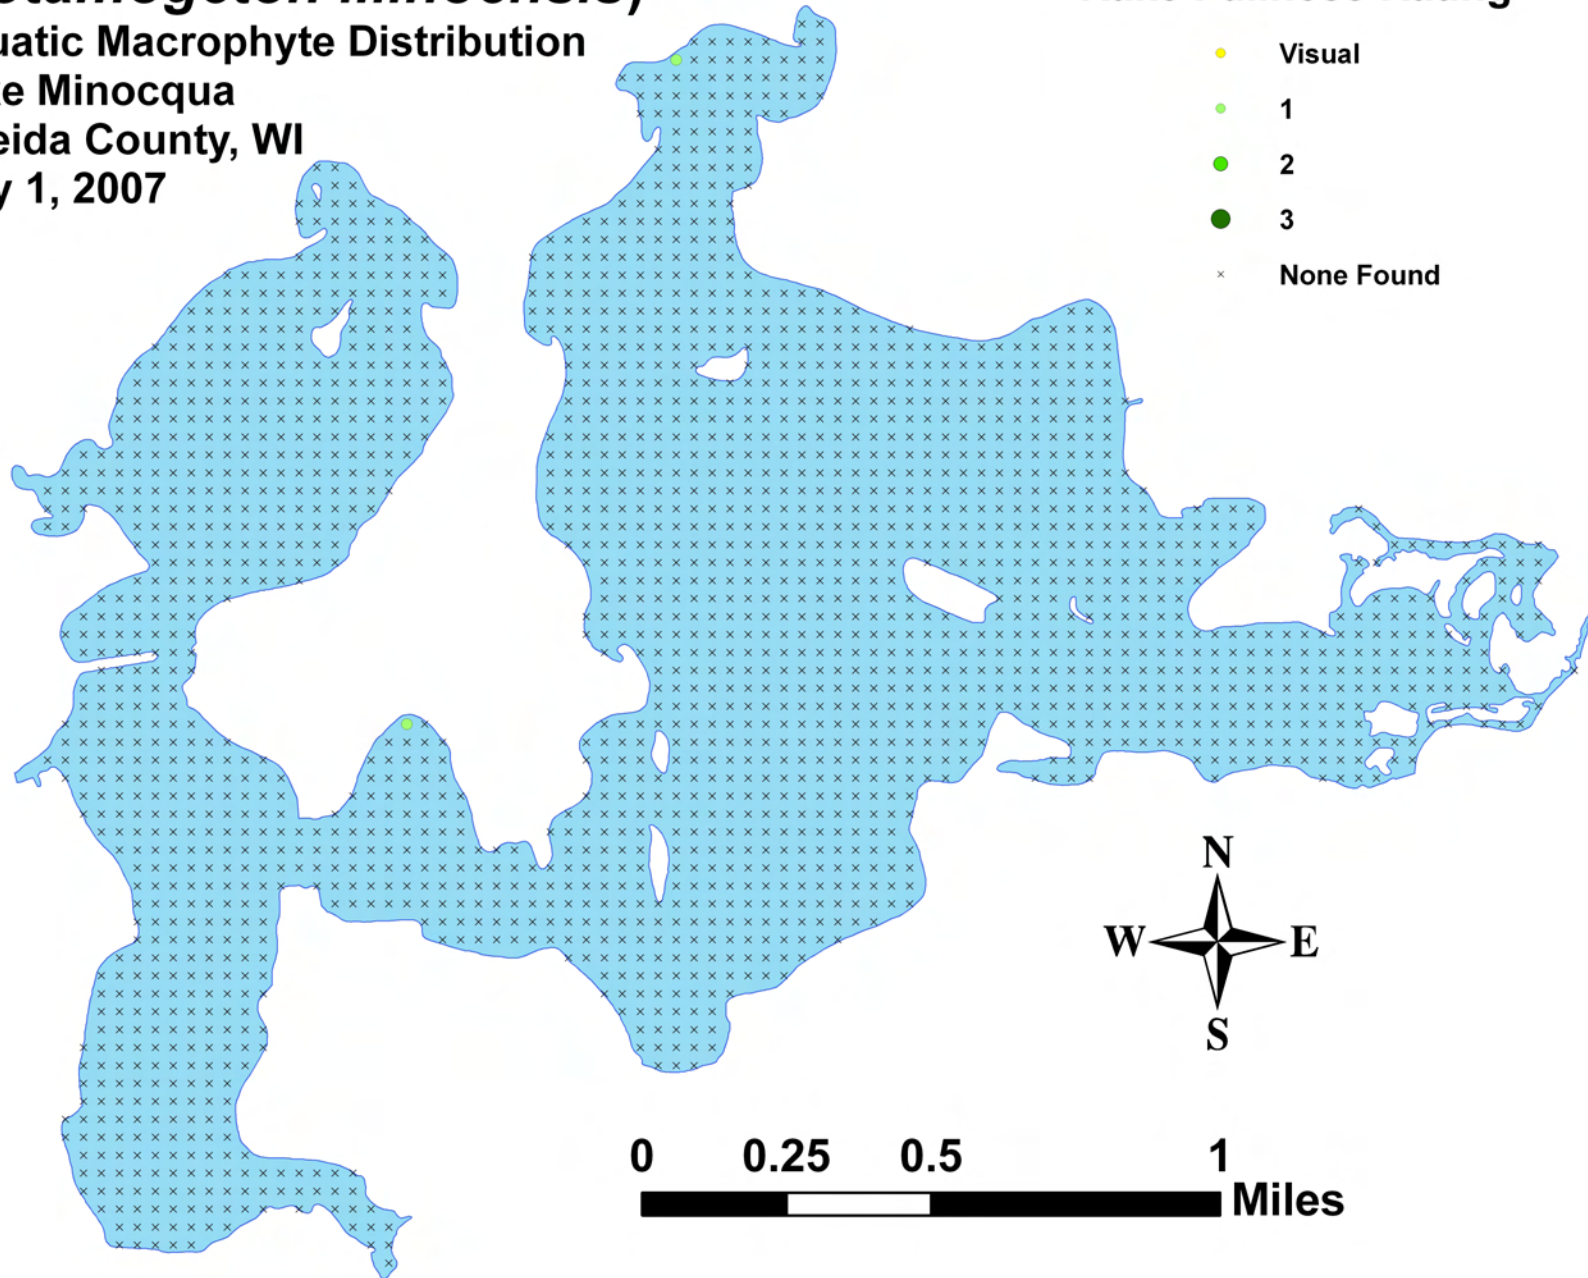

Illinois pondweed (*Potamogeton illinoensis*)

Aquatic Macrophyte Distribution
Lake Minocqua
Oneida County, WI
July 1, 2007

Rake Fullness Rating

- Visual
- 1
- 2
- 3
- × None Found