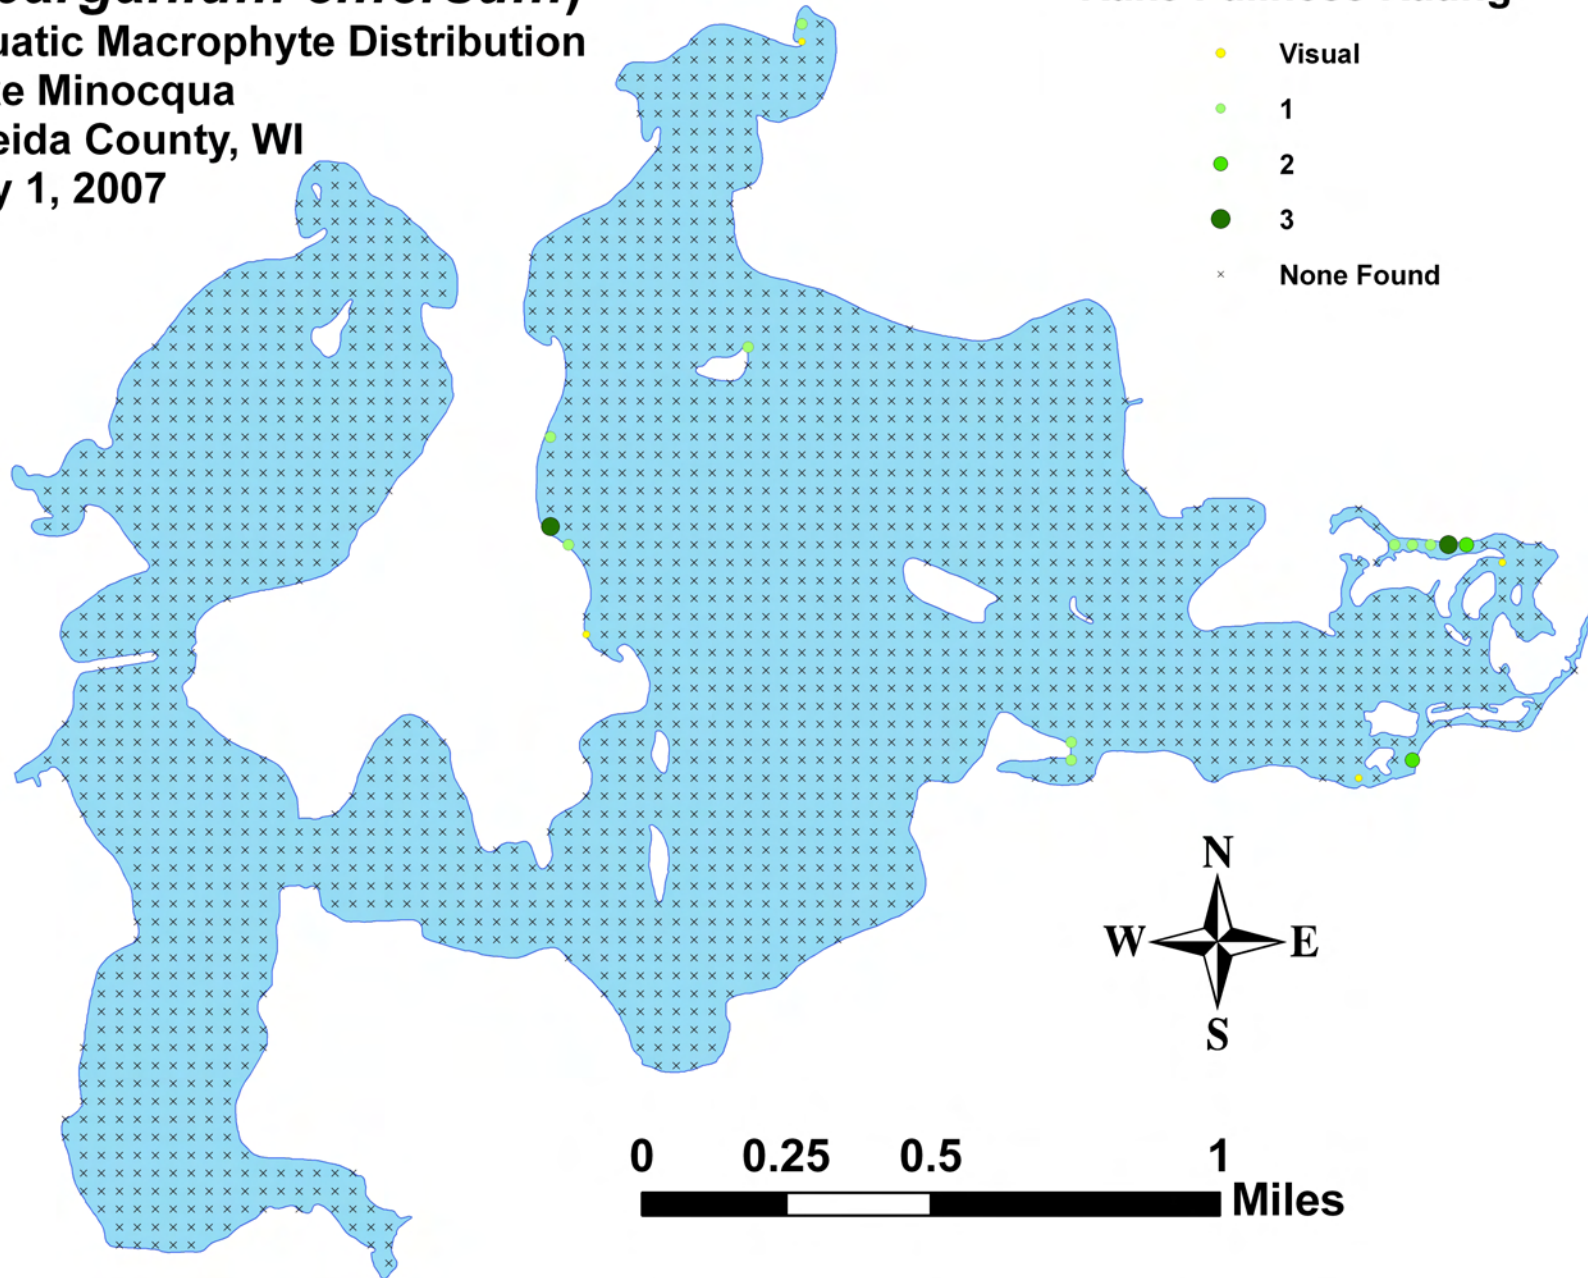

Rake Fullness Rating

- Visual
- 1
- 2
- 3
- × None Found

Narrow-leaf bur-reed
(*Sparganium emersum*)
Aquatic Macrophyte Distribution
Lake Minocqua
Oneida County, WI
July 1, 2007

Rake Fullness Rating

- Visual
- 1
- 2
- 3
- × None Found

Common bur-reed (*Sparganium eurycarpum*)

Aquatic Macrophyte Distribution
Lake Minocqua
Oneida County, WI
July 1, 2007

Rake Fullness Rating

- Visual
- 1
- 2
- 3
- × None Found

**Large duckweed
(*Spirodela polyrhiza*)
Aquatic Macrophyte Distribution
Lake Minocqua
Oneida County, WI
July 1, 2007**

Minocqua Thoroughfare

Oneida County, WI

July 3, 2007

Rake Fullness Rating

- Visual
- 1
- 2
- 3
- × None Found

0 0.1 0.2 0.4 Miles

Swamp loosestrife
(*Decodon verticillatus*)
Aquatic Macrophyte Distribution
Minocqua Thoroughfare
Oneida County, WI
July 3, 2007

Rake Fullness Rating

- Visual
- 1
- 2
- 3
- × None Found

0 0.1 0.2 0.4 Miles

**Small duckweed
(*Lemna minor*)
Aquatic Macrophyte Distribution
Minocqua Thoroughfare
Oneida County, WI
July 3, 2007**

Rake Fullness Rating