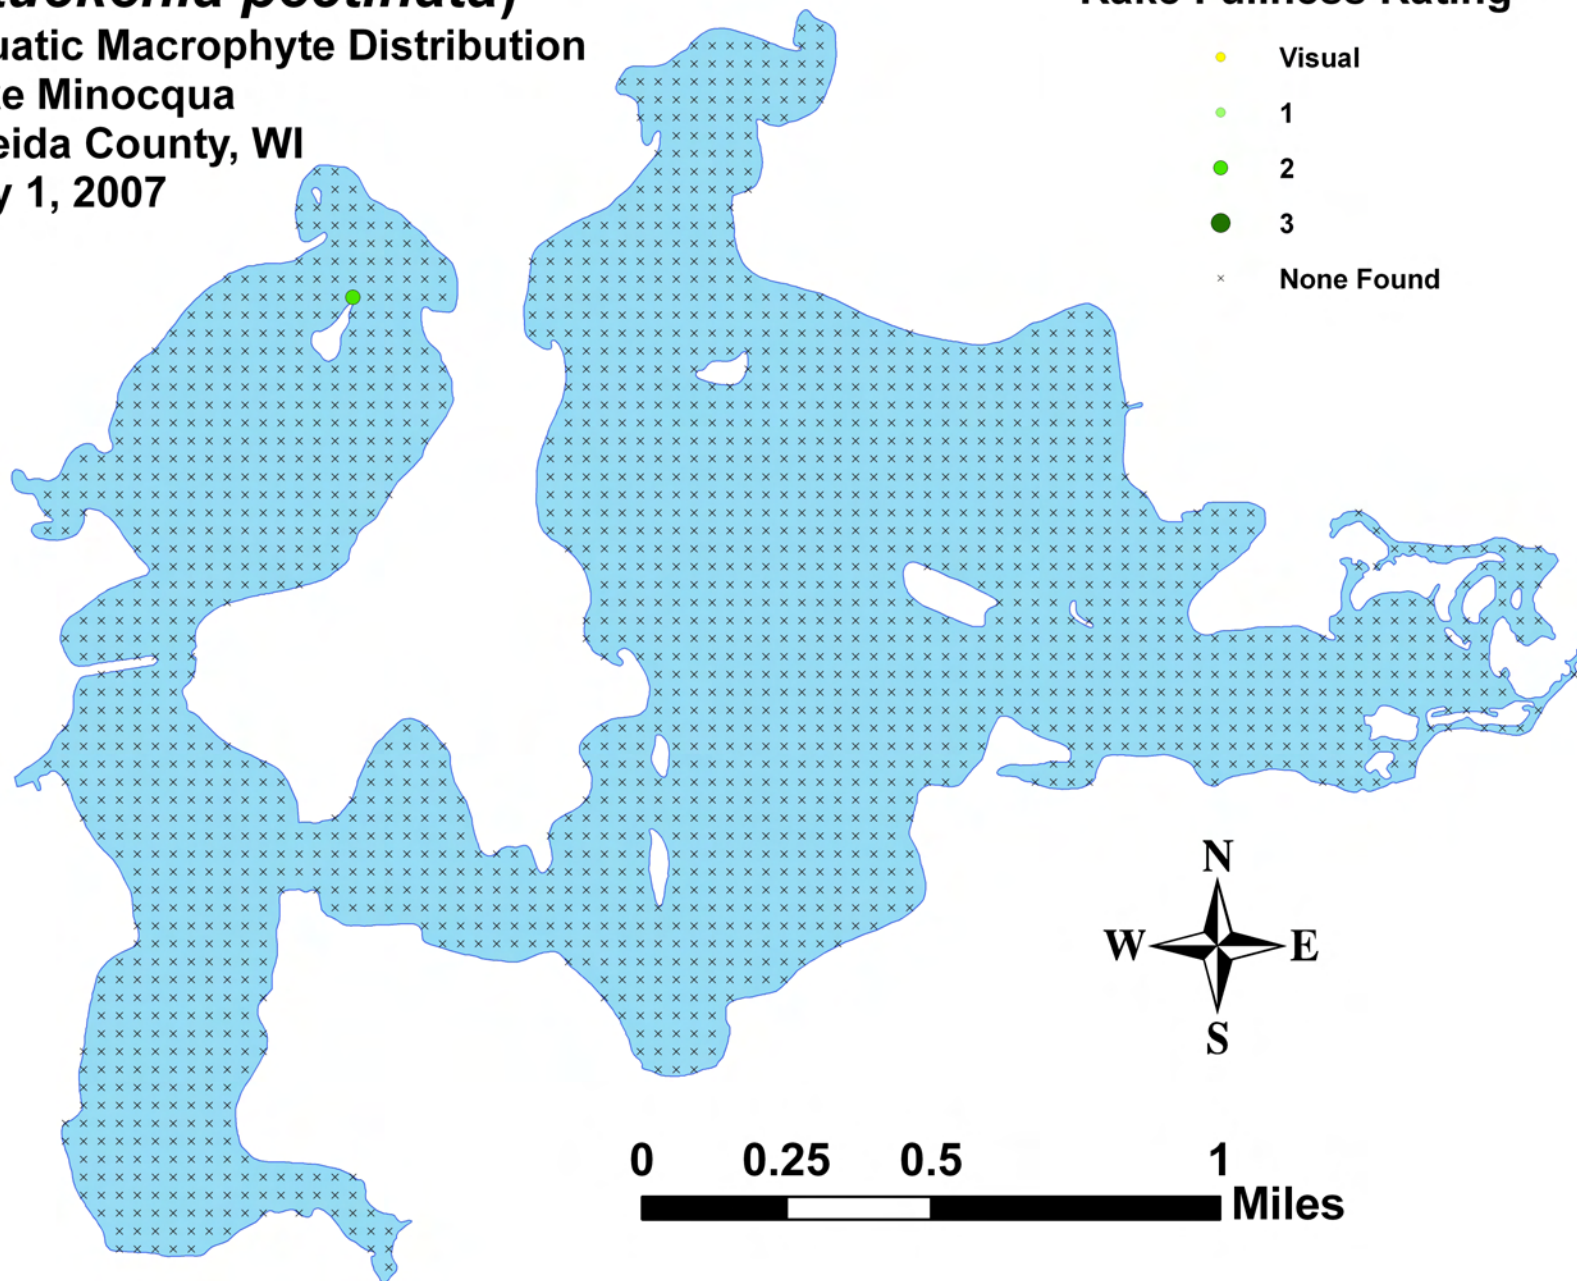

Common bur-reed (*Sparganium eurycarpum*)

Aquatic Macrophyte Distribution
Lake Minocqua
Oneida County, WI
July 1, 2007

Rake Fullness Rating

- Visual
- 1
- 2
- 3
- × None Found

**Large duckweed
(*Spirodela polyrhiza*)
Aquatic Macrophyte Distribution
Lake Minocqua
Oneida County, WI
July 1, 2007**

Rake Fullness Rating

- Visual
- 1
- 2
- 3
- × None Found

Sago pondweed (*Stuckenia pectinata*)

Aquatic Macrophyte Distribution
Lake Minocqua
Oneida County, WI
July 1, 2007

Rake Fullness Rating

- Visual
- 1
- 2
- 3
- × None Found

Broad-leaved cattail (*Typha latifolia*)

Aquatic Macrophyte Distribution
Lake Minocqua
Oneida County, WI
July 1, 2007

Rake Fullness Rating

- Visual
- 1
- 2
- 3
- × None Found

Wild celery
(*Vallisneria americana*)
Aquatic Macrophyte Distribution
Lake Minocqua
Oneida County, WI
July 1, 2007

Rake Fullness Rating

- Visual
- 1
- 2
- 3
- × None Found

0 0.1 0.2 0.4 Miles

**Small duckweed
(*Lemna minor*)
Aquatic Macrophyte Distribution
Minocqua Thoroughfare
Oneida County, WI
July 3, 2007**

Rake Fullness Rating