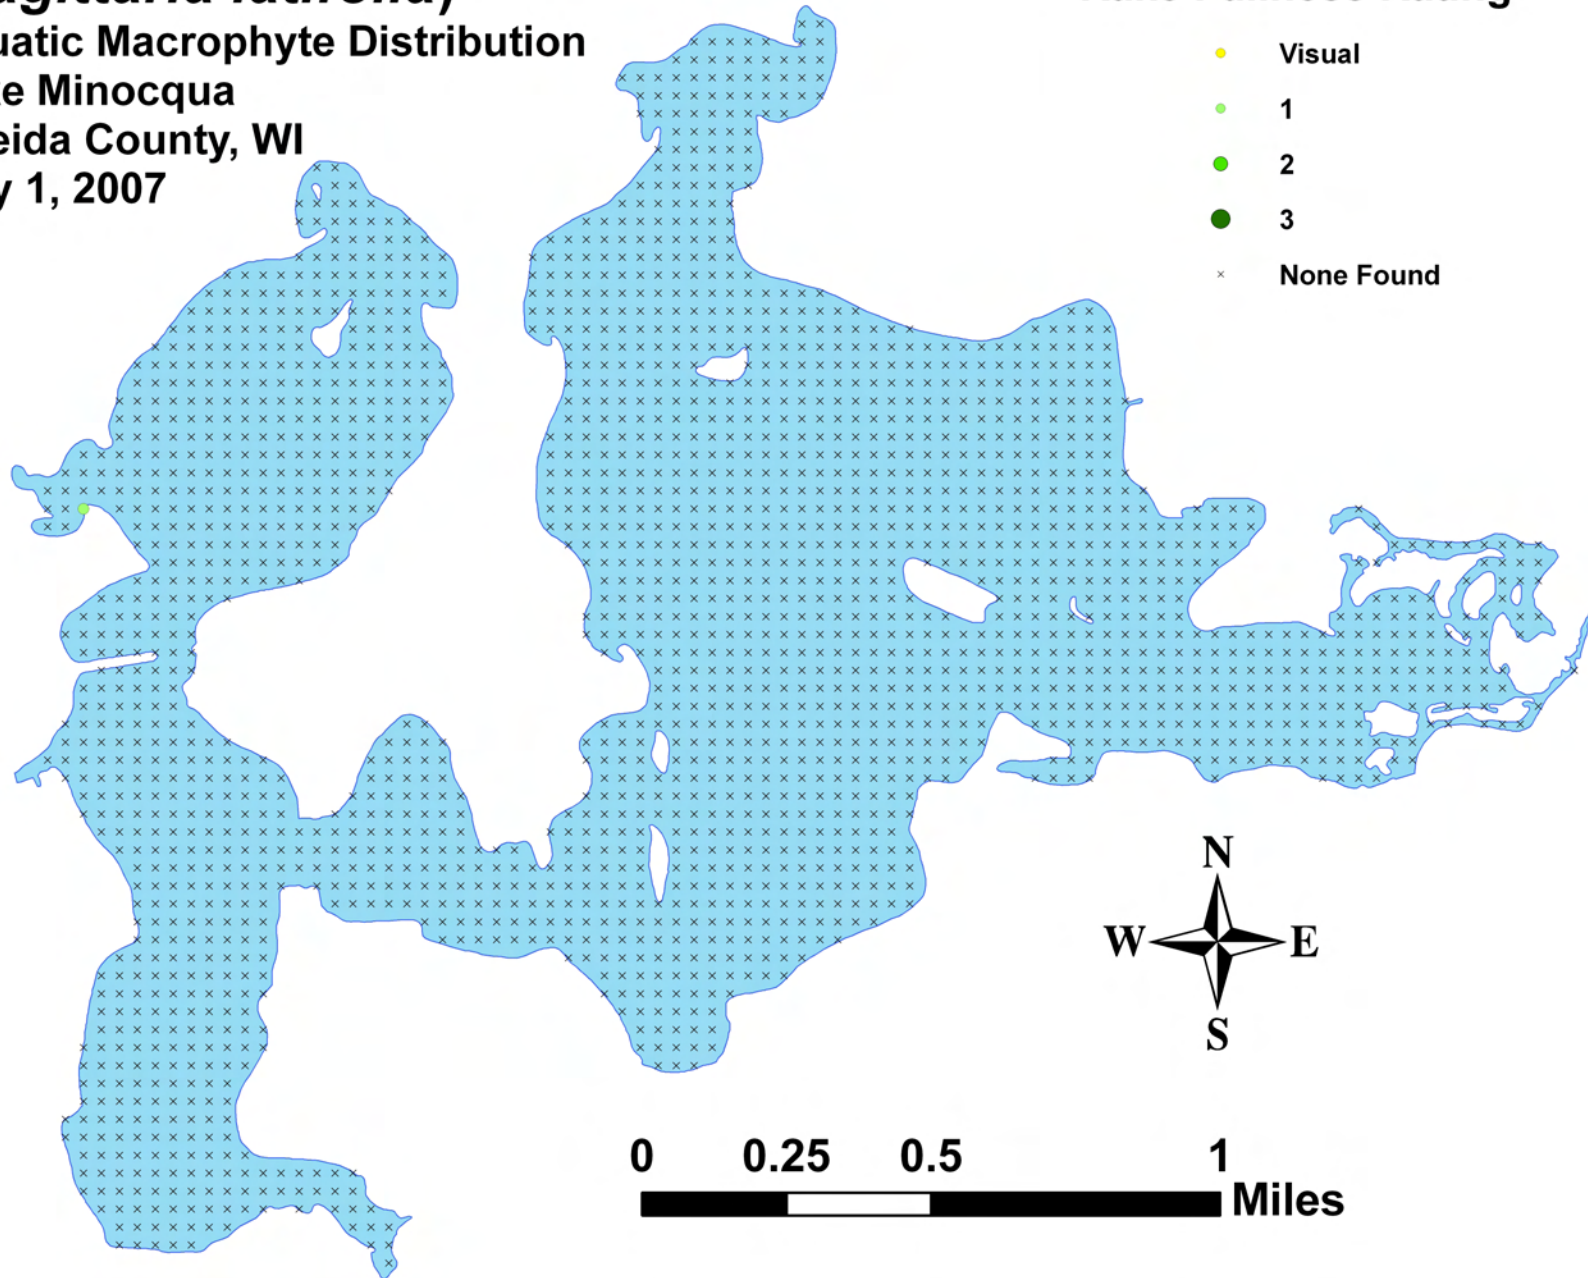

Common arrowhead (*Sagittaria latifolia*)

Aquatic Macrophyte Distribution
Lake Minocqua
Oneida County, WI
July 1, 2007

Rake Fullness Rating

- Visual
- 1
- 2
- 3
- × None Found

Sessile-fruited arrowhead (*Sagittaria rigida*)

Aquatic Macrophyte Distribution
Lake Minocqua
Oneida County, WI
July 1, 2007

Rake Fullness Rating

- Visual
- 1
- 2
- 3
- × None Found

Softstem bulrush (*Schoenoplectus tabernaemontani*)

Aquatic Macrophyte Distribution
Lake Minocqua
Oneida County, WI
July 1, 2007

Minocqua Thoroughfare

Oneida County, WI

July 3, 2007

Rake Fullness Rating

- Visual
- 1
- 2
- 3
- × None Found

0 0.1 0.2 0.4 Miles

Swamp loosestrife
(*Decodon verticillatus*)
Aquatic Macrophyte Distribution
Minocqua Thoroughfare
Oneida County, WI
July 3, 2007

Rake Fullness Rating

- Visual
- 1
- 2
- 3
- × None Found

0 0.1 0.2 0.4 Miles

**Small duckweed
(*Lemna minor*)
Aquatic Macrophyte Distribution
Minocqua Thoroughfare
Oneida County, WI
July 3, 2007**

Rake Fullness Rating