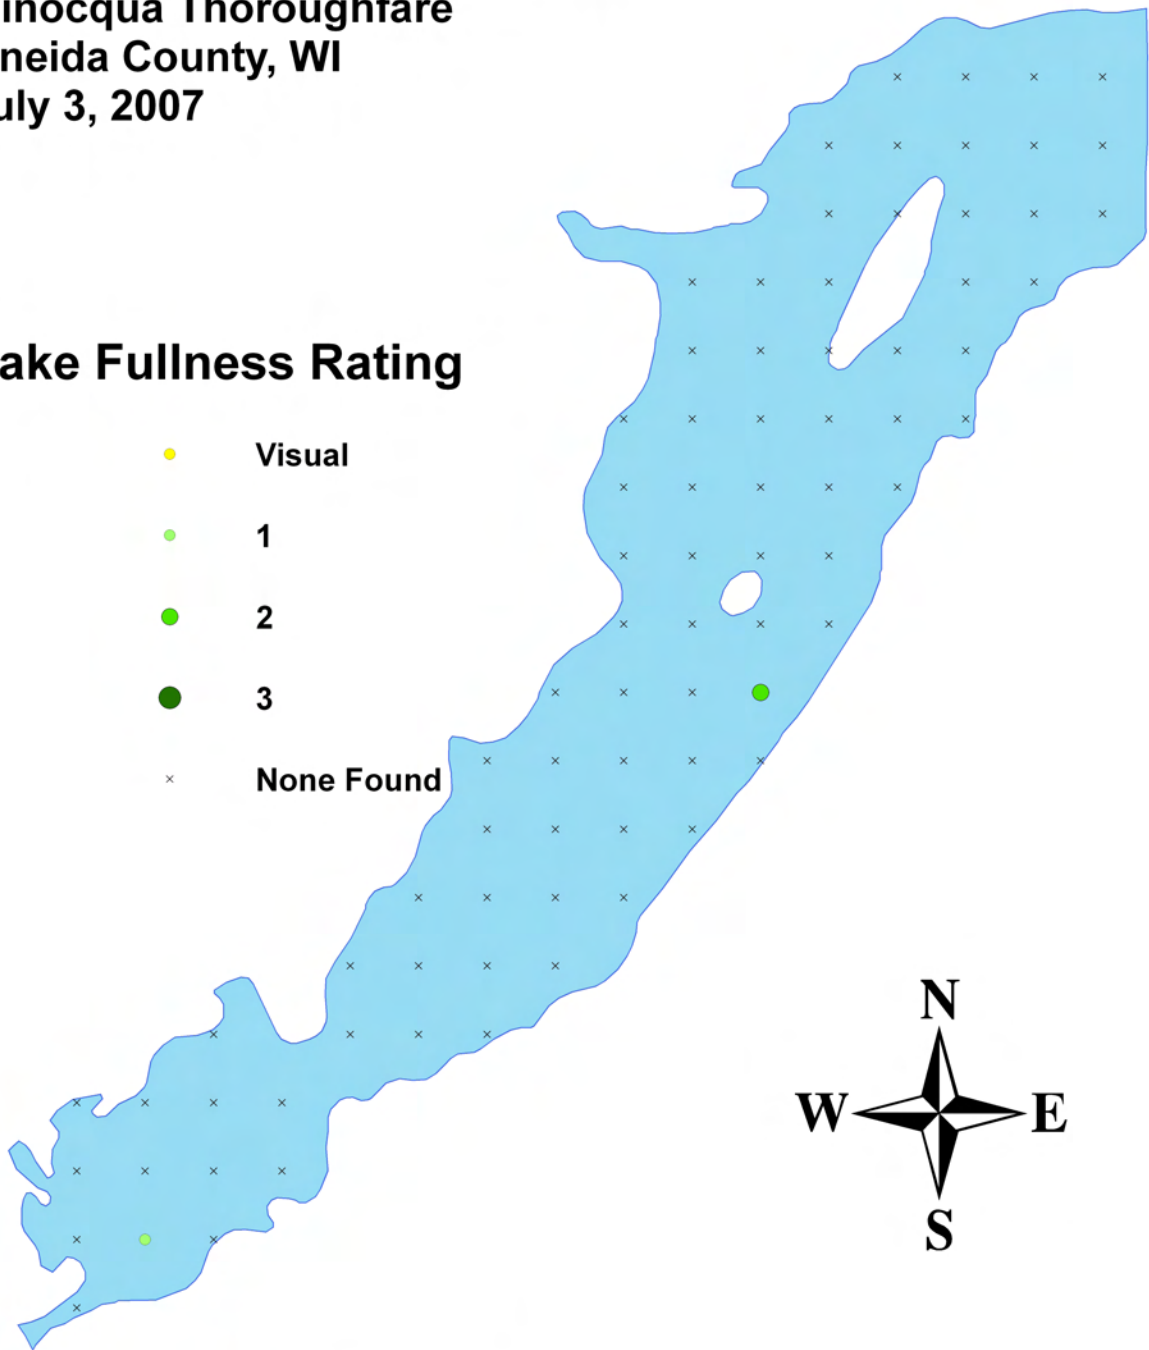

Aquatic Macrophyte Distribution
Minocqua Thoroughfare
Oneida County, WI
July 3, 2007

Rake Fullness Rating

- Visual
- 1
- 2
- 3
- × None Found

Bulb-bearing water hemlock (*Cicuta bulbifera*)

Aquatic Macrophyte Distribution