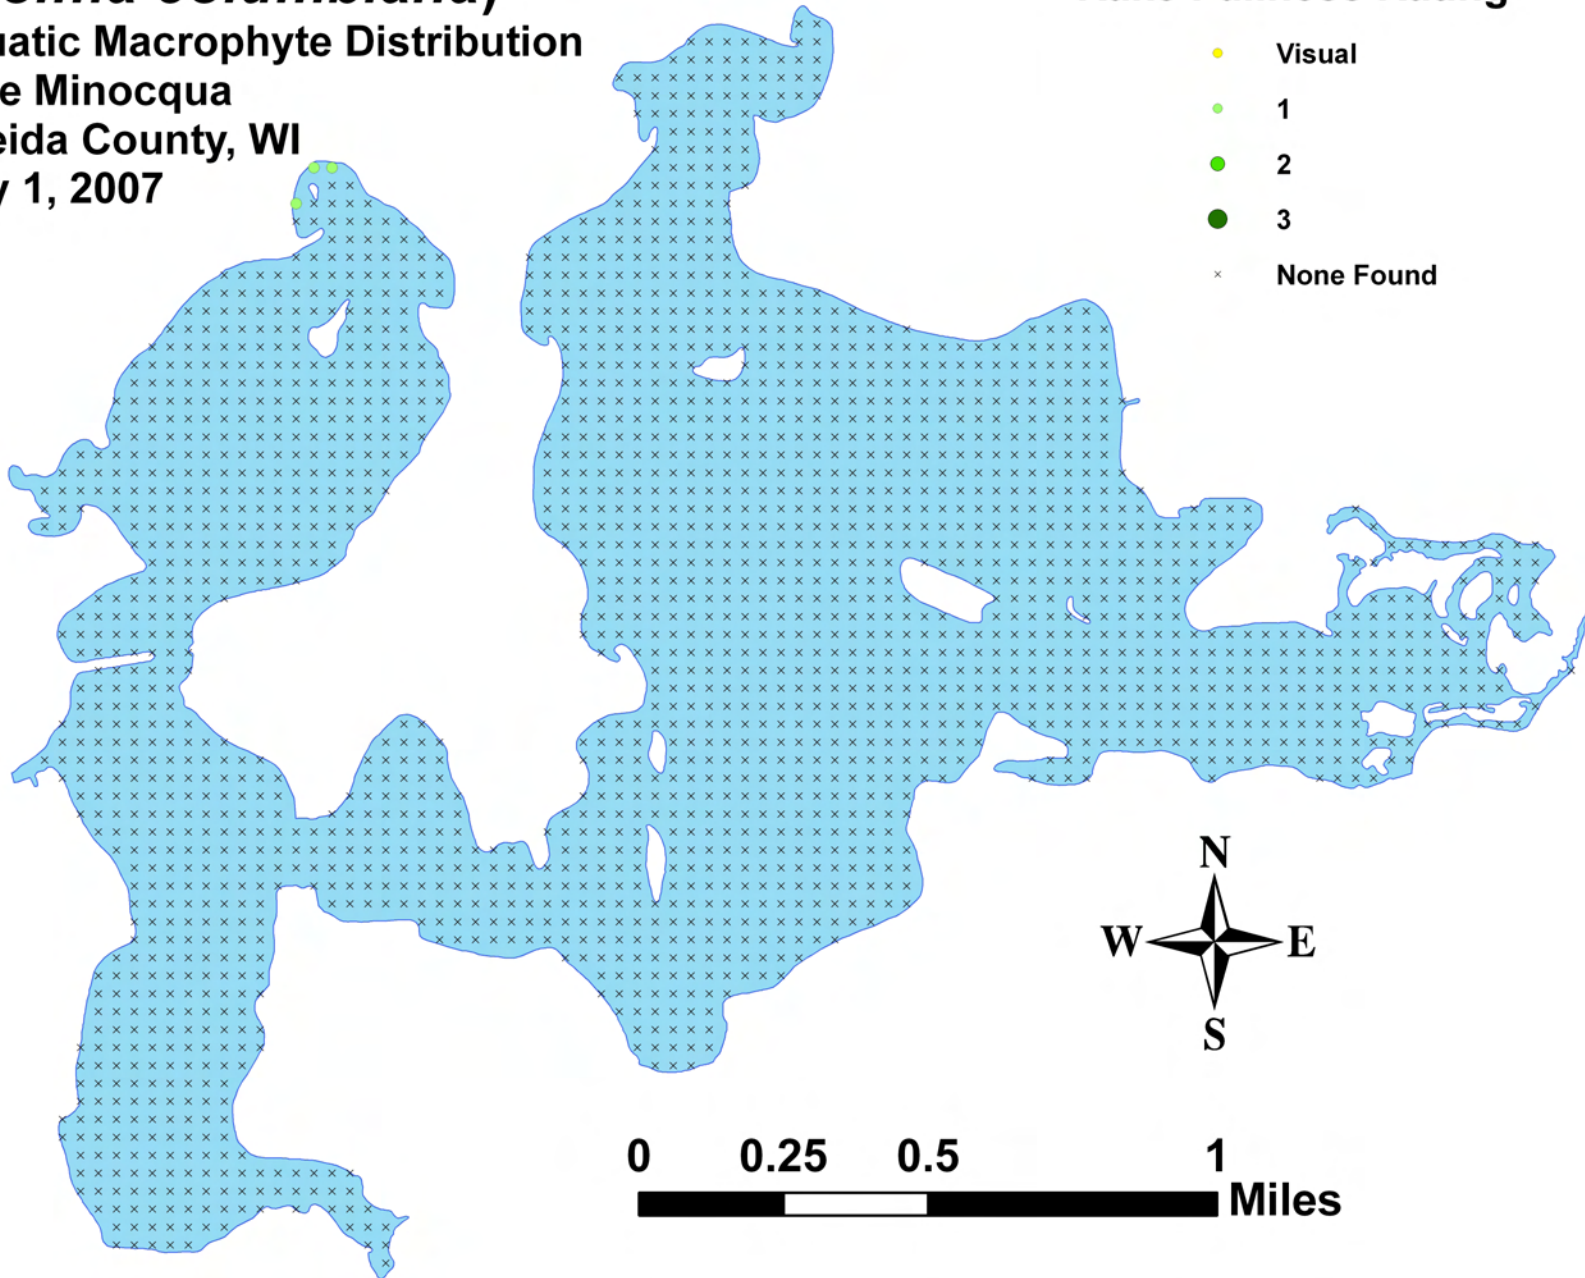

Broad-leaved cattail (*Typha latifolia*)

Aquatic Macrophyte Distribution
Lake Minocqua
Oneida County, WI
July 1, 2007

Rake Fullness Rating

- Visual
- 1
- 2
- 3
- × None Found

Wild celery
(*Vallisneria americana*)
Aquatic Macrophyte Distribution
Lake Minocqua
Oneida County, WI
July 1, 2007

Rake Fullness Rating

- Visual
- 1
- 2
- 3
- × None Found

Common watermeal (*Wolffia columbiana*)

Aquatic Macrophyte Distribution
Lake Minocqua
Oneida County, WI
July 1, 2007

Rake Fullness Rating

- Visual
- 1
- 2
- 3
- × None Found