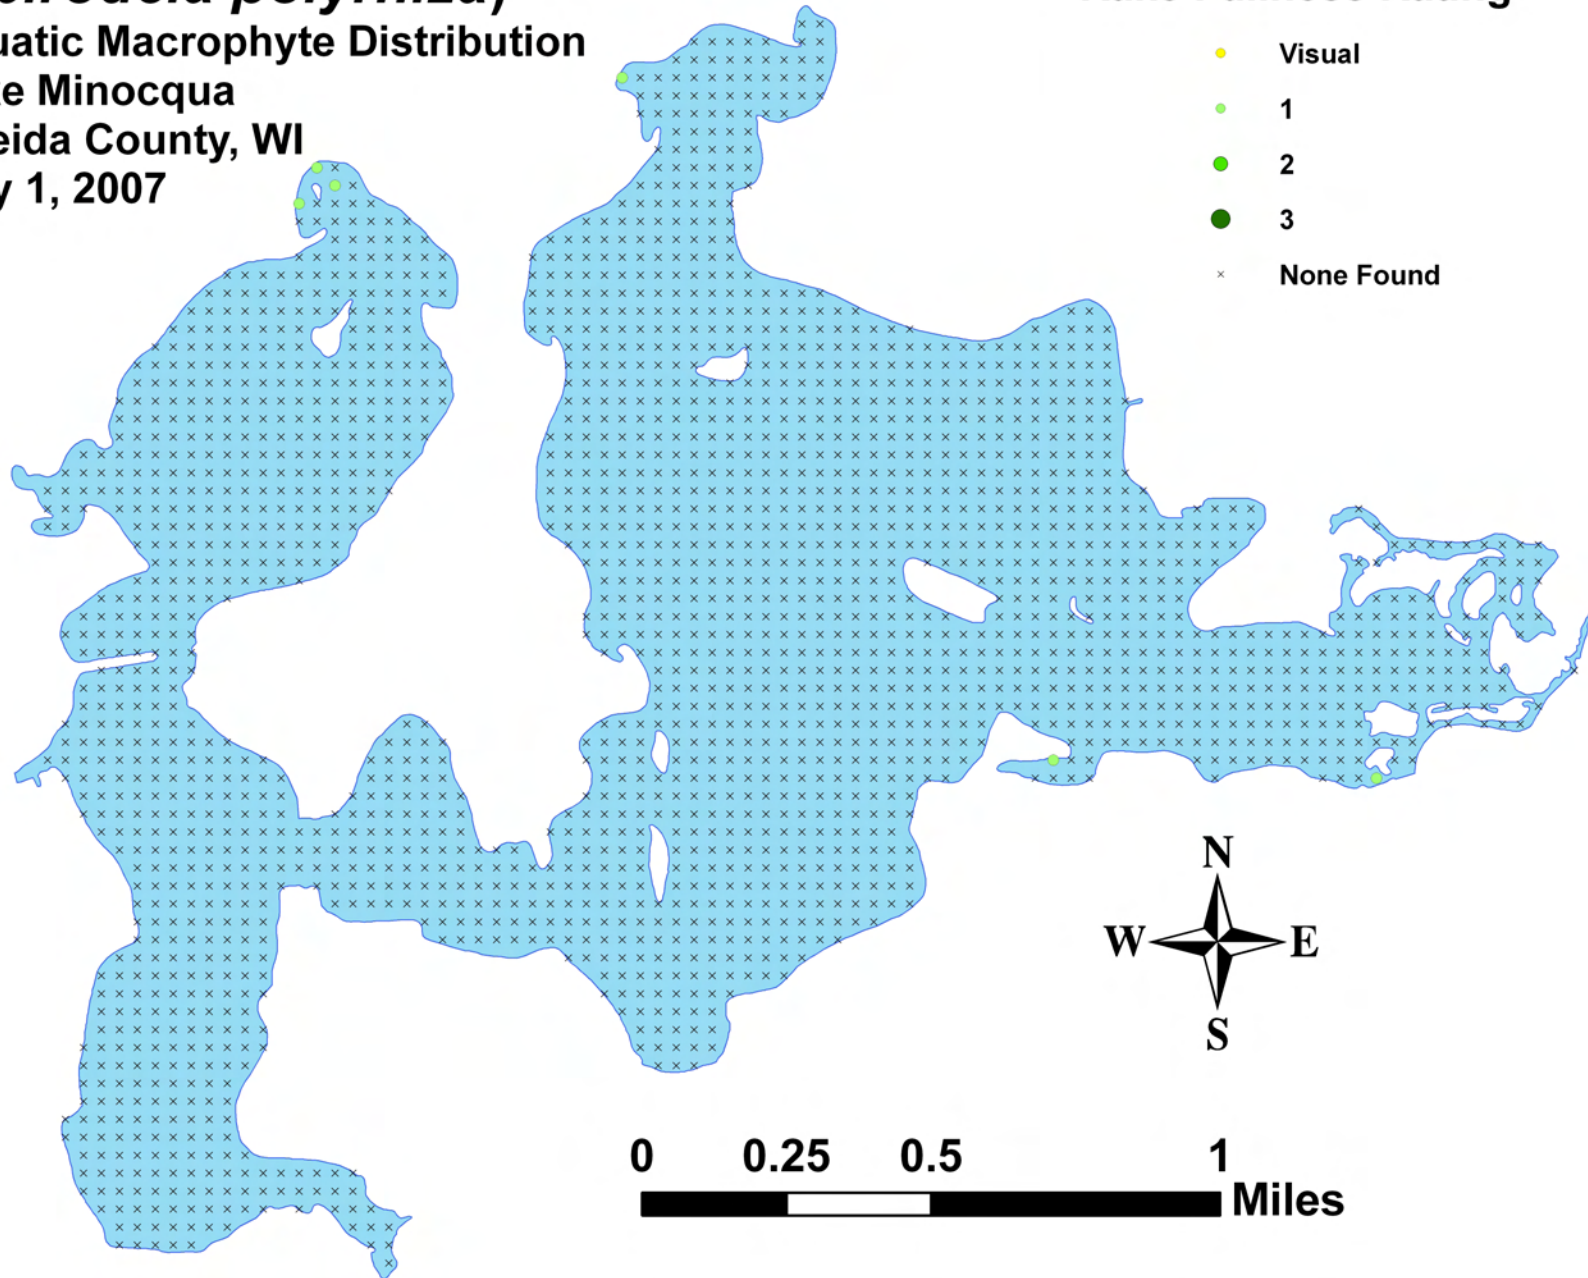

Common bur-reed (*Sparganium eurycarpum*)

Aquatic Macrophyte Distribution
Lake Minocqua
Oneida County, WI
July 1, 2007

Rake Fullness Rating

- Visual
- 1
- 2
- 3
- × None Found

**Large duckweed
(*Spirodela polyrhiza*)
Aquatic Macrophyte Distribution
Lake Minocqua
Oneida County, WI
July 1, 2007**

Rake Fullness Rating

- Visual
- 1
- 2
- 3
- × None Found

Sago pondweed (*Stuckenia pectinata*)

Aquatic Macrophyte Distribution
Lake Minocqua
Oneida County, WI
July 1, 2007

Rake Fullness Rating

- Visual
- 1
- 2
- 3
- × None Found

Broad-leaved cattail (*Typha latifolia*)

Aquatic Macrophyte Distribution
Lake Minocqua
Oneida County, WI
July 1, 2007

Rake Fullness Rating

- Visual
- 1
- 2
- 3
- × None Found

Wild celery
(*Vallisneria americana*)
Aquatic Macrophyte Distribution
Lake Minocqua
Oneida County, WI
July 1, 2007

Rake Fullness Rating

- Visual
- 1
- 2
- 3
- × None Found

0 0.1 0.2 0.4 Miles

**Small duckweed
(*Lemna minor*)
Aquatic Macrophyte Distribution
Minocqua Thoroughfare
Oneida County, WI
July 3, 2007**

Rake Fullness Rating