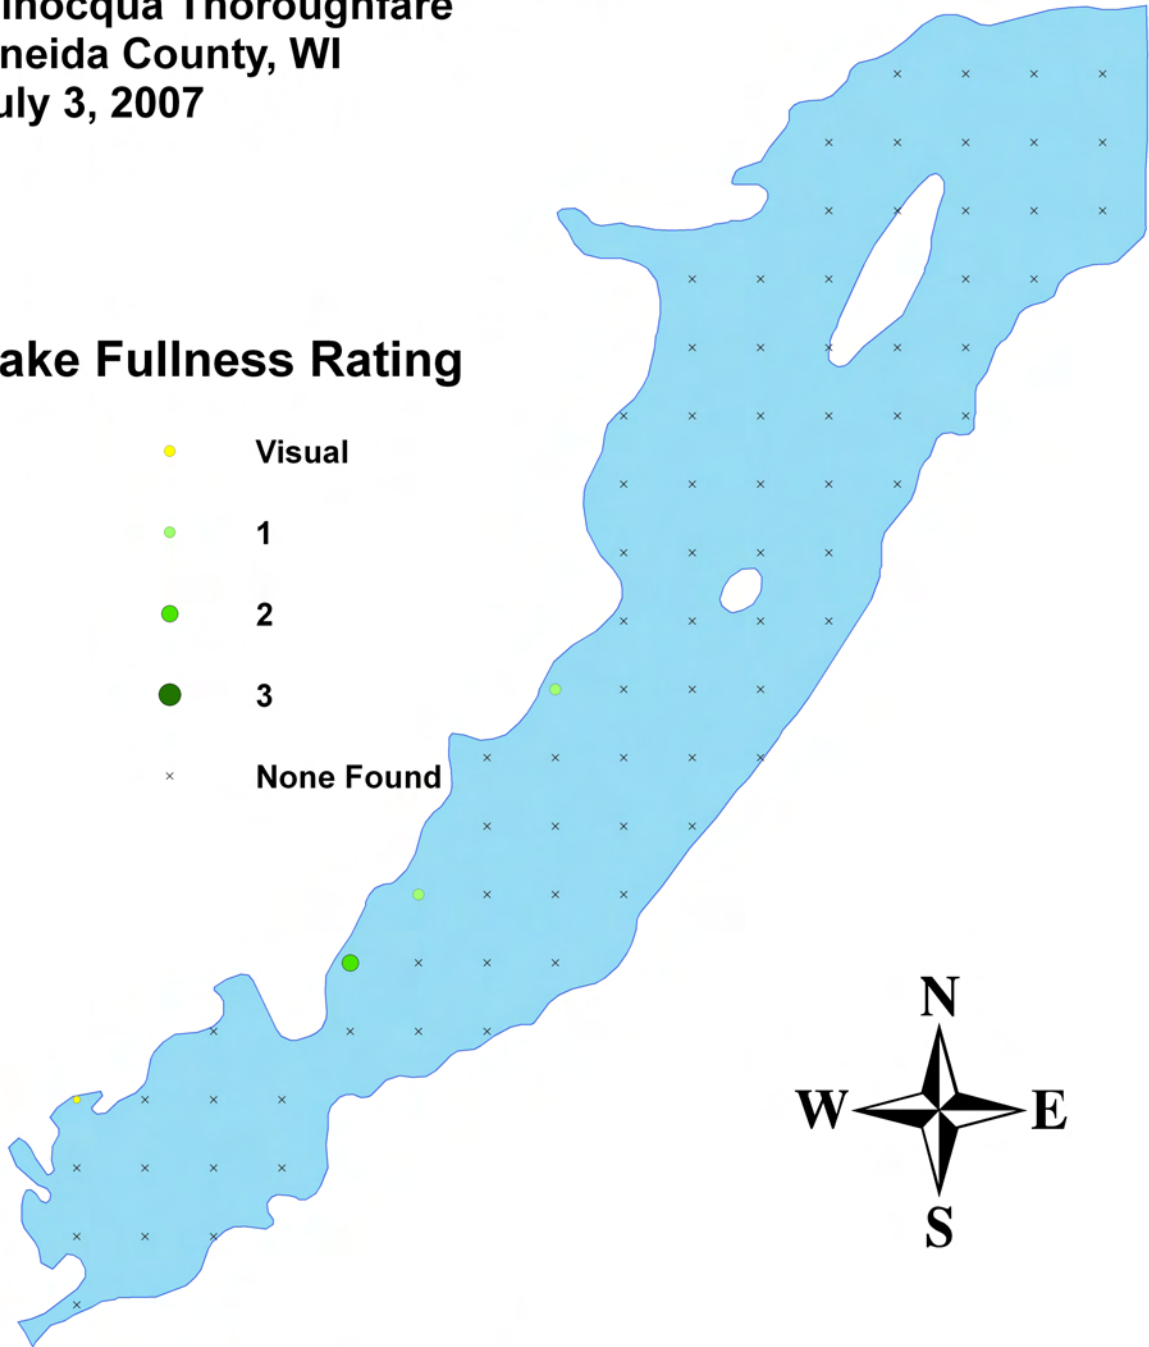

Bottle brush sedge
(*Carex comosa*)
Aquatic Macrophyte Distribution
Minocqua Thoroughfare
Oneida County, WI
July 3, 2007

Rake Fullness Rating

- Visual
- 1
- 2
- 3
- × None Found