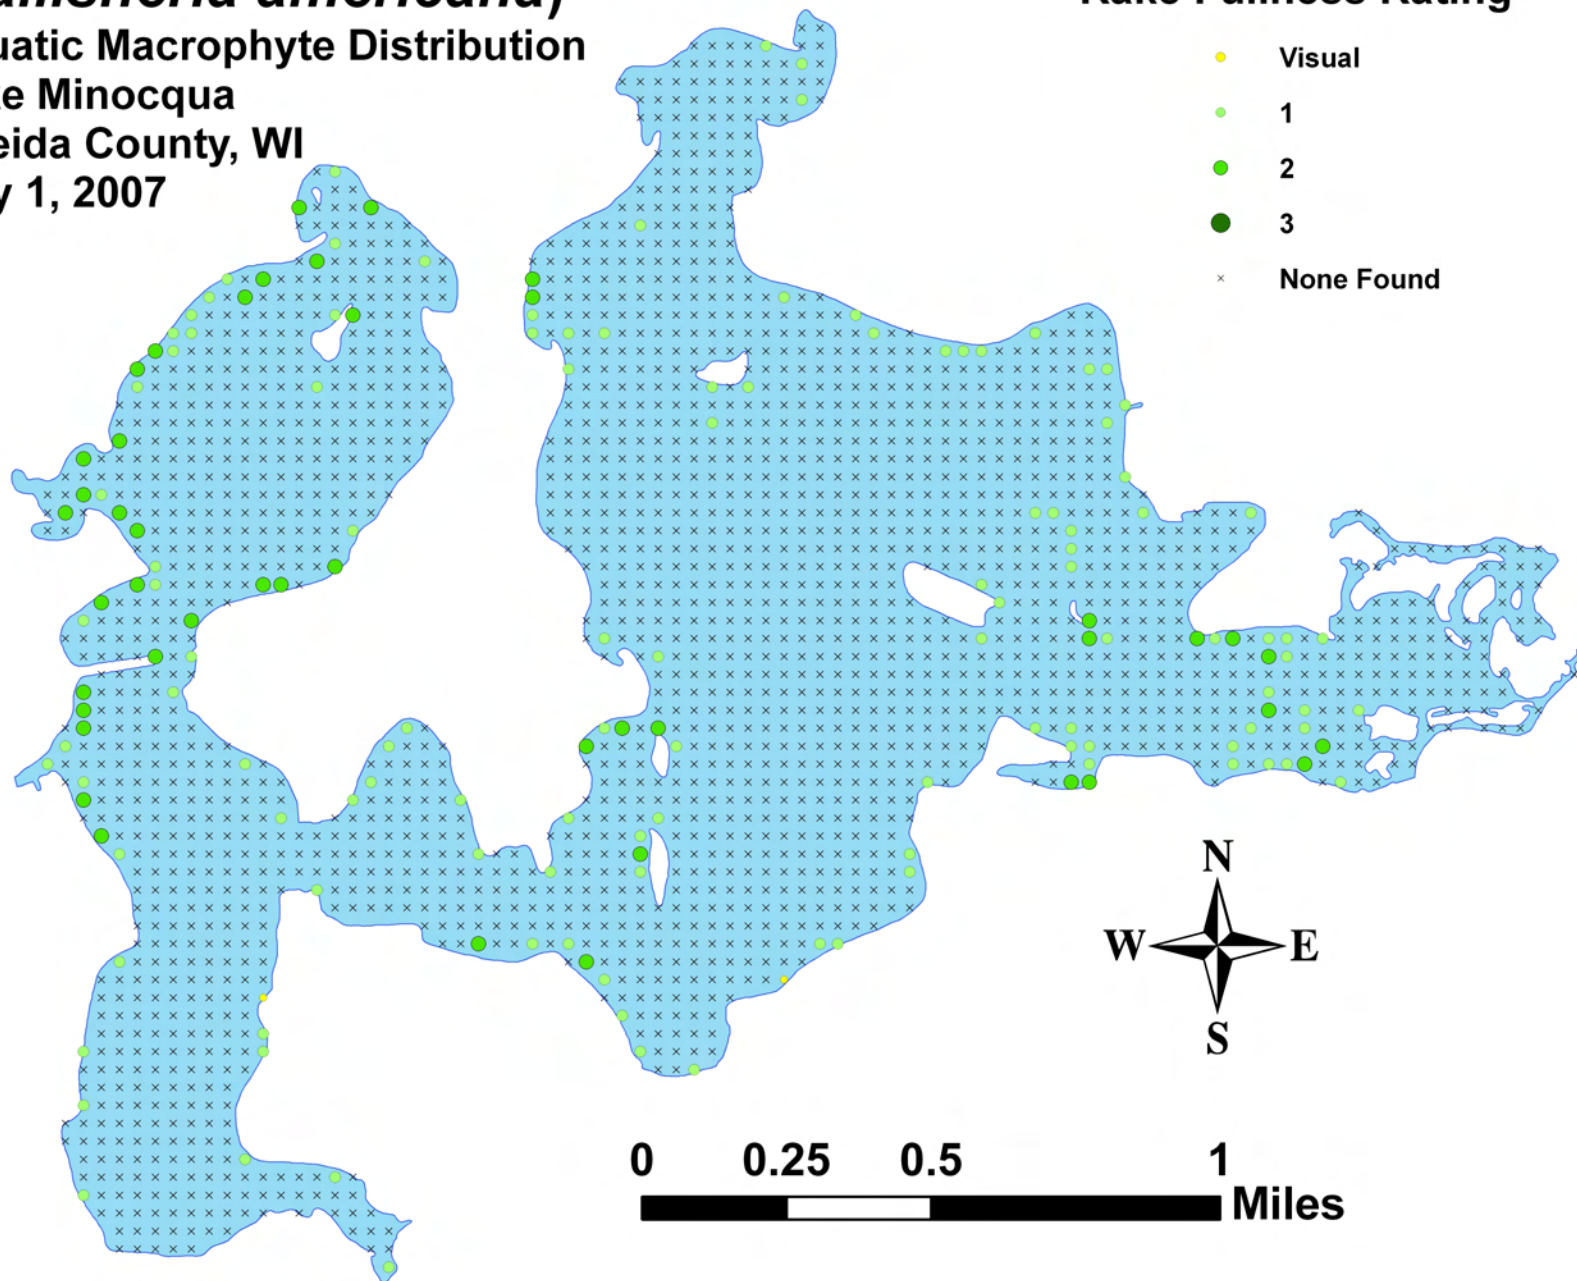

Broad-leaved cattail (*Typha latifolia*)

Aquatic Macrophyte Distribution
Lake Minocqua
Oneida County, WI
July 1, 2007

Rake Fullness Rating

- Visual
- 1
- 2
- 3
- × None Found

Wild celery
(*Vallisneria americana*)
Aquatic Macrophyte Distribution
Lake Minocqua
Oneida County, WI
July 1, 2007

Rake Fullness Rating

- Visual
- 1
- 2
- 3
- × None Found

Common watermeal (*Wolffia columbiana*)

Aquatic Macrophyte Distribution
Lake Minocqua
Oneida County, WI
July 1, 2007

Rake Fullness Rating

- Visual
- 1
- 2
- 3
- × None Found

Rake Fullness Rating

- Visual
- 1
- 2
- 3
- × None Found

0 0.1 0.2 0.4 Miles

**Small duckweed
(*Lemna minor*)
Aquatic Macrophyte Distribution
Minocqua Thoroughfare
Oneida County, WI
July 3, 2007**

Rake Fullness Rating