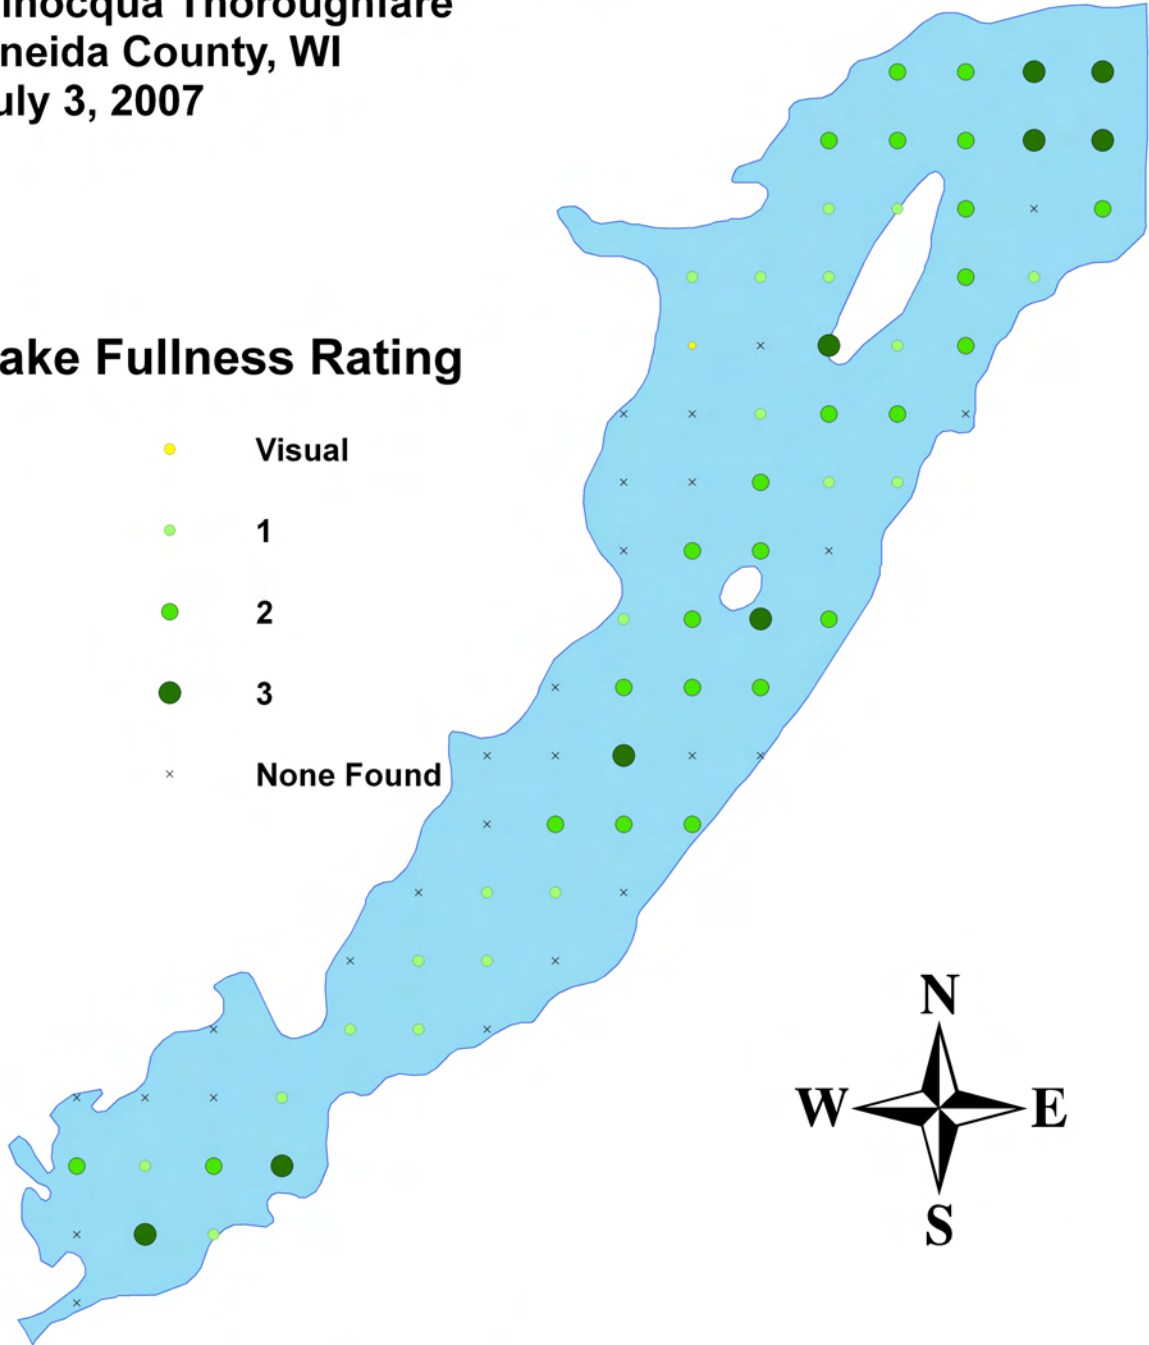

- Visual
- 1
- 2
- 3
- × None Found

Common waterweed (*Elodea canadensis*)

Aquatic Macrophyte Distribution

Minocqua Thoroughfare

Oneida County, WI

July 3, 2007

Rake Fullness Rating

- Visual
- 1
- 2
- 3
- × None Found