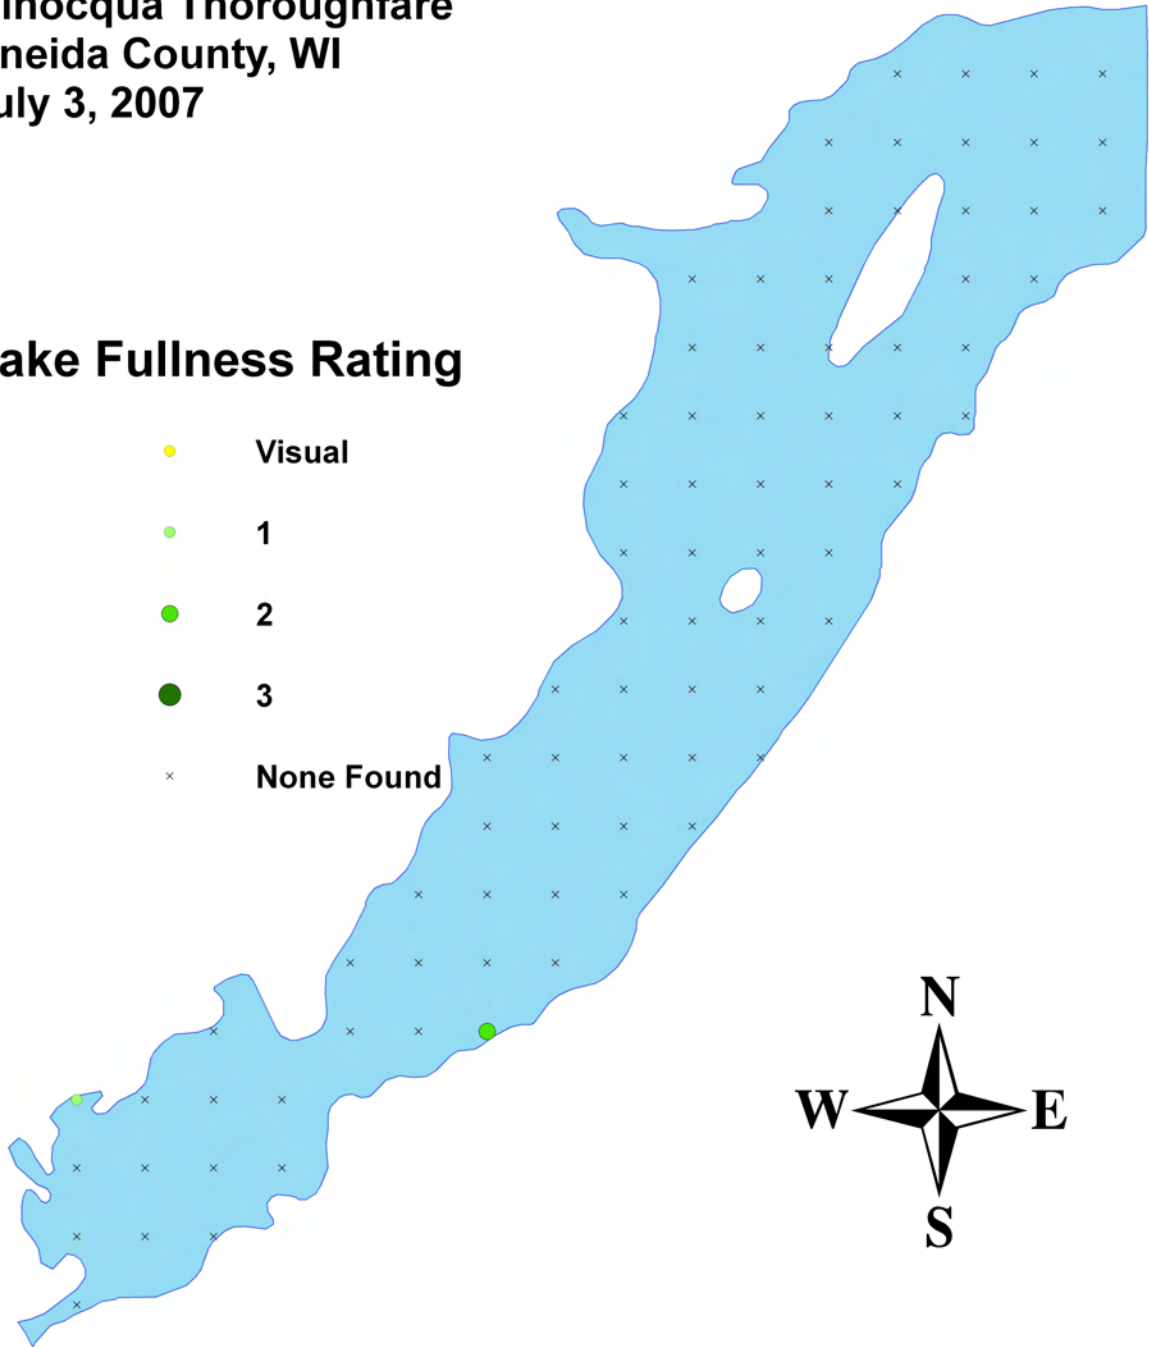

**Water arum
(*Calla palustris*)
Aquatic Macrophyte Distribution
Minocqua Thoroughfare
Oneida County, WI
July 3, 2007**

Rake Fullness Rating

- Visual
- 1
- 2
- 3
- × None Found