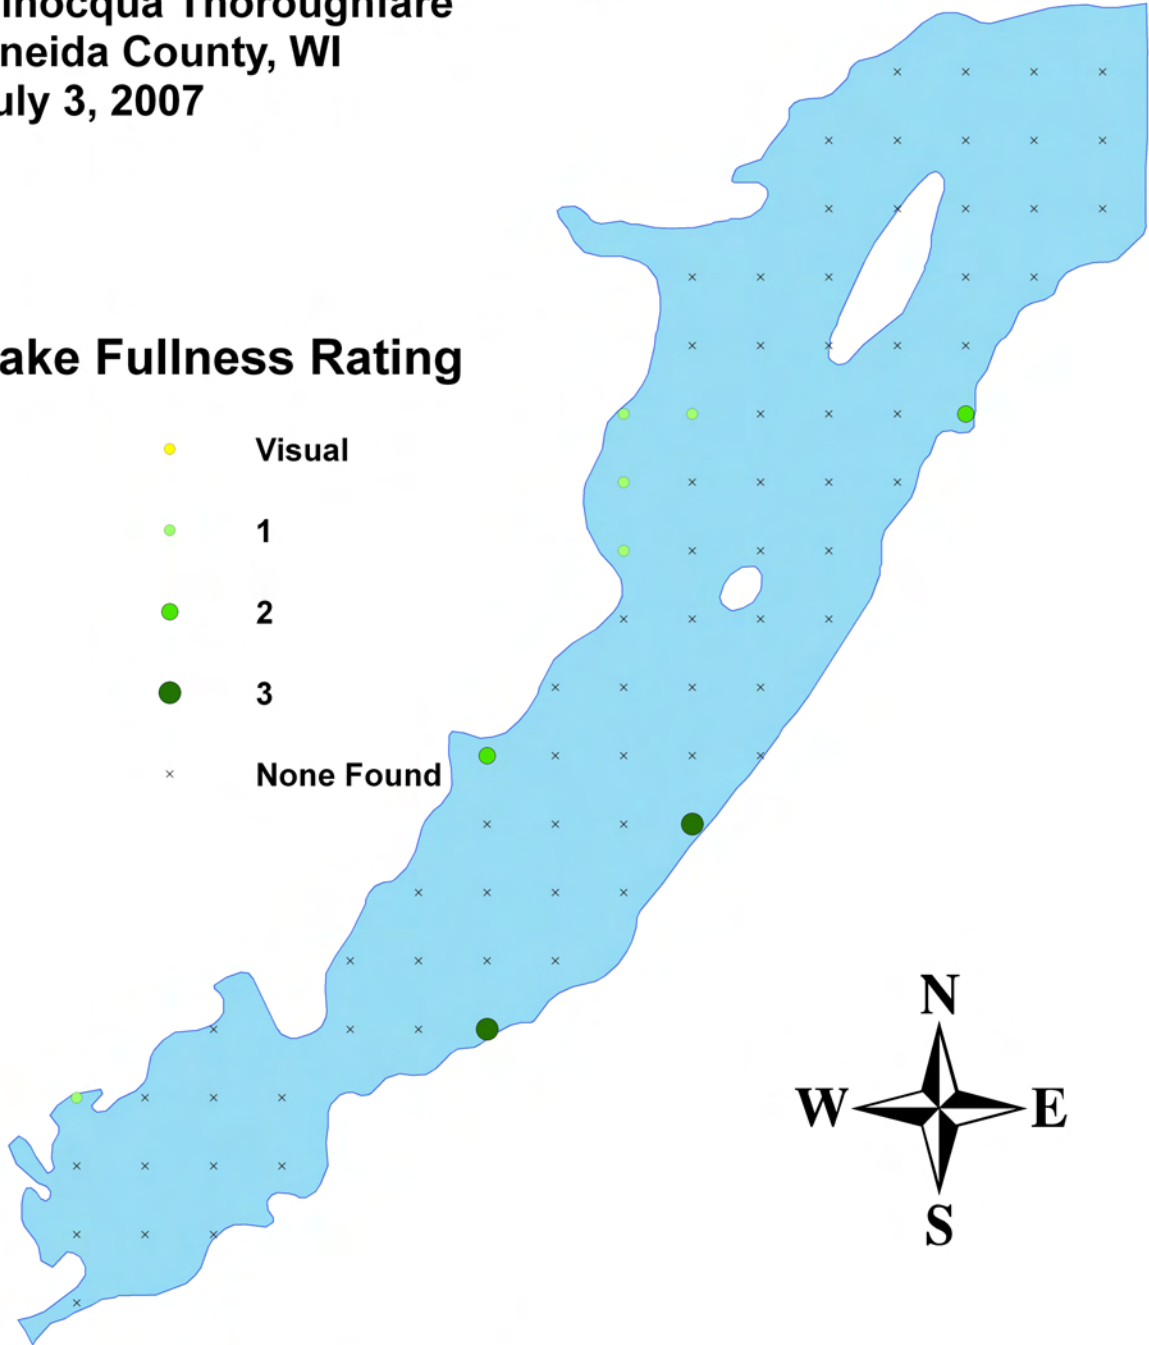

**Creeping spikerush
(*Eleocharis palustris*)
Aquatic Macrophyte Distribution
Minocqua Thoroughfare
Oneida County, WI
July 3, 2007**

Rake Fullness Rating

- Visual
- 1
- 2
- 3
- × None Found