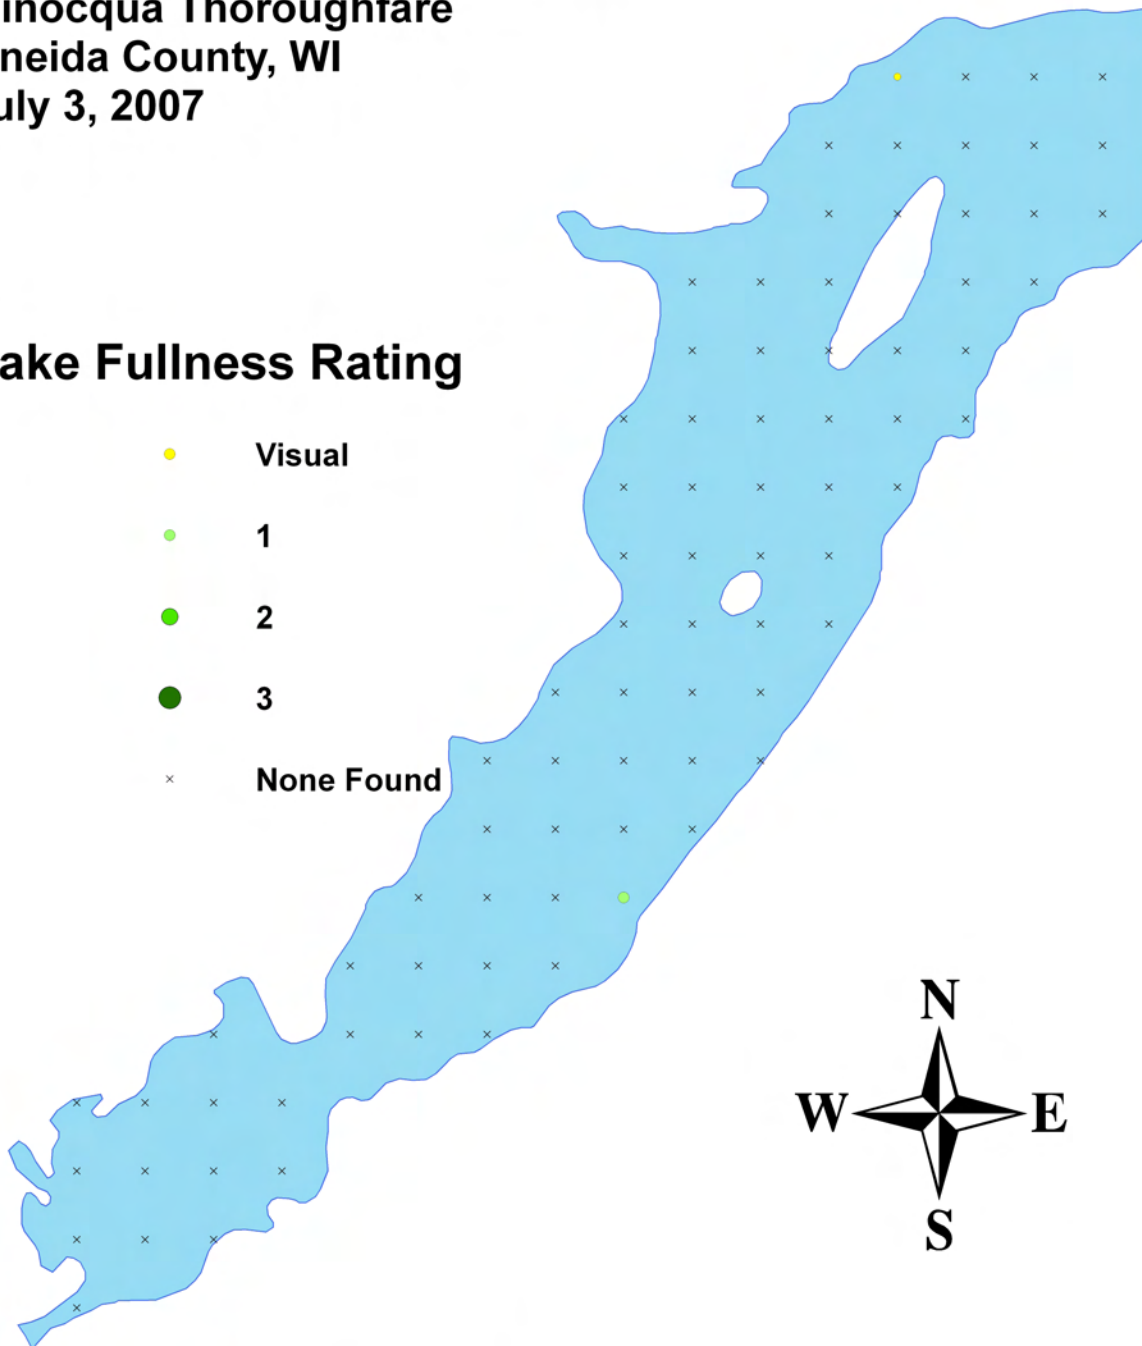

Rake Fullness Rating

- Visual
- 1
- 2
- 3
- × None Found

0 0.1 0.2 0.4 Miles

**Small duckweed
(*Lemna minor*)
Aquatic Macrophyte Distribution
Minocqua Thoroughfare
Oneida County, WI
July 3, 2007**

Rake Fullness Rating