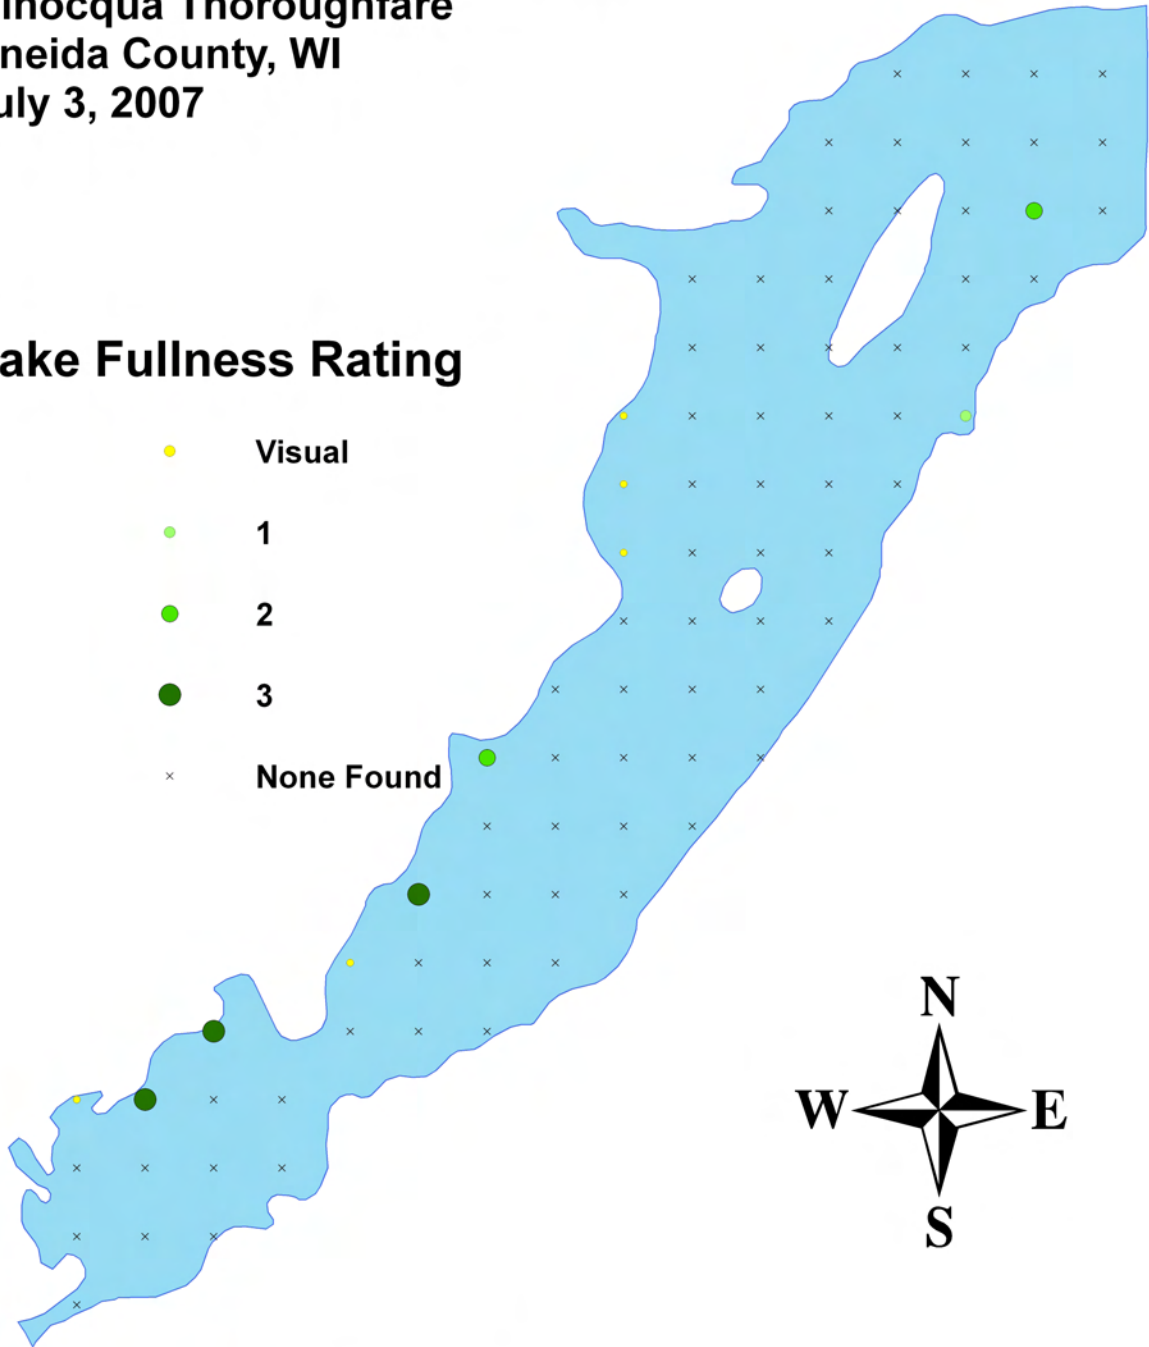

Swamp loosestrife
(*Decodon verticillatus*)
Aquatic Macrophyte Distribution
Minocqua Thoroughfare
Oneida County, WI
July 3, 2007

Rake Fullness Rating

- Visual
- 1
- 2
- 3
- × None Found