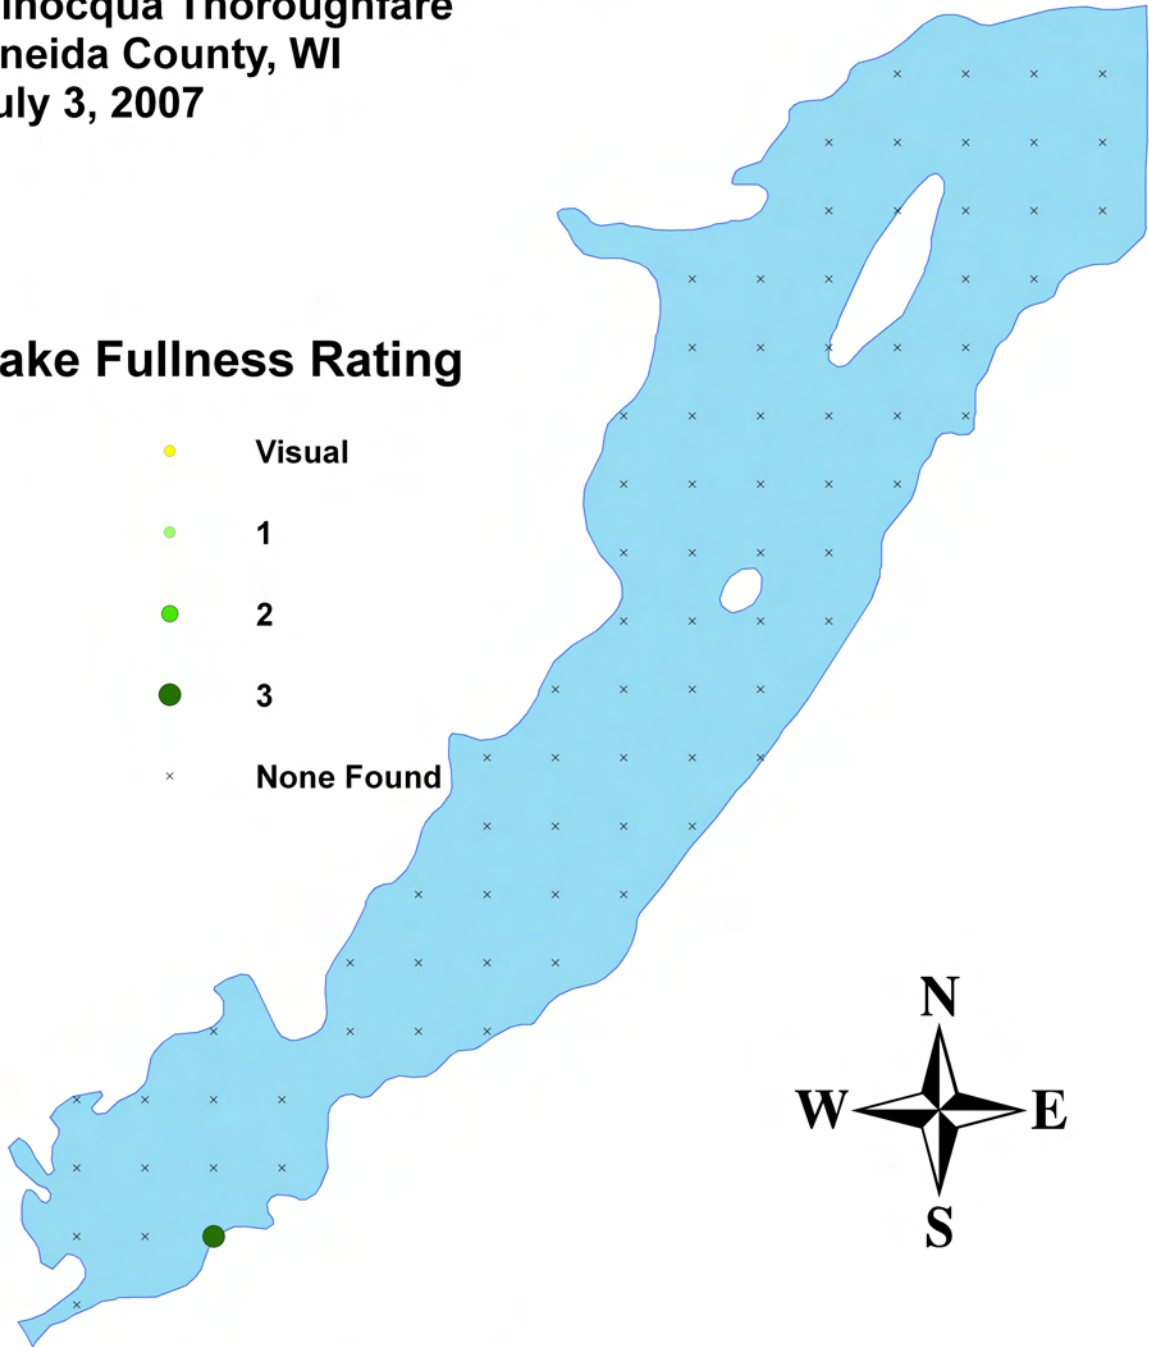

Rake Fullness Rating

- Visual
- 1
- 2
- 3
- × None Found

Watershield
(*Brasenia schreberi*)
Aquatic Macrophyte Distribution
Minocqua Thoroughfare
Oneida County, WI
July 3, 2007

Rake Fullness Rating

- Visual
- 1
- 2
- 3
- × None Found