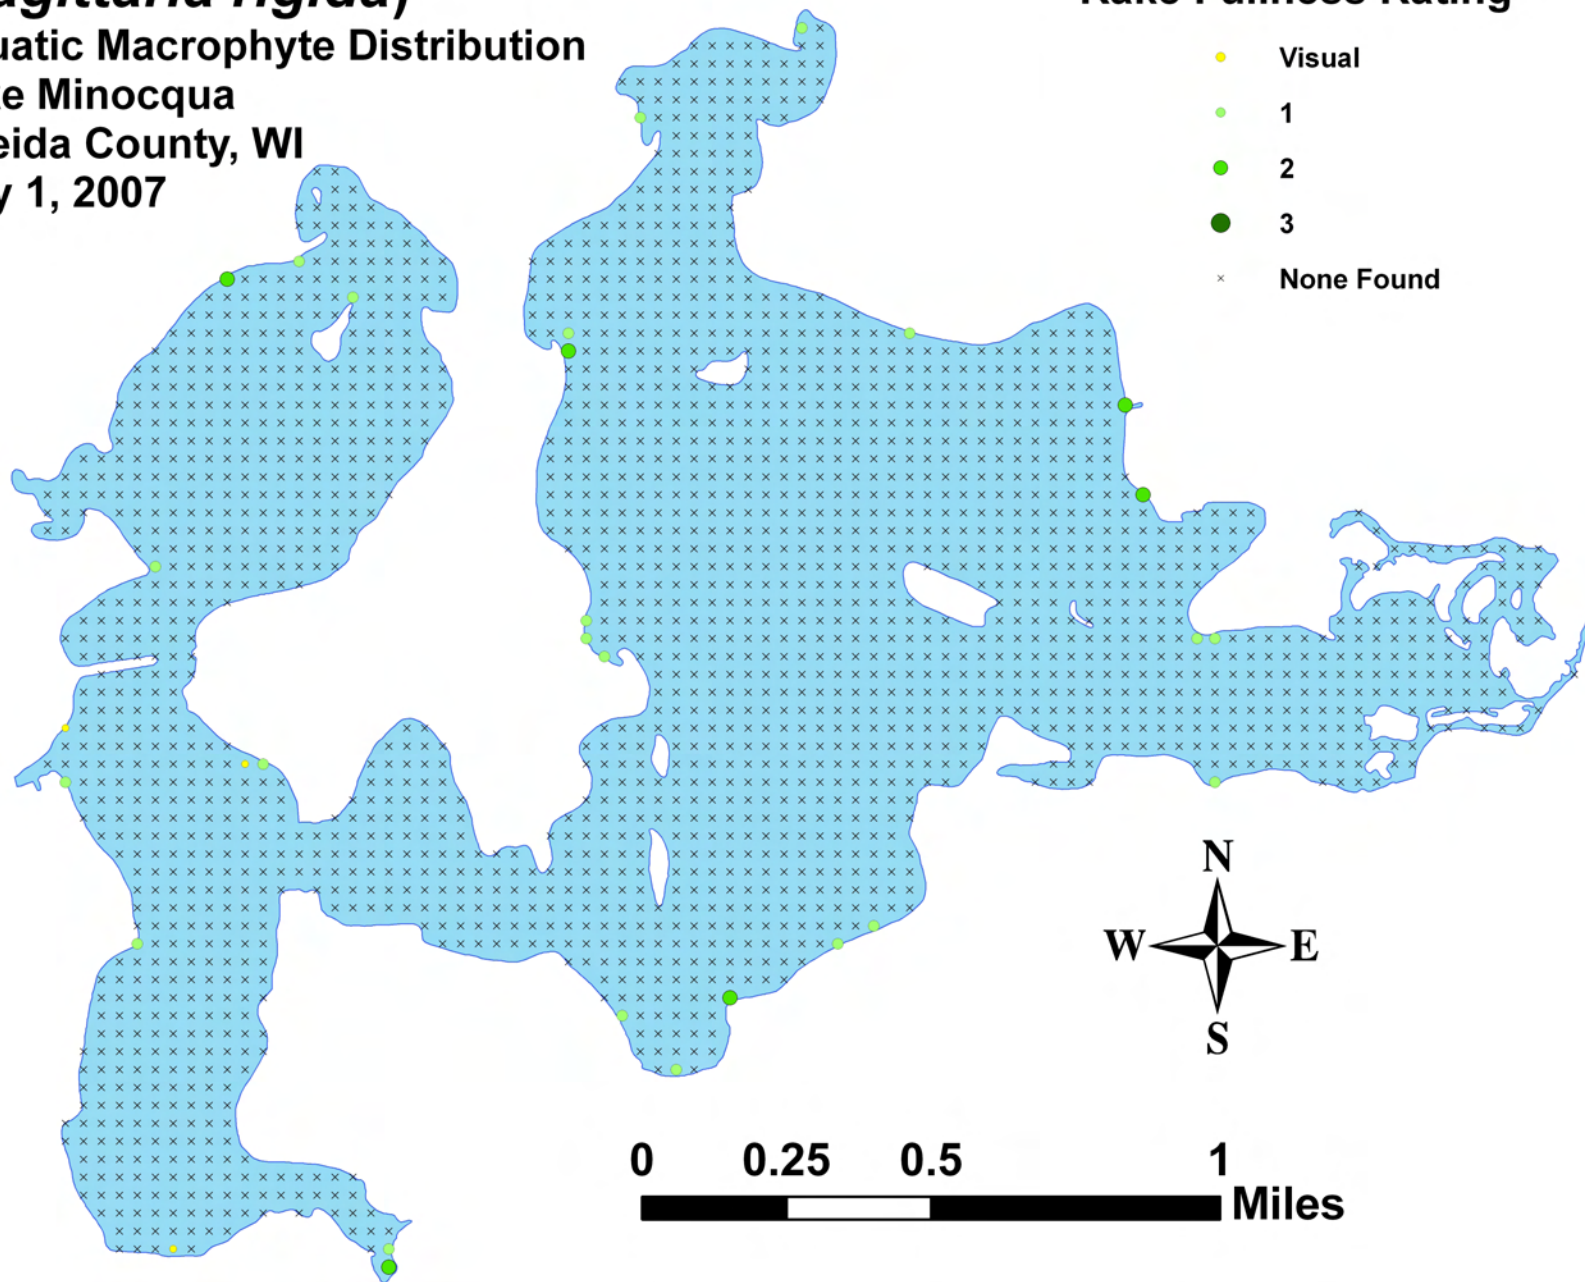

Common arrowhead (*Sagittaria latifolia*)

Aquatic Macrophyte Distribution
Lake Minocqua
Oneida County, WI
July 1, 2007

Rake Fullness Rating

- Visual
- 1
- 2
- 3
- × None Found

Sessile-fruited arrowhead (*Sagittaria rigida*)

Aquatic Macrophyte Distribution
Lake Minocqua
Oneida County, WI
July 1, 2007

Rake Fullness Rating

- Visual
- 1
- 2
- 3
- × None Found

Softstem bulrush (*Schoenoplectus tabernaemontani*)

Aquatic Macrophyte Distribution
Lake Minocqua
Oneida County, WI
July 1, 2007

Minocqua Thoroughfare

Oneida County, WI

July 3, 2007

Rake Fullness Rating

- Visual
- 1
- 2
- 3
- × None Found

0 0.1 0.2 0.4 Miles

Swamp loosestrife
(*Decodon verticillatus*)
Aquatic Macrophyte Distribution
Minocqua Thoroughfare
Oneida County, WI
July 3, 2007

Rake Fullness Rating

- Visual
- 1
- 2
- 3
- × None Found

0 0.1 0.2 0.4 Miles

**Small duckweed
(*Lemna minor*)
Aquatic Macrophyte Distribution
Minocqua Thoroughfare
Oneida County, WI
July 3, 2007**

Rake Fullness Rating