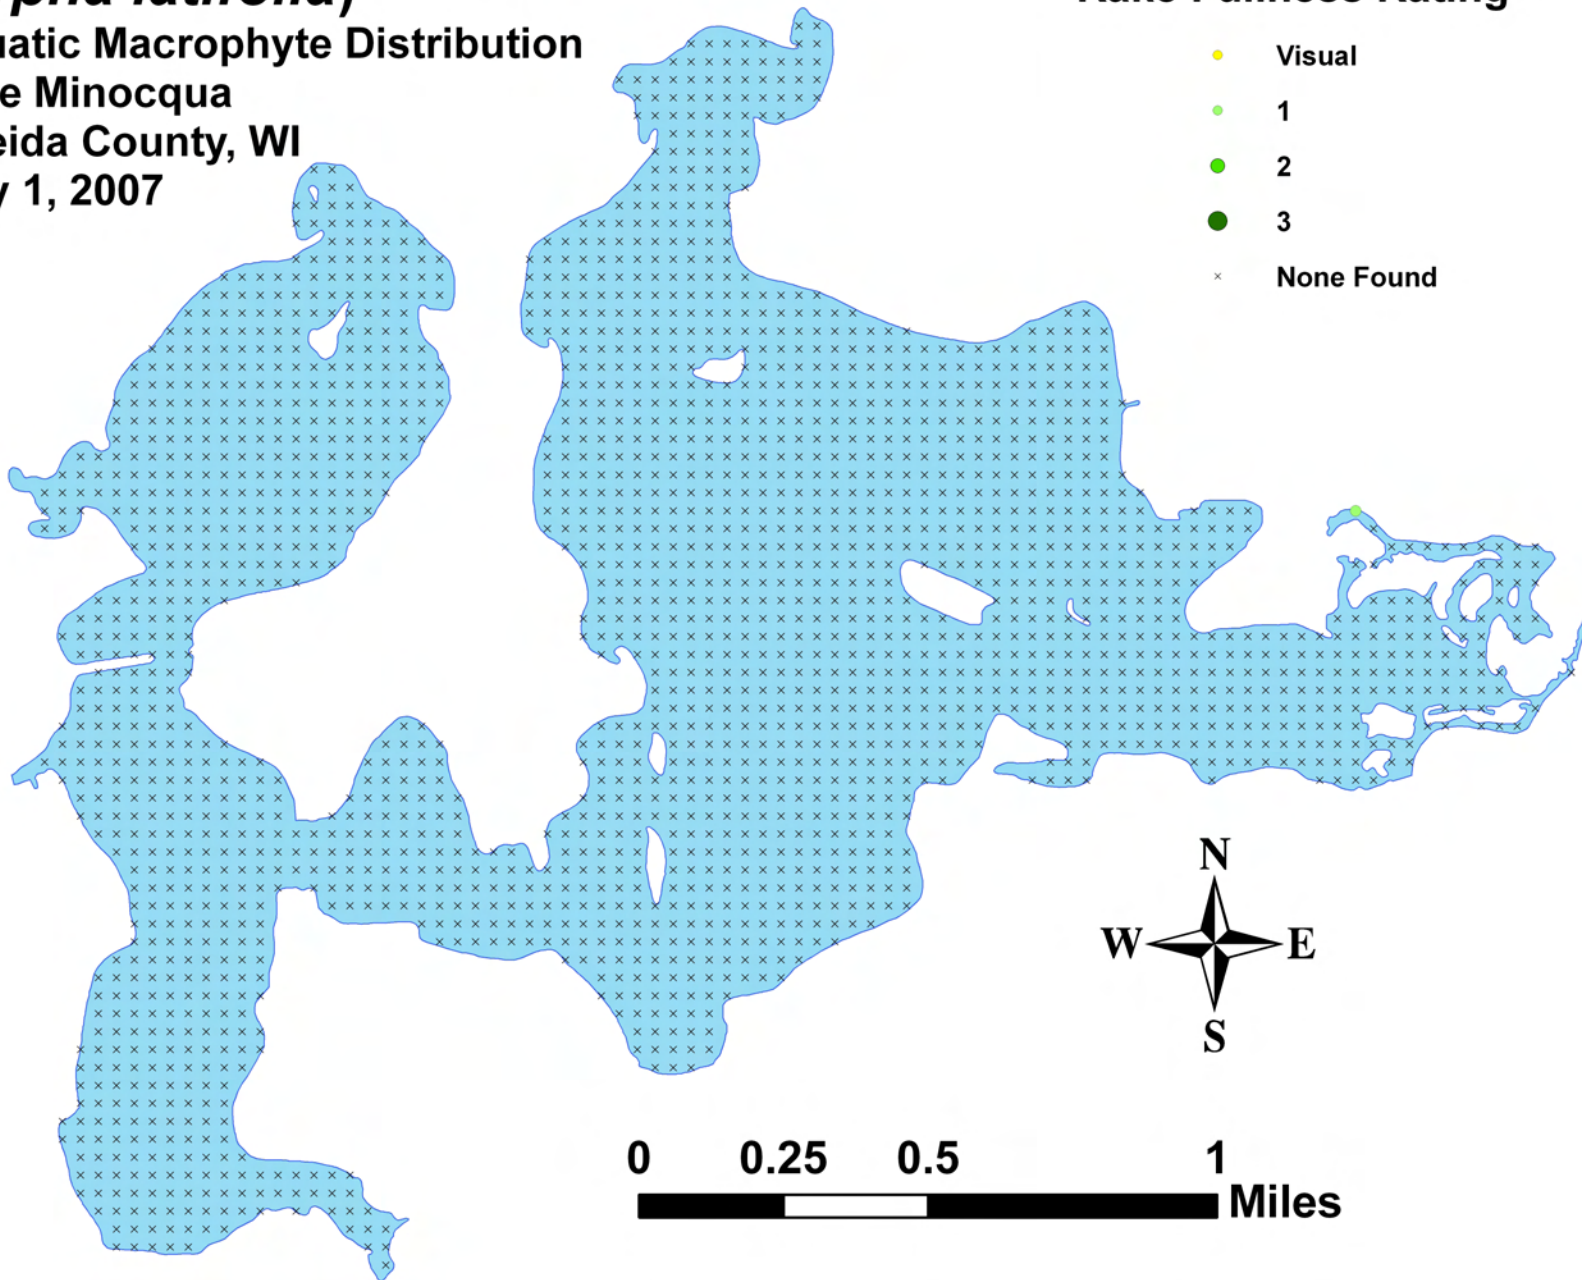

Common bur-reed (*Sparganium eurycarpum*)

Aquatic Macrophyte Distribution
Lake Minocqua
Oneida County, WI
July 1, 2007

Rake Fullness Rating

- Visual
- 1
- 2
- 3
- × None Found

**Large duckweed
(*Spirodela polyrhiza*)
Aquatic Macrophyte Distribution
Lake Minocqua
Oneida County, WI
July 1, 2007**

Rake Fullness Rating

- Visual
- 1
- 2
- 3
- × None Found

Sago pondweed (*Stuckenia pectinata*)

Aquatic Macrophyte Distribution
Lake Minocqua
Oneida County, WI
July 1, 2007

Rake Fullness Rating

- Visual
- 1
- 2
- 3
- × None Found

Broad-leaved cattail (*Typha latifolia*)

Aquatic Macrophyte Distribution
Lake Minocqua
Oneida County, WI
July 1, 2007

Rake Fullness Rating

- Visual
- 1
- 2
- 3
- × None Found

Wild celery
(*Vallisneria americana*)
Aquatic Macrophyte Distribution
Lake Minocqua
Oneida County, WI
July 1, 2007

Rake Fullness Rating

- Visual
- 1
- 2
- 3
- × None Found

0 0.1 0.2 0.4 Miles

**Small duckweed
(*Lemna minor*)
Aquatic Macrophyte Distribution
Minocqua Thoroughfare
Oneida County, WI
July 3, 2007**

Rake Fullness Rating