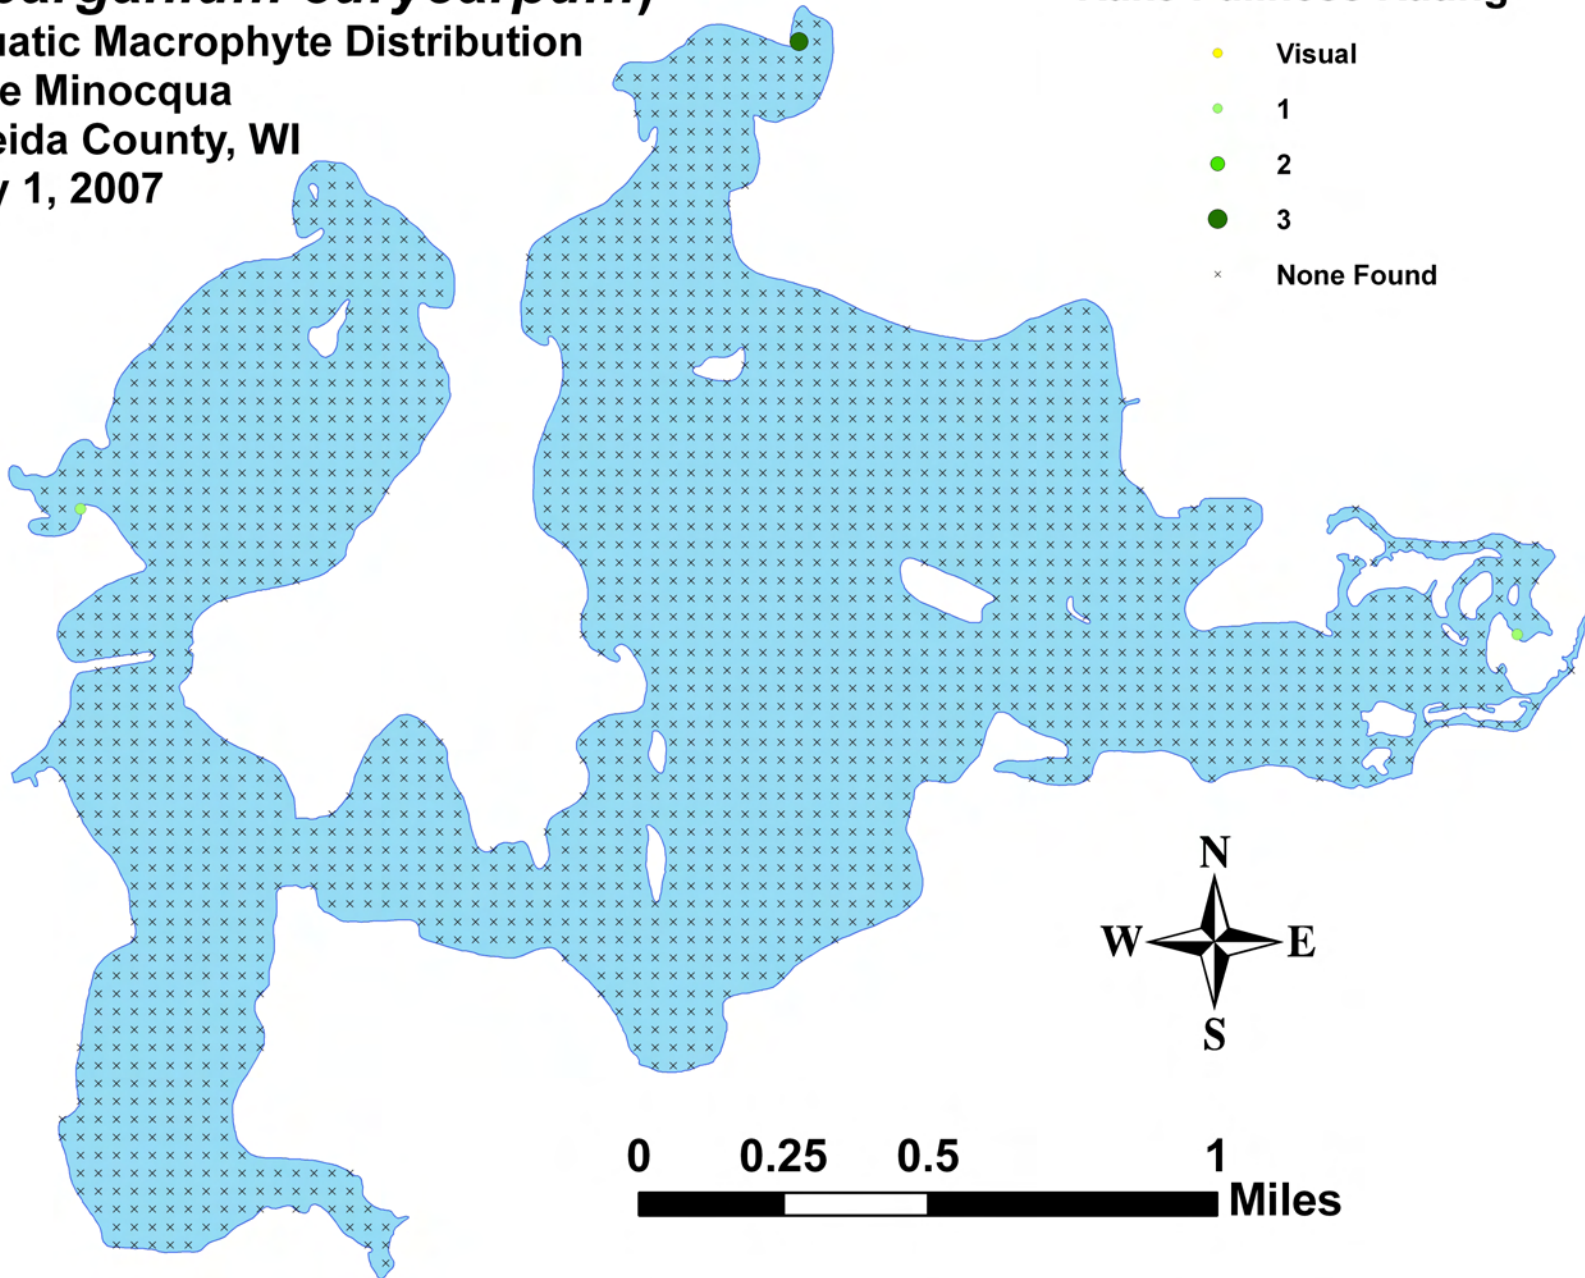

Common arrowhead (*Sagittaria latifolia*)

Aquatic Macrophyte Distribution
Lake Minocqua
Oneida County, WI
July 1, 2007

Rake Fullness Rating

- Visual
- 1
- 2
- 3
- × None Found

Sessile-fruited arrowhead (*Sagittaria rigida*)

Rake Fullness Rating

- Visual
- 1
- 2
- 3
- × None Found

Narrow-leaf bur-reed
(*Sparganium emersum*)
Aquatic Macrophyte Distribution
Lake Minocqua
Oneida County, WI
July 1, 2007

Rake Fullness Rating

- Visual
- 1
- 2
- 3
- × None Found

Common bur-reed (*Sparganium eurycarpum*)

Aquatic Macrophyte Distribution
Lake Minocqua
Oneida County, WI
July 1, 2007

Rake Fullness Rating

- Visual
- 1
- 2
- 3
- × None Found

**Large duckweed
(*Spirodela polyrhiza*)
Aquatic Macrophyte Distribution
Lake Minocqua
Oneida County, WI
July 1, 2007**

Rake Fullness Rating

- Visual
- 1
- 2
- 3
- × None Found

0 0.1 0.2 0.4 Miles

**Small duckweed
(*Lemna minor*)
Aquatic Macrophyte Distribution
Minocqua Thoroughfare
Oneida County, WI
July 3, 2007**

Rake Fullness Rating