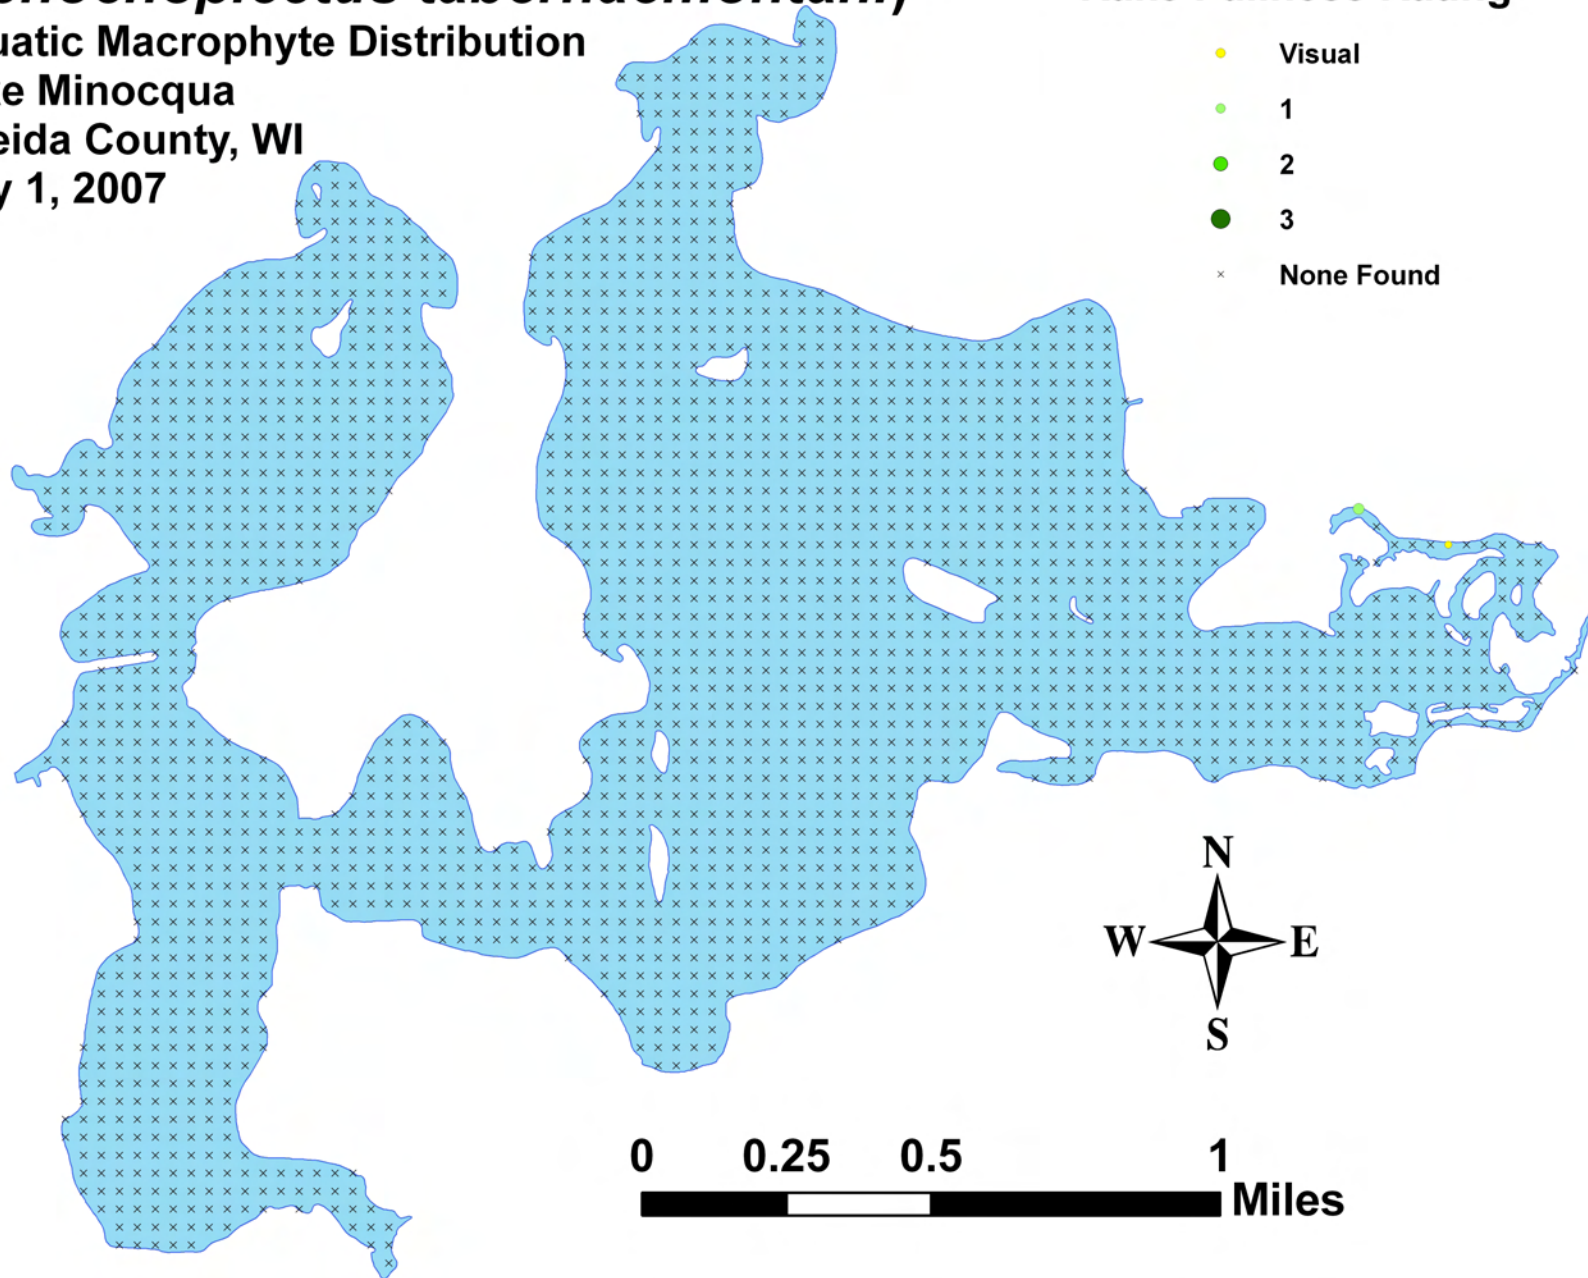

Common arrowhead (*Sagittaria latifolia*)

Aquatic Macrophyte Distribution
Lake Minocqua
Oneida County, WI
July 1, 2007

Rake Fullness Rating

- Visual
- 1
- 2
- 3
- × None Found

Sessile-fruited arrowhead (*Sagittaria rigida*)

Aquatic Macrophyte Distribution
Lake Minocqua
Oneida County, WI
July 1, 2007

Rake Fullness Rating

- Visual
- 1
- 2
- 3
- × None Found

Softstem bulrush (*Schoenoplectus tabernaemontani*)

Aquatic Macrophyte Distribution
Lake Minocqua
Oneida County, WI
July 1, 2007

Rake Fullness Rating

- Visual
- 1
- 2
- 3
- × None Found

Narrow-leaf bur-reed
(*Sparganium emersum*)
Aquatic Macrophyte Distribution
Lake Minocqua
Oneida County, WI
July 1, 2007

Rake Fullness Rating

- Visual
- 1
- 2
- 3
- × None Found

Rake Fullness Rating

- Visual
- 1
- 2
- 3
- × None Found

0 0.1 0.2 0.4 Miles

**Small duckweed
(*Lemna minor*)
Aquatic Macrophyte Distribution
Minocqua Thoroughfare
Oneida County, WI
July 3, 2007**

Rake Fullness Rating