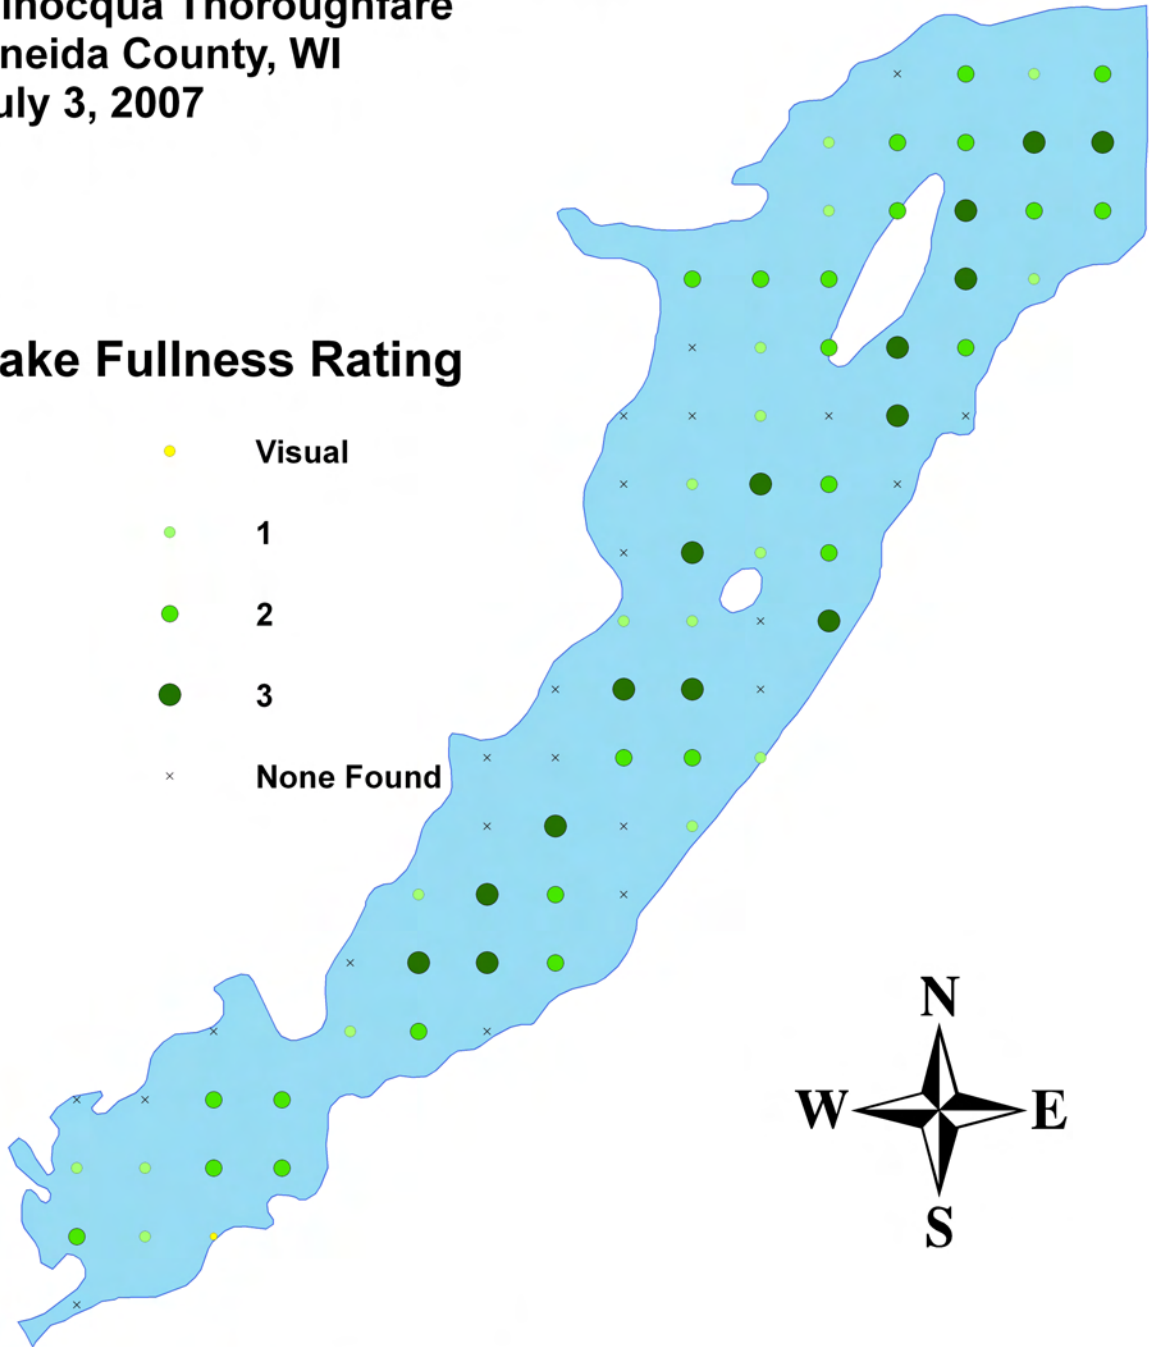

Coontail (*Ceratophyllum demersum*)

Aquatic Macrophyte Distribution

Minocqua Thoroughfare

Oneida County, WI

July 3, 2007

Rake Fullness Rating

- Visual
- 1
- 2
- 3
- × None Found