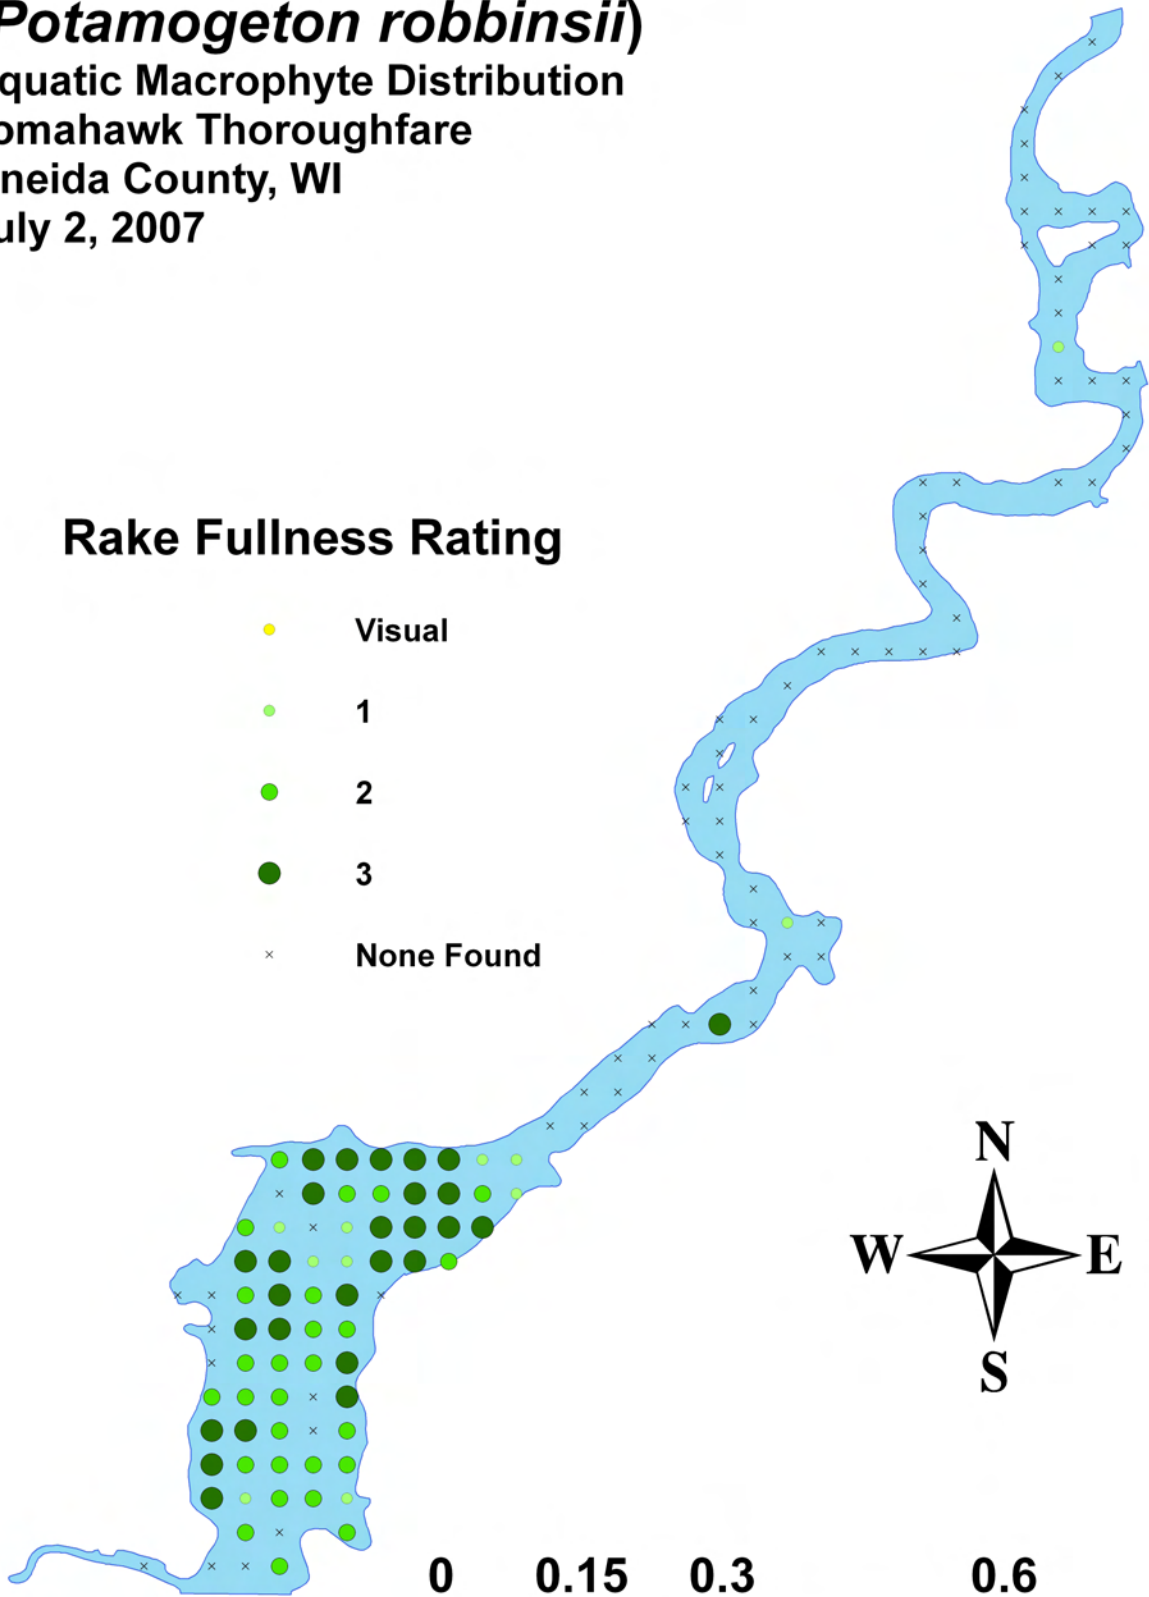

Robbins (fern) pondweed (*Potamogeton robbinsii*)

Aquatic Macrophyte Distribution
Tomahawk Thoroughfare
Oneida County, WI
July 2, 2007

Rake Fullness Rating

- Visual
- 1
- 2
- 3
- × None Found

0 0.15 0.3 0.6
Miles