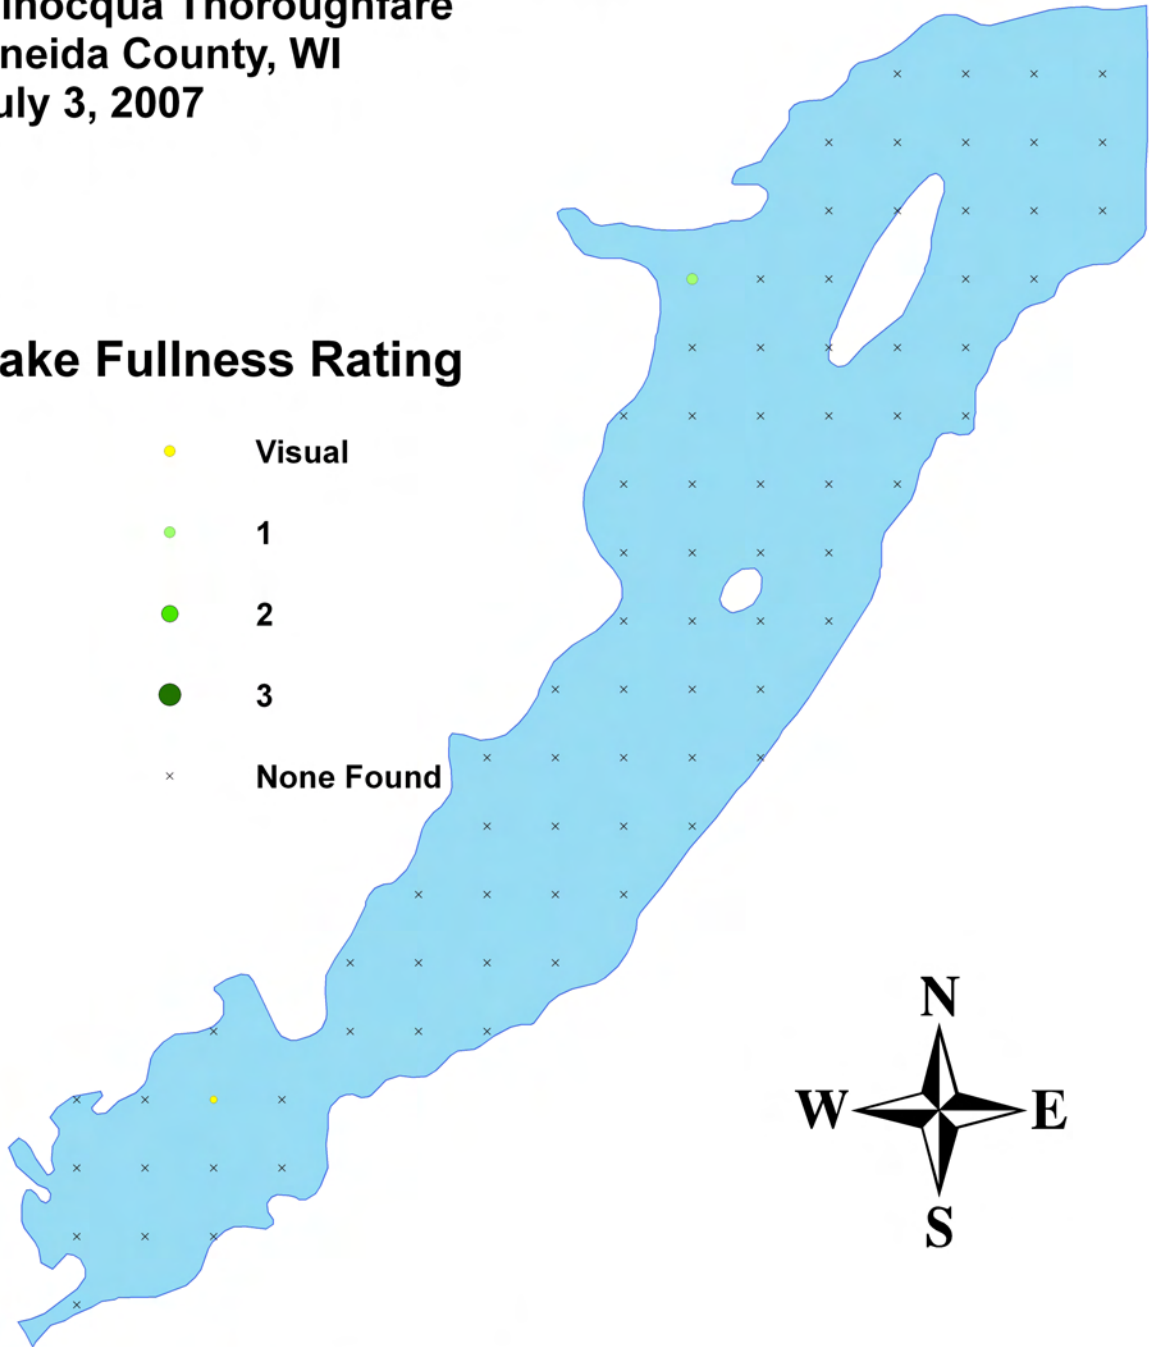

Sago pondweed
(*Stuckenia pectinata*)
Aquatic Macrophyte Distribution
Minocqua Thoroughfare
Oneida County, WI
July 3, 2007

Rake Fullness Rating

- Visual
- 1
- 2
- 3
- × None Found