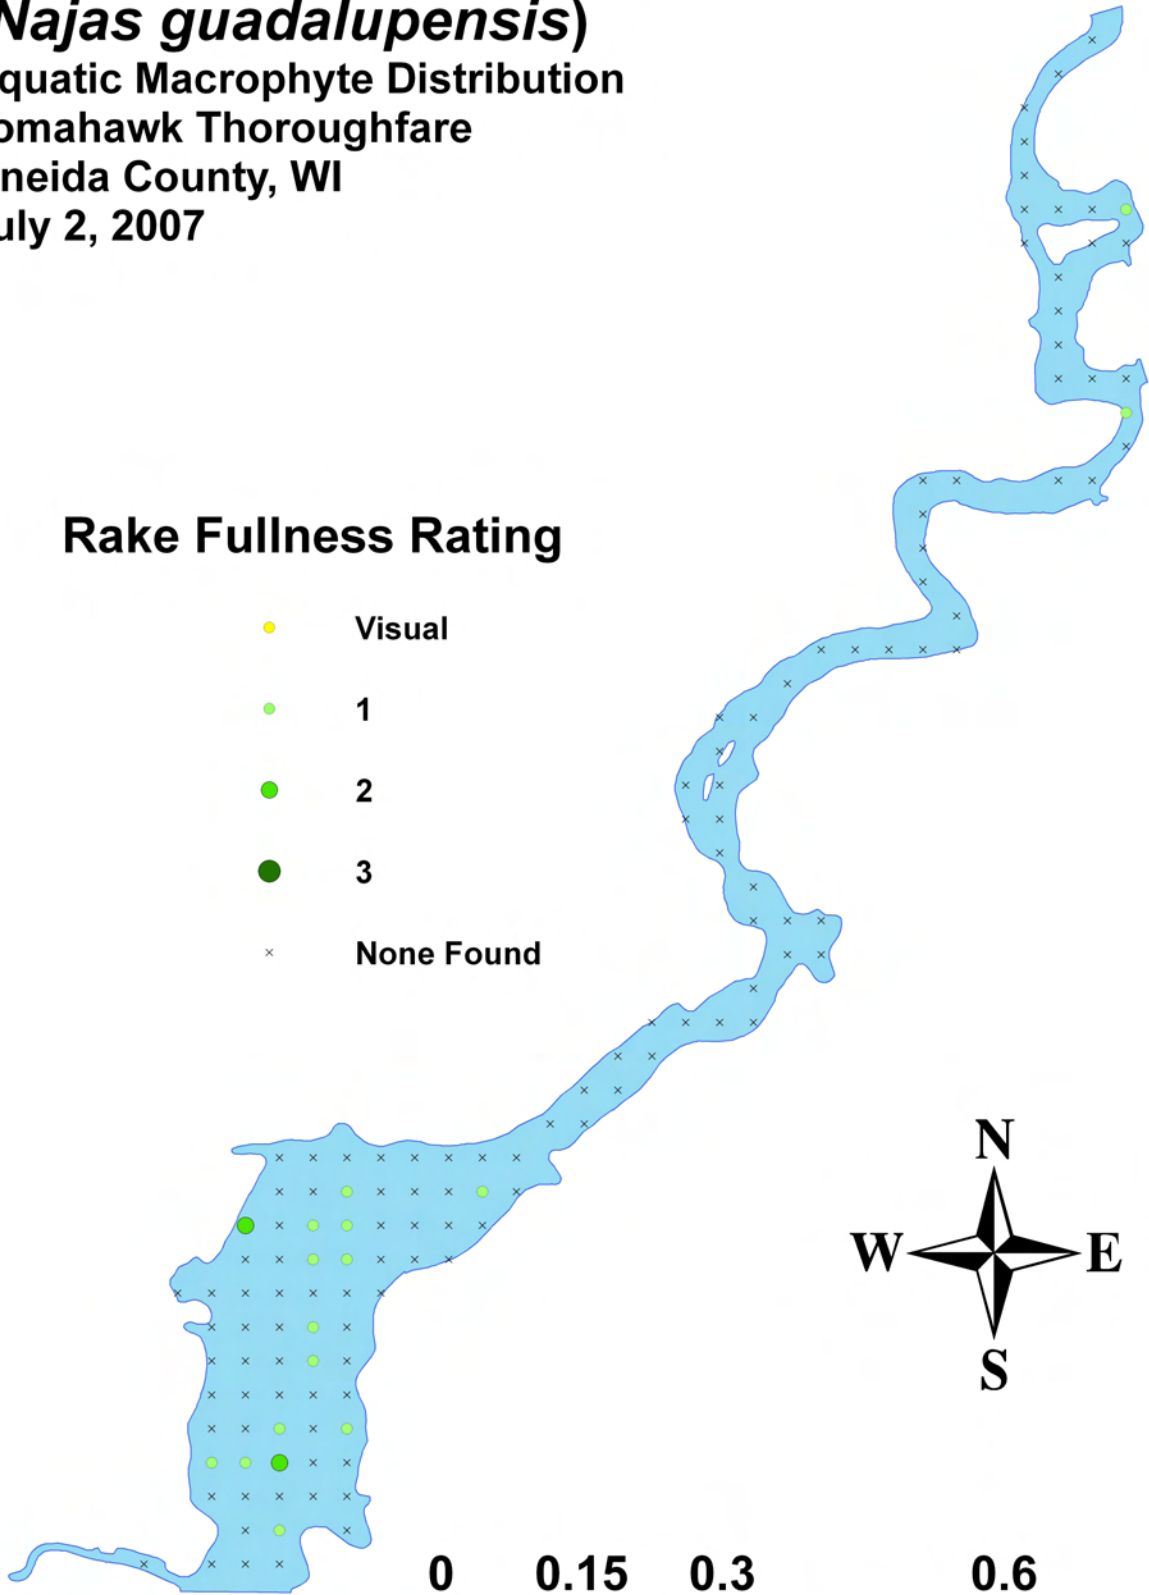

Southern naiad
(Najas guadalupensis)
Aquatic Macrophyte Distribution
Tomahawk Thoroughfare
Oneida County, WI
July 2, 2007

Rake Fullness Rating

- Visual
- 1
- 2
- 3
- × None Found

0 0.15 0.3 0.6
Miles