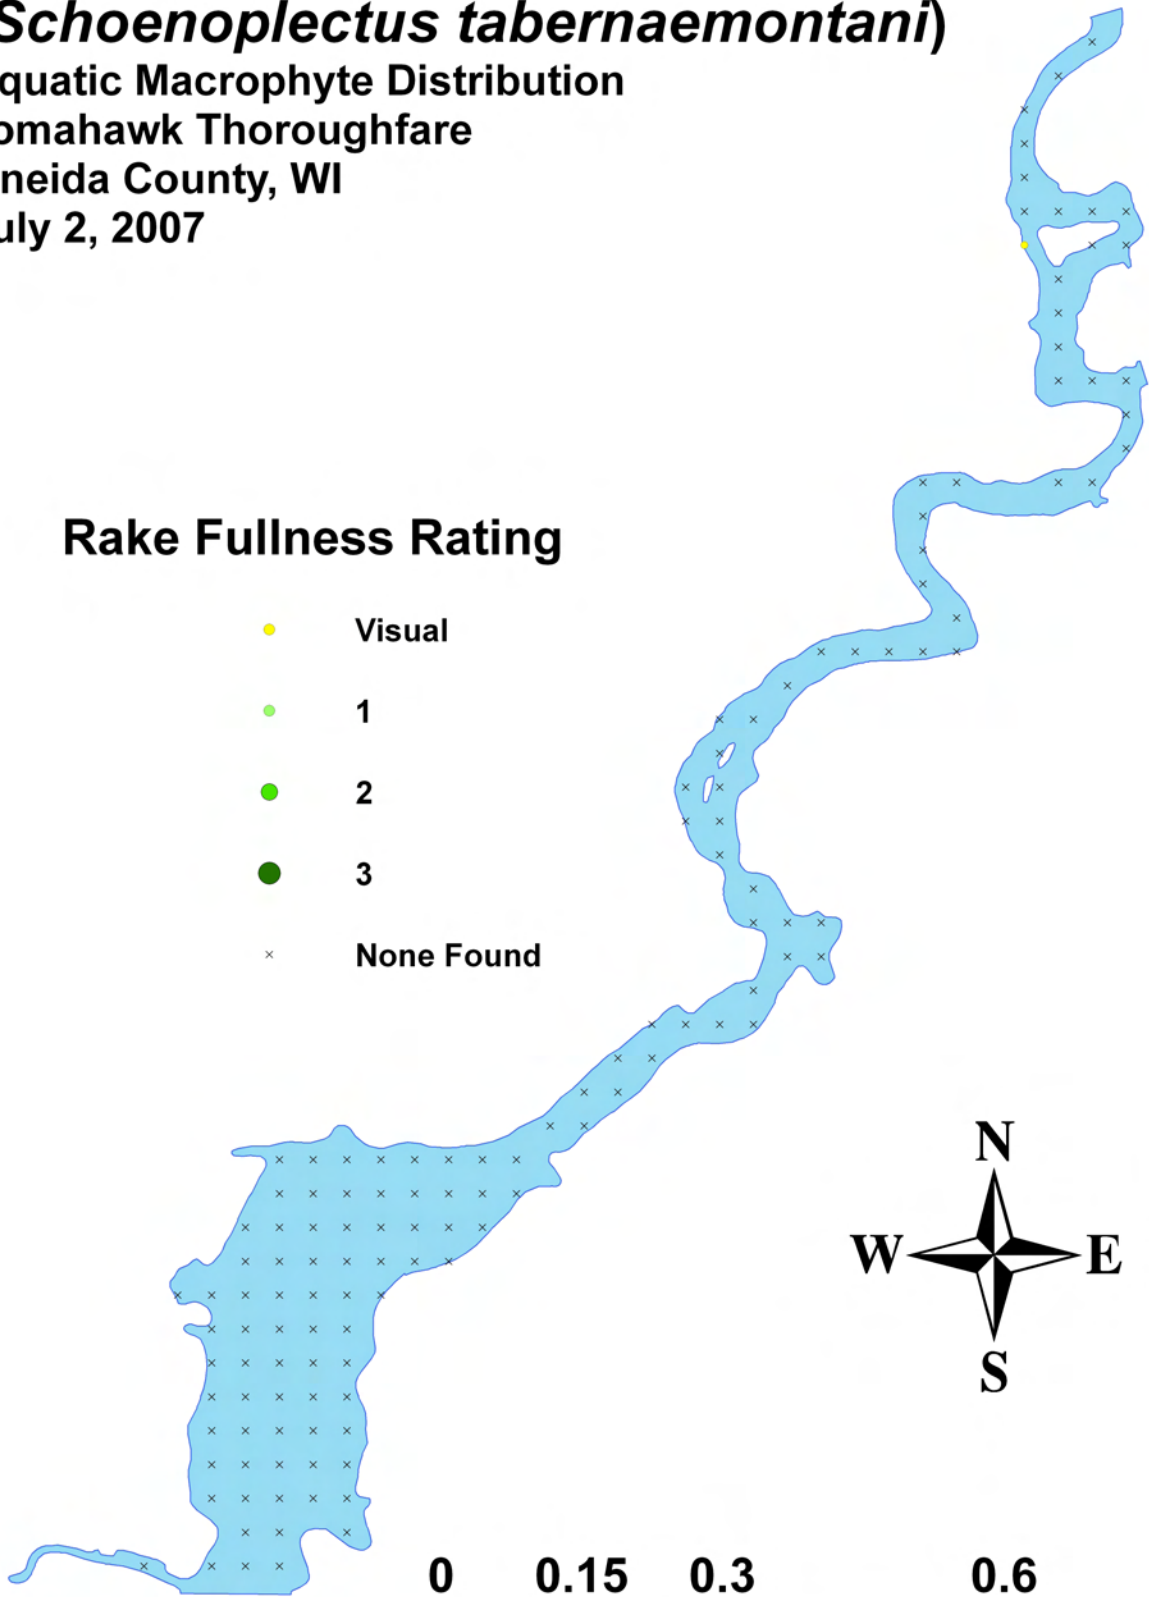

Softstem bulrush (*Schoenoplectus tabernaemontani*)

Aquatic Macrophyte Distribution

Tomahawk Thoroughfare

Oneida County, WI

July 2, 2007

Rake Fullness Rating

- Visual
- 1
- 2
- 3
- × None Found

0 0.15 0.3 0.6
Miles