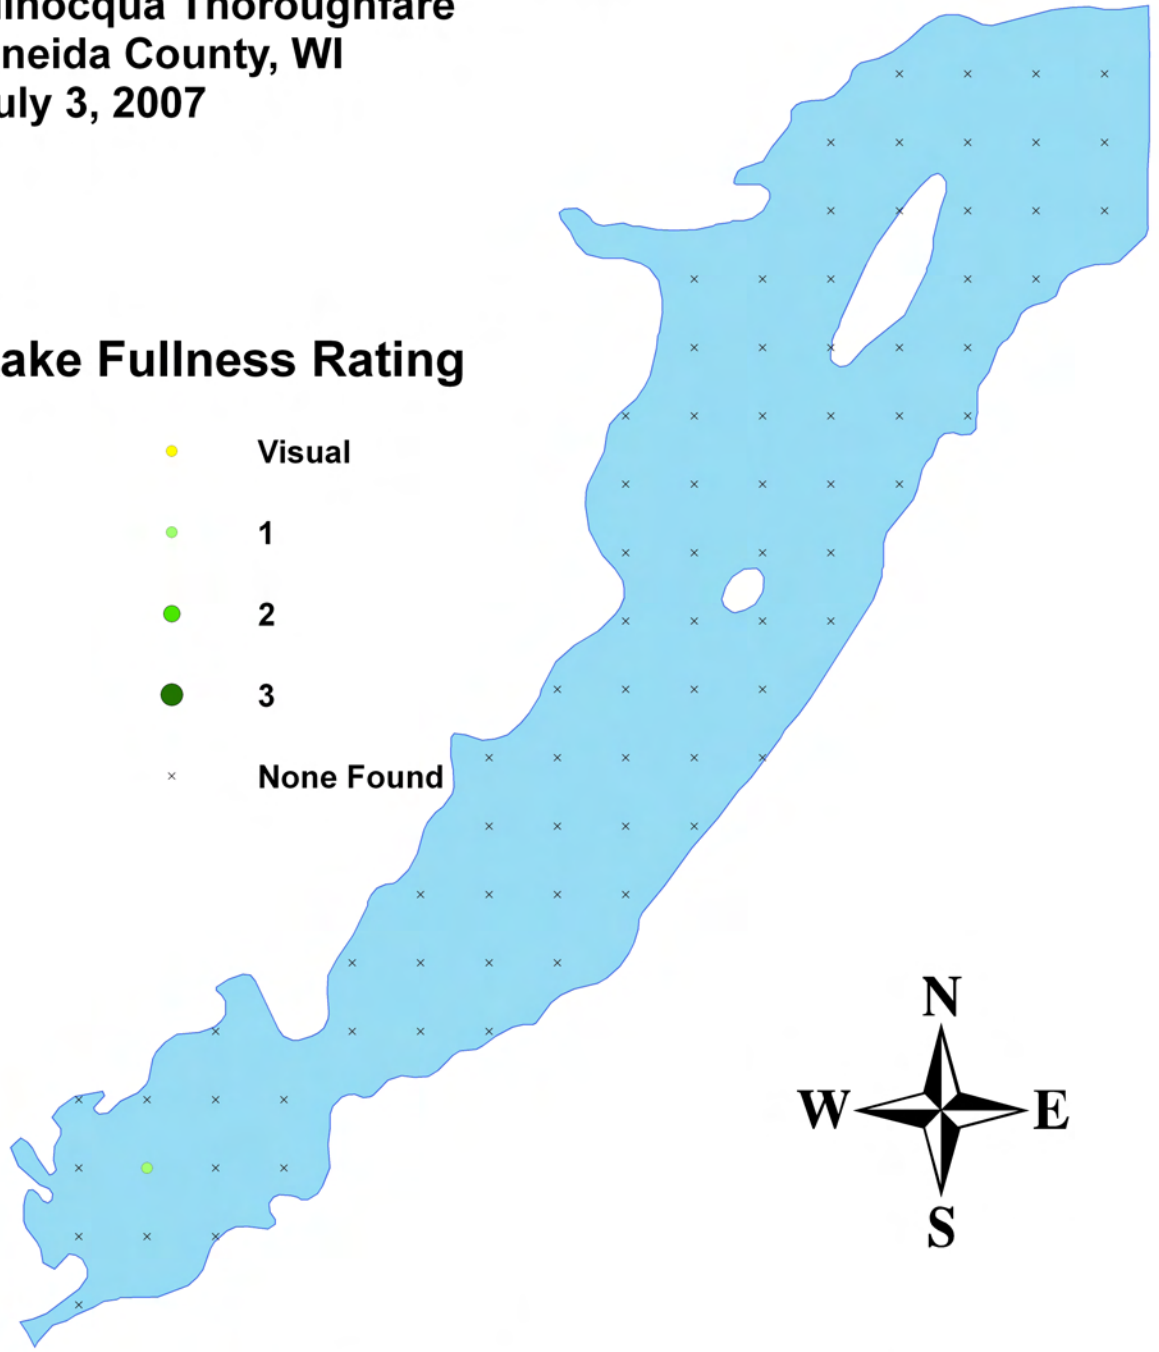

Small pondweed
(Potamogeton pusillus)
Aquatic Macrophyte Distribution
Minocqua Thoroughfare
Oneida County, WI
July 3, 2007

Rake Fullness Rating

- Visual
- 1
- 2
- 3
- × None Found