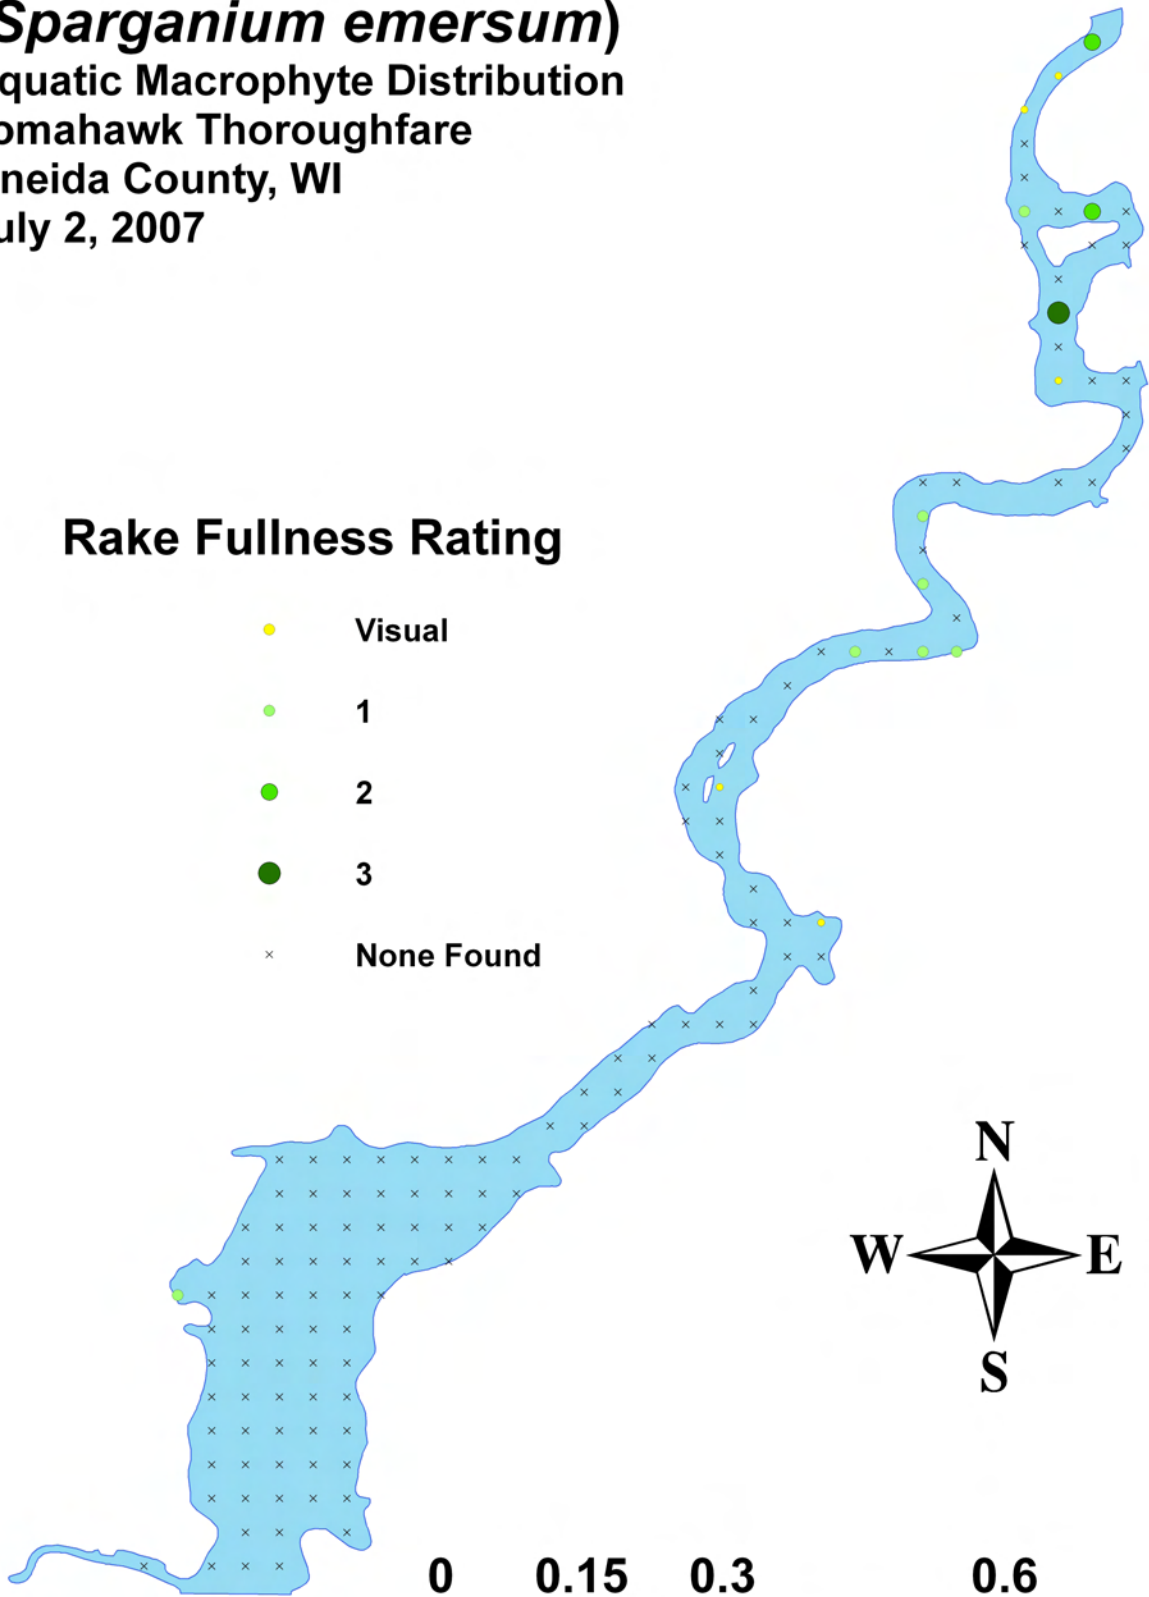

Narrow-leaf bur-reed
(*Sparganium emersum*)
Aquatic Macrophyte Distribution
Tomahawk Thoroughfare
Oneida County, WI
July 2, 2007

Rake Fullness Rating

- Visual
- 1
- 2
- 3
- × None Found

0 0.15 0.3 0.6
Miles