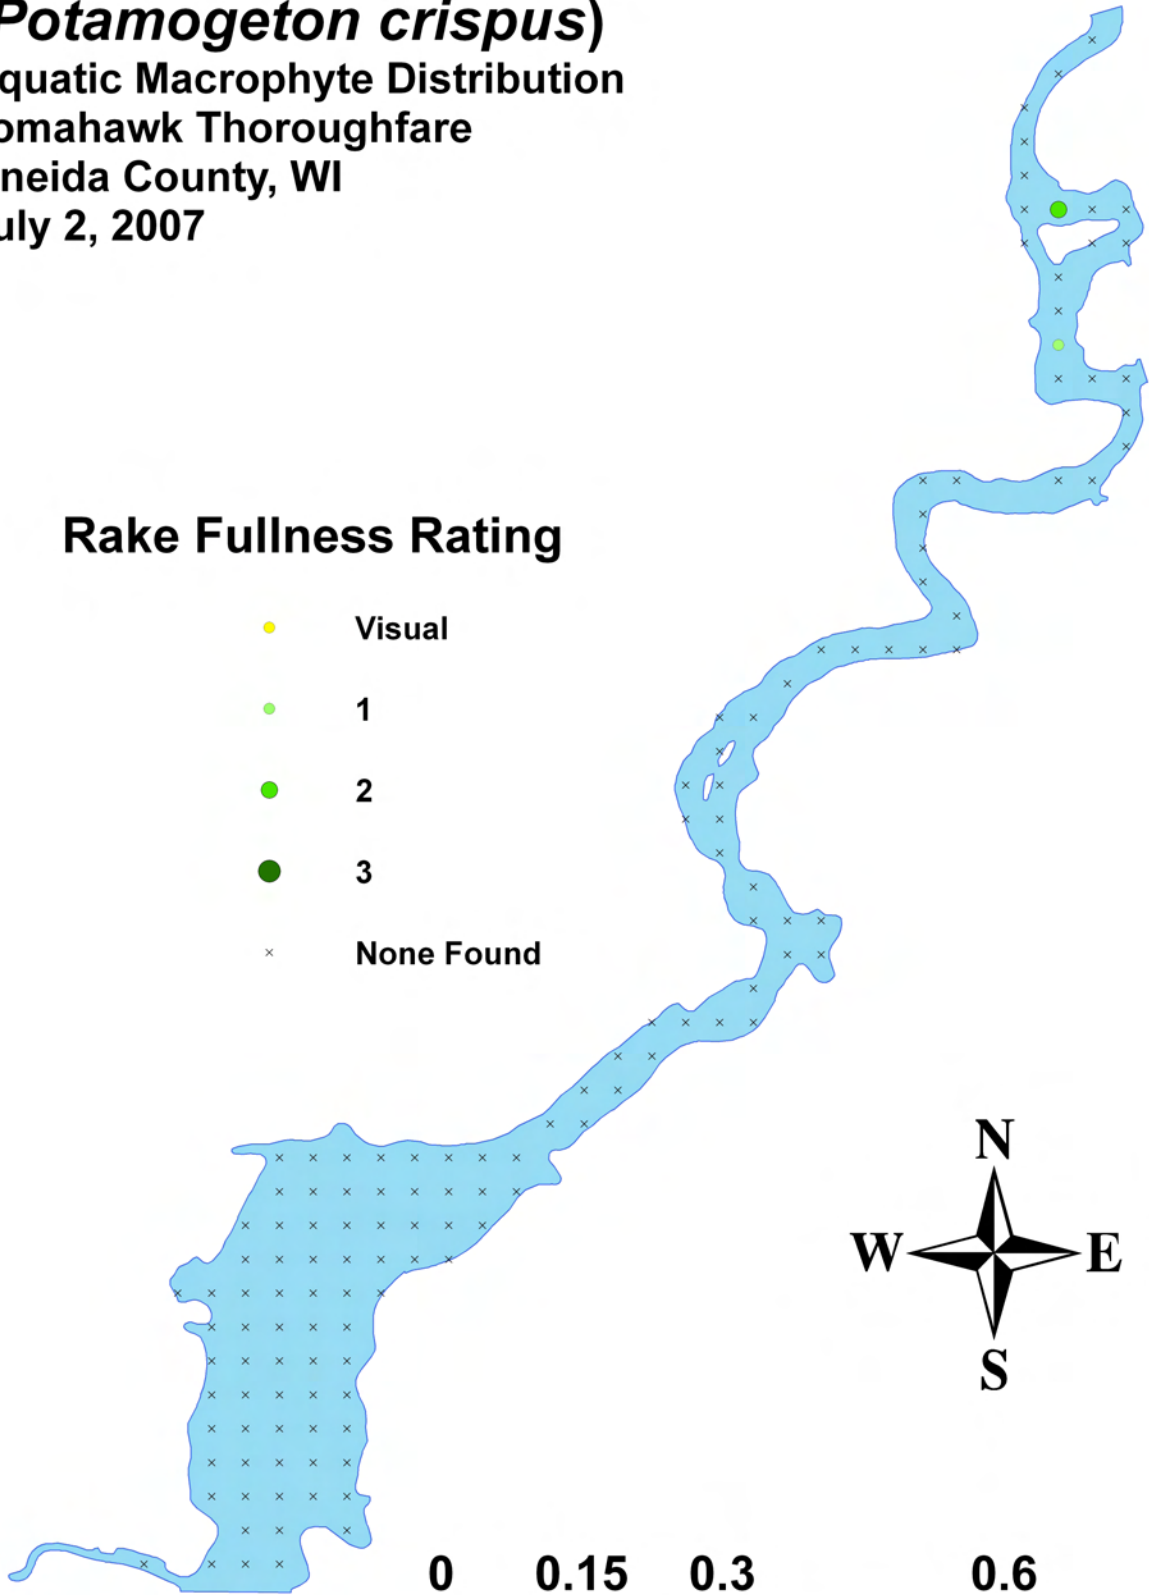

Curly-leaf pondweed
(*Potamogeton crispus*)
Aquatic Macrophyte Distribution
Tomahawk Thoroughfare
Oneida County, WI
July 2, 2007

Rake Fullness Rating

- Visual
- 1
- 2
- 3
- × None Found

0 0.15 0.3 0.6
Miles