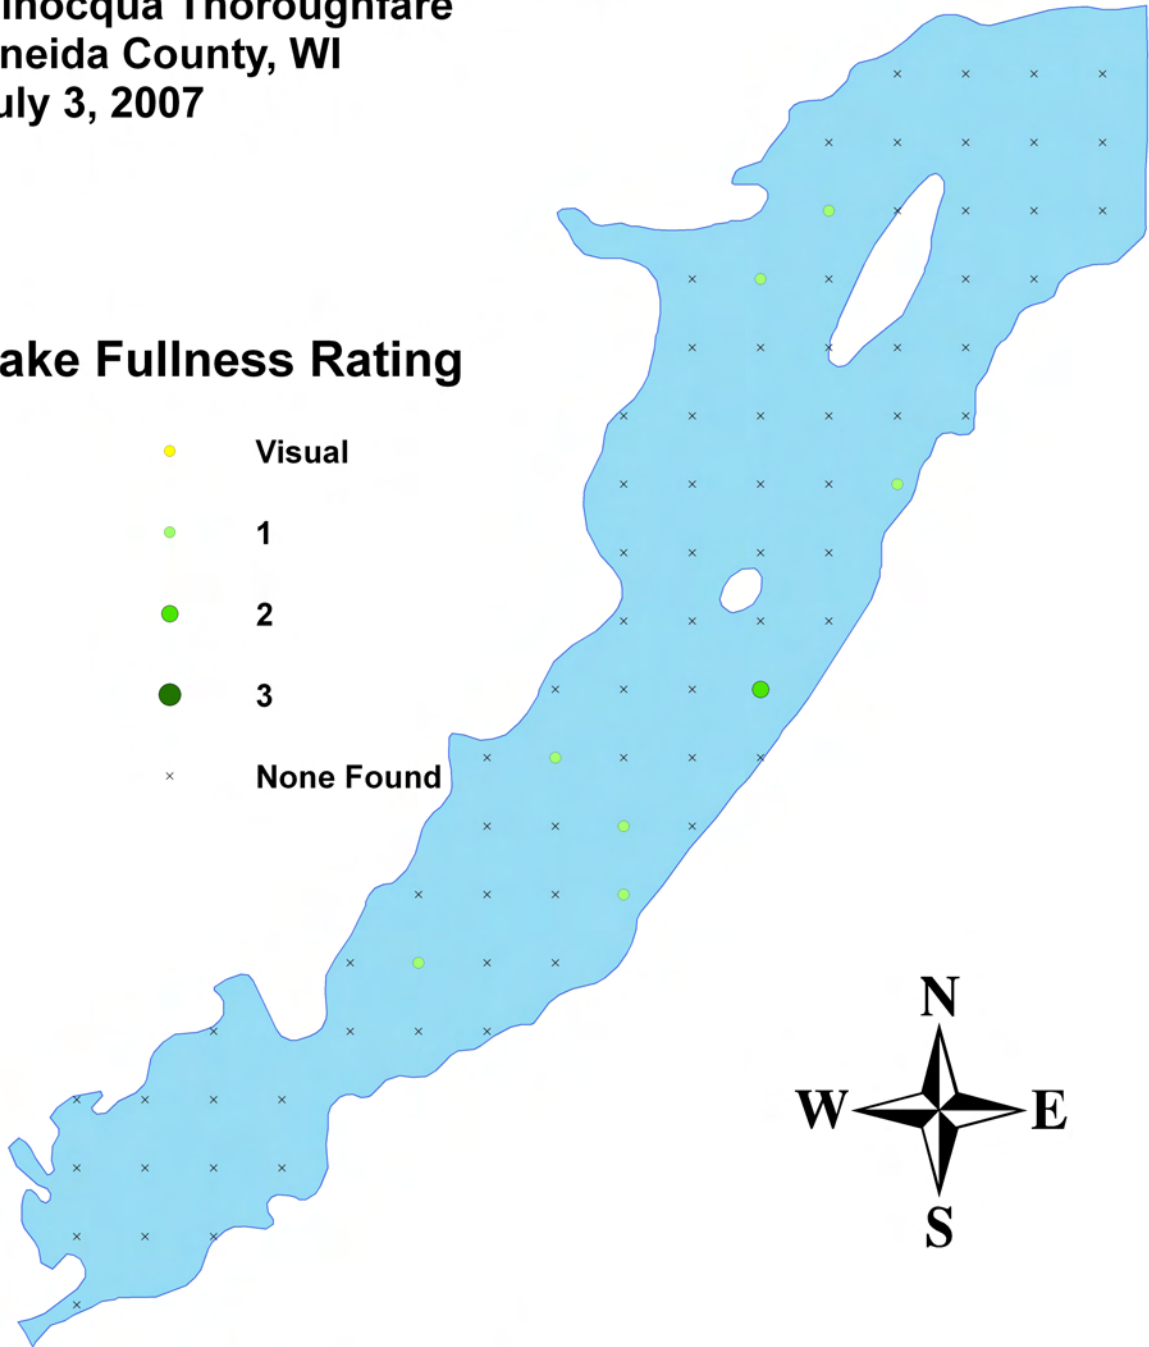

Bushy pondweed (*Najas flexilis*)

Aquatic Macrophyte Distribution
Minocqua Thoroughfare
Oneida County, WI
July 3, 2007

Rake Fullness Rating

- Visual
- 1
- 2
- 3
- × None Found