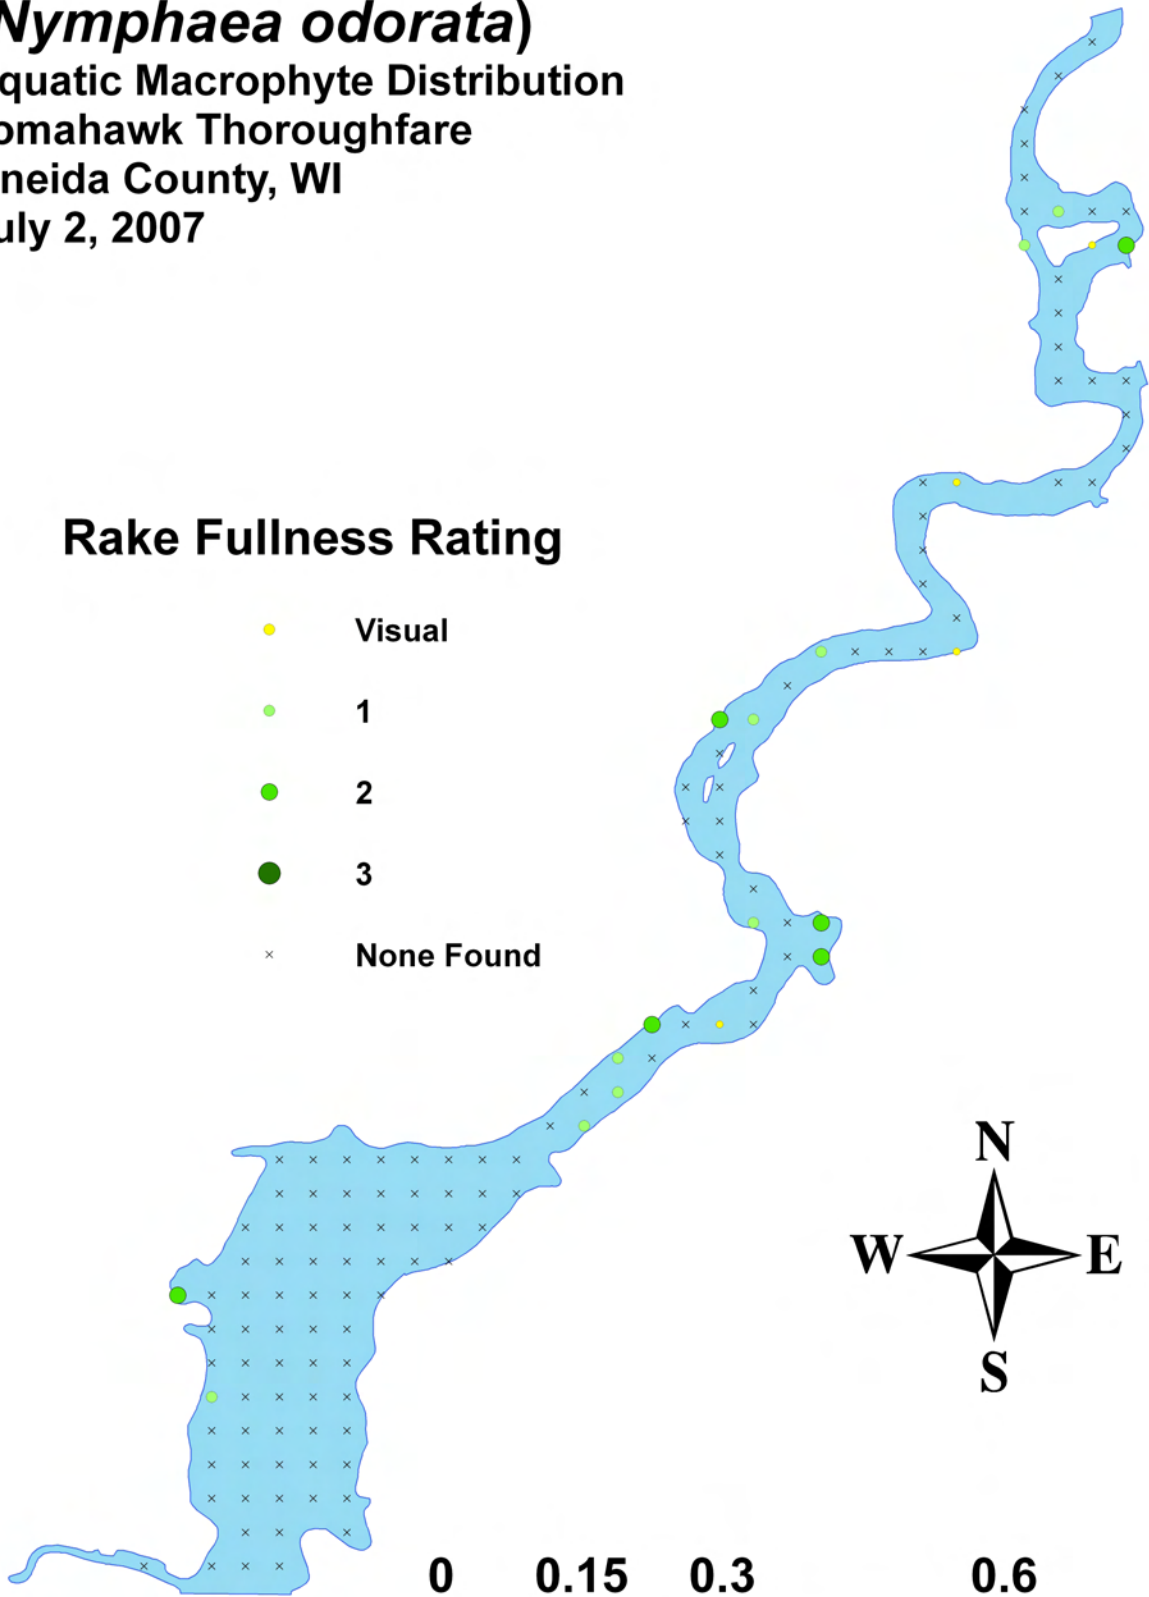

White water lily
(*Nymphaea odorata*)
Aquatic Macrophyte Distribution
Tomahawk Thoroughfare
Oneida County, WI
July 2, 2007

Rake Fullness Rating

- Visual
- 1
- 2
- 3
- × None Found