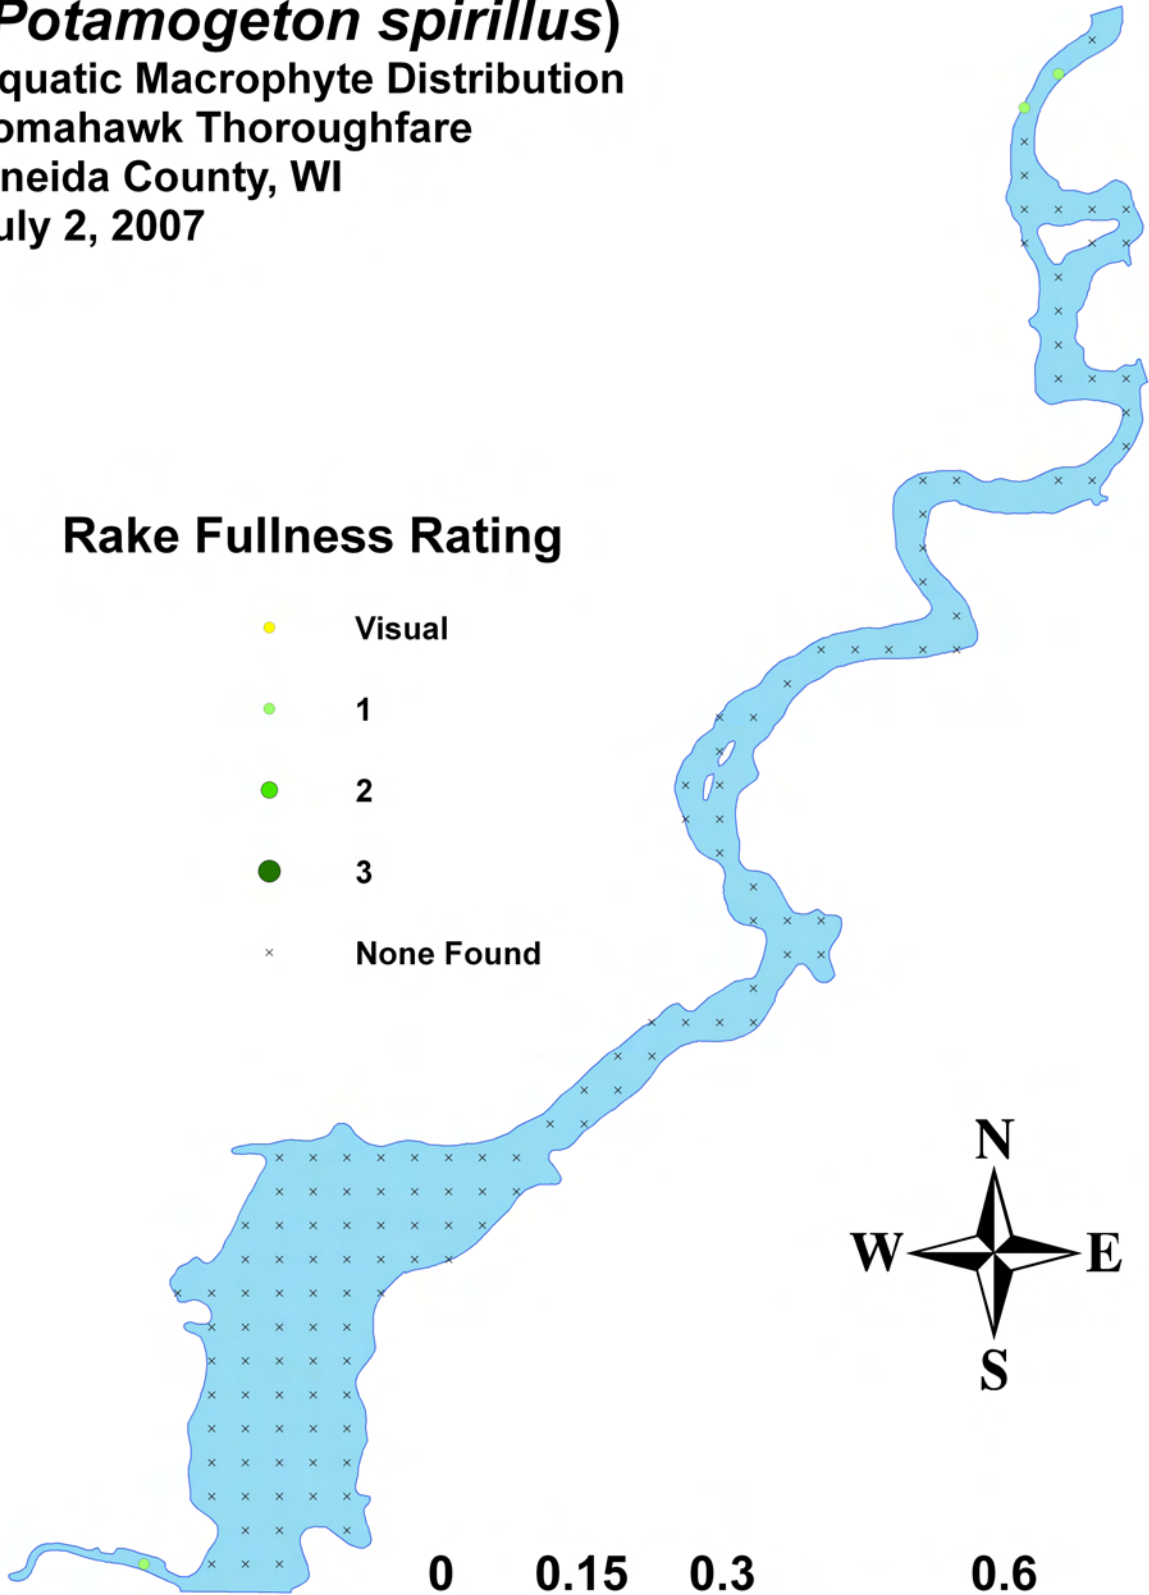

Spiral-fruited pondweed (*Potamogeton spirillus*)

Aquatic Macrophyte Distribution
Tomahawk Thoroughfare
Oneida County, WI
July 2, 2007

Rake Fullness Rating

- Visual
- 1
- 2
- 3
- × None Found

0 0.15 0.3 0.6
Miles