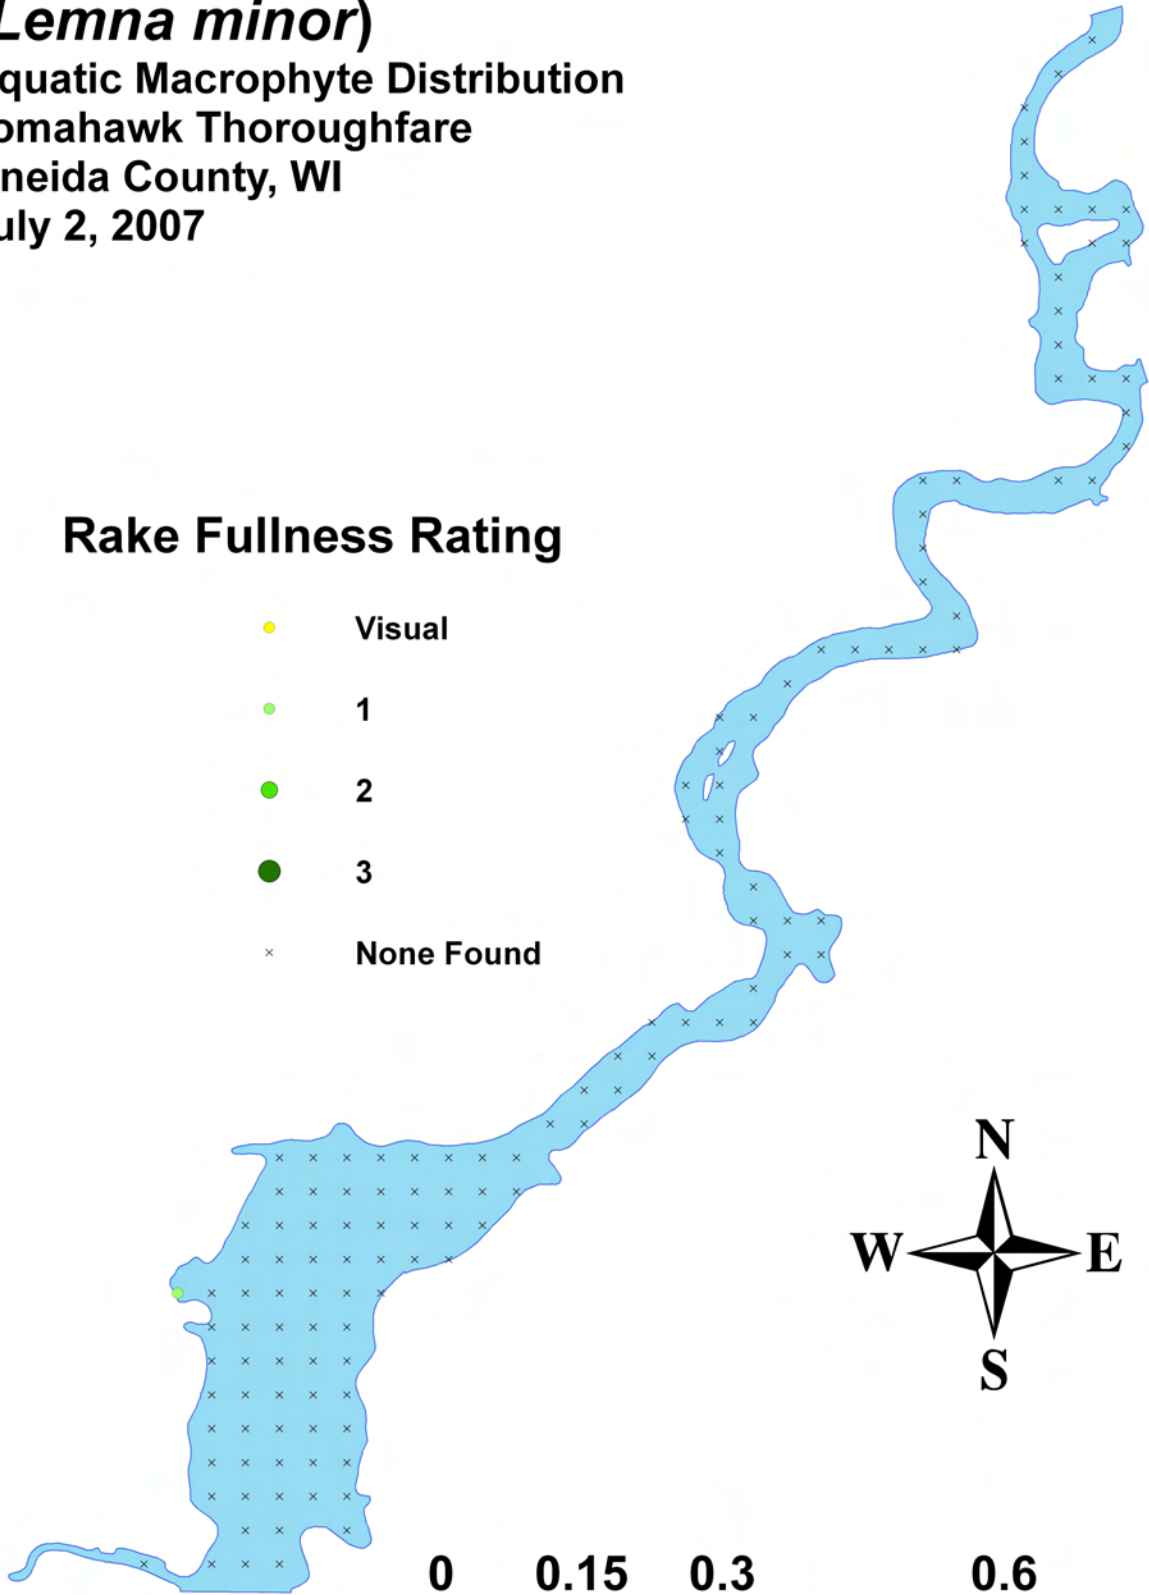

Small duckweed (*Lemna minor*)

Aquatic Macrophyte Distribution
Tomahawk Thoroughfare
Oneida County, WI
July 2, 2007

Rake Fullness Rating

- Visual
- 1
- 2
- 3
- × None Found

0 0.15 0.3 0.6
Miles