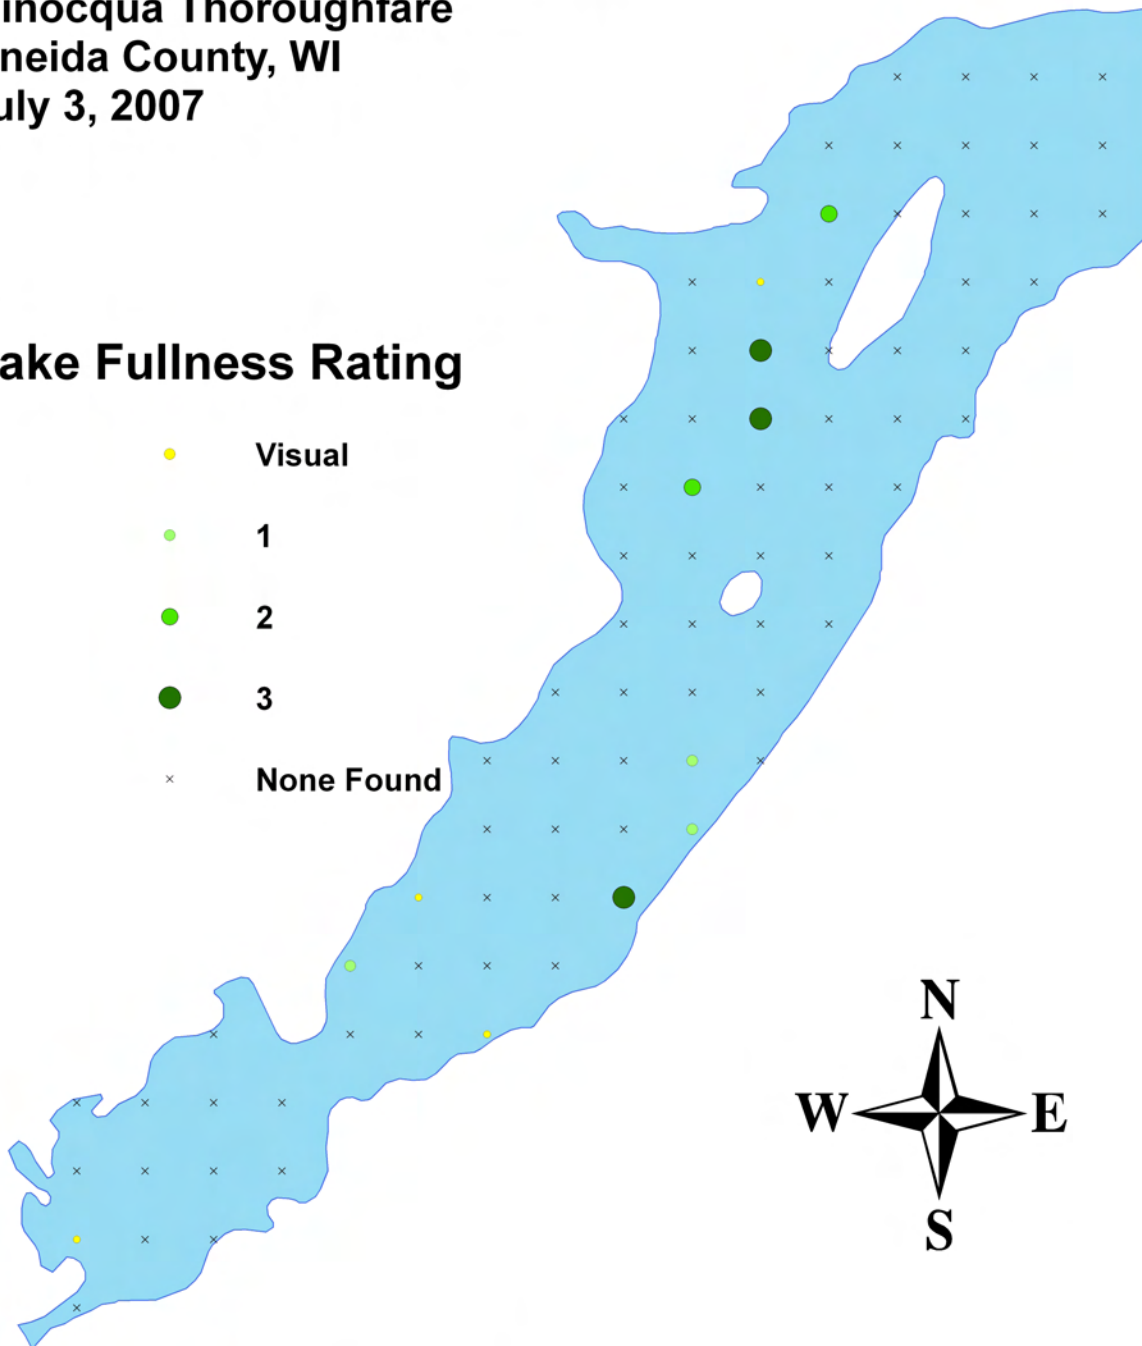

Pickerelweed
(*Pontederia cordata*)
Aquatic Macrophyte Distribution
Minocqua Thoroughfare
Oneida County, WI
July 3, 2007

Rake Fullness Rating

- Visual
- 1
- 2
- 3
- × None Found

0 0.1 0.2 0.4 Miles