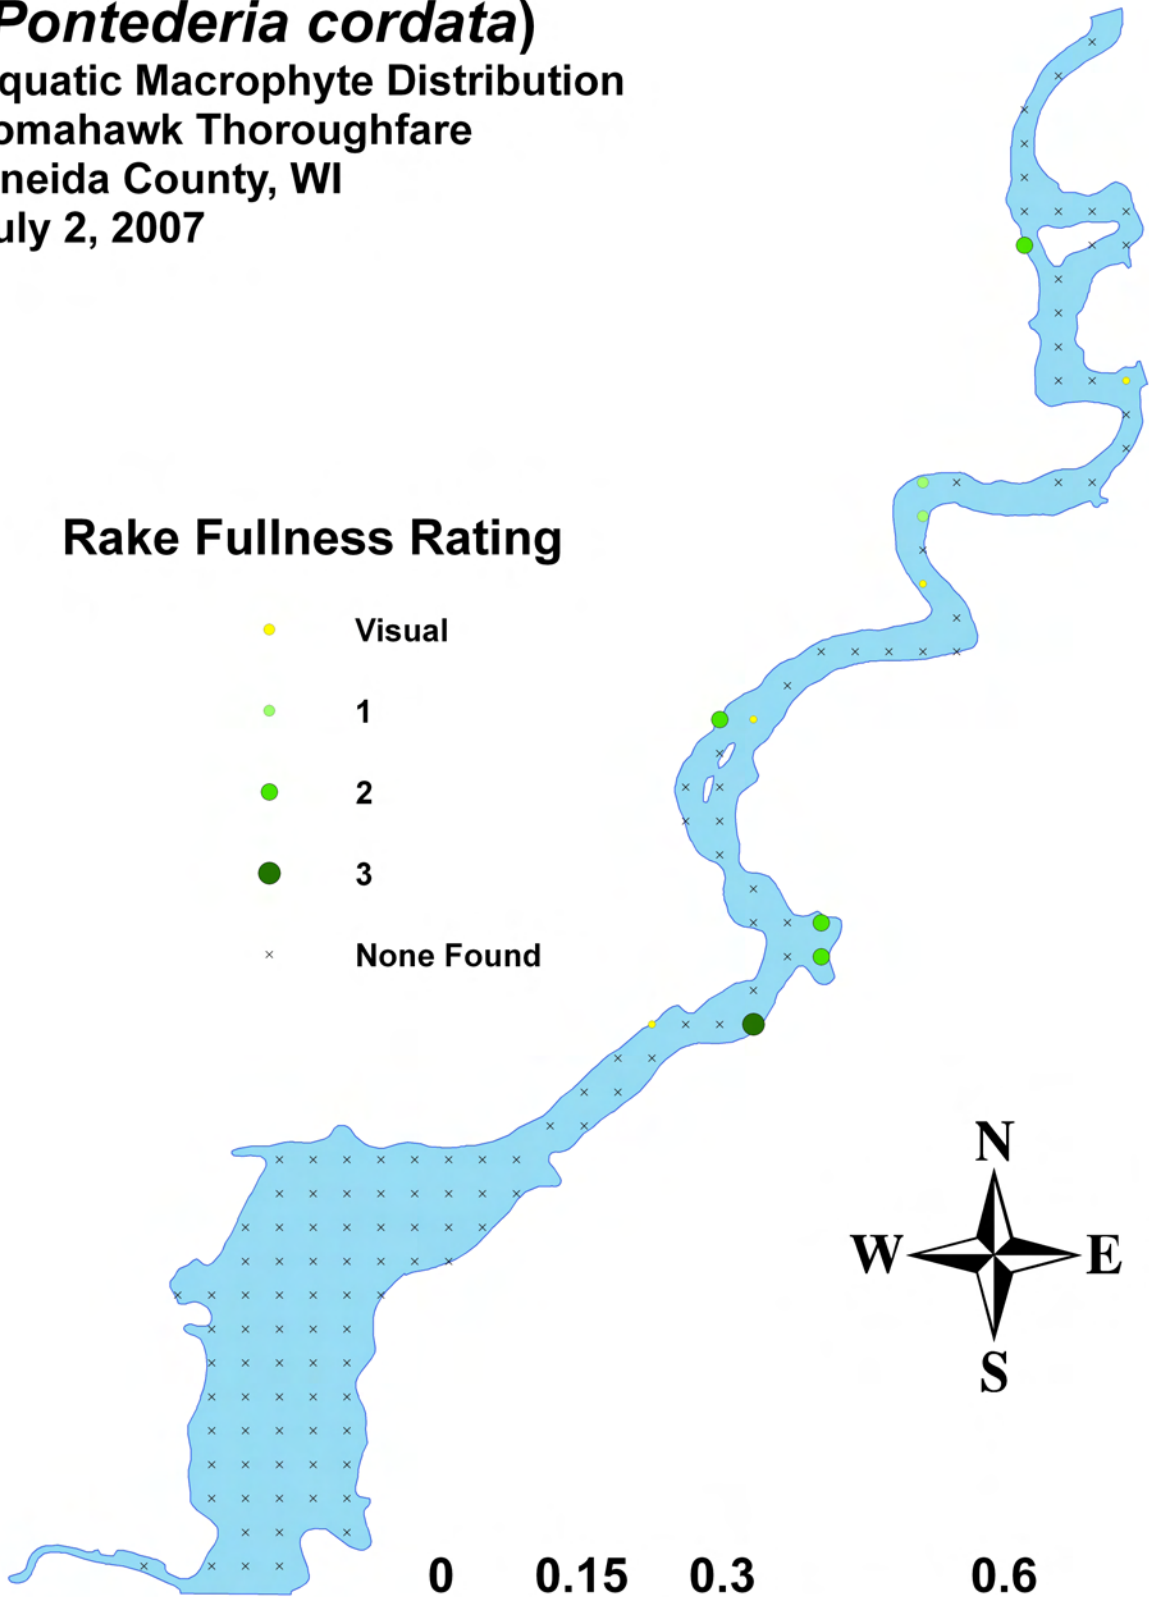

Pickerelweed
(*Pontederia cordata*)
Aquatic Macrophyte Distribution
Tomahawk Thoroughfare
Oneida County, WI
July 2, 2007

Rake Fullness Rating

- Visual
- 1
- 2
- 3
- × None Found

0 0.15 0.3 0.6
Miles