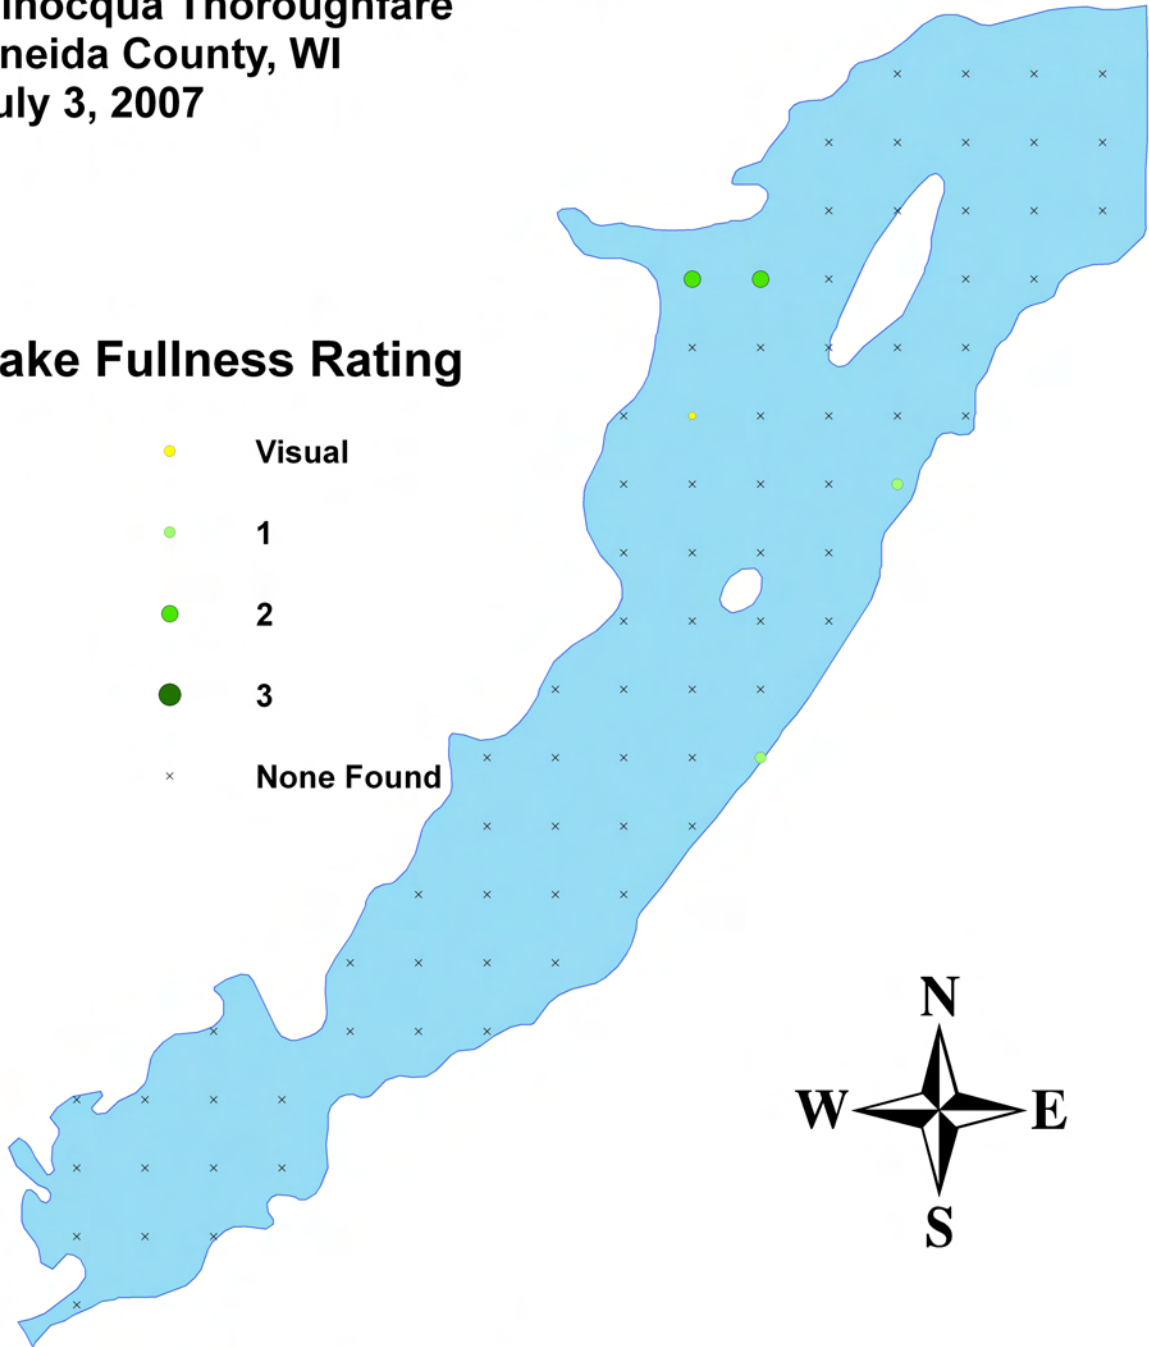

Arum-leaved arrowhead (*Sagittaria cuneata*)

Aquatic Macrophyte Distribution

Minocqua Thoroughfare

Oneida County, WI

July 3, 2007

Rake Fullness Rating

- Visual
- 1
- 2
- 3
- × None Found

0 0.1 0.2 0.4 Miles