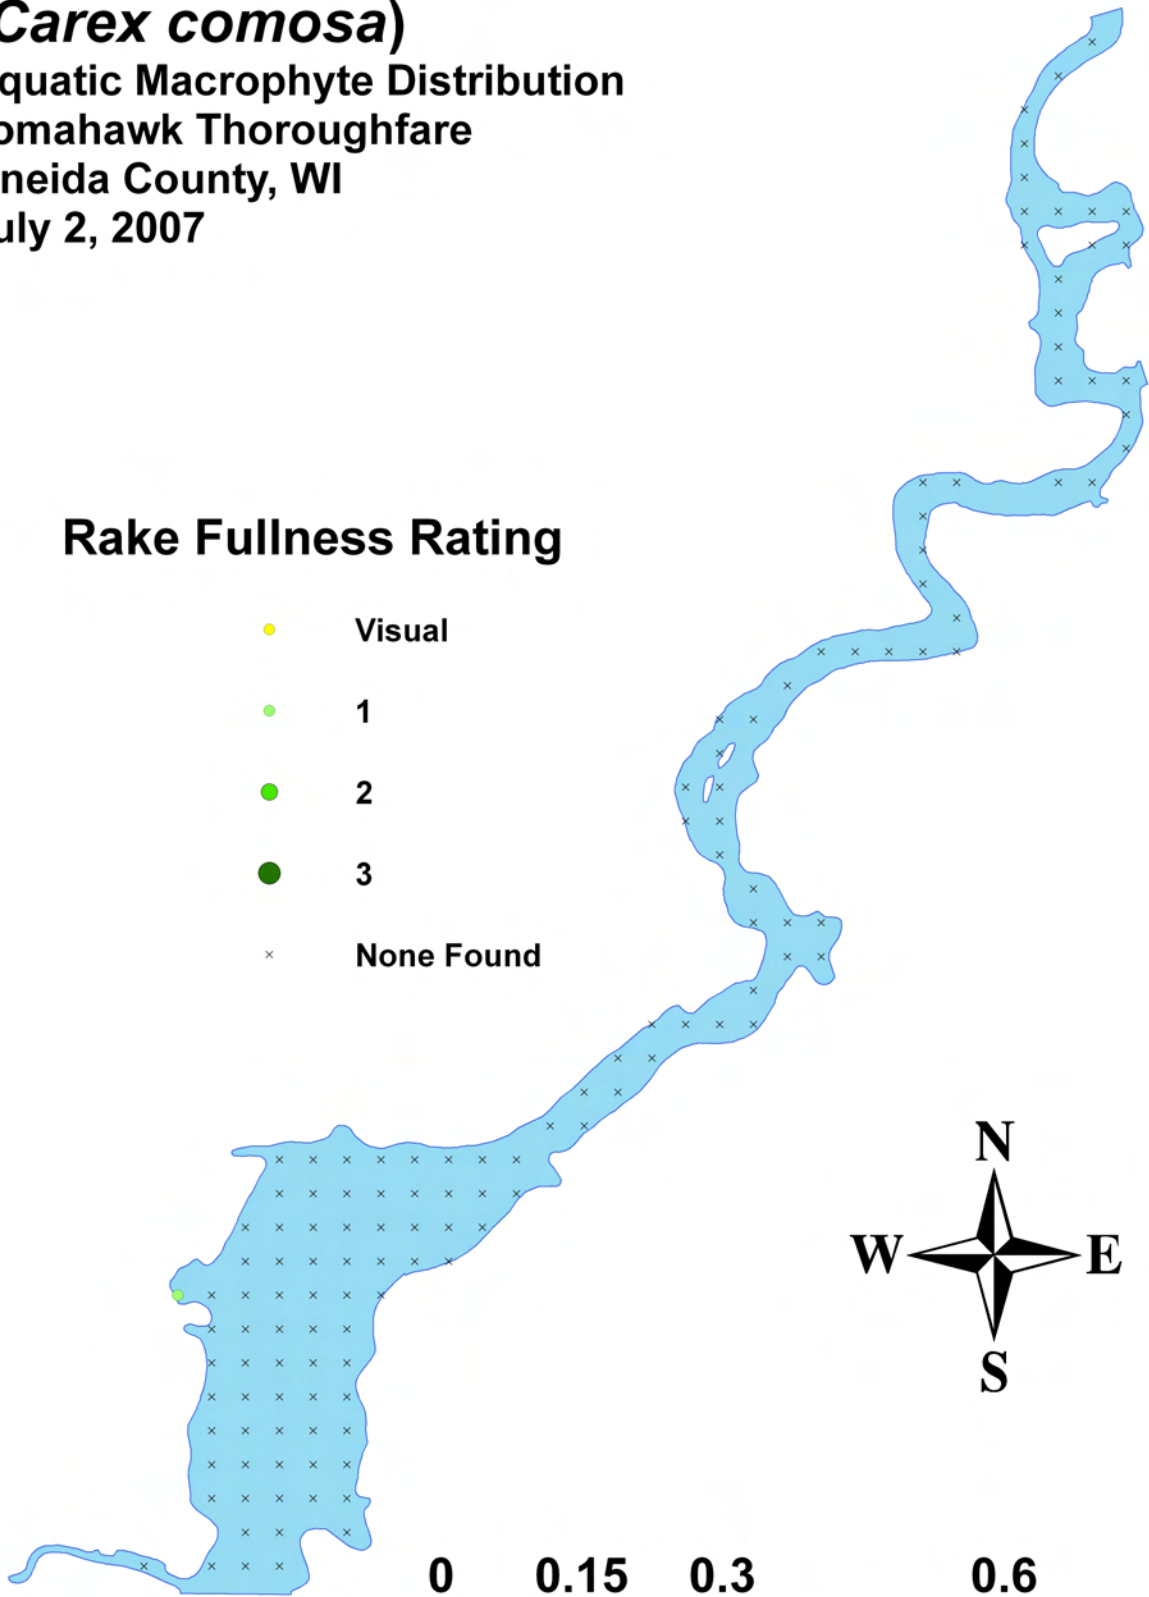

**Bottle brush sedge
(*Carex comosa*)**
Aquatic Macrophyte Distribution
Tomahawk Thoroughfare
Oneida County, WI
July 2, 2007

Rake Fullness Rating

- Visual
- 1
- 2
- 3
- × None Found

0 0.15 0.3 0.6
Miles