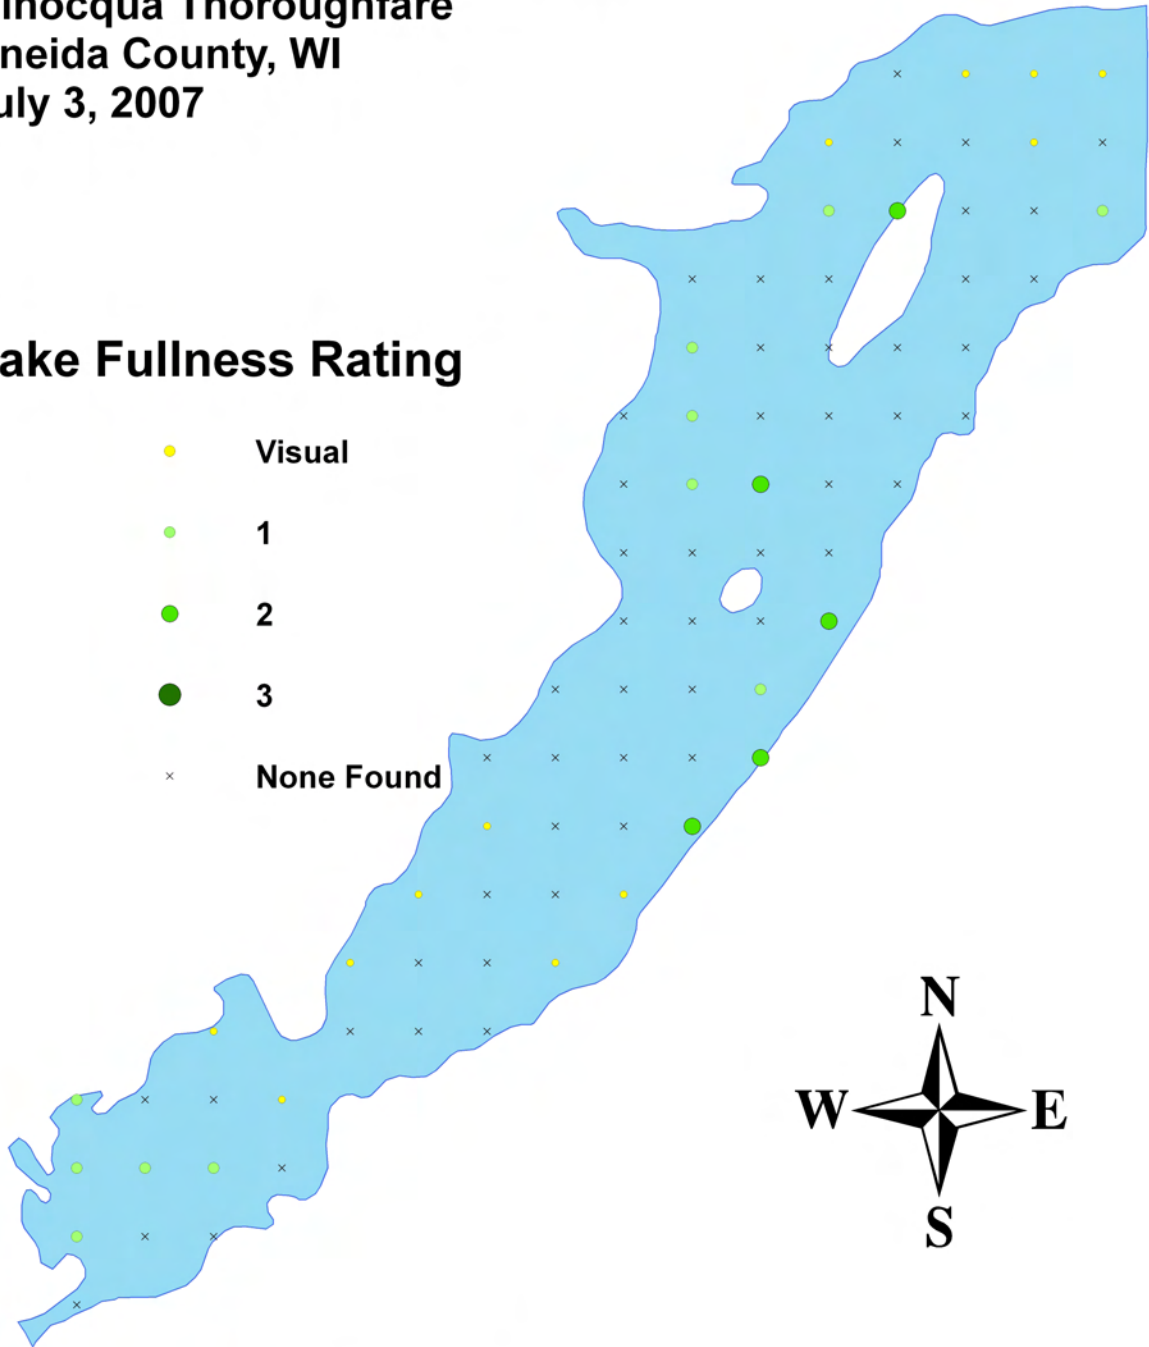

## Rake Fullness Rating

- Visual
- 1
- 2
- 3
- × None Found

**White water lily  
(*Nymphaea odorata*)  
Aquatic Macrophyte Distribution  
Minocqua Thoroughfare  
Oneida County, WI  
July 3, 2007**

**Rake Fullness Rating**

- Visual
- 1
- 2
- 3
- × None Found

**Pickerelweed**  
**(*Pontederia cordata*)**  
**Aquatic Macrophyte Distribution**  
**Minocqua Thoroughfare**  
**Oneida County, WI**  
**July 3, 2007**

**Rake Fullness Rating**