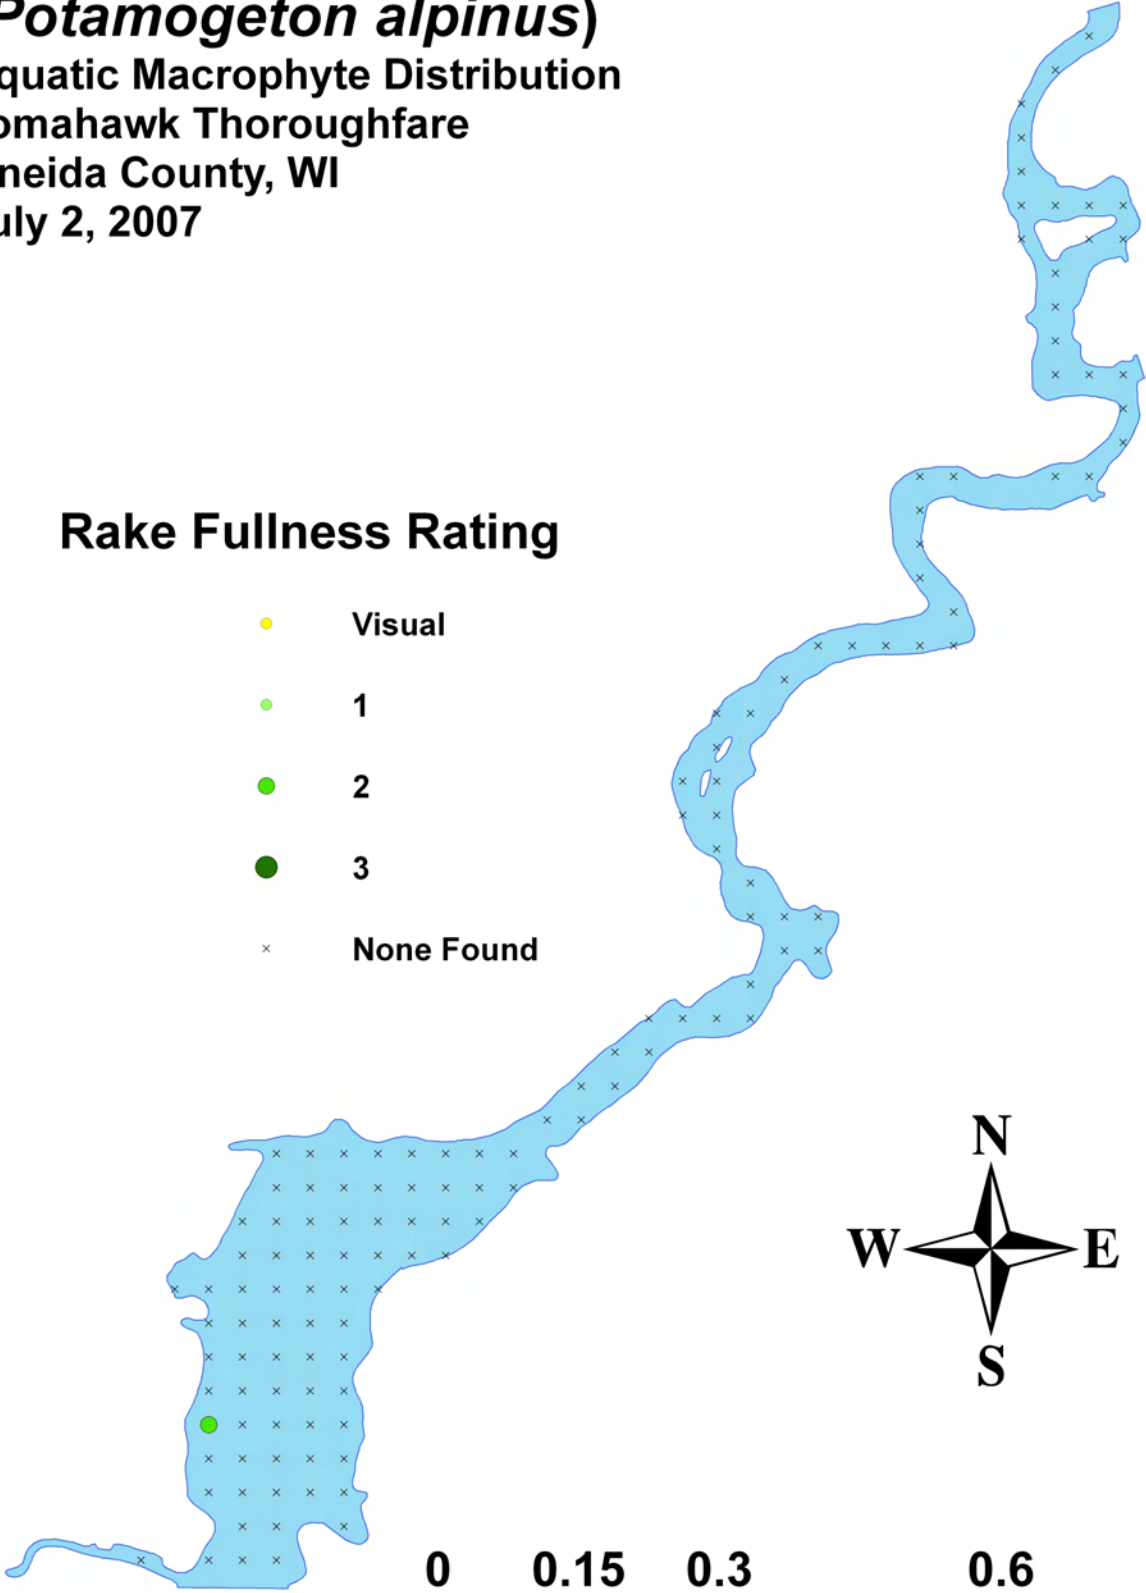

Alpine pondweed
(*Potamogeton alpinus*)
Aquatic Macrophyte Distribution
Tomahawk Thoroughfare
Oneida County, WI
July 2, 2007

Rake Fullness Rating

- Visual
- 1
- 2
- 3
- × None Found