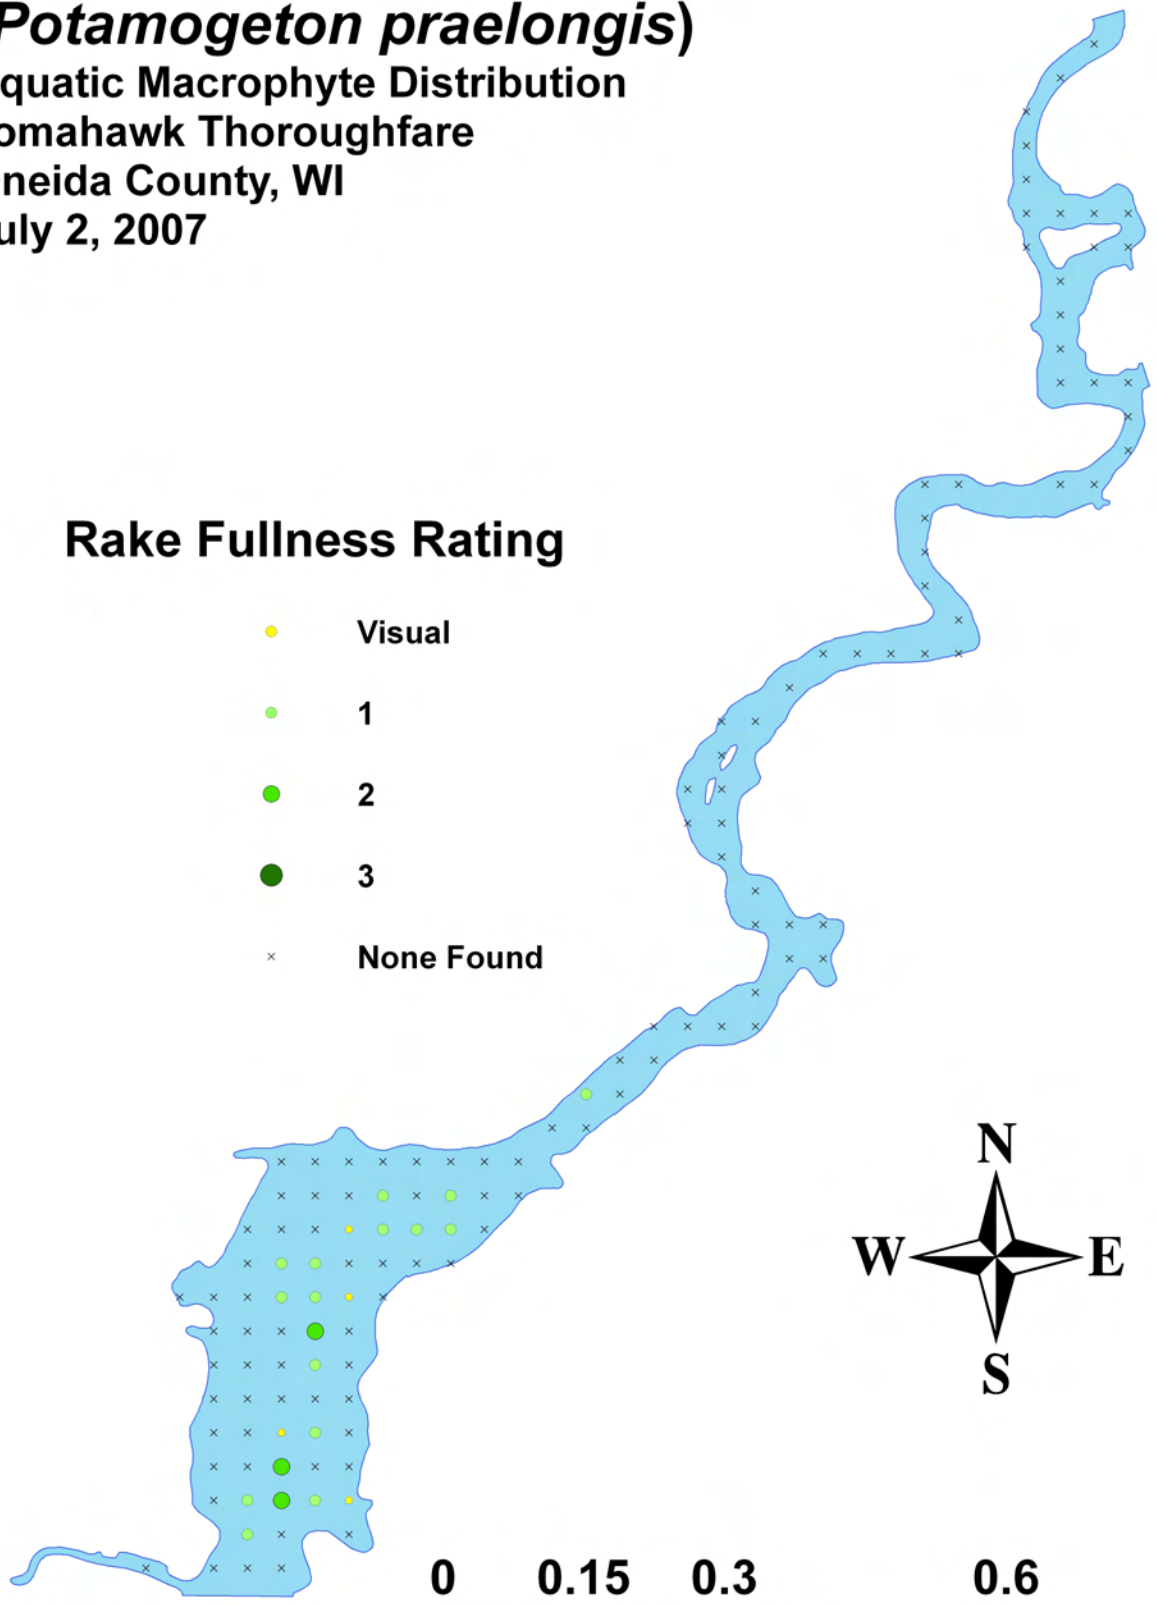

White-stem pondweed
(*Potamogeton praelongis*)
Aquatic Macrophyte Distribution
Tomahawk Thoroughfare
Oneida County, WI
July 2, 2007

Rake Fullness Rating

- Visual
- 1
- 2
- 3
- × None Found