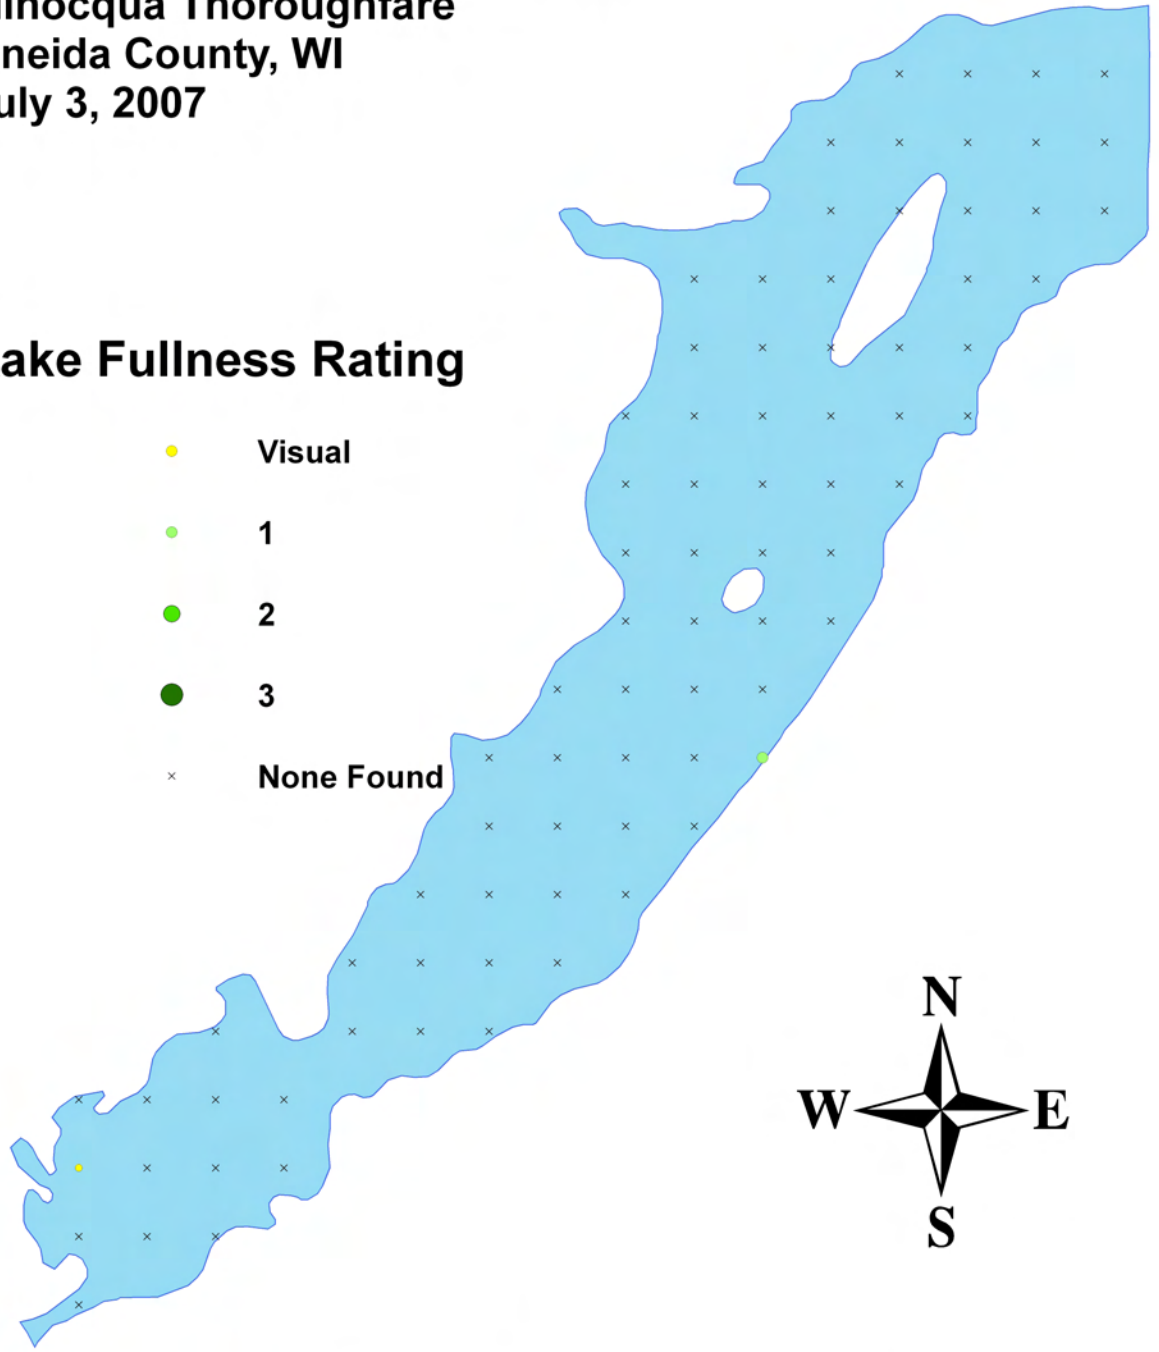

**Floating-leaf pondweed
(*Potamogeton natans*)
Aquatic Macrophyte Distribution
Minocqua Thoroughfare
Oneida County, WI
July 3, 2007**

Rake Fullness Rating

- Visual
- 1
- 2
- 3
- × None Found