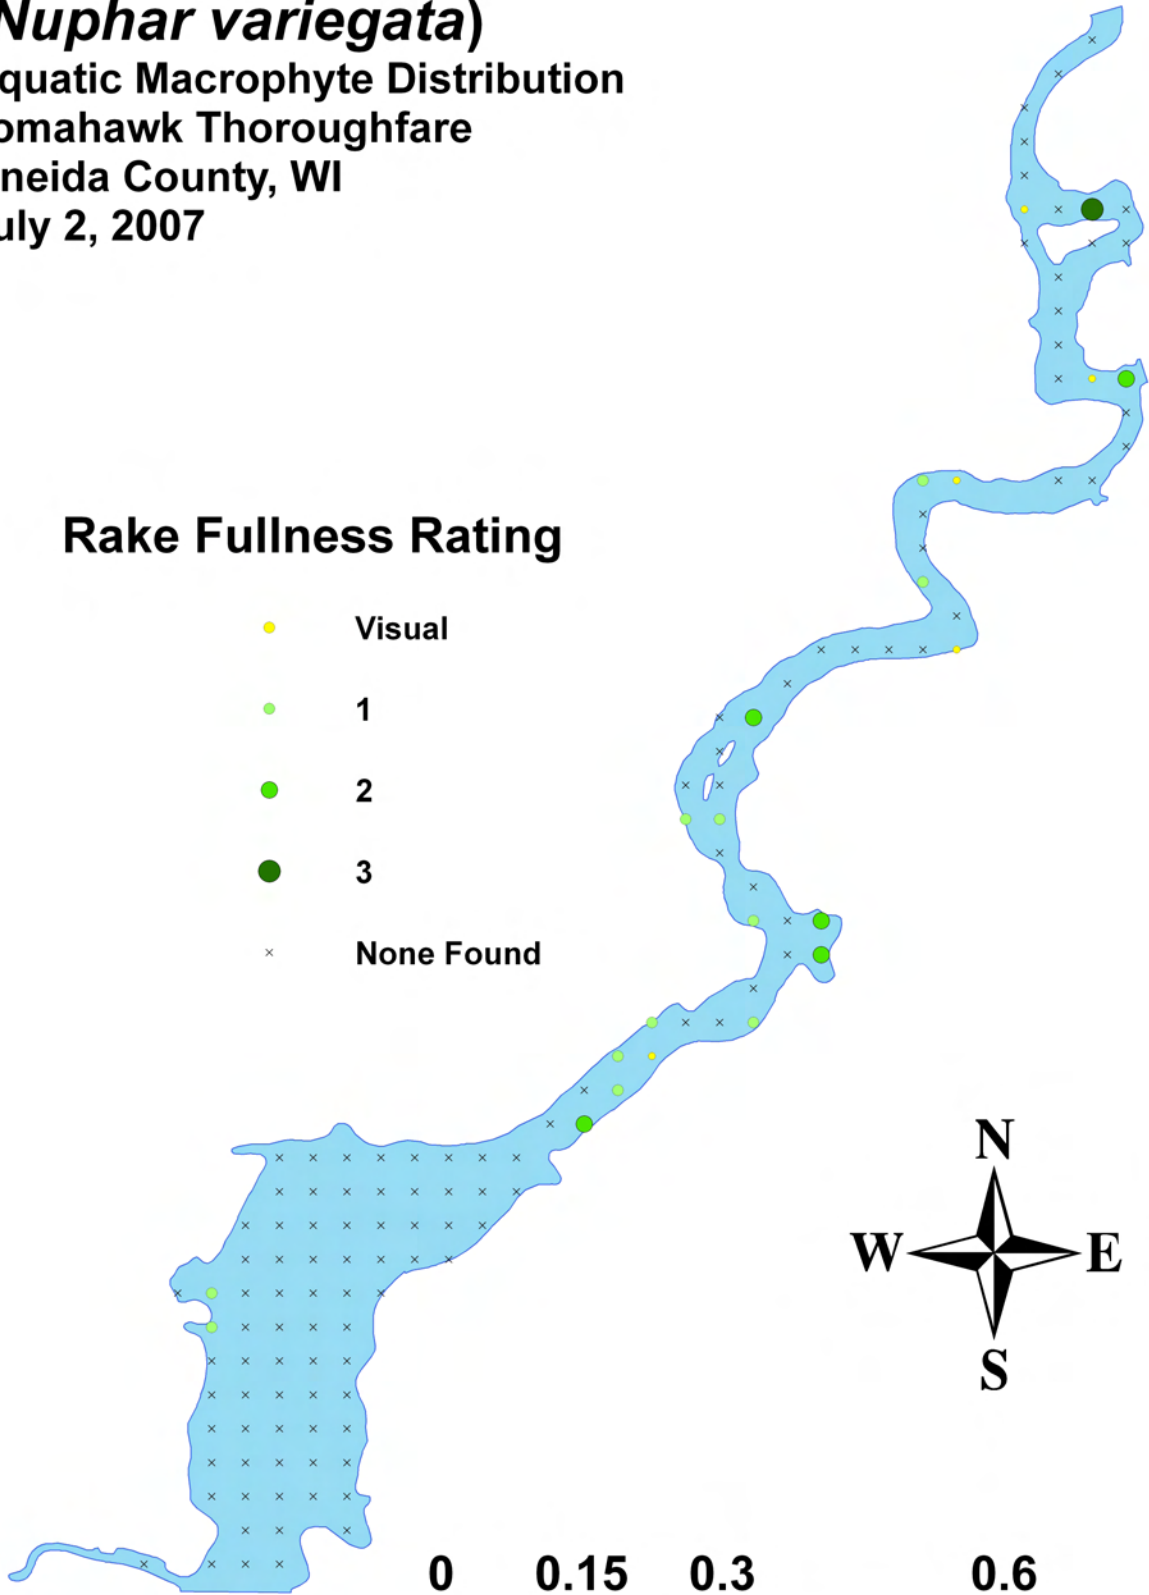

Spatterdock
(Nuphar variegata)
Aquatic Macrophyte Distribution
Tomahawk Thoroughfare
Oneida County, WI
July 2, 2007

Rake Fullness Rating

- Visual
- 1
- 2
- 3
- × None Found

0 0.15 0.3 0.6
Miles