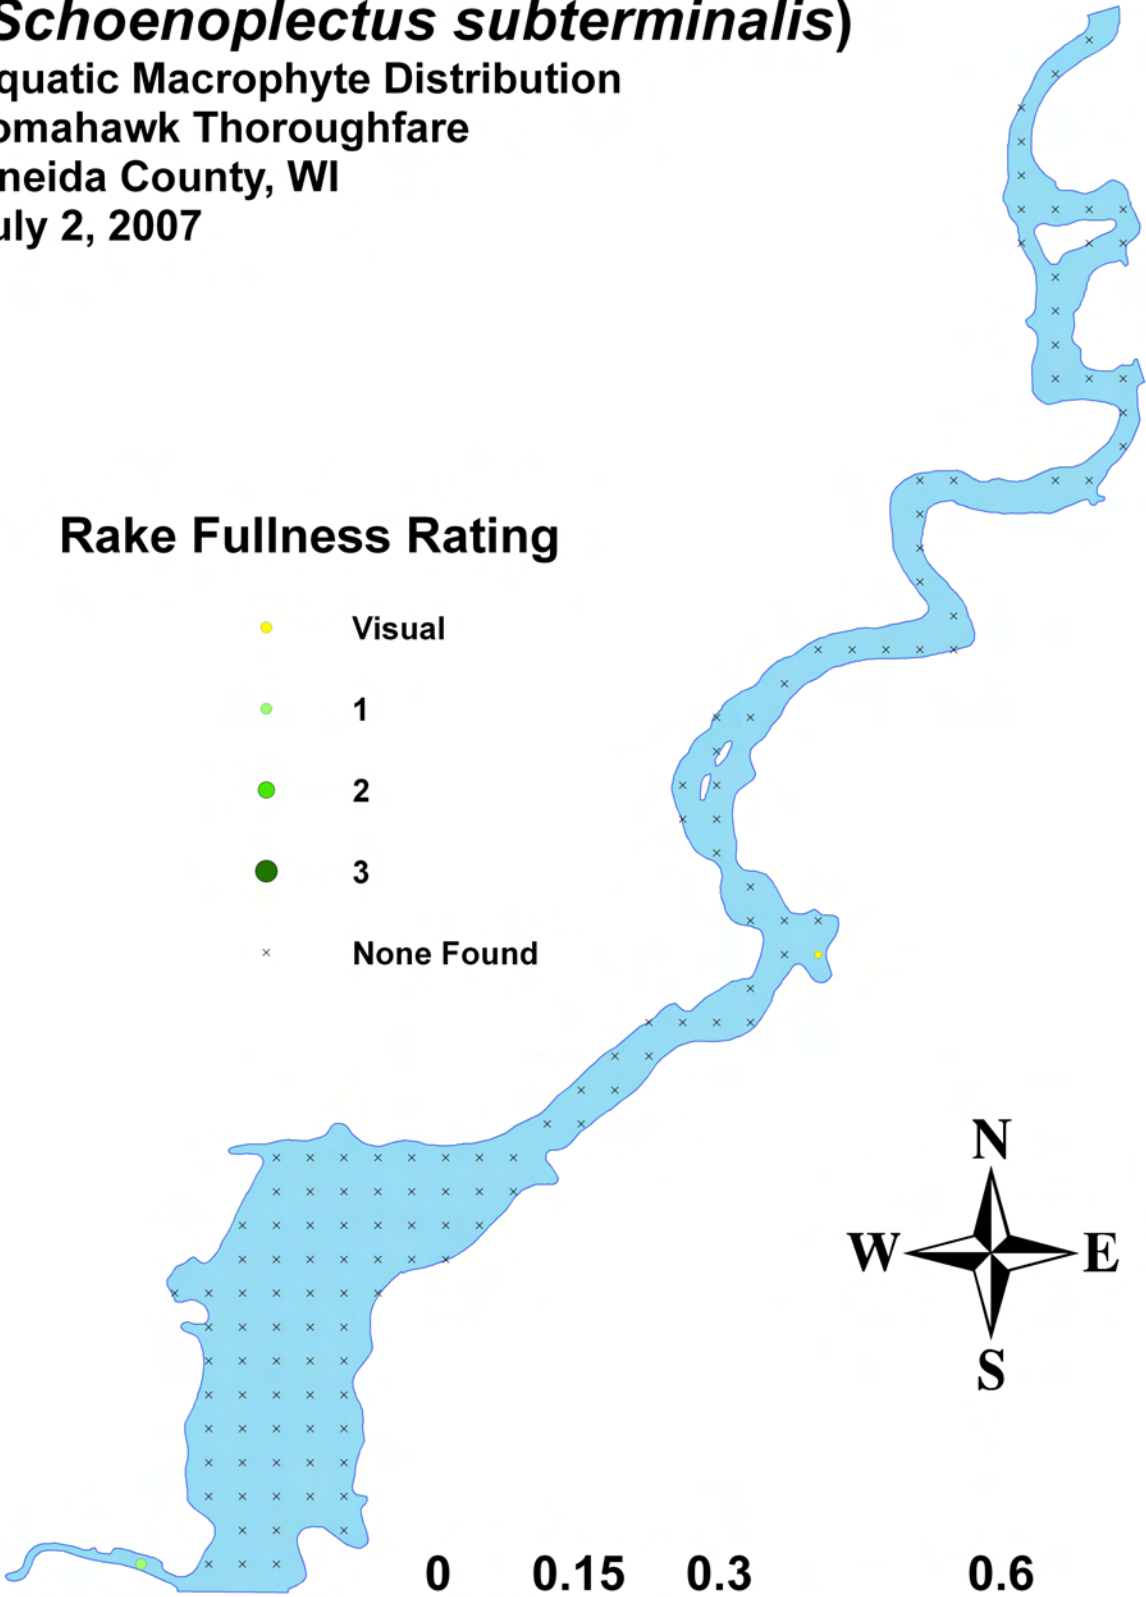

Water bulrush (*Schoenoplectus subterminalis*)

Aquatic Macrophyte Distribution
Tomahawk Thoroughfare
Oneida County, WI
July 2, 2007

Rake Fullness Rating

- Visual
- 1
- 2
- 3
- × None Found

0 0.15 0.3 0.6
Miles