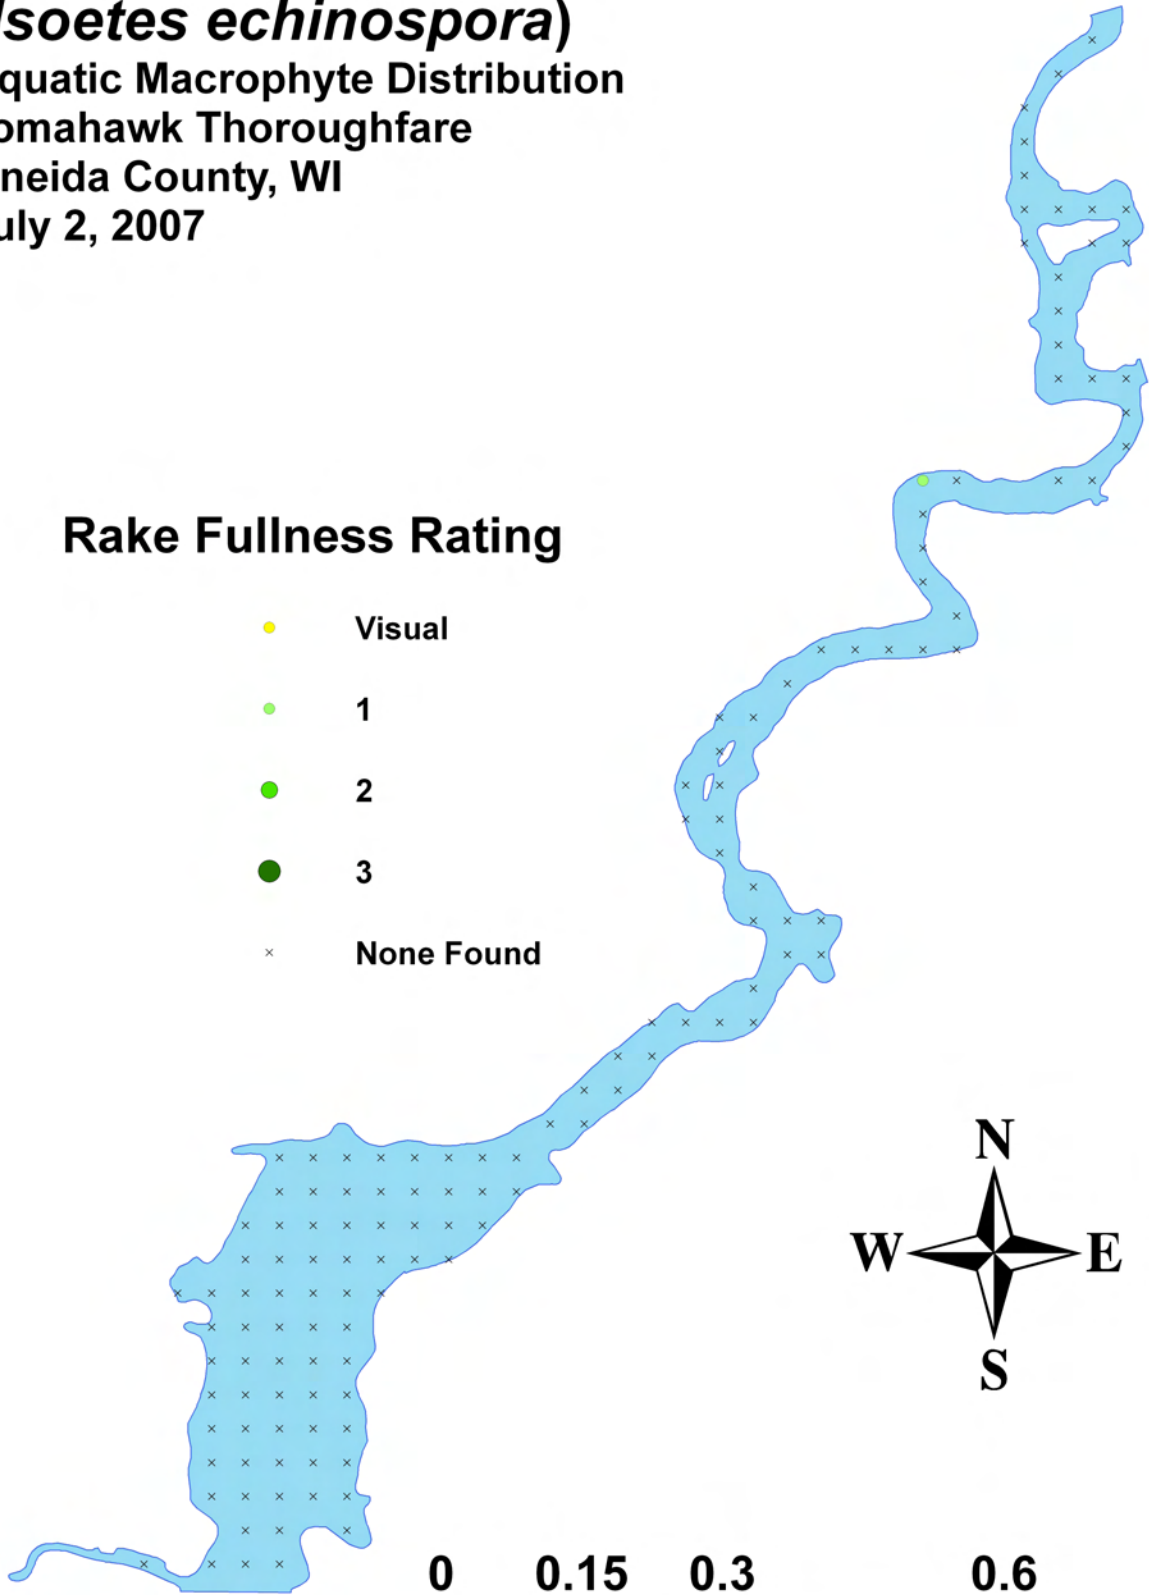

**Spiny-spored quillwort
(*Isoetes echinospora*)
Aquatic Macrophyte Distribution
Tomahawk Thoroughfare
Oneida County, WI
July 2, 2007**

Rake Fullness Rating

- Visual
- 1
- 2
- 3
- × None Found

0 0.15 0.3 0.6
Miles