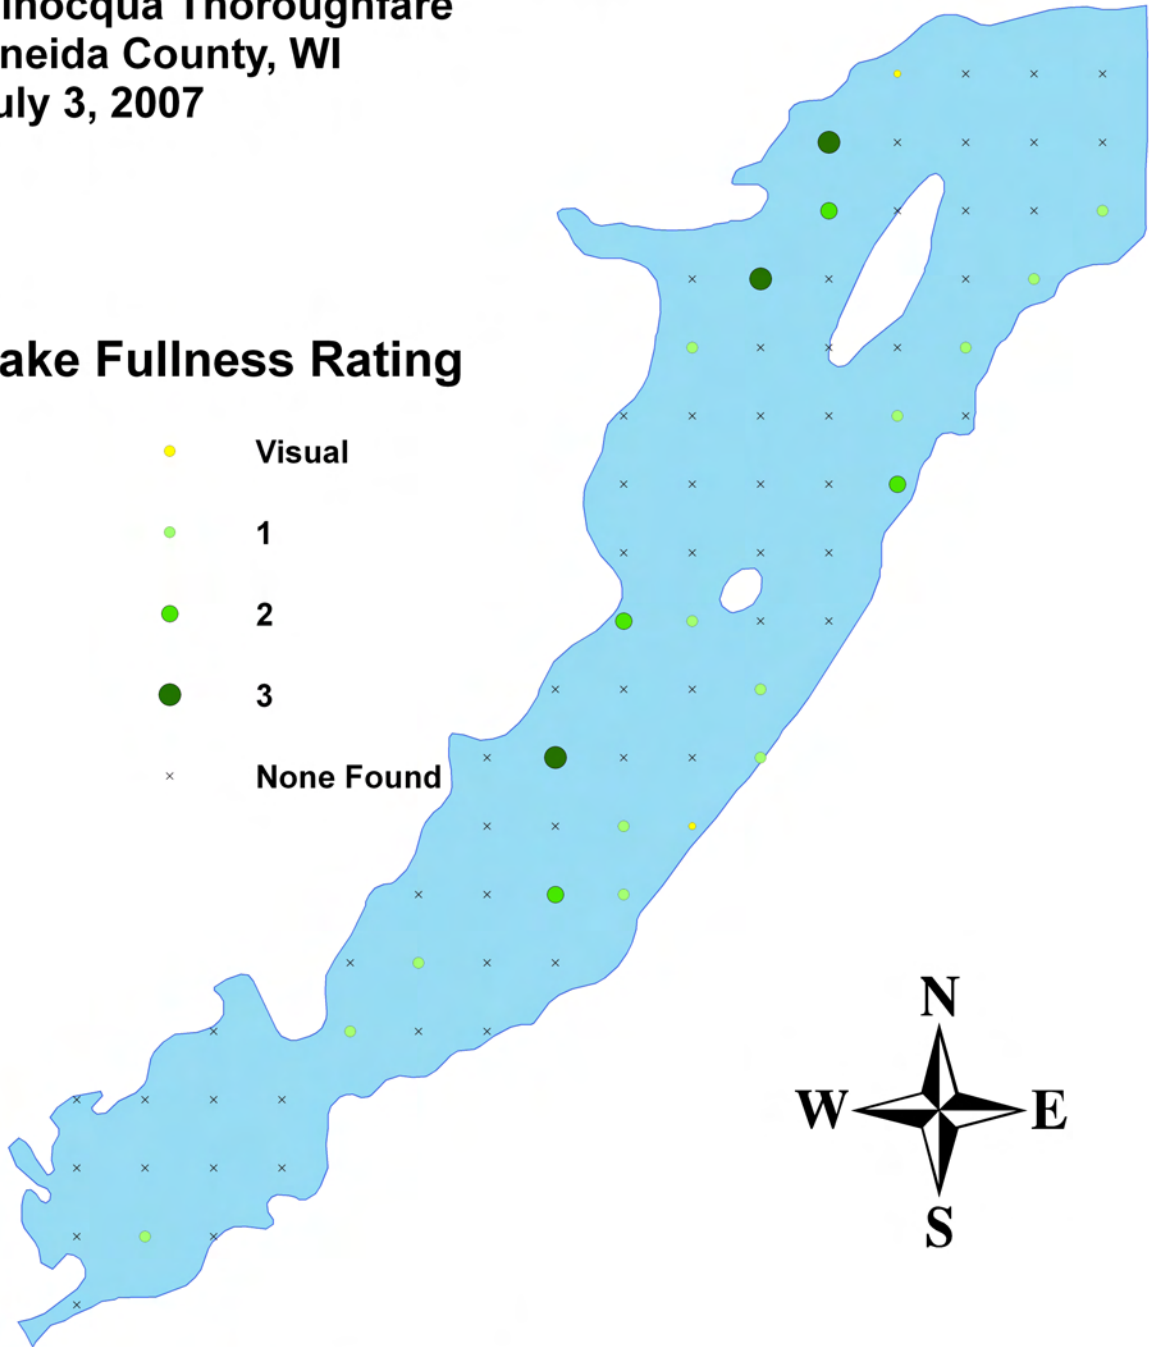

Blunt-leaf pondweed (*Potamogeton obtusifolius*)

Aquatic Macrophyte Distribution

Minocqua Thoroughfare

Oneida County, WI

July 3, 2007

Rake Fullness Rating

- Visual
- 1
- 2
- 3
- × None Found