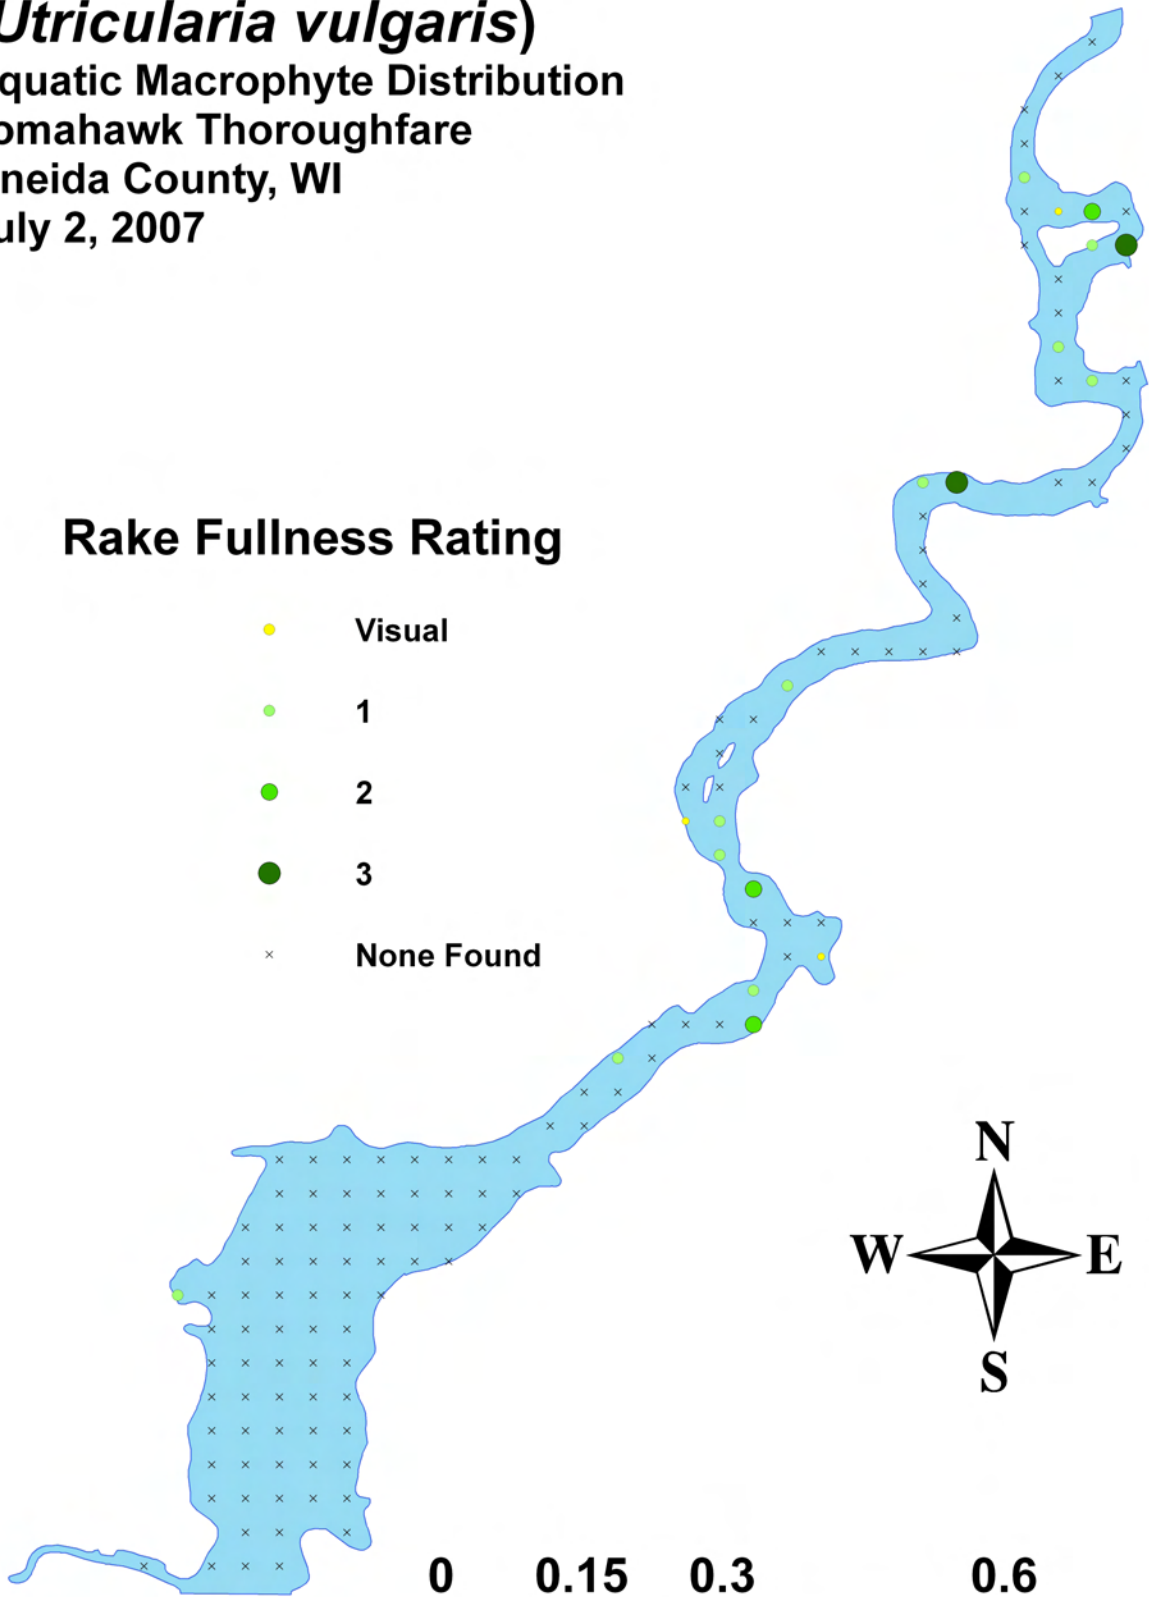

Common bladderwort
Utricularia vulgaris
Aquatic Macrophyte Distribution
Tomahawk Thoroughfare
Oneida County, WI
July 2, 2007

Rake Fullness Rating

- Visual
- 1
- 2
- 3
- × None Found

0 0.15 0.3 0.6
Miles