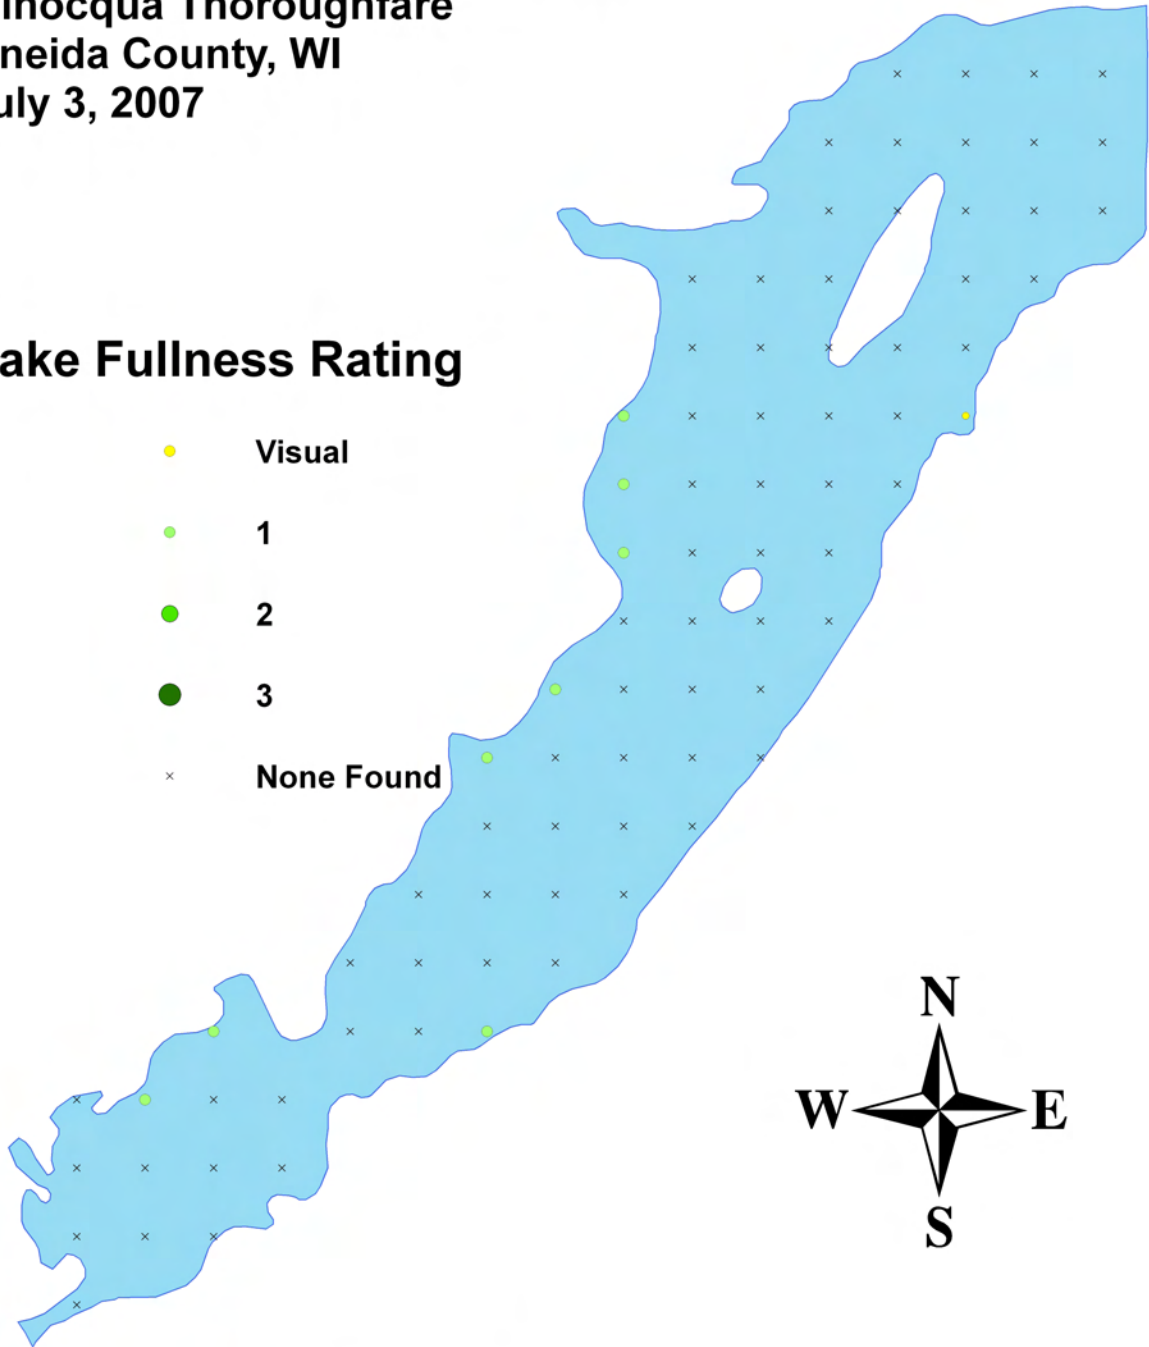

# Forked duckweed (*Lemna trisulca*)

Aquatic Macrophyte Distribution  
Minocqua Thoroughfare  
Oneida County, WI  
July 3, 2007

## Rake Fullness Rating

- Visual
- 1
- 2
- 3
- × None Found

**Purple loosestrife**  
**(*Lythrum salicaria*)**  
**Aquatic Macrophyte Distribution**  
**Minocqua Thoroughfare**  
**Oneida County, WI**  
**July 3, 2007**

**Rake Fullness Rating**

- Visual
- 1
- 2
- 3
- × None Found

**Water marigold**  
**(*Megalodonta beckii*)**  
**Aquatic Macrophyte Distribution**  
**Minocqua Thoroughfare**  
**Oneida County, WI**  
**July 3, 2007**