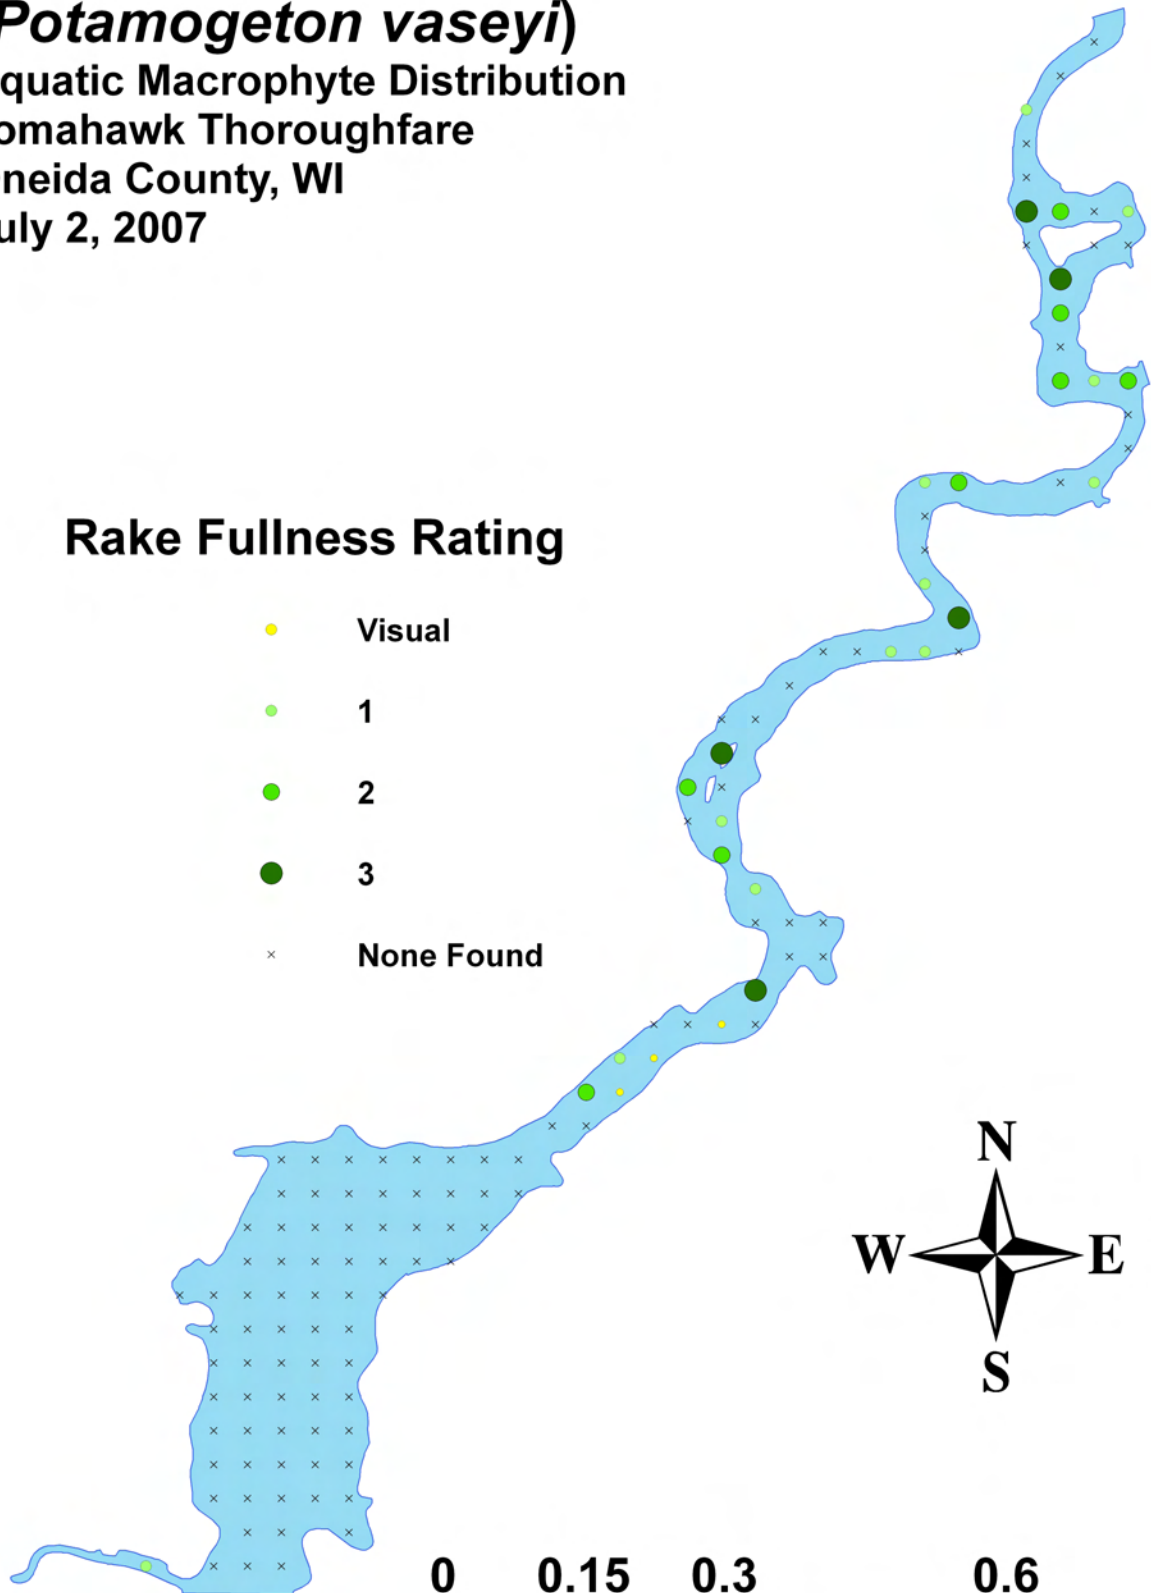

Vasey's pondweed
(*Potamogeton vaseyi*)
Aquatic Macrophyte Distribution
Tomahawk Thoroughfare
Oneida County, WI
July 2, 2007

Rake Fullness Rating

- Visual
- 1
- 2
- 3
- × None Found