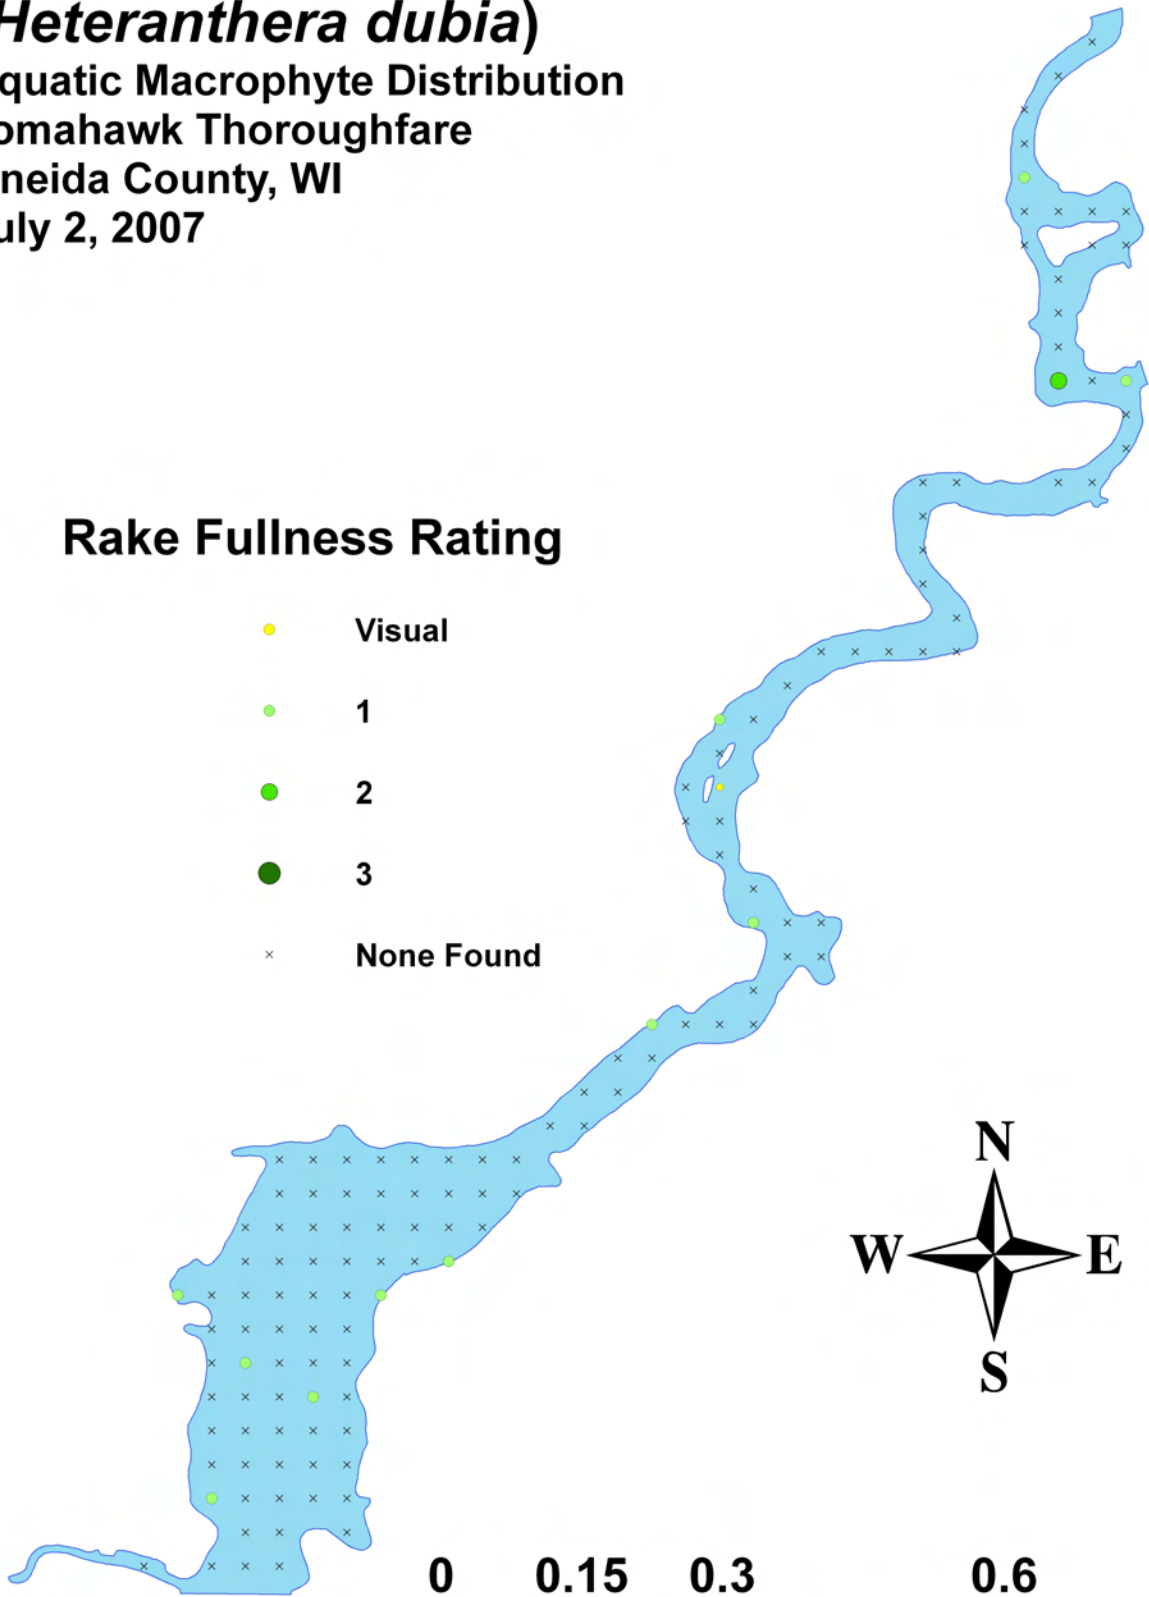

**Rake Fullness Rating**

- Visual
- 1
- 2
- 3
- × None Found

0 0.15 0.3 0.6  
Miles

**Spiny-spored quillwort  
(*Isoetes echinospora*)  
Aquatic Macrophyte Distribution  
Tomahawk Thoroughfare  
Oneida County, WI  
July 2, 2007**