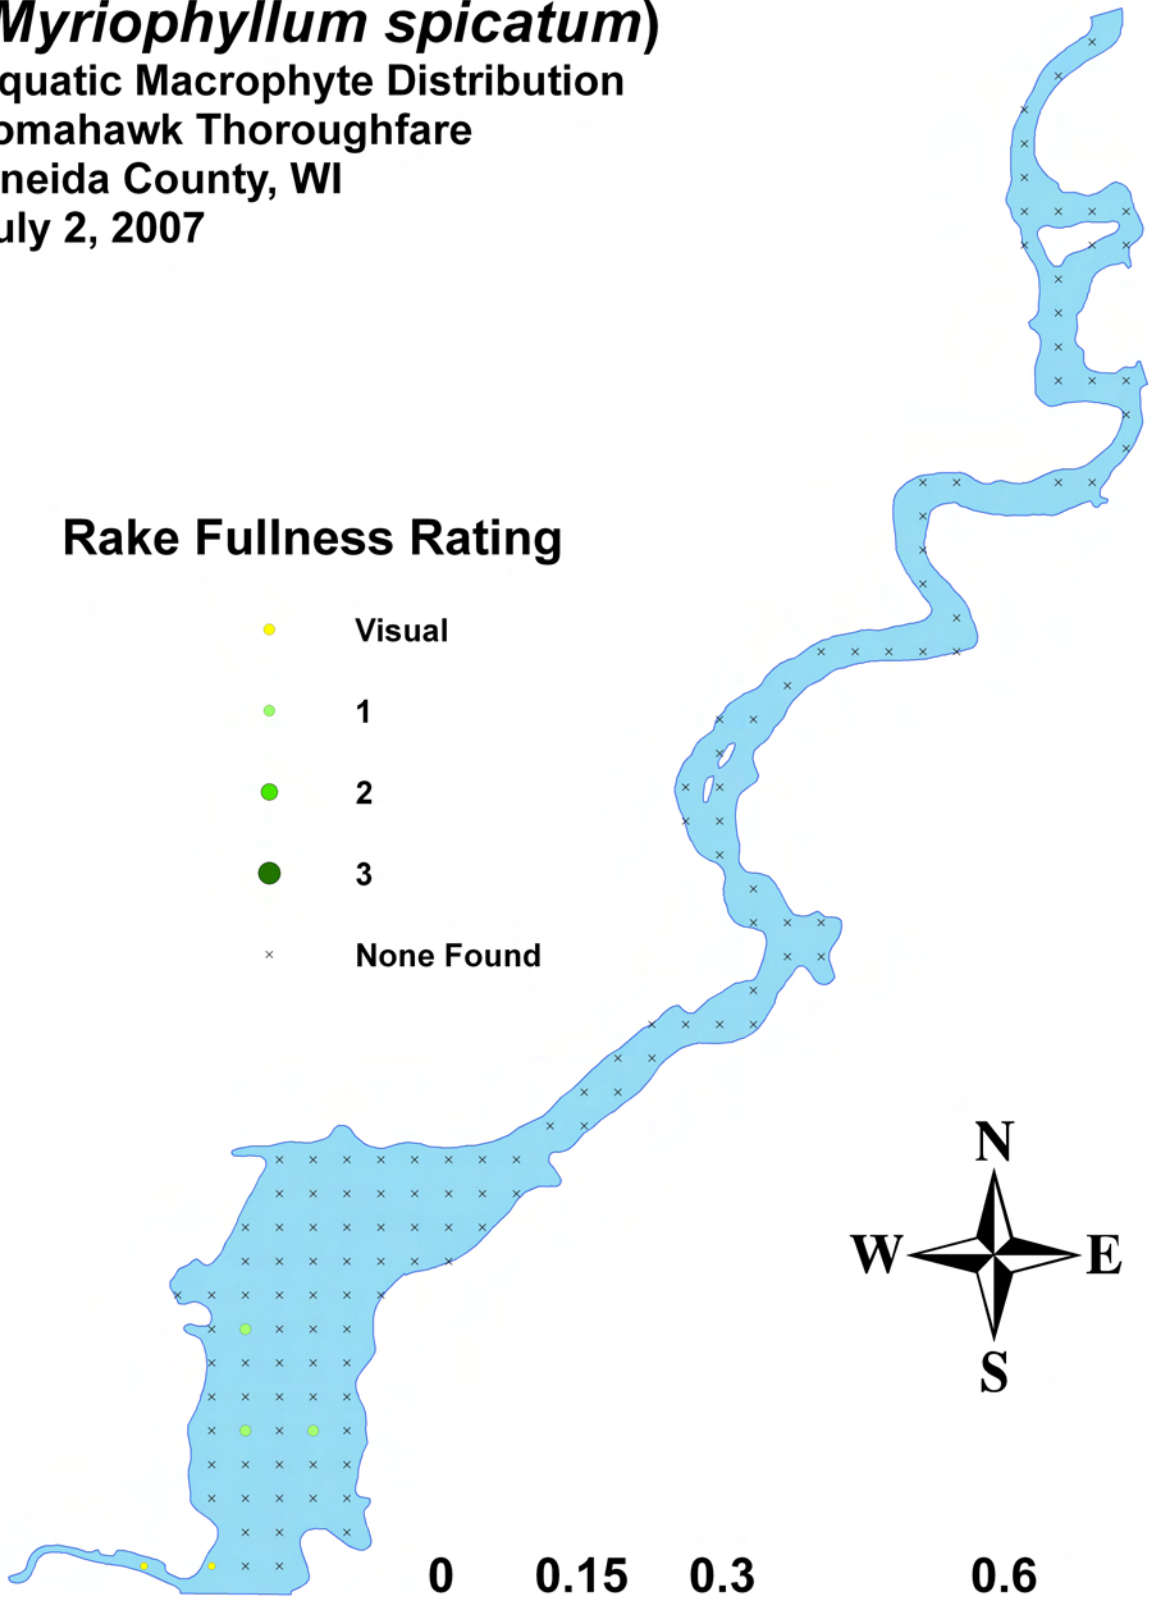

Eurasian water-milfoil (*Myriophyllum spicatum*)

Aquatic Macrophyte Distribution
Tomahawk Thoroughfare
Oneida County, WI
July 2, 2007

Rake Fullness Rating

- Visual
- 1
- 2
- 3
- × None Found

0 0.15 0.3 0.6
Miles