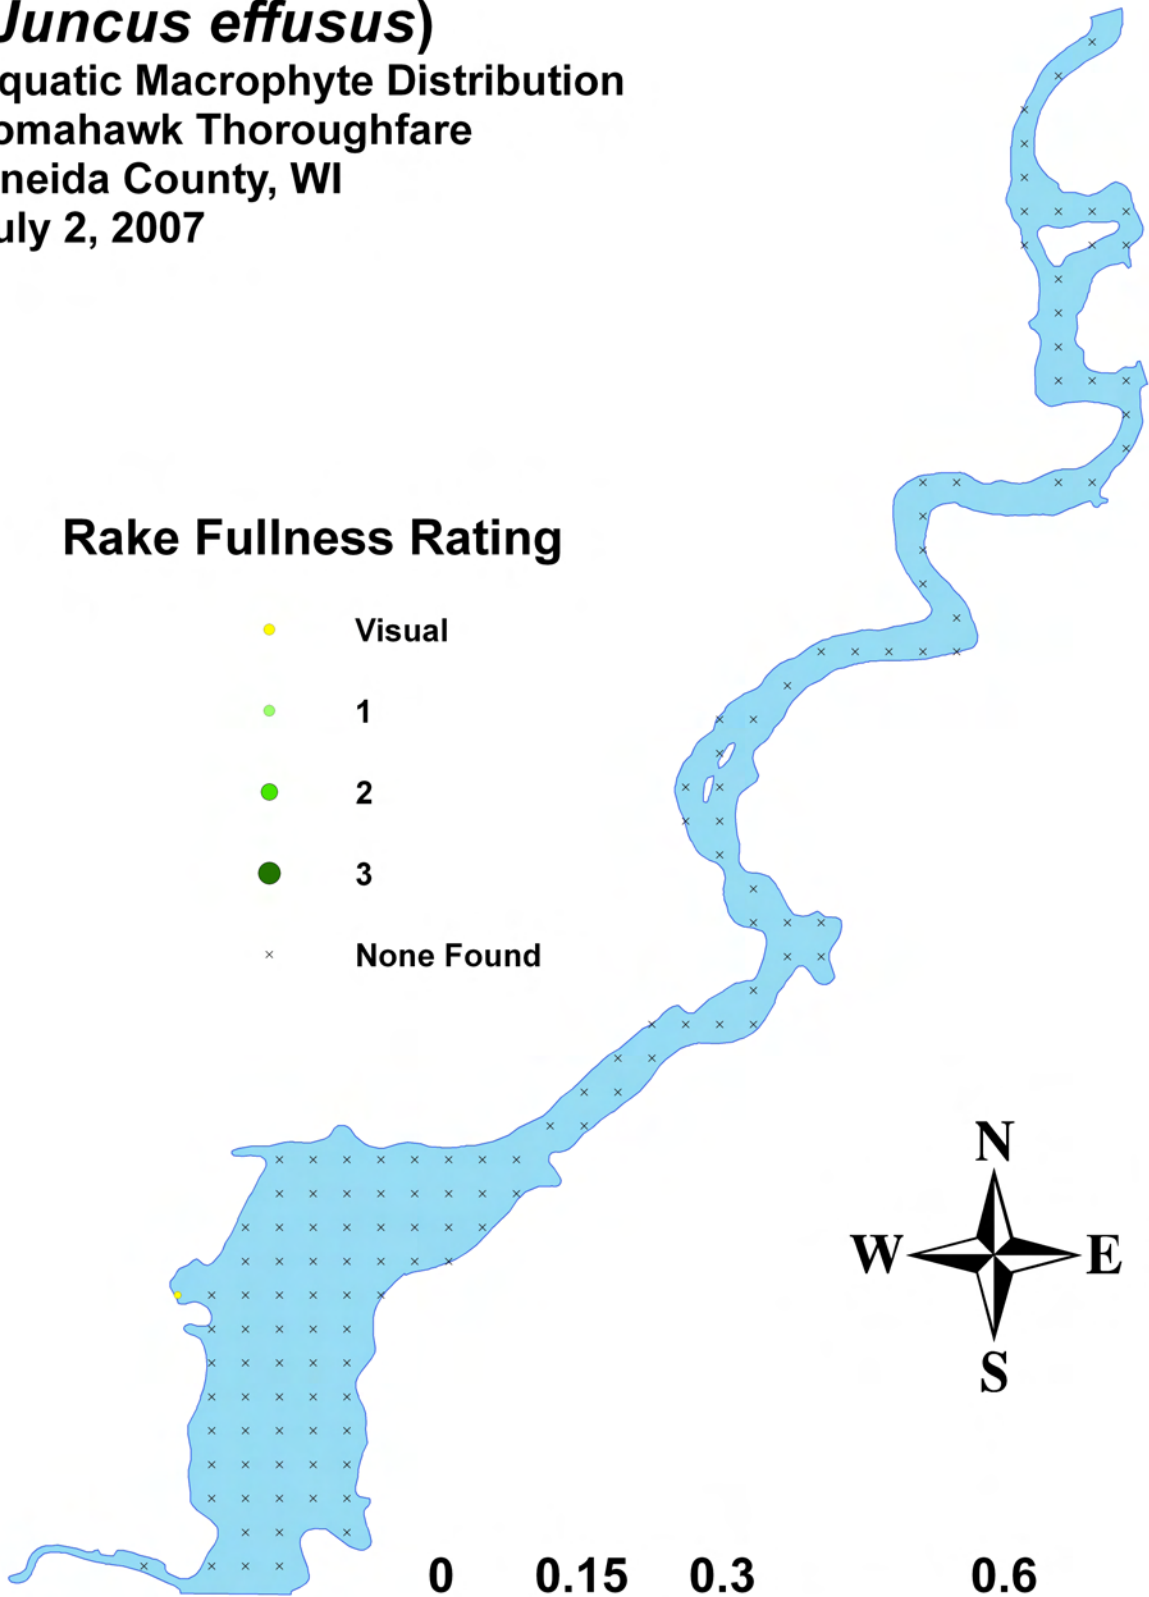

Common rush
(Juncus effusus)
Aquatic Macrophyte Distribution
Tomahawk Thoroughfare
Oneida County, WI
July 2, 2007

Rake Fullness Rating

- Visual
- 1
- 2
- 3
- × None Found

0 0.15 0.3 0.6
Miles