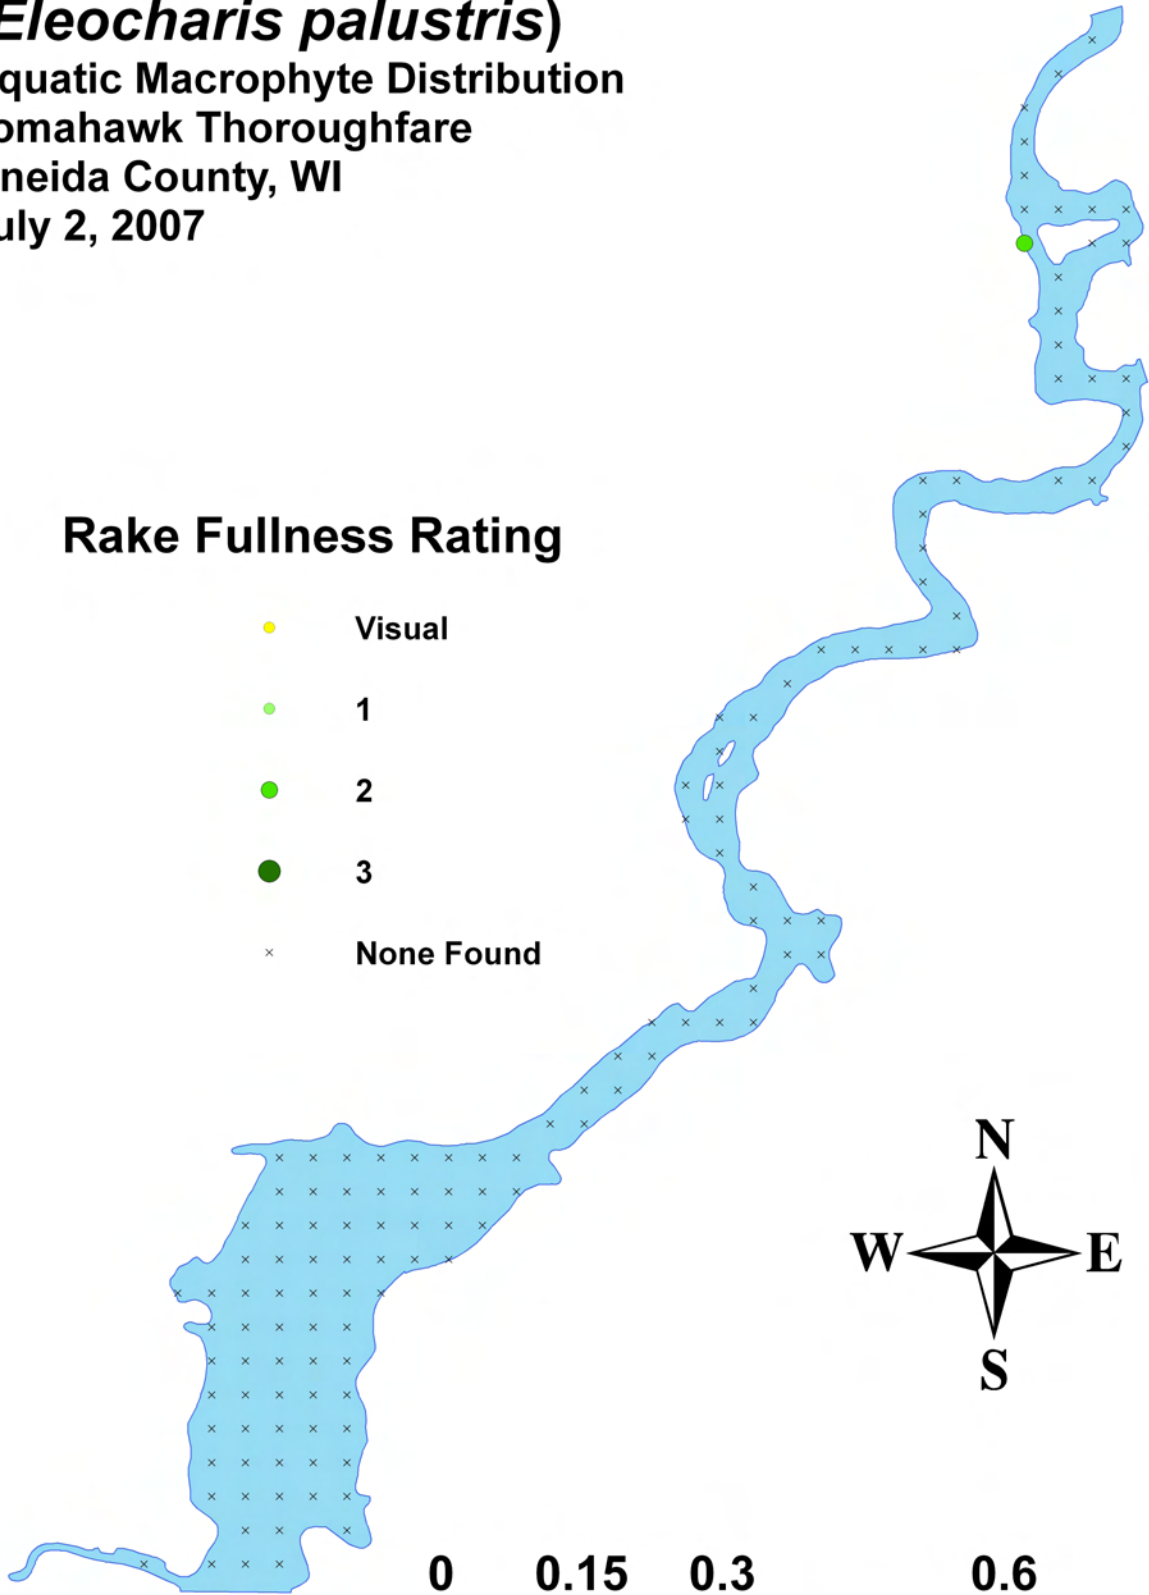

Creeping spikerush
(*Eleocharis palustris*)
Aquatic Macrophyte Distribution
Tomahawk Thoroughfare
Oneida County, WI
July 2, 2007

Rake Fullness Rating

- Visual
- 1
- 2
- 3
- × None Found

0 0.15 0.3 0.6
Miles