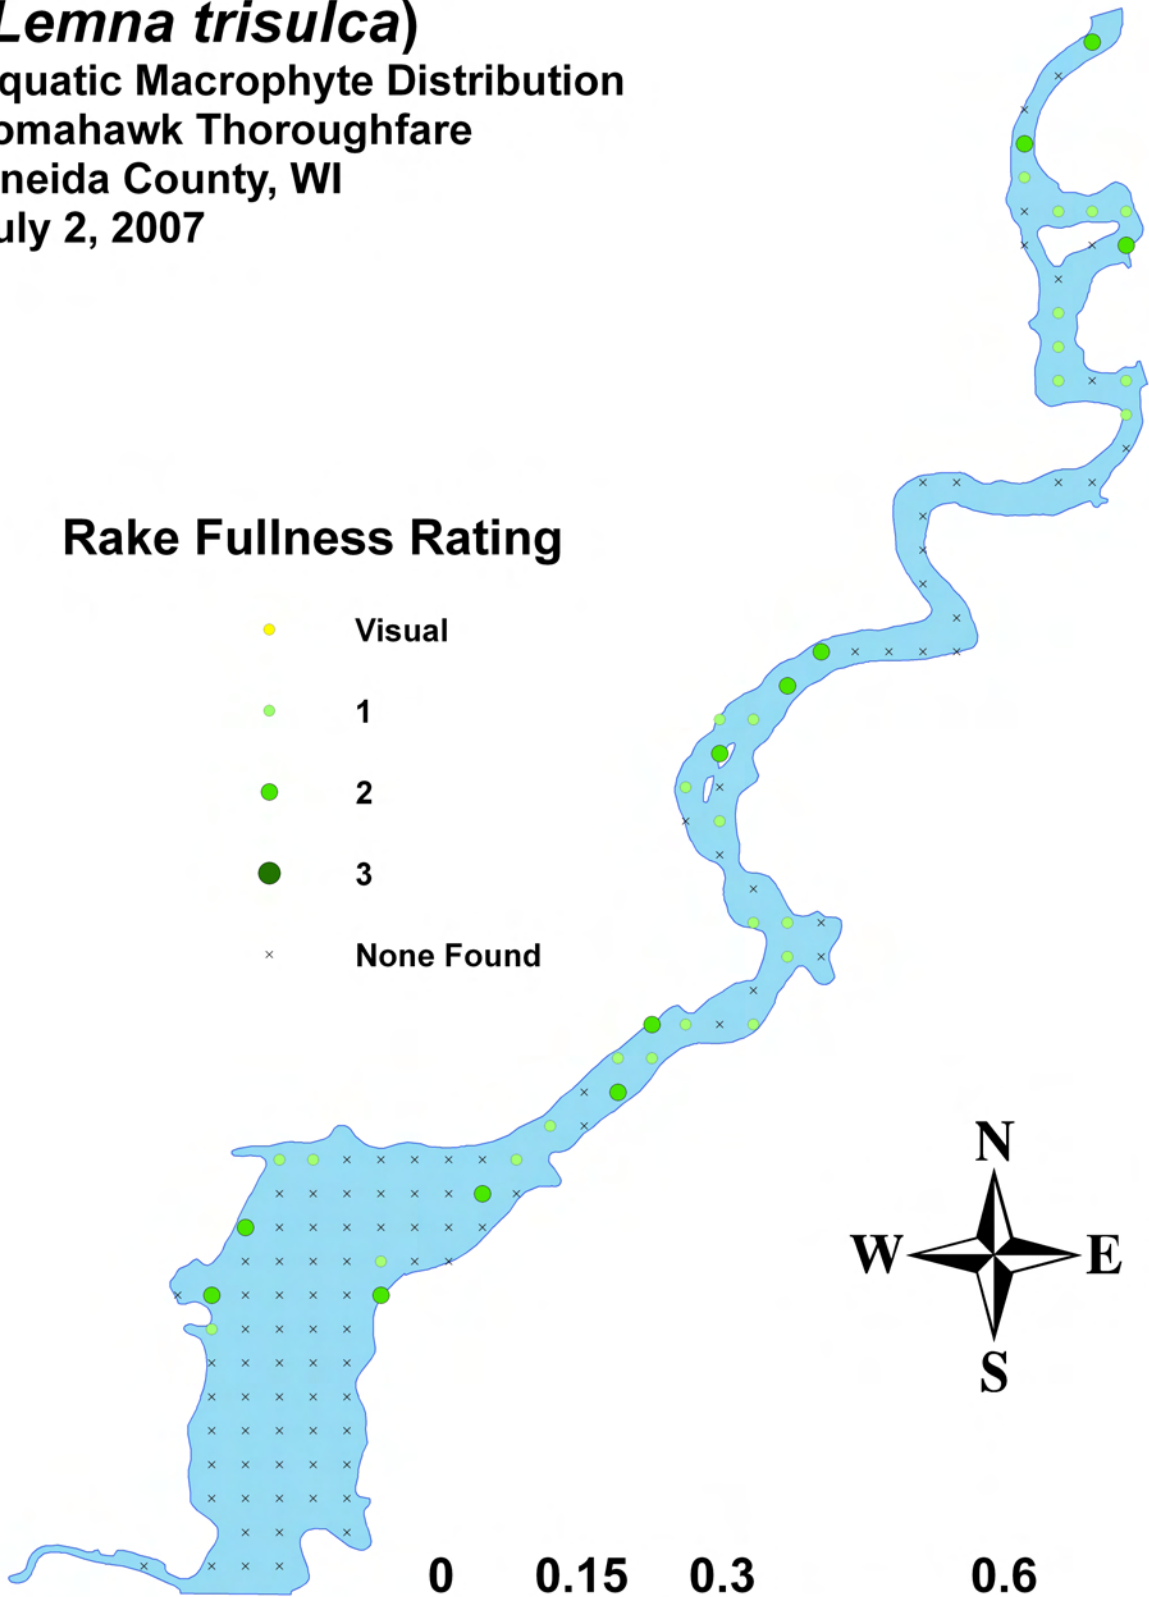

Forked duckweed
(*Lemna trisulca*)
Aquatic Macrophyte Distribution
Tomahawk Thoroughfare
Oneida County, WI
July 2, 2007

Rake Fullness Rating

- Visual
- 1
- 2
- 3
- × None Found