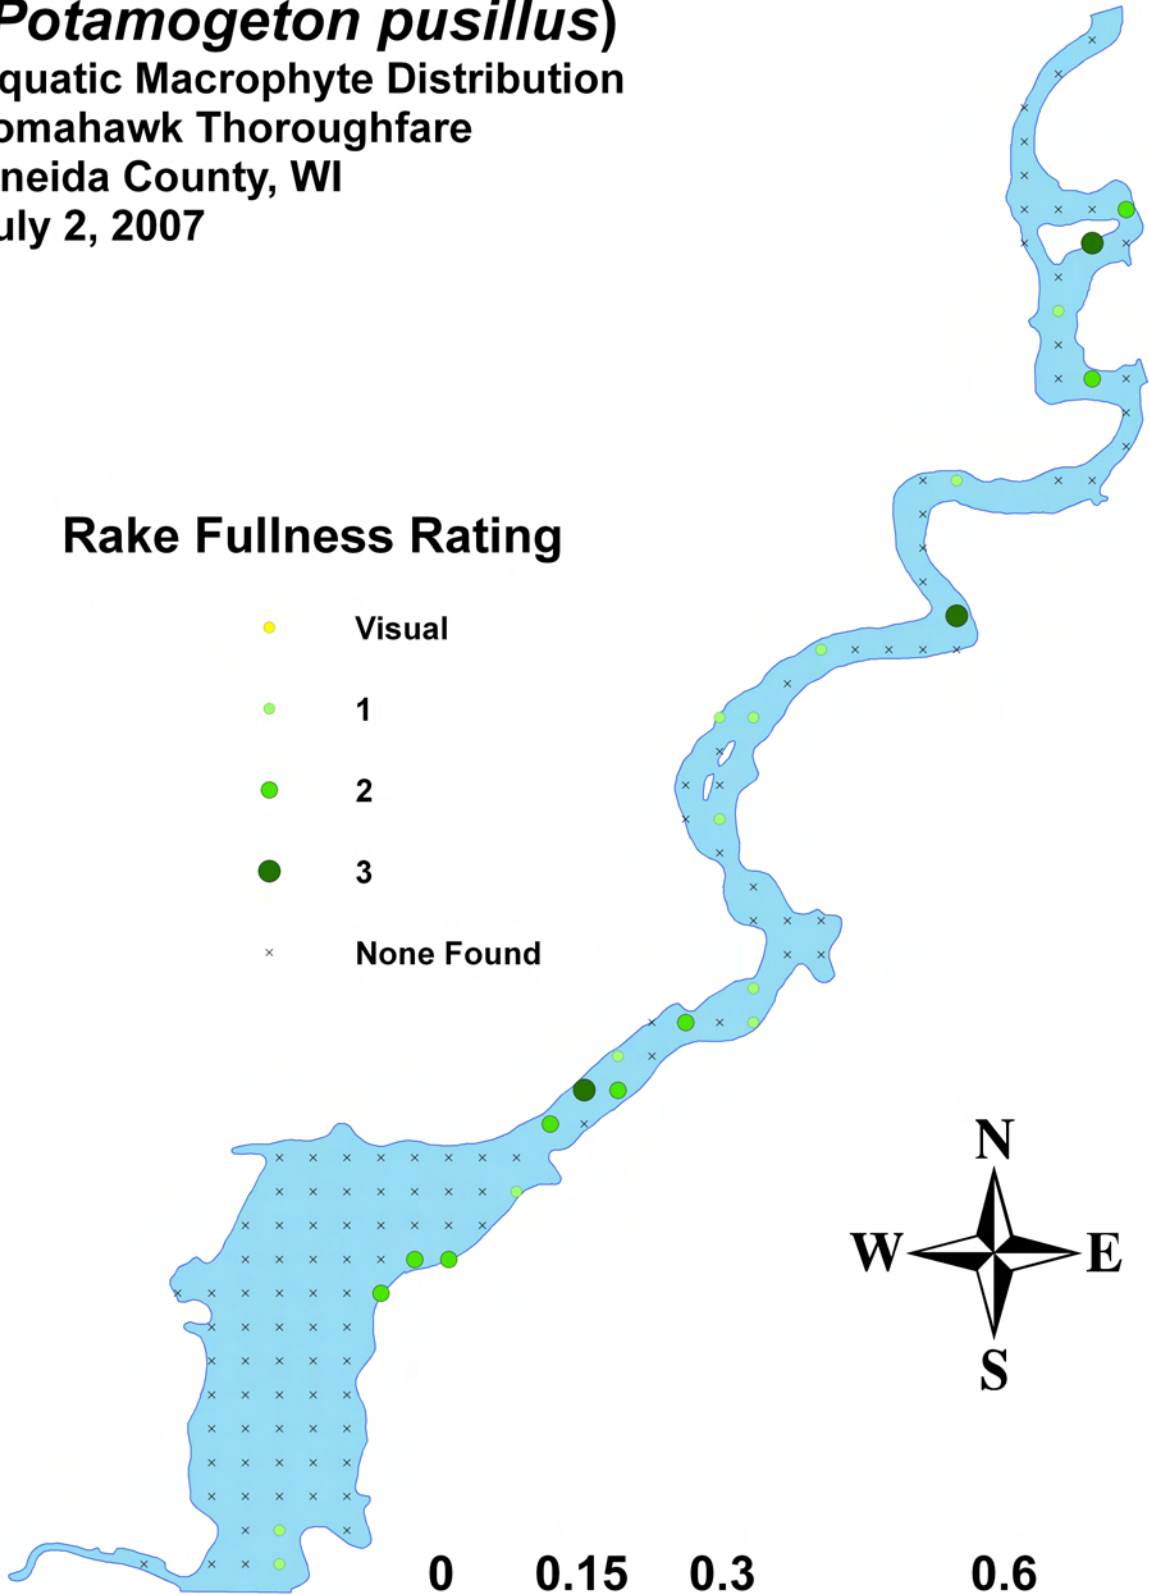

Small pondweed
Potamogeton pusillus
Aquatic Macrophyte Distribution
Tomahawk Thoroughfare
Oneida County, WI
July 2, 2007

Rake Fullness Rating

- Visual
- 1
- 2
- 3
- × None Found

0 0.15 0.3 0.6
Miles