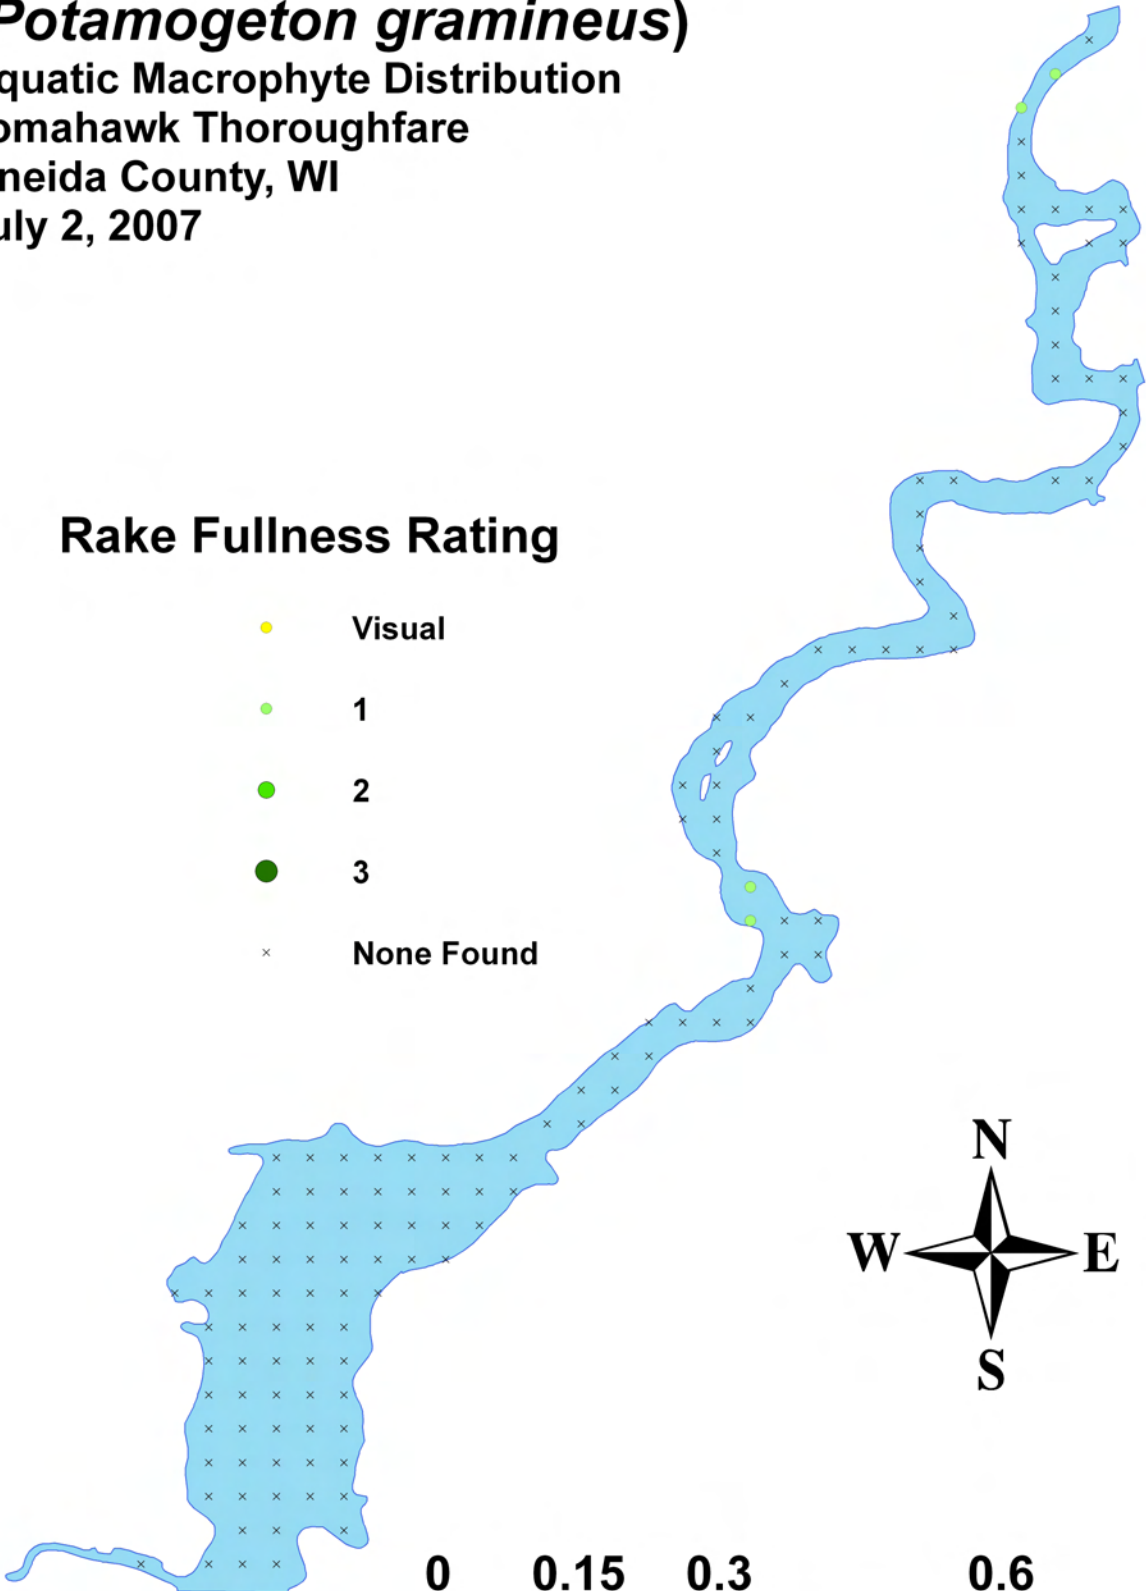

Variable pondweed (*Potamogeton gramineus*)

Aquatic Macrophyte Distribution
Tomahawk Thoroughfare
Oneida County, WI
July 2, 2007

Rake Fullness Rating

- Visual
- 1
- 2
- 3
- × None Found