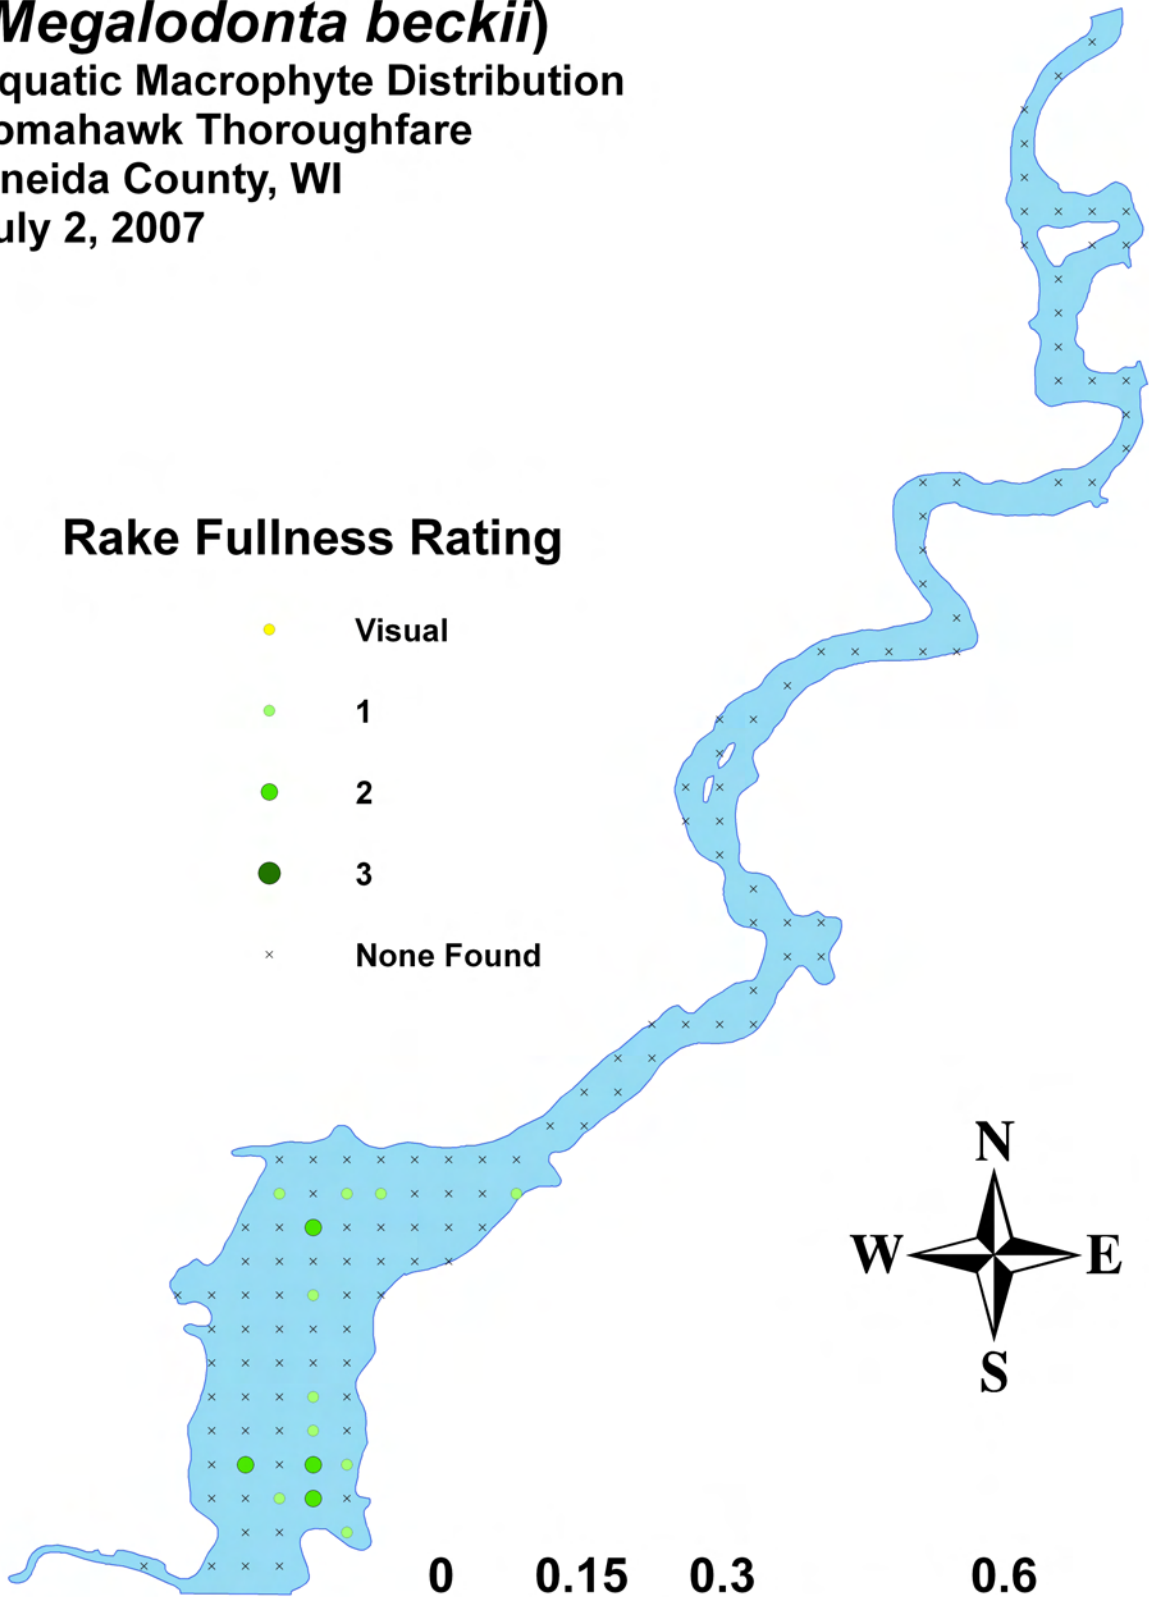

Water marigold
(*Megalodonta beckii*)
Aquatic Macrophyte Distribution
Tomahawk Thoroughfare
Oneida County, WI
July 2, 2007

Rake Fullness Rating

- Visual
- 1
- 2
- 3
- × None Found