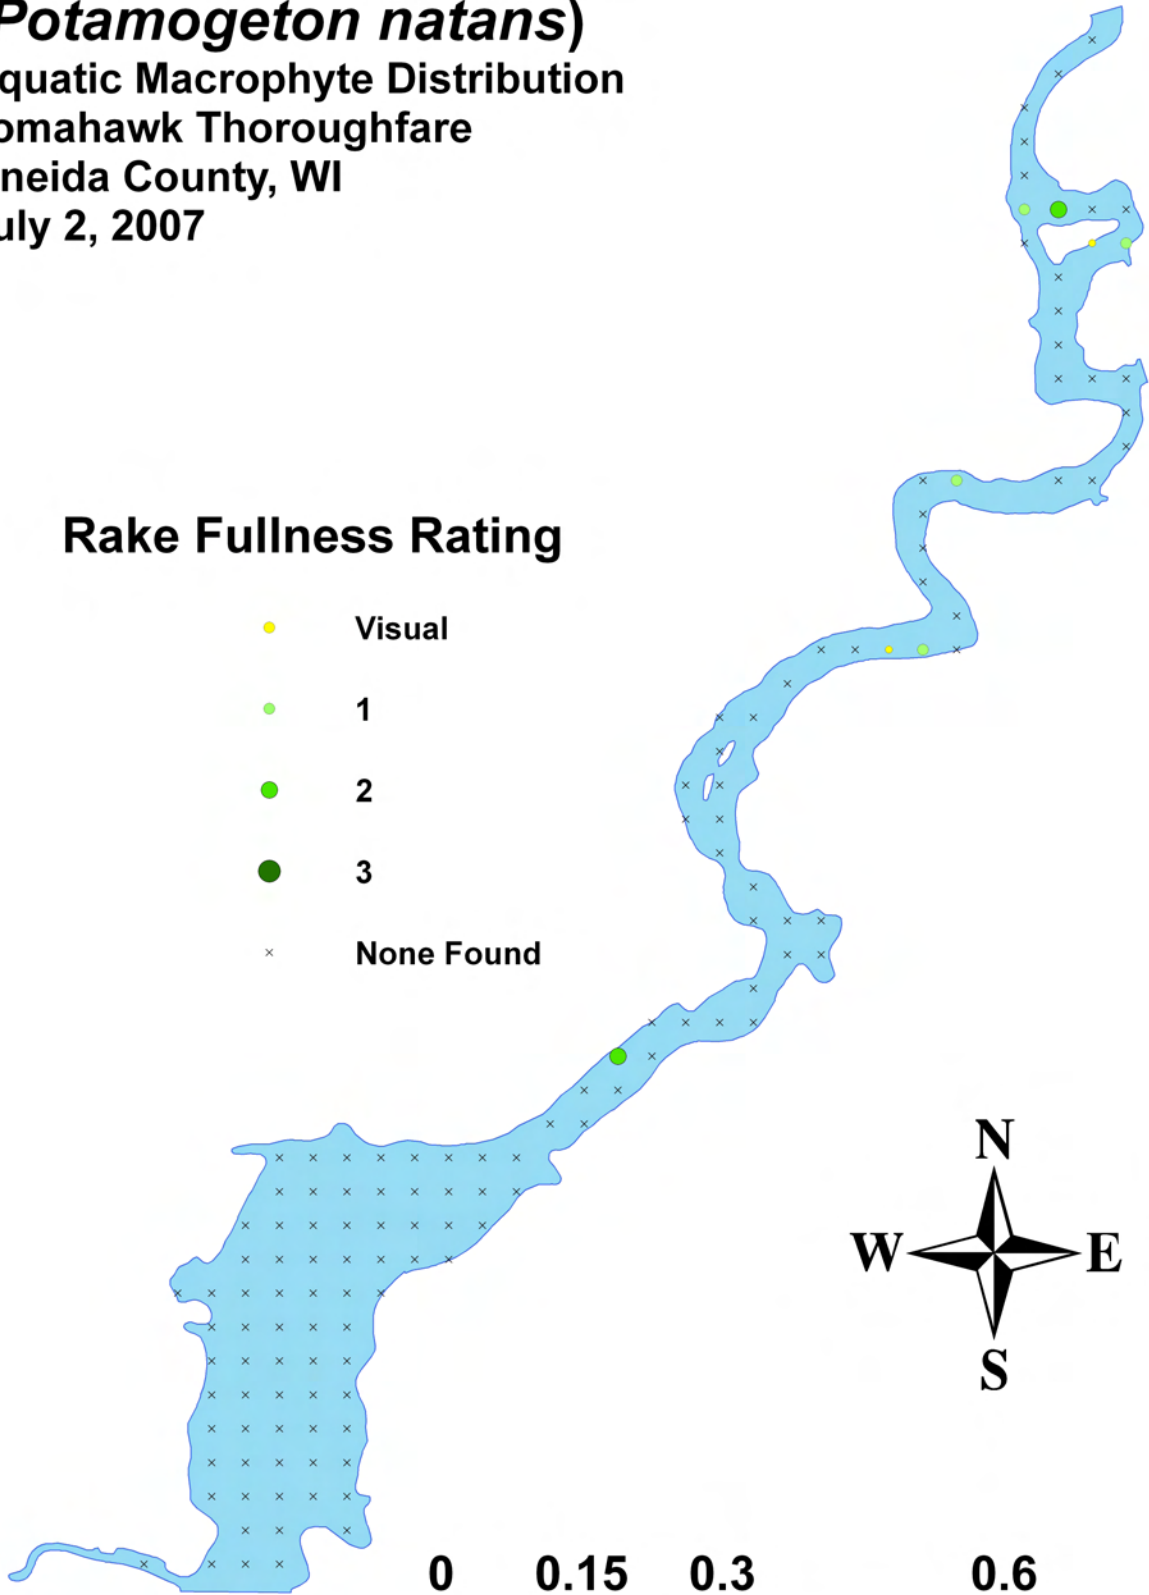

**Floating-leaf pondweed
(*Potamogeton natans*)
Aquatic Macrophyte Distribution
Tomahawk Thoroughfare
Oneida County, WI
July 2, 2007**

Rake Fullness Rating

- Visual
- 1
- 2
- 3
- × None Found

0 0.15 0.3 0.6
Miles