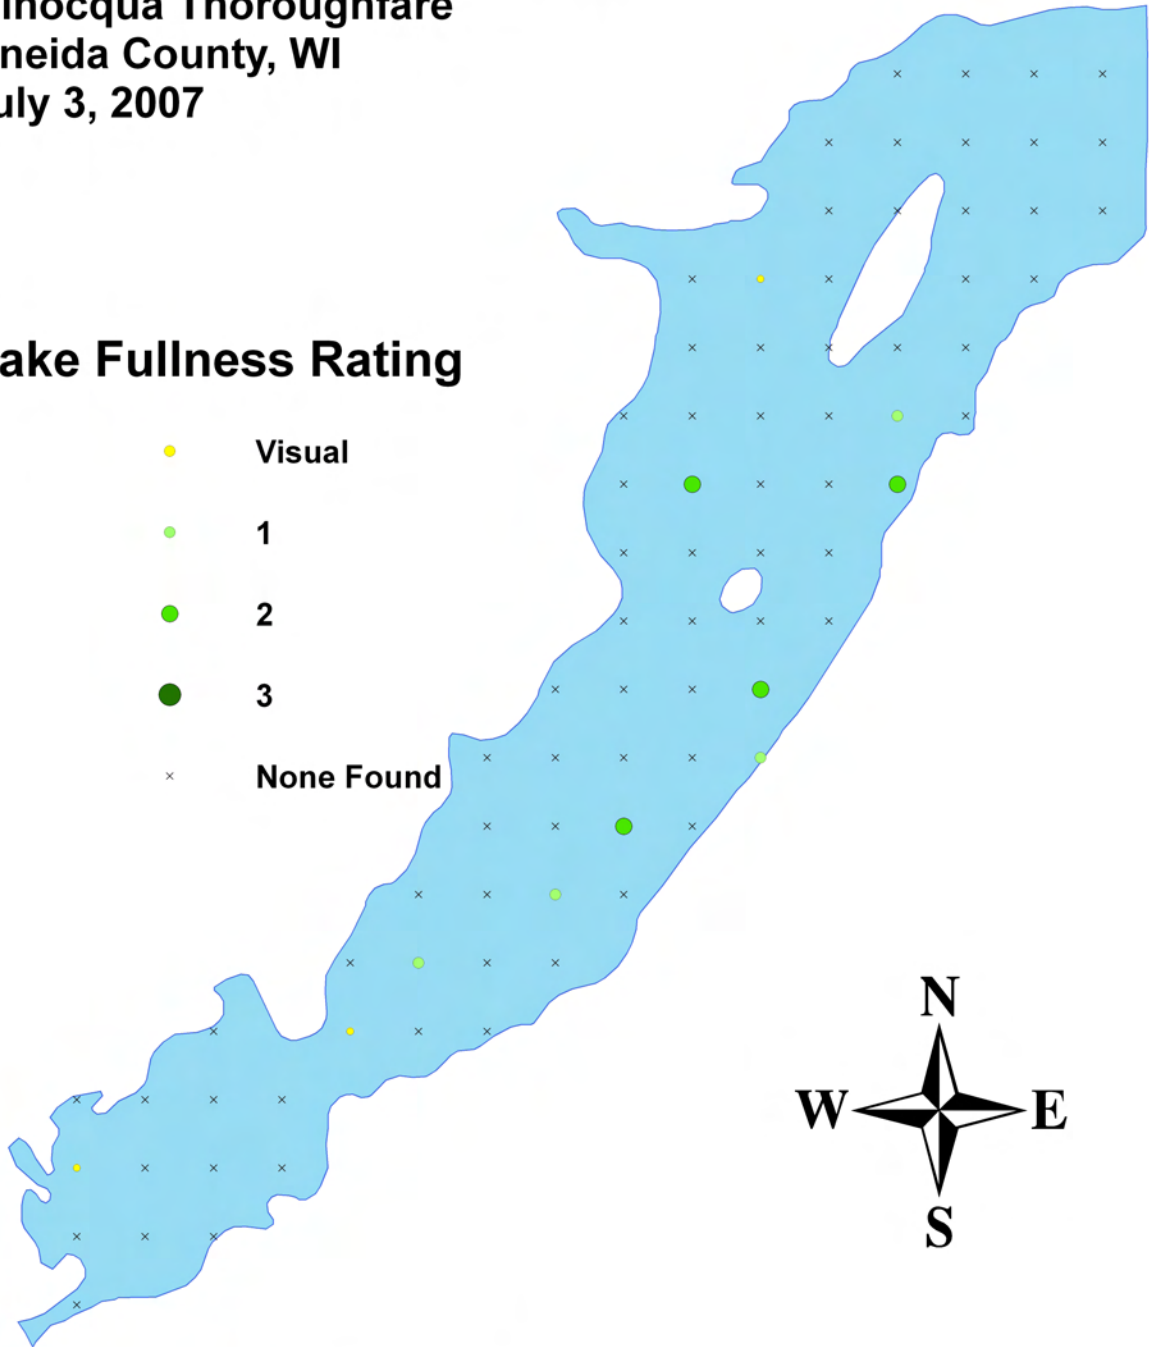

Northern water milfoil (*Myriophyllum sibiricum*)

Aquatic Macrophyte Distribution

Minocqua Thoroughfare

Oneida County, WI

July 3, 2007

Rake Fullness Rating

- Visual
- 1
- 2
- 3
- × None Found