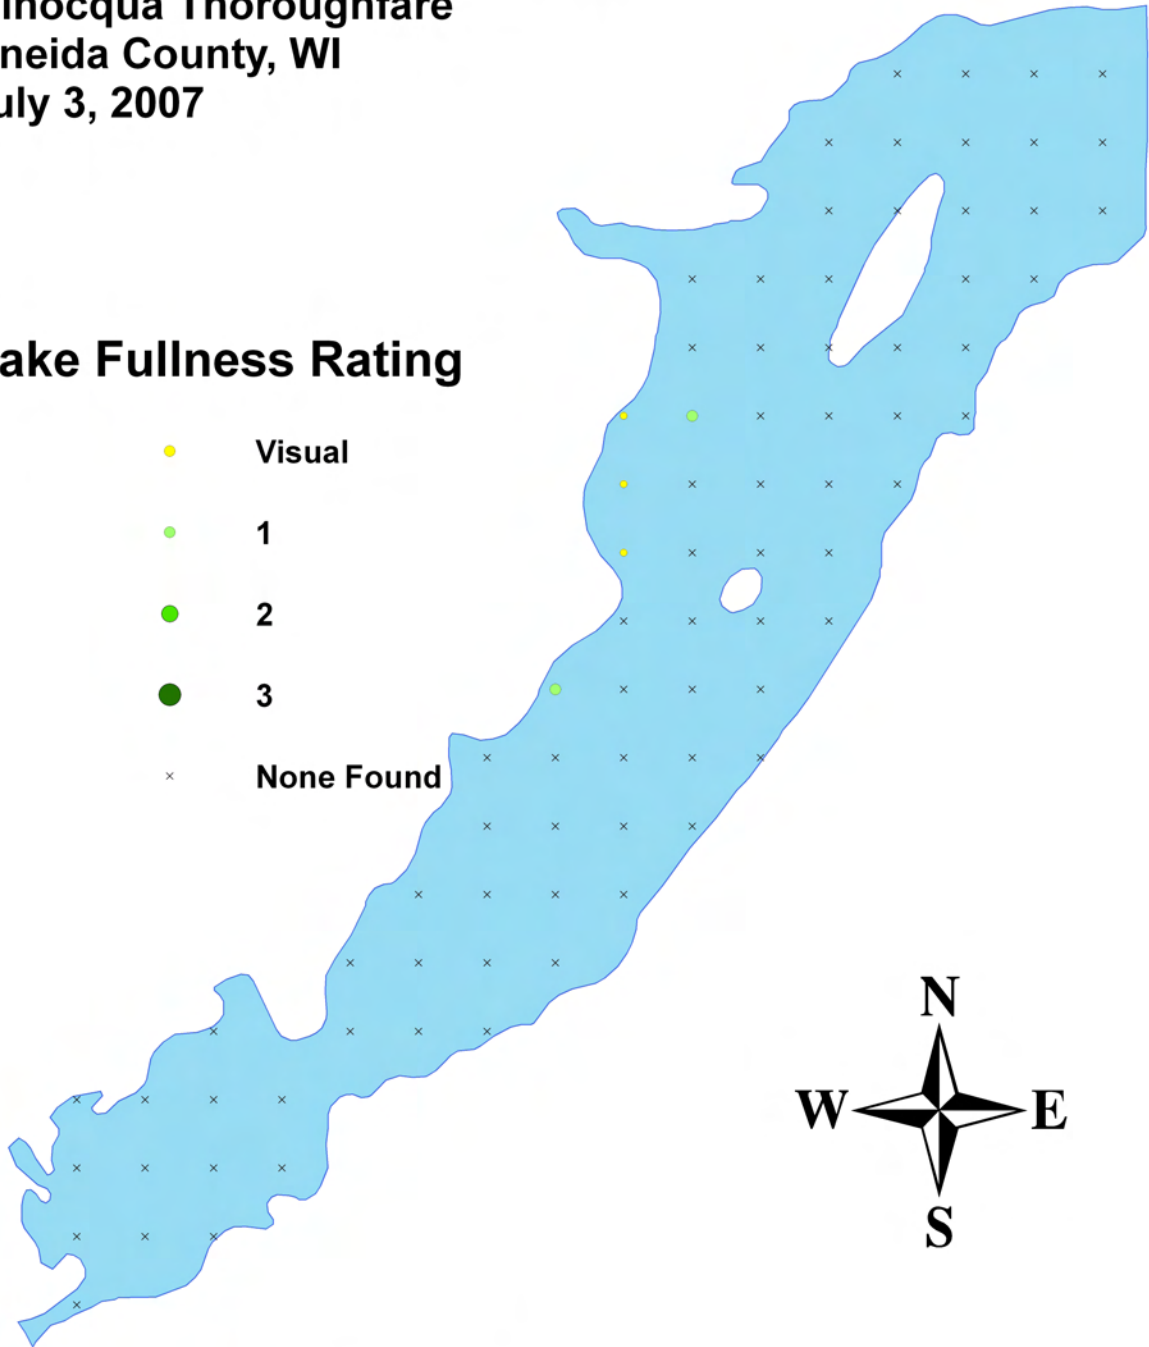

Softstem bulrush (*Schoenoplectus tabernaemontani*)

Aquatic Macrophyte Distribution

Minocqua Thoroughfare

Oneida County, WI

July 3, 2007

Rake Fullness Rating

- Visual
- 1
- 2
- 3
- × None Found