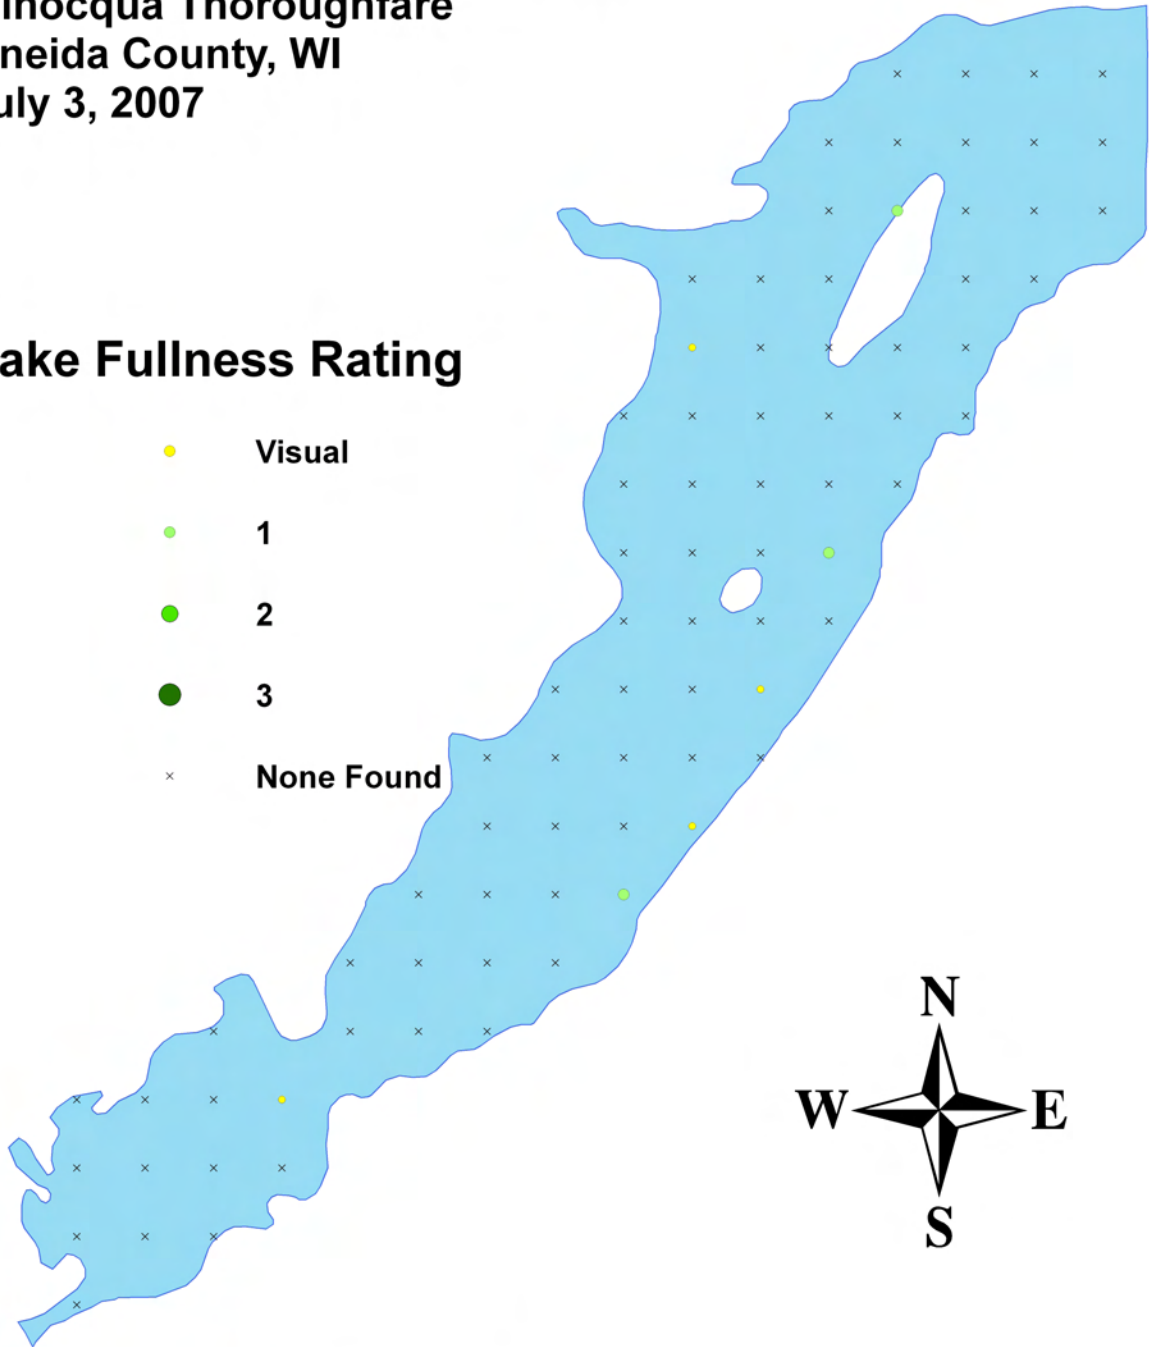

Clasping-leaf pondweed (*Potamogeton richardsonii*)

Aquatic Macrophyte Distribution

Minocqua Thoroughfare

Oneida County, WI

July 3, 2007

Rake Fullness Rating

- Visual
- 1
- 2
- 3
- × None Found