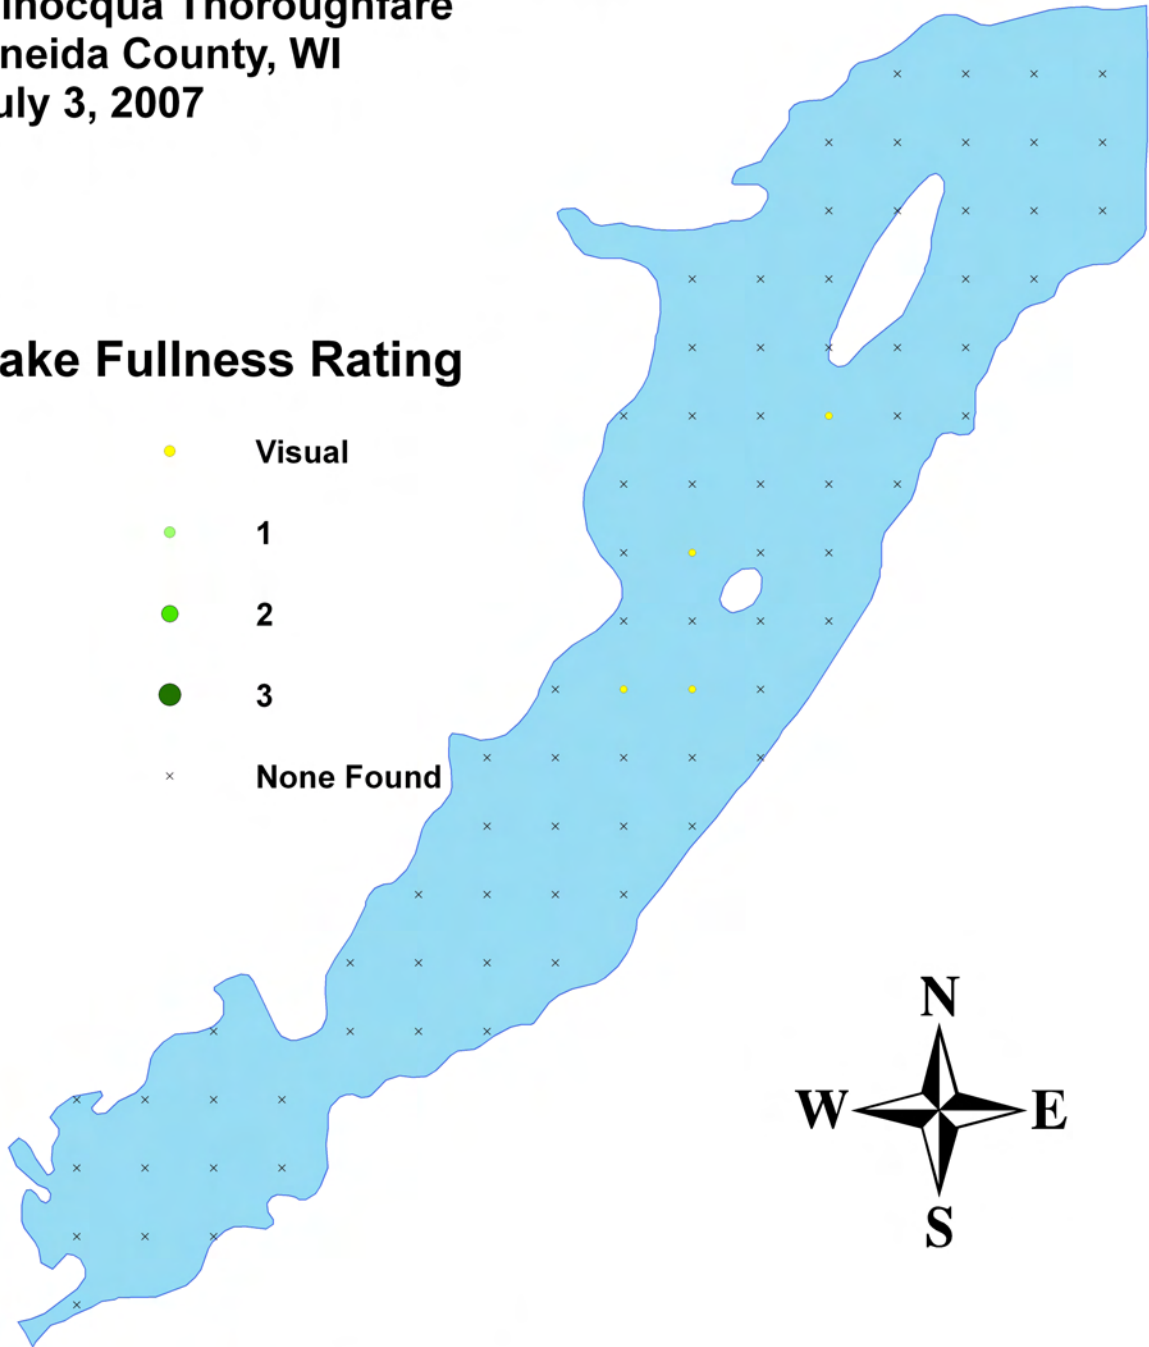

White-stem pondweed (*Potamogeton praelongis*)

Aquatic Macrophyte Distribution

Minocqua Thoroughfare

Oneida County, WI

July 3, 2007

Rake Fullness Rating

- Visual
- 1
- 2
- 3
- × None Found