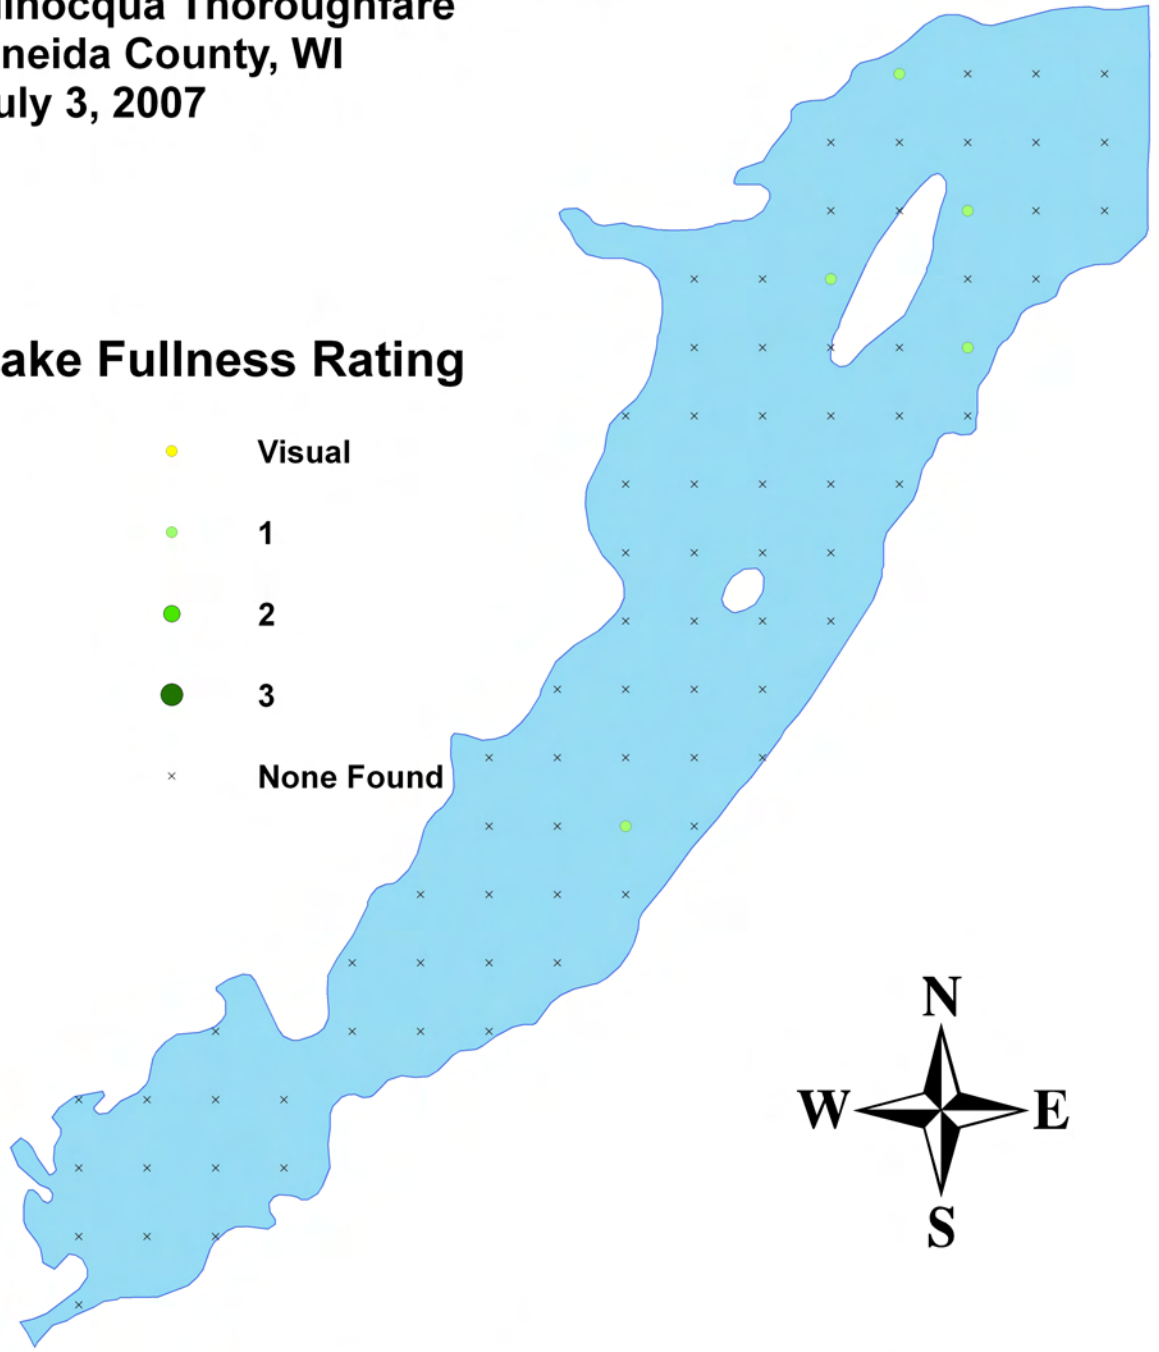

Stiff water crowfoot
(Ranunculus aquatilis)
Aquatic Macrophyte Distribution
Minocqua Thoroughfare
Oneida County, WI
July 3, 2007

Rake Fullness Rating

- Visual
- 1
- 2
- 3
- × None Found