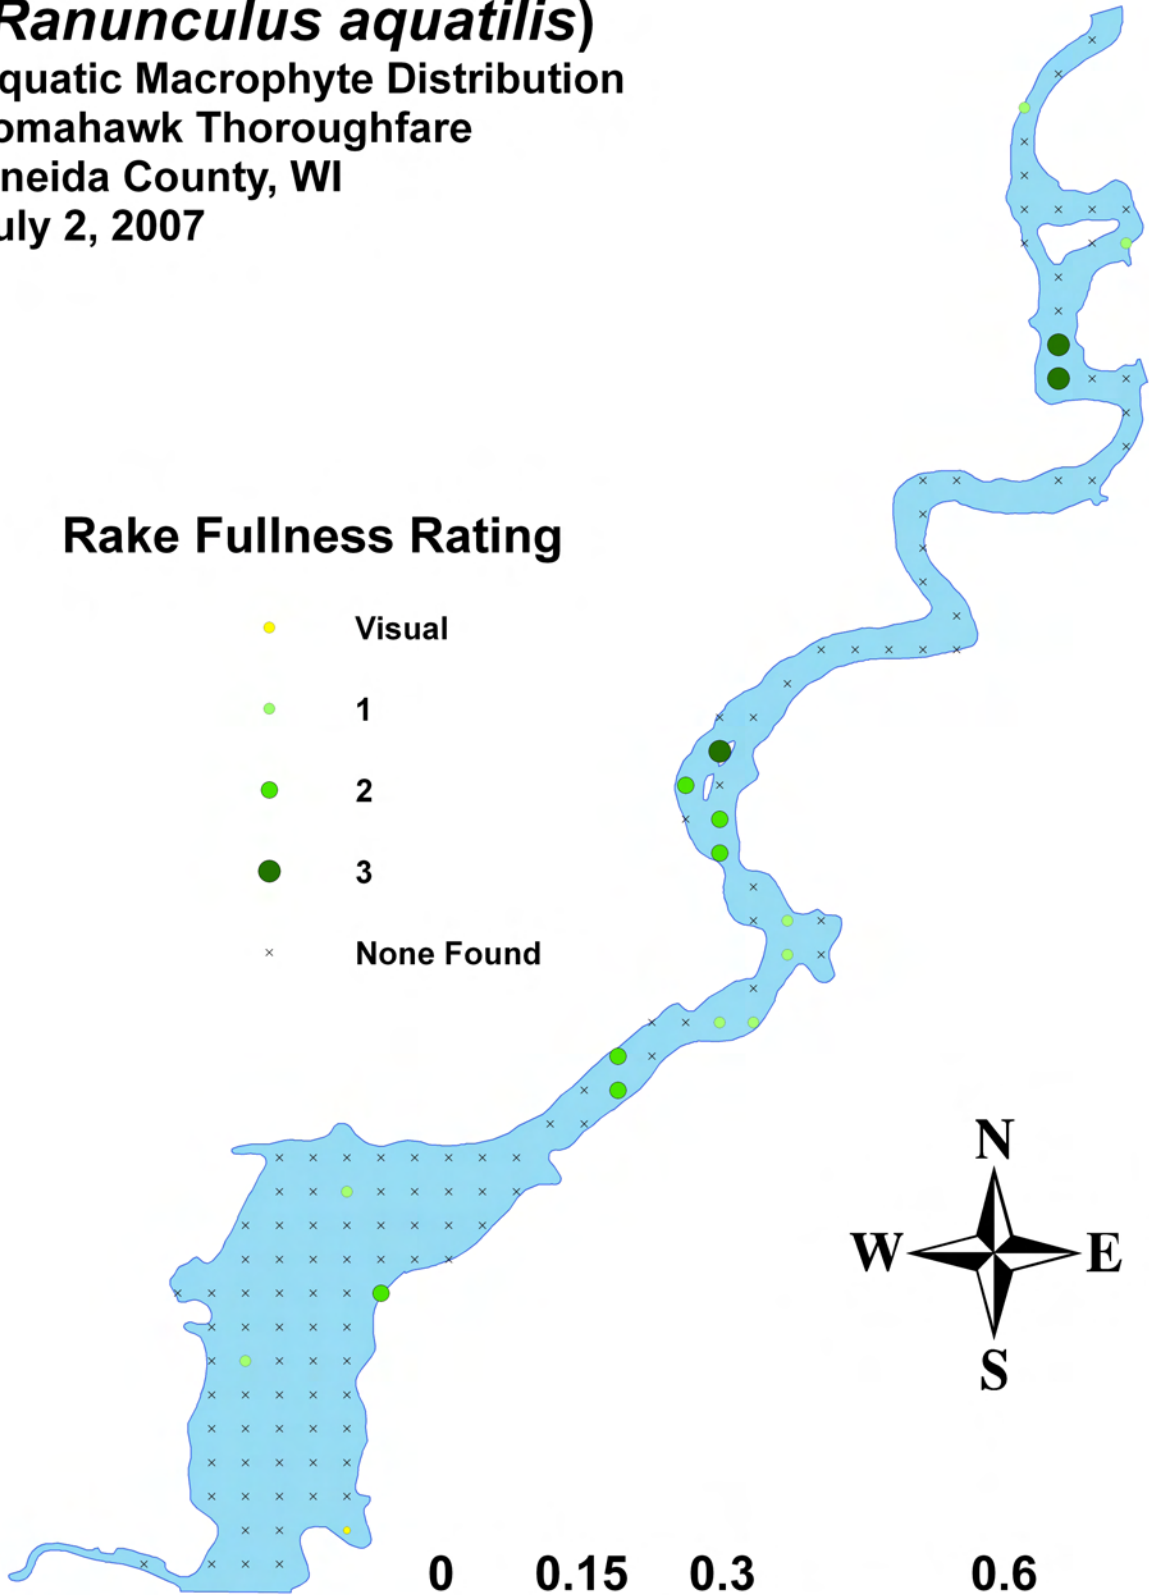

**Rake Fullness Rating**

- Visual
- 1
- 2
- 3
- × None Found

0 0.15 0.3 0.6  
Miles