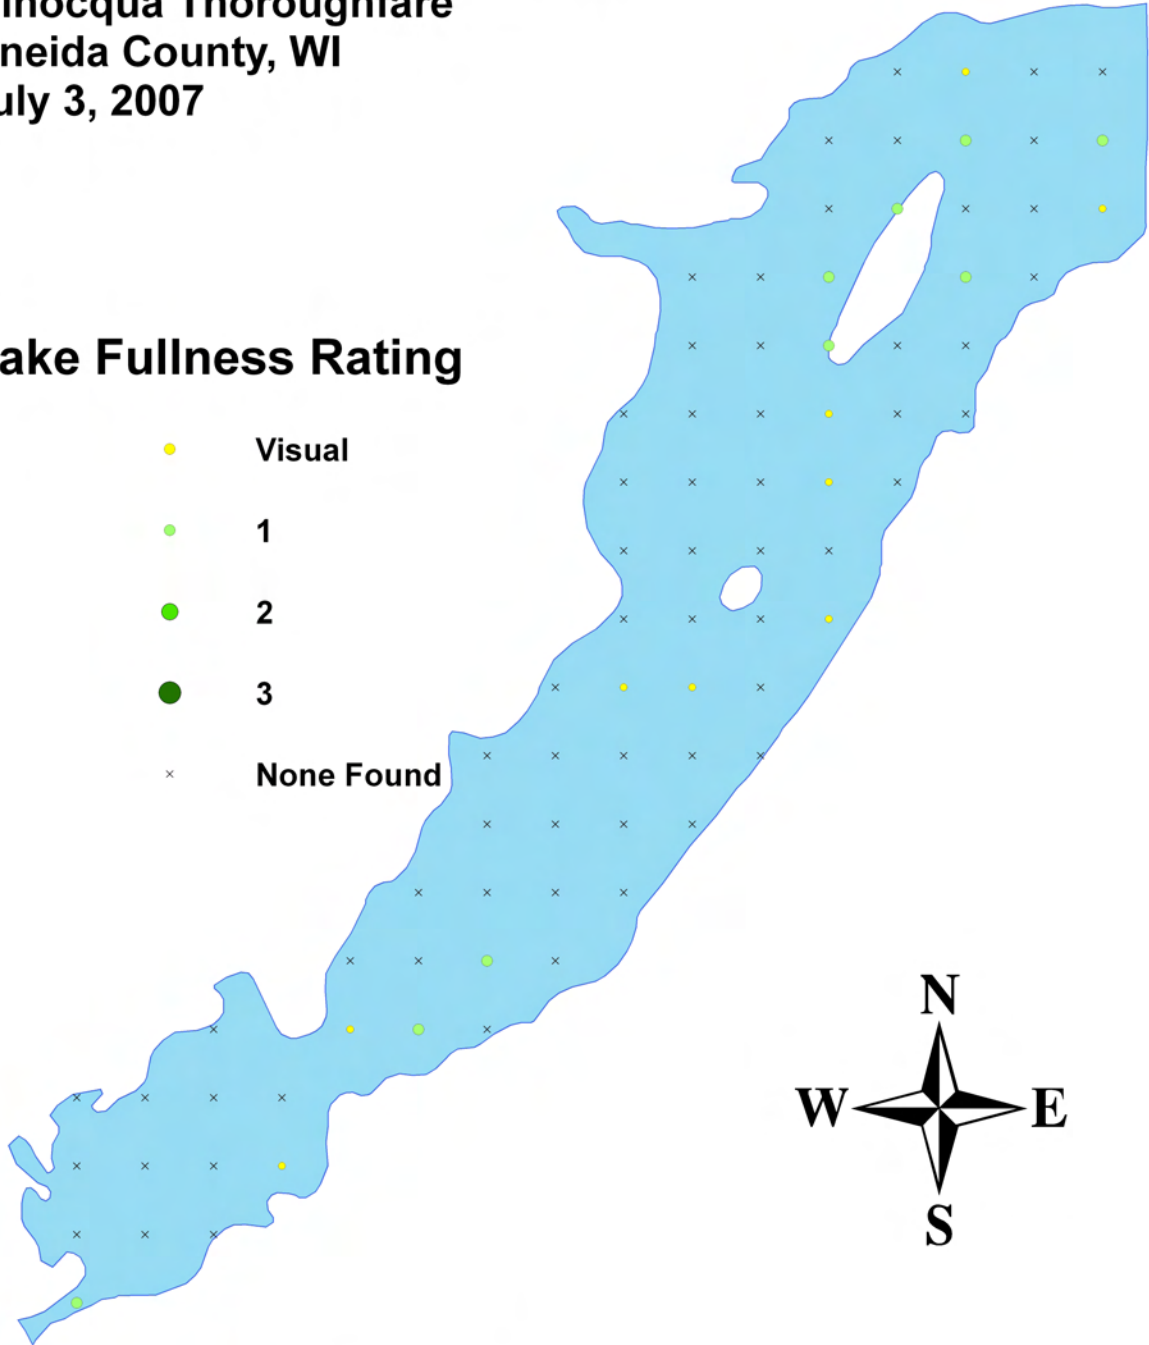

Large-leaf pondweed (*Potamogeton amplifolius*)

Aquatic Macrophyte Distribution

Minocqua Thoroughfare

Oneida County, WI

July 3, 2007

Rake Fullness Rating

- Visual
- 1
- 2
- 3
- × None Found