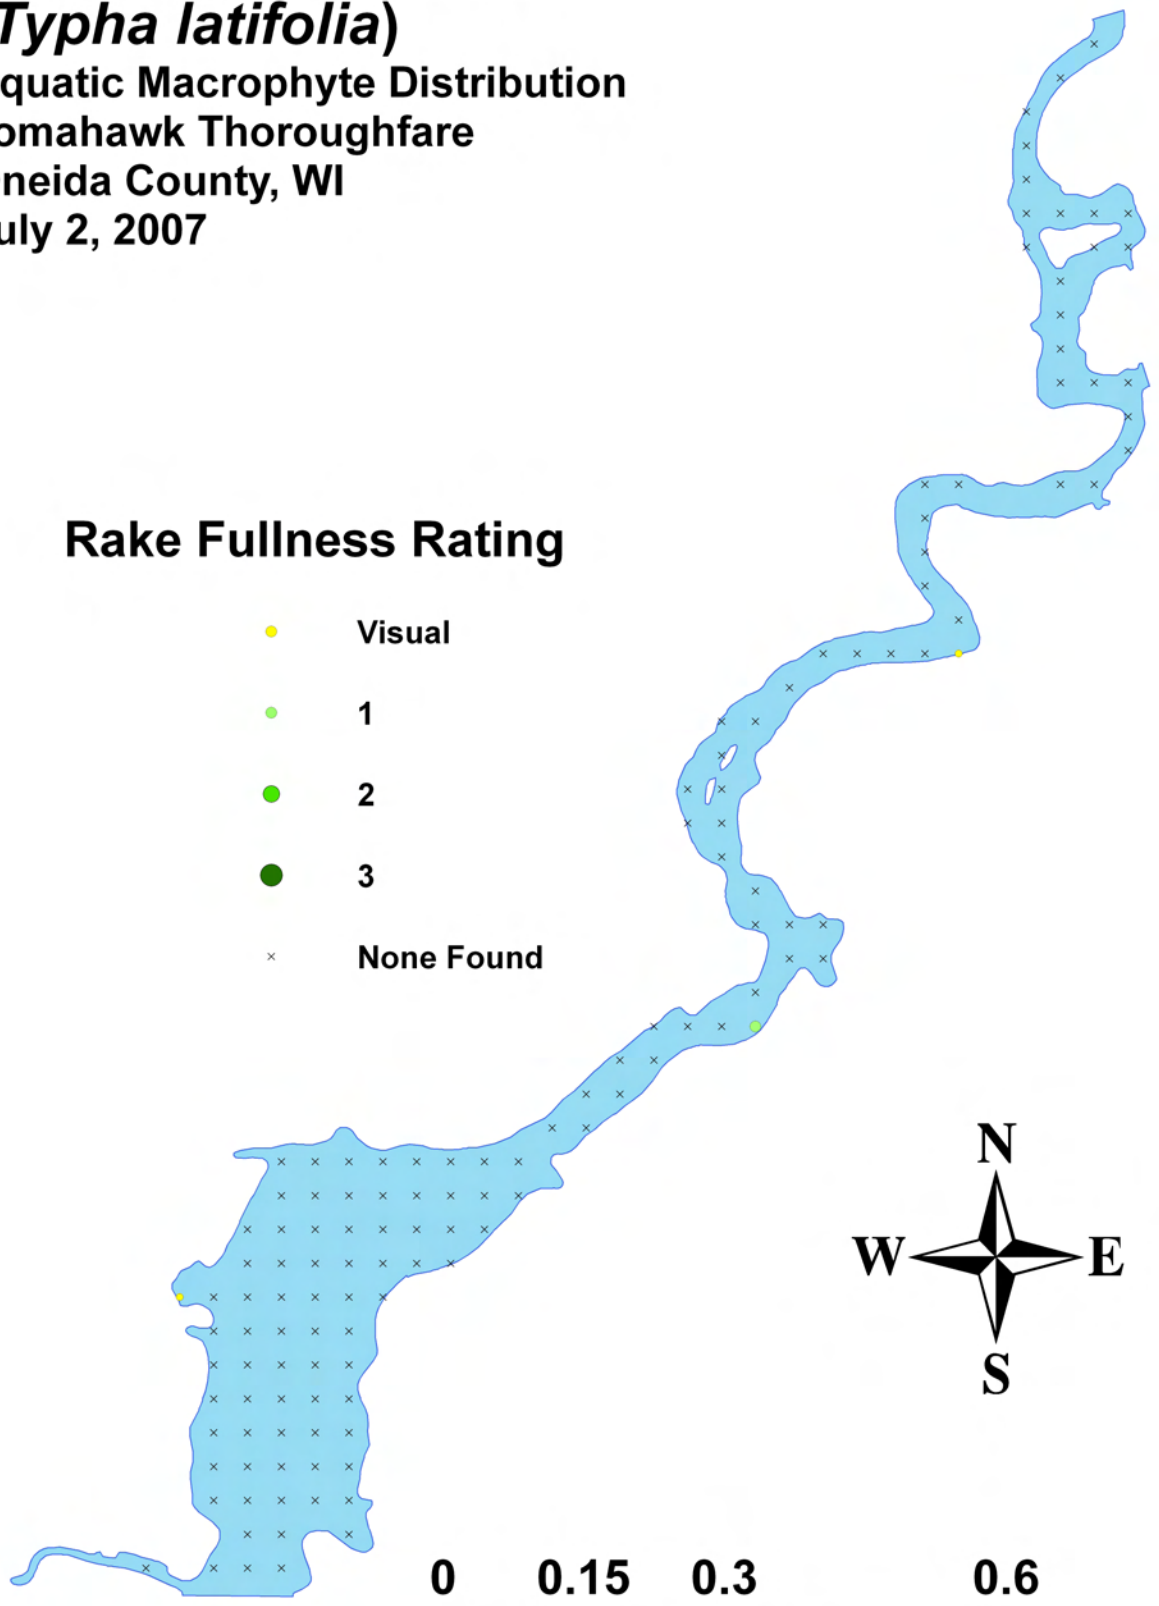

Broad-leaved cattail

(Typha latifolia)

Aquatic Macrophyte Distribution

Tomahawk Thoroughfare

Oneida County, WI

July 2, 2007

Rake Fullness Rating

- Visual
- 1
- 2
- 3
- × None Found