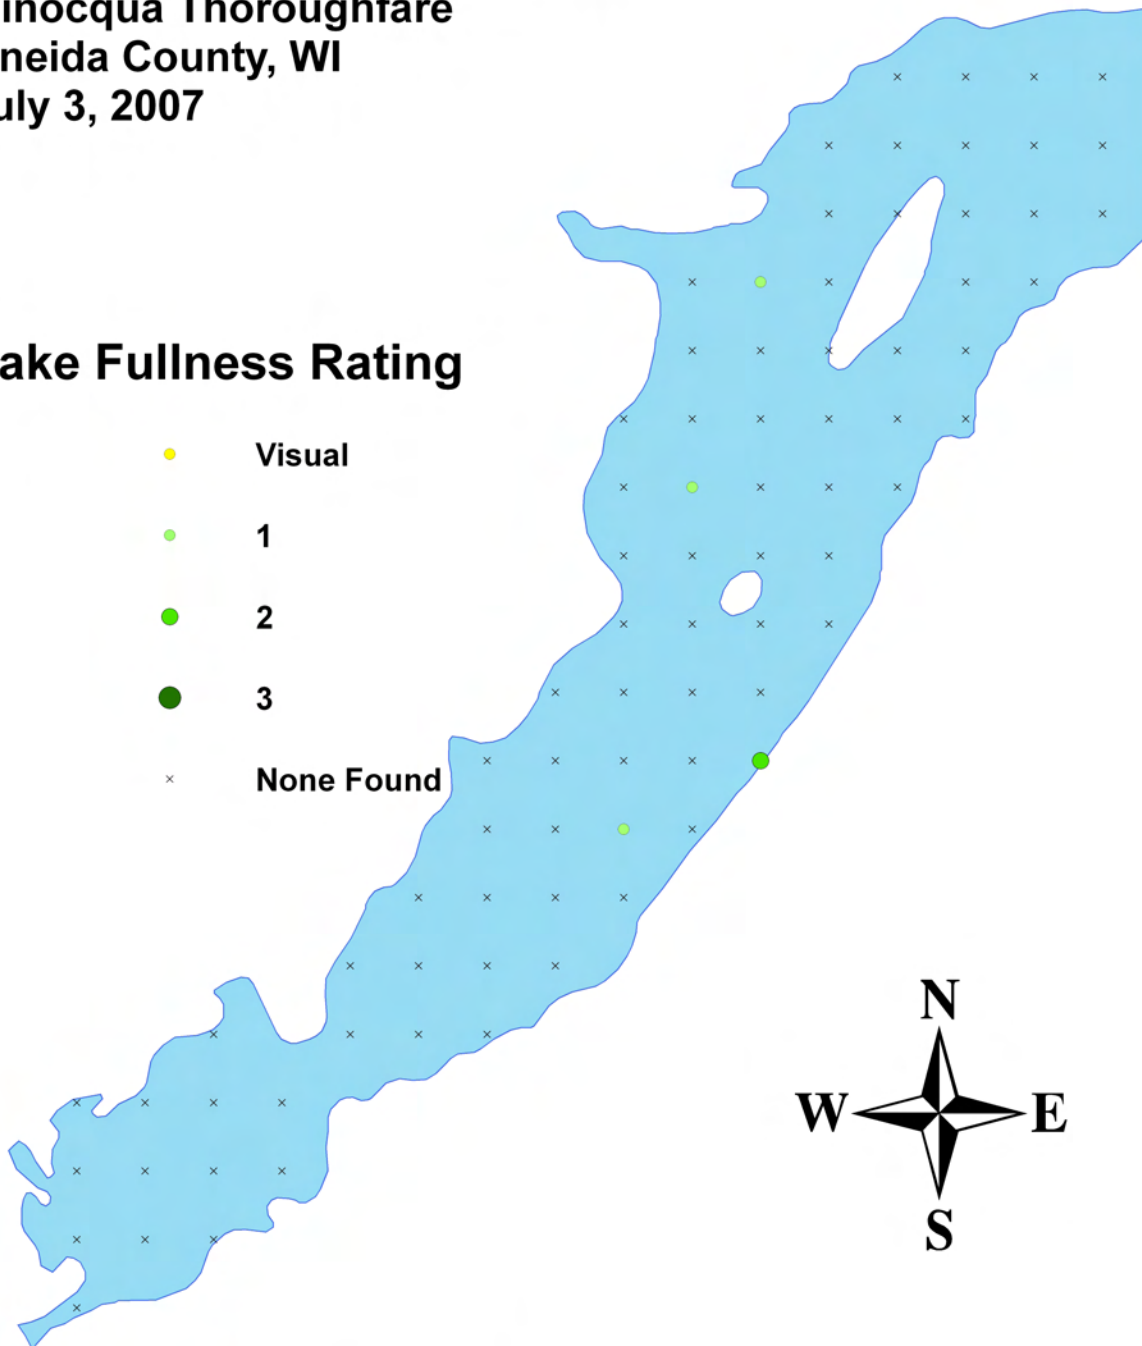

Wild celery
(*Vallisneria americana*)
Aquatic Macrophyte Distribution
Minocqua Thoroughfare
Oneida County, WI
July 3, 2007

Rake Fullness Rating

- Visual
- 1
- 2
- 3
- × None Found

0 0.1 0.2 0.4 Miles