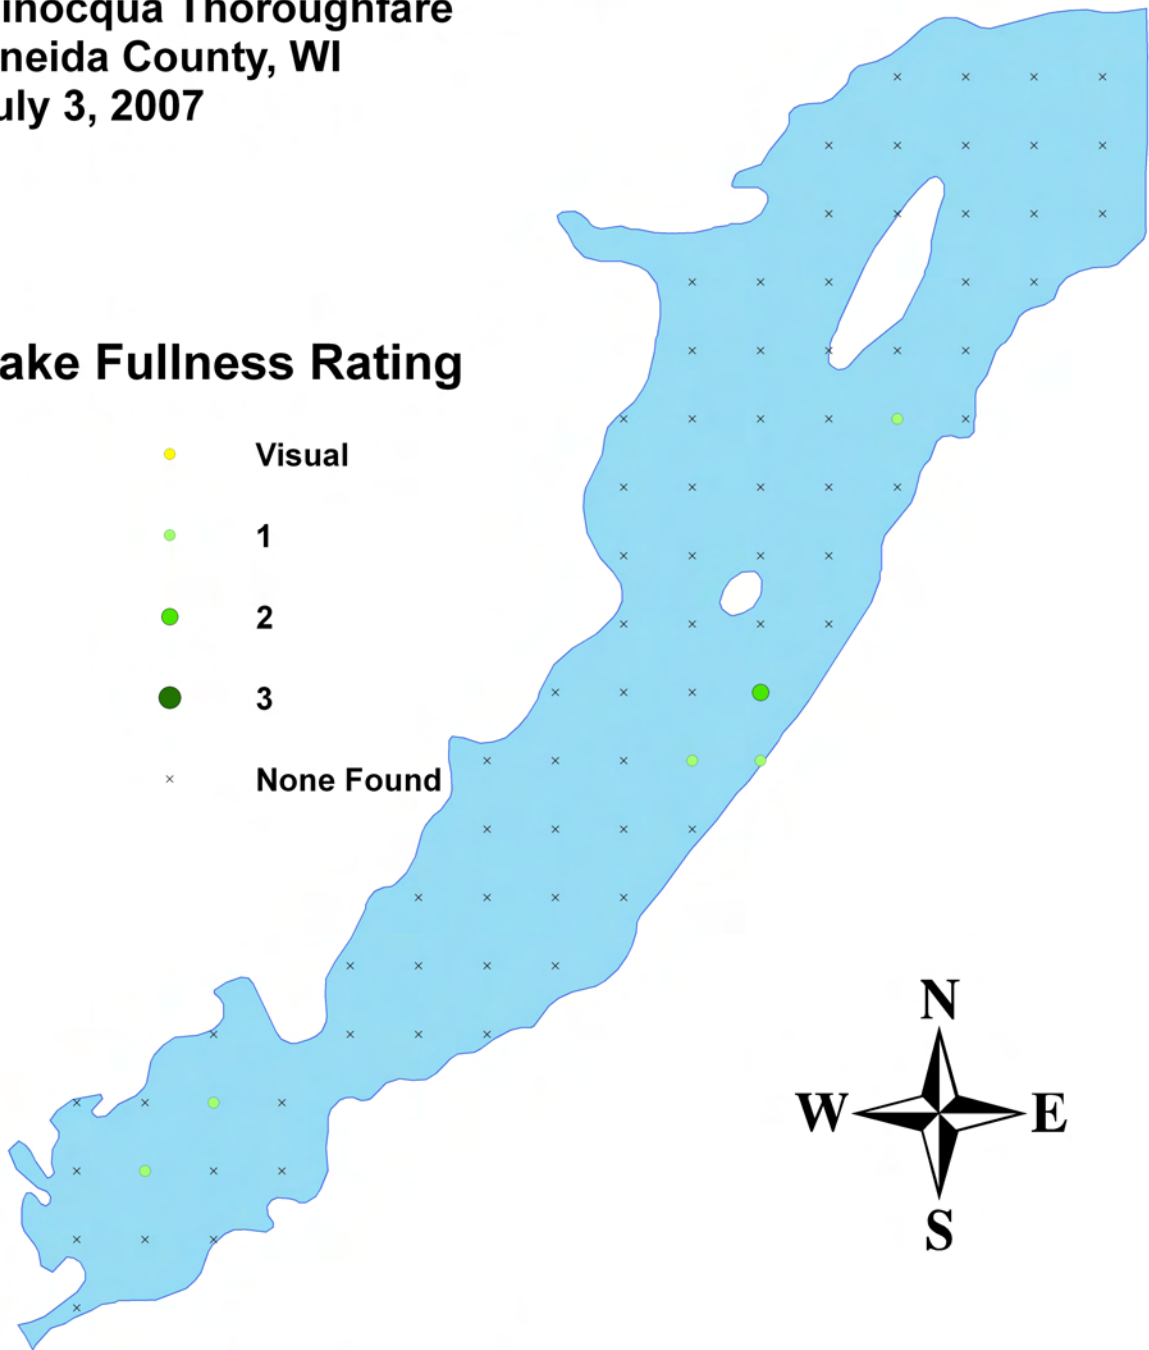

Water marigold
(*Megalodonta beckii*)
Aquatic Macrophyte Distribution
Minocqua Thoroughfare
Oneida County, WI
July 3, 2007

Rake Fullness Rating

- Visual
- 1
- 2
- 3
- × None Found