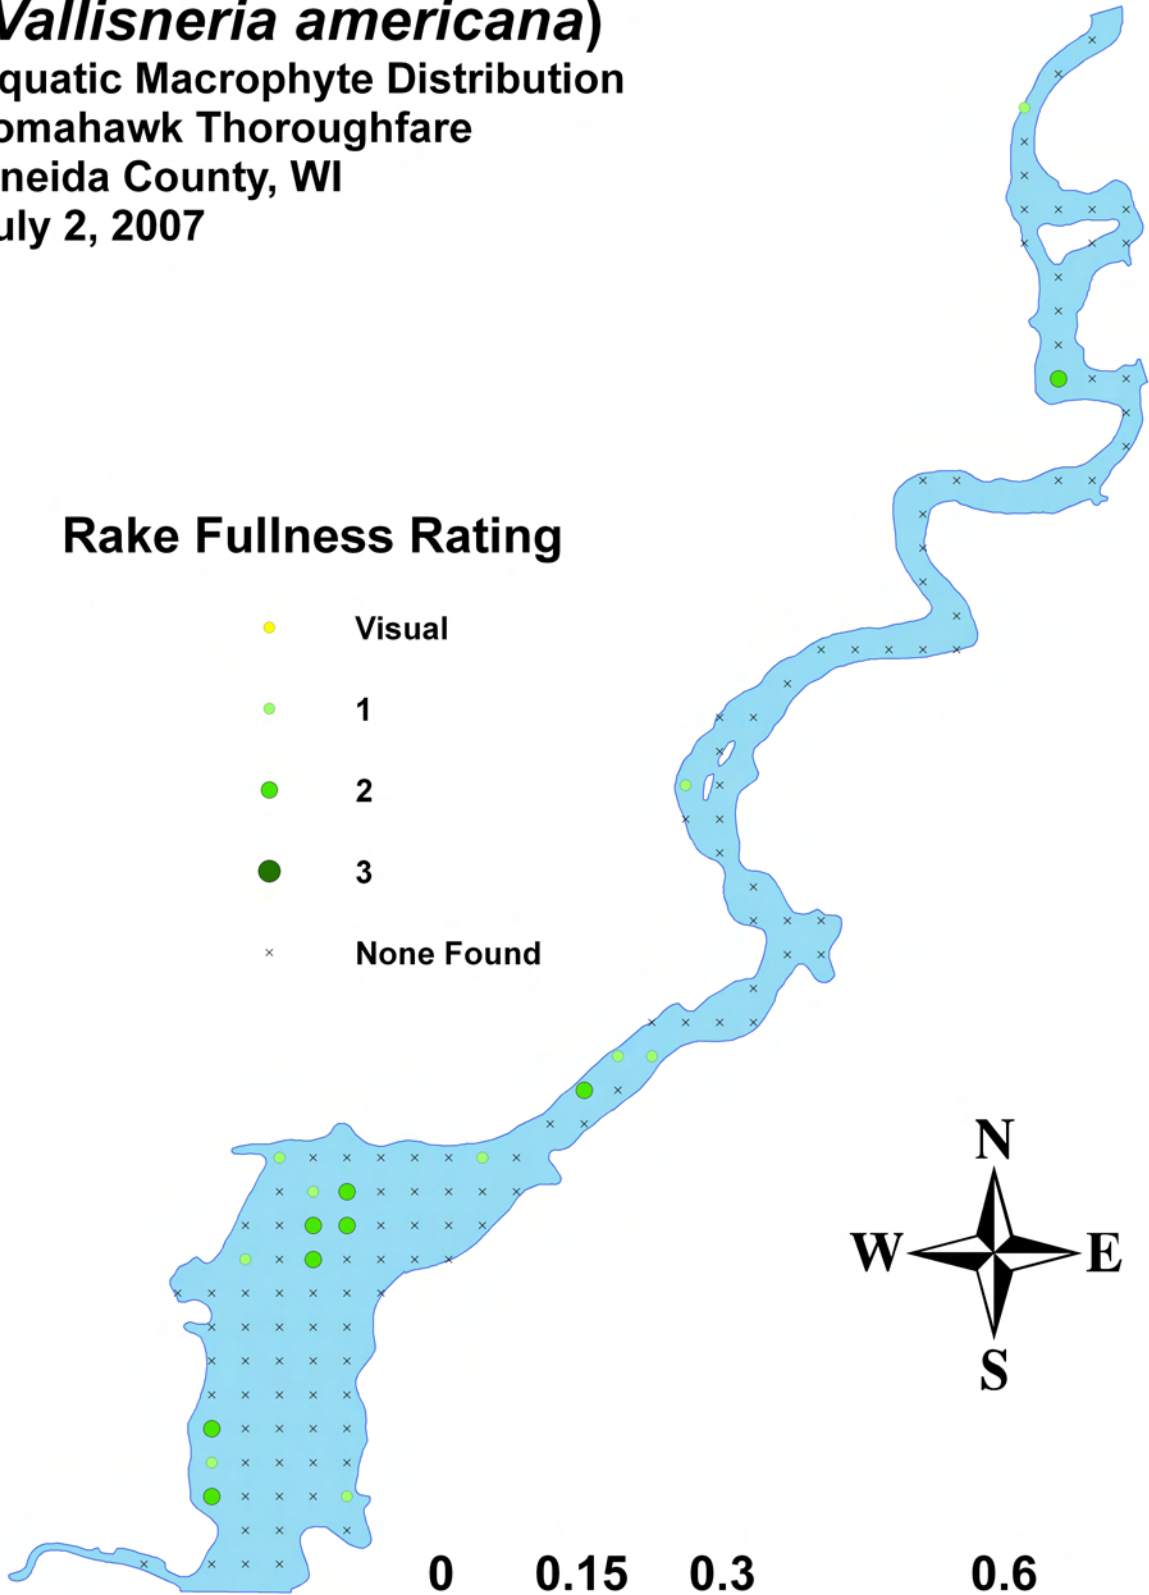

**Rake Fullness Rating**

- Visual
- 1
- 2
- 3
- × None Found

0 0.15 0.3 0.6  
Miles