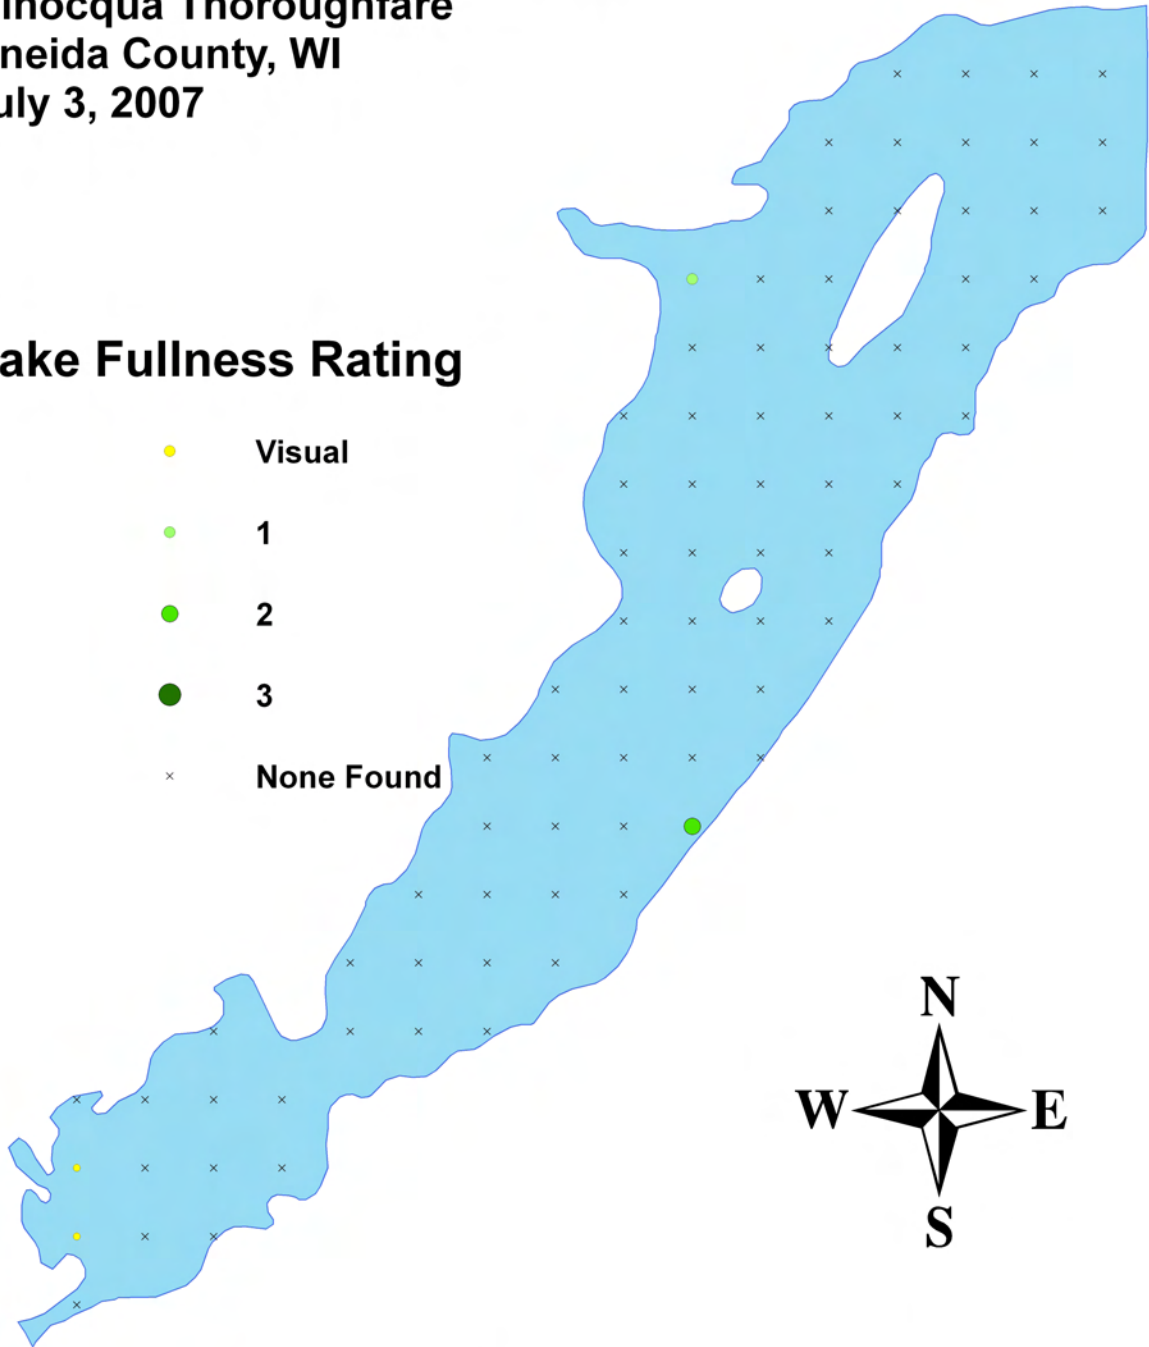

Narrow-leaf bur-reed
(*Sparganium emersum*)
Aquatic Macrophyte Distribution
Minocqua Thoroughfare
Oneida County, WI
July 3, 2007

Rake Fullness Rating

- Visual
- 1
- 2
- 3
- × None Found