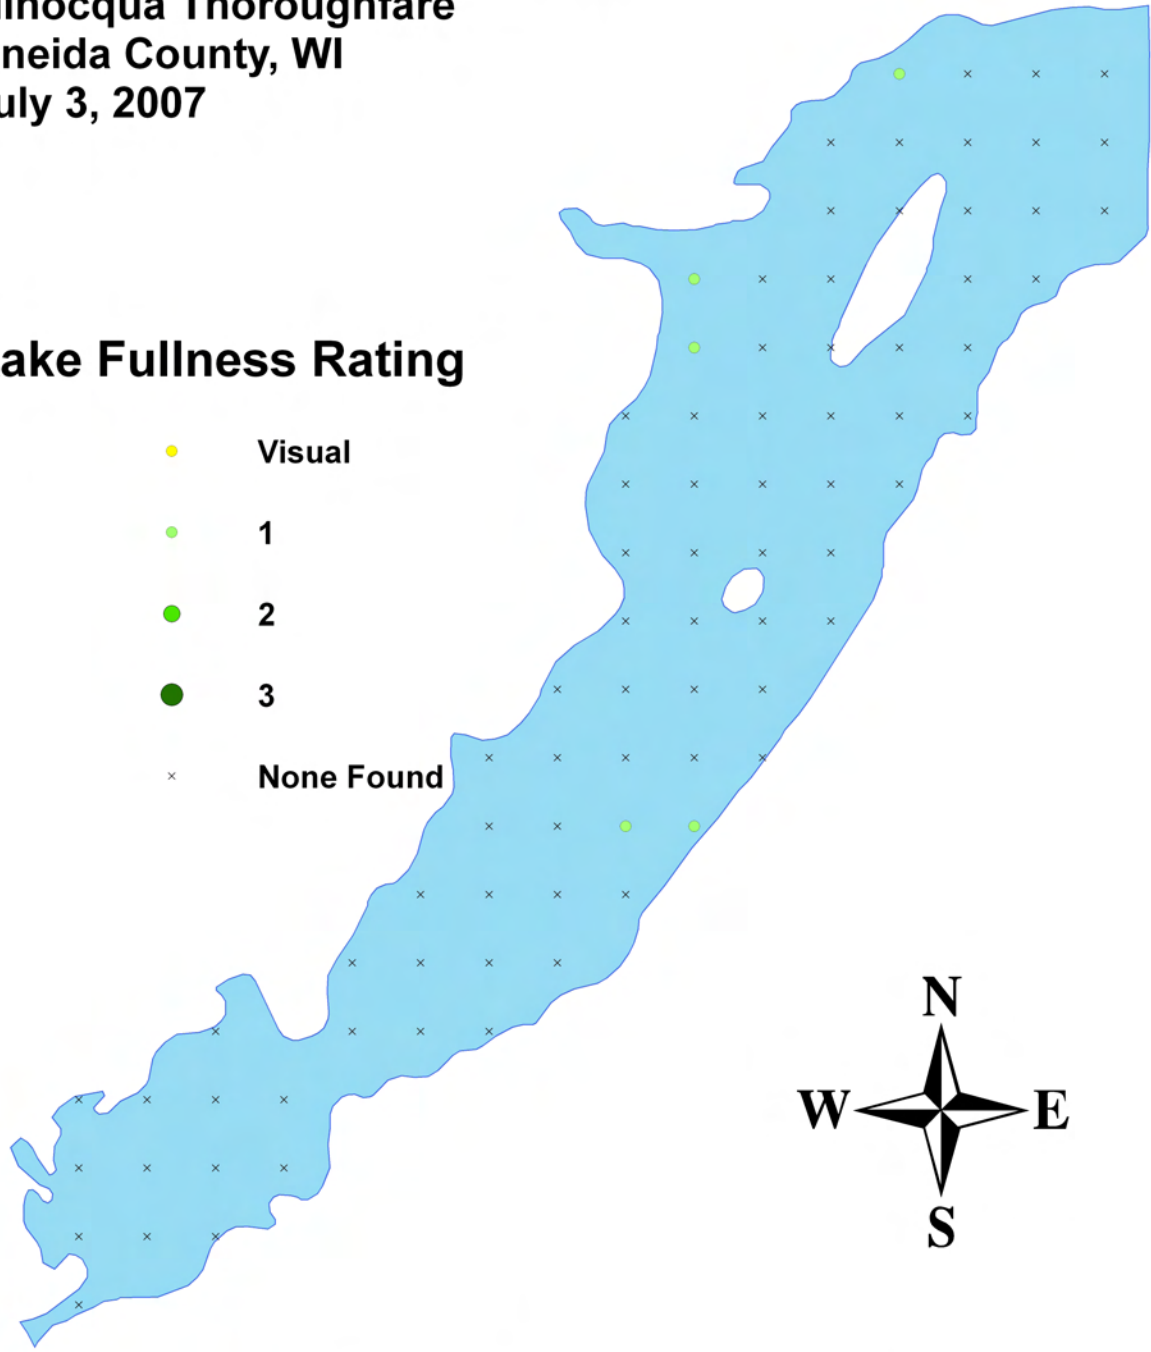

Nitella

(*Nitella* sp.)

Aquatic Macrophyte Distribution

Minocqua Thoroughfare

Oneida County, WI

July 3, 2007

Rake Fullness Rating

- Visual
- 1
- 2
- 3
- × None Found