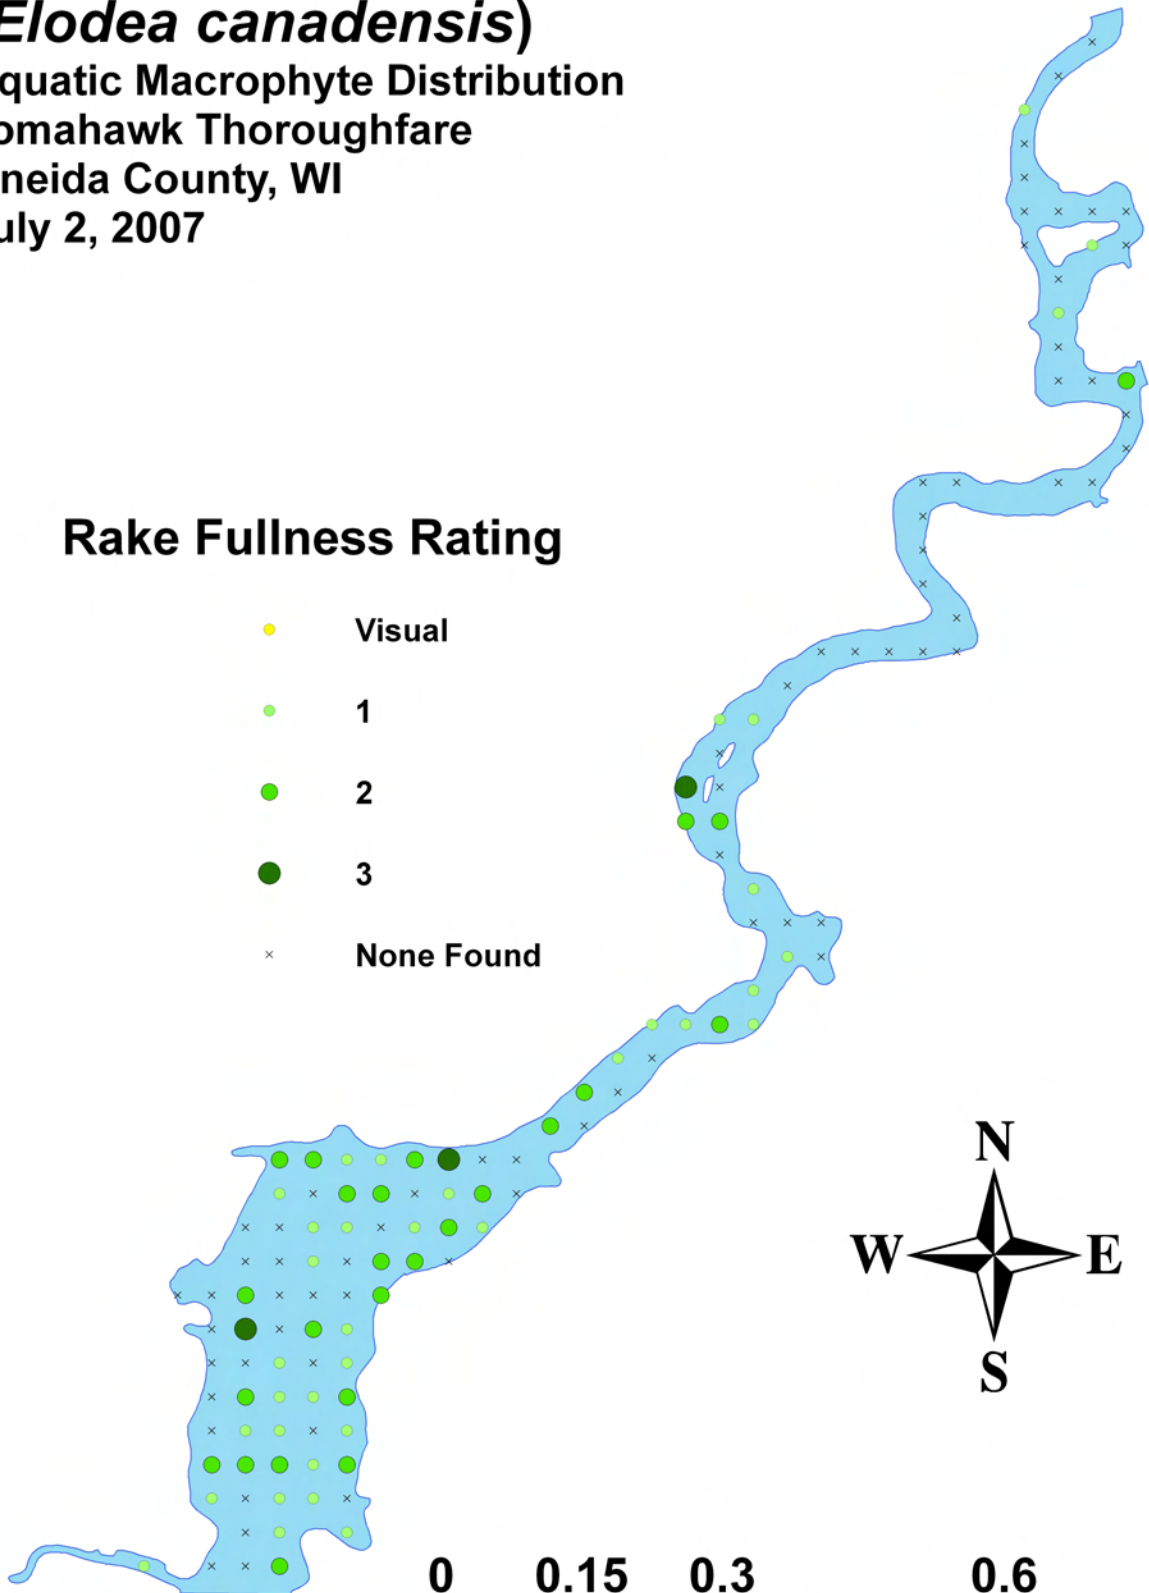

**Common waterweed
(*Elodea canadensis*)**
Aquatic Macrophyte Distribution
Tomahawk Thoroughfare
Oneida County, WI
July 2, 2007

Rake Fullness Rating

- Visual
- 1
- 2
- 3
- × None Found