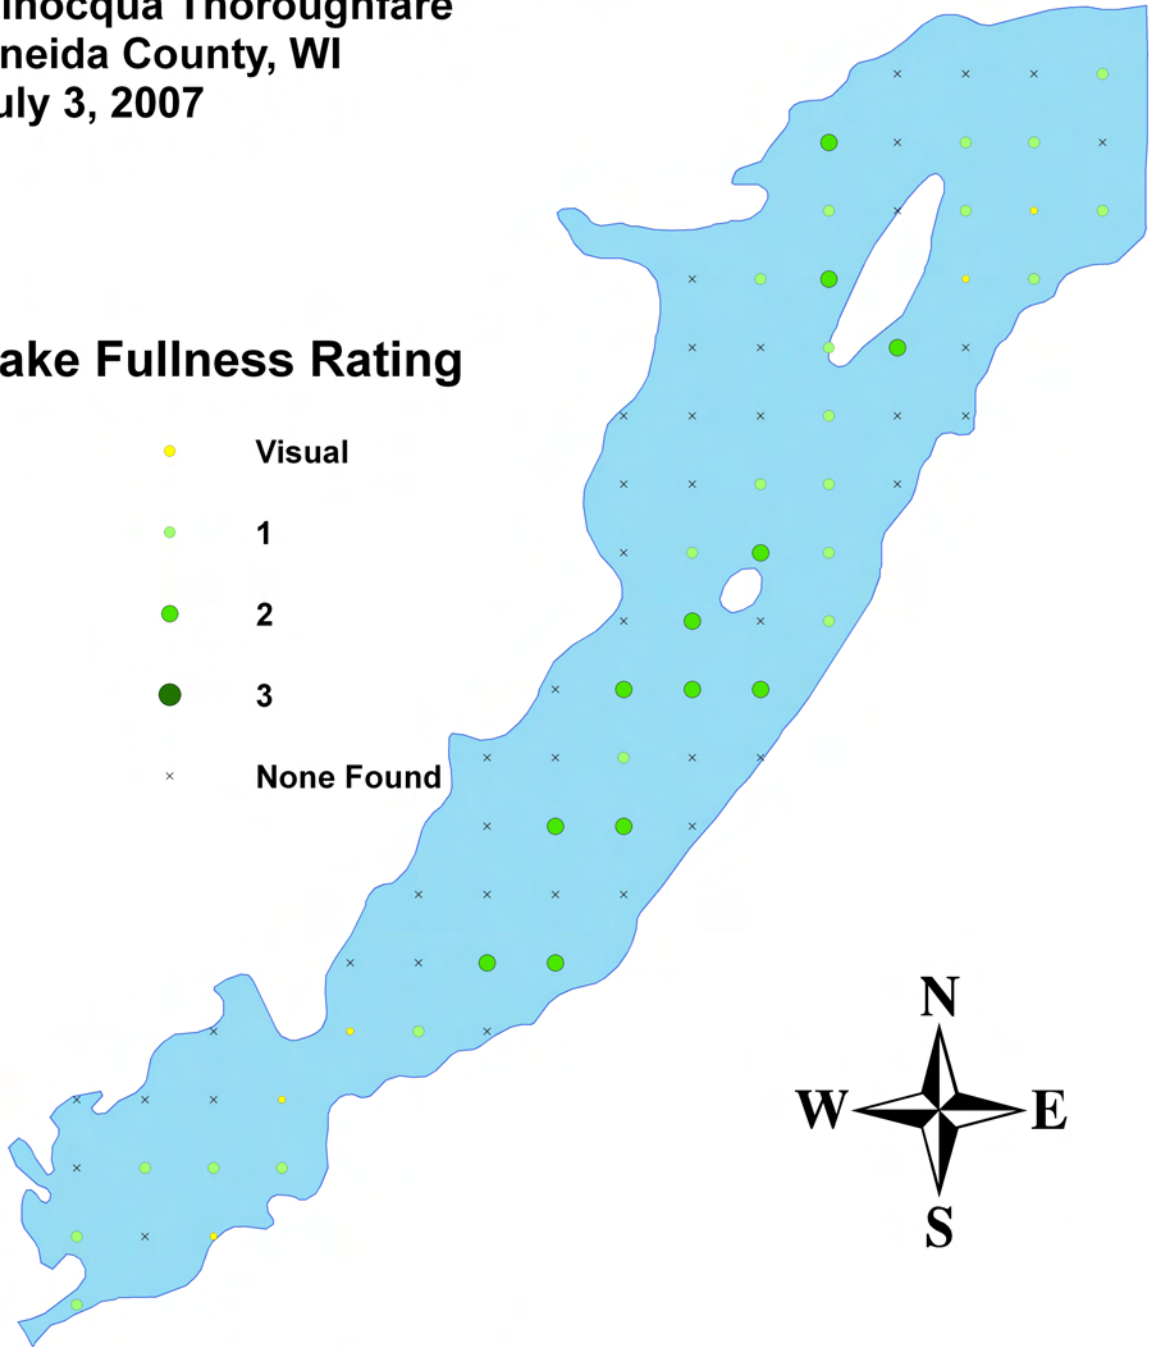

Flat-stem pondweed (*Potamogeton zosteriformis*)

Aquatic Macrophyte Distribution

Minocqua Thoroughfare

Oneida County, WI

July 3, 2007

Rake Fullness Rating

- Visual
- 1
- 2
- 3
- × None Found