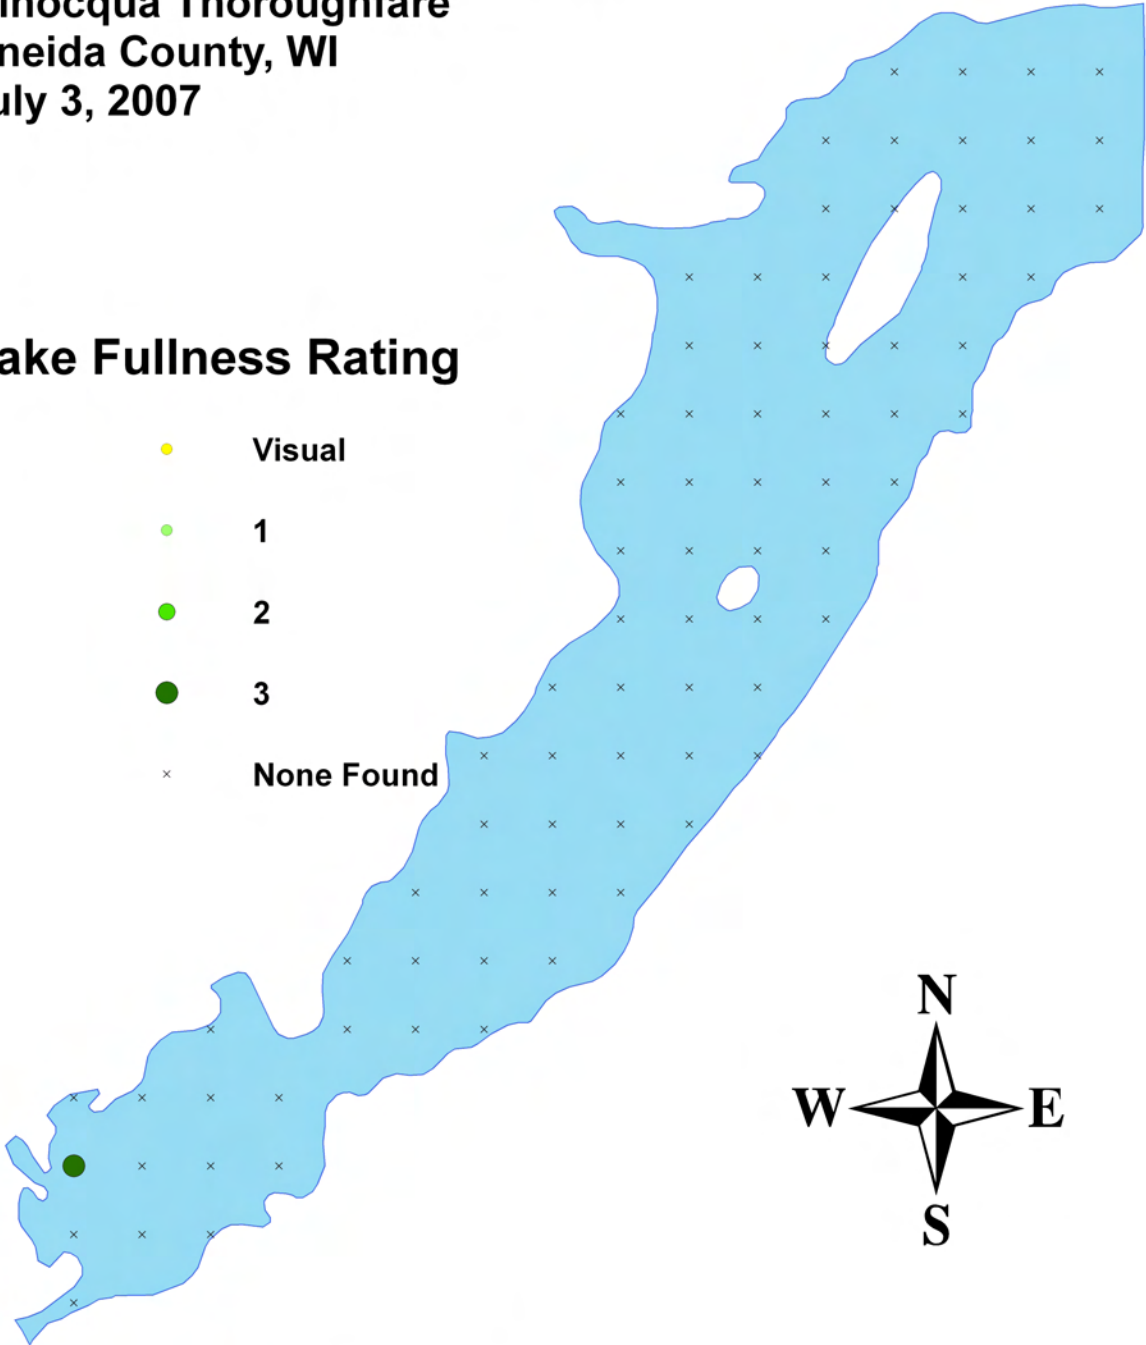

Frie's pondweed
(*Potamogeton friesii*)
Aquatic Macrophyte Distribution
Minocqua Thoroughfare
Oneida County, WI
July 3, 2007

Rake Fullness Rating

- Visual
- 1
- 2
- 3
- × None Found