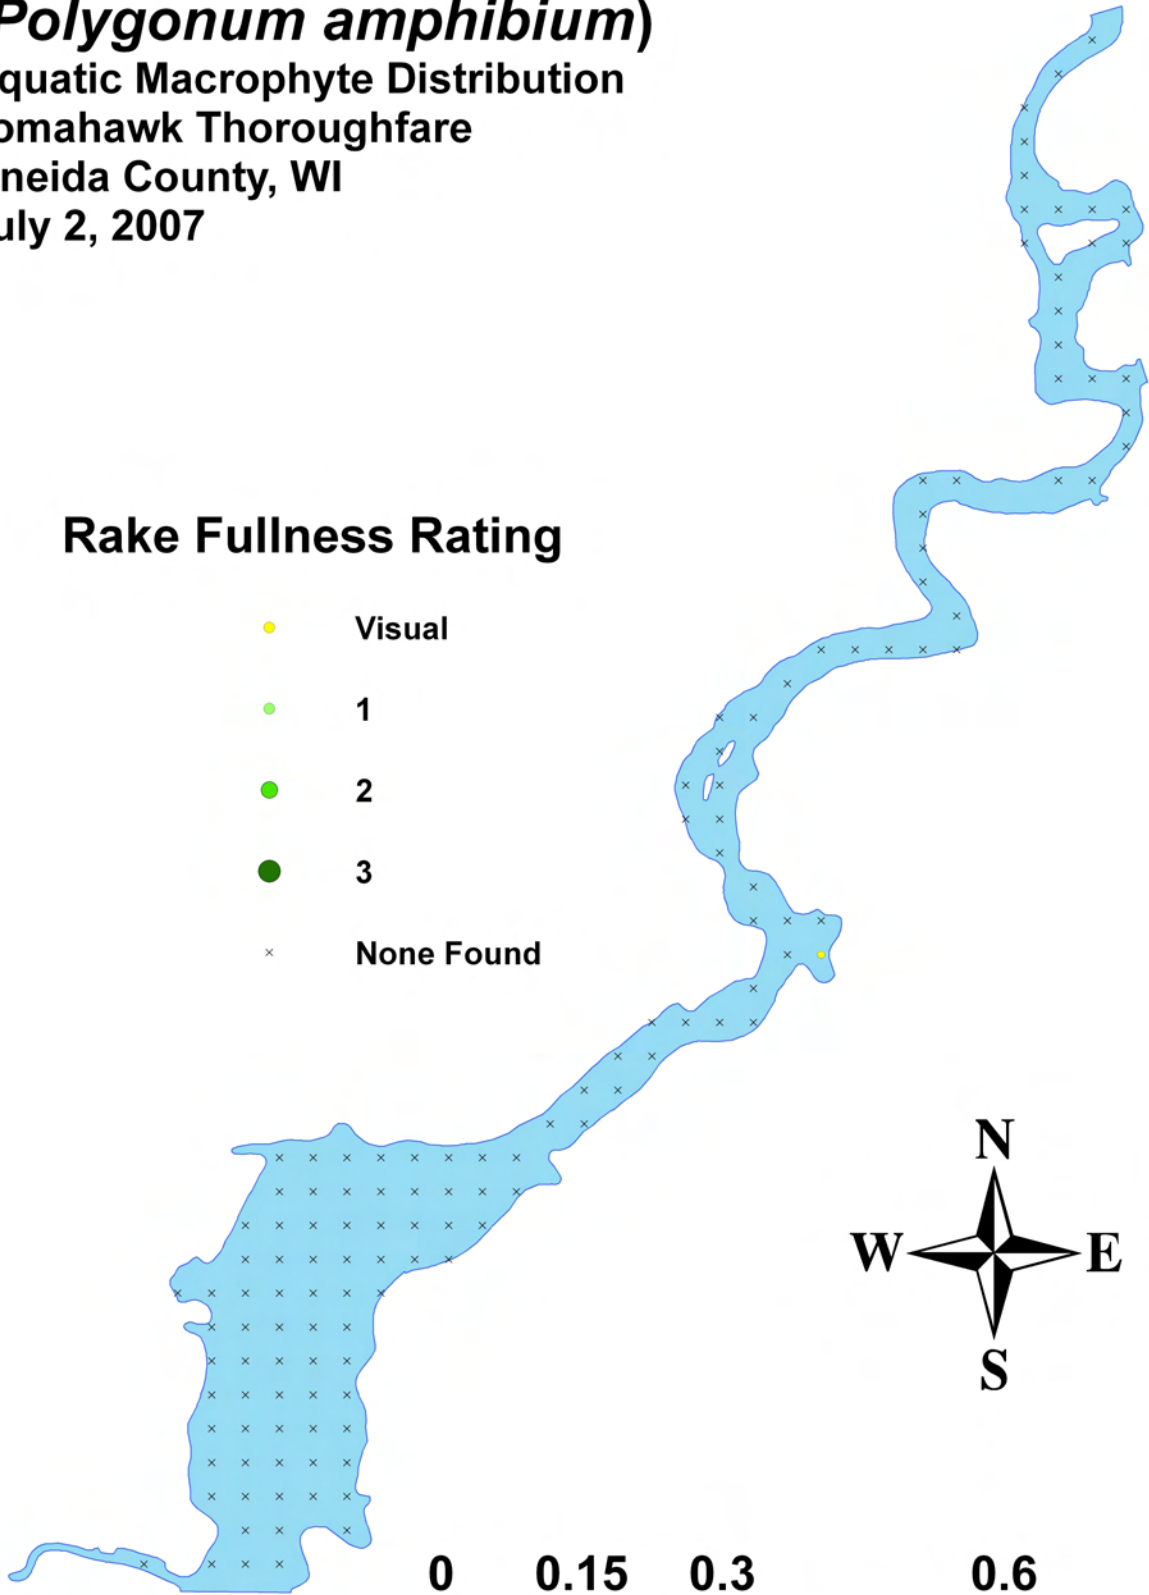

Water smartweed
(Polygonum amphibium)
Aquatic Macrophyte Distribution
Tomahawk Thoroughfare
Oneida County, WI
July 2, 2007

Rake Fullness Rating

- Visual
- 1
- 2
- 3
- × None Found

0 0.15 0.3 0.6
Miles