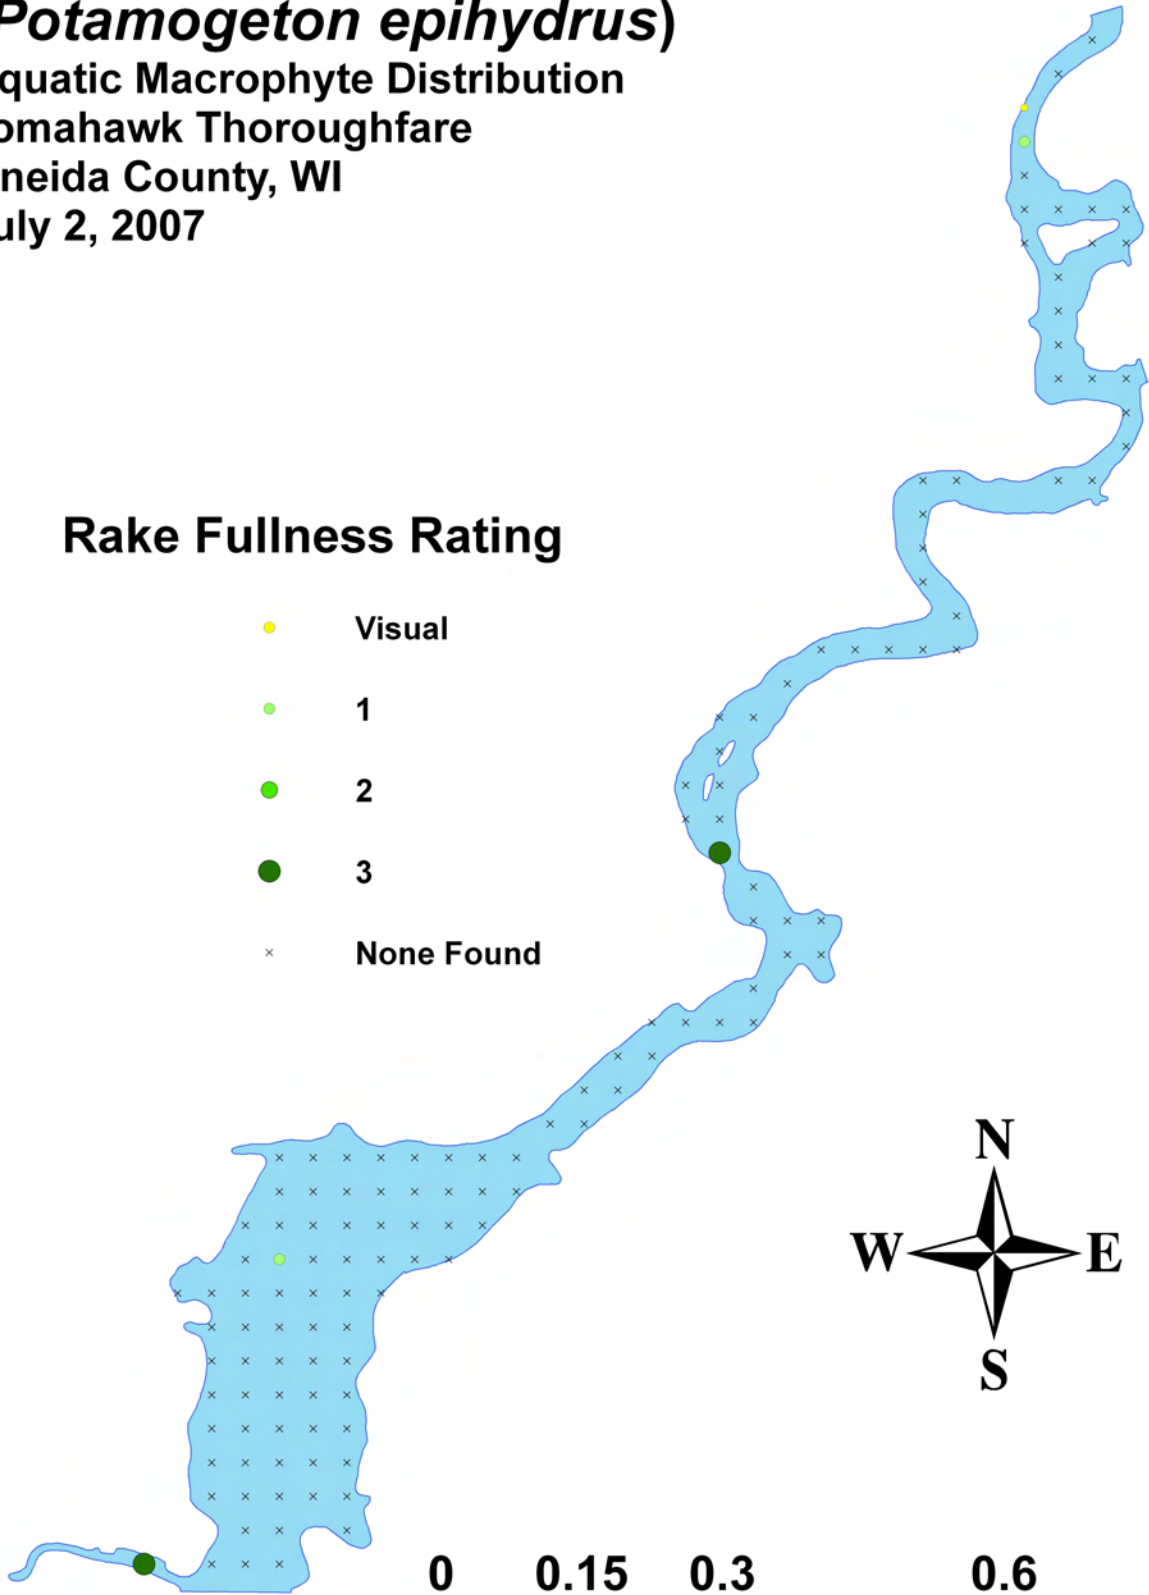

Ribbon-leaf pondweed (*Potamogeton epihydrus*)

Aquatic Macrophyte Distribution
Tomahawk Thoroughfare
Oneida County, WI
July 2, 2007

Rake Fullness Rating

- Visual
- 1
- 2
- 3
- × None Found

0 0.15 0.3 0.6
Miles