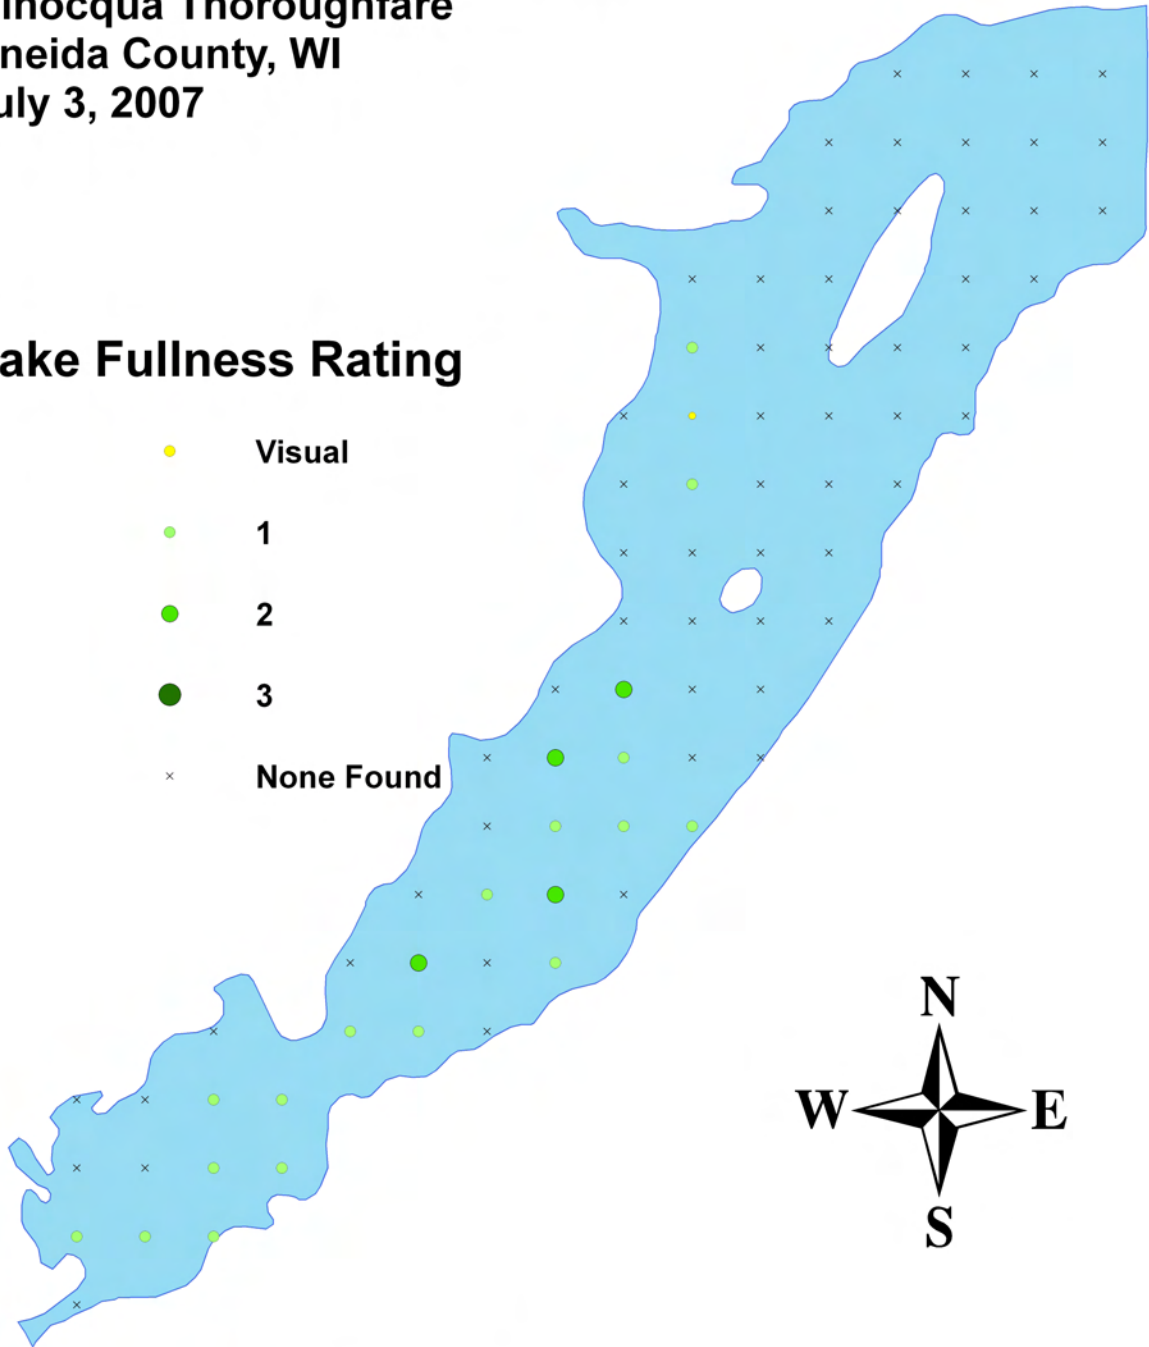

# Forked duckweed (*Lemna trisulca*)

Aquatic Macrophyte Distribution  
Minocqua Thoroughfare  
Oneida County, WI  
July 3, 2007

## Rake Fullness Rating

- Visual
- 1
- 2
- 3
- × None Found

**Purple loosestrife**  
**(*Lythrum salicaria*)**  
**Aquatic Macrophyte Distribution**  
**Minocqua Thoroughfare**  
**Oneida County, WI**  
**July 3, 2007**