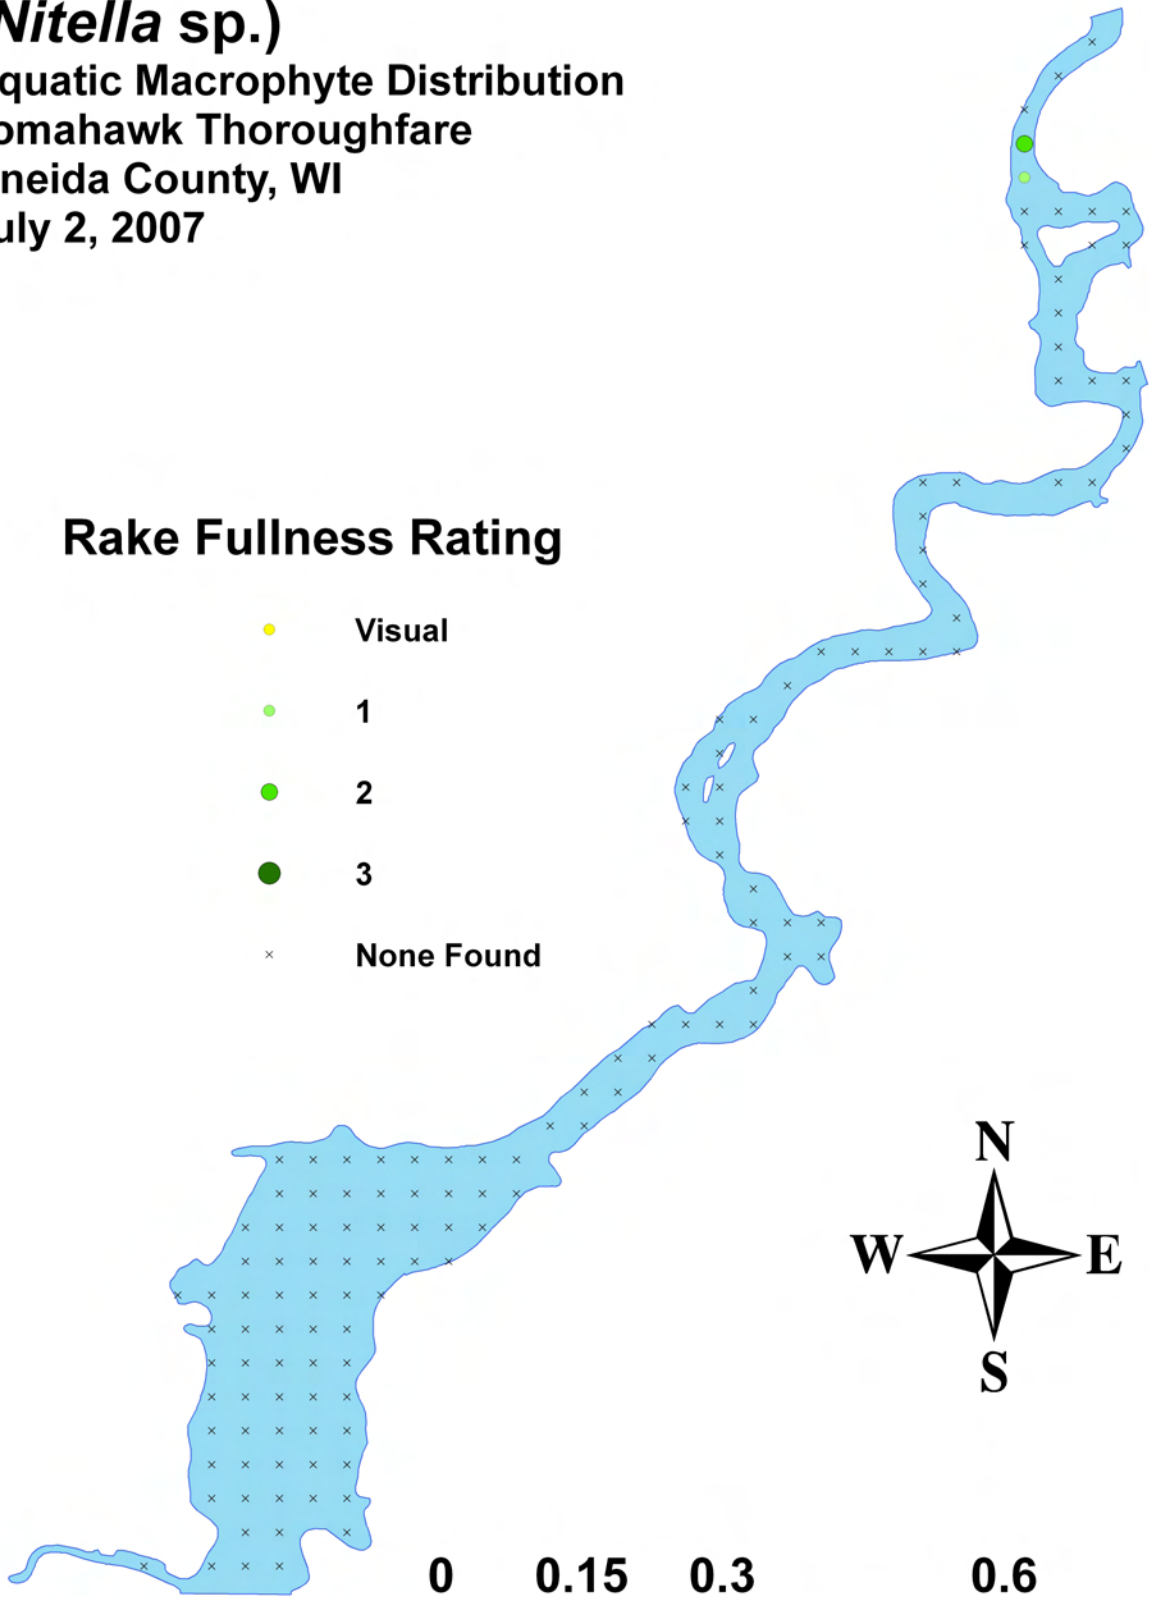

Nitella

(*Nitella* sp.)

Aquatic Macrophyte Distribution

Tomahawk Thoroughfare

Oneida County, WI

July 2, 2007

Rake Fullness Rating

- Visual
- 1
- 2
- 3
- × None Found

0 0.15 0.3 0.6 Miles