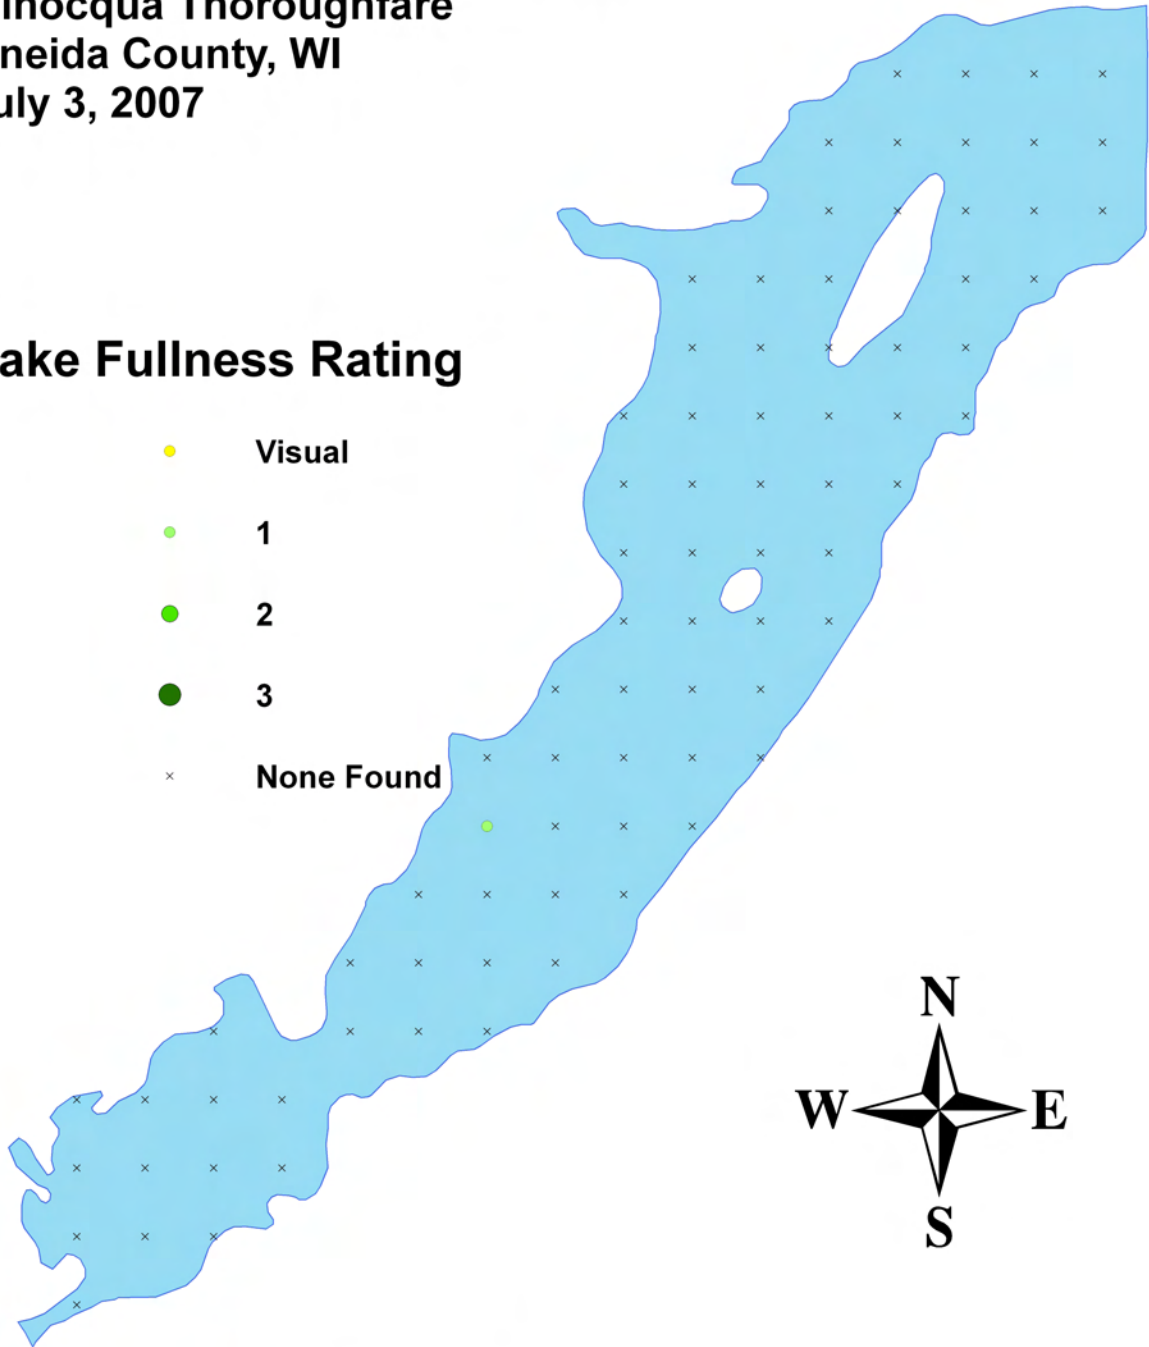

Aquatic Moss

Aquatic Macrophyte Distribution
Minocqua Thoroughfare
Oneida County, WI
July 3, 2007

Rake Fullness Rating

- Visual
- 1
- 2
- 3
- × None Found