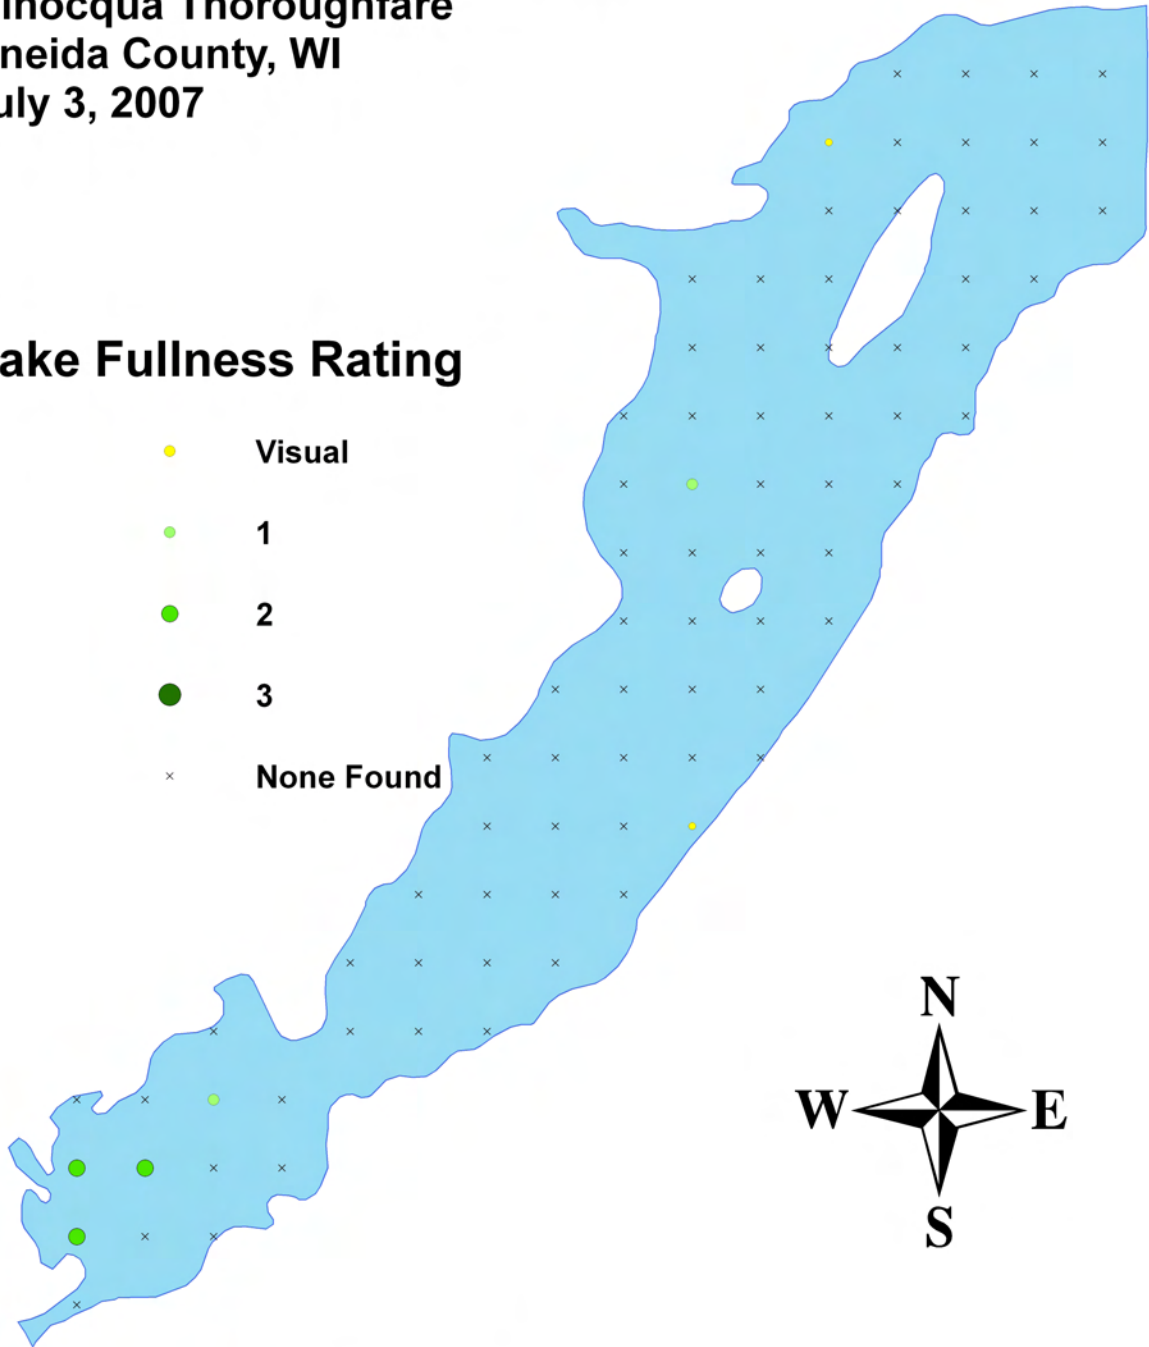

## Rake Fullness Rating

- Visual
- 1
- 2
- 3
- × None Found

**Wild celery**  
**(*Vallisneria americana*)**  
Aquatic Macrophyte Distribution  
Minocqua Thoroughfare  
Oneida County, WI  
July 3, 2007

**Rake Fullness Rating**