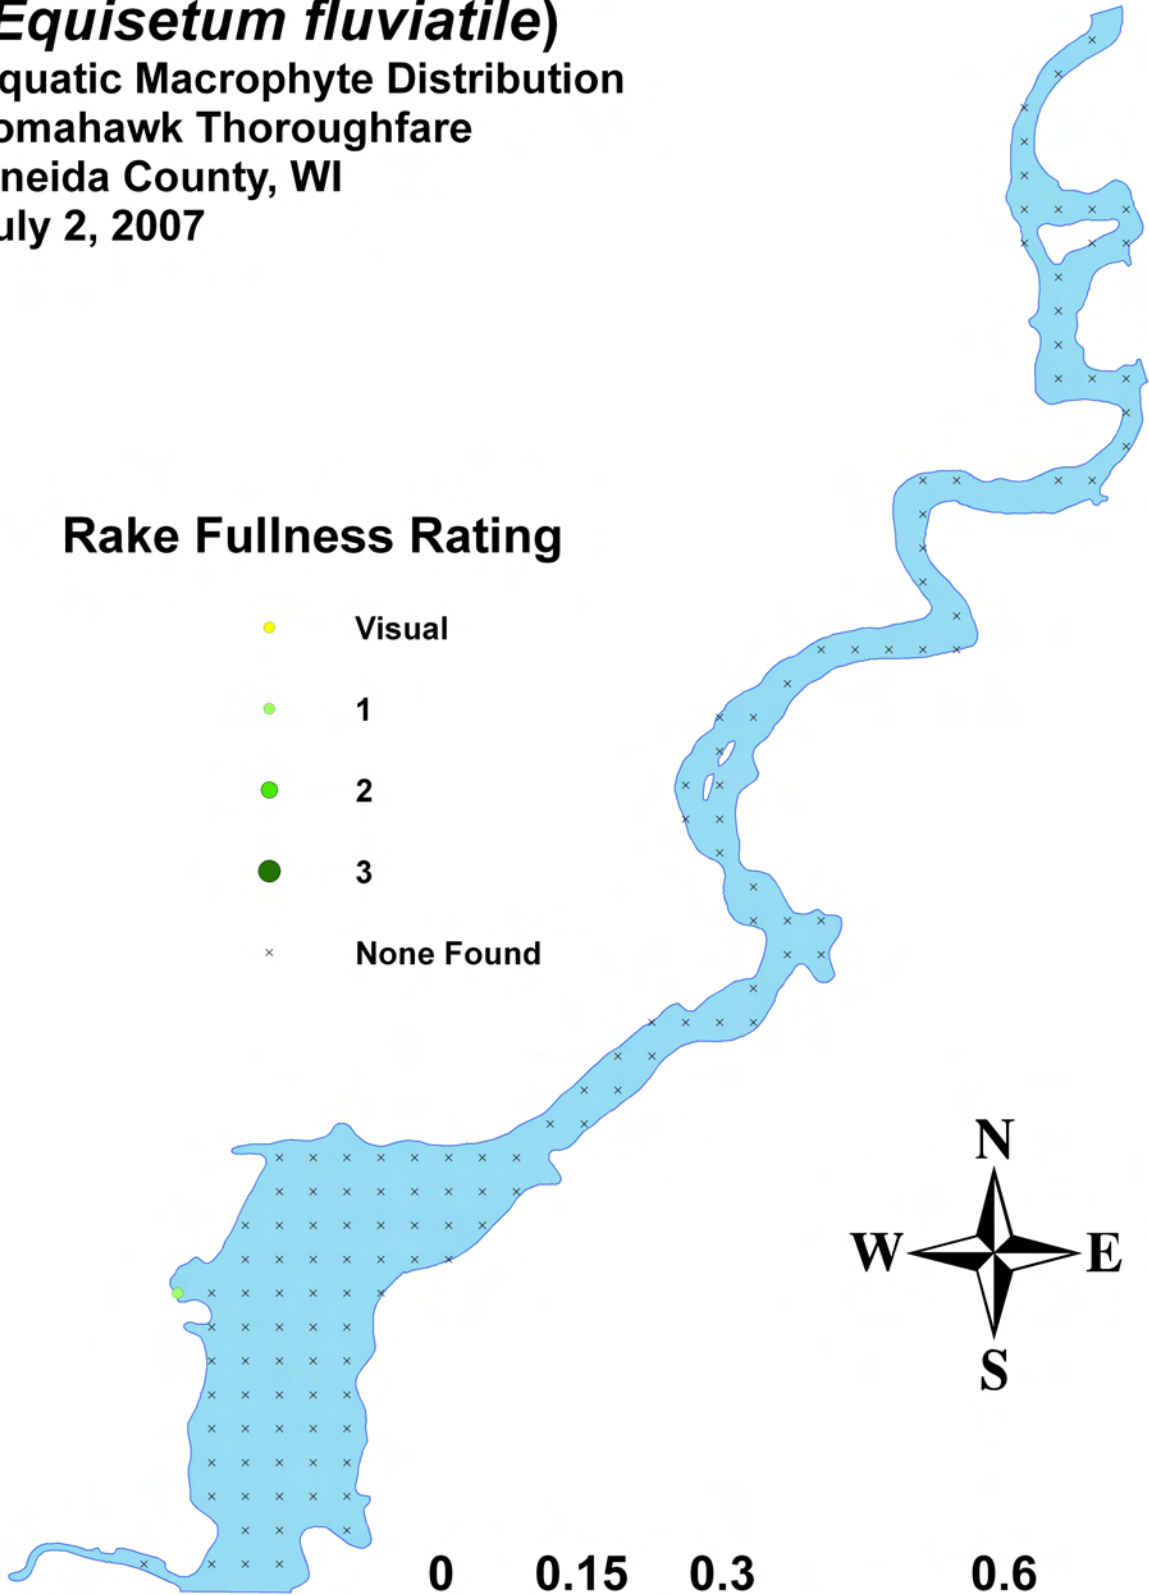

Water horsetail
(*Equisetum fluviatile*)
Aquatic Macrophyte Distribution
Tomahawk Thoroughfare
Oneida County, WI
July 2, 2007

Rake Fullness Rating

- Visual
- 1
- 2
- 3
- × None Found

0 0.15 0.3 0.6
Miles