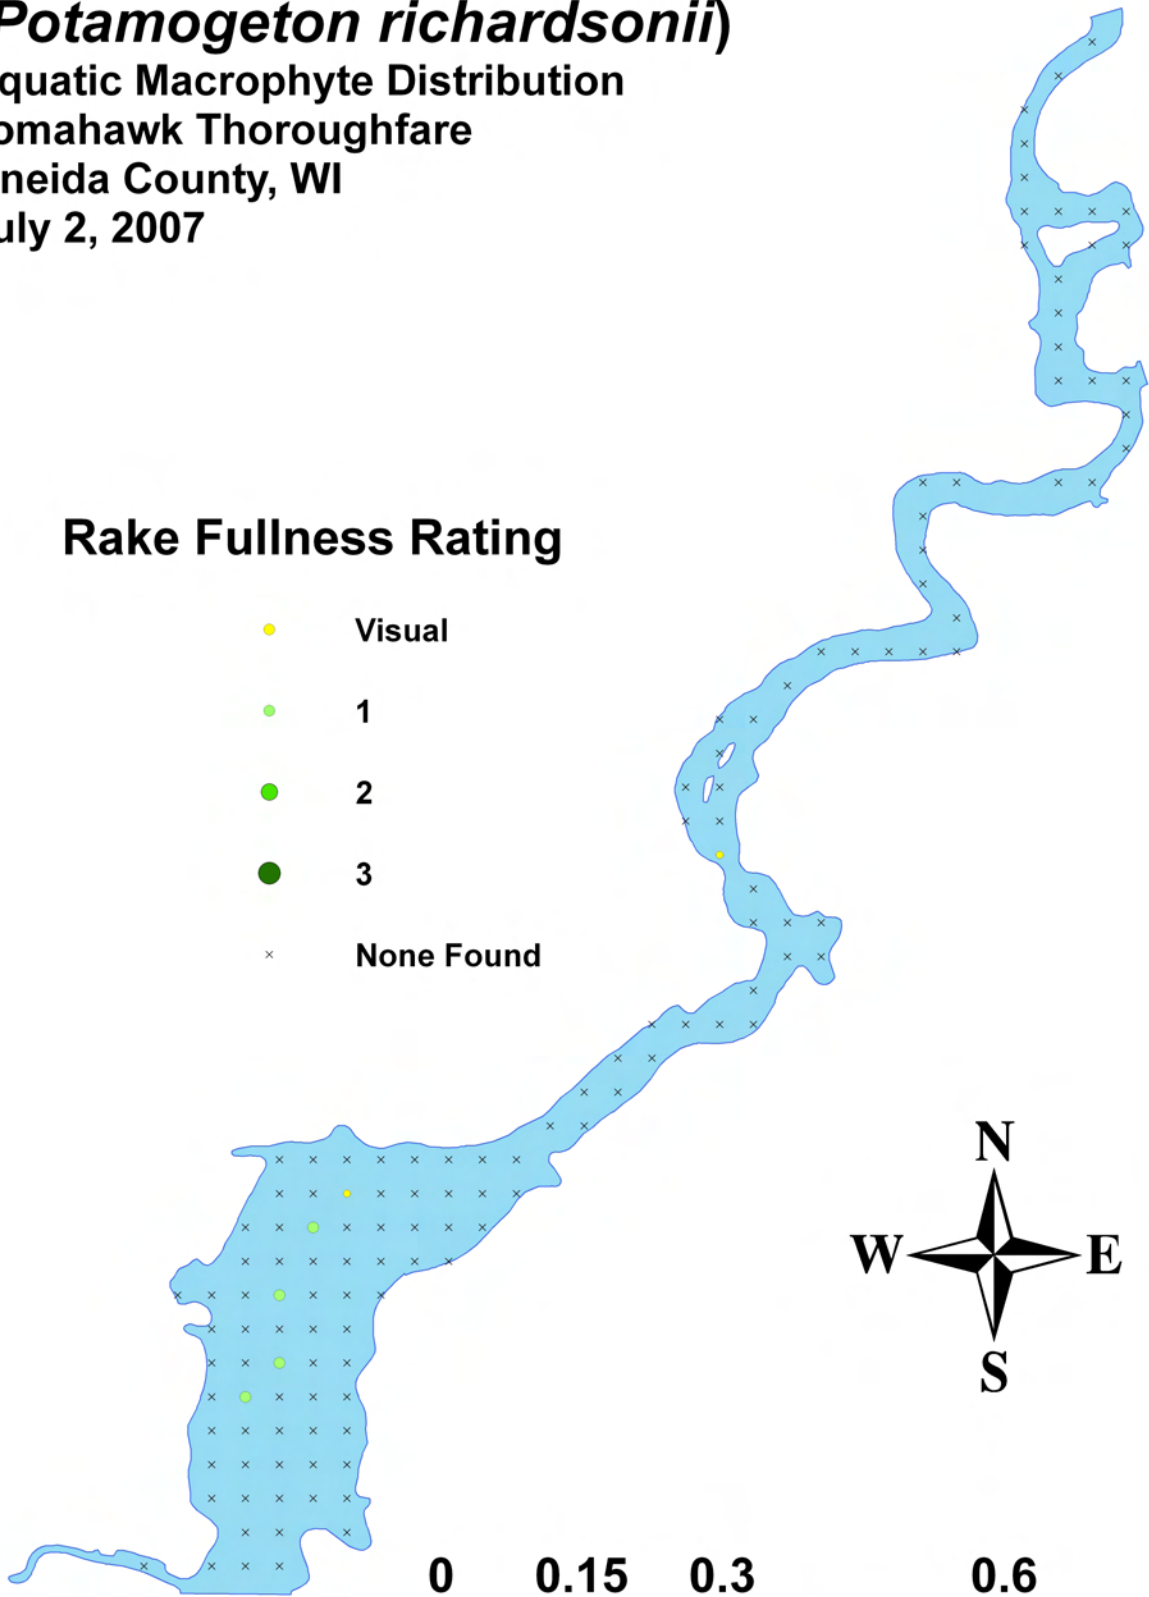

Clasping-leaf pondweed (*Potamogeton richardsonii*)

Aquatic Macrophyte Distribution
Tomahawk Thoroughfare
Oneida County, WI
July 2, 2007

Rake Fullness Rating

- Visual
- 1
- 2
- 3
- × None Found

0 0.15 0.3 0.6
Miles