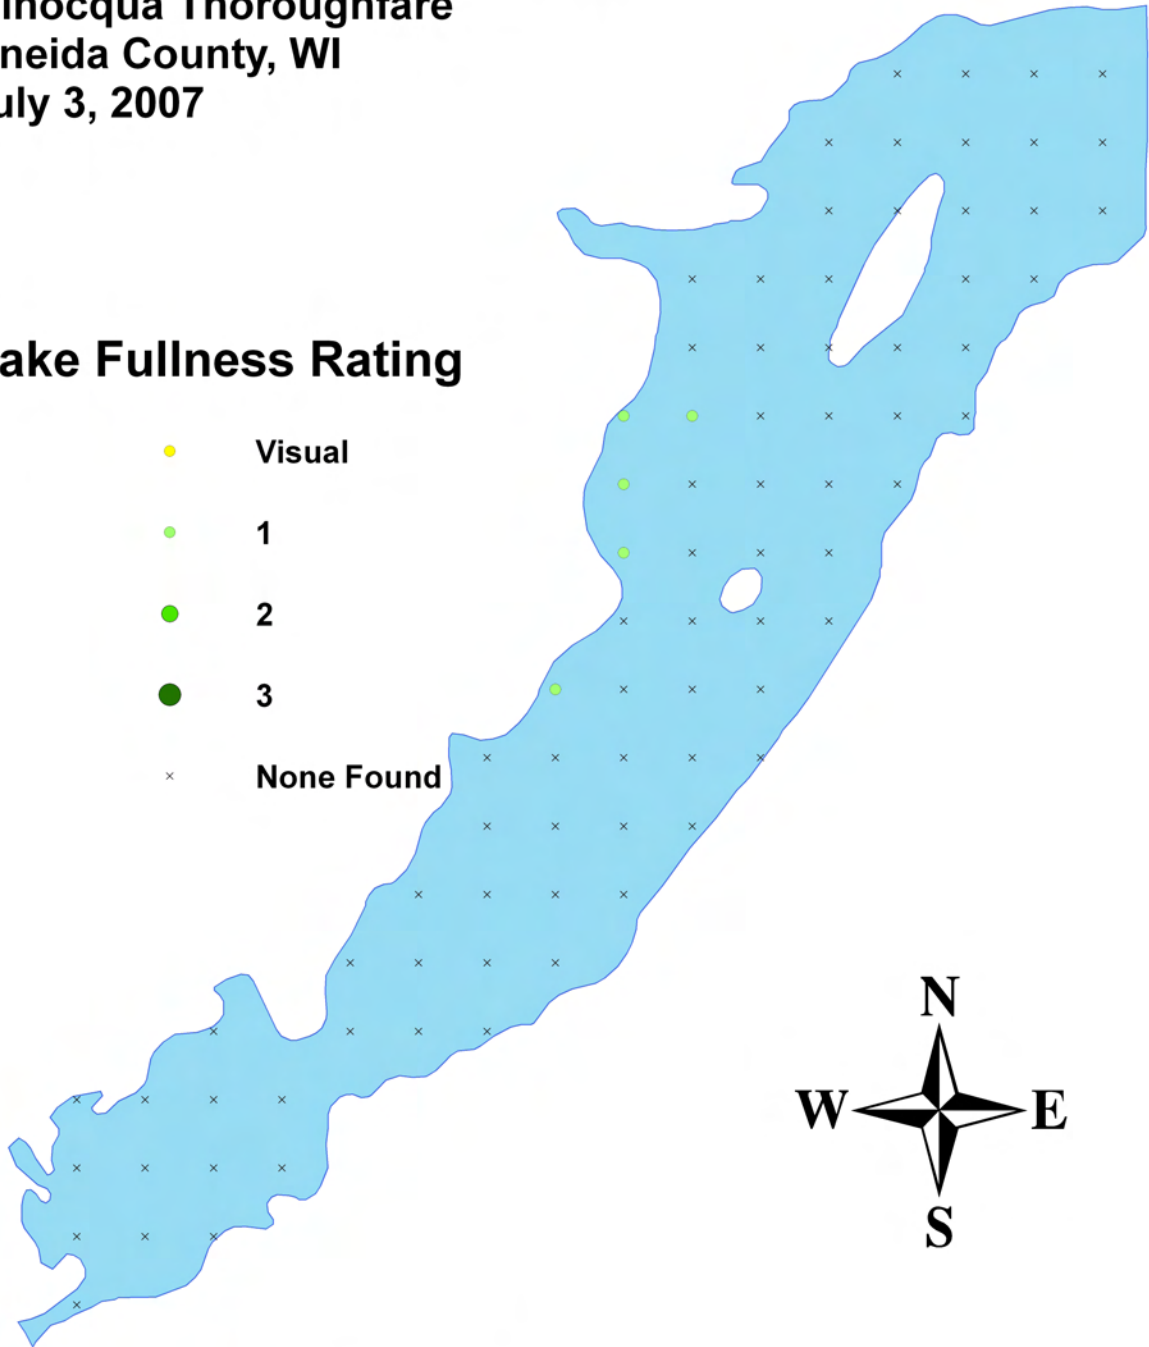

Narrow-leaved cattail
(*Typha angustifolia*)
Aquatic Macrophyte Distribution
Minocqua Thoroughfare
Oneida County, WI
July 3, 2007

Rake Fullness Rating

- Visual
- 1
- 2
- 3
- × None Found