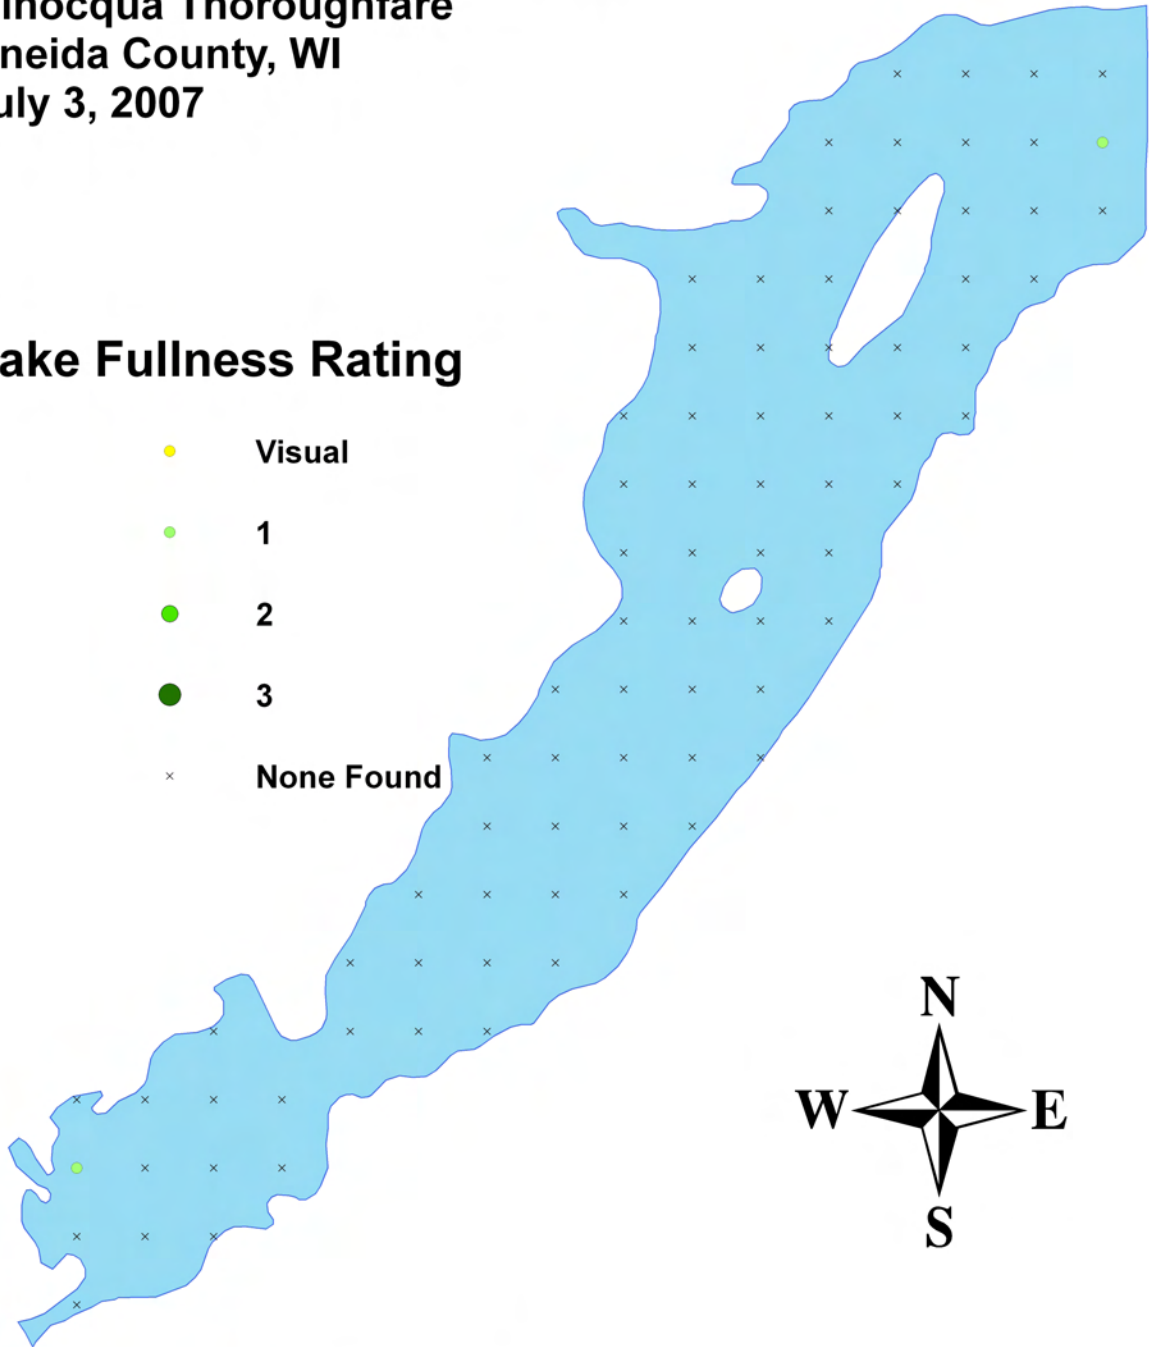

Variable pondweed (*Potamogeton gramineus*)

Aquatic Macrophyte Distribution

Minocqua Thoroughfare

Oneida County, WI

July 3, 2007

Rake Fullness Rating

- Visual
- 1
- 2
- 3
- × None Found