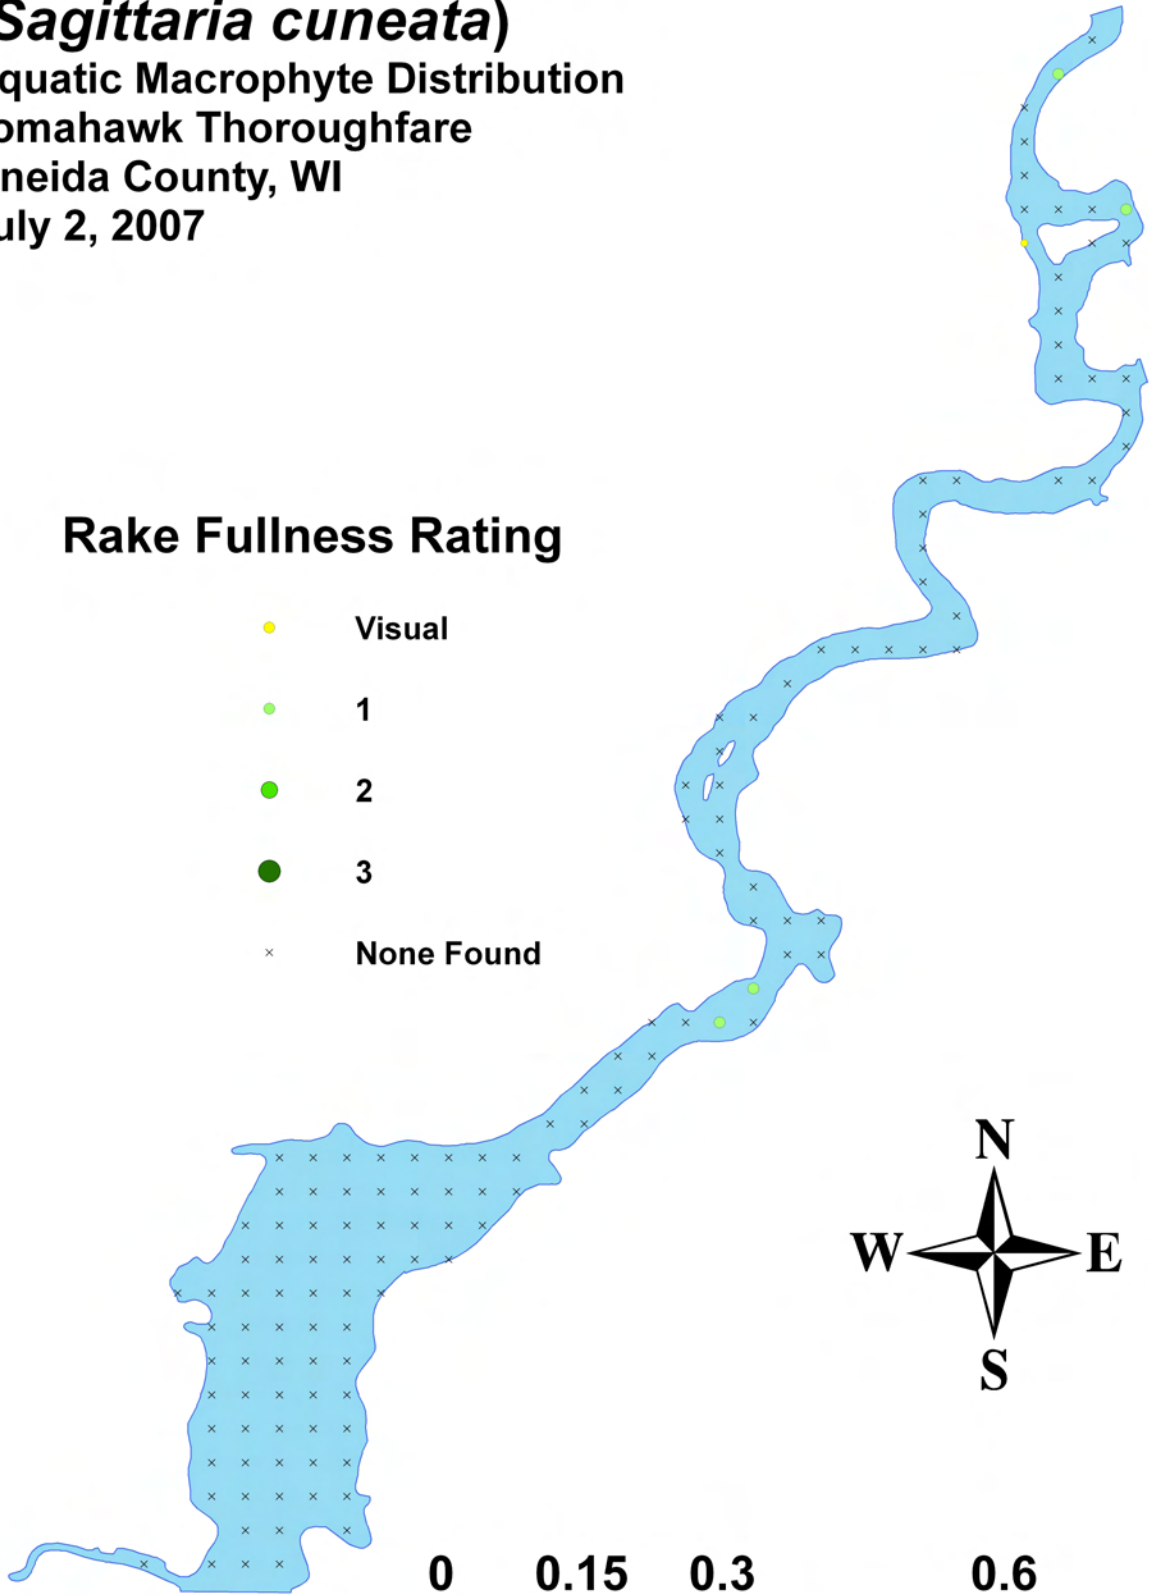

Arum-leaved arrowhead (*Sagittaria cuneata*)

Aquatic Macrophyte Distribution
Tomahawk Thoroughfare
Oneida County, WI
July 2, 2007

Rake Fullness Rating

- Visual
- 1
- 2
- 3
- × None Found

0 0.15 0.3 0.6
Miles