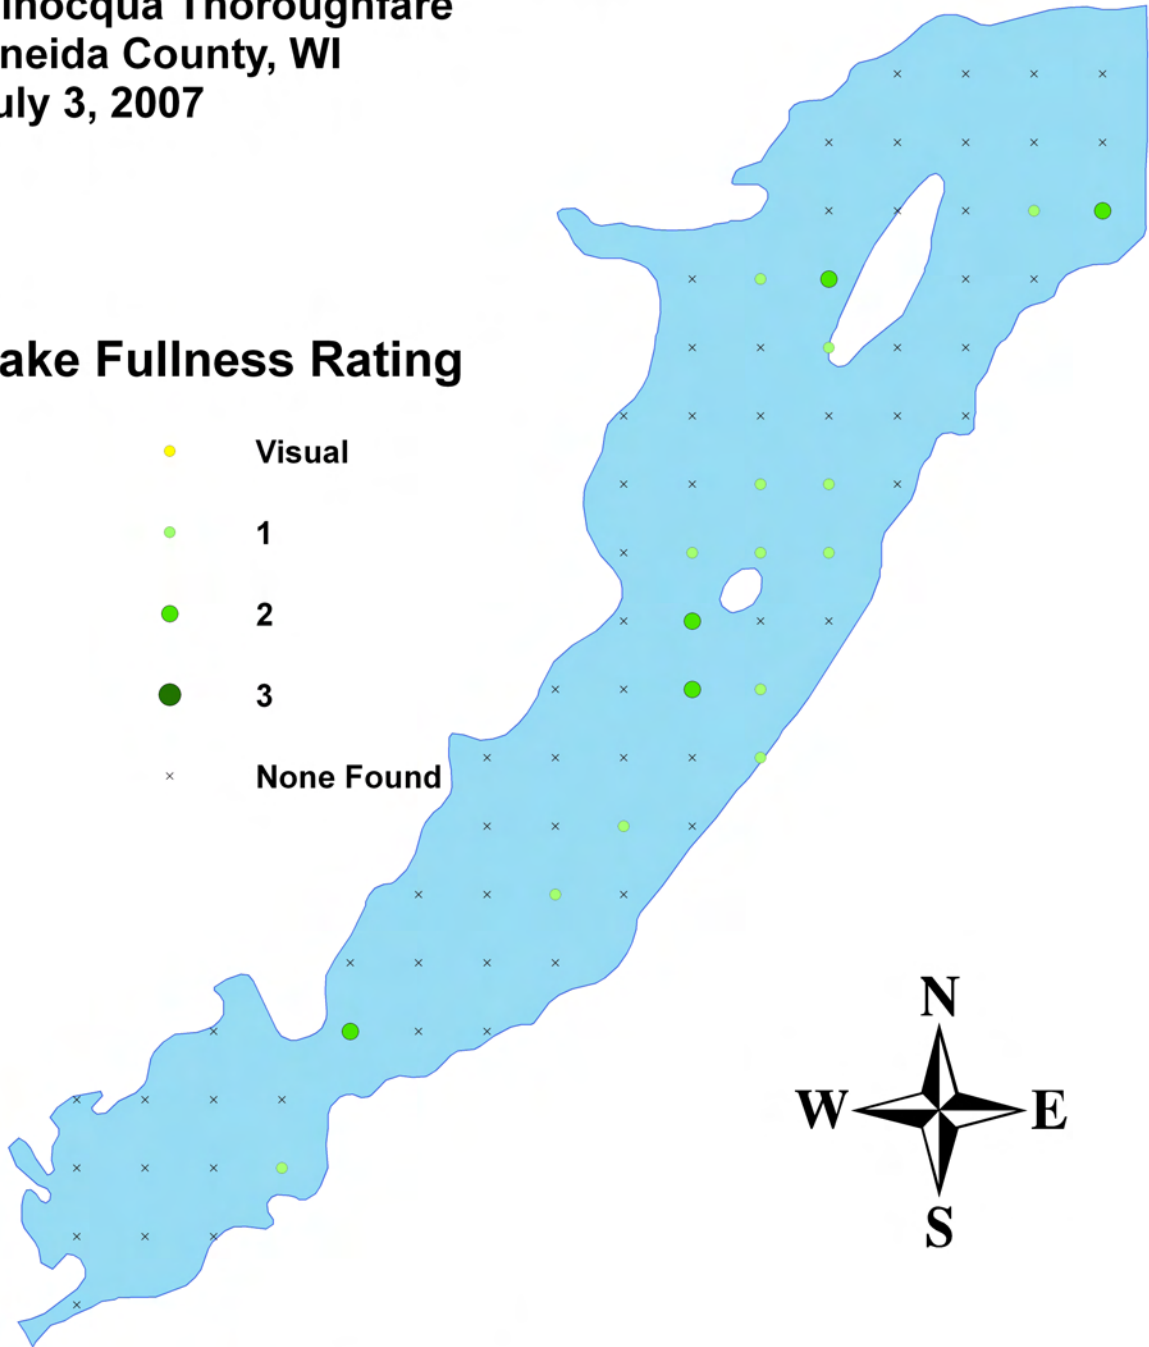

Robbins (fern) pondweed (*Potamogeton robbinsii*)

Aquatic Macrophyte Distribution

Minocqua Thoroughfare

Oneida County, WI

July 3, 2007

Rake Fullness Rating

- Visual
- 1
- 2
- 3
- × None Found