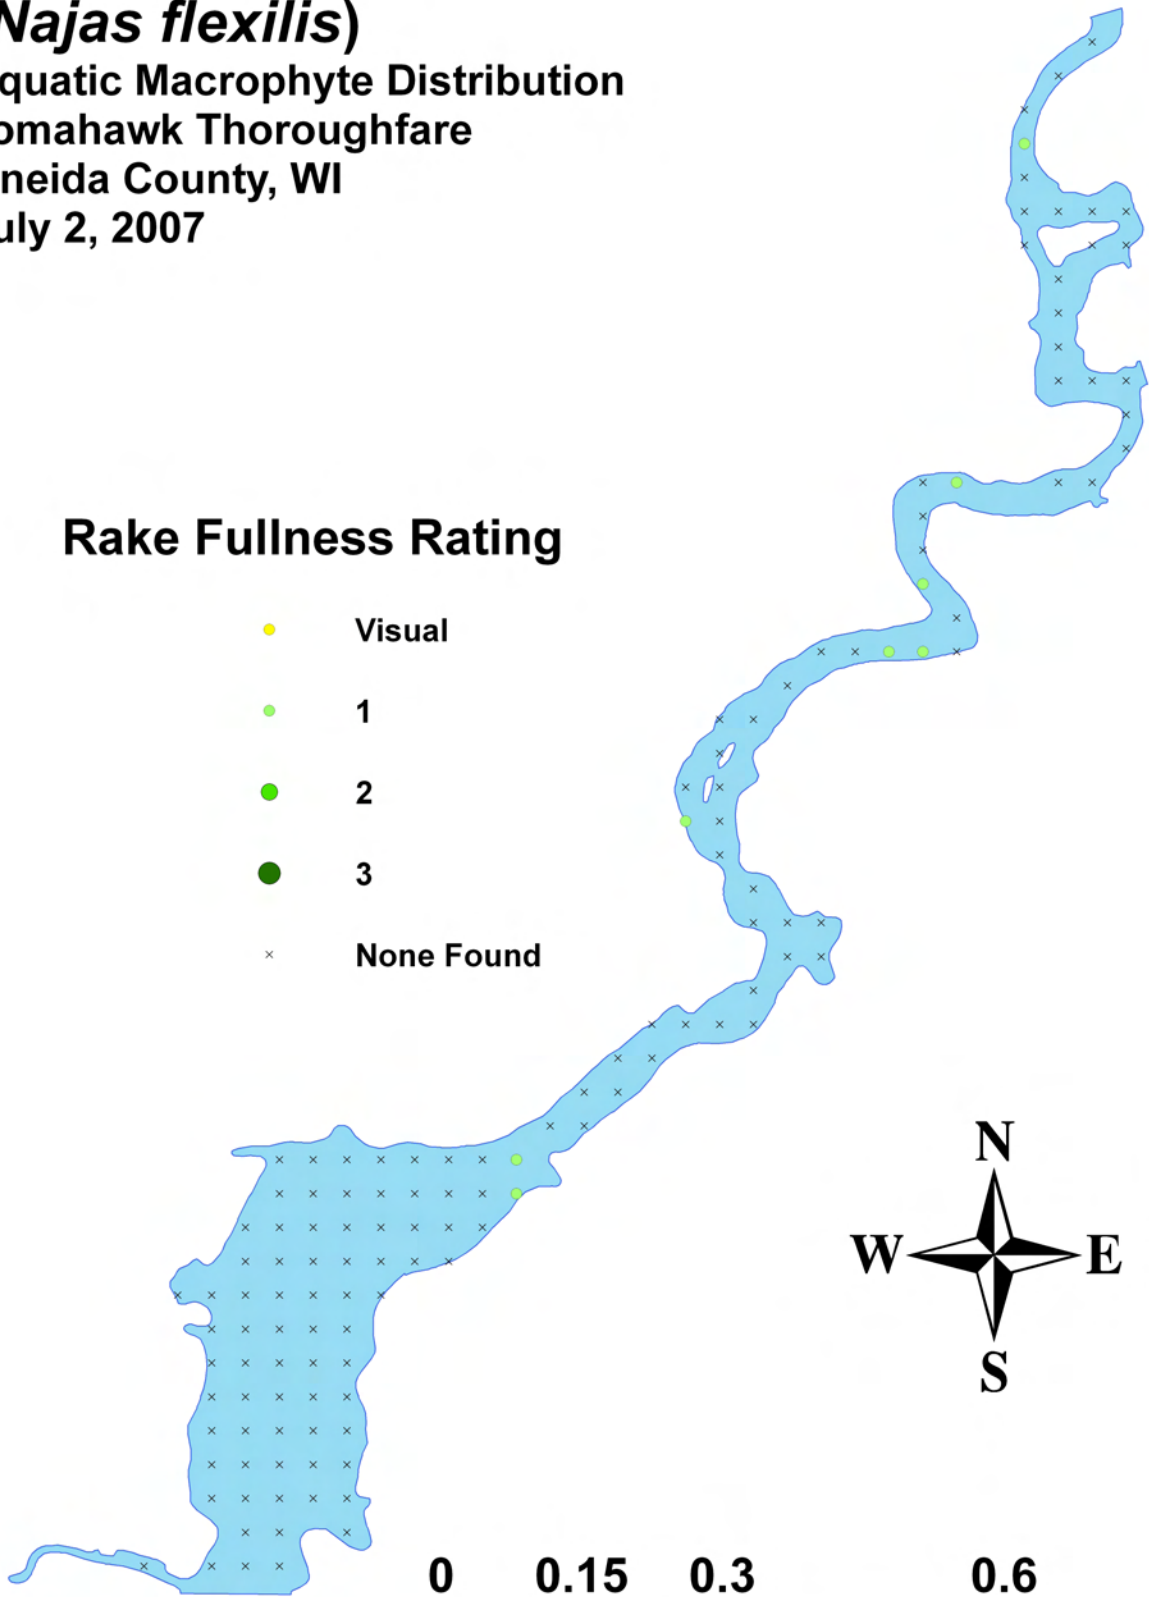

Bushy pondweed
(*Najas flexilis*)
Aquatic Macrophyte Distribution
Tomahawk Thoroughfare
Oneida County, WI
July 2, 2007

Rake Fullness Rating

- Visual
- 1
- 2
- 3
- × None Found

0 0.15 0.3 0.6
Miles