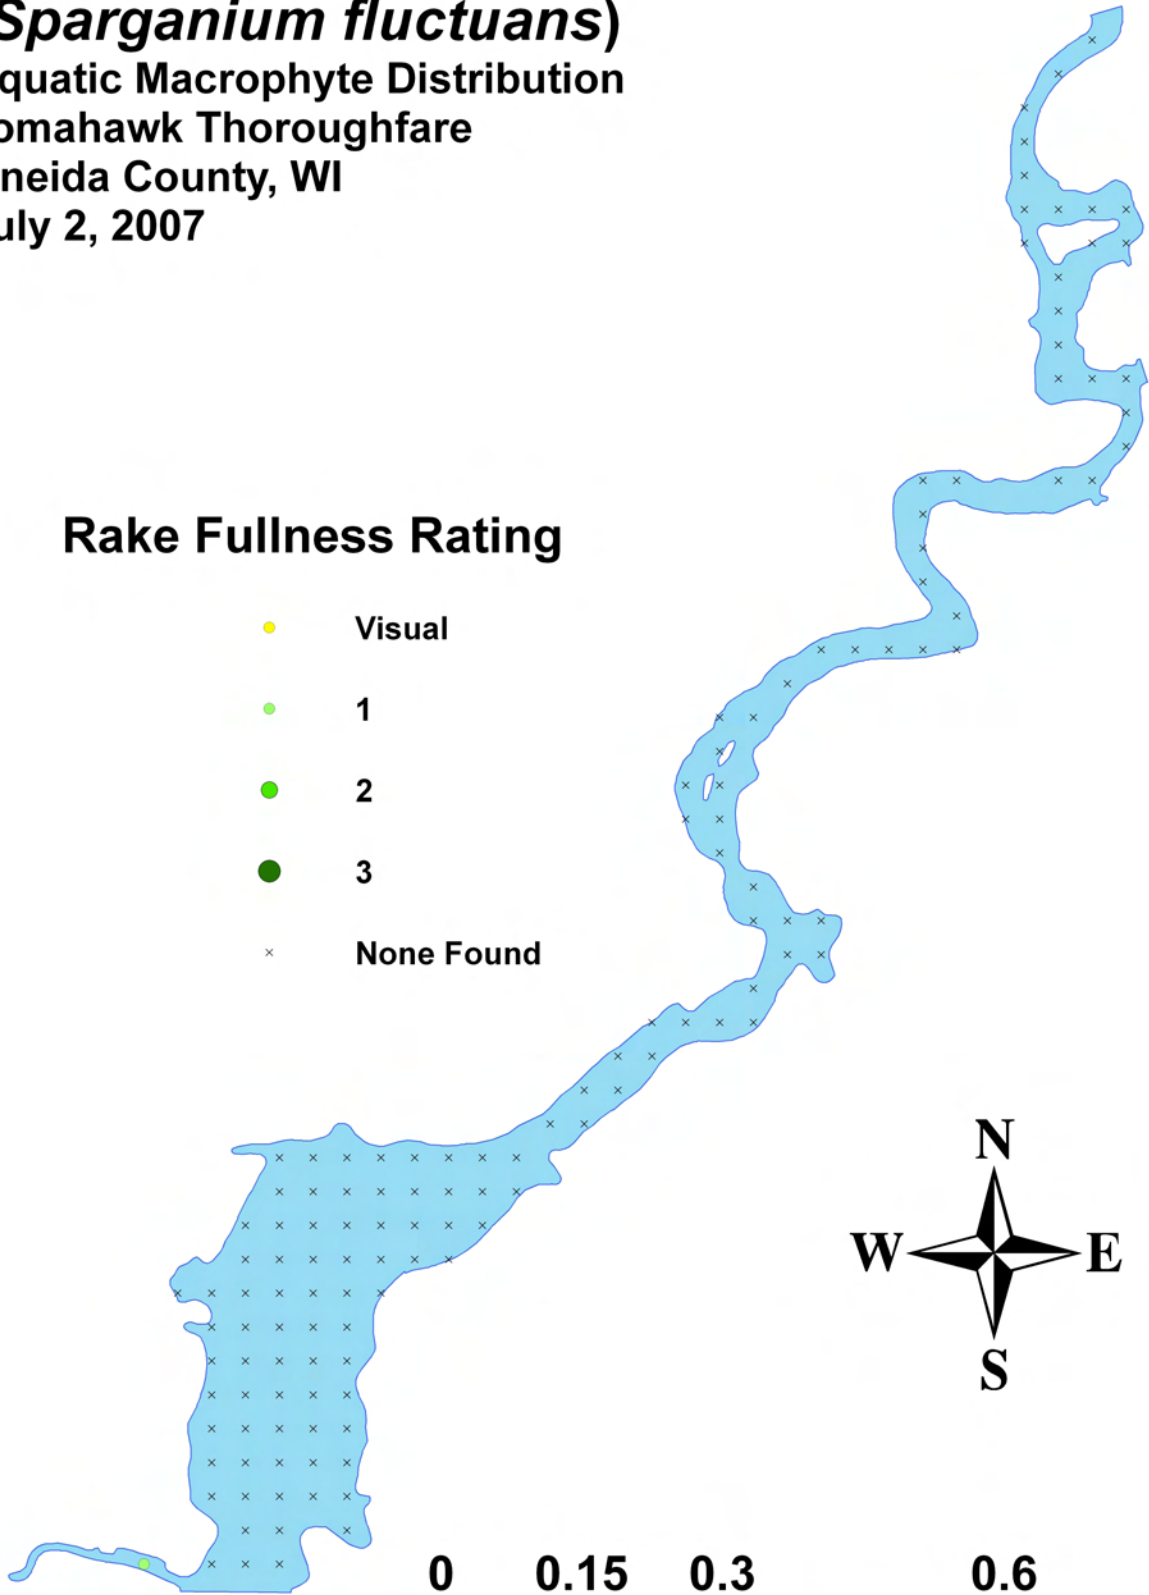

**Rake Fullness Rating**

- Visual
- 1
- 2
- 3
- × None Found

0 0.15 0.3 0.6  
Miles