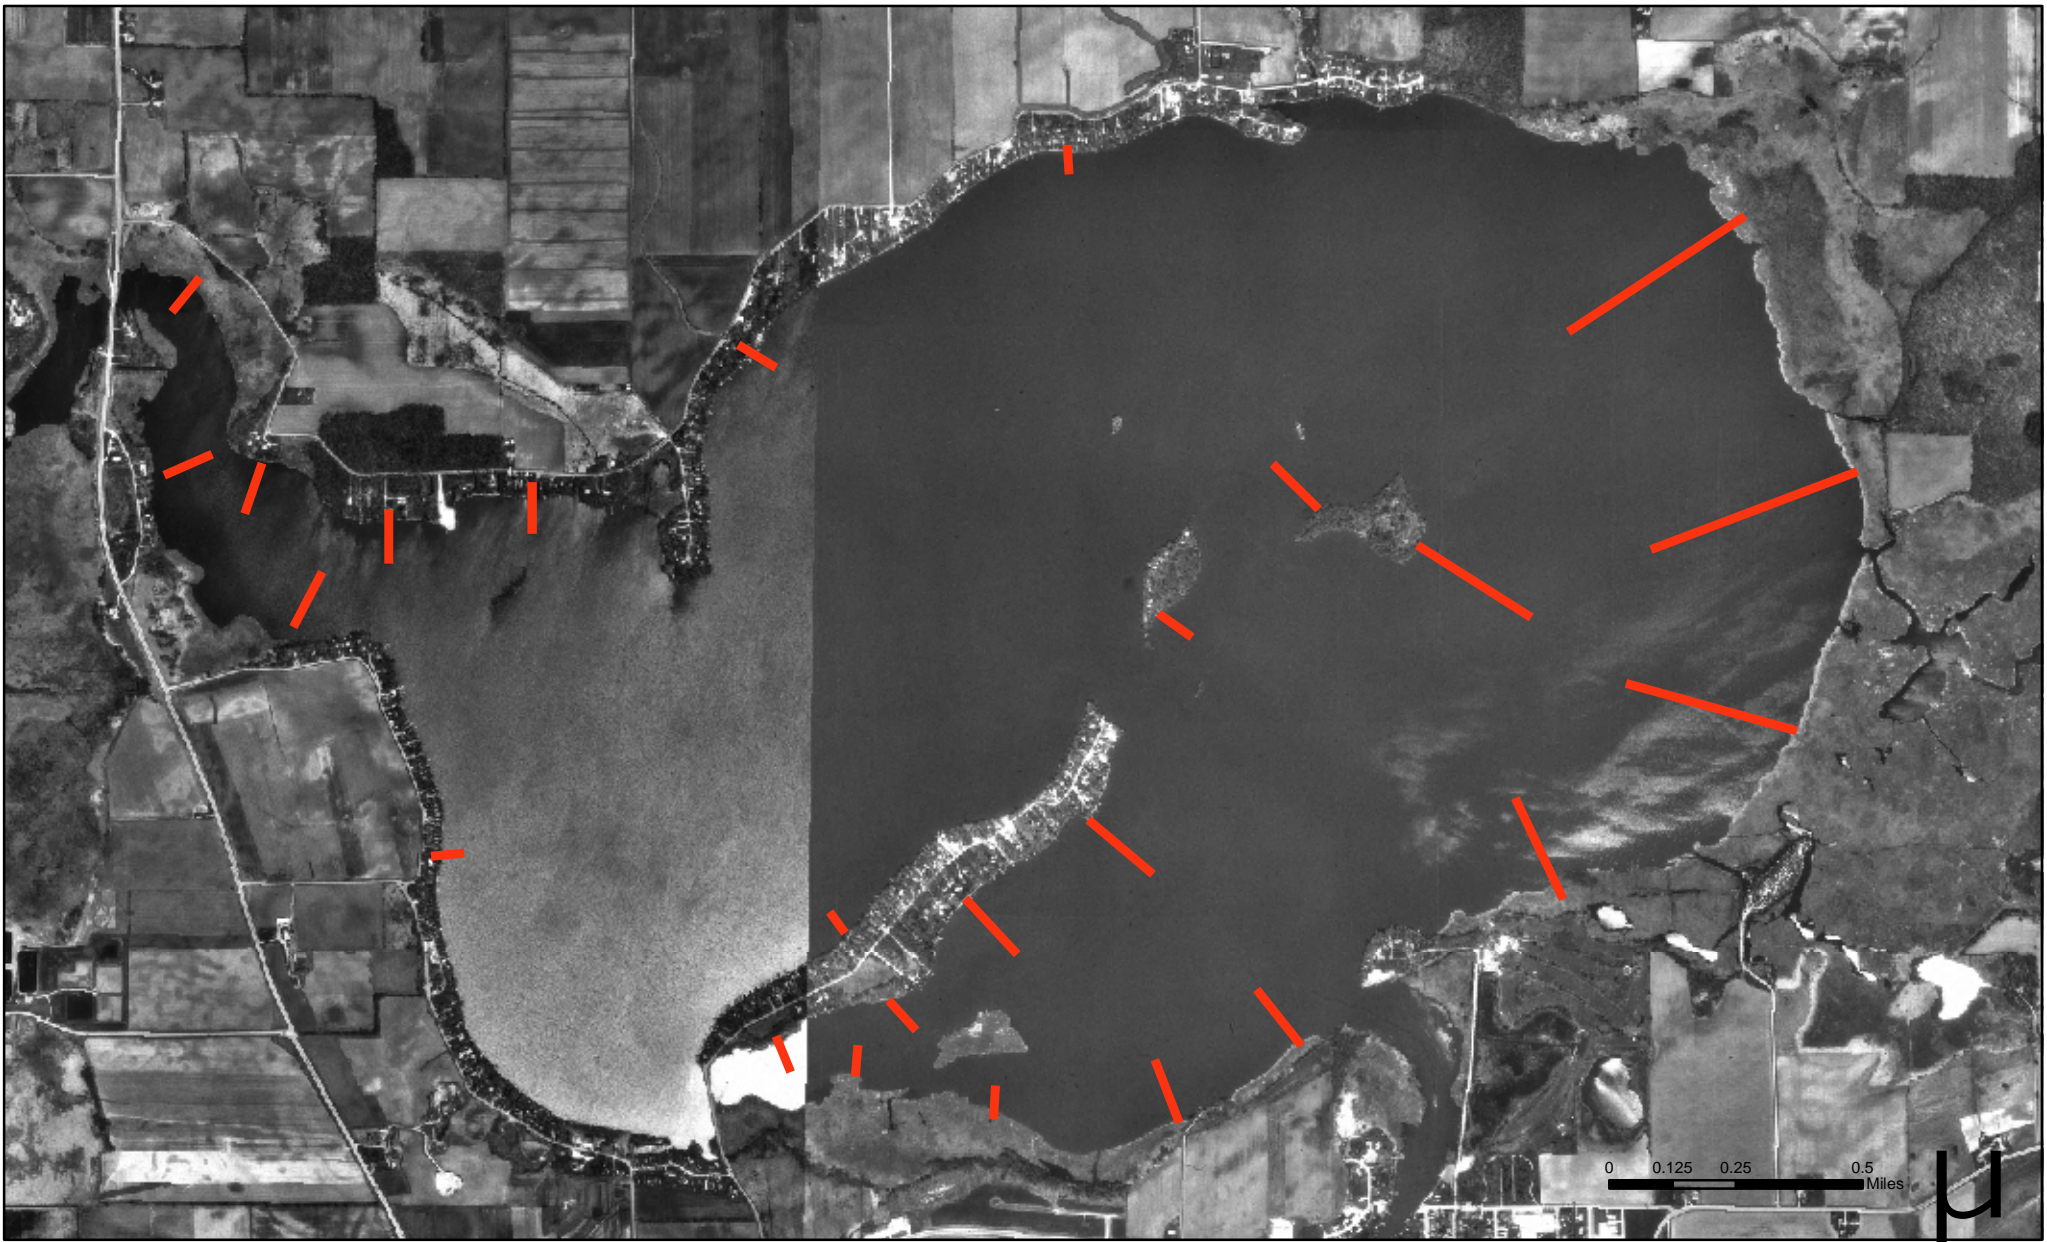

APPENDIX A

Lake Maps

**1:24000 USGS Topographic Map
Fox Lake - Dodge County, WI**

**Aerial Orthophotograph
Fox Lake - Dodge County, WI**

Hey and Associates, Inc.
Water Resources, Wetlands and Ecology

Bathymetric Map
Fox Lake - Dodge County, WI

Hey and Associates, Inc.
Water Resources, Wetlands and Ecology

Legend

- 0' — 12'
- 3' — 15'
- 6' — 18'
- 9'

**Historic Plant Survey Transects
Fox Lake - Dodge County, WI**

Hey and Associates, Inc.
Water Resources, Wetlands and Ecology

Lake Sediments
Fox Lake - Dodge County, WI

Hey and Associates, Inc.
Water Resources, Wetlands and Ecology

- Sediment Type**
- No Data
 - Mud or Muck
 - Rock
 - Sand

**Point-Intercept Plant Survey Sites
Fox Lake - Dodge County, WI**