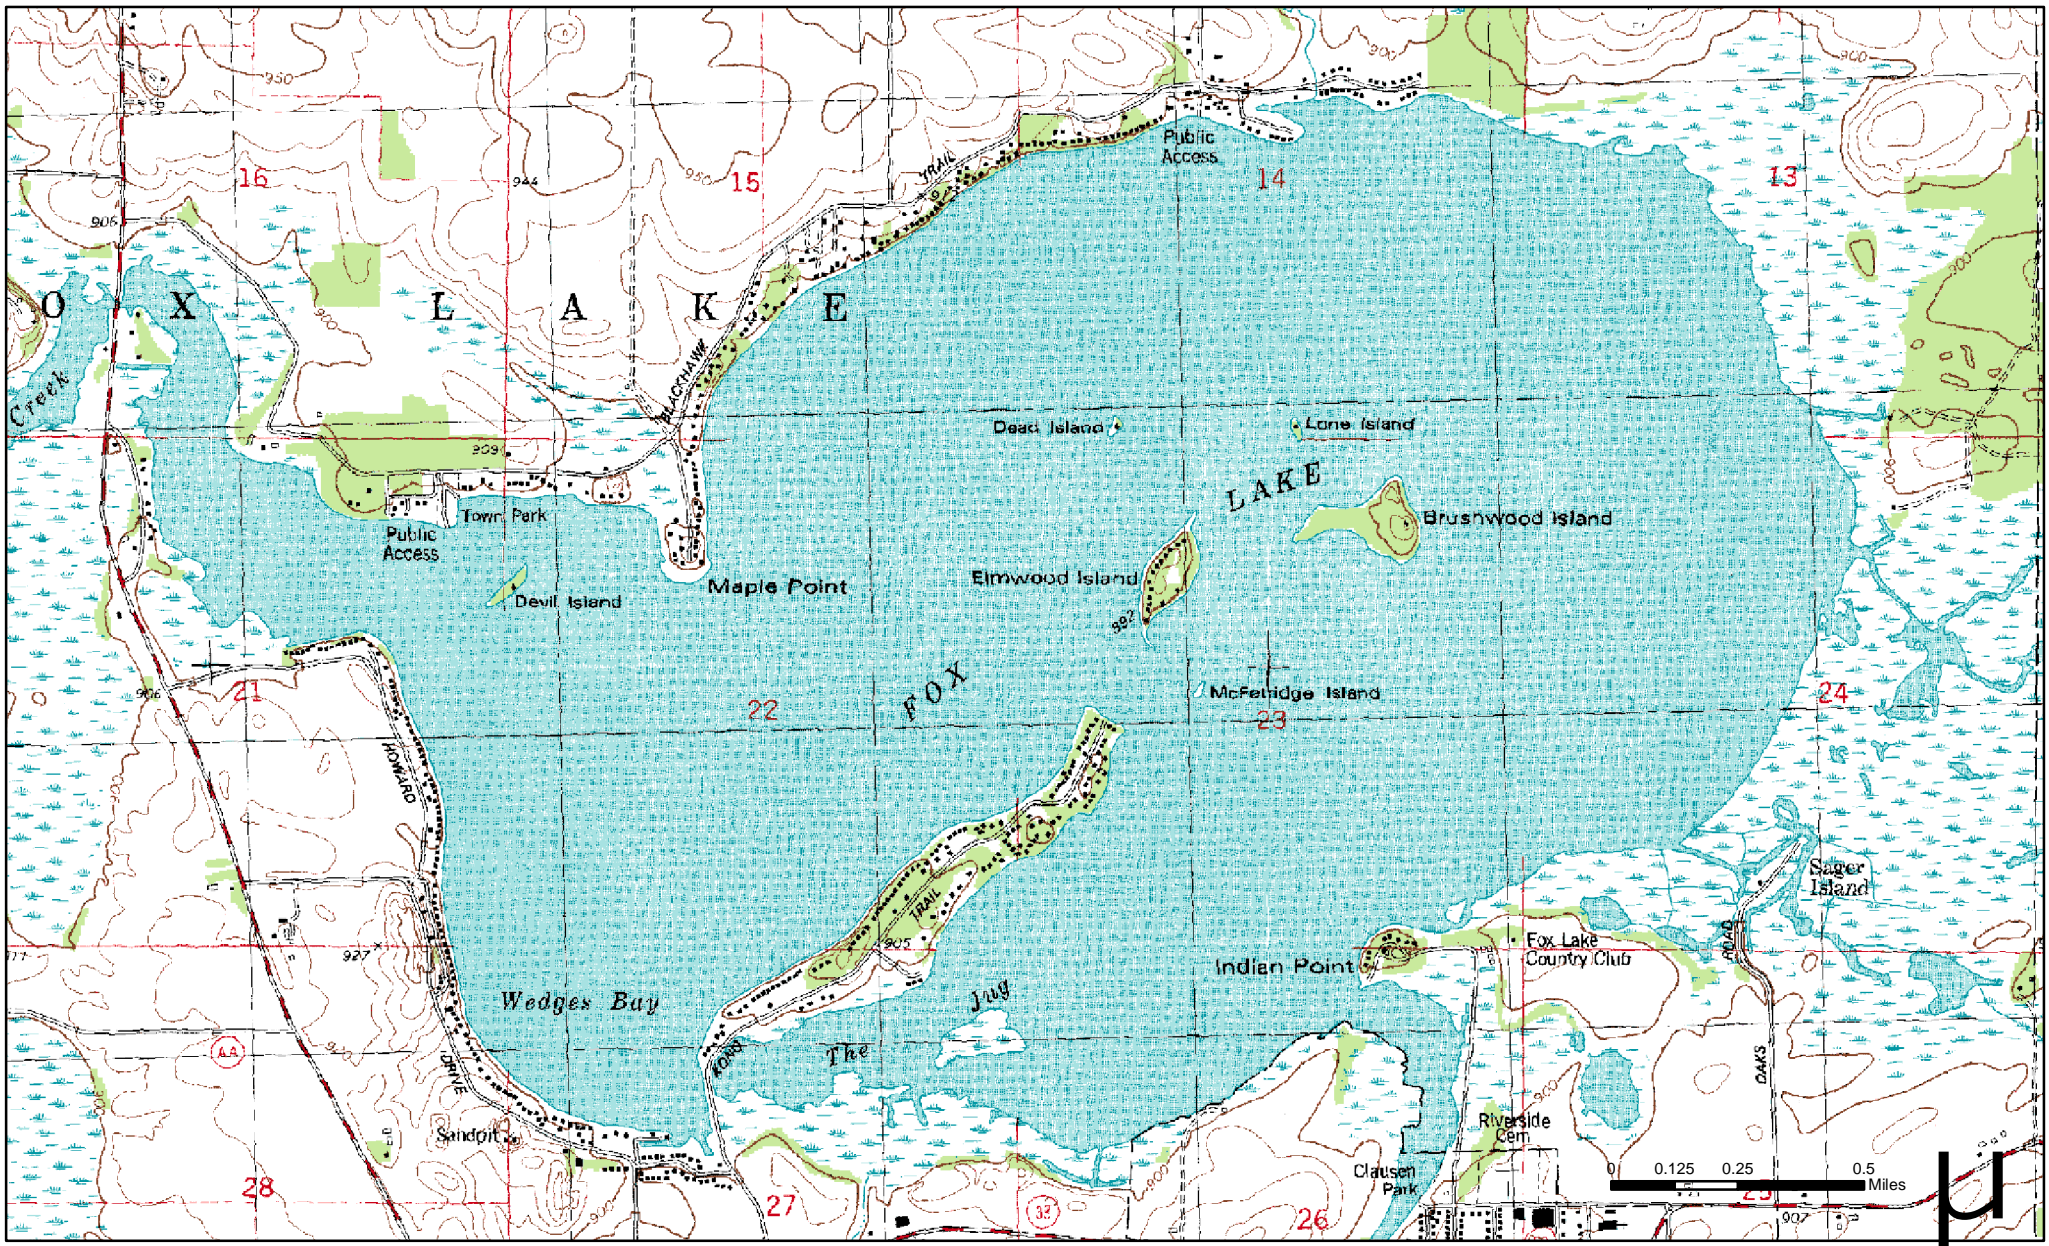

APPENDIX A

Lake Maps

**1:24000 USGS Topographic Map
Fox Lake - Dodge County, WI**

**Aerial Orthophotograph
Fox Lake - Dodge County, WI**

Hey and Associates, Inc.
Water Resources, Wetlands and Ecology

Bathymetric Map
Fox Lake - Dodge County, WI

Hey and Associates, Inc.
Water Resources, Wetlands and Ecology

Legend

- 0' — 12'
- 3' — 15'
- 6' — 18'
- 9'

**Historic Plant Survey Transects
Fox Lake - Dodge County, WI**

Hey and Associates, Inc.
Water Resources, Wetlands and Ecology

Lake Sediments
Fox Lake - Dodge County, WI

Hey and Associates, Inc.
Water Resources, Wetlands and Ecology

- Sediment Type**
- No Data
 - Mud or Muck
 - Rock
 - Sand

**Point-Intercept Plant Survey Sites
Fox Lake - Dodge County, WI**