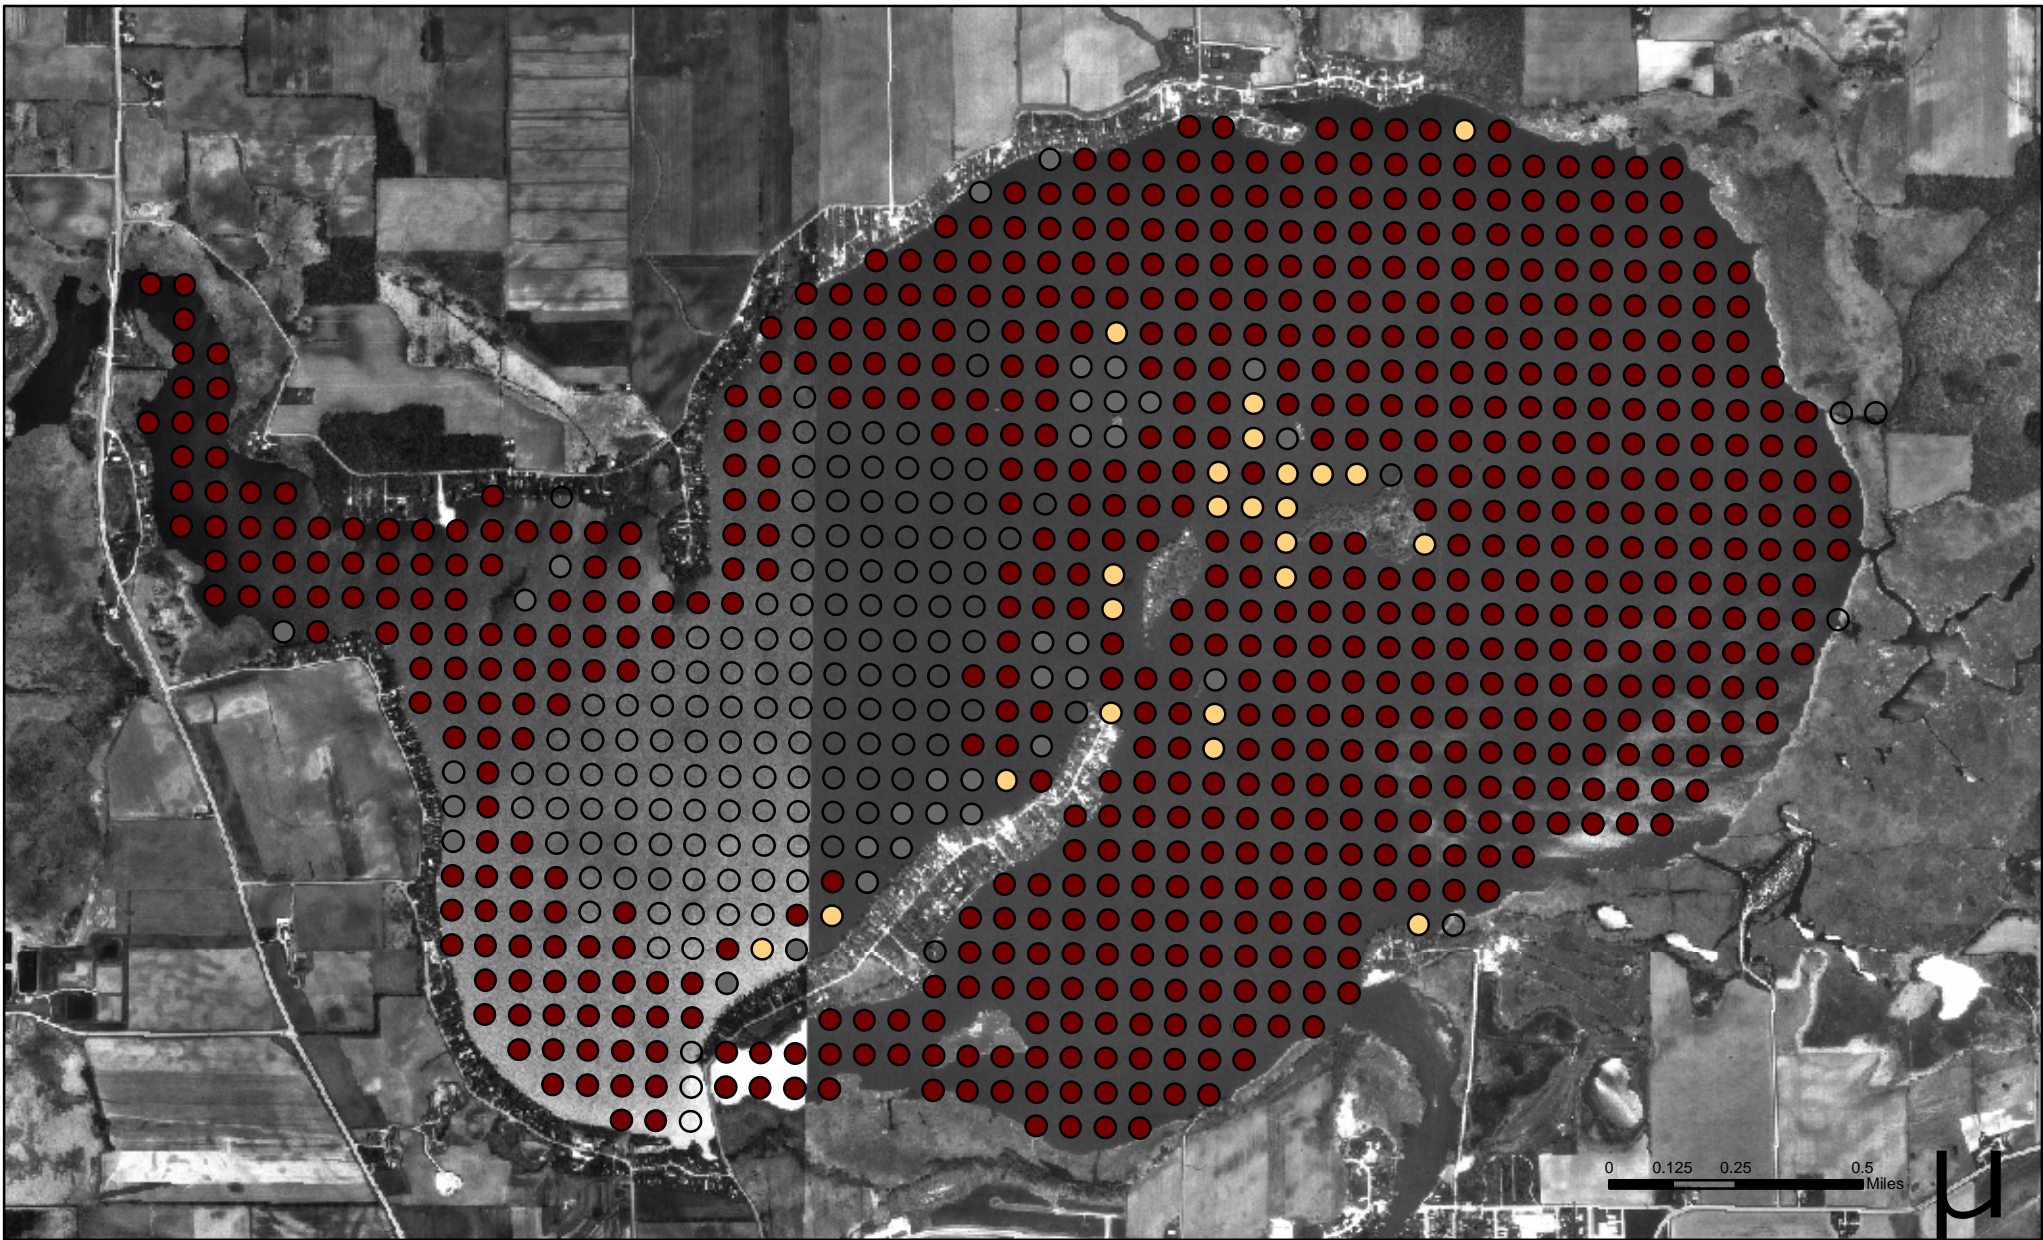

APPENDIX A

Lake Maps

**1:24000 USGS Topographic Map
Fox Lake - Dodge County, WI**

**Aerial Orthophotograph
Fox Lake - Dodge County, WI**

Hey and Associates, Inc.
Water Resources, Wetlands and Ecology

Bathymetric Map
Fox Lake - Dodge County, WI

Hey and Associates, Inc.
Water Resources, Wetlands and Ecology

Legend

- 0' — 12'
- 3' — 15'
- 6' — 18'
- 9'

**Historic Plant Survey Transects
Fox Lake - Dodge County, WI**

Hey and Associates, Inc.
Water Resources, Wetlands and Ecology

Lake Sediments
Fox Lake - Dodge County, WI

Hey and Associates, Inc.
Water Resources, Wetlands and Ecology

- Sediment Type**
- No Data
 - Mud or Muck
 - Rock
 - Sand

**Point-Intercept Plant Survey Sites
Fox Lake - Dodge County, WI**