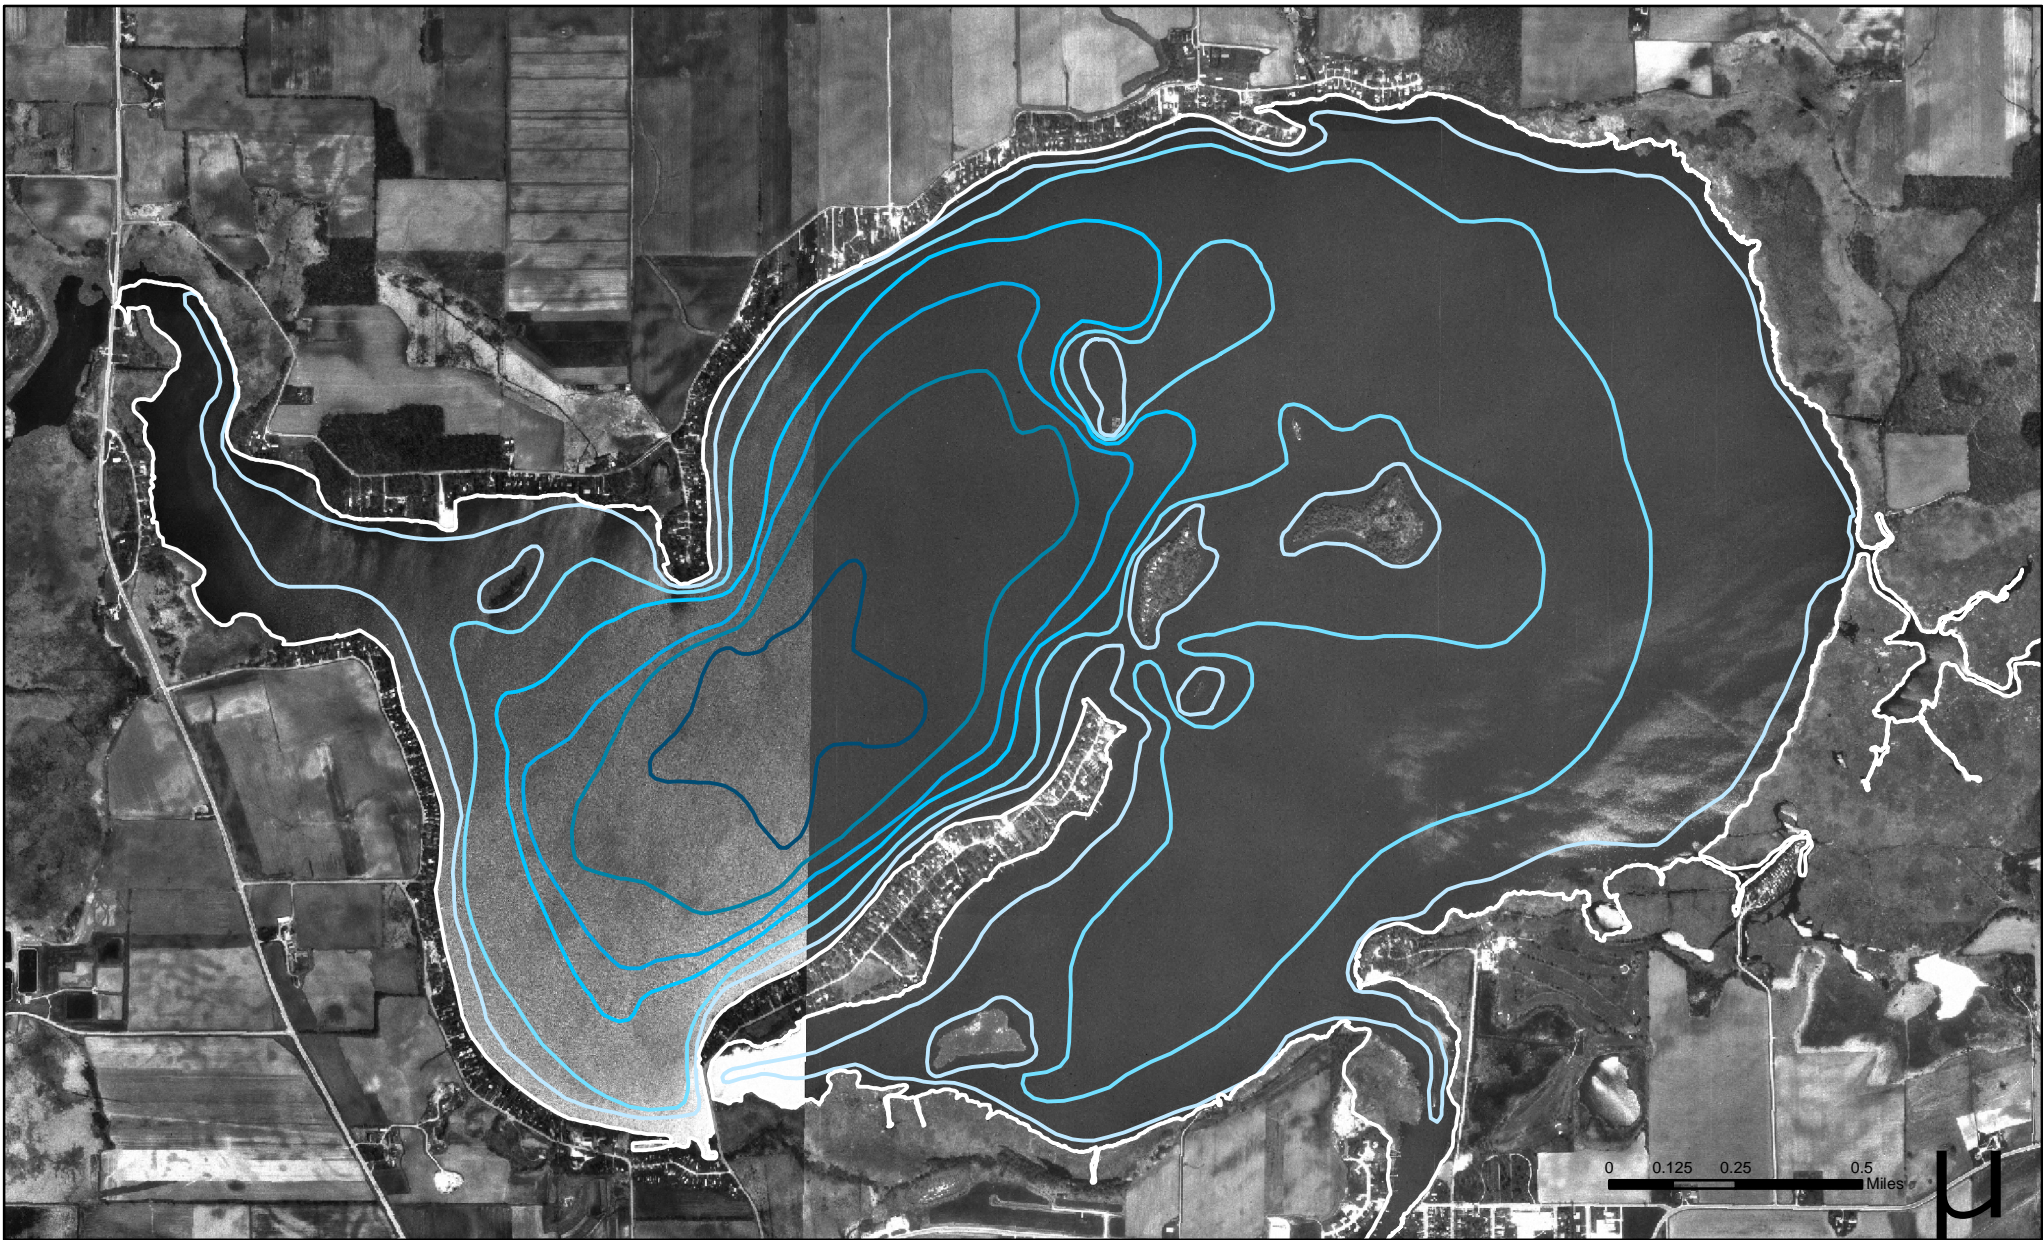

APPENDIX A

Lake Maps

**1:24000 USGS Topographic Map
Fox Lake - Dodge County, WI**

**Aerial Orthophotograph
Fox Lake - Dodge County, WI**

Hey and Associates, Inc.
Water Resources, Wetlands and Ecology

Bathymetric Map
Fox Lake - Dodge County, WI

Hey and Associates, Inc.
Water Resources, Wetlands and Ecology

Legend

- 0' — 12'
- 3' — 15'
- 6' — 18'
- 9'

**Historic Plant Survey Transects
Fox Lake - Dodge County, WI**

Hey and Associates, Inc.
Water Resources, Wetlands and Ecology

Lake Sediments
Fox Lake - Dodge County, WI

Hey and Associates, Inc.
Water Resources, Wetlands and Ecology

- Sediment Type**
- No Data
 - Mud or Muck
 - Rock
 - Sand

**Point-Intercept Plant Survey Sites
Fox Lake - Dodge County, WI**