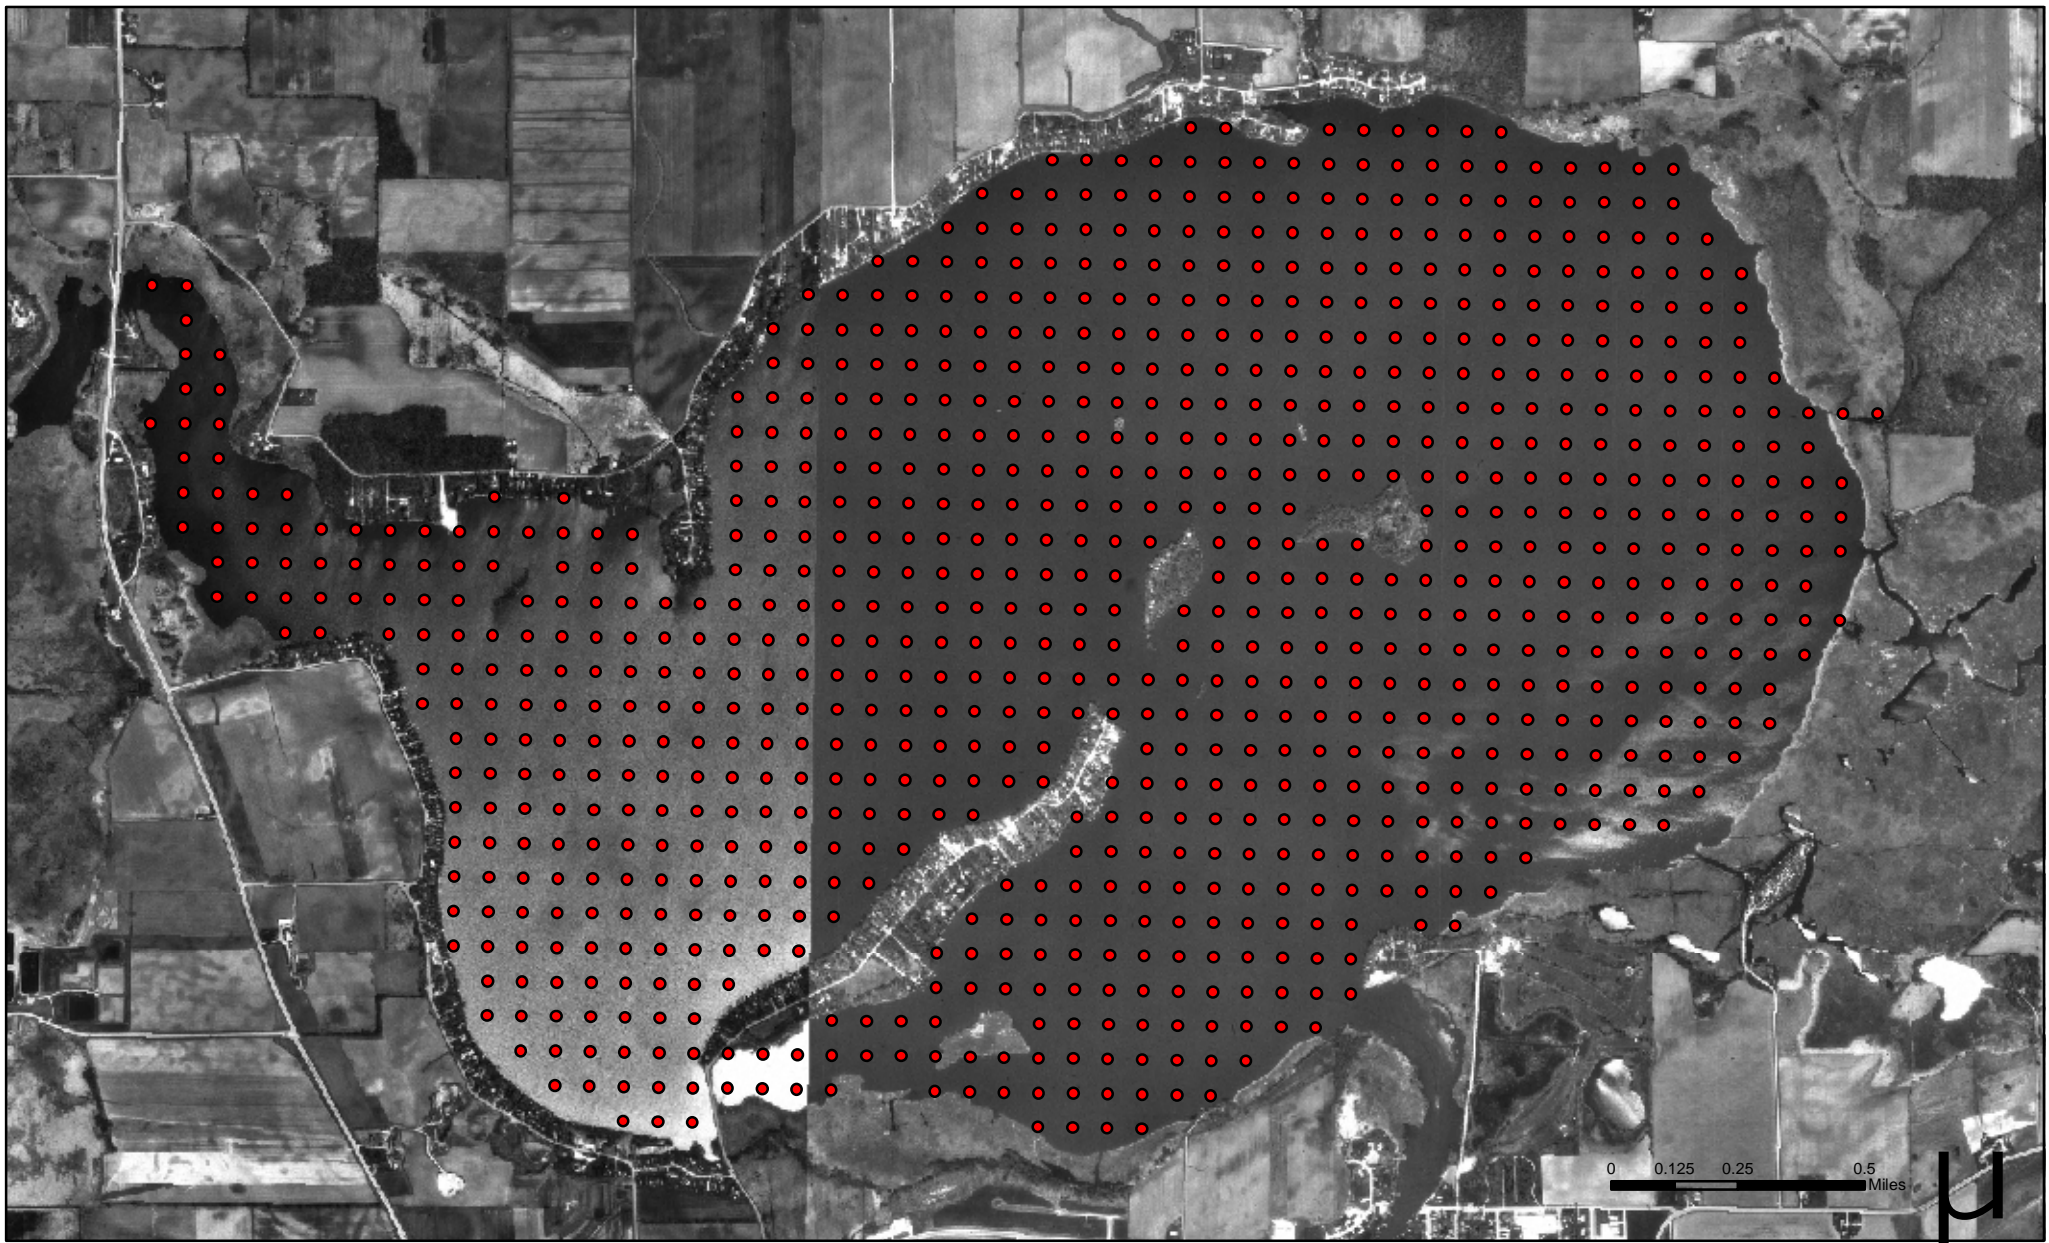

**Point-Intercept Plant Survey Sites
Fox Lake - Dodge County, WI**